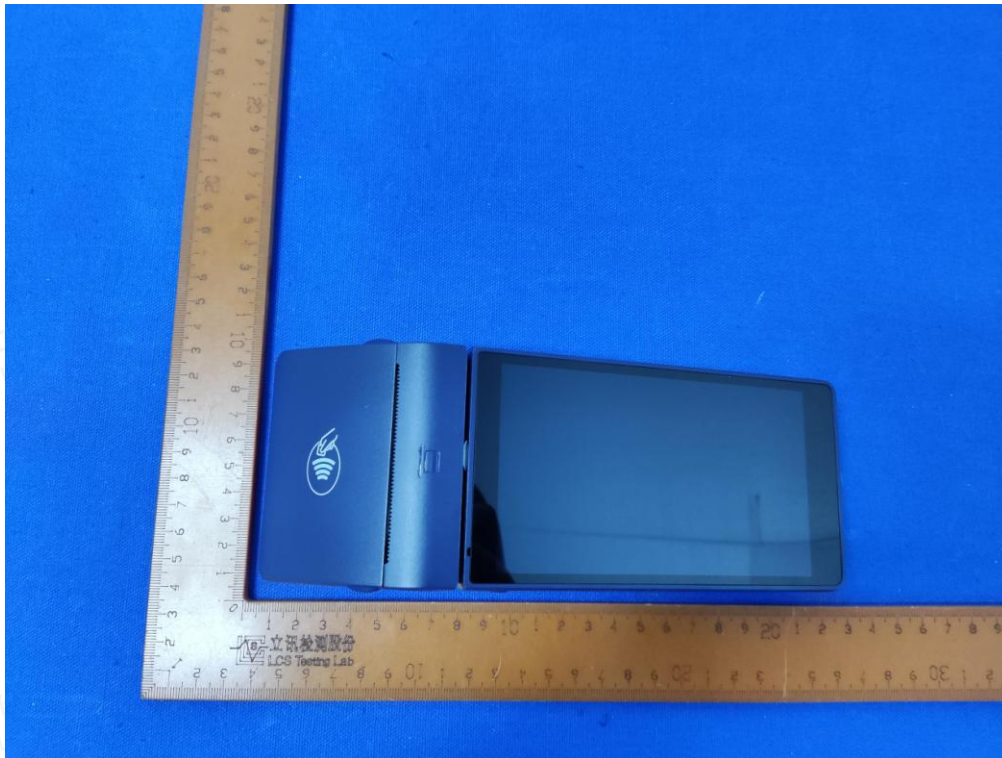

Scan code to check authenticity

**0mm body Vertical-Bottom Side Setup Photo**

**0mm body Vertical-Top Side Setup Photo**

### ANNEX C. EUT PHOTOGRAPHS

Fig.1

Fig.2