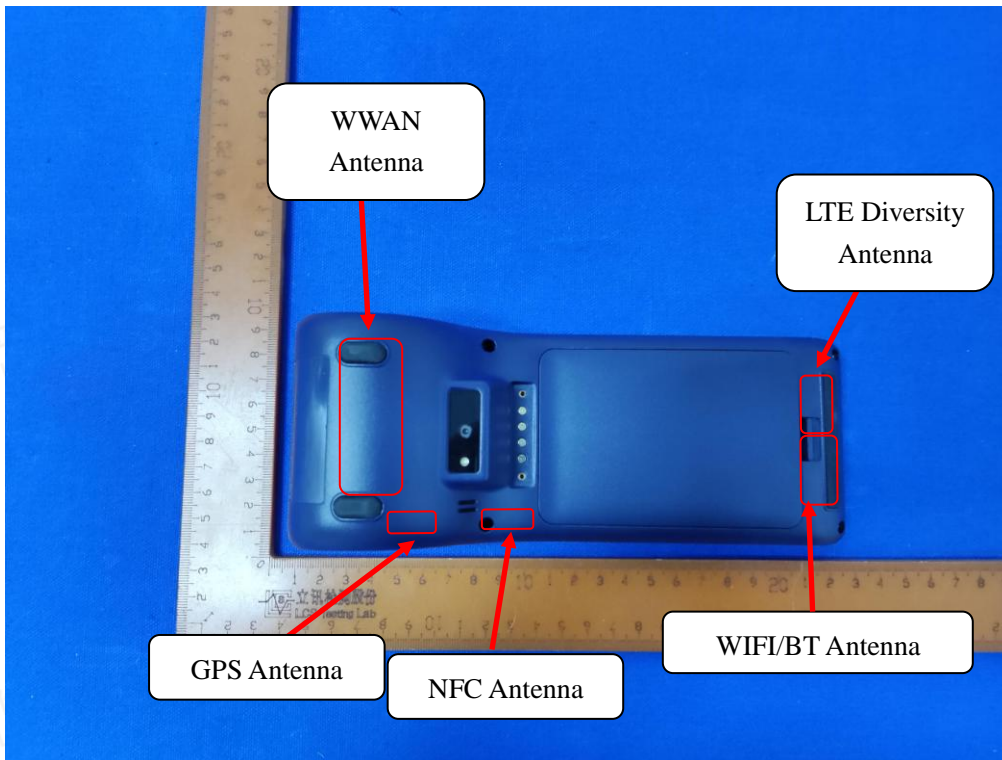

## ANNEX A. PHOTOGRAPH OF THE TEST

0mm body Vertical-Front Side Setup Photo

0mm body Vertical-Back Side Setup Photo

**0mm body Vertical- Right Side Setup Photo**

**0mm body Vertical- Left Side Setup Photo**

Scan code to check authenticity

**0mm body Vertical-Bottom Side Setup Photo**

**0mm body Vertical-Top Side Setup Photo**

### ANNEX C. EUT PHOTOGRAPHS

Fig.1

Fig.2