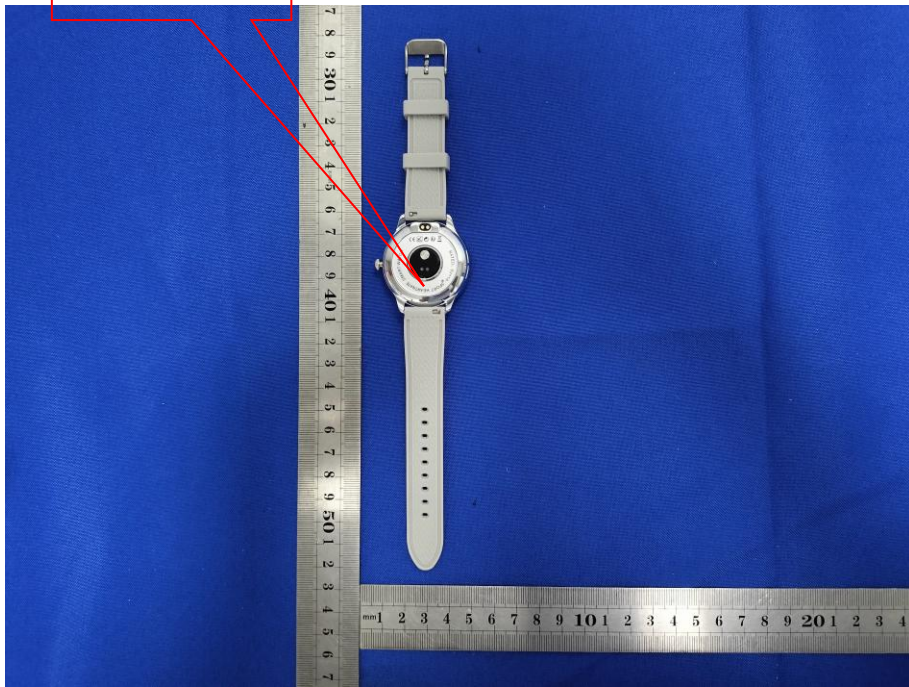

Label Location

Model: V30

FCC ID: 2A72W-V30