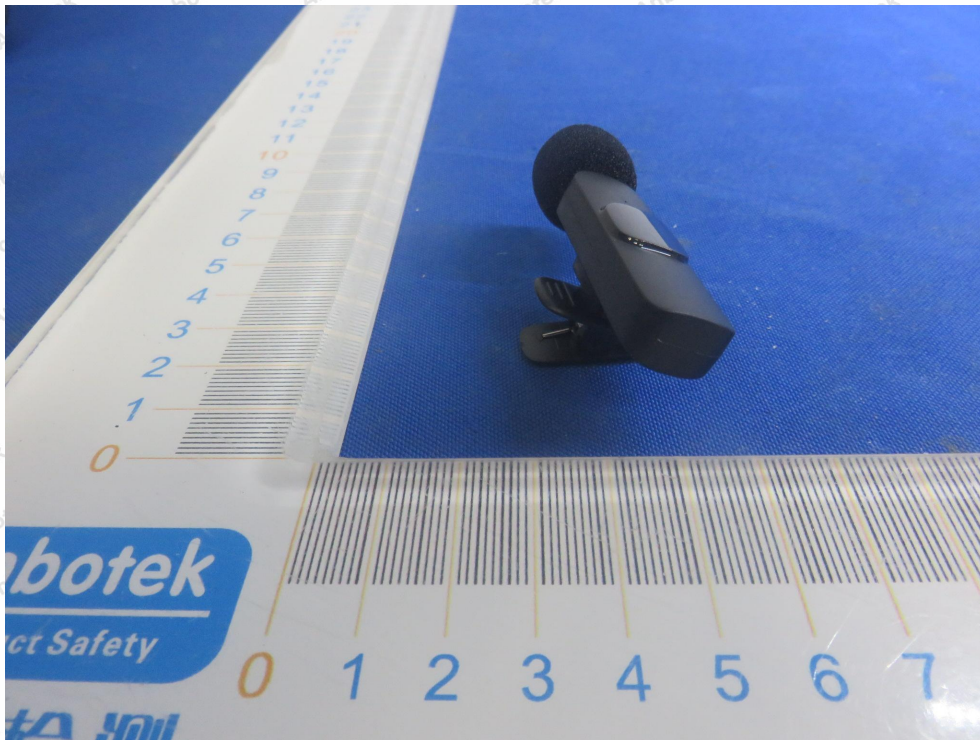

Anbotek

Product Safety

Shenzhen Anbotek Compliance Laboratory Limited

Address: 1/F., Building D, Sogood Science and Technology Park, Sanwei Community, Hangcheng Street, Bao'an District, Shenzhen, Guangdong, China.
Tel: (86) 0755-26066440 Fax: (86) 0755-26014772 Email: service@anbotek.com

Code: AB-RF-05-b

Hotline

400-003-0500

www.anbotek.com.cn

安博測
安博測