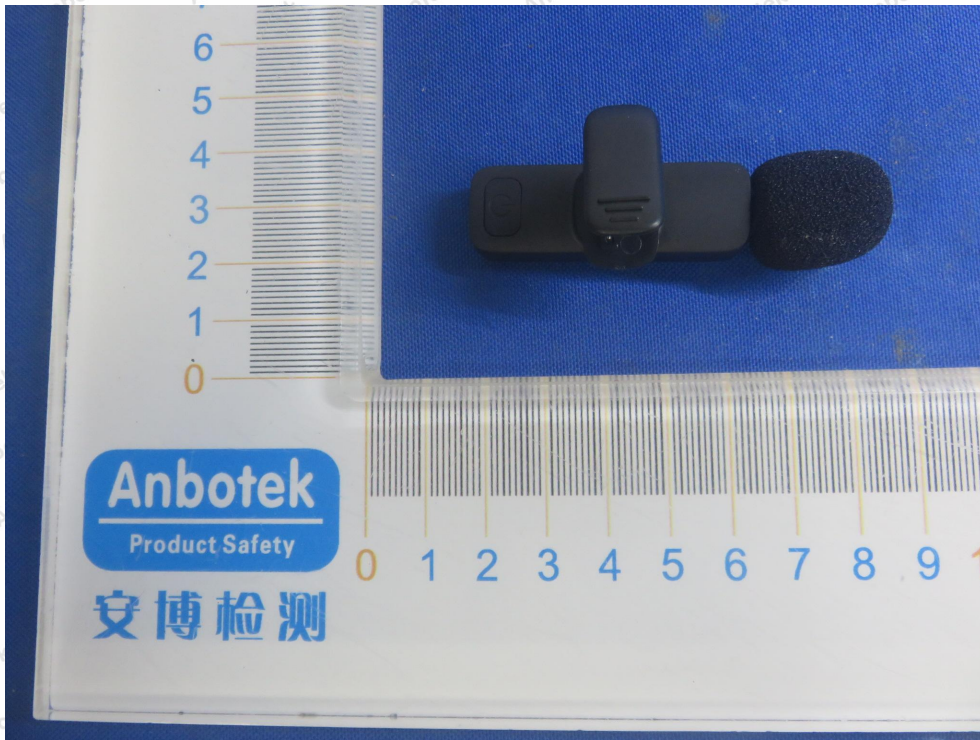

## External Photograph

Anbotek

Product Safety

**Shenzhen Anbotek Compliance Laboratory Limited**

Address: 1/F., Building D, Sogood Science and Technology Park, Sanwei Community, Hangcheng Street, Bao'an District, Shenzhen, Guangdong, China.  
Tel: (86) 0755-26066440 Fax: (86) 0755-26014772 Email: service@anbotek.com