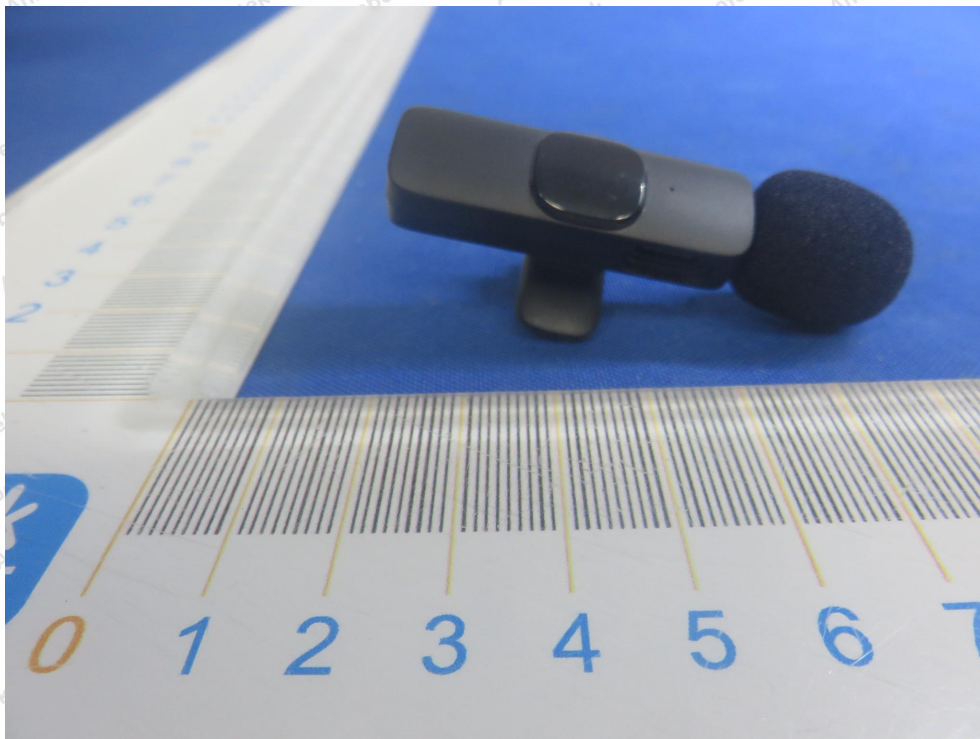

## External Photograph

Anbotek

Product Safety

**Shenzhen Anbotek Compliance Laboratory Limited**

Address: 1/F., Building D, Sogood Science and Technology Park, Sanwei Community, Hangcheng Street, Bao'an District, Shenzhen, Guangdong, China.  
Tel: (86) 0755-26066440 Fax: (86) 0755-26014772 Email: service@anbotek.com