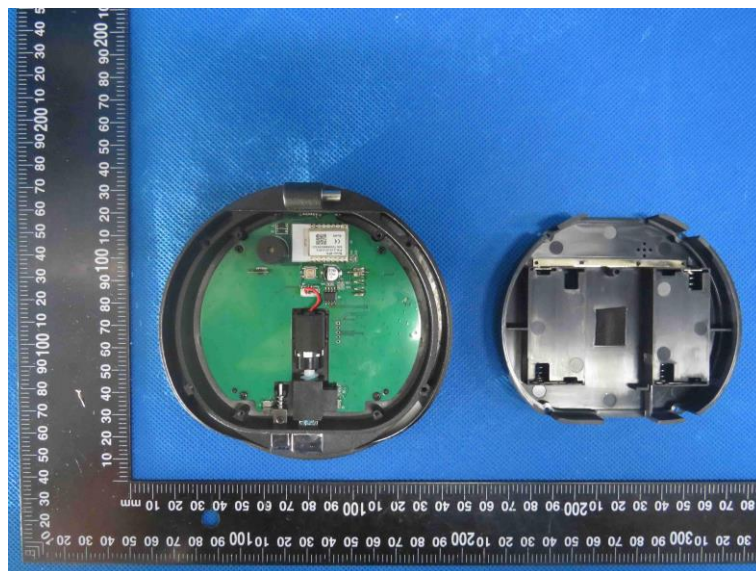

Product Name: Smart Key Box

Model No.: K12

## EUT Constructional Details

### Internal Photo

-----End-----