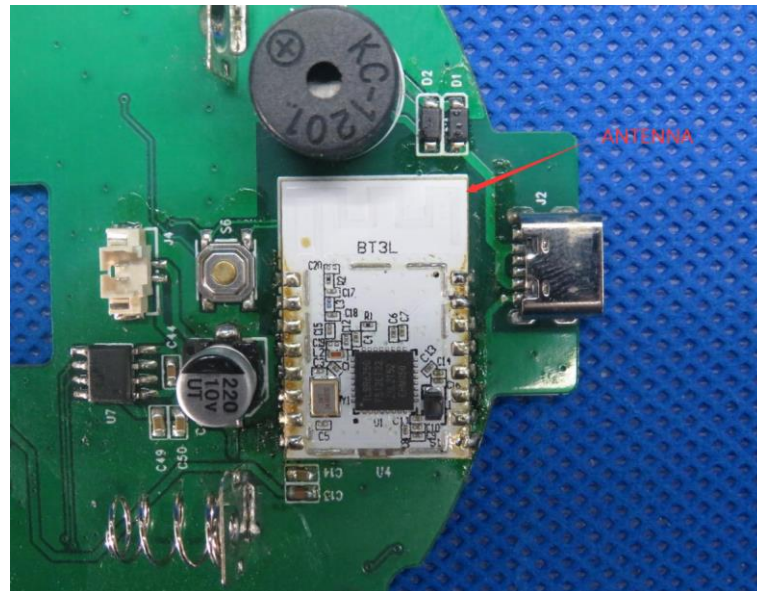

-----End-----