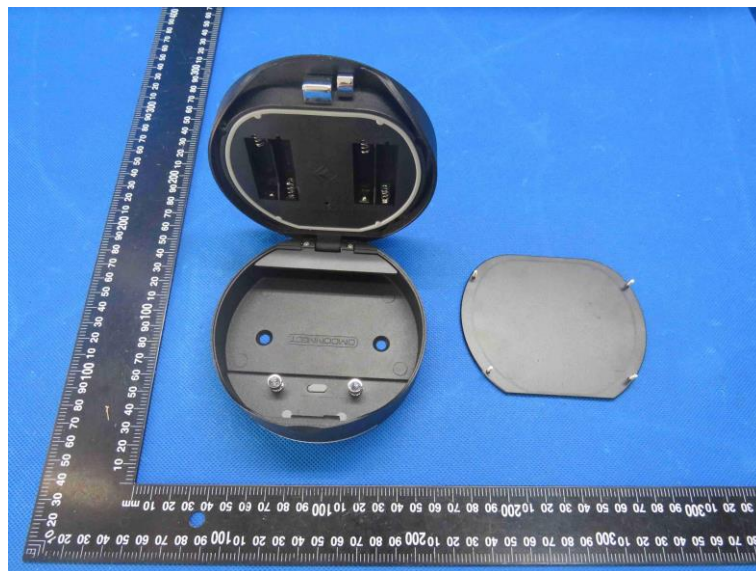

Product Name: Smart Key Box

Model No.: K12

### Internal Photo

-----End-----