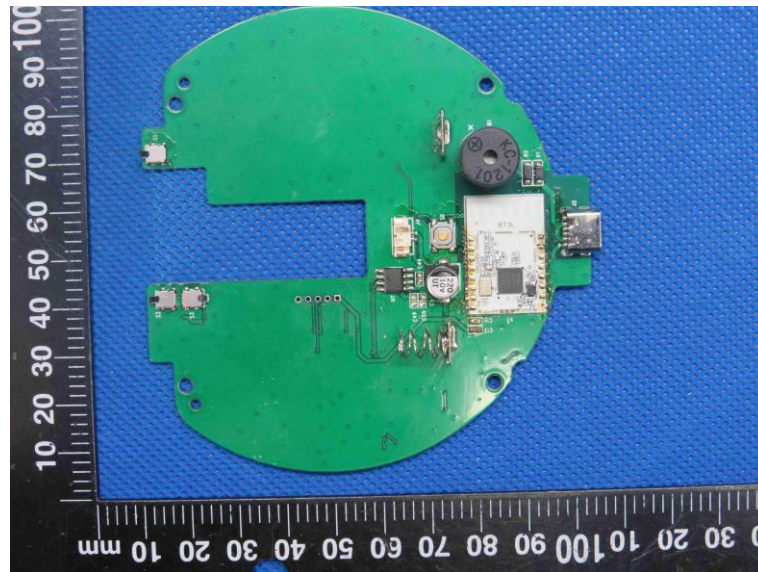

Product Name: Smart Key Box

Model No.: K12

## EUT Constructional Details

### Internal Photo

-----End-----