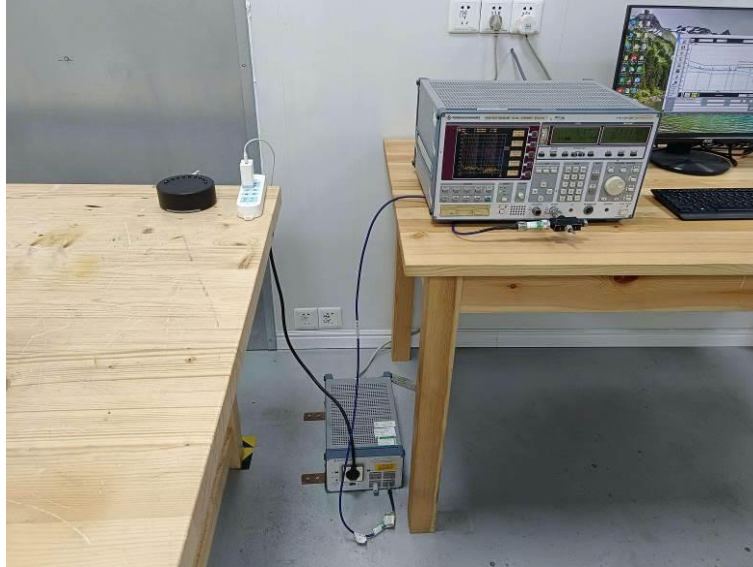

Product Name: Smart Key Box

Model No.: K12

Test Setup Photo

Radiated Emission

Conducted Emission

-----End-----