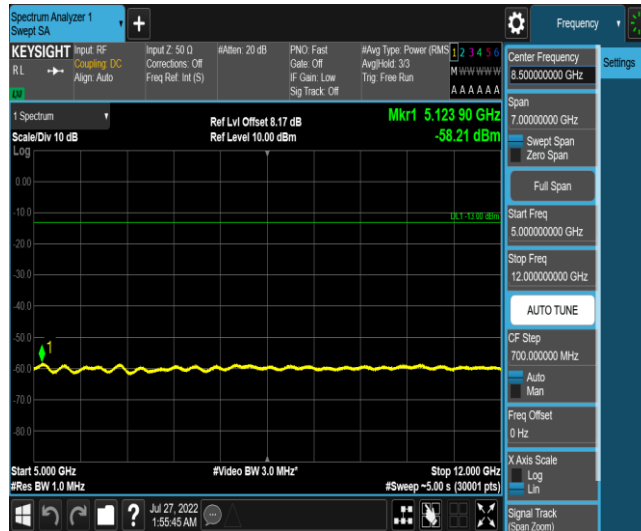

Band13-Stand-Alone-NaN-QPSK-23279-1 @47-3.75kHz-1000-5000-1000~5000MHz@-37.09 dBm--13-PASS