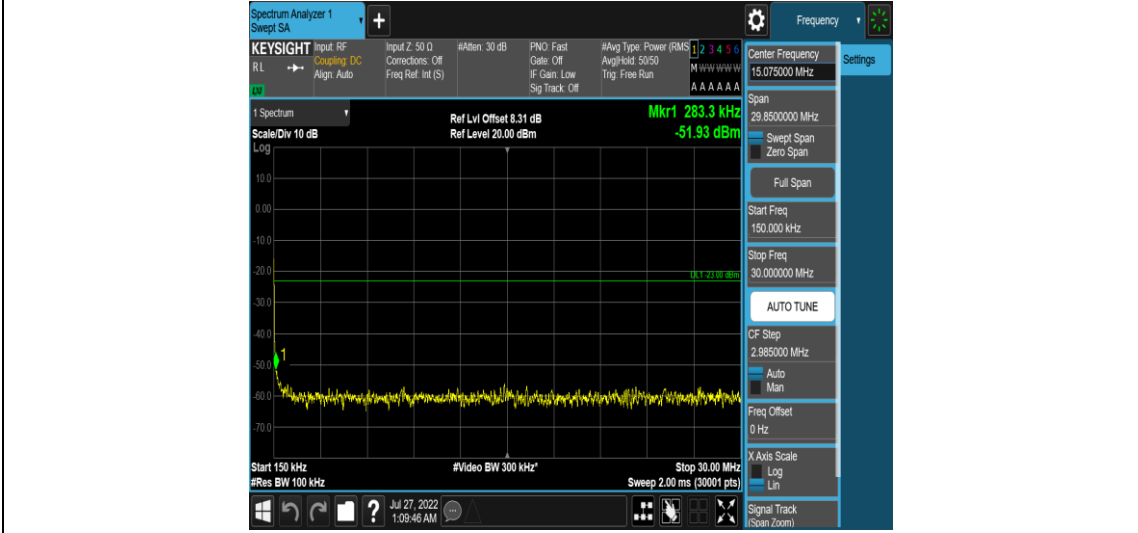

Band13-Stand-Alone-NaN-QPSK-23181-1@47-3.75kHz-0.009-0.15-0.009~0.15MHz@-53.35 dBm--43-PASS

Band13-Stand-Alone-NaN-QPSK-23181-1@47-3.75kHz-0.15-30-0.15~30MHz@-51.94dBm--23-PASS

Band13-Stand-Alone-NaN-QPSK-23181-1 @47-3.75kHz-30-1000-30~1000MHz@ -35.01dBm-
-13-PASS