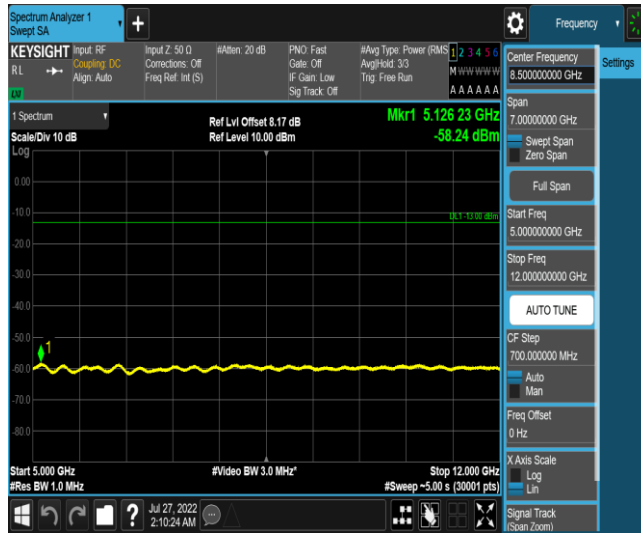

Band13-Stand-Alone-NaN-BPSK-23279-1 @0-15kHz-1000-5000-1000~5000MHz@-36.94dB
m--13-PASS