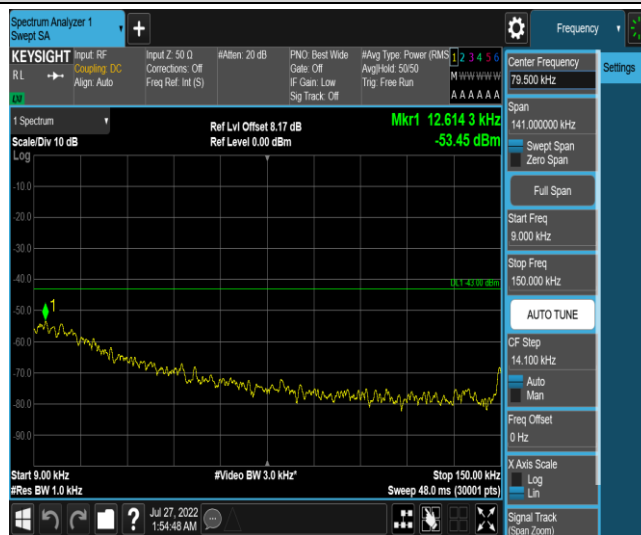

Band13-Stand-Alone-NaN-QPSK-23279-1 @0-3.75kHz- 12000-26500-12000~26500MHz@-52
.78dBm--13-PASS

Band13-Stand-Alone-NaN-QPSK-23279-1 @47-3.75kHz-0.009-0.15-0.009~0.15MHz@-53.45
dBm--43-PASS