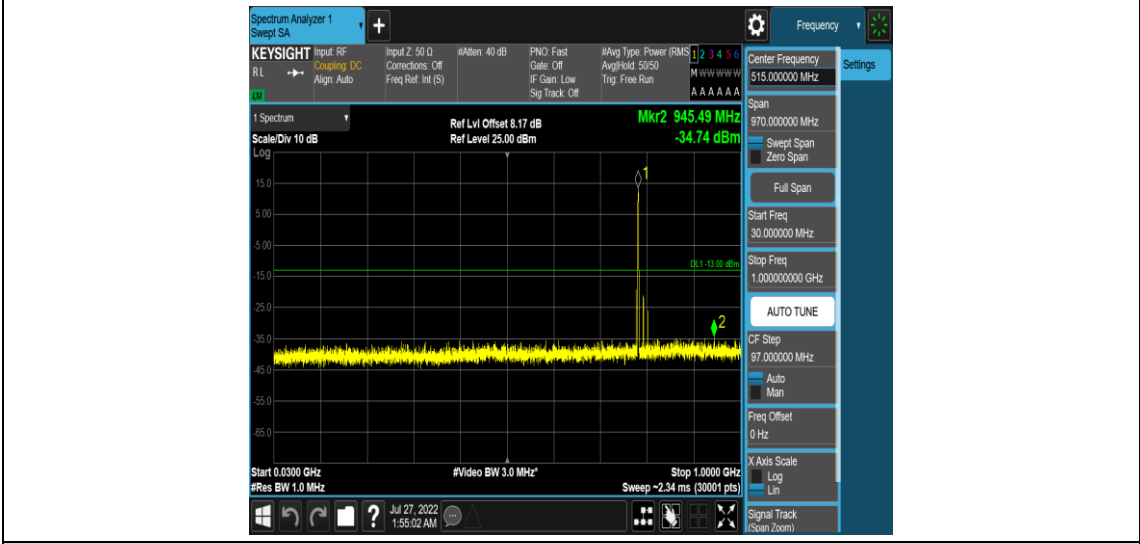

Band13-Stand-Alone-NaN-QPSK-23279-1@47-3.75kHz-0.15-30-0.15~30MHz@-52.3dBm--2
3-PASS