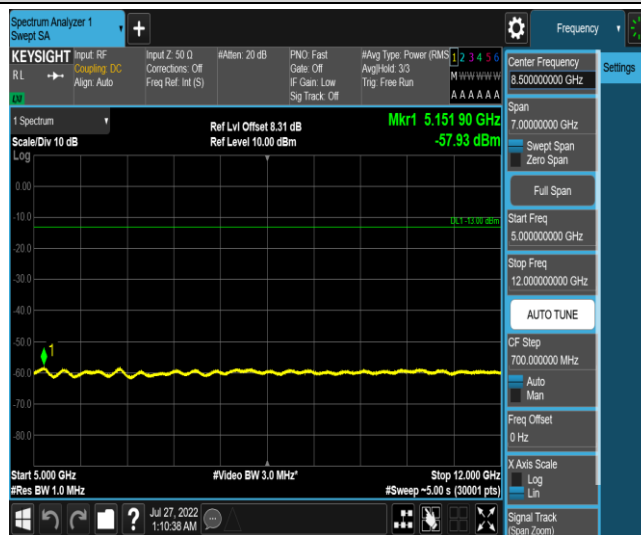

Band13-Stand-Alone-NaN-QPSK-23181-1 @47-3.75kHz-1000-5000-1000~5000MHz@ -36.96
dBm--13-PASS

Band13-Stand-Alone-NaN-QPSK-23181-1 @47-3.75kHz-5000-12000-5000~12000MHz@ -57.
93dBm--13-PASS