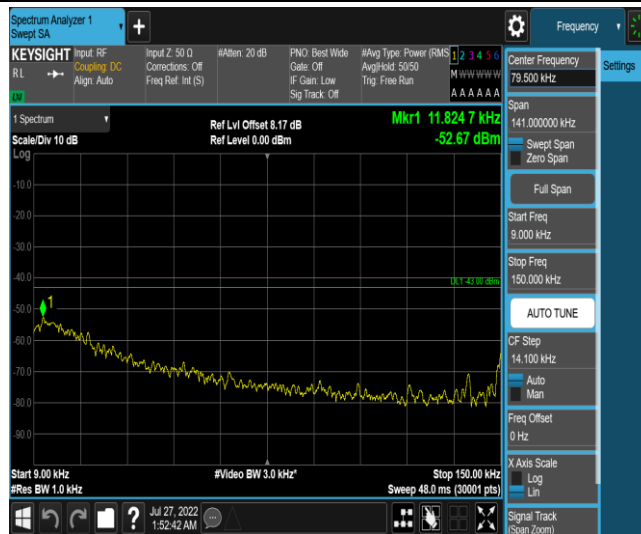

Band13-Stand-Alone-NaN-QPSK-23230-1 @ 47-3.75kHz-12000-26500-12000~26500MHz @ -5
2.85dBm--13-PASS