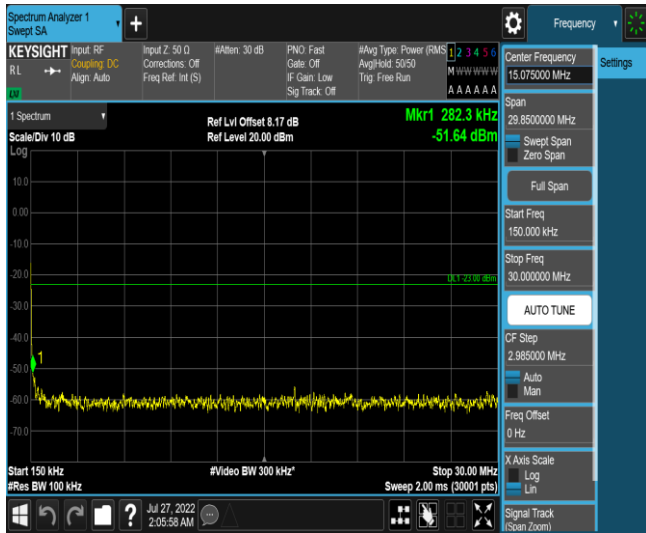

Band13-Stand-Alone-NaN-BPSK-23230-1 @0-15kHz-0.009-0.15-0.009~0.15MHz@-51.98dB
m--43-PASS