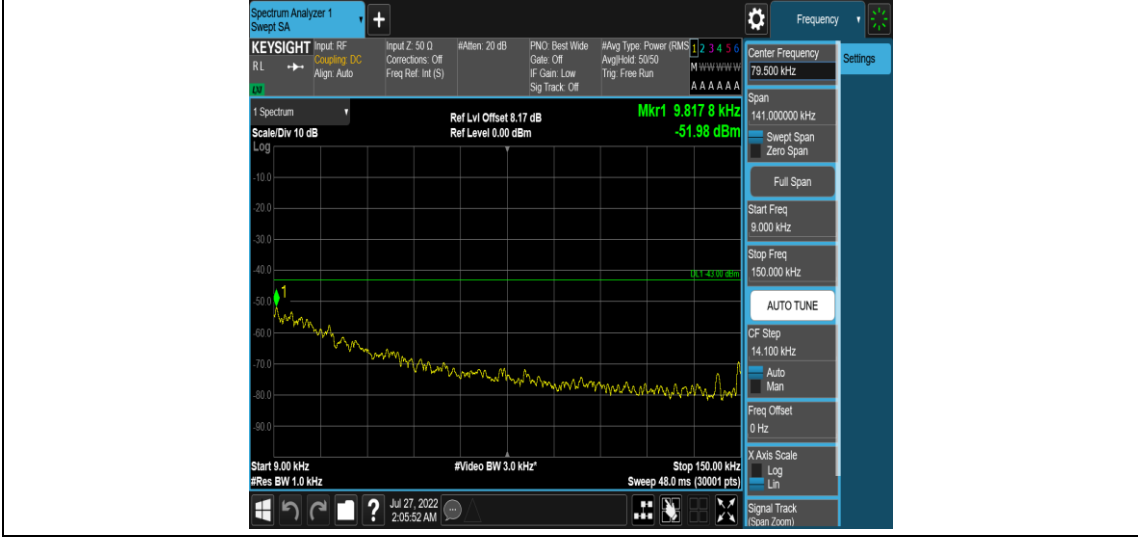

Band13-Stand-Alone-NaN-BPSK-23181-1 @ 11-15kHz-12000-26500-12000~26500MHz@ -52.55dBm--13-PASS