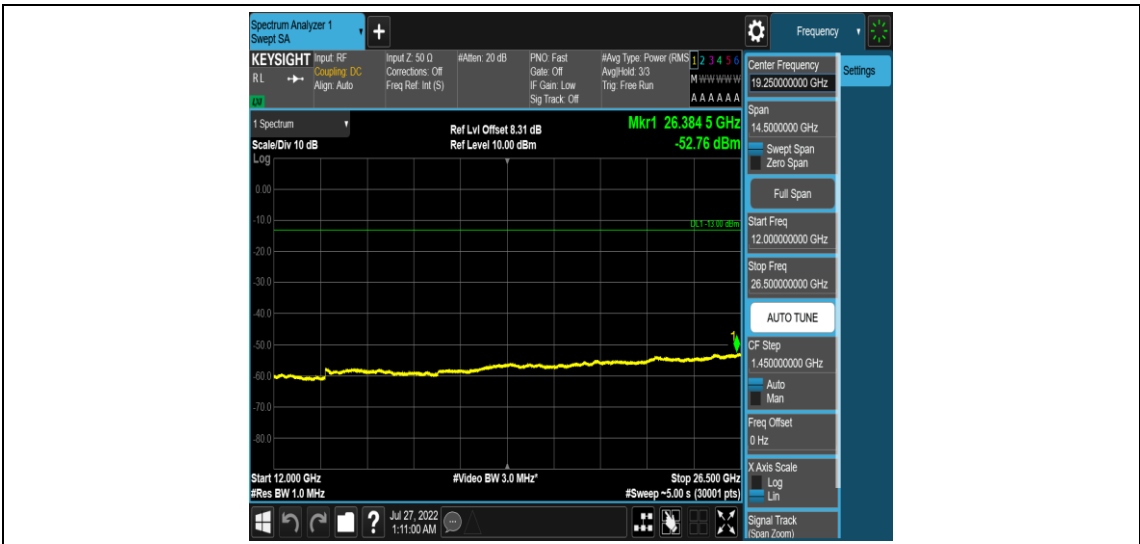

Band13-Stand-Alone-NaN-QPSK-23181-1@47-3.75kHz-0.009-0.15-0.009~0.15MHz@-53.35 dBm--43-PASS

Band13-Stand-Alone-NaN-QPSK-23181-1@47-3.75kHz-0.15-30-0.15~30MHz@-51.94dBm--23-PASS

Band13-Stand-Alone-NaN-QPSK-23181-1 @47-3.75kHz-30-1000-30~1000MHz@ -35.01dBm-
-13-PASS

Band13-Stand-Alone-NaN-QPSK-23181-1 @47-3.75kHz-1000-5000-1000~5000MHz@ -36.96
dBm--13-PASS

Band13-Stand-Alone-NaN-QPSK-23181-1 @47-3.75kHz-5000-12000-5000~12000MHz@ -57.
93dBm--13-PASS

Band13-Stand-Alone-NaN-QPSK-23181-1 @47-3.75kHz-12000-26500-12000~26500MHz @-5 2.76dBm--13-PASS