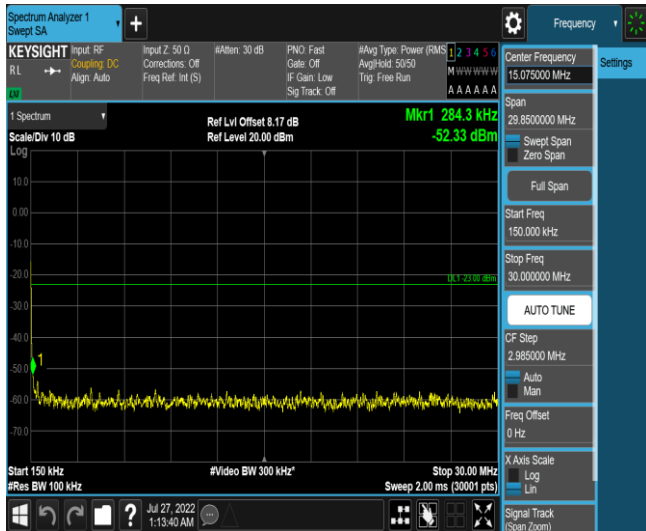

Band13-Stand-Alone-NaN-QPSK-23230-1 @47-3.75kHz-0.009-0.15-0.009~0.15MHz@-53.05 dBm--43-PASS