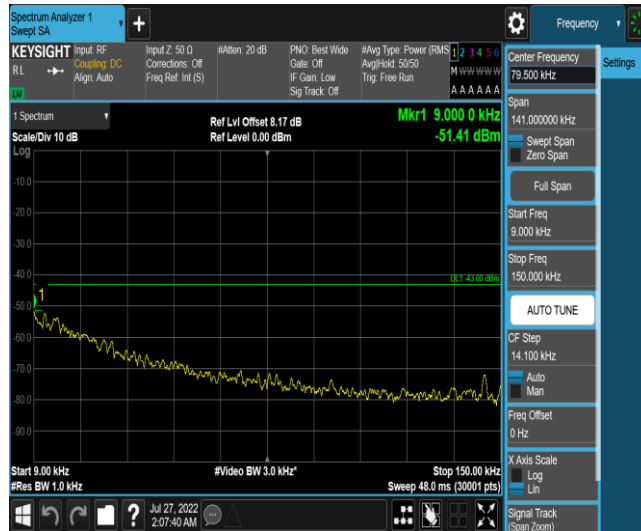

Band13-Stand-Alone-NaN-BPSK-23230-1 @0-15kHz-12000-26500-12000~26500MHz@ -52.8 dBm--13-PASS