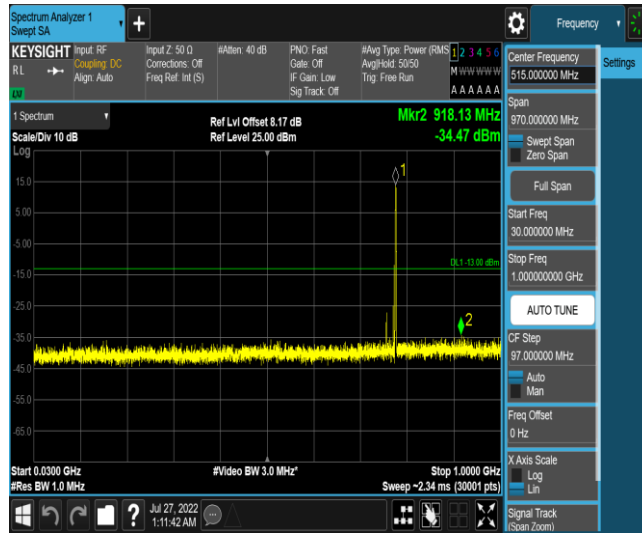

Band13-Stand-Alone-NaN-QPSK-23230-1 @0-3.75kHz-0.15-30-0.15~30MHz@-53.88dBm--2
3-PASS