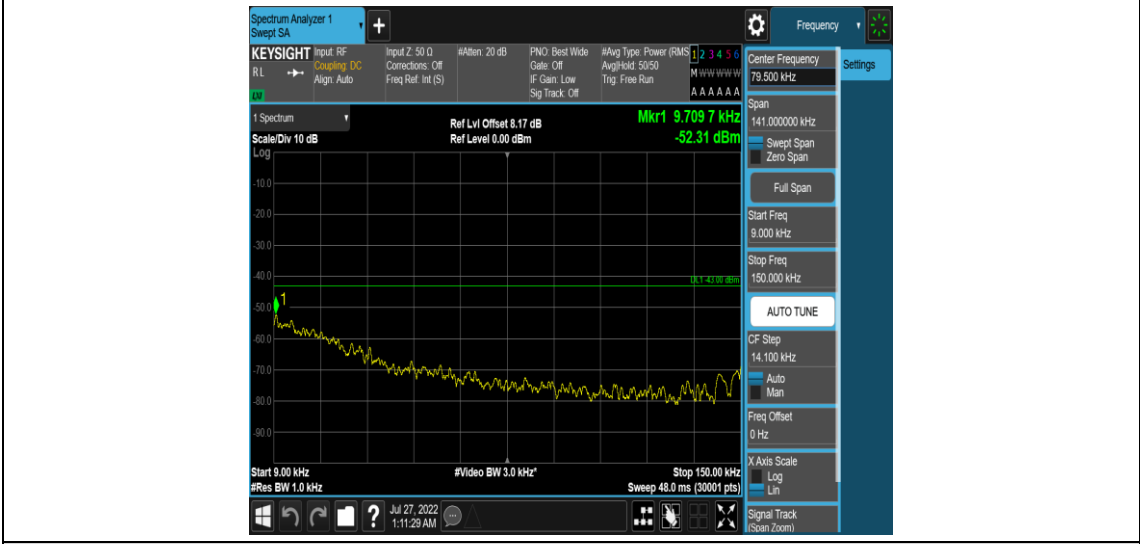

Band13-Stand-Alone-NaN-QPSK-23181-1 @47-3.75kHz-12000-26500-12000~26500MHz @-5 2.76dBm--13-PASS