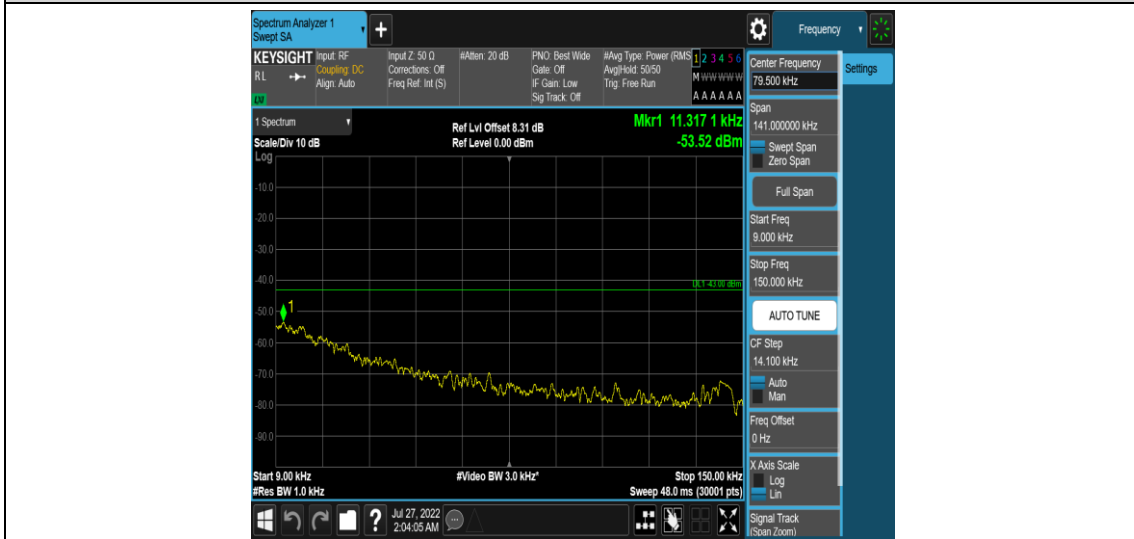

Band13-Stand-Alone-NaN-BPSK-23181-1 @0-15kHz-12000-26500-12000~26500MHz@ -52.3 dBm--13-PASS