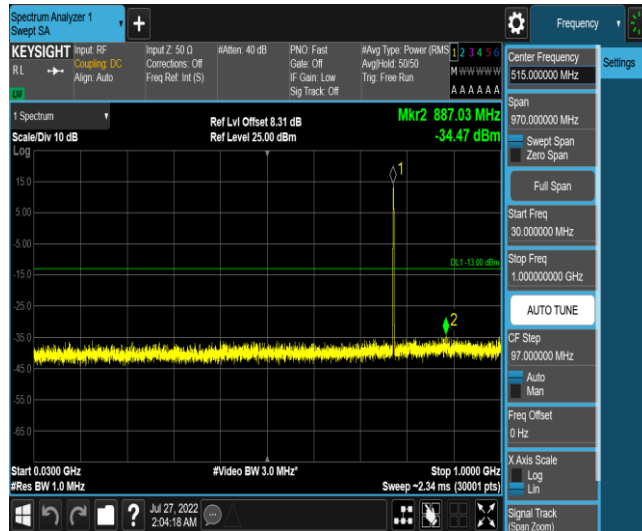

Band13-Stand-Alone-NaN-BPSK-23181-1 @ 11-15kHz-0.15-30-0.15~30MHz@-52.96dBm--23
-PASS