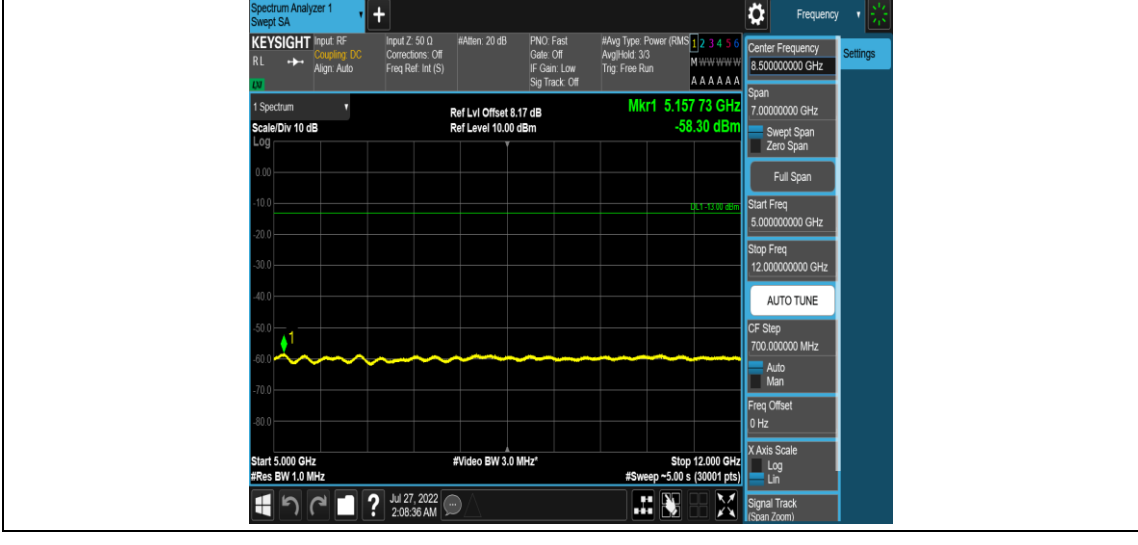

Band13-Stand-Alone-NaN-BPSK-23230-1 @ 11-15kHz-1000-5000-1000~5000MHz@ -36.91dB
m--13-PASS