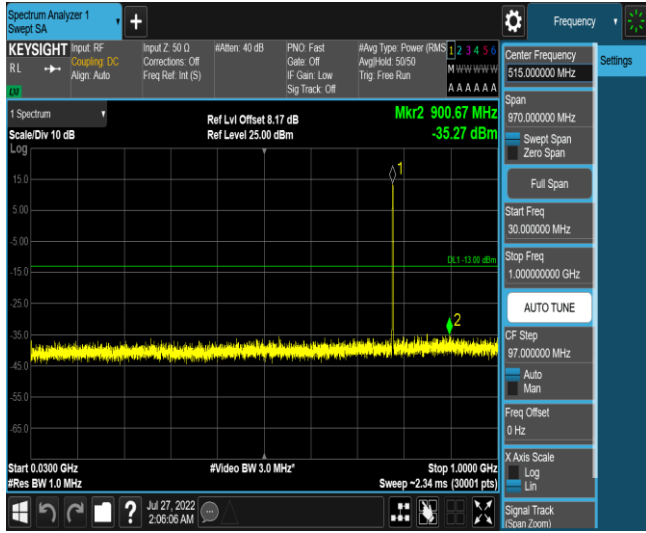

Band13-Stand-Alone-NaN-BPSK-23230-1 @0-15kHz-0.15-30-0.15~30MHz@-51.64dBm--23-
PASS

Band13-Stand-Alone-NaN-BPSK-23230-1 @0-15kHz-30-1000-30~1000MHz@-35.27dBm--13
-PASS