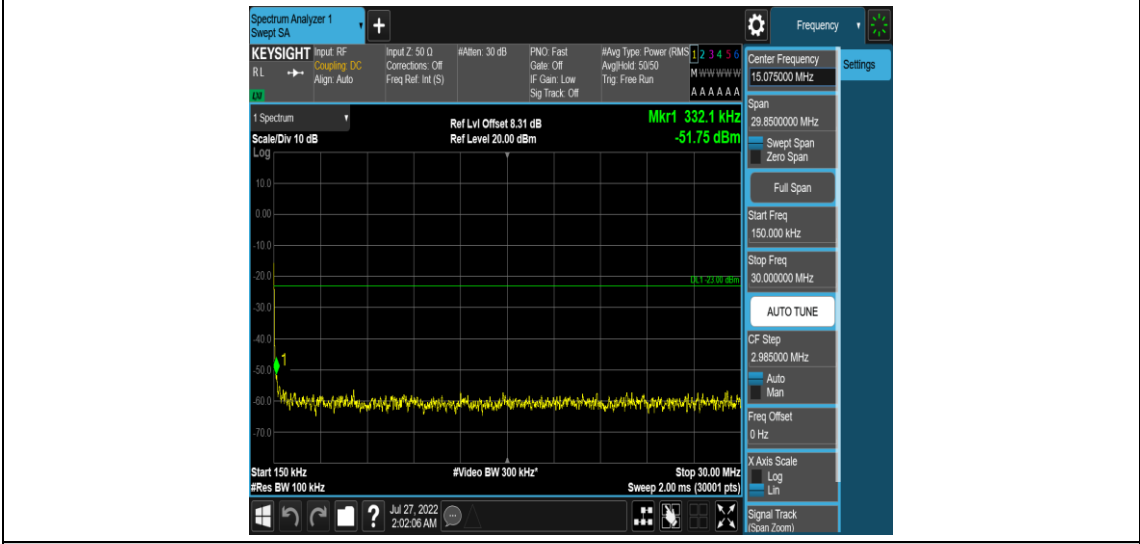

Band13-Stand-Alone-NaN-BPSK-23181-1 @0-15kHz-0.009-0.15-0.009~0.15MHz@-52.1dBm--43-PASS