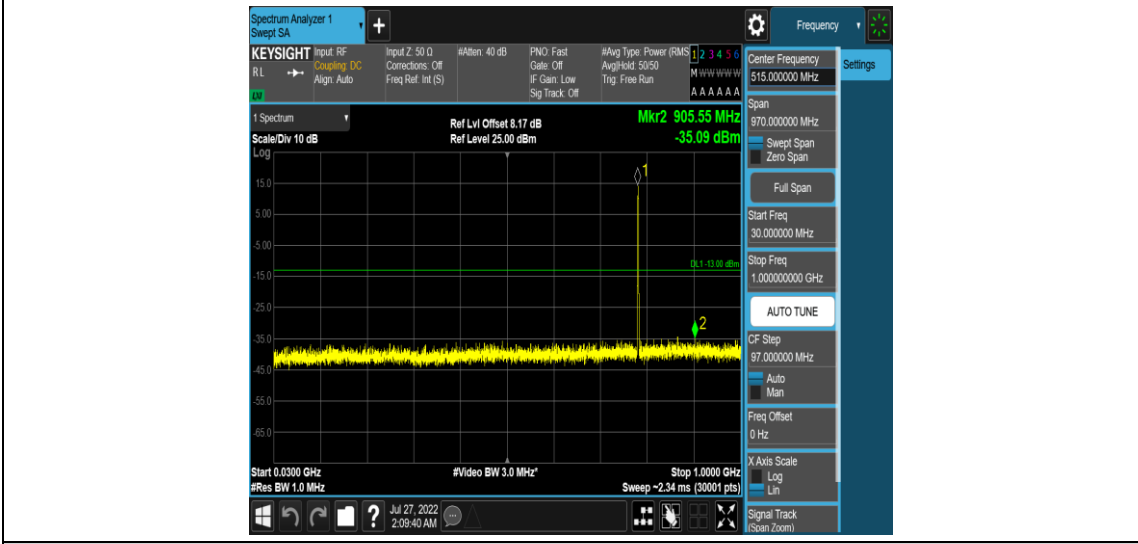

Band13-Stand-Alone-NaN-BPSK-23279-1 @0-15kHz-0.15-30-0.15~30MHz@-50.65dBm--23-PASS