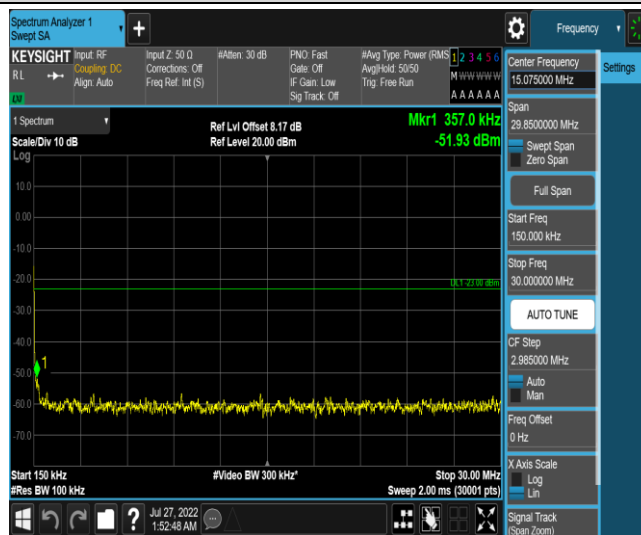

Band13-Stand-Alone-NaN-QPSK-23279-1 @ 0-3.75kHz-0.009-0.15-0.009~0.15MHz @ -52.67d
Bm--43-PASS

Band13-Stand-Alone-NaN-QPSK-23279-1 @ 0-3.75kHz-0.15-30-0.15~30MHz @ -51.93dBm--2
3-PASS