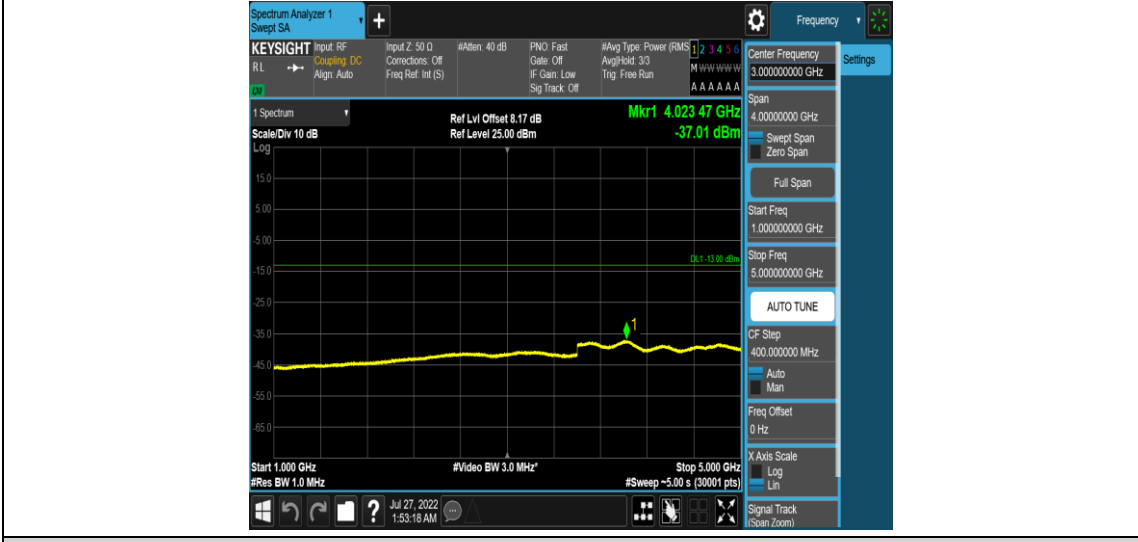

Band13-Stand-Alone-NaN-QPSK-23279-1@0-3.75kHz-30-1000-30~1000MHz@-35.32dBm--
13-PASS