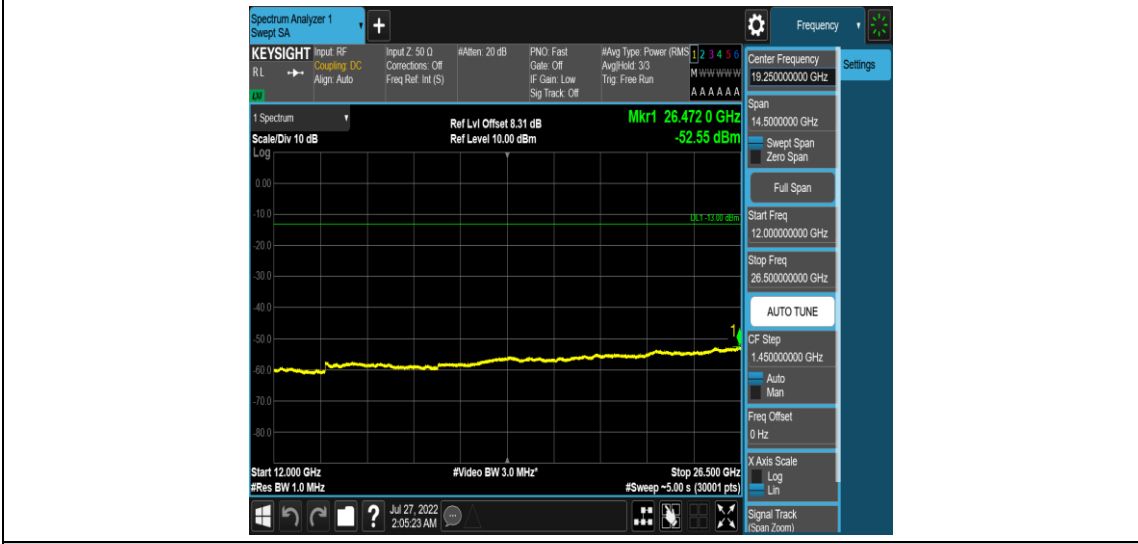

Band13-Stand-Alone-NaN-BPSK-23181-1 @ 11-15kHz-5000-12000-5000~12000MHz@ -58.12 dBm--13-PASS