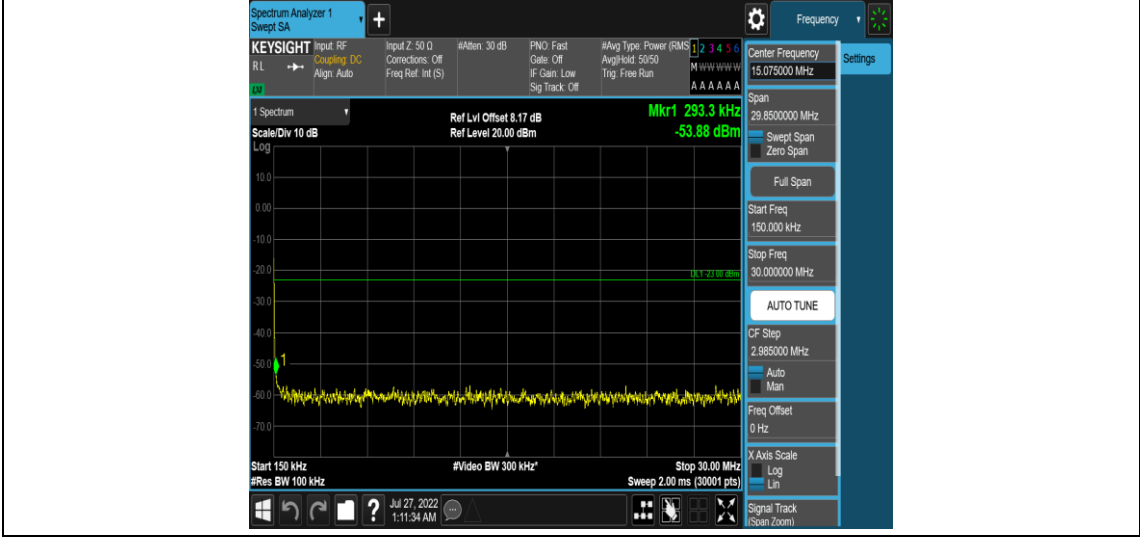

Band13-Stand-Alone-NaN-QPSK-23230-1 @0-3.75kHz-0.009-0.15-0.009~0.15MHz @-52.31d Bm--43-PASS