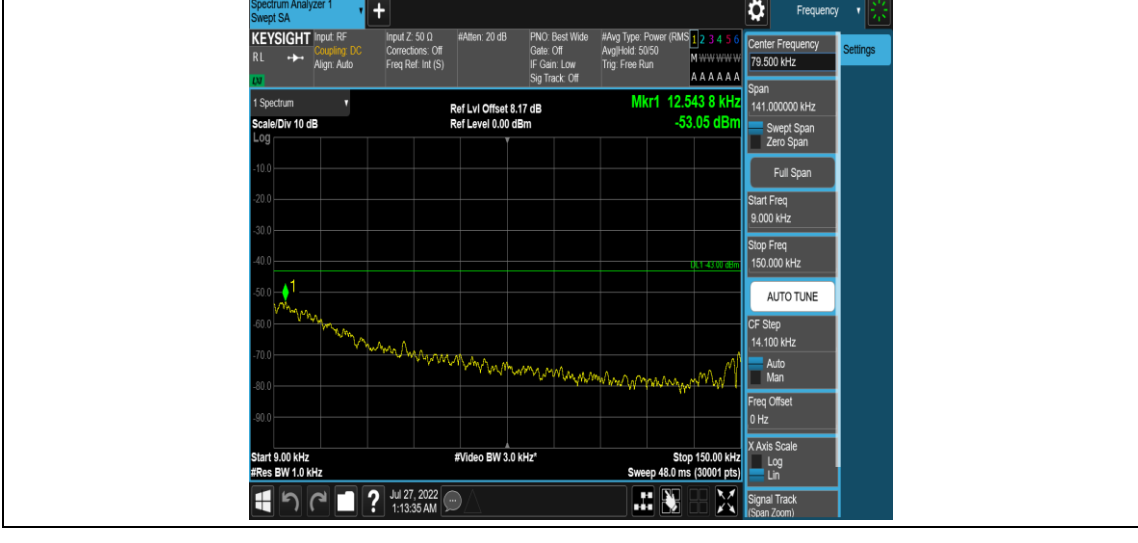

Band13-Stand-Alone-NaN-QPSK-23230-1 @0-3.75kHz-12000-26500-12000~26500MHz@-52 .82dBm--13-PASS