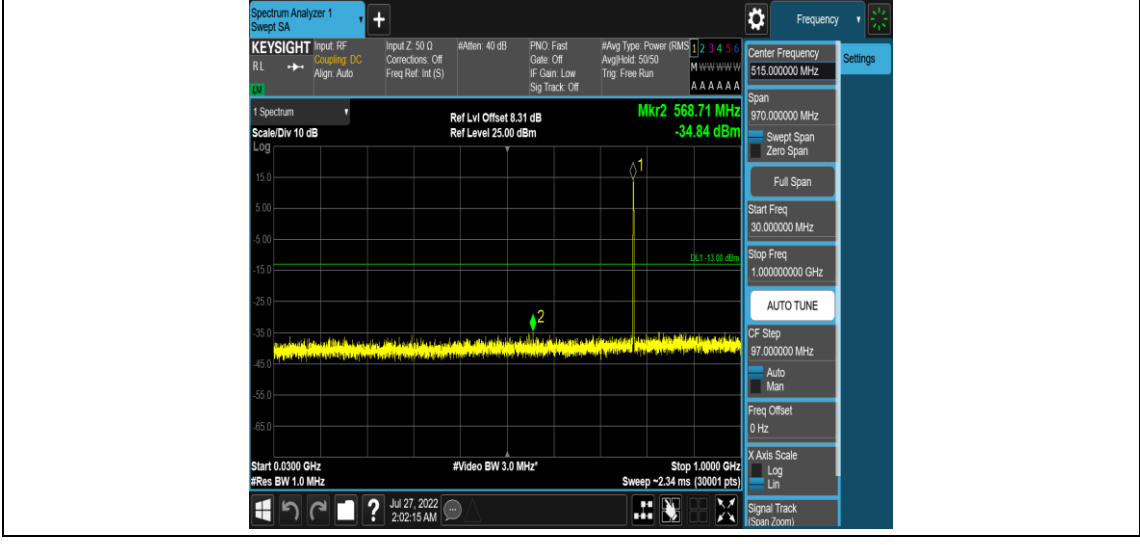

Band13-Stand-Alone-NaN-BPSK-23181-1 @0-15kHz-0.15-30-0.15~30MHz@-51.75dBm--23-PASS