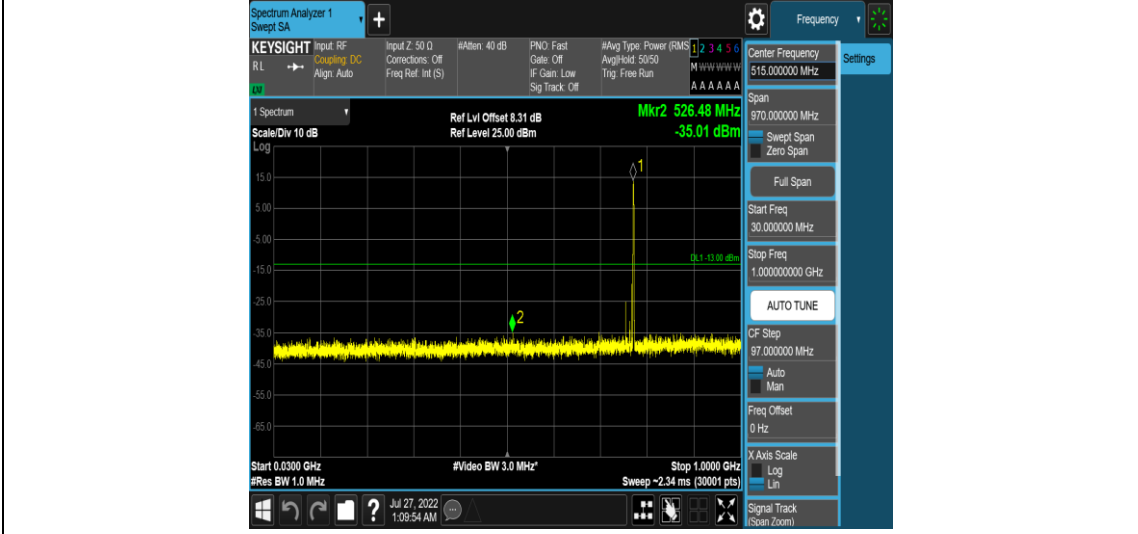

Band13-Stand-Alone-NaN-QPSK-23181-1@47-3.75kHz-0.009-0.15-0.009~0.15MHz@-53.35 dBm--43-PASS

Band13-Stand-Alone-NaN-QPSK-23181-1@47-3.75kHz-0.15-30-0.15~30MHz@-51.94dBm--23-PASS

Band13-Stand-Alone-NaN-QPSK-23181-1 @47-3.75kHz-30-1000-30~1000MHz@ -35.01dBm-
-13-PASS