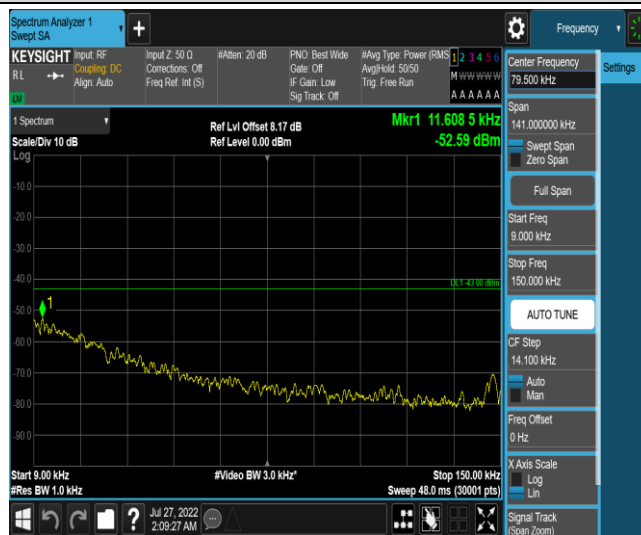

Band13-Stand-Alone-NaN-BPSK-23230-1 @ 11-15kHz-12000-26500-12000~26500MHz@ -52.76dBm--13-PASS

Band13-Stand-Alone-NaN-BPSK-23279-1 @ 0-15kHz-0.009-0.15-0.009~0.15MHz@ -52.59dBm--43-PASS