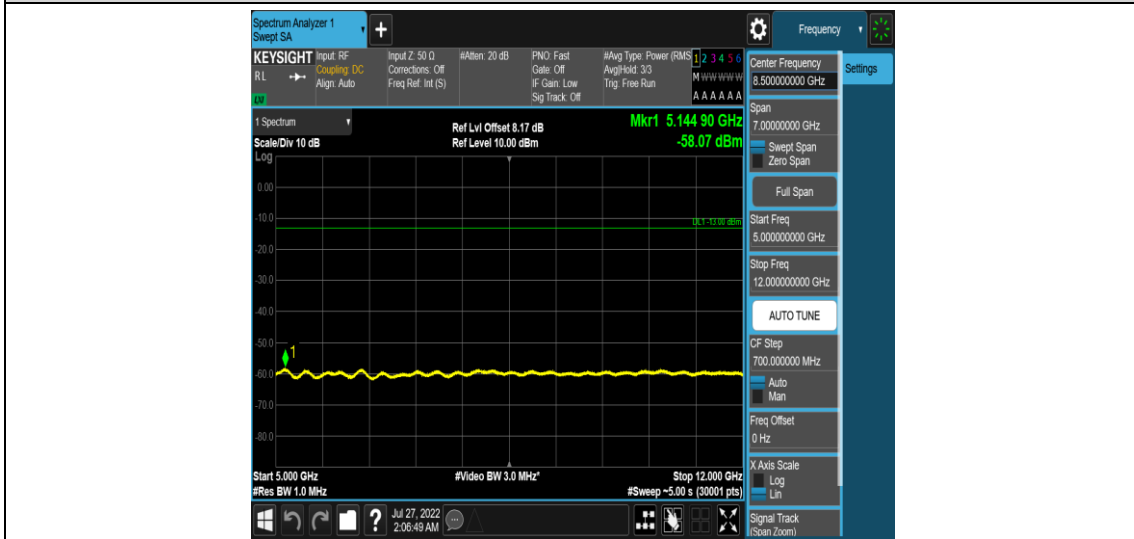

Band13-Stand-Alone-NaN-BPSK-23230-1 @0-15kHz-1000-5000-1000~5000MHz @-37.09dB
m--13-PASS