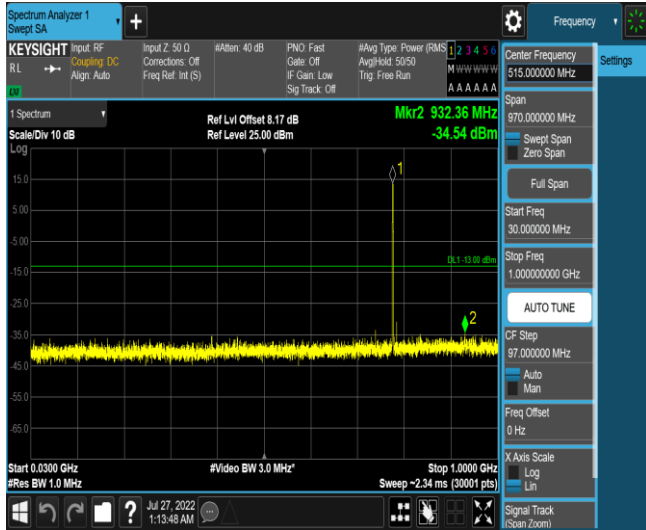

Band13-Stand-Alone-NaN-QPSK-23230-1 @47-3.75kHz-0.15-30-0.15~30MHz@-52.33dBm--23-PASS

Band13-Stand-Alone-NaN-QPSK-23230-1 @47-3.75kHz-30-1000-30~1000MHz@-34.54dBm--13-PASS