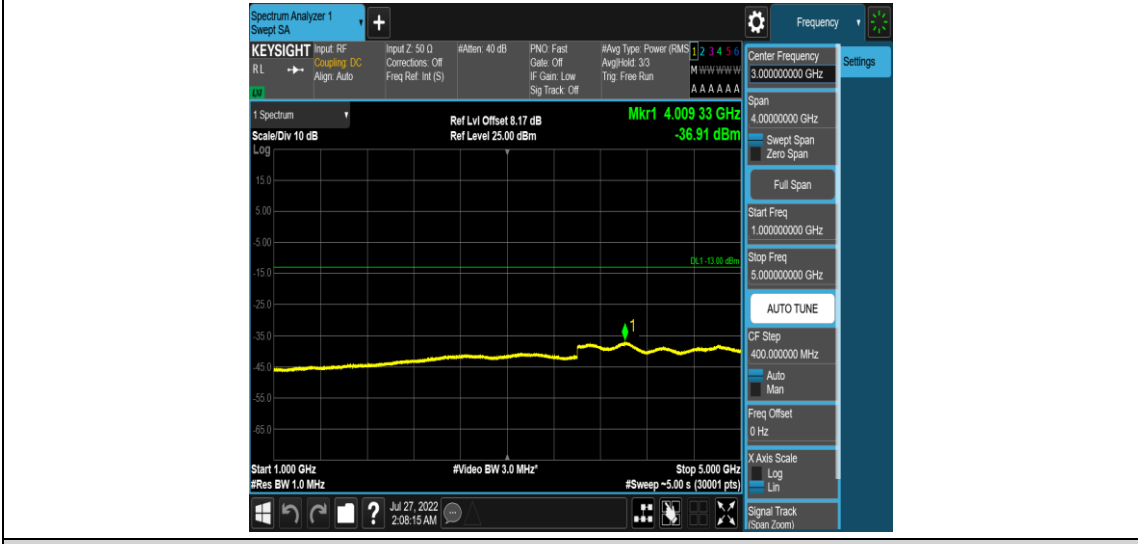

Band13-Stand-Alone-NaN-BPSK-23230-1 @ 11-15kHz-30-1000-30~1000MHz@ -34.91dBm--1
3-PASS