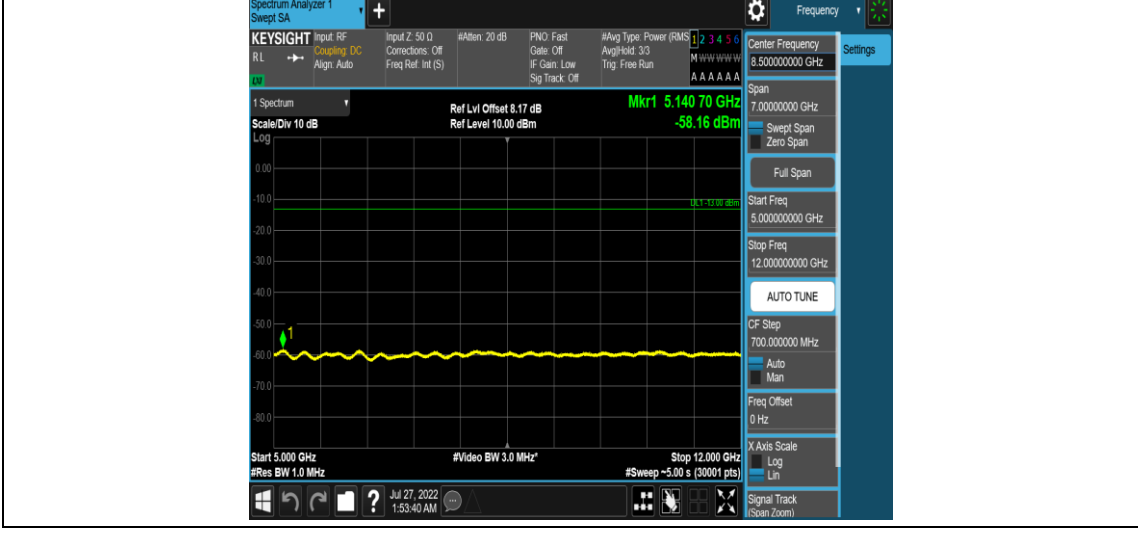

Band13-Stand-Alone-NaN-QPSK-23279-1@0-3.75kHz-1000-5000-1000~5000MHz@-37.01d
Bm--13-PASS