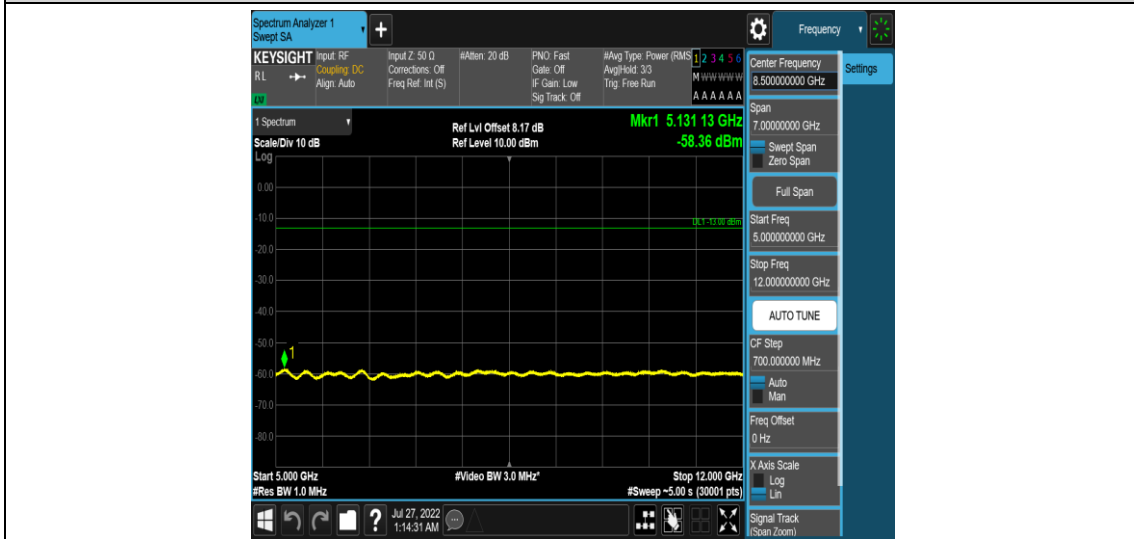

Band13-Stand-Alone-NaN-QPSK-23230-1 @47-3.75kHz-1000-5000-1000~5000MHz@-36.96 dBm--13-PASS