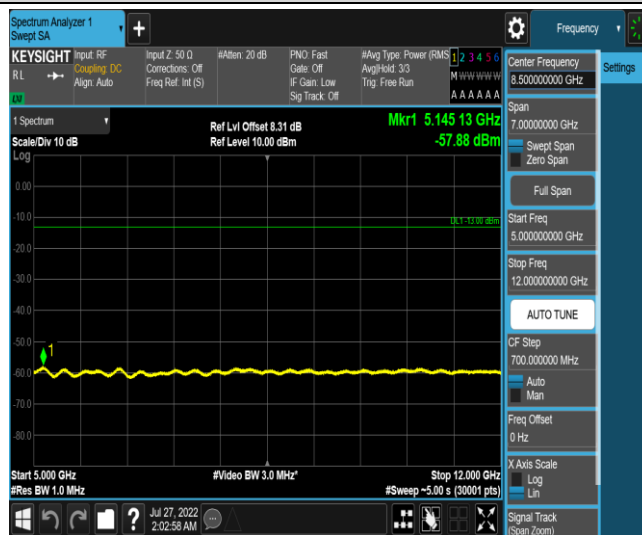

Band13-Stand-Alone-NaN-BPSK-23181-1 @0-15kHz-1000-5000-1000~5000MHz@-36.82dB
m--13-PASS

Band13-Stand-Alone-NaN-BPSK-23181-1 @0-15kHz-5000-12000-5000~12000MHz@-57.88dB
Bm--13-PASS