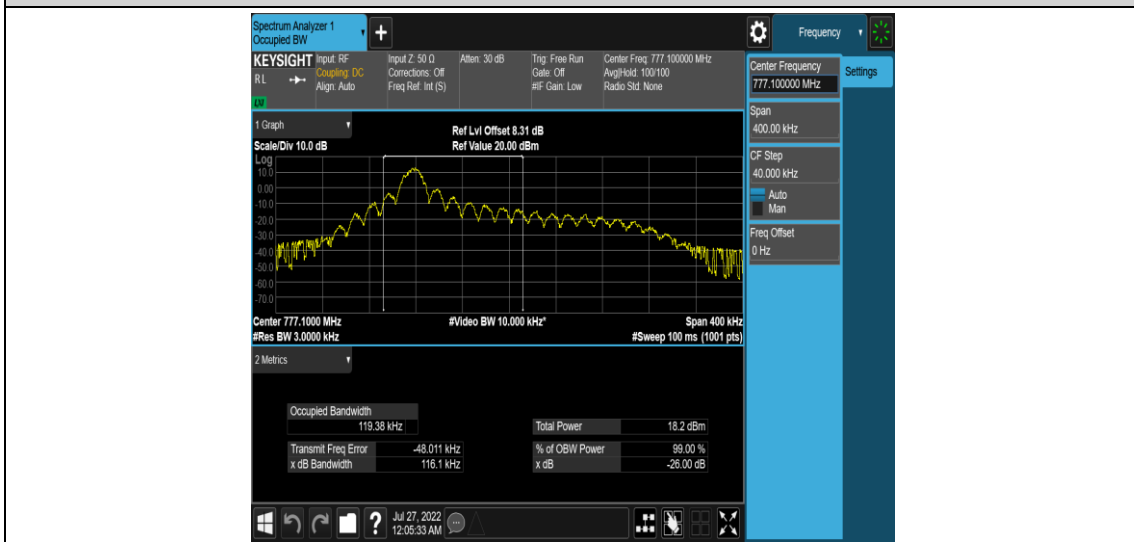

Band13-Stand-Alone-NaN-BPSK-23230-1 @ 0-15kHz-0.1048-PASS

Band13-Stand-Alone-NaN-BPSK-23230-12 @ 0-15kHz-0.2482-PASS

Band13-Stand-Alone-NaN-BPSK-23279-1 @ 0-15kHz-0.1058-PASS

Band13-Stand-Alone-NaN-BPSK-23279-12@0-15kHz-0.2472-PASS