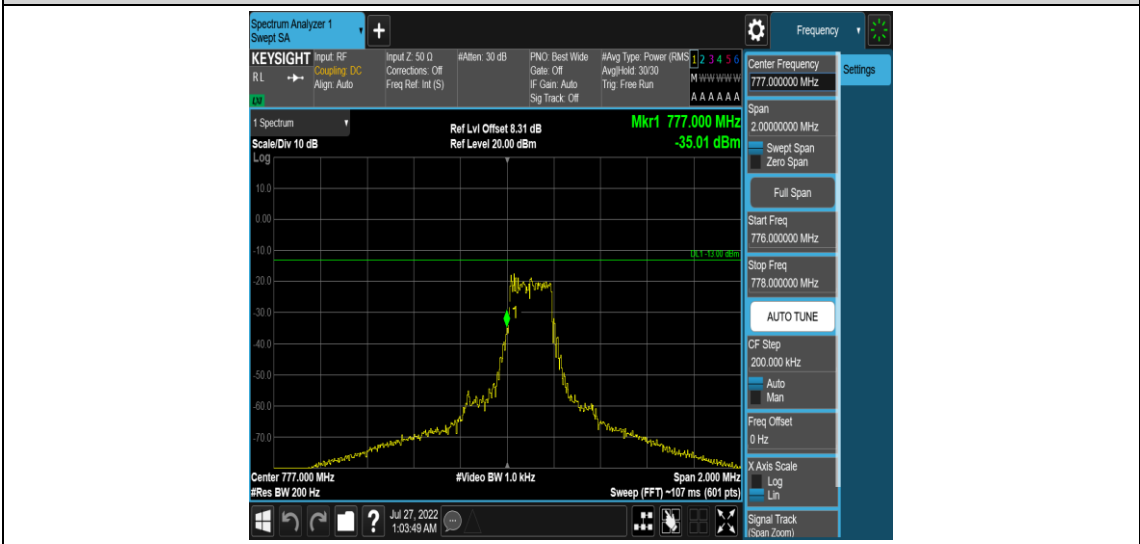

Band13-Stand-Alone-NaN-BPSK-23279-1 @ 11-15kHz--18.93-PASS

Band13-Stand-Alone-NaN-BPSK-23279-12 @ 0-15kHz--32.38-PASS

Band13-Stand-Alone-NaN-QPSK-23181-1 @ 0-15kHz--19.50-PASS

Band13-Stand-Alone-NaN-QPSK-23181-1 @ 11-15kHz--37.78-PASS