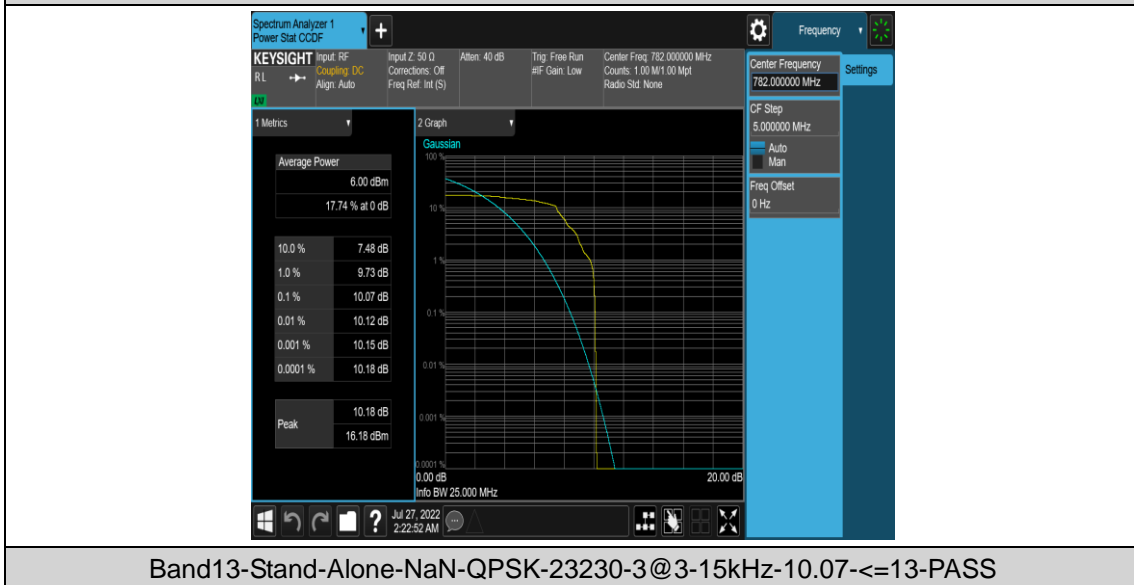

Band13-Stand-Alone-NaN-QPSK-23230-3 @ 3-15kHz-10.07-<=13-PASS