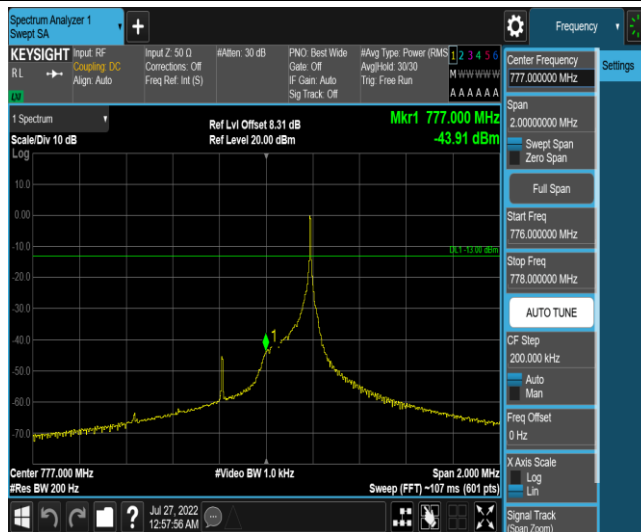

Band13-Stand-Alone-NaN-QPSK-23181-1 @0-3.75kHz--22.93-PASS

Band13-Stand-Alone-NaN-QPSK-23181-1 @47-3.75kHz--43.91-PASS