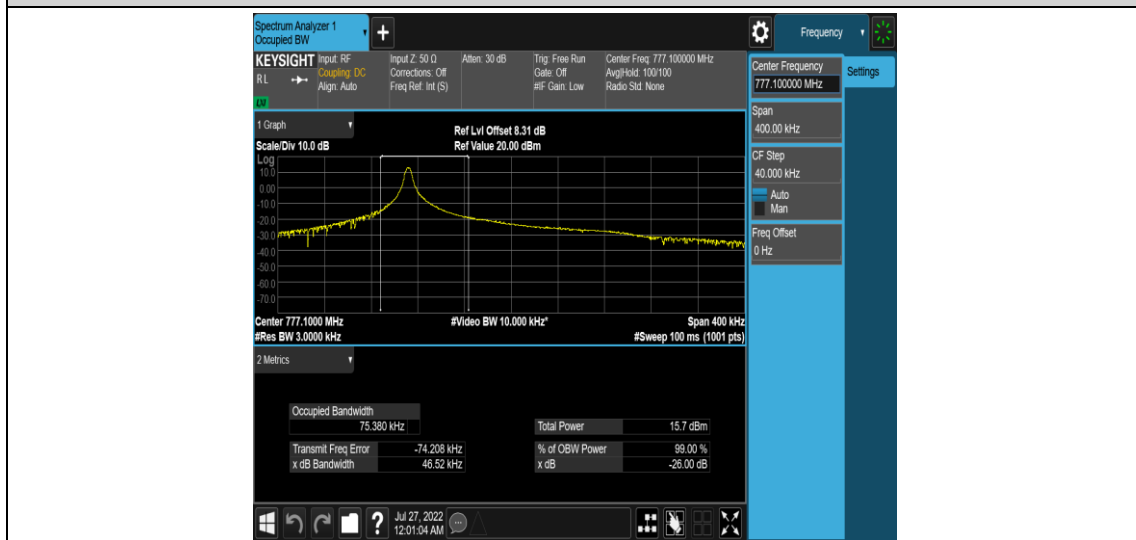

Test Graphs

Band13-Stand-Alone-NaN-BPSK-23181-1 @0-3.75kHz-0.0459-PASS

Band13-Stand-Alone-NaN-BPSK-23230-1 @0-3.75kHz-0.0449-PASS

Band13-Stand-Alone-NaN-BPSK-23279-1 @0-3.75kHz-0.0447-PASS

Band13-Stand-Alone-NaN-QPSK-23181-1 @0-3.75kHz-0.0465-PASS