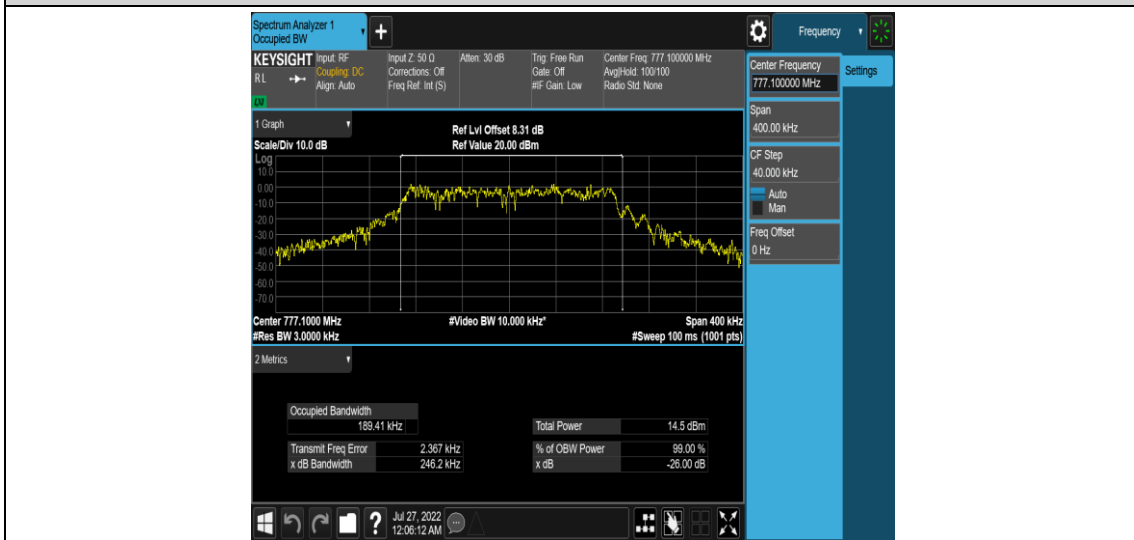

Band13-Stand-Alone-NaN-BPSK-23181-12 @0-15kHz-0.2462-PASS