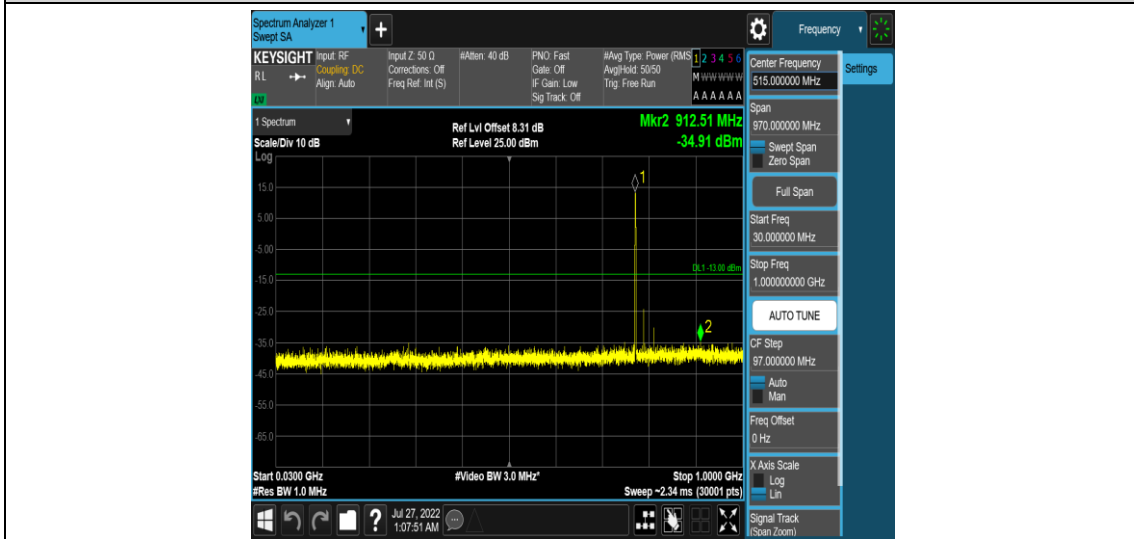

Band13-Stand-Alone-NaN-QPSK-23181-1 @0-3.75kHz-0.15-30-0.15~30MHz@ -51.3dBm--23-PASS