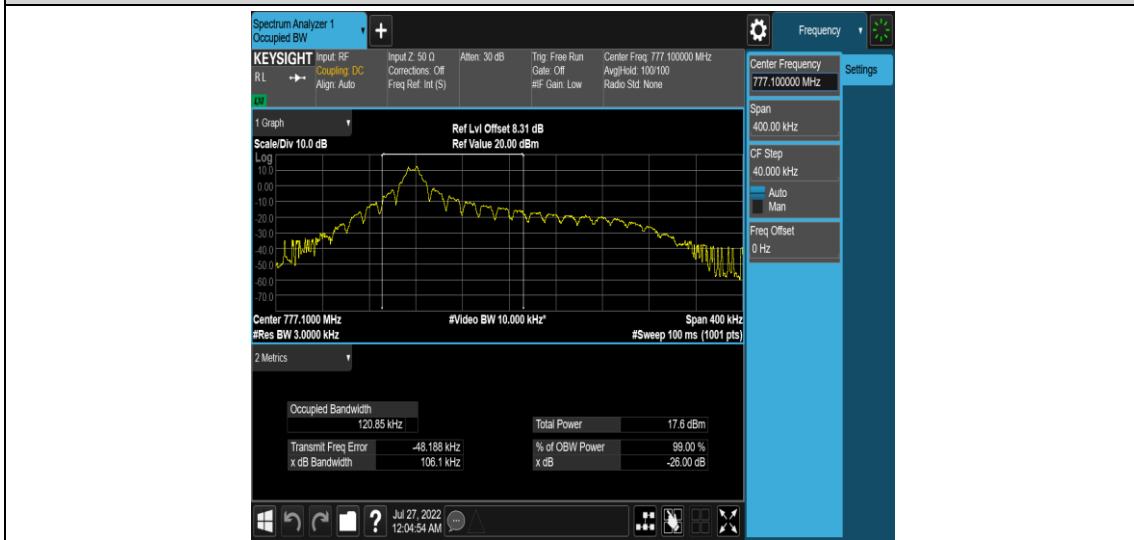

Band13-Stand-Alone-NaN-BPSK-23181-1 @0-15kHz-0.1061-PASS