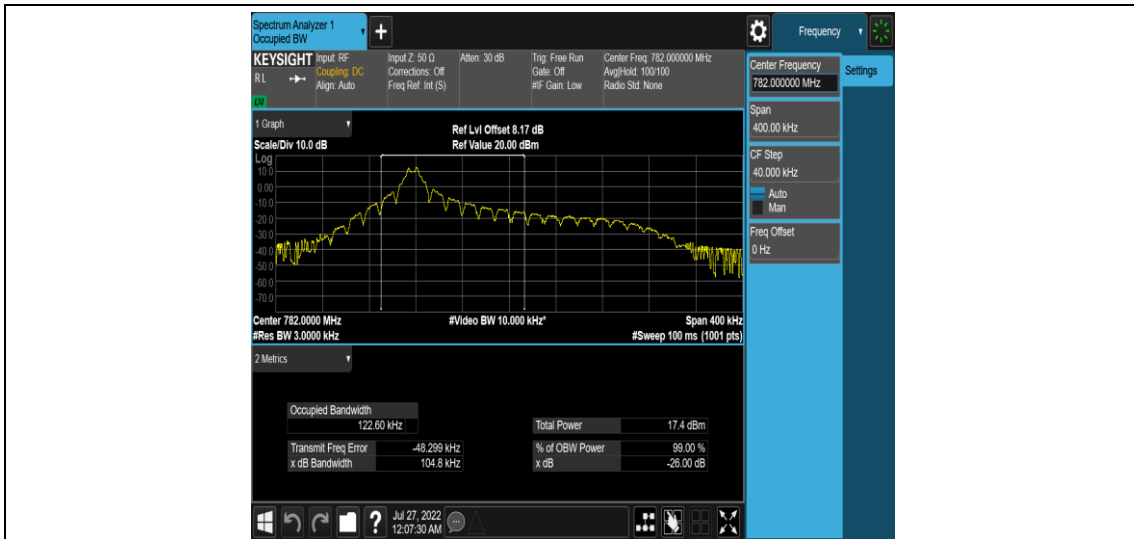

Band13-Stand-Alone-NaN-QPSK-23230-1 @0-3.75kHz-0.0459-PASS

Band13-Stand-Alone-NaN-QPSK-23279-1 @0-3.75kHz-0.0472-PASS

Band13-Stand-Alone-NaN-BPSK-23181-1 @0-15kHz-0.1061-PASS

Band13-Stand-Alone-NaN-BPSK-23181-12 @0-15kHz-0.2462-PASS