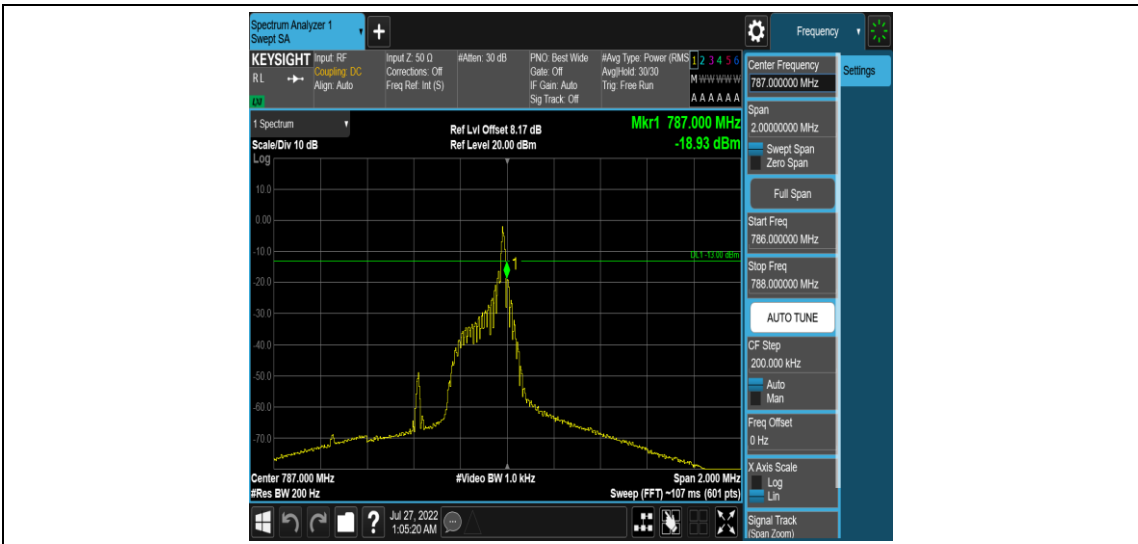

Band13-Stand-Alone-NaN-BPSK-23181-1 @0-15kHz--18.76-PASS

Band13-Stand-Alone-NaN-BPSK-23181-1 @ 11-15kHz--37.65-PASS

Band13-Stand-Alone-NaN-BPSK-23181-12 @ 0-15kHz--34.81-PASS

Band13-Stand-Alone-NaN-BPSK-23279-1 @ 0-15kHz--37.80-PASS