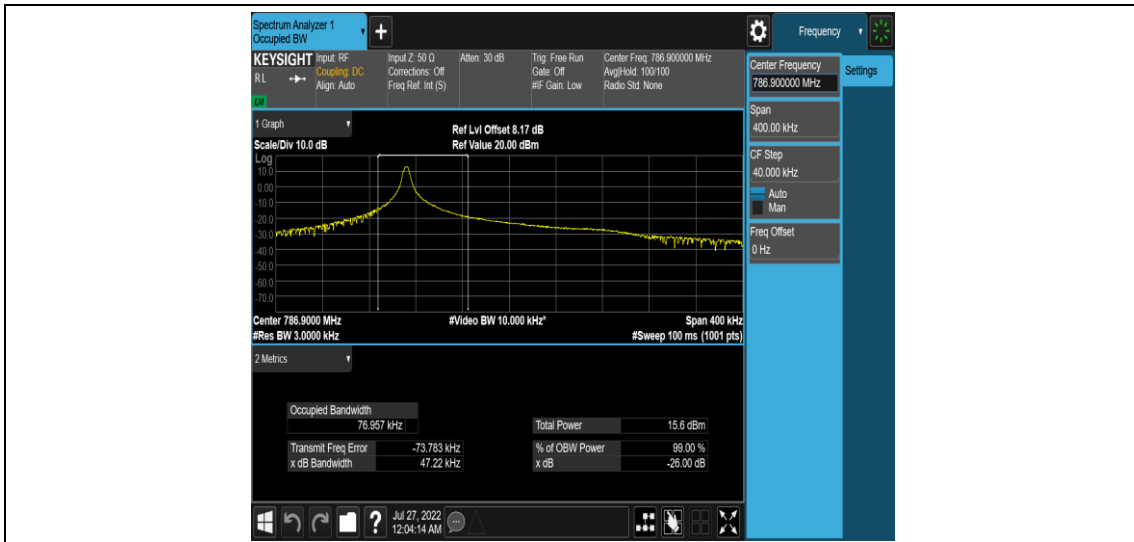

Band13-Stand-Alone-NaN-QPSK-23279-1 @0-3.75kHz-0.0472-PASS