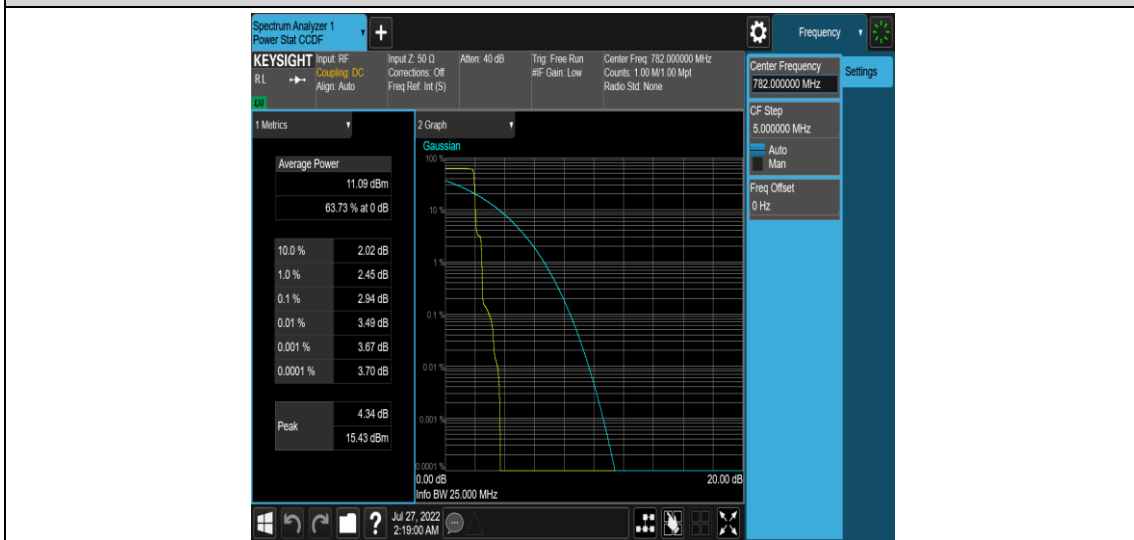

Test Graphs

Band13-Stand-Alone-NaN-BPSK-23230-1 @0-3.75kHz-2.75-<=13-PASS

Band13-Stand-Alone-NaN-BPSK-23230-1 @47-3.75kHz-2.8-<=13-PASS

Band13-Stand-Alone-NaN-QPSK-23230-1 @0-3.75kHz-2.94-<=13-PASS

Band13-Stand-Alone-NaN-QPSK-23230-1 @47-3.75kHz-2.94-<=13-PASS