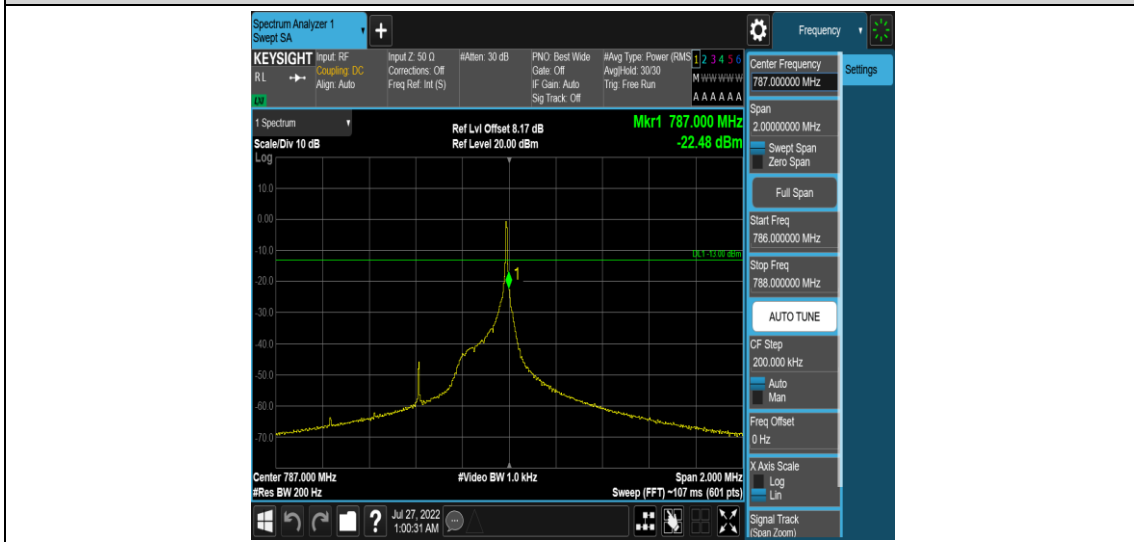

Band13-Stand-Alone-NaN-QPSK-23279-1 @47-3.75kHz--22.48-PASS