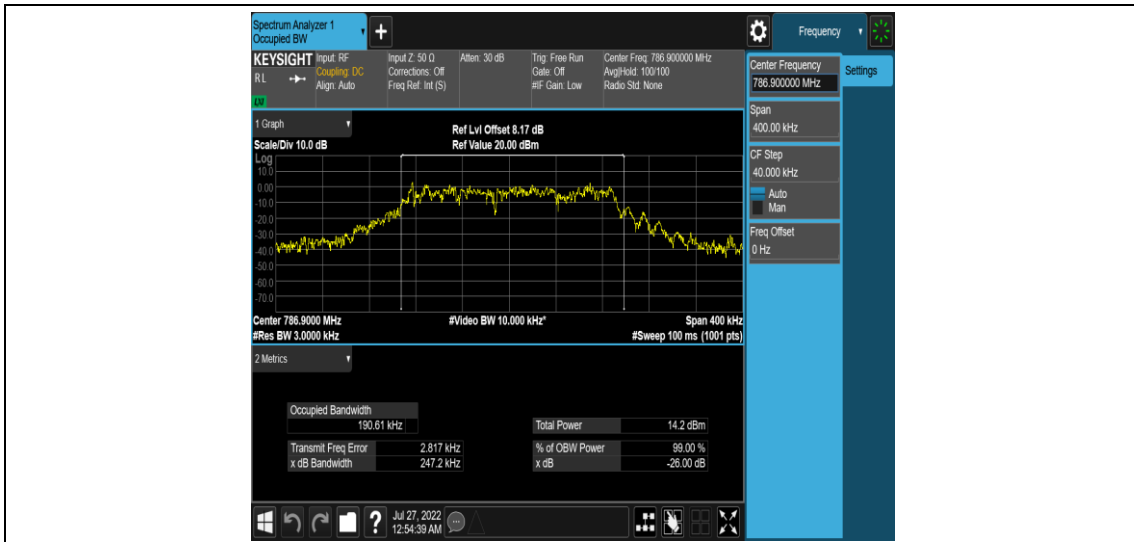

Band13-Stand-Alone-NaN-BPSK-23279-12@0-15kHz-0.2472-PASS