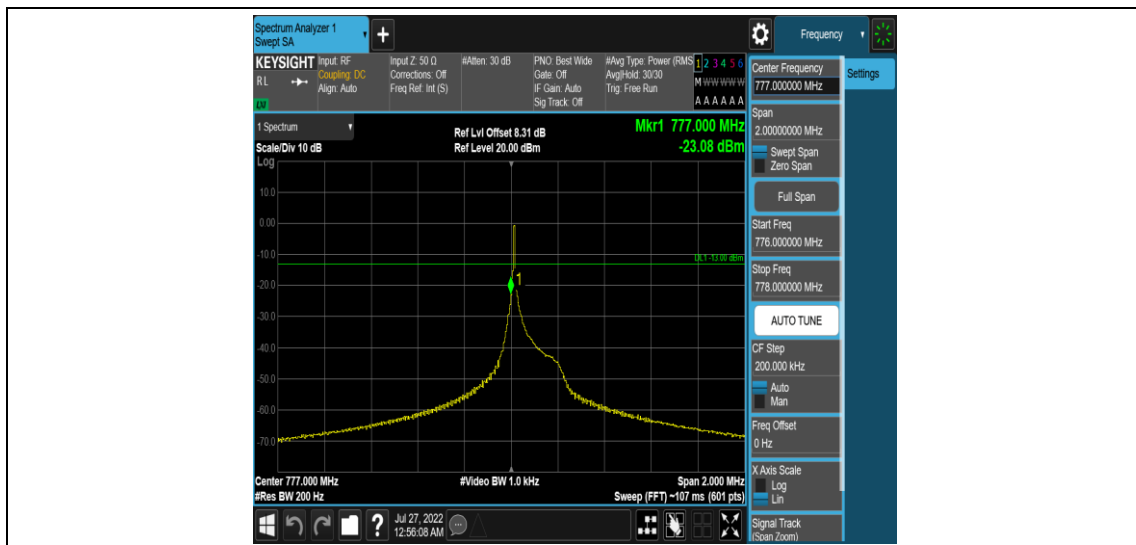

Test Graphs

Band13-Stand-Alone-NaN-BPSK-23181-1 @0-3.75kHz--23.08-PASS