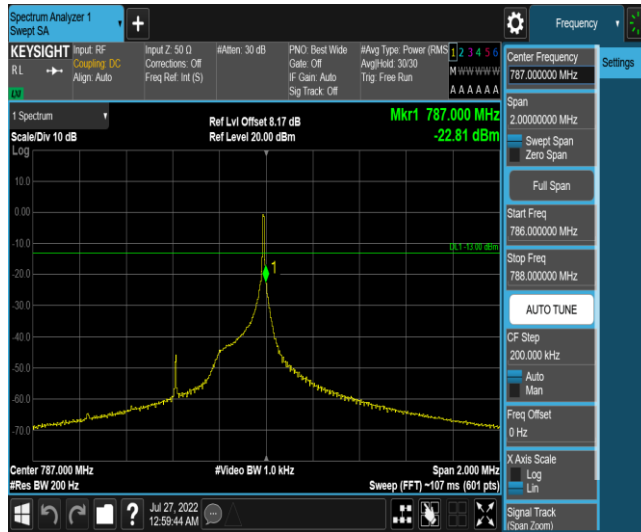

Test Graphs

Band13-Stand-Alone-NaN-BPSK-23181-1 @0-3.75kHz--23.08-PASS

Band13-Stand-Alone-NaN-BPSK-23181-1 @47-3.75kHz--43.47-PASS

Band13-Stand-Alone-NaN-BPSK-23279-1 @0-3.75kHz--45.06-PASS

Band13-Stand-Alone-NaN-BPSK-23279-1 @47-3.75kHz--22.81-PASS