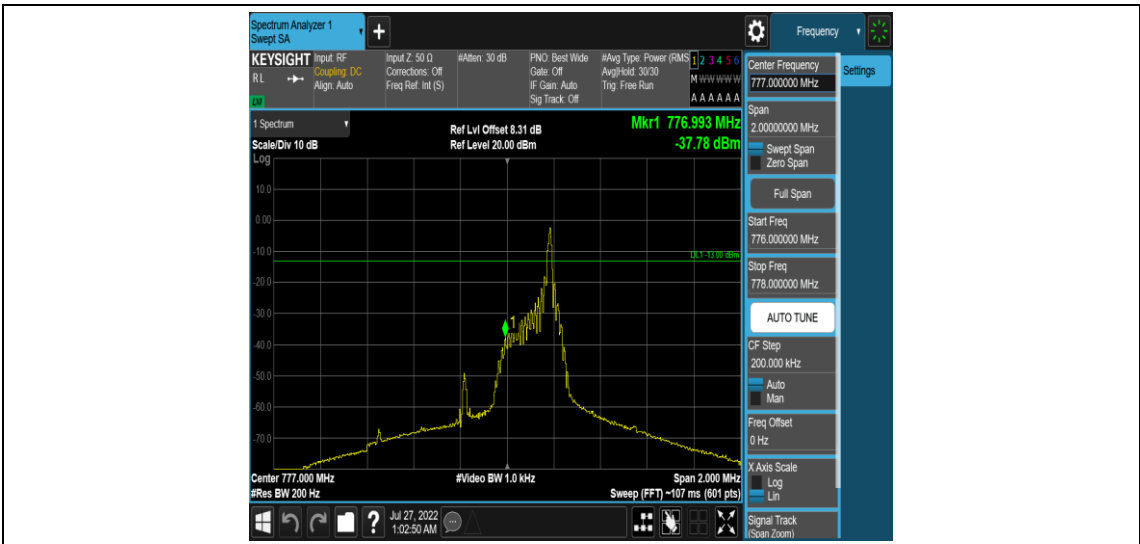

Band13-Stand-Alone-NaN-QPSK-23181-1 @ 11-15kHz--37.78-PASS