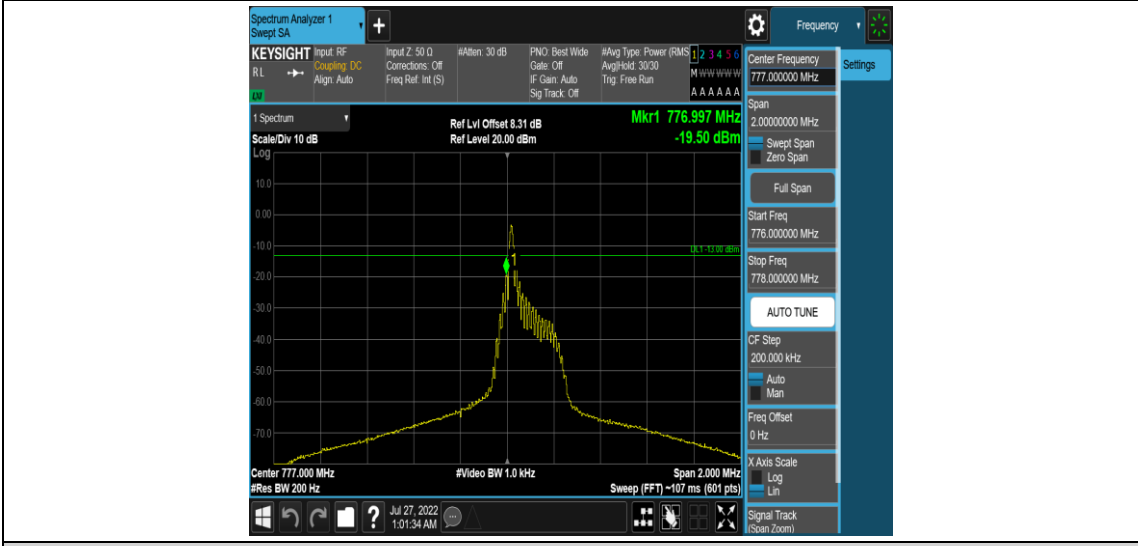

Band13-Stand-Alone-NaN-QPSK-23181-1 @ 0-15kHz--19.50-PASS