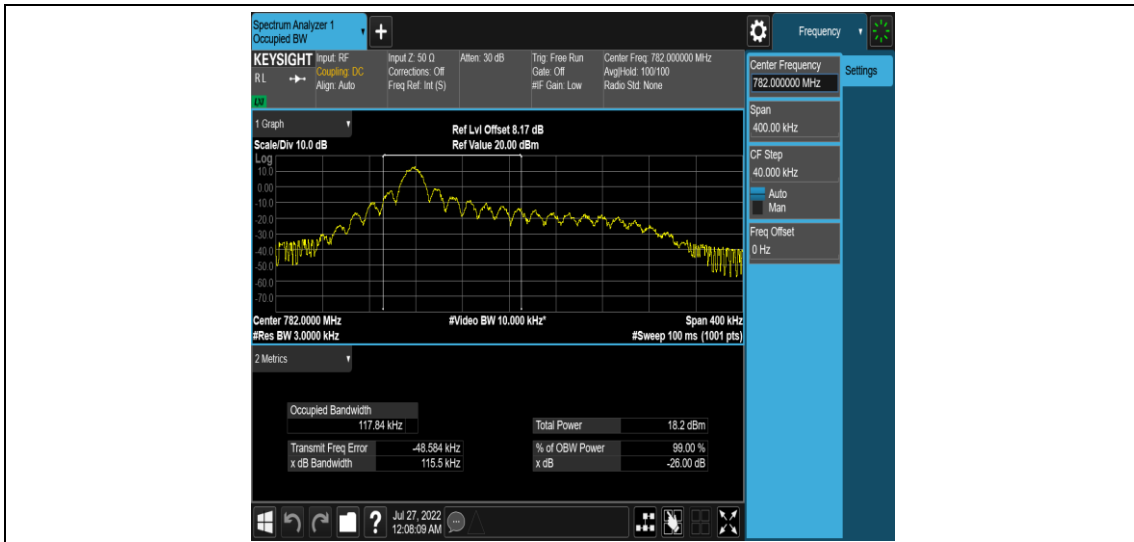

Band13-Stand-Alone-NaN-QPSK-23230-1 @0-15kHz-0.1155-PASS