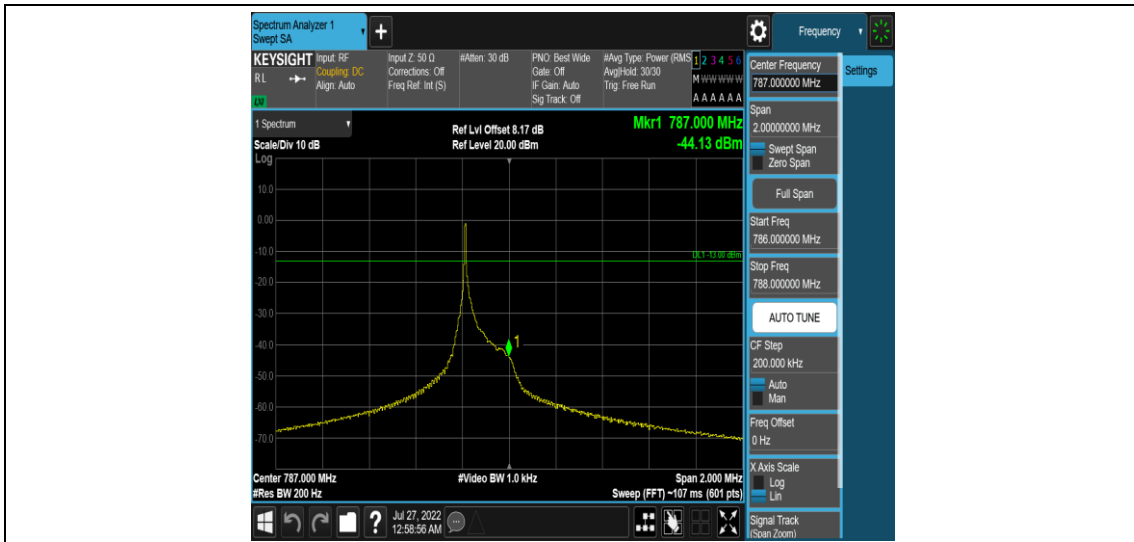

Band13-Stand-Alone-NaN-QPSK-23279-1 @0-3.75kHz--44.13-PASS