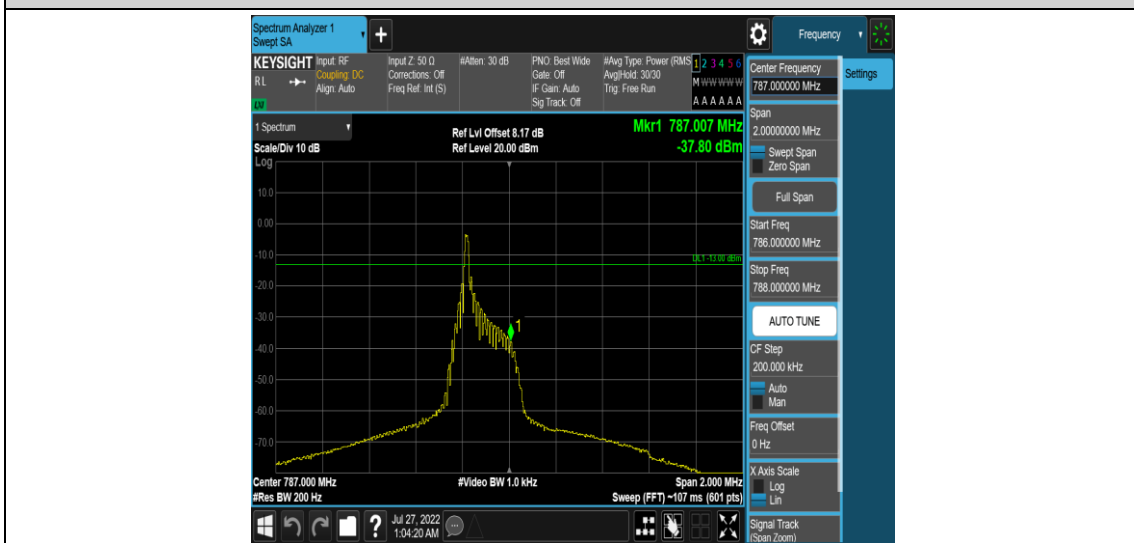

Band13-Stand-Alone-NaN-BPSK-23279-1 @ 0-15kHz--37.80-PASS