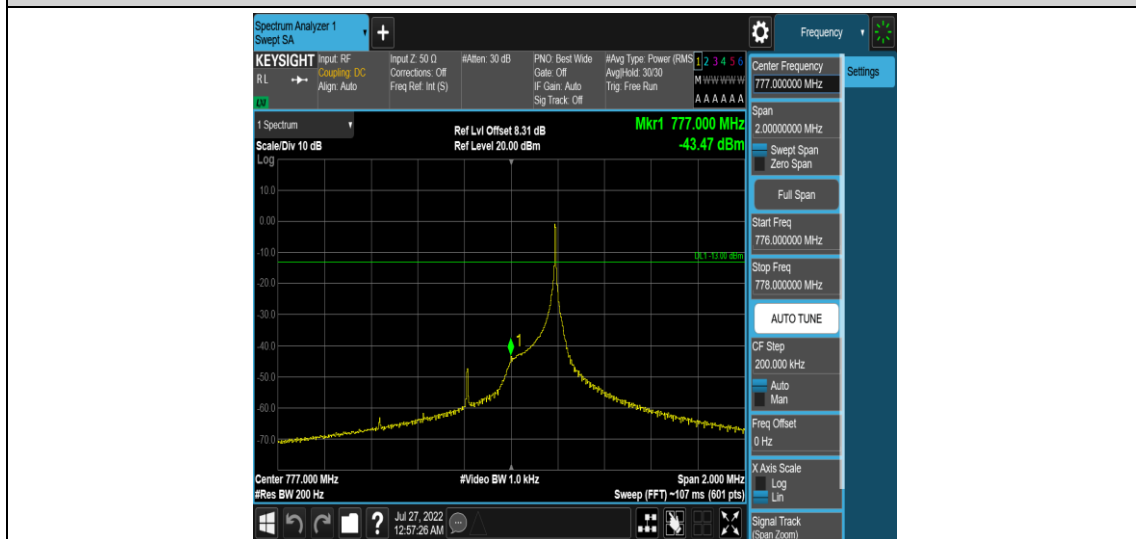

Band13-Stand-Alone-NaN-BPSK-23181-1 @47-3.75kHz--43.47-PASS