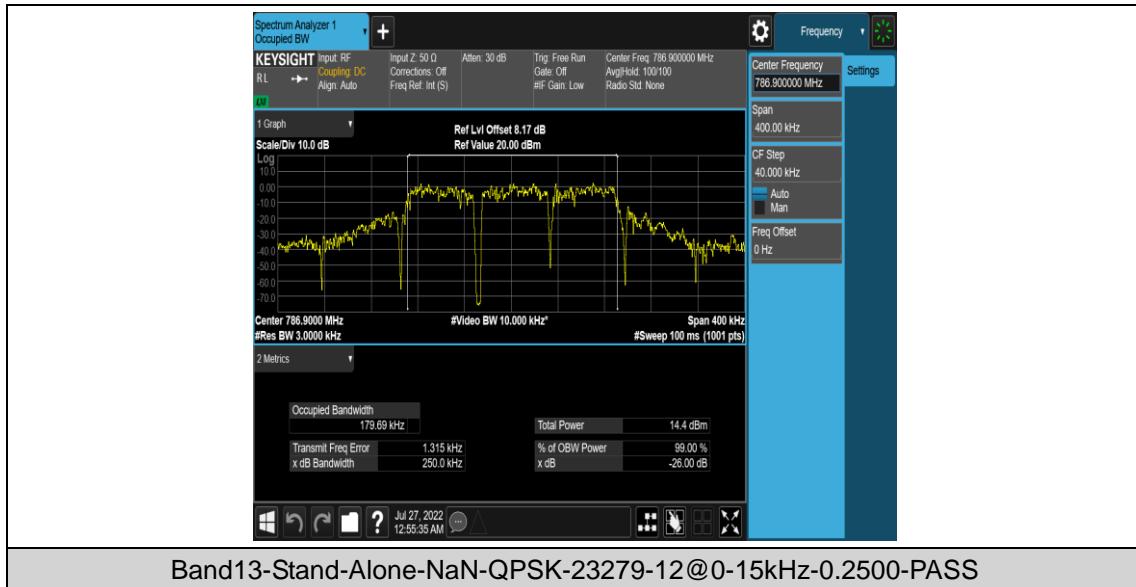

Band13-Stand-Alone-NaN-QPSK-23279-12@0-15kHz-0.2500-PASS