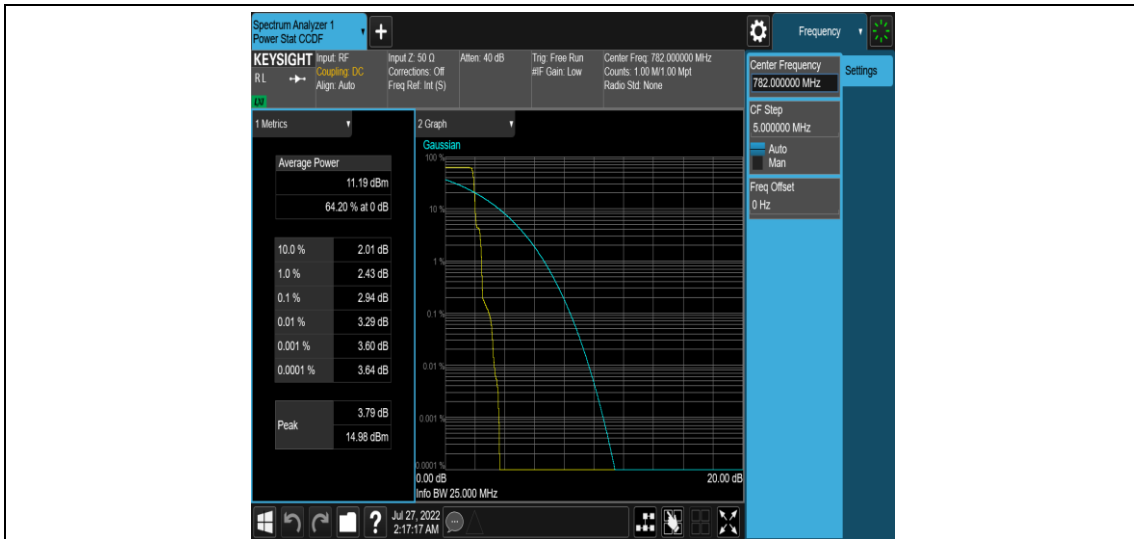

Band13-Stand-Alone-NaN-QPSK-23230-1 @0-3.75kHz-2.94-<=13-PASS