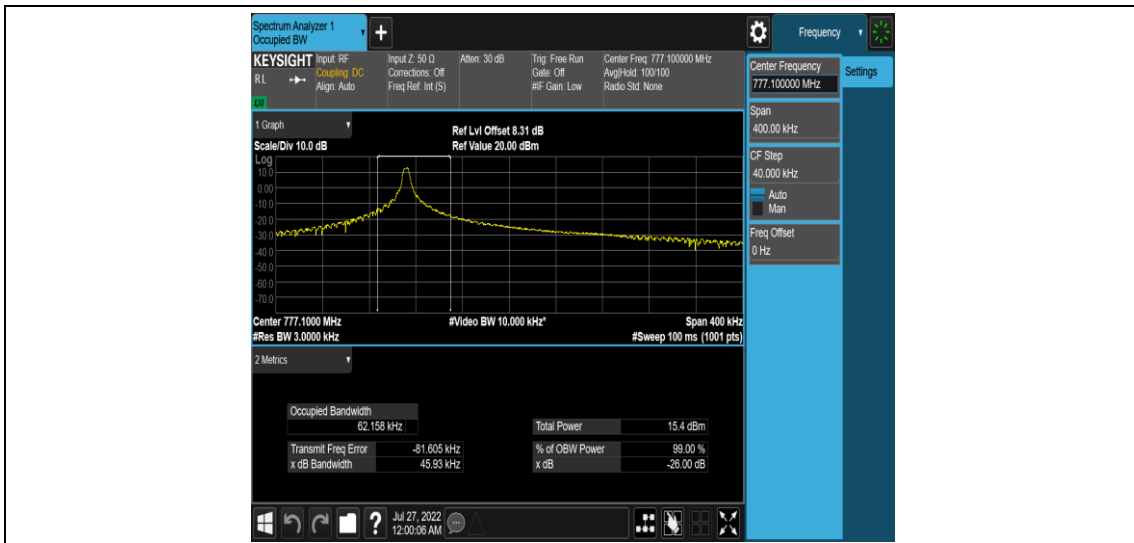

Test Graphs

Band13-Stand-Alone-NaN-BPSK-23181-1 @0-3.75kHz-0.0459-PASS