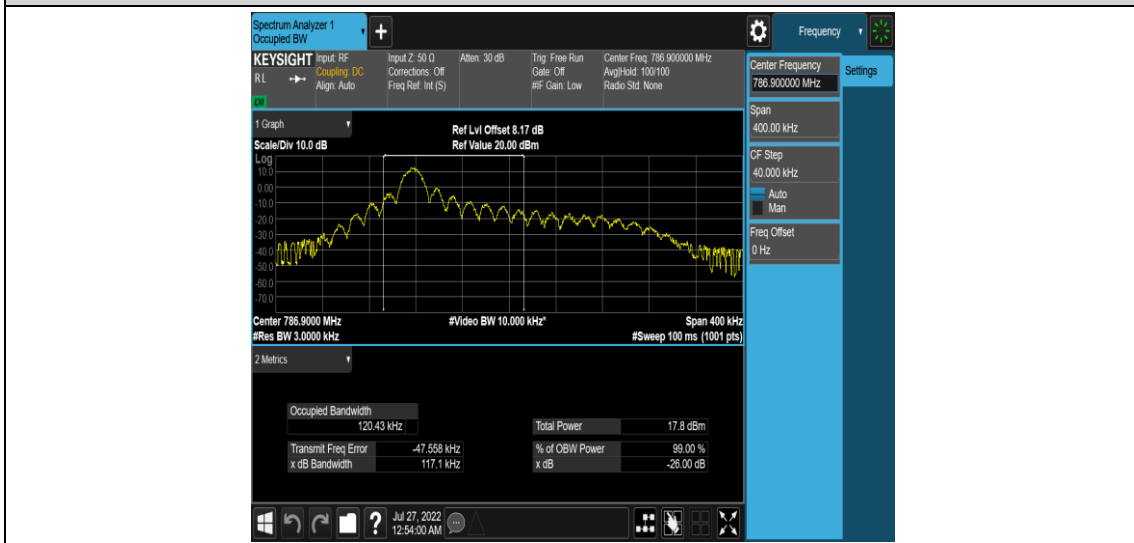

Band13-Stand-Alone-NaN-QPSK-23181-1@0-15kHz-0.1161-PASS

Band13-Stand-Alone-NaN-QPSK-23181-12@0-15kHz-0.2480-PASS

Band13-Stand-Alone-NaN-QPSK-23230-1 @0-15kHz-0.1155-PASS

Band13-Stand-Alone-NaN-QPSK-23230-12 @0-15kHz-0.2496-PASS