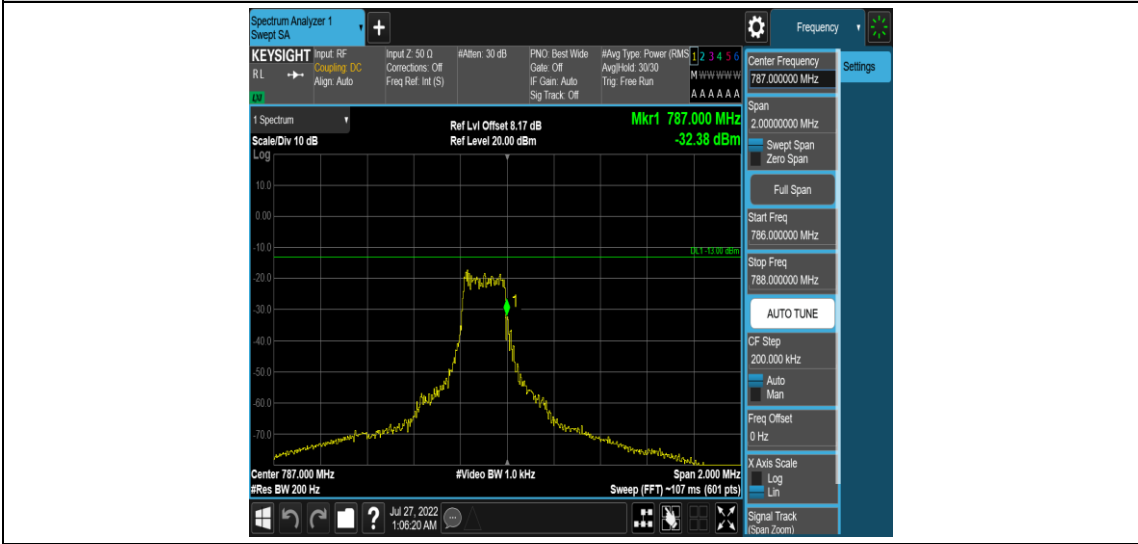

Band13-Stand-Alone-NaN-BPSK-23279-12 @ 0-15kHz--32.38-PASS