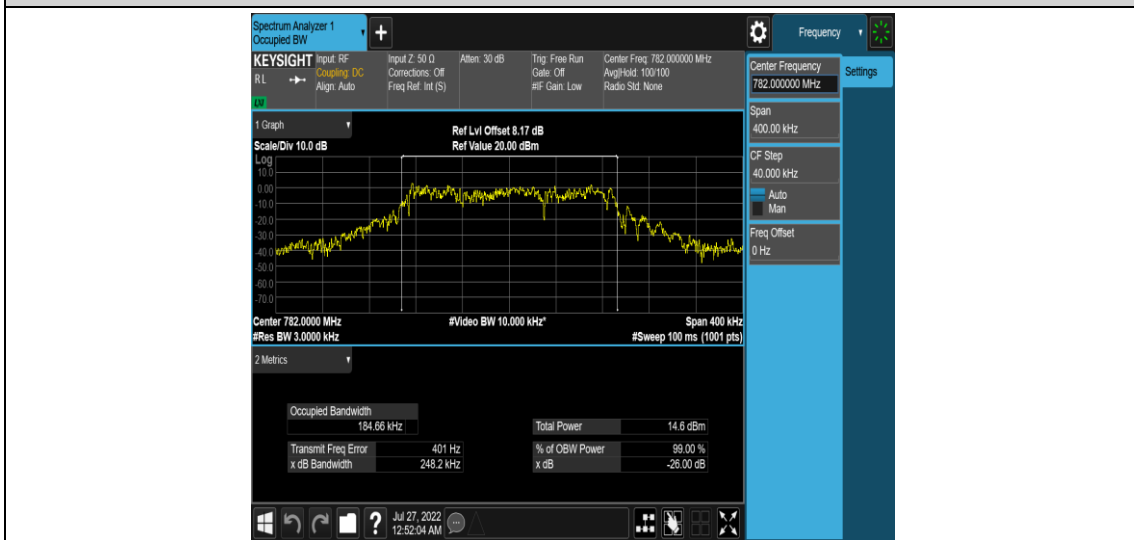

Band13-Stand-Alone-NaN-BPSK-23230-12 @ 0-15kHz-0.2482-PASS