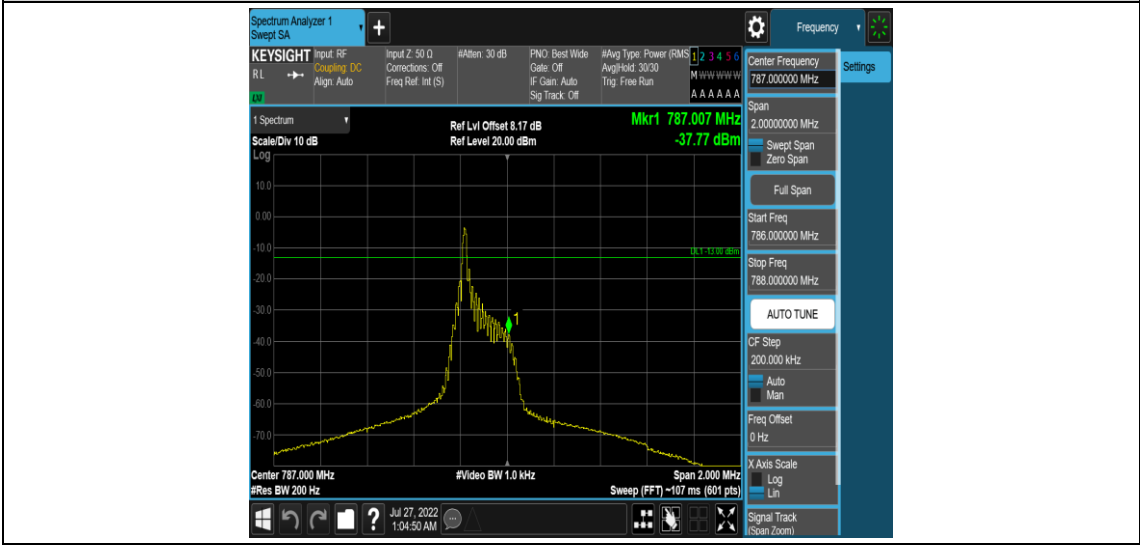

Band13-Stand-Alone-NaN-QPSK-23279-1 @ 0-15kHz--37.77-PASS