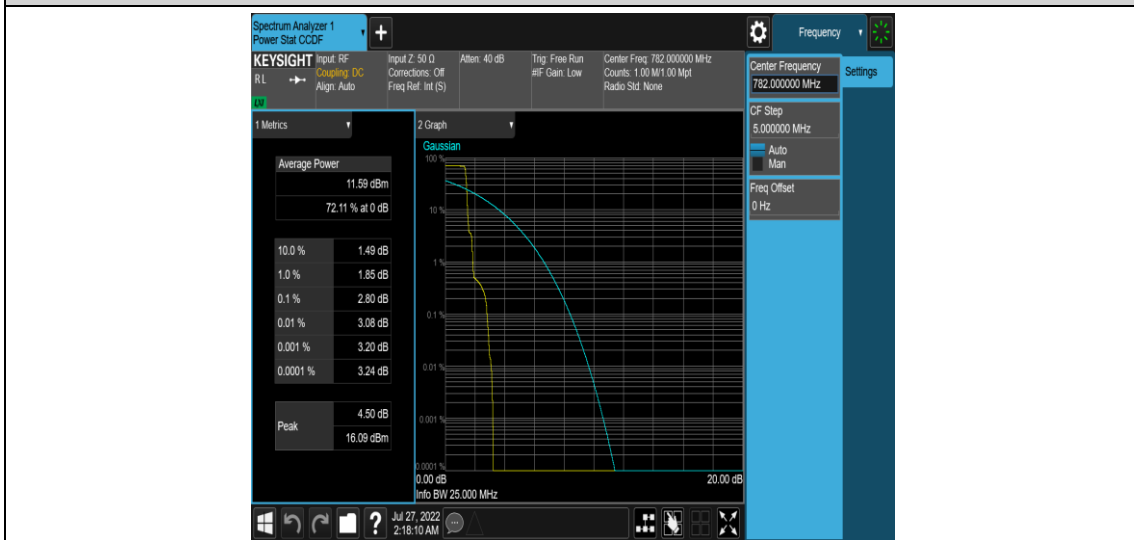

Band13-Stand-Alone-NaN-BPSK-23230-1 @47-3.75kHz-2.8-<=13-PASS