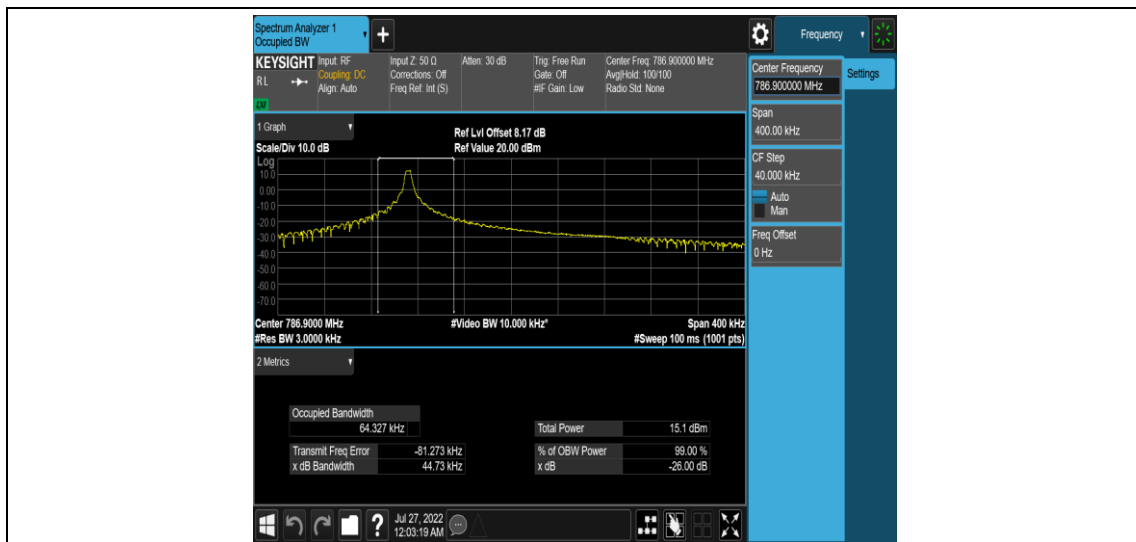

Band13-Stand-Alone-NaN-BPSK-23279-1 @0-3.75kHz-0.0447-PASS