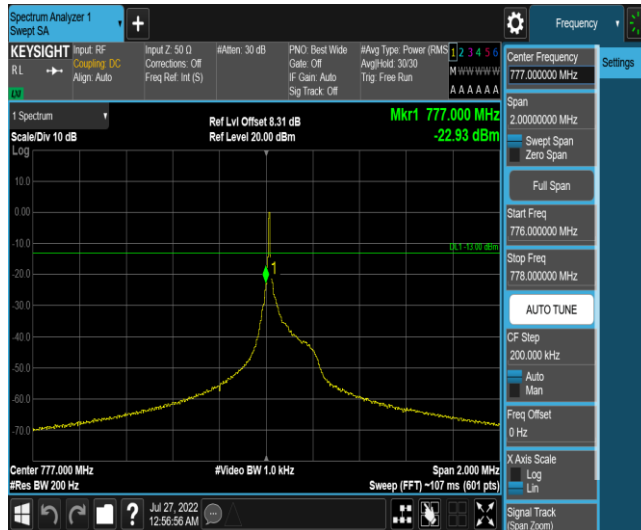

Test Graphs

Band13-Stand-Alone-NaN-BPSK-23181-1 @0-3.75kHz--23.08-PASS

Band13-Stand-Alone-NaN-BPSK-23181-1 @47-3.75kHz--43.47-PASS

Band13-Stand-Alone-NaN-BPSK-23279-1 @0-3.75kHz--45.06-PASS

Band13-Stand-Alone-NaN-BPSK-23279-1 @47-3.75kHz--22.81-PASS