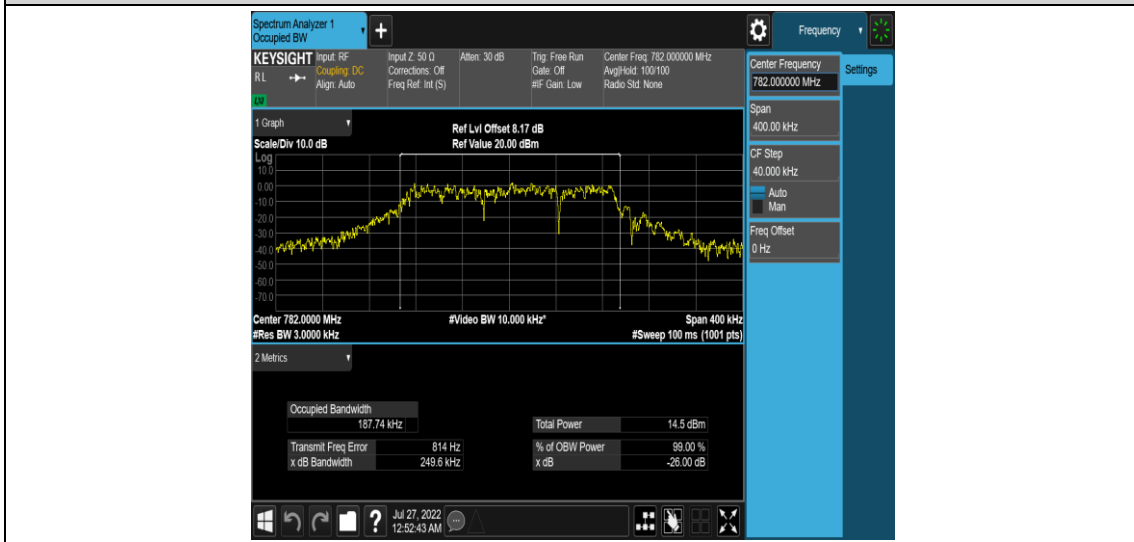

Band13-Stand-Alone-NaN-QPSK-23230-12 @0-15kHz-0.2496-PASS