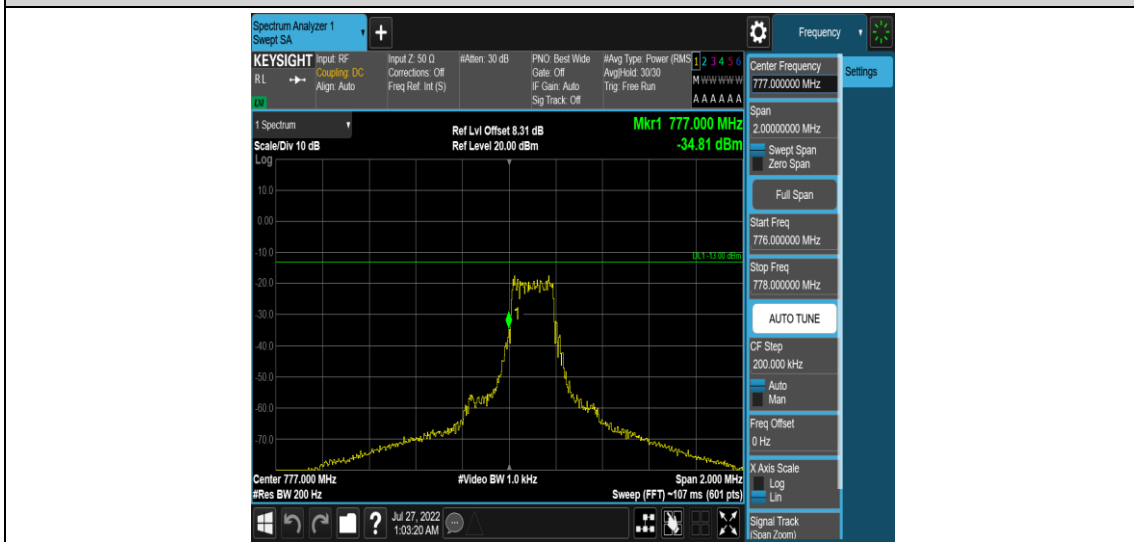

Band13-Stand-Alone-NaN-BPSK-23181-12 @ 0-15kHz--34.81-PASS