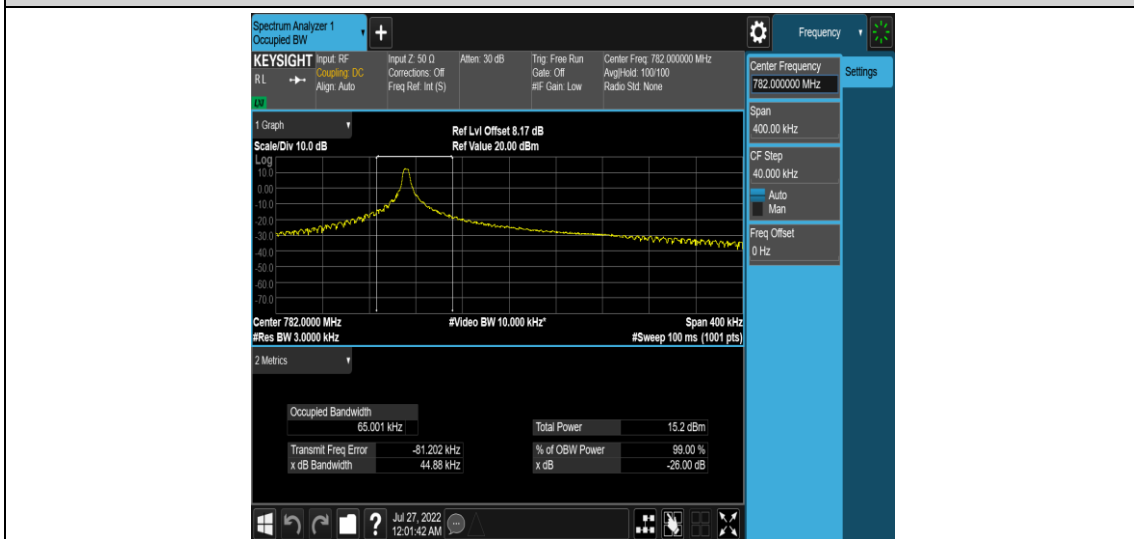

Band13-Stand-Alone-NaN-BPSK-23230-1 @0-3.75kHz-0.0449-PASS