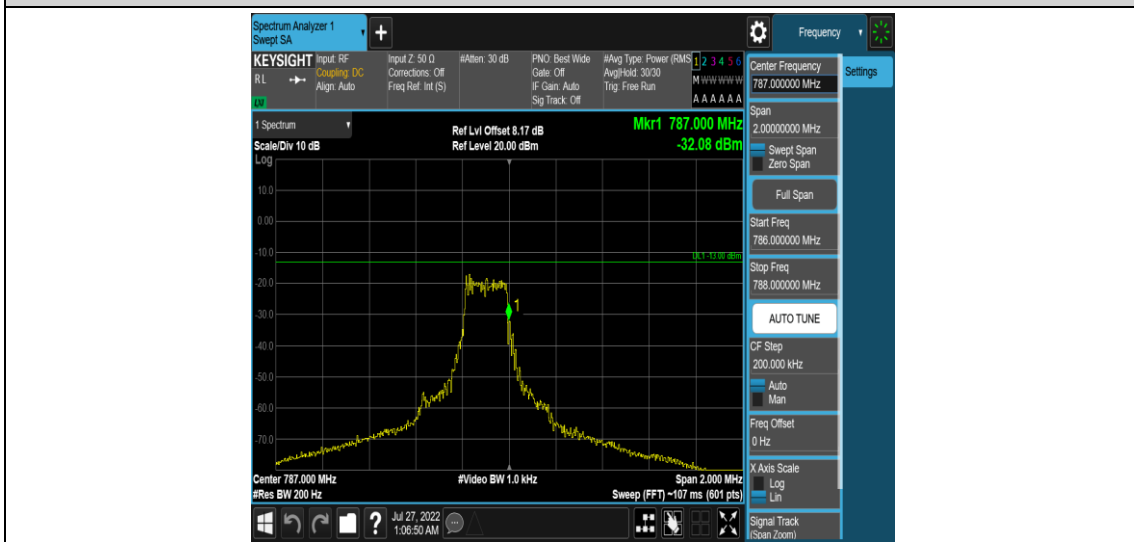

Band13-Stand-Alone-NaN-QPSK-23279-12 @ 0-15kHz--32.08-PASS