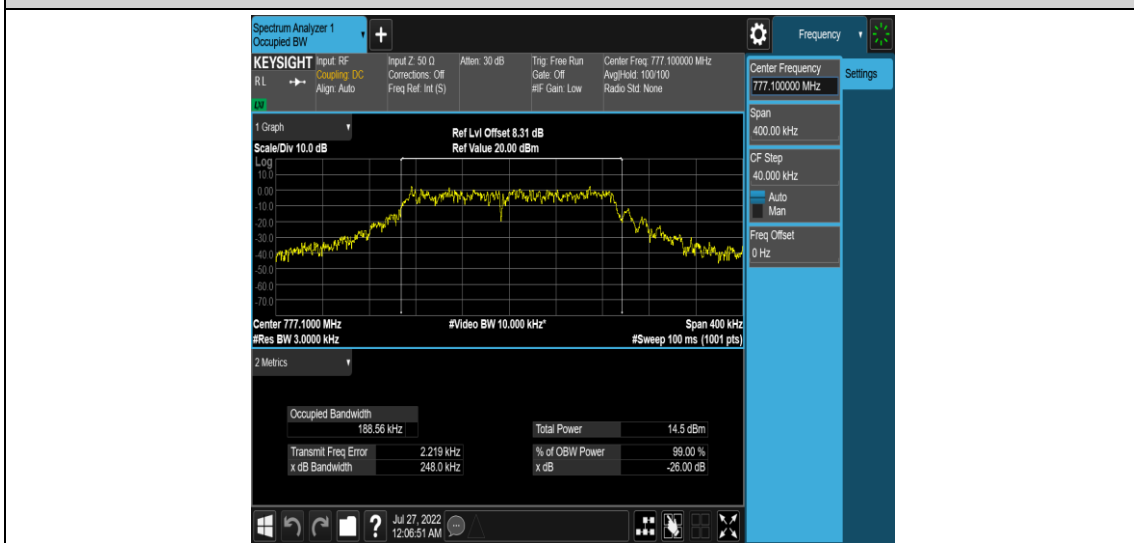

Band13-Stand-Alone-NaN-QPSK-23181-12@0-15kHz-0.2480-PASS