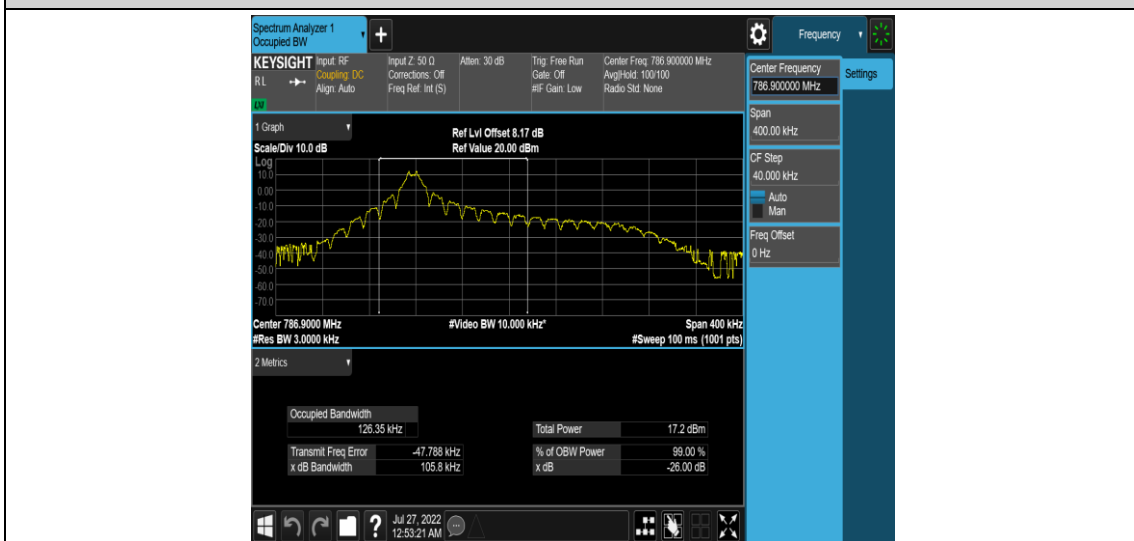

Band13-Stand-Alone-NaN-BPSK-23279-1 @ 0-15kHz-0.1058-PASS