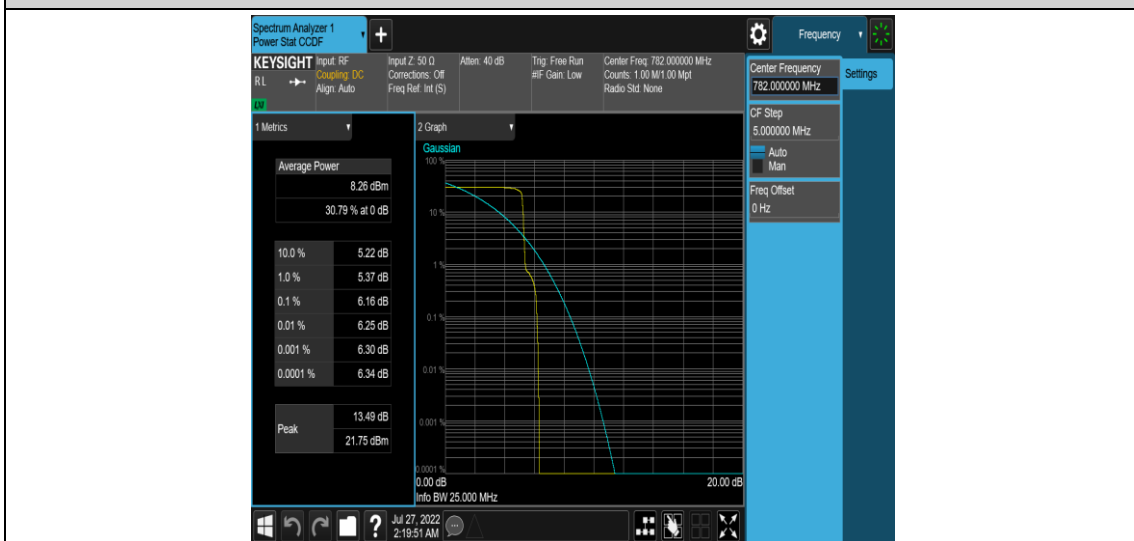

Test Graphs

Band13-Stand-Alone-NaN-BPSK-23230-1 @0-3.75kHz-2.75-<=13-PASS

Band13-Stand-Alone-NaN-BPSK-23230-1 @47-3.75kHz-2.8-<=13-PASS

Band13-Stand-Alone-NaN-QPSK-23230-1 @0-3.75kHz-2.94-<=13-PASS

Band13-Stand-Alone-NaN-QPSK-23230-1 @47-3.75kHz-2.94-<=13-PASS