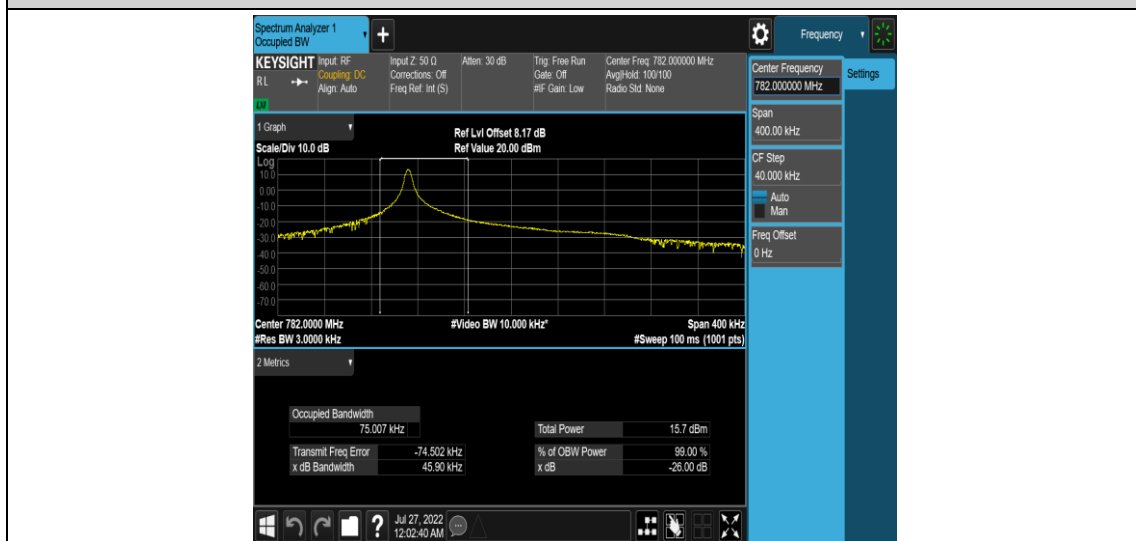

Test Graphs

Band13-Stand-Alone-NaN-BPSK-23181-1 @0-3.75kHz-0.0459-PASS

Band13-Stand-Alone-NaN-BPSK-23230-1 @0-3.75kHz-0.0449-PASS

Band13-Stand-Alone-NaN-BPSK-23279-1 @0-3.75kHz-0.0447-PASS

Band13-Stand-Alone-NaN-QPSK-23181-1 @0-3.75kHz-0.0465-PASS