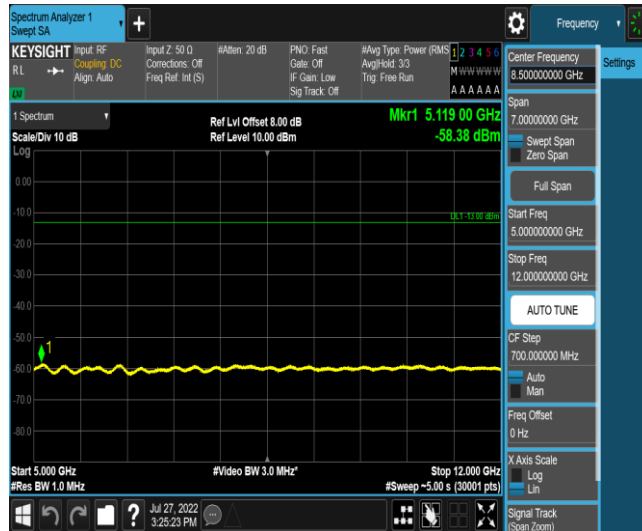

Test Graphs

Band12-Stand-Alone-NaN-QPSK-23011-1 @0-3.75kHz-0.15-30-0.15~30MHz@-52.07dBm--2
3-PASS

Band12-Stand-Alone-NaN-QPSK-23011-1 @0-3.75kHz-30-1000-30~1000MHz@-34.5dBm--1
3-PASS

Band12-Stand-Alone-NaN-QPSK-23011-1 @0-3.75kHz-1000-5000-1000~5000MHz@-37.17dBm--13-PASS