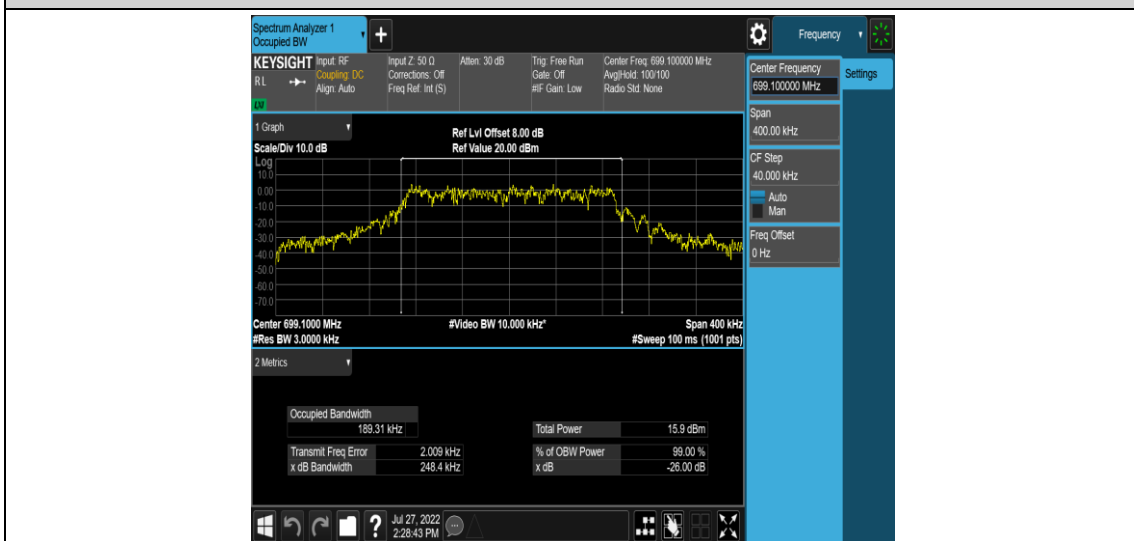

Band12-Stand-Alone-NaN-BPSK-23011-12 @0-15kHz-0.2484-PASS