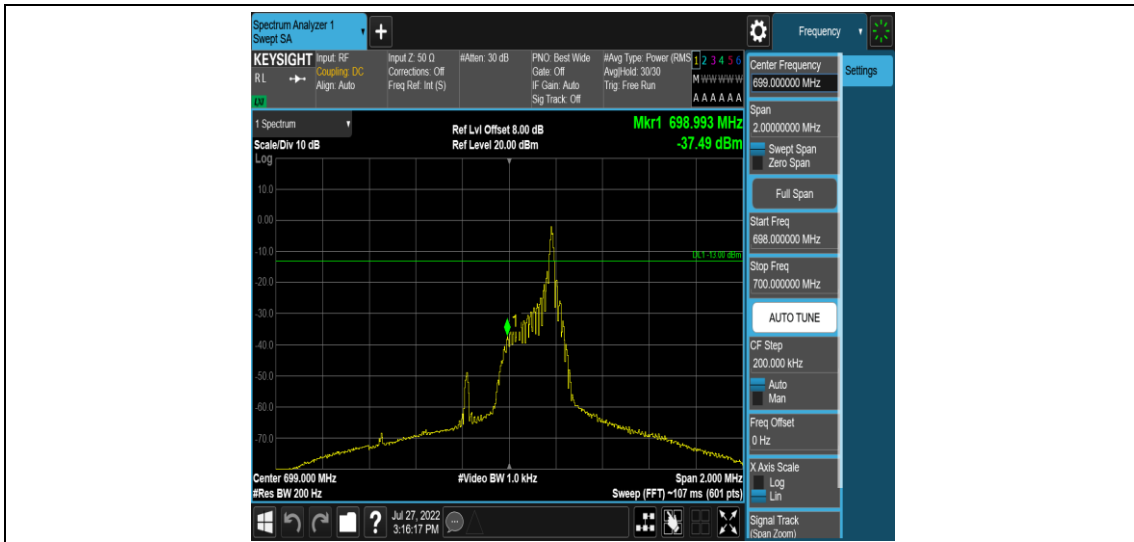

Band12-Stand-Alone-NaN-BPSK-23011-1 @ 11-15kHz--37.49-PASS