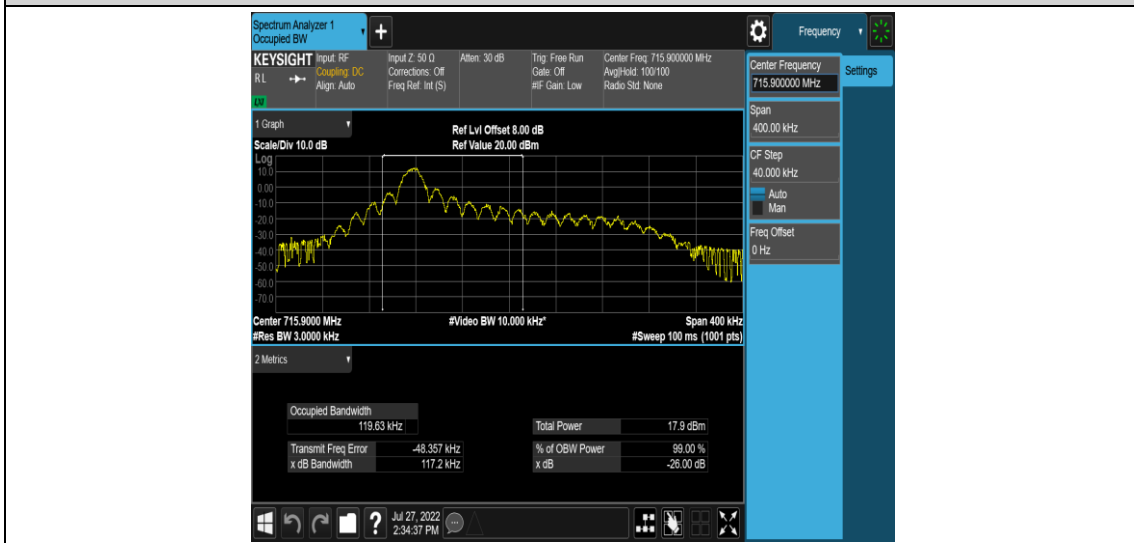

Band12-Stand-Alone-NaN-QPSK-23011-1@0-15kHz-0.1029-PASS

Band12-Stand-Alone-NaN-QPSK-23011-12@0-15kHz-0.2447-PASS

Band12-Stand-Alone-NaN-QPSK-23095-1 @0-15kHz-0.1153-PASS

Band12-Stand-Alone-NaN-QPSK-23095-12 @0-15kHz-0.2499-PASS