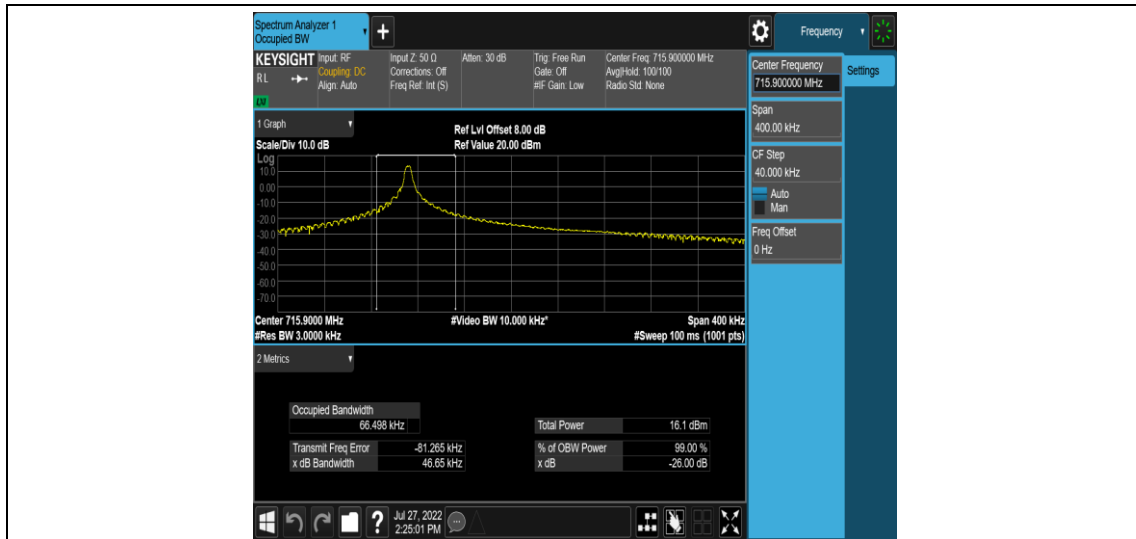

Band12-Stand-Alone-NaN-BPSK-23179-1 @0-3.75kHz-0.0467-PASS