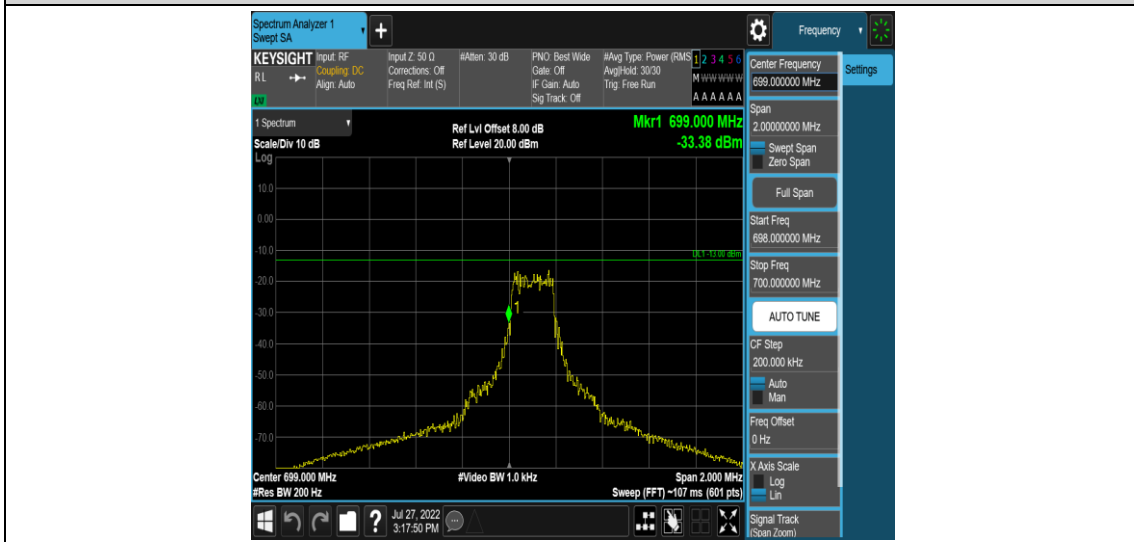

Band12-Stand-Alone-NaN-BPSK-23011-12 @ 0-15kHz--33.38-PASS