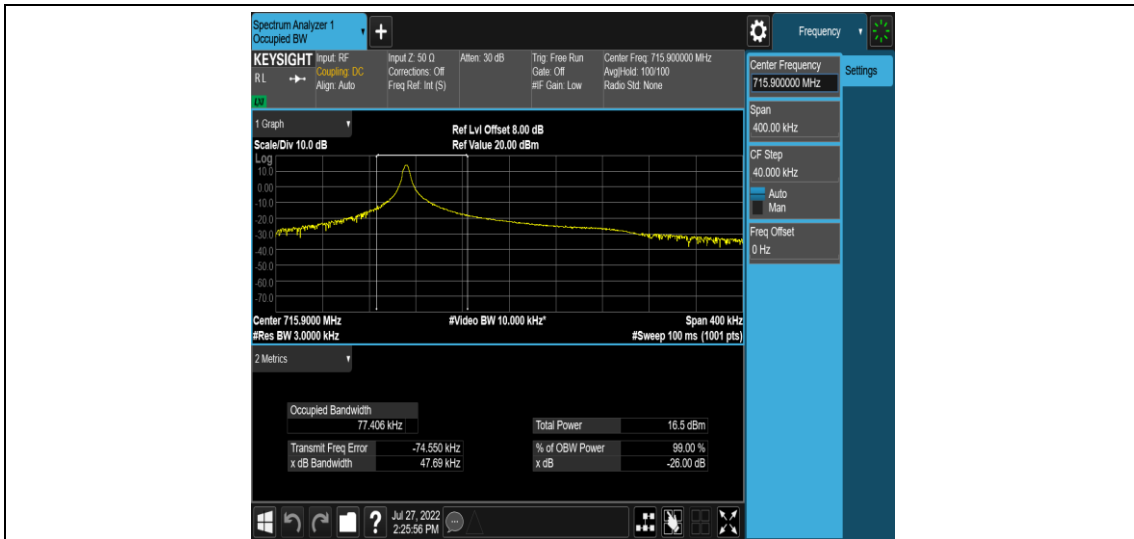

Band12-Stand-Alone-NaN-QPSK-23179-1 @0-3.75kHz-0.0477-PASS