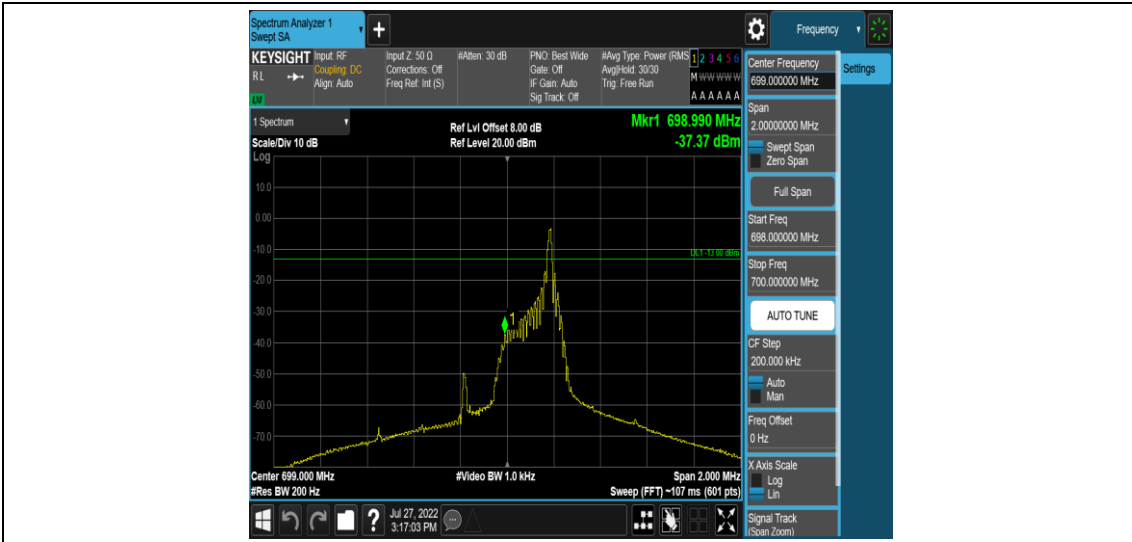

Band12-Stand-Alone-NaN-QPSK-23011-1 @ 11-15kHz--37.37-PASS