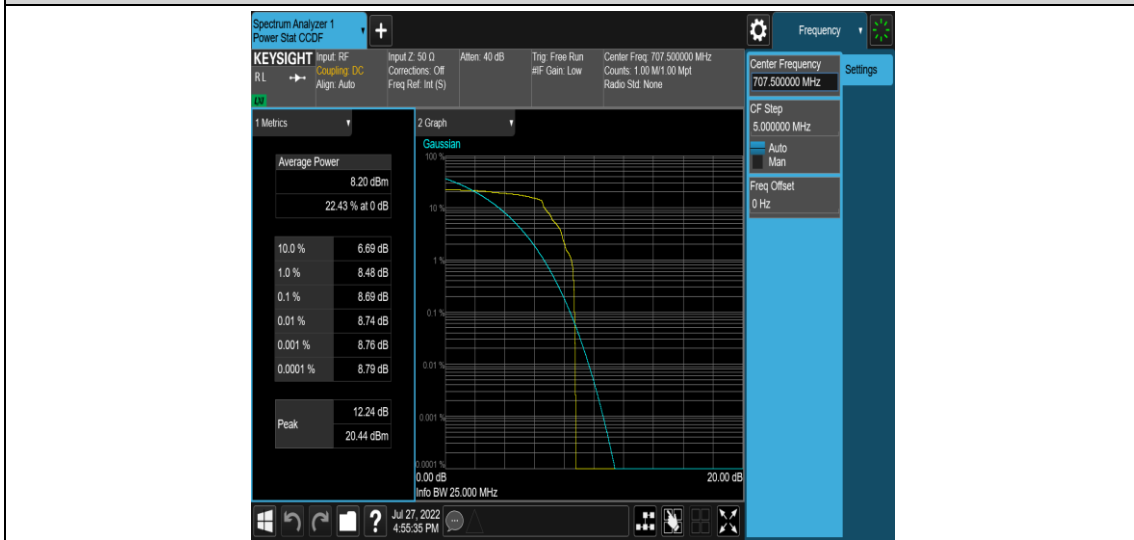

Band12-Stand-Alone-NaN-BPSK-23095-3 @ 3-15kHz-8.69-<=13-PASS