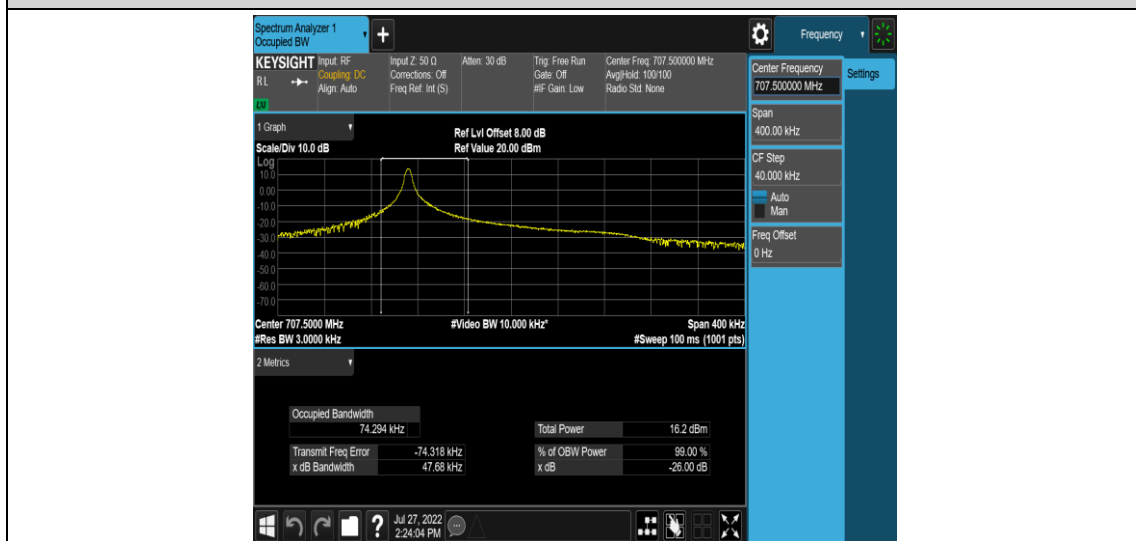

Test Graphs

Band12-Stand-Alone-NaN-BPSK-23011-1 @0-3.75kHz-0.0468-PASS

Band12-Stand-Alone-NaN-BPSK-23095-1 @0-3.75kHz-0.0459-PASS

Band12-Stand-Alone-NaN-BPSK-23179-1 @0-3.75kHz-0.0467-PASS

Band12-Stand-Alone-NaN-QPSK-23011-1 @0-3.75kHz-0.0470-PASS