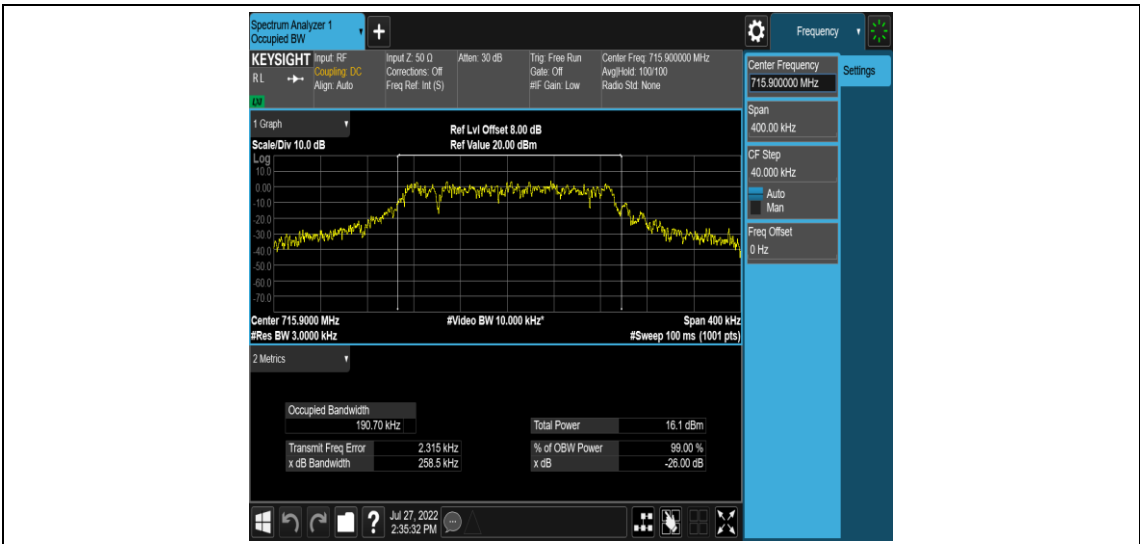

Band12-Stand-Alone-NaN-BPSK-23179-12@0-15kHz-0.2585-PASS