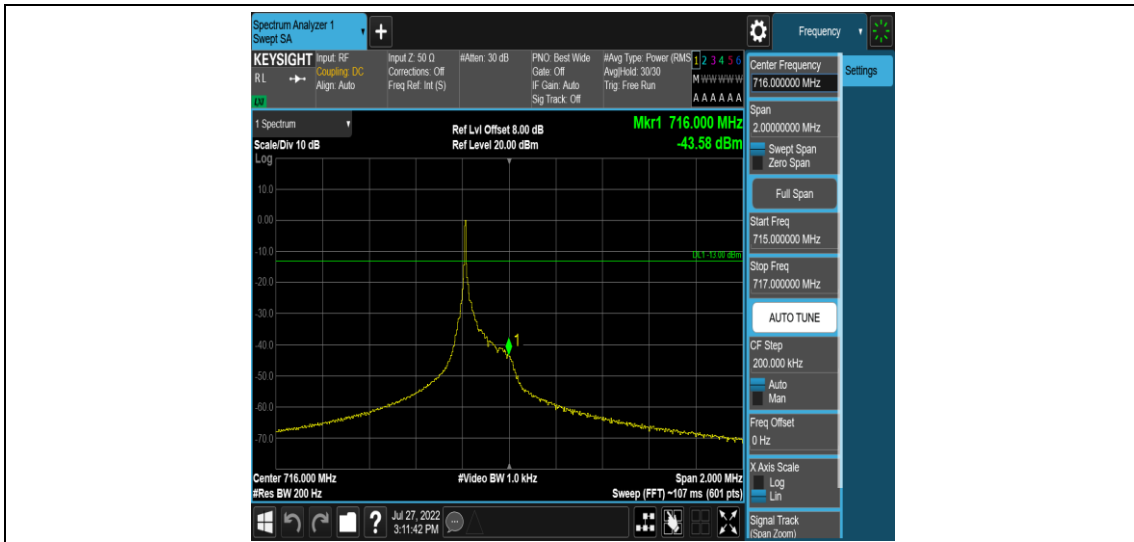

Band12-Stand-Alone-NaN-QPSK-23179-1 @0-3.75kHz--43.58-PASS