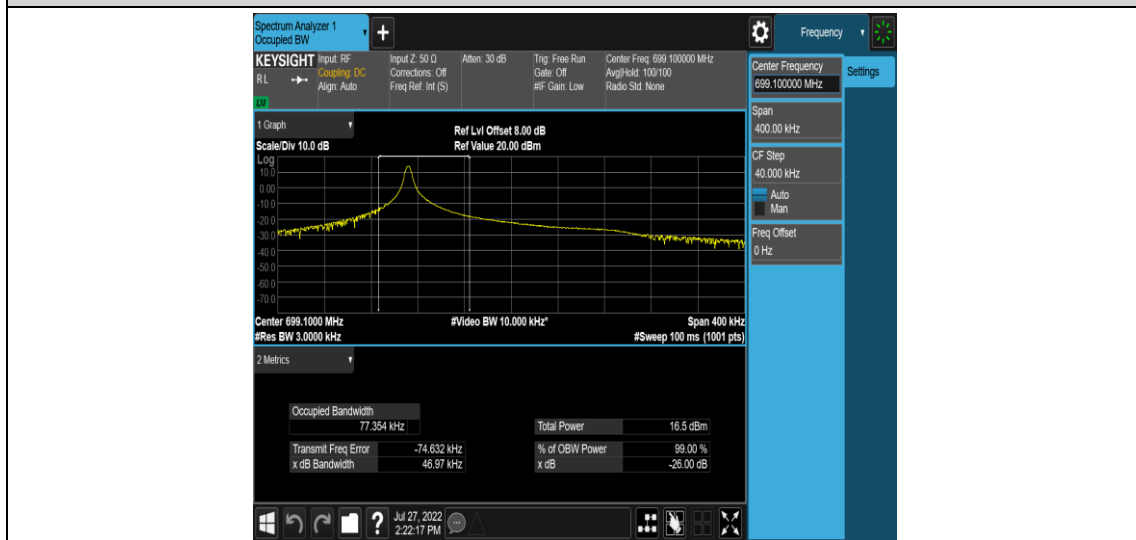

Test Graphs

Band12-Stand-Alone-NaN-BPSK-23011-1 @0-3.75kHz-0.0468-PASS

Band12-Stand-Alone-NaN-BPSK-23095-1 @0-3.75kHz-0.0459-PASS

Band12-Stand-Alone-NaN-BPSK-23179-1 @0-3.75kHz-0.0467-PASS

Band12-Stand-Alone-NaN-QPSK-23011-1 @0-3.75kHz-0.0470-PASS