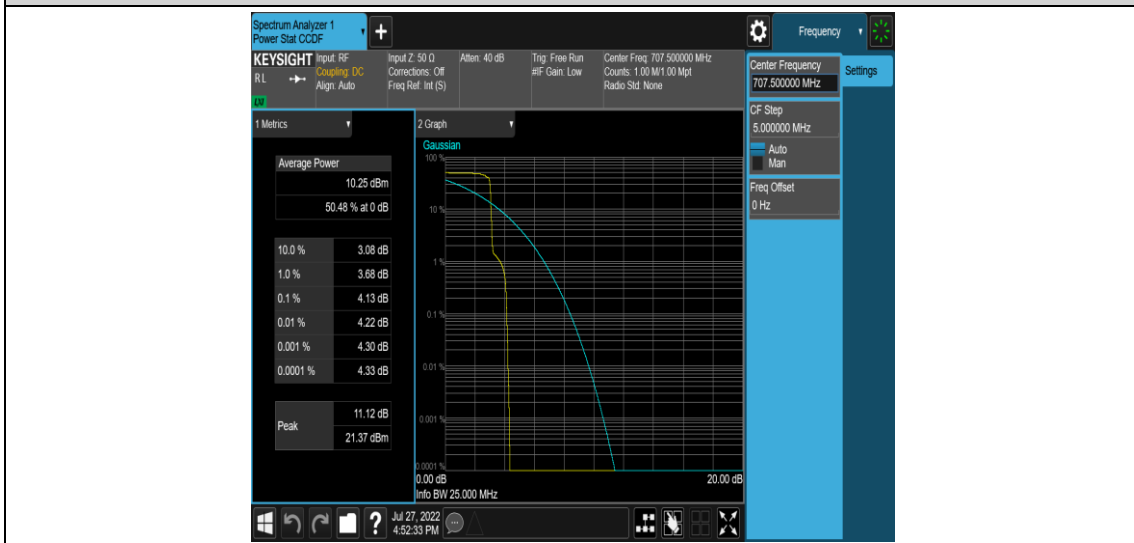

Test Graphs

Band12-Stand-Alone-NaN-BPSK-23095-1 @0-3.75kHz-2.15-<=13-PASS

Band12-Stand-Alone-NaN-BPSK-23095-1 @47-3.75kHz-2.5-<=13-PASS

Band12-Stand-Alone-NaN-QPSK-23095-1 @0-3.75kHz-3.63-<=13-PASS

Band12-Stand-Alone-NaN-QPSK-23095-1 @47-3.75kHz-2.38-<=13-PASS