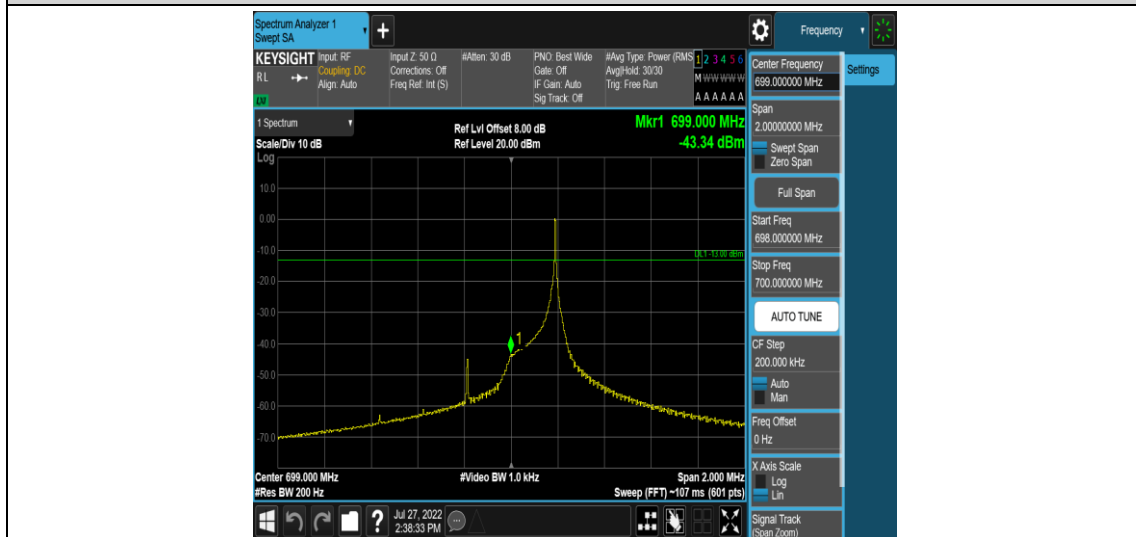

Band12-Stand-Alone-NaN-BPSK-23011-1 @47-3.75kHz--43.34-PASS