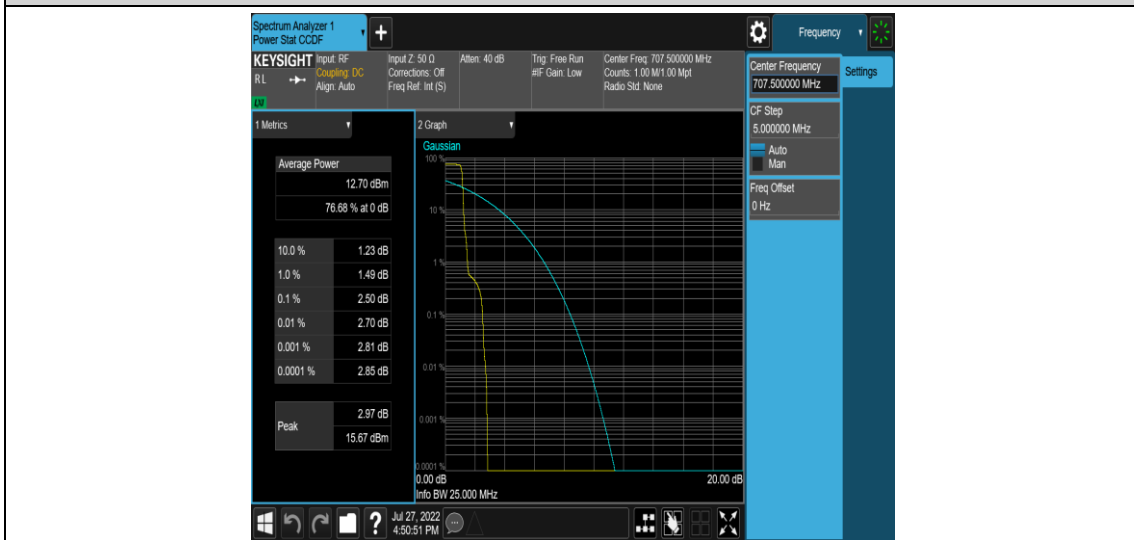

Band12-Stand-Alone-NaN-BPSK-23095-1 @47-3.75kHz-2.5-<=13-PASS