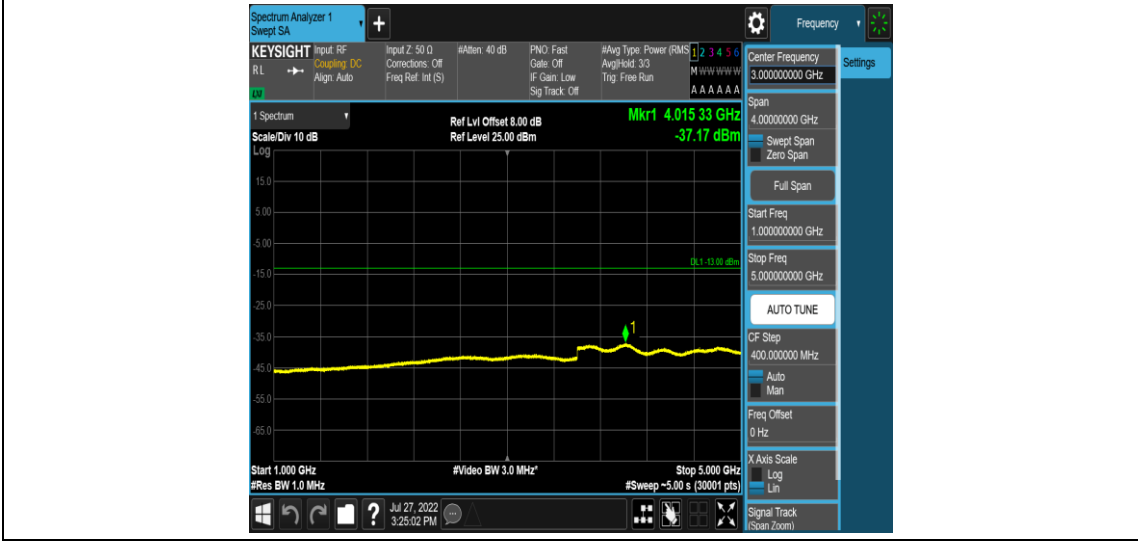

Test Graphs

Band12-Stand-Alone-NaN-QPSK-23011-1 @0-3.75kHz-0.15-30-0.15~30MHz@-52.07dBm--2
3-PASS

Band12-Stand-Alone-NaN-QPSK-23011-1 @0-3.75kHz-30-1000-30~1000MHz@-34.5dBm--1
3-PASS

Band12-Stand-Alone-NaN-QPSK-23011-1 @0-3.75kHz-1000-5000-1000~5000MHz@-37.17dBm--13-PASS