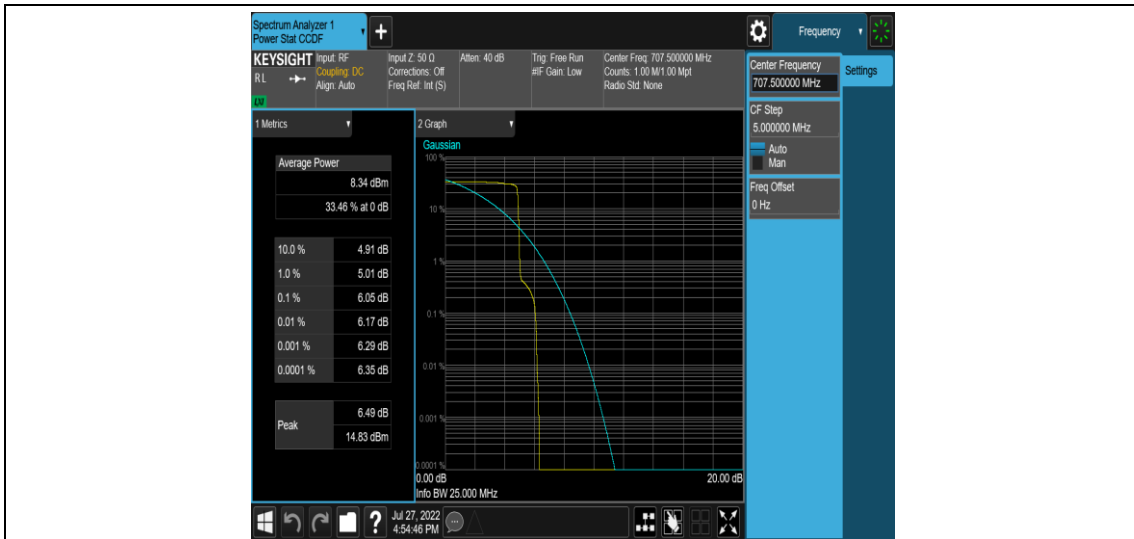

Band12-Stand-Alone-NaN-QPSK-23095-1 @ 11-15kHz-6.05-<=13-PASS

Band12-Stand-Alone-NaN-QPSK-23095-3 @ 3-15kHz-10.52-<=13-PASS

Appendix C: Emission Bandwidth for NB1

Test Result

Band	SCS	BW	Modu	Channel	Tones	Result (MHz)	Verdict
Band12	3.75kHz	NaN	BPSK	23011	1@0	0.0468	PASS
Band12	3.75kHz	NaN	BPSK	23095	1@0	0.0459	PASS
Band12	3.75kHz	NaN	BPSK	23179	1@0	0.0467	PASS
Band12	3.75kHz	NaN	QPSK	23011	1@0	0.0470	PASS
Band12	3.75kHz	NaN	QPSK	23095	1@0	0.0477	PASS
Band12	3.75kHz	NaN	QPSK	23179	1@0	0.0477	PASS
Band12	15kHz	NaN	BPSK	23011	1@0	0.1009	PASS
Band12	15kHz	NaN	BPSK	23011	12@0	0.2484	PASS
Band12	15kHz	NaN	BPSK	23095	1@0	0.1058	PASS
Band12	15kHz	NaN	BPSK	23095	12@0	0.2580	PASS
Band12	15kHz	NaN	BPSK	23179	1@0	0.1063	PASS
Band12	15kHz	NaN	BPSK	23179	12@0	0.2585	PASS
Band12	15kHz	NaN	QPSK	23011	1@0	0.1029	PASS
Band12	15kHz	NaN	QPSK	23011	12@0	0.2447	PASS
Band12	15kHz	NaN	QPSK	23095	1@0	0.1153	PASS
Band12	15kHz	NaN	QPSK	23095	12@0	0.2499	PASS
Band12	15kHz	NaN	QPSK	23179	1@0	0.1172	PASS
Band12	15kHz	NaN	QPSK	23179	12@0	0.2493	PASS