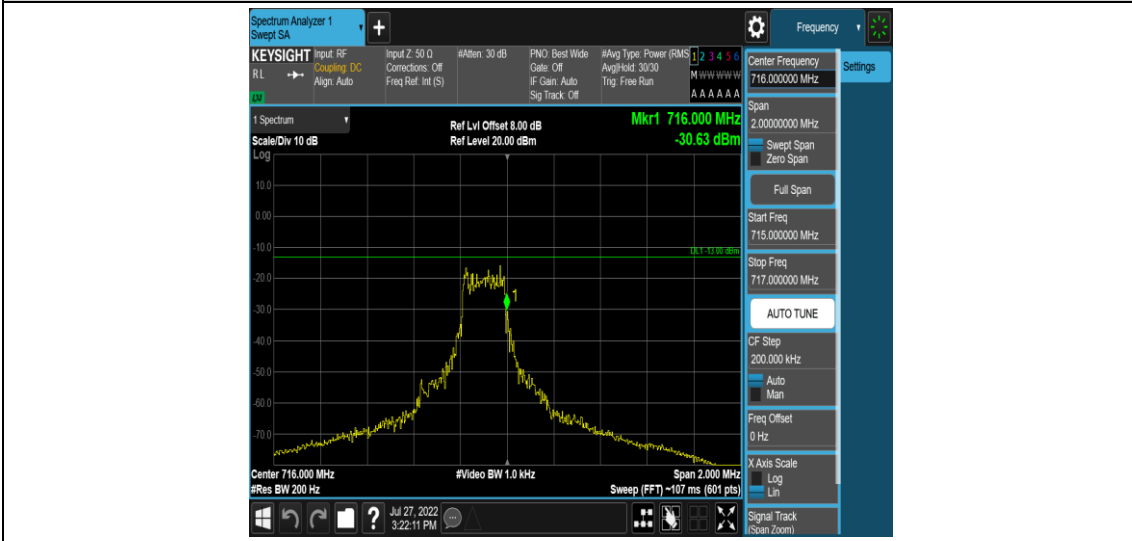

Band12-Stand-Alone-NaN-BPSK-23179-12 @ 0-15kHz--30.63-PASS