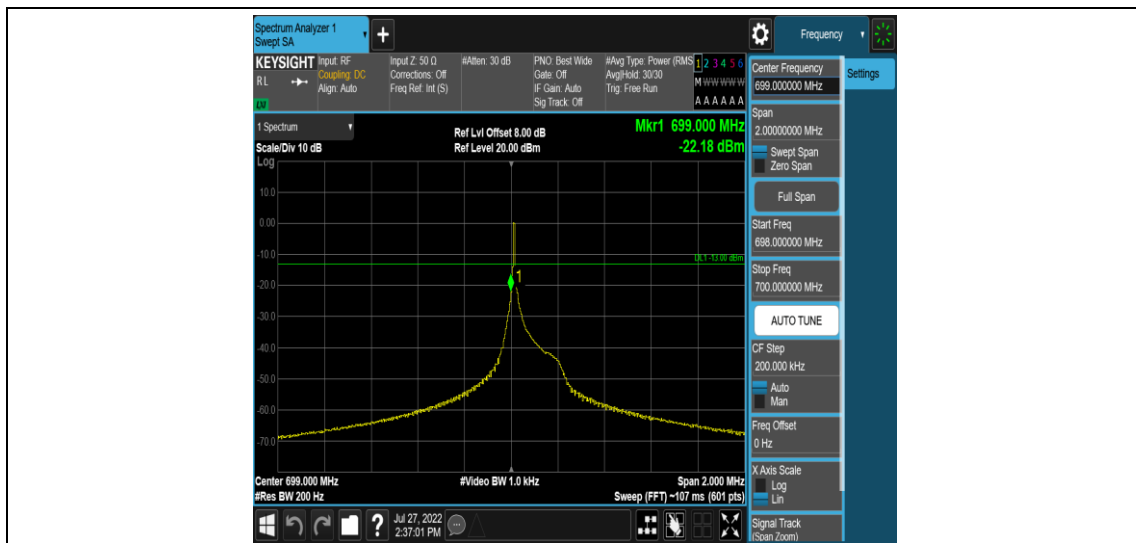

Test Graphs

Band12-Stand-Alone-NaN-BPSK-23011-1 @0-3.75kHz--22.18-PASS