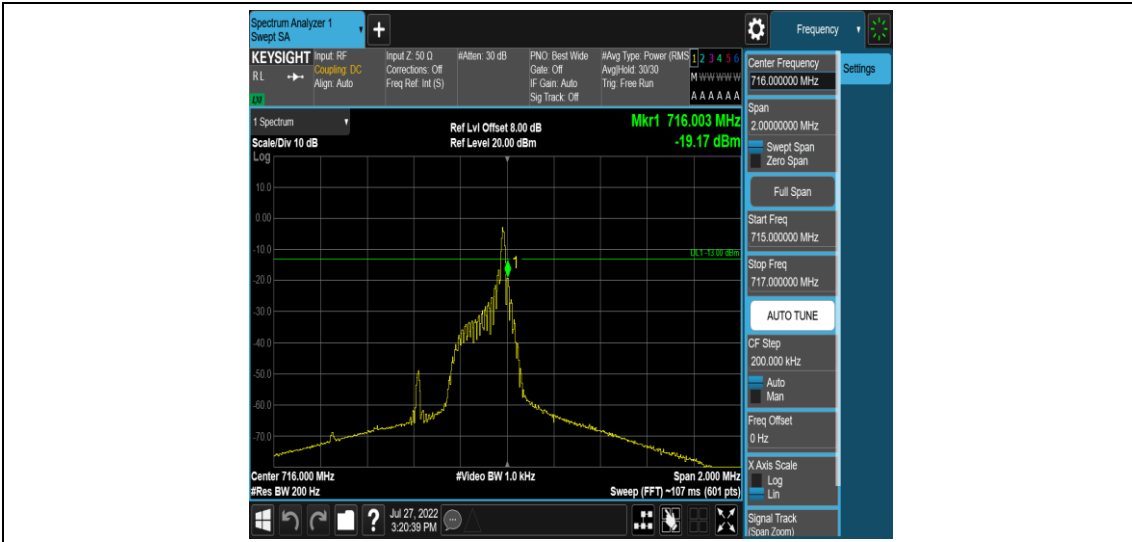

Band12-Stand-Alone-NaN-BPSK-23011-1 @0-15kHz--18.37-PASS

Band12-Stand-Alone-NaN-BPSK-23011-1 @ 11-15kHz--37.49-PASS

Band12-Stand-Alone-NaN-BPSK-23011-12 @ 0-15kHz--33.38-PASS

Band12-Stand-Alone-NaN-BPSK-23179-1 @ 0-15kHz--37.85-PASS