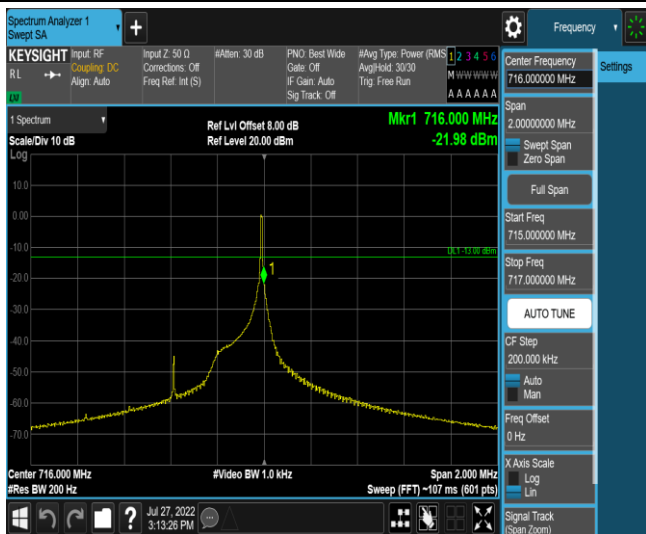

Test Graphs

Band12-Stand-Alone-NaN-BPSK-23011-1 @0-3.75kHz--22.18-PASS

Band12-Stand-Alone-NaN-BPSK-23011-1 @47-3.75kHz--43.34-PASS

Band12-Stand-Alone-NaN-BPSK-23179-1 @0-3.75kHz--45.07-PASS

Band12-Stand-Alone-NaN-BPSK-23179-1 @47-3.75kHz--21.98-PASS