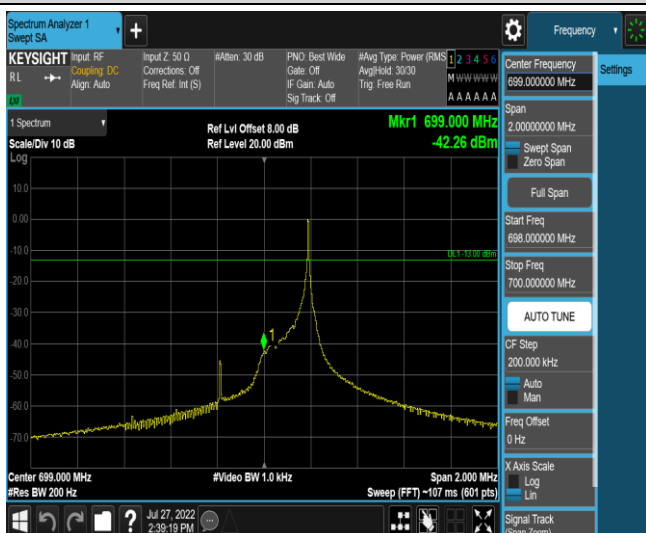

Band12-Stand-Alone-NaN-QPSK-23011-1 @0-3.75kHz--21.88-PASS

Band12-Stand-Alone-NaN-QPSK-23011-1 @47-3.75kHz--42.26-PASS