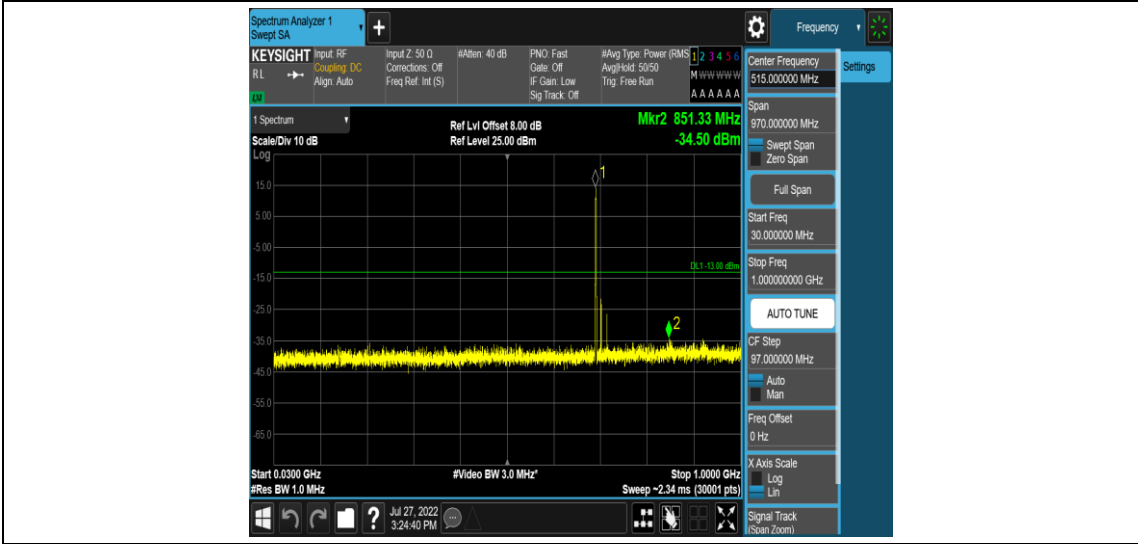

Band12-Stand-Alone-NaN-QPSK-23011-1 @0-3.75kHz-0.15-30-0.15~30MHz@-52.07dBm--2
3-PASS