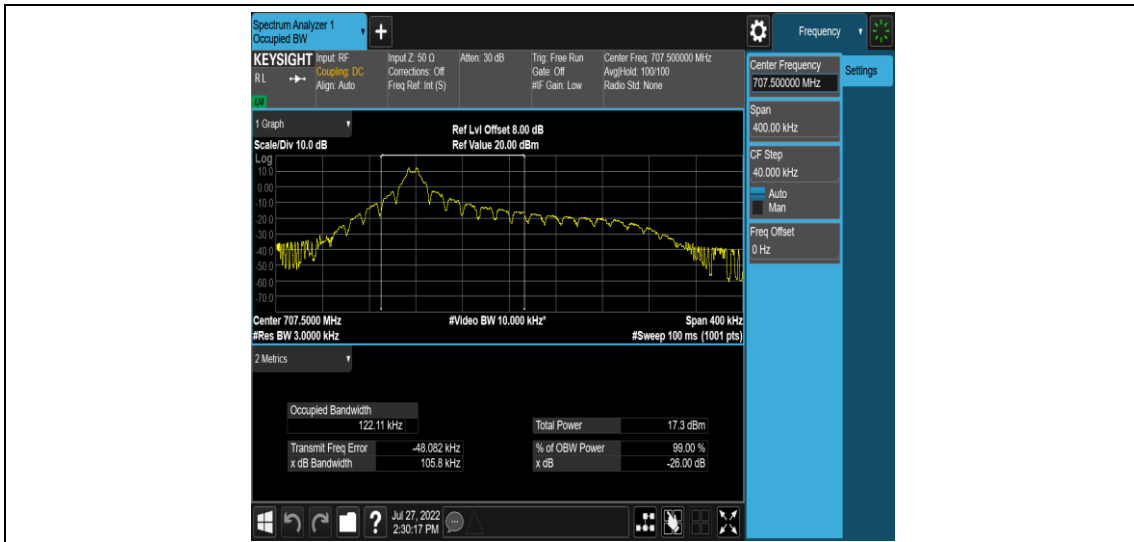

Band12-Stand-Alone-NaN-QPSK-23095-1 @0-3.75kHz-0.0477-PASS

Band12-Stand-Alone-NaN-QPSK-23179-1 @0-3.75kHz-0.0477-PASS

Band12-Stand-Alone-NaN-BPSK-23011-1 @0-15kHz-0.1009-PASS

Band12-Stand-Alone-NaN-BPSK-23011-12 @0-15kHz-0.2484-PASS