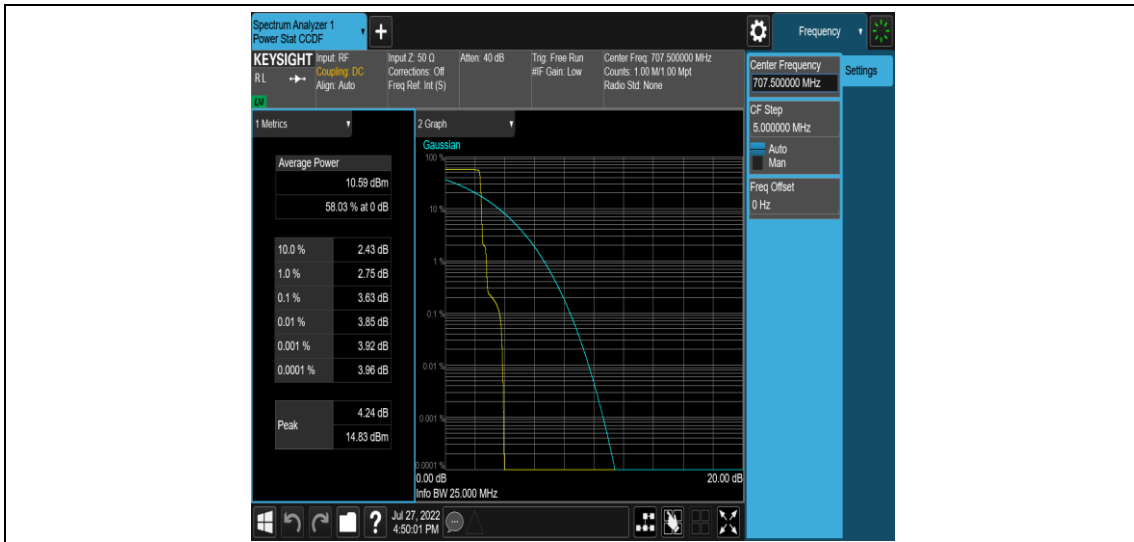

Band12-Stand-Alone-NaN-QPSK-23095-1 @0-3.75kHz-3.63-<=13-PASS