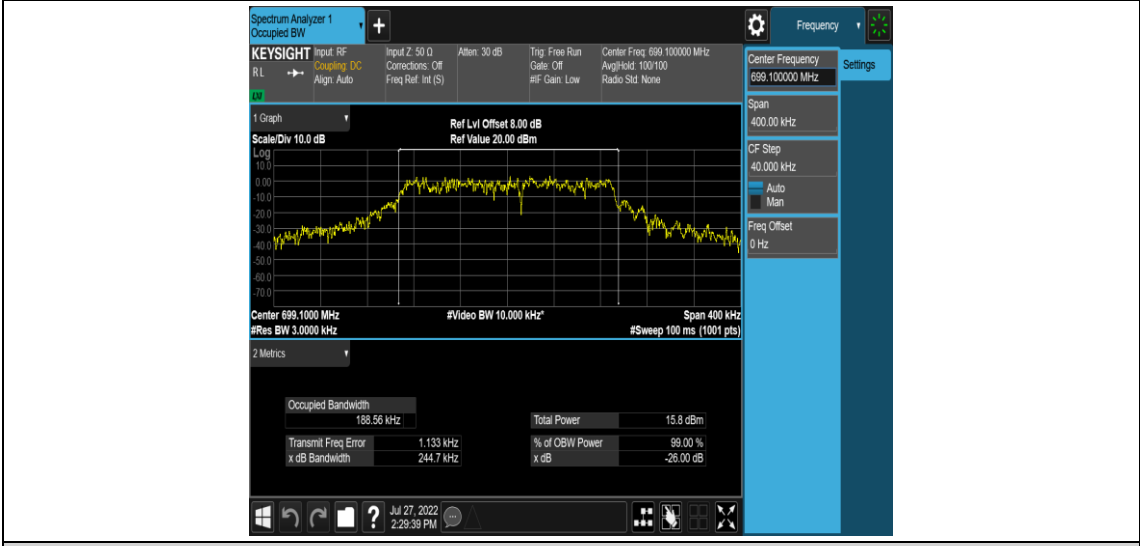

Band12-Stand-Alone-NaN-QPSK-23011-12@0-15kHz-0.2447-PASS