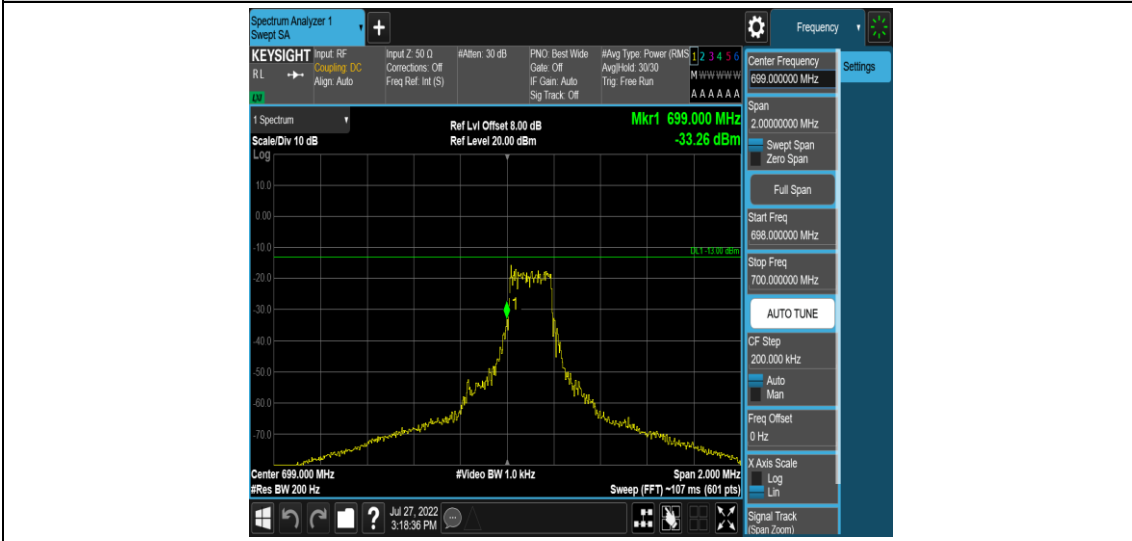

Band12-Stand-Alone-NaN-BPSK-23179-1 @ 11-15kHz--19.17-PASS

Band12-Stand-Alone-NaN-BPSK-23179-12 @ 0-15kHz--30.63-PASS

Band12-Stand-Alone-NaN-QPSK-23011-1 @ 0-15kHz--18.86-PASS

Band12-Stand-Alone-NaN-QPSK-23011-1 @ 11-15kHz--37.37-PASS