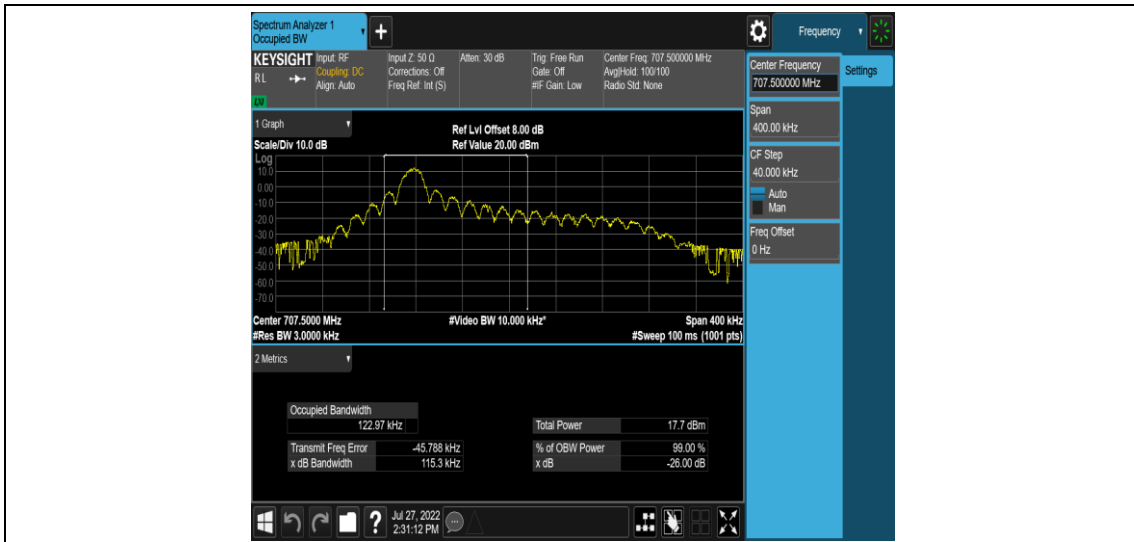

Band12-Stand-Alone-NaN-QPSK-23095-1 @0-15kHz-0.1153-PASS