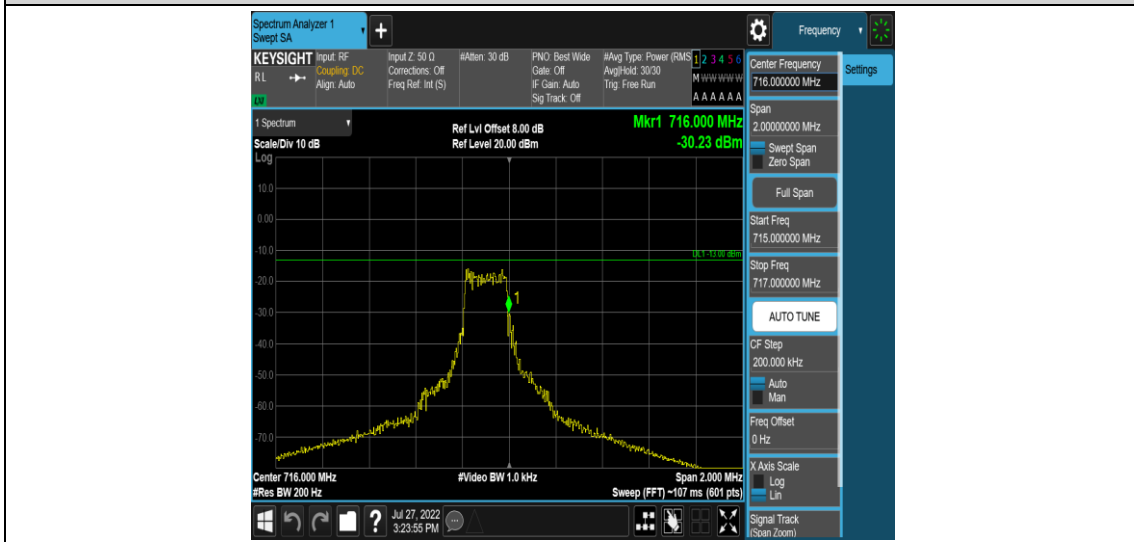

Band12-Stand-Alone-NaN-QPSK-23179-12 @ 0-15kHz--30.23-PASS