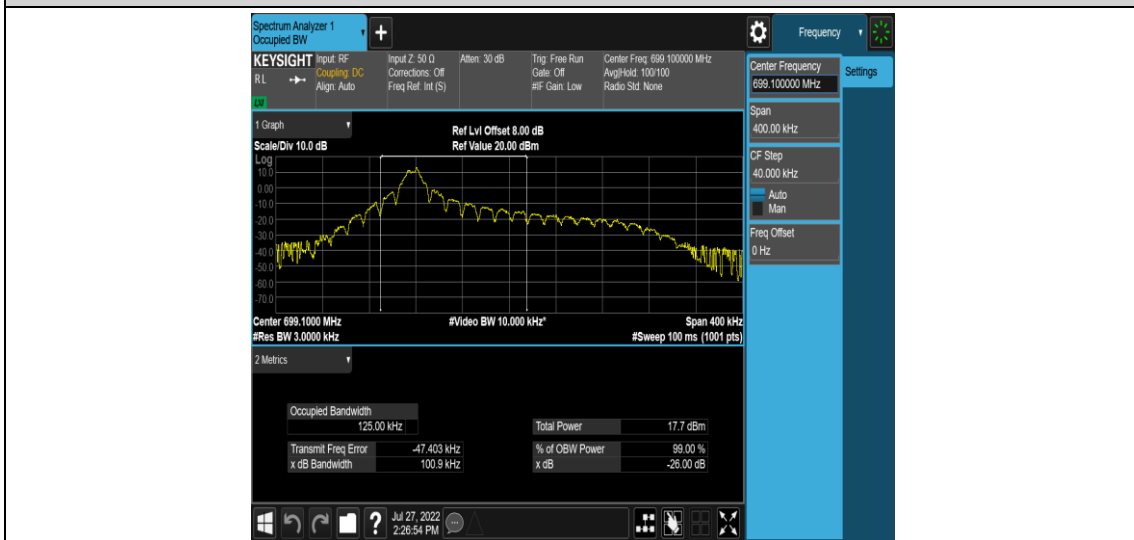

Band12-Stand-Alone-NaN-BPSK-23011-1 @0-15kHz-0.1009-PASS