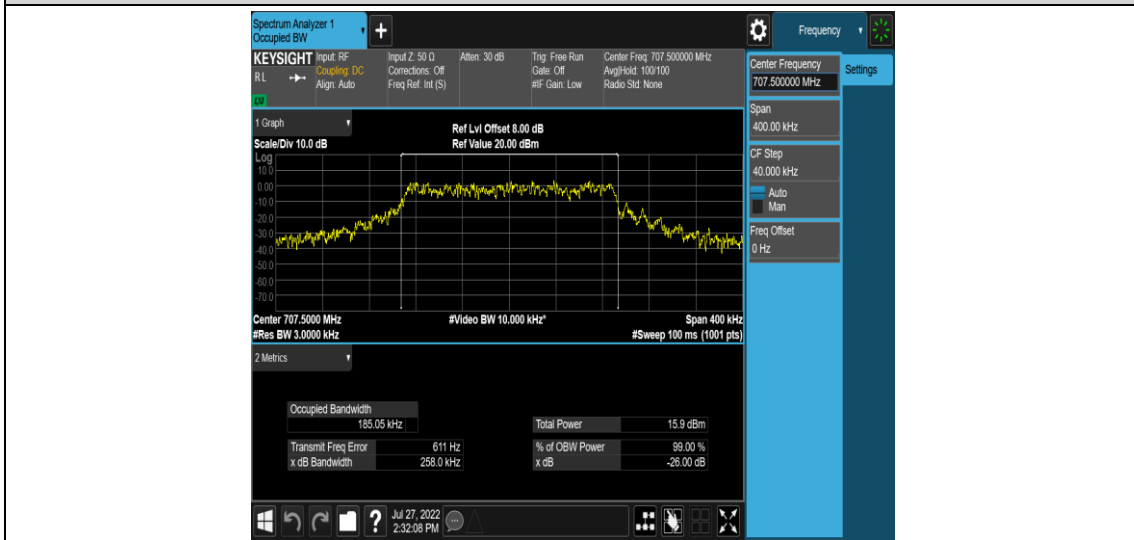

Band12-Stand-Alone-NaN-BPSK-23095-12 @0-15kHz-0.2580-PASS