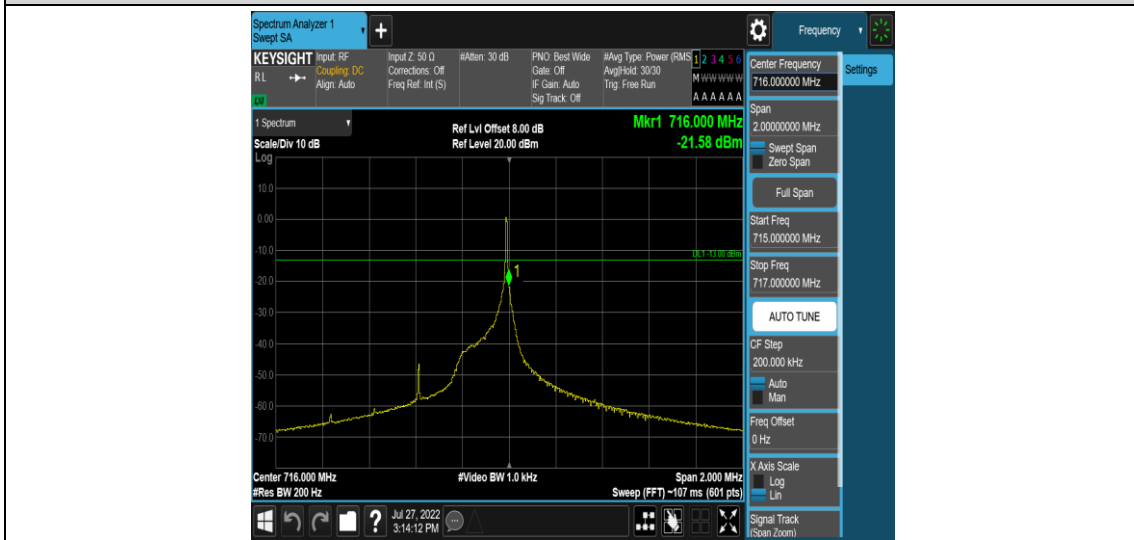

Band12-Stand-Alone-NaN-QPSK-23179-1 @47-3.75kHz--21.58-PASS