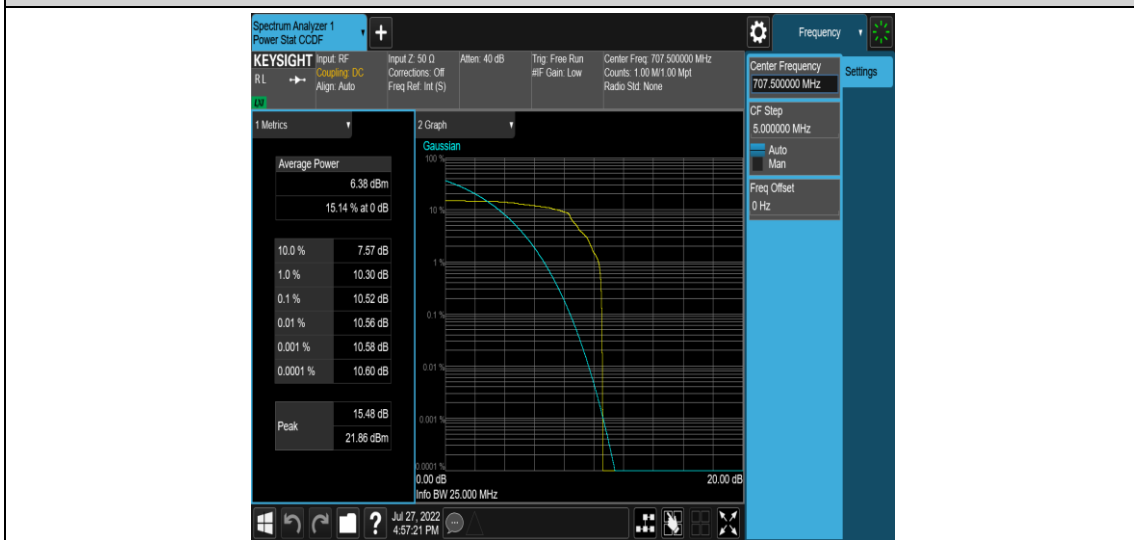

Band12-Stand-Alone-NaN-QPSK-23095-1 @ 11-15kHz-6.05-<=13-PASS

Band12-Stand-Alone-NaN-QPSK-23095-3 @ 3-15kHz-10.52-<=13-PASS

Appendix C: Emission Bandwidth for NB1

Test Result

Band	SCS	BW	Modu	Channel	Tones	Result (MHz)	Verdict
Band12	3.75kHz	NaN	BPSK	23011	1@0	0.0468	PASS
Band12	3.75kHz	NaN	BPSK	23095	1@0	0.0459	PASS
Band12	3.75kHz	NaN	BPSK	23179	1@0	0.0467	PASS
Band12	3.75kHz	NaN	QPSK	23011	1@0	0.0470	PASS
Band12	3.75kHz	NaN	QPSK	23095	1@0	0.0477	PASS
Band12	3.75kHz	NaN	QPSK	23179	1@0	0.0477	PASS
Band12	15kHz	NaN	BPSK	23011	1@0	0.1009	PASS
Band12	15kHz	NaN	BPSK	23011	12@0	0.2484	PASS
Band12	15kHz	NaN	BPSK	23095	1@0	0.1058	PASS
Band12	15kHz	NaN	BPSK	23095	12@0	0.2580	PASS
Band12	15kHz	NaN	BPSK	23179	1@0	0.1063	PASS
Band12	15kHz	NaN	BPSK	23179	12@0	0.2585	PASS
Band12	15kHz	NaN	QPSK	23011	1@0	0.1029	PASS
Band12	15kHz	NaN	QPSK	23011	12@0	0.2447	PASS
Band12	15kHz	NaN	QPSK	23095	1@0	0.1153	PASS
Band12	15kHz	NaN	QPSK	23095	12@0	0.2499	PASS
Band12	15kHz	NaN	QPSK	23179	1@0	0.1172	PASS
Band12	15kHz	NaN	QPSK	23179	12@0	0.2493	PASS