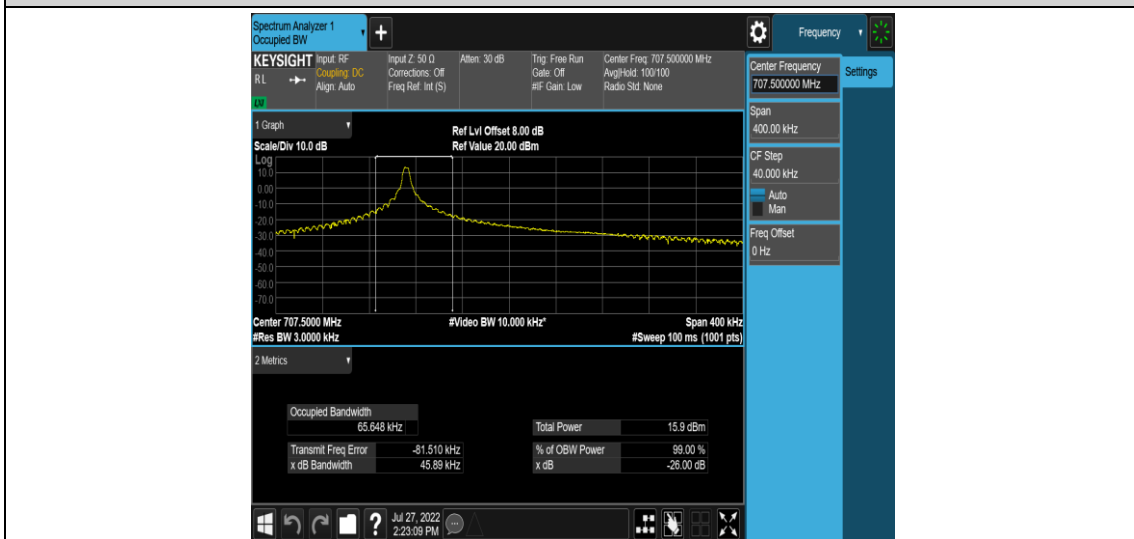

Band12-Stand-Alone-NaN-BPSK-23095-1 @0-3.75kHz-0.0459-PASS