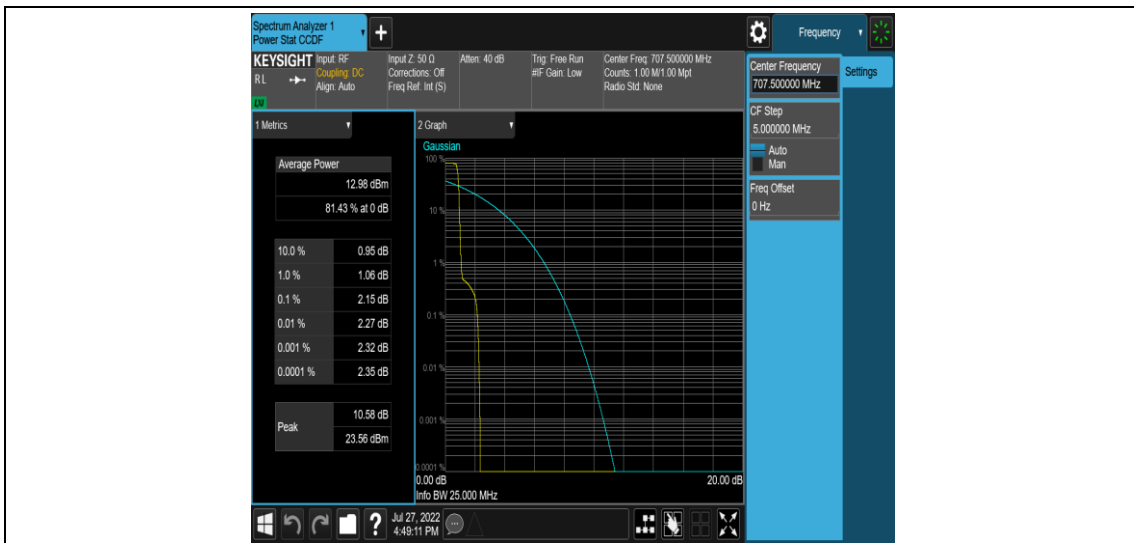

Test Graphs

Band12-Stand-Alone-NaN-BPSK-23095-1 @0-3.75kHz-2.15-<=13-PASS