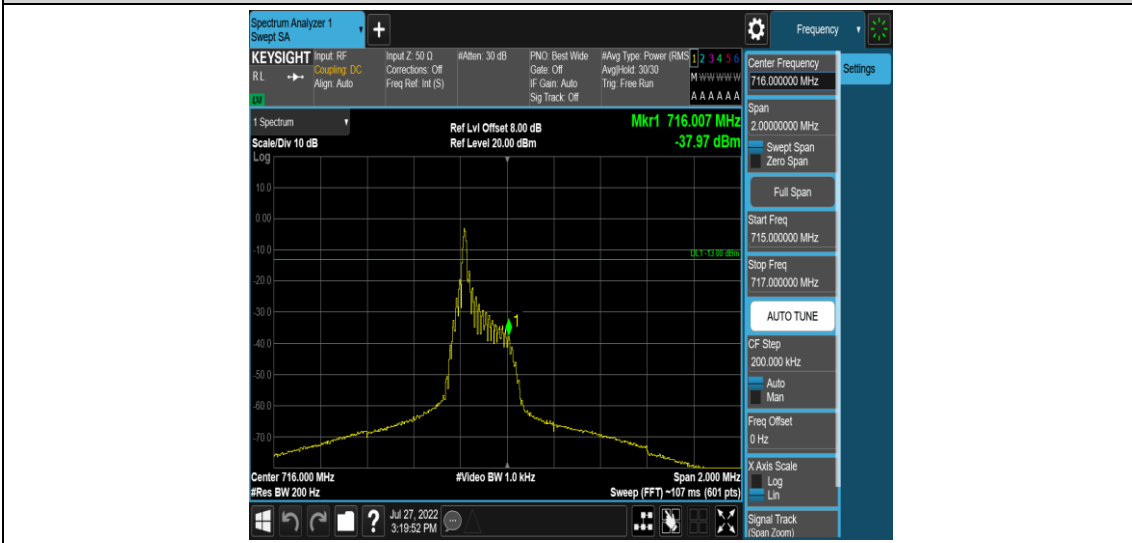

Band12-Stand-Alone-NaN-QPSK-23179-1 @ 0-15kHz--37.97-PASS