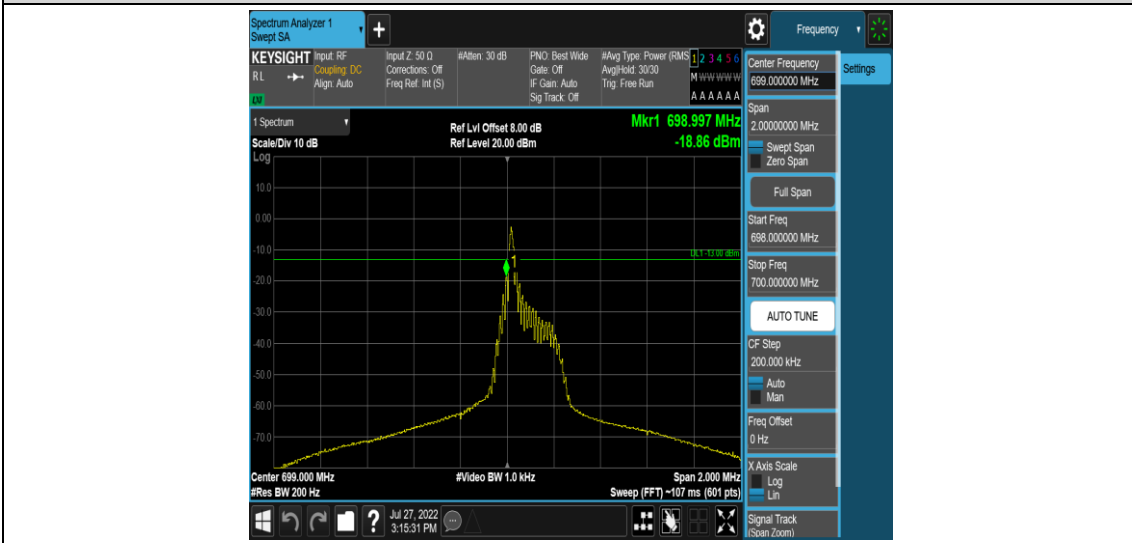

Band12-Stand-Alone-NaN-QPSK-23011-1 @ 0-15kHz--18.86-PASS