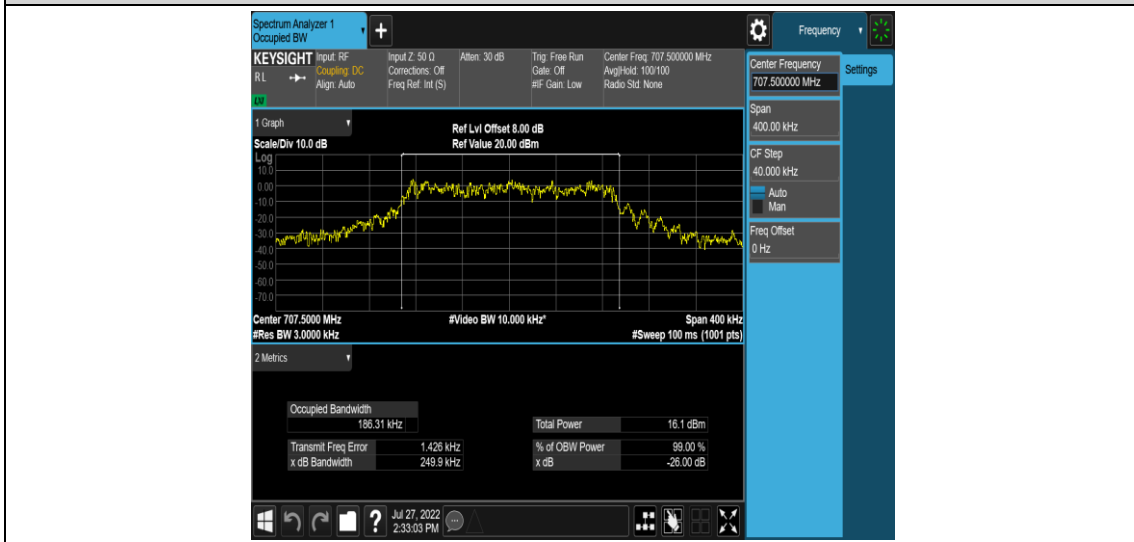

Band12-Stand-Alone-NaN-QPSK-23095-12 @0-15kHz-0.2499-PASS