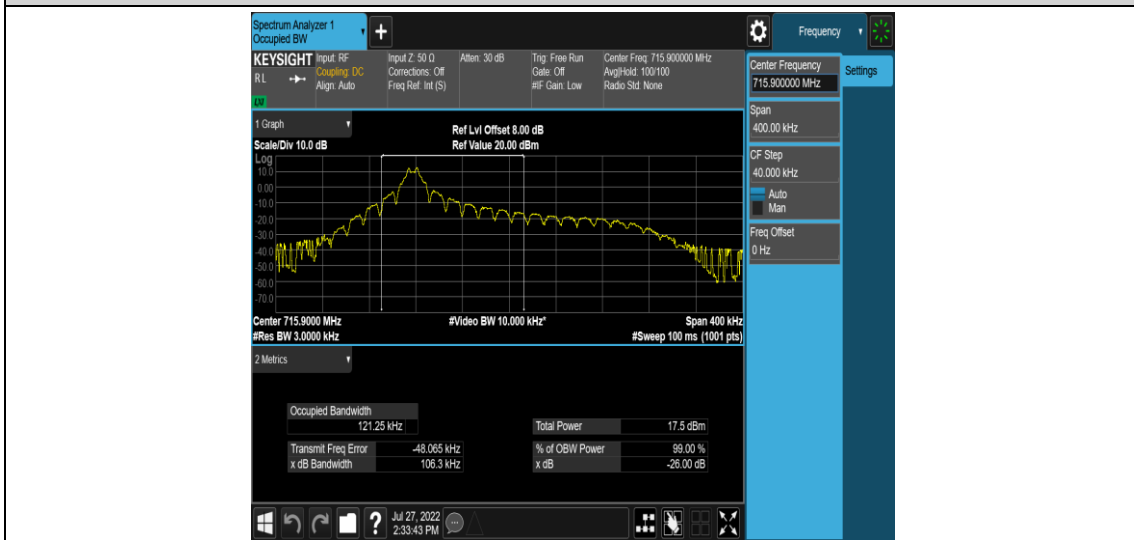

Band12-Stand-Alone-NaN-BPSK-23179-1 @0-15kHz-0.1063-PASS