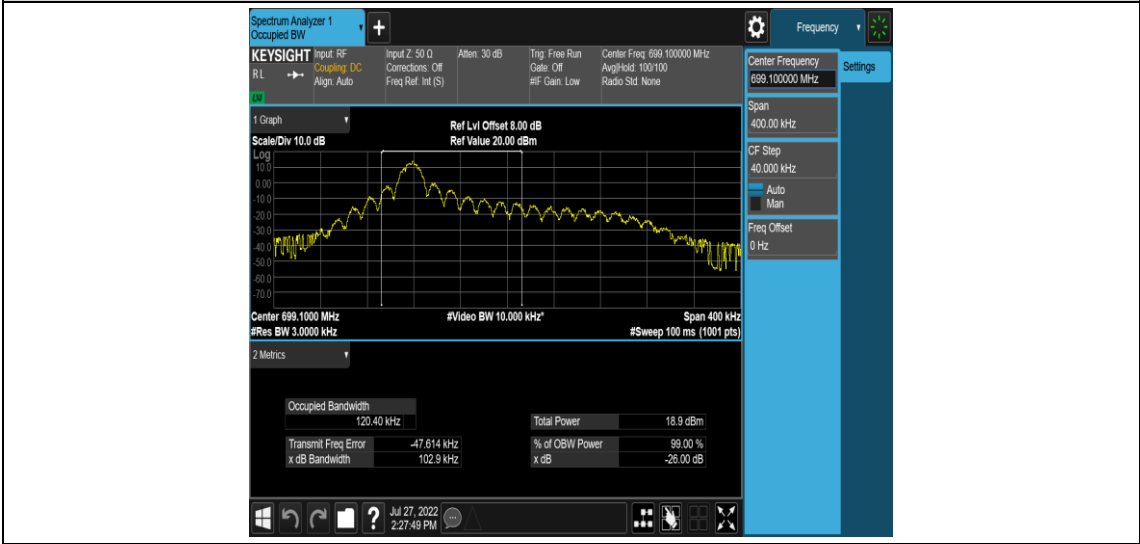

Band12-Stand-Alone-NaN-BPSK-23095-1 @0-15kHz-0.1058-PASS

Band12-Stand-Alone-NaN-BPSK-23095-12 @0-15kHz-0.2580-PASS

Band12-Stand-Alone-NaN-BPSK-23179-1 @0-15kHz-0.1063-PASS

Band12-Stand-Alone-NaN-BPSK-23179-12@0-15kHz-0.2585-PASS