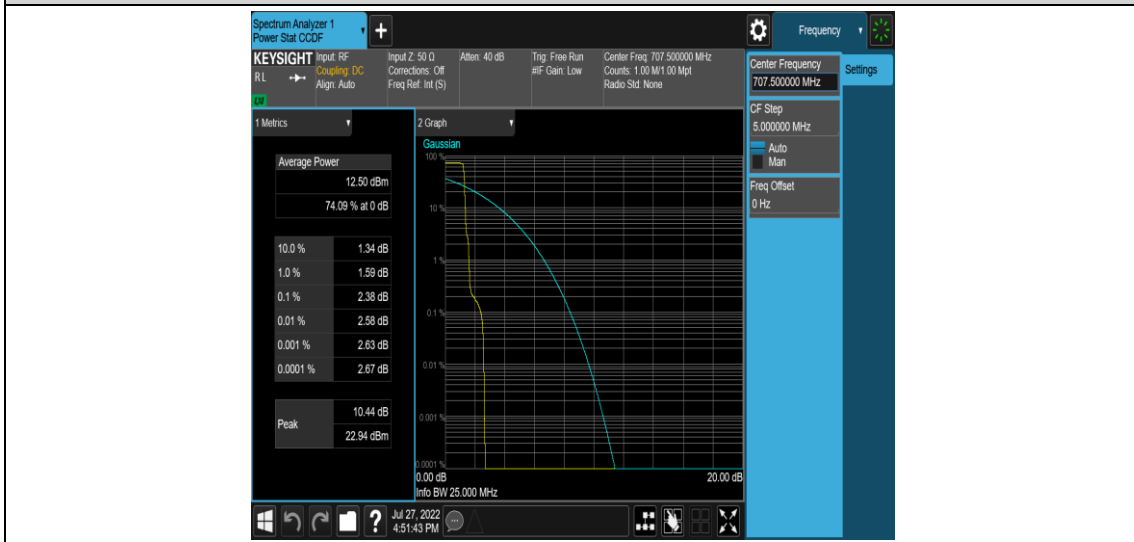

Test Graphs

Band12-Stand-Alone-NaN-BPSK-23095-1 @0-3.75kHz-2.15-<=13-PASS

Band12-Stand-Alone-NaN-BPSK-23095-1 @47-3.75kHz-2.5-<=13-PASS

Band12-Stand-Alone-NaN-QPSK-23095-1 @0-3.75kHz-3.63-<=13-PASS

Band12-Stand-Alone-NaN-QPSK-23095-1 @47-3.75kHz-2.38-<=13-PASS