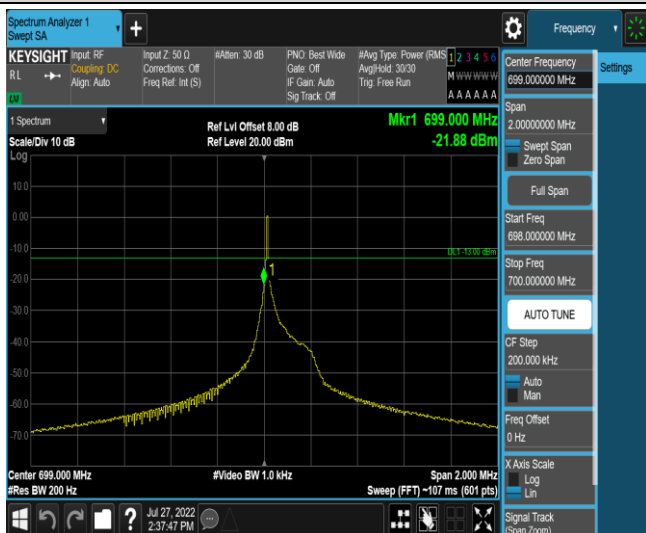

Test Graphs

Band12-Stand-Alone-NaN-BPSK-23011-1 @0-3.75kHz--22.18-PASS

Band12-Stand-Alone-NaN-BPSK-23011-1 @47-3.75kHz--43.34-PASS

Band12-Stand-Alone-NaN-BPSK-23179-1 @0-3.75kHz--45.07-PASS

Band12-Stand-Alone-NaN-BPSK-23179-1 @47-3.75kHz--21.98-PASS