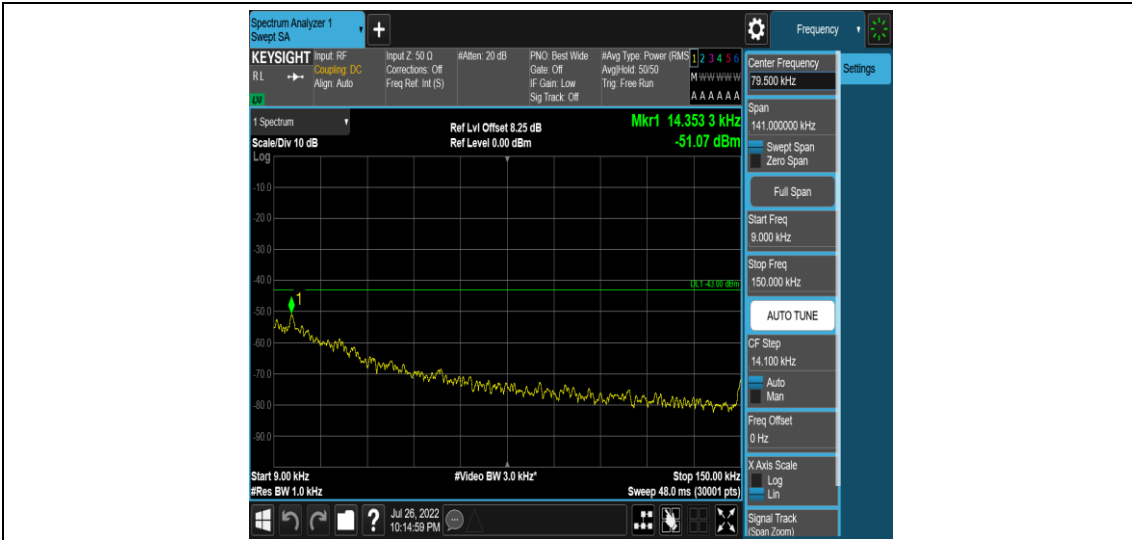

Band5-Stand-Alone-NaN-BPSK-20649-1 @ 11-15kHz-0.15-30-0.15~30MHz@-51.69dBm--23-PASS

Band5-Stand-Alone-NaN-BPSK-20649-1 @ 11-15kHz-30-1000-30~1000MHz@-34.65dBm--13-PASS

Band5-Stand-Alone-NaN-BPSK-20649-1 @ 11-15kHz-1000-5000-1000~5000MHz @ -36.79dB
m--13-PASS

Band5-Stand-Alone-NaN-BPSK-20649-1 @ 11-15kHz-5000-12000-5000~12000MHz @ -57.95dBm--13-PASS

Band5-Stand-Alone-NaN-BPSK-20649-1 @ 11-15kHz-12000-26500-12000~26500MHz @ -52.39dBm--13-PASS

Band5-Stand-Alone-NaN-QPSK-20401-12@0-15kHz-0.009-0.15-0.009~0.15MHz@-51.07dB
m--43-PASS