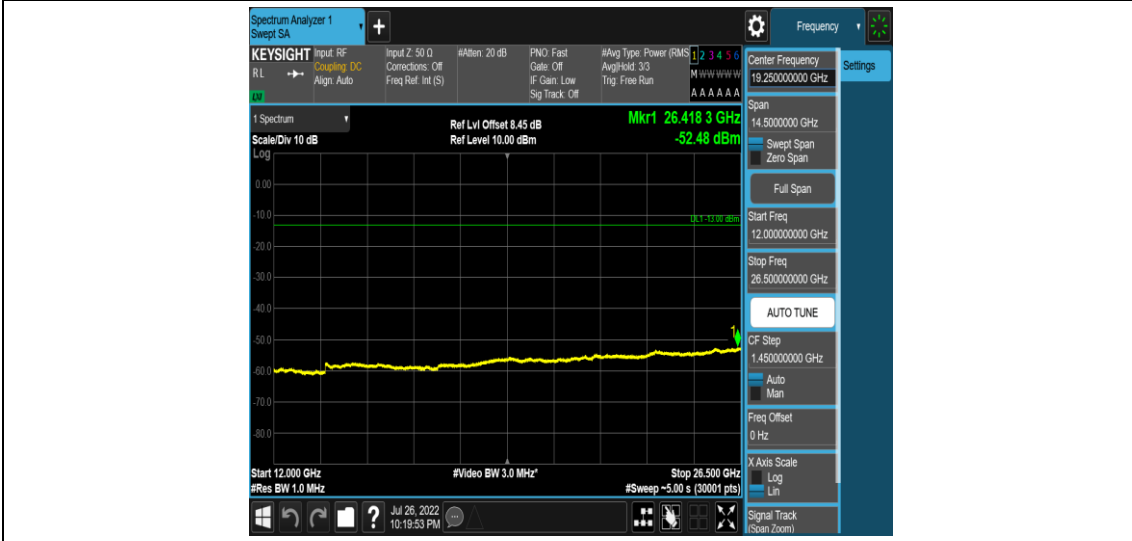

Band5-Stand-Alone-NaN-QPSK-20649-12@0-15kHz-0.15-30-0.15~30MHz@-50.55dBm--23-
PASS

Band5-Stand-Alone-NaN-QPSK-20649-12@0-15kHz-30-1000-30~100MHz@-35.1dBm--13-
PASS

Band5-Stand-Alone-NaN-QPSK-20649-12@0-15kHz-1000-5000-1000~5000MHz@-36.65dB
m--13-PASS

Band5-Stand-Alone-NaN-QPSK-20649-12@0-15kHz-5000-12000-5000~12000MHz@-57.87dB
Bm--13-PASS

Band5-Stand-Alone-NaN-QPSK-20649-12@0-15kHz-12000-26500-12000~26500MHz@-52.4
8dBm--13-PASS

Appendix F: Frequency Stability for NB1