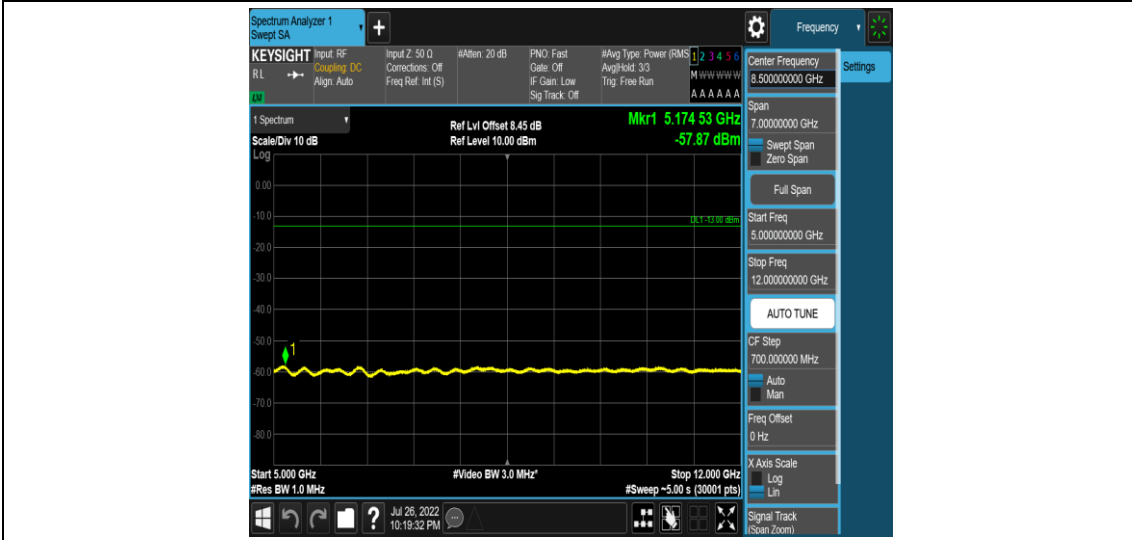

Band5-Stand-Alone-NaN-QPSK-20649-12@0-15kHz-1000-5000-1000~5000MHz@-36.65dB
m--13-PASS

Band5-Stand-Alone-NaN-QPSK-20649-12@0-15kHz-5000-12000-5000~12000MHz@-57.87dB
Bm--13-PASS