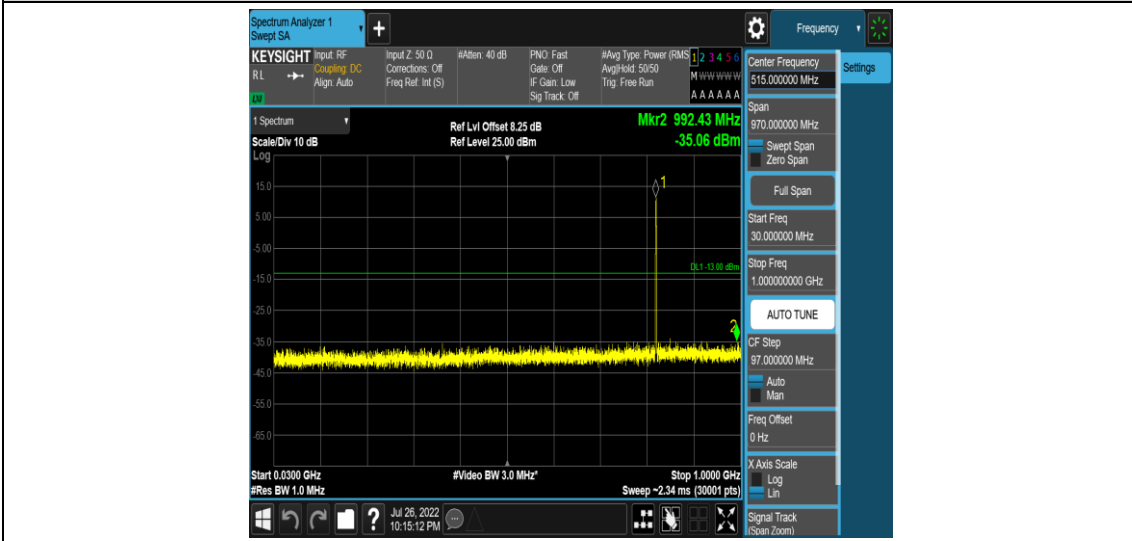

Band5-Stand-Alone-NaN-QPSK-20401-12@0-15kHz-0.15-30-0.15~30MHz@-51.72dBm--23-
PASS