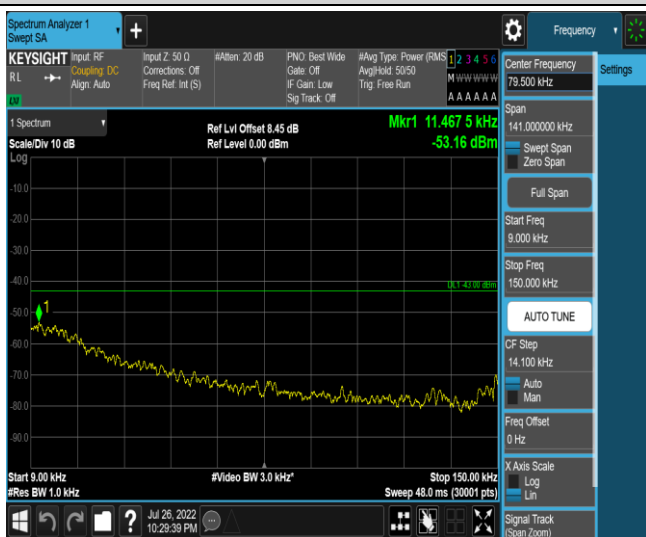

Band5-Stand-Alone-NaN-BPSK-20649-1 @0-15kHz-5000-12000-5000~12000MHz@-57.85dB
m--13-PASS

Band5-Stand-Alone-NaN-BPSK-20649-1 @0-15kHz-12000-26500-12000~26500MHz@-52.39
dBm--13-PASS

Band5-Stand-Alone-NaN-BPSK-20649-1 @11-15kHz-0.009-0.15-0.009~0.15MHz@-53.16dB
m--43-PASS