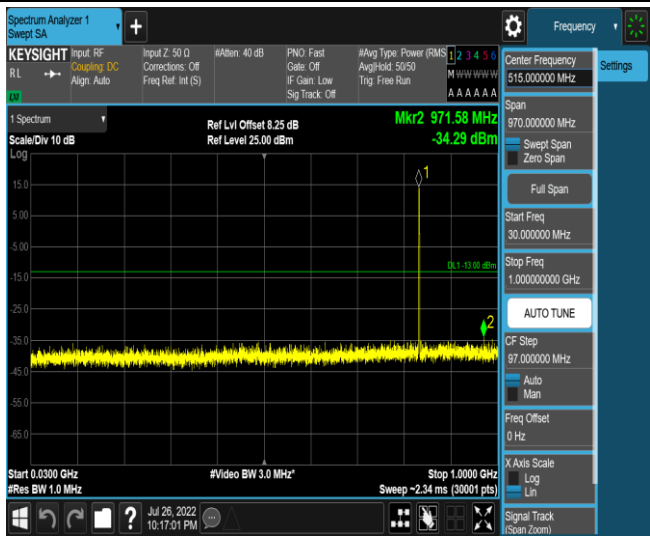

Band5-Stand-Alone-NaN-QPSK-20525-12@0-15kHz-0.15-30-0.15~30MHz@-49.8dBm--23-P
ASS