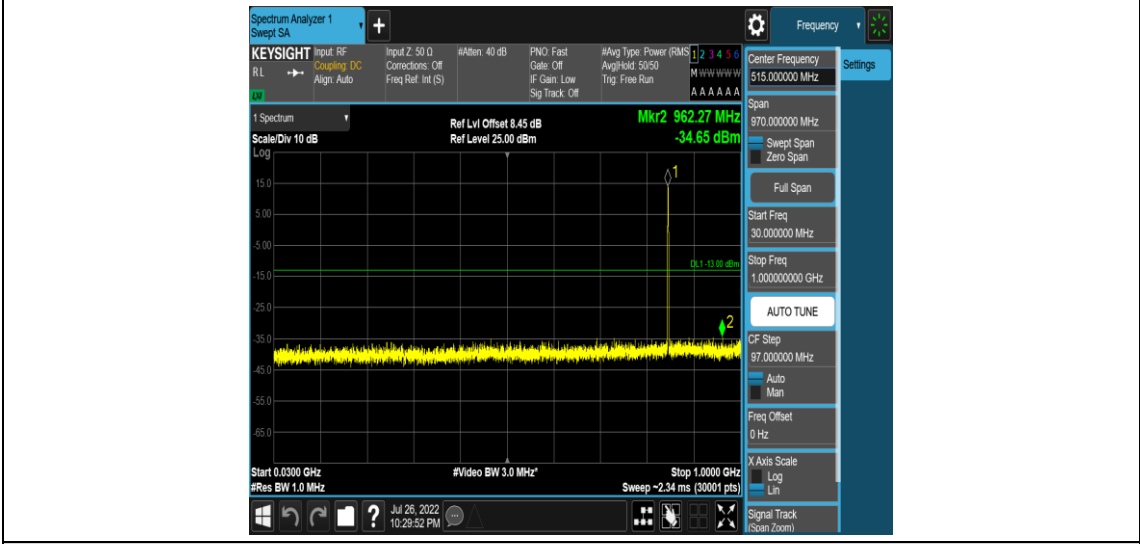

Band5-Stand-Alone-NaN-BPSK-20649-1 @ 11-15kHz-0.15-30-0.15~30MHz@-51.69dBm--23-PASS

Band5-Stand-Alone-NaN-BPSK-20649-1 @ 11-15kHz-30-1000-30~1000MHz@-34.65dBm--13-PASS