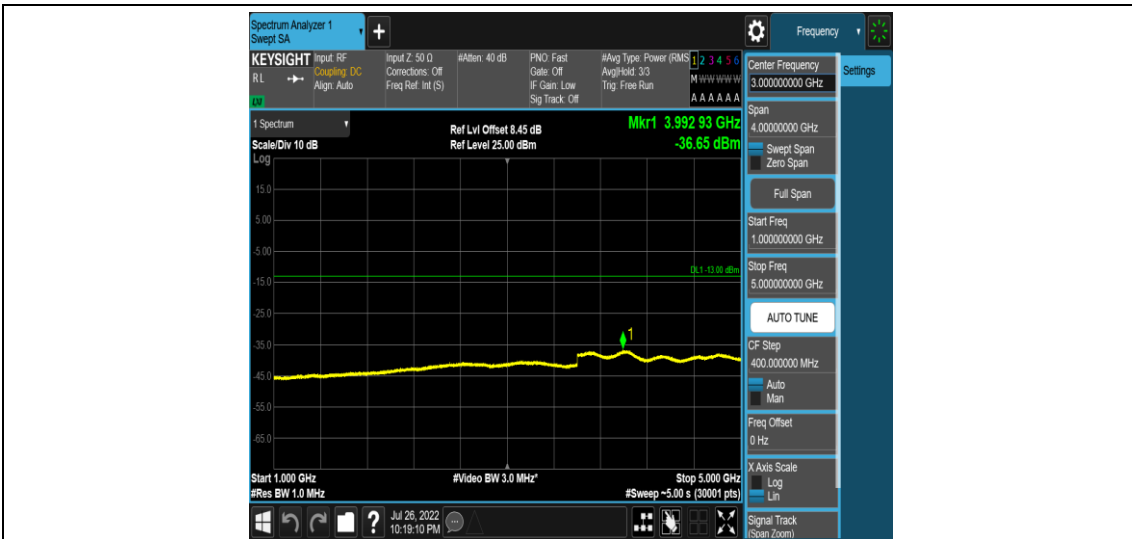

Band5-Stand-Alone-NaN-QPSK-20649-12@0-15kHz-1000-5000-1000~5000MHz@-36.65dB
m--13-PASS