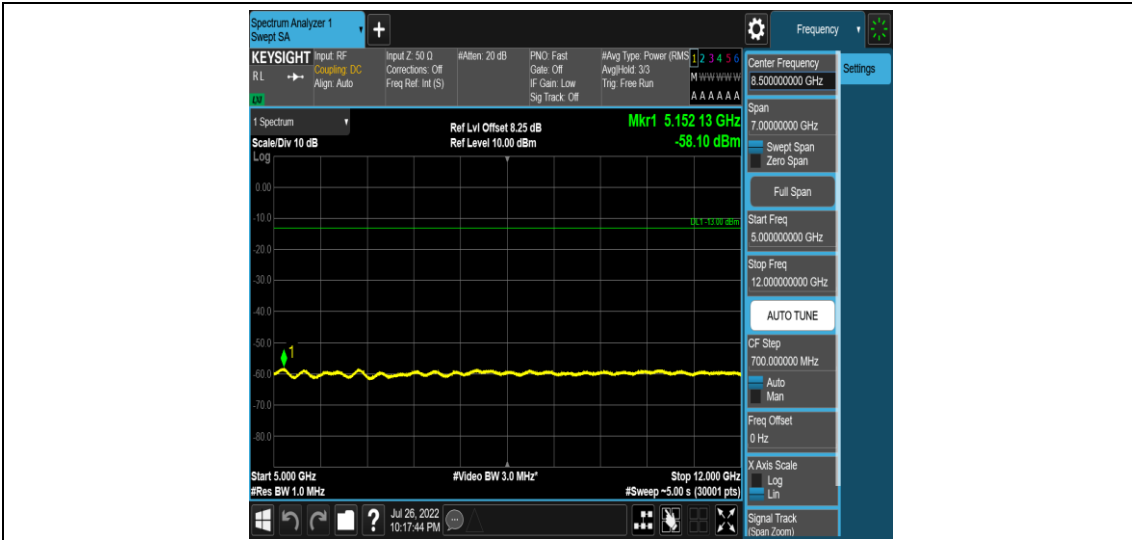

Band5-Stand-Alone-NaN-QPSK-20525-12@0-15kHz-5000-12000-5000~12000MHz@-58.1d
Bm--13-PASS