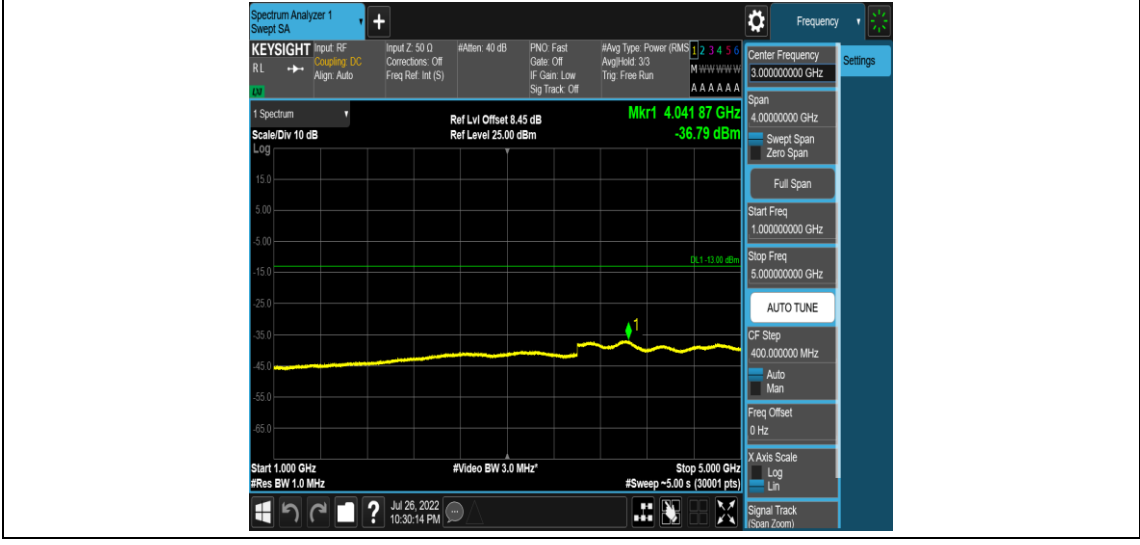

Band5-Stand-Alone-NaN-BPSK-20649-1 @0-15kHz-5000-12000-5000~12000MHz@-57.85dB
m--13-PASS

Band5-Stand-Alone-NaN-BPSK-20649-1 @0-15kHz-12000-26500-12000~26500MHz@-52.39
dBm--13-PASS

Band5-Stand-Alone-NaN-BPSK-20649-1 @11-15kHz-0.009-0.15-0.009~0.15MHz@-53.16dB
m--43-PASS

Band5-Stand-Alone-NaN-BPSK-20649-1 @ 11-15kHz-0.15-30-0.15~30MHz@-51.69dBm--23-PASS

Band5-Stand-Alone-NaN-BPSK-20649-1 @ 11-15kHz-30-1000-30~1000MHz@-34.65dBm--13-PASS

Band5-Stand-Alone-NaN-BPSK-20649-1 @ 11-15kHz-1000-5000-1000~5000MHz @ -36.79dB
m--13-PASS