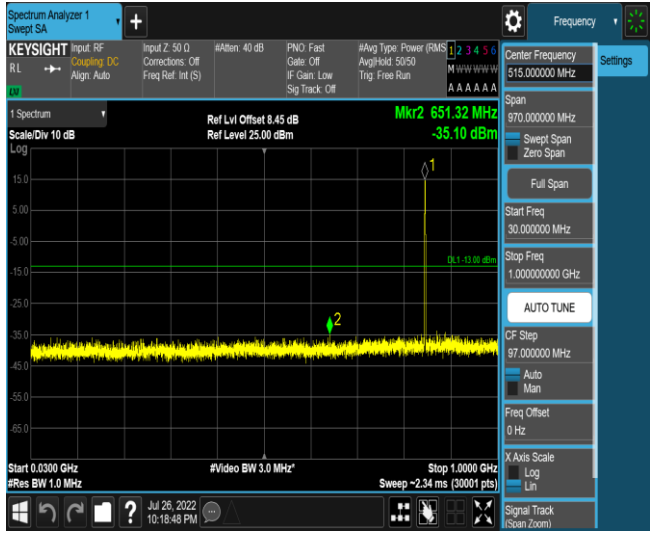

Band5-Stand-Alone-NaN-QPSK-20649-12@0-15kHz-0.15-30-0.15~30MHz@-50.55dBm--23-
PASS

Band5-Stand-Alone-NaN-QPSK-20649-12@0-15kHz-30-1000-30~100MHz@-35.1dBm--13-
PASS