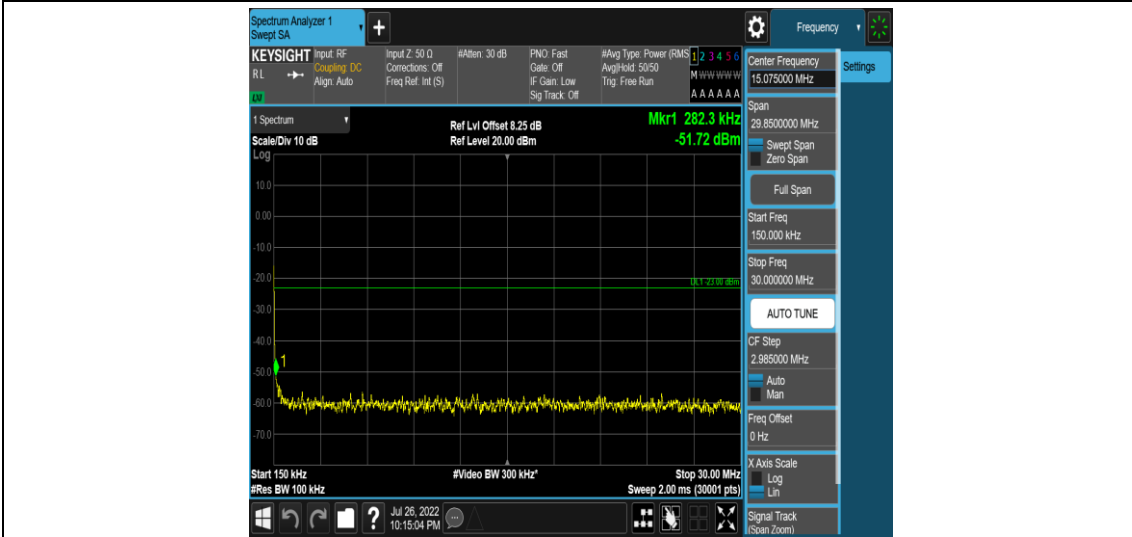

Band5-Stand-Alone-NaN-QPSK-20401-12@0-15kHz-0.009-0.15-0.009~0.15MHz@-51.07dB
m--43-PASS

Band5-Stand-Alone-NaN-QPSK-20401-12@0-15kHz-0.15-30-0.15~30MHz@-51.72dBm--23-
PASS