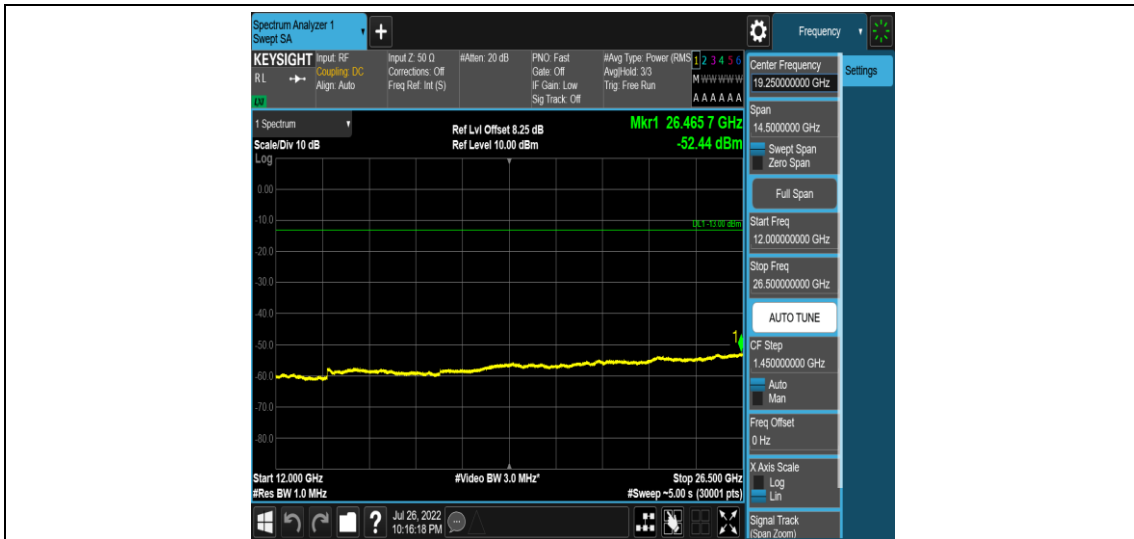

Band5-Stand-Alone-NaN-BPSK-20649-1 @ 11-15kHz-5000-12000-5000~12000MHz @ -57.95dBm--13-PASS

Band5-Stand-Alone-NaN-BPSK-20649-1 @ 11-15kHz-12000-26500-12000~26500MHz @ -52.39dBm--13-PASS

Band5-Stand-Alone-NaN-QPSK-20401-12@0-15kHz-0.009-0.15-0.009~0.15MHz@-51.07dB
m--43-PASS

Band5-Stand-Alone-NaN-QPSK-20401-12@0-15kHz-0.15-30-0.15~30MHz@-51.72dBm--23-
PASS

Band5-Stand-Alone-NaN-QPSK-20401-12@0-15kHz-30-1000-30~1000MHz@-35.06dBm--13
-PASS

Band5-Stand-Alone-NaN-QPSK-20401-12@0-15kHz-1000-5000-1000~5000MHz@-36.94dB
m--13-PASS

Band5-Stand-Alone-NaN-QPSK-20401-12@0-15kHz-5000-12000-5000~12000MHz@-58.11d
Bm--13-PASS

Band5-Stand-Alone-NaN-QPSK-20401-12@0-15kHz-12000-26500-12000~26500MHz@-52.4
4dBm--13-PASS

Band5-Stand-Alone-NaN-QPSK-20525-12@0-15kHz-0.009-0.15-0.009~0.15MHz@-52.5dBm
--43-PASS