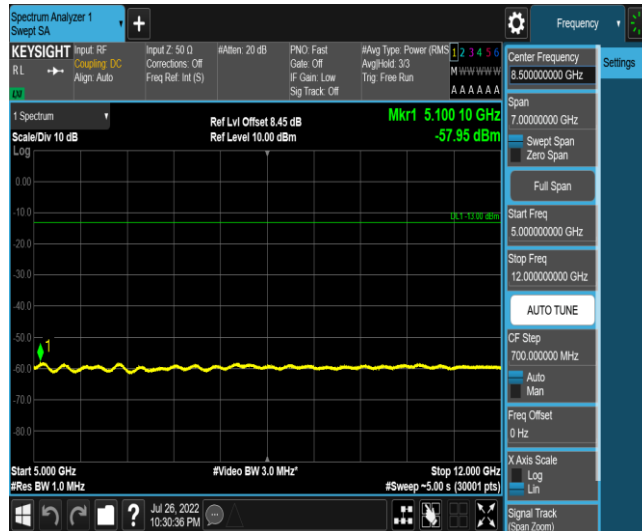

Band5-Stand-Alone-NaN-BPSK-20649-1 @0-15kHz-5000-12000-5000~12000MHz@-57.85dB
m--13-PASS

Band5-Stand-Alone-NaN-BPSK-20649-1 @0-15kHz-12000-26500-12000~26500MHz@-52.39
dBm--13-PASS

Band5-Stand-Alone-NaN-BPSK-20649-1 @11-15kHz-0.009-0.15-0.009~0.15MHz@-53.16dB
m--43-PASS

Band5-Stand-Alone-NaN-BPSK-20649-1 @ 11-15kHz-0.15-30-0.15~30MHz@-51.69dBm--23-PASS

Band5-Stand-Alone-NaN-BPSK-20649-1 @ 11-15kHz-30-1000-30~1000MHz@-34.65dBm--13-PASS

Band5-Stand-Alone-NaN-BPSK-20649-1 @ 11-15kHz-1000-5000-1000~5000MHz @ -36.79dB
m--13-PASS