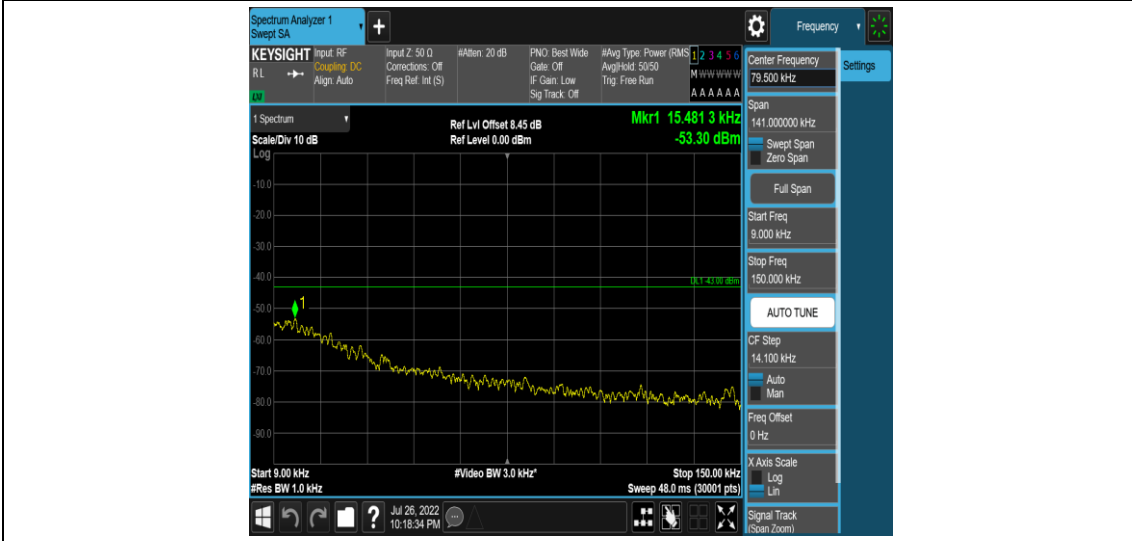

Band5-Stand-Alone-NaN-QPSK-20525-12@0-15kHz-12000-26500-12000~26500MHz@-52.5
3dBm--13-PASS