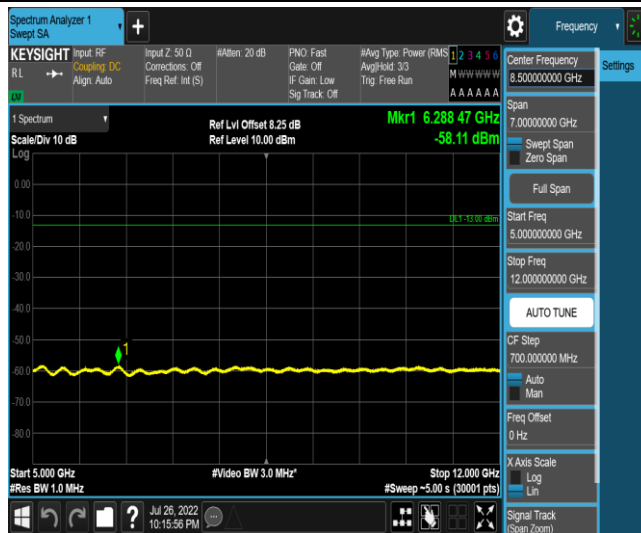

Band5-Stand-Alone-NaN-QPSK-20401-12@0-15kHz-1000-5000-1000~5000MHz@-36.94dB
m--13-PASS

Band5-Stand-Alone-NaN-QPSK-20401-12@0-15kHz-5000-12000-5000~12000MHz@-58.11d
Bm--13-PASS