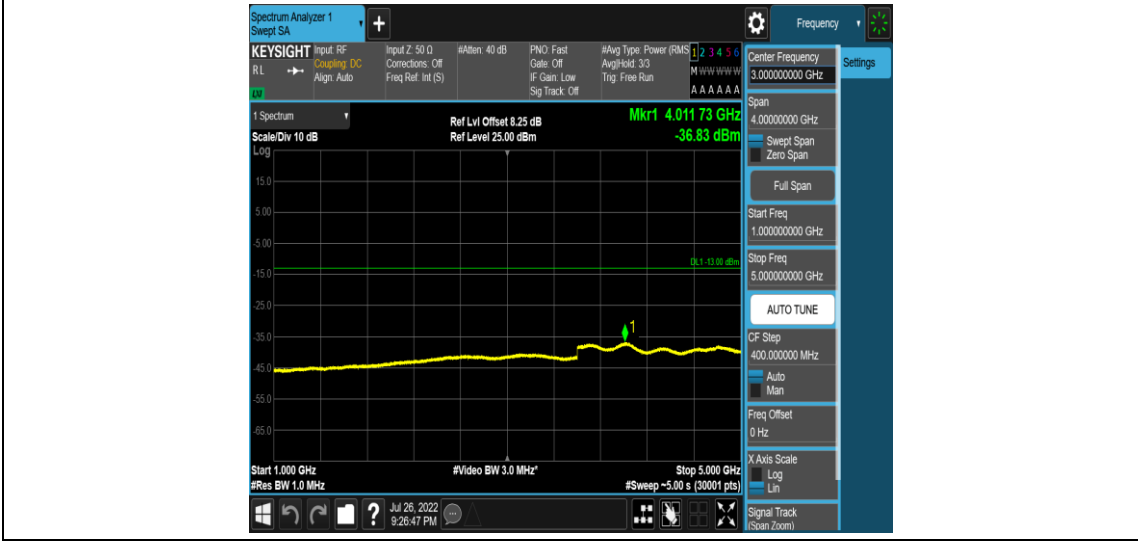

Band5-Stand-Alone-NaN-QPSK-20401-1 @0-3.75kHz-5000-12000-5000~12000MHz@-58dB
m--13-PASS

Band5-Stand-Alone-NaN-QPSK-20401-1 @0-3.75kHz-12000-26500-12000~26500MHz@-52.48dBm--13-PASS

Band5-Stand-Alone-NaN-QPSK-20401-1 @47-3.75kHz-0.009-0.15-0.009~0.15MHz@-52.87dBm--43-PASS

Band5-Stand-Alone-NaN-QPSK-20401-1 @47-3.75kHz-0.15-30-0.15~30MHz@-50.01dBm--2
3-PASS

Band5-Stand-Alone-NaN-QPSK-20401-1 @47-3.75kHz-30-1000-30~1000MHz@-34.87dBm--
13-PASS

Band5-Stand-Alone-NaN-QPSK-20401-1 @47-3.75kHz-1000-5000-1000~5000MHz@-36.83dBm--13-PASS