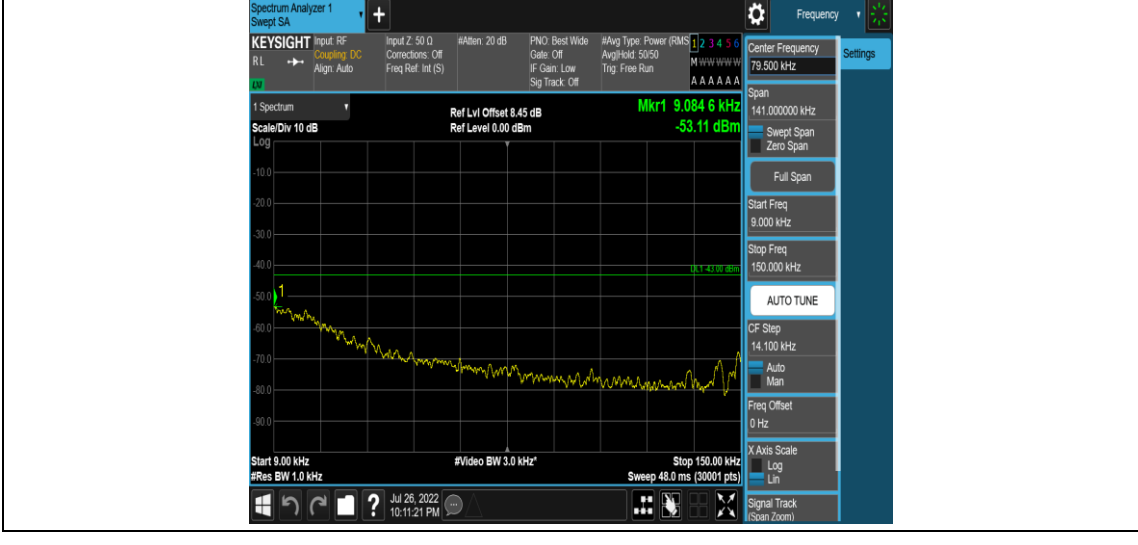

Band5-Stand-Alone-NaN-QPSK-20525-1 @47-3.75kHz-0.15-30-0.15~30MHz@-50.26dBm--2
3-PASS

Band5-Stand-Alone-NaN-QPSK-20525-1 @47-3.75kHz-30-1000-30~1000MHz@-35.27dBm--
13-PASS

Band5-Stand-Alone-NaN-QPSK-20525-1 @47-3.75kHz-1000-5000-1000~5000MHz@-36.88d
Bm--13-PASS

Band5-Stand-Alone-NaN-QPSK-20525-1 @47-3.75kHz-5000-12000-5000~12000MHz@-58.1
1dBm--13-PASS

Band5-Stand-Alone-NaN-QPSK-20525-1 @47-3.75kHz-12000-26500-12000~26500MHz@-52
.49dBm--13-PASS

Band5-Stand-Alone-NaN-QPSK-20649-1 @0-3.75kHz-0.009-0.15-0.009~0.15MHz @ -53.11 dB
m--43-PASS