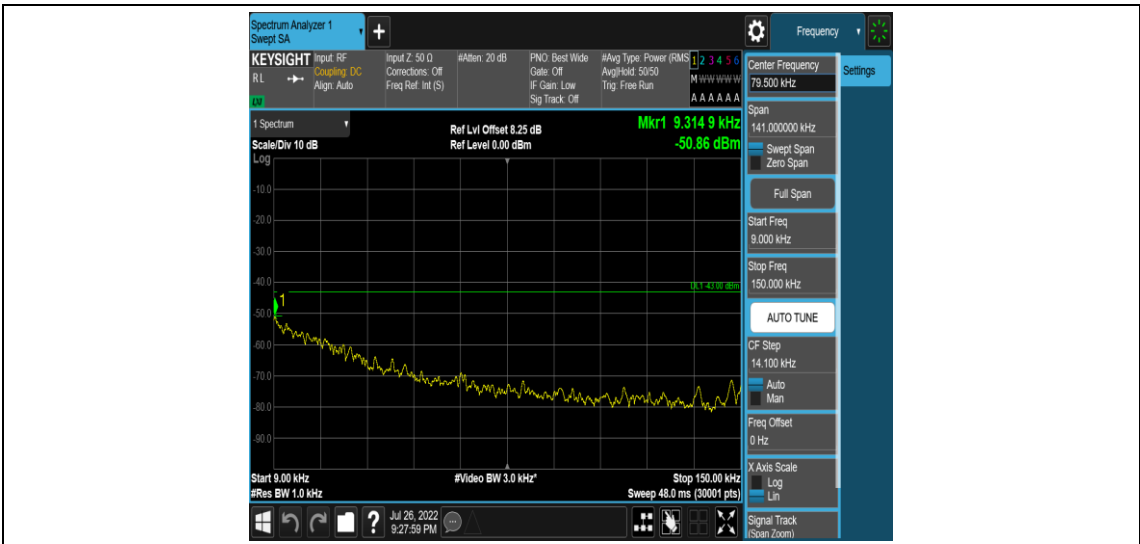

Band5-Stand-Alone-NaN-QPSK-20525-1 @0-3.75kHz-0.009-0.15-0.009~0.15MHz@-50.86dBm--43-PASS