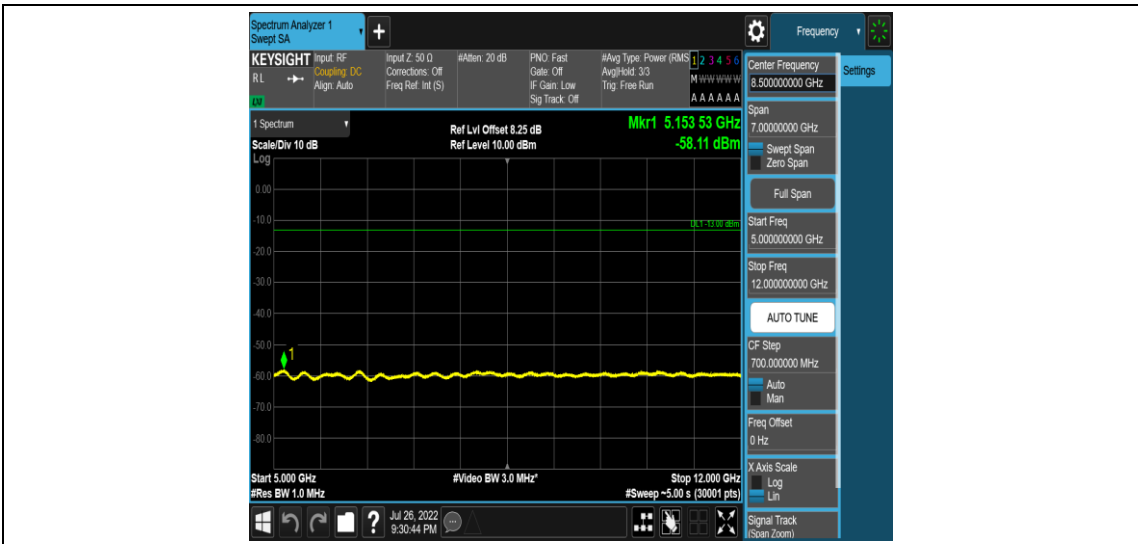

Band5-Stand-Alone-NaN-QPSK-20525-1 @47-3.75kHz-5000-12000-5000~12000MHz@-58.1
1dBm--13-PASS