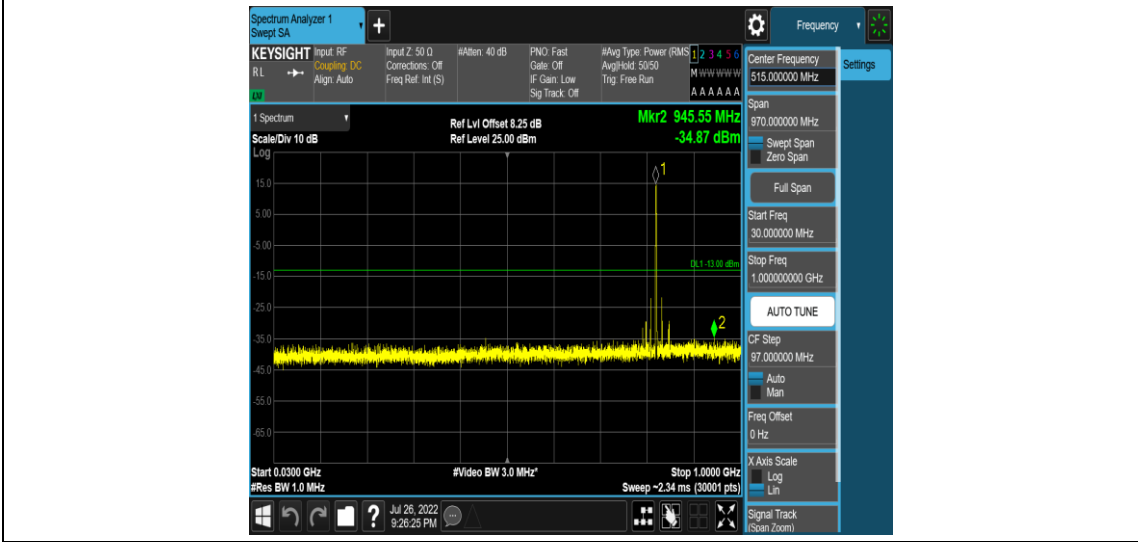

Band5-Stand-Alone-NaN-QPSK-20401-1 @47-3.75kHz-30-1000-30~1000MHz@-34.87dBm--
13-PASS