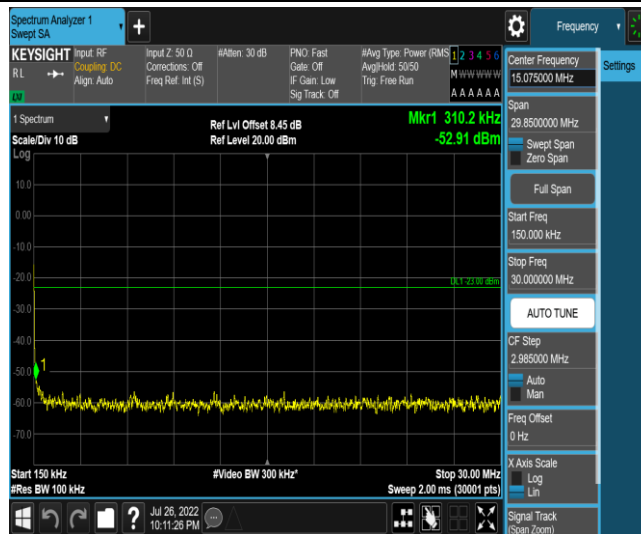

Band5-Stand-Alone-NaN-QPSK-20649-1 @0-3.75kHz-0.009-0.15-0.009~0.15MHz @ -53.11 dB
m--43-PASS