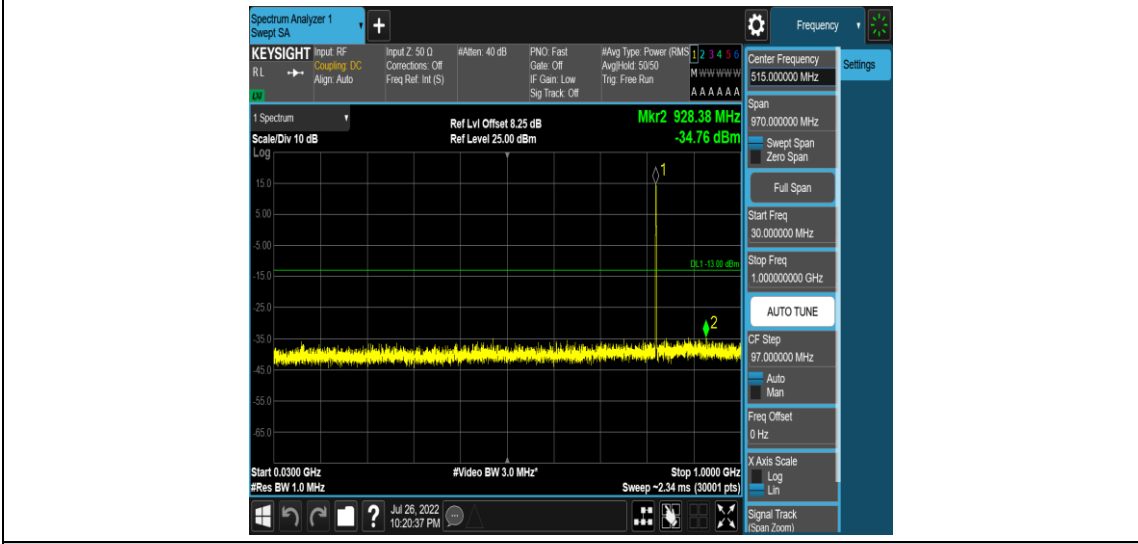

Band5-Stand-Alone-NaN-BPSK-20401-1 @0-15kHz-30-1000-30~1000MHz@-34.76dBm--13-
PASS