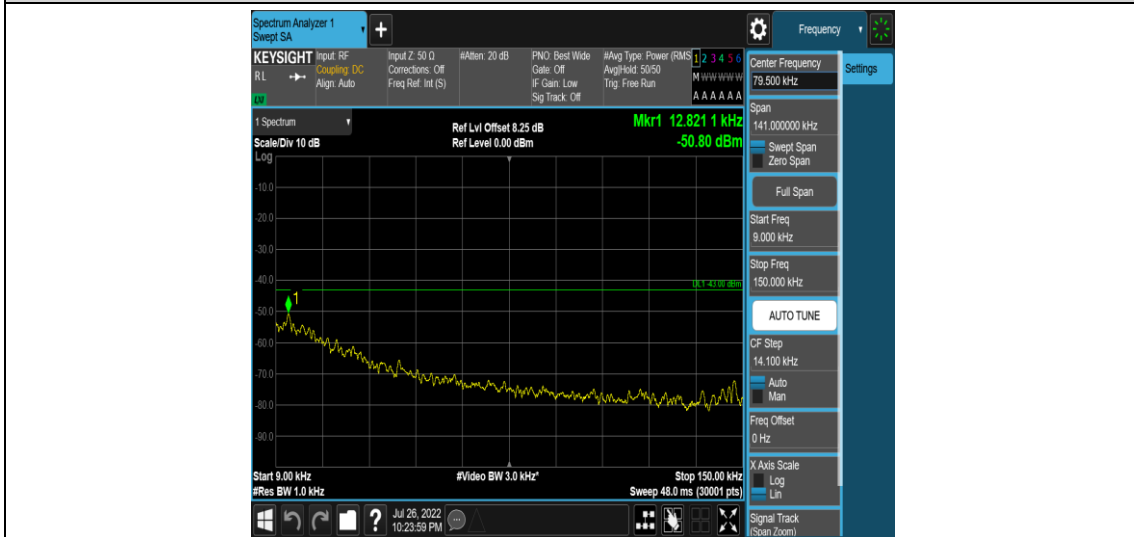

Band5-Stand-Alone-NaN-BPSK-20525-1 @ 0-15kHz-0.009-0.15-0.009~0.15MHz@ -50.8dBm-- 43-PASS