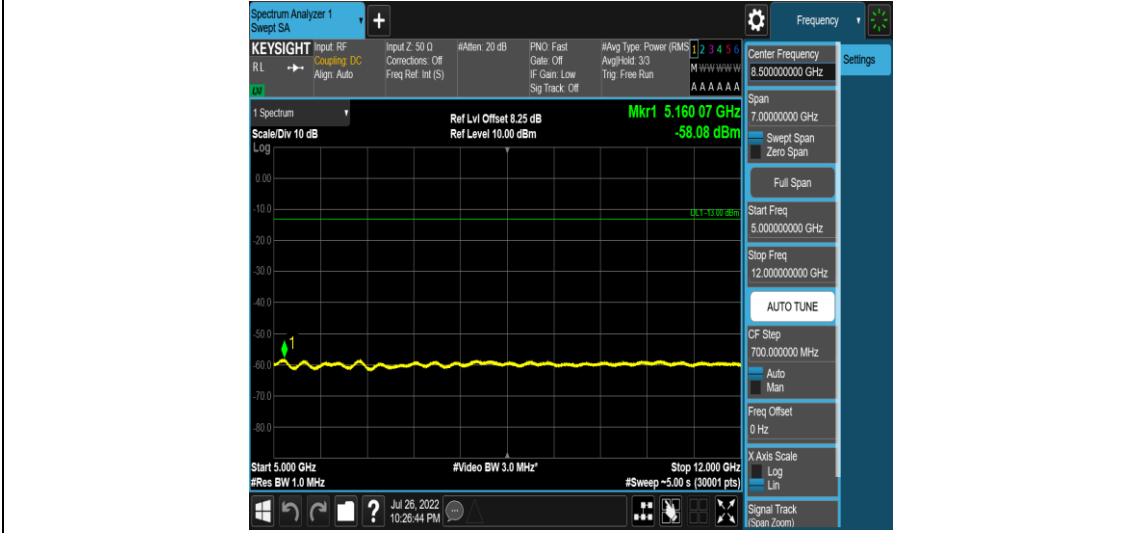

Band5-Stand-Alone-NaN-BPSK-20525-1 @ 11-15kHz-5000-12000-5000~12000MHz @ -58.08dB
Bm--13-PASS