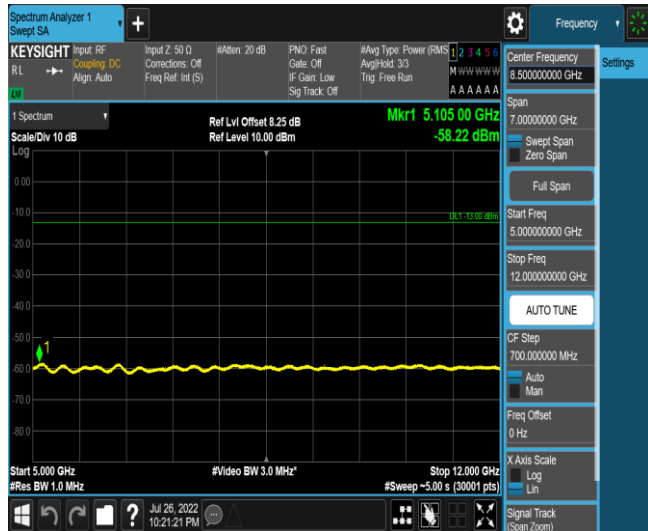

Band5-Stand-Alone-NaN-BPSK-20401-1 @0-15kHz-1000-5000-1000~5000MHz@-36.94dBm-13-PASS