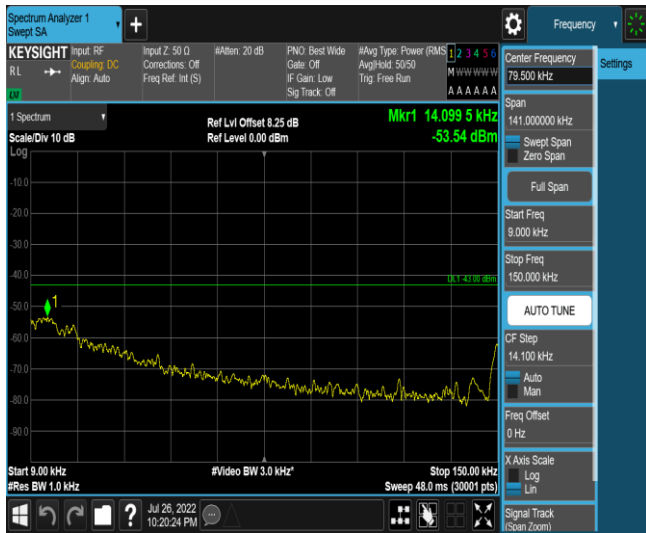

Band5-Stand-Alone-NaN-QPSK-20649-1 @47-3.75kHz- 12000-26500-12000~26500MHz@-52
.38dBm--13-PASS

Band5-Stand-Alone-NaN-BPSK-20401-1 @0-15kHz-0.009-0.15-0.009~0.15MHz@-53.54dBm-
-43-PASS