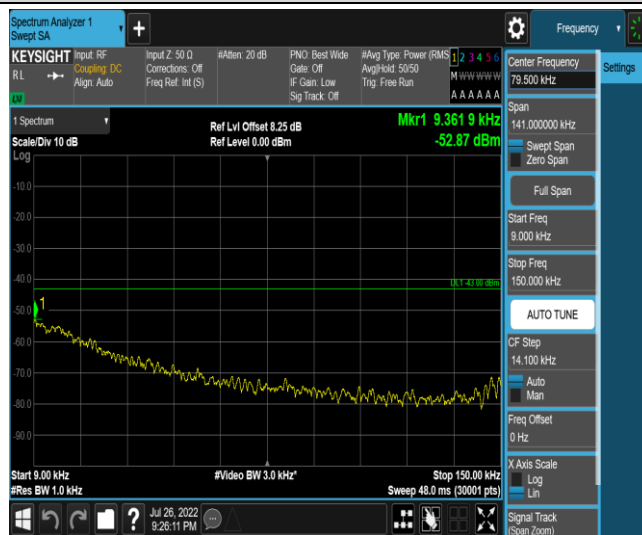

Band5-Stand-Alone-NaN-QPSK-20401-1 @0-3.75kHz-5000-12000-5000~12000MHz@-58dB
m--13-PASS

Band5-Stand-Alone-NaN-QPSK-20401-1 @0-3.75kHz-12000-26500-12000~26500MHz@-52.48dBm--13-PASS

Band5-Stand-Alone-NaN-QPSK-20401-1 @47-3.75kHz-0.009-0.15-0.009~0.15MHz@-52.87dBm--43-PASS