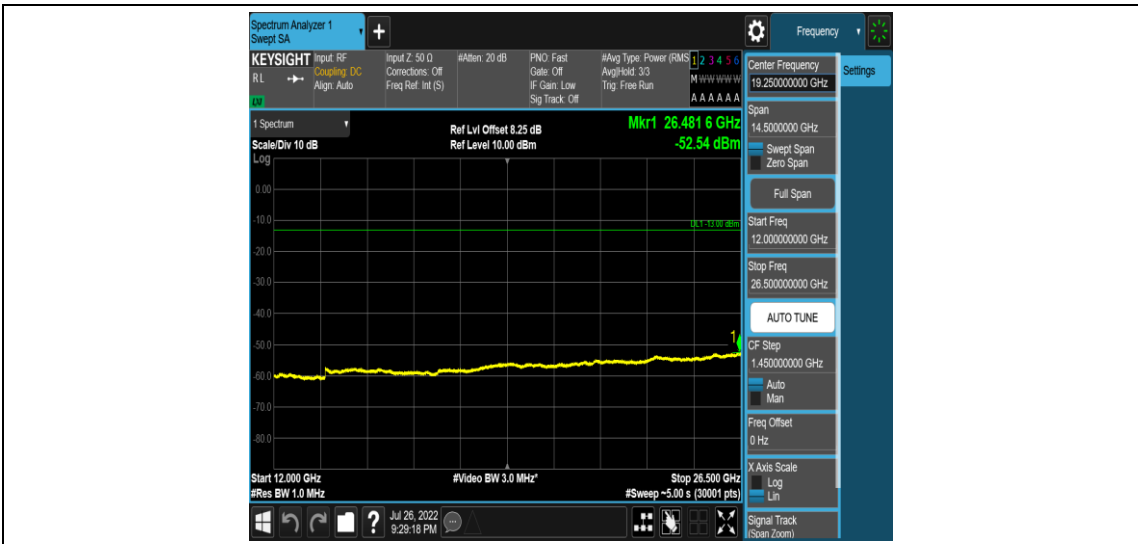

Band5-Stand-Alone-NaN-QPSK-20525-1 @0-3.75kHz-0.15-30-0.15~30MHz@-51.65dBm--23-PASS

Band5-Stand-Alone-NaN-QPSK-20525-1 @0-3.75kHz-30-1000-30~1000MHz@-35.47dBm--1
3-PASS

Band5-Stand-Alone-NaN-QPSK-20525-1 @0-3.75kHz-1000-5000-1000~5000MHz@-36.84dB
m--13-PASS

Band5-Stand-Alone-NaN-QPSK-20525-1 @0-3.75kHz-5000-12000-5000~12000MHz@-57.89
dBm--13-PASS

Band5-Stand-Alone-NaN-QPSK-20525-1 @0-3.75kHz-12000-26500-12000~26500MHz@-52.54dBm--13-PASS

Band5-Stand-Alone-NaN-QPSK-20525-1 @47-3.75kHz-0.009-0.15-0.009~0.15MHz@-52.17dBm--43-PASS