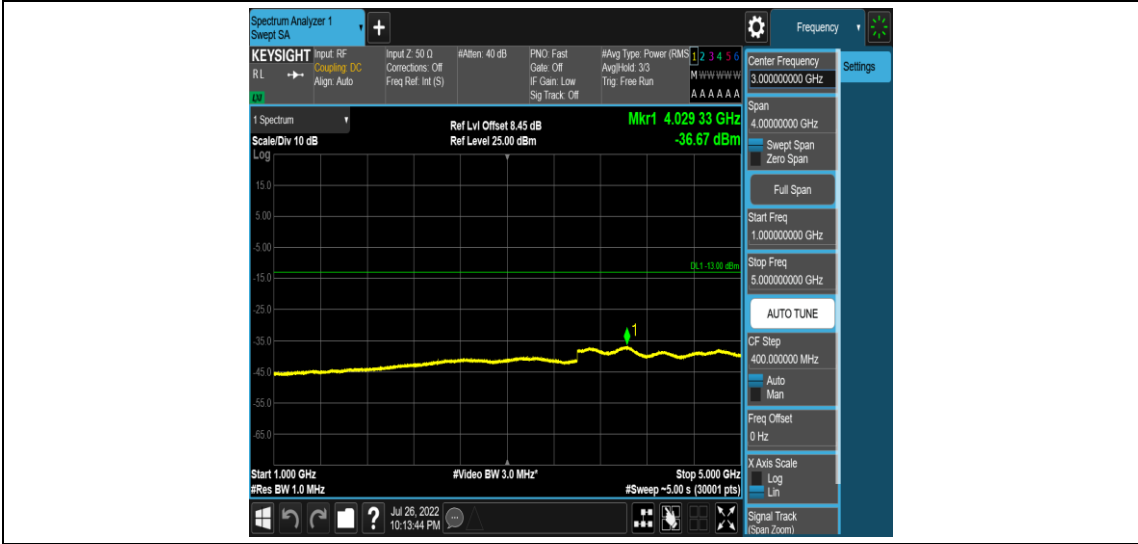

Band5-Stand-Alone-NaN-QPSK-20649-1 @47-3.75kHz-1000-5000-1000~5000MHz@ -36.67d
Bm--13-PASS