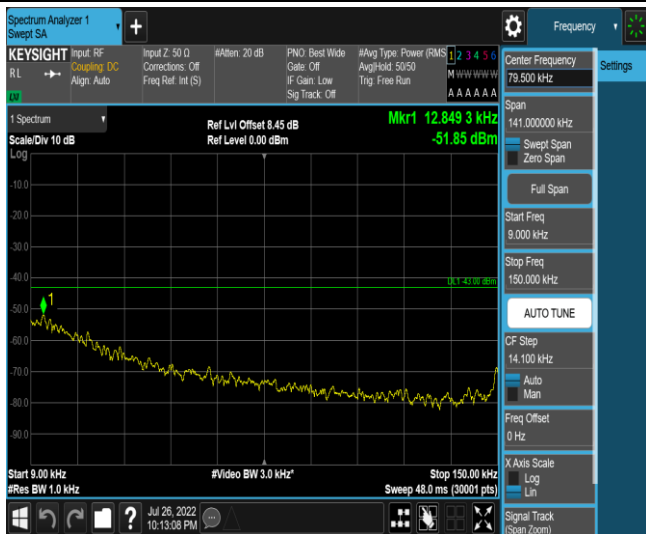

Band5-Stand-Alone-NaN-QPSK-20649-1 @0-3.75kHz-12000-26500-12000~26500MHz@-52.46dBm--13-PASS