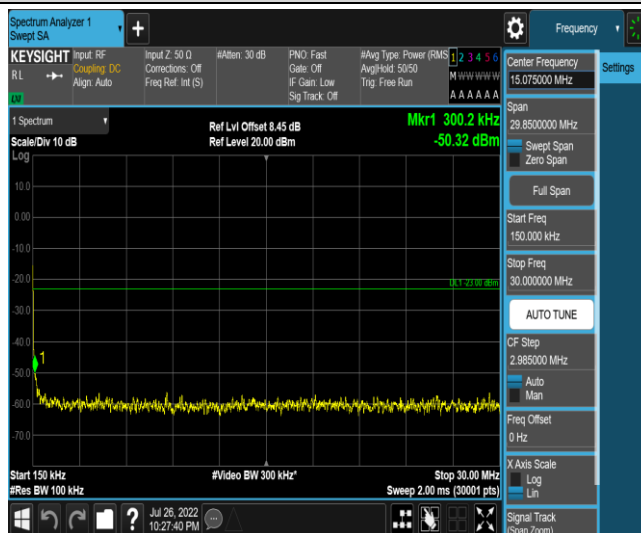

Band5-Stand-Alone-NaN-BPSK-20649-1 @ 0-15kHz-0.009-0.15-0.009~0.15MHz@ -52.21dBm-
-43-PASS

Band5-Stand-Alone-NaN-BPSK-20649-1 @ 0-15kHz-0.15-30-0.15~30MHz@ -50.32dBm--23-P
ASS