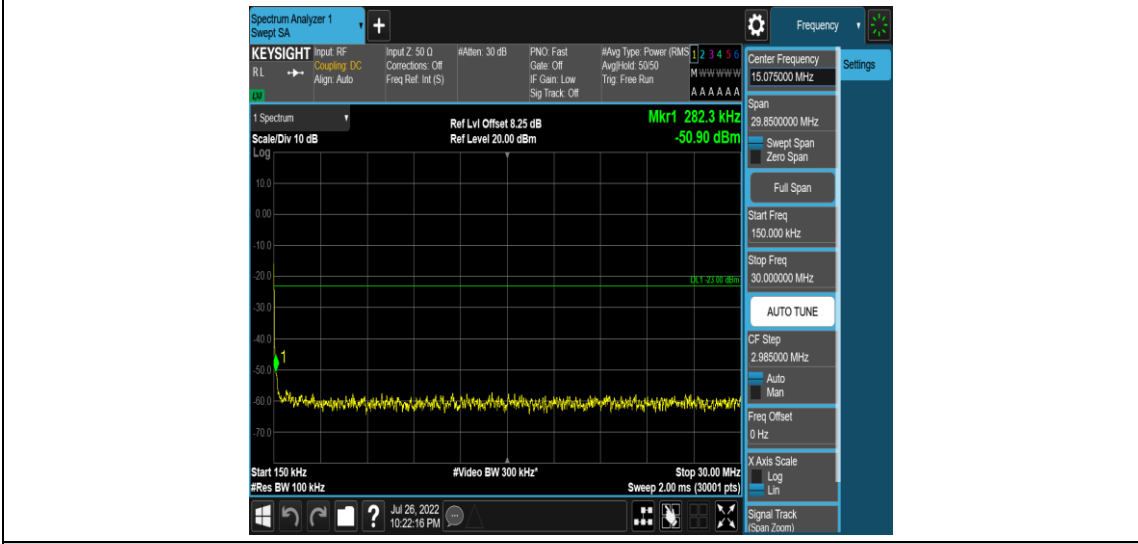

Band5-Stand-Alone-NaN-BPSK-20401-1 @ 11-15kHz-0.15-30-0.15~30MHz @ -50.9dBm--23-P
ASS