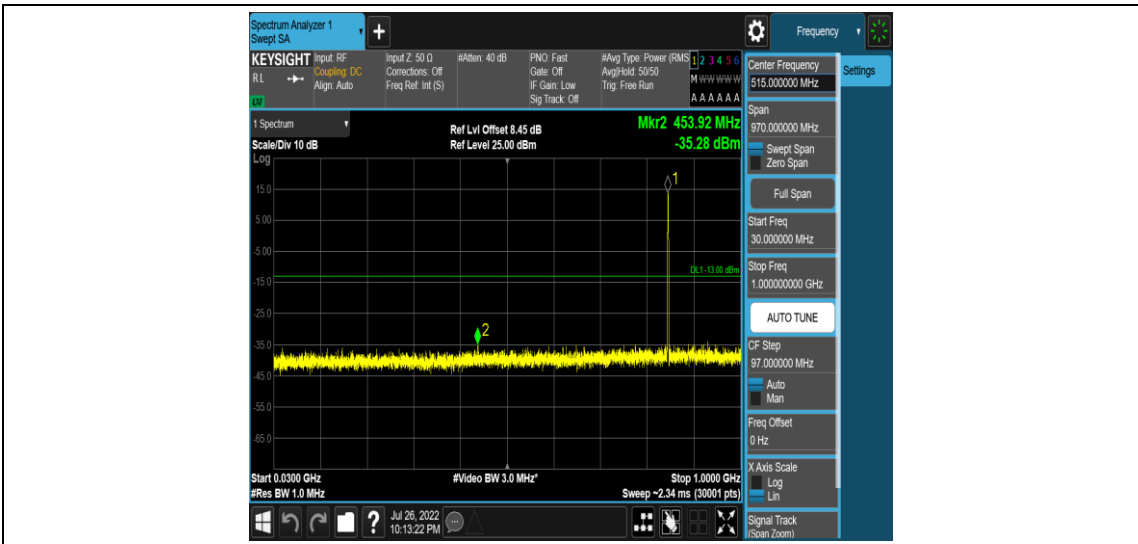

Band5-Stand-Alone-NaN-QPSK-20649-1 @47-3.75kHz-30-1000-30~1000MHz@ -35.28dBm--
13-PASS