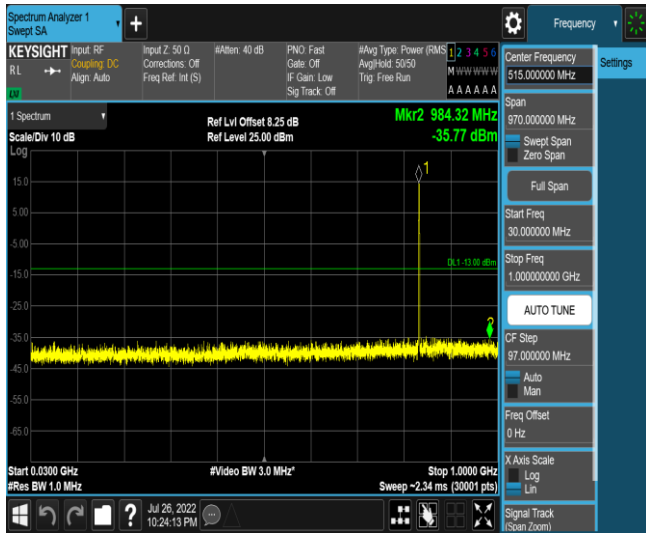

Band5-Stand-Alone-NaN-BPSK-20525-1 @0-15kHz-0.15-30-0.15~30MHz@-51.66dBm--23-P
ASS