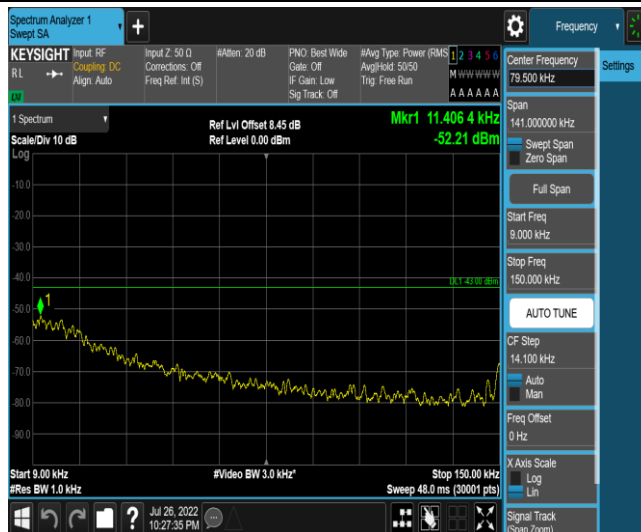

Band5-Stand-Alone-NaN-BPSK-20525-1 @ 11-15kHz-12000-26500-12000~26500MHz@ -52.6
8dBm--13-PASS