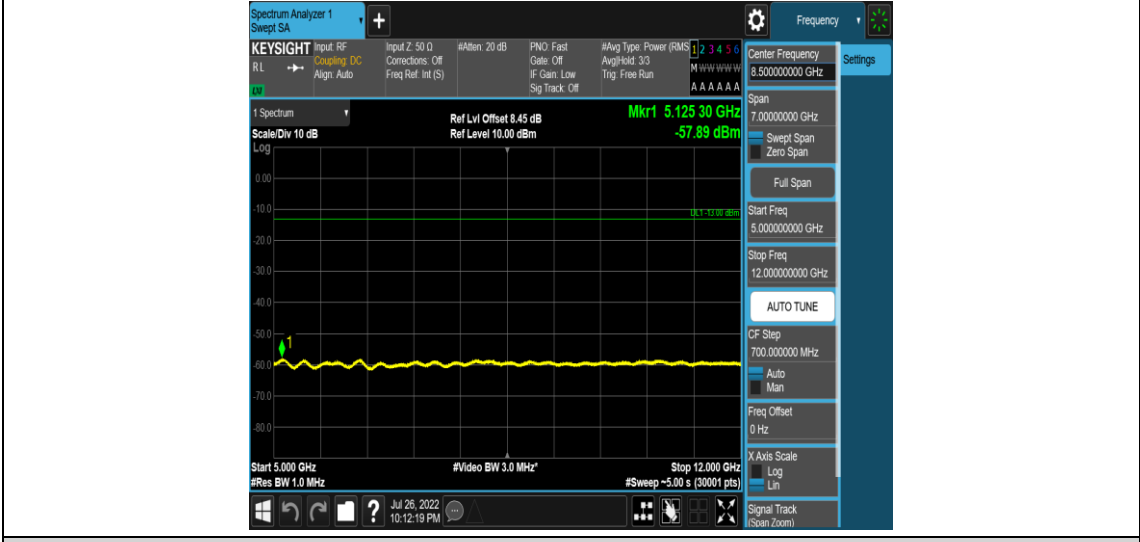

Band5-Stand-Alone-NaN-QPSK-20649-1 @0-3.75kHz-5000-12000-5000~12000MHz@-57.89
dBm--13-PASS