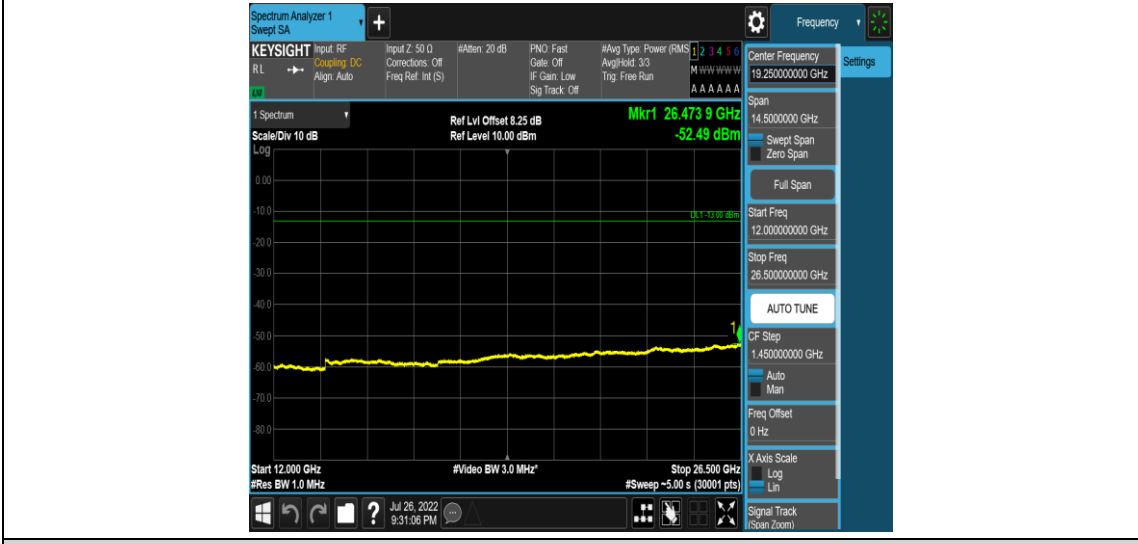

Band5-Stand-Alone-NaN-QPSK-20525-1 @47-3.75kHz-12000-26500-12000~26500MHz@-52
.49dBm--13-PASS