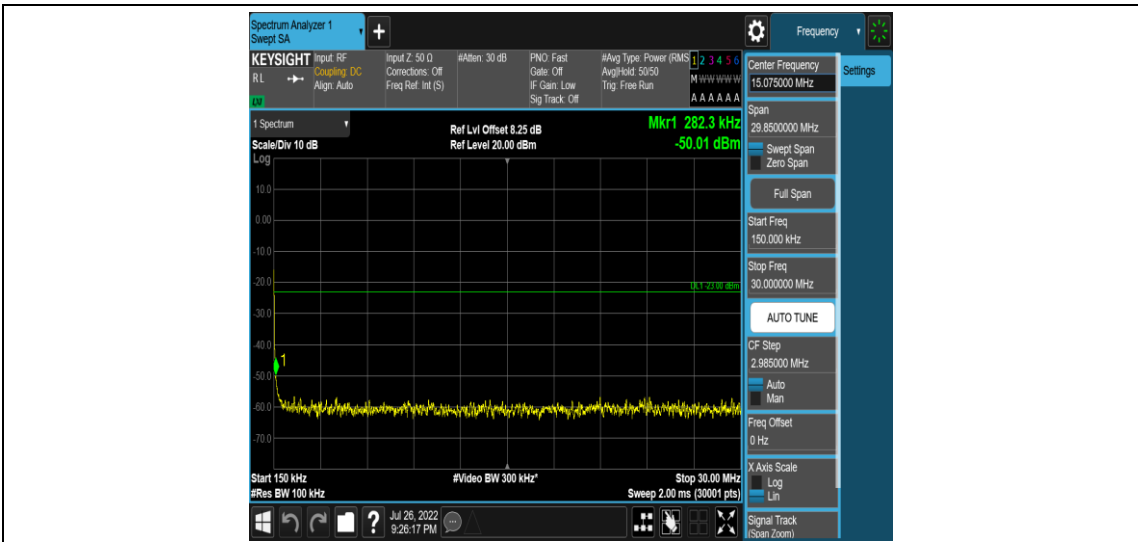

Band5-Stand-Alone-NaN-QPSK-20401-1 @0-3.75kHz-5000-12000-5000~12000MHz@-58dB
m--13-PASS

Band5-Stand-Alone-NaN-QPSK-20401-1 @0-3.75kHz-12000-26500-12000~26500MHz@-52.48dBm--13-PASS

Band5-Stand-Alone-NaN-QPSK-20401-1 @47-3.75kHz-0.009-0.15-0.009~0.15MHz@-52.87dBm--43-PASS