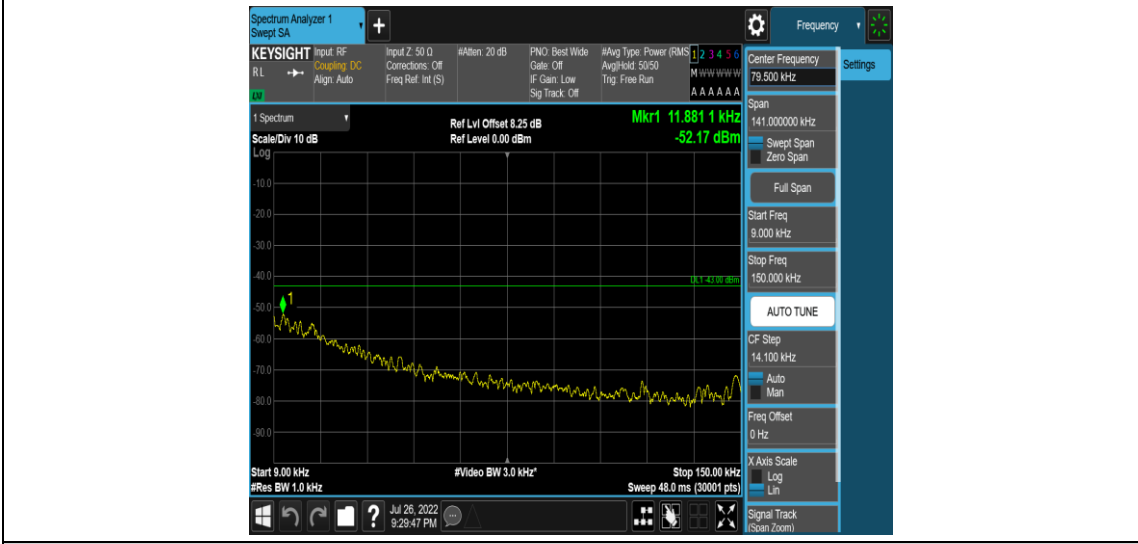

Band5-Stand-Alone-NaN-QPSK-20525-1 @47-3.75kHz-0.009-0.15-0.009~0.15MHz@-52.17dBm--43-PASS