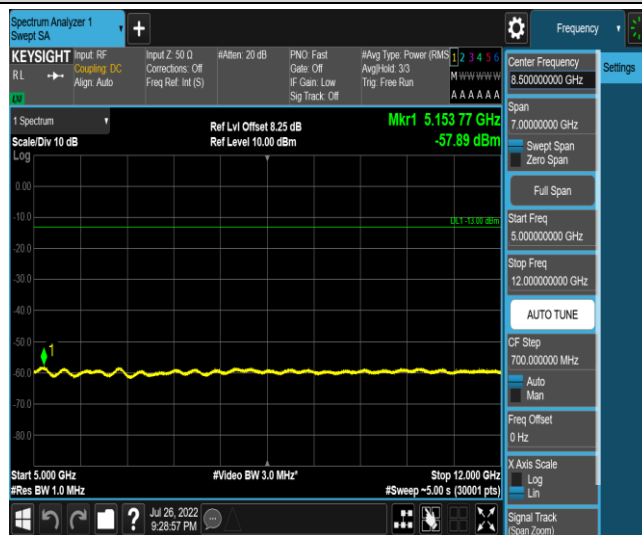

Band5-Stand-Alone-NaN-QPSK-20401-1 @47-3.75kHz-5000-12000-5000~12000MHz@-57.75dBm--13-PASS

Band5-Stand-Alone-NaN-QPSK-20401-1 @47-3.75kHz-12000-26500-12000~26500MHz@-52.25dBm--13-PASS

Band5-Stand-Alone-NaN-QPSK-20525-1 @0-3.75kHz-0.009-0.15-0.009~0.15MHz@-50.86dBm--43-PASS

Band5-Stand-Alone-NaN-QPSK-20525-1 @0-3.75kHz-0.15-30-0.15~30MHz@-51.65dBm--23-PASS

Band5-Stand-Alone-NaN-QPSK-20525-1 @0-3.75kHz-30-1000-30~1000MHz@-35.47dBm--1
3-PASS

Band5-Stand-Alone-NaN-QPSK-20525-1 @0-3.75kHz-1000-5000-1000~5000MHz@-36.84dB
m--13-PASS