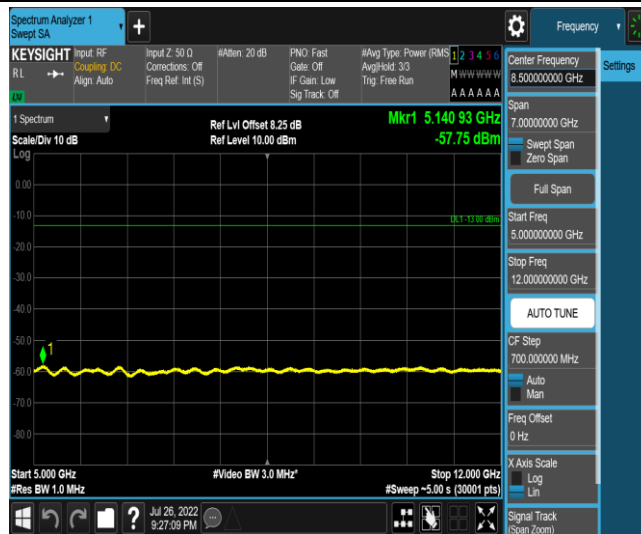

Band5-Stand-Alone-NaN-QPSK-20401-1 @47-3.75kHz-1000-5000-1000~5000MHz@-36.83dBm--13-PASS