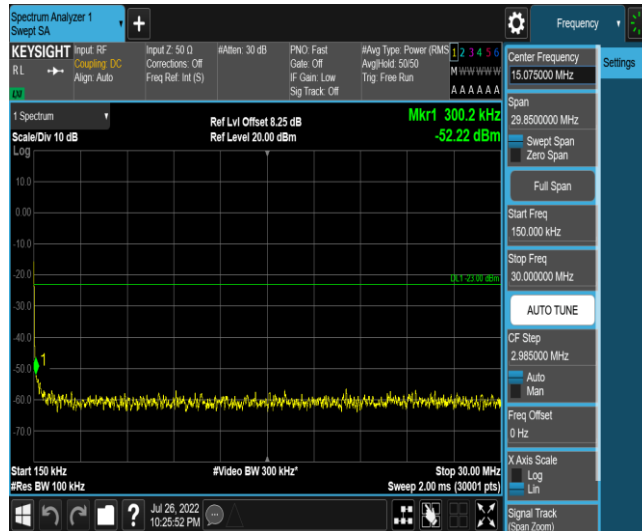

Band5-Stand-Alone-NaN-BPSK-20525-1 @ 11-15kHz-0.009-0.15-0.009~0.15MHz @ -52.53dB
m--43-PASS