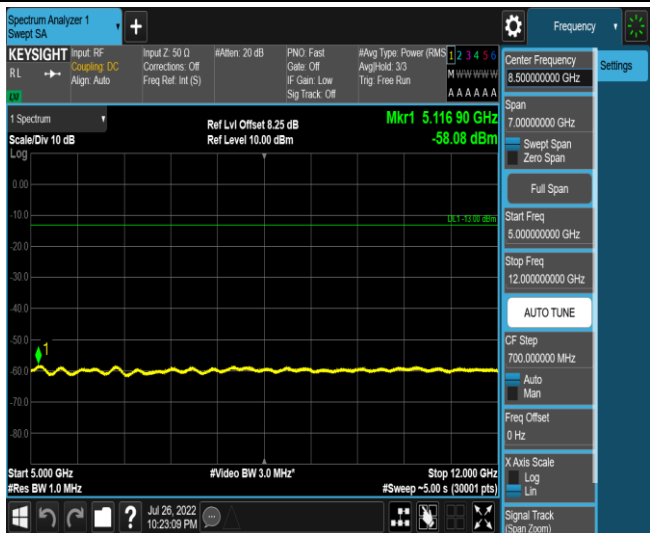

Band5-Stand-Alone-NaN-BPSK-20401-1 @ 11-15kHz-1000-5000-1000~5000MHz@-36.89dBm--13-PASS

Band5-Stand-Alone-NaN-BPSK-20401-1 @ 11-15kHz-5000-12000-5000~12000MHz@-58.08dBm--13-PASS