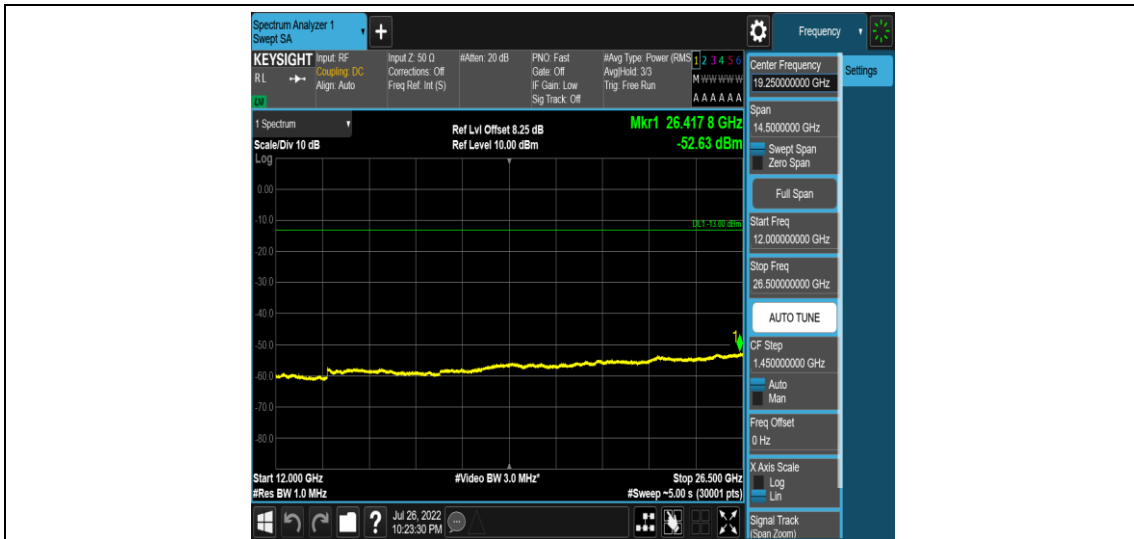

Band5-Stand-Alone-NaN-BPSK-20401-1 @ 11-15kHz-0.15-30-0.15~30MHz @ -50.9dBm--23-P
ASS

Band5-Stand-Alone-NaN-BPSK-20401-1 @ 11-15kHz-30-1000-30~1000MHz@-33.9dBm--13-PASS

Band5-Stand-Alone-NaN-BPSK-20401-1 @ 11-15kHz-1000-5000-1000~5000MHz@-36.89dBm--13-PASS

Band5-Stand-Alone-NaN-BPSK-20401-1 @ 11-15kHz-5000-12000-5000~12000MHz@-58.08dBm--13-PASS

Band5-Stand-Alone-NaN-BPSK-20401-1 @ 11-15kHz-12000-26500-12000~26500MHz@ -52.6 3dBm--13-PASS

Band5-Stand-Alone-NaN-BPSK-20525-1 @ 0-15kHz-0.009-0.15-0.009~0.15MHz@ -50.8dBm-- 43-PASS