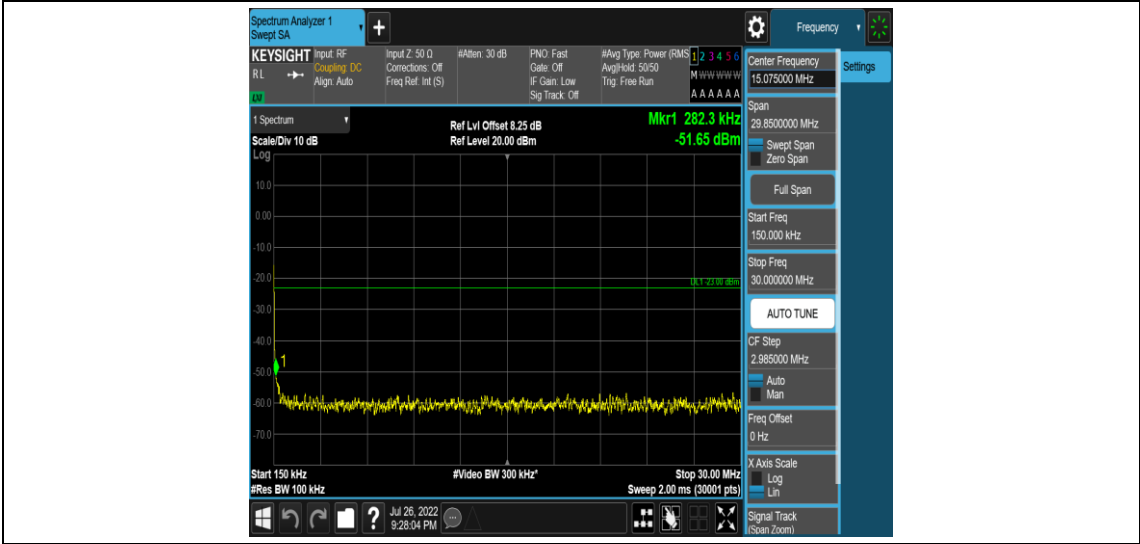

Band5-Stand-Alone-NaN-QPSK-20525-1 @0-3.75kHz-0.15-30-0.15~30MHz@-51.65dBm--23-PASS