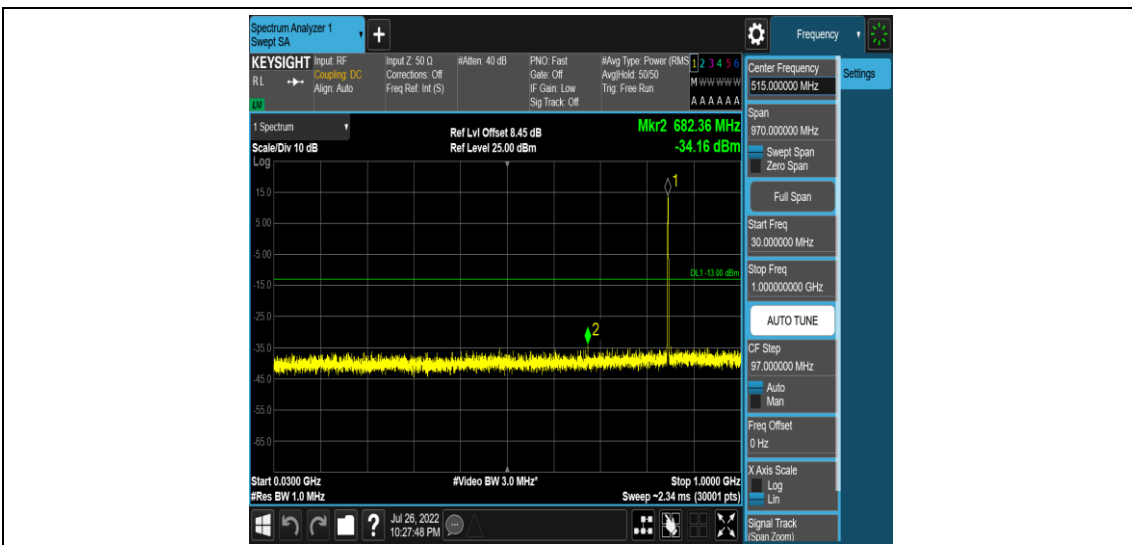

Band5-Stand-Alone-NaN-BPSK-20649-1 @0-15kHz-30-1000-30~1000MHz@-34.16dBm--13-PASS