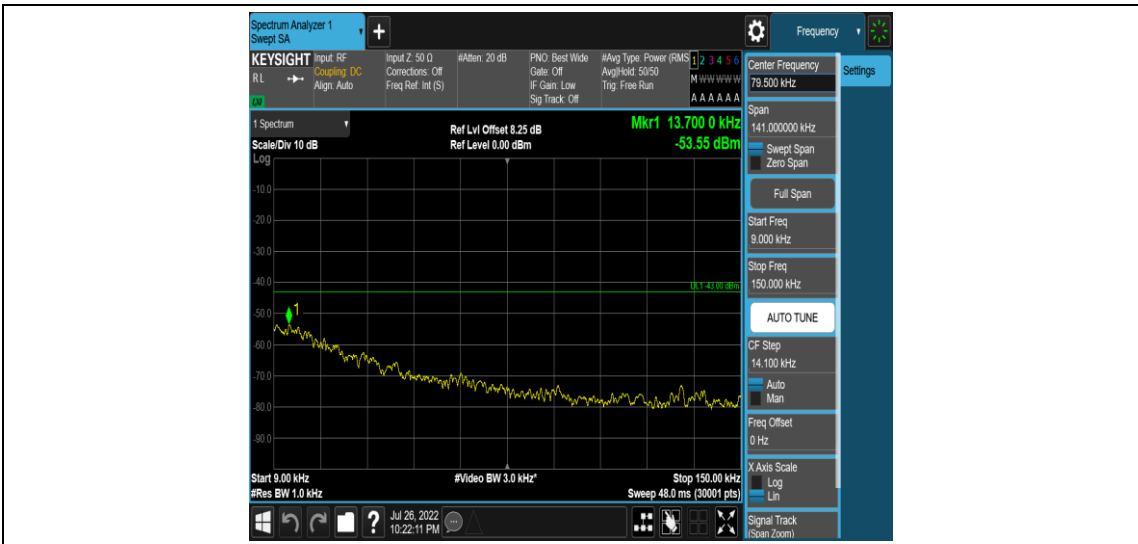

Band5-Stand-Alone-NaN-BPSK-20401-1 @ 11-15kHz-0.009-0.15-0.009~0.15MHz @ -53.55dB
m--43-PASS