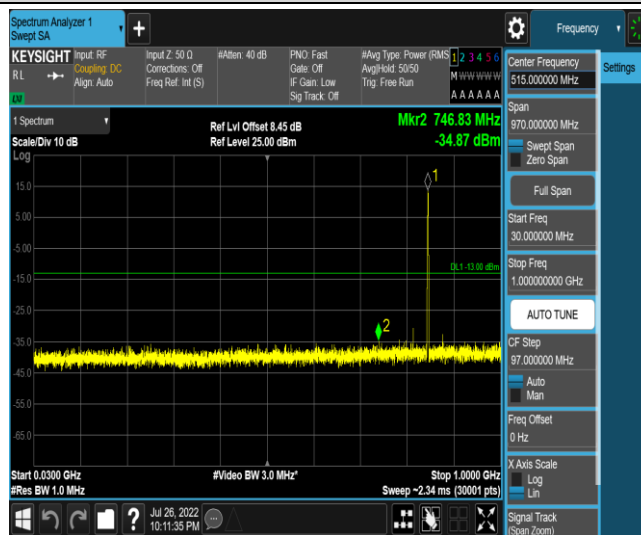

Band5-Stand-Alone-NaN-QPSK-20649-1 @0-3.75kHz-0.15-30-0.15~30MHz @ -52.91dBm--23-
PASS

Band5-Stand-Alone-NaN-QPSK-20649-1 @0-3.75kHz-30-1000-30~1000MHz @ -34.87dBm--1
3-PASS