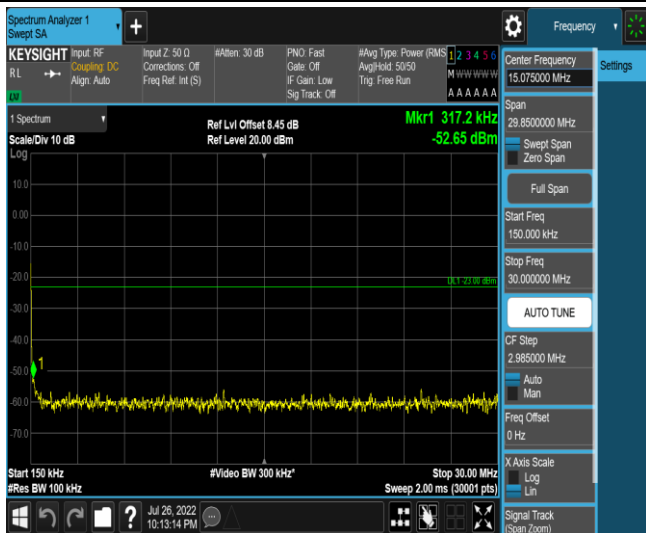

Band5-Stand-Alone-NaN-QPSK-20649-1 @47-3.75kHz-0.009-0.15-0.009~0.15MHz@-51.85dBm--43-PASS

Band5-Stand-Alone-NaN-QPSK-20649-1 @47-3.75kHz-0.15-30-0.15~30MHz@-52.65dBm--23-PASS