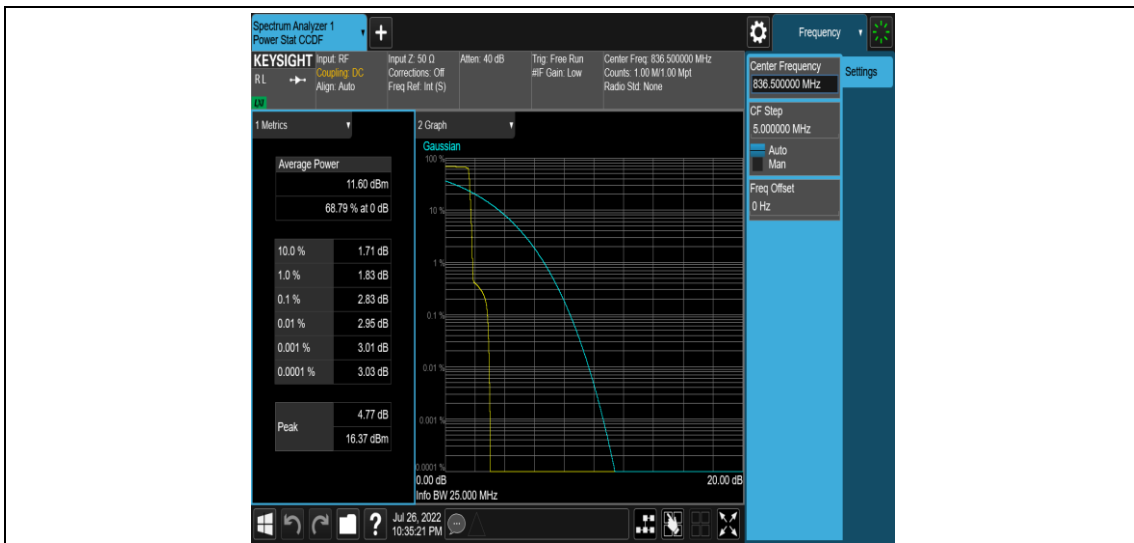

Test Graphs

Band5-Stand-Alone-NaN-BPSK-20525-1 @0-3.75kHz-2.83-<=13-PASS