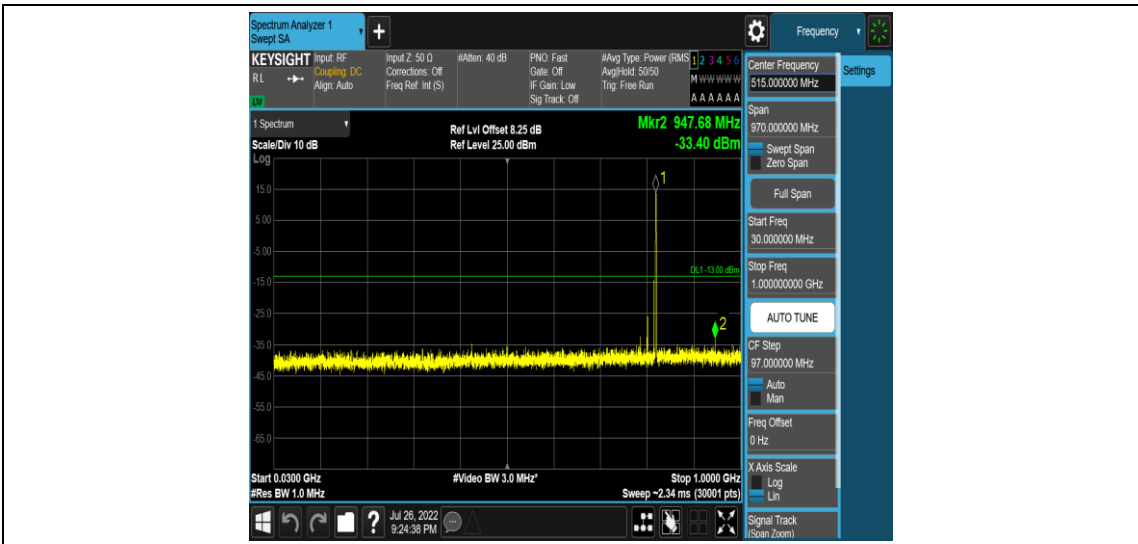

### Test Graphs

Band5-Stand-Alone-NaN-QPSK-20401-1 @0-3.75kHz-0.009-0.15-0.009~0.15MHz@-52.48dBm--43-PASS

Band5-Stand-Alone-NaN-QPSK-20401-1 @0-3.75kHz-0.15-30-0.15~30MHz@-51.96dBm--23-PASS

Band5-Stand-Alone-NaN-QPSK-20401-1 @0-3.75kHz-30-1000-30~1000MHz@-33.4dBm--13-PASS