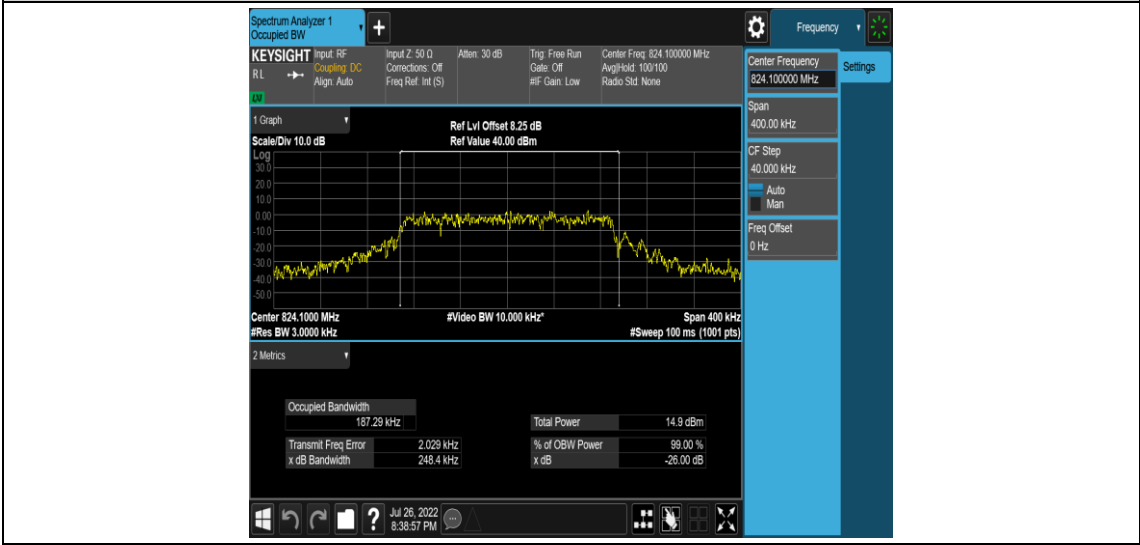

Band5-Stand-Alone-NaN-BPSK-20401-12 @ 0-15kHz-0.2484-PASS