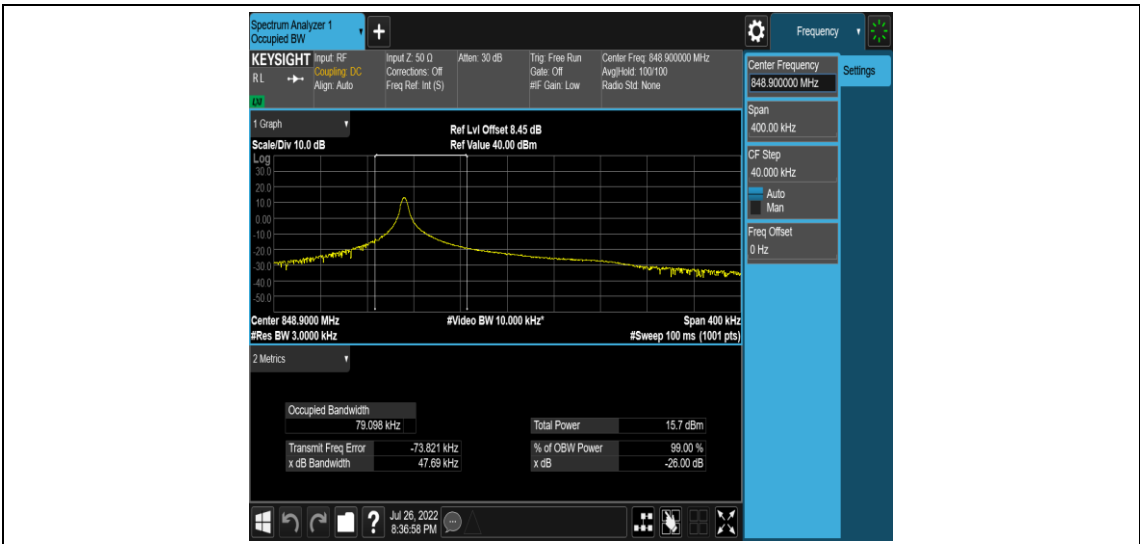

Band5-Stand-Alone-NaN-QPSK-20649-1 @ 0-3.75kHz-0.0477-PASS