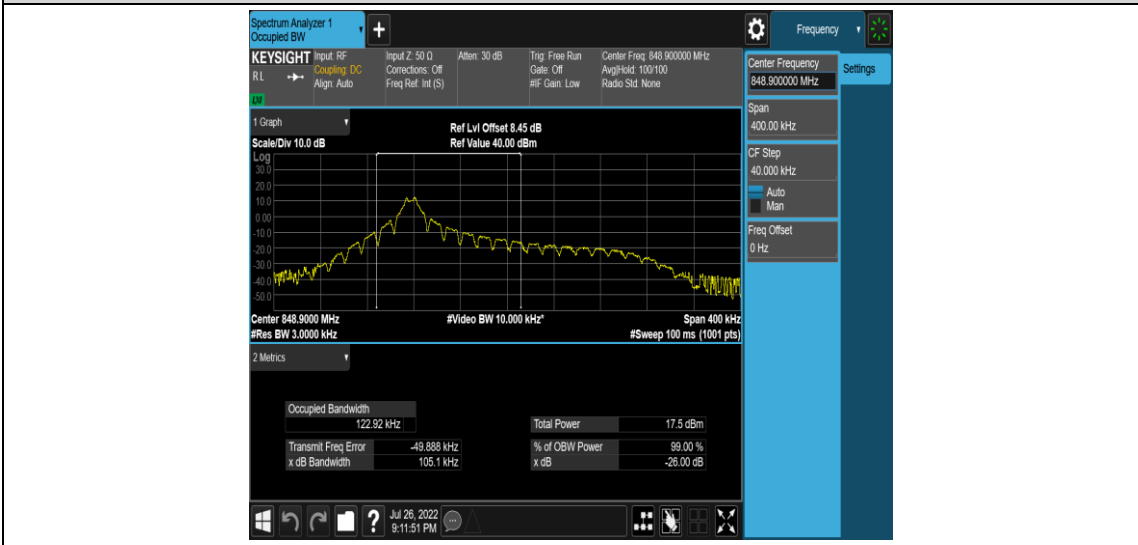

Band5-Stand-Alone-NaN-BPSK-20649-1 @ 0-15kHz-0.1051-PASS