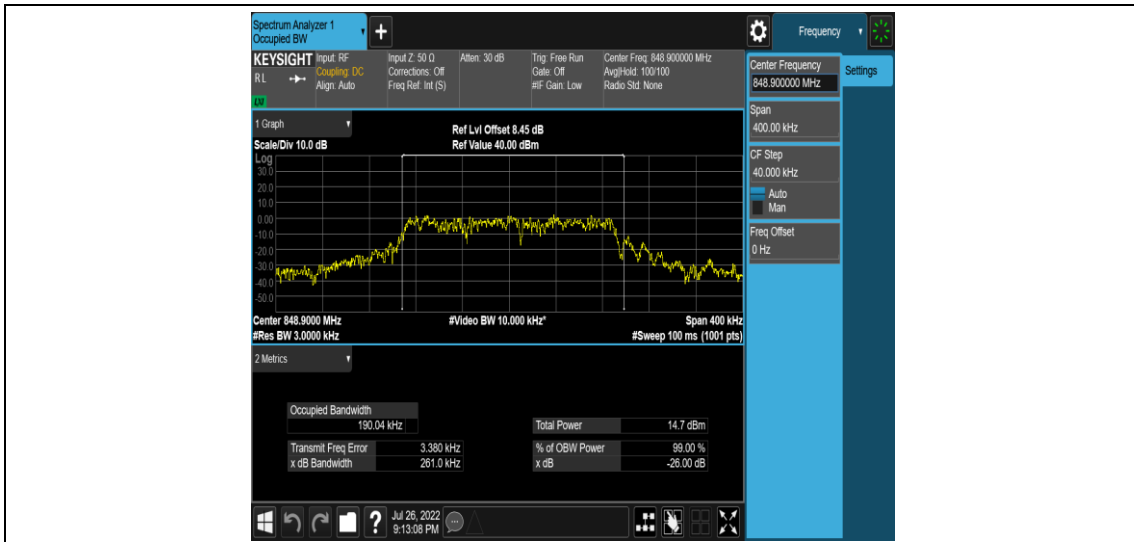

Band5-Stand-Alone-NaN-BPSK-20649-12@0-15kHz-0.2610-PASS