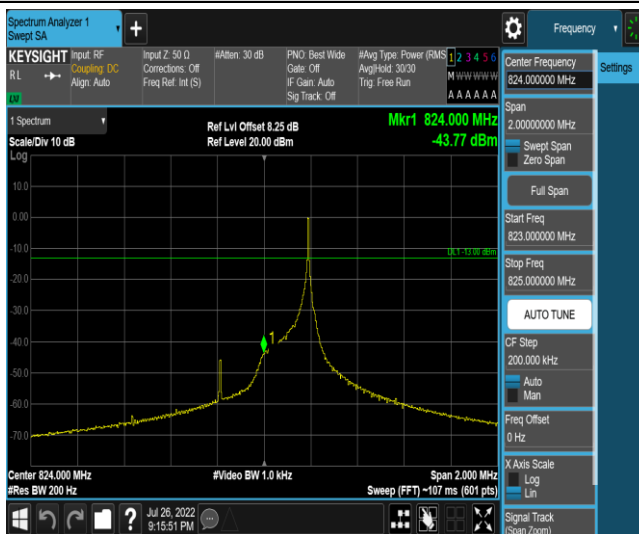

Band5-Stand-Alone-NaN-QPSK-20401-1 @0-3.75kHz--22.16-PASS

Band5-Stand-Alone-NaN-QPSK-20401-1 @47-3.75kHz--43.77-PASS