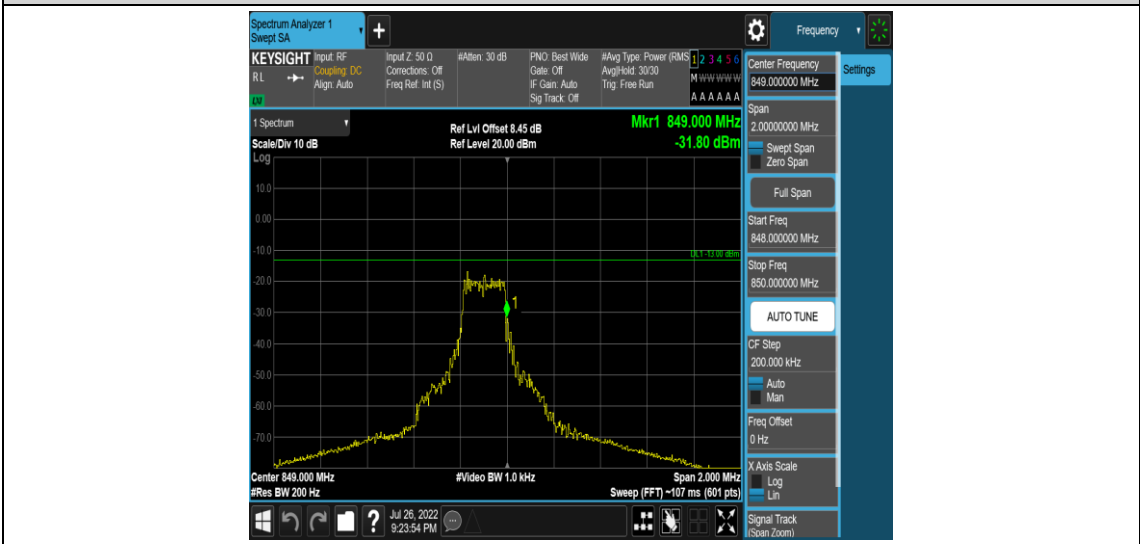

Band5-Stand-Alone-NaN-QPSK-20649-12 @ 0-15kHz--31.80-PASS