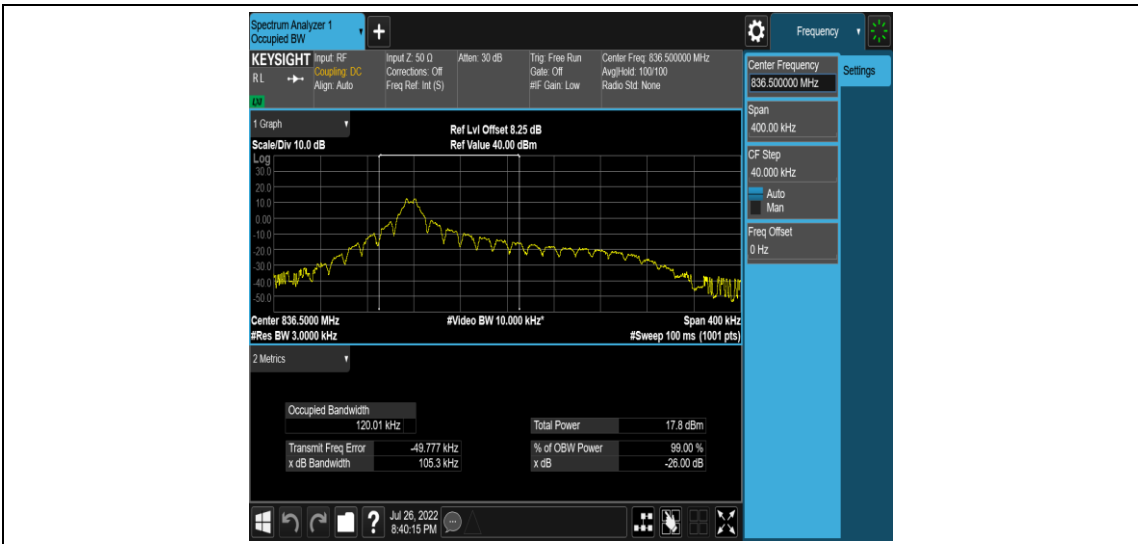

Band5-Stand-Alone-NaN-QPSK-20525-1 @ 0-3.75kHz-0.0480-PASS

Band5-Stand-Alone-NaN-QPSK-20649-1 @ 0-3.75kHz-0.0477-PASS

Band5-Stand-Alone-NaN-BPSK-20401-1 @ 0-15kHz-0.1058-PASS

Band5-Stand-Alone-NaN-BPSK-20401-12 @ 0-15kHz-0.2484-PASS