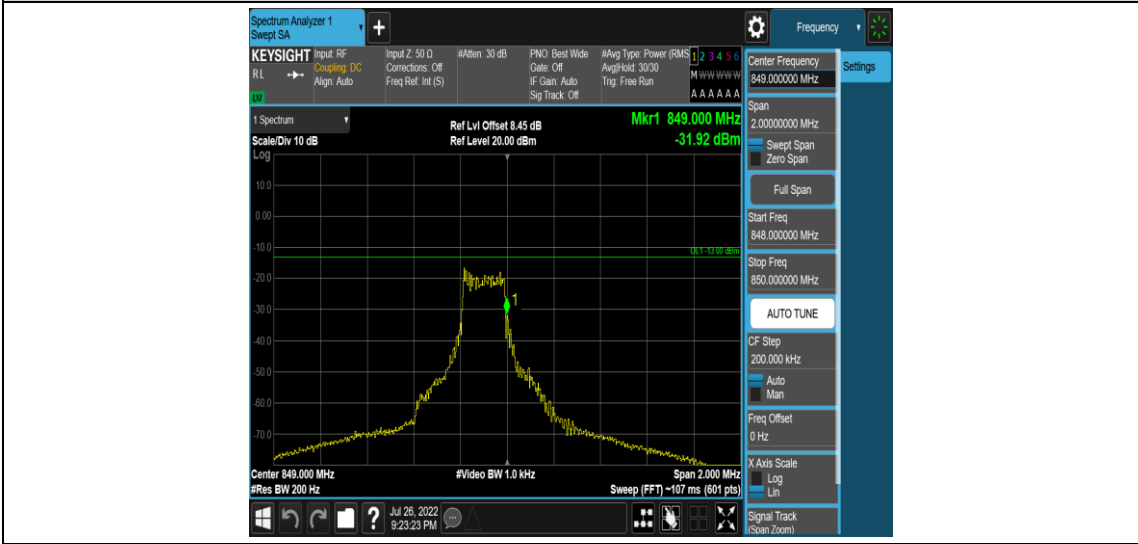

Band5-Stand-Alone-NaN-BPSK-20649-12 @ 0-15kHz--31.92-PASS