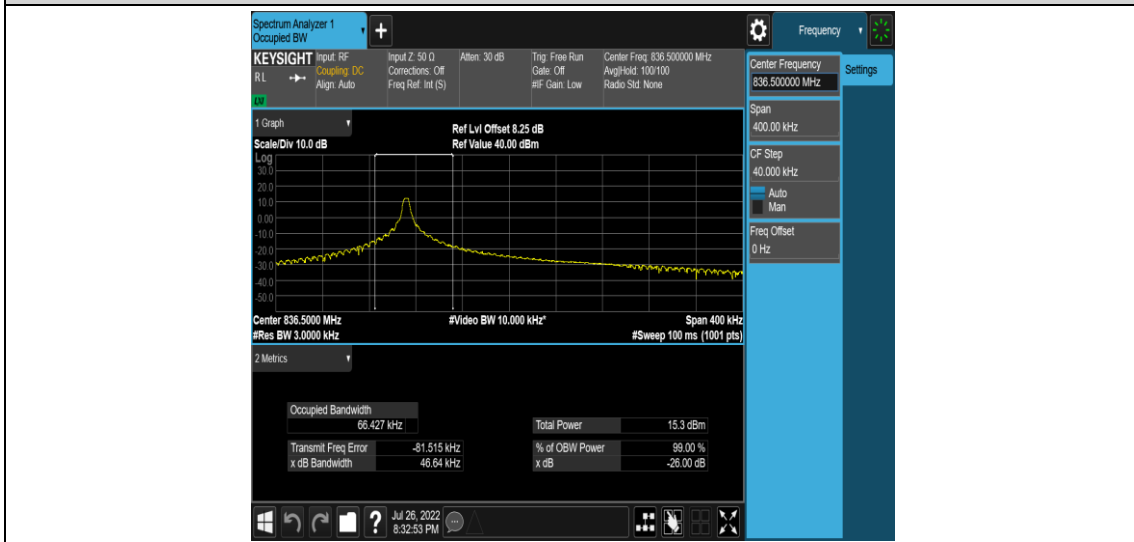

Band5-Stand-Alone-NaN-BPSK-20525-1 @0-3.75kHz-0.0466-PASS