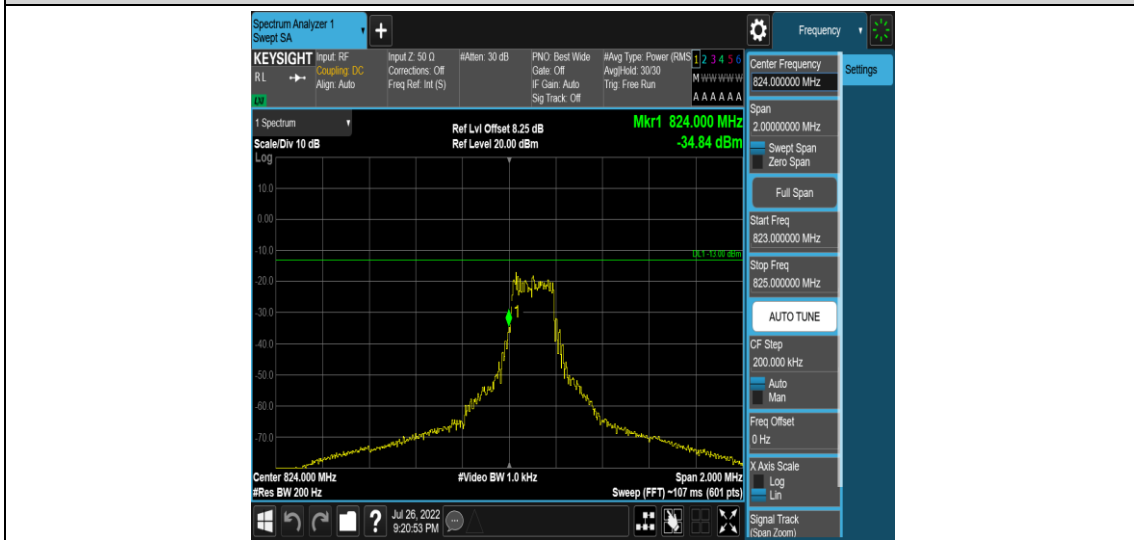

Band5-Stand-Alone-NaN-BPSK-20649-1 @ 11-15kHz--18.40-PASS

Band5-Stand-Alone-NaN-BPSK-20649-12 @ 0-15kHz--31.92-PASS

Band5-Stand-Alone-NaN-QPSK-20401-1 @ 0-15kHz--19.64-PASS

Band5-Stand-Alone-NaN-QPSK-20401-1 @ 11-15kHz--37.90-PASS