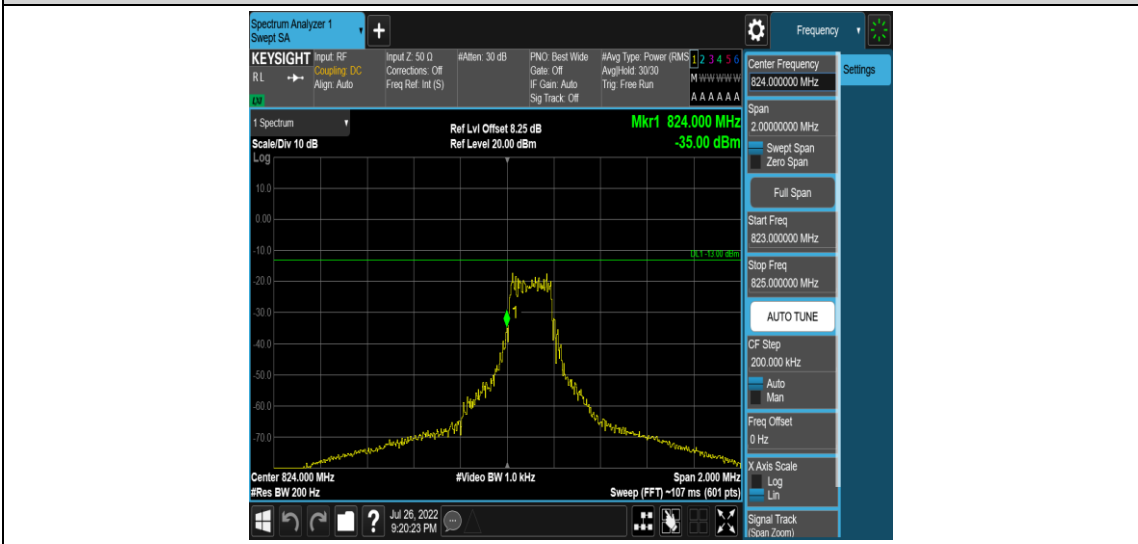

Band5-Stand-Alone-NaN-BPSK-20401-12 @ 0-15kHz--35.00-PASS