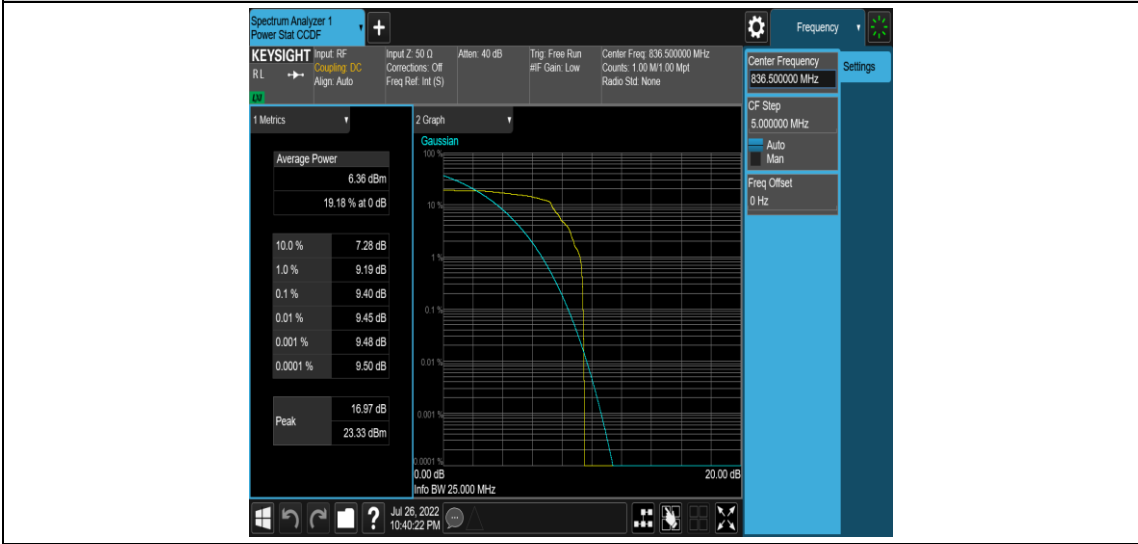

Band5-Stand-Alone-NaN-BPSK-20525-3 @ 3-15kHz-9.4-<=13-PASS