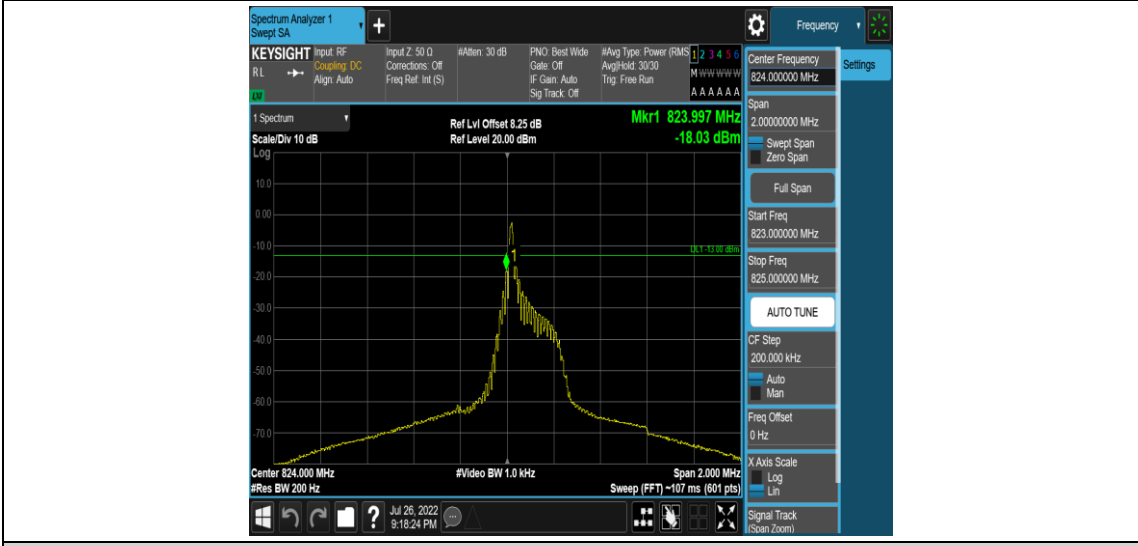

Band5-Stand-Alone-NaN-QPSK-20401-1 @0-3.75kHz--22.16-PASS

Band5-Stand-Alone-NaN-QPSK-20401-1 @47-3.75kHz--43.77-PASS

Band5-Stand-Alone-NaN-QPSK-20649-1 @0-3.75kHz--44.42-PASS

Band5-Stand-Alone-NaN-QPSK-20649-1 @47-3.75kHz--22.59-PASS