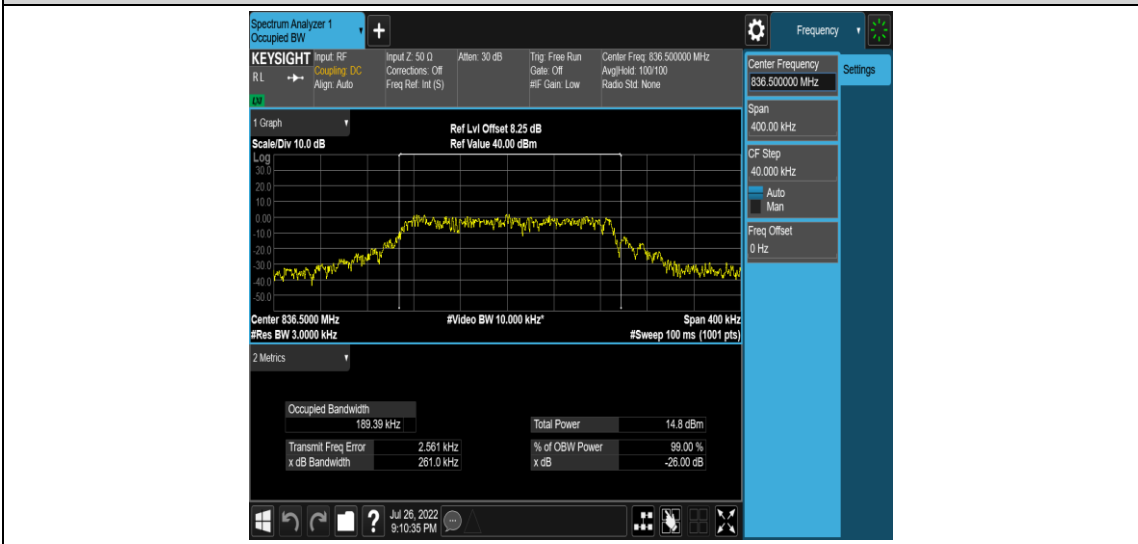

Band5-Stand-Alone-NaN-BPSK-20525-12 @ 0-15kHz-0.2610-PASS