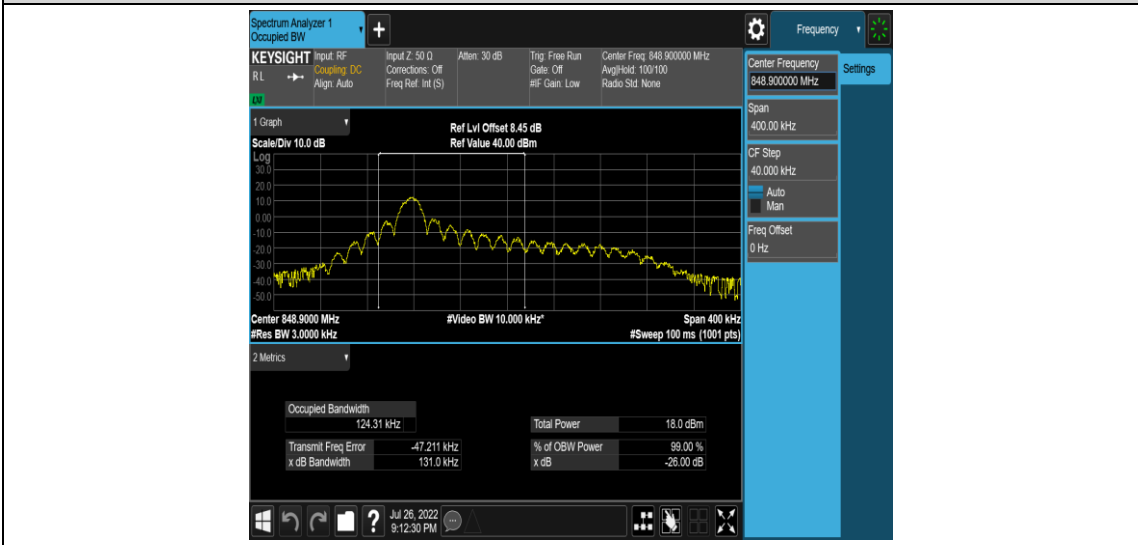

Band5-Stand-Alone-NaN-QPSK-20401-1@0-15kHz-0.1308-PASS

Band5-Stand-Alone-NaN-QPSK-20401-12@0-15kHz-0.2465-PASS

Band5-Stand-Alone-NaN-QPSK-20525-1@0-15kHz-0.1162-PASS

Band5-Stand-Alone-NaN-QPSK-20525-12@0-15kHz-0.2406-PASS