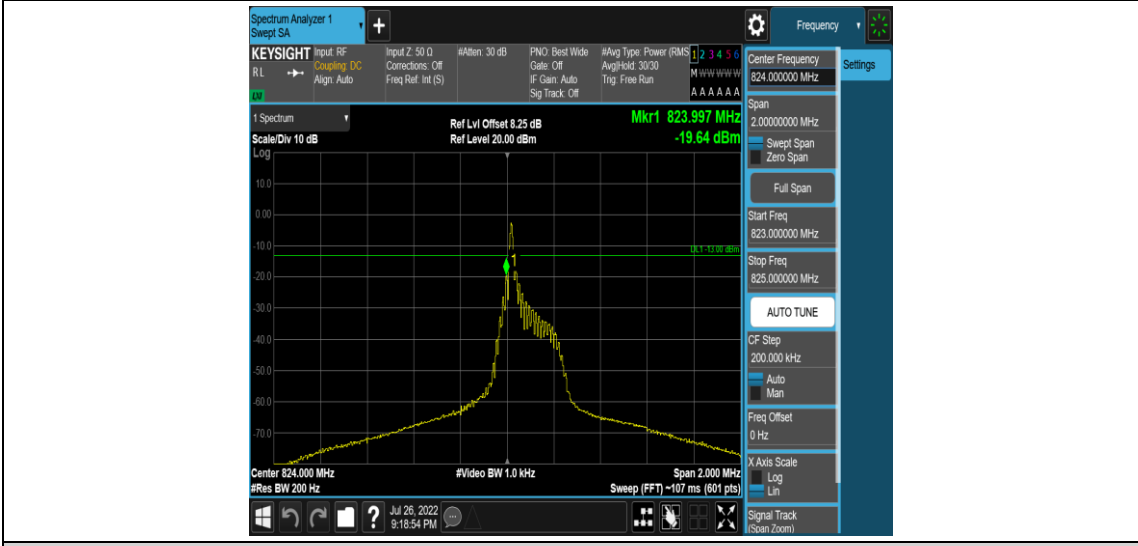

Band5-Stand-Alone-NaN-QPSK-20401-1 @ 0-15kHz--19.64-PASS