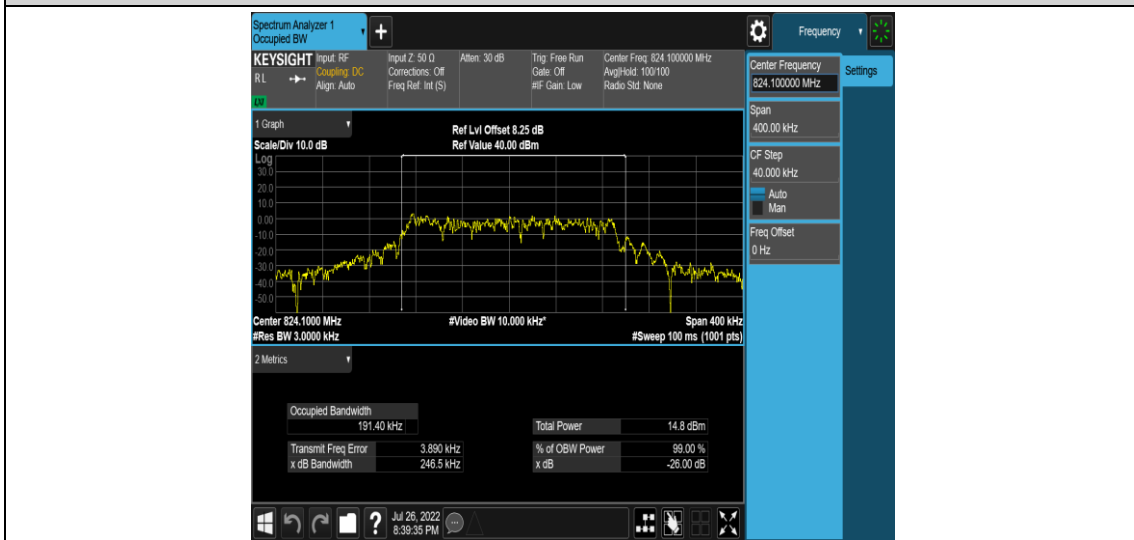

Band5-Stand-Alone-NaN-QPSK-20401-12@0-15kHz-0.2465-PASS