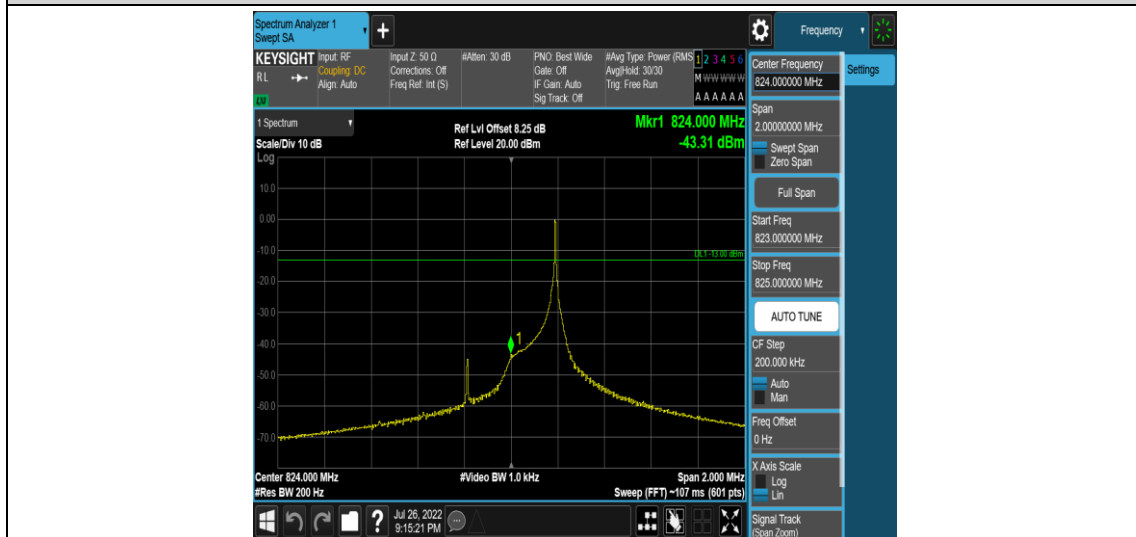

Band5-Stand-Alone-NaN-BPSK-20401-1 @47-3.75kHz--43.31-PASS