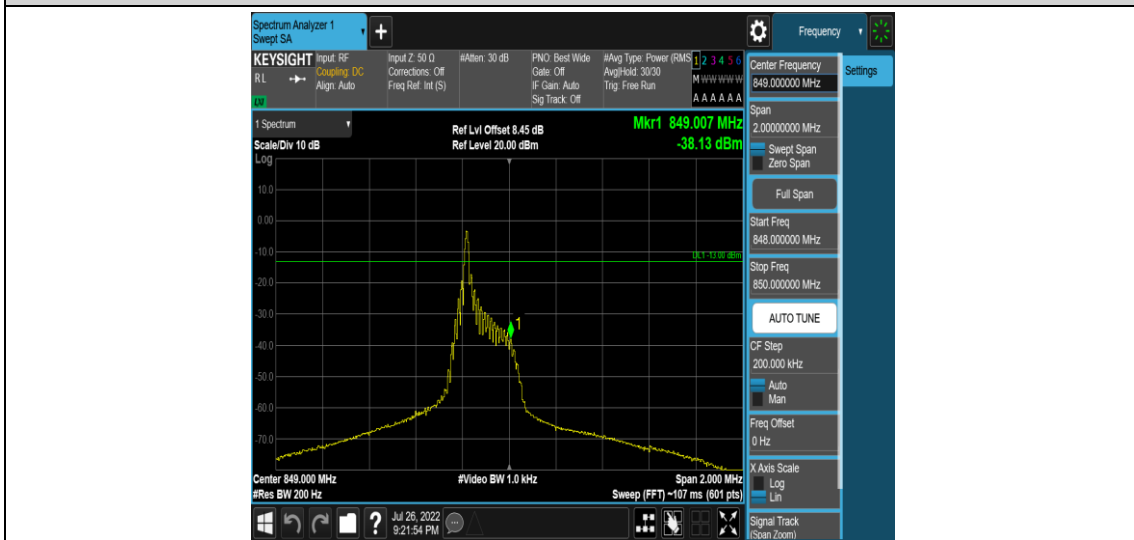

Band5-Stand-Alone-NaN-QPSK-20649-1 @ 0-15kHz--38.13-PASS