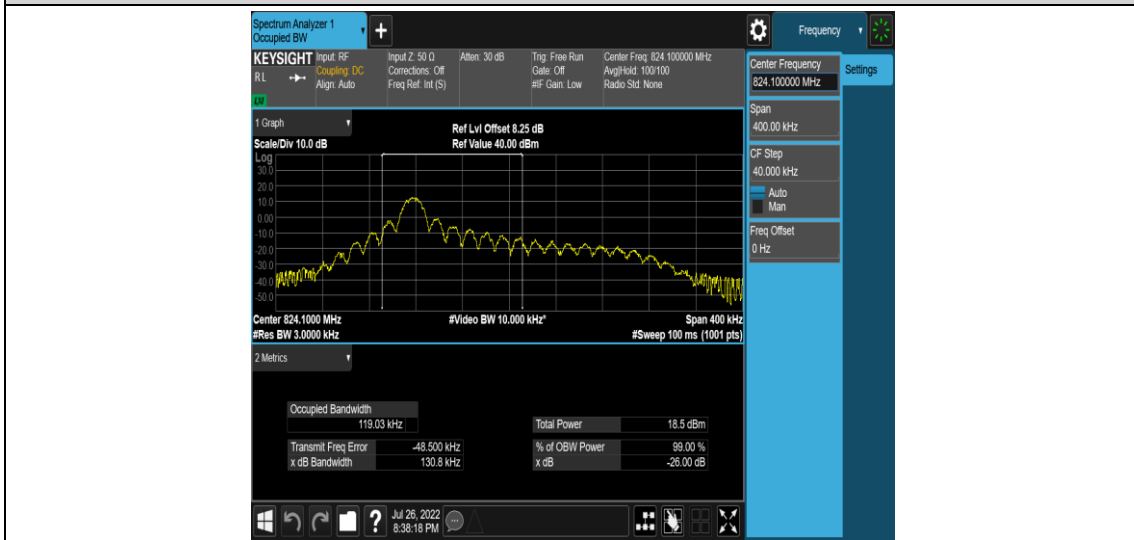

Band5-Stand-Alone-NaN-BPSK-20525-1 @ 0-15kHz-0.1053-PASS

Band5-Stand-Alone-NaN-BPSK-20525-12 @ 0-15kHz-0.2610-PASS

Band5-Stand-Alone-NaN-BPSK-20649-1 @ 0-15kHz-0.1051-PASS

Band5-Stand-Alone-NaN-BPSK-20649-12@0-15kHz-0.2610-PASS