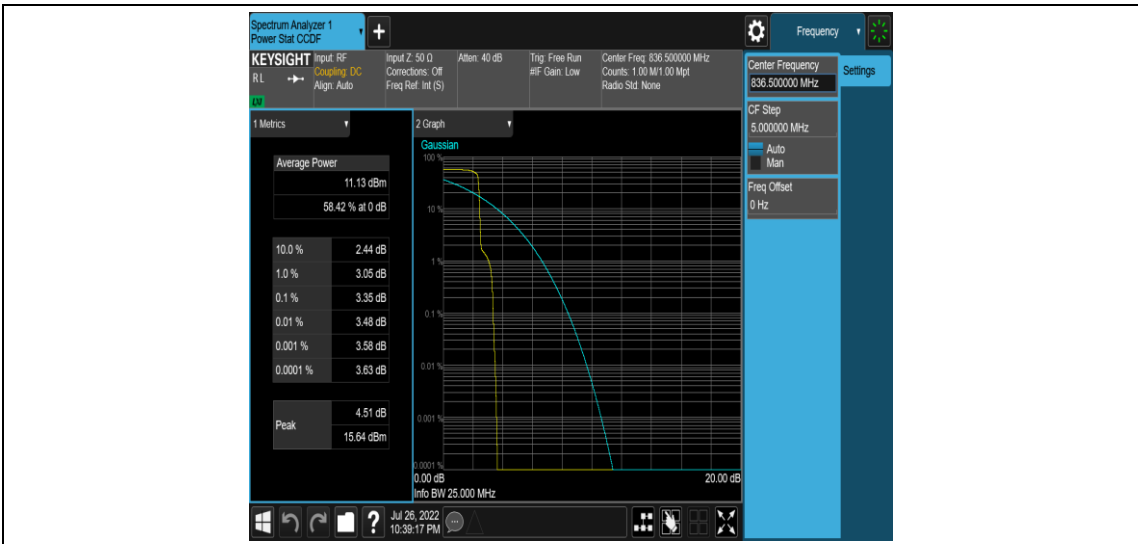

Band5-Stand-Alone-NaN-BPSK-20525-1 @ 11-15kHz-3.35-<=13-PASS