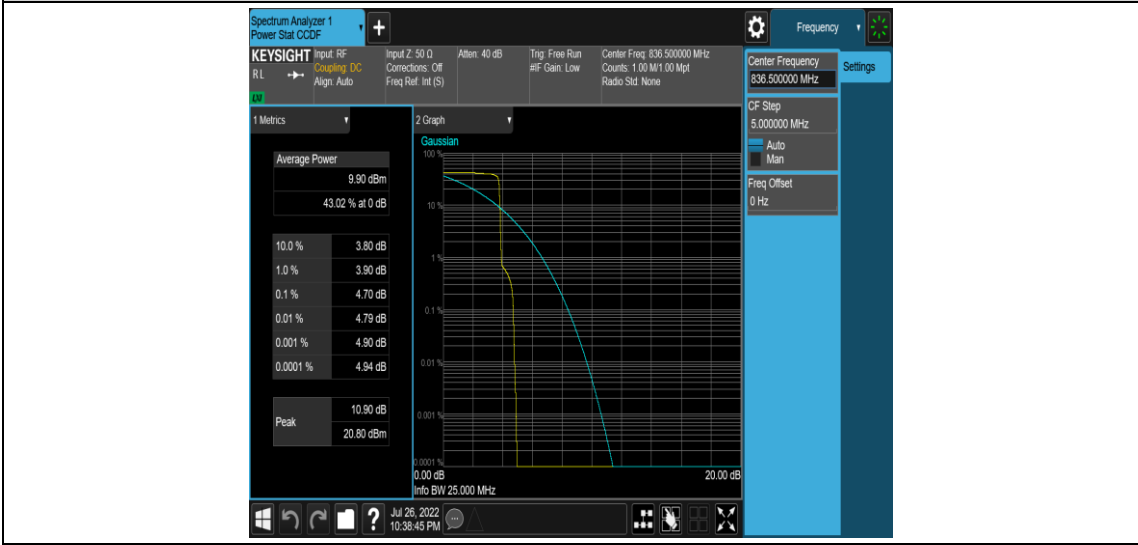

Band5-Stand-Alone-NaN-QPSK-20525-1 @ 0-15kHz-4.7-<=13-PASS