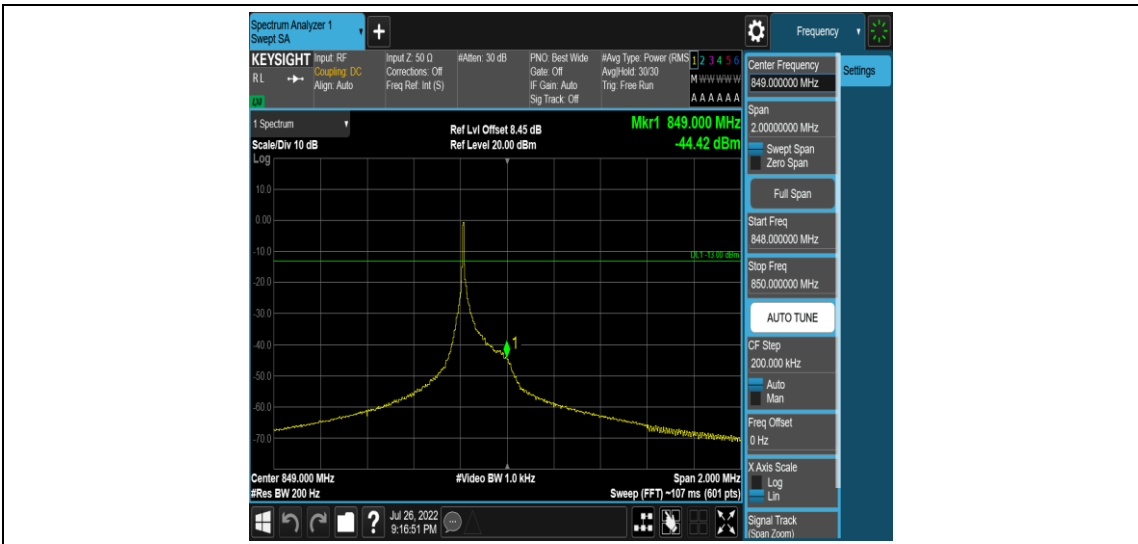

Band5-Stand-Alone-NaN-QPSK-20649-1 @0-3.75kHz--44.42-PASS