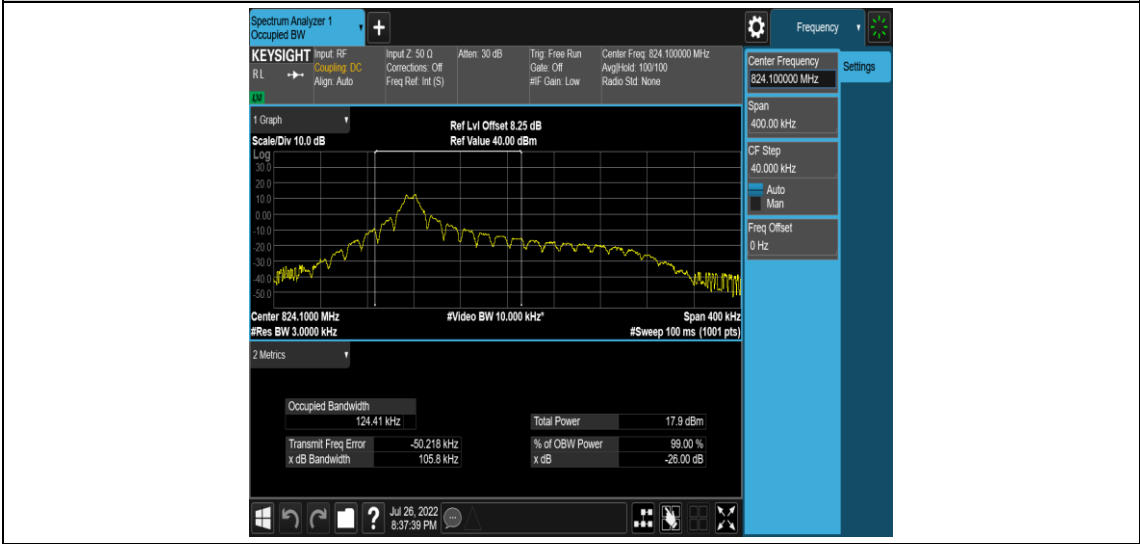

Band5-Stand-Alone-NaN-BPSK-20401-1 @ 0-15kHz-0.1058-PASS