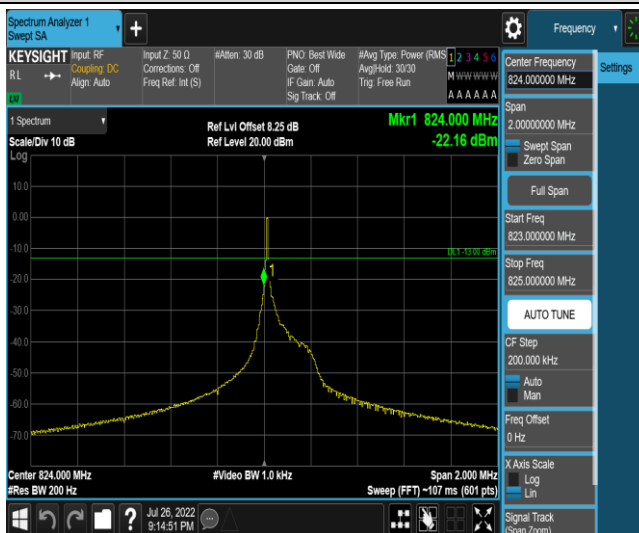

### Test Graphs

Band5-Stand-Alone-NaN-BPSK-20401-1 @0-3.75kHz--22.56-PASS

Band5-Stand-Alone-NaN-BPSK-20401-1 @47-3.75kHz--43.31-PASS

Band5-Stand-Alone-NaN-BPSK-20649-1 @0-3.75kHz--44.93-PASS

Band5-Stand-Alone-NaN-BPSK-20649-1 @47-3.75kHz--22.71-PASS