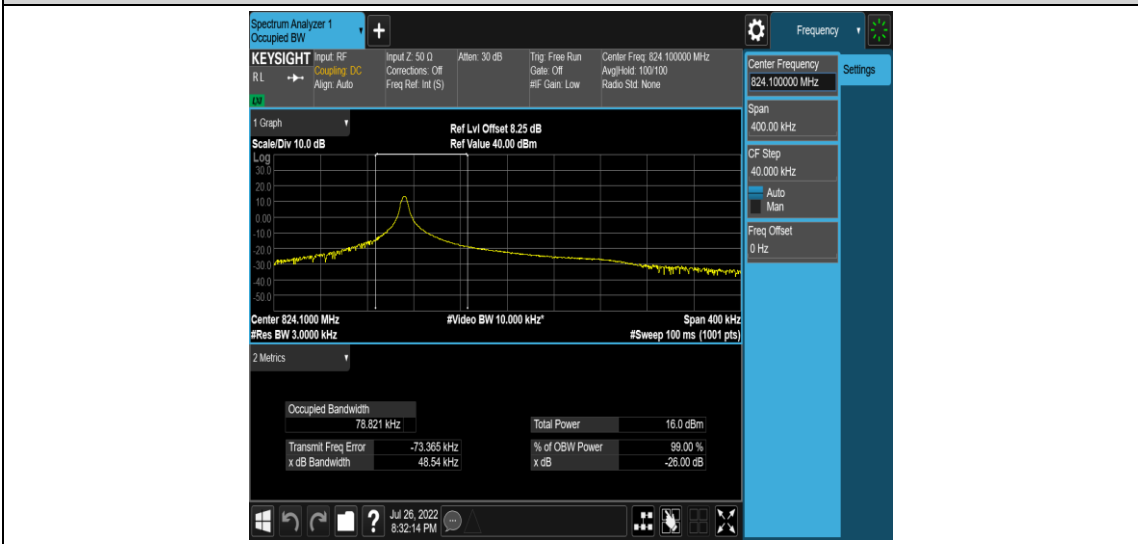

### Test Graphs

Band5-Stand-Alone-NaN-BPSK-20401-1 @0-3.75kHz-0.0468-PASS

Band5-Stand-Alone-NaN-BPSK-20525-1 @0-3.75kHz-0.0466-PASS

Band5-Stand-Alone-NaN-BPSK-20649-1 @ 0-3.75kHz-0.0463-PASS

Band5-Stand-Alone-NaN-QPSK-20401-1 @ 0-3.75kHz-0.0485-PASS