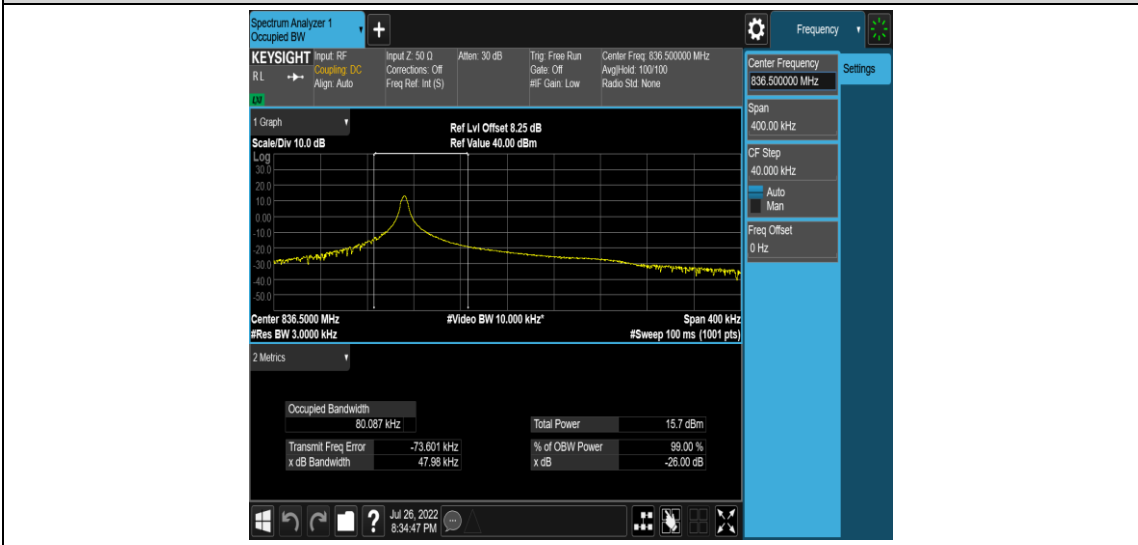

### Test Graphs

Band5-Stand-Alone-NaN-BPSK-20401-1 @0-3.75kHz-0.0468-PASS

Band5-Stand-Alone-NaN-BPSK-20525-1 @0-3.75kHz-0.0466-PASS

Band5-Stand-Alone-NaN-BPSK-20649-1 @ 0-3.75kHz-0.0463-PASS

Band5-Stand-Alone-NaN-QPSK-20401-1 @ 0-3.75kHz-0.0485-PASS