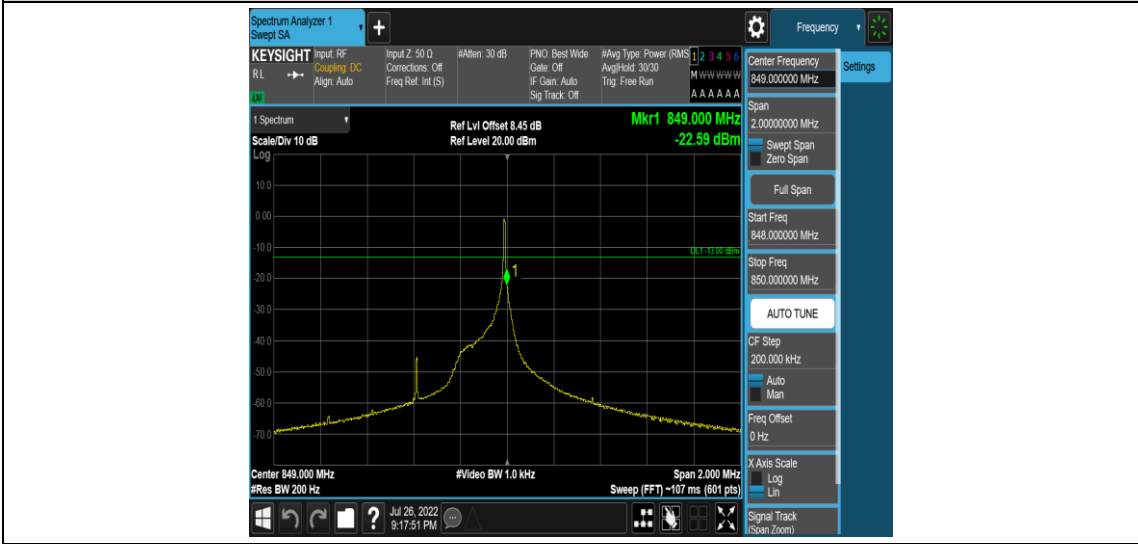

Band5-Stand-Alone-NaN-QPSK-20649-1 @47-3.75kHz--22.59-PASS