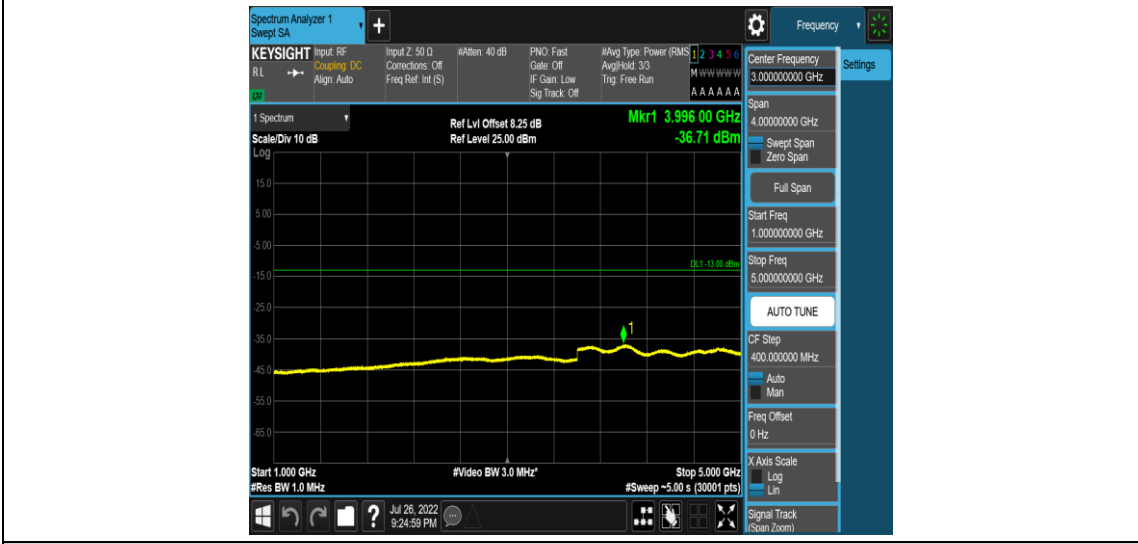

### Test Graphs

Band5-Stand-Alone-NaN-QPSK-20401-1 @0-3.75kHz-0.009-0.15-0.009~0.15MHz@-52.48dBm--43-PASS

Band5-Stand-Alone-NaN-QPSK-20401-1 @0-3.75kHz-0.15-30-0.15~30MHz@-51.96dBm--23-PASS

Band5-Stand-Alone-NaN-QPSK-20401-1 @0-3.75kHz-30-1000-30~1000MHz@-33.4dBm--13-PASS