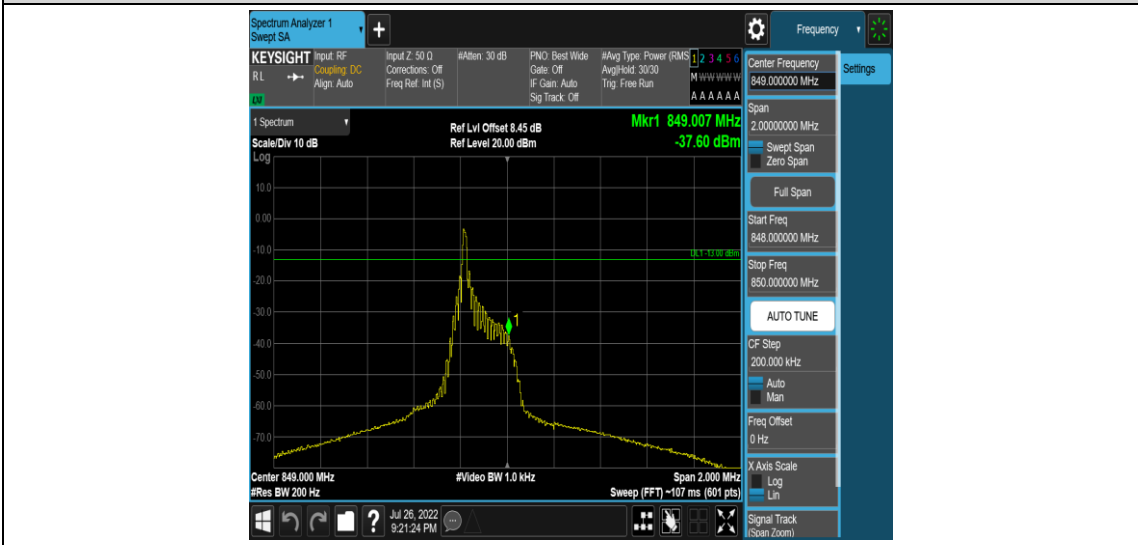

Band5-Stand-Alone-NaN-BPSK-20649-1 @ 0-15kHz--37.60-PASS