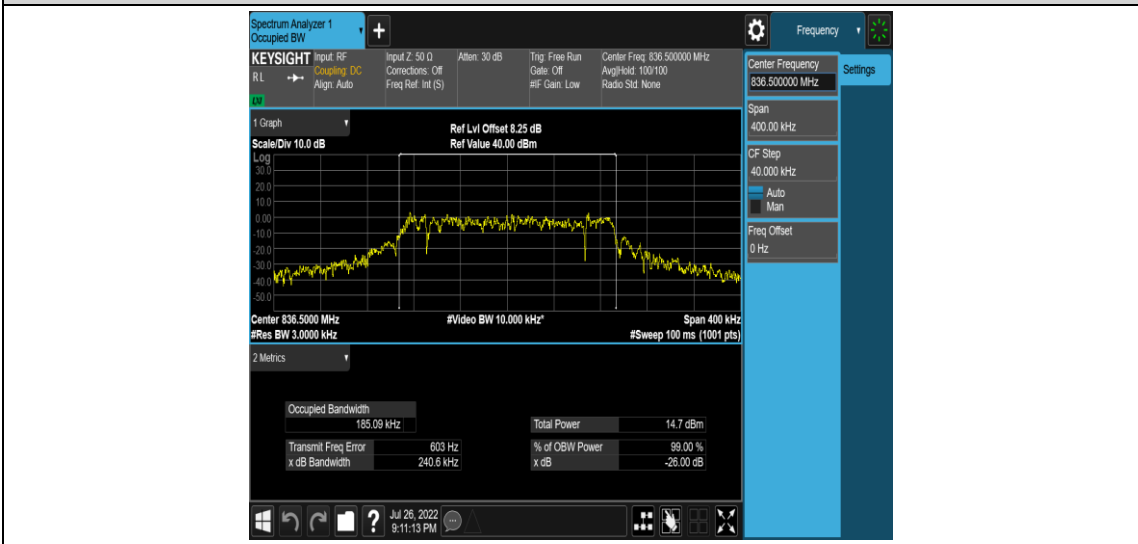

Band5-Stand-Alone-NaN-QPSK-20525-12@0-15kHz-0.2406-PASS