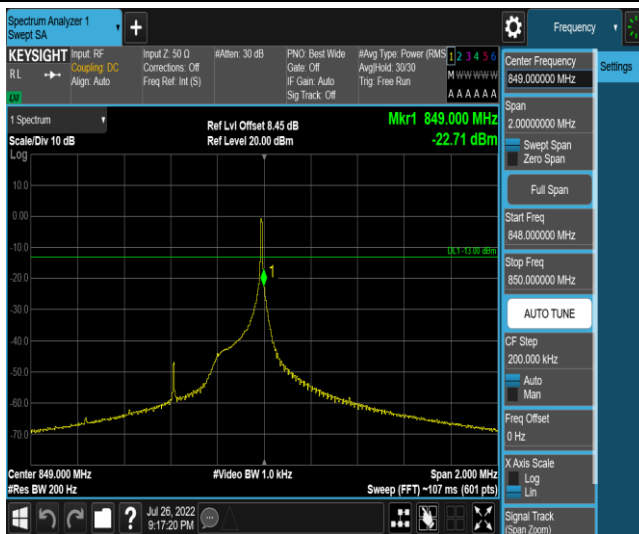

### Test Graphs

Band5-Stand-Alone-NaN-BPSK-20401-1 @0-3.75kHz--22.56-PASS

Band5-Stand-Alone-NaN-BPSK-20401-1 @47-3.75kHz--43.31-PASS

Band5-Stand-Alone-NaN-BPSK-20649-1 @0-3.75kHz--44.93-PASS

Band5-Stand-Alone-NaN-BPSK-20649-1 @47-3.75kHz--22.71-PASS