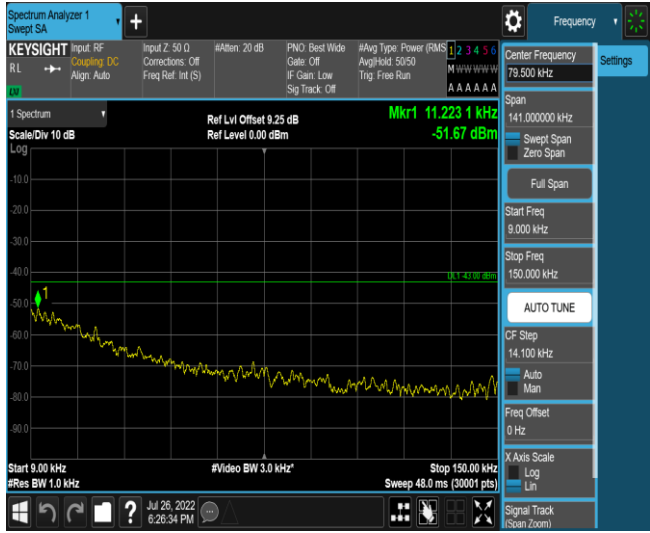

Band4-Stand-Alone-NaN-QPSK-20399-1 @0-3.75kHz-12000-26500-12000~26500MHz@-51.37dBm--13-PASS

Band4-Stand-Alone-NaN-QPSK-20399-1 @47-3.75kHz-0.009-0.15-0.009~0.15MHz@-51.67dBm--43-PASS