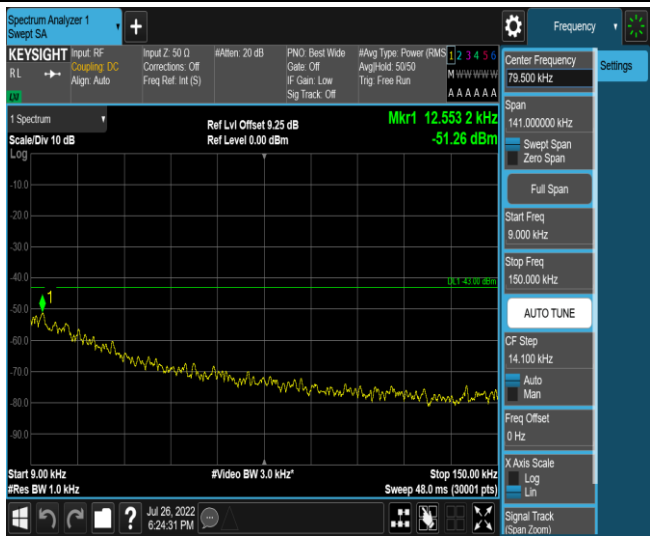

Band4-Stand-Alone-NaN-QPSK-20175-1 @47-3.75kHz-12000-26500-12000~26500MHz@-51.6dBm--13-PASS