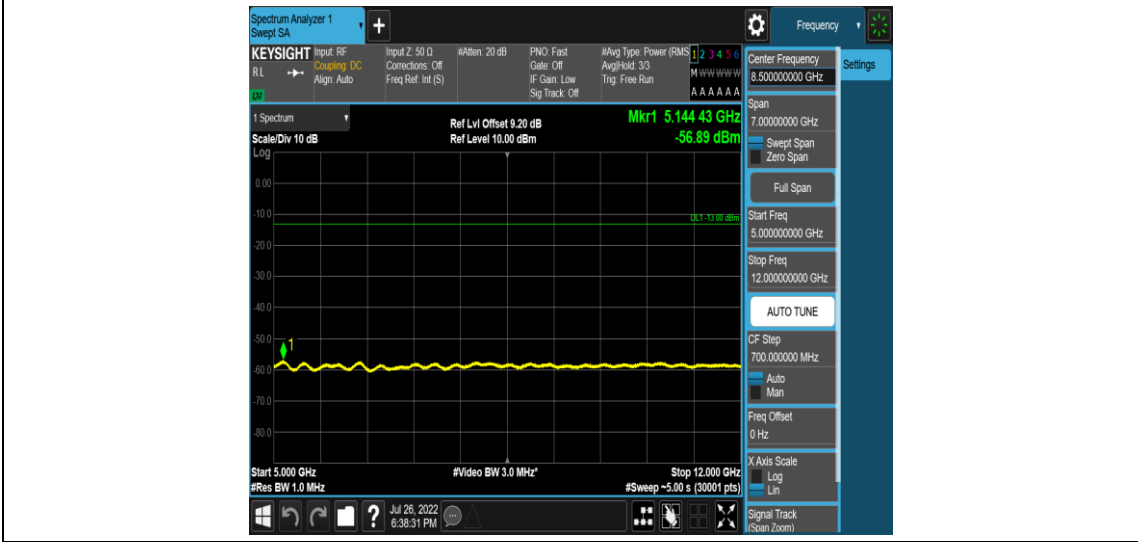

Band4-Stand-Alone-NaN-BPSK-20175-1 @0-15kHz-1000-5000-1000~5000MHz@ -35.45dBm-13-PASS