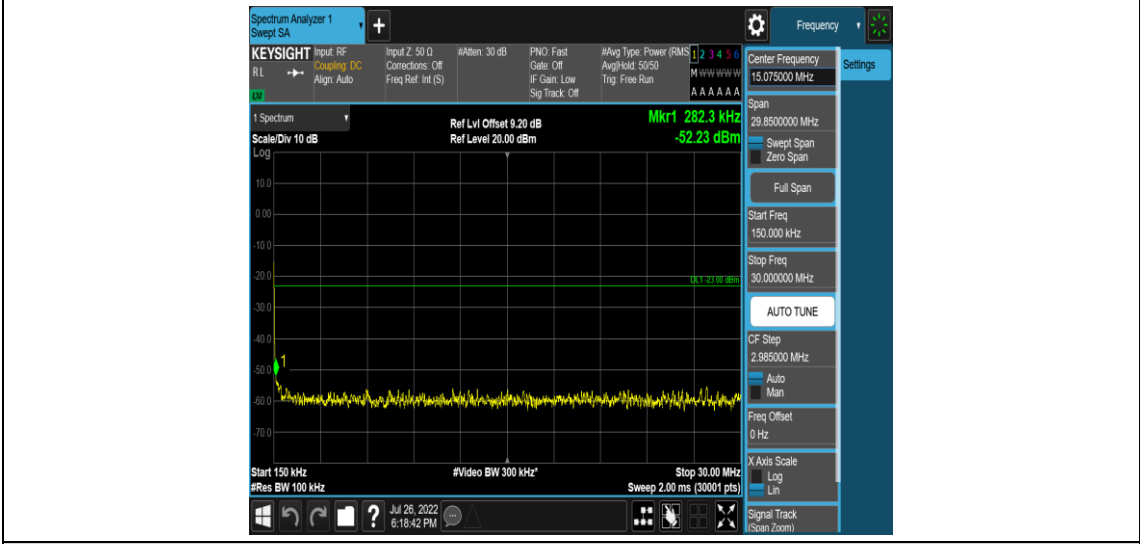

Band4-Stand-Alone-NaN-QPSK-19951-1 @47-3.75kHz-0.009-0.15-0.009~0.15MHz@ -52.52d  
Bm--43-PASS

Band4-Stand-Alone-NaN-QPSK-19951-1 @47-3.75kHz-0.15-30-0.15~30MHz@ -52.23dBm--2  
3-PASS

Band4-Stand-Alone-NaN-QPSK-19951-1 @47-3.75kHz-30-1000-30~1000MHz@-32.84dBm--  
13-PASS