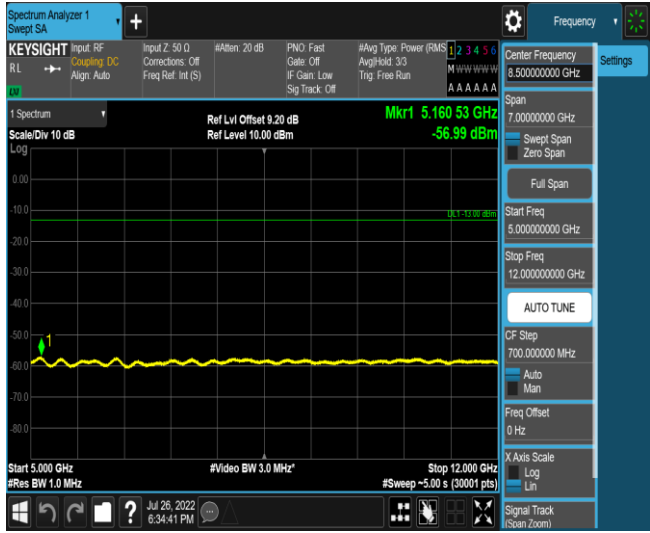

Band4-Stand-Alone-NaN-BPSK-19951-1 @0-15kHz-1000-5000-1000~5000MHz@-35.81dBm--13-PASS

Band4-Stand-Alone-NaN-BPSK-19951-1 @0-15kHz-5000-12000-5000~12000MHz@-57dBm--13-PASS