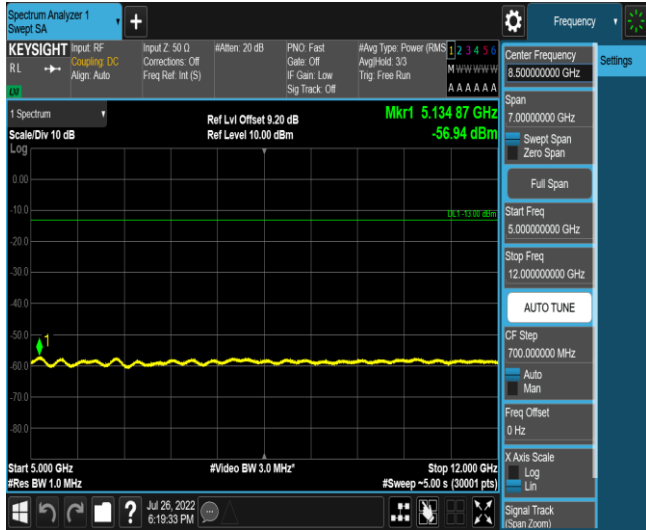

Band4-Stand-Alone-NaN-QPSK-19951-1 @47-3.75kHz-1000-5000-1000~5000MHz@-35.87dBm--13-PASS

Band4-Stand-Alone-NaN-QPSK-19951-1 @47-3.75kHz-5000-12000-5000~12000MHz@-56.94dBm--13-PASS