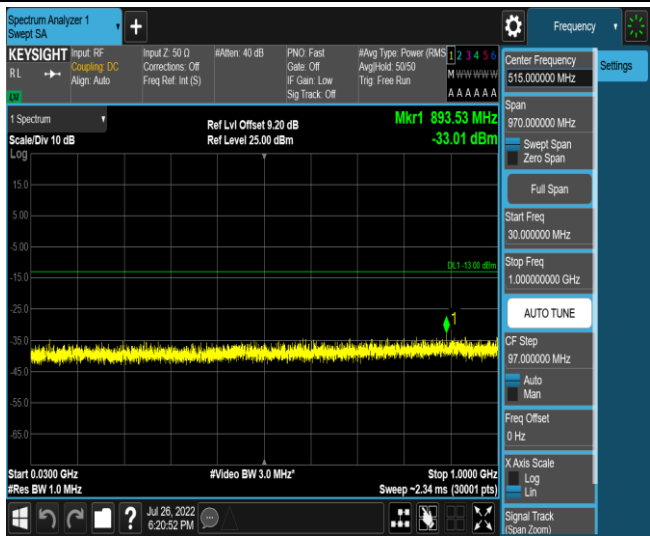

Band4-Stand-Alone-NaN-QPSK-20175-1 @0-3.75kHz-0.15-30-0.15~30MHz@-51.8dBm--23-P
ASS