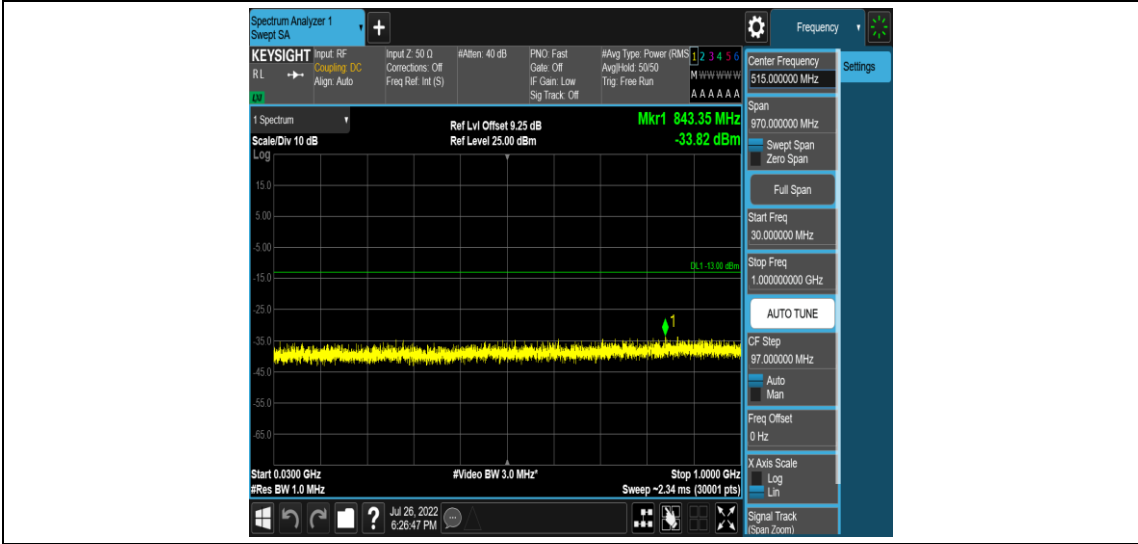

Band4-Stand-Alone-NaN-QPSK-20399-1 @47-3.75kHz-0.15-30-0.15~30MHz@-51.04dBm--2
3-PASS