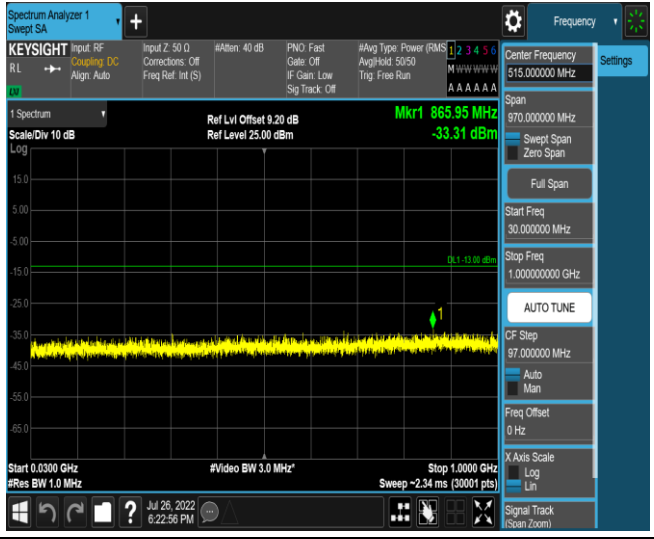

Band4-Stand-Alone-NaN-QPSK-20175-1 @47-3.75kHz-0.15-30-0.15~30MHz@-48.49dBm--23-PASS

Band4-Stand-Alone-NaN-QPSK-20175-1 @47-3.75kHz-30-1000-30~1000MHz@-33.31dBm--13-PASS