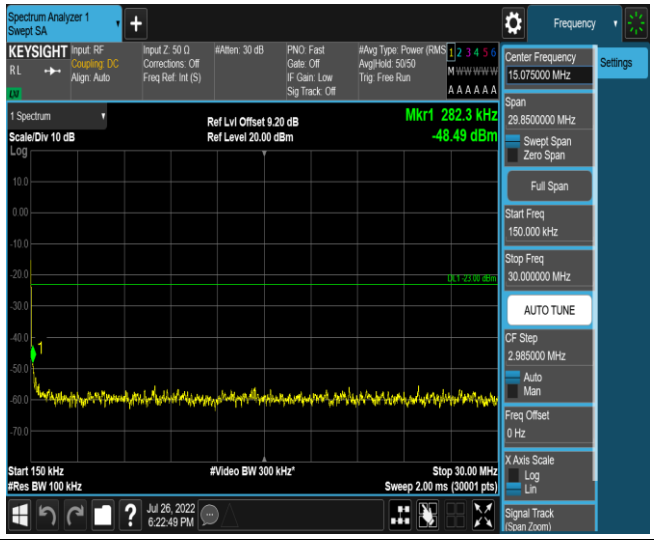

Band4-Stand-Alone-NaN-QPSK-20175-1 @47-3.75kHz-0.009-0.15-0.009~0.15MHz@-52.69dBm--43-PASS