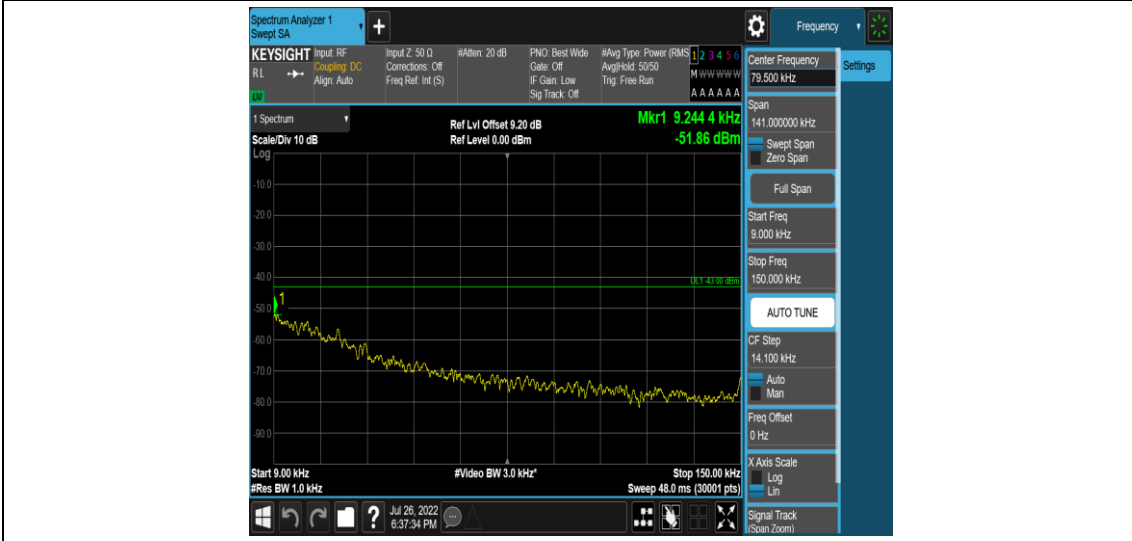

Band4-Stand-Alone-NaN-BPSK-19951-1 @ 11-15kHz-1000-5000-1000~5000MHz@-35.81dBm--13-PASS

Band4-Stand-Alone-NaN-BPSK-19951-1 @ 11-15kHz-5000-12000-5000~12000MHz@ -57.12d Bm--13-PASS

Band4-Stand-Alone-NaN-BPSK-19951-1 @ 11-15kHz-12000-26500-12000~26500MHz@ -51.3 2dBm--13-PASS