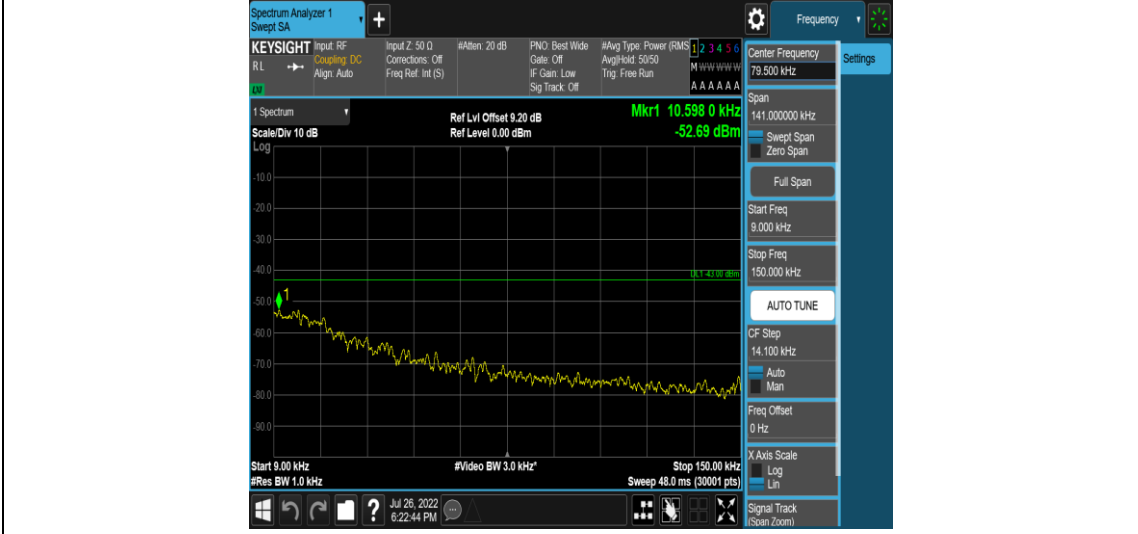

Band4-Stand-Alone-NaN-QPSK-20175-1 @0-3.75kHz-12000-26500-12000~26500MHz@ -51.53dBm--13-PASS