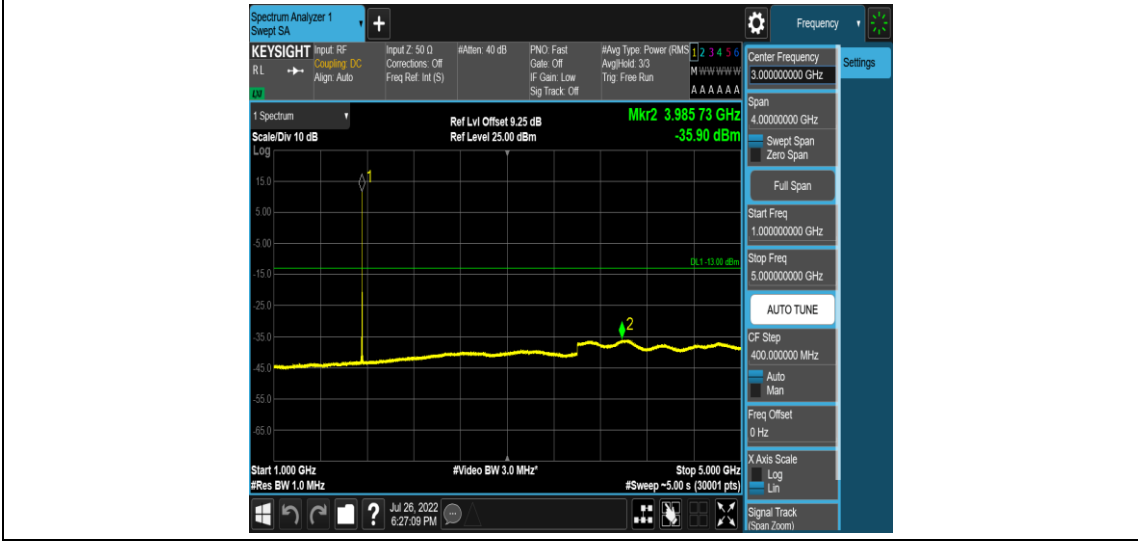

Band4-Stand-Alone-NaN-QPSK-20399-1 @47-3.75kHz-30-1000-30~1000MHz@-33.82dBm--
13-PASS