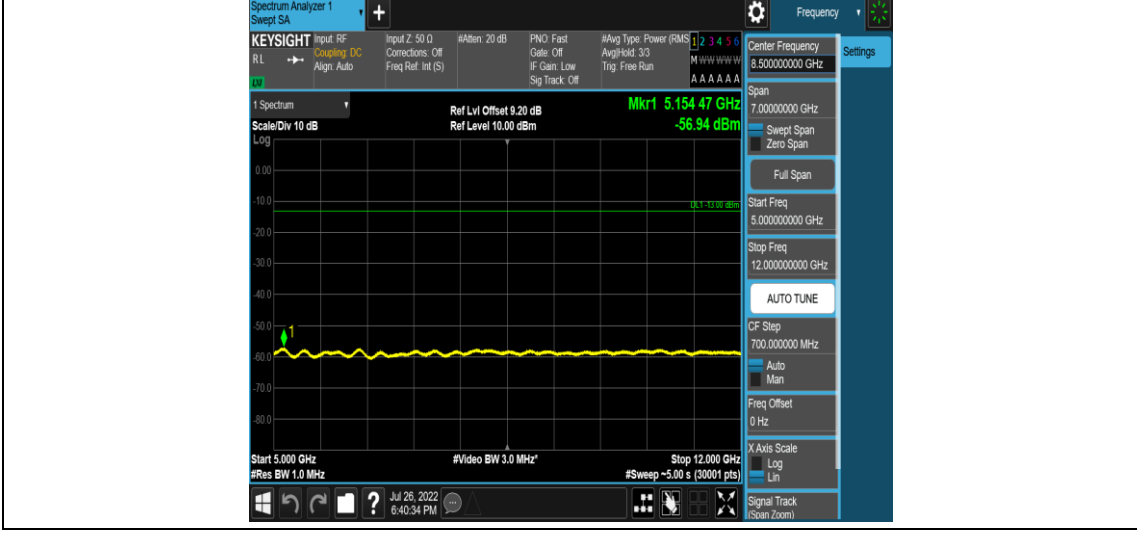

Band4-Stand-Alone-NaN-BPSK-20175-1 @ 11-15kHz-1000-5000-1000~5000MHz @ -35.85dB
m--13-PASS