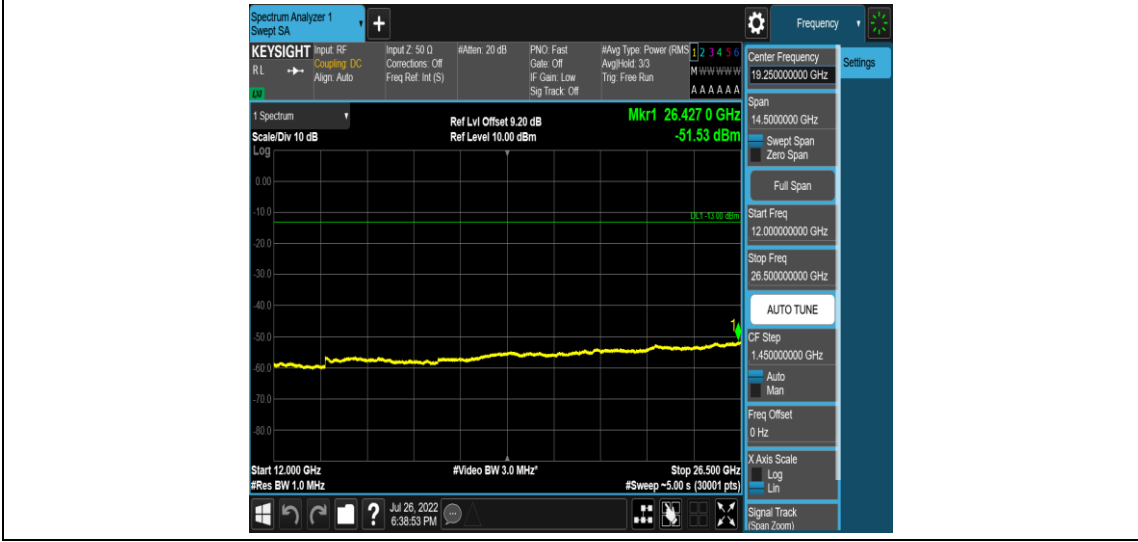

Band4-Stand-Alone-NaN-BPSK-20175-1 @0-15kHz-5000-12000-5000~12000MHz@ -56.89dBm--13-PASS