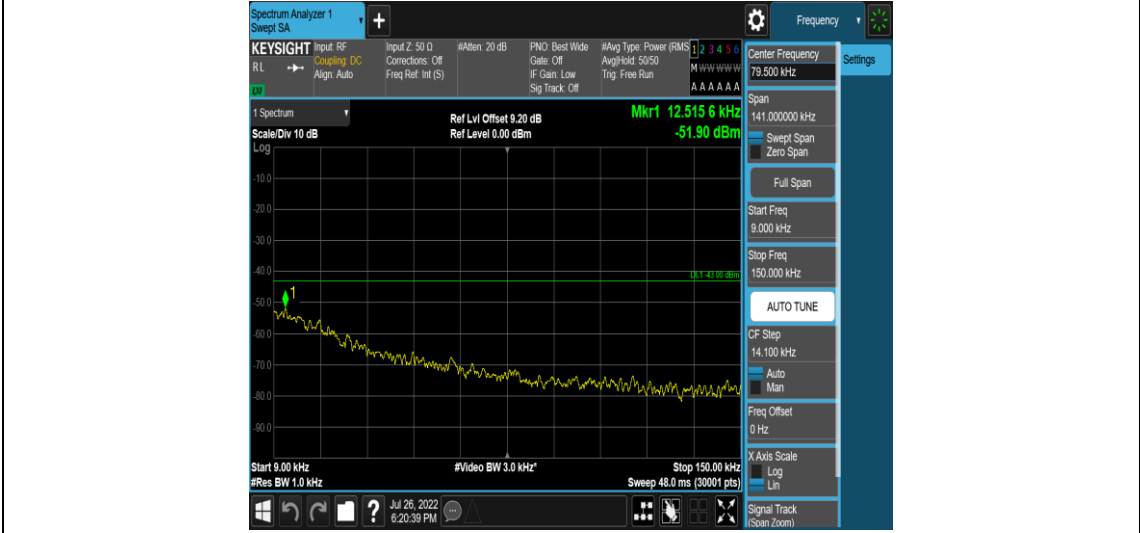

Band4-Stand-Alone-NaN-QPSK-19951-1 @47-3.75kHz-0.009-0.15-0.009~0.15MHz@ -52.52d  
Bm--43-PASS

Band4-Stand-Alone-NaN-QPSK-19951-1 @47-3.75kHz-0.15-30-0.15~30MHz@ -52.23dBm--2  
3-PASS

Band4-Stand-Alone-NaN-QPSK-19951-1 @47-3.75kHz-30-1000-30~1000MHz@-32.84dBm--  
13-PASS

Band4-Stand-Alone-NaN-QPSK-19951-1 @47-3.75kHz-1000-5000-1000~5000MHz@-35.87dBm--13-PASS

Band4-Stand-Alone-NaN-QPSK-19951-1 @47-3.75kHz-5000-12000-5000~12000MHz@-56.94dBm--13-PASS

Band4-Stand-Alone-NaN-QPSK-19951-1 @47-3.75kHz-12000-26500-12000~26500MHz @-51.4dBm--13-PASS