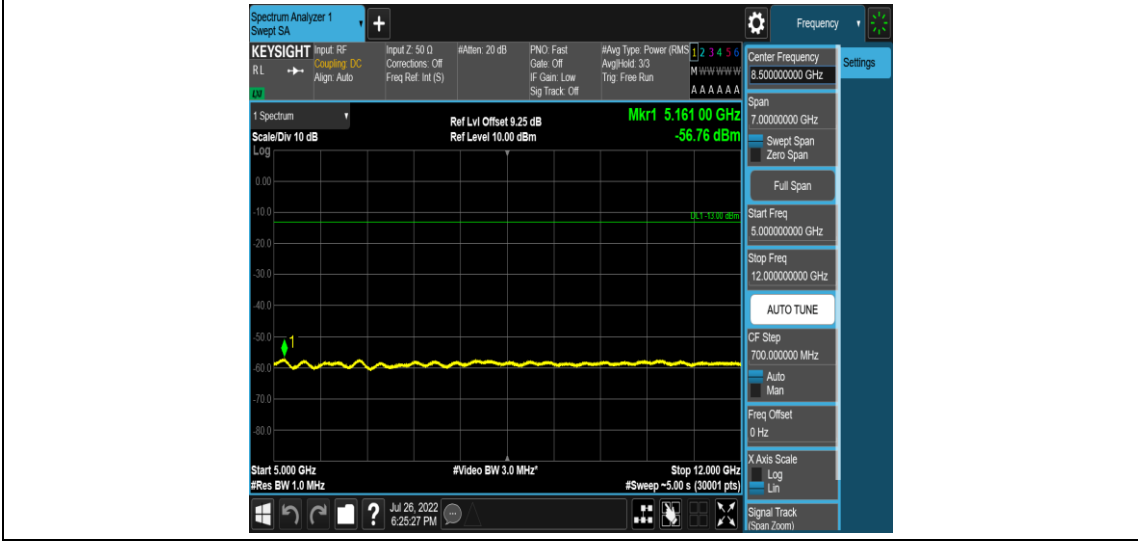

Band4-Stand-Alone-NaN-QPSK-20399-1 @0-3.75kHz-1000-5000-1000~5000MHz@-35.76dBm--13-PASS