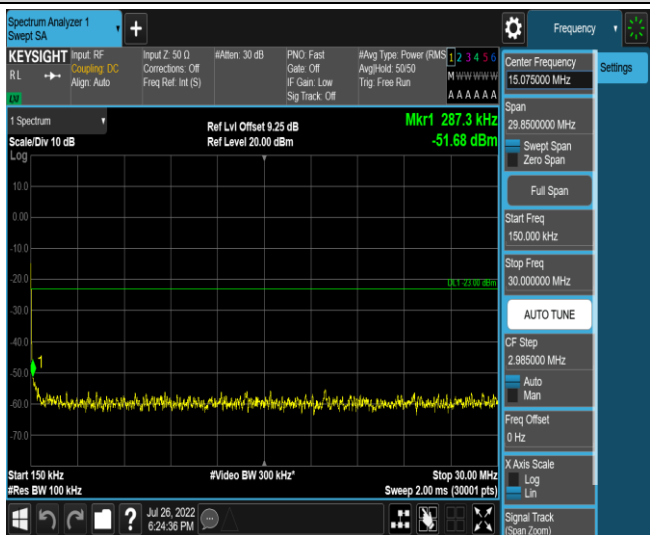

Band4-Stand-Alone-NaN-QPSK-20399-1 @0-3.75kHz-0.009-0.15-0.009~0.15MHz@-51.26dBm--43-PASS

Band4-Stand-Alone-NaN-QPSK-20399-1 @0-3.75kHz-0.15-30-0.15~30MHz@-51.68dBm--23-PASS