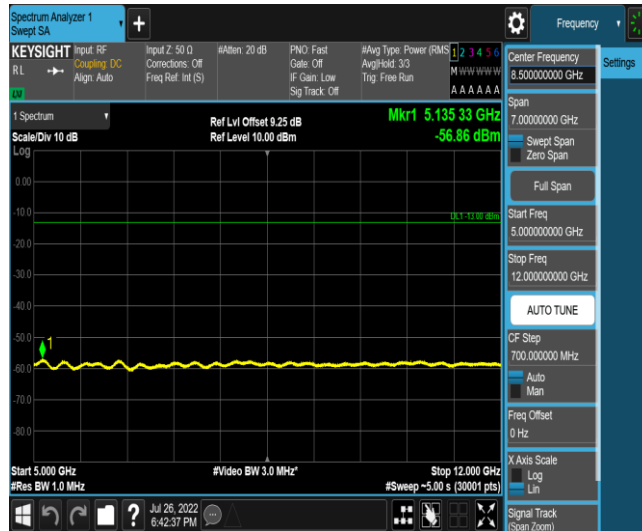

Band4-Stand-Alone-NaN-BPSK-20399-1 @0-15kHz-1000-5000-1000~5000MHz@-35.74dBm-13-PASS