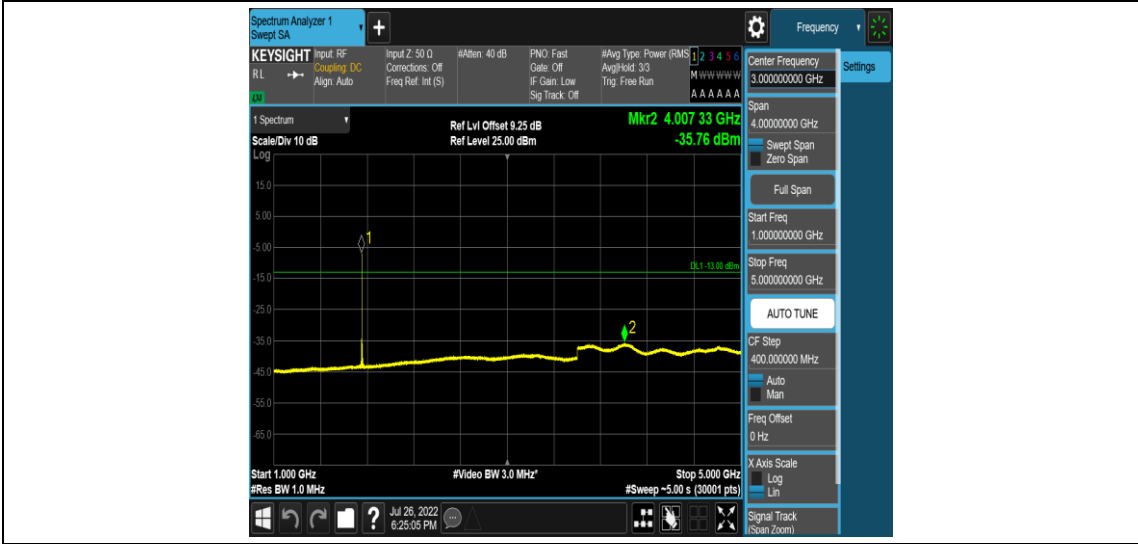

Band4-Stand-Alone-NaN-QPSK-20399-1 @0-3.75kHz-0.009-0.15-0.009~0.15MHz@-51.26dBm--43-PASS

Band4-Stand-Alone-NaN-QPSK-20399-1 @0-3.75kHz-0.15-30-0.15~30MHz@-51.68dBm--23-PASS

Band4-Stand-Alone-NaN-QPSK-20399-1 @0-3.75kHz-30-1000-30~1000MHz@-33.5dBm--13-PASS