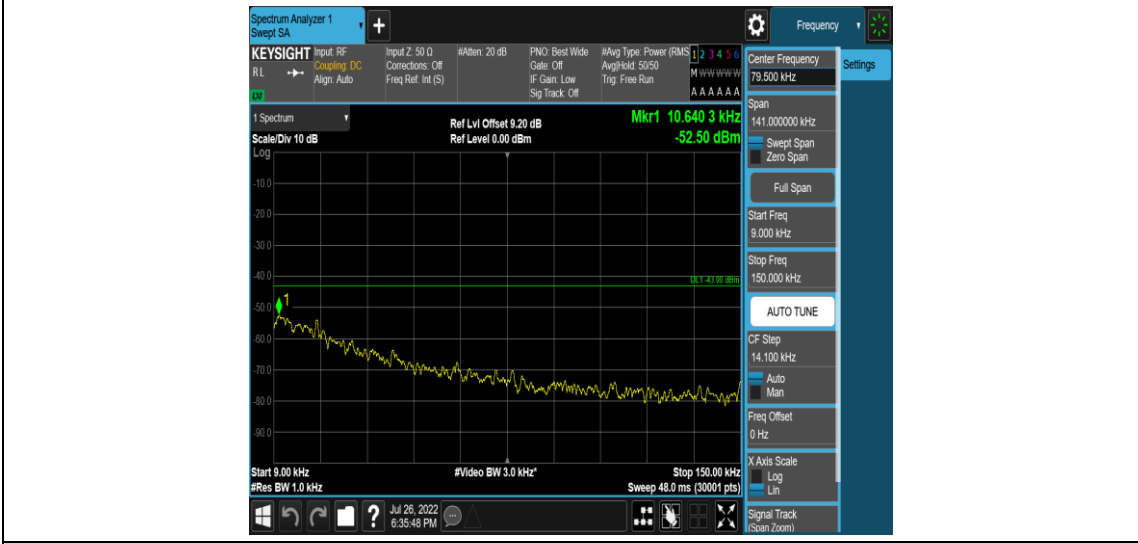

Band4-Stand-Alone-NaN-BPSK-19951-1 @0-15kHz-12000-26500-12000~26500MHz@ -51.46 dBm--13-PASS