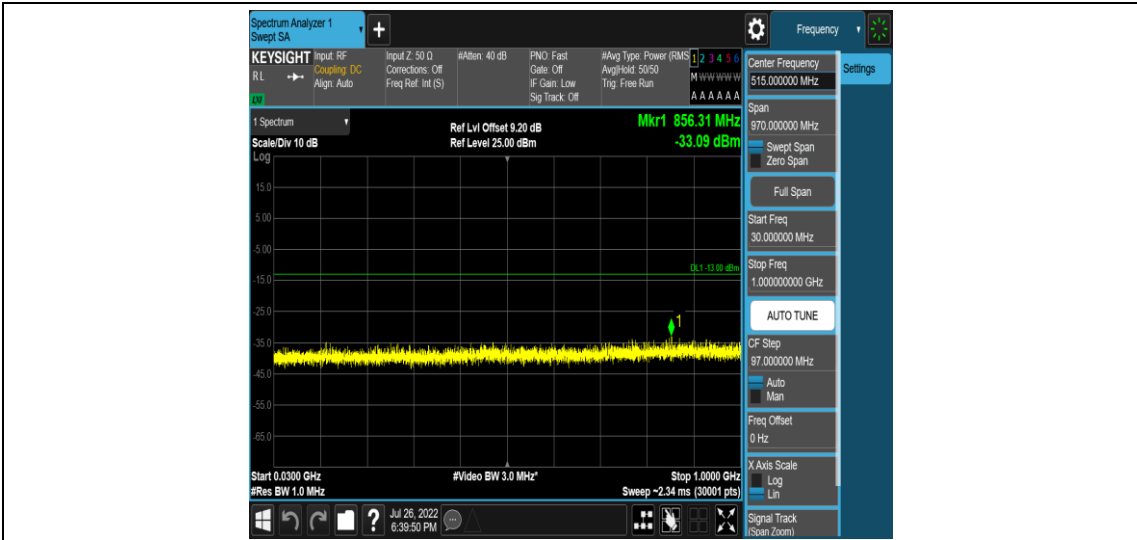

Band4-Stand-Alone-NaN-BPSK-20175-1 @11-15kHz-0.15-30-0.15~30MHz@-52.87dBm--23-PASS