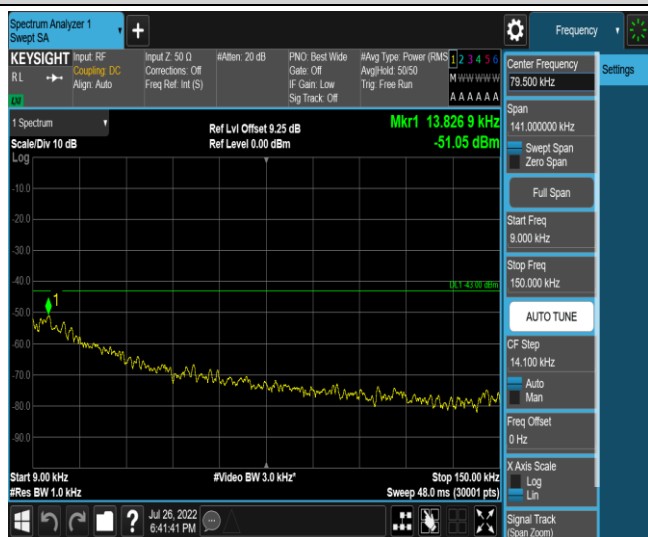

Band4-Stand-Alone-NaN-BPSK-20175-1 @ 11-15kHz-12000-26500-12000~26500MHz@-51.5
4dBm--13-PASS

Band4-Stand-Alone-NaN-BPSK-20399-1 @ 0-15kHz-0.009-0.15-0.009~0.15MHz@-51.05dBm-
-43-PASS