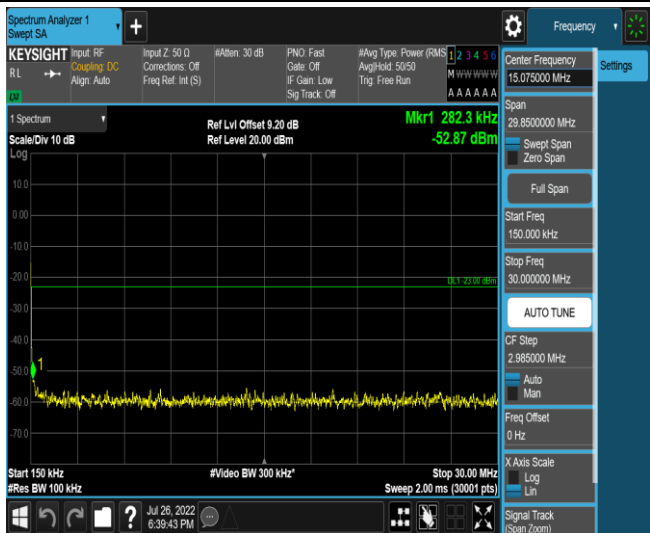

Band4-Stand-Alone-NaN-BPSK-20175-1 @11-15kHz-0.009-0.15-0.009~0.15MHz@-51.96dB m--43-PASS