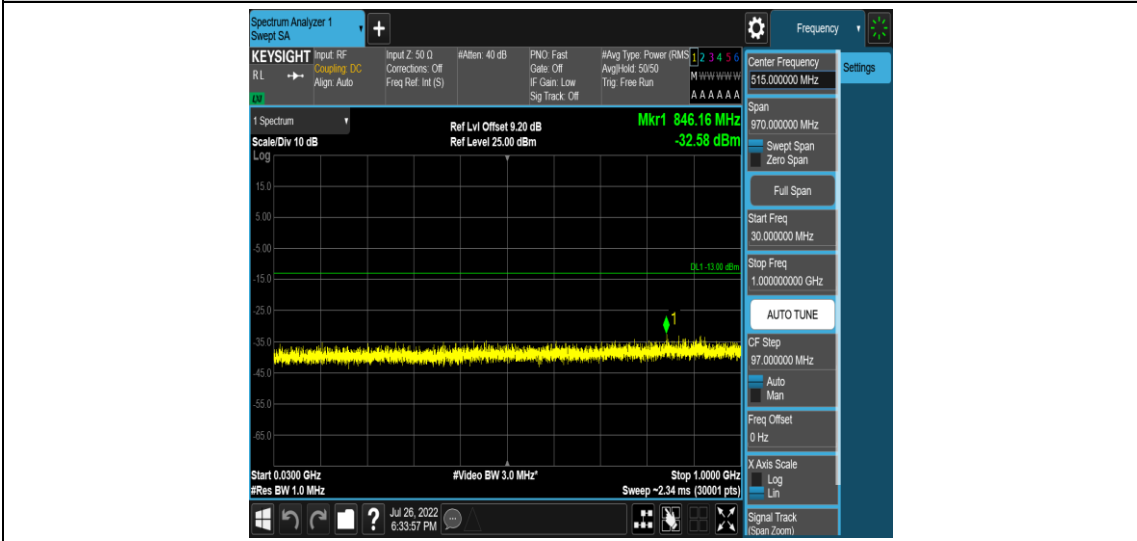

Band4-Stand-Alone-NaN-BPSK-19951-1 @0-15kHz-0.15-30-0.15~30MHz@-49.94dBm--23-PASS