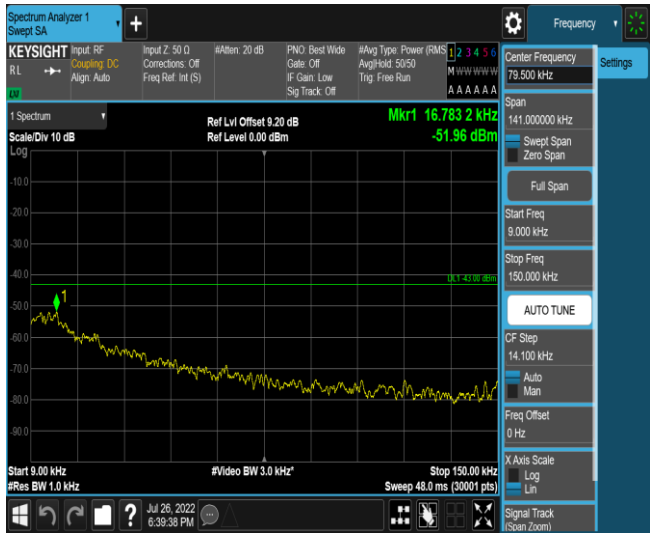

Band4-Stand-Alone-NaN-BPSK-20175-1 @0-15kHz-12000-26500-12000~26500MHz@-51.53 dBm--13-PASS