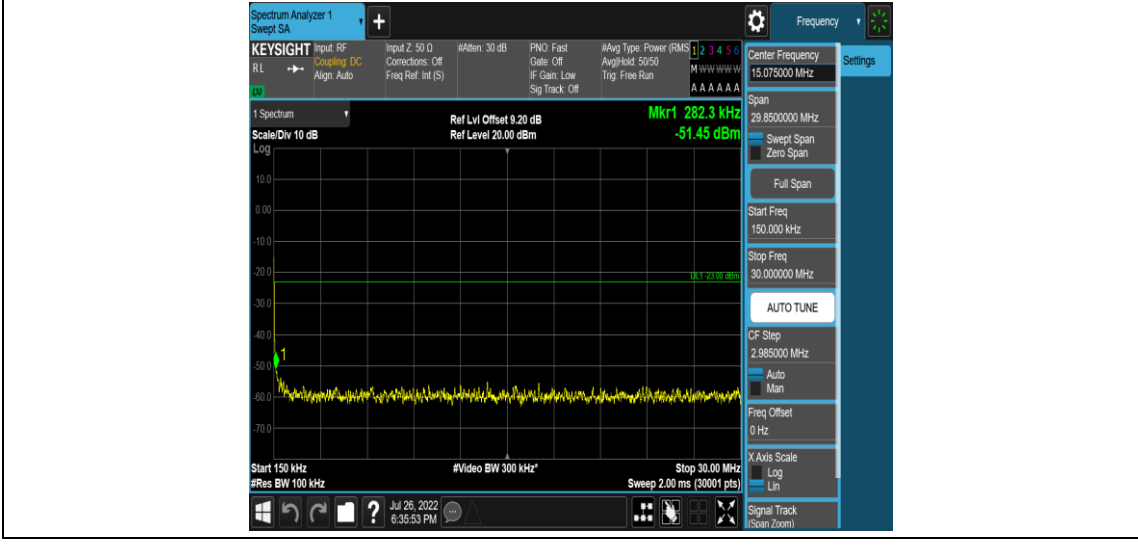

Band4-Stand-Alone-NaN-BPSK-19951-1 @ 11-15kHz-0.009-0.15-0.009~0.15MHz@ -52.5dBm-43-PASS