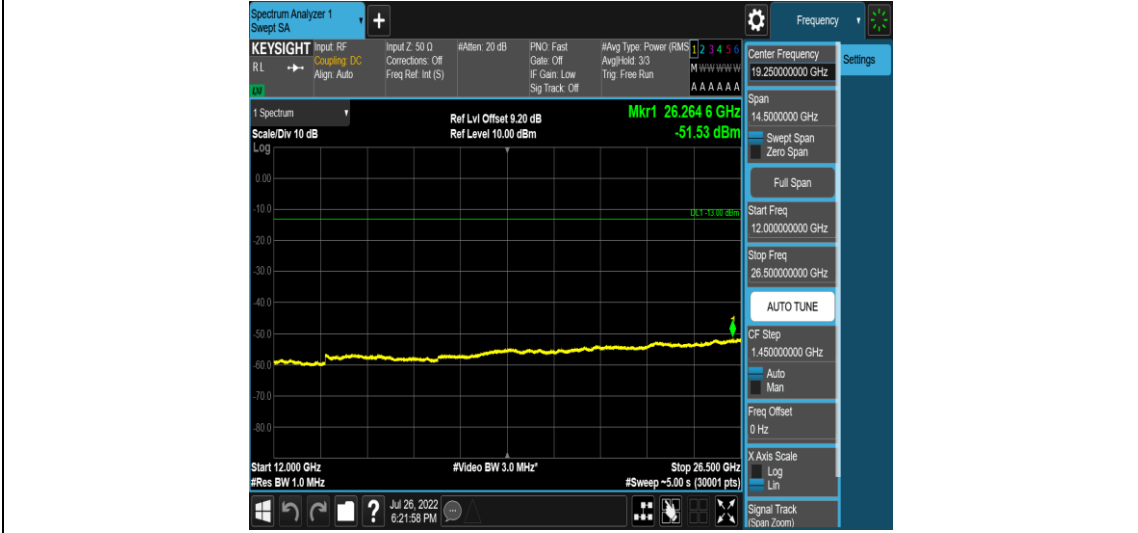

Band4-Stand-Alone-NaN-QPSK-20175-1 @0-3.75kHz-0.009-0.15-0.009~0.15MHz @-51.9dBm--43-PASS

Band4-Stand-Alone-NaN-QPSK-20175-1 @0-3.75kHz-0.15-30-0.15~30MHz@-51.8dBm--23-P  
ASS

Band4-Stand-Alone-NaN-QPSK-20175-1 @0-3.75kHz-30-1000-30~1000MHz@-33.01dBm--1  
3-PASS

Band4-Stand-Alone-NaN-QPSK-20175-1 @0-3.75kHz-1000-5000-1000~5000MHz@-35.96dB  
m--13-PASS

Band4-Stand-Alone-NaN-QPSK-20175-1 @0-3.75kHz-5000-12000-5000~12000MHz@ -56.92 dBm--13-PASS

Band4-Stand-Alone-NaN-QPSK-20175-1 @0-3.75kHz-12000-26500-12000~26500MHz@ -51.53dBm--13-PASS