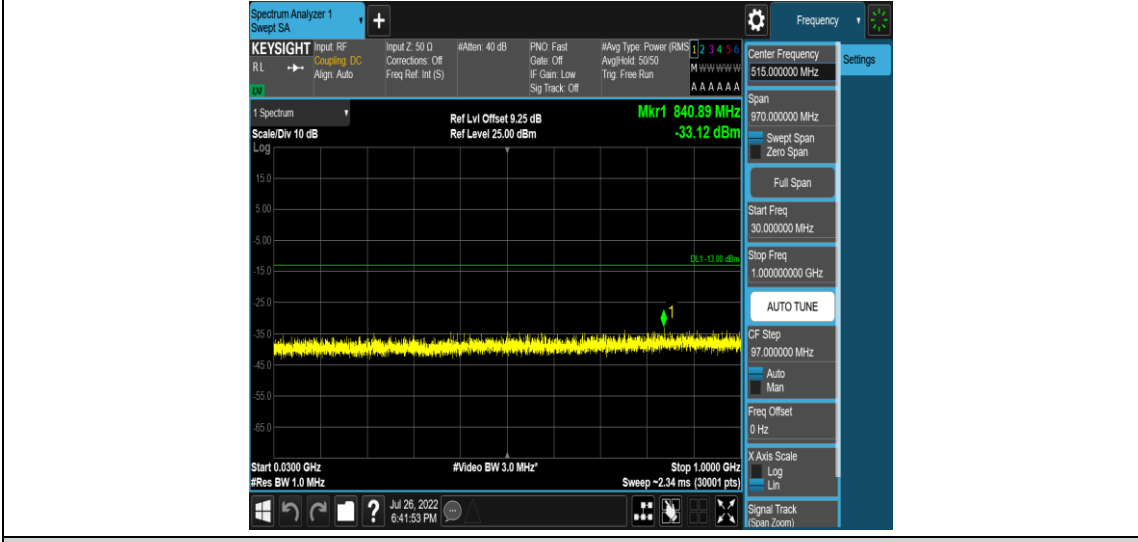

Band4-Stand-Alone-NaN-BPSK-20399-1 @0-15kHz-0.15-30-0.15~30MHz@-50.29dBm--23-P
ASS