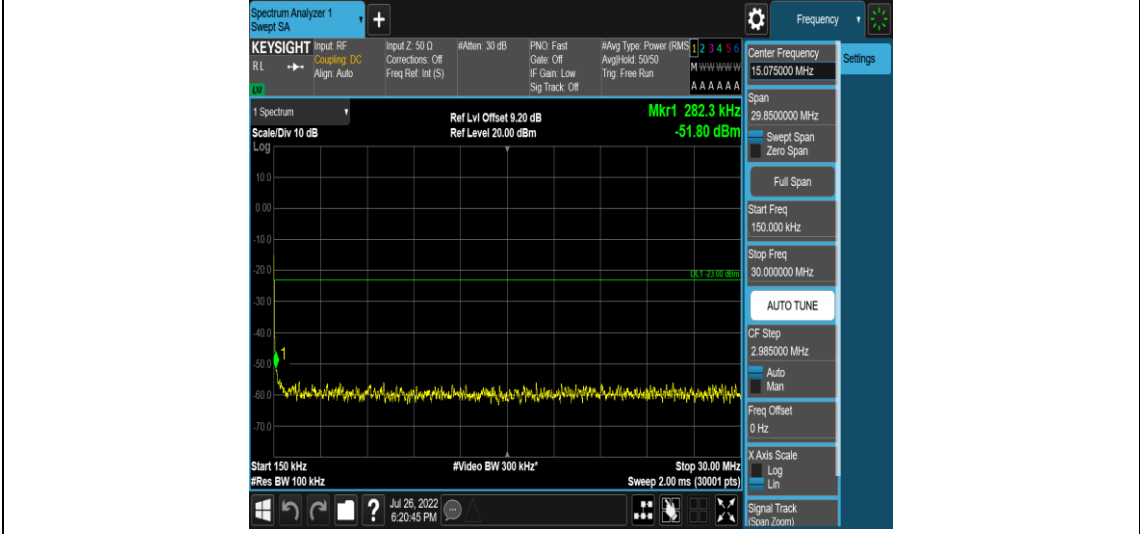

Band4-Stand-Alone-NaN-QPSK-20175-1 @0-3.75kHz-0.009-0.15-0.009~0.15MHz @-51.9dBm--43-PASS