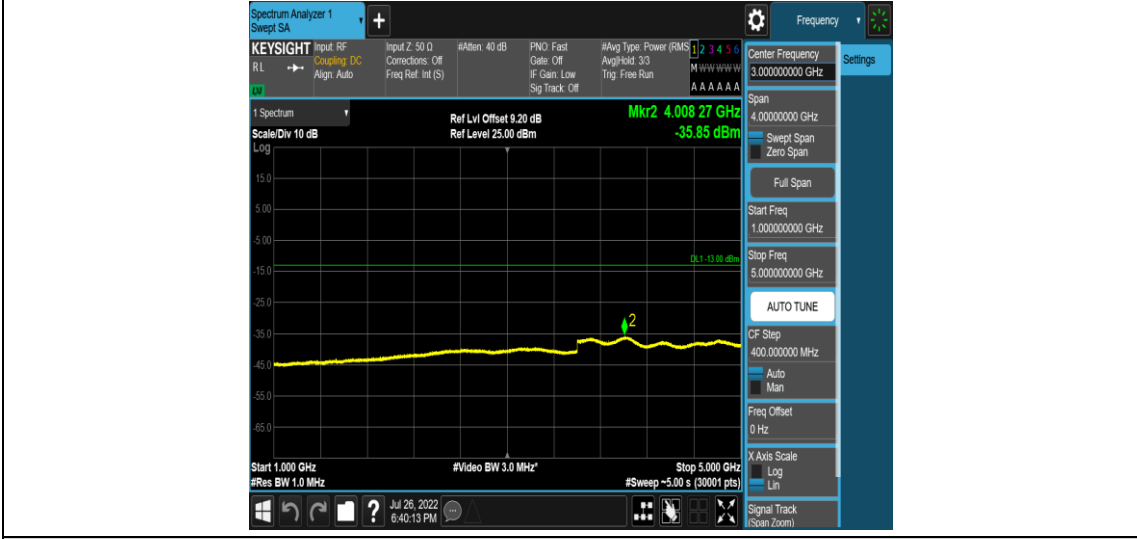

Band4-Stand-Alone-NaN-BPSK-20175-1 @ 11-15kHz-30-1000-30~1000MHz @ -33.09dBm--13
-PASS