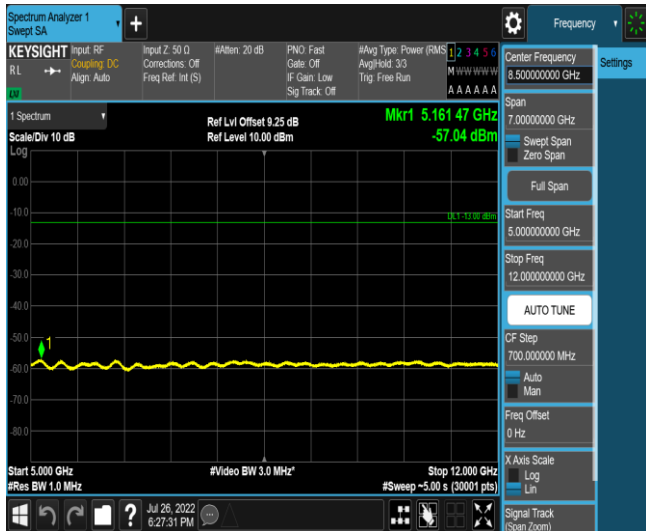

Band4-Stand-Alone-NaN-QPSK-20399-1 @47-3.75kHz-1000-5000-1000~5000MHz@-35.9dB
m--13-PASS