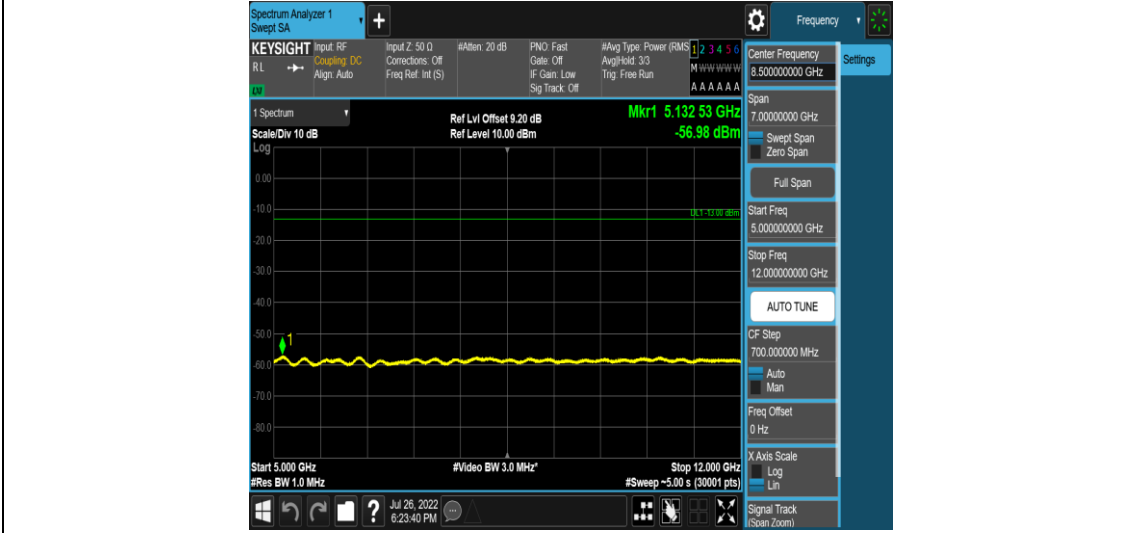

Band4-Stand-Alone-NaN-QPSK-20175-1 @47-3.75kHz-1000-5000-1000~5000MHz@-35.92dBm--13-PASS