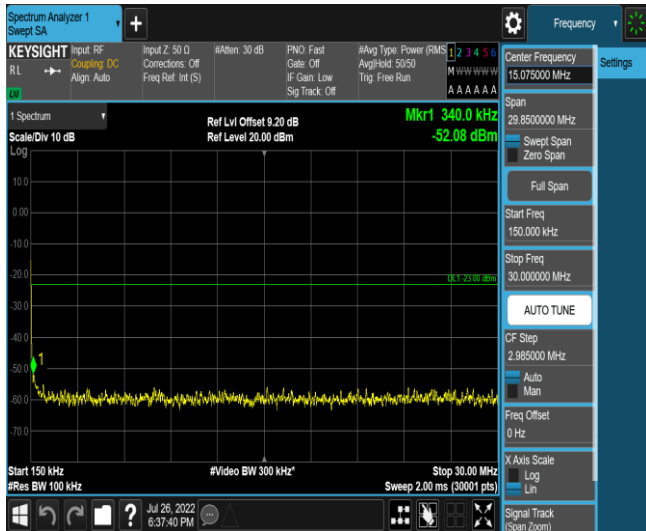

Band4-Stand-Alone-NaN-BPSK-20175-1 @0-15kHz-0.009-0.15-0.009~0.15MHz@-51.86dBm-
-43-PASS