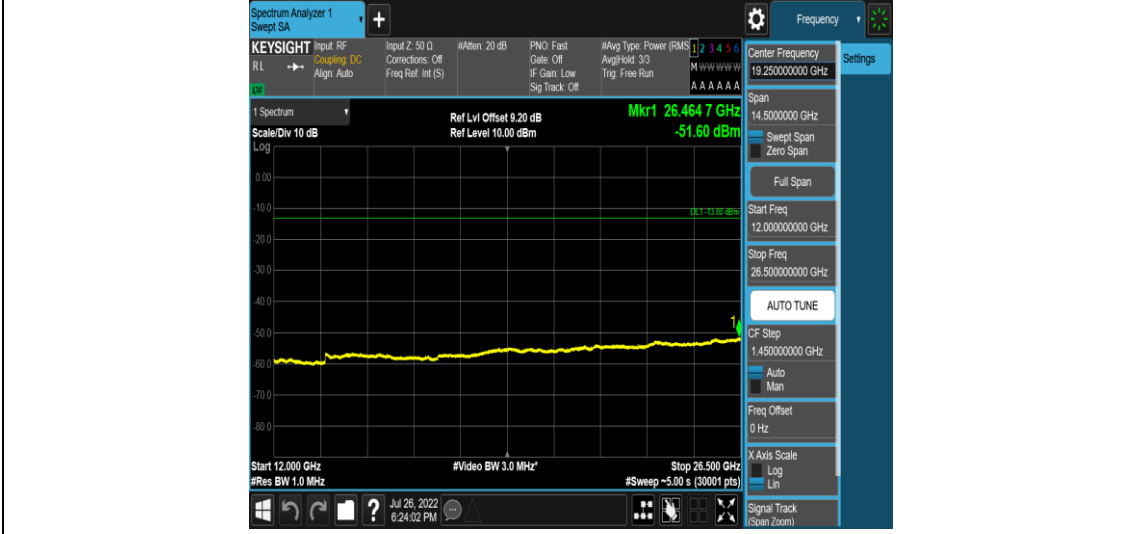

Band4-Stand-Alone-NaN-QPSK-20175-1 @47-3.75kHz-5000-12000-5000~12000MHz@-56.98dBm--13-PASS