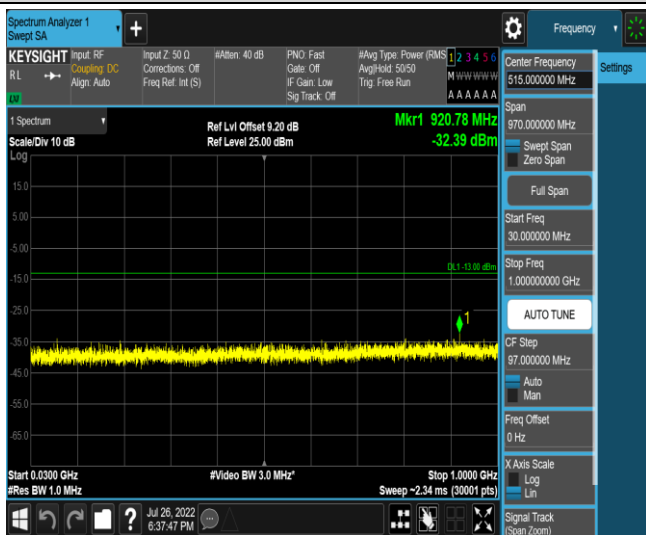

Band4-Stand-Alone-NaN-BPSK-20175-1 @0-15kHz-0.15-30-0.15~30MHz@-52.08dBm--23-P
ASS

Band4-Stand-Alone-NaN-BPSK-20175-1 @0-15kHz-30-1000-30~1000MHz@-32.39dBm--13-
PASS