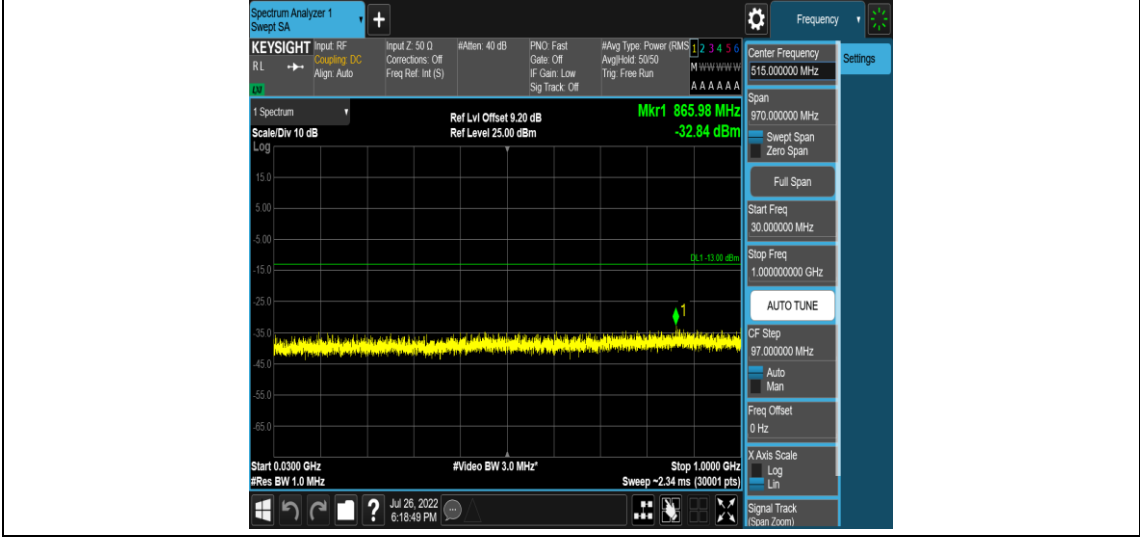

Band4-Stand-Alone-NaN-QPSK-19951-1 @47-3.75kHz-0.009-0.15-0.009~0.15MHz@ -52.52d  
Bm--43-PASS

Band4-Stand-Alone-NaN-QPSK-19951-1 @47-3.75kHz-0.15-30-0.15~30MHz@ -52.23dBm--2  
3-PASS

Band4-Stand-Alone-NaN-QPSK-19951-1 @47-3.75kHz-30-1000-30~1000MHz@-32.84dBm--  
13-PASS