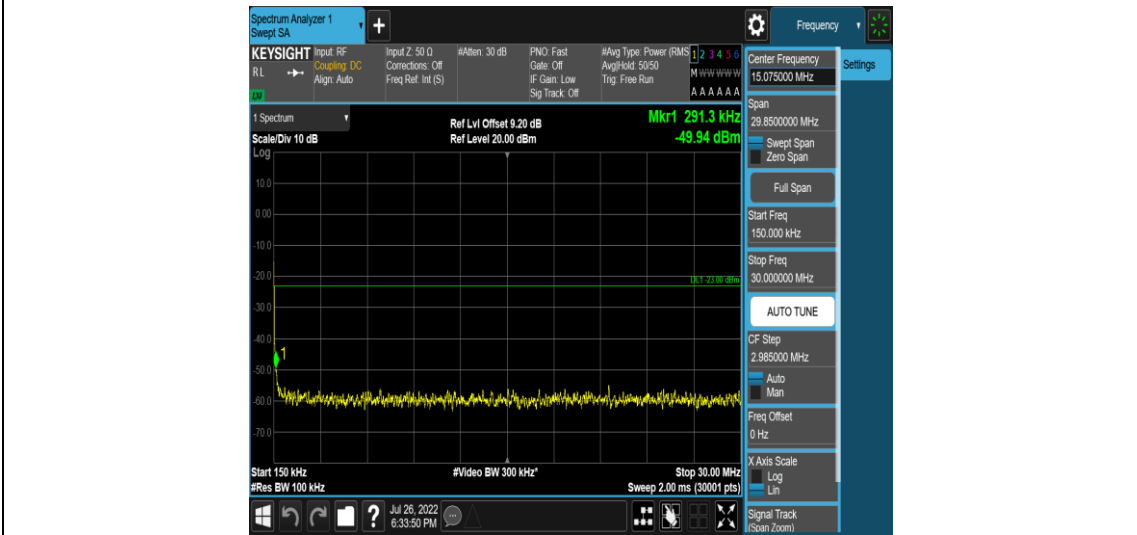

Band4-Stand-Alone-NaN-BPSK-19951-1 @0-15kHz-0.009-0.15-0.009~0.15MHz@-51.15dBm--43-PASS