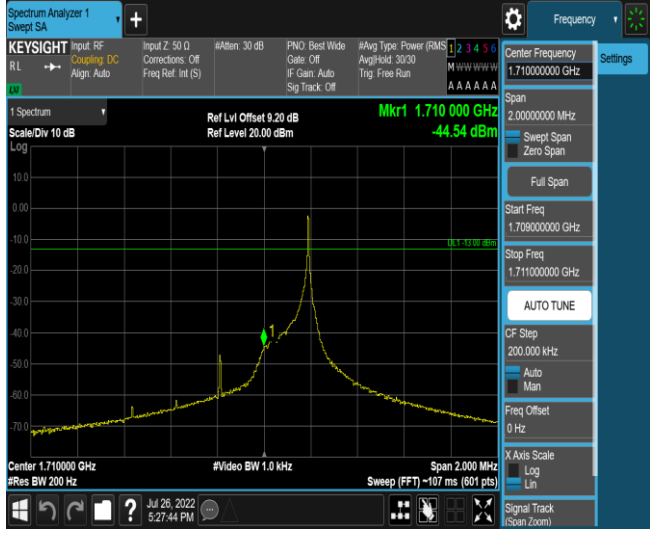

Band4-Stand-Alone-NaN-QPSK-19951-1 @0-3.75kHz--24.07-PASS

Band4-Stand-Alone-NaN-QPSK-19951-1 @47-3.75kHz--44.54-PASS