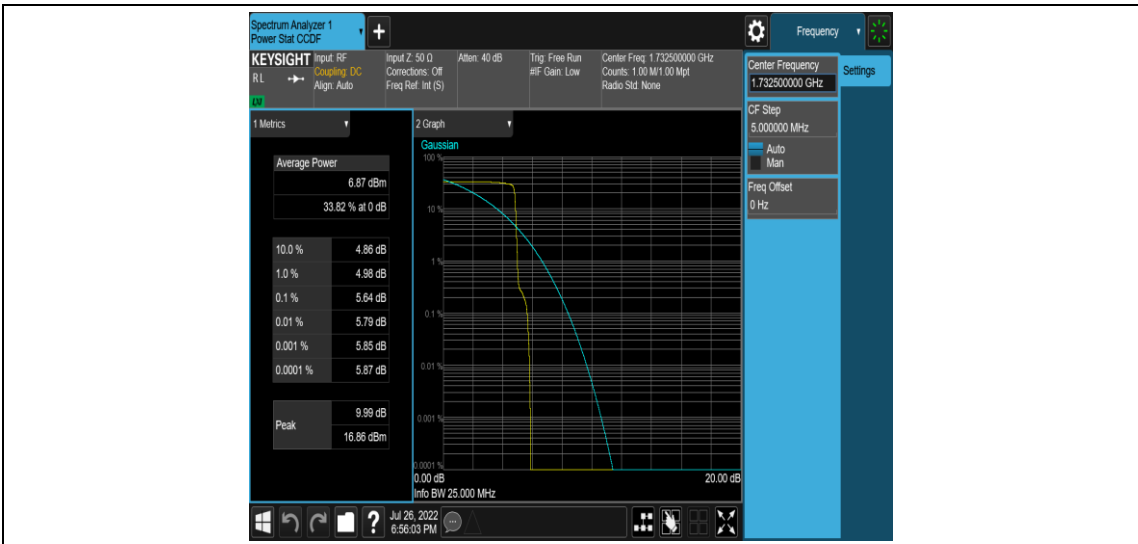

Band4-Stand-Alone-NaN-BPSK-20175-1 @ 0-15kHz-4.73-<=13-PASS

Band4-Stand-Alone-NaN-BPSK-20175-1 @ 11-15kHz-3.79-<=13-PASS

Band4-Stand-Alone-NaN-BPSK-20175-3 @ 3-15kHz-8.55-<=13-PASS

Band4-Stand-Alone-NaN-QPSK-20175-1 @ 0-15kHz-5.28-<=13-PASS