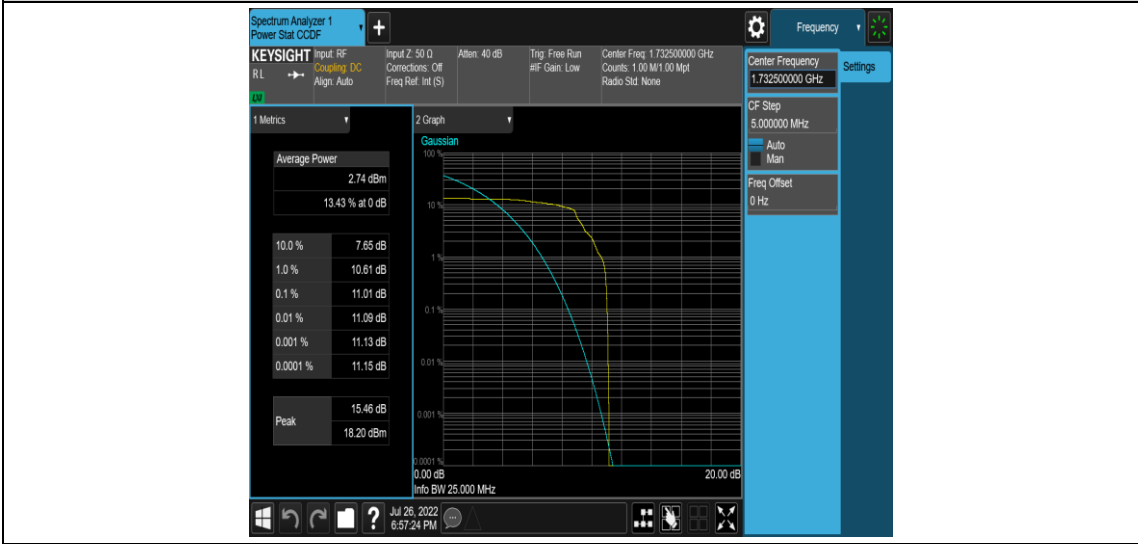

Band4-Stand-Alone-NaN-QPSK-20175-3 @ 3-15kHz-11.01-<=13-PASS