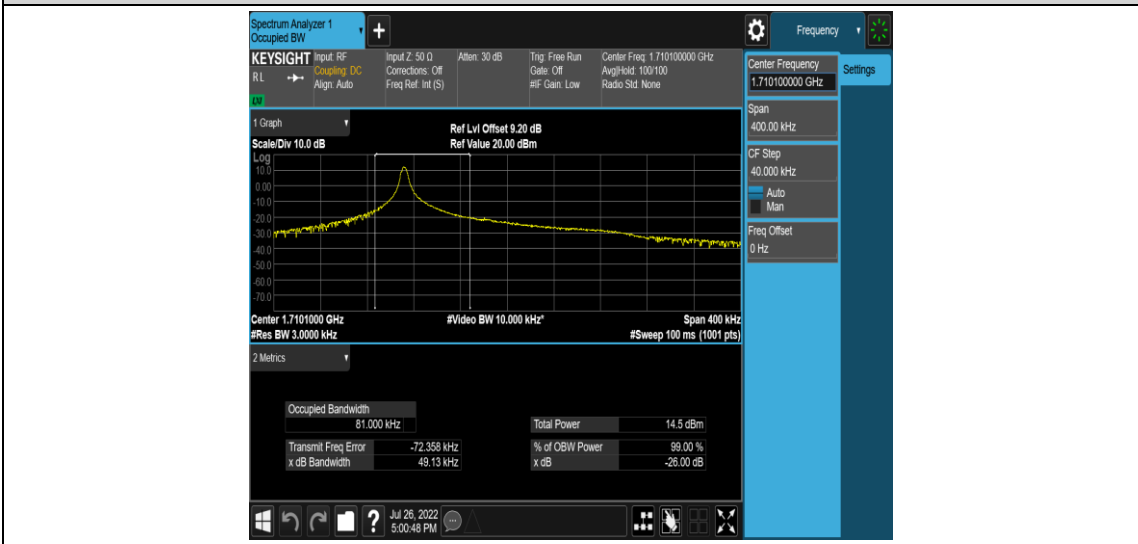

Test Graphs

Band4-Stand-Alone-NaN-BPSK-19951-1 @ 0-3.75kHz-0.0462-PASS

Band4-Stand-Alone-NaN-BPSK-20175-1 @ 0-3.75kHz-0.0461-PASS

Band4-Stand-Alone-NaN-BPSK-20399-1 @ 0-3.75kHz-0.0468-PASS

Band4-Stand-Alone-NaN-QPSK-19951-1 @ 0-3.75kHz-0.0491-PASS