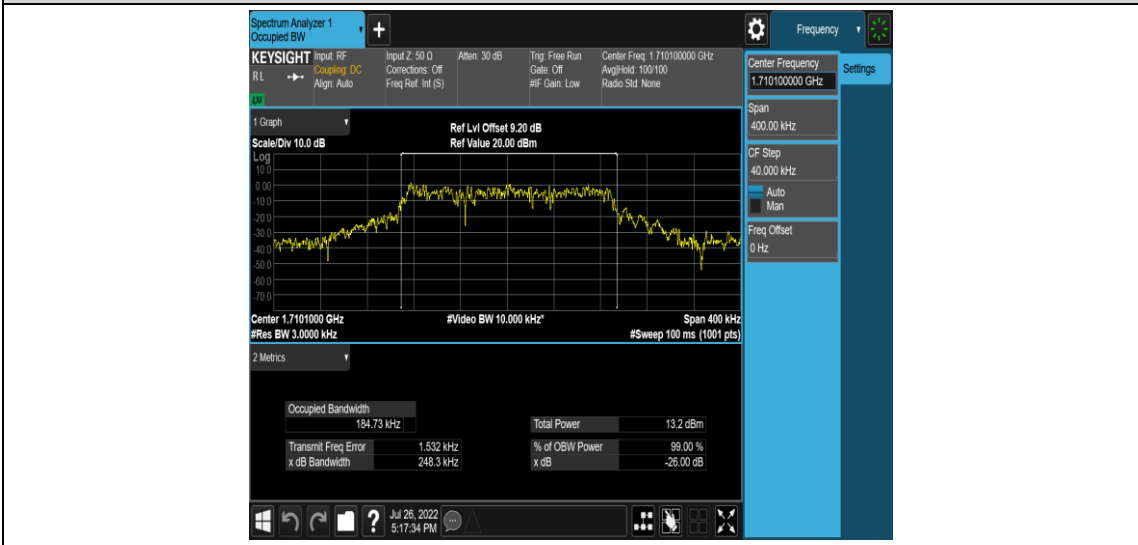

Band4-Stand-Alone-NaN-QPSK-19951-12@0-15kHz-0.2483-PASS