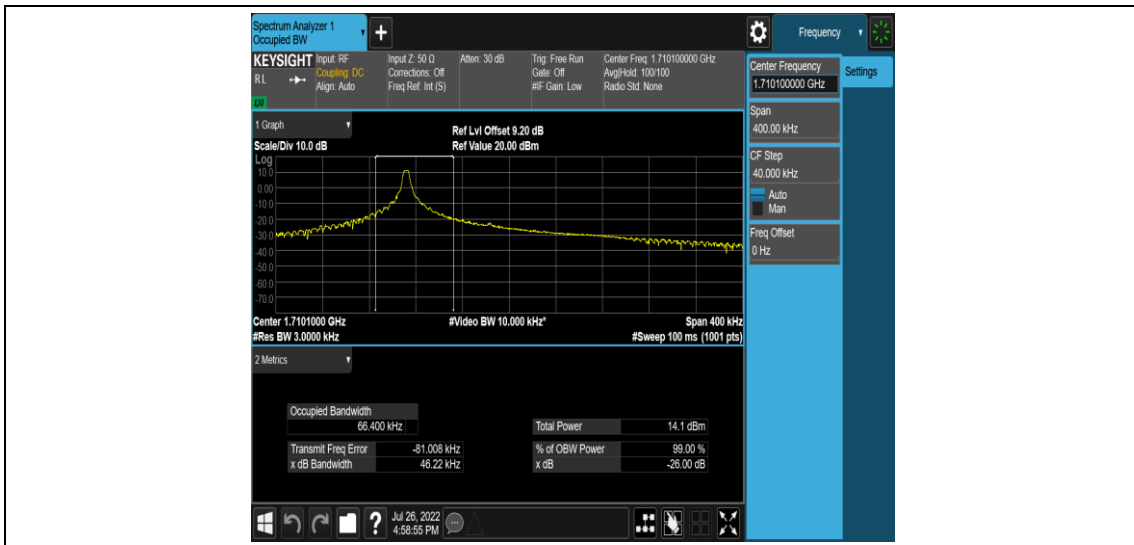

Test Graphs

Band4-Stand-Alone-NaN-BPSK-19951-1 @ 0-3.75kHz-0.0462-PASS