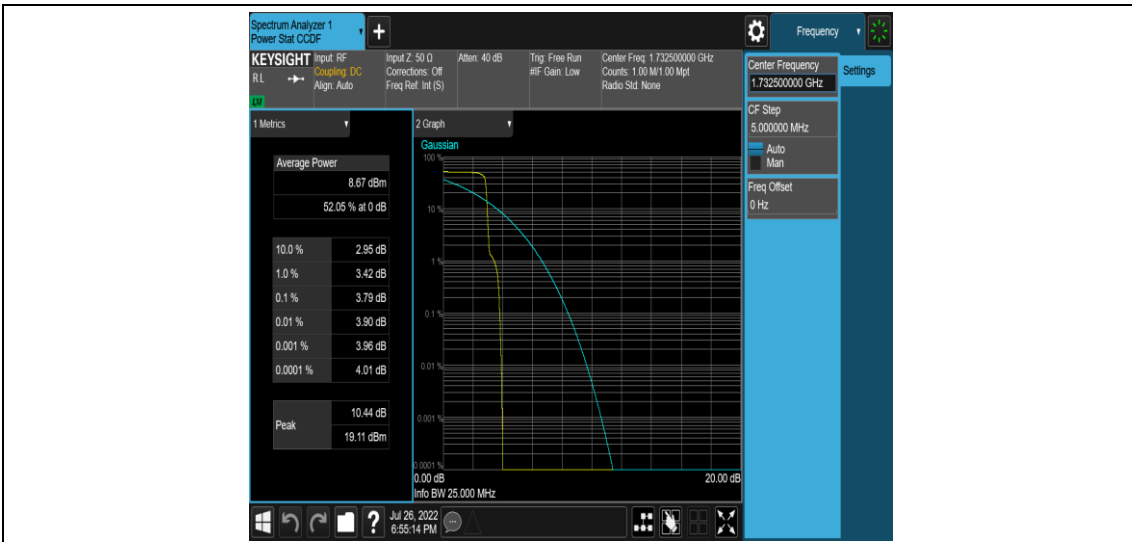

Band4-Stand-Alone-NaN-BPSK-20175-1 @ 11-15kHz-3.79-<=13-PASS