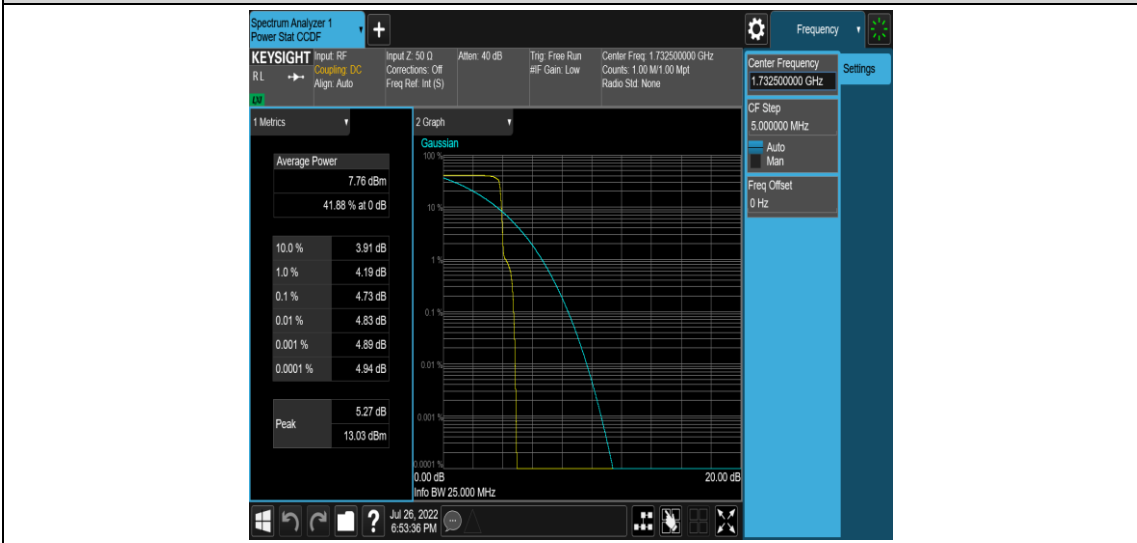

Test Graphs

Band4-Stand-Alone-NaN-BPSK-20175-1 @0-3.75kHz-2.05-<=13-PASS

Band4-Stand-Alone-NaN-BPSK-20175-1 @47-3.75kHz-2.43-<=13-PASS

Band4-Stand-Alone-NaN-QPSK-20175-1 @ 0-3.75kHz-2.25-<=13-PASS

Band4-Stand-Alone-NaN-QPSK-20175-1 @ 47-3.75kHz-2.79-<=13-PASS