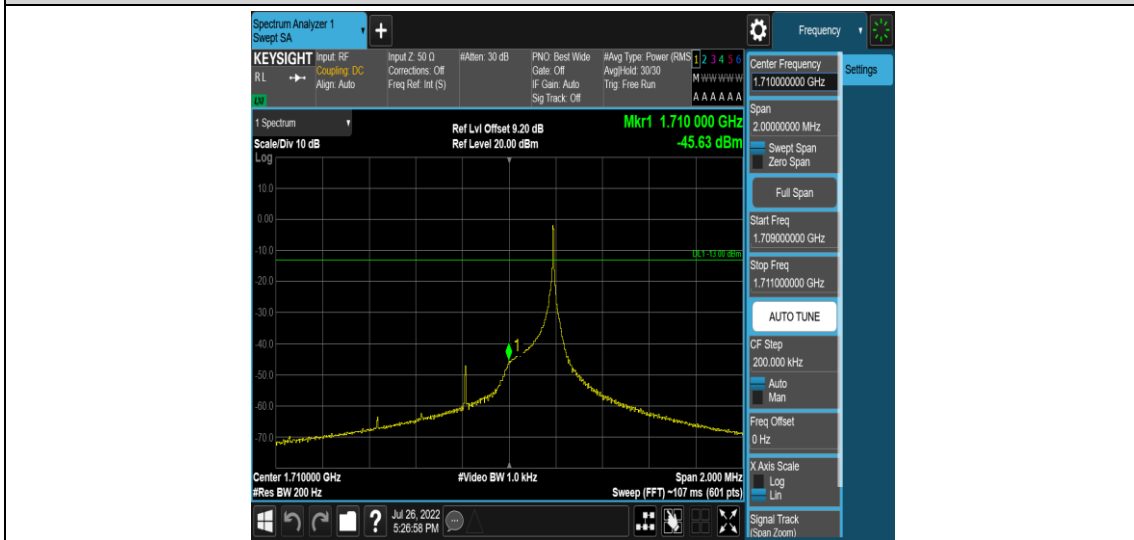

Band4-Stand-Alone-NaN-BPSK-19951-1 @47-3.75kHz--45.63-PASS