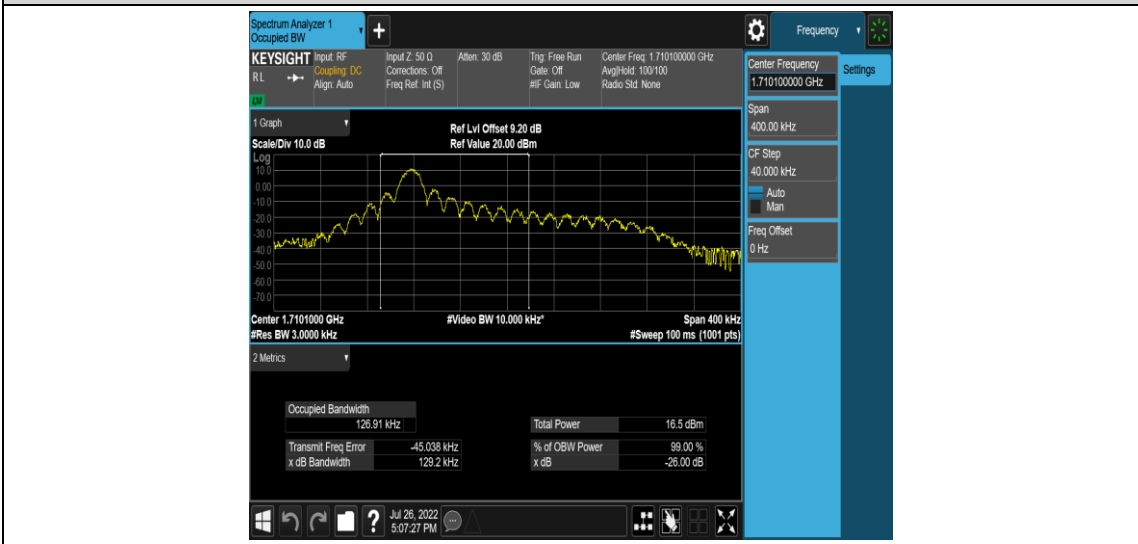

Band4-Stand-Alone-NaN-BPSK-20175-1@0-15kHz-0.1057-PASS

Band4-Stand-Alone-NaN-BPSK-20175-12@0-15kHz-0.2584-PASS

Band4-Stand-Alone-NaN-BPSK-20399-1@0-15kHz-0.1042-PASS

Band4-Stand-Alone-NaN-BPSK-20399-12@0-15kHz-0.2481-PASS