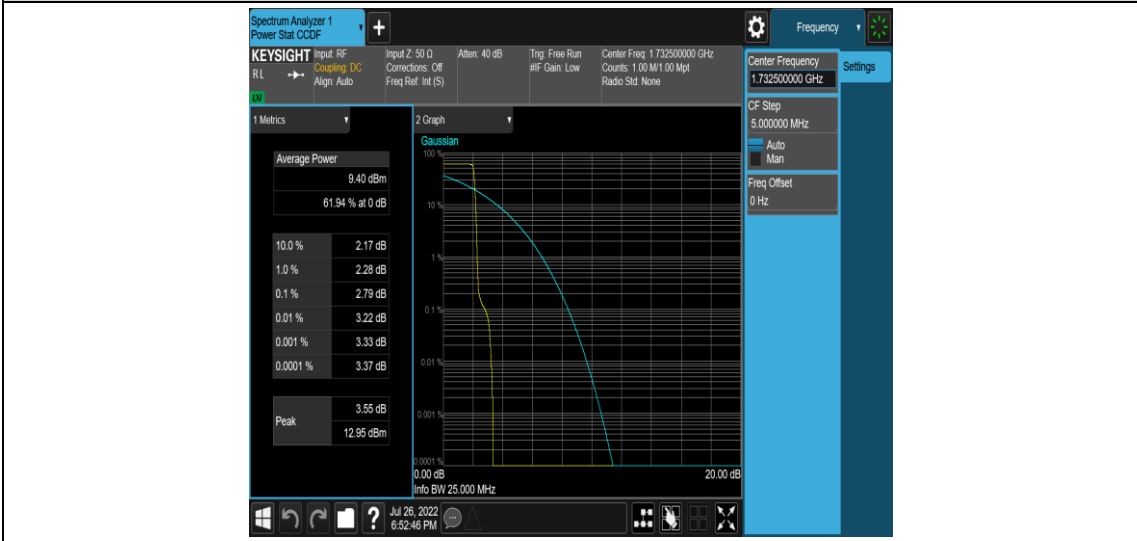

Test Graphs

Band4-Stand-Alone-NaN-BPSK-20175-1 @0-3.75kHz-2.05-<=13-PASS

Band4-Stand-Alone-NaN-BPSK-20175-1 @47-3.75kHz-2.43-<=13-PASS

Band4-Stand-Alone-NaN-QPSK-20175-1 @ 0-3.75kHz-2.25-<=13-PASS

Band4-Stand-Alone-NaN-QPSK-20175-1 @ 47-3.75kHz-2.79-<=13-PASS