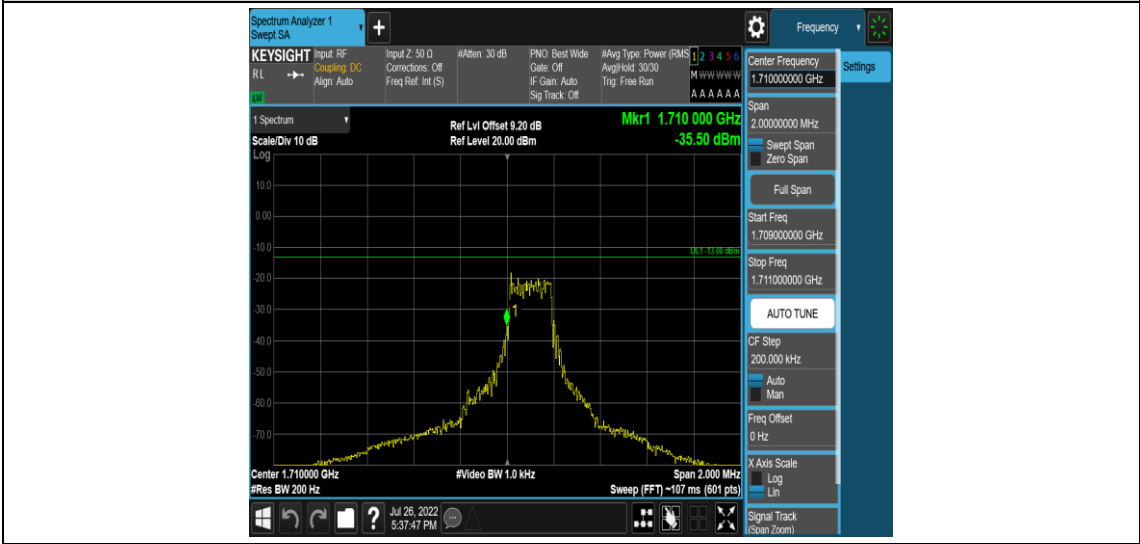

Band4-Stand-Alone-NaN-BPSK-20399-1 @ 11-15kHz--21.05-PASS

Band4-Stand-Alone-NaN-BPSK-20399-12 @ 0-15kHz--33.71-PASS

Band4-Stand-Alone-NaN-QPSK-19951-1 @ 0-15kHz--20.47-PASS

Band4-Stand-Alone-NaN-QPSK-19951-1 @ 11-15kHz--38.49-PASS