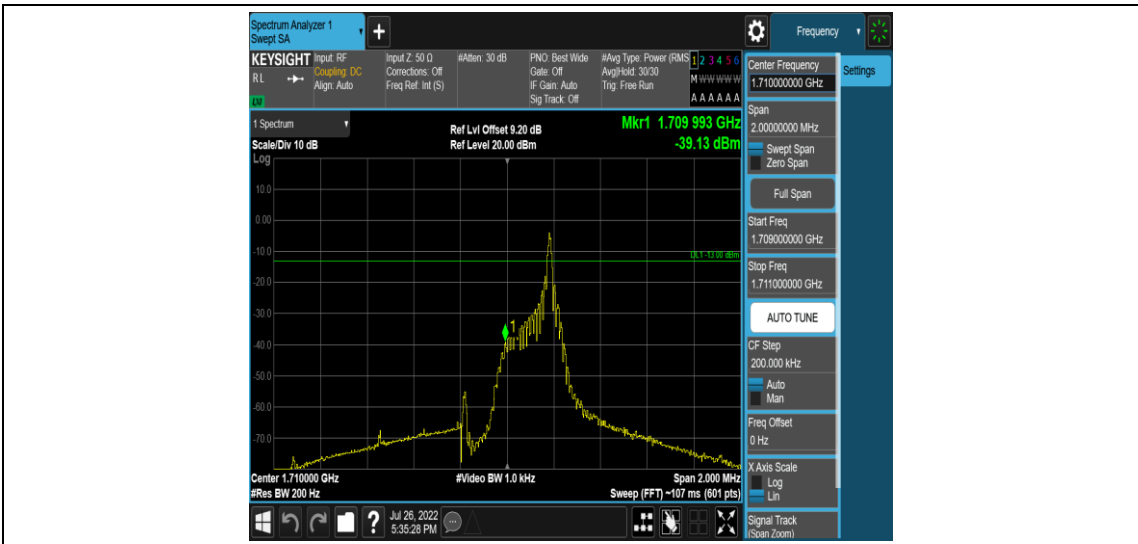

Band4-Stand-Alone-NaN-BPSK-19951-1 @ 11-15kHz--39.13-PASS