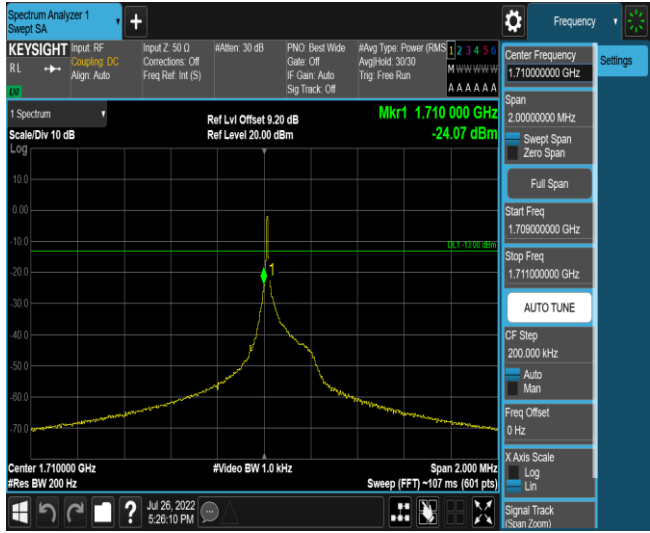

Test Graphs

Band4-Stand-Alone-NaN-BPSK-19951-1 @0-3.75kHz--24.31-PASS

Band4-Stand-Alone-NaN-BPSK-19951-1 @47-3.75kHz--45.63-PASS

Band4-Stand-Alone-NaN-BPSK-20399-1 @0-3.75kHz--46.53-PASS

Band4-Stand-Alone-NaN-BPSK-20399-1 @47-3.75kHz--24.84-PASS