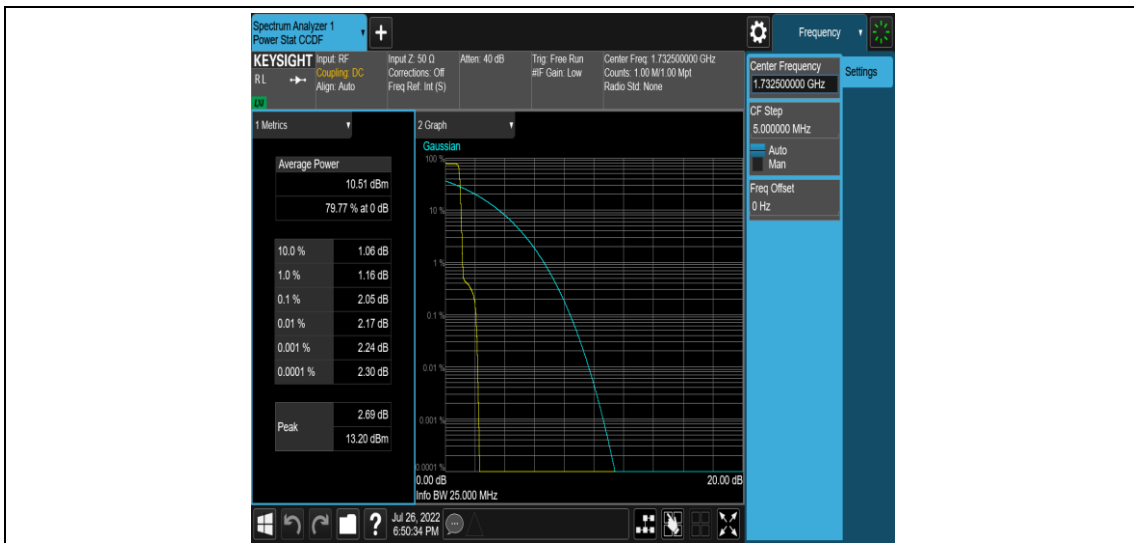

Test Graphs

Band4-Stand-Alone-NaN-BPSK-20175-1 @0-3.75kHz-2.05-<=13-PASS