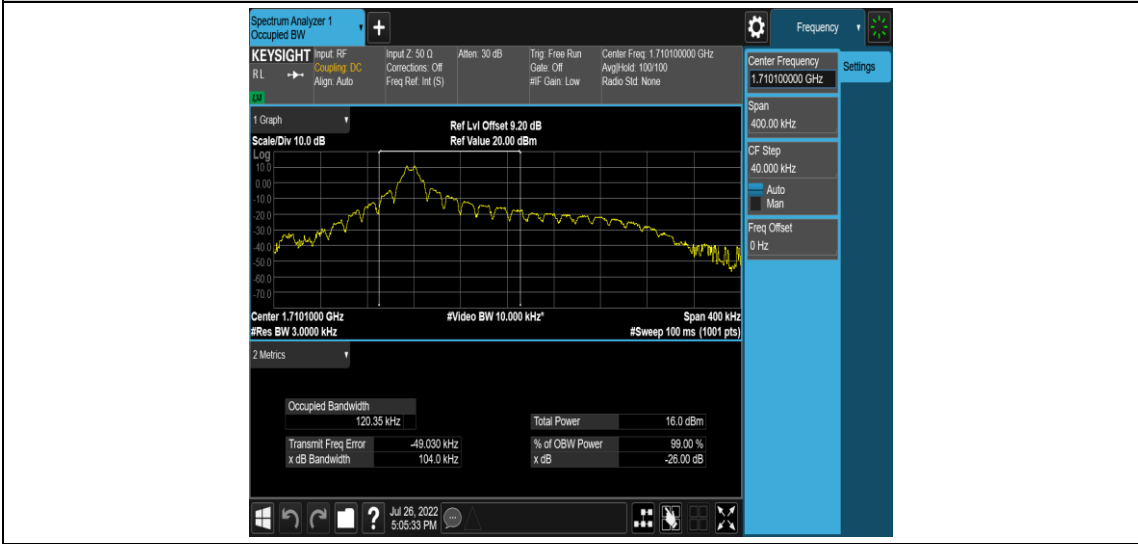

Band4-Stand-Alone-NaN-BPSK-19951-1 @ 0-15kHz-0.1040-PASS