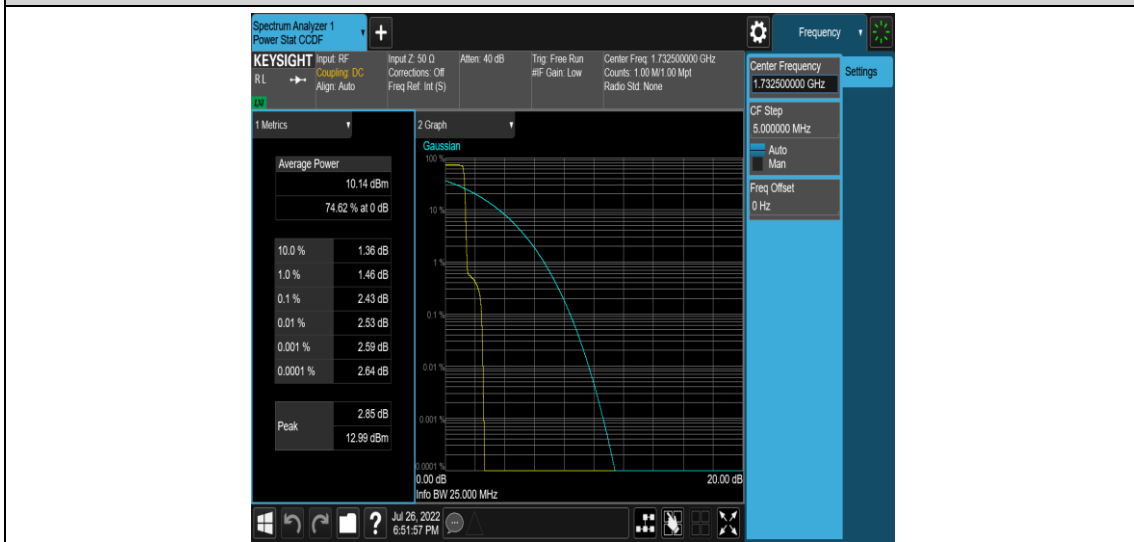

Band4-Stand-Alone-NaN-BPSK-20175-1 @47-3.75kHz-2.43-<=13-PASS