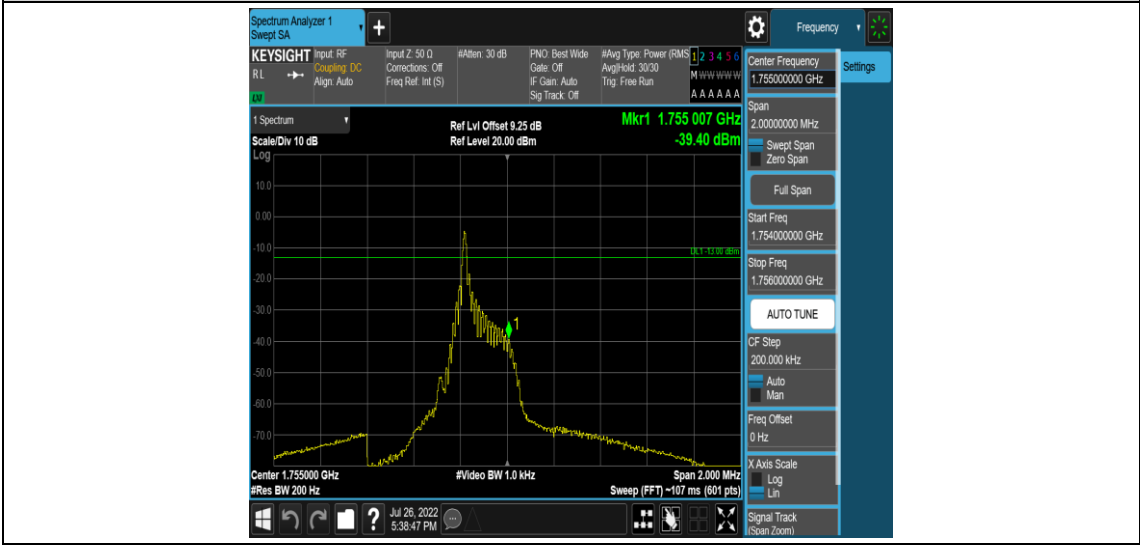

Band4-Stand-Alone-NaN-QPSK-20399-1 @ 0-15kHz--39.40-PASS