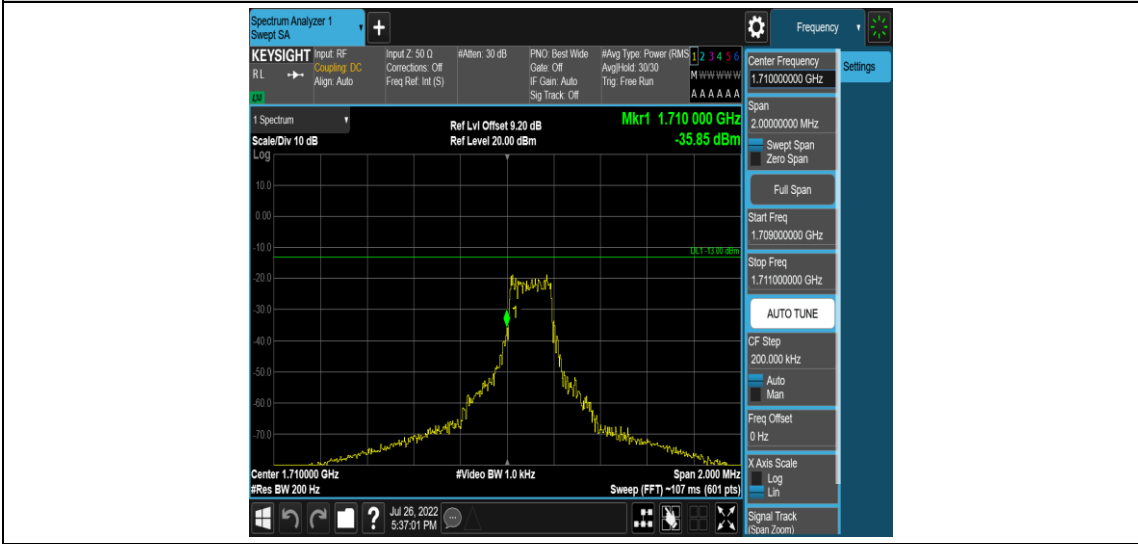

Band4-Stand-Alone-NaN-BPSK-19951-12 @ 0-15kHz--35.85-PASS