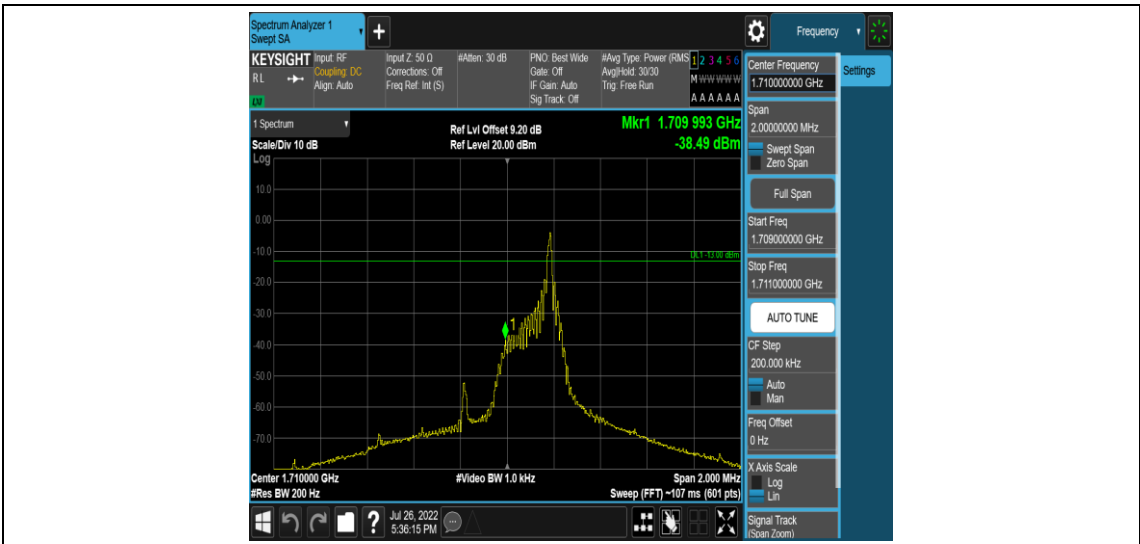

Band4-Stand-Alone-NaN-QPSK-19951-1 @ 11-15kHz--38.49-PASS