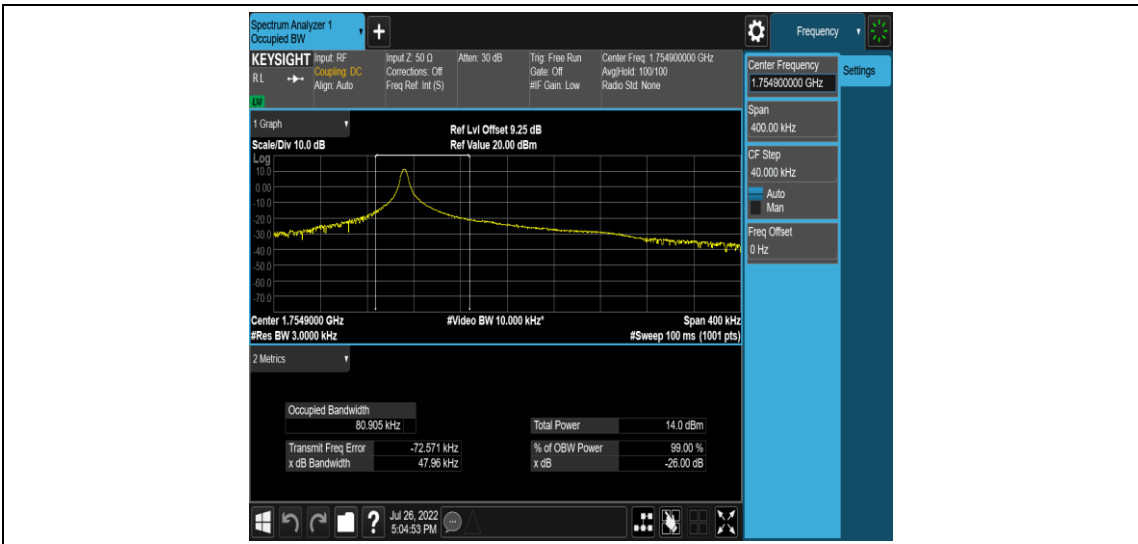

Band4-Stand-Alone-NaN-QPSK-20399-1 @ 0-3.75kHz-0.0480-PASS