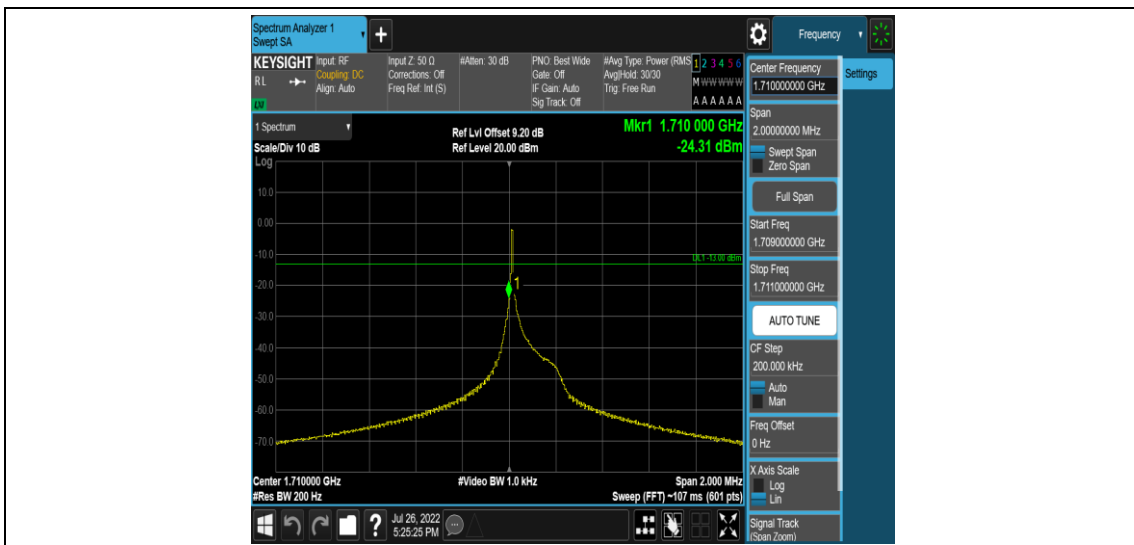

Test Graphs

Band4-Stand-Alone-NaN-BPSK-19951-1 @0-3.75kHz--24.31-PASS