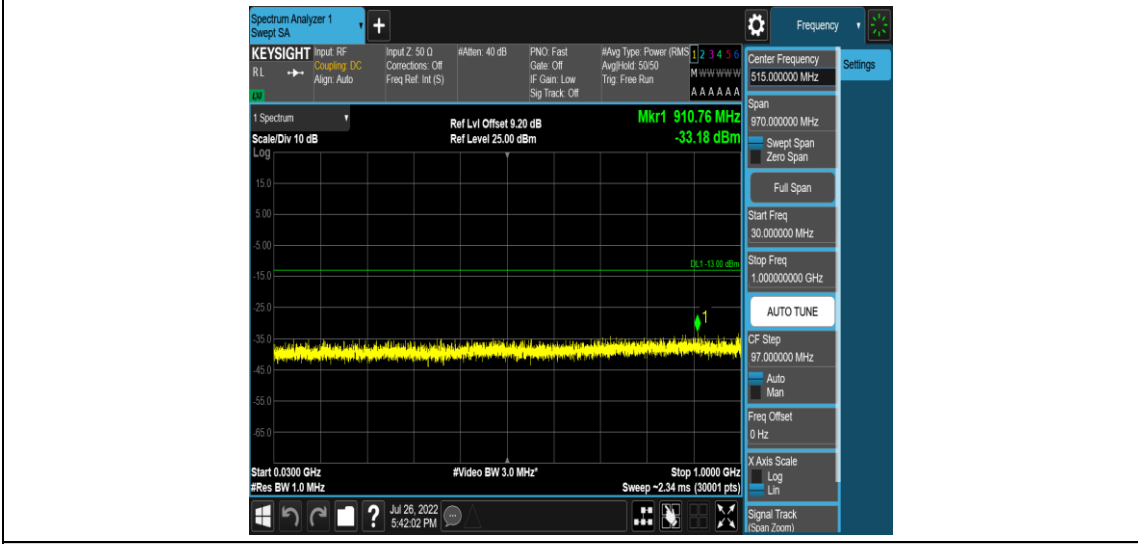

Band4-Stand-Alone-NaN-QPSK-19951-1 @0-3.75kHz-0.15-30-0.15~30MHz@-49.98dBm--23-PASS