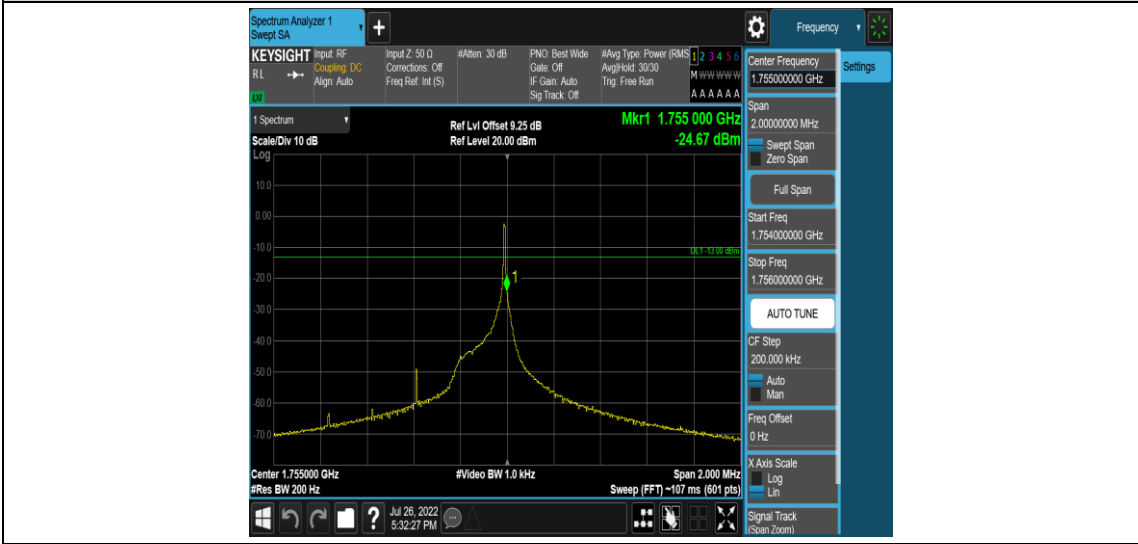

Band4-Stand-Alone-NaN-QPSK-20399-1 @47-3.75kHz--24.67-PASS