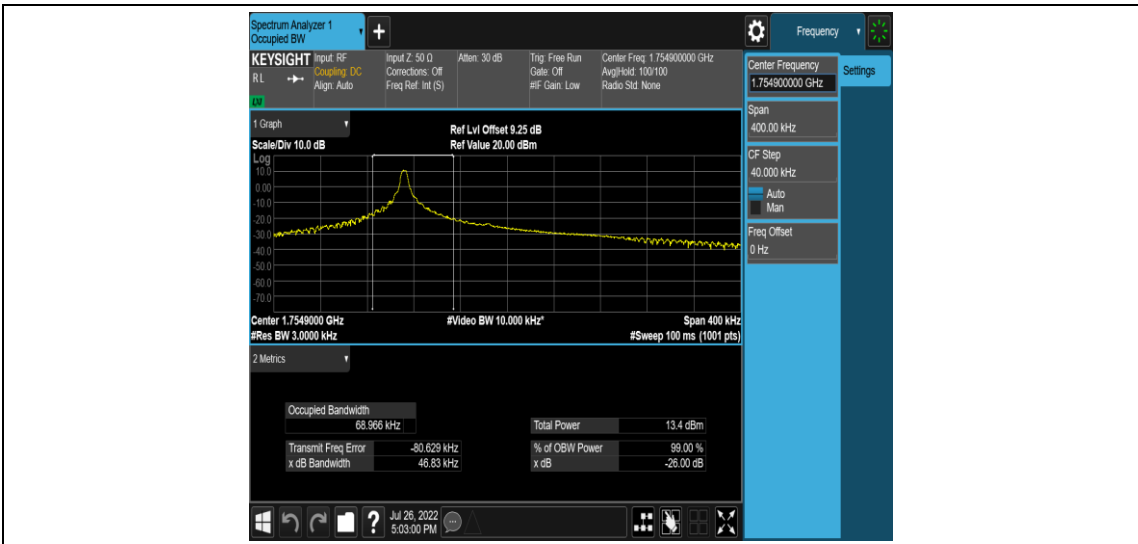

Band4-Stand-Alone-NaN-BPSK-20399-1 @ 0-3.75kHz-0.0468-PASS