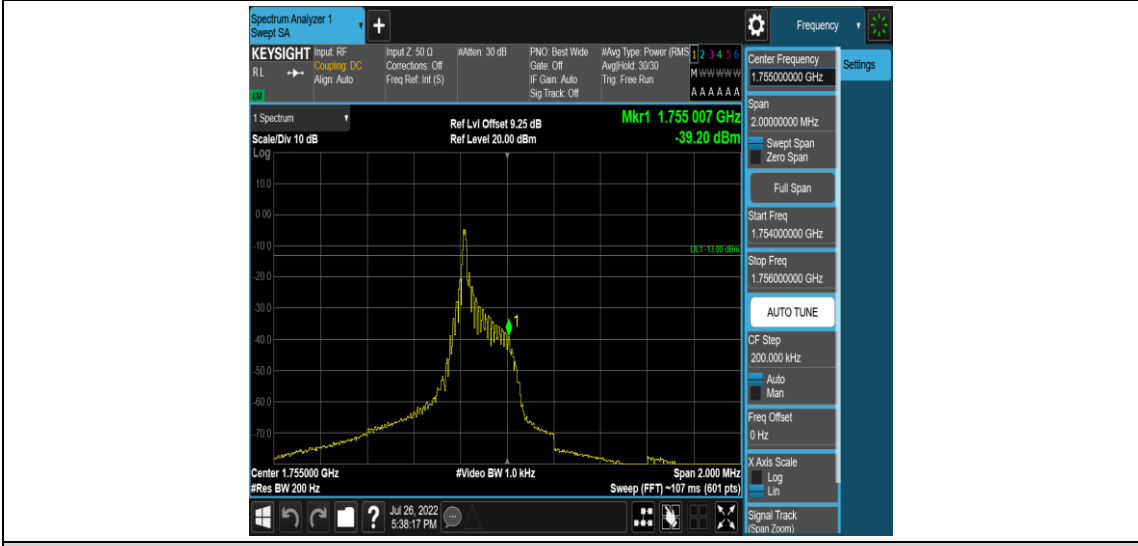

Band4-Stand-Alone-NaN-BPSK-20399-1 @ 0-15kHz--39.20-PASS