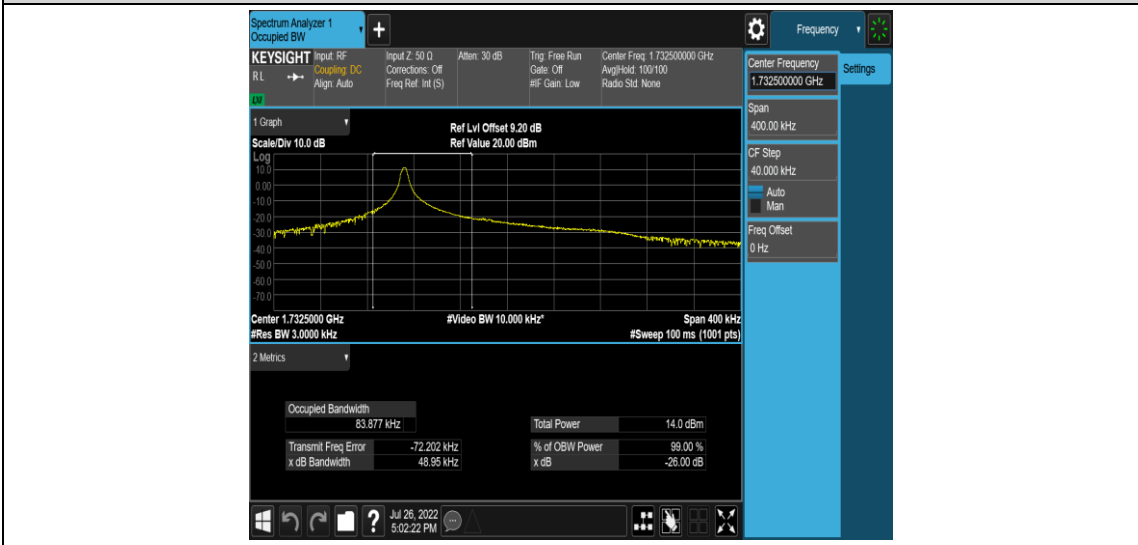

Test Graphs

Band4-Stand-Alone-NaN-BPSK-19951-1 @ 0-3.75kHz-0.0462-PASS

Band4-Stand-Alone-NaN-BPSK-20175-1 @ 0-3.75kHz-0.0461-PASS

Band4-Stand-Alone-NaN-BPSK-20399-1 @ 0-3.75kHz-0.0468-PASS

Band4-Stand-Alone-NaN-QPSK-19951-1 @ 0-3.75kHz-0.0491-PASS