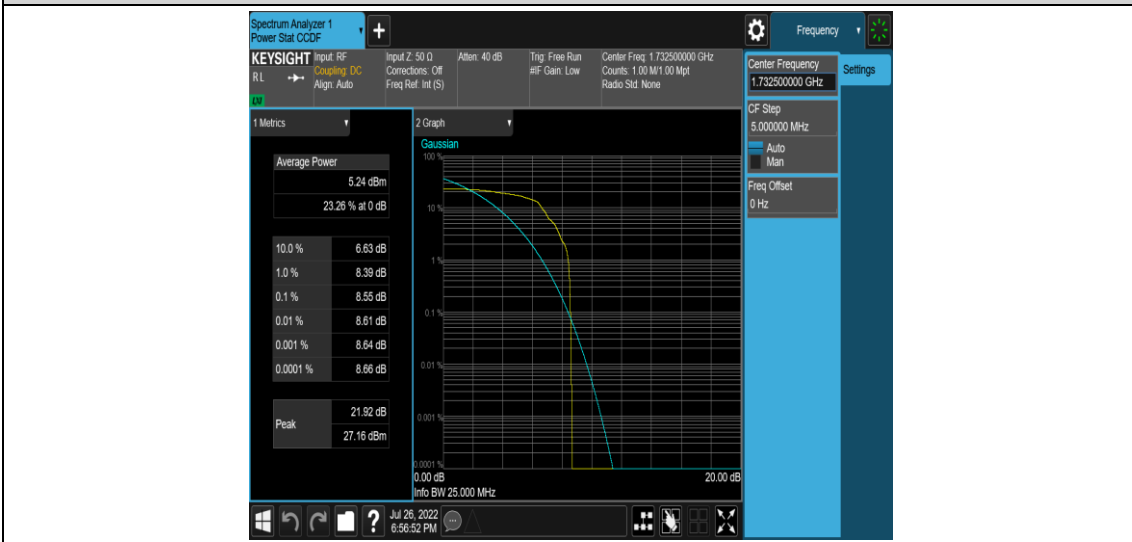

Band4-Stand-Alone-NaN-BPSK-20175-3 @ 3-15kHz-8.55-<=13-PASS