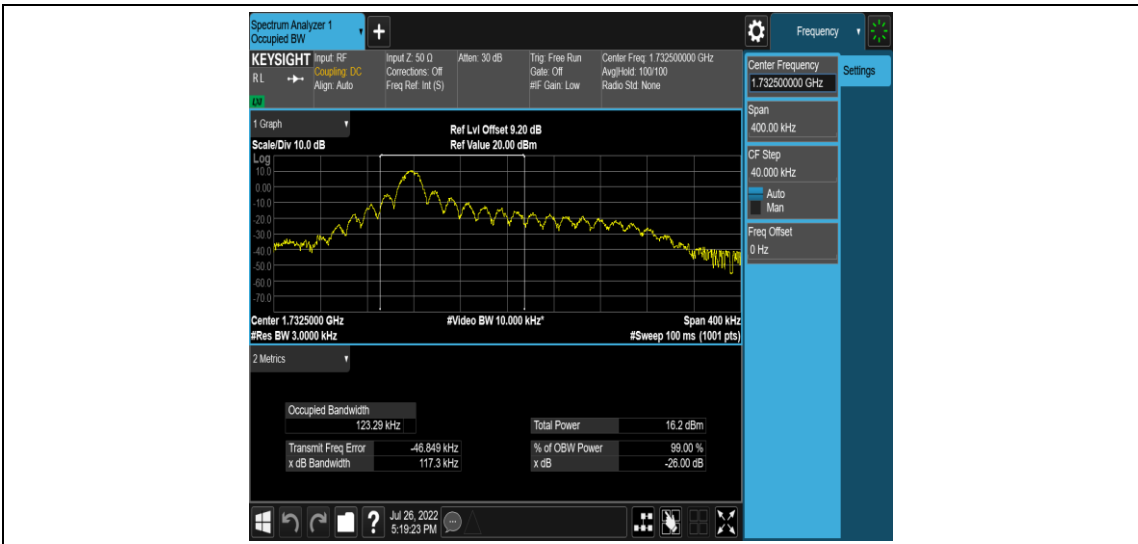

Band4-Stand-Alone-NaN-QPSK-20175-1@0-15kHz-0.1173-PASS