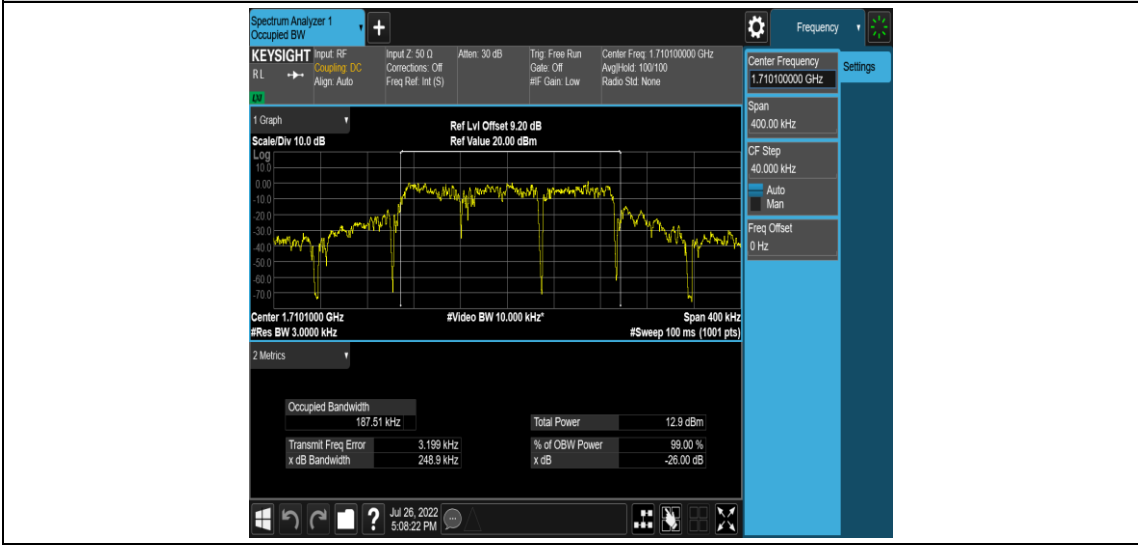

Band4-Stand-Alone-NaN-BPSK-19951-12 @ 0-15kHz-0.2489-PASS