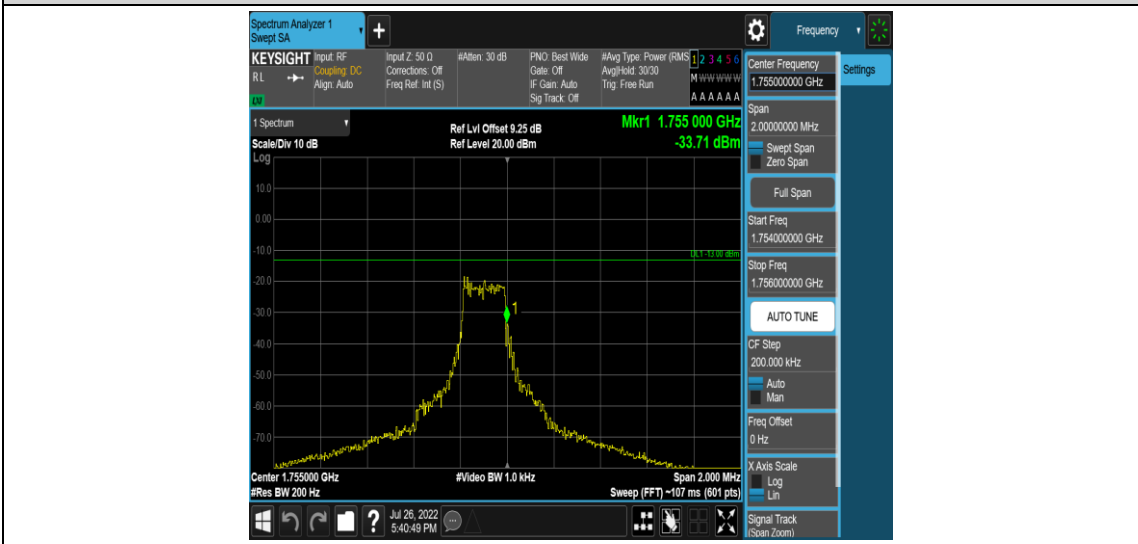

Band4-Stand-Alone-NaN-BPSK-20399-12 @ 0-15kHz--33.71-PASS