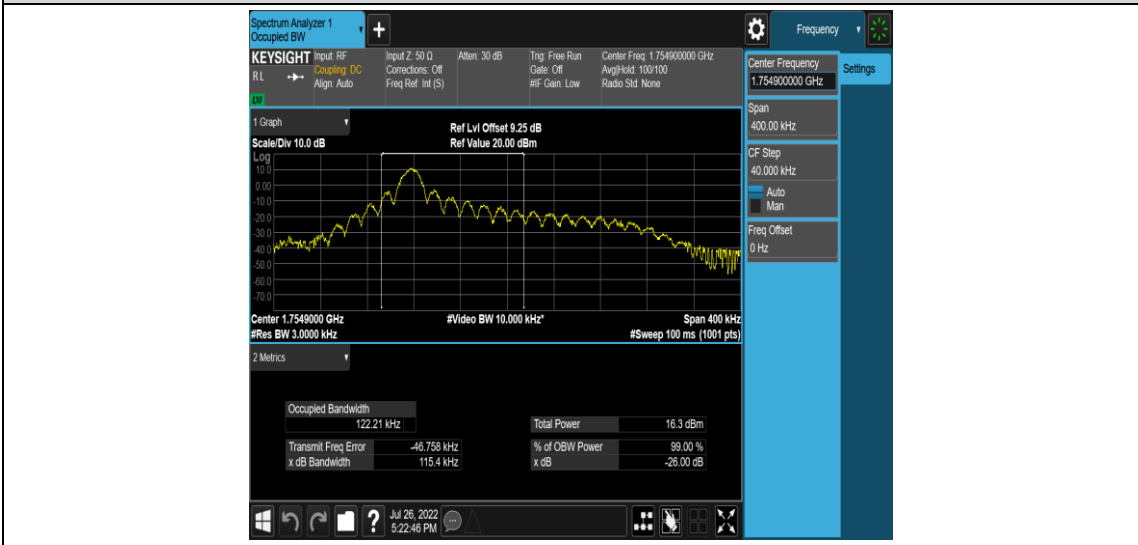

Band4-Stand-Alone-NaN-QPSK-19951-1@0-15kHz-0.1292-PASS

Band4-Stand-Alone-NaN-QPSK-19951-12@0-15kHz-0.2483-PASS

Band4-Stand-Alone-NaN-QPSK-20175-1@0-15kHz-0.1173-PASS

Band4-Stand-Alone-NaN-QPSK-20175-12@0-15kHz-0.2503-PASS