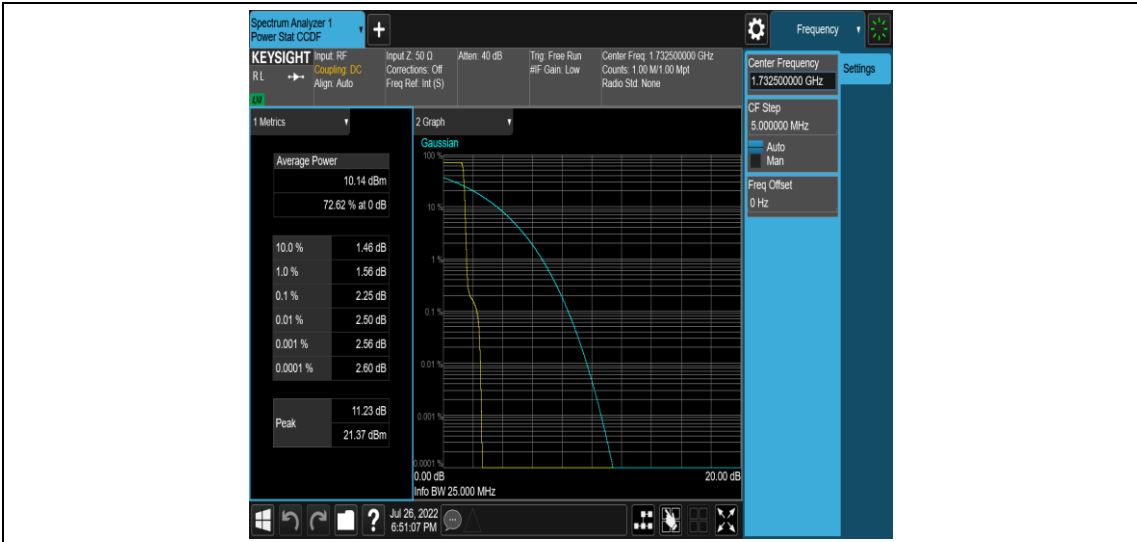

Band4-Stand-Alone-NaN-QPSK-20175-1 @ 0-3.75kHz-2.25-<=13-PASS