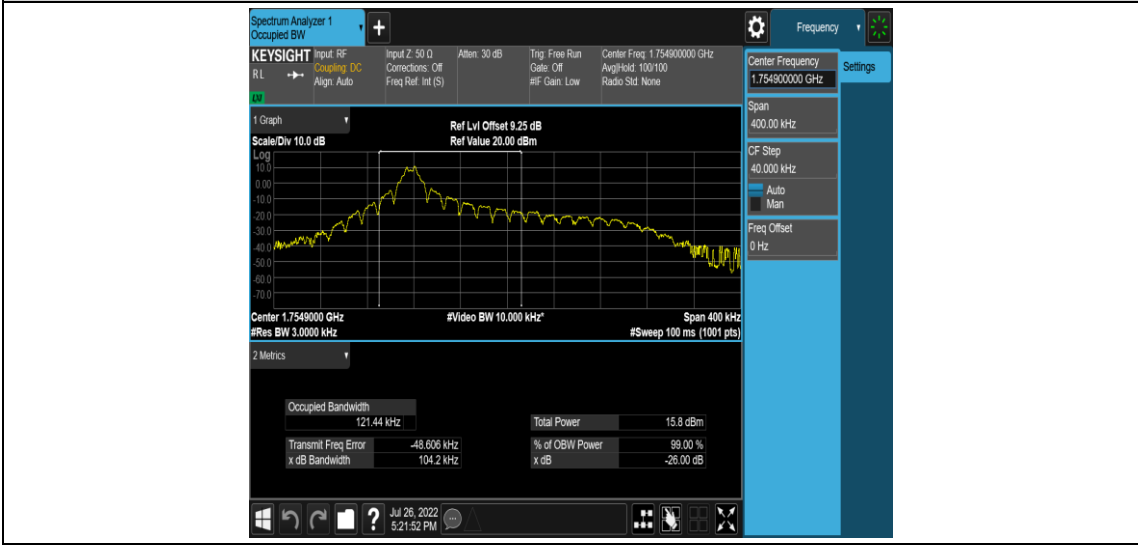

Band4-Stand-Alone-NaN-BPSK-20399-1@0-15kHz-0.1042-PASS