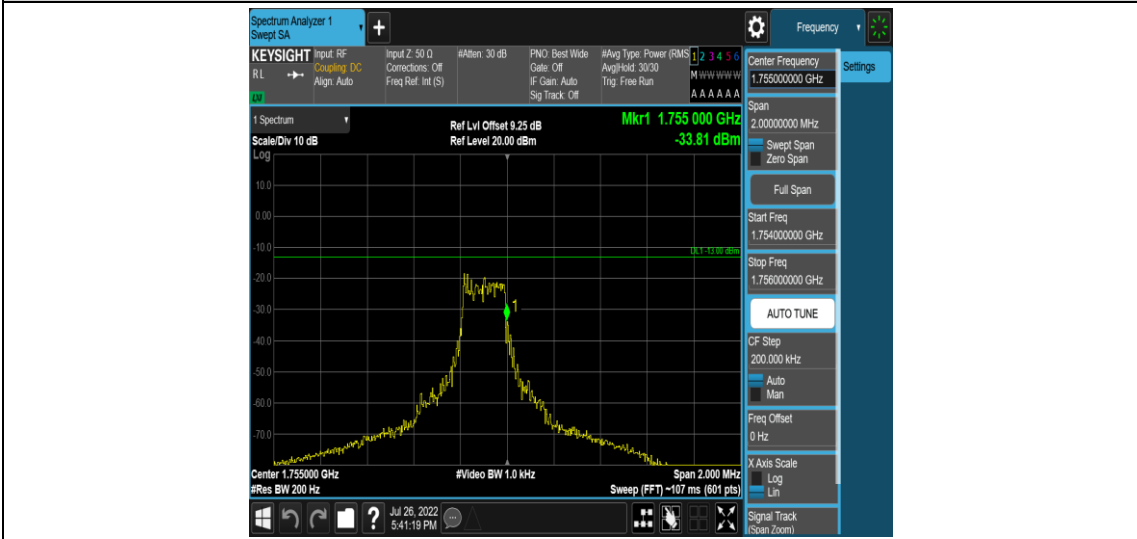

Band4-Stand-Alone-NaN-QPSK-20399-12 @ 0-15kHz--33.81-PASS