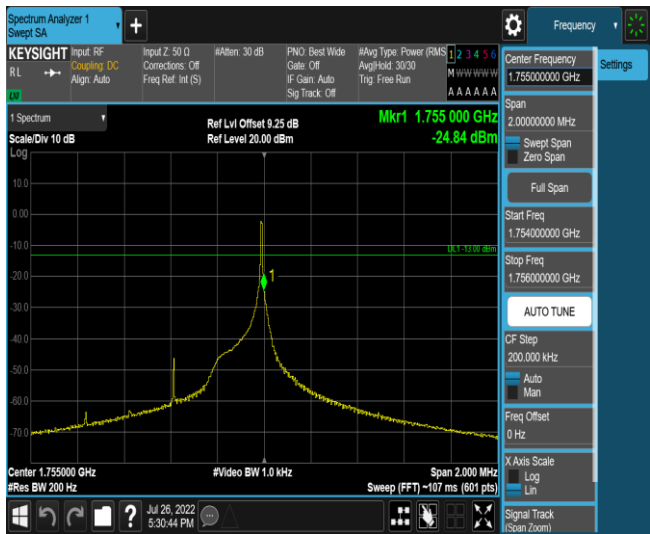

Test Graphs

Band4-Stand-Alone-NaN-BPSK-19951-1 @0-3.75kHz--24.31-PASS

Band4-Stand-Alone-NaN-BPSK-19951-1 @47-3.75kHz--45.63-PASS

Band4-Stand-Alone-NaN-BPSK-20399-1 @0-3.75kHz--46.53-PASS

Band4-Stand-Alone-NaN-BPSK-20399-1 @47-3.75kHz--24.84-PASS