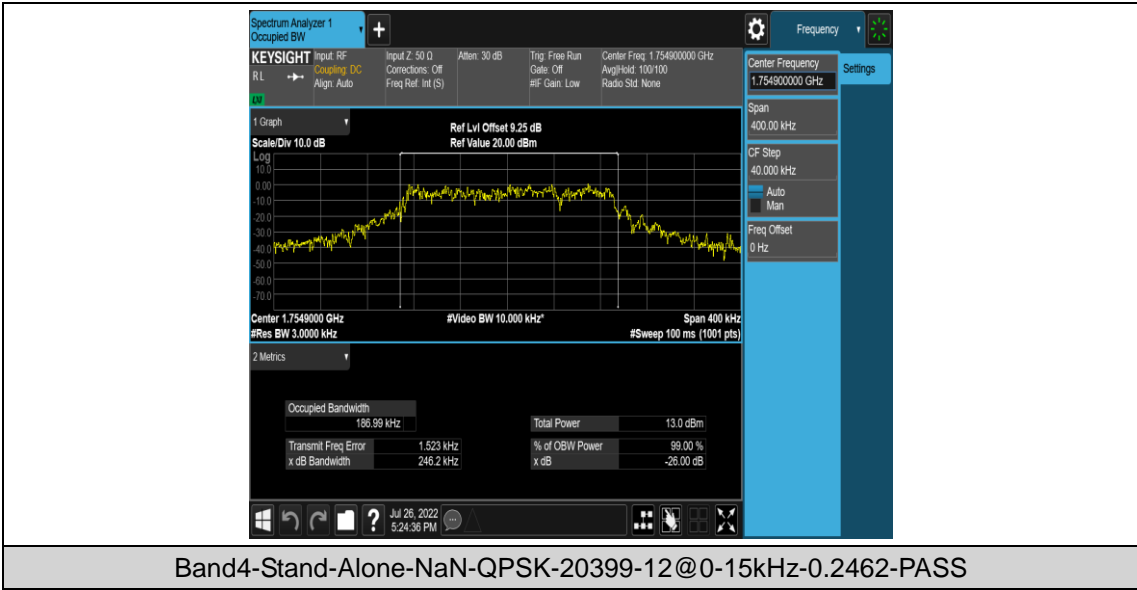

Band4-Stand-Alone-NaN-QPSK-20399-12@0-15kHz-0.2462-PASS