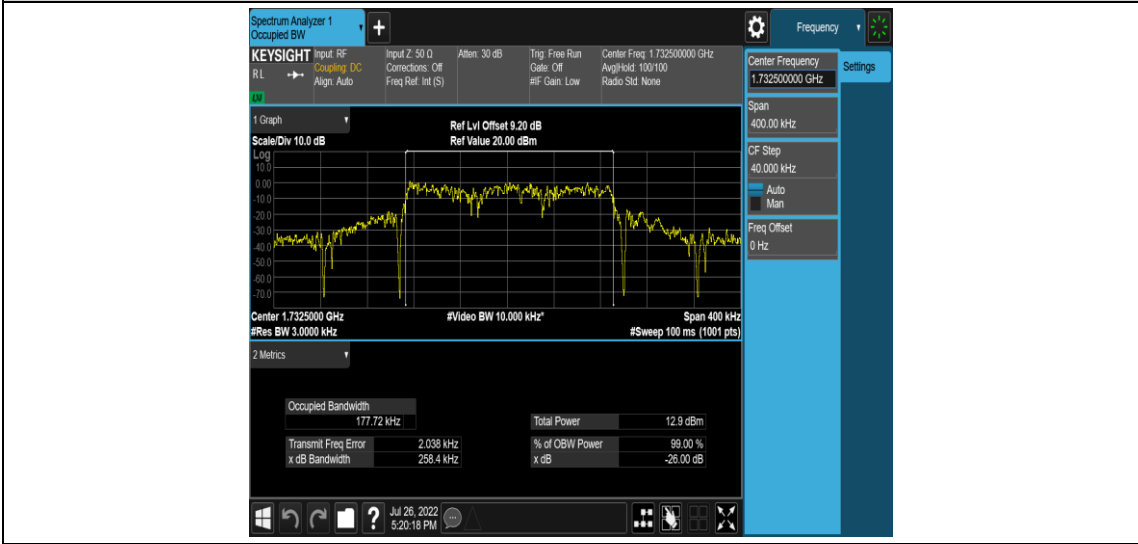

Band4-Stand-Alone-NaN-BPSK-20175-12@0-15kHz-0.2584-PASS