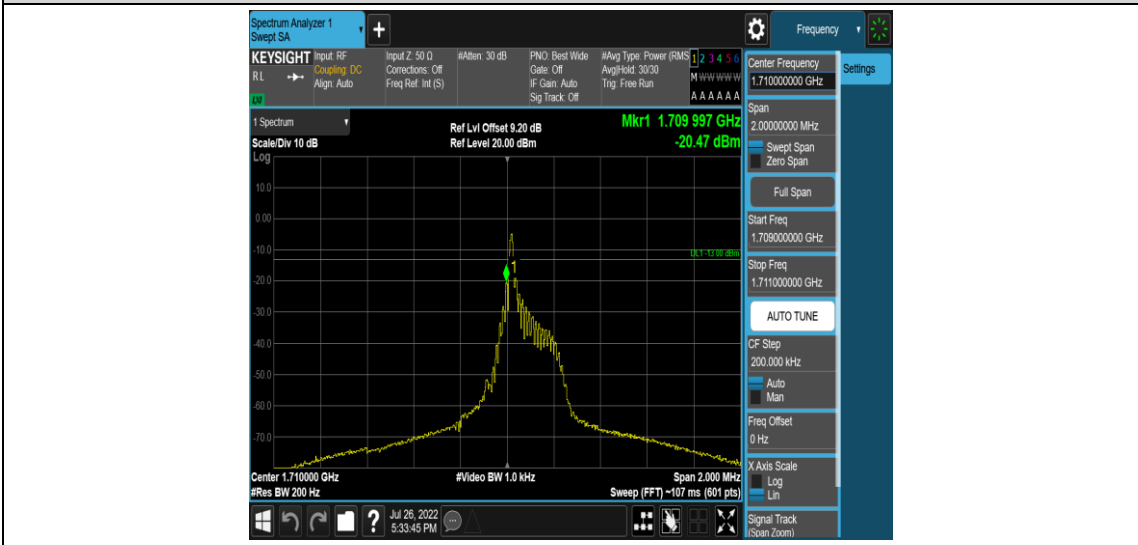

Band4-Stand-Alone-NaN-QPSK-19951-1 @ 0-15kHz--20.47-PASS