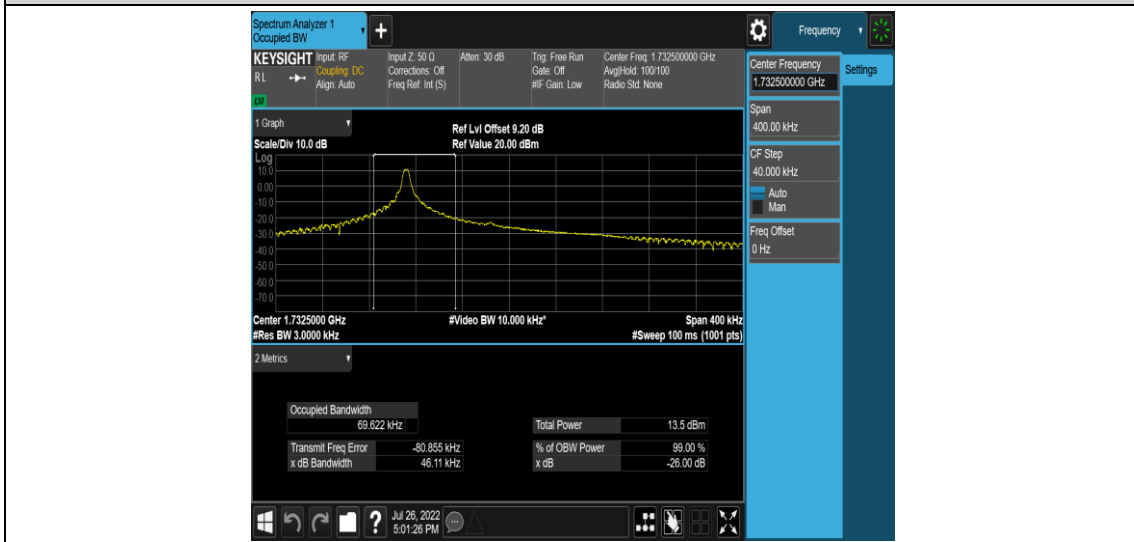

Band4-Stand-Alone-NaN-BPSK-20175-1 @ 0-3.75kHz-0.0461-PASS