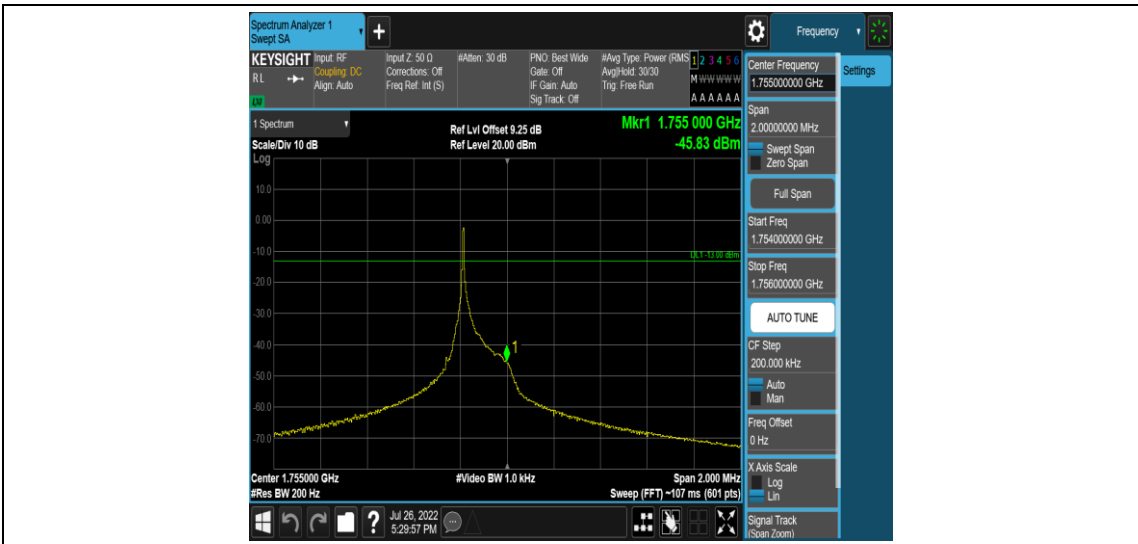

Band4-Stand-Alone-NaN-QPSK-20399-1 @0-3.75kHz--45.83-PASS