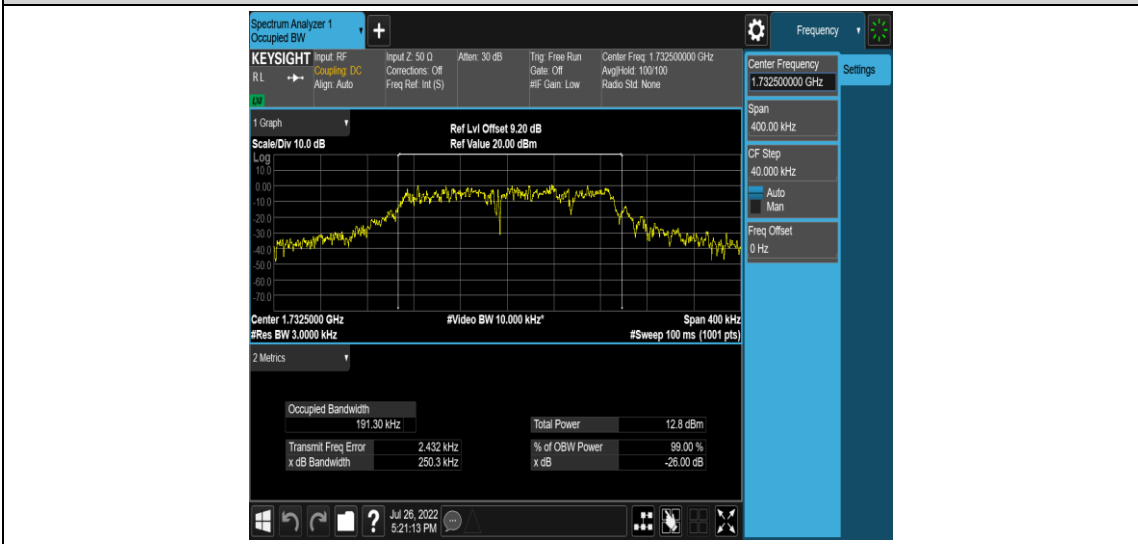

Band4-Stand-Alone-NaN-QPSK-20175-12@0-15kHz-0.2503-PASS