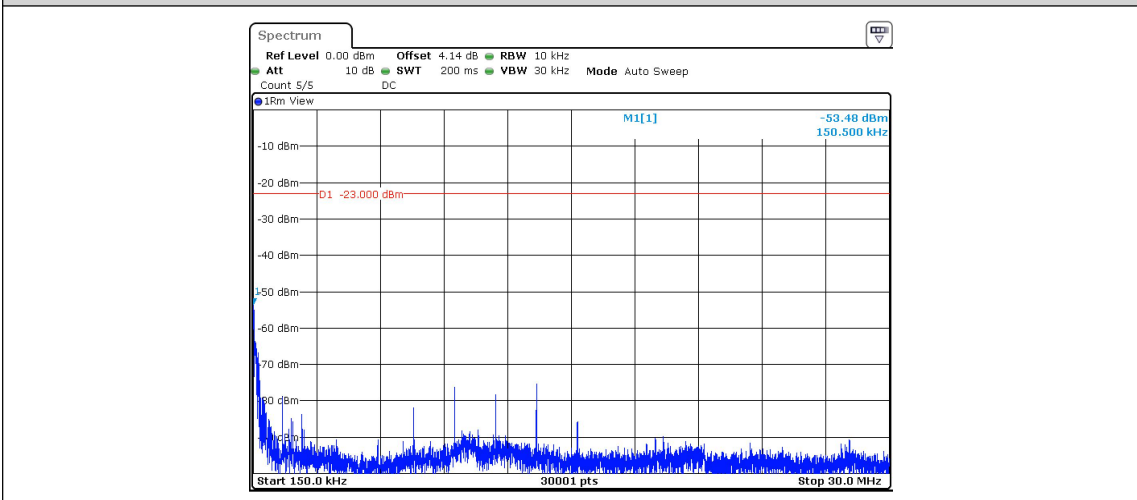

Band13-Stand-Alone-NaN-BPSK-23230-1@11-15kHz-0.009-0.15--41.69--33-PASS

Band13-Stand-Alone-NaN-BPSK-23230-1@11-15kHz-0.15-30--53.48--23-PASS