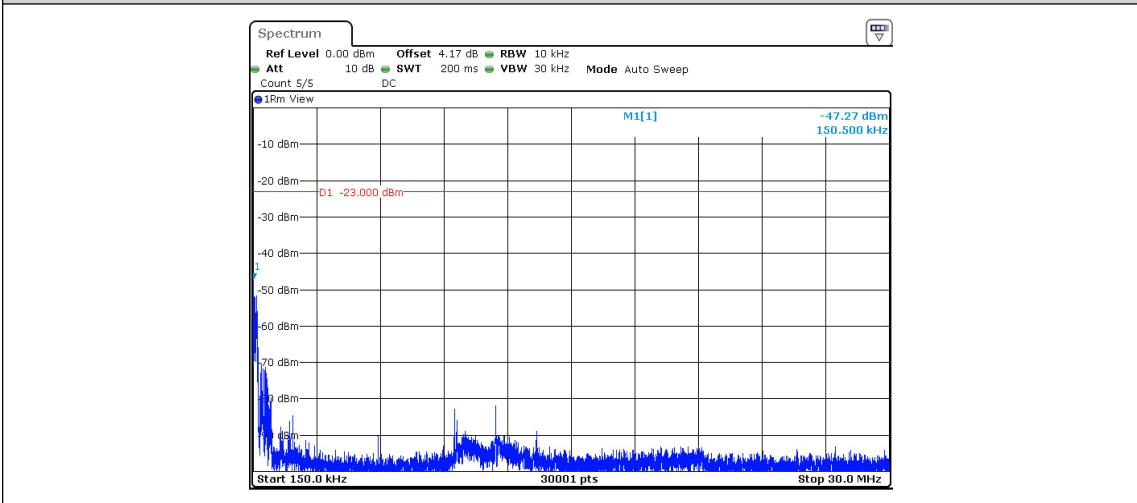

Band13-Stand-Alone-NaN-QPSK-23181-12@0-15kHz-0.009-0.15--46.03--33-PASS

Band13-Stand-Alone-NaN-QPSK-23181-12@0-15kHz-0.15-30--47.27--23-PASS