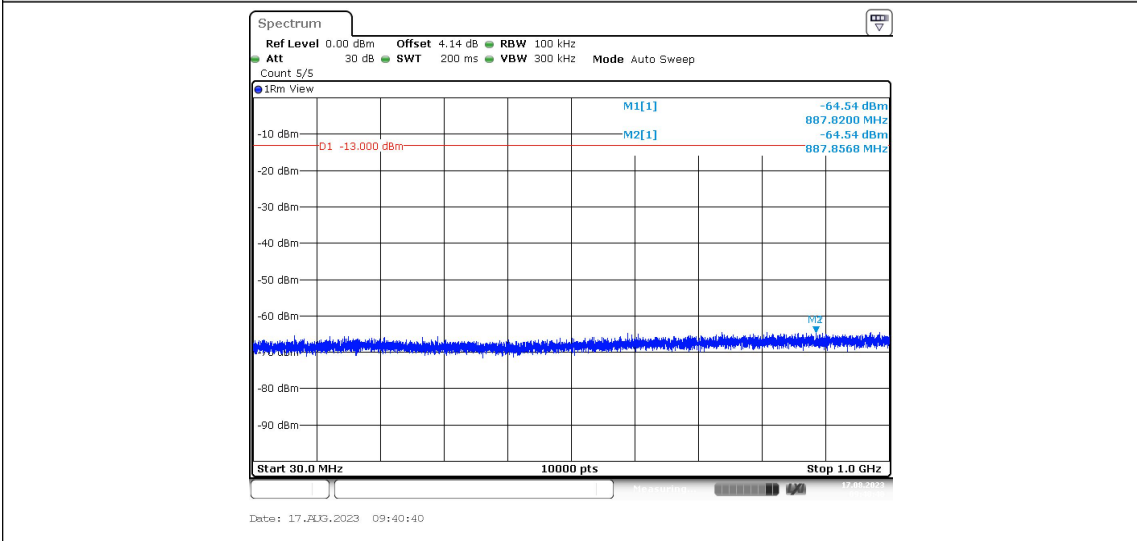

Band13-Stand-Alone-NaN-BPSK-23279-1@11-15kHz-0.15-30--50.13--23-PASS

Band13-Stand-Alone-NaN-BPSK-23279-1@11-15kHz-30-1000--64.54--13-PASS