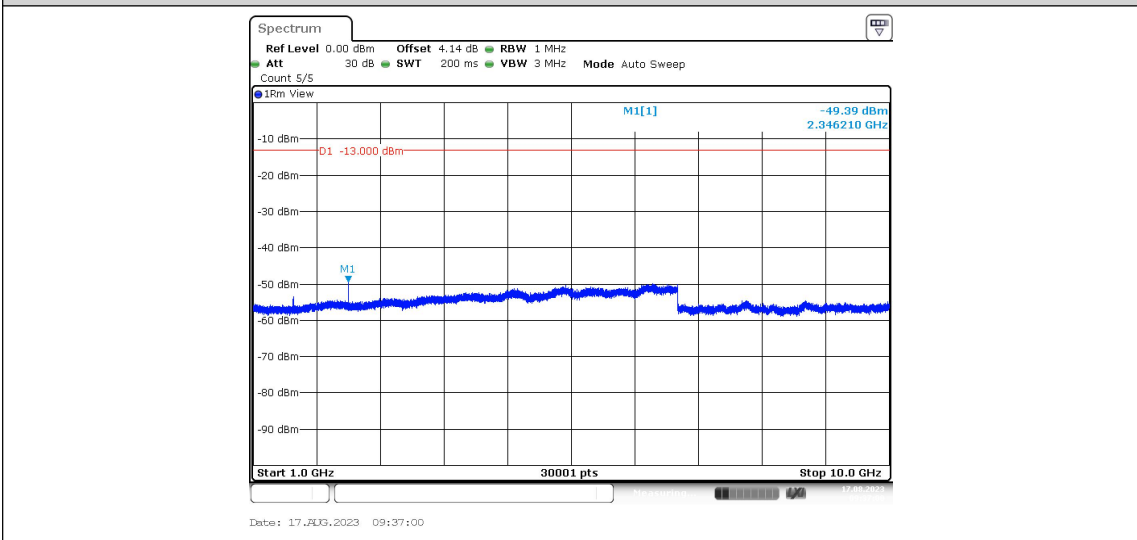

Band13-Stand-Alone-NaN-BPSK-23230-1@11-15kHz-793-805--61.23--35-PASS

Band13-Stand-Alone-NaN-BPSK-23230-1@11-15kHz-1000-10000--49.39--13-PASS