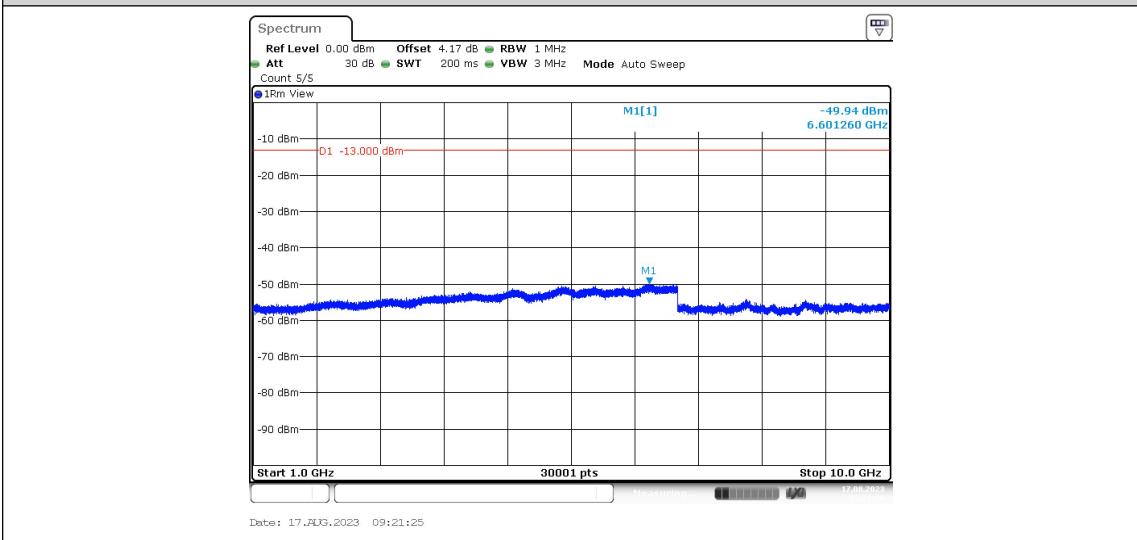

Band13-Stand-Alone-NaN-QPSK-23181-12@0-15kHz-793-805--66.25--35-PASS

Band13-Stand-Alone-NaN-QPSK-23181-12@0-15kHz-1000-10000--49.94--13-PASS