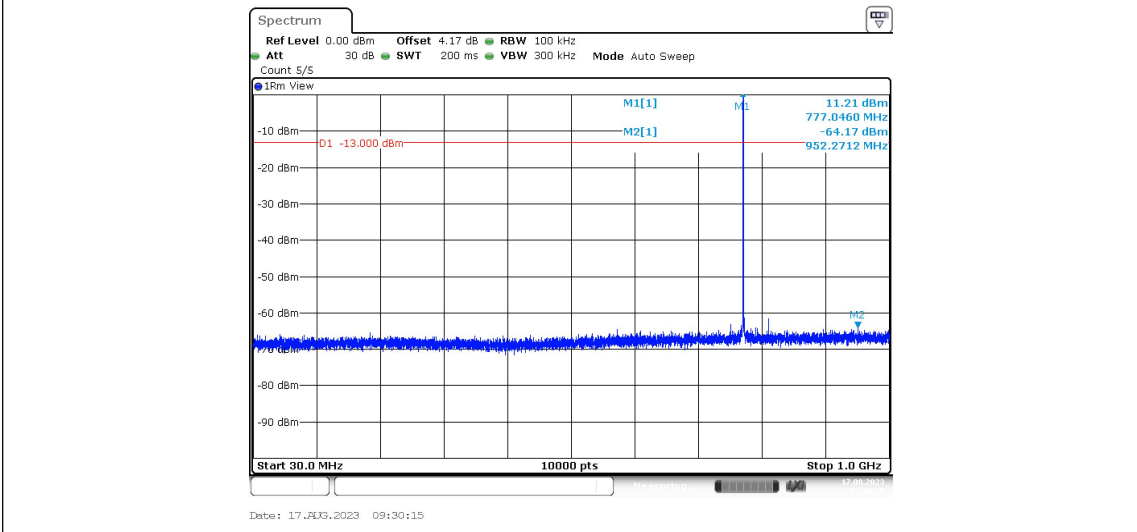

Band13-Stand-Alone-NaN-BPSK-23181-1@0-15kHz-0.15-30--48.97--23-PASS

Band13-Stand-Alone-NaN-BPSK-23181-1@0-15kHz-30-1000--64.17--13-PASS