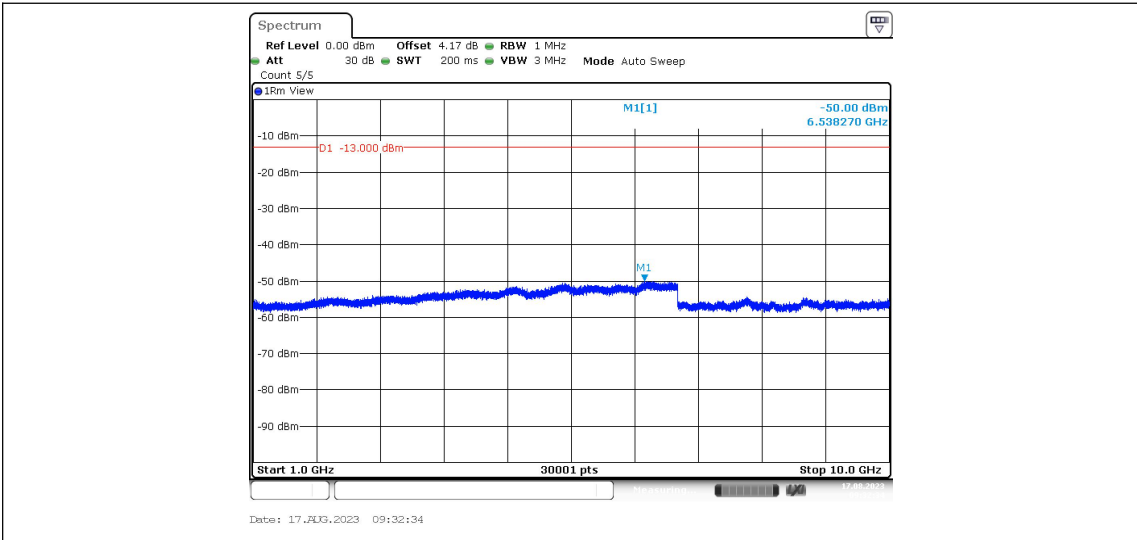

Band13-Stand-Alone-NaN-BPSK-23181-1@11-15kHz-30-1000--64.23--13-PASS

Band13-Stand-Alone-NaN-BPSK-23181-1@11-15kHz-763-775--66.36--35-PASS

Band13-Stand-Alone-NaN-BPSK-23181-1@11-15kHz-793-805--63.17--35-PASS