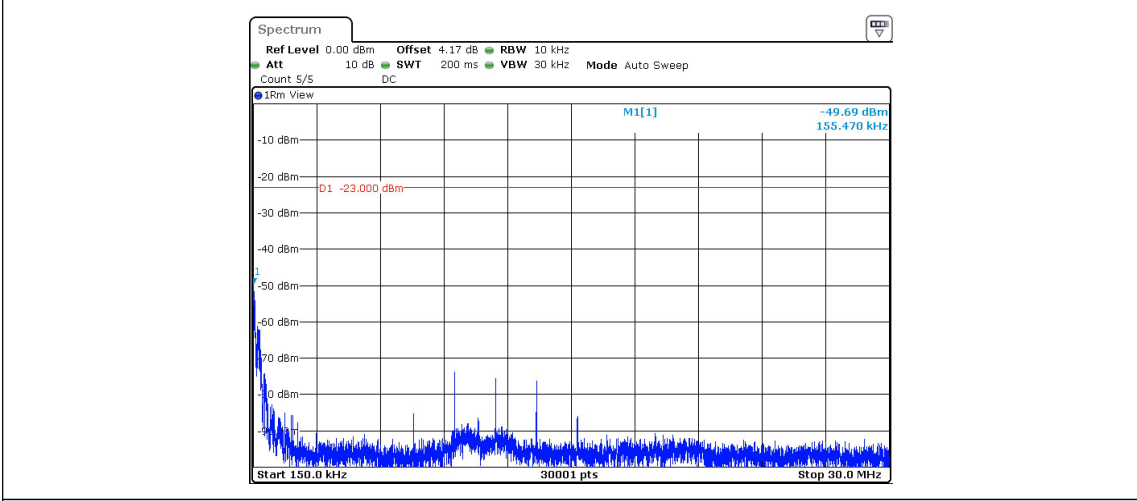

Band13-Stand-Alone-NaN-BPSK-23181-1@11-15kHz-0.009-0.15--40.38--33-PASS

Band13-Stand-Alone-NaN-BPSK-23181-1@11-15kHz-0.15-30--49.69--23-PASS