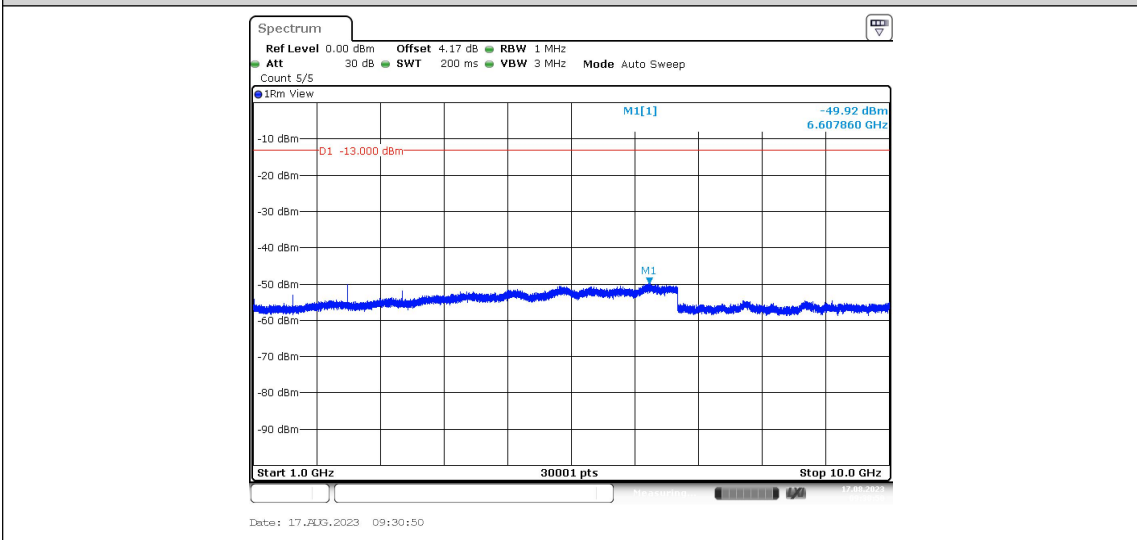

Band13-Stand-Alone-NaN-BPSK-23181-1@0-15kHz-793-805--64.15--35-PASS

Band13-Stand-Alone-NaN-BPSK-23181-1@0-15kHz-1000-10000--49.92--13-PASS