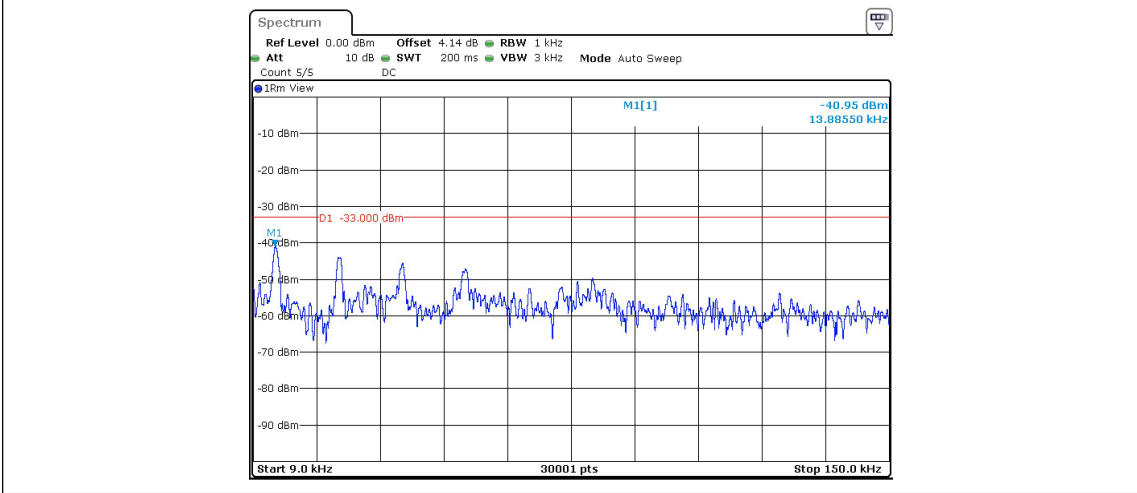

Band13-Stand-Alone-NaN-BPSK-23181-1@11-15kHz-1559-1610--76.43--50-PASS

Band13-Stand-Alone-NaN-BPSK-23230-1@0-15kHz-0.009-0.15--40.95--33-PASS