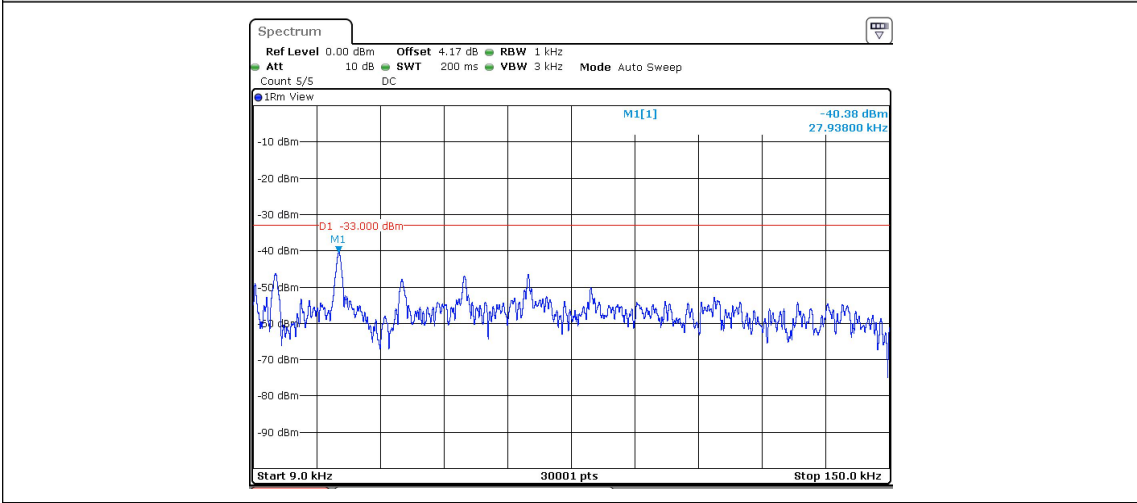

Band13-Stand-Alone-NaN-BPSK-23181-1@0-15kHz-1559-1610--75.45--50-PASS

Band13-Stand-Alone-NaN-BPSK-23181-1@11-15kHz-0.009-0.15--40.38--33-PASS