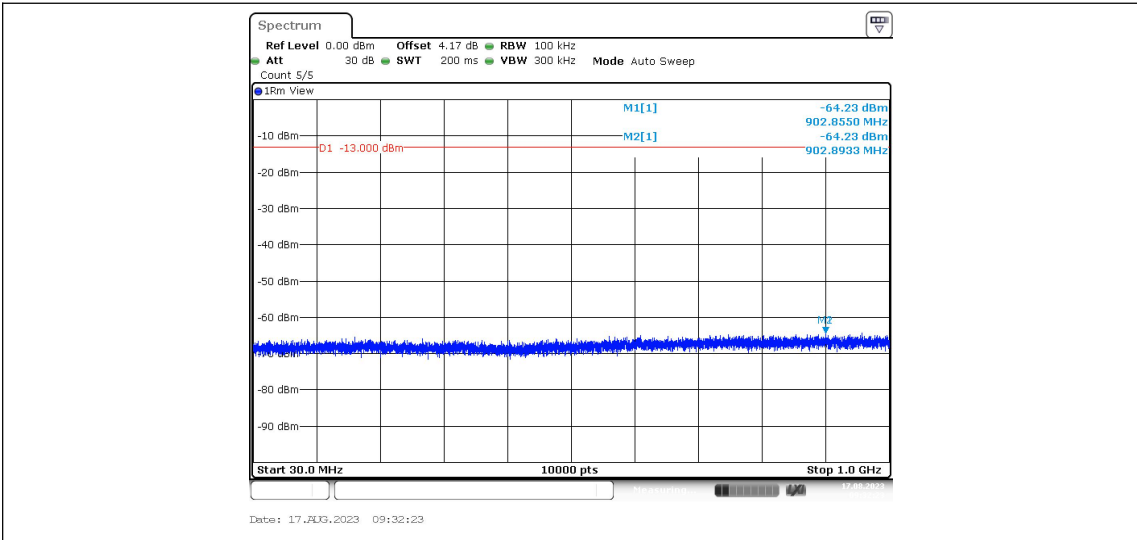

Band13-Stand-Alone-NaN-BPSK-23181-1@11-15kHz-0.15-30--49.69--23-PASS

Band13-Stand-Alone-NaN-BPSK-23181-1@11-15kHz-30-1000--64.23--13-PASS