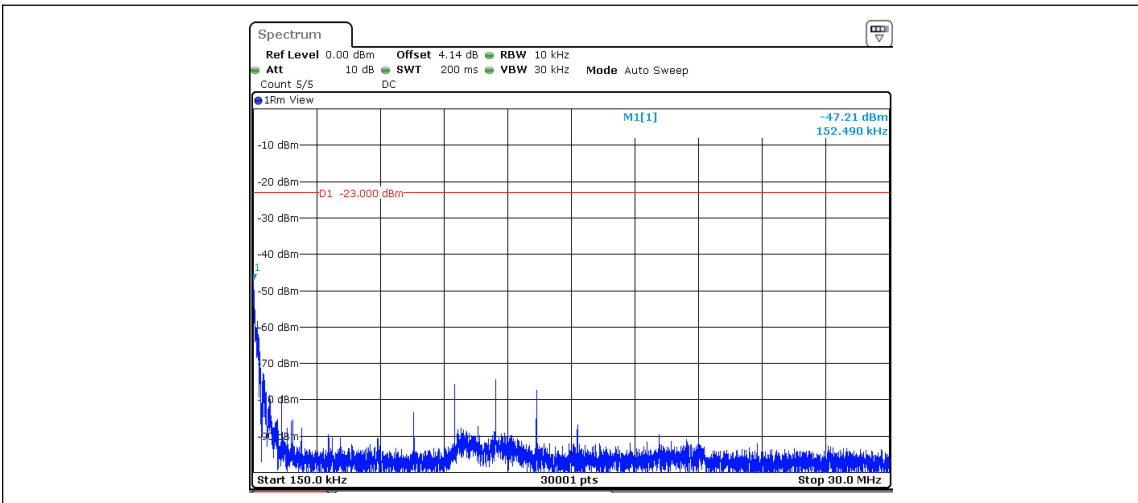

Band13-Stand-Alone-NaN-BPSK-23230-1@0-15kHz-0.009-0.15--40.95--33-PASS

Band13-Stand-Alone-NaN-BPSK-23230-1@0-15kHz-0.15-30--47.21--23-PASS