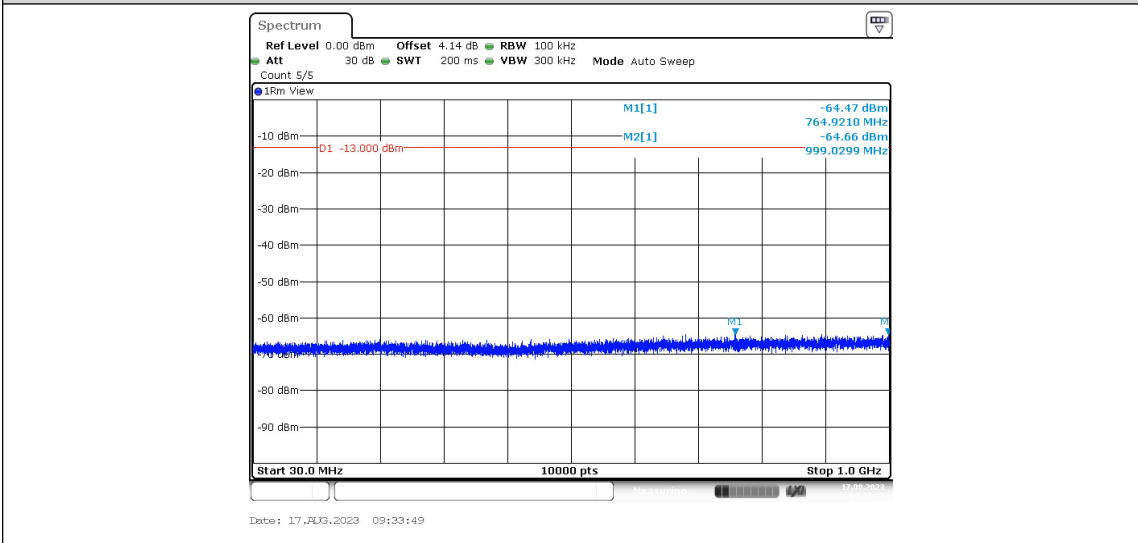

Band13-Stand-Alone-NaN-BPSK-23230-1@0-15kHz-0.15-30--47.21--23-PASS

Band13-Stand-Alone-NaN-BPSK-23230-1@0-15kHz-30-1000--64.66--13-PASS