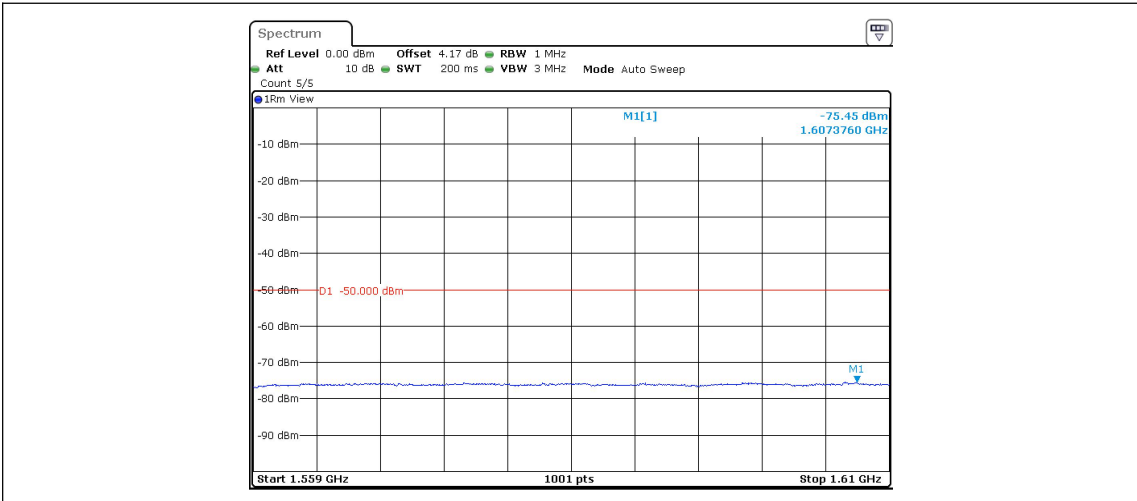

Band13-Stand-Alone-NaN-BPSK-23181-1@0-15kHz-1000-10000--49.92--13-PASS

Band13-Stand-Alone-NaN-BPSK-23181-1@0-15kHz-1559-1610--75.45--50-PASS