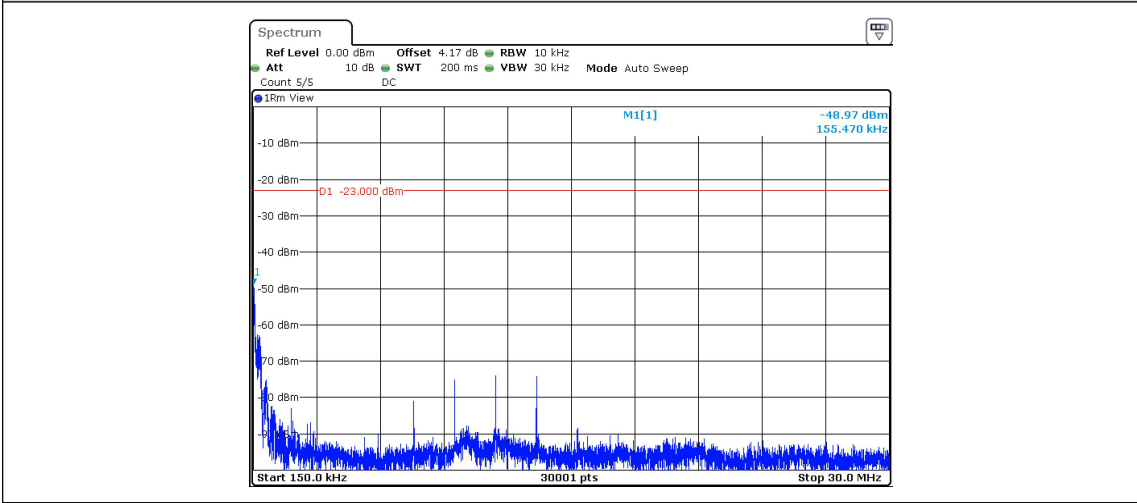

Band13-Stand-Alone-NaN-BPSK-23181-1@0-15kHz-0.009-0.15--41.18--33-PASS

Band13-Stand-Alone-NaN-BPSK-23181-1@0-15kHz-0.15-30--48.97--23-PASS