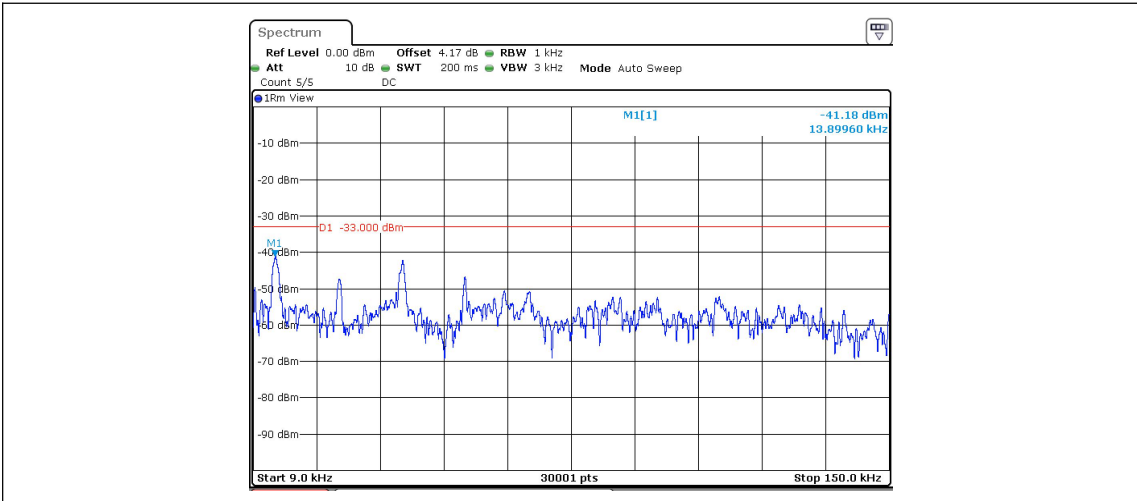

Band13-Stand-Alone-NaN-QPSK-23279-1@47-3.75kHz-1559-1610--38.58--50-PASS

Band13-Stand-Alone-NaN-BPSK-23181-1@0-15kHz-0.009-0.15--41.18--33-PASS