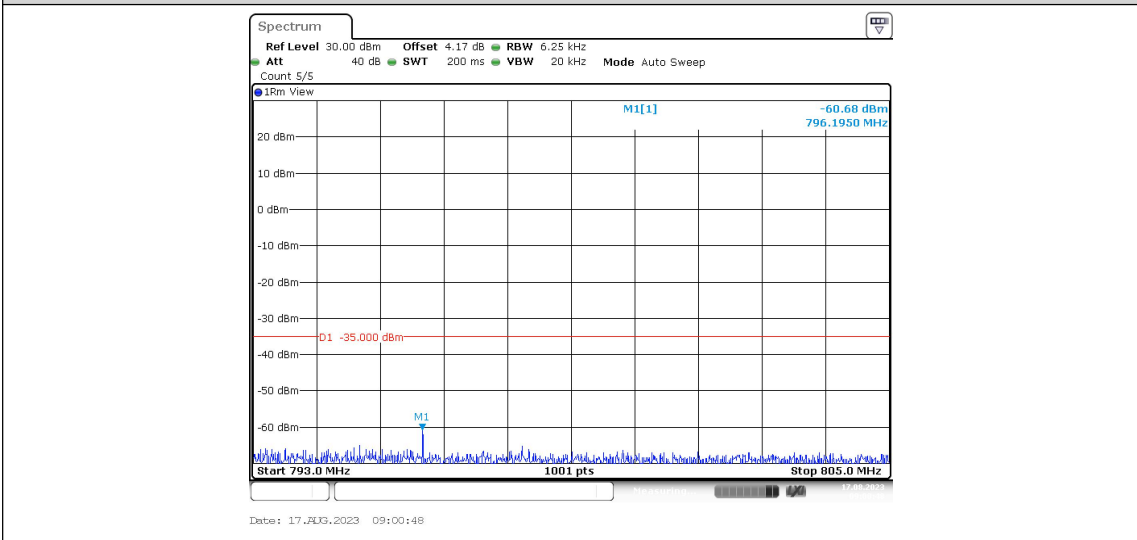

Band13-Stand-Alone-NaN-QPSK-23181-1@0-3.75kHz-793-805--60.68--35-PASS