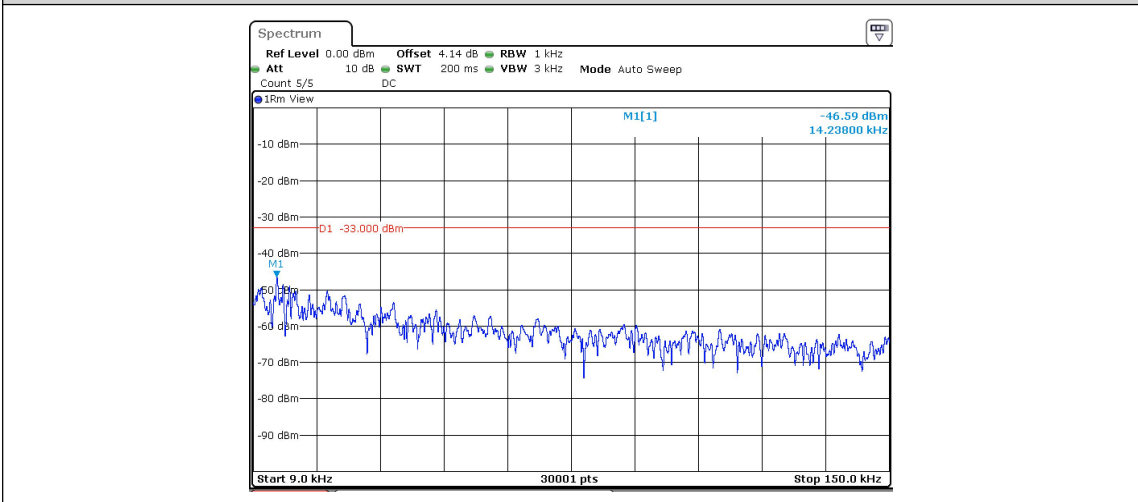

Band13-Stand-Alone-NaN-QPSK-23279-1@0-3.75kHz-0.009-0.15--46.59--33-PASS