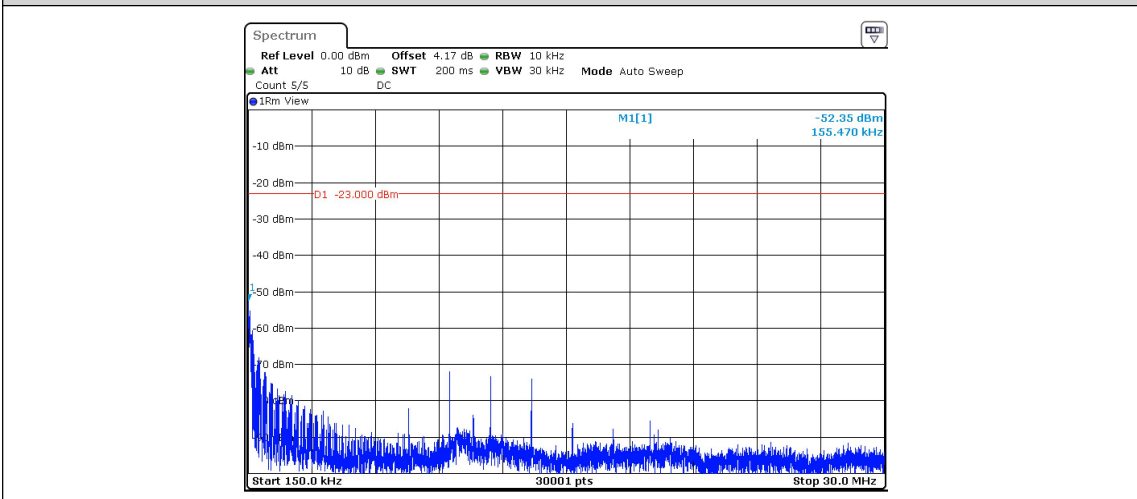

Band13-Stand-Alone-NaN-QPSK-23181-1@47-3.75kHz-0.15-30--52.35--23-PASS