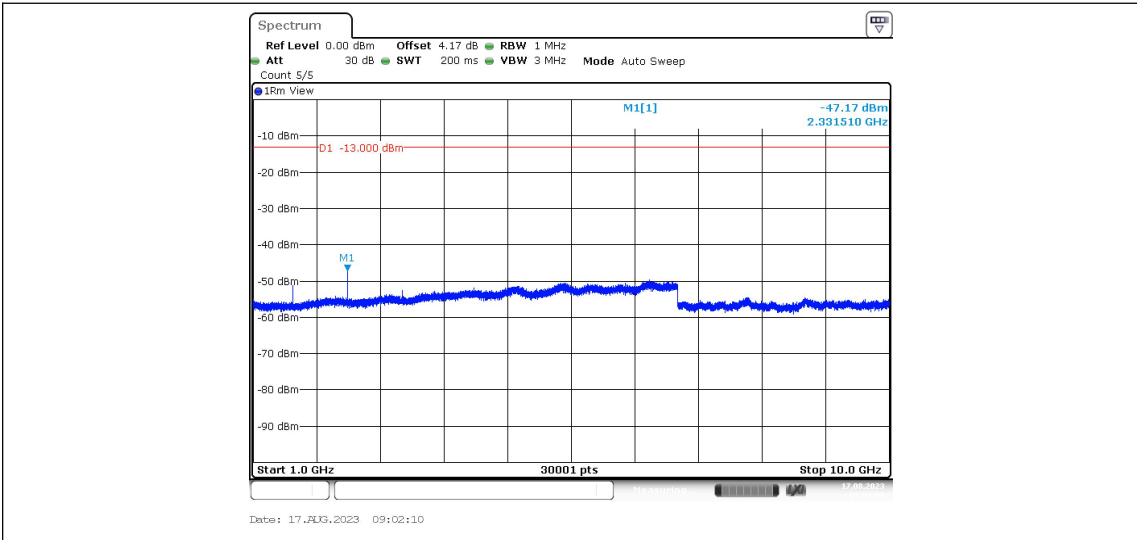

Band13-Stand-Alone-NaN-QPSK-23181-1@47-3.75kHz-1000-10000--47.17--13-PASS