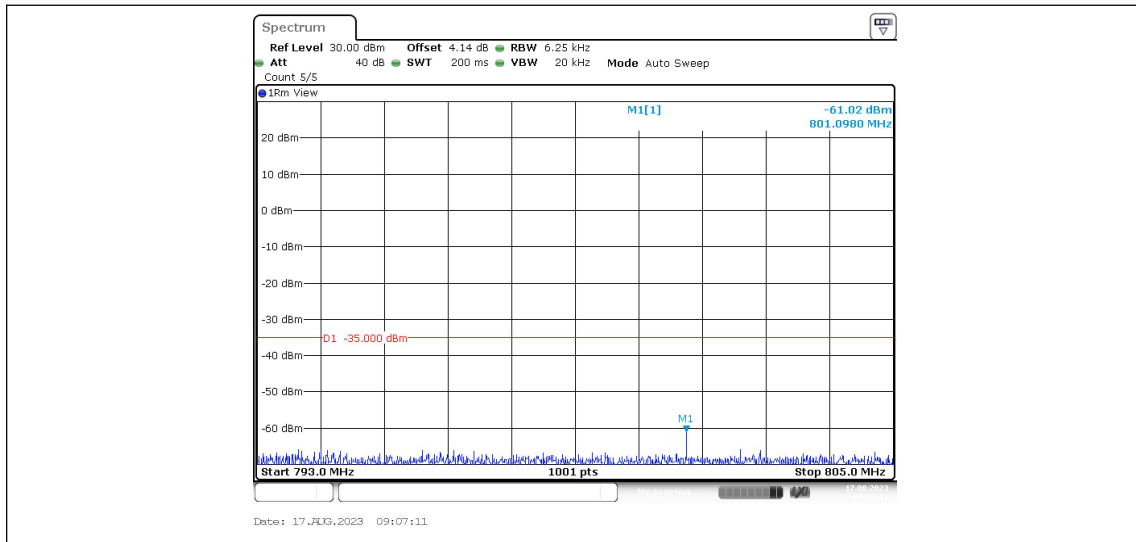

Band13-Stand-Alone-NaN-QPSK-23230-1@0-3.75kHz-793-805--61.02--35-PASS