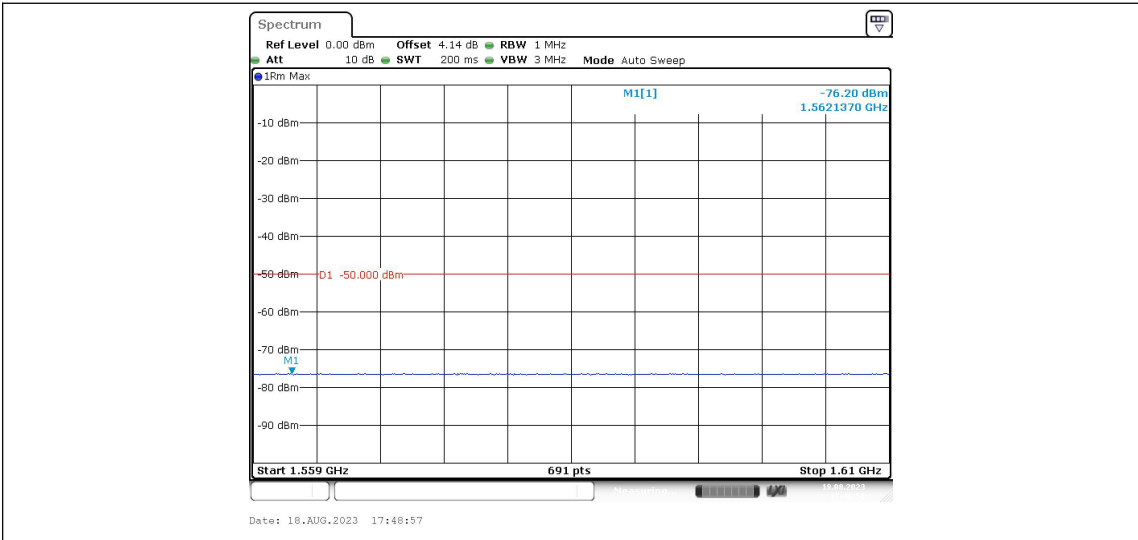

Band13-Stand-Alone-NaN-QPSK-23230-1@47-3.75kHz-1559-1610--39.47--50-PASS