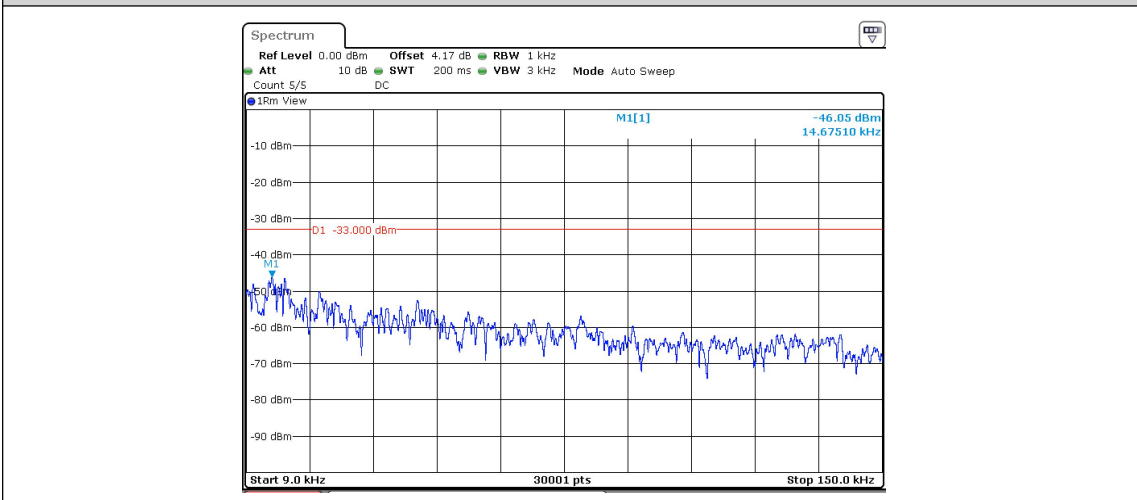

Band13-Stand-Alone-NaN-QPSK-23181-1@47-3.75kHz-0.009-0.15--46.05--33-PASS