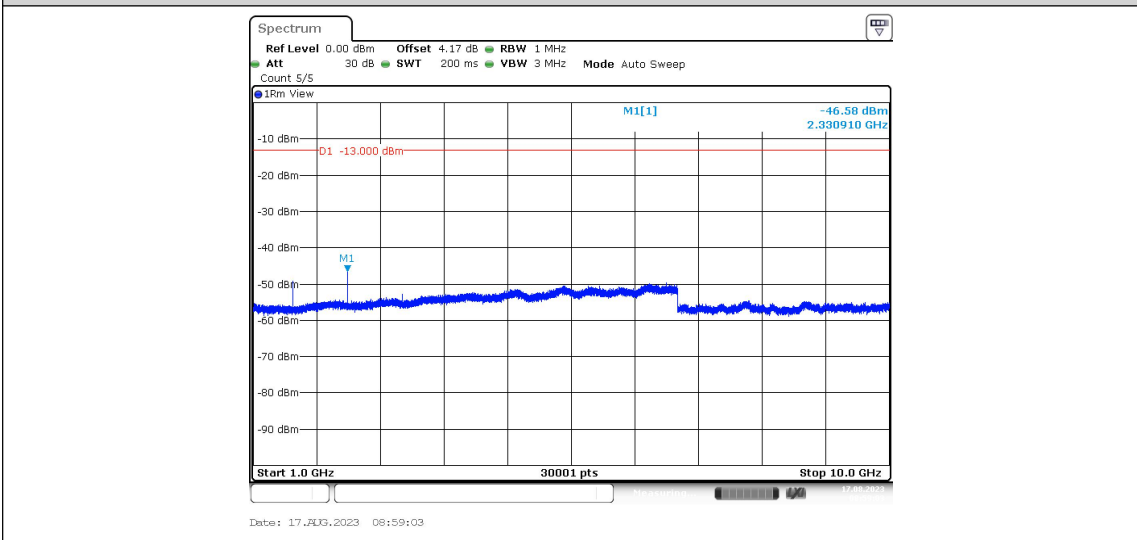

Band13-Stand-Alone-NaN-QPSK-23181-1@0-3.75kHz-1000-10000--46.58--13-PASS