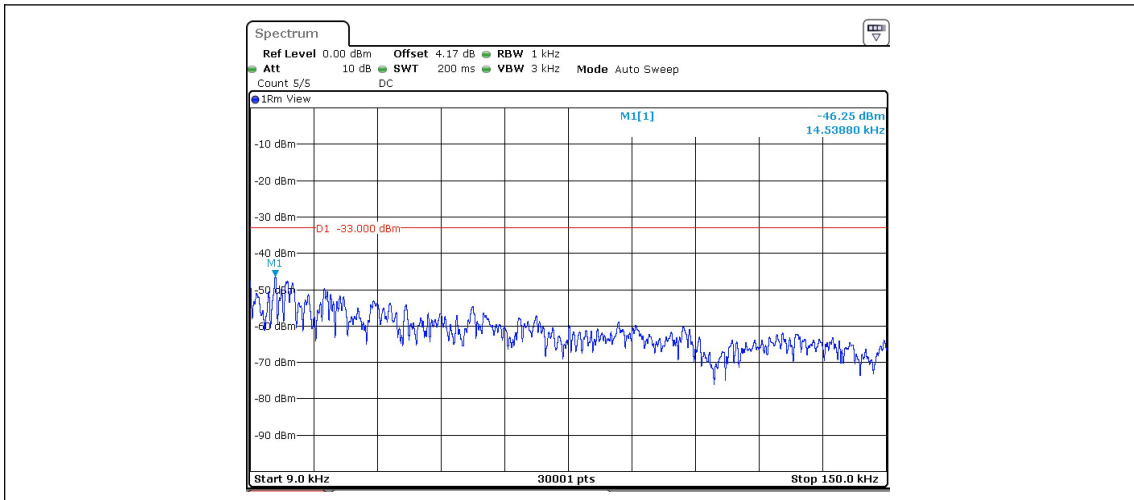

Test Graphs

Band13-Stand-Alone-NaN-QPSK-23181-1@0-3.75kHz-0.009-0.15--46.25--33-PASS