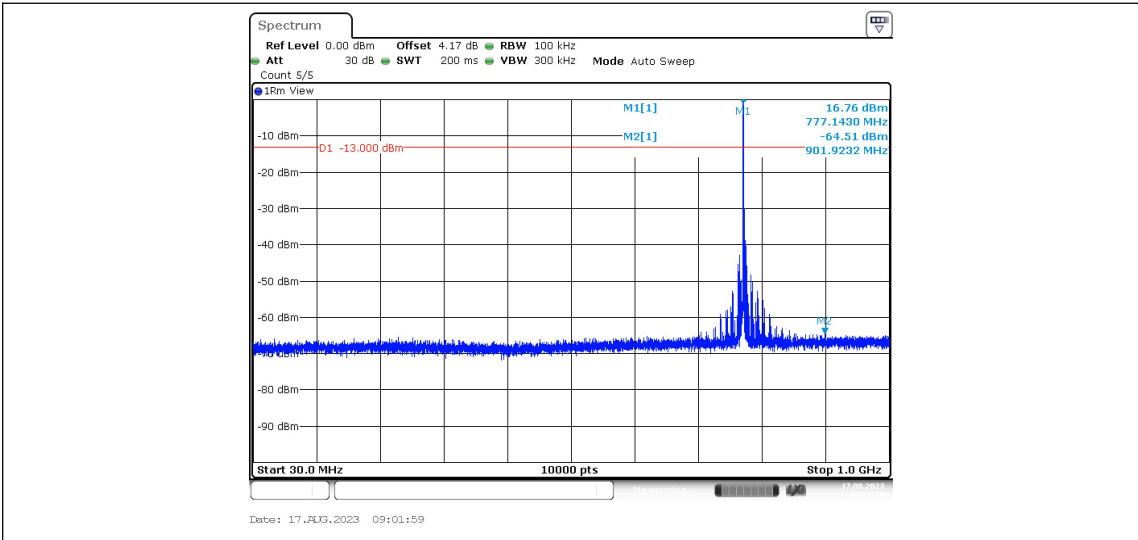

Band13-Stand-Alone-NaN-QPSK-23181-1@47-3.75kHz-30-1000--64.51--13-PASS