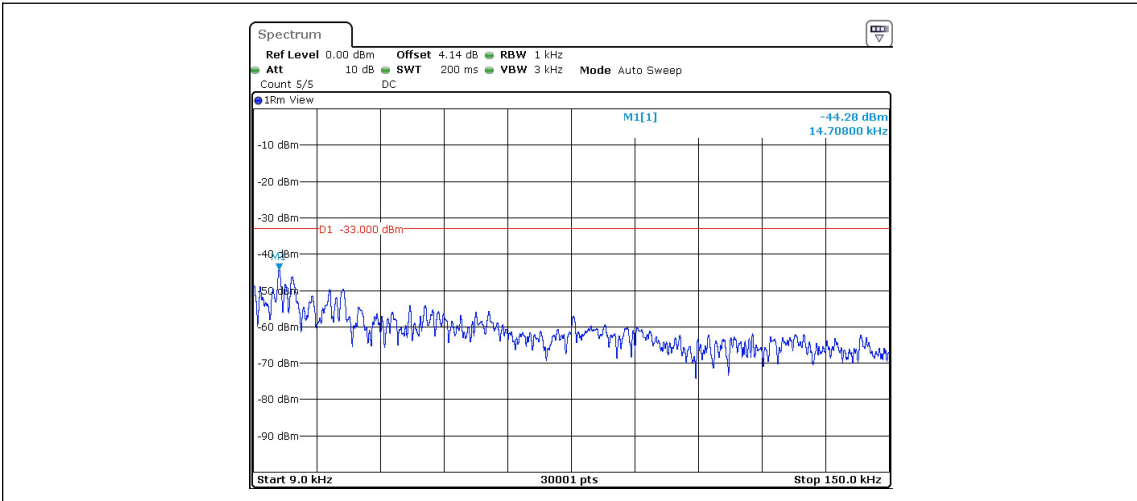

Band13-Stand-Alone-NaN-QPSK-23230-1@47-3.75kHz-0.009-0.15--44.28--33-PASS