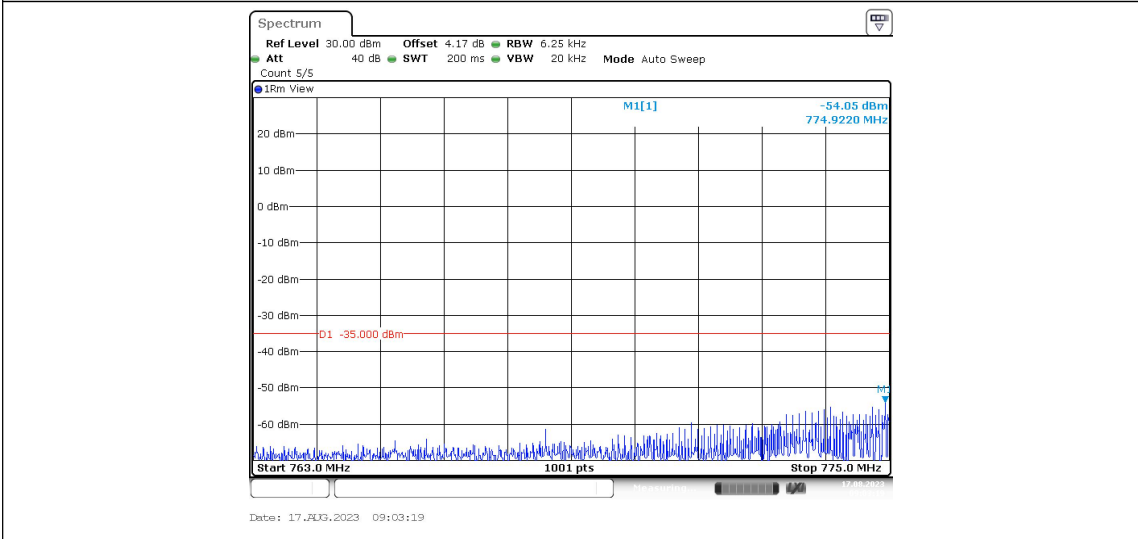

Band13-Stand-Alone-NaN-QPSK-23181-1@47-3.75kHz-763-775--54.05--35-PASS