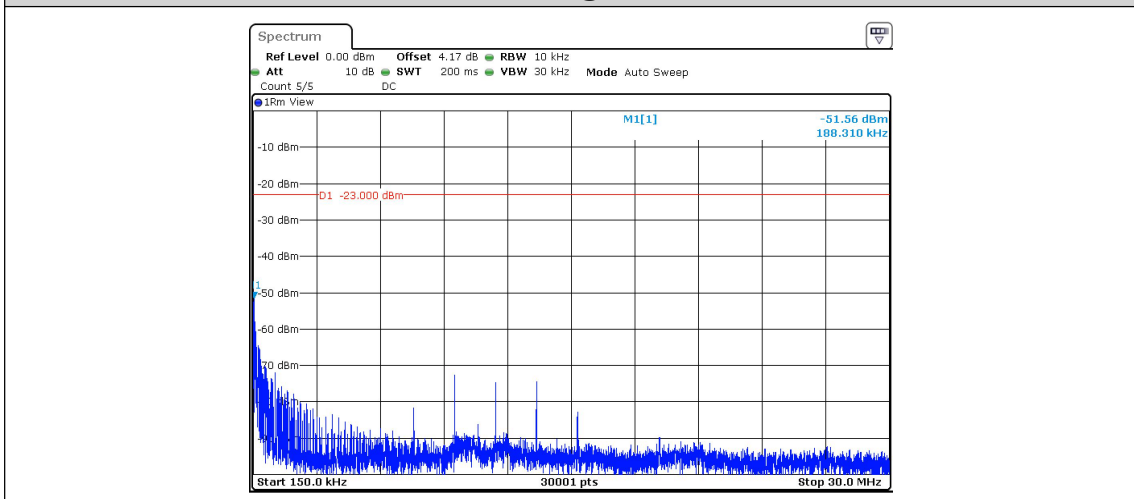

Band13-Stand-Alone-NaN-QPSK-23181-1@0-3.75kHz-0.15-30--51.56--23-PASS