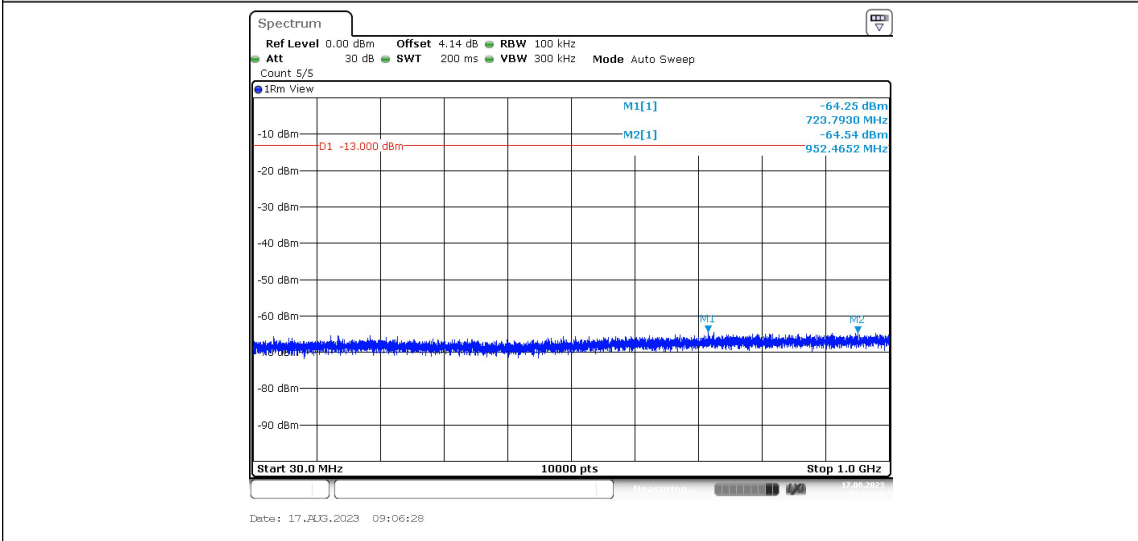

Band13-Stand-Alone-NaN-QPSK-23230-1@0-3.75kHz-30-1000--64.54--13-PASS