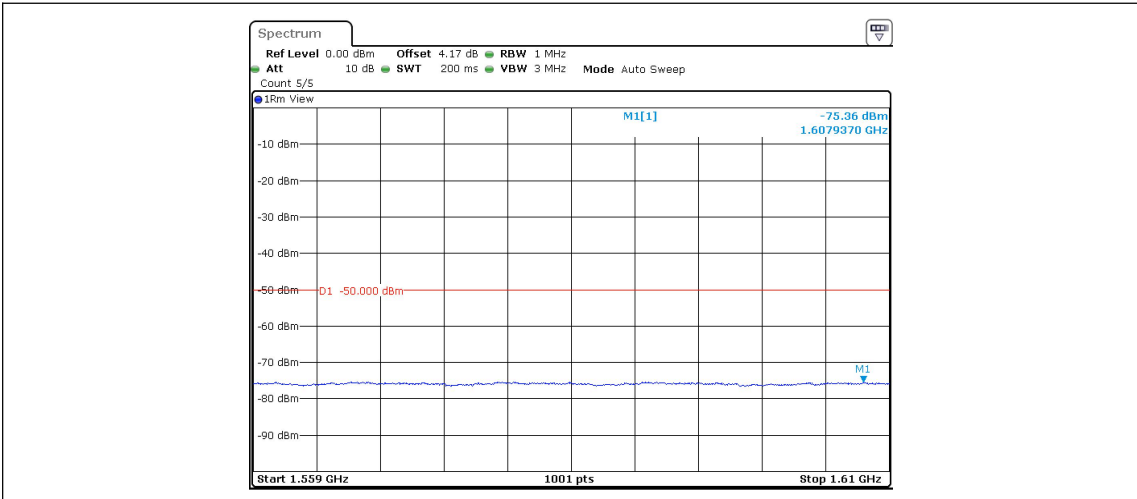

Band13-Stand-Alone-NaN-QPSK-23181-1@0-3.75kHz-1559-1610--75.36--50-PASS