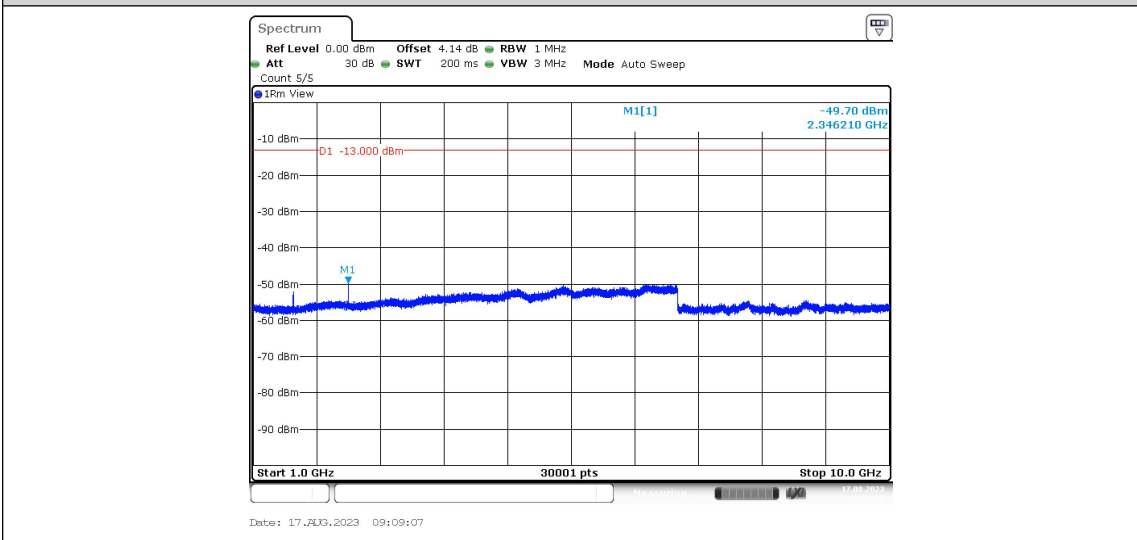

Band13-Stand-Alone-NaN-QPSK-23230-1@47-3.75kHz-1000-10000--49.7--13-PASS