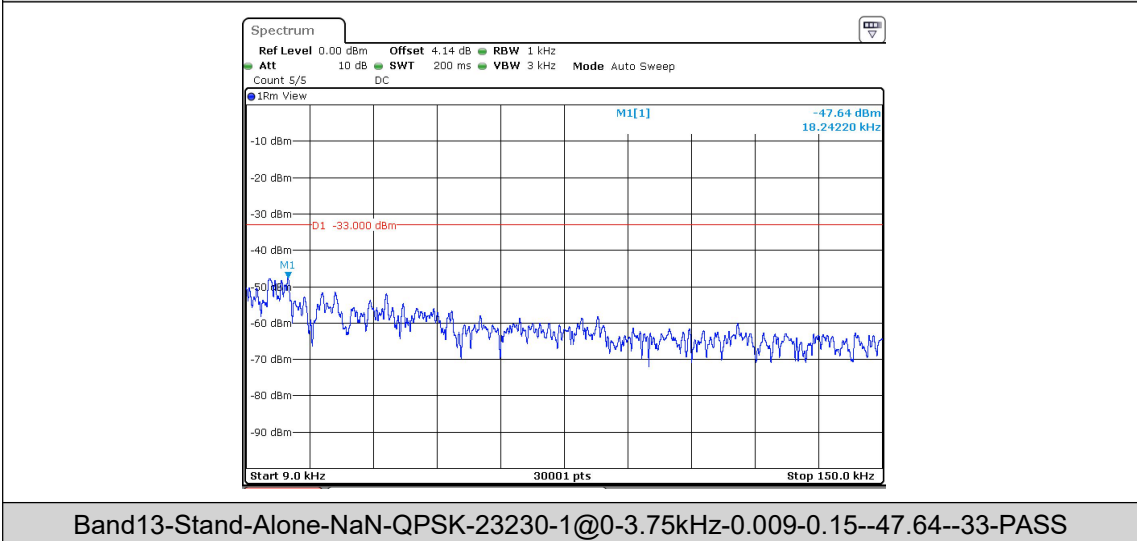

Band13-Stand-Alone-NaN-QPSK-23230-1@0-3.75kHz-0.009-0.15--47.64--33-PASS