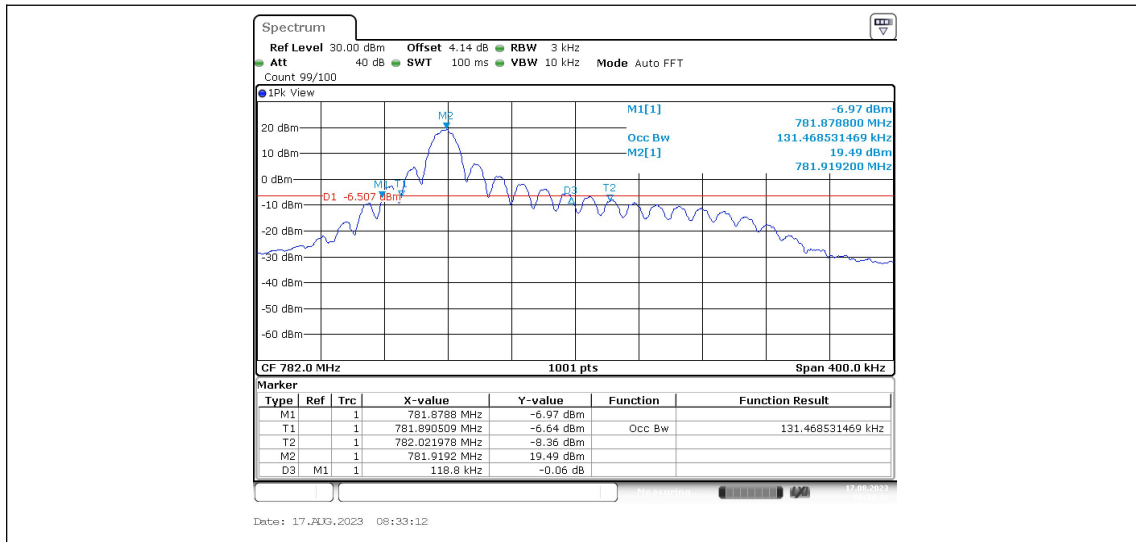

Band13-Stand-Alone-NaN-QPSK-23230-1@0-15kHz-0.119-0.131-PASS

Band13-Stand-Alone-NaN-QPSK-23279-1@0-15kHz-0.119-0.131-PASS

Band13-Stand-Alone-NaN-QPSK-23279-1@0-15kHz-0.119-0.131-PASS