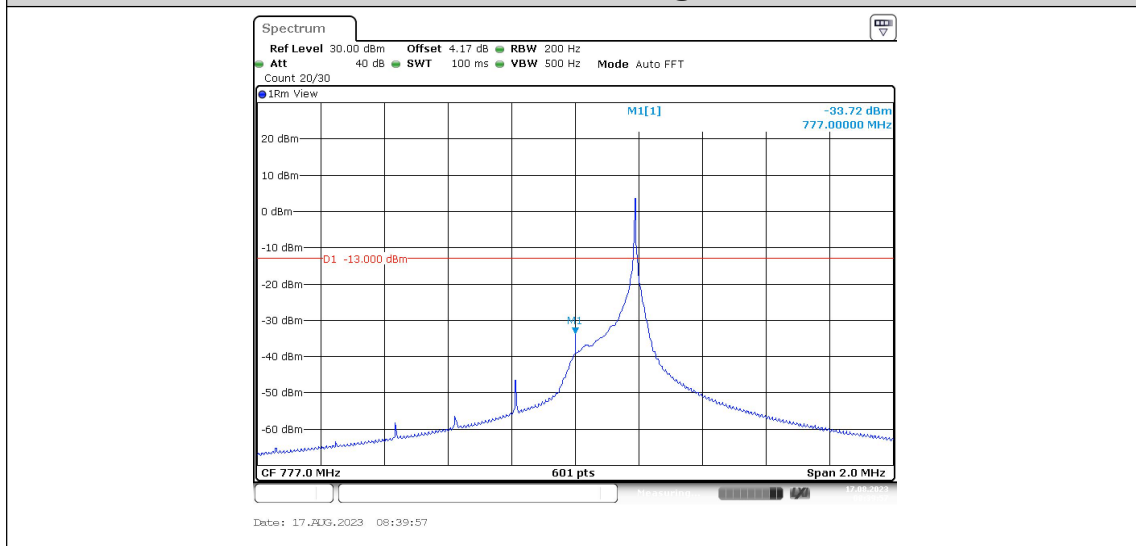

Band13-Stand-Alone-NaN-BPSK-23181-1@47-3.75kHz--33.72-PASS