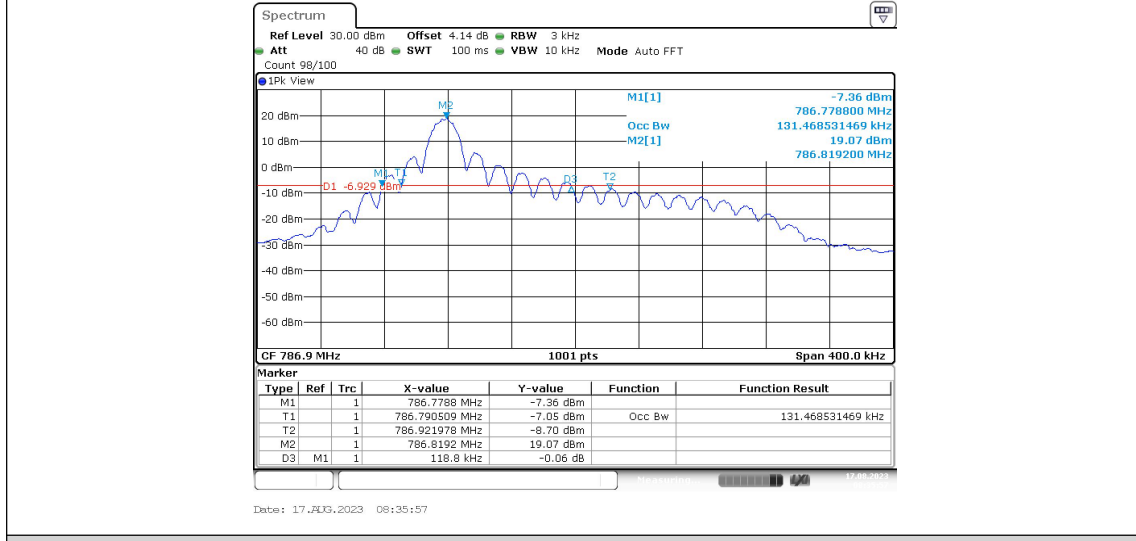

Band13-Stand-Alone-NaN-QPSK-23181-1@0-15kHz-0.119-0.131-PASS

Band13-Stand-Alone-NaN-QPSK-23181-12@0-15kHz-0.250-0.184-PASS

Band13-Stand-Alone-NaN-QPSK-23230-1@0-15kHz-0.119-0.131-PASS

Band13-Stand-Alone-NaN-QPSK-23279-1@0-15kHz-0.119-0.131-PASS