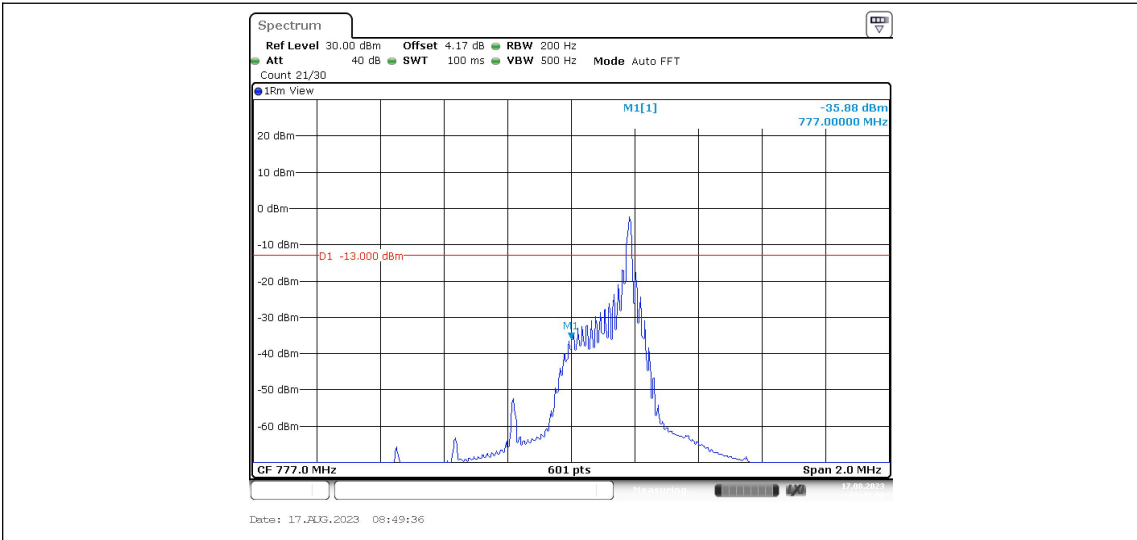

Band13-Stand-Alone-NaN-QPSK-23181-1@11-15kHz--35.88-PASS