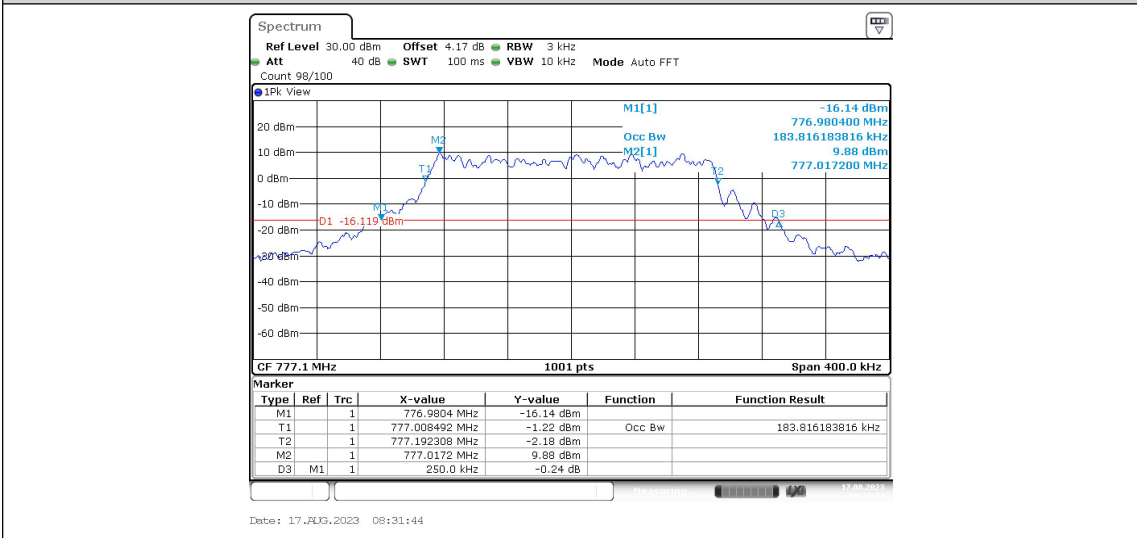

Band13-Stand-Alone-NaN-BPSK-23230-1@0-15kHz-0.107-0.132-PASS

Band13-Stand-Alone-NaN-BPSK-23230-12@0-15kHz-0.250-0.184-PASS

Band13-Stand-Alone-NaN-BPSK-23279-1@0-15kHz-0.107-0.133-PASS

Band13-Stand-Alone-NaN-BPSK-23279-12@0-15kHz-0.250-0.184-PASS

Band13-Stand-Alone-NaN-QPSK-23181-1@0-15kHz-0.119-0.131-PASS

Band13-Stand-Alone-NaN-QPSK-23181-12@0-15kHz-0.250-0.184-PASS

Band13-Stand-Alone-NaN-QPSK-23230-1@0-15kHz-0.119-0.131-PASS

Band13-Stand-Alone-NaN-QPSK-23279-1@0-15kHz-0.119-0.131-PASS