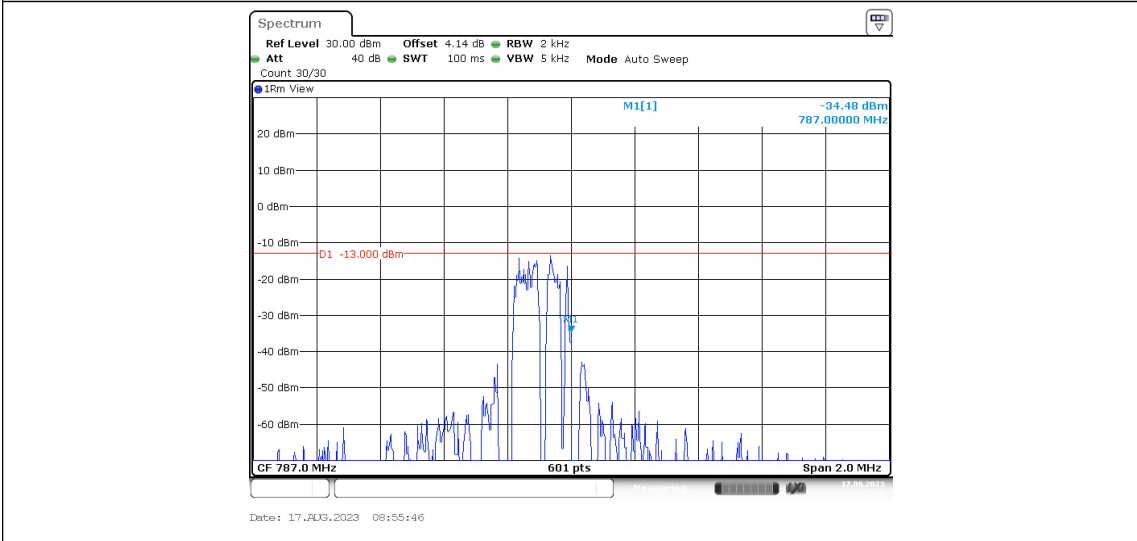

Band13-Stand-Alone-NaN-BPSK-23181-1@11-15kHz--83.86-PASS

Band13-Stand-Alone-NaN-BPSK-23181-12@0-15kHz--27.87-PASS

Band13-Stand-Alone-NaN-BPSK-23279-1@0-15kHz--36.37-PASS

Band13-Stand-Alone-NaN-BPSK-23279-1@11-15kHz--83.81-PASS