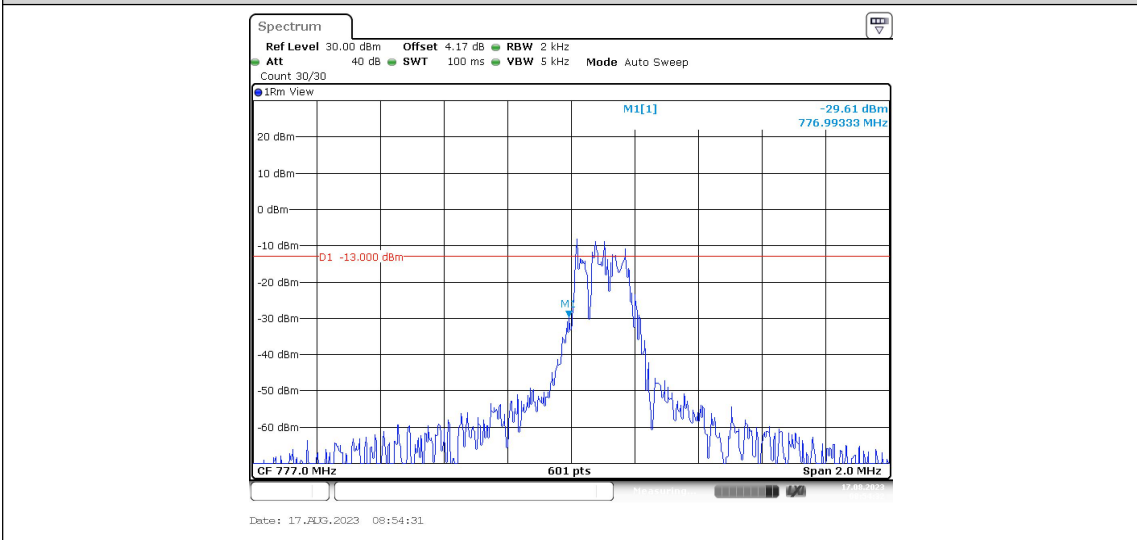

Band13-Stand-Alone-NaN-QPSK-23181-12@0-15kHz--29.61-PASS