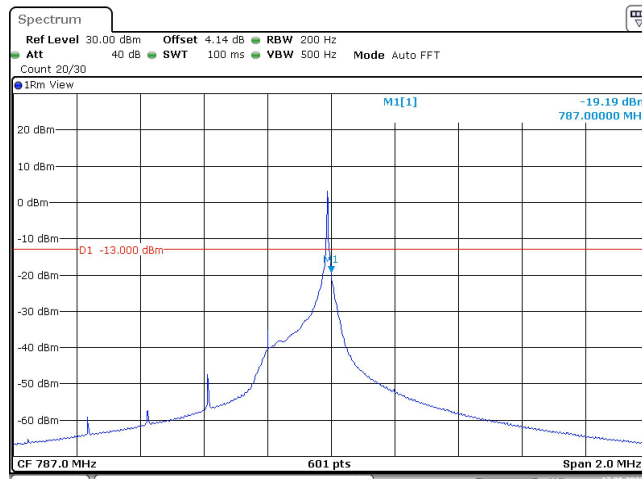

Test Graphs

Band13-Stand-Alone-NaN-BPSK-23181-1@0-3.75kHz--17.93-PASS

Band13-Stand-Alone-NaN-BPSK-23181-1@47-3.75kHz--33.72-PASS

Band13-Stand-Alone-NaN-BPSK-23279-1@0-3.75kHz--40.65-PASS

Date: 17_AUG_2023 08:44:45