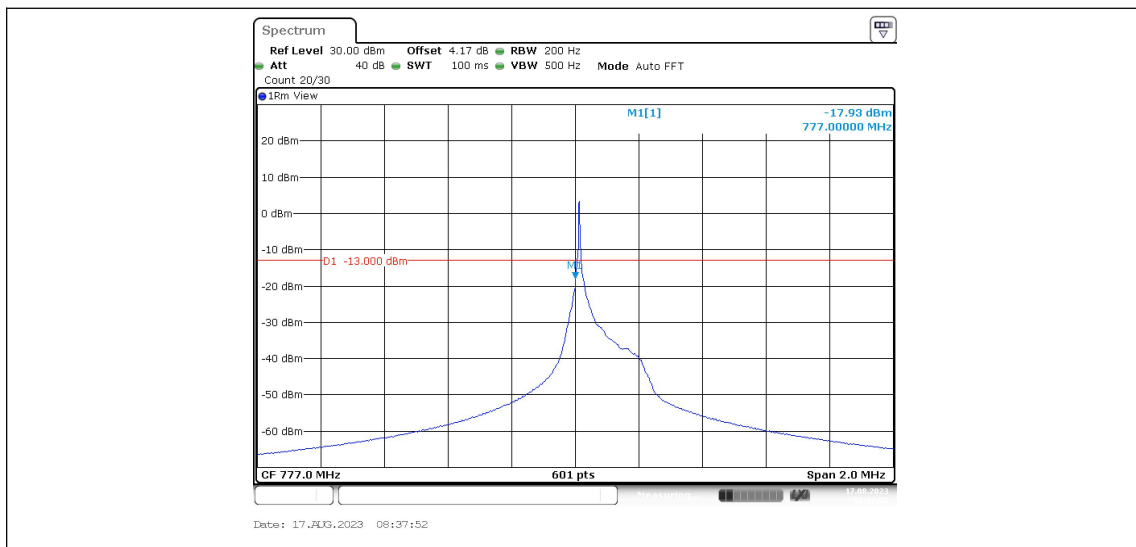

Test Graphs

Band13-Stand-Alone-NaN-BPSK-23181-1@0-3.75kHz--17.93-PASS