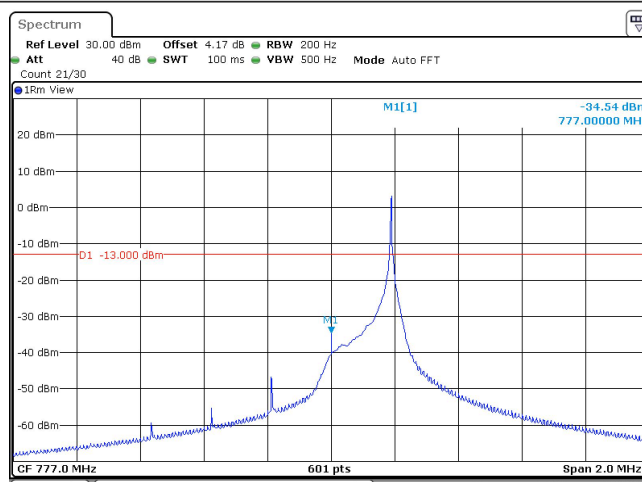

Band13-Stand-Alone-NaN-QPSK-23181-1@0-3.75kHz--19.61-PASS

Date: 17_AUG_2023 08:42:13

Band13-Stand-Alone-NaN-QPSK-23181-1@47-3.75kHz--34.54-PASS