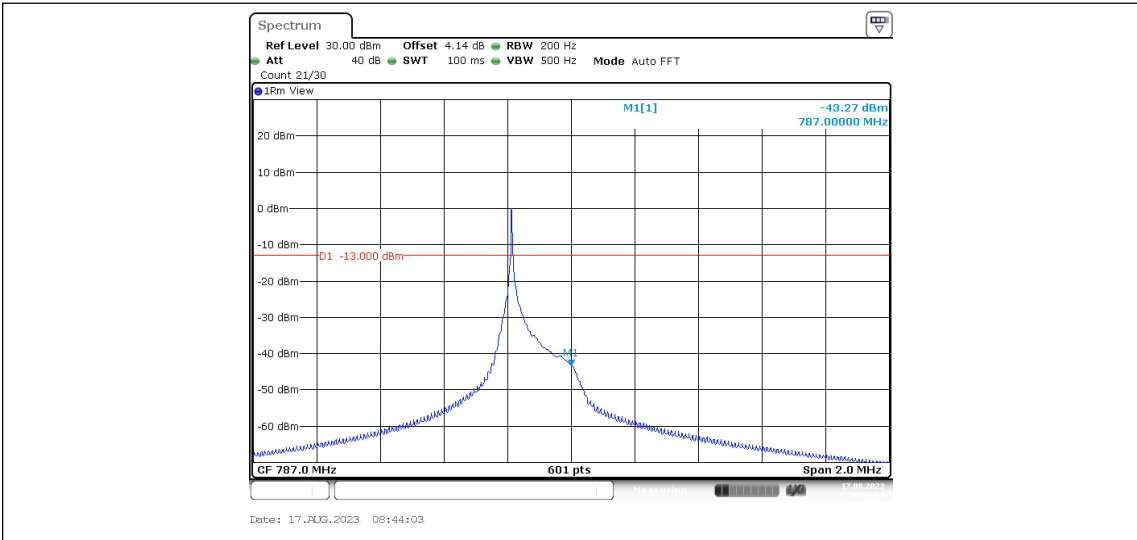

Band13-Stand-Alone-NaN-BPSK-23279-1@47-3.75kHz--19.19-PASS

Date: 17_AUG_2023 08:39:19

Band13-Stand-Alone-NaN-QPSK-23181-1@0-3.75kHz--19.61-PASS

Date: 17_AUG_2023 08:42:13

Band13-Stand-Alone-NaN-QPSK-23181-1@47-3.75kHz--34.54-PASS