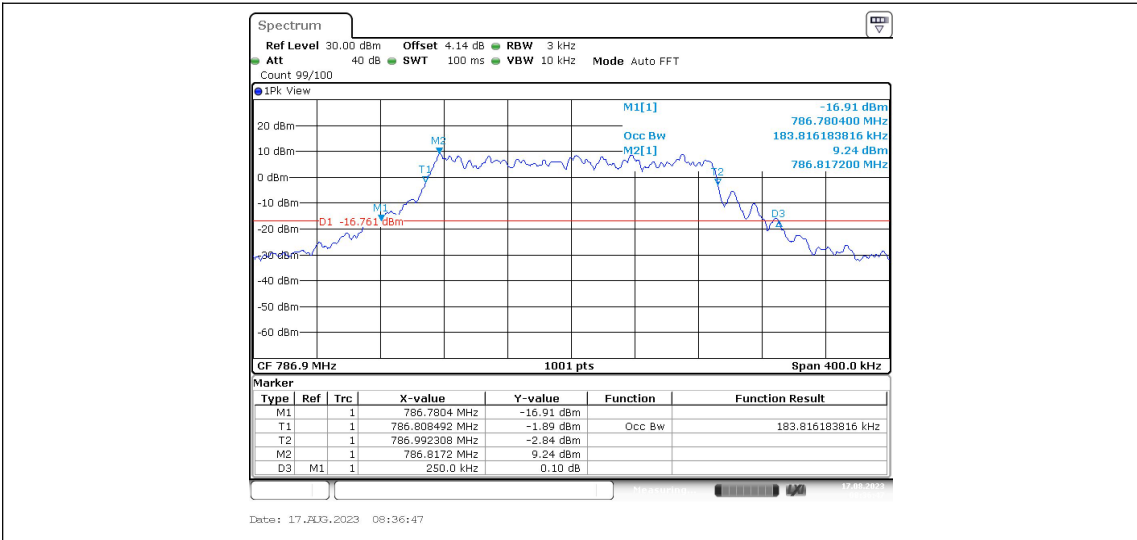

Band13-Stand-Alone-NaN-BPSK-23230-1@0-15kHz-0.107-0.132-PASS

Band13-Stand-Alone-NaN-BPSK-23230-12@0-15kHz-0.250-0.184-PASS

Band13-Stand-Alone-NaN-BPSK-23279-1@0-15kHz-0.107-0.133-PASS

Band13-Stand-Alone-NaN-BPSK-23279-12@0-15kHz-0.250-0.184-PASS

Band13-Stand-Alone-NaN-QPSK-23181-1@0-15kHz-0.119-0.131-PASS

Band13-Stand-Alone-NaN-QPSK-23181-12@0-15kHz-0.250-0.184-PASS

Band13-Stand-Alone-NaN-QPSK-23230-1@0-15kHz-0.119-0.131-PASS

Band13-Stand-Alone-NaN-QPSK-23279-1@0-15kHz-0.119-0.131-PASS