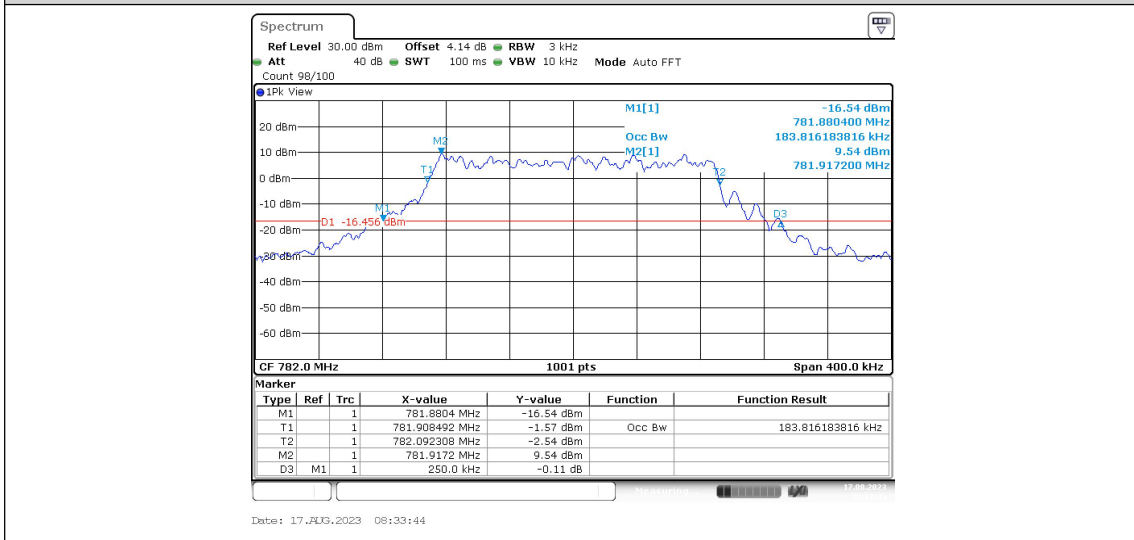

Band13-Stand-Alone-NaN-BPSK-23230-1@0-15kHz-0.107-0.132-PASS

Band13-Stand-Alone-NaN-BPSK-23230-12@0-15kHz-0.250-0.184-PASS

Band13-Stand-Alone-NaN-BPSK-23279-1@0-15kHz-0.107-0.133-PASS

Band13-Stand-Alone-NaN-BPSK-23279-12@0-15kHz-0.250-0.184-PASS