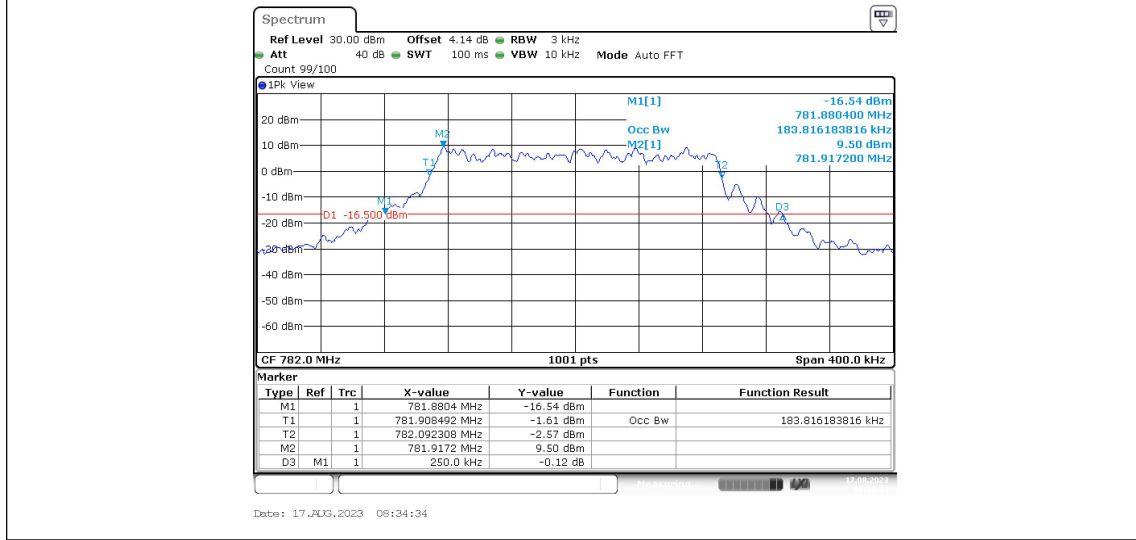

Band13-Stand-Alone-NaN-BPSK-23230-1@0-15kHz-0.107-0.132-PASS

Band13-Stand-Alone-NaN-BPSK-23230-12@0-15kHz-0.250-0.184-PASS

Band13-Stand-Alone-NaN-BPSK-23279-1@0-15kHz-0.107-0.133-PASS

Band13-Stand-Alone-NaN-BPSK-23279-12@0-15kHz-0.250-0.184-PASS

Band13-Stand-Alone-NaN-QPSK-23181-1@0-15kHz-0.119-0.131-PASS

Band13-Stand-Alone-NaN-QPSK-23181-12@0-15kHz-0.250-0.184-PASS

Band13-Stand-Alone-NaN-QPSK-23230-1@0-15kHz-0.119-0.131-PASS

Band13-Stand-Alone-NaN-QPSK-23279-1@0-15kHz-0.119-0.131-PASS