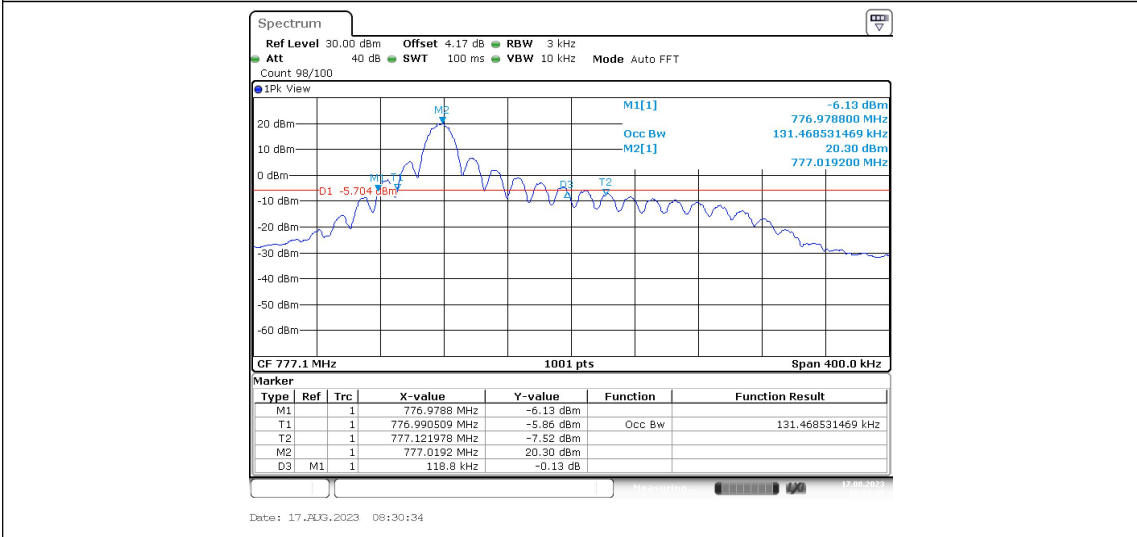

Band13-Stand-Alone-NaN-BPSK-23230-1@0-15kHz-0.107-0.132-PASS

Band13-Stand-Alone-NaN-BPSK-23230-12@0-15kHz-0.250-0.184-PASS

Band13-Stand-Alone-NaN-BPSK-23279-1@0-15kHz-0.107-0.133-PASS

Band13-Stand-Alone-NaN-BPSK-23279-12@0-15kHz-0.250-0.184-PASS