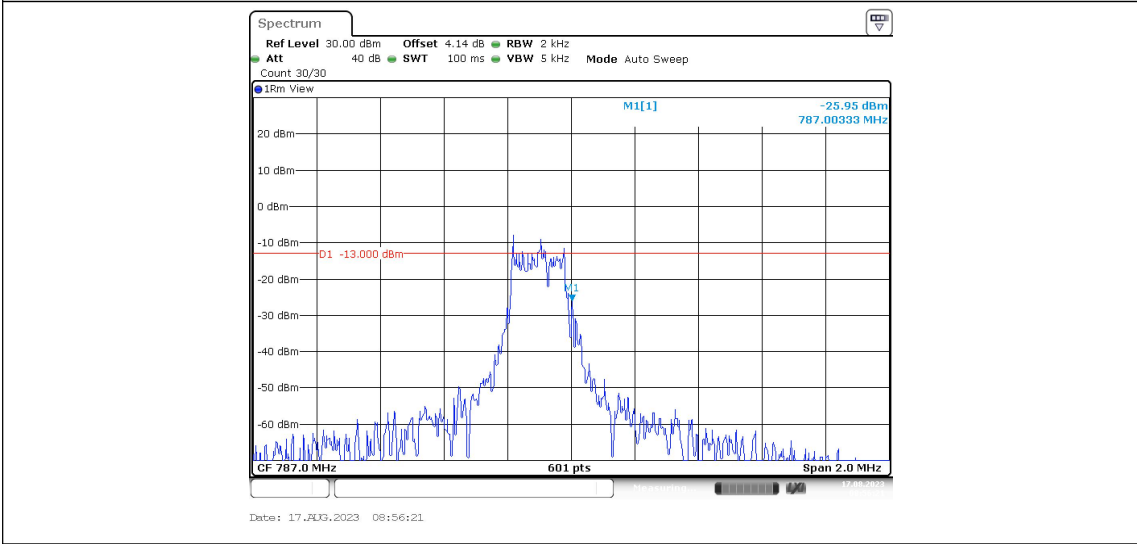

Band13-Stand-Alone-NaN-QPSK-23279-12@0-15kHz--25.95-PASS