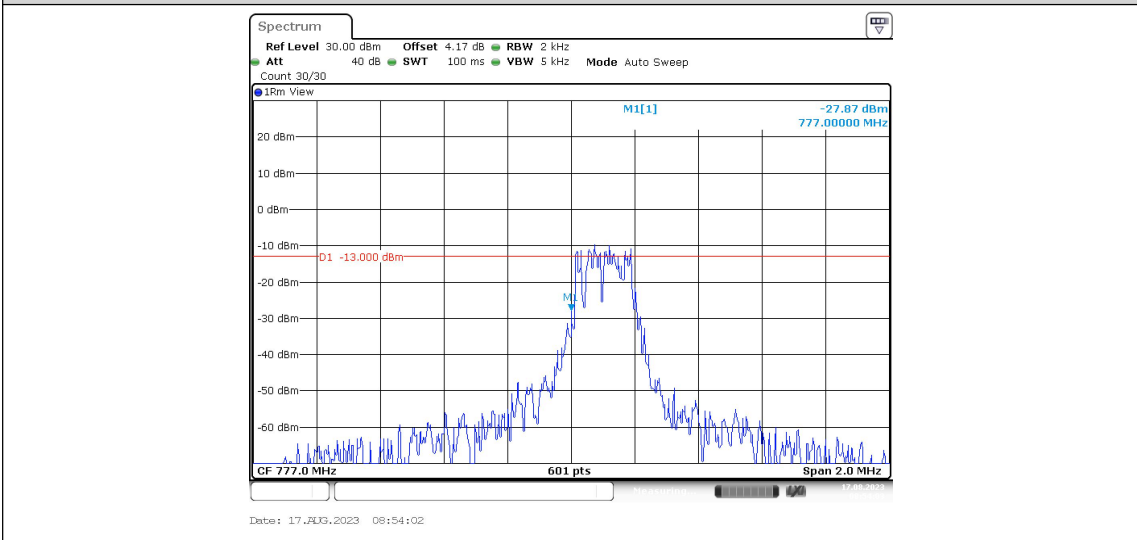

Band13-Stand-Alone-NaN-BPSK-23181-12@0-15kHz--27.87-PASS