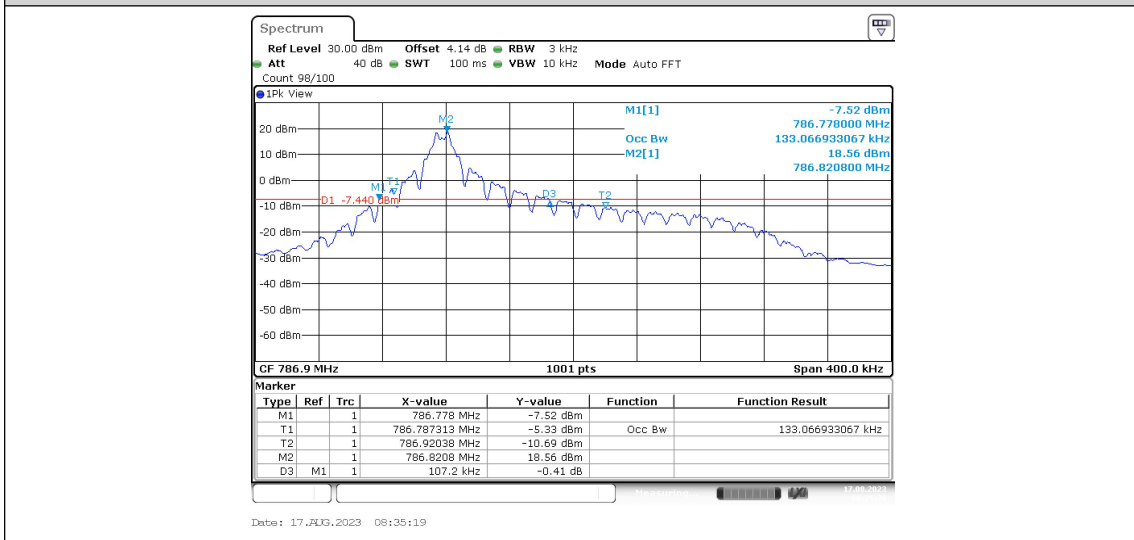

Band13-Stand-Alone-NaN-BPSK-23230-1@0-15kHz-0.107-0.132-PASS

Band13-Stand-Alone-NaN-BPSK-23230-12@0-15kHz-0.250-0.184-PASS

Band13-Stand-Alone-NaN-BPSK-23279-1@0-15kHz-0.107-0.133-PASS

Band13-Stand-Alone-NaN-BPSK-23279-12@0-15kHz-0.250-0.184-PASS