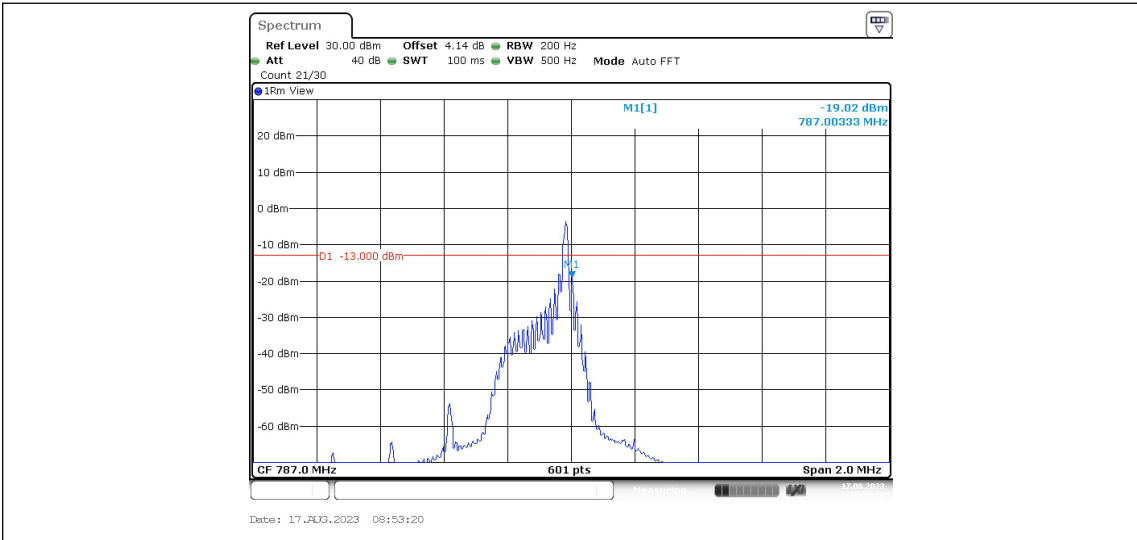

Band13-Stand-Alone-NaN-QPSK-23279-1@11-15kHz--19.02-PASS