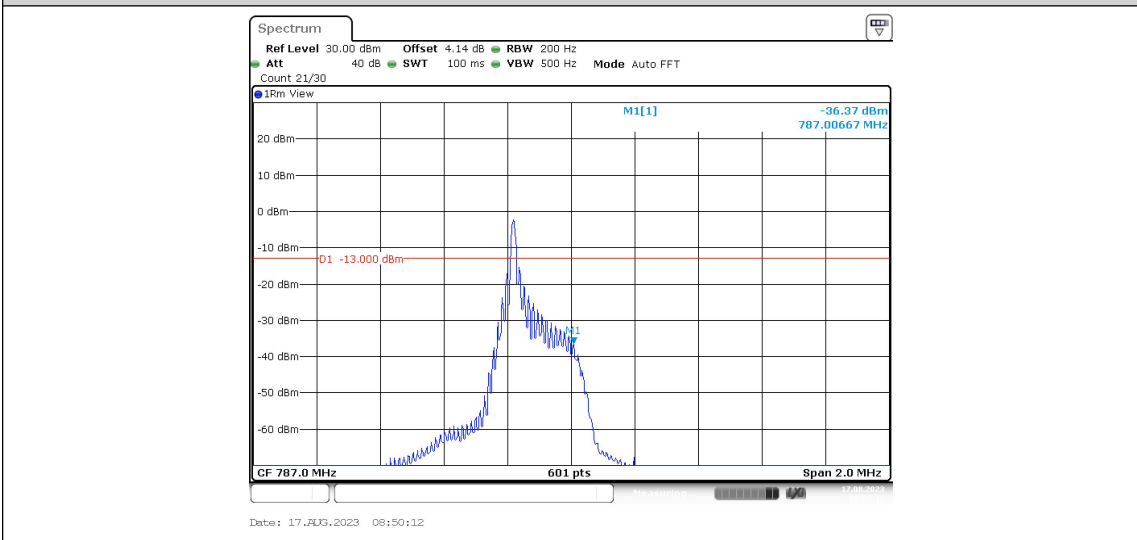

Band13-Stand-Alone-NaN-BPSK-23279-1@0-15kHz--36.37-PASS