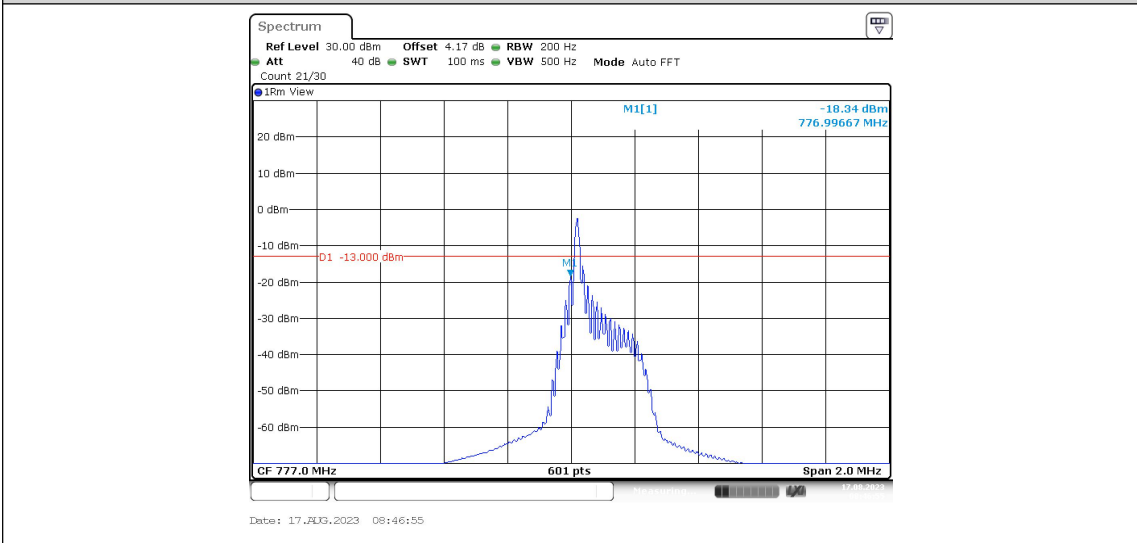

Band13-Stand-Alone-NaN-QPSK-23181-1@0-15kHz--18.34-PASS