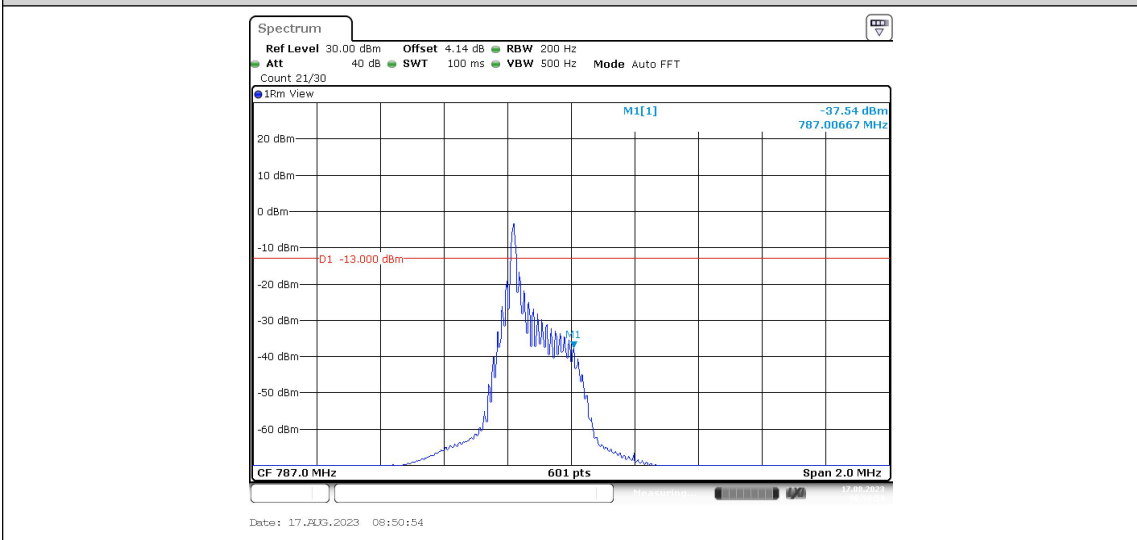

Band13-Stand-Alone-NaN-BPSK-23279-12@0-15kHz--34.48-PASS

Band13-Stand-Alone-NaN-QPSK-23181-1@0-15kHz--18.34-PASS

Band13-Stand-Alone-NaN-QPSK-23181-1@11-15kHz--35.88-PASS

Band13-Stand-Alone-NaN-QPSK-23181-12@0-15kHz--29.61-PASS