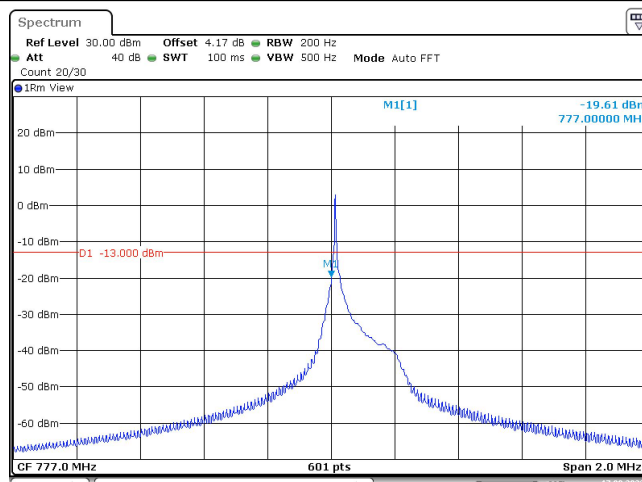

Band13-Stand-Alone-NaN-BPSK-23279-1@47-3.75kHz--19.19-PASS

Date: 17_AUG_2023 08:39:19