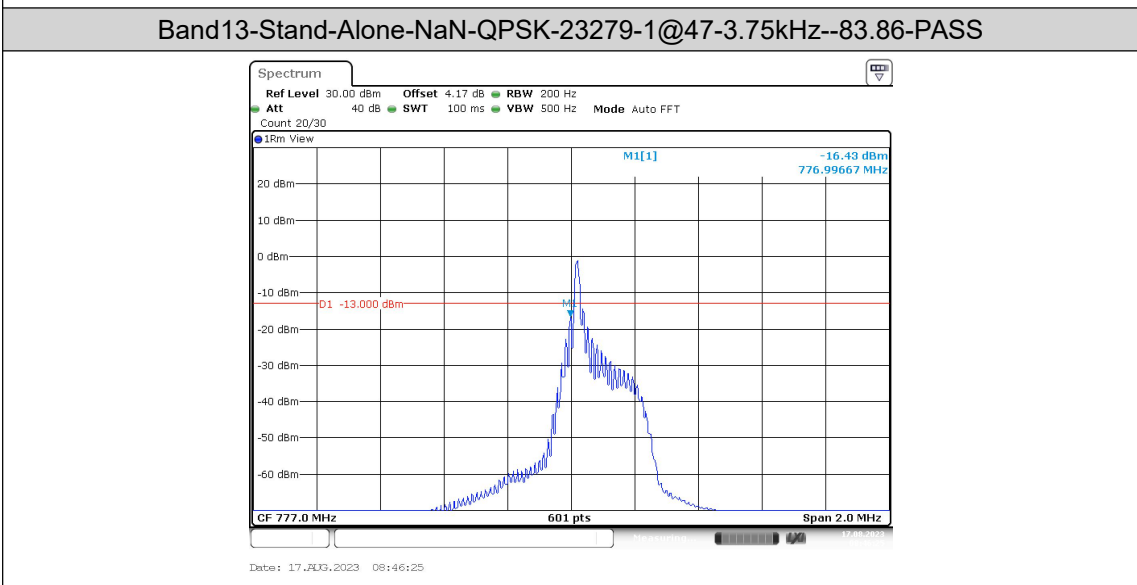

Band13-Stand-Alone-NaN-BPSK-23279-1@47-3.75kHz--19.19-PASS

Date: 17_AUG_2023 08:39:19

Band13-Stand-Alone-NaN-QPSK-23181-1@0-3.75kHz--19.61-PASS

Date: 17_AUG_2023 08:42:13

Band13-Stand-Alone-NaN-QPSK-23181-1@47-3.75kHz--34.54-PASS