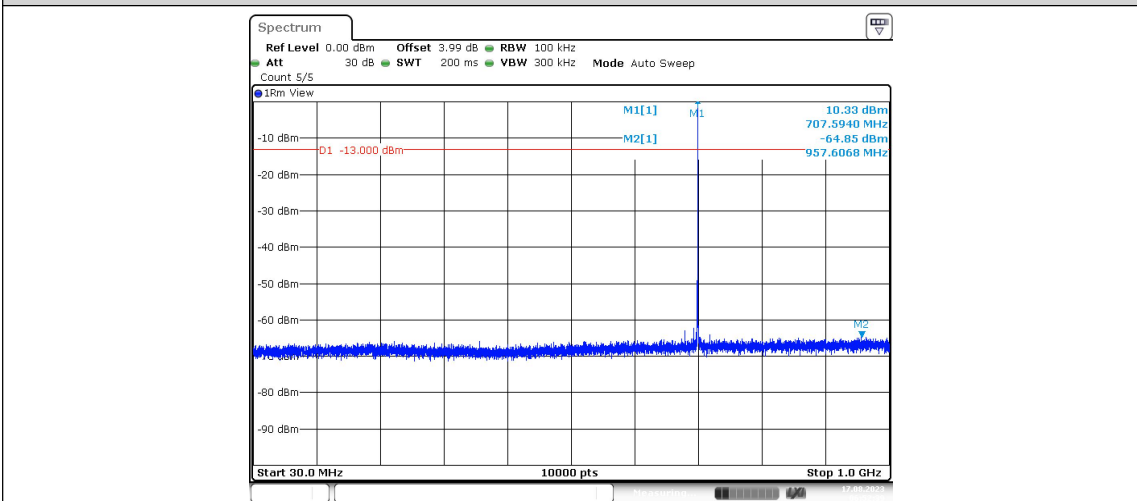

Band12-Stand-Alone-NaN-BPSK-23095-1@11-15kHz-30-1000--64.85--13-PASS