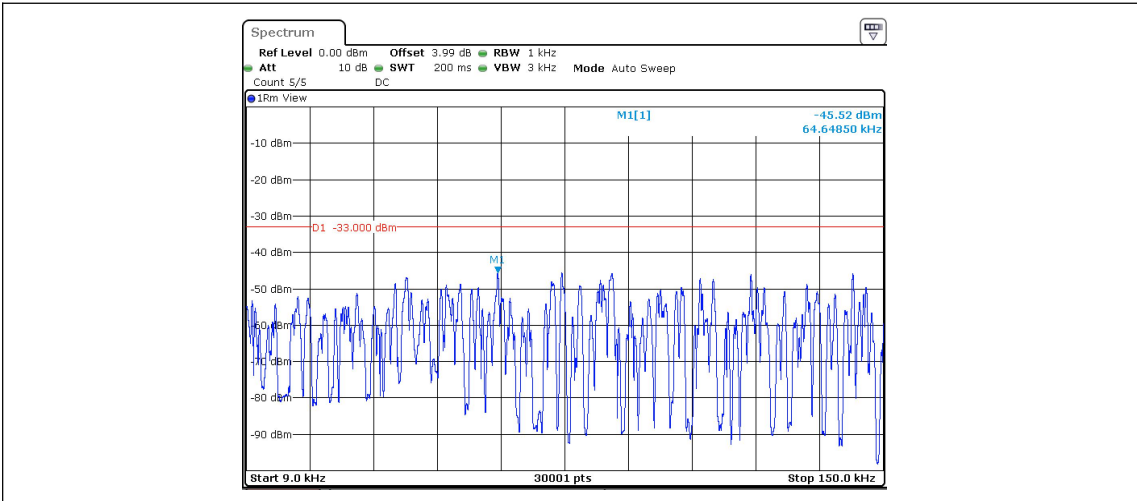

Band12-Stand-Alone-NaN-QPSK-23011-12@0-15kHz-0.009-0.15--45.52--33-PASS