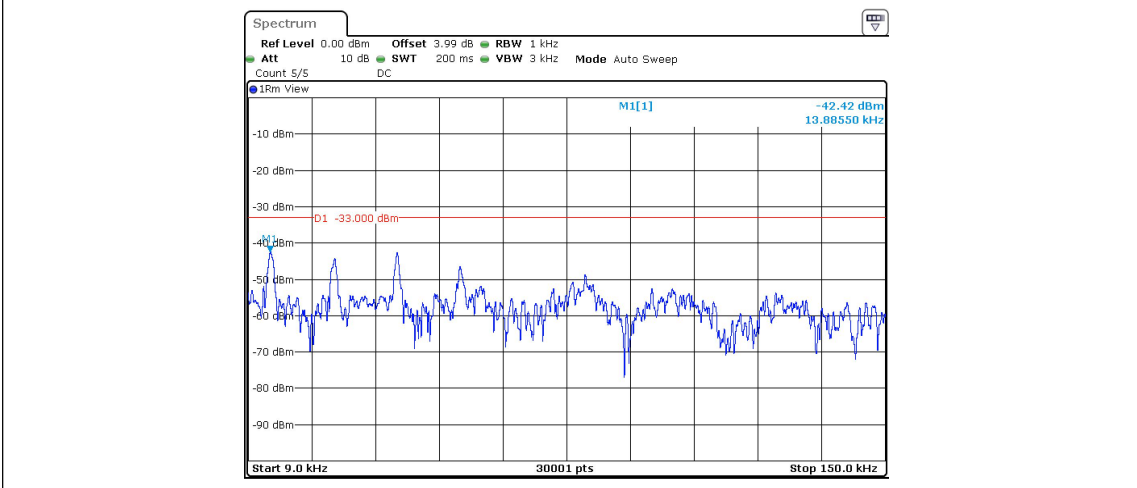

Band12-Stand-Alone-NaN-BPSK-23011-1@11-15kHz-30-1000--64.59--13-PASS

Band12-Stand-Alone-NaN-BPSK-23011-1@11-15kHz-1000-10000--45.49--13-PASS

Band12-Stand-Alone-NaN-BPSK-23095-1@0-15kHz-0.009-0.15--42.42--33-PASS