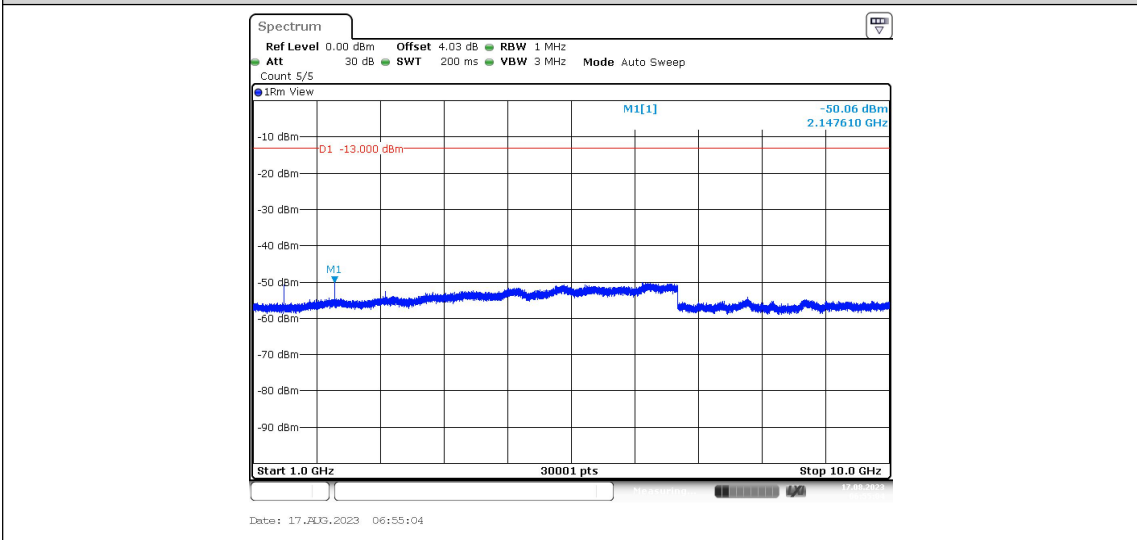

Band12-Stand-Alone-NaN-BPSK-23179-1@0-15kHz-1000-10000--50.06--13-PASS