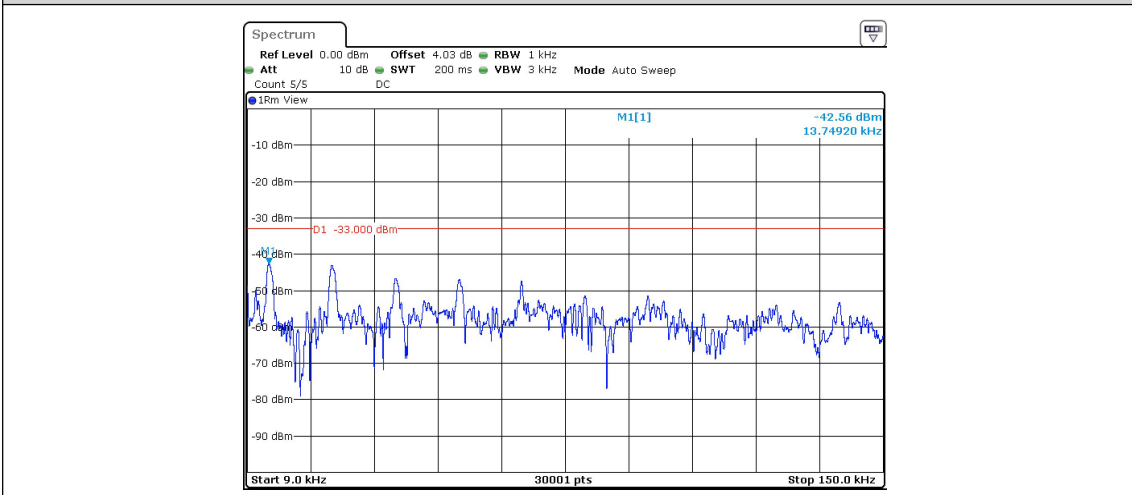

Band12-Stand-Alone-NaN-BPSK-23179-1@0-15kHz-0.009-0.15--42.56--33-PASS