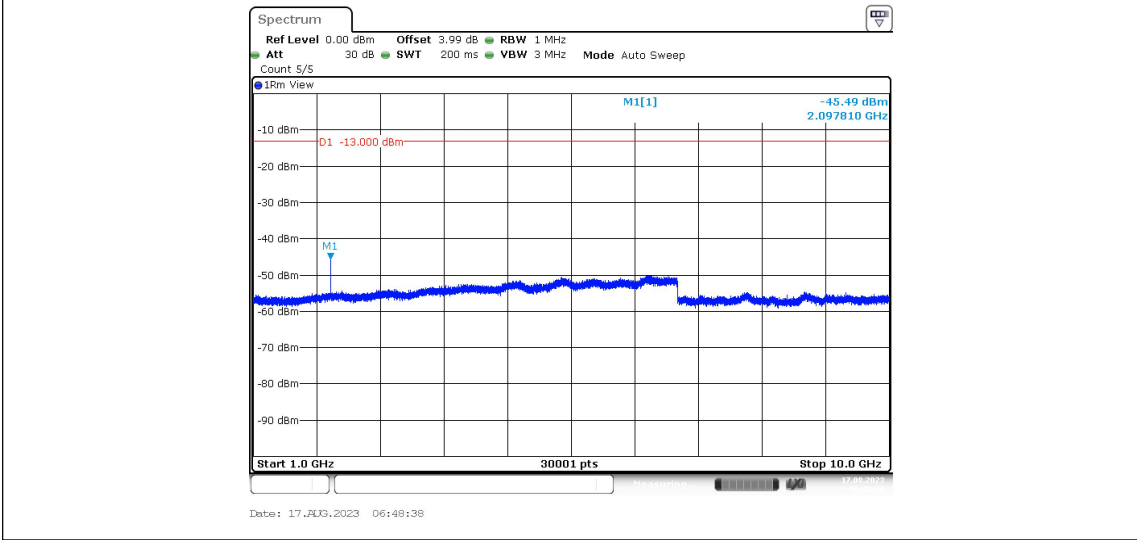

Band12-Stand-Alone-NaN-BPSK-23011-1@11-15kHz-30-1000--64.59--13-PASS

Band12-Stand-Alone-NaN-BPSK-23011-1@11-15kHz-1000-10000--45.49--13-PASS

Band12-Stand-Alone-NaN-BPSK-23095-1@0-15kHz-0.009-0.15--42.42--33-PASS