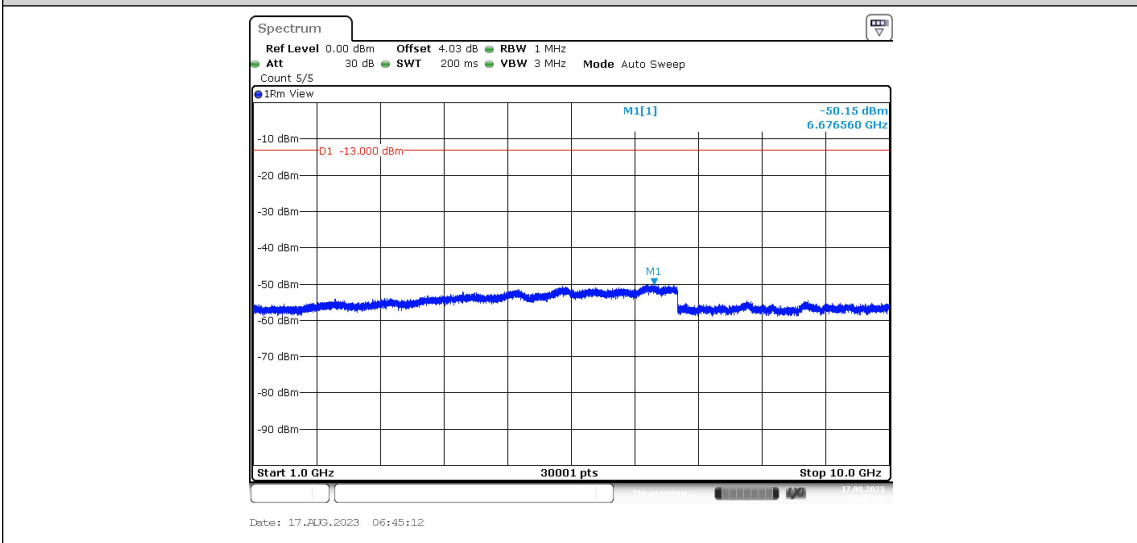

Band12-Stand-Alone-NaN-QPSK-23179-12@0-15kHz-1000-10000--50.15--13-PASS