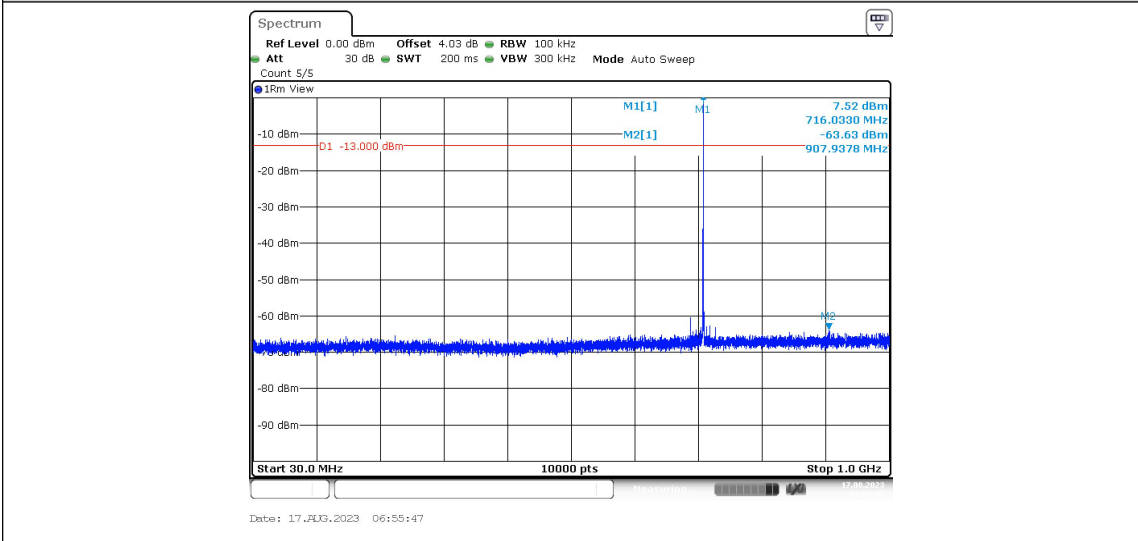

Band12-Stand-Alone-NaN-BPSK-23179-1@11-15kHz-30-1000--63.63--13-PASS