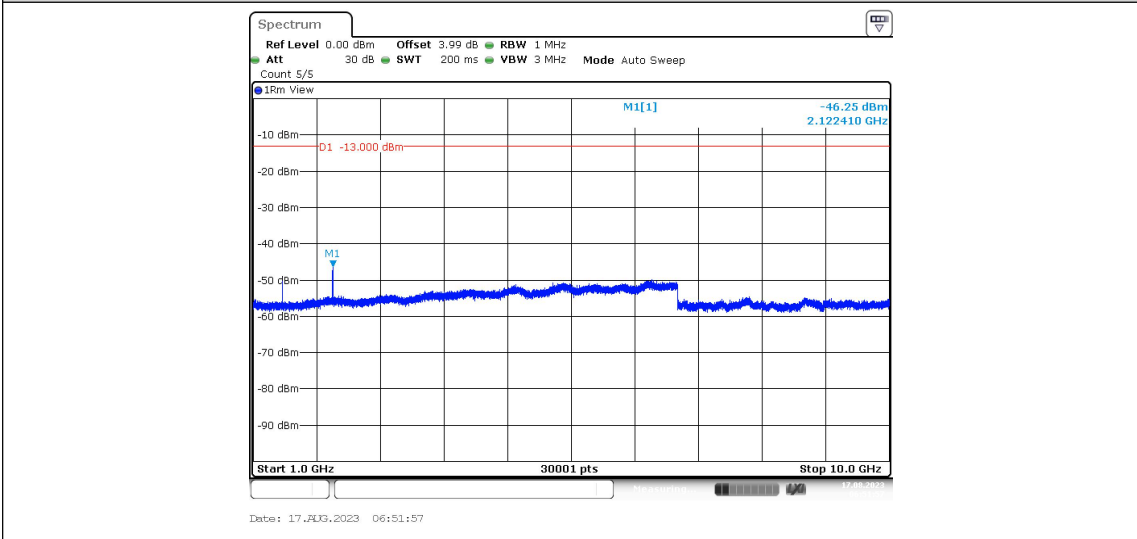

Band12-Stand-Alone-NaN-BPSK-23095-1@0-15kHz-1000-10000--46.25--13-PASS