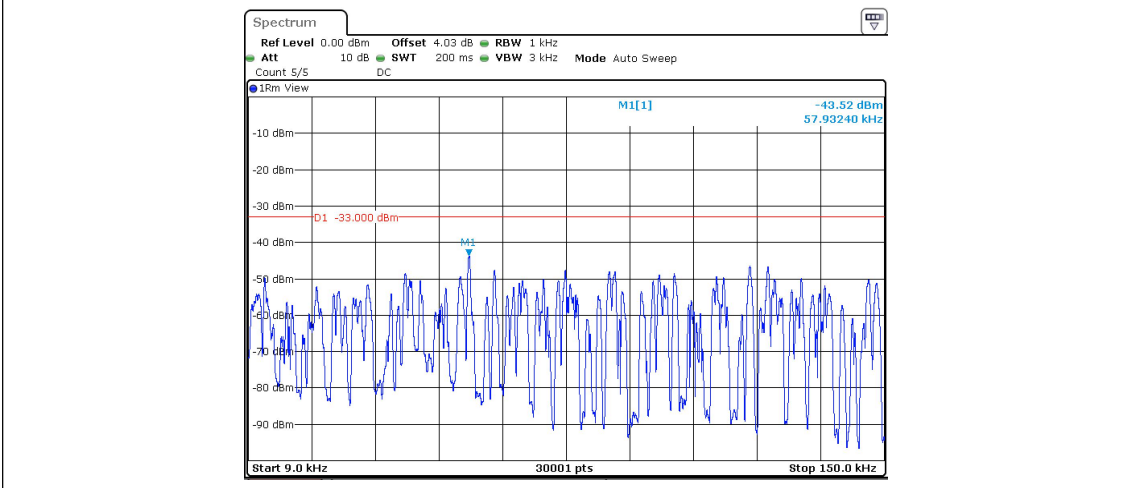

Band12-Stand-Alone-NaN-QPSK-23179-12@0-15kHz-0.009-0.15--43.52--33-PASS