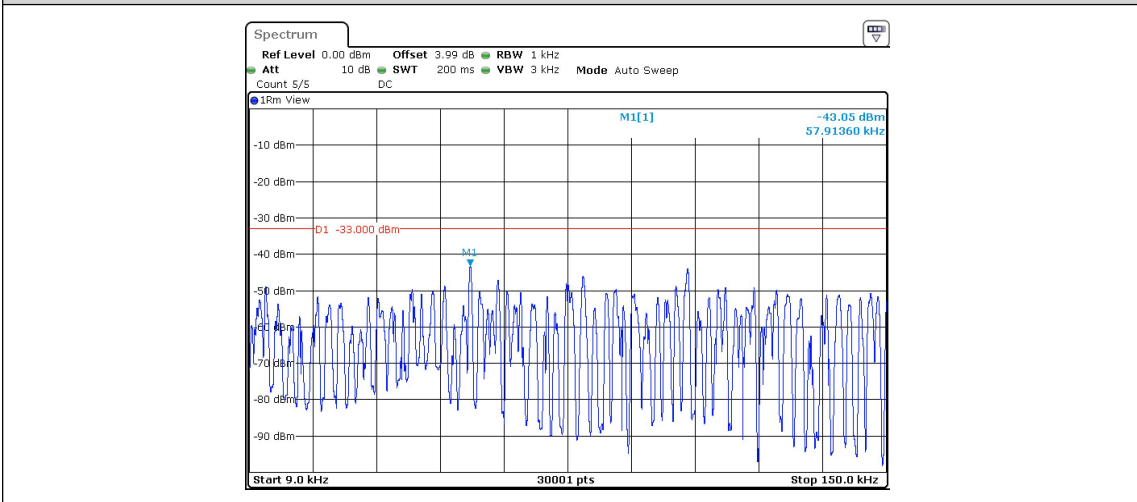

Band12-Stand-Alone-NaN-QPSK-23095-12@0-15kHz-0.009-0.15--43.05--33-PASS