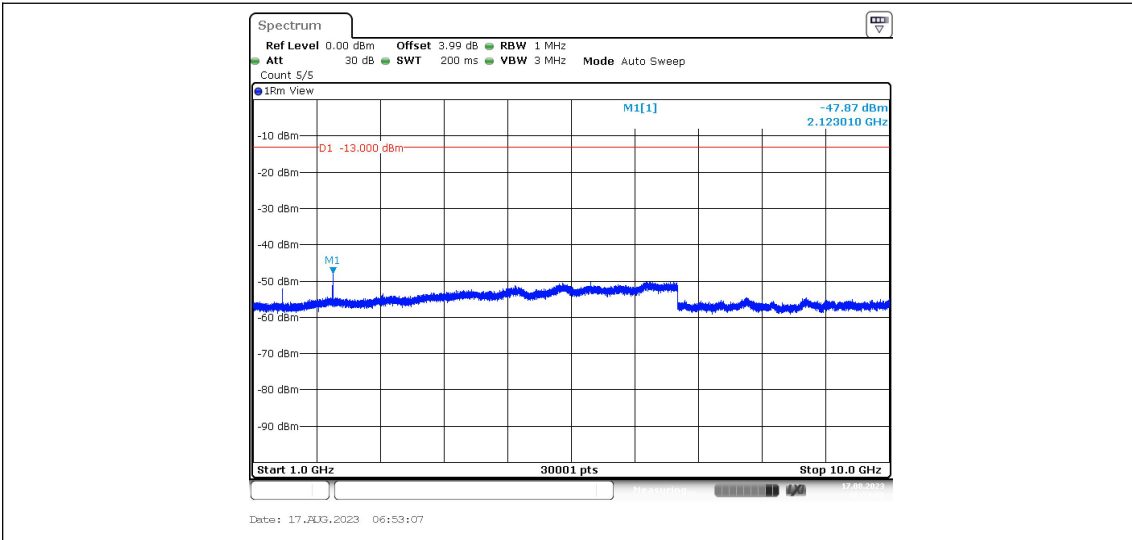

Band12-Stand-Alone-NaN-BPSK-23095-1@11-15kHz-1000-10000--47.87--13-PASS