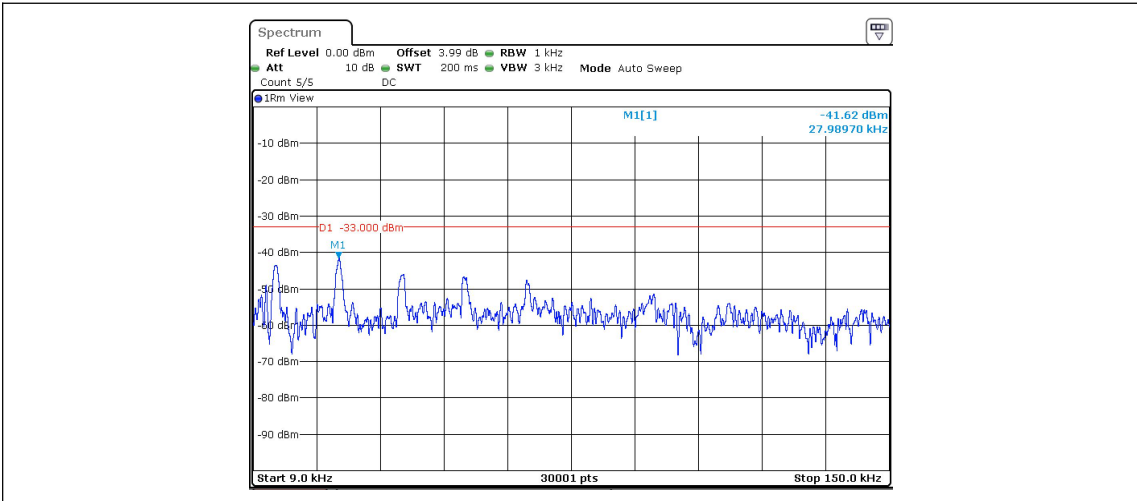

Band12-Stand-Alone-NaN-BPSK-23095-1@11-15kHz-0.009-0.15--41.62--33-PASS