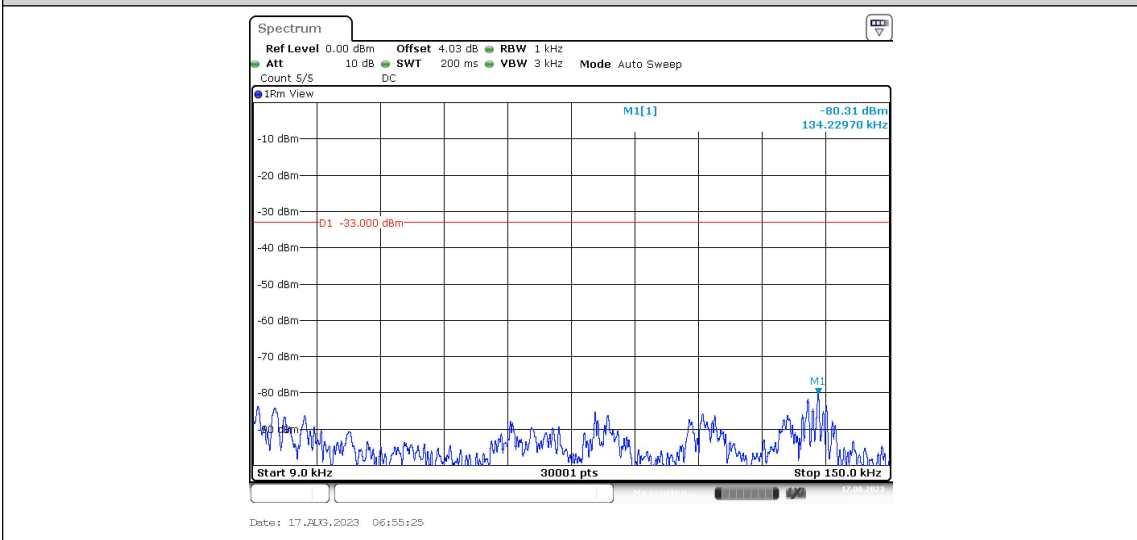

Band12-Stand-Alone-NaN-BPSK-23179-1@11-15kHz-0.009-0.15--80.31--33-PASS