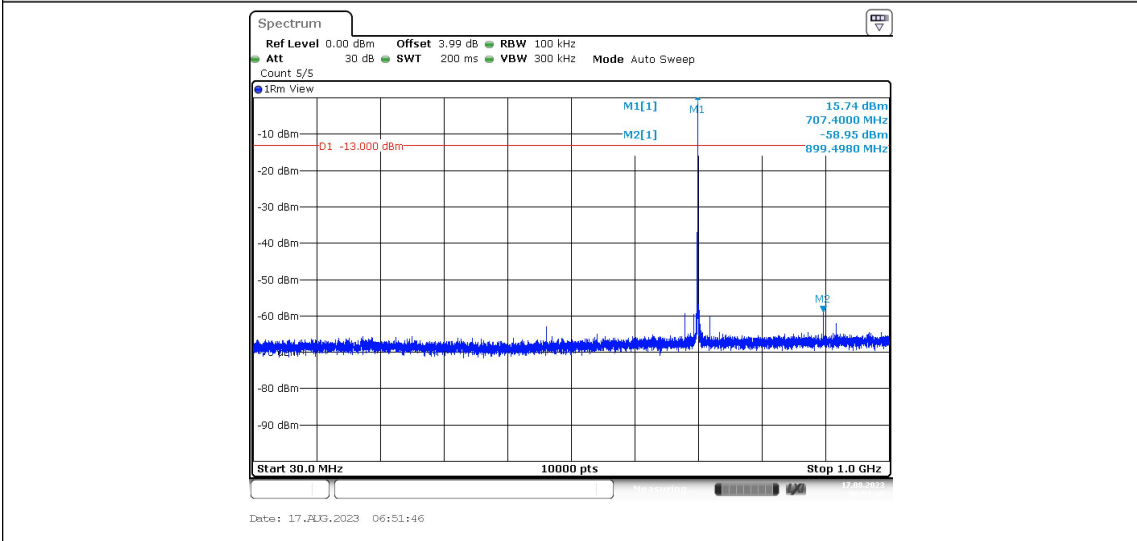

Band12-Stand-Alone-NaN-BPSK-23095-1@0-15kHz-30-1000--58.95--13-PASS