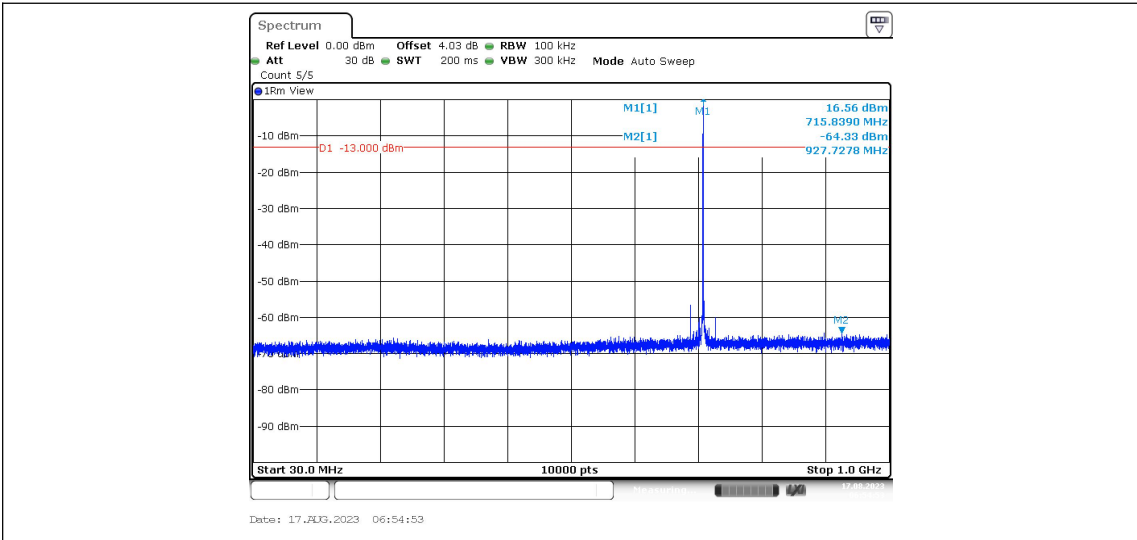

Band12-Stand-Alone-NaN-BPSK-23179-1@0-15kHz-30-1000--64.33--13-PASS