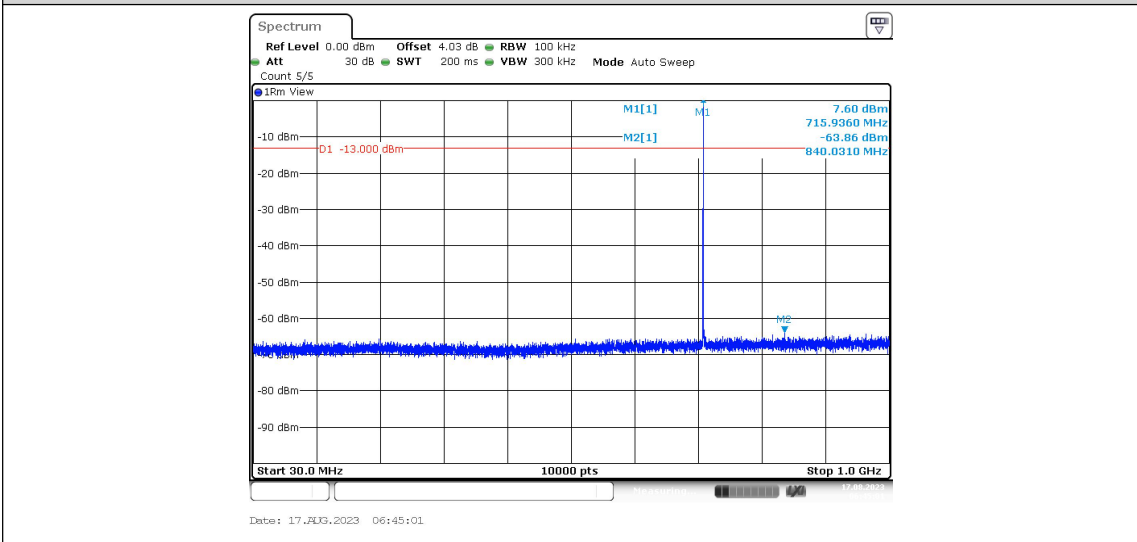

Band12-Stand-Alone-NaN-QPSK-23179-12@0-15kHz-30-1000--63.86--13-PASS