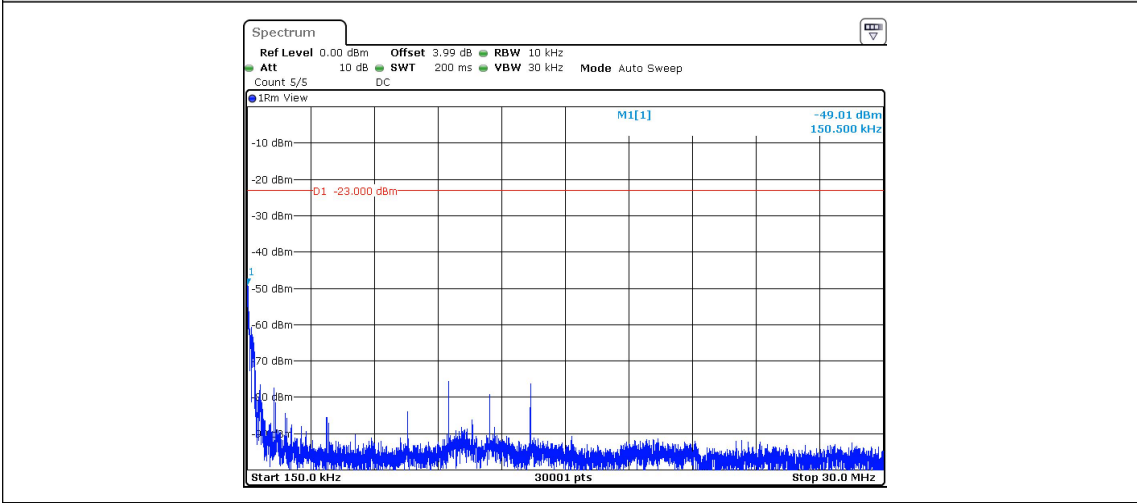

Band12-Stand-Alone-NaN-BPSK-23011-1@0-15kHz-0.15-30--49.01--23-PASS