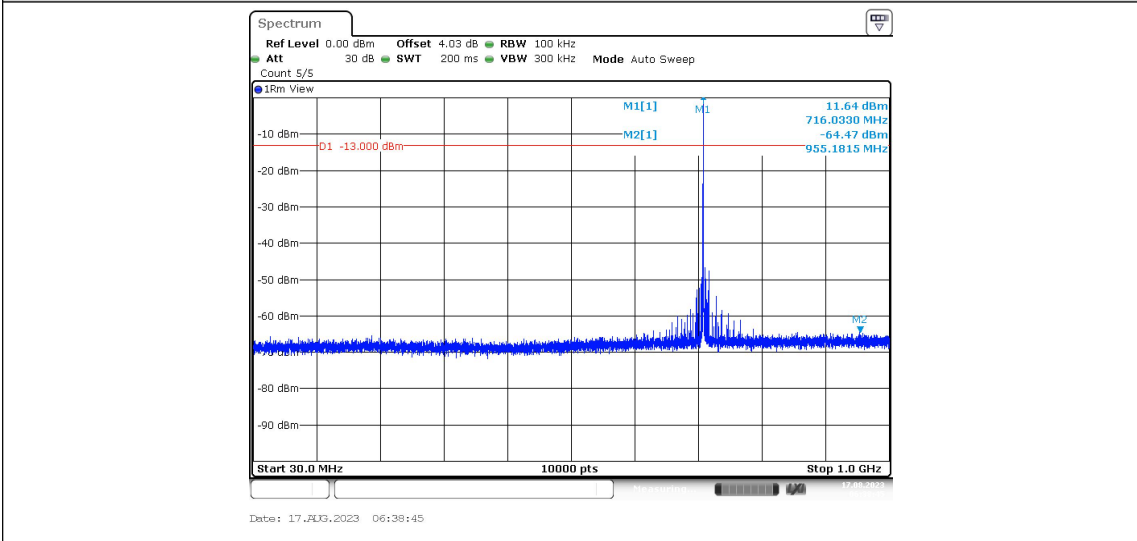

Band12-Stand-Alone-NaN-QPSK-23179-1@47-3.75kHz-30-1000--64.47--13-PASS