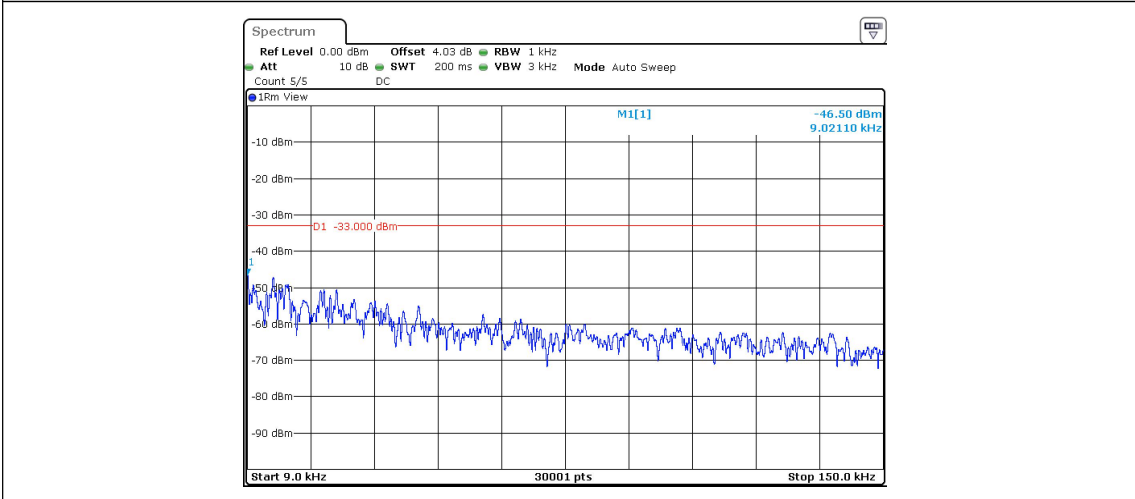

Band12-Stand-Alone-NaN-QPSK-23179-1@0-3.75kHz-0.009-0.15--46.5--33-PASS