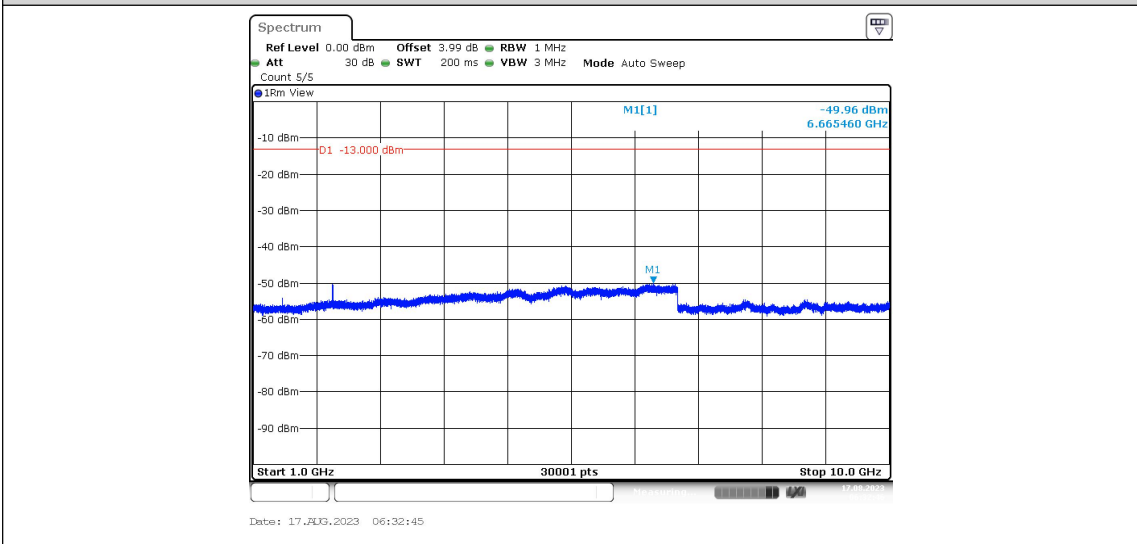

Band12-Stand-Alone-NaN-QPSK-23095-1@0-3.75kHz-1000-10000--49.96--13-PASS