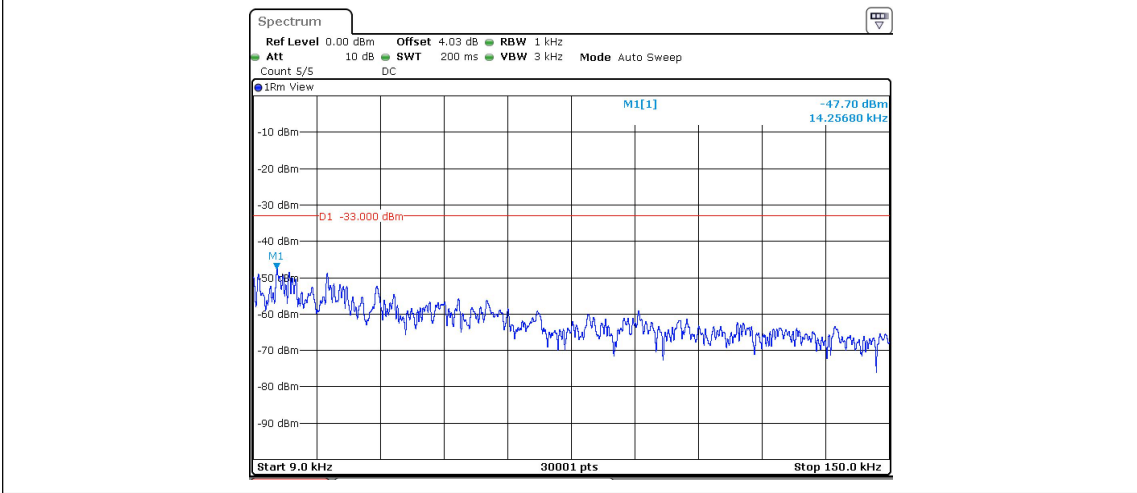

Band12-Stand-Alone-NaN-QPSK-23179-1@47-3.75kHz-0.009-0.15--47.7--33-PASS