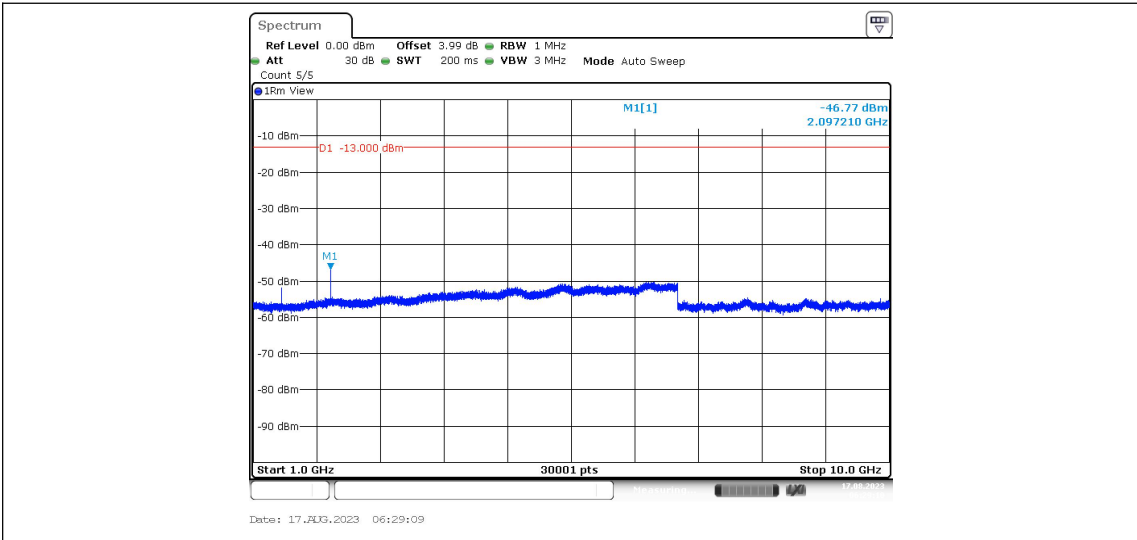

Test Graphs

Band12-Stand-Alone-NaN-QPSK-23011-1@0-3.75kHz-0.009-0.15--44.96--33-PASS

Band12-Stand-Alone-NaN-QPSK-23011-1@0-3.75kHz-0.15-30--57.47--23-PASS

Band12-Stand-Alone-NaN-QPSK-23011-1@0-3.75kHz-30-1000--64.65--13-PASS