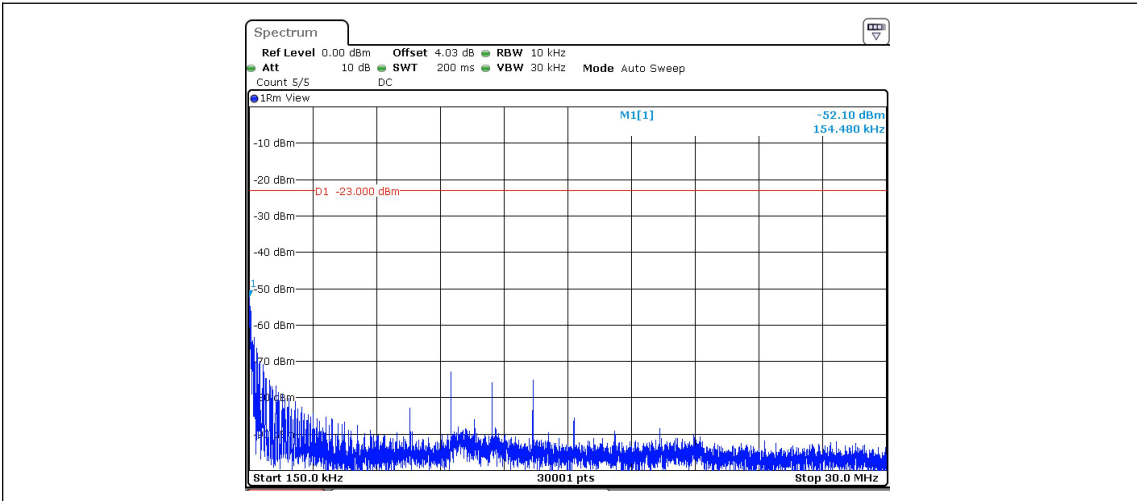

Band12-Stand-Alone-NaN-QPSK-23179-1@47-3.75kHz-0.15-30--52.1--23-PASS