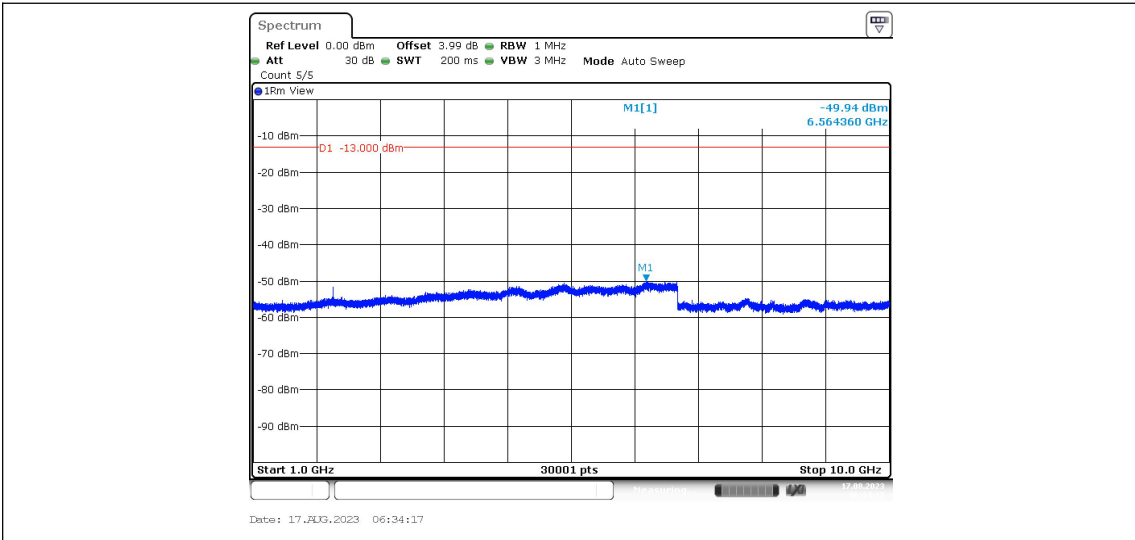

Band12-Stand-Alone-NaN-QPSK-23095-1@47-3.75kHz-1000-10000--49.94--13-PASS