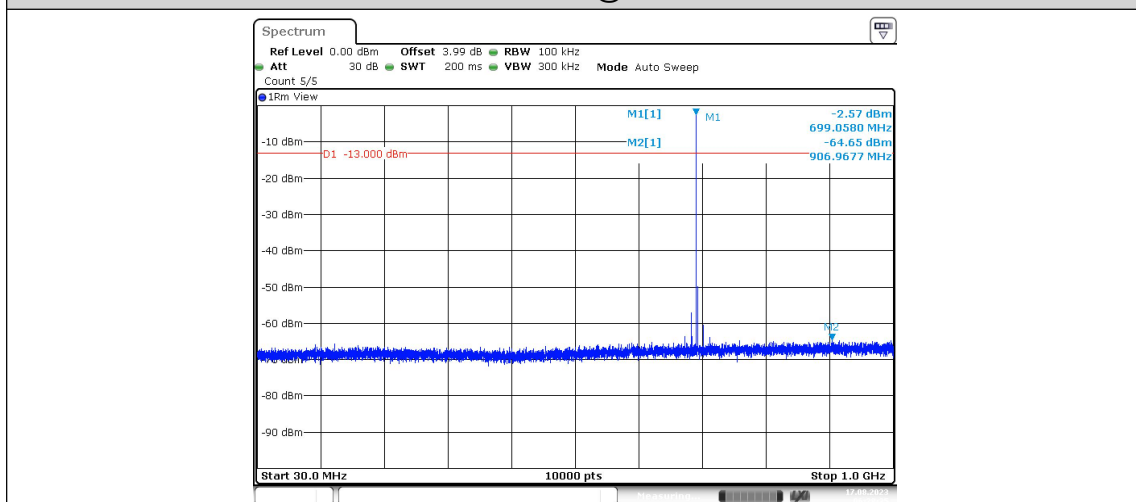

Test Graphs

Band12-Stand-Alone-NaN-QPSK-23011-1@0-3.75kHz-0.009-0.15--44.96--33-PASS

Band12-Stand-Alone-NaN-QPSK-23011-1@0-3.75kHz-0.15-30--57.47--23-PASS

Band12-Stand-Alone-NaN-QPSK-23011-1@0-3.75kHz-30-1000--64.65--13-PASS