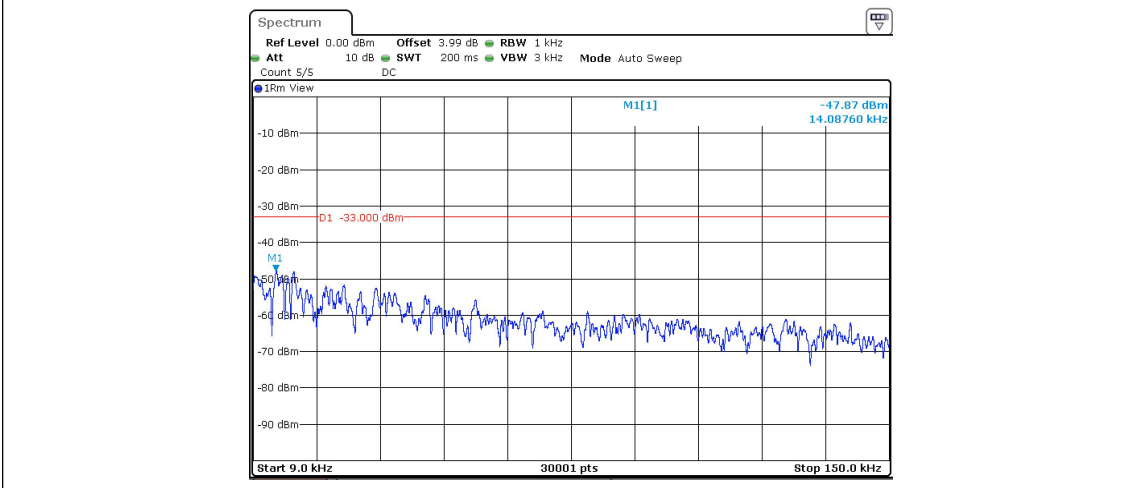

Band12-Stand-Alone-NaN-QPSK-23095-1@0-3.75kHz-0.009-0.15--47.87--33-PASS