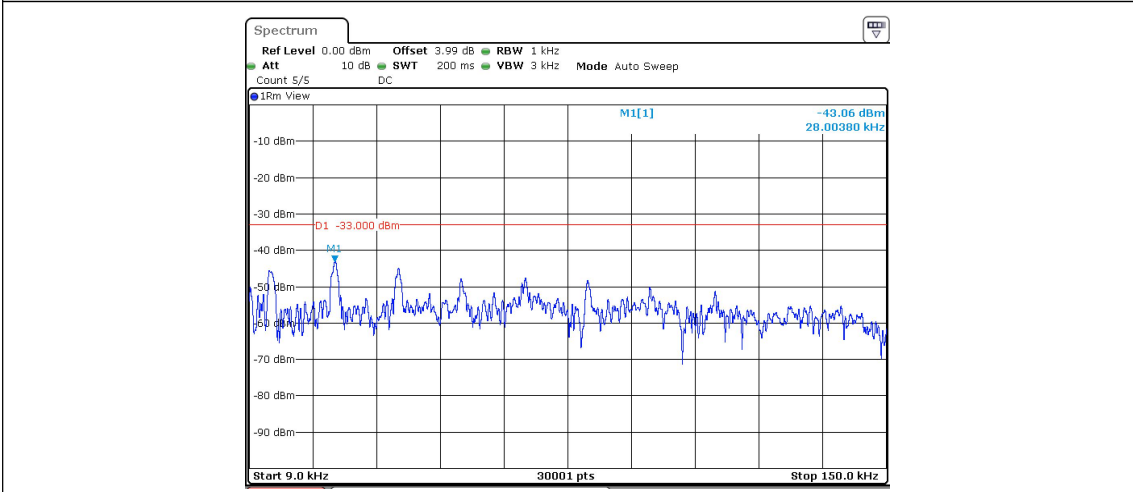

Band12-Stand-Alone-NaN-BPSK-23011-1@11-15kHz-0.009-0.15--43.06--33-PASS