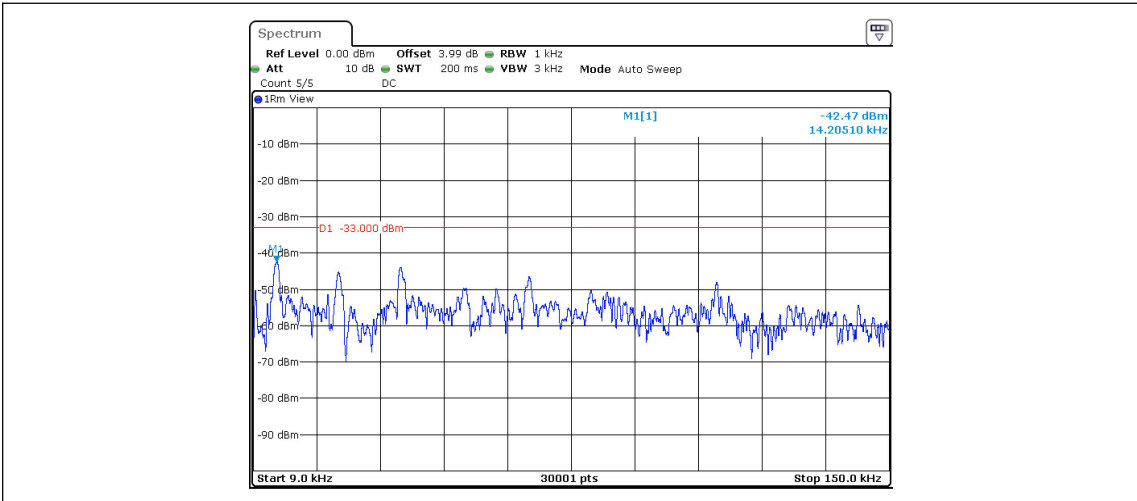

Band12-Stand-Alone-NaN-BPSK-23011-1@0-15kHz-0.009-0.15--42.47--33-PASS