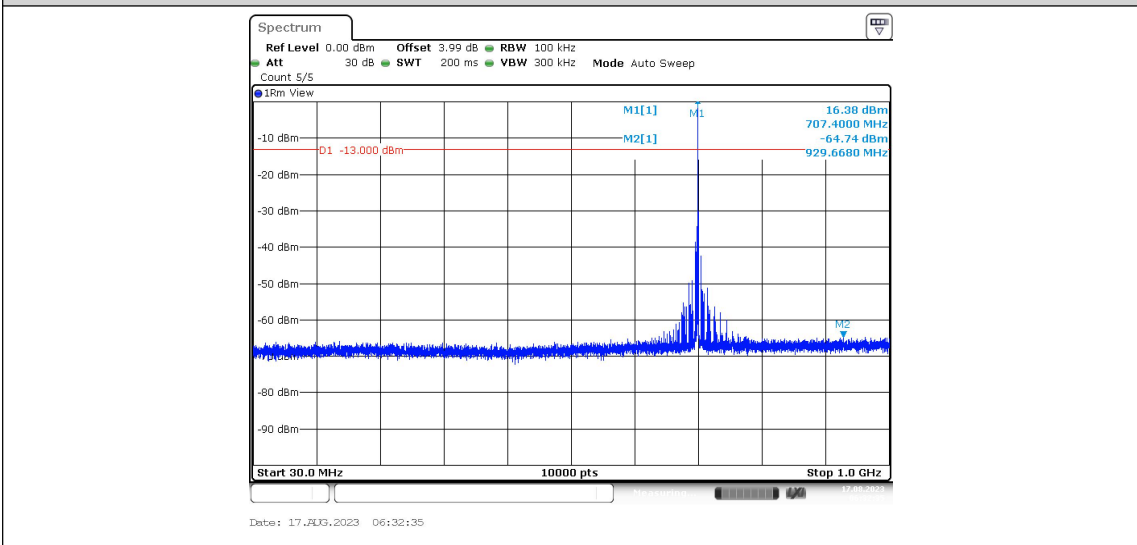

Band12-Stand-Alone-NaN-QPSK-23095-1@0-3.75kHz-30-1000--64.74--13-PASS