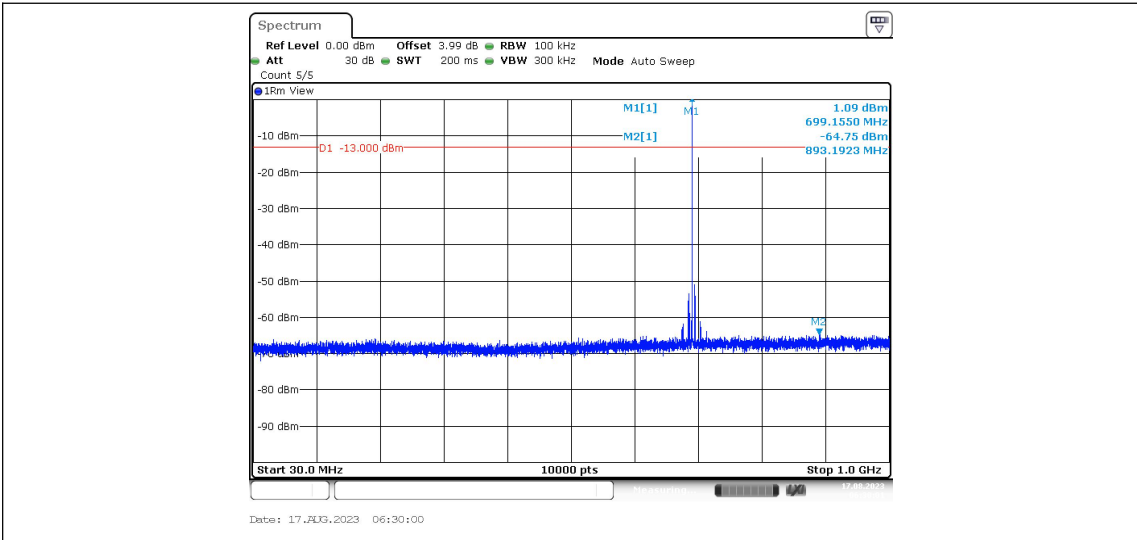

Band12-Stand-Alone-NaN-QPSK-23011-1@47-3.75kHz-30-1000--64.75--13-PASS