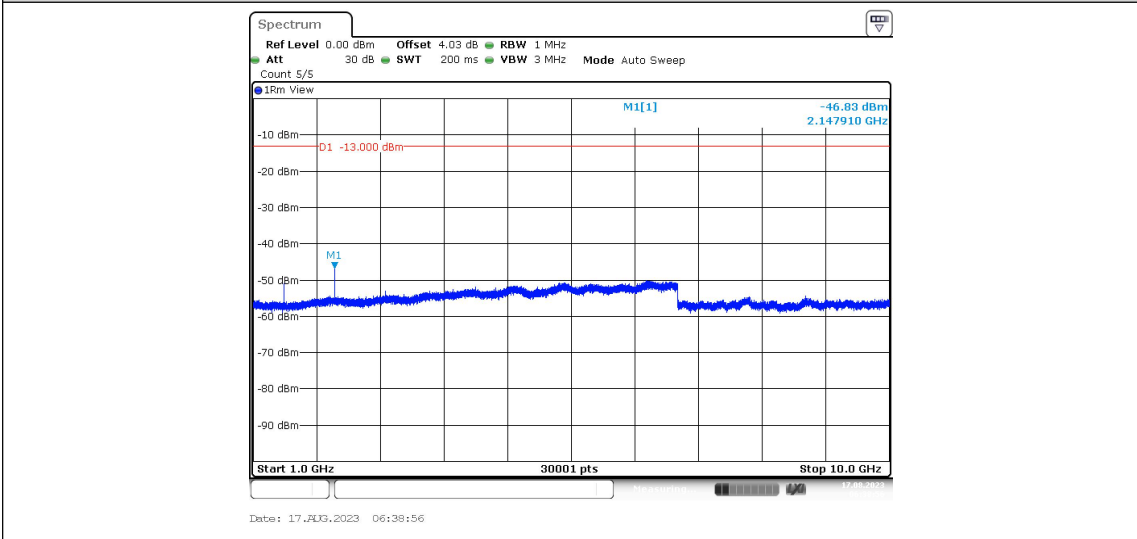

Band12-Stand-Alone-NaN-QPSK-23179-1@47-3.75kHz-1000-10000--46.83--13-PASS