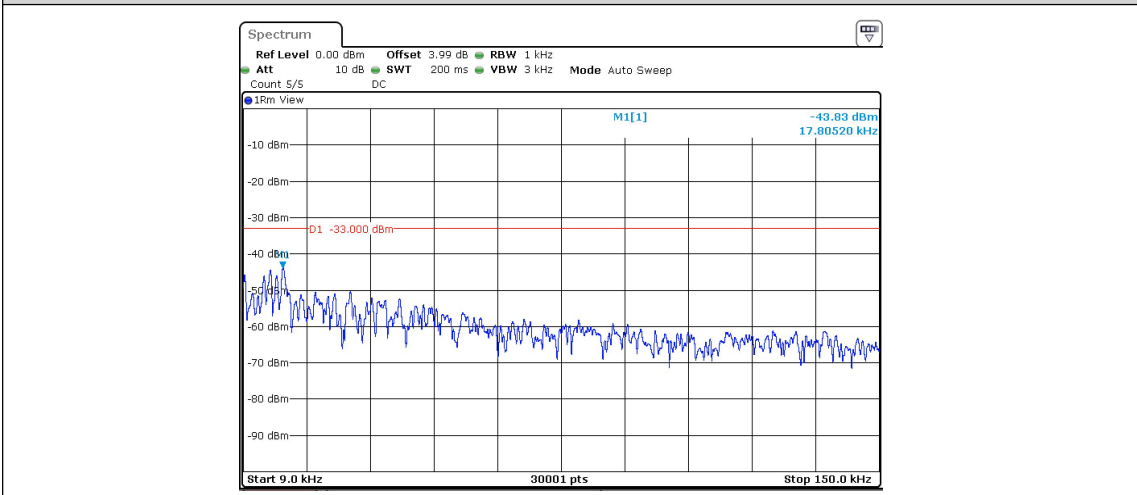

Band12-Stand-Alone-NaN-QPSK-23011-1@47-3.75kHz-0.009-0.15--43.83--33-PASS