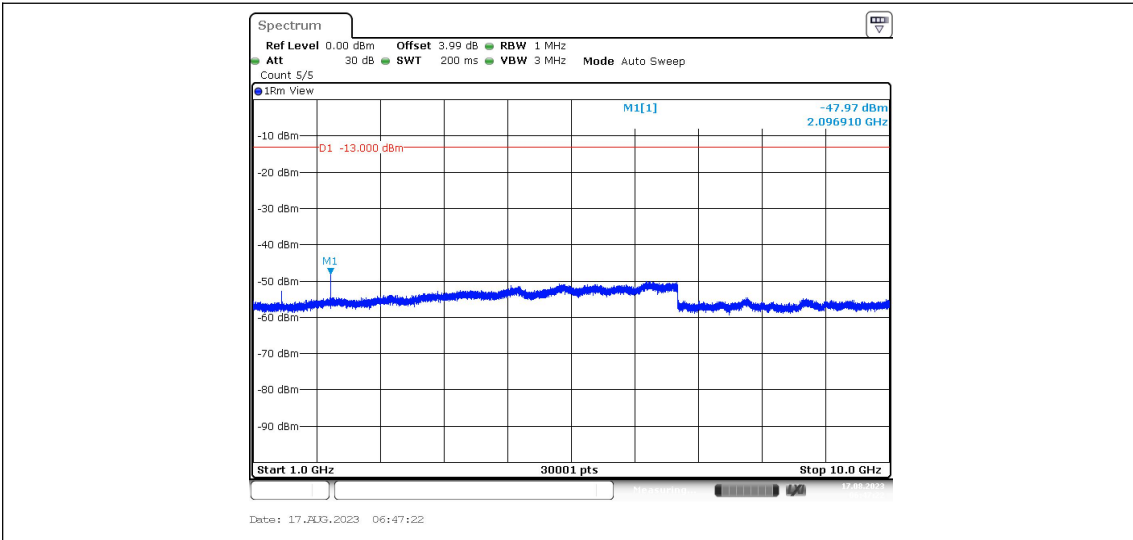

Band12-Stand-Alone-NaN-BPSK-23011-1@0-15kHz-1000-10000--47.97--13-PASS