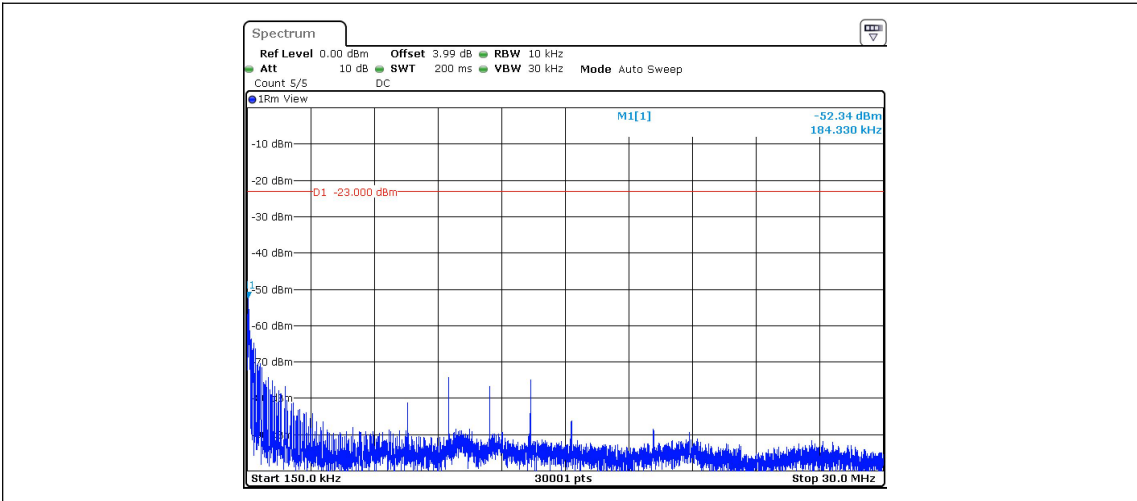

Band12-Stand-Alone-NaN-QPSK-23095-1@0-3.75kHz-0.15-30--52.34--23-PASS