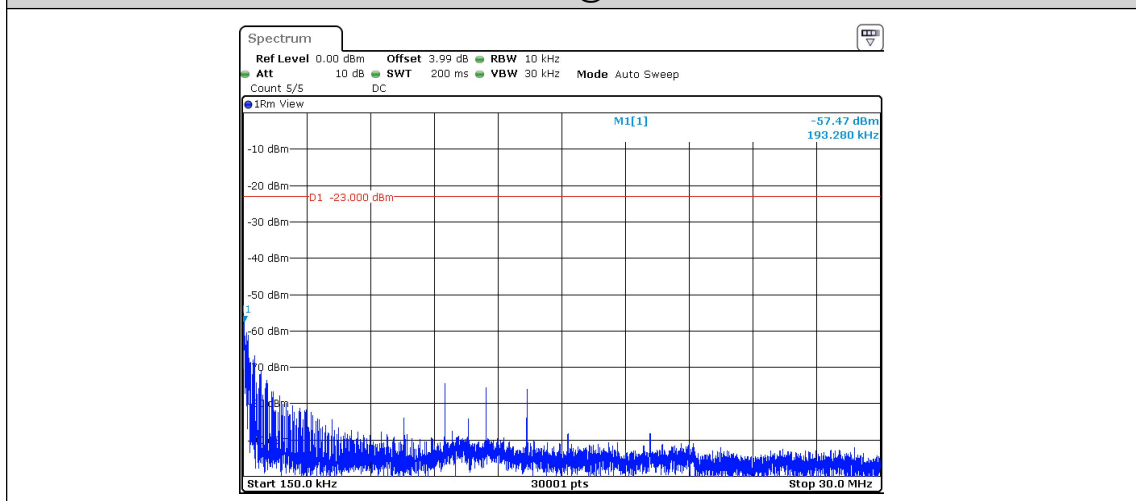

Test Graphs

Band12-Stand-Alone-NaN-QPSK-23011-1@0-3.75kHz-0.009-0.15--44.96--33-PASS

Band12-Stand-Alone-NaN-QPSK-23011-1@0-3.75kHz-0.15-30--57.47--23-PASS

Band12-Stand-Alone-NaN-QPSK-23011-1@0-3.75kHz-30-1000--64.65--13-PASS