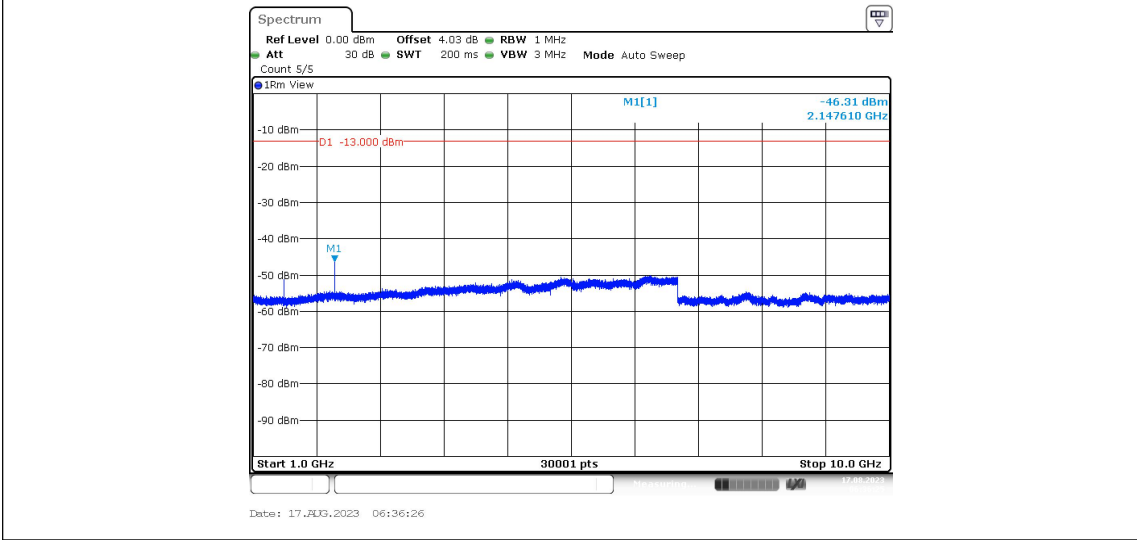

Band12-Stand-Alone-NaN-QPSK-23179-1@0-3.75kHz-1000-10000--46.31--13-PASS