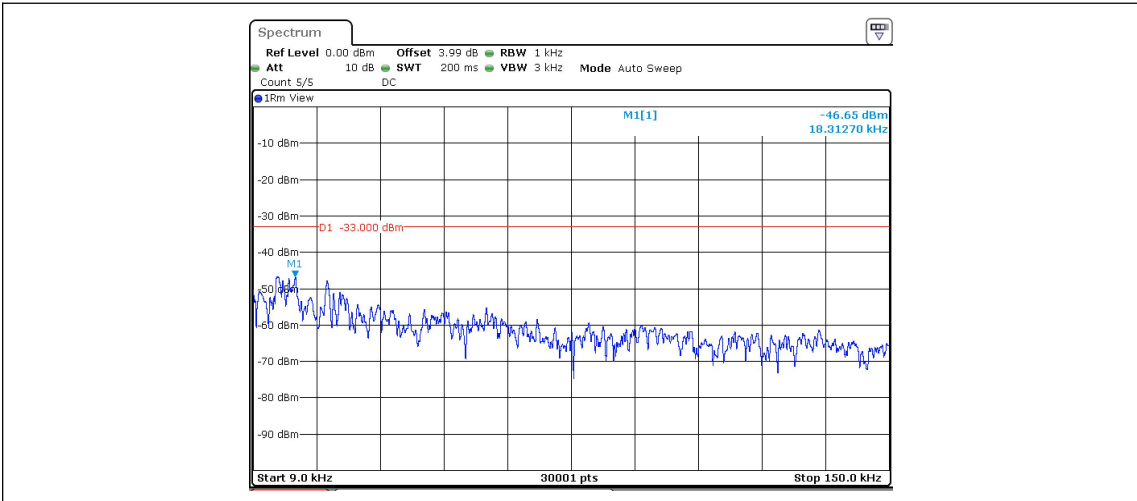

Band12-Stand-Alone-NaN-QPSK-23095-1@47-3.75kHz-0.009-0.15--46.65--33-PASS