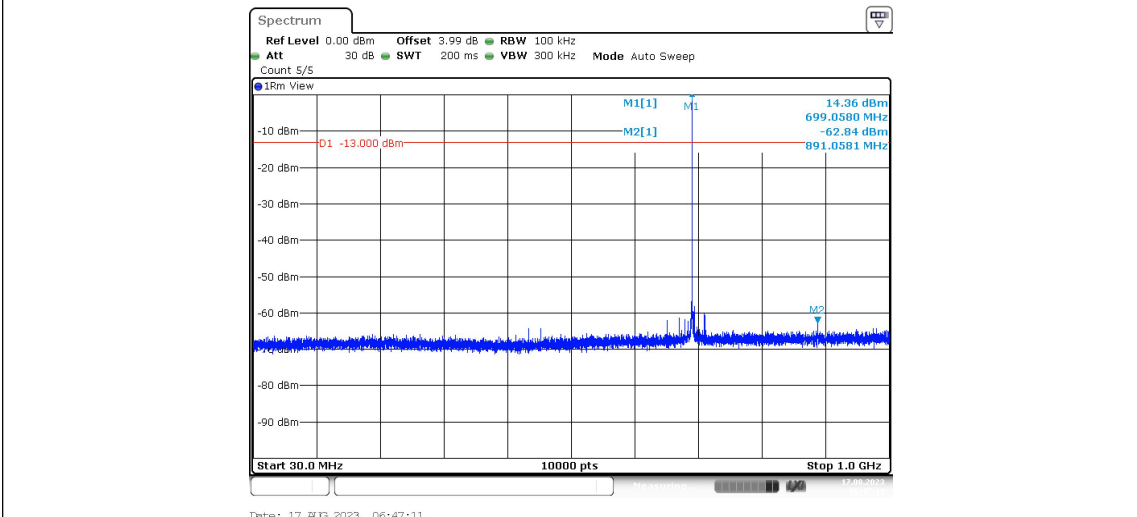

Band12-Stand-Alone-NaN-BPSK-23011-1@0-15kHz-30-1000--62.84--13-PASS