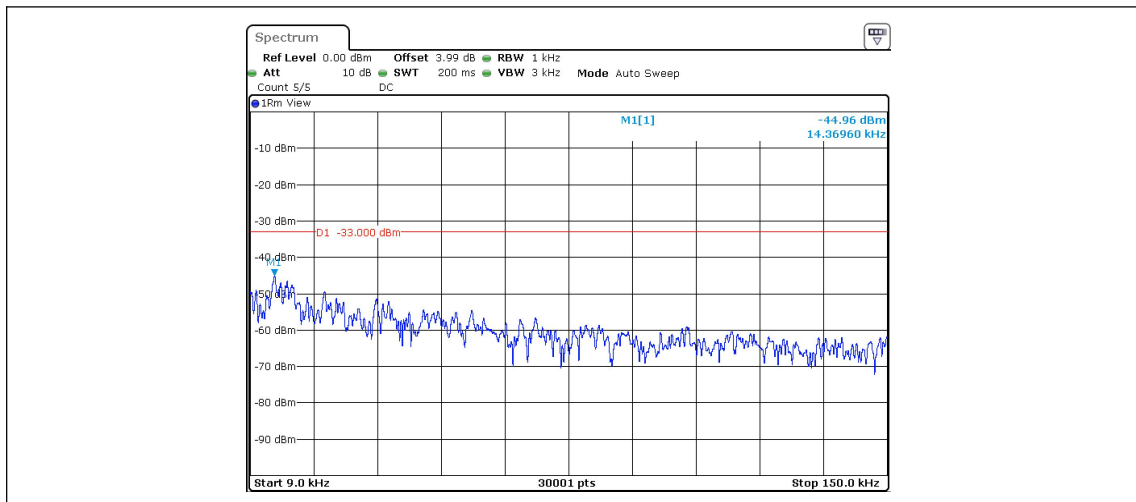

Test Graphs

Band12-Stand-Alone-NaN-QPSK-23011-1@0-3.75kHz-0.009-0.15--44.96--33-PASS

Band12-Stand-Alone-NaN-QPSK-23011-1@0-3.75kHz-0.15-30--57.47--23-PASS

Band12-Stand-Alone-NaN-QPSK-23011-1@0-3.75kHz-30-1000--64.65--13-PASS