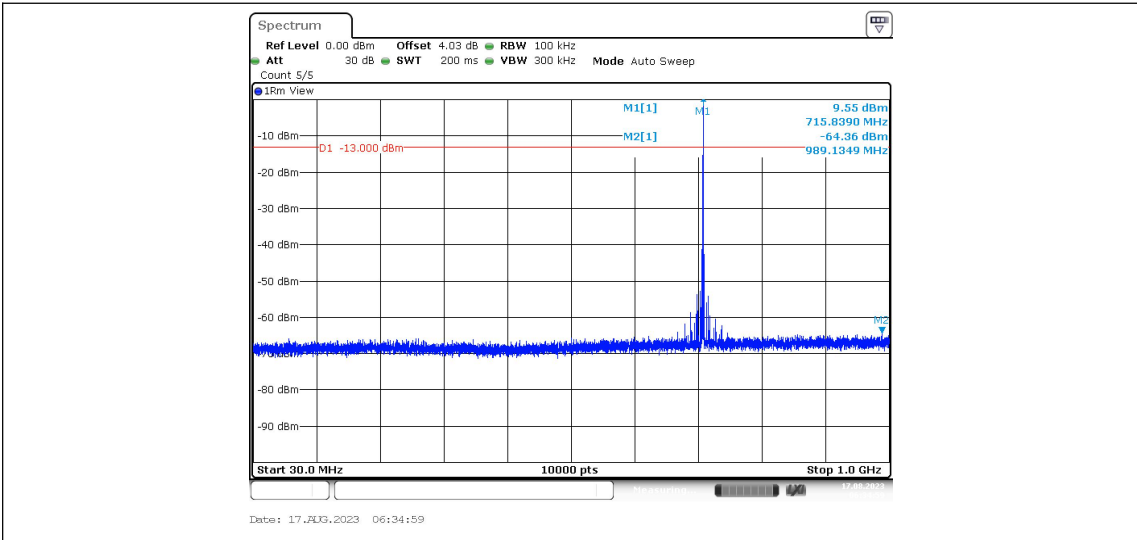

Band12-Stand-Alone-NaN-QPSK-23179-1@0-3.75kHz-30-1000--64.36--13-PASS