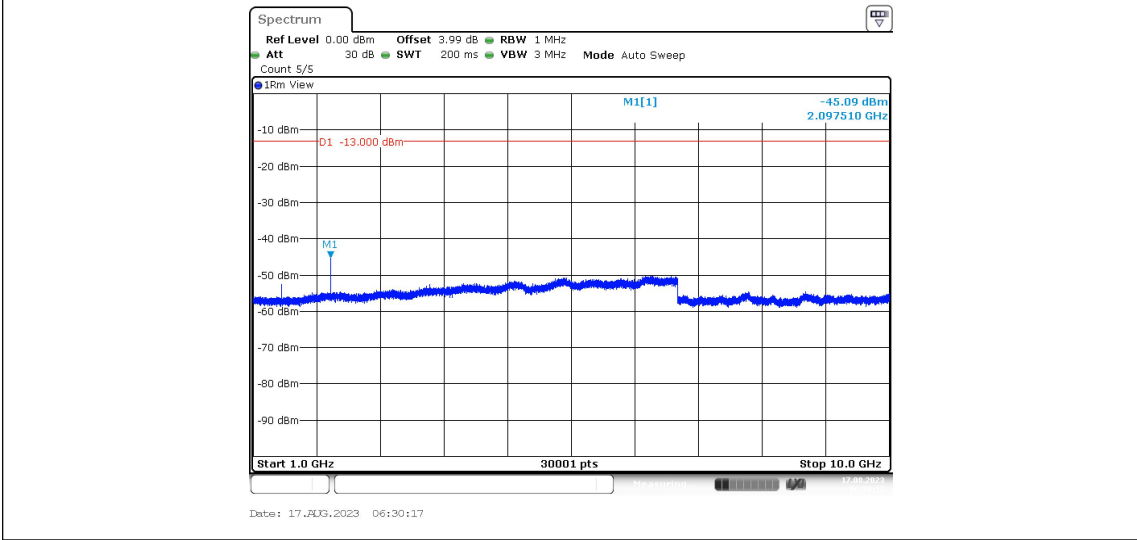

Band12-Stand-Alone-NaN-QPSK-23011-1@47-3.75kHz-1000-10000--45.09--13-PASS