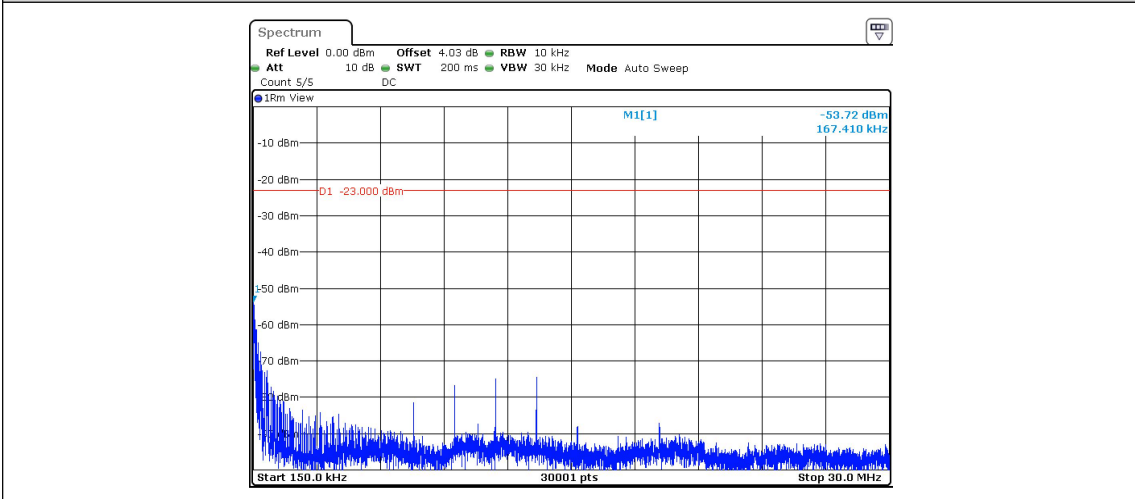

Band12-Stand-Alone-NaN-QPSK-23179-1@0-3.75kHz-0.15-30--53.72--23-PASS