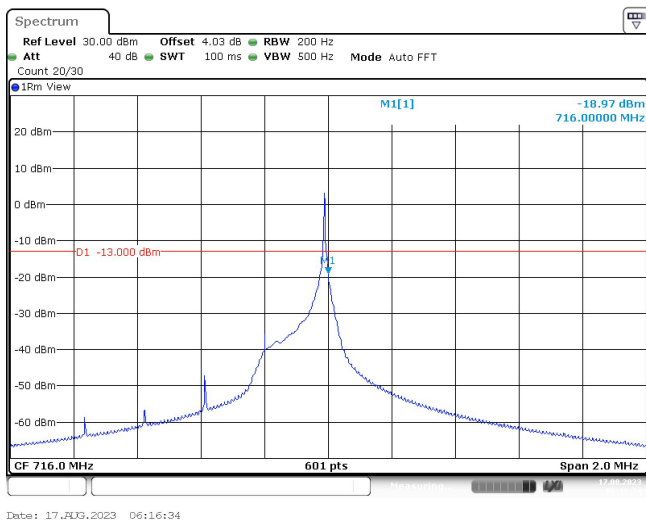

### Test Graphs

Band12-Stand-Alone-NaN-BPSK-23011-1@0-3.75kHz--84.32-PASS

Band12-Stand-Alone-NaN-BPSK-23011-1@47-3.75kHz--35.34-PASS

Band12-Stand-Alone-NaN-BPSK-23179-1@0-3.75kHz--39.79-PASS

Band12-Stand-Alone-NaN-BPSK-23179-1@47-3.75kHz--18.97-PASS