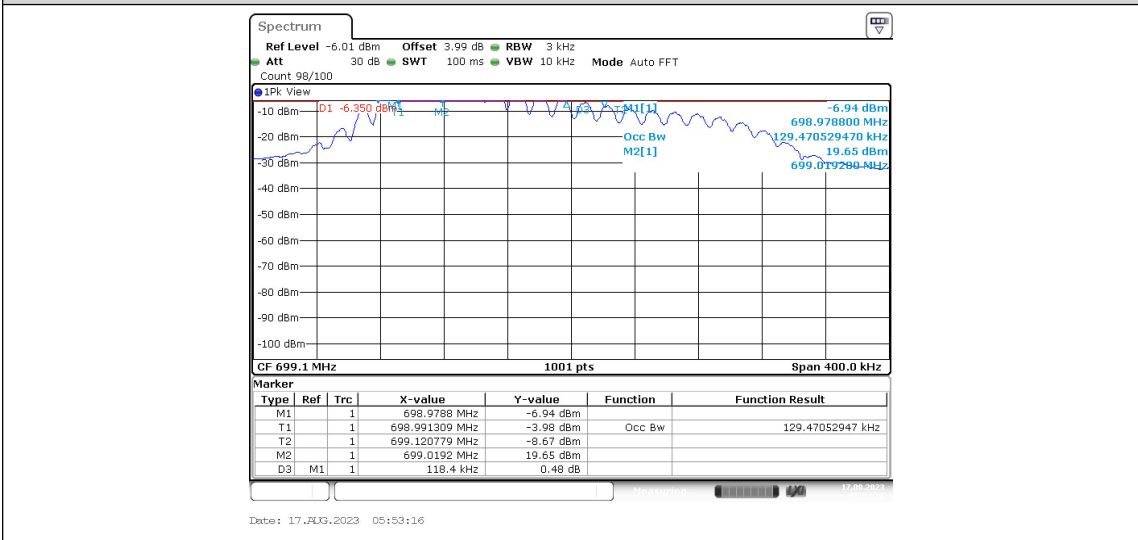

**Band12-Stand-Alone-NaN-BPSK-23179-12@0-15kHz-0.225-0.195-PASS**

**Band12-Stand-Alone-NaN-QPSK-23011-1@0-15kHz-0.118-0.129-PASS**

**Band12-Stand-Alone-NaN-QPSK-23011-12@0-15kHz-0.225-0.191-PASS**

## Appendix D: Band Edge for NB1