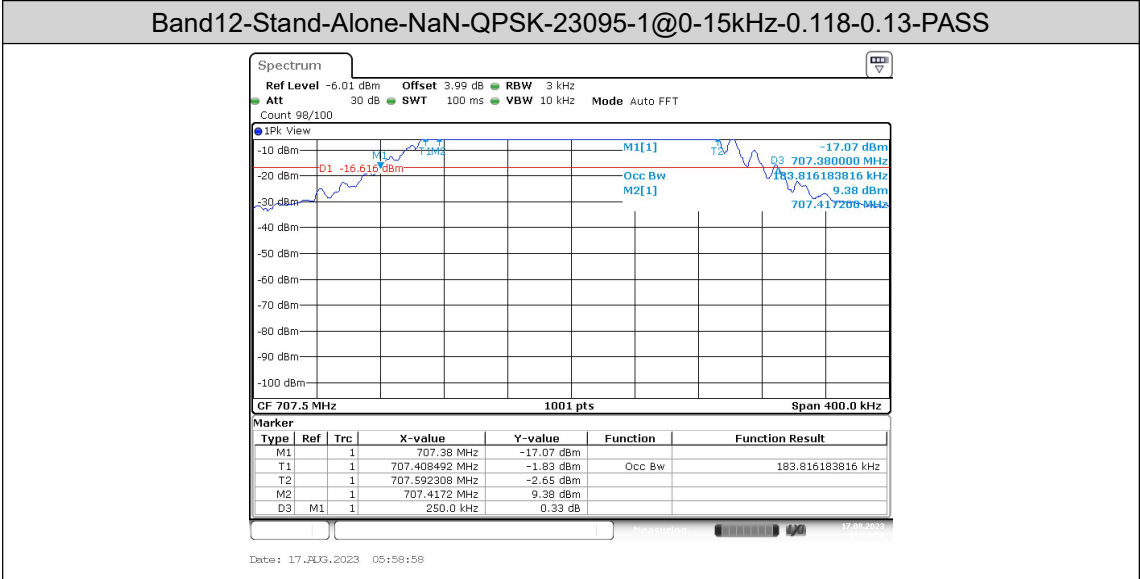

**Band12-Stand-Alone-NaN-BPSK-23179-12@0-15kHz-0.225-0.195-PASS**

**Band12-Stand-Alone-NaN-QPSK-23011-1@0-15kHz-0.118-0.129-PASS**

**Band12-Stand-Alone-NaN-QPSK-23011-12@0-15kHz-0.225-0.191-PASS**