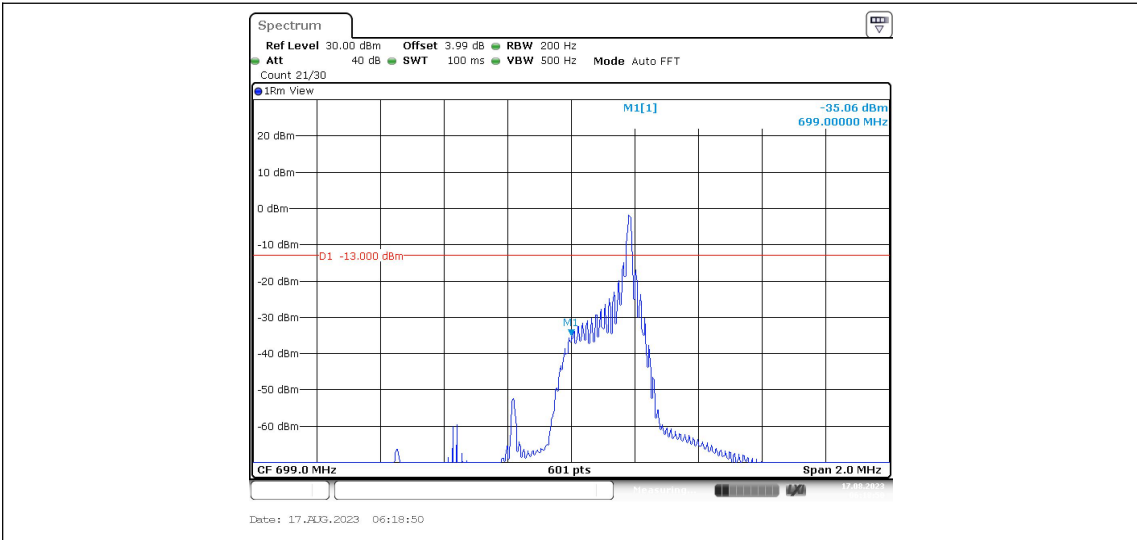

Band12-Stand-Alone-NaN-BPSK-23011-1@11-15kHz--35.06-PASS