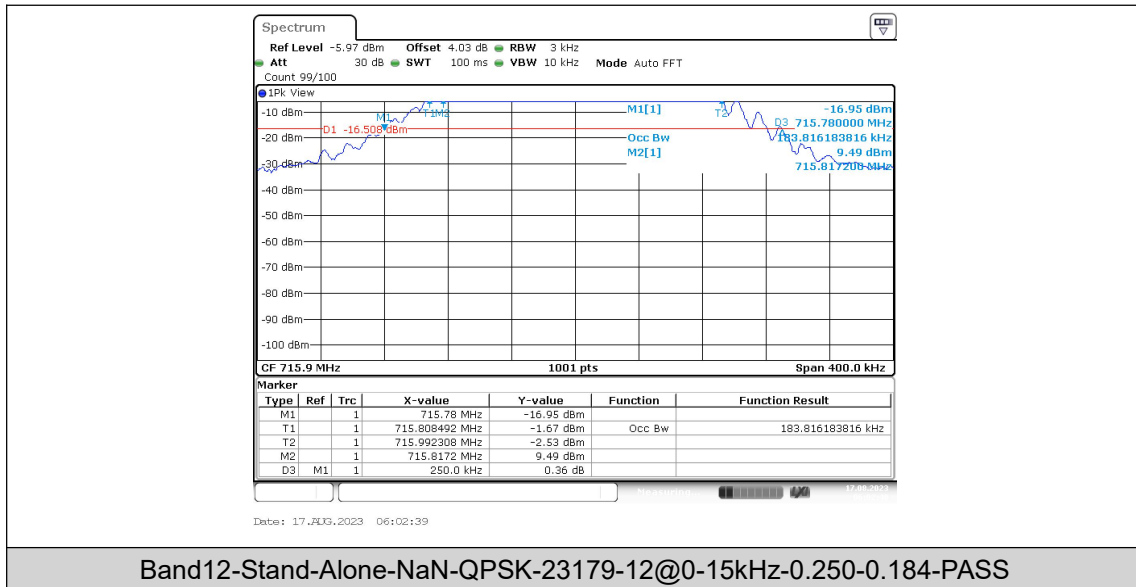

**Band12-Stand-Alone-NaN-BPSK-23179-12@0-15kHz-0.225-0.195-PASS**

**Band12-Stand-Alone-NaN-QPSK-23011-1@0-15kHz-0.118-0.129-PASS**

**Band12-Stand-Alone-NaN-QPSK-23011-12@0-15kHz-0.225-0.191-PASS**