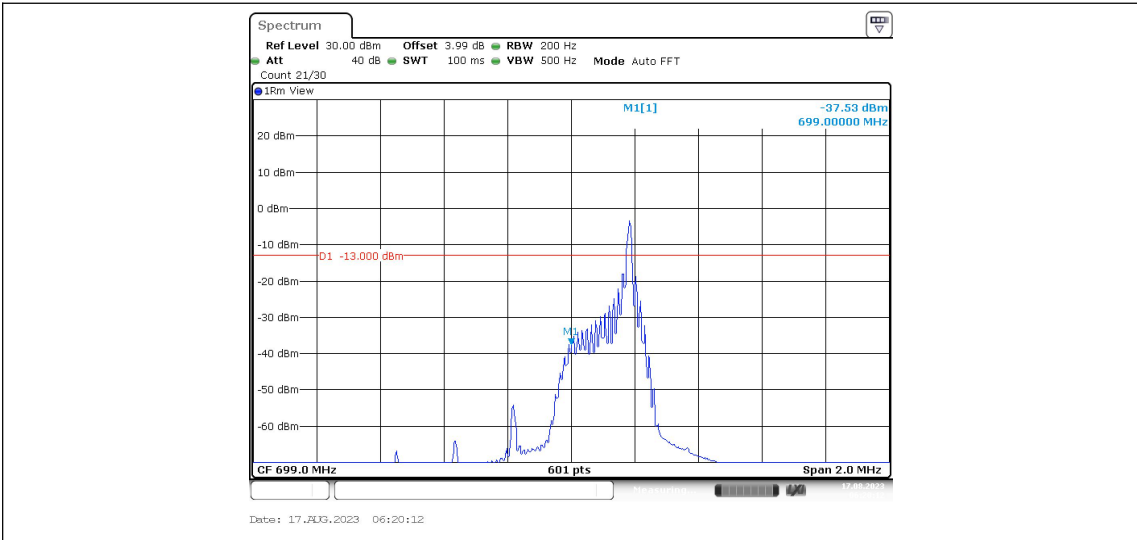

Band12-Stand-Alone-NaN-QPSK-23011-1@11-15kHz--37.53-PASS