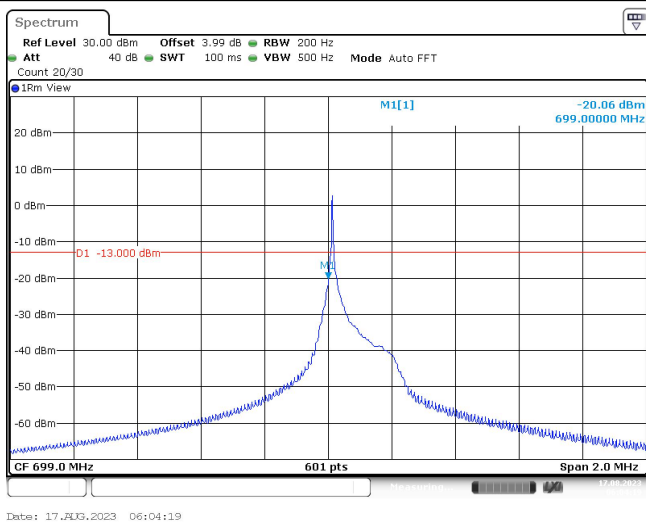

### Test Graphs

Band12-Stand-Alone-NaN-BPSK-23011-1@0-3.75kHz--84.32-PASS

Band12-Stand-Alone-NaN-BPSK-23011-1@47-3.75kHz--35.34-PASS

Band12-Stand-Alone-NaN-BPSK-23179-1@0-3.75kHz--39.79-PASS

Band12-Stand-Alone-NaN-BPSK-23179-1@47-3.75kHz--18.97-PASS