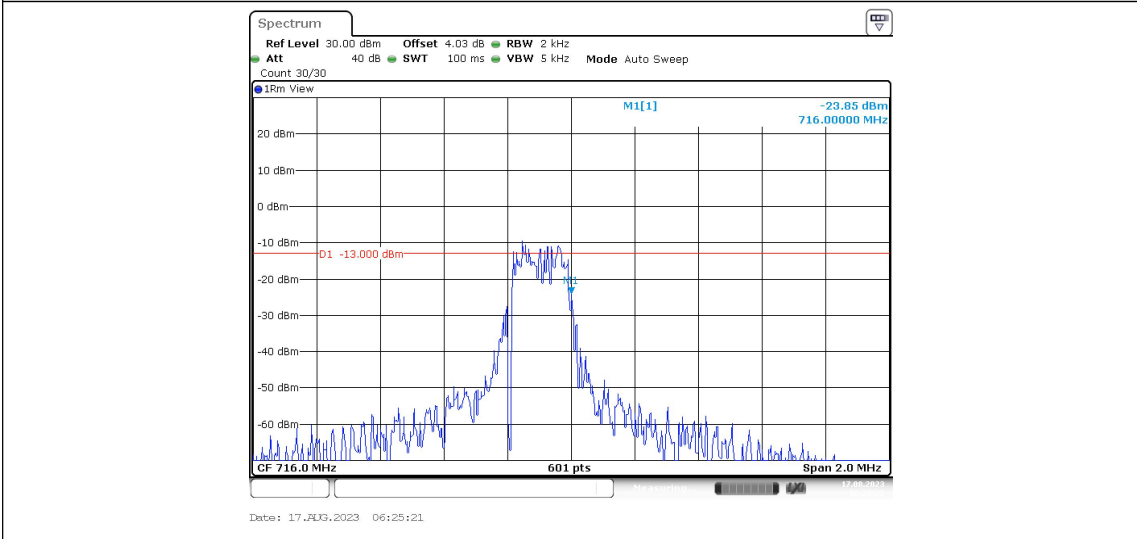

Band12-Stand-Alone-NaN-BPSK-23179-12@0-15kHz--23.85-PASS