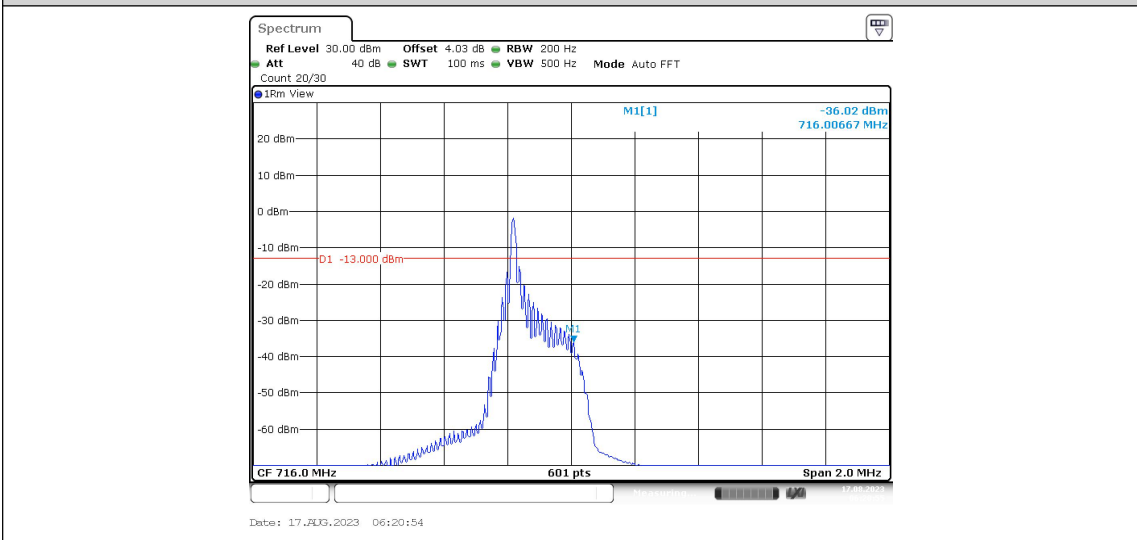

Band12-Stand-Alone-NaN-BPSK-23011-1@0-15kHz--17.47-PASS

Band12-Stand-Alone-NaN-BPSK-23011-1@11-15kHz--35.06-PASS

Band12-Stand-Alone-NaN-BPSK-23011-12@0-15kHz--73.19-PASS

Band12-Stand-Alone-NaN-BPSK-23179-1@0-15kHz--36.02-PASS