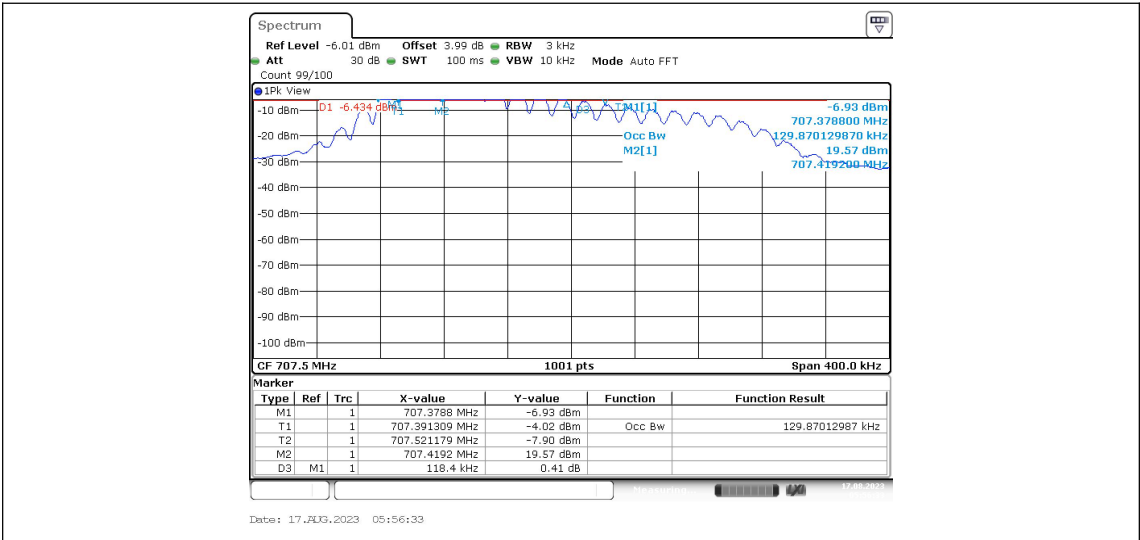

**Band12-Stand-Alone-NaN-BPSK-23179-12@0-15kHz-0.225-0.195-PASS**

**Band12-Stand-Alone-NaN-QPSK-23011-1@0-15kHz-0.118-0.129-PASS**

**Band12-Stand-Alone-NaN-QPSK-23011-12@0-15kHz-0.225-0.191-PASS**

## Appendix D: Band Edge for NB1