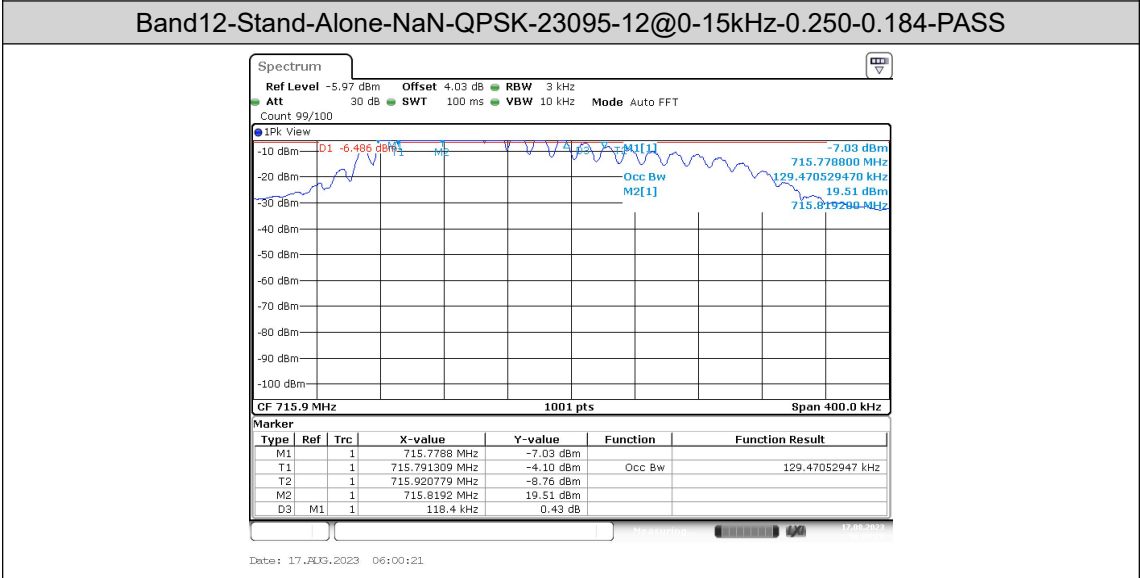

**Band12-Stand-Alone-NaN-BPSK-23179-12@0-15kHz-0.225-0.195-PASS**

**Band12-Stand-Alone-NaN-QPSK-23011-1@0-15kHz-0.118-0.129-PASS**

**Band12-Stand-Alone-NaN-QPSK-23011-12@0-15kHz-0.225-0.191-PASS**