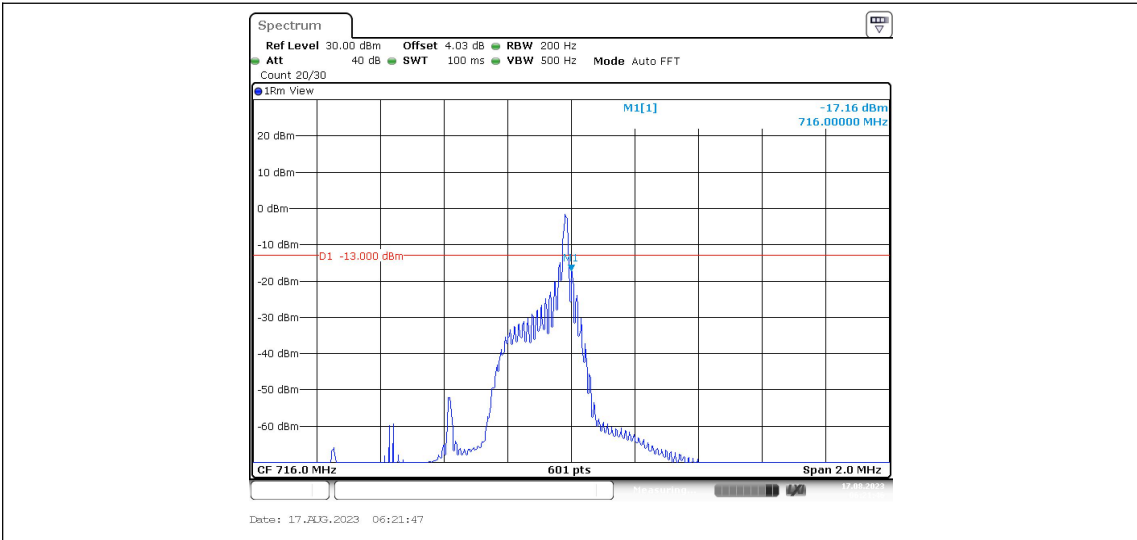

Band12-Stand-Alone-NaN-BPSK-23011-1@0-15kHz--17.47-PASS

Band12-Stand-Alone-NaN-BPSK-23011-1@11-15kHz--35.06-PASS

Band12-Stand-Alone-NaN-BPSK-23011-12@0-15kHz--73.19-PASS

Band12-Stand-Alone-NaN-BPSK-23179-1@0-15kHz--36.02-PASS