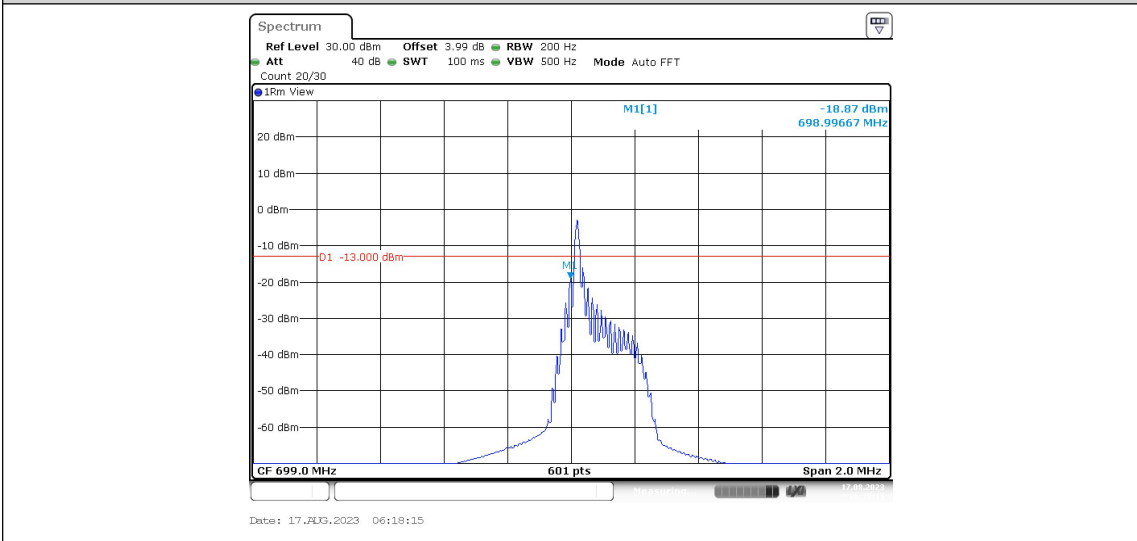

Band12-Stand-Alone-NaN-QPSK-23011-1@0-15kHz--18.87-PASS