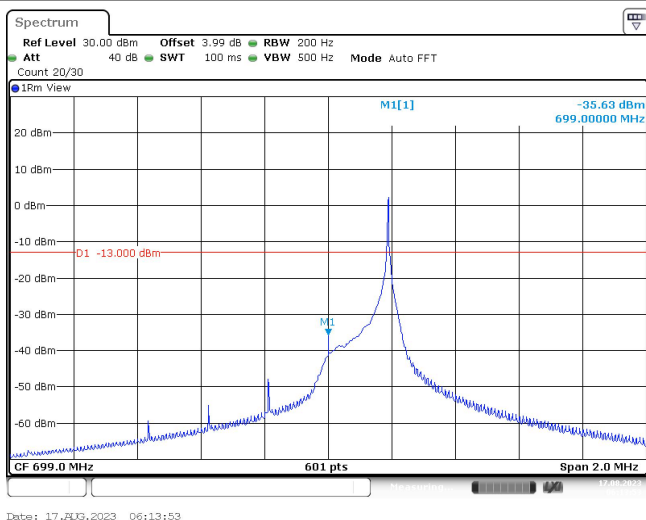

Band12-Stand-Alone-NaN-QPSK-23011-1@0-3.75kHz--20.06-PASS

Band12-Stand-Alone-NaN-QPSK-23011-1@47-3.75kHz--35.63-PASS