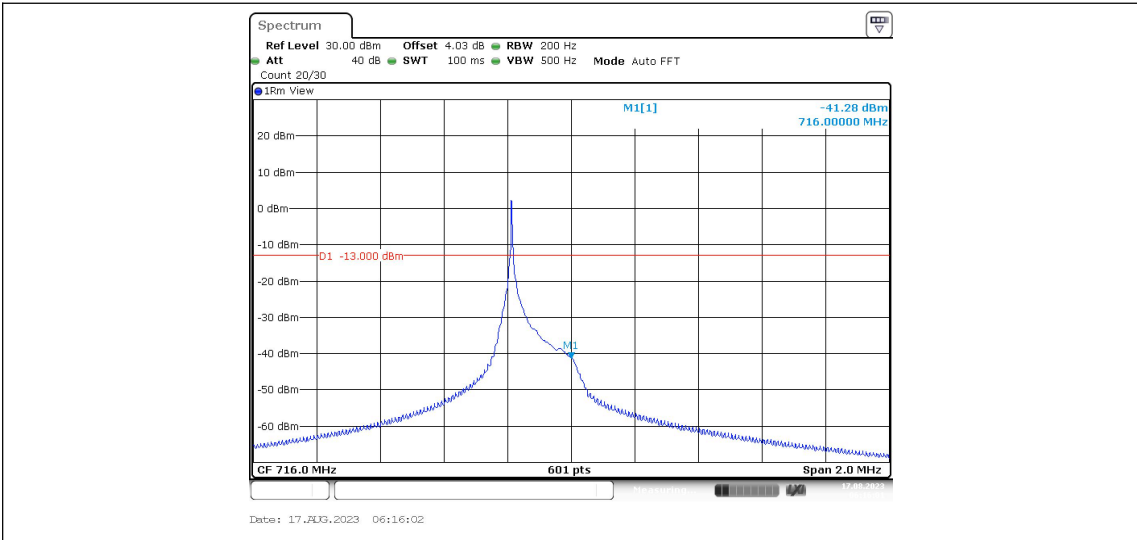

Band12-Stand-Alone-NaN-QPSK-23179-1@0-3.75kHz--41.28-PASS