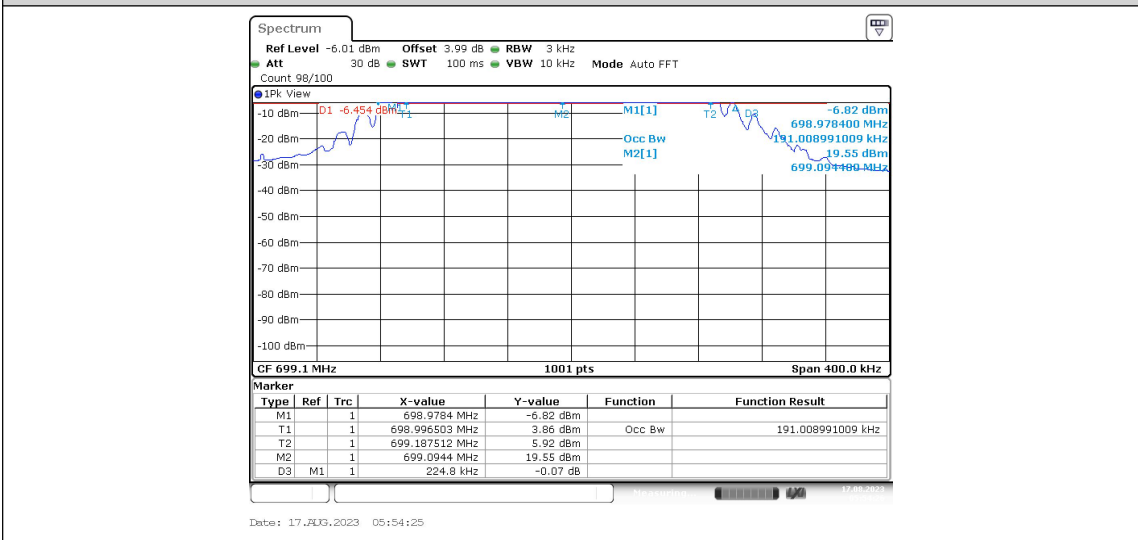

**Band12-Stand-Alone-NaN-BPSK-23179-12@0-15kHz-0.225-0.195-PASS**

**Band12-Stand-Alone-NaN-QPSK-23011-1@0-15kHz-0.118-0.129-PASS**

**Band12-Stand-Alone-NaN-QPSK-23011-12@0-15kHz-0.225-0.191-PASS**

## Appendix D: Band Edge for NB1