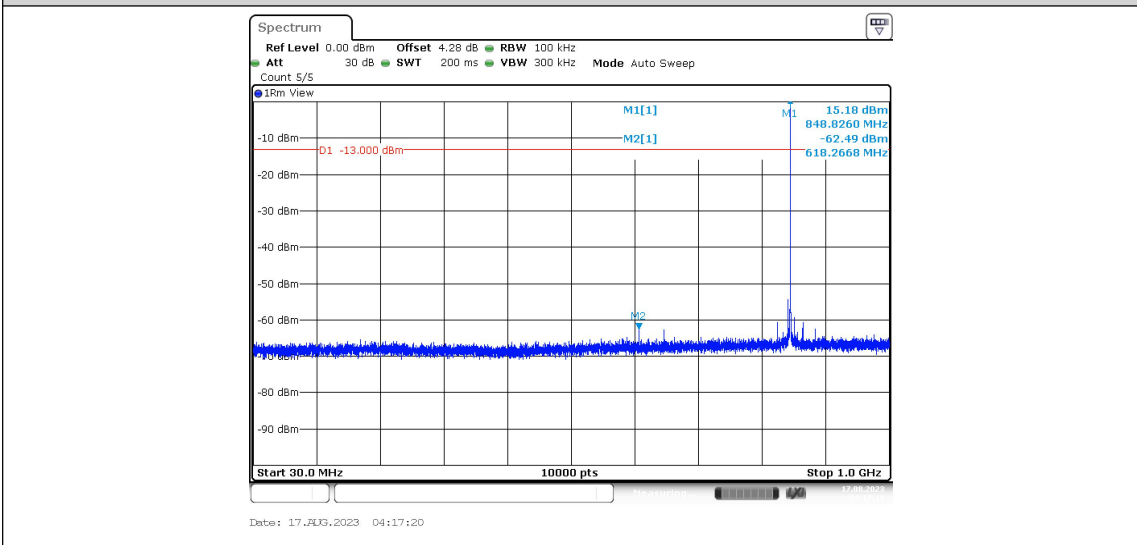

Band5-Stand-Alone-NaN-BPSK-20649-1@0-15kHz-0.15-30--50.34--23-PASS