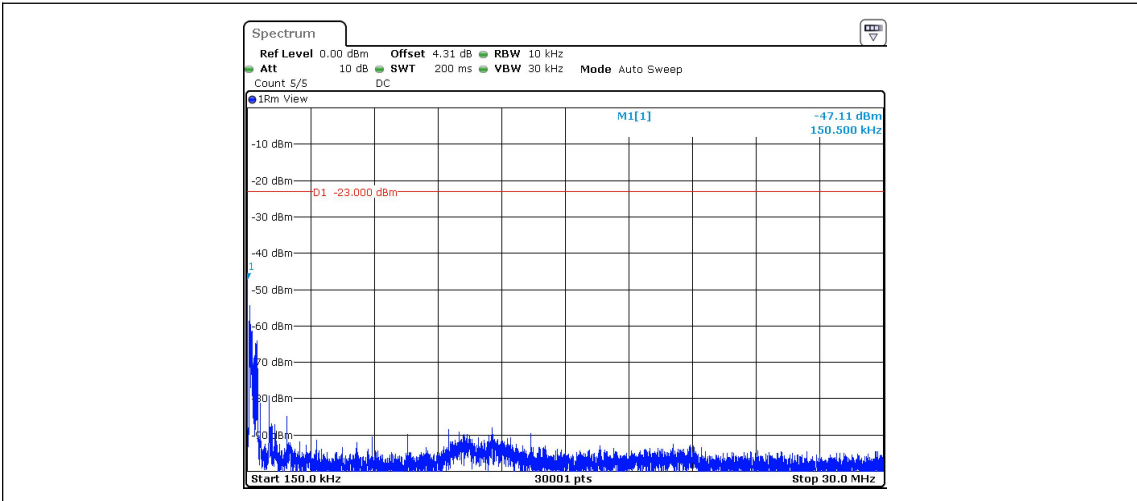

Band5-Stand-Alone-NaN-QPSK-20525-12@0-15kHz-0.009-0.15--45.3--33-PASS