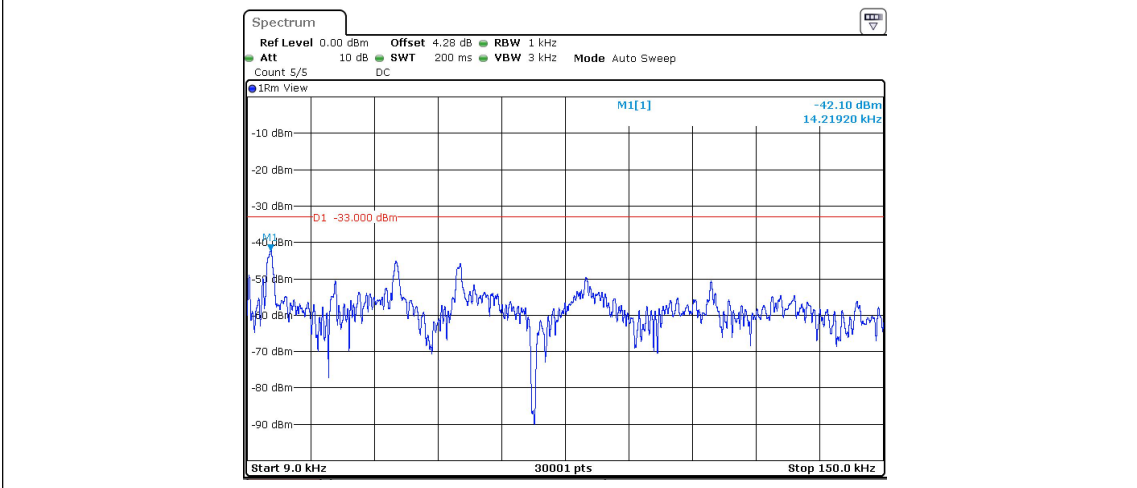

Band5-Stand-Alone-NaN-BPSK-20525-1@11-15kHz-1000-10000--49.82--13-PASS