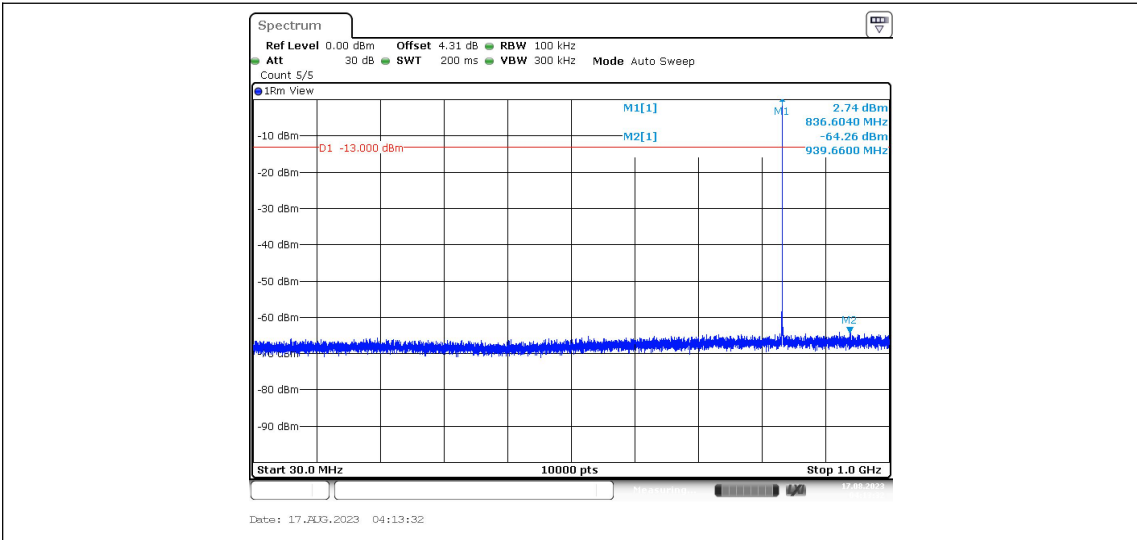

Band5-Stand-Alone-NaN-BPSK-20525-1@11-15kHz-0.15-30--45.66--23-PASS