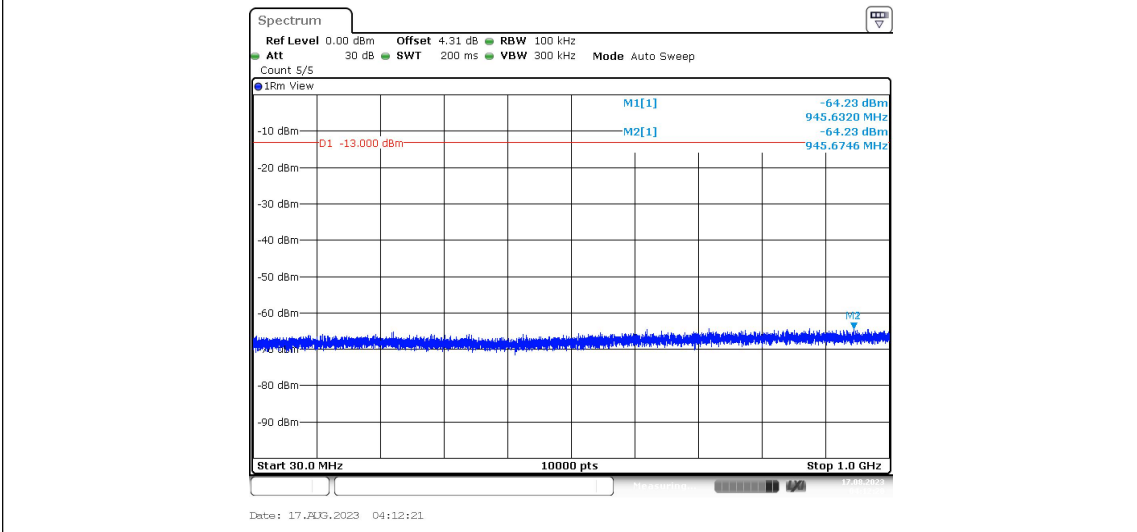

Band5-Stand-Alone-NaN-BPSK-20525-1@0-15kHz-0.009-0.15--43.64--33-PASS

Band5-Stand-Alone-NaN-BPSK-20525-1@0-15kHz-0.15-30--51.05--23-PASS

Band5-Stand-Alone-NaN-BPSK-20525-1@0-15kHz-30-1000--64.23--13-PASS