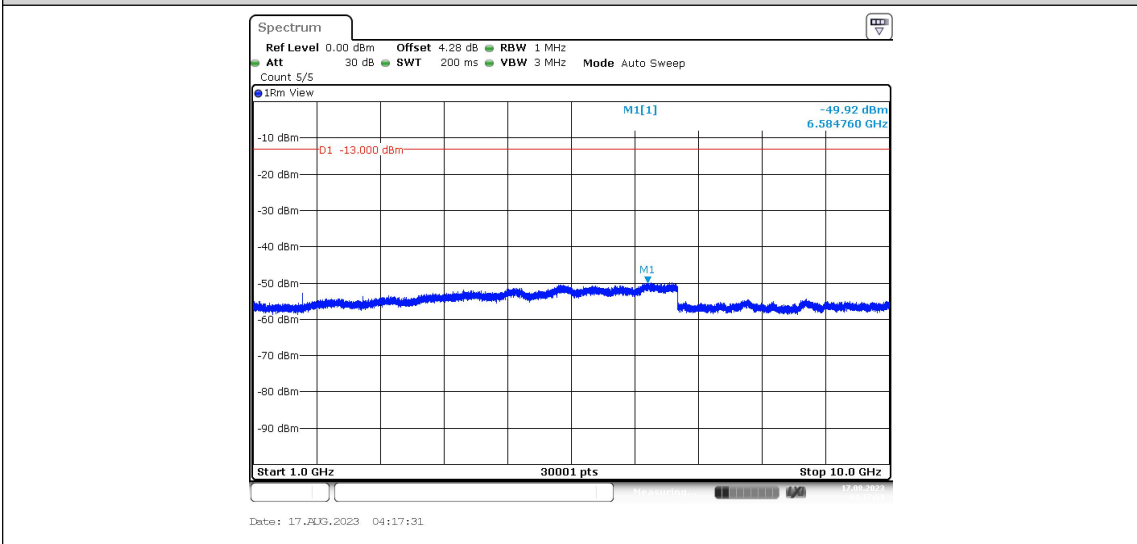

Band5-Stand-Alone-NaN-BPSK-20649-1@0-15kHz-30-1000--62.49--13-PASS