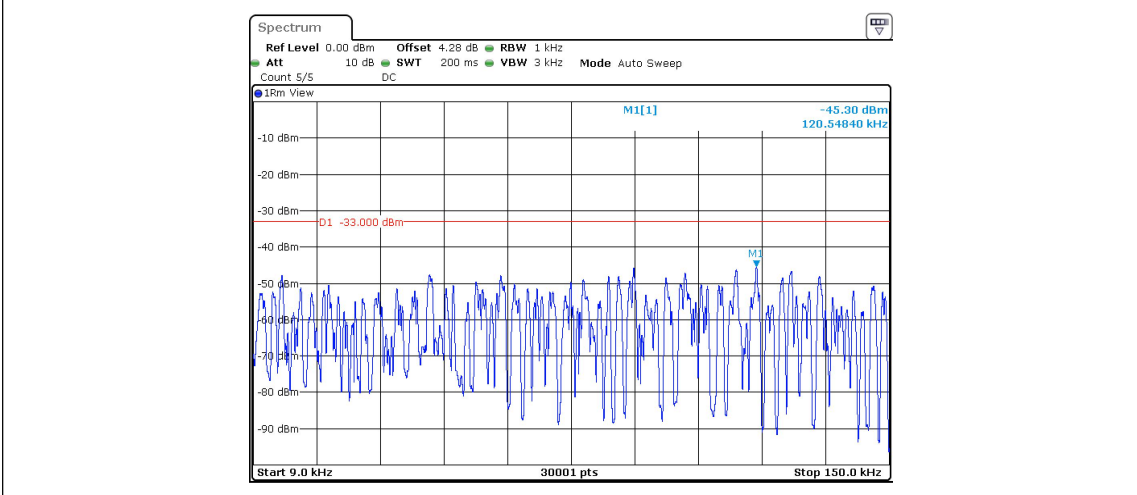

Band5-Stand-Alone-NaN-BPSK-20649-1@11-15kHz-1000-10000--49.89--13-PASS