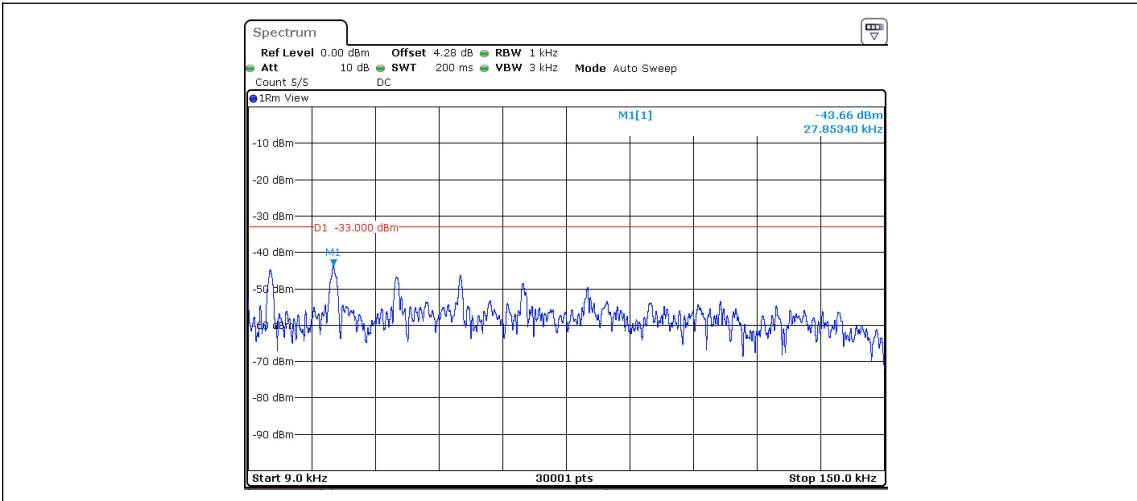

Band5-Stand-Alone-NaN-BPSK-20649-1@0-15kHz-1000-10000--49.92--13-PASS