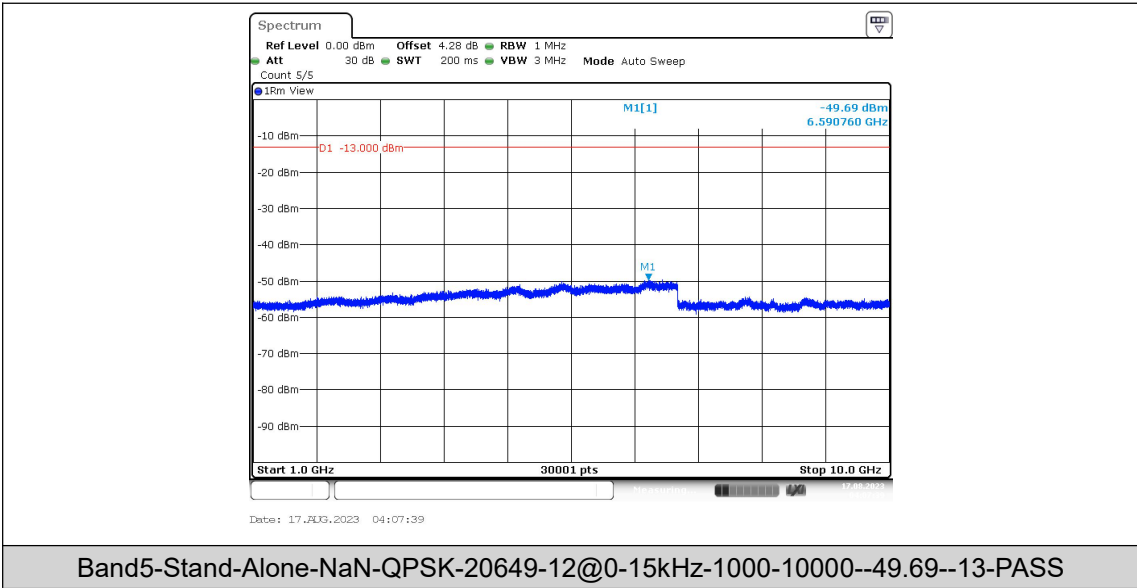

Band5-Stand-Alone-NaN-QPSK-20649-12@0-15kHz-30-1000--64.49--13-PASS