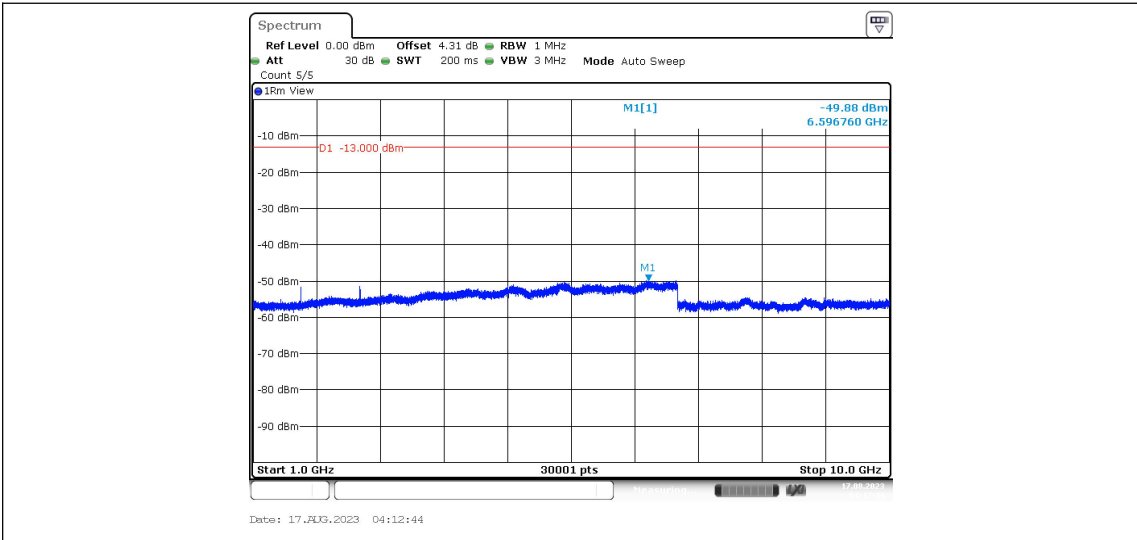

Band5-Stand-Alone-NaN-BPSK-20525-1@0-15kHz-0.009-0.15--43.64--33-PASS

Band5-Stand-Alone-NaN-BPSK-20525-1@0-15kHz-0.15-30--51.05--23-PASS

Band5-Stand-Alone-NaN-BPSK-20525-1@0-15kHz-30-1000--64.23--13-PASS