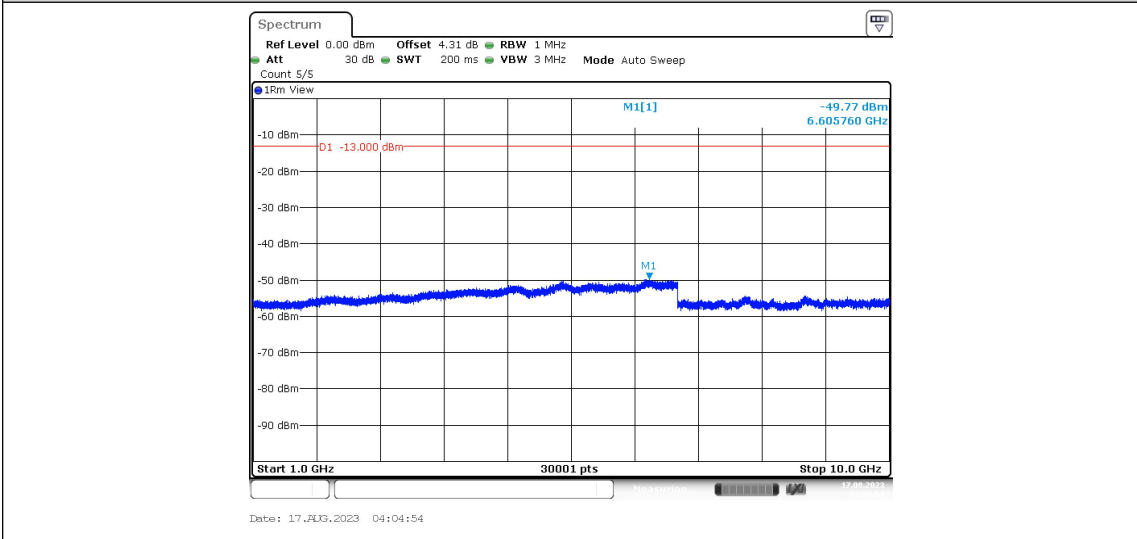

Band5-Stand-Alone-NaN-QPSK-20525-12@0-15kHz-30-1000--64.2--13-PASS