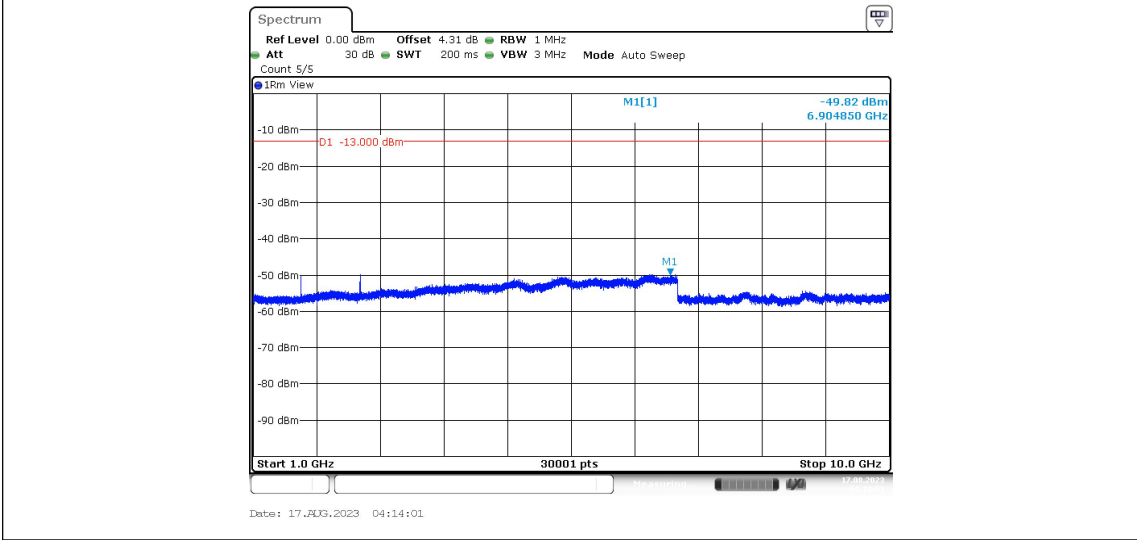

Band5-Stand-Alone-NaN-BPSK-20525-1@11-15kHz-30-1000--64.26--13-PASS