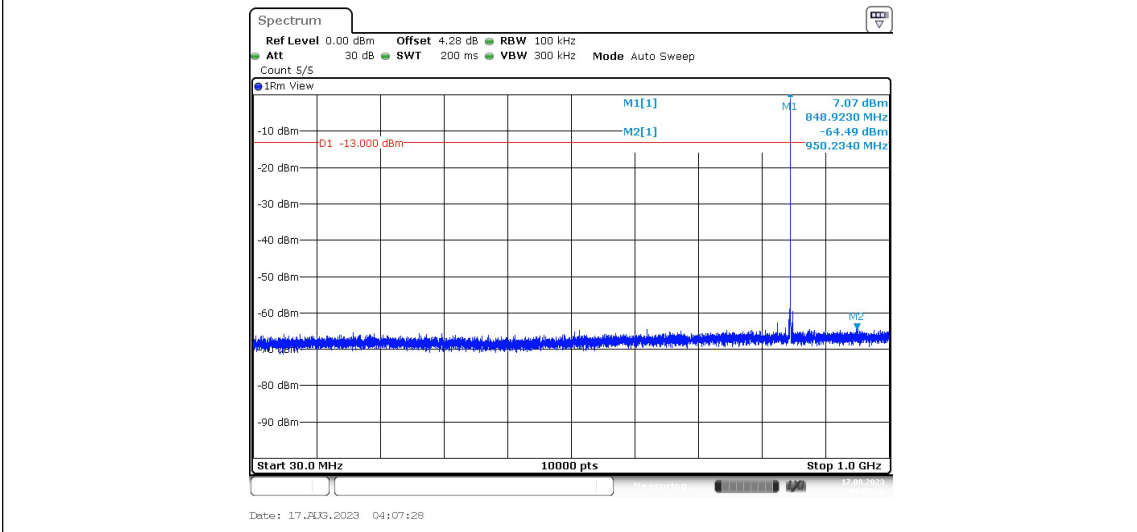

Band5-Stand-Alone-NaN-QPSK-20649-12@0-15kHz-0.15-30--44.44--23-PASS