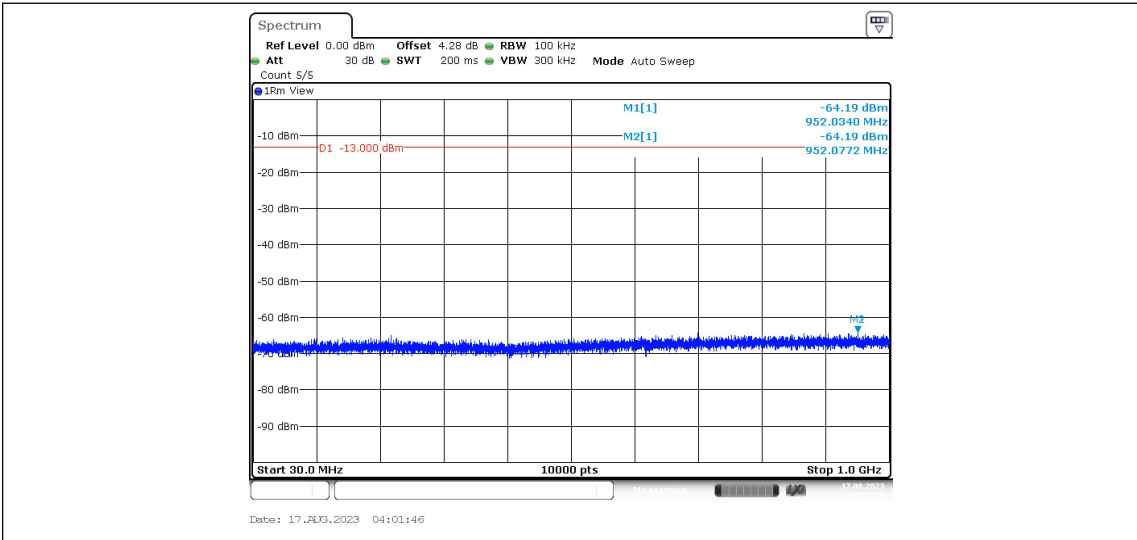

Band5-Stand-Alone-NaN-QPSK-20401-12@0-15kHz-0.15-30--51.92--23-PASS