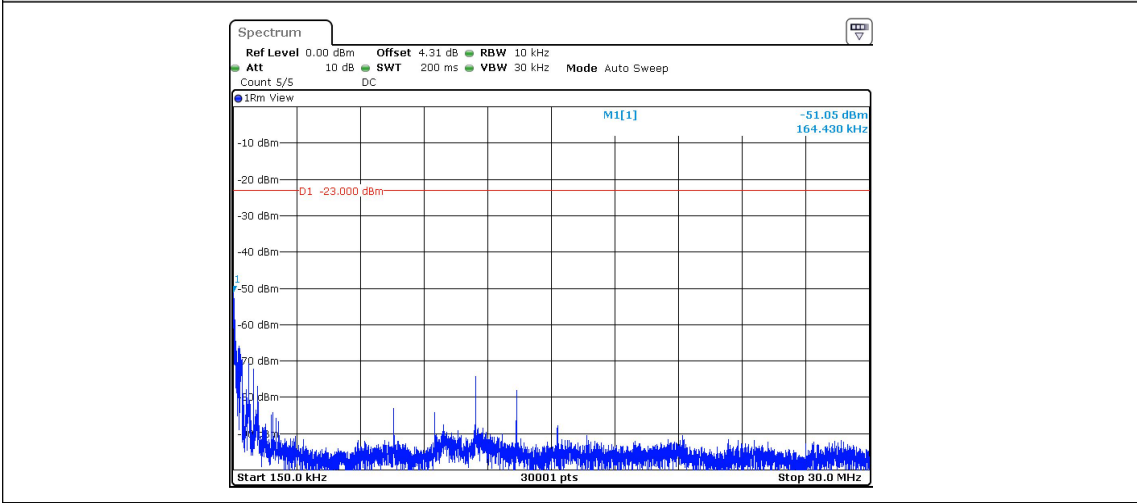

Band5-Stand-Alone-NaN-BPSK-20525-1@0-15kHz-0.009-0.15--43.64--33-PASS

Band5-Stand-Alone-NaN-BPSK-20525-1@0-15kHz-0.15-30--51.05--23-PASS

Band5-Stand-Alone-NaN-BPSK-20525-1@0-15kHz-30-1000--64.23--13-PASS