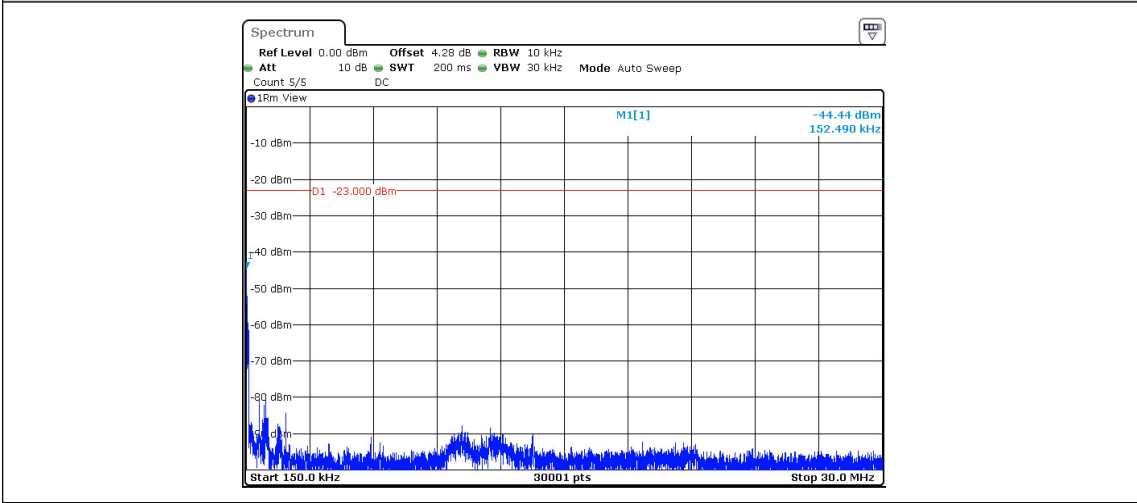

Band5-Stand-Alone-NaN-QPSK-20649-12@0-15kHz-0.009-0.15--44.46--33-PASS