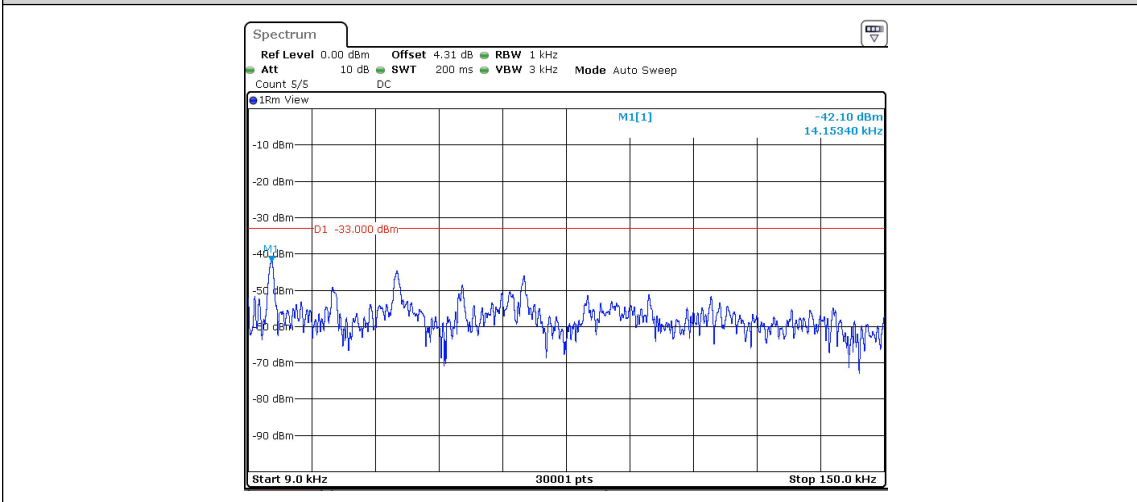

Band5-Stand-Alone-NaN-BPSK-20525-1@0-15kHz-1000-10000--49.88--13-PASS