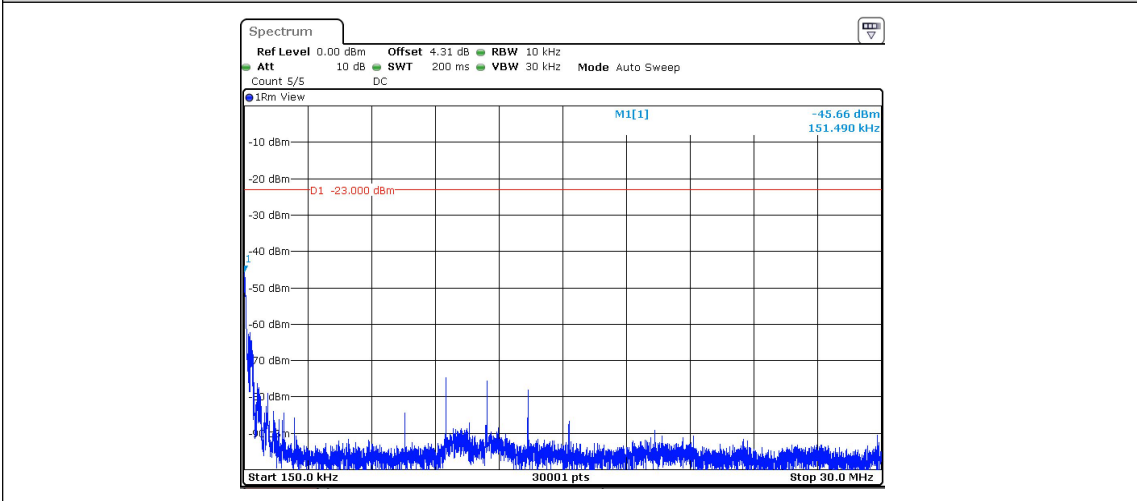

Band5-Stand-Alone-NaN-BPSK-20525-1@0-15kHz-0.009-0.15--43.64--33-PASS

Band5-Stand-Alone-NaN-BPSK-20525-1@0-15kHz-0.15-30--51.05--23-PASS

Band5-Stand-Alone-NaN-BPSK-20525-1@0-15kHz-30-1000--64.23--13-PASS

Band5-Stand-Alone-NaN-BPSK-20525-1@0-15kHz-1000-10000--49.88--13-PASS

Band5-Stand-Alone-NaN-BPSK-20525-1@11-15kHz-0.009-0.15--42.1--33-PASS

Band5-Stand-Alone-NaN-BPSK-20525-1@11-15kHz-0.15-30--45.66--23-PASS