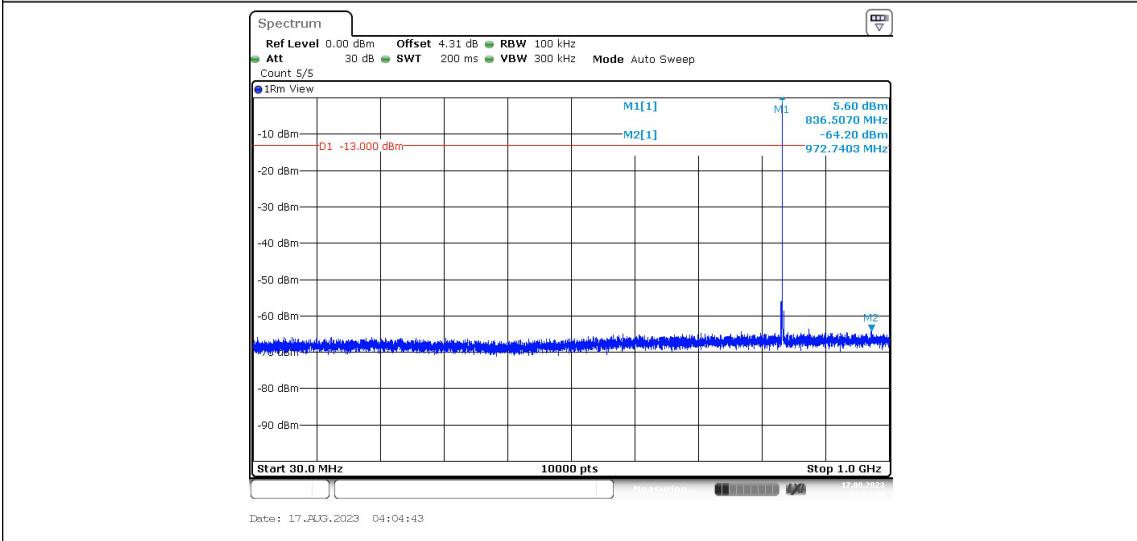

Band5-Stand-Alone-NaN-QPSK-20525-12@0-15kHz-0.15-30--47.11--23-PASS