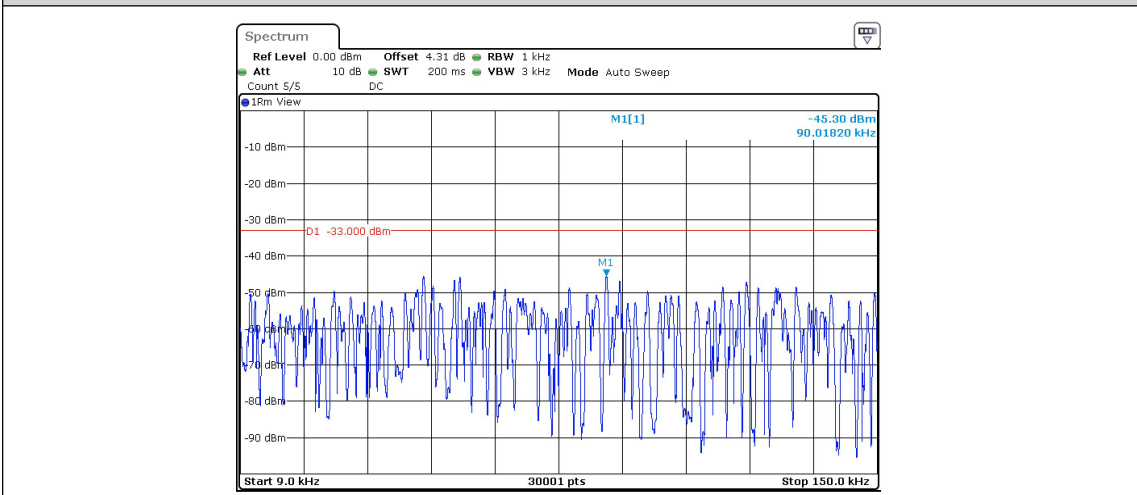

Band5-Stand-Alone-NaN-QPSK-20401-12@0-15kHz-1000-10000--49.53--13-PASS