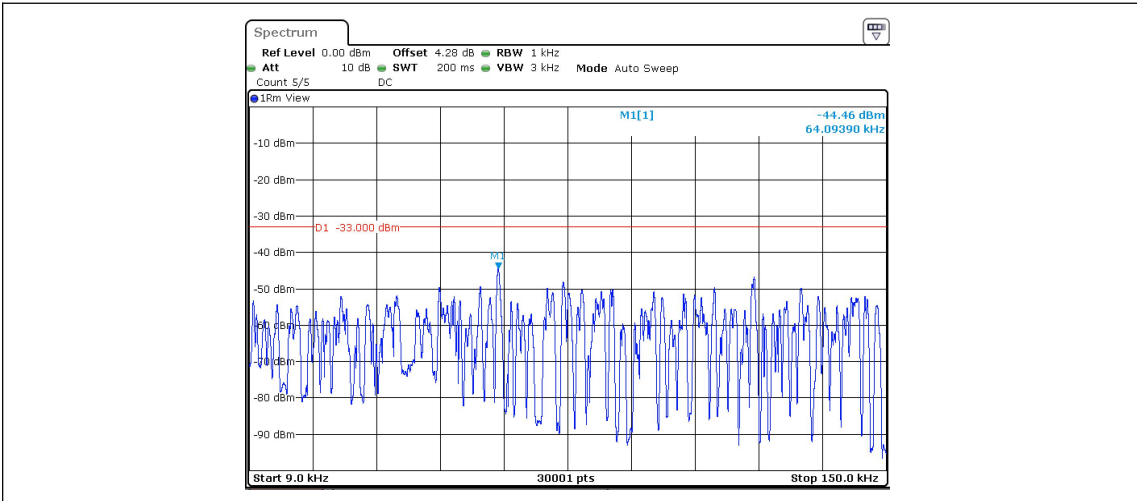

Band5-Stand-Alone-NaN-QPSK-20525-12@0-15kHz-0.15-30--47.11--23-PASS

Band5-Stand-Alone-NaN-QPSK-20525-12@0-15kHz-30-1000--64.2--13-PASS

Band5-Stand-Alone-NaN-QPSK-20525-12@0-15kHz-1000-10000--49.77--13-PASS