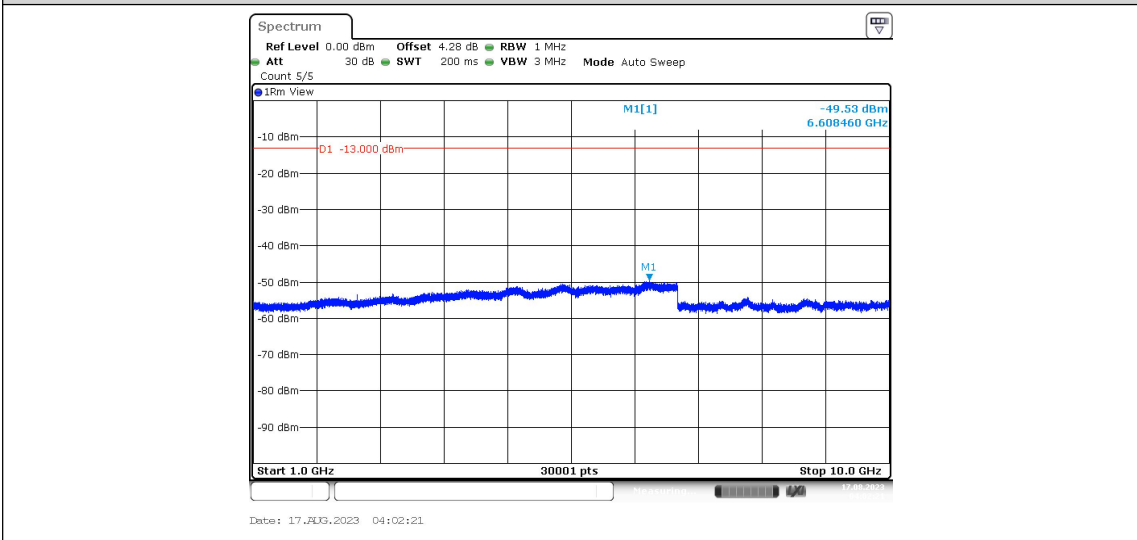

Band5-Stand-Alone-NaN-QPSK-20401-12@0-15kHz-30-1000--64.19--13-PASS