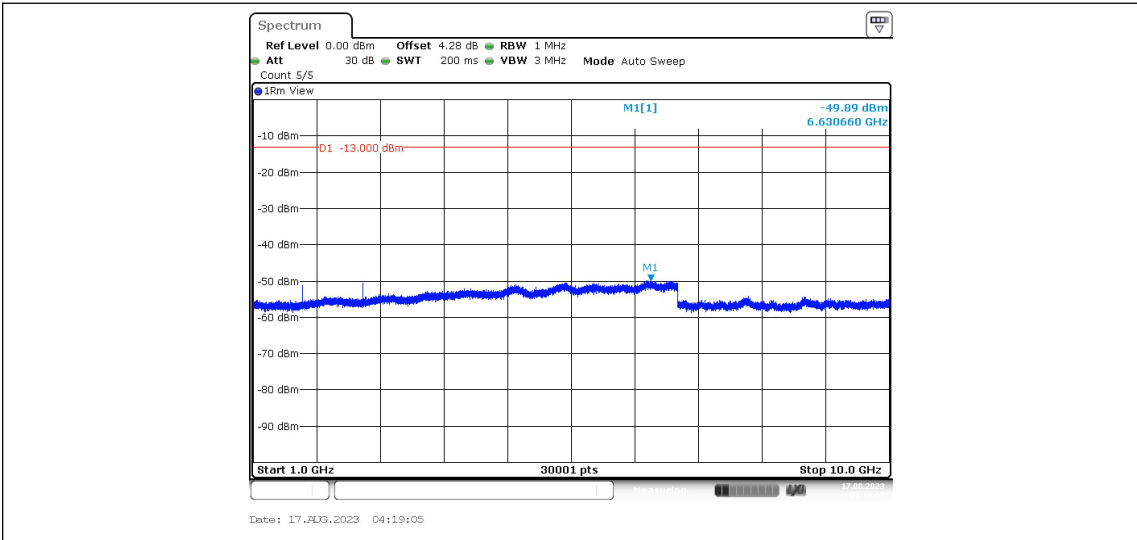

Band5-Stand-Alone-NaN-BPSK-20649-1@11-15kHz-30-1000--63.99--13-PASS