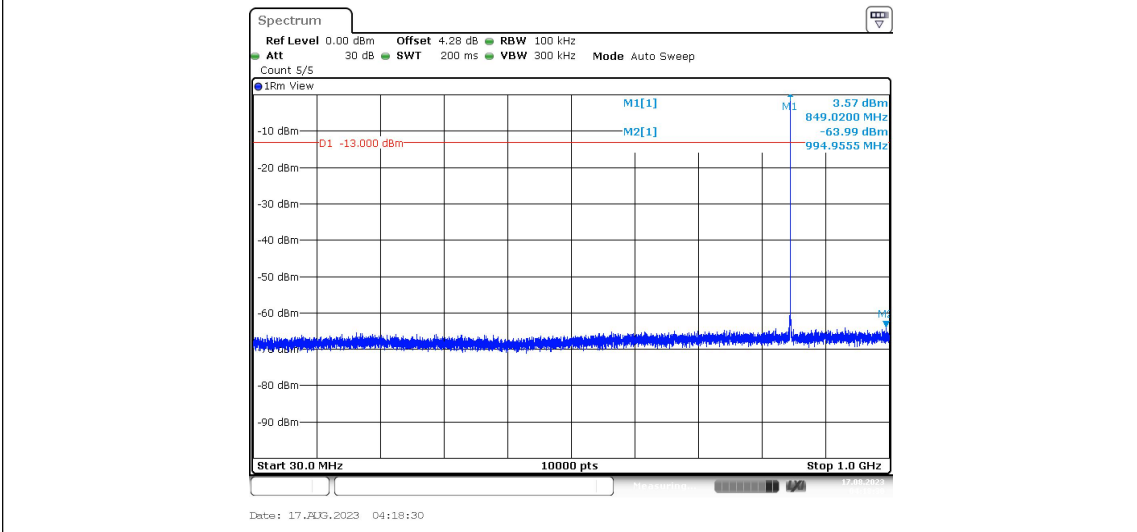

Band5-Stand-Alone-NaN-BPSK-20649-1@11-15kHz-0.15-30--49.67--23-PASS