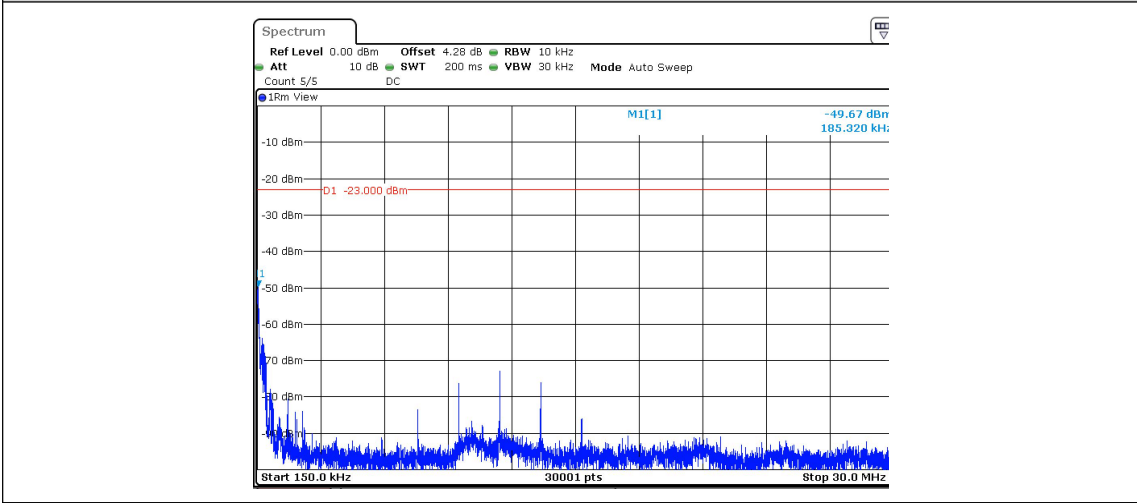

Band5-Stand-Alone-NaN-BPSK-20649-1@11-15kHz-0.009-0.15--43.66--33-PASS