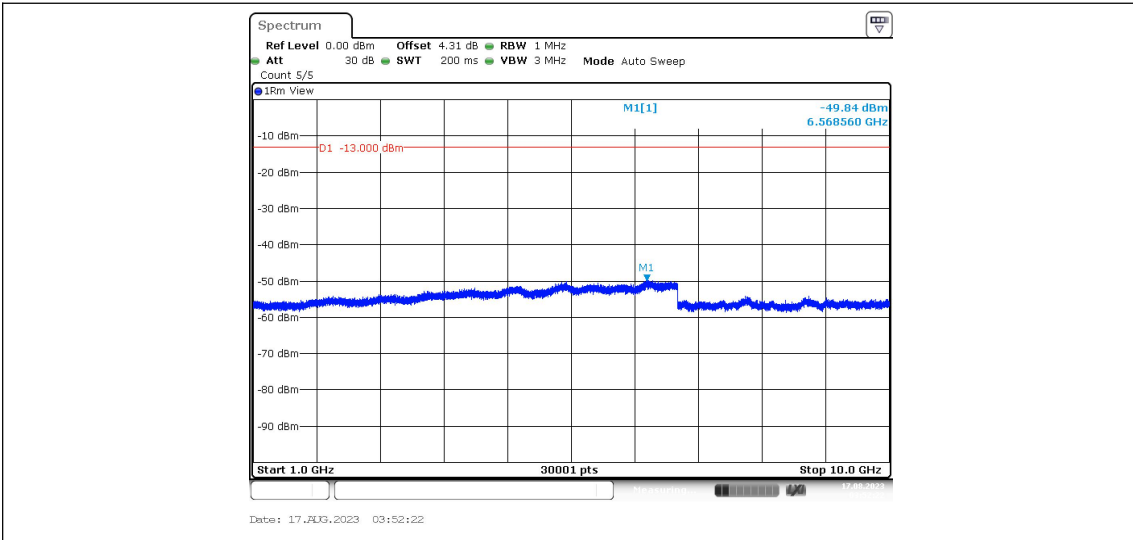

Band5-Stand-Alone-NaN-QPSK-20525-1@0-3.75kHz-30-1000--64.5--13-PASS