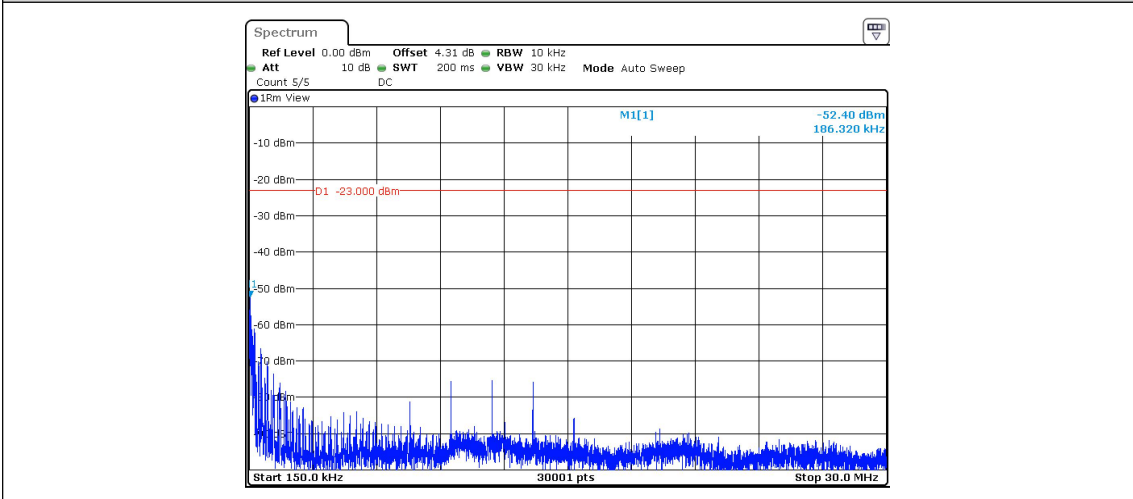

Band5-Stand-Alone-NaN-QPSK-20525-1@47-3.75kHz-0.009-0.15--46.05--33-PASS