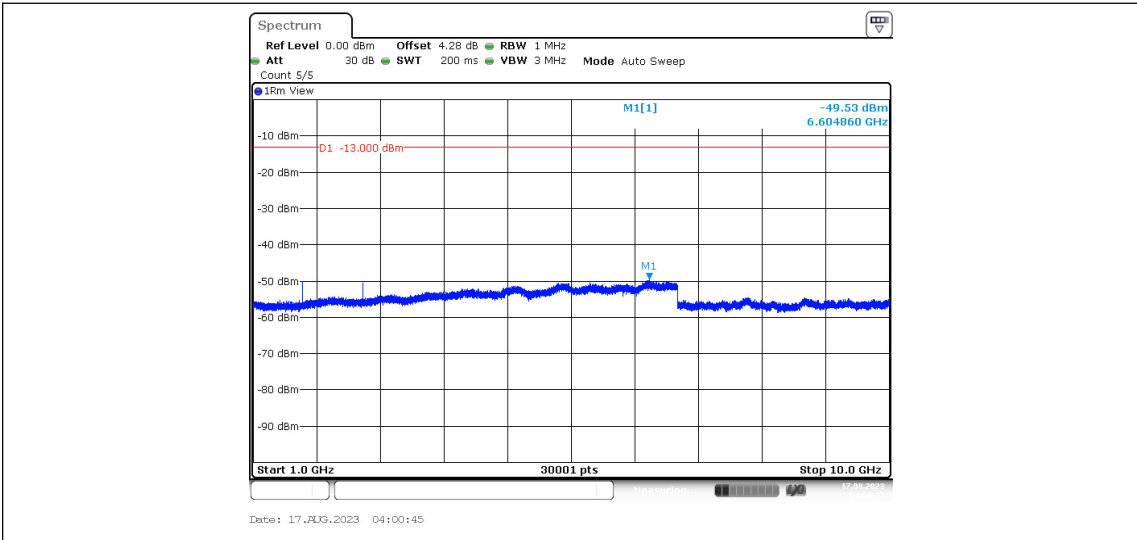

Band5-Stand-Alone-NaN-QPSK-20649-1@47-3.75kHz-30-1000--64.35--13-PASS