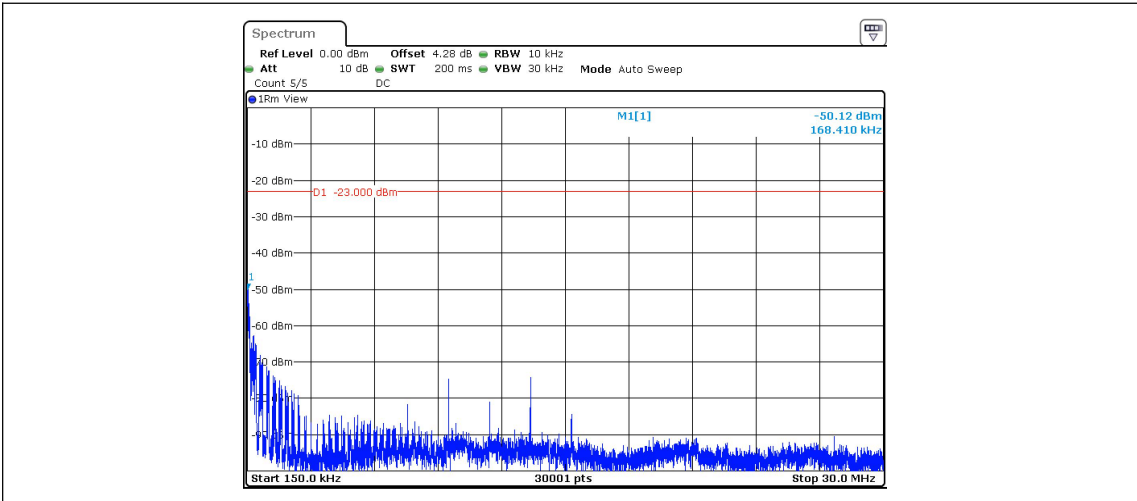

Band5-Stand-Alone-NaN-QPSK-20401-1@0-3.75kHz-30-1000--64.22--13-PASS

Band5-Stand-Alone-NaN-QPSK-20401-1@0-3.75kHz-1000-10000--48.37--13-PASS

Band5-Stand-Alone-NaN-QPSK-20401-1@47-3.75kHz-0.009-0.15--46.98--33-PASS