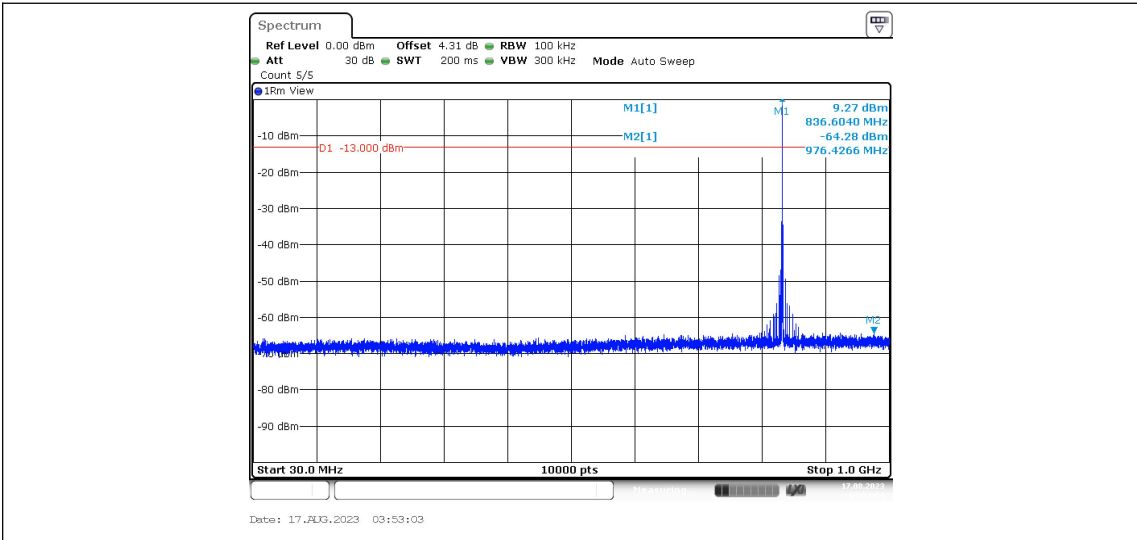

Band5-Stand-Alone-NaN-QPSK-20525-1@47-3.75kHz-0.15-30--52.4--23-PASS