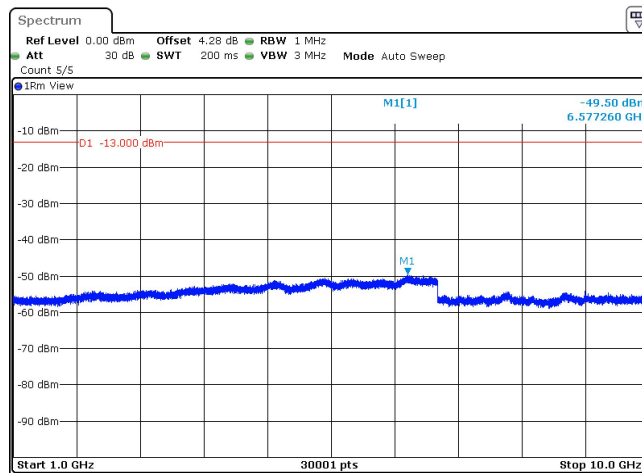

Band5-Stand-Alone-NaN-BPSK-20401-1@11-15kHz-30-1000--64.13--13-PASS

Date: 17_AUG_2023 04:10:41

Band5-Stand-Alone-NaN-BPSK-20401-1@11-15kHz-1000-10000--49.5--13-PASS