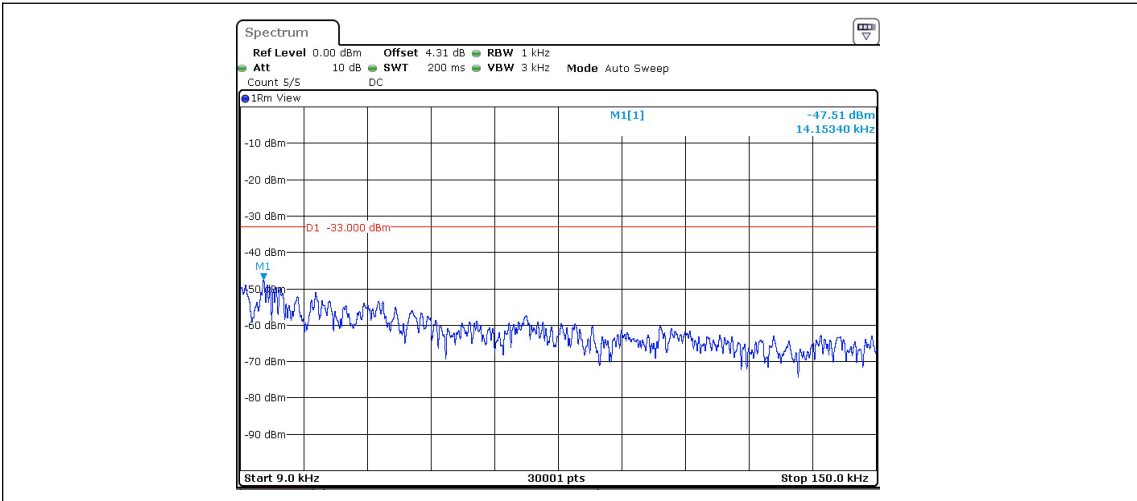

Band5-Stand-Alone-NaN-QPSK-20401-1@47-3.75kHz-1000-10000--49.79--13-PASS