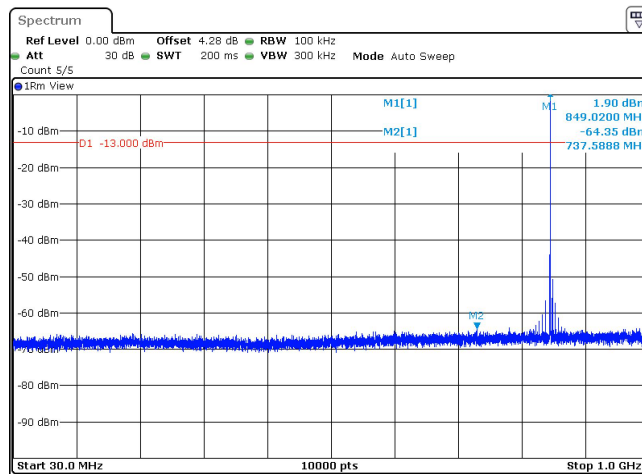

Band5-Stand-Alone-NaN-QPSK-20649-1@47-3.75kHz-0.15-30--55.24--23-PASS