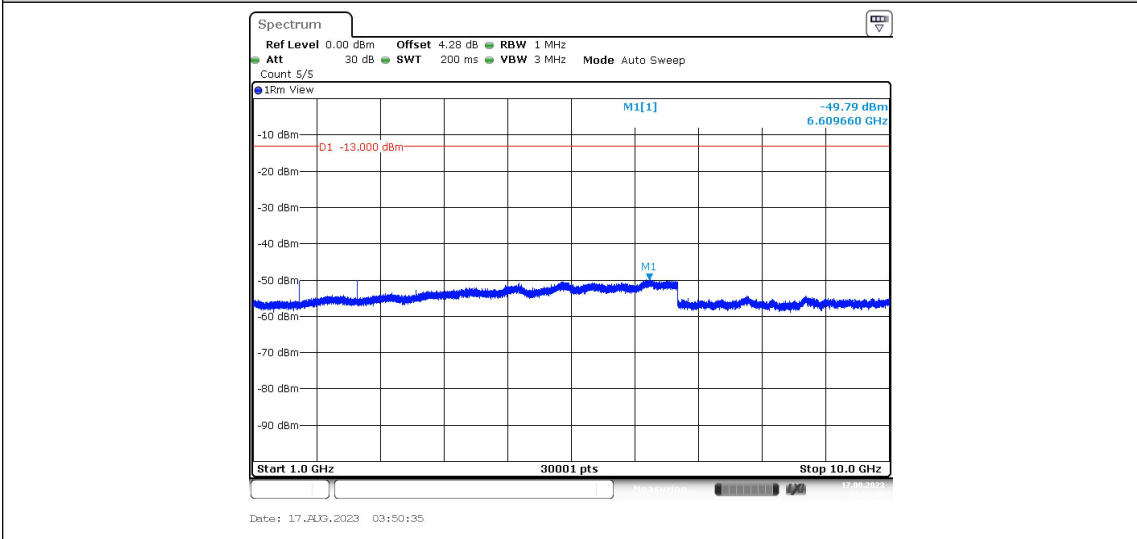

Band5-Stand-Alone-NaN-QPSK-20401-1@47-3.75kHz-30-1000--64.08--13-PASS