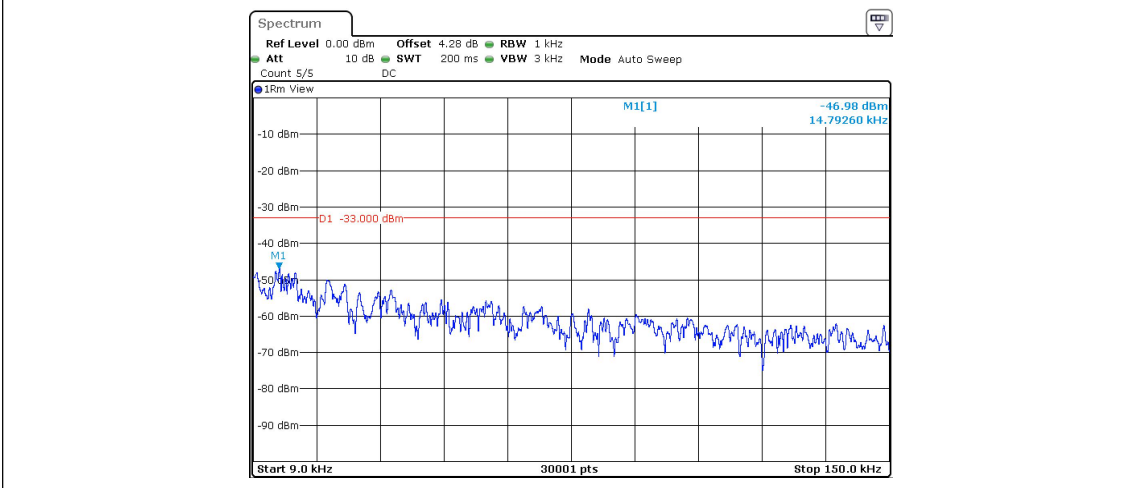

Band5-Stand-Alone-NaN-QPSK-20401-1@0-3.75kHz-30-1000--64.22--13-PASS

Band5-Stand-Alone-NaN-QPSK-20401-1@0-3.75kHz-1000-10000--48.37--13-PASS

Band5-Stand-Alone-NaN-QPSK-20401-1@47-3.75kHz-0.009-0.15--46.98--33-PASS