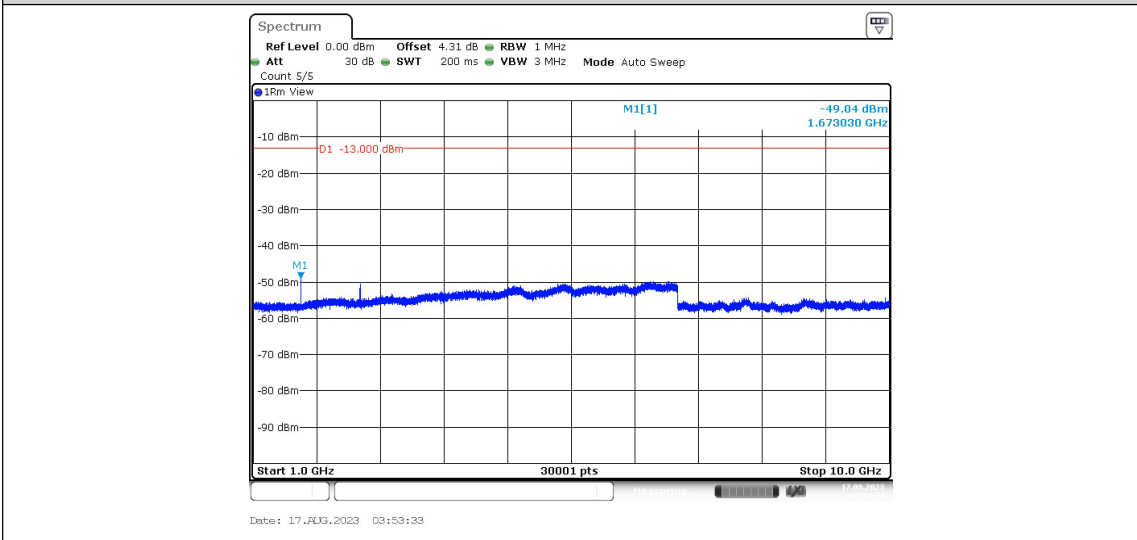

Band5-Stand-Alone-NaN-QPSK-20525-1@47-3.75kHz-30-1000--64.28--13-PASS