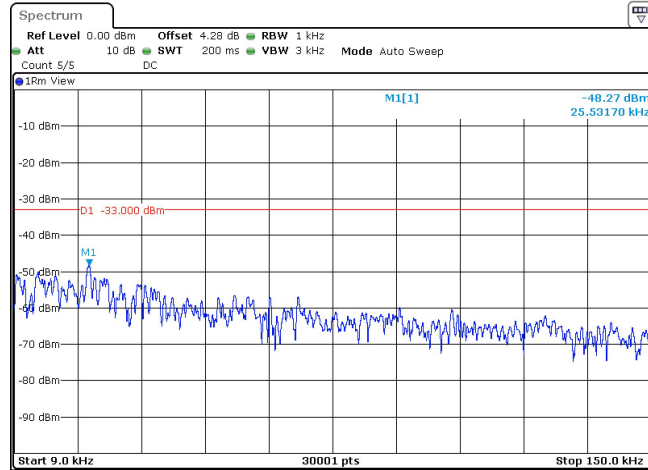

Band5-Stand-Alone-NaN-QPSK-20649-1@0-3.75kHz-1000-10000--49.64--13-PASS