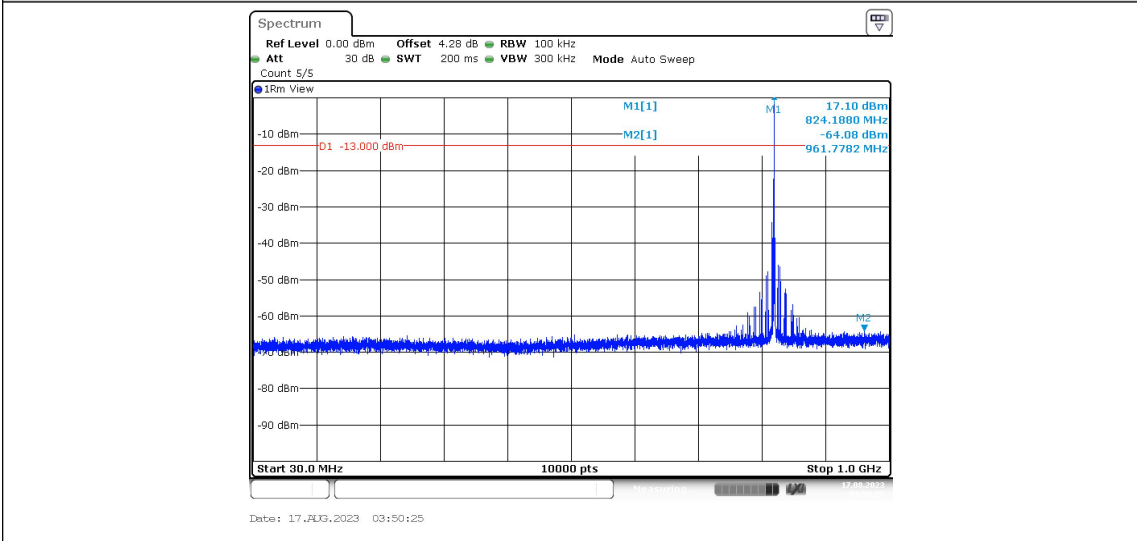

Band5-Stand-Alone-NaN-QPSK-20401-1@47-3.75kHz-0.15-30--50.12--23-PASS