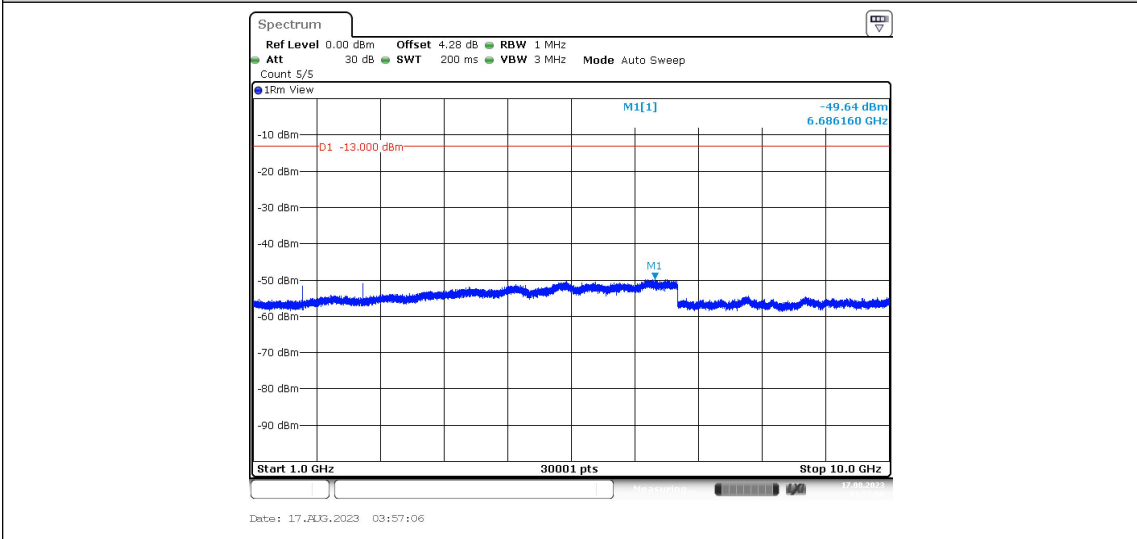

Band5-Stand-Alone-NaN-QPSK-20649-1@0-3.75kHz-30-1000--64.65--13-PASS