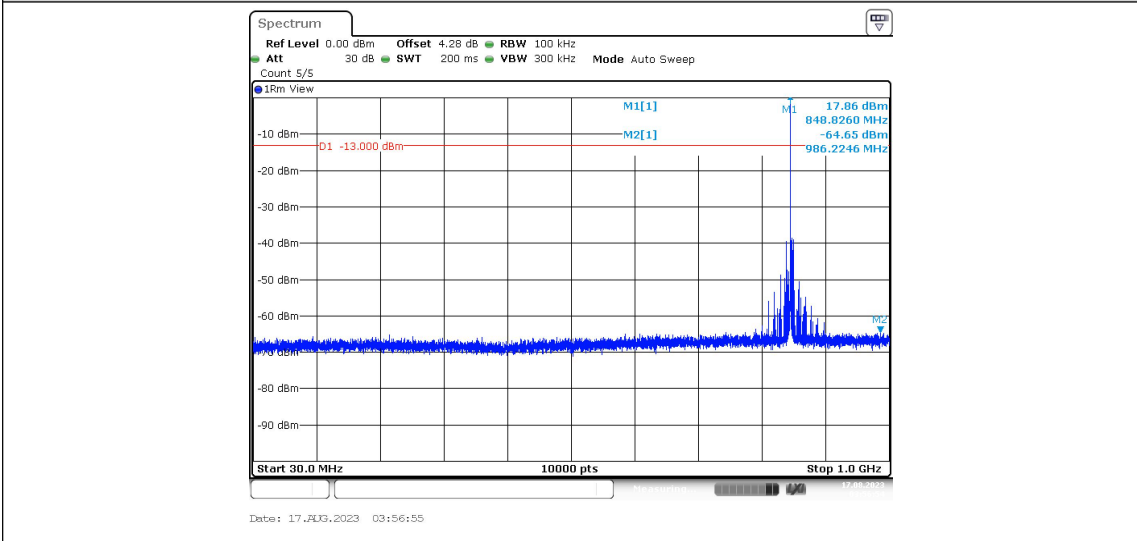

Band5-Stand-Alone-NaN-QPSK-20649-1@0-3.75kHz-0.15-30--54.28--23-PASS