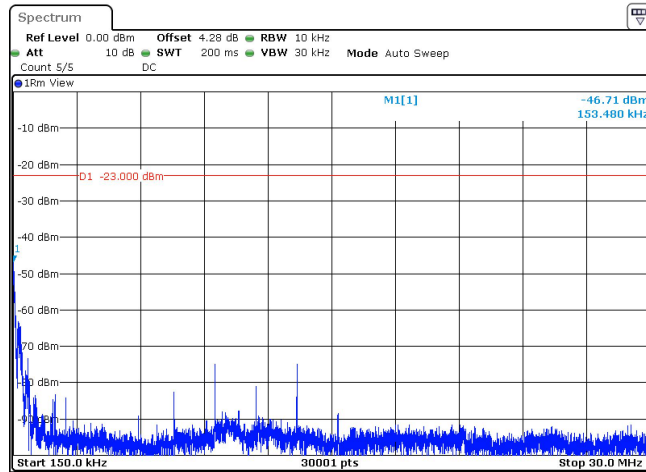

Band5-Stand-Alone-NaN-BPSK-20401-1@11-15kHz-0.009-0.15--77.16--33-PASS