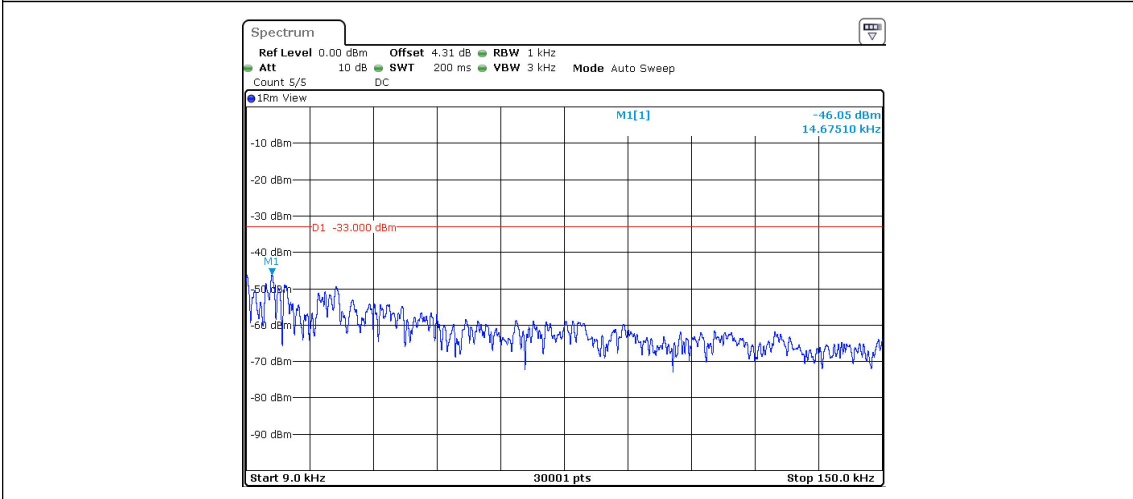

Band5-Stand-Alone-NaN-QPSK-20525-1@0-3.75kHz-1000-10000--49.84--13-PASS