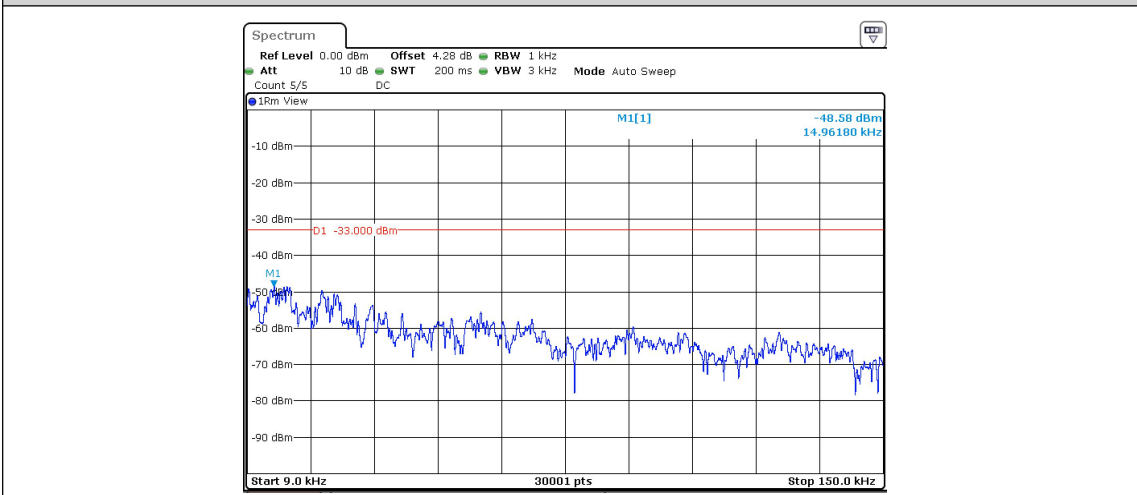

Band5-Stand-Alone-NaN-QPSK-20525-1@47-3.75kHz-1000-10000--49.04--13-PASS