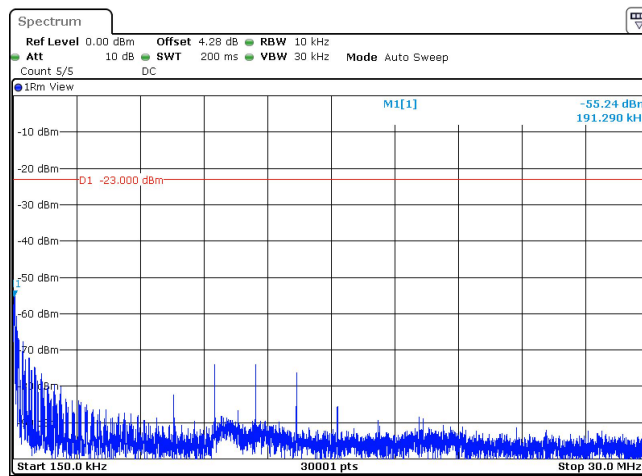

Band5-Stand-Alone-NaN-QPSK-20649-1@47-3.75kHz-0.009-0.15--48.27--33-PASS