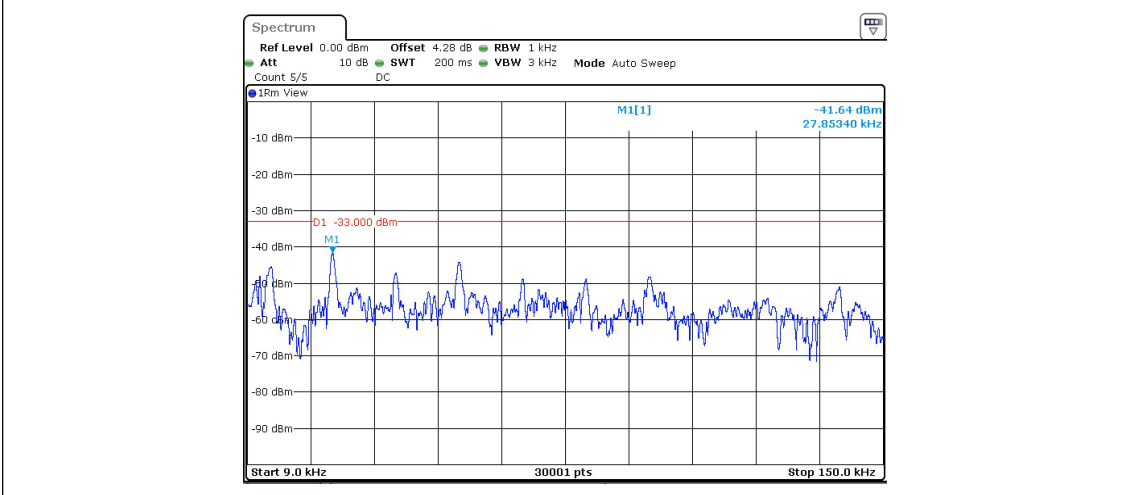

Band5-Stand-Alone-NaN-QPSK-20649-1@47-3.75kHz-1000-10000--49.53--13-PASS