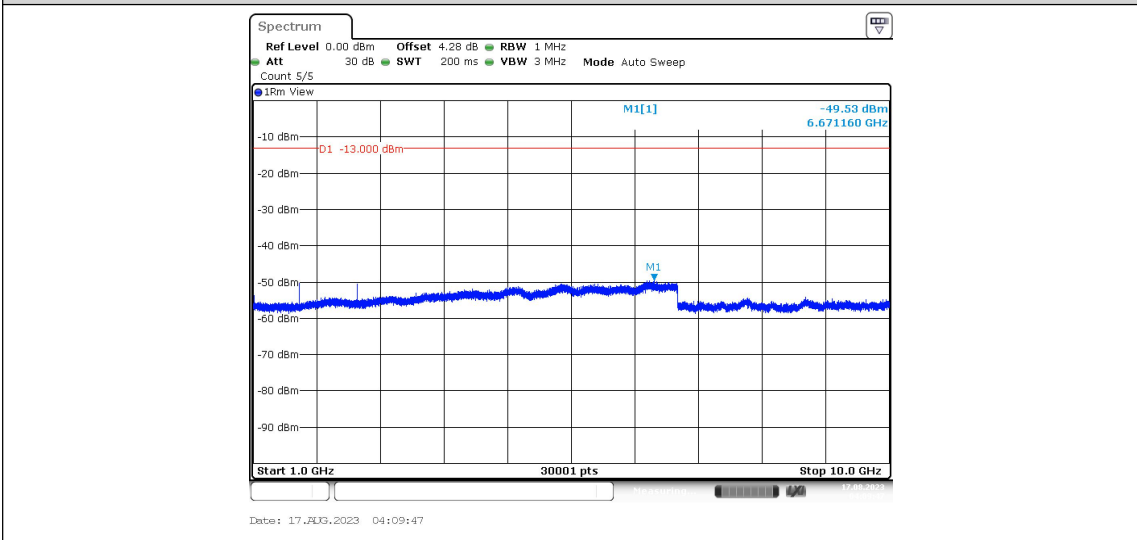

Band5-Stand-Alone-NaN-BPSK-20401-1@0-15kHz-30-1000--64.37--13-PASS