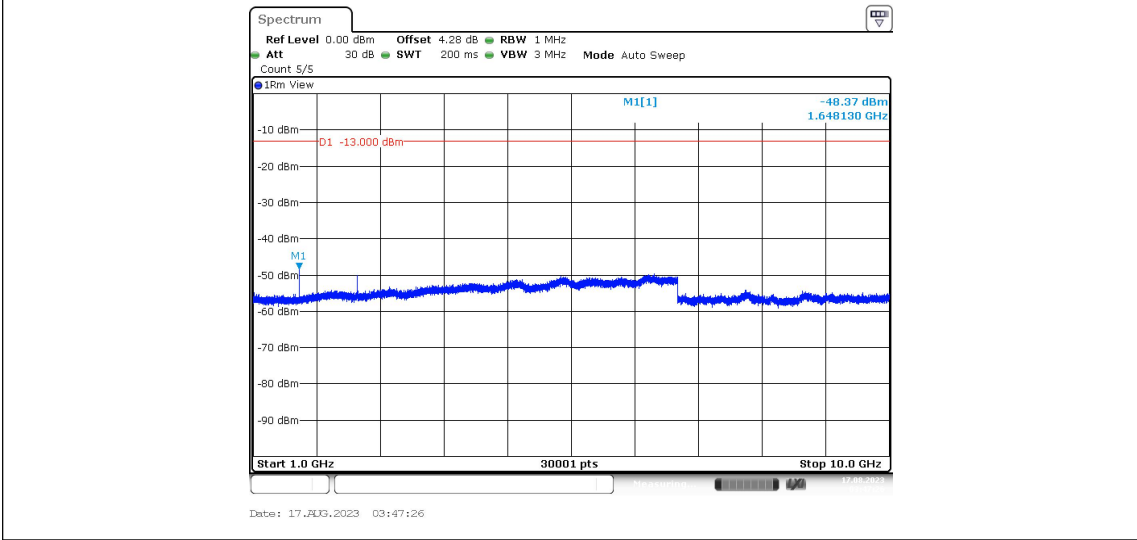

Band5-Stand-Alone-NaN-QPSK-20401-1@0-3.75kHz-30-1000--64.22--13-PASS

Band5-Stand-Alone-NaN-QPSK-20401-1@0-3.75kHz-1000-10000--48.37--13-PASS

Band5-Stand-Alone-NaN-QPSK-20401-1@47-3.75kHz-0.009-0.15--46.98--33-PASS