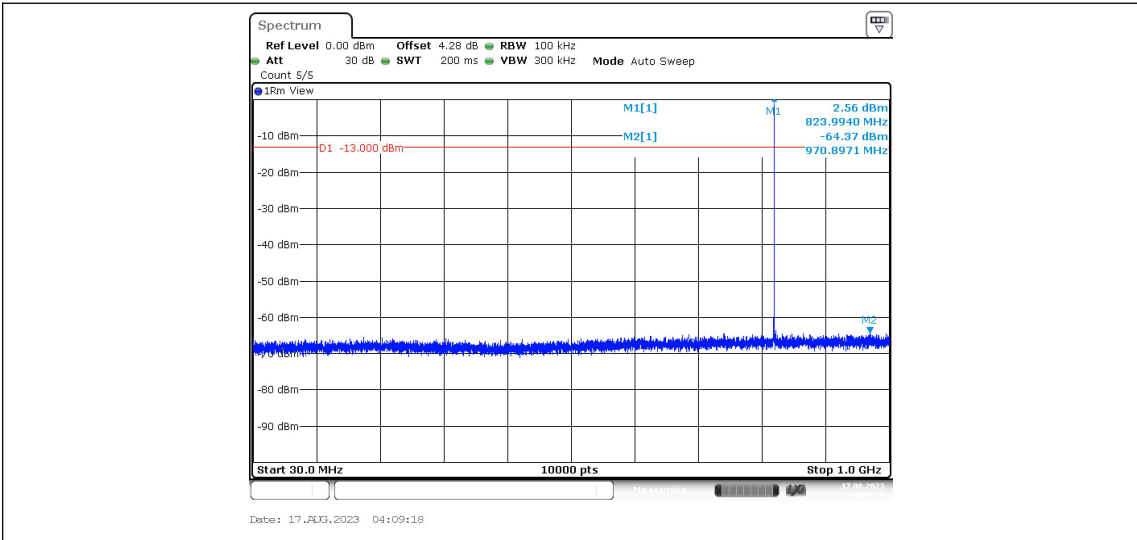

Band5-Stand-Alone-NaN-BPSK-20401-1@0-15kHz-0.15-30--48.33--23-PASS