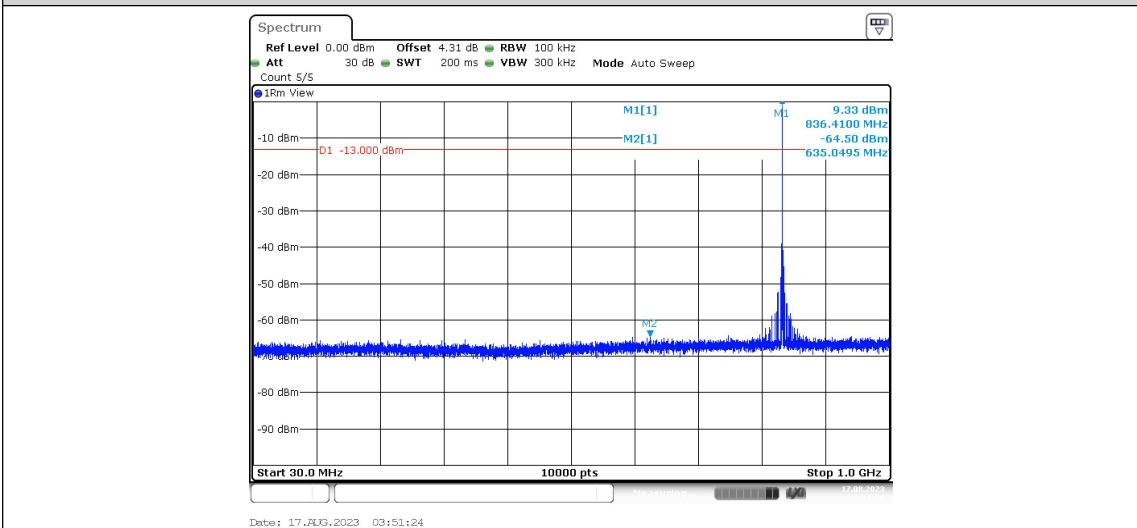

Band5-Stand-Alone-NaN-QPSK-20525-1@0-3.75kHz-0.15-30--54.41--23-PASS