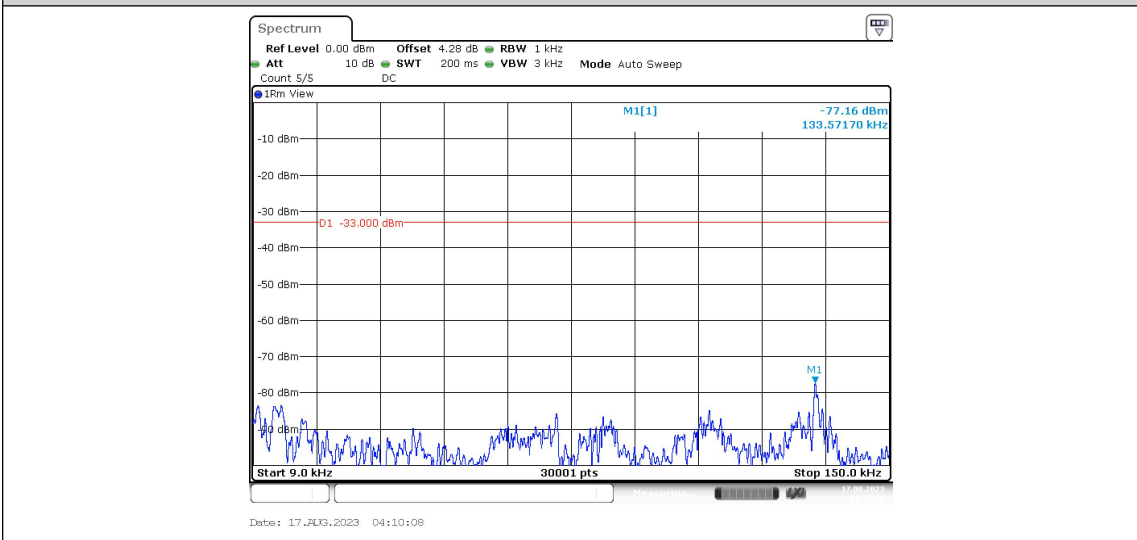

Band5-Stand-Alone-NaN-BPSK-20401-1@0-15kHz-1000-10000--49.53--13-PASS