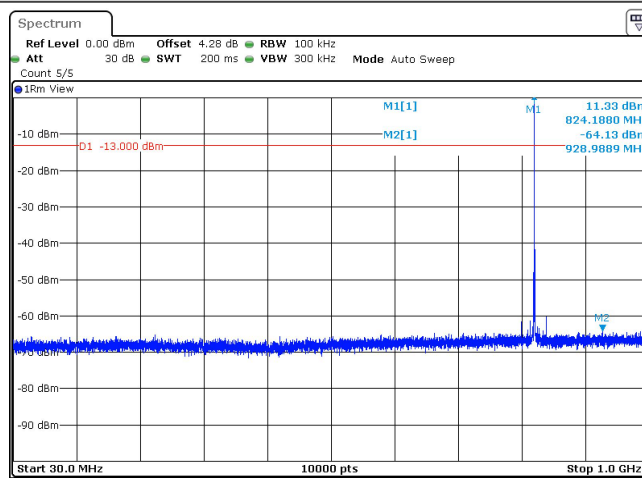

Band5-Stand-Alone-NaN-BPSK-20401-1@11-15kHz-0.15-30--46.71--23-PASS

Date: 17_AUG_2023 04:10:30