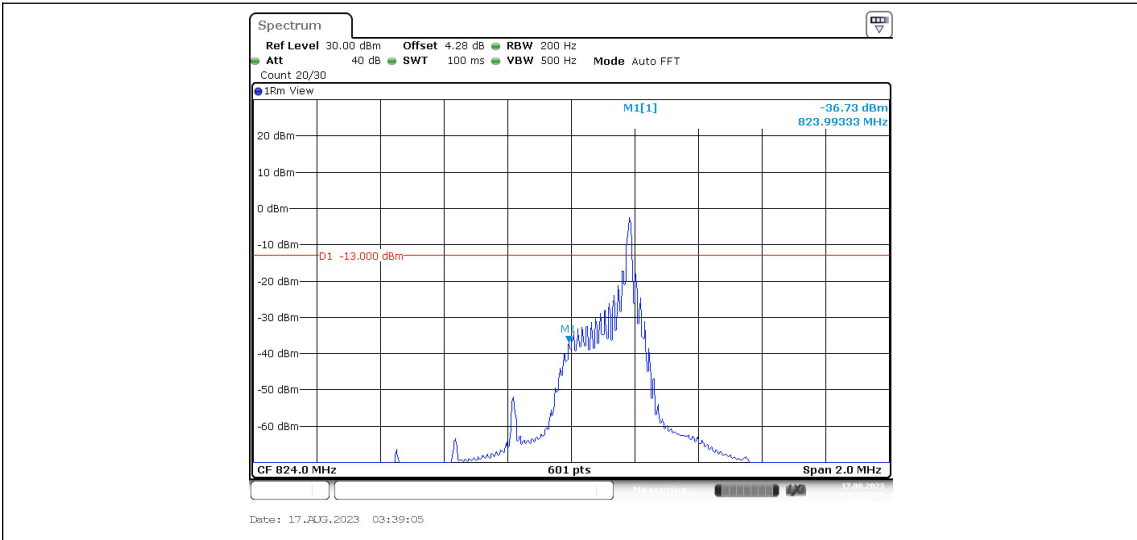

Band5-Stand-Alone-NaN-QPSK-20401-1@11-15kHz--36.73-PASS