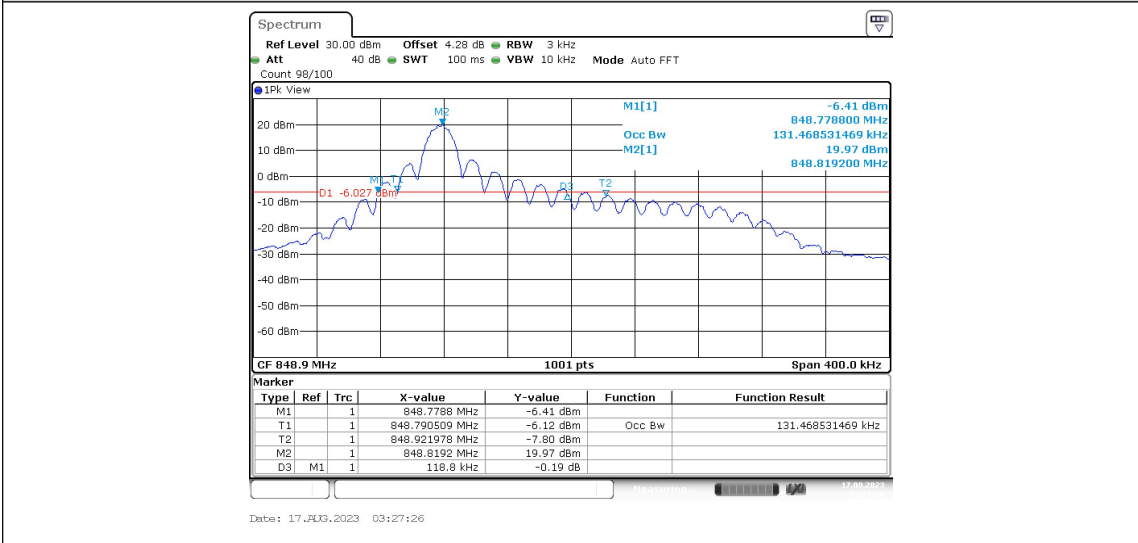

Band5-Stand-Alone-NaN-QPSK-20649-1@0-15kHz-0.119-0.131-PASS