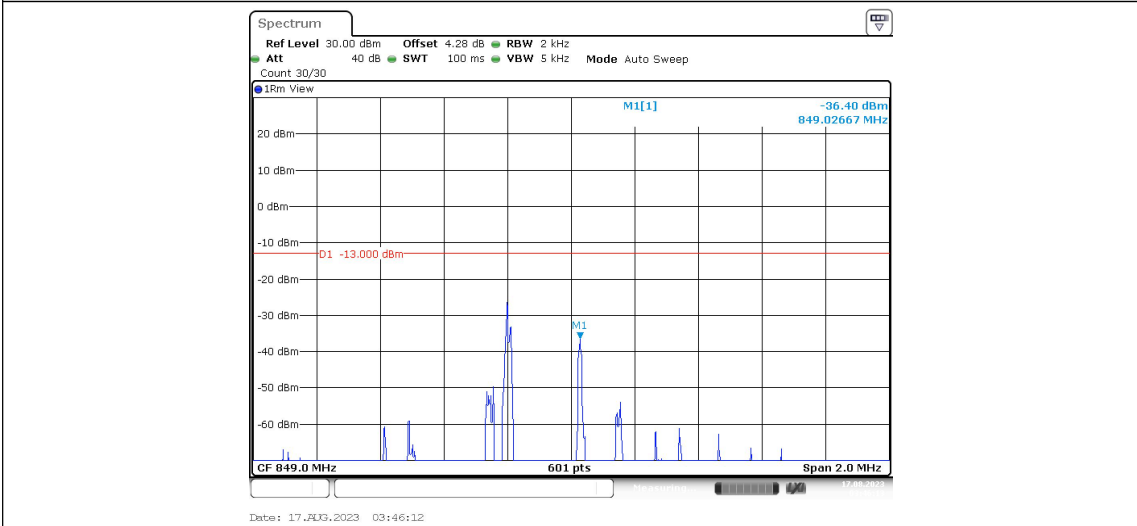

Band5-Stand-Alone-NaN-QPSK-20649-12@0-15kHz--36.40-PASS