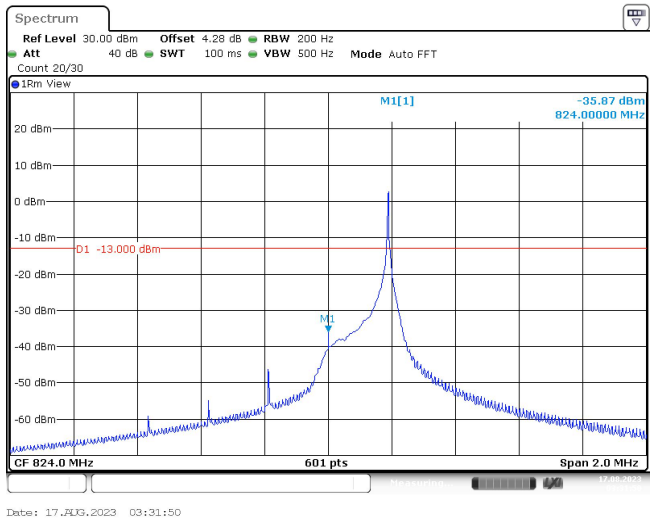

Band5-Stand-Alone-NaN-QPSK-20401-1@0-3.75kHz--18.86-PASS

Band5-Stand-Alone-NaN-QPSK-20401-1@47-3.75kHz--35.87-PASS