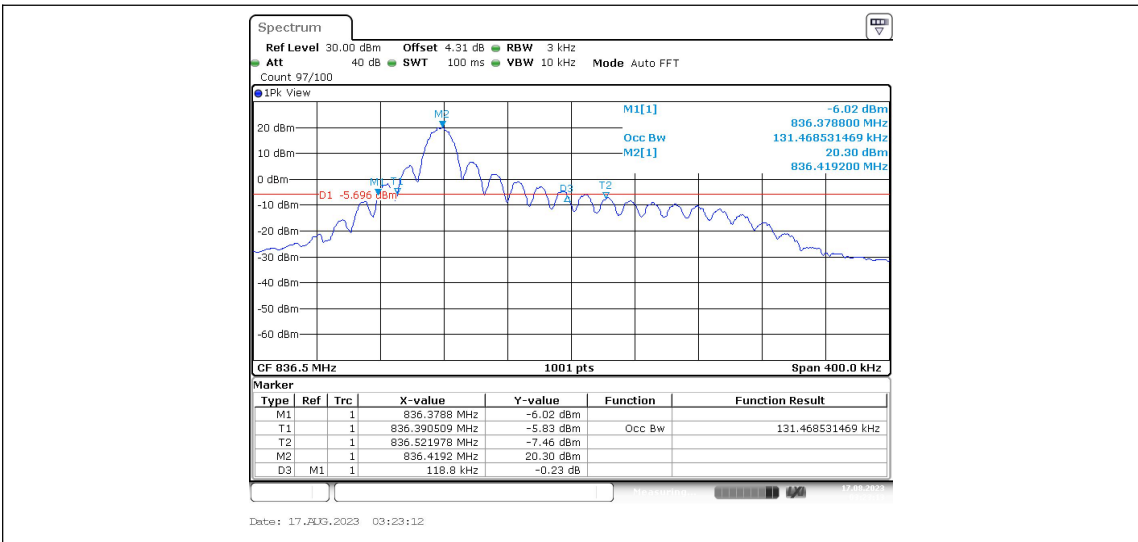

Band5-Stand-Alone-NaN-BPSK-20649-12@0-15kHz-0.251-0.184-PASS

Band5-Stand-Alone-NaN-QPSK-20401-1@0-15kHz-0.119-0.132-PASS

Band5-Stand-Alone-NaN-QPSK-20401-12@0-15kHz-0.224-0.191-PASS

Band5-Stand-Alone-NaN-QPSK-20525-1@0-15kHz-0.119-0.131-PASS