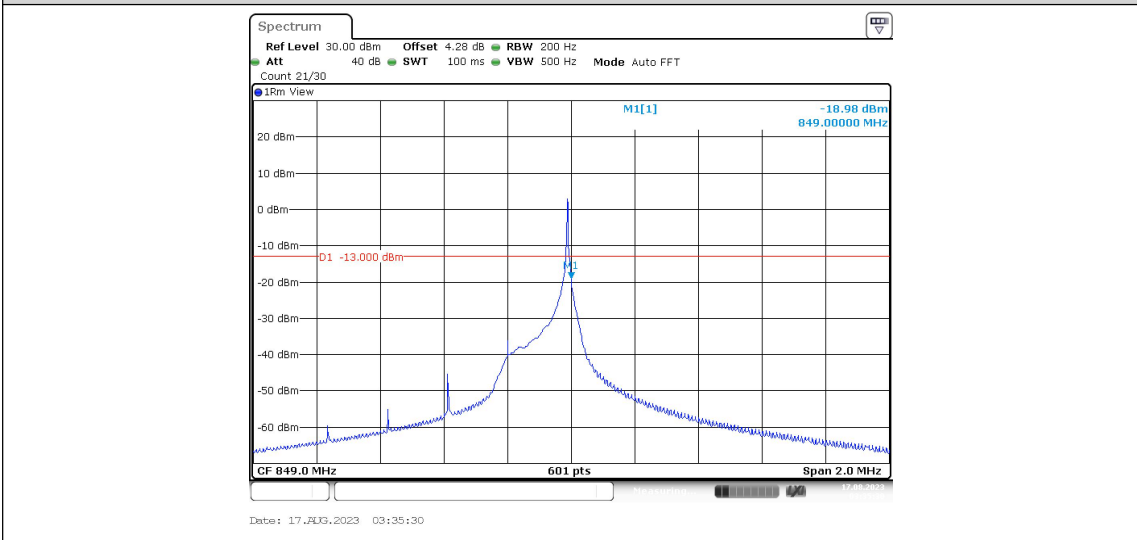

Band5-Stand-Alone-NaN-QPSK-20649-1@47-3.75kHz--18.98-PASS