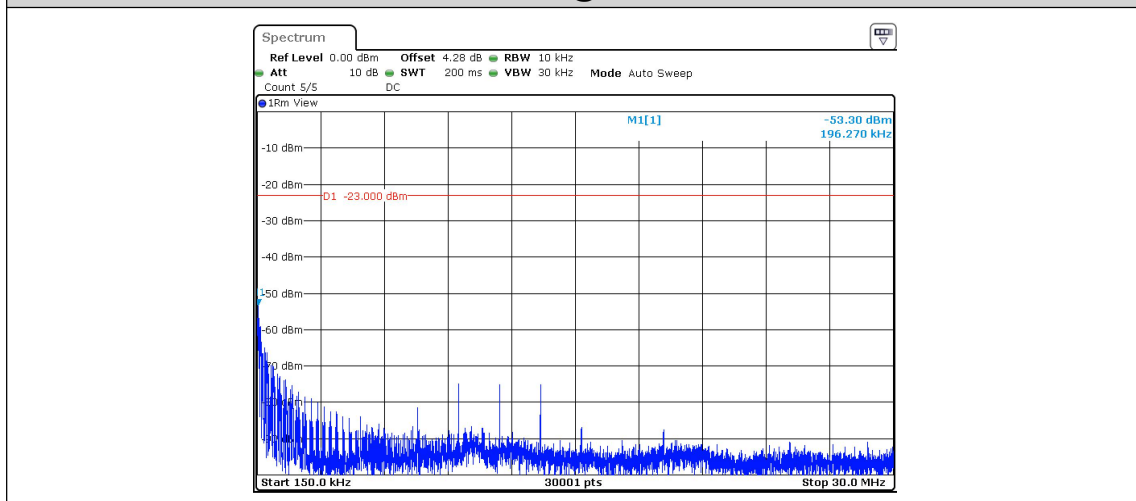

Band5-Stand-Alone-NaN-QPSK-20401-1@0-3.75kHz-0.15-30--53.3--23-PASS