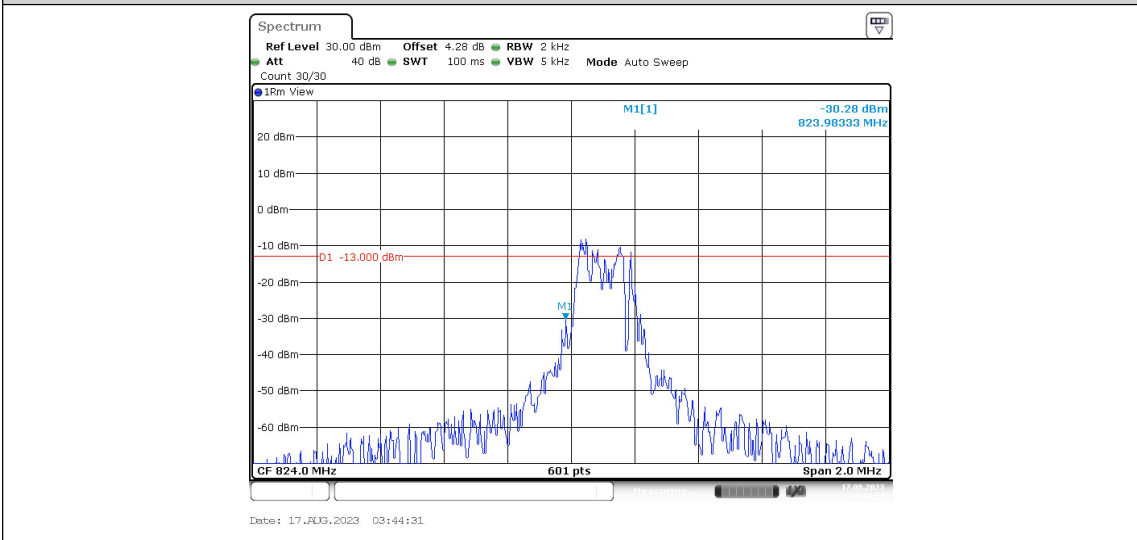

Band5-Stand-Alone-NaN-BPSK-20401-12@0-15kHz--30.28-PASS