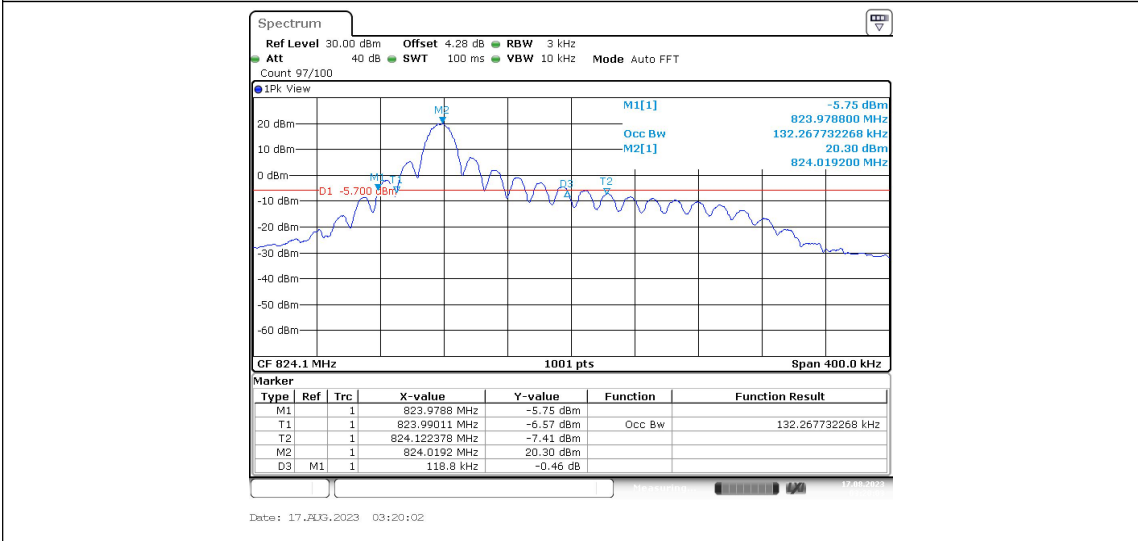

Band5-Stand-Alone-NaN-BPSK-20649-12@0-15kHz-0.251-0.184-PASS

Band5-Stand-Alone-NaN-QPSK-20401-1@0-15kHz-0.119-0.132-PASS

Band5-Stand-Alone-NaN-QPSK-20401-12@0-15kHz-0.224-0.191-PASS

Band5-Stand-Alone-NaN-QPSK-20525-1@0-15kHz-0.119-0.131-PASS