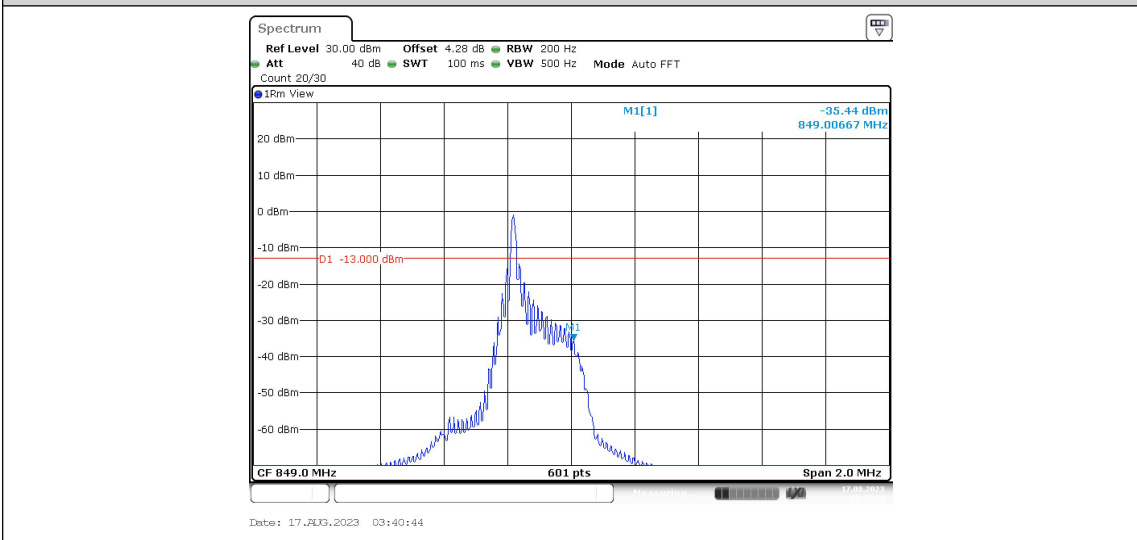

Band5-Stand-Alone-NaN-BPSK-20649-1@0-15kHz--35.44-PASS