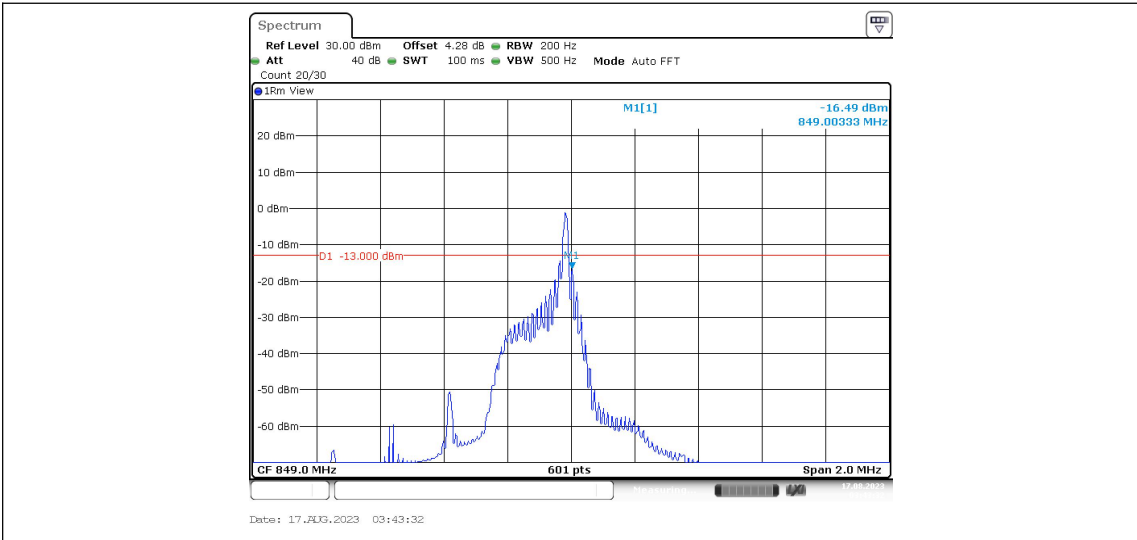

Band5-Stand-Alone-NaN-BPSK-20401-1@0-15kHz--15.61-PASS

Band5-Stand-Alone-NaN-BPSK-20401-1@11-15kHz--83.66-PASS

Band5-Stand-Alone-NaN-BPSK-20401-12@0-15kHz--30.28-PASS

Band5-Stand-Alone-NaN-BPSK-20649-1@0-15kHz--35.44-PASS