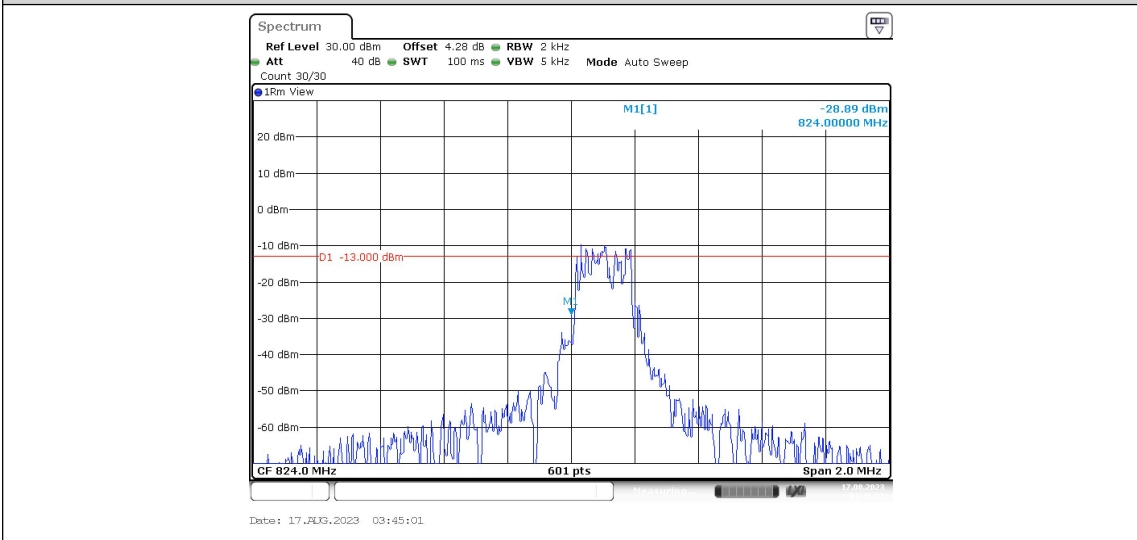

Band5-Stand-Alone-NaN-BPSK-20649-1@11-15kHz--16.49-PASS

Band5-Stand-Alone-NaN-BPSK-20649-12@0-15kHz--21.62-PASS

Band5-Stand-Alone-NaN-QPSK-20401-1@0-15kHz--18.33-PASS

Band5-Stand-Alone-NaN-QPSK-20401-1@11-15kHz--36.73-PASS