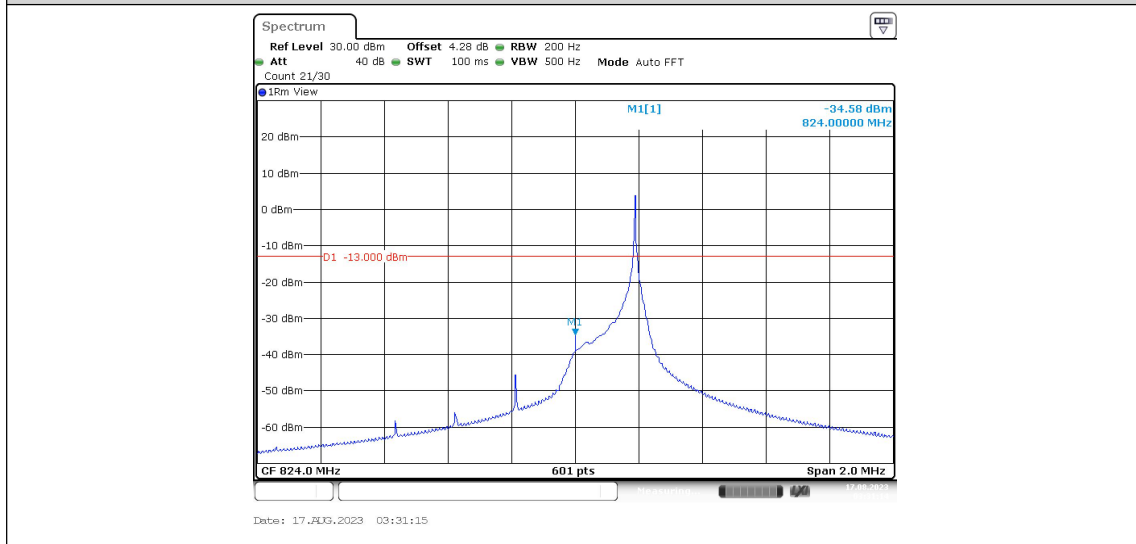

Band5-Stand-Alone-NaN-BPSK-20401-1@47-3.75kHz--34.58-PASS