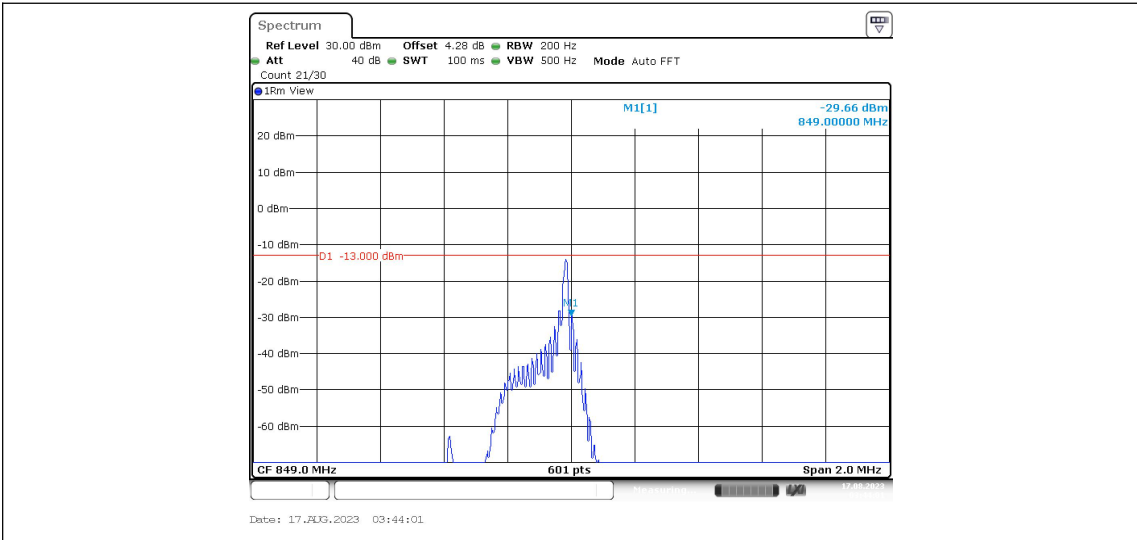

Band5-Stand-Alone-NaN-QPSK-20649-1@11-15kHz--29.66-PASS