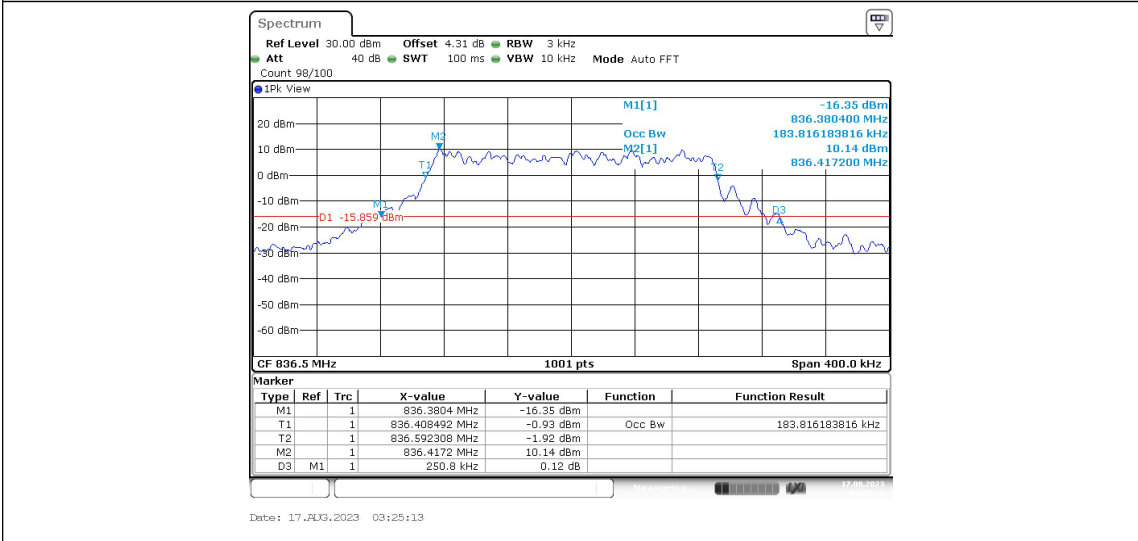

Band5-Stand-Alone-NaN-BPSK-20649-12@0-15kHz-0.251-0.184-PASS

Band5-Stand-Alone-NaN-QPSK-20401-1@0-15kHz-0.119-0.132-PASS

Band5-Stand-Alone-NaN-QPSK-20401-12@0-15kHz-0.224-0.191-PASS

Band5-Stand-Alone-NaN-QPSK-20525-1@0-15kHz-0.119-0.131-PASS