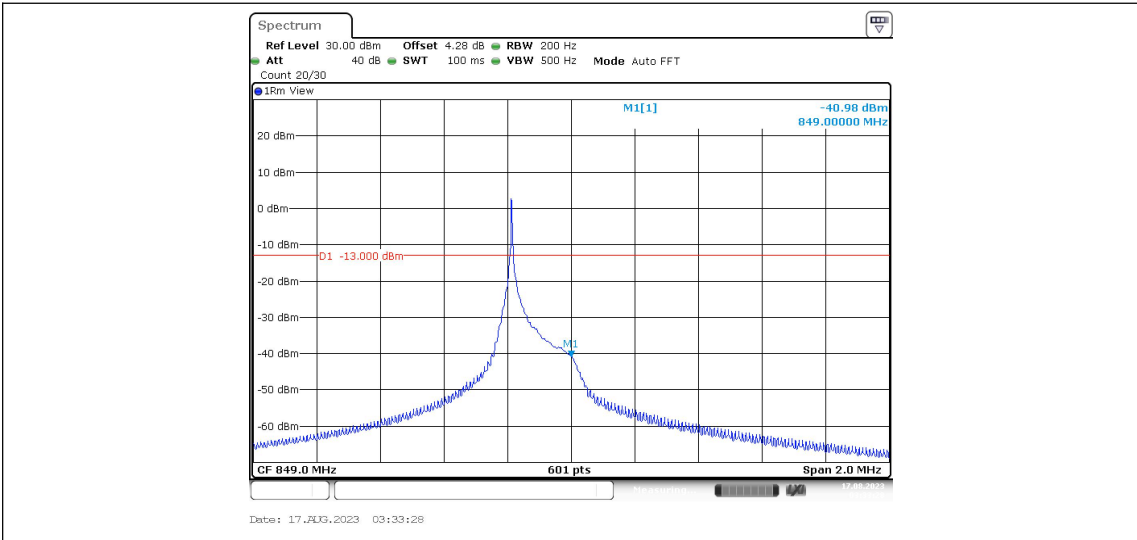

Band5-Stand-Alone-NaN-QPSK-20649-1@0-3.75kHz--40.98-PASS