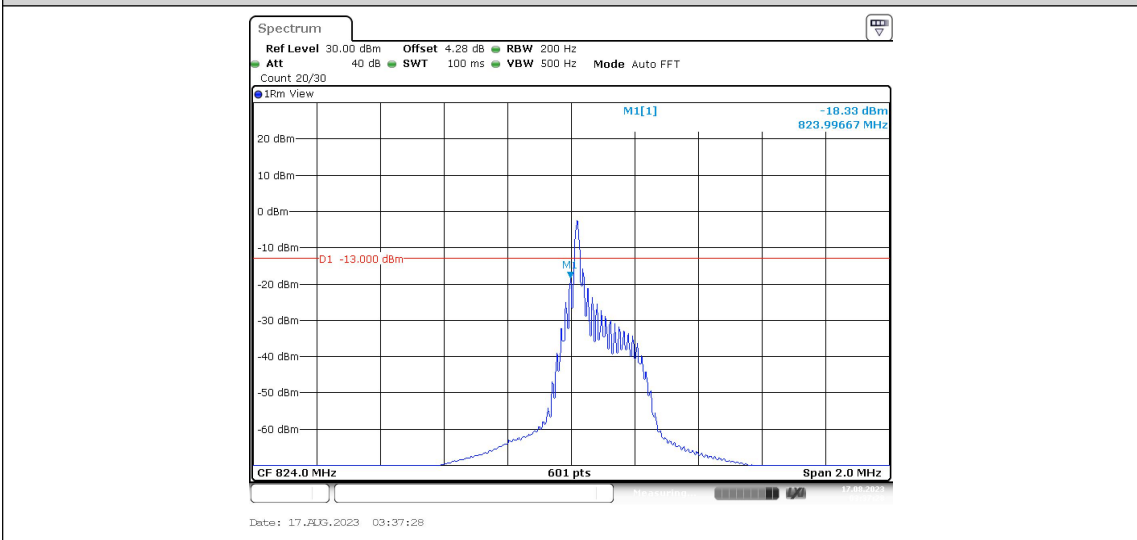

Band5-Stand-Alone-NaN-QPSK-20401-1@0-15kHz--18.33-PASS