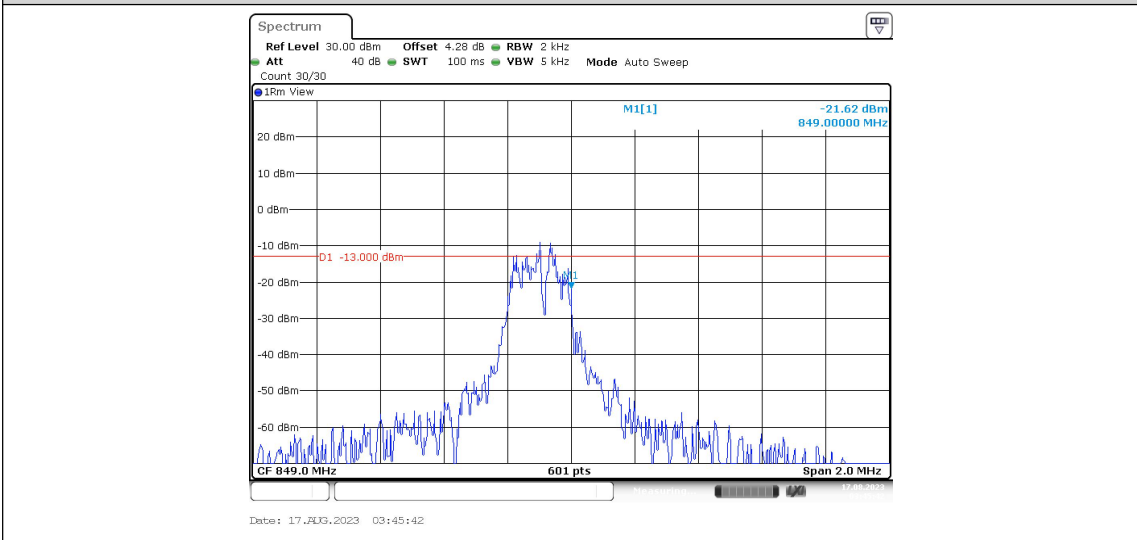

Band5-Stand-Alone-NaN-BPSK-20649-12@0-15kHz--21.62-PASS