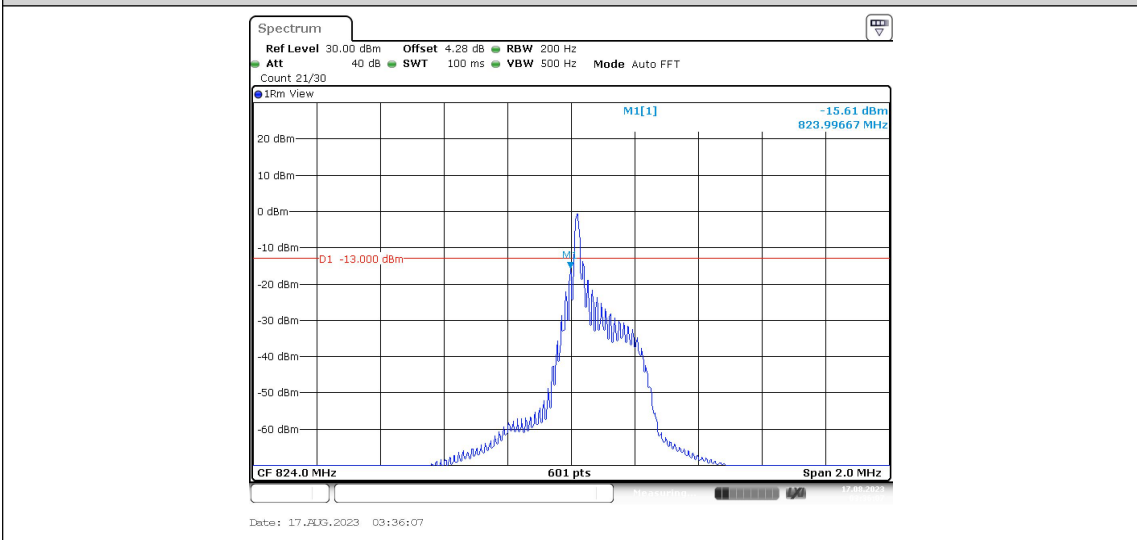

Band5-Stand-Alone-NaN-QPSK-20401-1@0-3.75kHz--18.86-PASS

Band5-Stand-Alone-NaN-QPSK-20401-1@47-3.75kHz--35.87-PASS

Band5-Stand-Alone-NaN-QPSK-20649-1@0-3.75kHz--40.98-PASS

Band5-Stand-Alone-NaN-QPSK-20649-1@47-3.75kHz--18.98-PASS