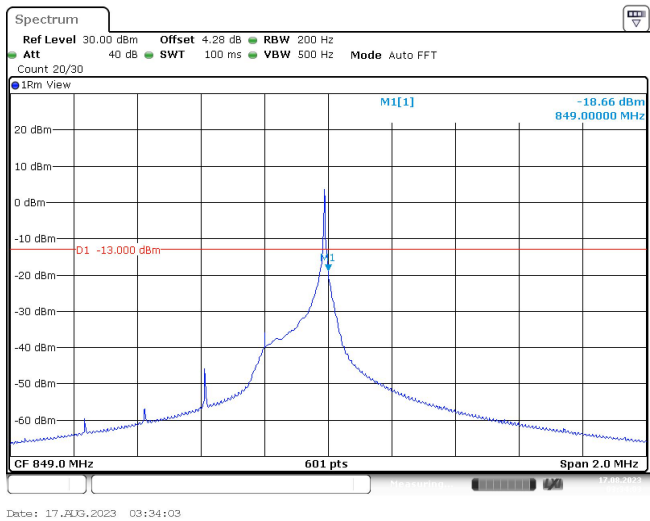

Test Graphs

Band5-Stand-Alone-NaN-BPSK-20401-1@0-3.75kHz--83.69-PASS

Band5-Stand-Alone-NaN-BPSK-20401-1@47-3.75kHz--34.58-PASS

Band5-Stand-Alone-NaN-BPSK-20649-1@0-3.75kHz--41.95-PASS

Band5-Stand-Alone-NaN-BPSK-20649-1@47-3.75kHz--18.66-PASS