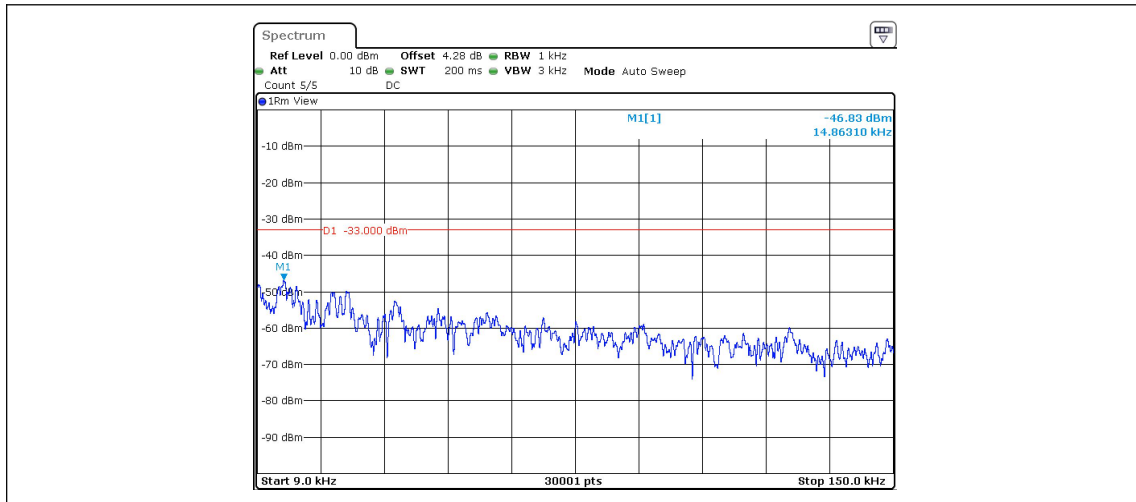

e								

Test Graphs

Band5-Stand-Alone-NaN-QPSK-20401-1@0-3.75kHz-0.009-0.15--46.83--33-PASS