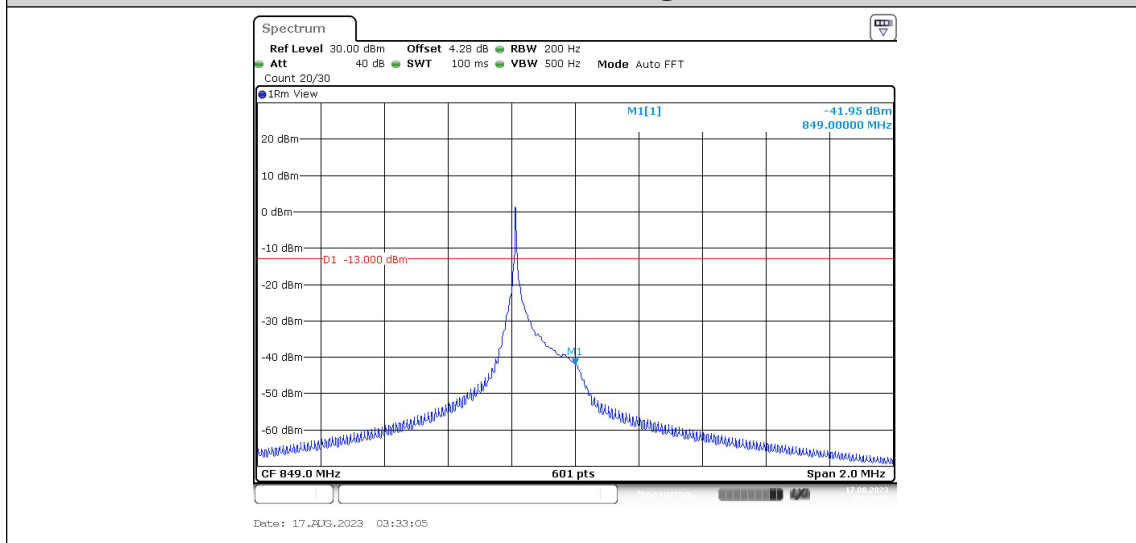

Test Graphs

Band5-Stand-Alone-NaN-BPSK-20401-1@0-3.75kHz--83.69-PASS

Band5-Stand-Alone-NaN-BPSK-20401-1@47-3.75kHz--34.58-PASS

Band5-Stand-Alone-NaN-BPSK-20649-1@0-3.75kHz--41.95-PASS

Band5-Stand-Alone-NaN-BPSK-20649-1@47-3.75kHz--18.66-PASS