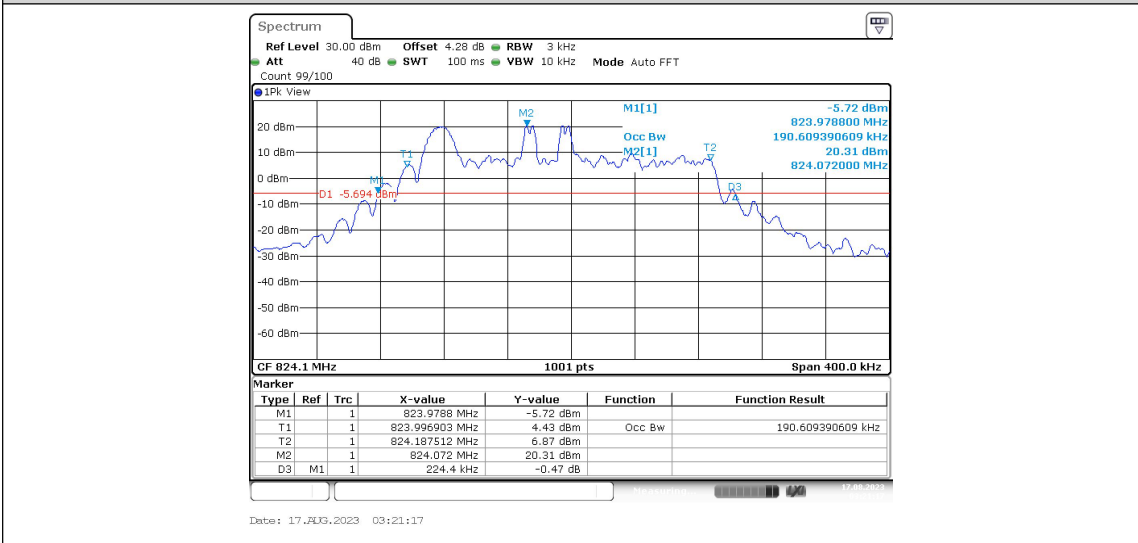

Band5-Stand-Alone-NaN-BPSK-20649-12@0-15kHz-0.251-0.184-PASS

Band5-Stand-Alone-NaN-QPSK-20401-1@0-15kHz-0.119-0.132-PASS

Band5-Stand-Alone-NaN-QPSK-20401-12@0-15kHz-0.224-0.191-PASS

Band5-Stand-Alone-NaN-QPSK-20525-1@0-15kHz-0.119-0.131-PASS