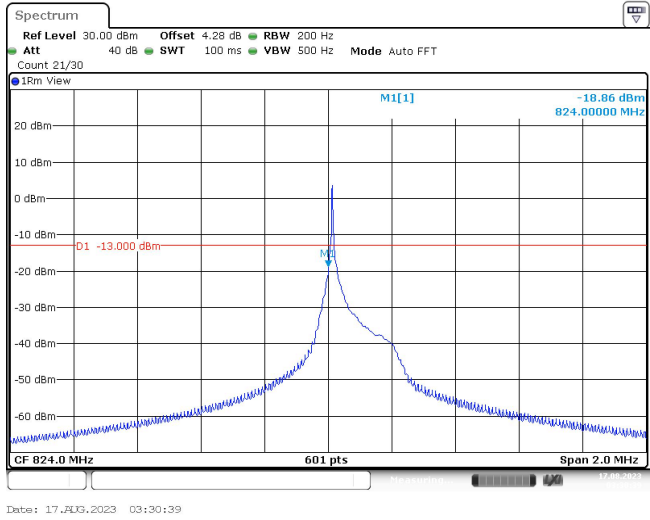

Test Graphs

Band5-Stand-Alone-NaN-BPSK-20401-1@0-3.75kHz--83.69-PASS

Band5-Stand-Alone-NaN-BPSK-20401-1@47-3.75kHz--34.58-PASS

Band5-Stand-Alone-NaN-BPSK-20649-1@0-3.75kHz--41.95-PASS

Band5-Stand-Alone-NaN-BPSK-20649-1@47-3.75kHz--18.66-PASS