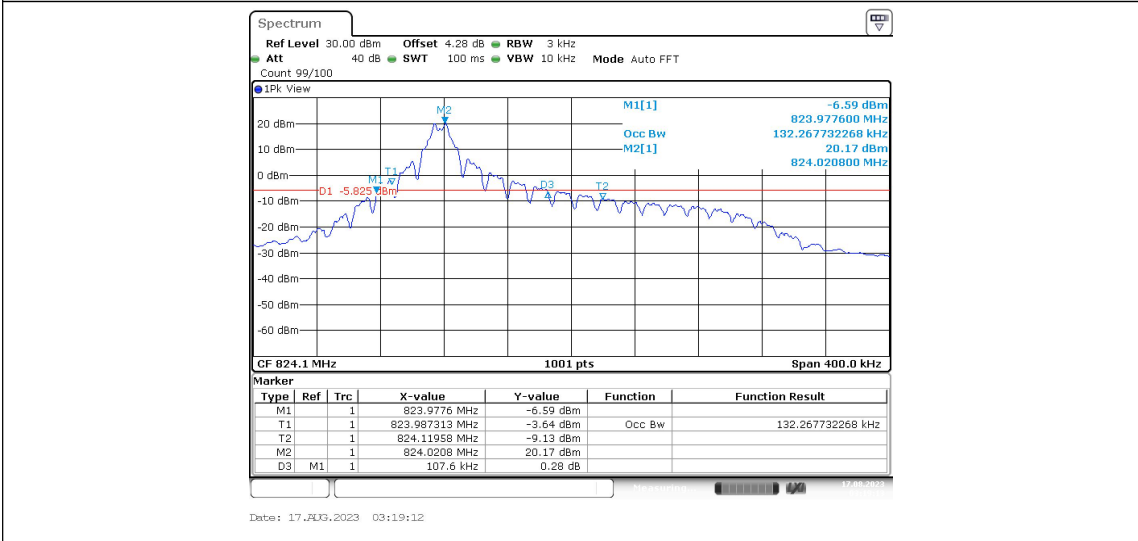

Band5-Stand-Alone-NaN-QPSK-20649-1@0-3.75kHz-0.052-0.088-PASS

Band5-Stand-Alone-NaN-BPSK-20401-1@0-15kHz-0.108-0.132-PASS

Band5-Stand-Alone-NaN-BPSK-20401-12@0-15kHz-0.251-0.184-PASS