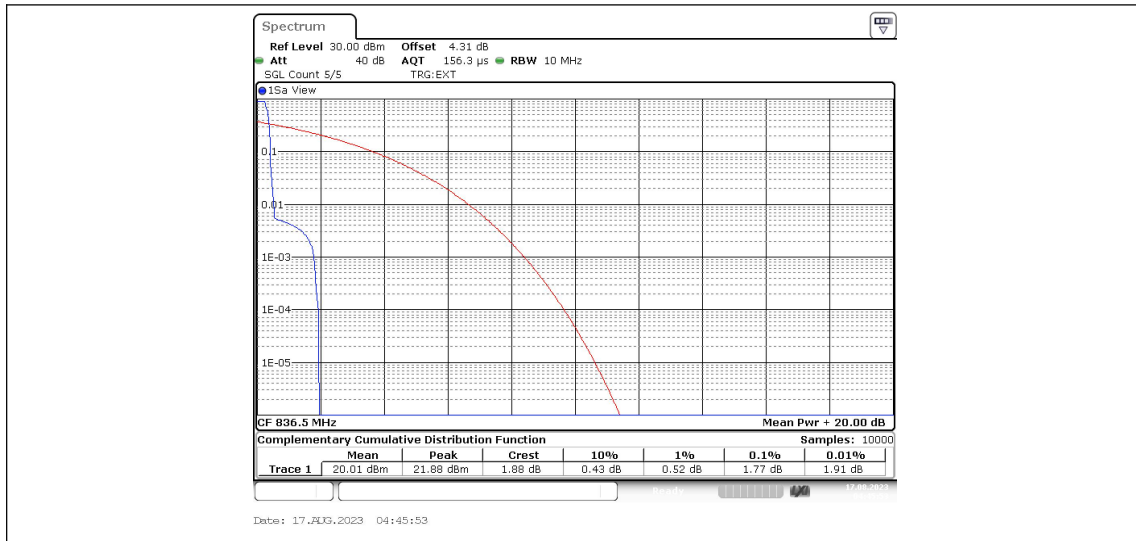

Test Graphs

Band5-Stand-Alone-NaN-BPSK-20525-1@0-3.75kHz-1.77-<=13-PASS