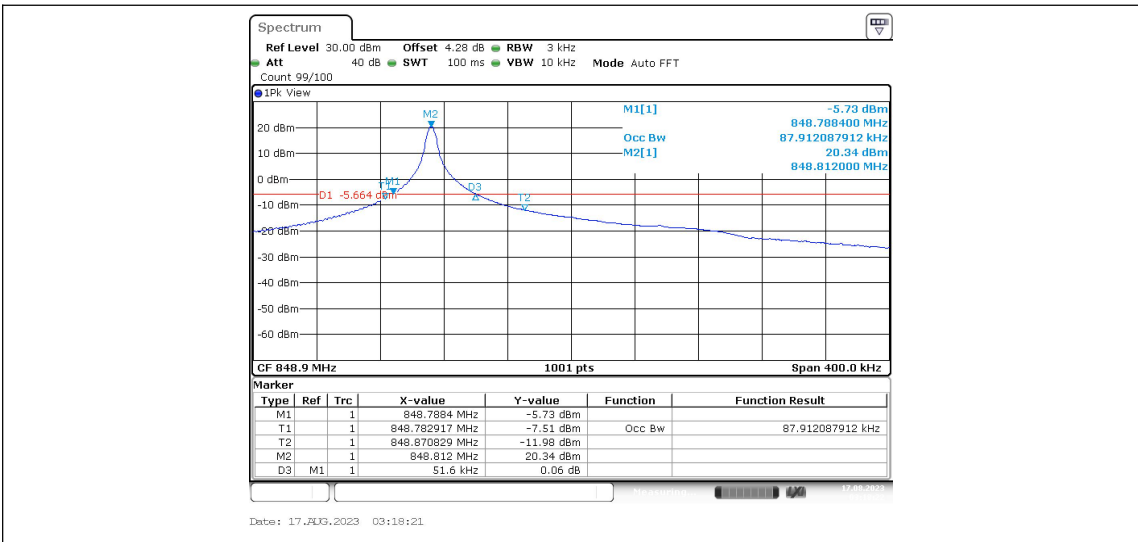

Band5-Stand-Alone-NaN-QPSK-20649-1@0-3.75kHz-0.052-0.088-PASS