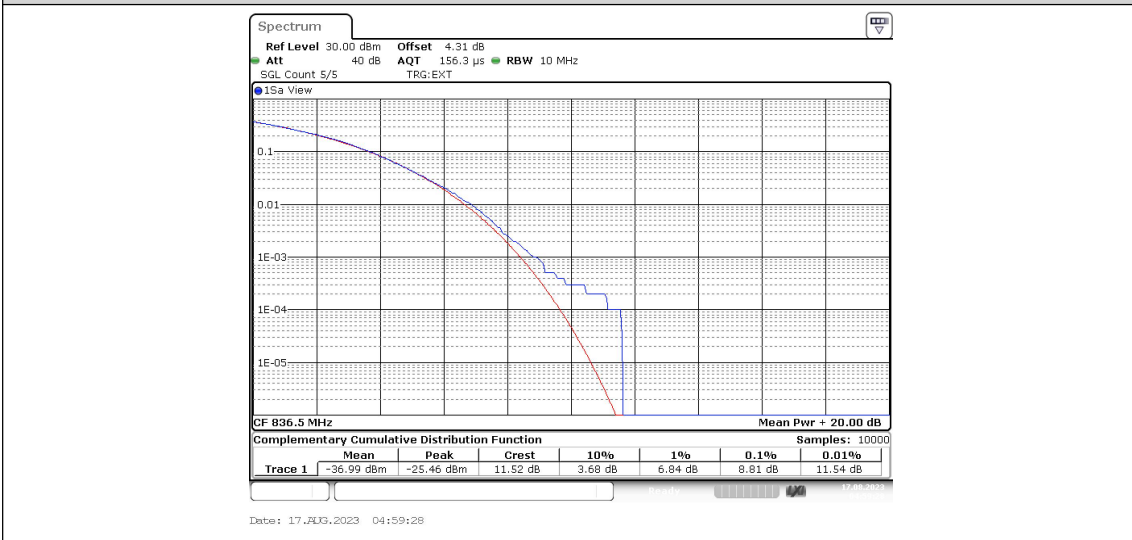

Band5-Stand-Alone-NaN-QPSK-20525-3@3-15kHz-8.81-<=13-PASS