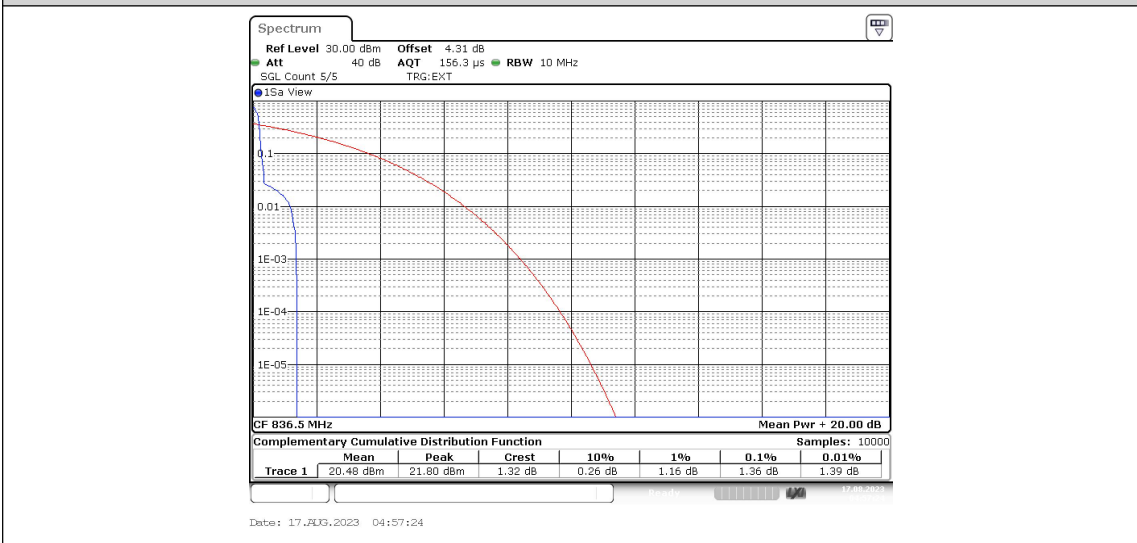

Test Graphs

Band5-Stand-Alone-NaN-BPSK-20525-1@0-3.75kHz-1.77-<=13-PASS

Band5-Stand-Alone-NaN-BPSK-20525-1@47-3.75kHz-0.26-<=13-PASS

Band5-Stand-Alone-NaN-QPSK-20525-1@0-3.75kHz-0.26-<=13-PASS

Band5-Stand-Alone-NaN-QPSK-20525-1@47-3.75kHz-0.26-<=13-PASS