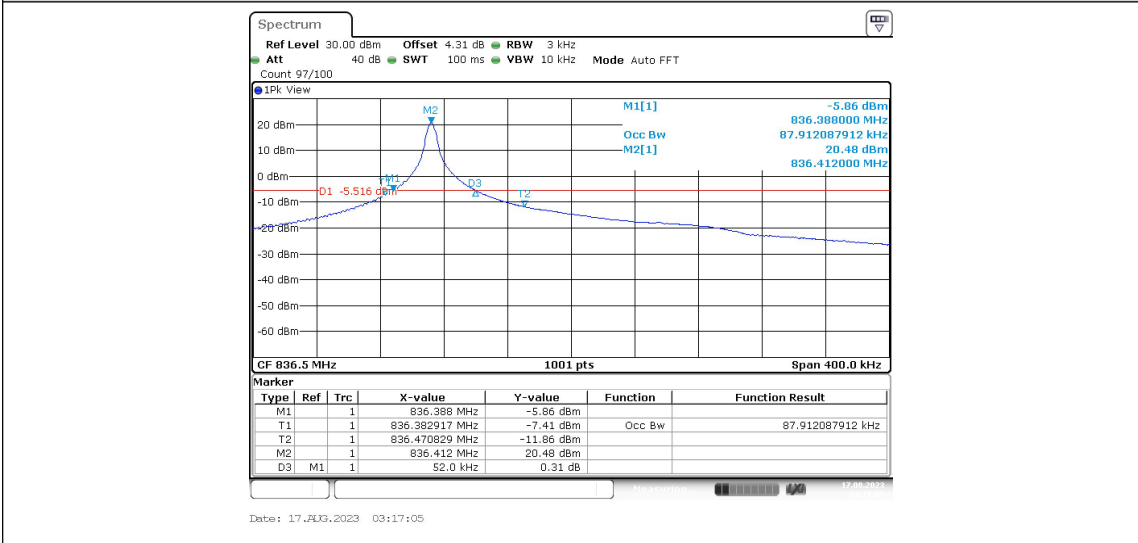

Band5-Stand-Alone-NaN-QPSK-20401-1@0-3.75kHz-0.054-0.09-PASS

Band5-Stand-Alone-NaN-QPSK-20525-1@0-3.75kHz-0.052-0.088-PASS