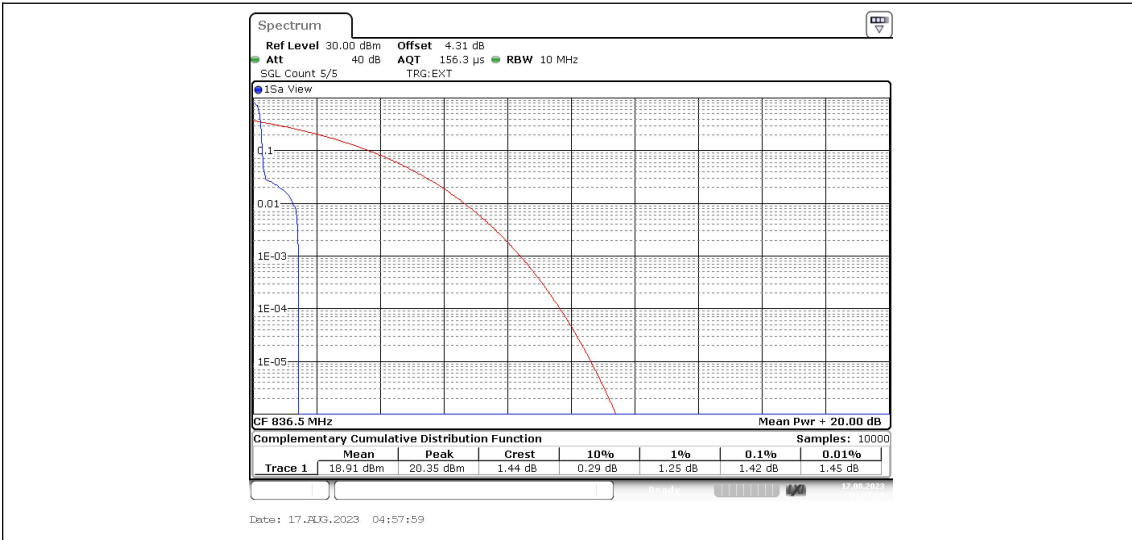

Band5-Stand-Alone-NaN-QPSK-20525-1@11-15kHz-1.42-<=13-PASS