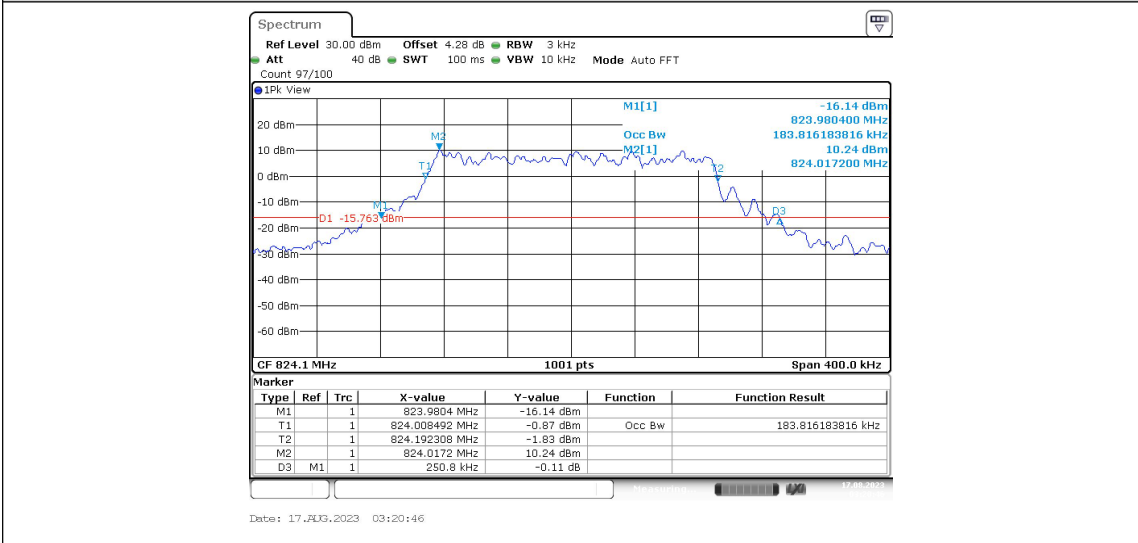

Band5-Stand-Alone-NaN-QPSK-20401-1@0-3.75kHz-0.054-0.09-PASS

Band5-Stand-Alone-NaN-QPSK-20525-1@0-3.75kHz-0.052-0.088-PASS

Band5-Stand-Alone-NaN-QPSK-20649-1@0-3.75kHz-0.052-0.088-PASS

Band5-Stand-Alone-NaN-BPSK-20401-1@0-15kHz-0.108-0.132-PASS