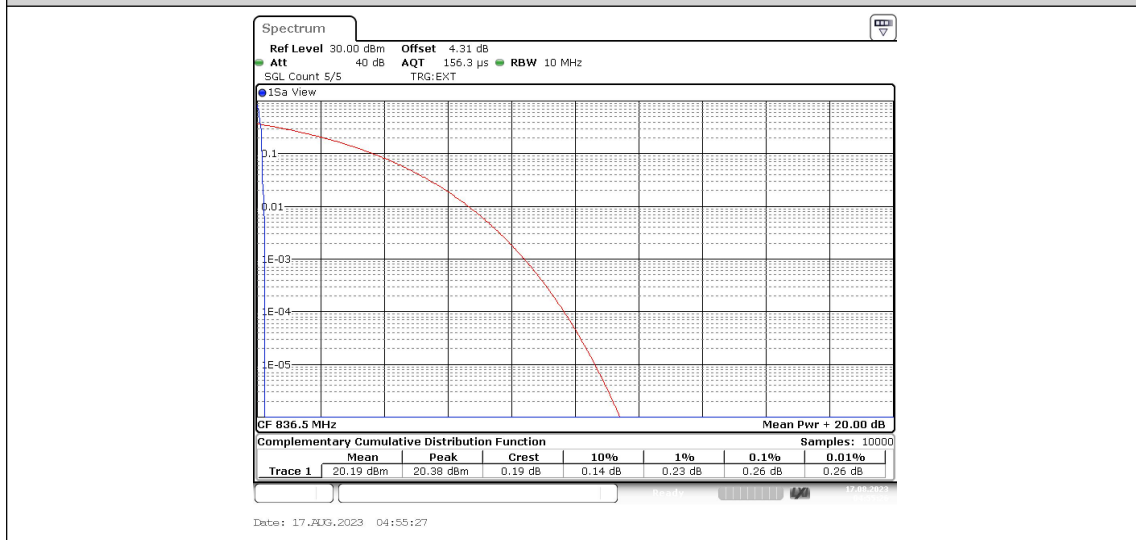

Band5-Stand-Alone-NaN-BPSK-20525-1@47-3.75kHz-0.26-<=13-PASS