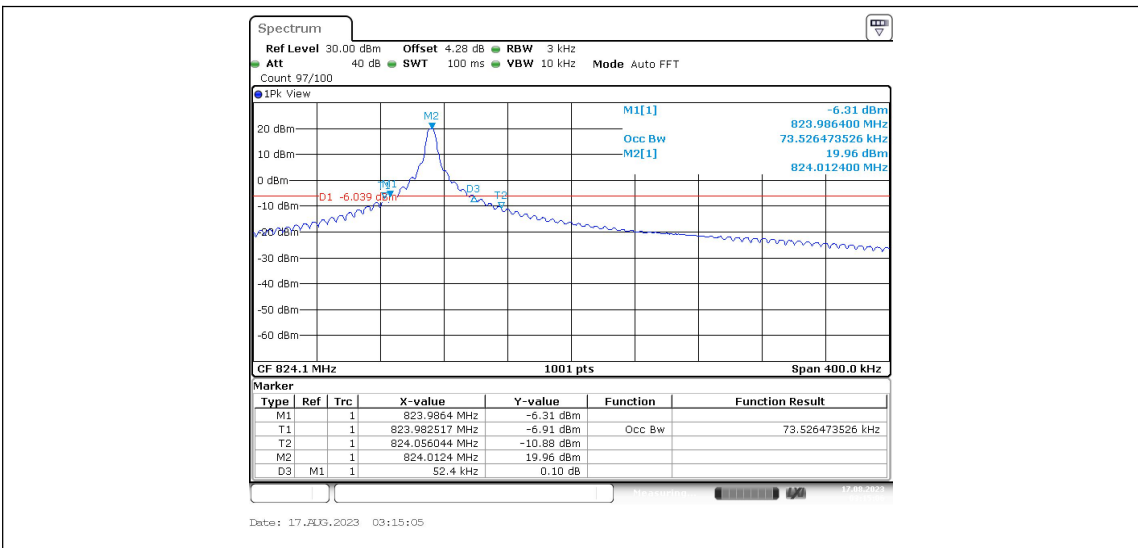

Test Graphs

Band5-Stand-Alone-NaN-BPSK-20401-1@0-3.75kHz-0.052-0.074-PASS