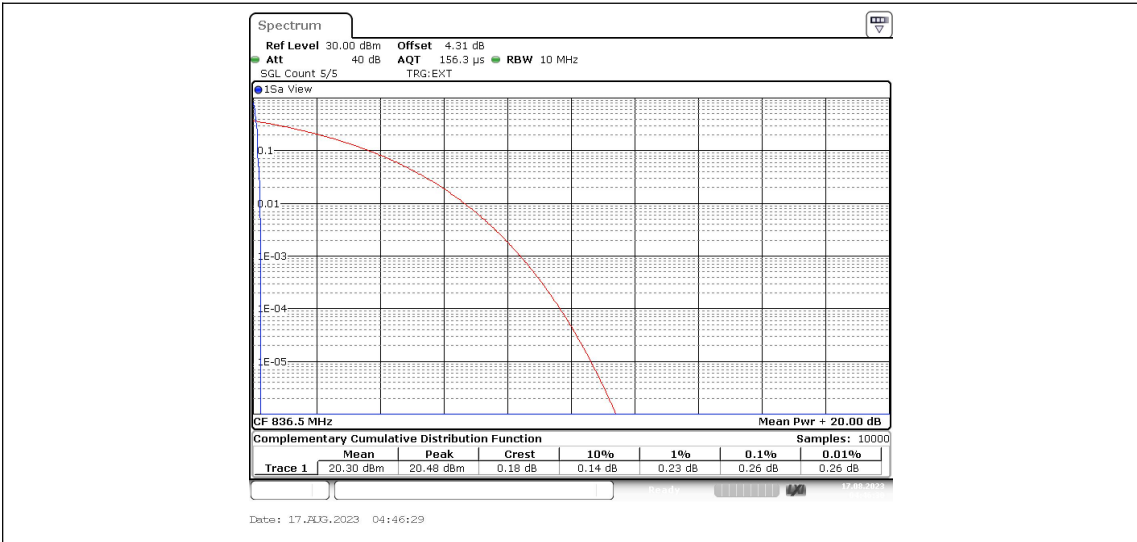

Band5-Stand-Alone-NaN-QPSK-20525-1@0-3.75kHz-0.26-<=13-PASS