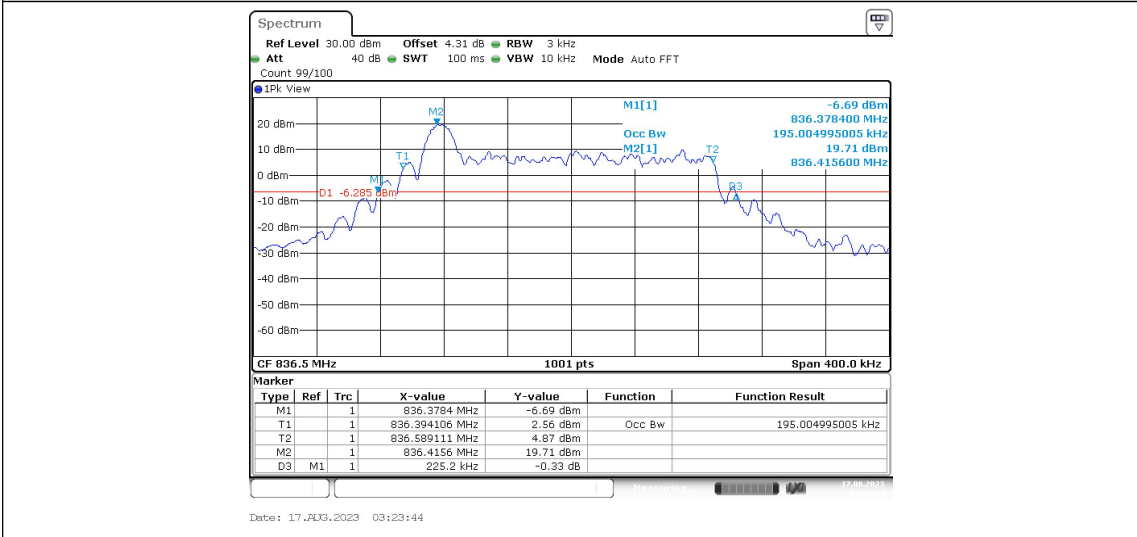

Band5-Stand-Alone-NaN-BPSK-20525-1@0-15kHz-0.107-0.133-PASS