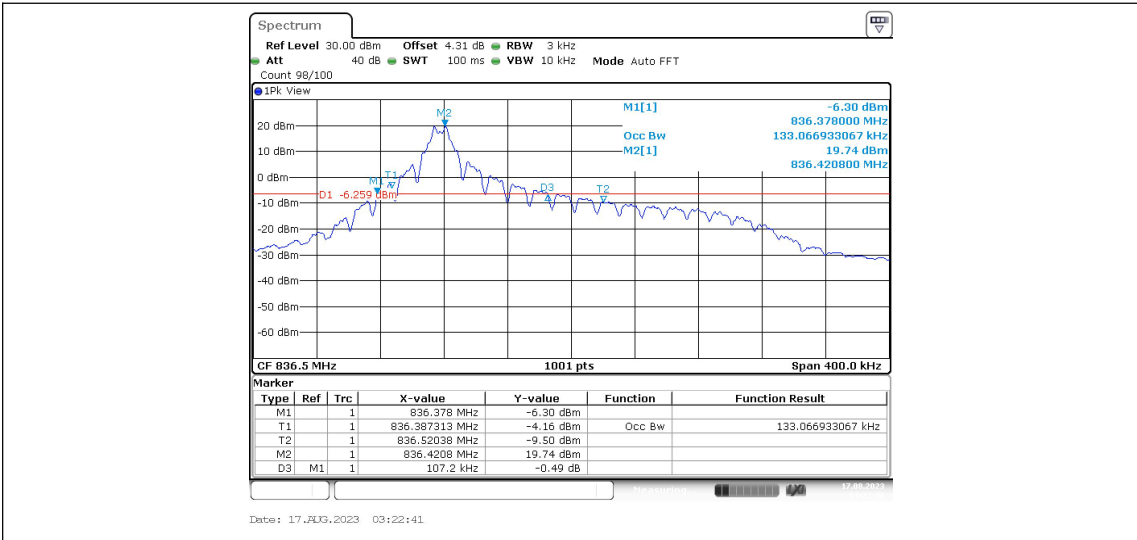

Band5-Stand-Alone-NaN-BPSK-20525-1@0-15kHz-0.107-0.133-PASS

Band5-Stand-Alone-NaN-BPSK-20525-12@0-15kHz-0.225-0.195-PASS

Band5-Stand-Alone-NaN-BPSK-20649-1@0-15kHz-0.108-0.133-PASS