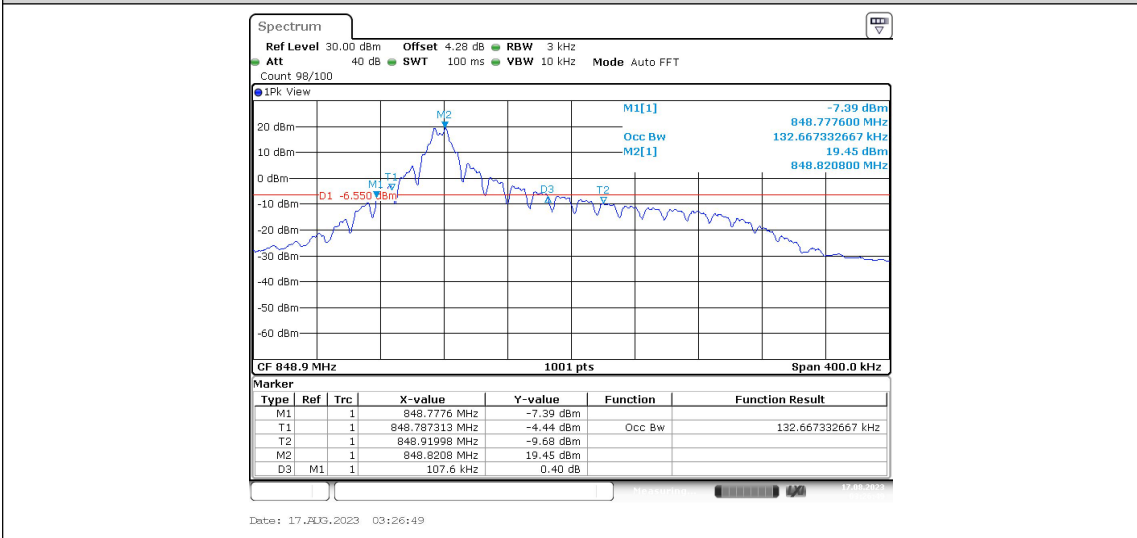

Band5-Stand-Alone-NaN-BPSK-20525-12@0-15kHz-0.225-0.195-PASS

Band5-Stand-Alone-NaN-BPSK-20649-1@0-15kHz-0.108-0.133-PASS