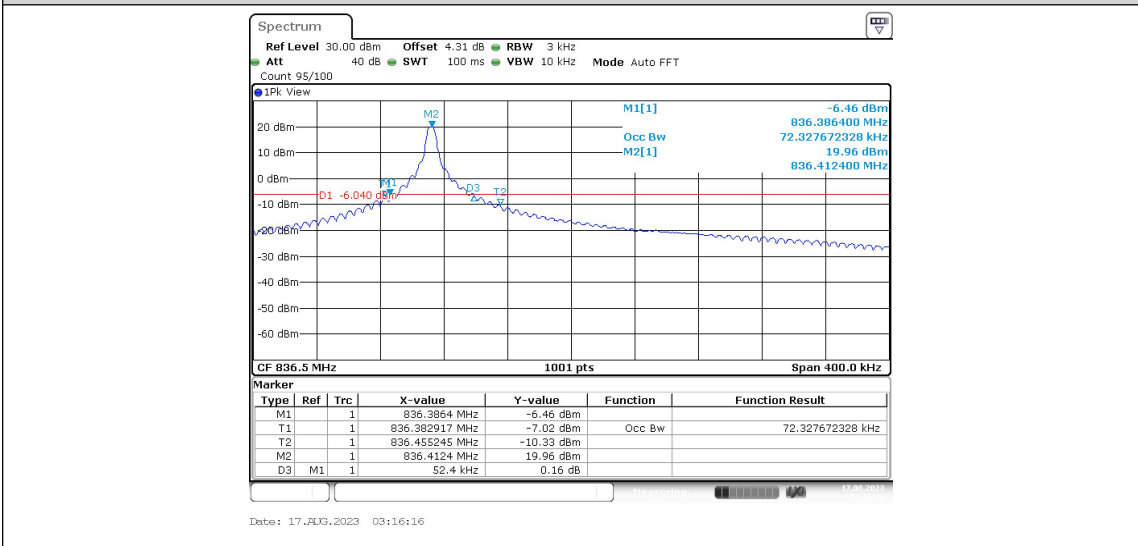

Band5-Stand-Alone-NaN-BPSK-20525-1@0-3.75kHz-0.052-0.072-PASS