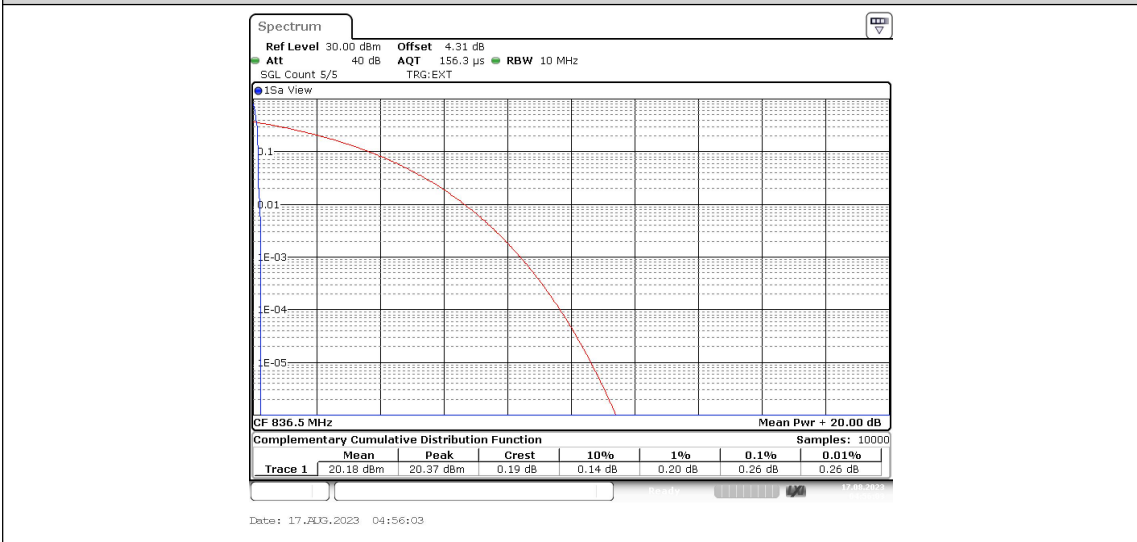

Test Graphs

Band5-Stand-Alone-NaN-BPSK-20525-1@0-3.75kHz-1.77-<=13-PASS

Band5-Stand-Alone-NaN-BPSK-20525-1@47-3.75kHz-0.26-<=13-PASS

Band5-Stand-Alone-NaN-QPSK-20525-1@0-3.75kHz-0.26-<=13-PASS

Band5-Stand-Alone-NaN-QPSK-20525-1@47-3.75kHz-0.26-<=13-PASS