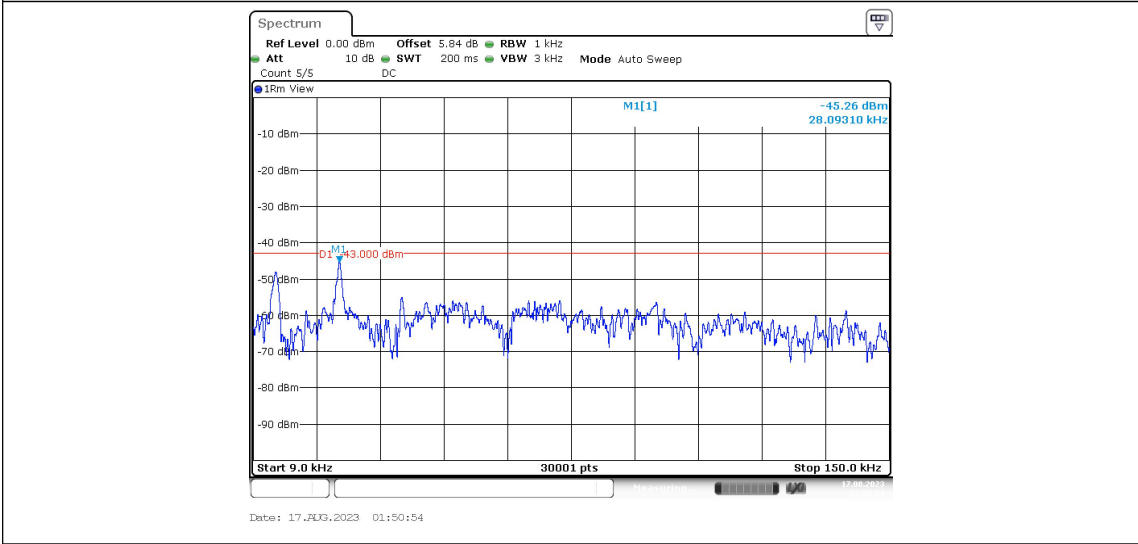

Band4-Stand-Alone-NaN-BPSK-20175-1@0-15kHz-1000-20000--46.47--13-PASS

Band4-Stand-Alone-NaN-BPSK-20175-1@11-15kHz-0.009-0.15--45.26--43-PASS