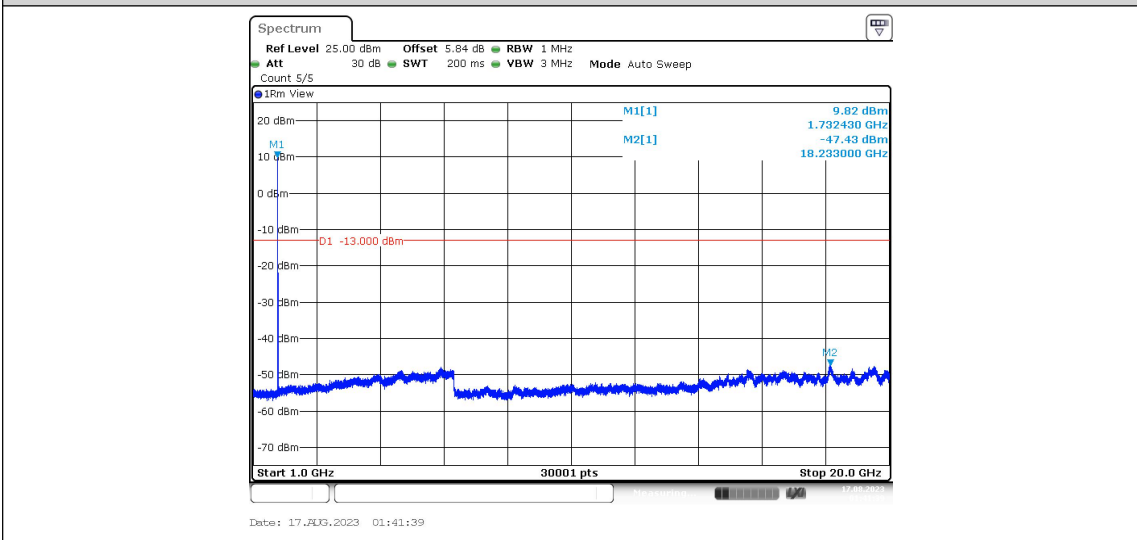

Band4-Stand-Alone-NaN-QPSK-19951-12@0-15kHz-30-1000--54.79--13-PASS

Band4-Stand-Alone-NaN-QPSK-19951-12@0-15kHz-1000-20000--47--13-PASS

Band4-Stand-Alone-NaN-QPSK-20175-12@0-15kHz-0.009-0.15--47.88--43-PASS

Band4-Stand-Alone-NaN-QPSK-20175-12@0-15kHz-0.15-30--58.44--33-PASS

Band4-Stand-Alone-NaN-QPSK-20175-12@0-15kHz-30-1000--54.9--13-PASS

Band4-Stand-Alone-NaN-QPSK-20175-12@0-15kHz-1000-20000--47.43--13-PASS