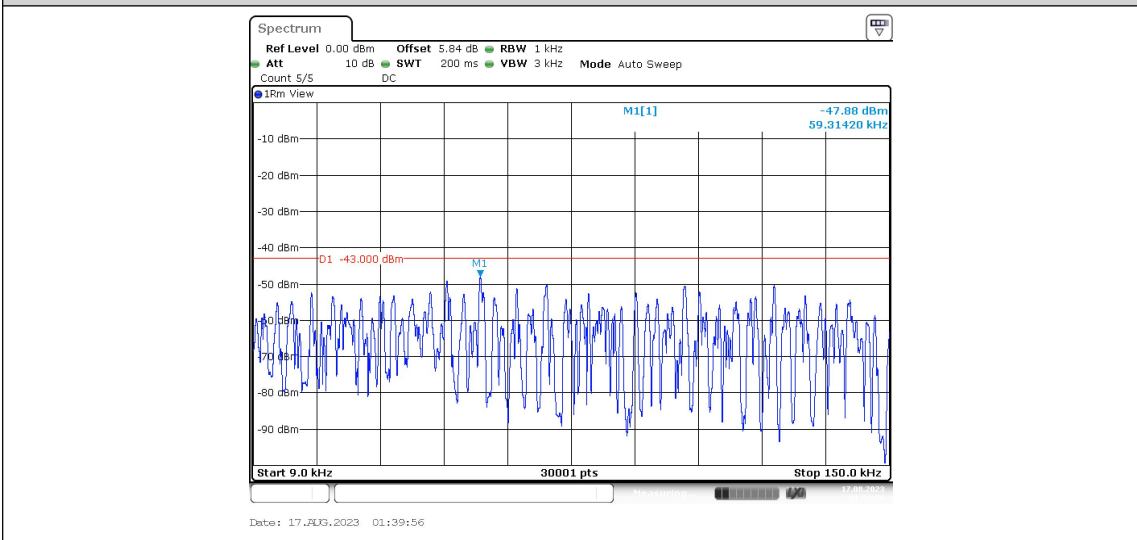

Band4-Stand-Alone-NaN-QPSK-19951-12@0-15kHz-1000-20000--47--13-PASS

Band4-Stand-Alone-NaN-QPSK-20175-12@0-15kHz-0.009-0.15--47.88--43-PASS