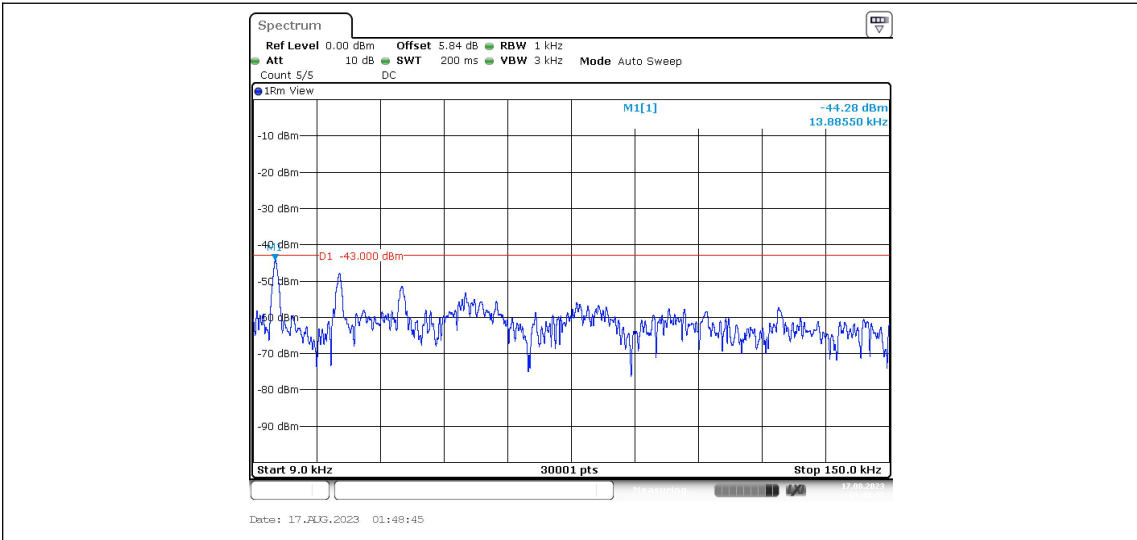

Band4-Stand-Alone-NaN-BPSK-19951-1@11-15kHz-0.15-30--50.45--33-PASS

Band4-Stand-Alone-NaN-BPSK-19951-1@11-15kHz-30-1000--54.79--13-PASS

Band4-Stand-Alone-NaN-BPSK-19951-1@11-15kHz-1000-20000--46.41--13-PASS