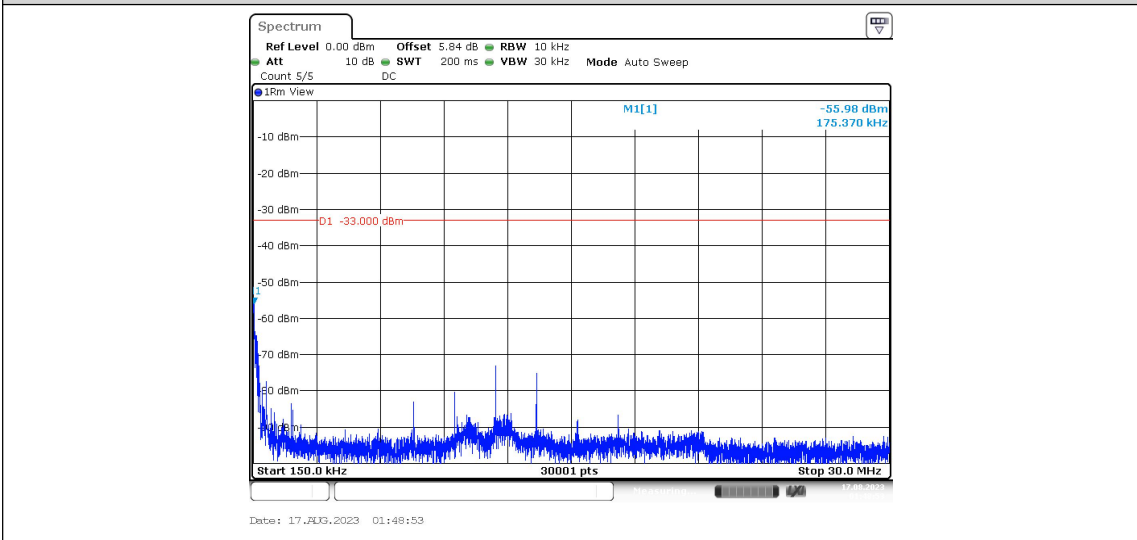

Band4-Stand-Alone-NaN-BPSK-20175-1@0-15kHz-0.009-0.15--44.28--43-PASS

Band4-Stand-Alone-NaN-BPSK-20175-1@0-15kHz-0.15-30--55.98--33-PASS