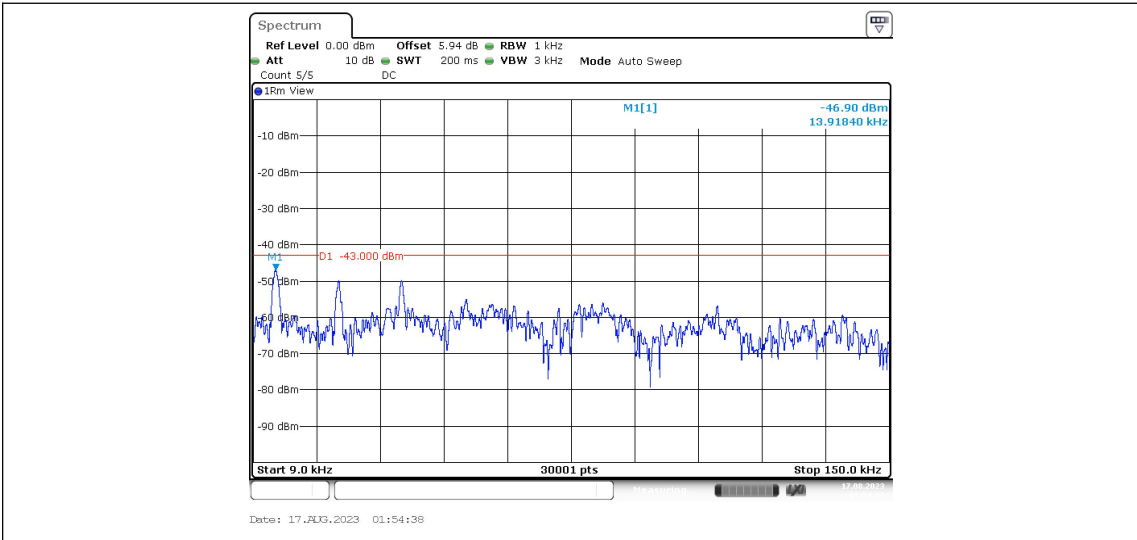

Band4-Stand-Alone-NaN-BPSK-20399-1@0-15kHz-1000-20000--47.55--13-PASS

Band4-Stand-Alone-NaN-BPSK-20399-1@11-15kHz-0.009-0.15--46.9--43-PASS