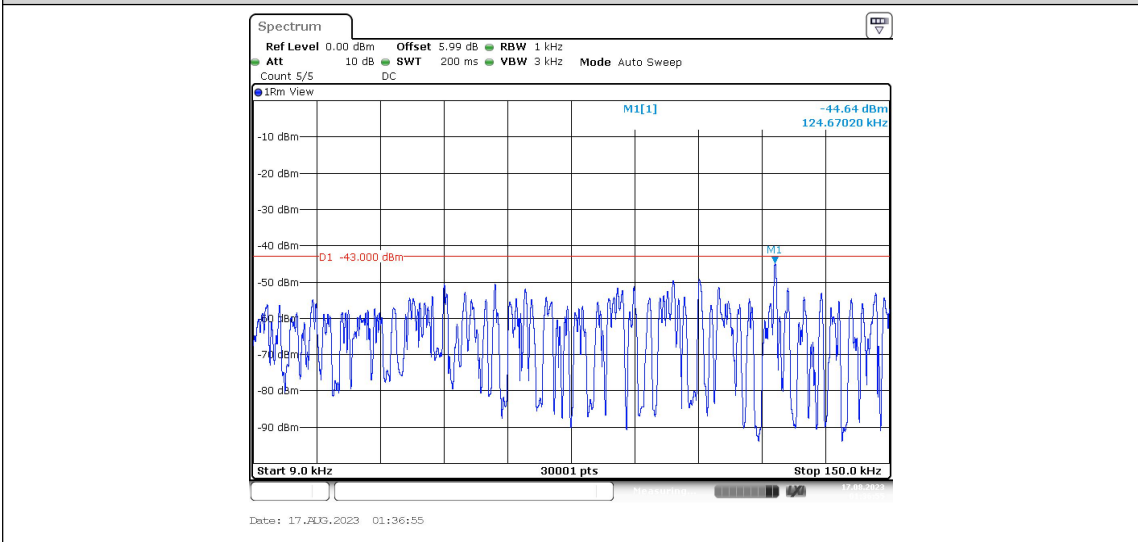

Band4-Stand-Alone-NaN-BPSK-20399-1@11-15kHz-1000-20000--47.43--13-PASS

Band4-Stand-Alone-NaN-QPSK-19951-12@0-15kHz-0.009-0.15--44.64--43-PASS