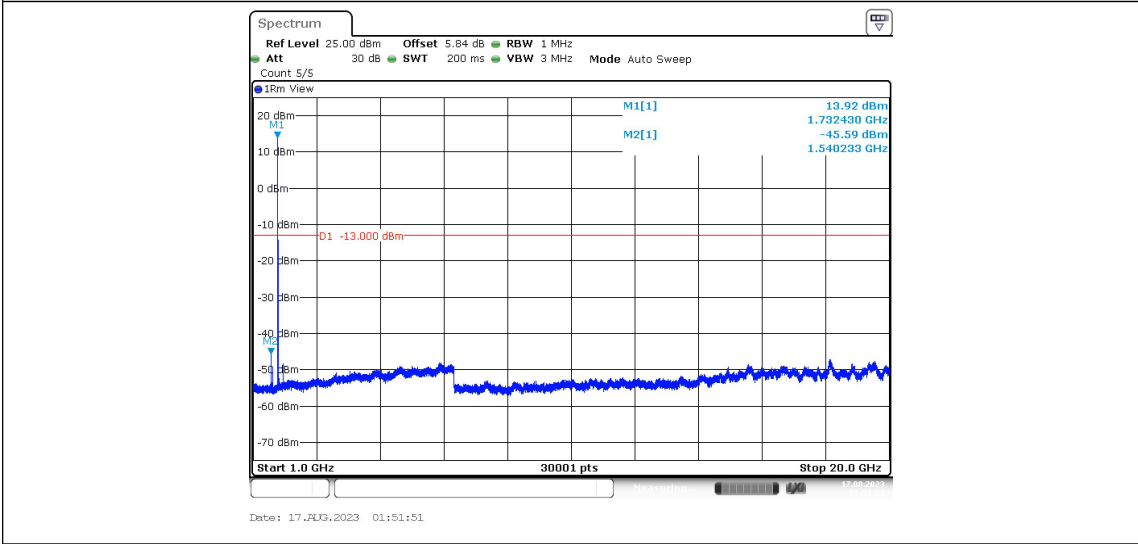

Band4-Stand-Alone-NaN-BPSK-20175-1@11-15kHz-30-1000--54.93--13-PASS

Band4-Stand-Alone-NaN-BPSK-20175-1@11-15kHz-1000-20000--45.59--13-PASS