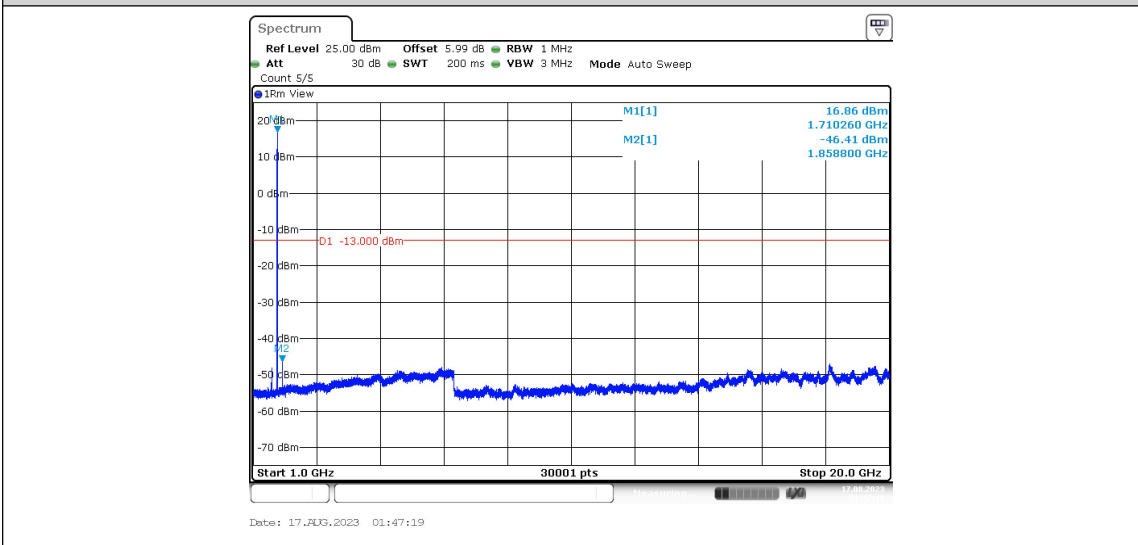

Band4-Stand-Alone-NaN-BPSK-19951-1@11-15kHz-0.15-30--50.45--33-PASS

Band4-Stand-Alone-NaN-BPSK-19951-1@11-15kHz-30-1000--54.79--13-PASS

Band4-Stand-Alone-NaN-BPSK-19951-1@11-15kHz-1000-20000--46.41--13-PASS