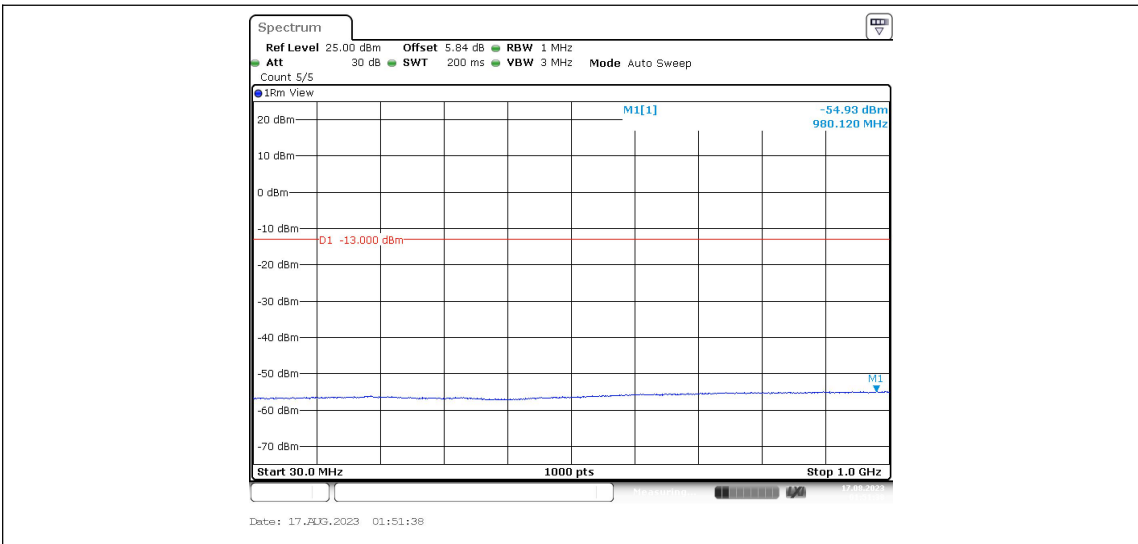

Band4-Stand-Alone-NaN-BPSK-20175-1@11-15kHz-0.15-30--53.92--33-PASS

Band4-Stand-Alone-NaN-BPSK-20175-1@11-15kHz-30-1000--54.93--13-PASS