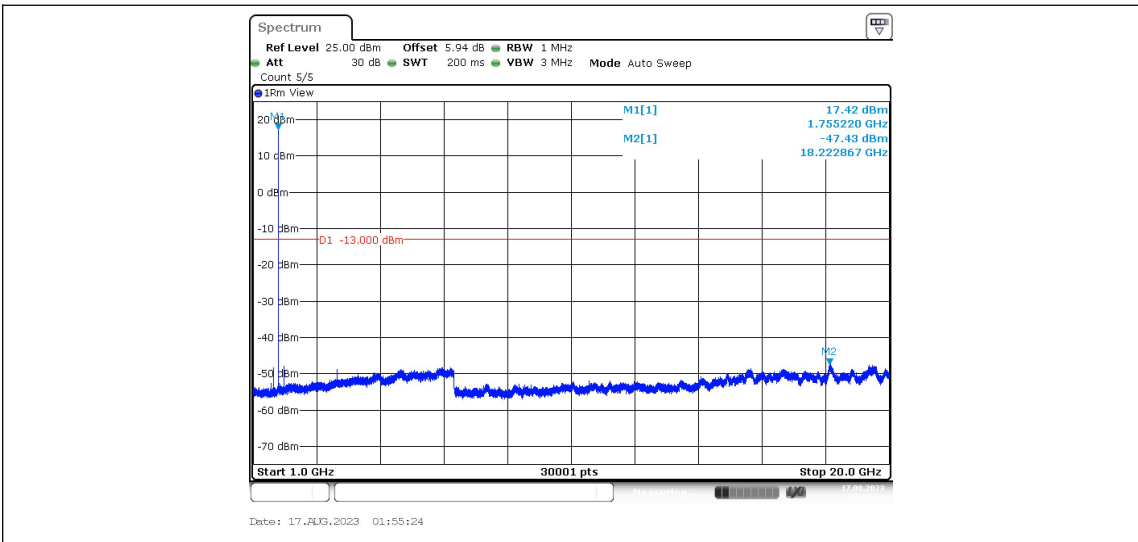

Band4-Stand-Alone-NaN-BPSK-20399-1@11-15kHz-30-1000--54.81--13-PASS

Band4-Stand-Alone-NaN-BPSK-20399-1@11-15kHz-1000-20000--47.43--13-PASS