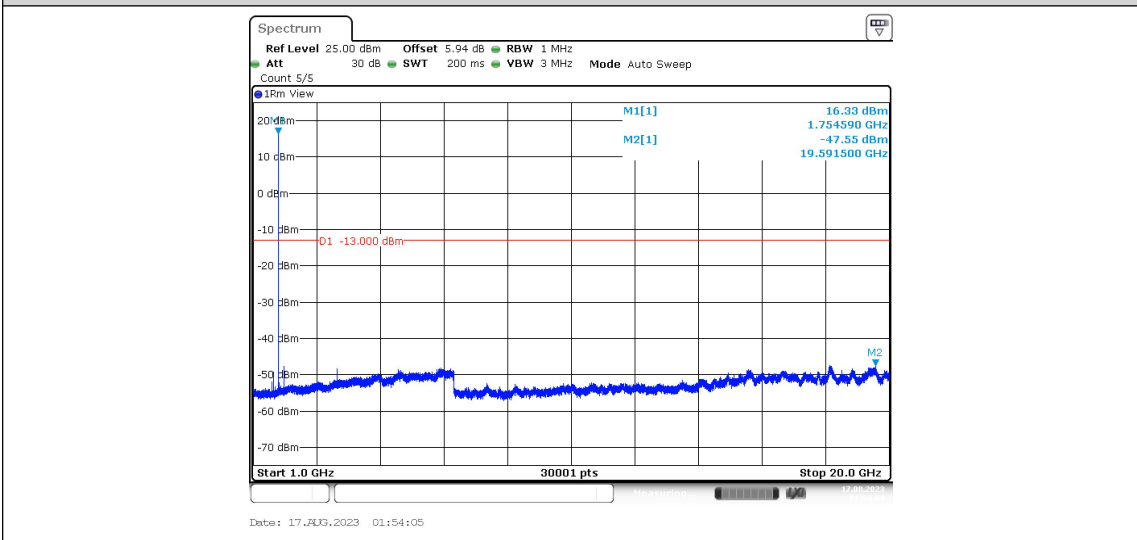

Band4-Stand-Alone-NaN-BPSK-20399-1@0-15kHz-30-1000--54.81--13-PASS

Band4-Stand-Alone-NaN-BPSK-20399-1@0-15kHz-1000-20000--47.55--13-PASS