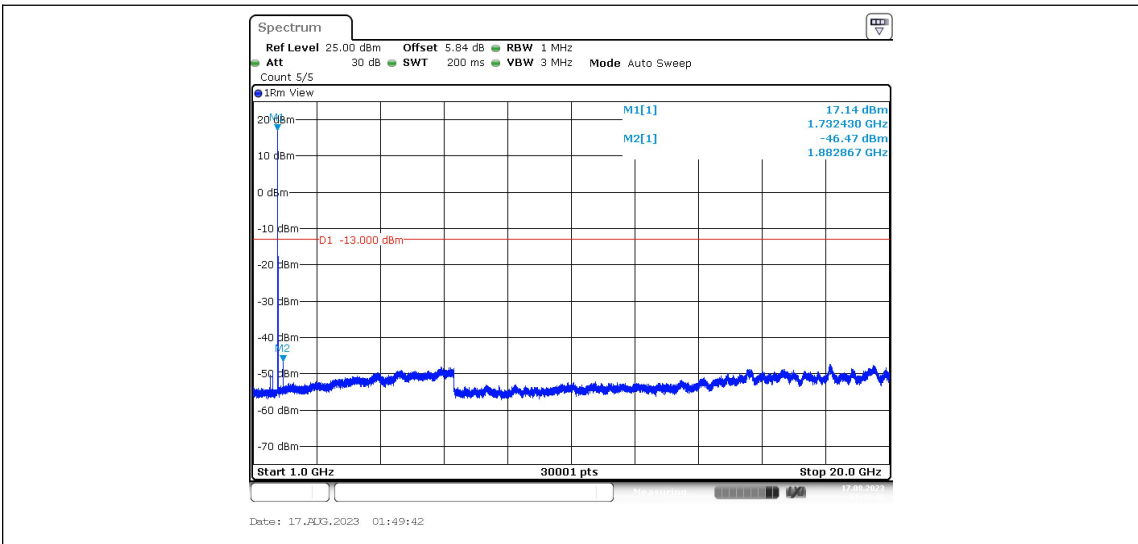

Band4-Stand-Alone-NaN-BPSK-20175-1@0-15kHz-30-1000--54.88--13-PASS

Band4-Stand-Alone-NaN-BPSK-20175-1@0-15kHz-1000-20000--46.47--13-PASS