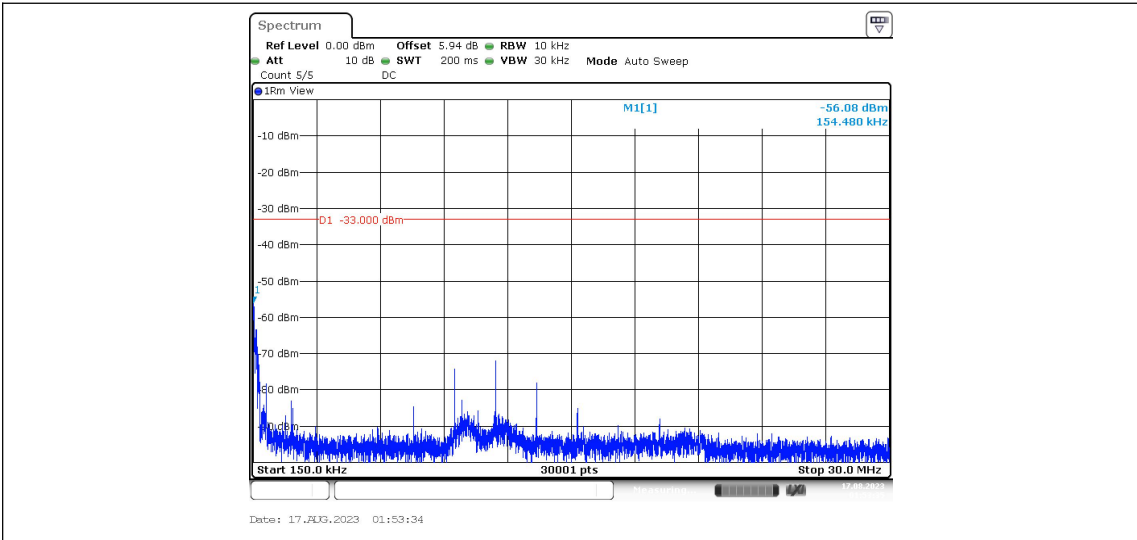

Band4-Stand-Alone-NaN-BPSK-20399-1@0-15kHz-0.009-0.15--48.76--43-PASS

Band4-Stand-Alone-NaN-BPSK-20399-1@0-15kHz-0.15-30--56.08--33-PASS