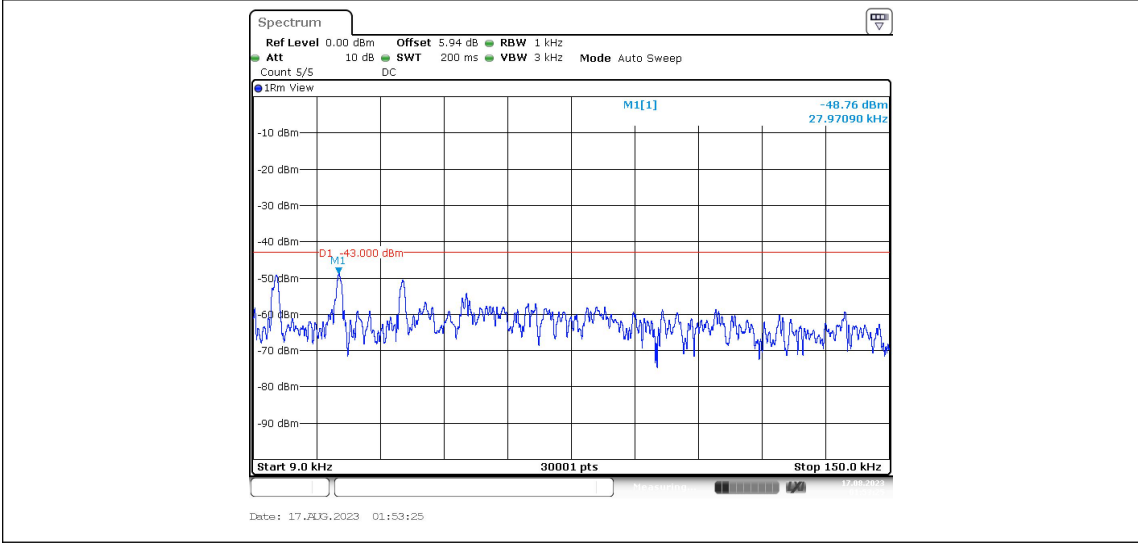

Band4-Stand-Alone-NaN-BPSK-20175-1@11-15kHz-1000-20000--45.59--13-PASS

Band4-Stand-Alone-NaN-BPSK-20399-1@0-15kHz-0.009-0.15--48.76--43-PASS