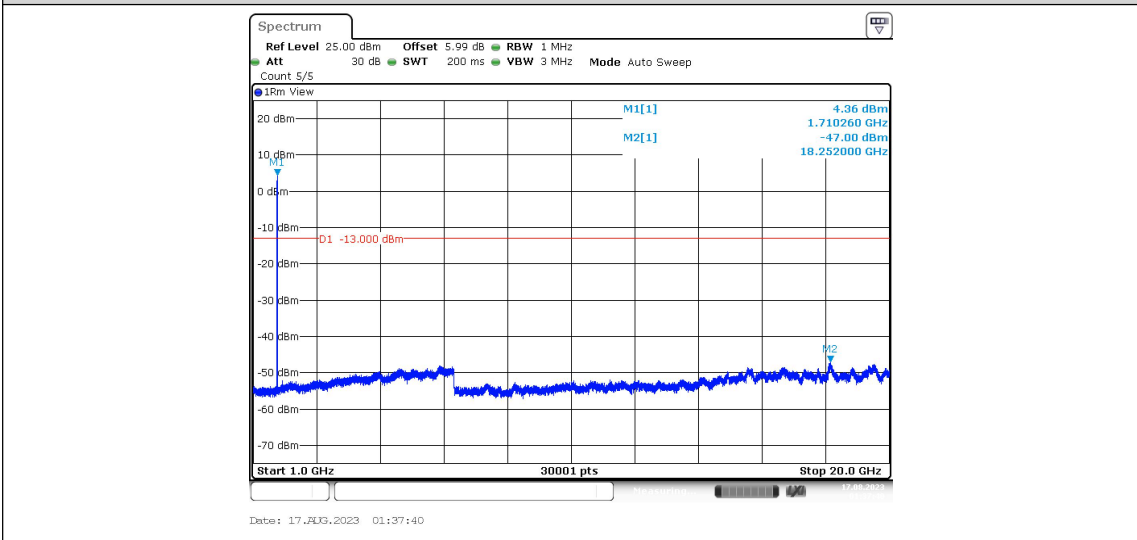

Band4-Stand-Alone-NaN-QPSK-19951-12@0-15kHz-30-1000--54.79--13-PASS

Band4-Stand-Alone-NaN-QPSK-19951-12@0-15kHz-1000-20000--47--13-PASS