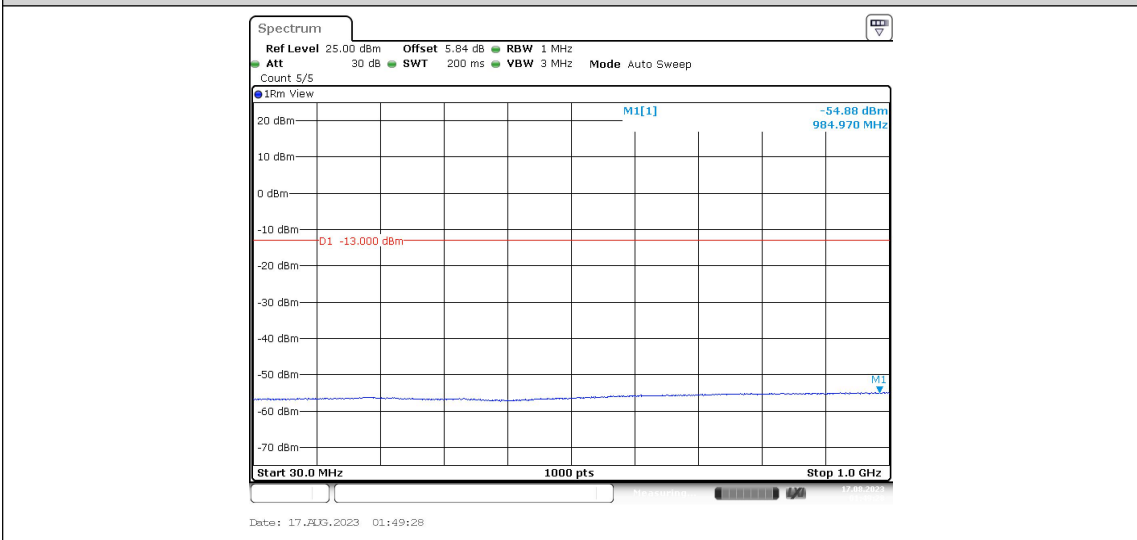

Band4-Stand-Alone-NaN-BPSK-20175-1@0-15kHz-0.15-30--55.98--33-PASS

Band4-Stand-Alone-NaN-BPSK-20175-1@0-15kHz-30-1000--54.88--13-PASS