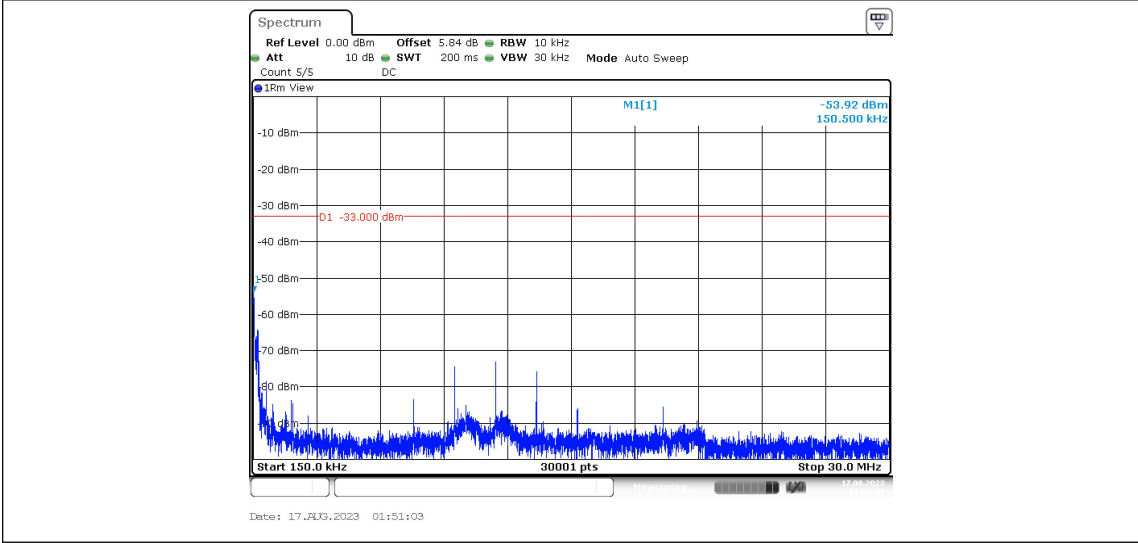

Band4-Stand-Alone-NaN-BPSK-20175-1@11-15kHz-0.009-0.15--45.26--43-PASS

Band4-Stand-Alone-NaN-BPSK-20175-1@11-15kHz-0.15-30--53.92--33-PASS