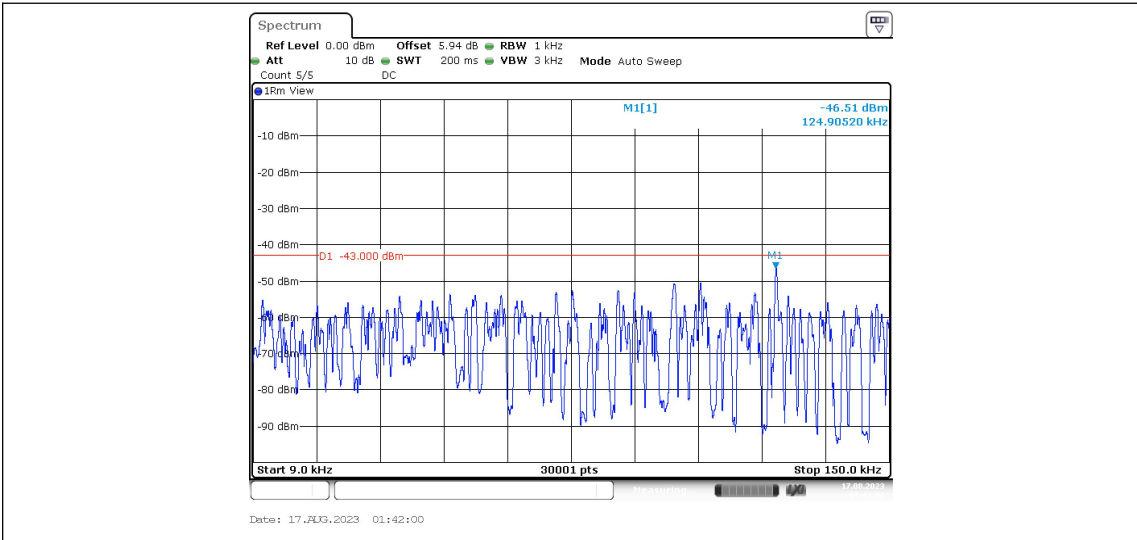

Band4-Stand-Alone-NaN-QPSK-20175-12@0-15kHz-1000-20000--47.43--13-PASS

Band4-Stand-Alone-NaN-QPSK-20399-12@0-15kHz-0.009-0.15--46.51--43-PASS