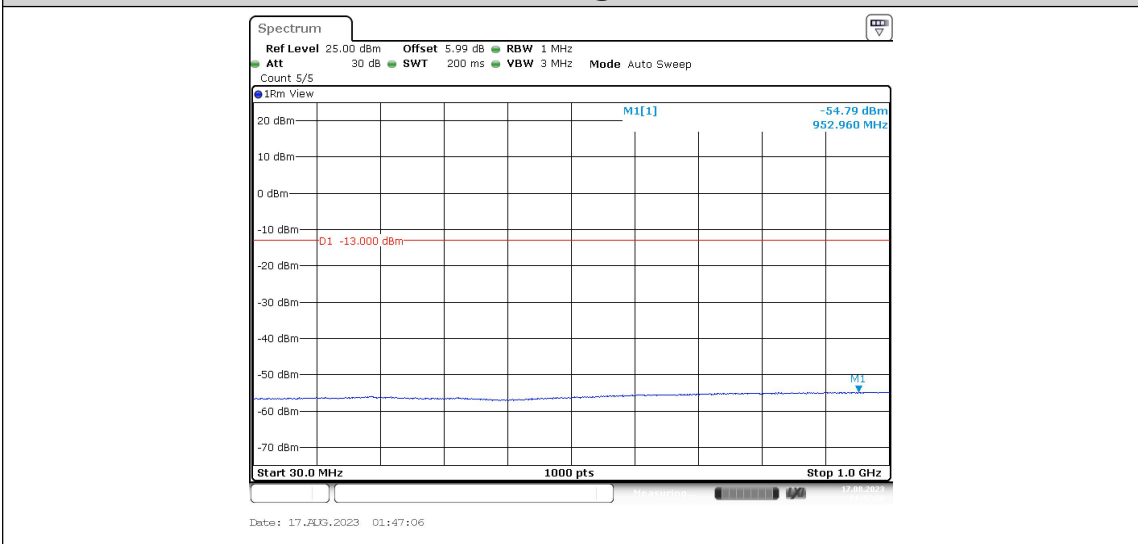

Band4-Stand-Alone-NaN-BPSK-19951-1@11-15kHz-0.15-30--50.45--33-PASS

Band4-Stand-Alone-NaN-BPSK-19951-1@11-15kHz-30-1000--54.79--13-PASS

Band4-Stand-Alone-NaN-BPSK-19951-1@11-15kHz-1000-20000--46.41--13-PASS