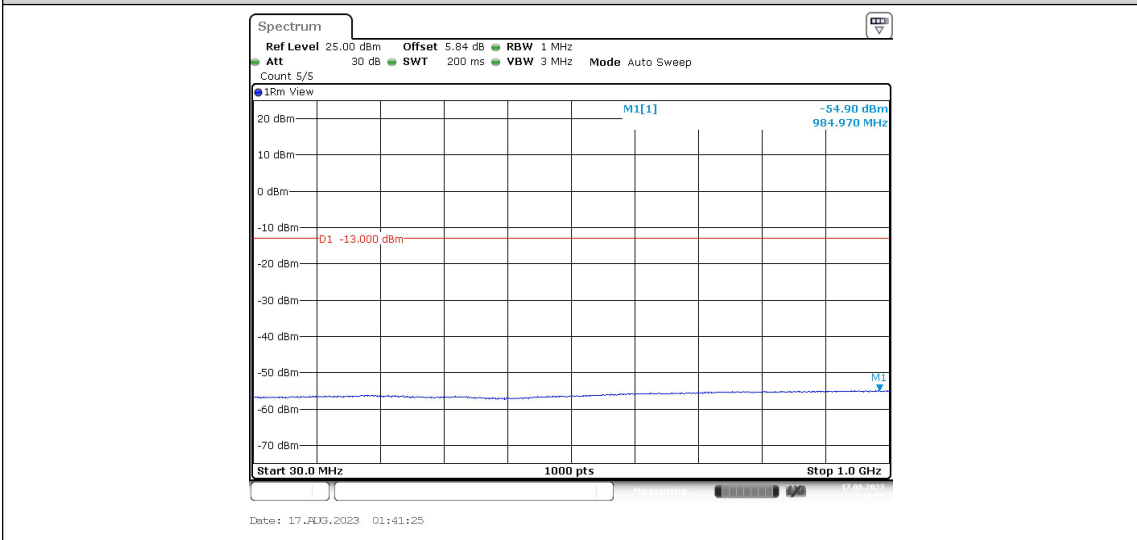

Band4-Stand-Alone-NaN-QPSK-20175-12@0-15kHz-0.15-30--58.44--33-PASS

Band4-Stand-Alone-NaN-QPSK-20175-12@0-15kHz-30-1000--54.9--13-PASS