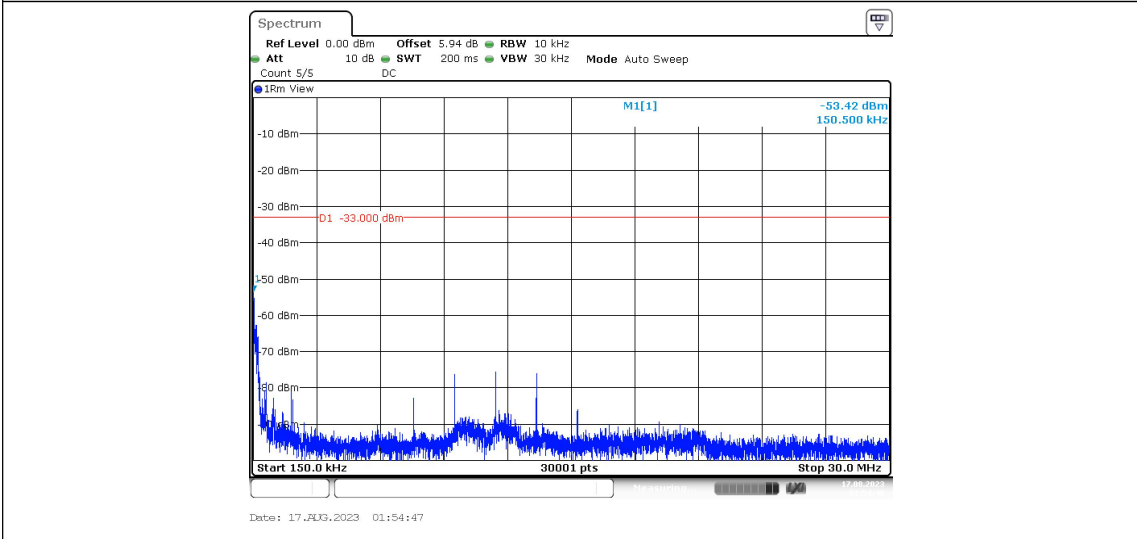

Band4-Stand-Alone-NaN-BPSK-20399-1@11-15kHz-0.009-0.15--46.9--43-PASS

Band4-Stand-Alone-NaN-BPSK-20399-1@11-15kHz-0.15-30--53.42--33-PASS