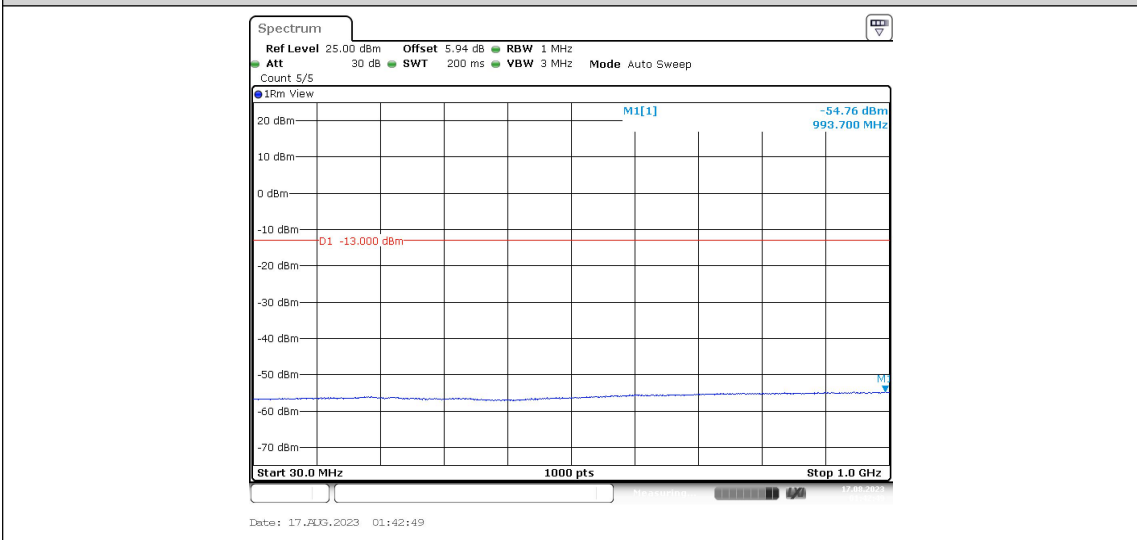

Band4-Stand-Alone-NaN-QPSK-20399-12@0-15kHz-0.15-30--47.12--33-PASS

Band4-Stand-Alone-NaN-QPSK-20399-12@0-15kHz-30-1000--54.76--13-PASS