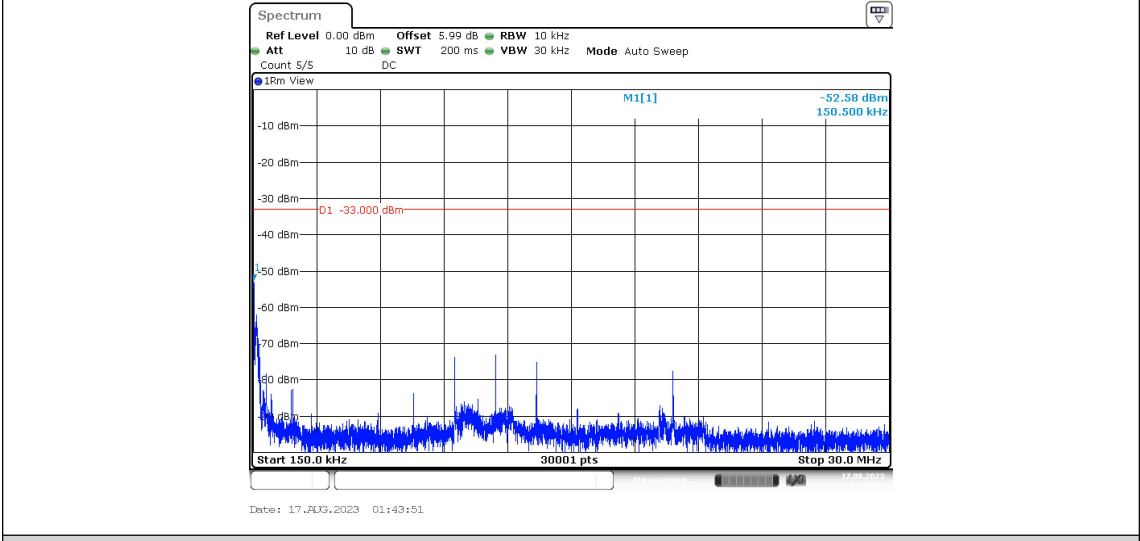

Band4-Stand-Alone-NaN-BPSK-19951-1@0-15kHz-0.15-30--52.58--33-PASS