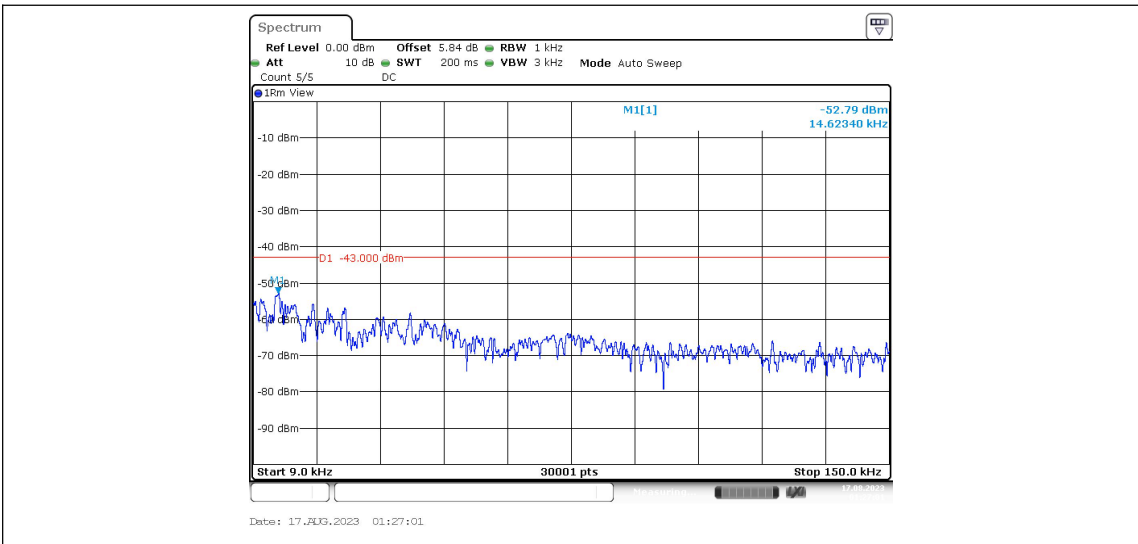

Band4-Stand-Alone-NaN-QPSK-20175-1@0-3.75kHz-0.009-0.15--52.79--43-PASS