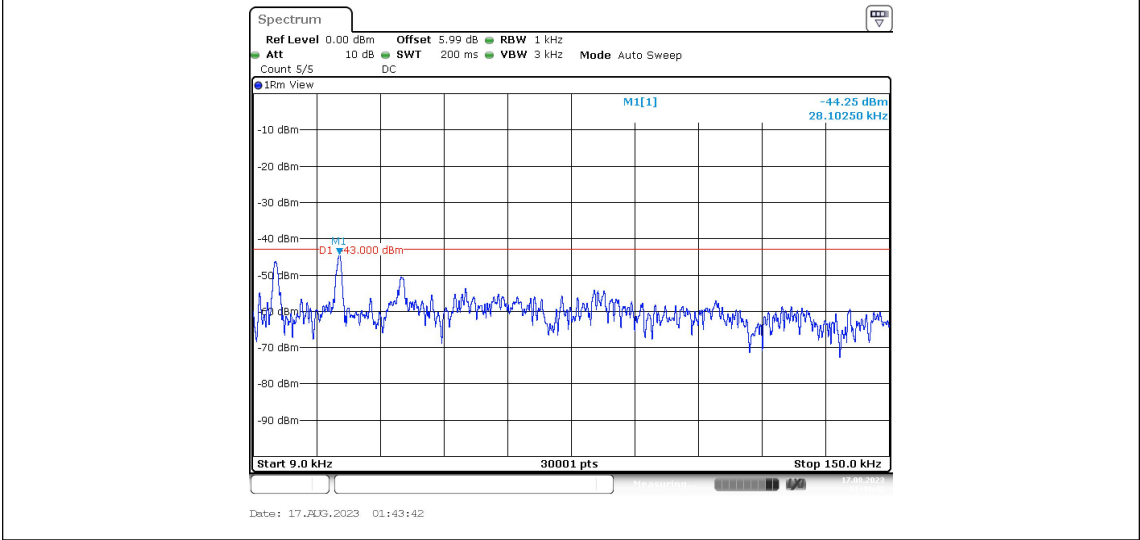

Band4-Stand-Alone-NaN-BPSK-19951-1@0-15kHz-0.009-0.15--44.25--43-PASS