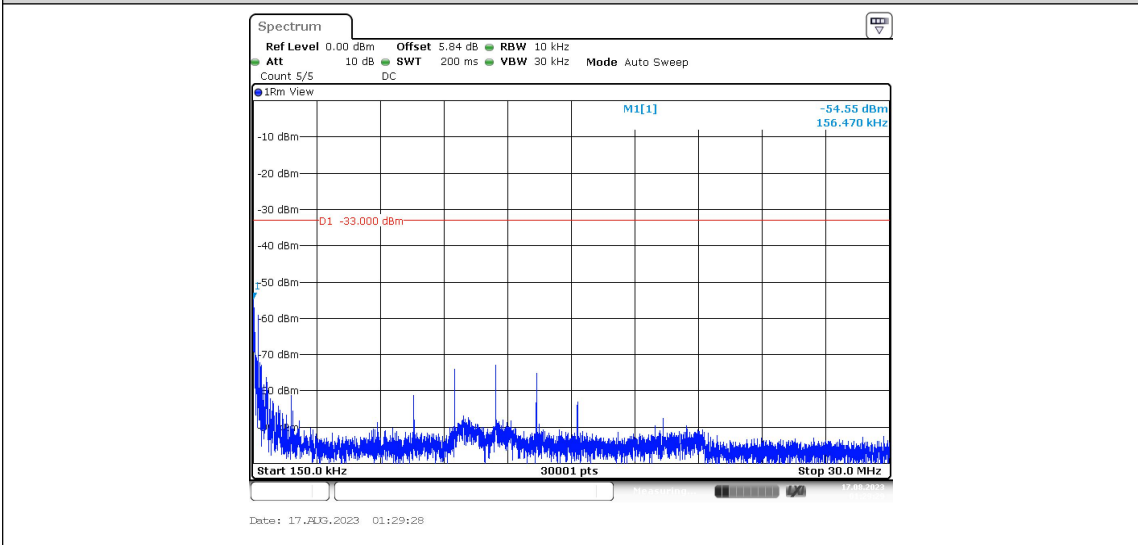

Band4-Stand-Alone-NaN-QPSK-20175-1@47-3.75kHz-0.15-30--54.55--33-PASS