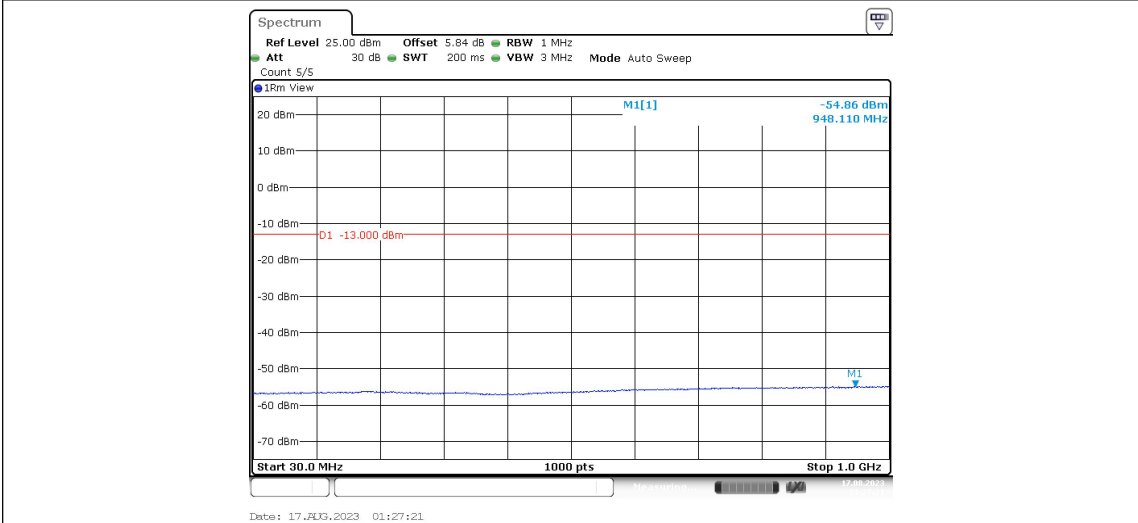

Band4-Stand-Alone-NaN-QPSK-20175-1@0-3.75kHz-30-1000--54.86--13-PASS