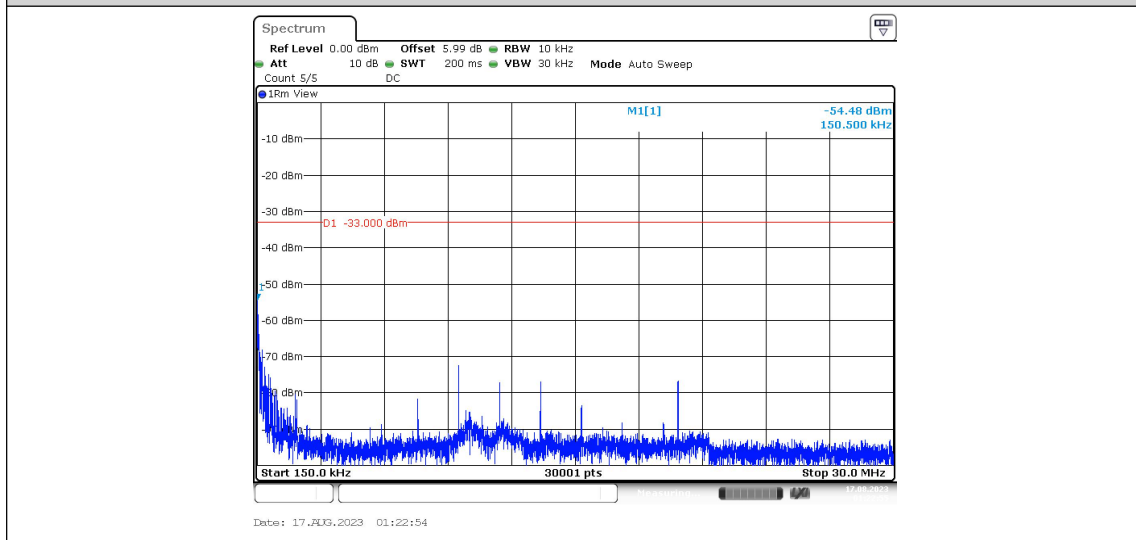

Test Graphs

Band4-Stand-Alone-NaN-QPSK-19951-1@0-3.75kHz-0.009-0.15--49.59--43-PASS

Band4-Stand-Alone-NaN-QPSK-19951-1@0-3.75kHz-0.15-30--54.48--33-PASS

Band4-Stand-Alone-NaN-QPSK-19951-1@0-3.75kHz-30-1000--54.77--13-PASS