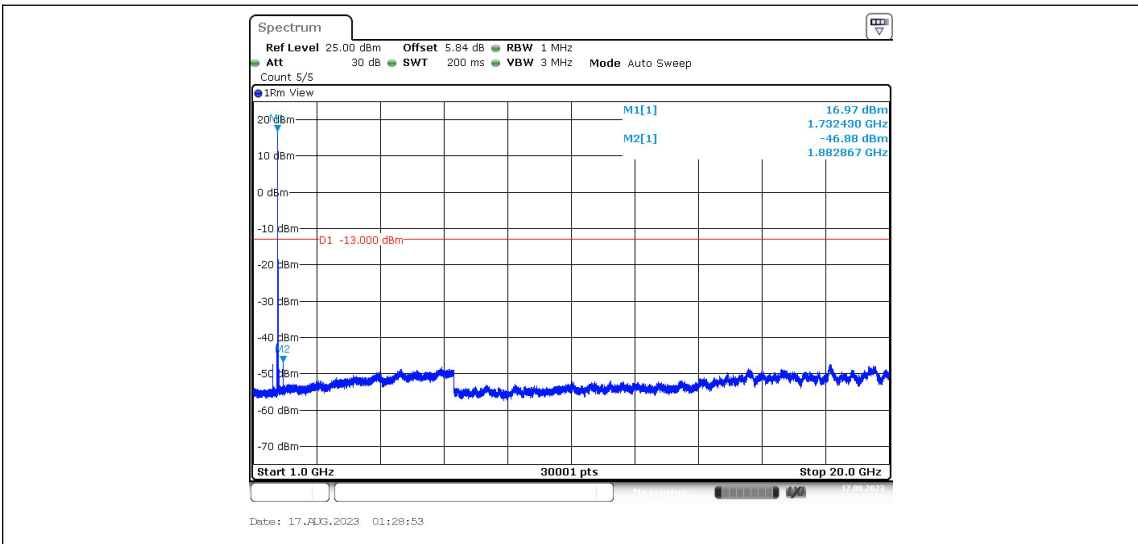

Band4-Stand-Alone-NaN-QPSK-20175-1@0-3.75kHz-1000-20000--46.88--13-PASS