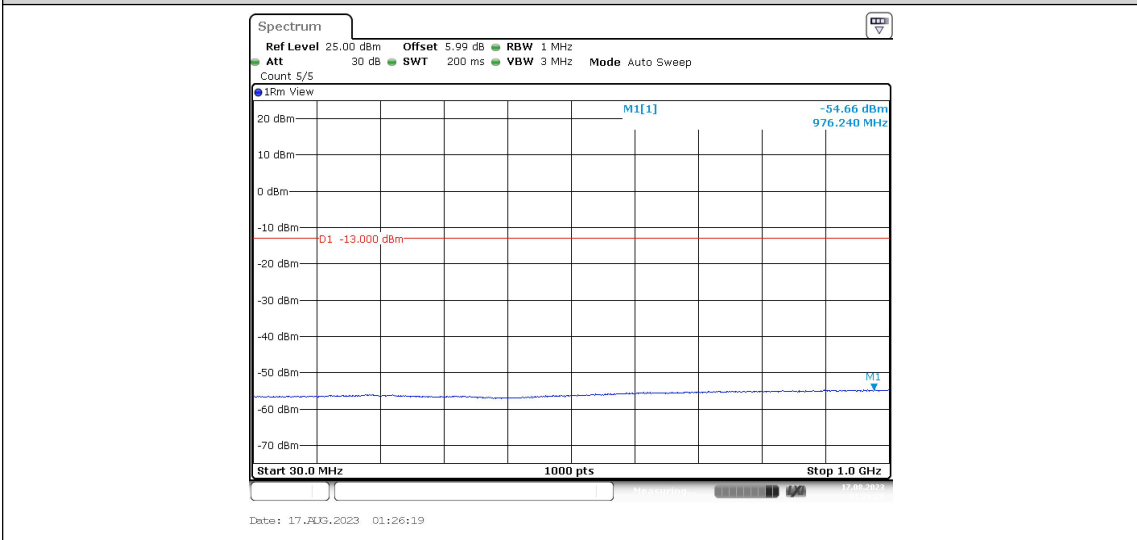

Band4-Stand-Alone-NaN-QPSK-19951-1@47-3.75kHz-30-1000--54.66--13-PASS