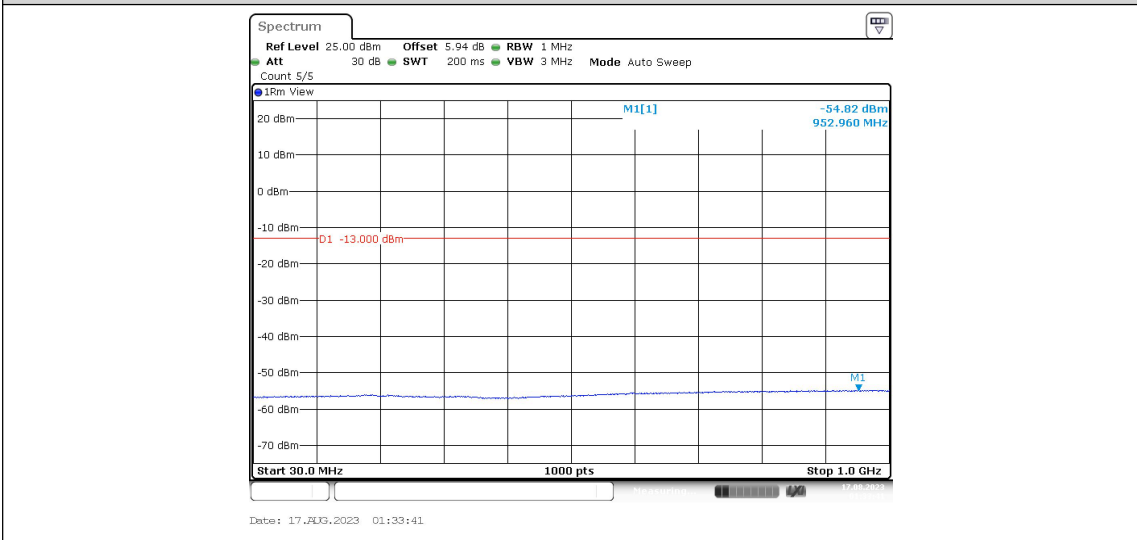

Band4-Stand-Alone-NaN-QPSK-20399-1@0-3.75kHz-30-1000--54.82--13-PASS