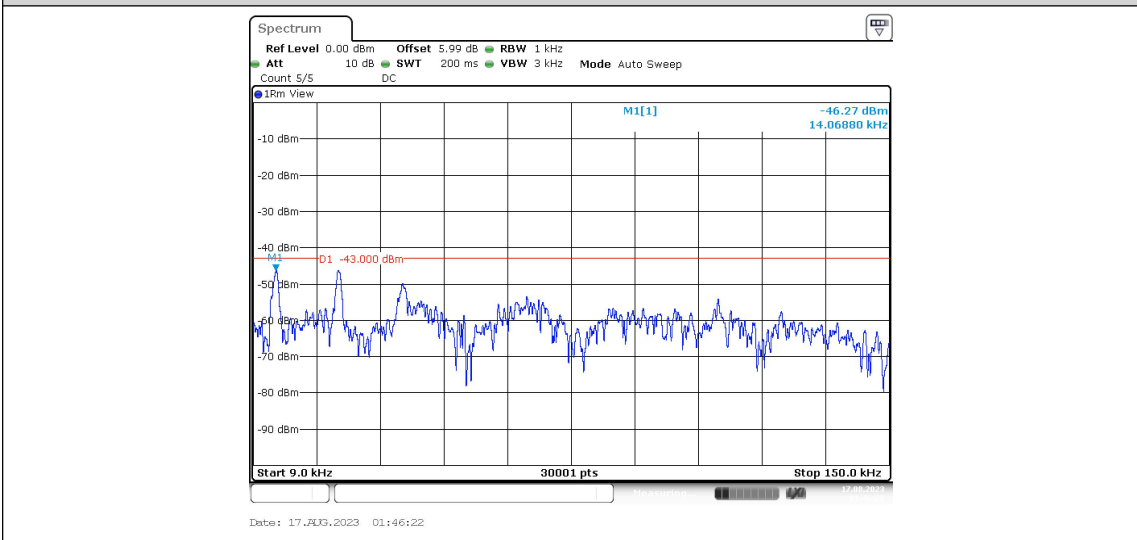

Band4-Stand-Alone-NaN-BPSK-19951-1@11-15kHz-0.009-0.15--46.27--43-PASS