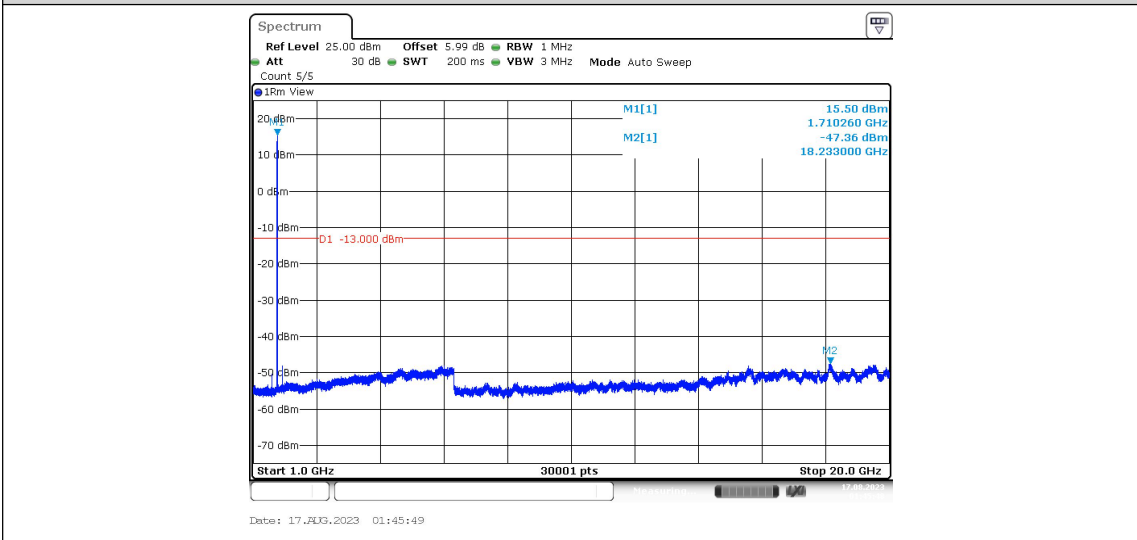

Band4-Stand-Alone-NaN-BPSK-19951-1@0-15kHz-1000-20000--47.36--13-PASS