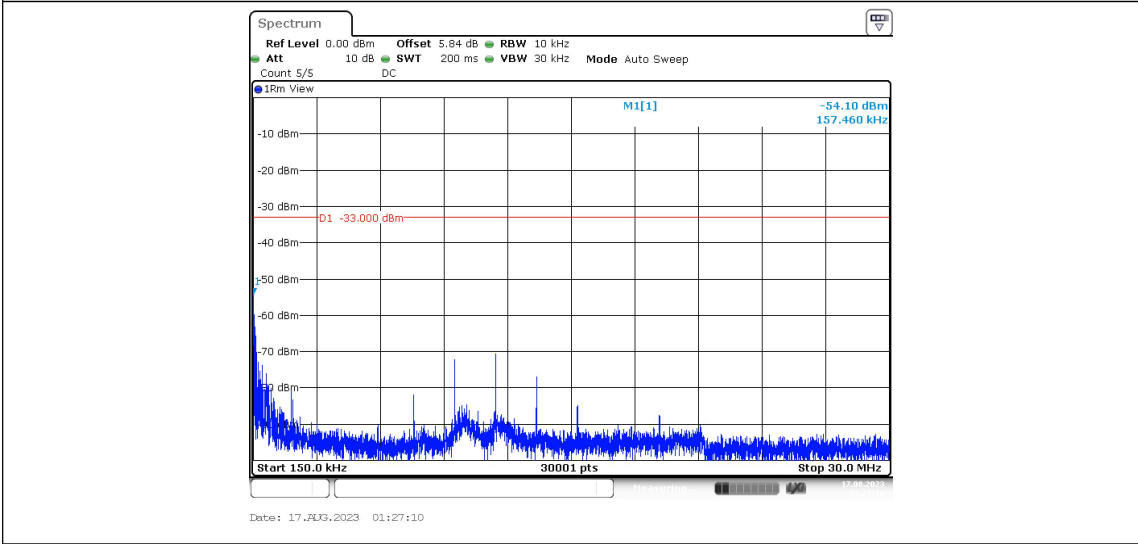

Band4-Stand-Alone-NaN-QPSK-20175-1@0-3.75kHz-0.15-30--54.1--33-PASS