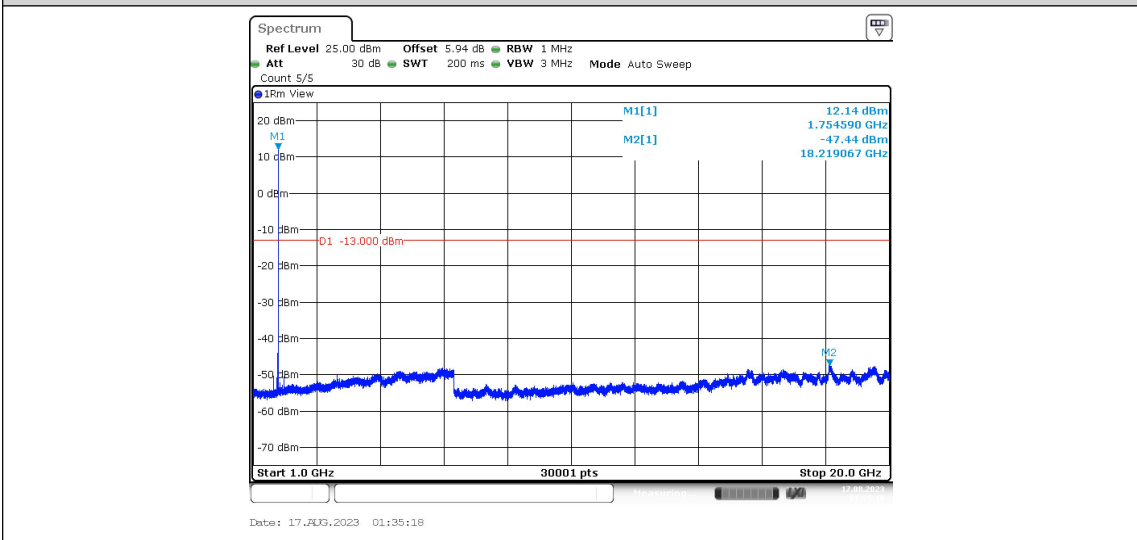

Band4-Stand-Alone-NaN-QPSK-20399-1@0-3.75kHz-1000-20000--47.44--13-PASS