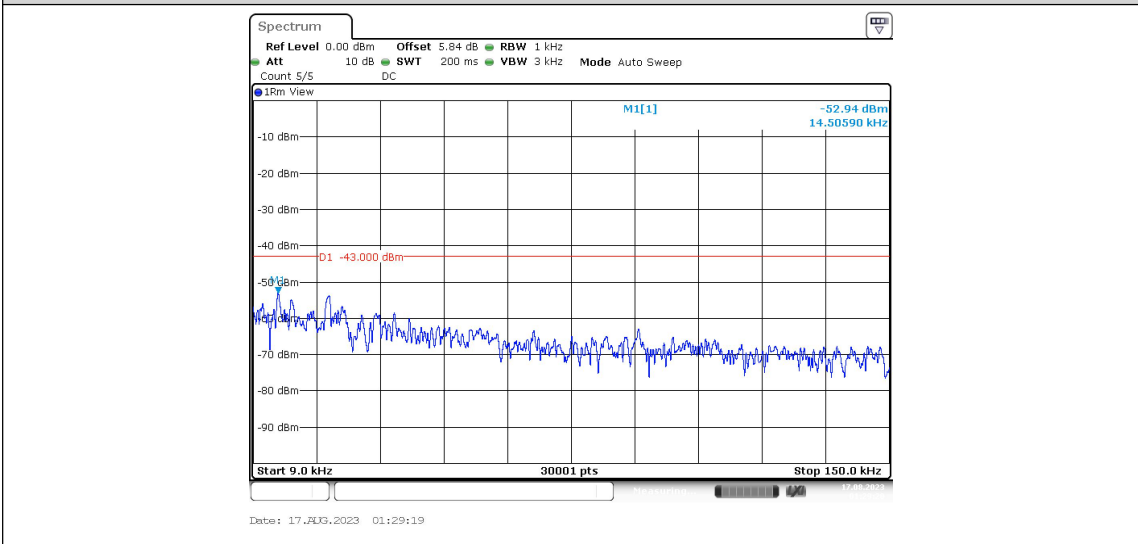

Band4-Stand-Alone-NaN-QPSK-20175-1@47-3.75kHz-0.009-0.15--52.94--43-PASS