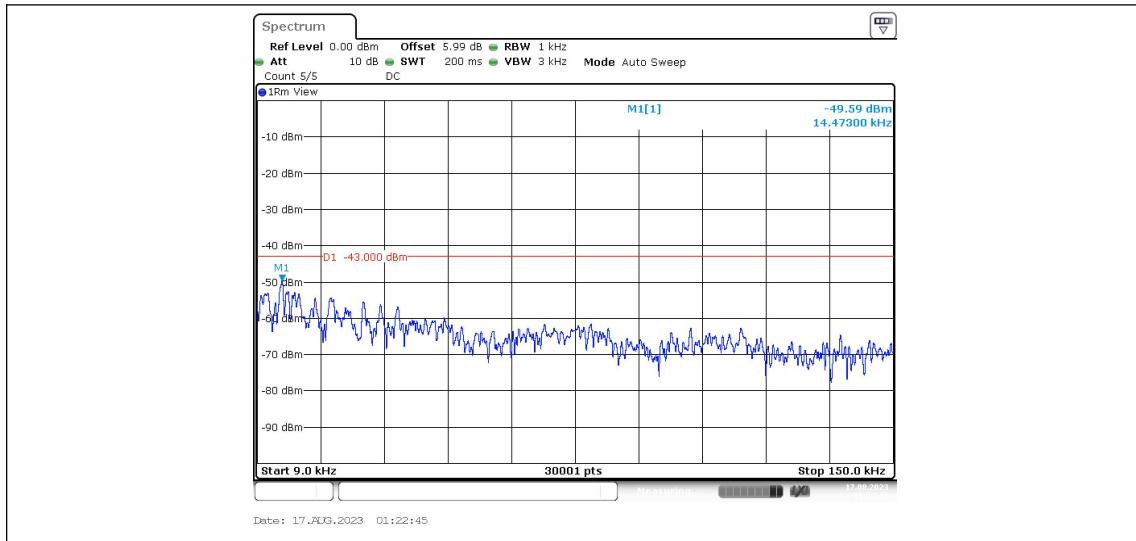

Test Graphs

Band4-Stand-Alone-NaN-QPSK-19951-1@0-3.75kHz-0.009-0.15--49.59--43-PASS

Band4-Stand-Alone-NaN-QPSK-19951-1@0-3.75kHz-0.15-30--54.48--33-PASS

Band4-Stand-Alone-NaN-QPSK-19951-1@0-3.75kHz-30-1000--54.77--13-PASS