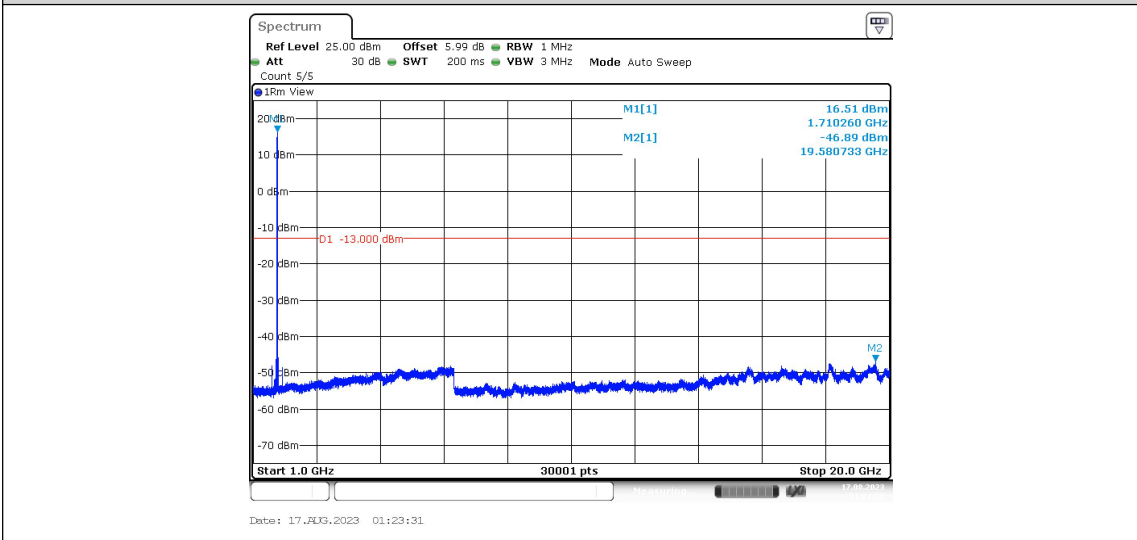

Test Graphs

Band4-Stand-Alone-NaN-QPSK-19951-1@0-3.75kHz-0.009-0.15--49.59--43-PASS

Band4-Stand-Alone-NaN-QPSK-19951-1@0-3.75kHz-0.15-30--54.48--33-PASS

Band4-Stand-Alone-NaN-QPSK-19951-1@0-3.75kHz-30-1000--54.77--13-PASS

Band4-Stand-Alone-NaN-QPSK-19951-1@0-3.75kHz-1000-20000--46.89--13-PASS

Band4-Stand-Alone-NaN-QPSK-19951-1@47-3.75kHz-0.009-0.15--50.65--43-PASS

Band4-Stand-Alone-NaN-QPSK-19951-1@47-3.75kHz-0.15-30--58.49--33-PASS