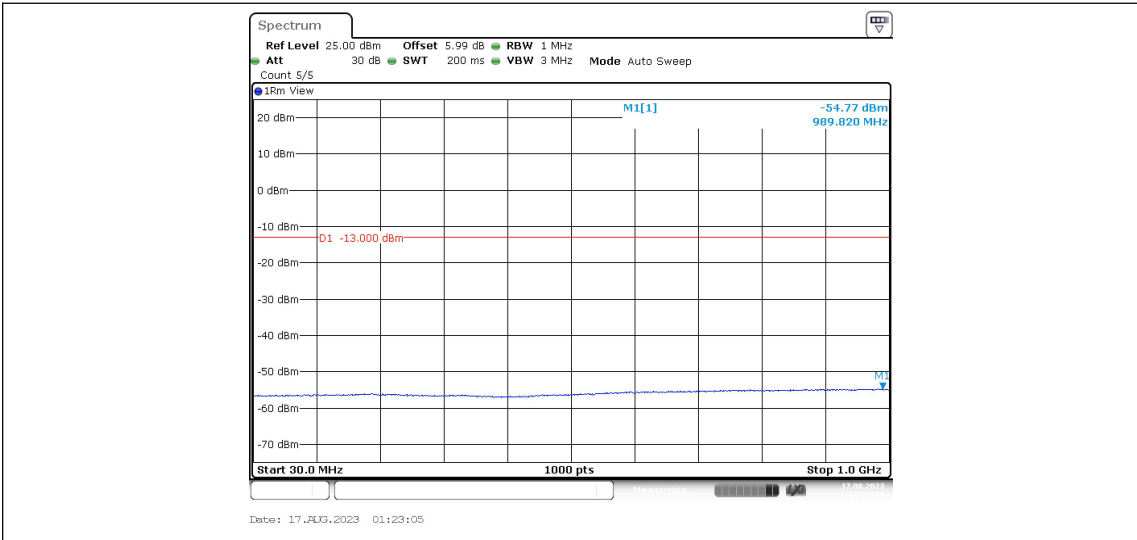

Test Graphs

Band4-Stand-Alone-NaN-QPSK-19951-1@0-3.75kHz-0.009-0.15--49.59--43-PASS

Band4-Stand-Alone-NaN-QPSK-19951-1@0-3.75kHz-0.15-30--54.48--33-PASS

Band4-Stand-Alone-NaN-QPSK-19951-1@0-3.75kHz-30-1000--54.77--13-PASS