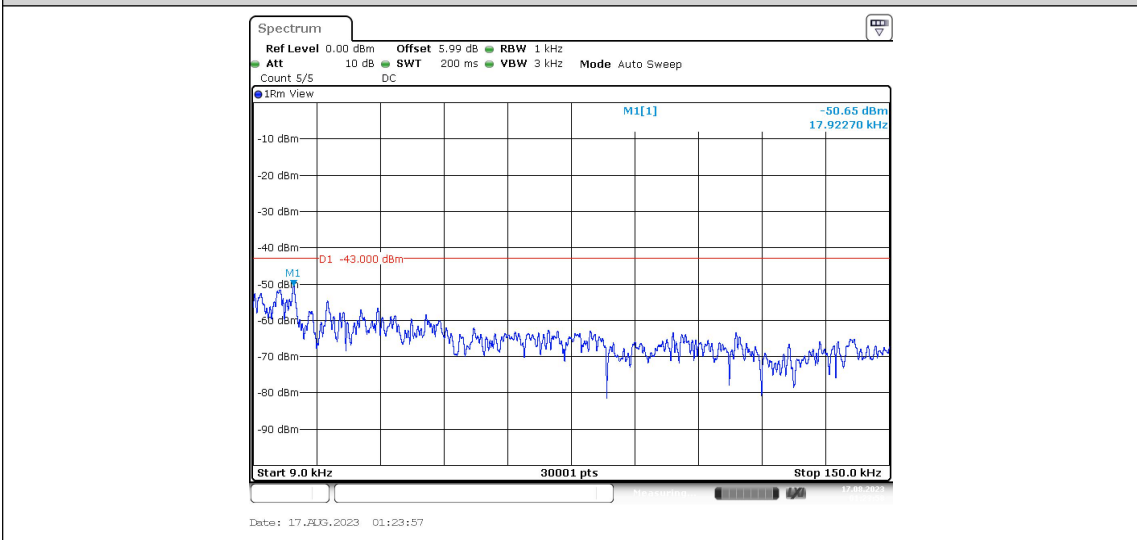

Band4-Stand-Alone-NaN-QPSK-19951-1@47-3.75kHz-0.009-0.15--50.65--43-PASS