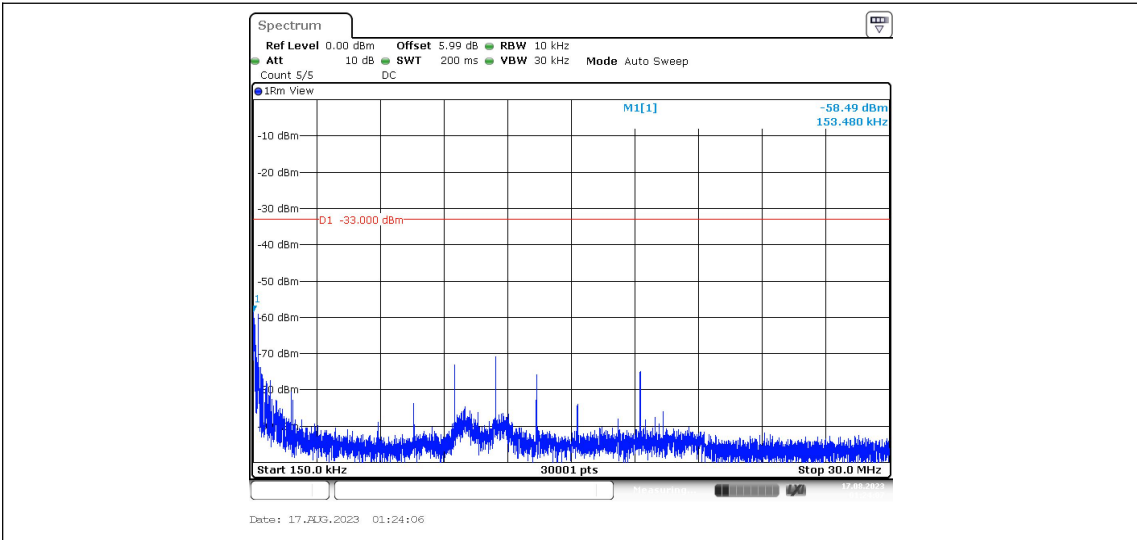

Band4-Stand-Alone-NaN-QPSK-19951-1@47-3.75kHz-0.15-30--58.49--33-PASS