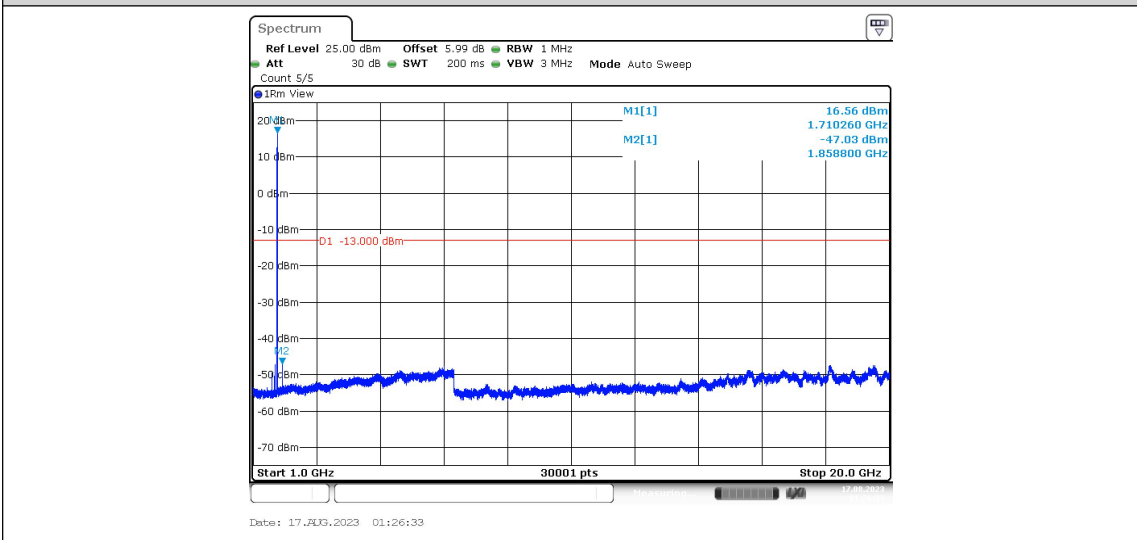

Band4-Stand-Alone-NaN-QPSK-19951-1@47-3.75kHz-1000-20000--47.03--13-PASS