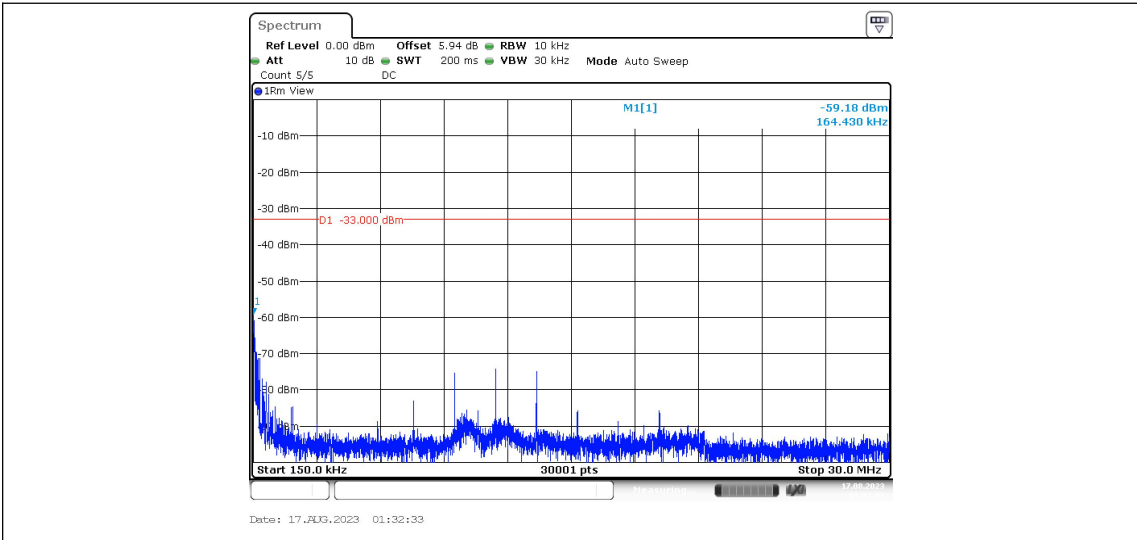

Band4-Stand-Alone-NaN-QPSK-20399-1@0-3.75kHz-0.15-30--59.18--33-PASS