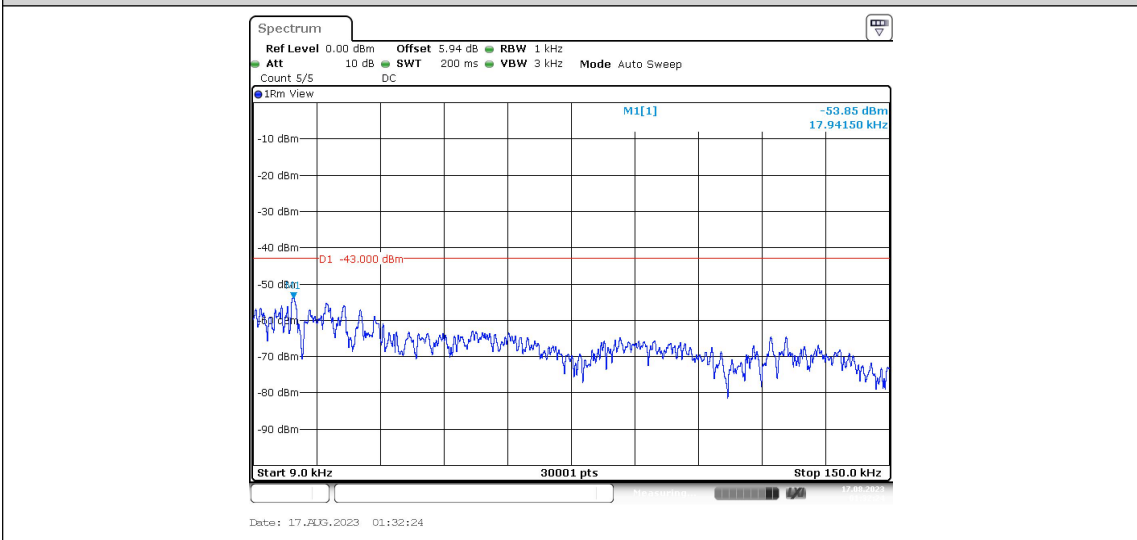

Band4-Stand-Alone-NaN-QPSK-20399-1@0-3.75kHz-0.009-0.15--53.85--43-PASS