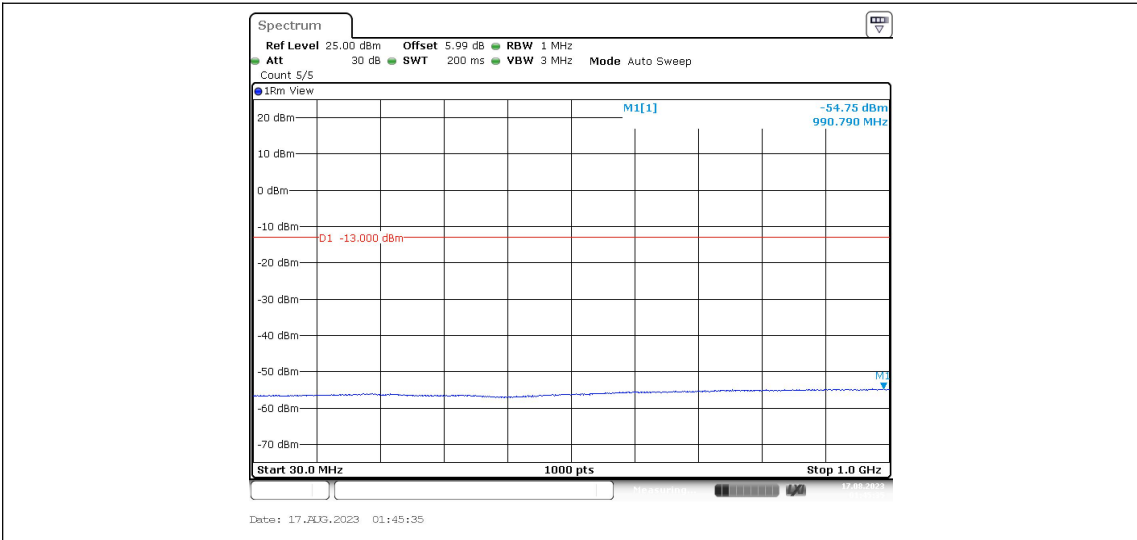

Band4-Stand-Alone-NaN-BPSK-19951-1@0-15kHz-30-1000--54.75--13-PASS