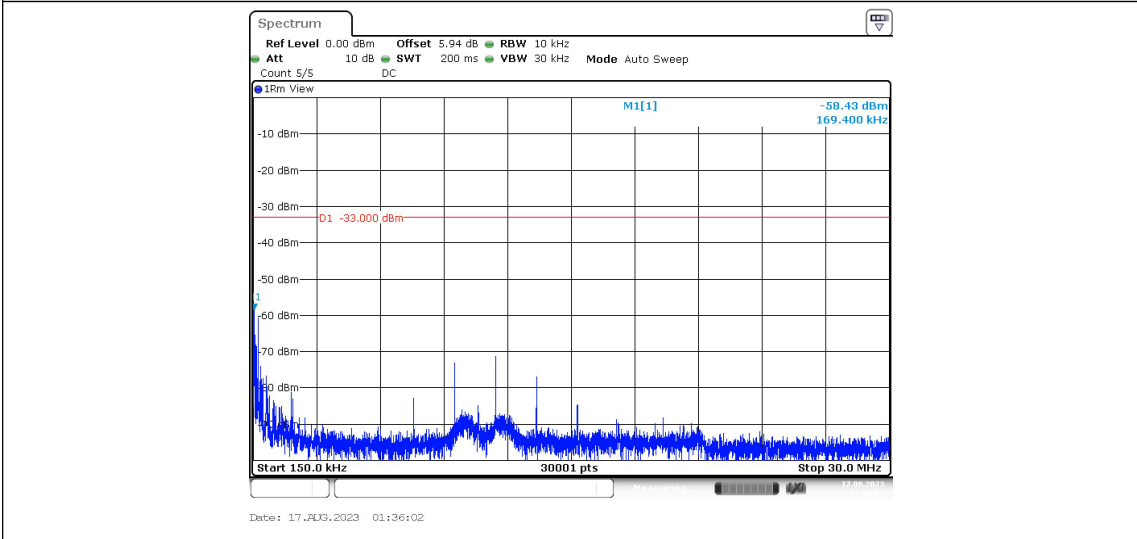

Band4-Stand-Alone-NaN-QPSK-20399-1@47-3.75kHz-0.15-30--58.43--33-PASS