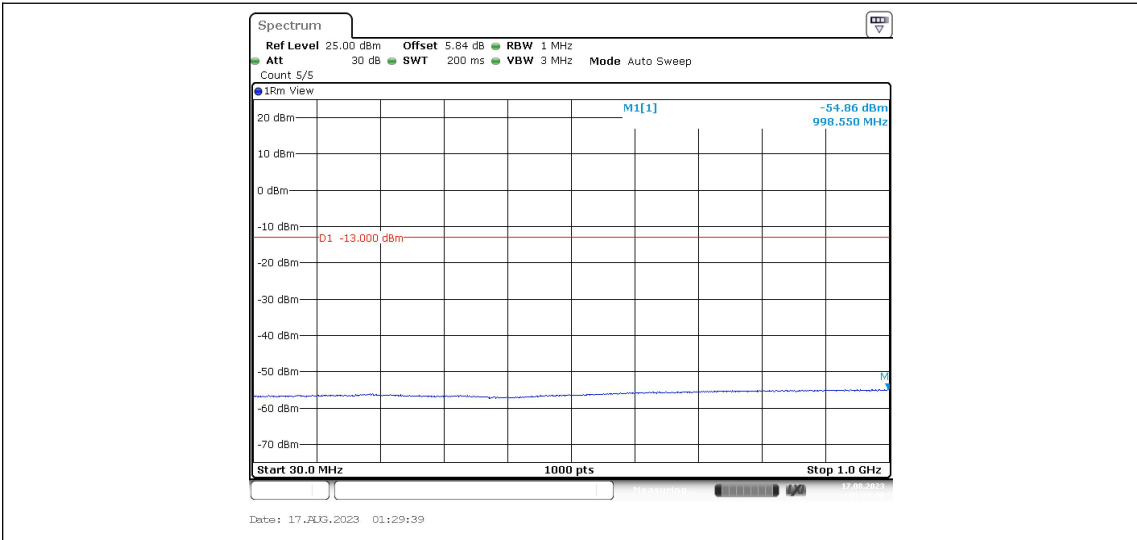

Band4-Stand-Alone-NaN-QPSK-20175-1@47-3.75kHz-30-1000--54.86--13-PASS