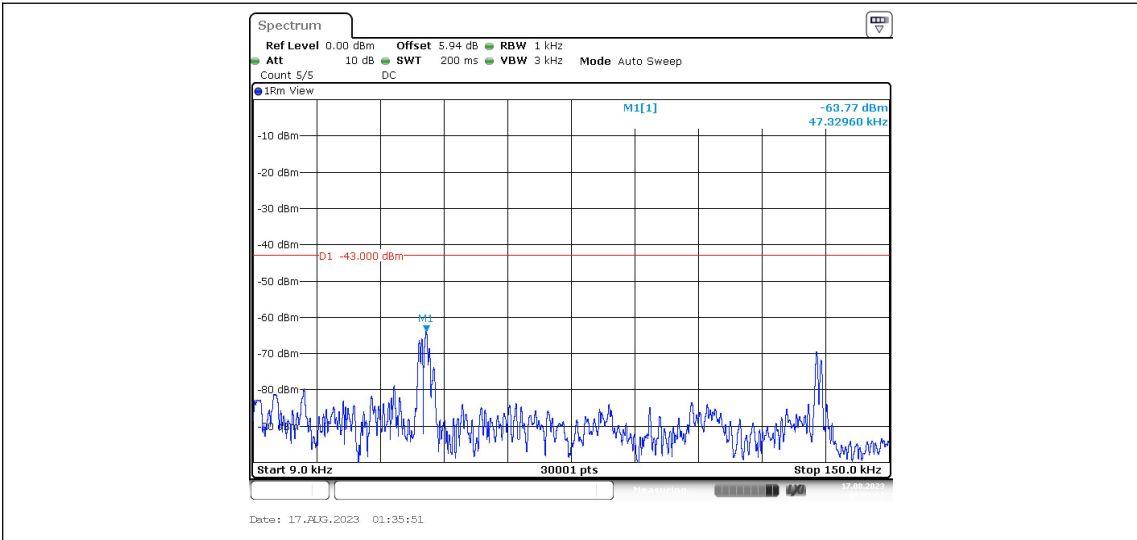

Band4-Stand-Alone-NaN-QPSK-20399-1@47-3.75kHz-0.009-0.15--63.77--43-PASS