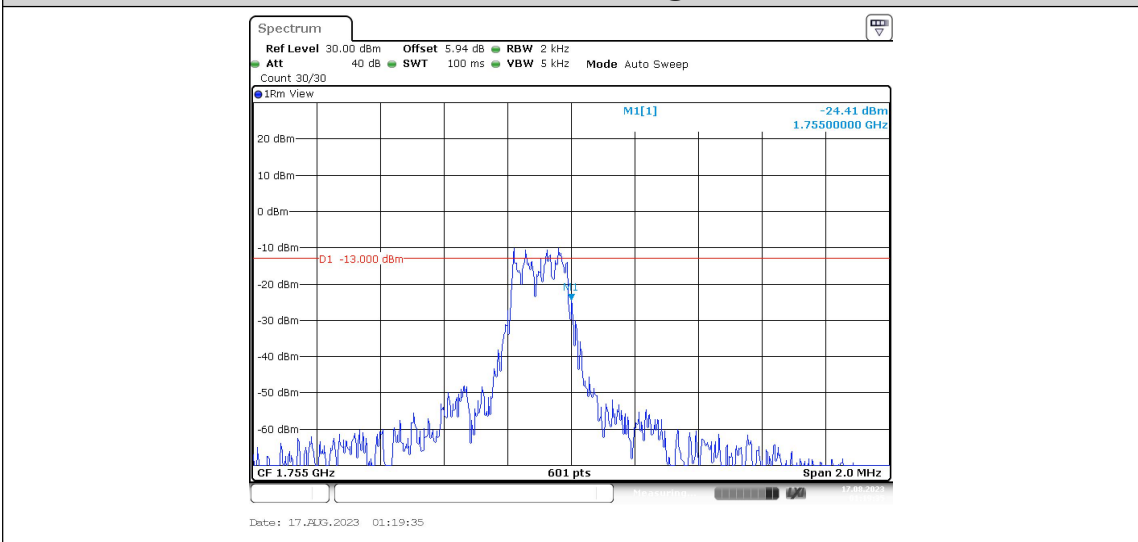

Band4-Stand-Alone-NaN-BPSK-20399-12@0-15kHz--24.41-PASS