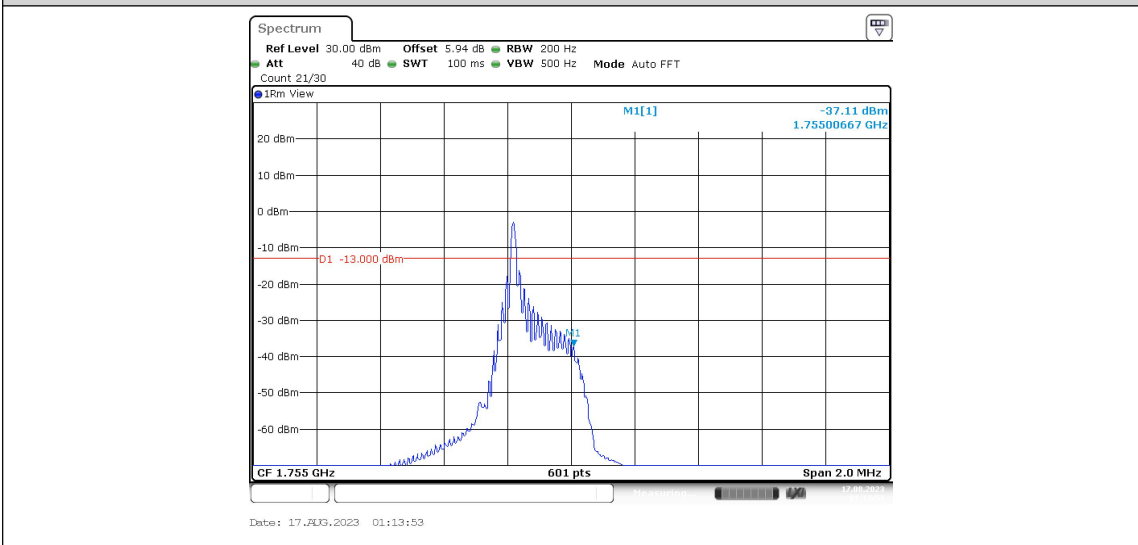

Band4-Stand-Alone-NaN-BPSK-20399-1@0-15kHz--37.11-PASS