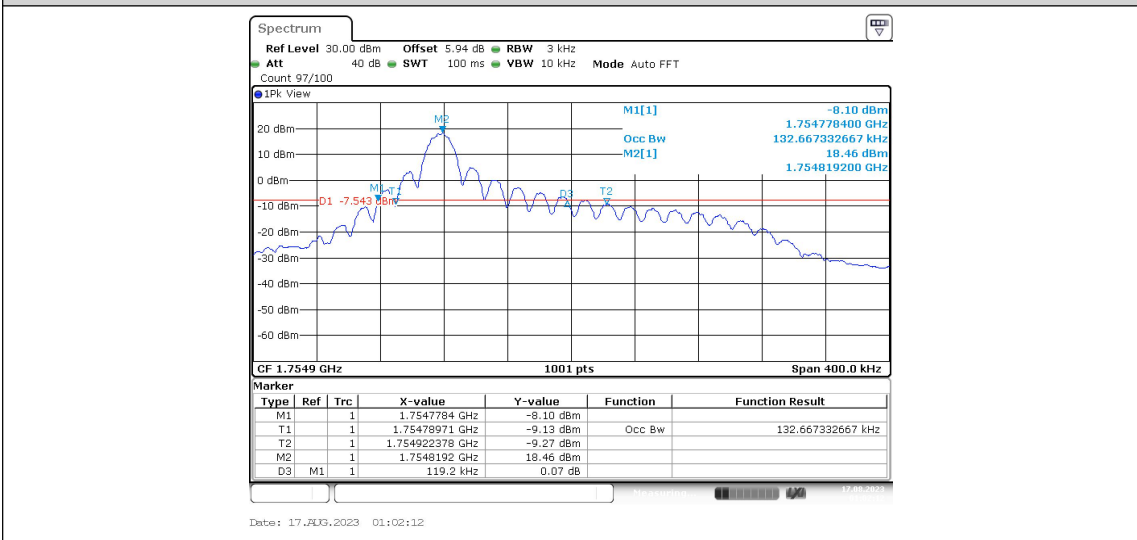

Band4-Stand-Alone-NaN-QPSK-19951-1@0-15kHz-0.119-0.131-PASS

Band4-Stand-Alone-NaN-QPSK-19951-12@0-15kHz-0.250-0.184-PASS

Band4-Stand-Alone-NaN-QPSK-20175-1@0-15kHz-0.119-0.132-PASS

Band4-Stand-Alone-NaN-QPSK-20175-12@0-15kHz-0.250-0.184-PASS