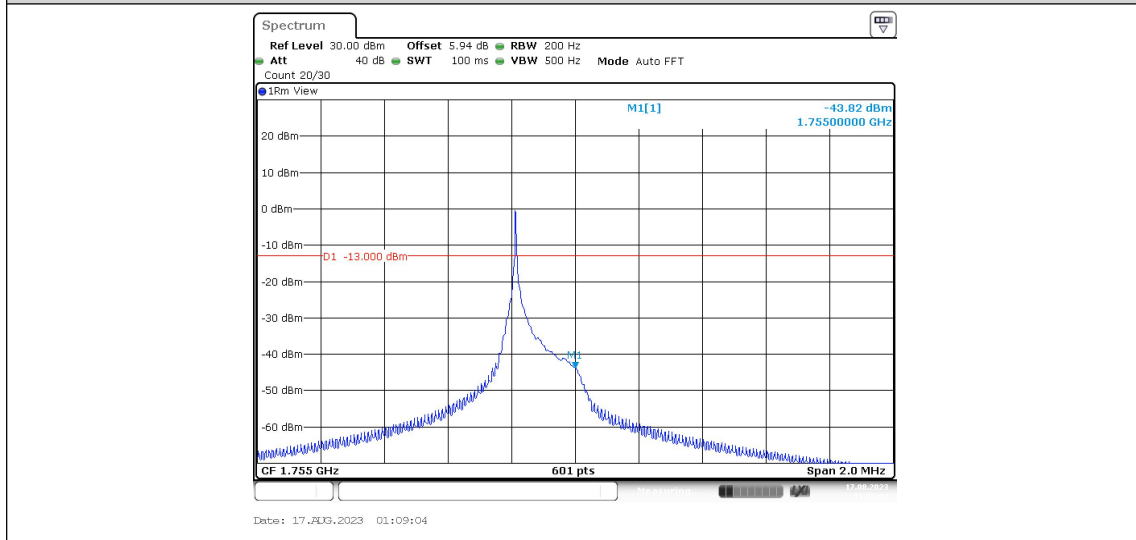

Test Graphs

Band4-Stand-Alone-NaN-BPSK-19951-1@0-3.75kHz--26.02-PASS

Band4-Stand-Alone-NaN-BPSK-19951-1@47-3.75kHz--39.79-PASS

Band4-Stand-Alone-NaN-BPSK-20399-1@0-3.75kHz--43.82-PASS

Band4-Stand-Alone-NaN-BPSK-20399-1@47-3.75kHz--45.92-PASS