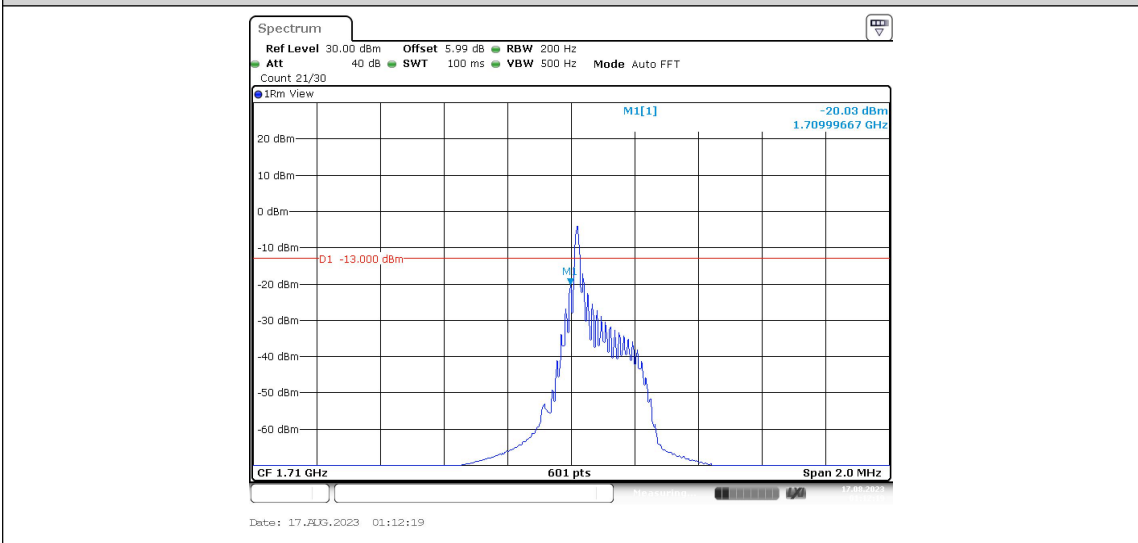

Band4-Stand-Alone-NaN-QPSK-19951-1@0-15kHz--20.03-PASS