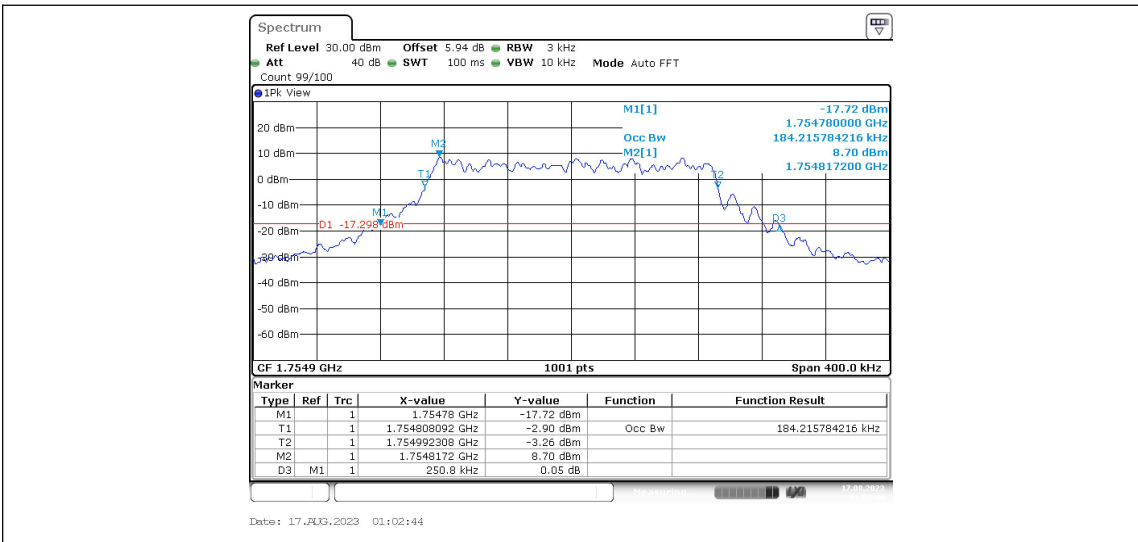

Band4-Stand-Alone-NaN-BPSK-20175-1@0-15kHz-0.105-0.133-PASS

Band4-Stand-Alone-NaN-BPSK-20175-12@0-15kHz-0.250-0.184-PASS

Band4-Stand-Alone-NaN-BPSK-20399-1@0-15kHz-0.105-0.133-PASS

Band4-Stand-Alone-NaN-BPSK-20399-12@0-15kHz-0.251-0.184-PASS

Band4-Stand-Alone-NaN-QPSK-19951-1@0-15kHz-0.119-0.131-PASS

Band4-Stand-Alone-NaN-QPSK-19951-12@0-15kHz-0.250-0.184-PASS

Band4-Stand-Alone-NaN-QPSK-20175-1@0-15kHz-0.119-0.132-PASS

Band4-Stand-Alone-NaN-QPSK-20175-12@0-15kHz-0.250-0.184-PASS