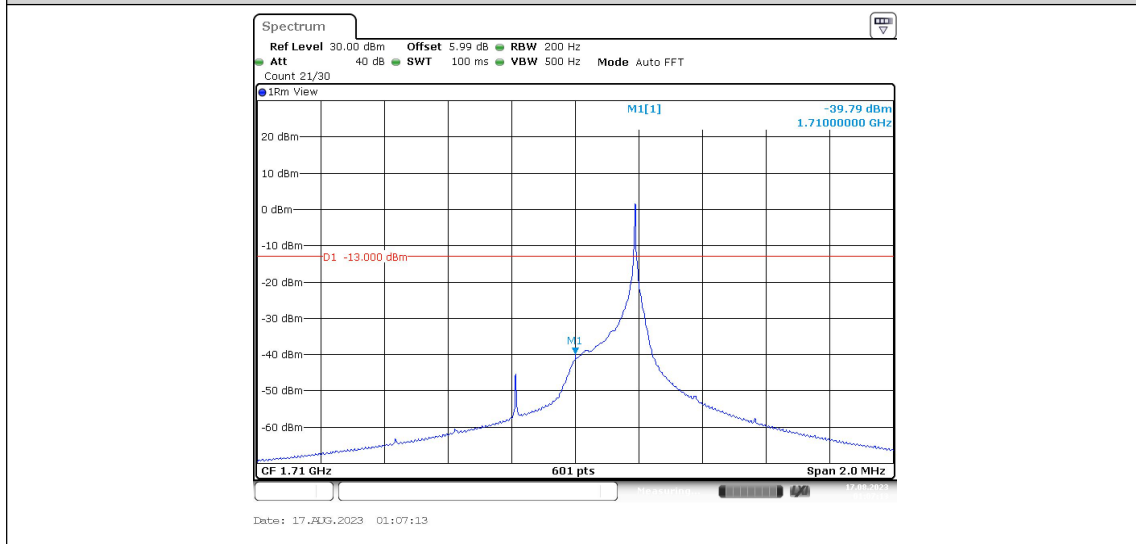

Band4-Stand-Alone-NaN-BPSK-19951-1@47-3.75kHz--39.79-PASS