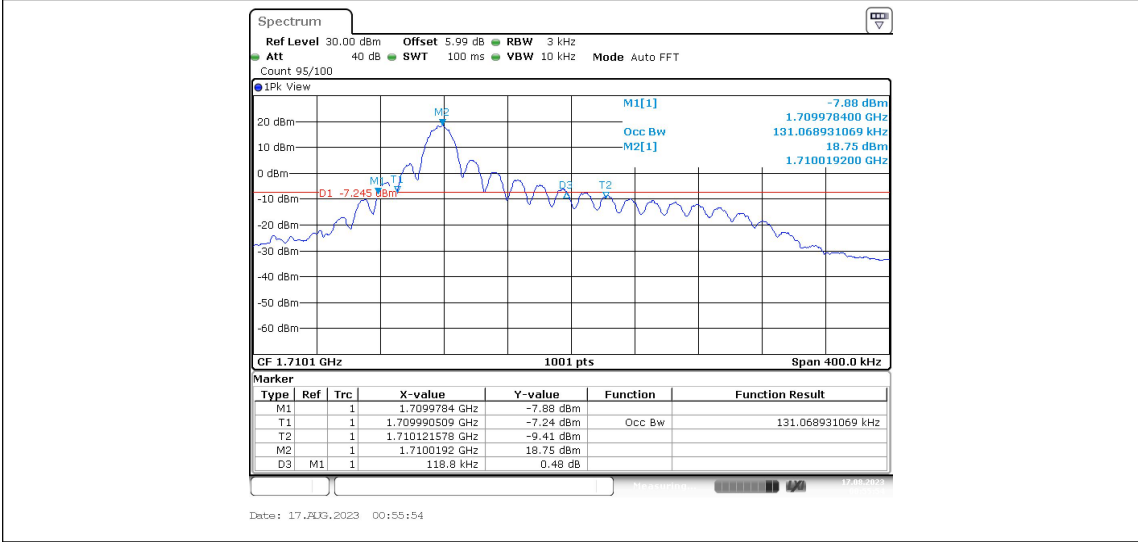

Band4-Stand-Alone-NaN-BPSK-20175-1@0-15kHz-0.105-0.133-PASS

Band4-Stand-Alone-NaN-BPSK-20175-12@0-15kHz-0.250-0.184-PASS

Band4-Stand-Alone-NaN-BPSK-20399-1@0-15kHz-0.105-0.133-PASS

Band4-Stand-Alone-NaN-BPSK-20399-12@0-15kHz-0.251-0.184-PASS