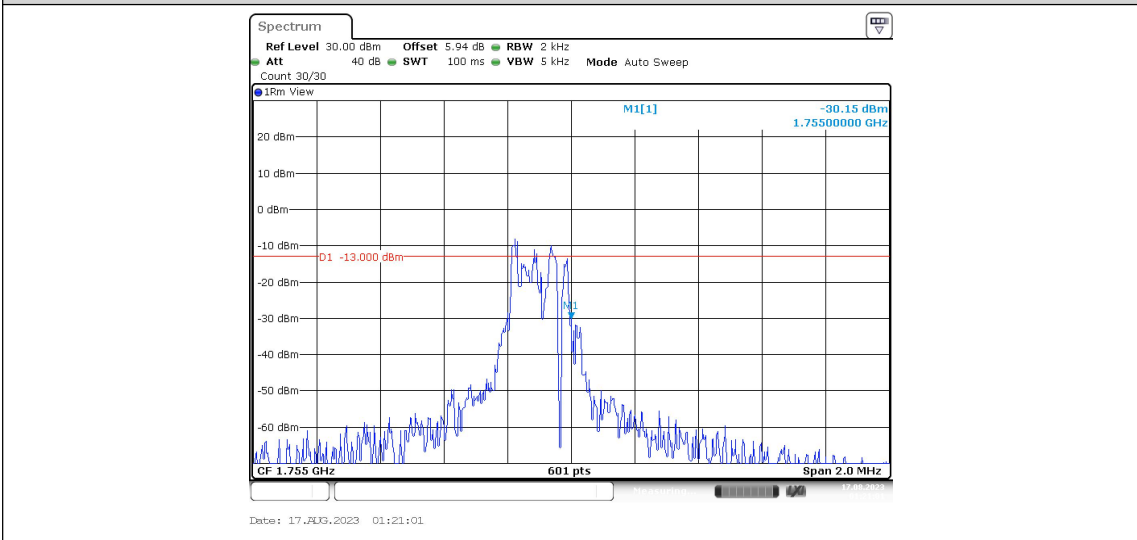

Band4-Stand-Alone-NaN-QPSK-20399-12@0-15kHz--30.15-PASS