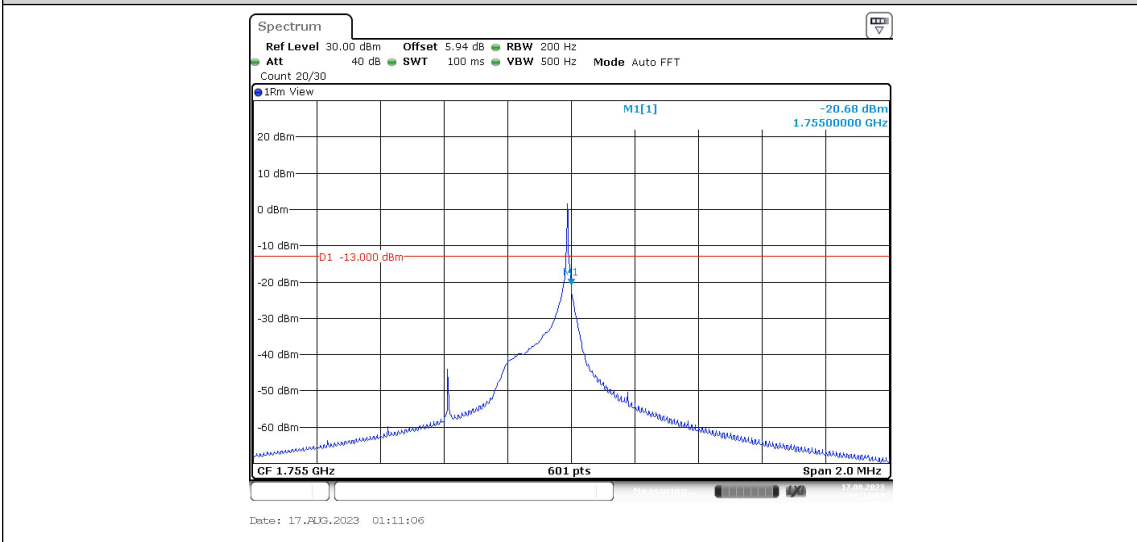

Band4-Stand-Alone-NaN-QPSK-20399-1@47-3.75kHz--20.68-PASS