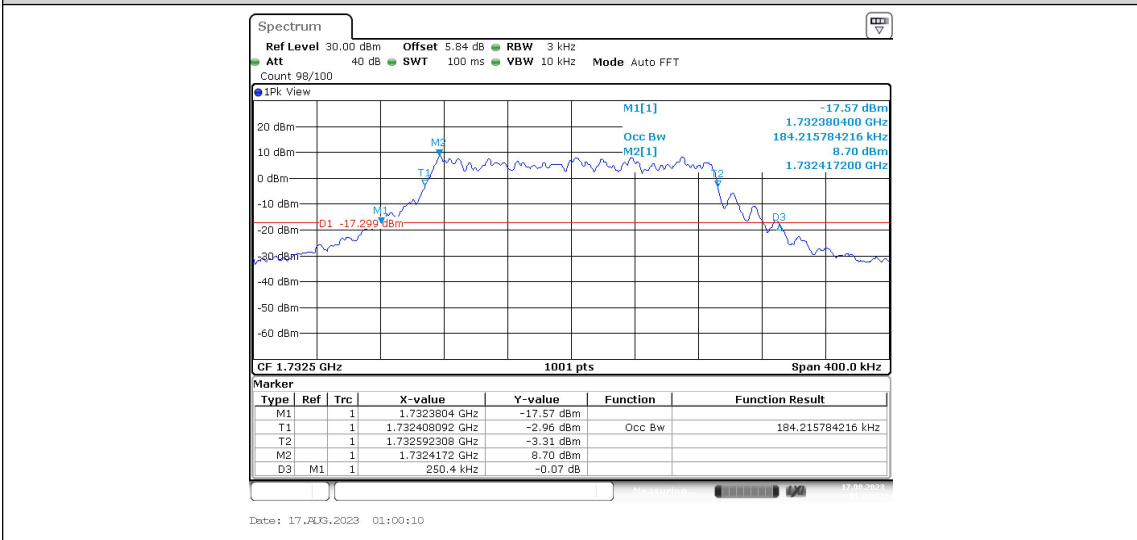

Band4-Stand-Alone-NaN-BPSK-20175-1@0-15kHz-0.105-0.133-PASS

Band4-Stand-Alone-NaN-BPSK-20175-12@0-15kHz-0.250-0.184-PASS

Band4-Stand-Alone-NaN-BPSK-20399-1@0-15kHz-0.105-0.133-PASS

Band4-Stand-Alone-NaN-BPSK-20399-12@0-15kHz-0.251-0.184-PASS

Band4-Stand-Alone-NaN-QPSK-19951-1@0-15kHz-0.119-0.131-PASS

Band4-Stand-Alone-NaN-QPSK-19951-12@0-15kHz-0.250-0.184-PASS

Band4-Stand-Alone-NaN-QPSK-20175-1@0-15kHz-0.119-0.132-PASS

Band4-Stand-Alone-NaN-QPSK-20175-12@0-15kHz-0.250-0.184-PASS