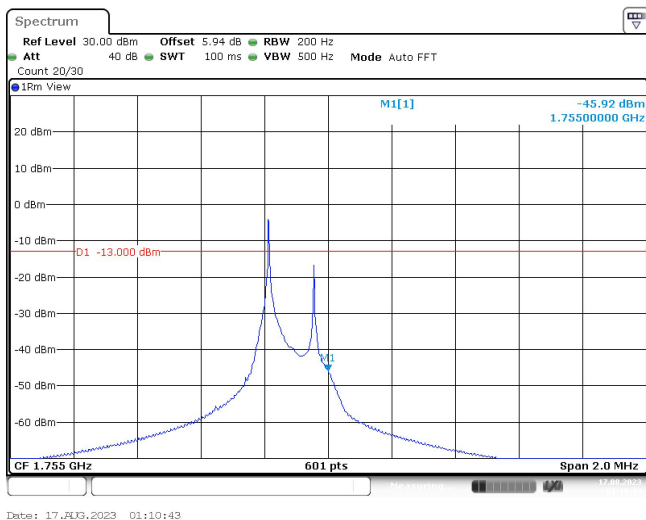

Test Graphs

Band4-Stand-Alone-NaN-BPSK-19951-1@0-3.75kHz--26.02-PASS

Band4-Stand-Alone-NaN-BPSK-19951-1@47-3.75kHz--39.79-PASS

Band4-Stand-Alone-NaN-BPSK-20399-1@0-3.75kHz--43.82-PASS

Band4-Stand-Alone-NaN-BPSK-20399-1@47-3.75kHz--45.92-PASS