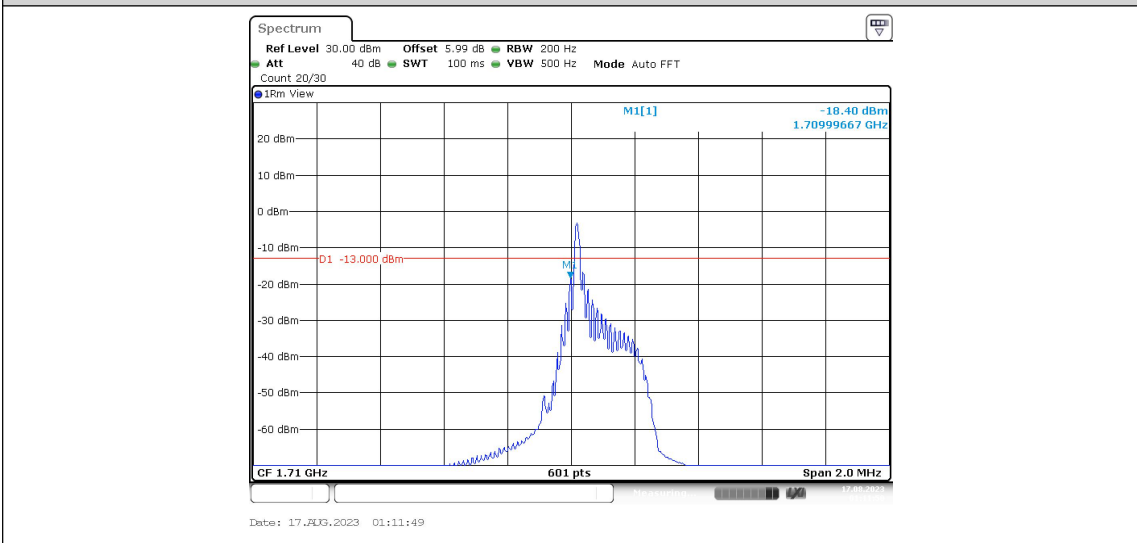

Band4-Stand-Alone-NaN-QPSK-19951-1@0-3.75kHz--21.18-PASS

Band4-Stand-Alone-NaN-QPSK-19951-1@47-3.75kHz--40.18-PASS

Band4-Stand-Alone-NaN-QPSK-20399-1@0-3.75kHz--42.40-PASS

Band4-Stand-Alone-NaN-QPSK-20399-1@47-3.75kHz--20.68-PASS