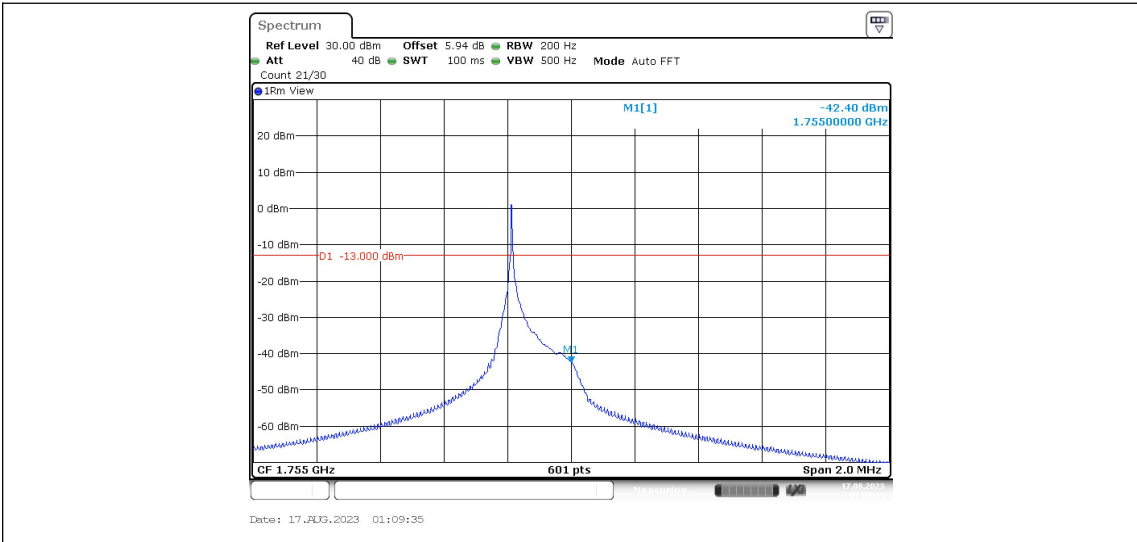

Band4-Stand-Alone-NaN-QPSK-20399-1@0-3.75kHz--42.40-PASS