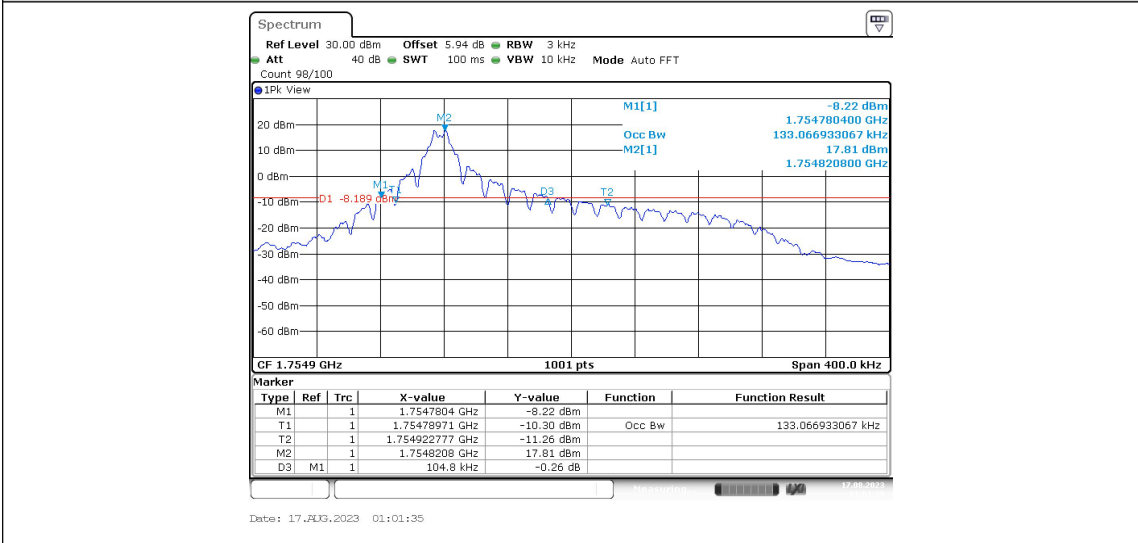

Band4-Stand-Alone-NaN-BPSK-20175-1@0-15kHz-0.105-0.133-PASS

Band4-Stand-Alone-NaN-BPSK-20175-12@0-15kHz-0.250-0.184-PASS

Band4-Stand-Alone-NaN-BPSK-20399-1@0-15kHz-0.105-0.133-PASS

Band4-Stand-Alone-NaN-BPSK-20399-12@0-15kHz-0.251-0.184-PASS