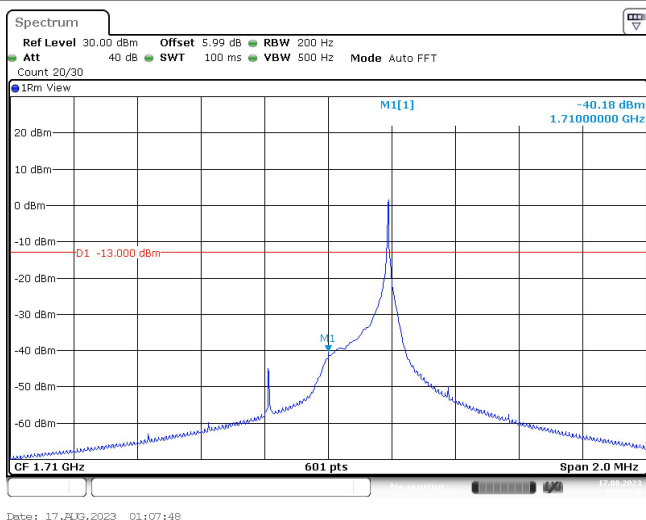

Band4-Stand-Alone-NaN-QPSK-19951-1@0-3.75kHz--21.18-PASS

Band4-Stand-Alone-NaN-QPSK-19951-1@47-3.75kHz--40.18-PASS