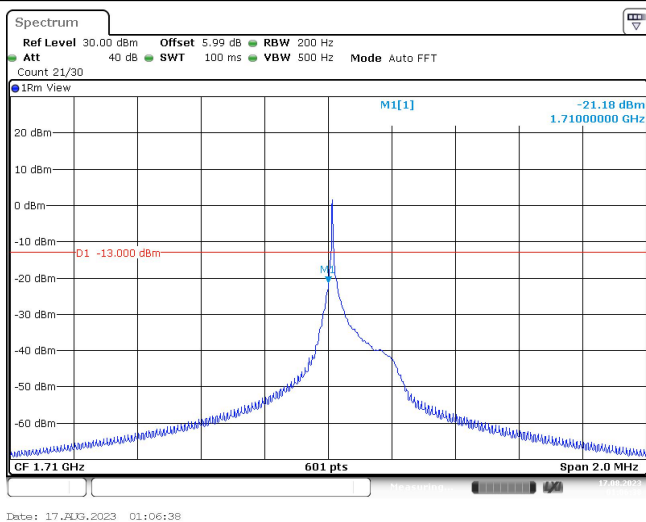

Test Graphs

Band4-Stand-Alone-NaN-BPSK-19951-1@0-3.75kHz--26.02-PASS

Band4-Stand-Alone-NaN-BPSK-19951-1@47-3.75kHz--39.79-PASS

Band4-Stand-Alone-NaN-BPSK-20399-1@0-3.75kHz--43.82-PASS

Band4-Stand-Alone-NaN-BPSK-20399-1@47-3.75kHz--45.92-PASS