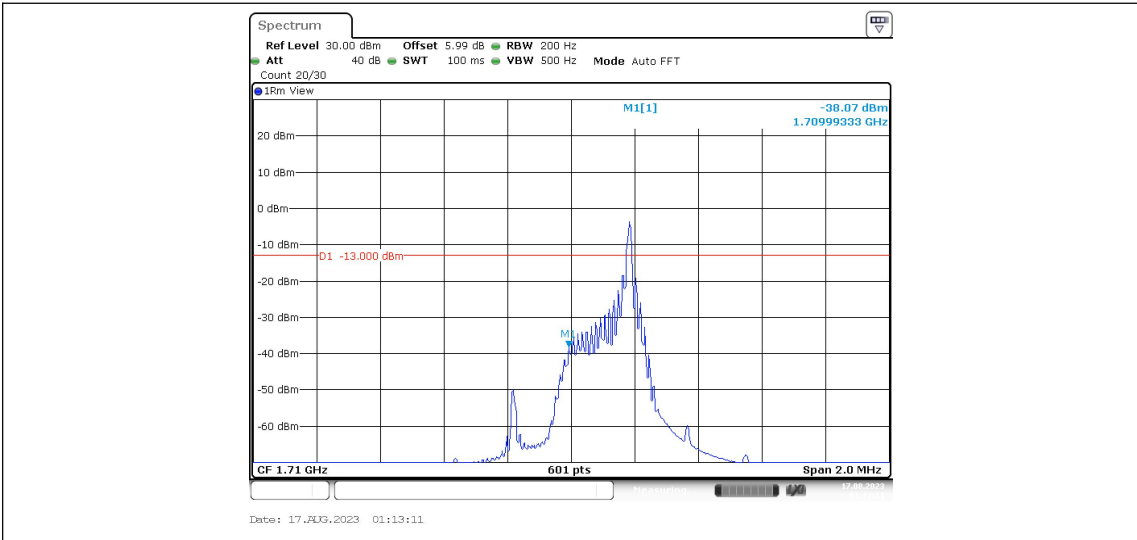

Band4-Stand-Alone-NaN-QPSK-19951-1@11-15kHz--38.07-PASS