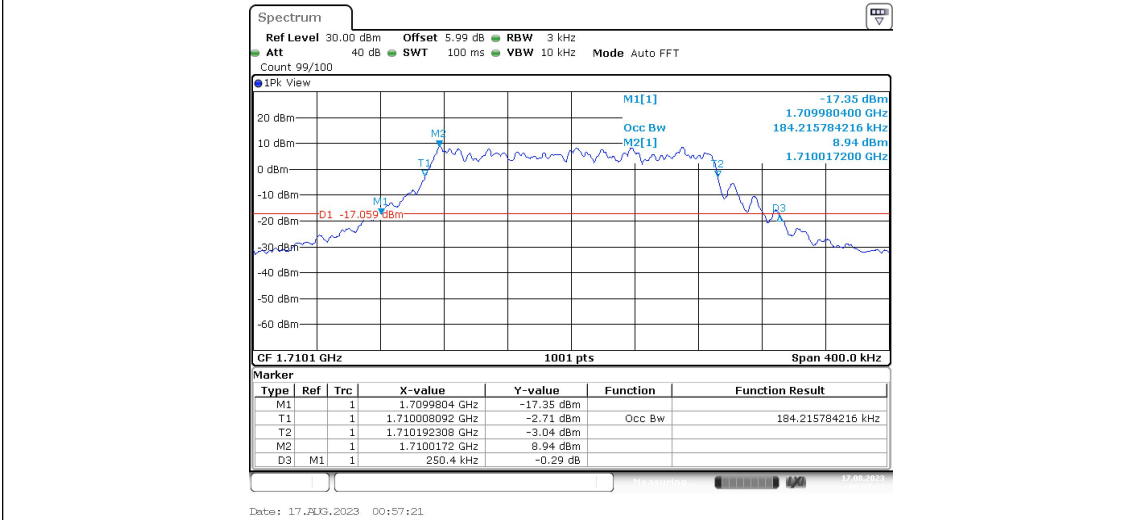

Band4-Stand-Alone-NaN-BPSK-20175-1@0-15kHz-0.105-0.133-PASS

Band4-Stand-Alone-NaN-BPSK-20175-12@0-15kHz-0.250-0.184-PASS

Band4-Stand-Alone-NaN-BPSK-20399-1@0-15kHz-0.105-0.133-PASS

Band4-Stand-Alone-NaN-BPSK-20399-12@0-15kHz-0.251-0.184-PASS

Band4-Stand-Alone-NaN-QPSK-19951-1@0-15kHz-0.119-0.131-PASS

Band4-Stand-Alone-NaN-QPSK-19951-12@0-15kHz-0.250-0.184-PASS

Band4-Stand-Alone-NaN-QPSK-20175-1@0-15kHz-0.119-0.132-PASS

Band4-Stand-Alone-NaN-QPSK-20175-12@0-15kHz-0.250-0.184-PASS