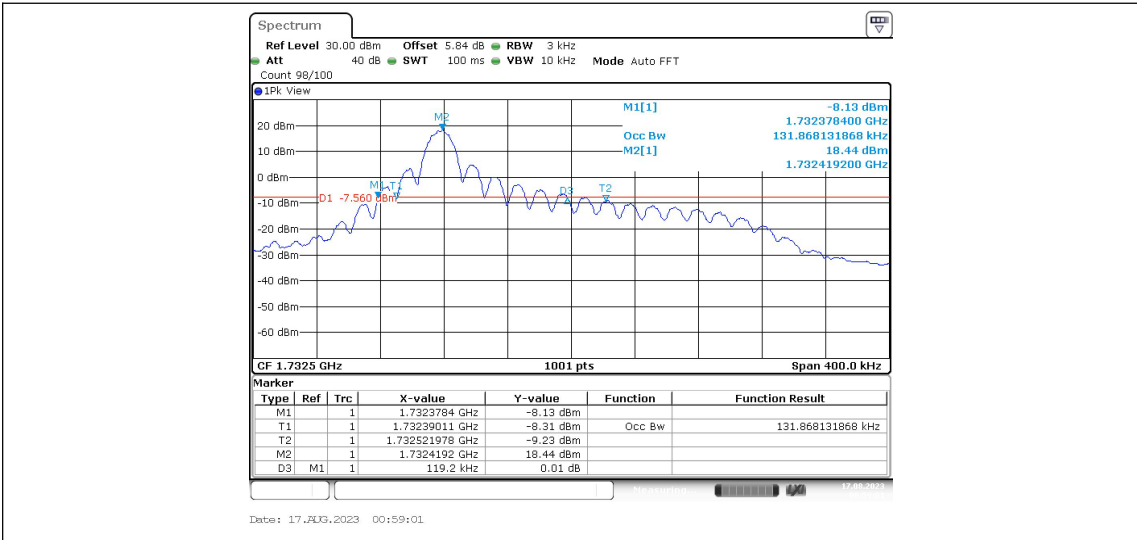

Band4-Stand-Alone-NaN-QPSK-20175-1@0-15kHz-0.119-0.132-PASS

Band4-Stand-Alone-NaN-QPSK-20175-12@0-15kHz-0.250-0.184-PASS

Band4-Stand-Alone-NaN-QPSK-20399-1@0-15kHz-0.119-0.133-PASS