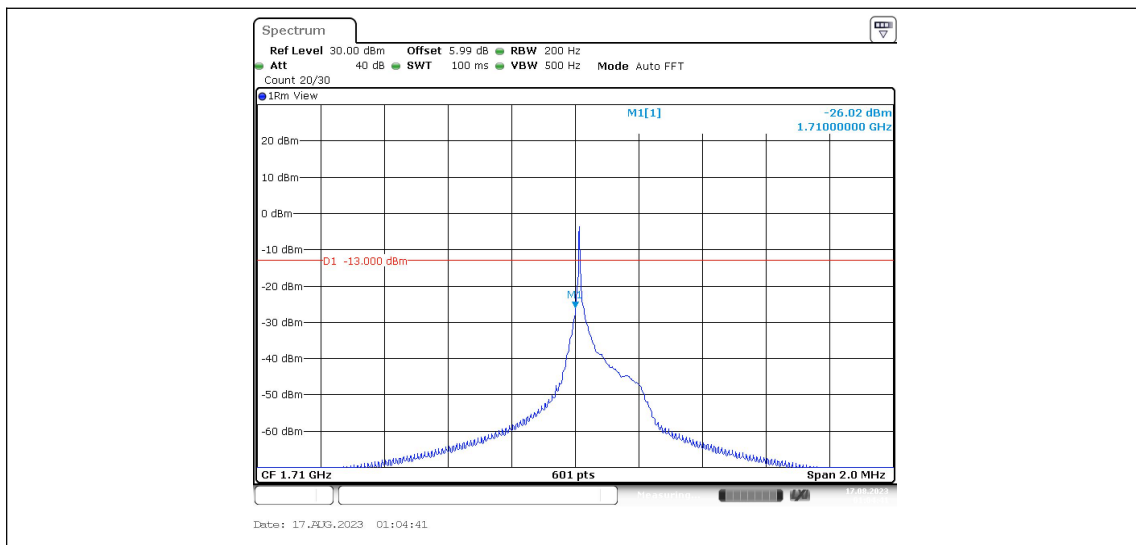

Test Graphs

Band4-Stand-Alone-NaN-BPSK-19951-1@0-3.75kHz--26.02-PASS