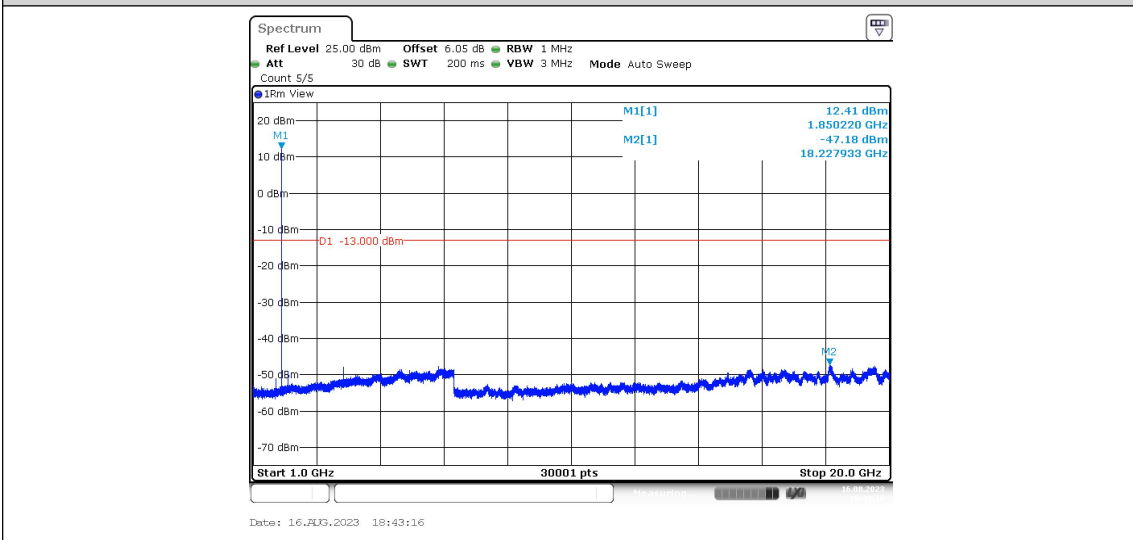

Band2-Stand-Alone-NaN-BPSK-18601-1@11-15kHz-0.15-30--56.87--33-PASS

Band2-Stand-Alone-NaN-BPSK-18601-1@11-15kHz-30-1000--54.69--13-PASS

Band2-Stand-Alone-NaN-BPSK-18601-1@11-15kHz-1000-20000--47.18--13-PASS

Band2-Stand-Alone-NaN-BPSK-18876-1@0-15kHz-0.009-0.15--47.94--43-PASS

Band2-Stand-Alone-NaN-BPSK-18876-1@0-15kHz-0.15-30--54.39--33-PASS

Band2-Stand-Alone-NaN-BPSK-18876-1@0-15kHz-30-1000--54.62--13-PASS