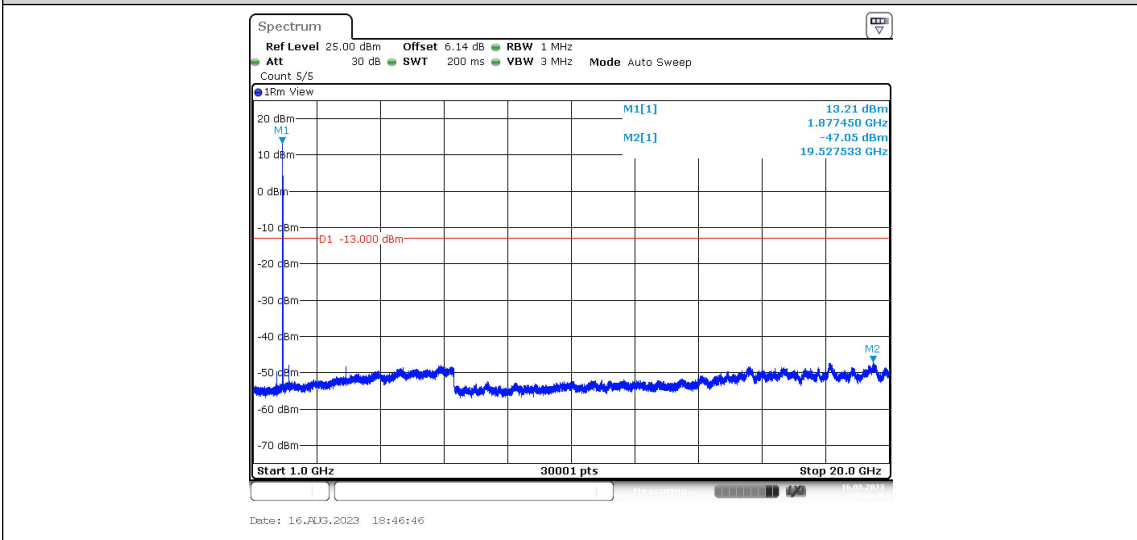

Band2-Stand-Alone-NaN-BPSK-18876-1@11-15kHz-30-1000--54.59--13-PASS

Band2-Stand-Alone-NaN-BPSK-18876-1@11-15kHz-1000-20000--47.05--13-PASS