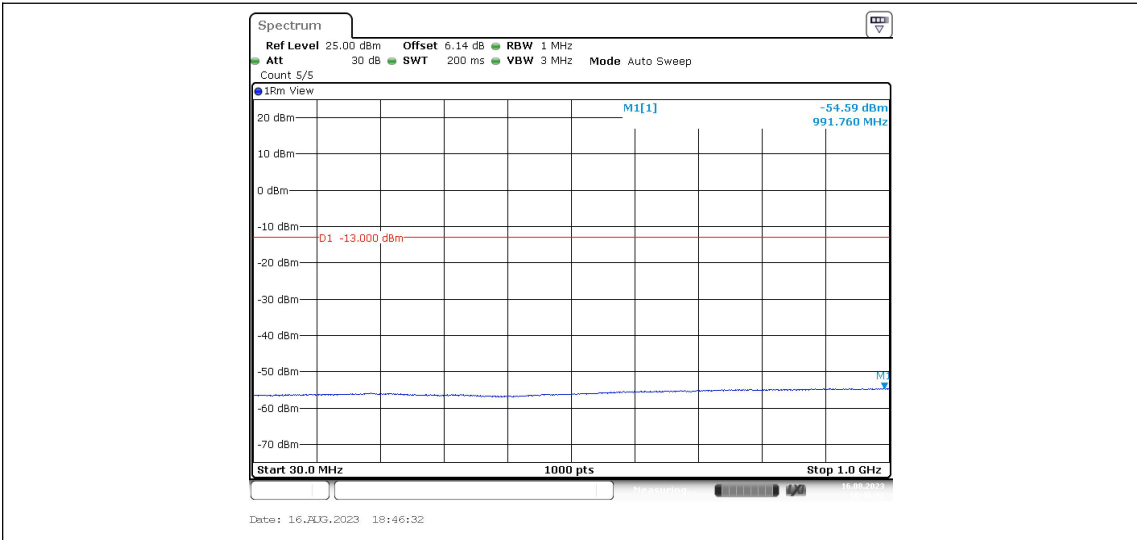

Band2-Stand-Alone-NaN-BPSK-18876-1@11-15kHz-0.15-30--61.83--33-PASS

Band2-Stand-Alone-NaN-BPSK-18876-1@11-15kHz-30-1000--54.59--13-PASS