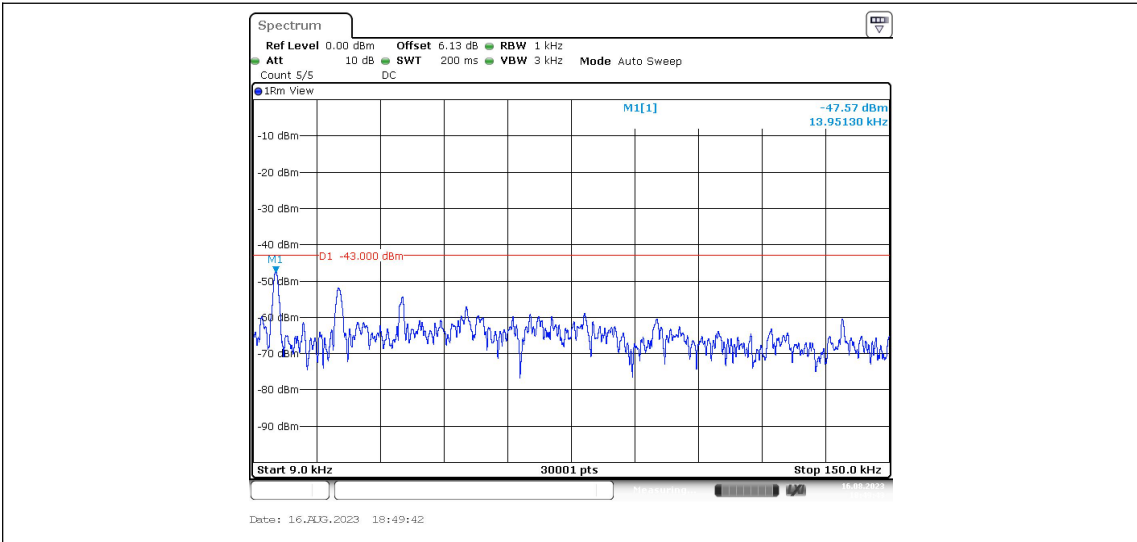

Band2-Stand-Alone-NaN-BPSK-19199-1@0-15kHz-1000-20000--45.6--13-PASS

Band2-Stand-Alone-NaN-BPSK-19199-1@11-15kHz-0.009-0.15--47.57--43-PASS