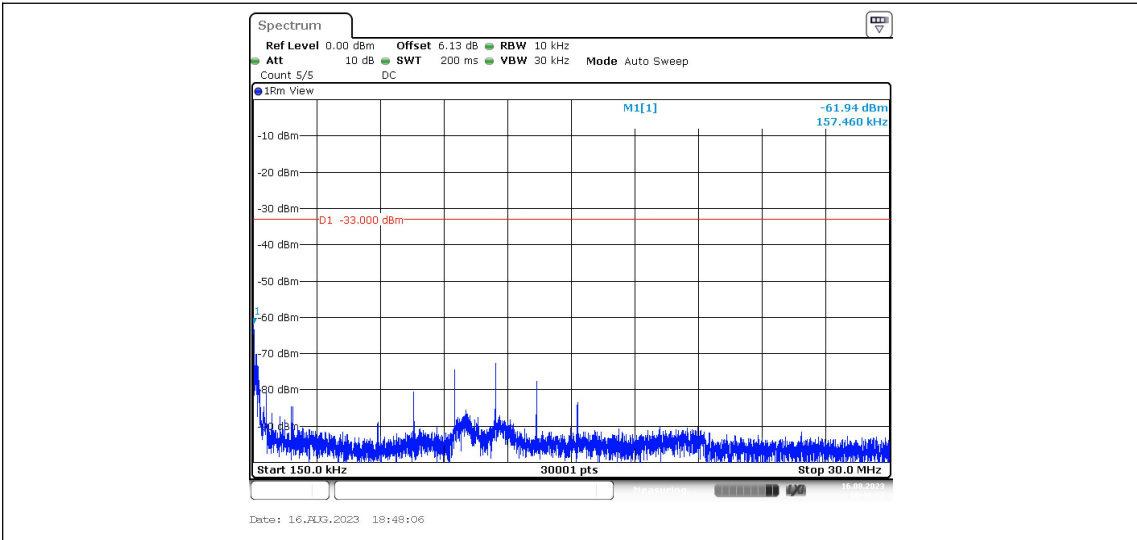

Band2-Stand-Alone-NaN-BPSK-19199-1@0-15kHz-0.009-0.15--47.41--43-PASS

Band2-Stand-Alone-NaN-BPSK-19199-1@0-15kHz-0.15-30--61.94--33-PASS