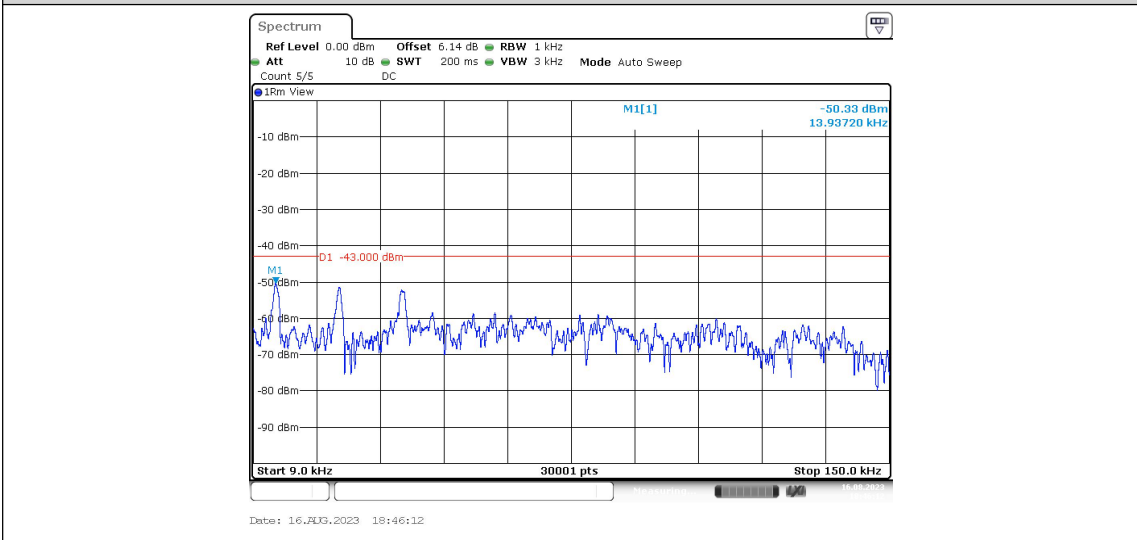

Band2-Stand-Alone-NaN-BPSK-18876-1@0-15kHz-1000-20000--47.01--13-PASS

Band2-Stand-Alone-NaN-BPSK-18876-1@11-15kHz-0.009-0.15--50.33--43-PASS