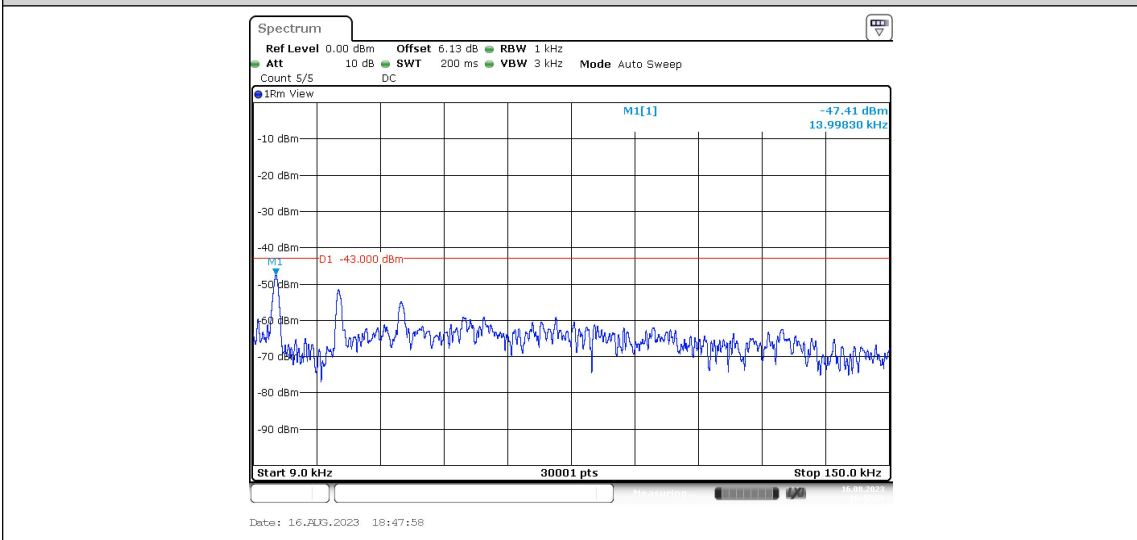

Band2-Stand-Alone-NaN-BPSK-18876-1@11-15kHz-1000-20000--47.05--13-PASS

Band2-Stand-Alone-NaN-BPSK-19199-1@0-15kHz-0.009-0.15--47.41--43-PASS