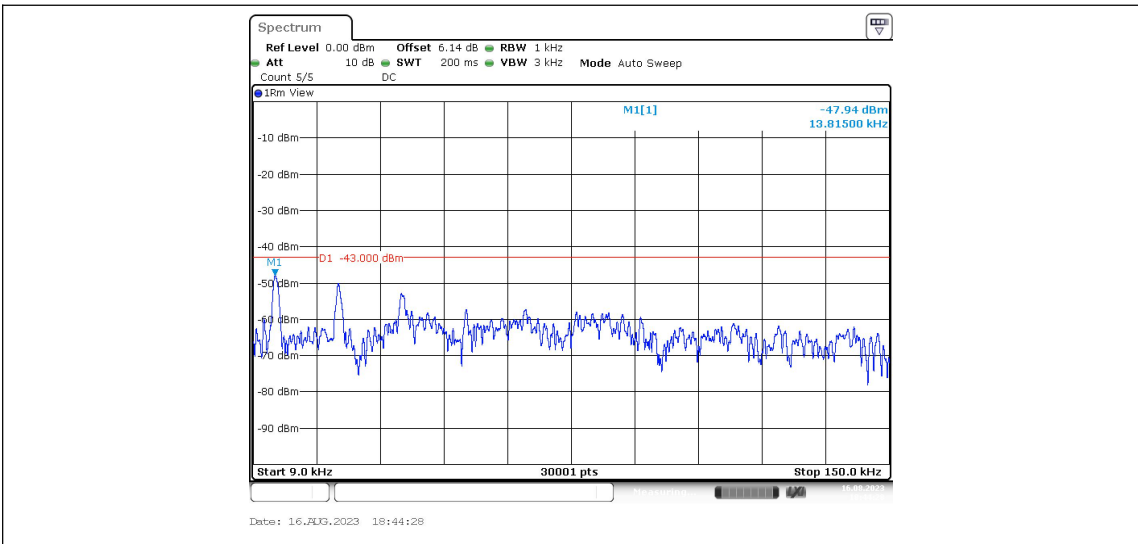

Band2-Stand-Alone-NaN-BPSK-18601-1@11-15kHz-0.15-30--56.87--33-PASS

Band2-Stand-Alone-NaN-BPSK-18601-1@11-15kHz-30-1000--54.69--13-PASS

Band2-Stand-Alone-NaN-BPSK-18601-1@11-15kHz-1000-20000--47.18--13-PASS

Band2-Stand-Alone-NaN-BPSK-18876-1@0-15kHz-0.009-0.15--47.94--43-PASS

Band2-Stand-Alone-NaN-BPSK-18876-1@0-15kHz-0.15-30--54.39--33-PASS

Band2-Stand-Alone-NaN-BPSK-18876-1@0-15kHz-30-1000--54.62--13-PASS