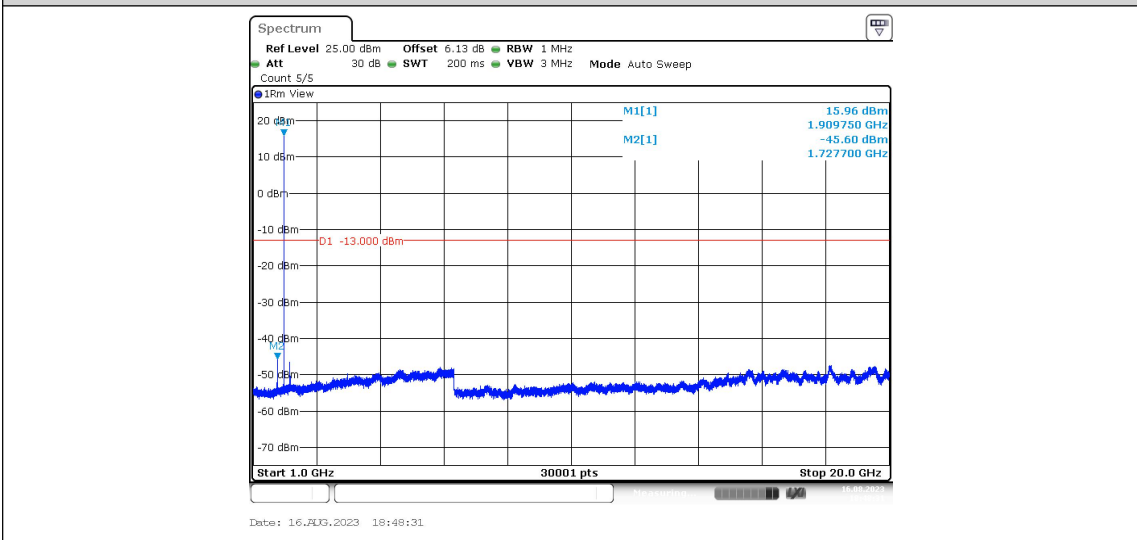

Band2-Stand-Alone-NaN-BPSK-19199-1@0-15kHz-30-1000--54.6--13-PASS

Band2-Stand-Alone-NaN-BPSK-19199-1@0-15kHz-1000-20000--45.6--13-PASS