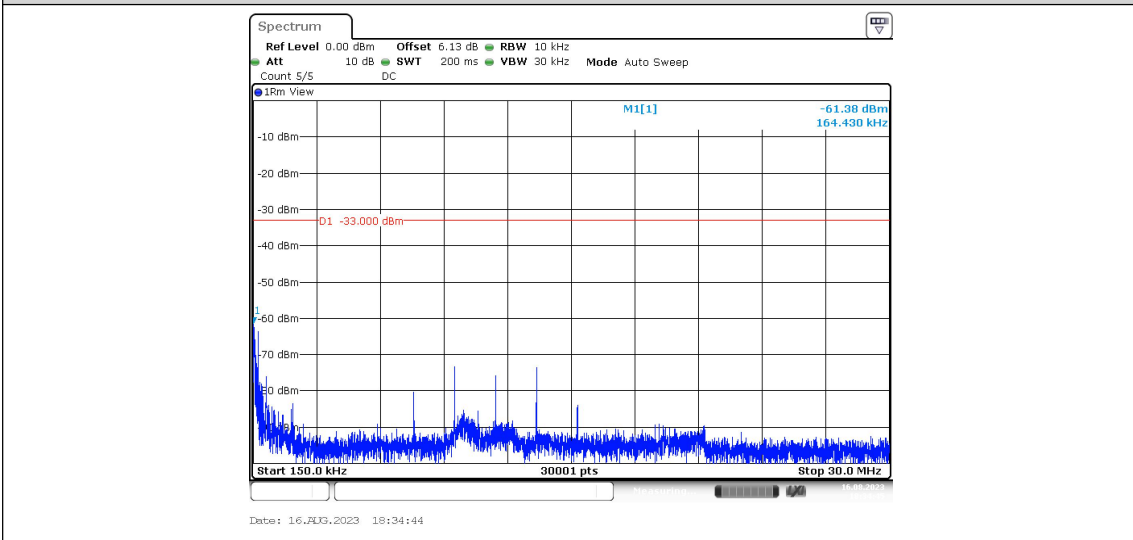

Band2-Stand-Alone-NaN-QPSK-19199-1@47-3.75kHz-0.15-30--61.38--33-PASS