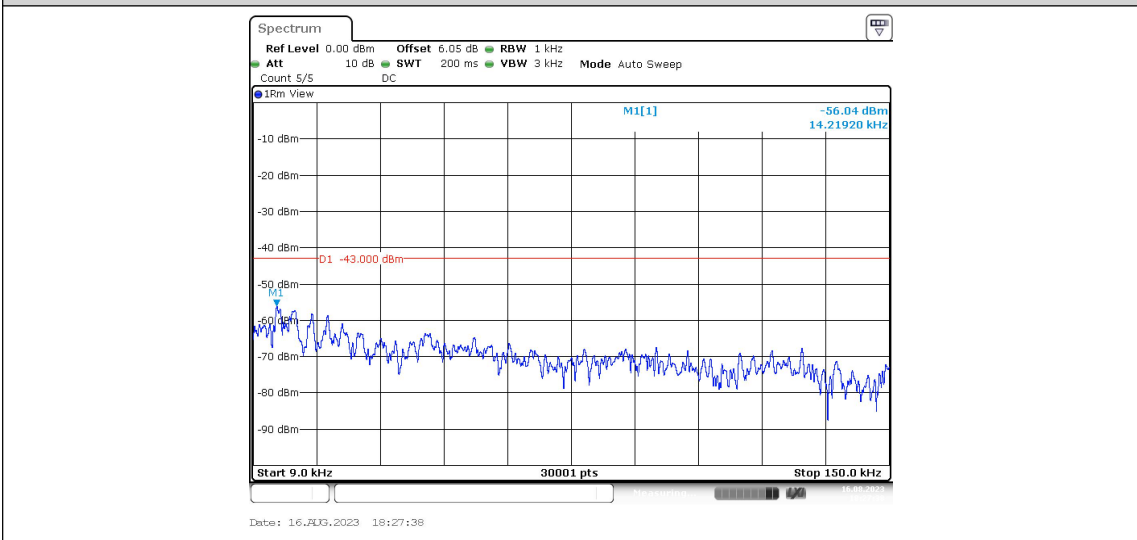

Band2-Stand-Alone-NaN-QPSK-18601-1@47-3.75kHz-0.009-0.15--56.04--43-PASS