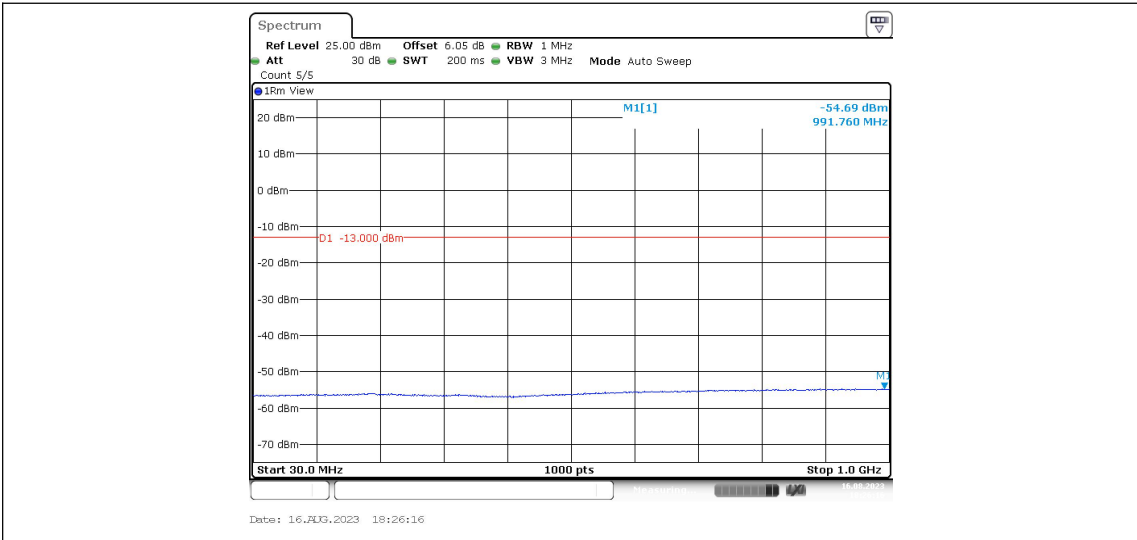

Test Graphs

Band2-Stand-Alone-NaN-QPSK-18601-1@0-3.75kHz-0.009-0.15--55.26--43-PASS

Band2-Stand-Alone-NaN-QPSK-18601-1@0-3.75kHz-0.15-30--63.37--33-PASS

Band2-Stand-Alone-NaN-QPSK-18601-1@0-3.75kHz-30-1000--54.69--13-PASS