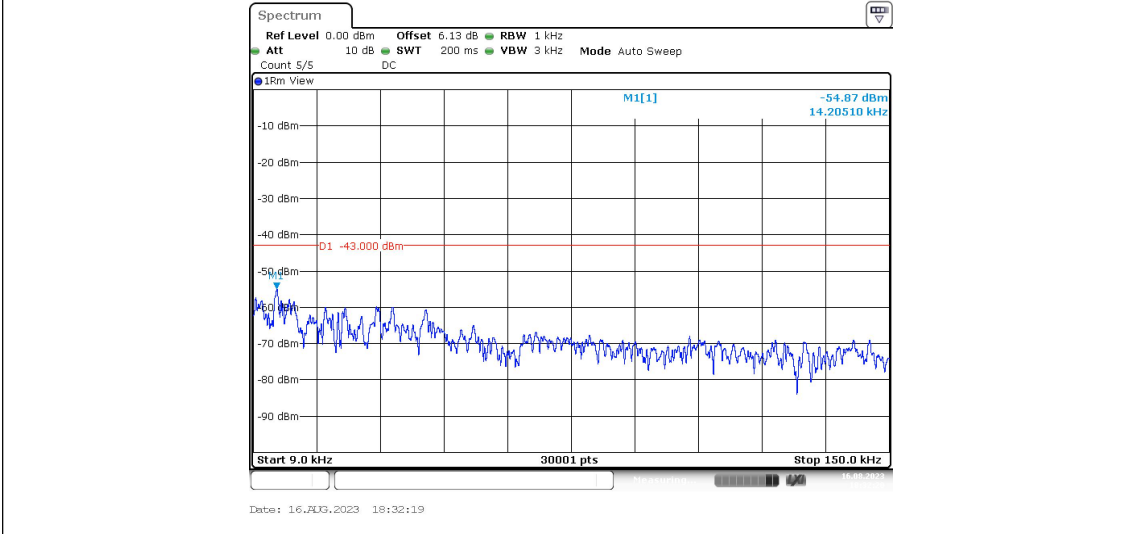

Band2-Stand-Alone-NaN-QPSK-19199-1@0-3.75kHz-0.009-0.15--54.87--43-PASS