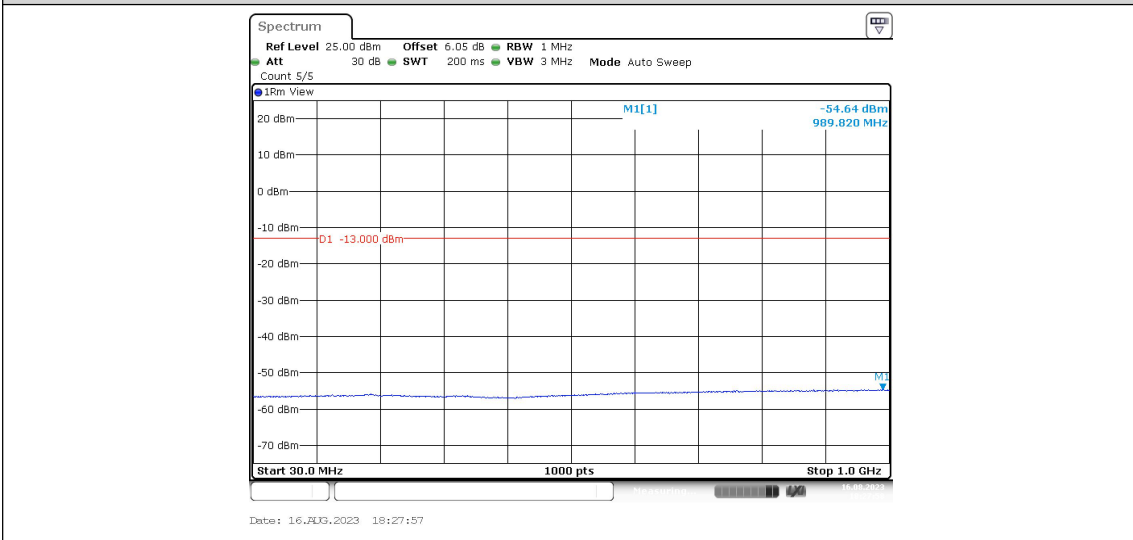

Band2-Stand-Alone-NaN-QPSK-18601-1@47-3.75kHz-30-1000--54.64--13-PASS