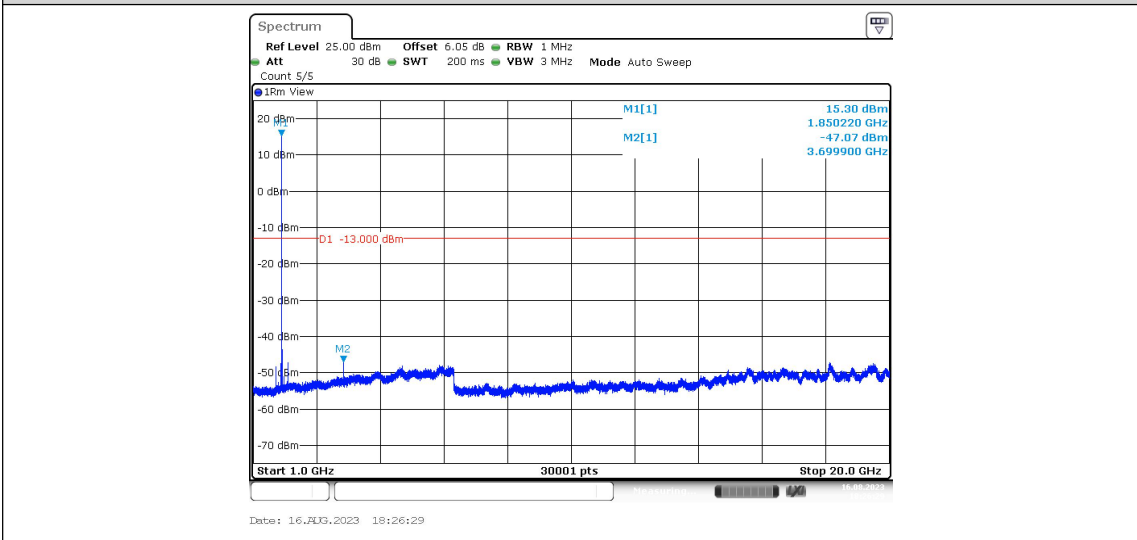

Test Graphs

Band2-Stand-Alone-NaN-QPSK-18601-1@0-3.75kHz-0.009-0.15--55.26--43-PASS

Band2-Stand-Alone-NaN-QPSK-18601-1@0-3.75kHz-0.15-30--63.37--33-PASS

Band2-Stand-Alone-NaN-QPSK-18601-1@0-3.75kHz-30-1000--54.69--13-PASS

Band2-Stand-Alone-NaN-QPSK-18601-1@0-3.75kHz-1000-20000--47.07--13-PASS

Band2-Stand-Alone-NaN-QPSK-18601-1@47-3.75kHz-0.009-0.15--56.04--43-PASS

Band2-Stand-Alone-NaN-QPSK-18601-1@47-3.75kHz-0.15-30--59.77--33-PASS