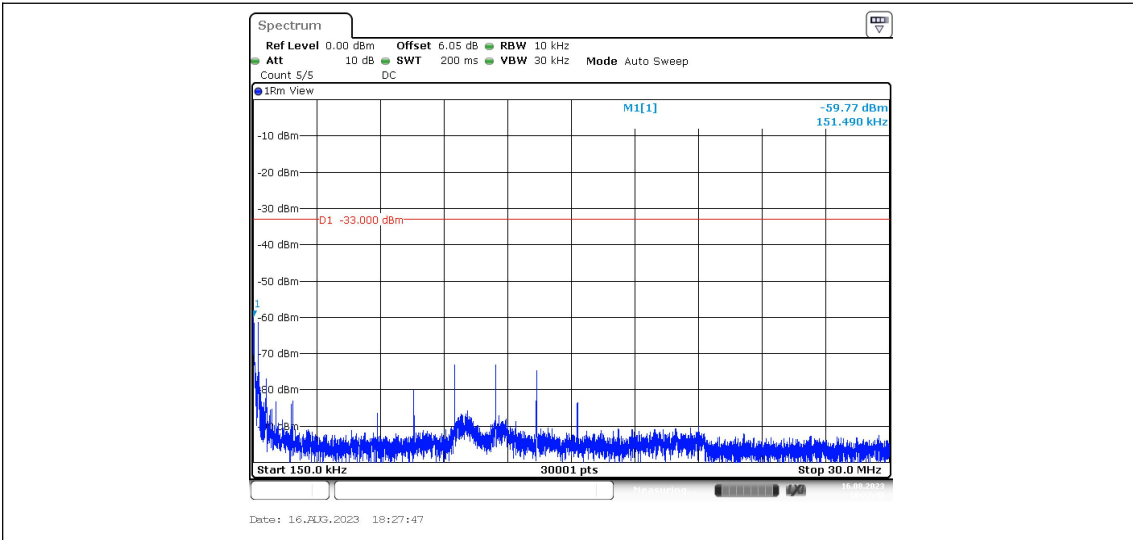

Band2-Stand-Alone-NaN-QPSK-18601-1@47-3.75kHz-0.15-30--59.77--33-PASS