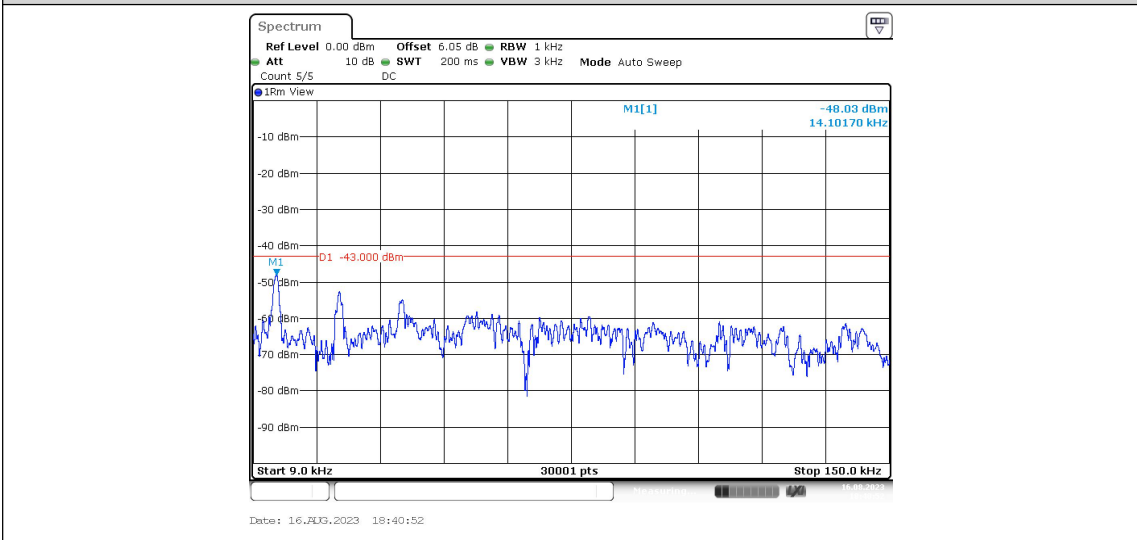

Band2-Stand-Alone-NaN-BPSK-18601-1@0-15kHz-0.009-0.15--48.03--43-PASS