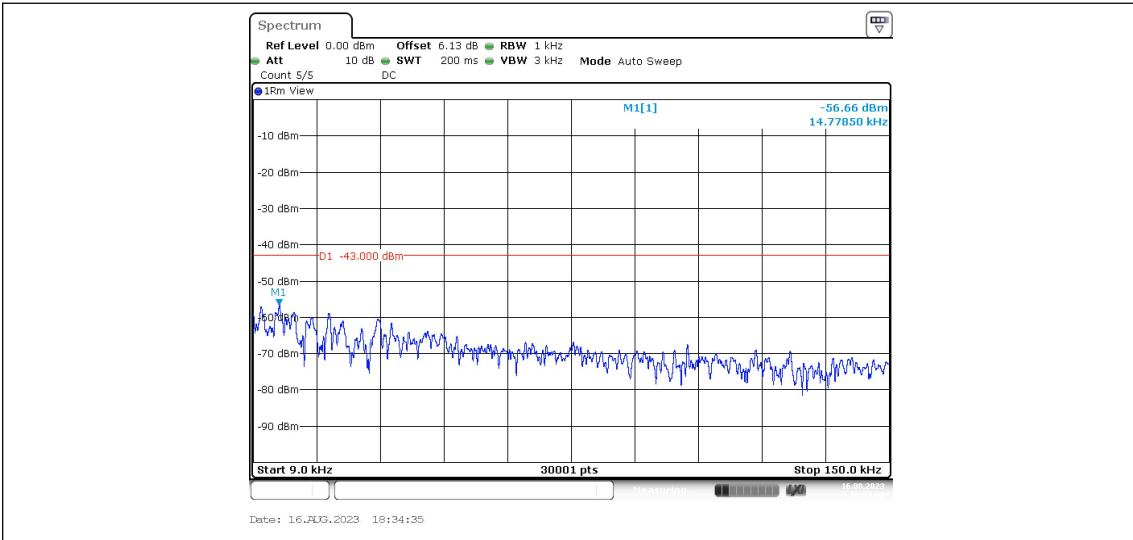

Band2-Stand-Alone-NaN-QPSK-19199-1@47-3.75kHz-0.009-0.15--56.66--43-PASS