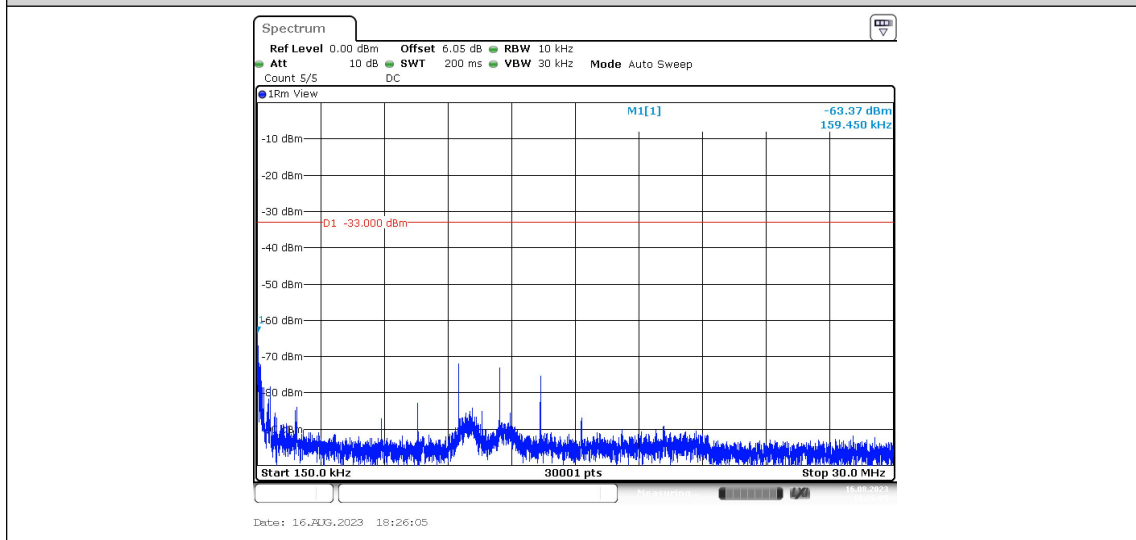

Test Graphs

Band2-Stand-Alone-NaN-QPSK-18601-1@0-3.75kHz-0.009-0.15--55.26--43-PASS

Band2-Stand-Alone-NaN-QPSK-18601-1@0-3.75kHz-0.15-30--63.37--33-PASS

Band2-Stand-Alone-NaN-QPSK-18601-1@0-3.75kHz-30-1000--54.69--13-PASS