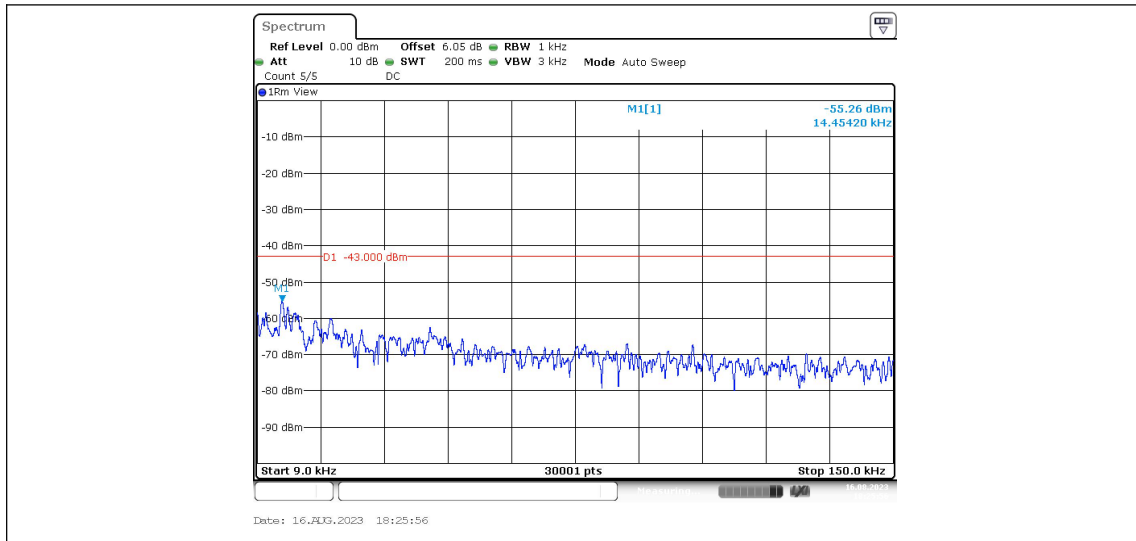

Test Graphs

Band2-Stand-Alone-NaN-QPSK-18601-1@0-3.75kHz-0.009-0.15--55.26--43-PASS

Band2-Stand-Alone-NaN-QPSK-18601-1@0-3.75kHz-0.15-30--63.37--33-PASS

Band2-Stand-Alone-NaN-QPSK-18601-1@0-3.75kHz-30-1000--54.69--13-PASS