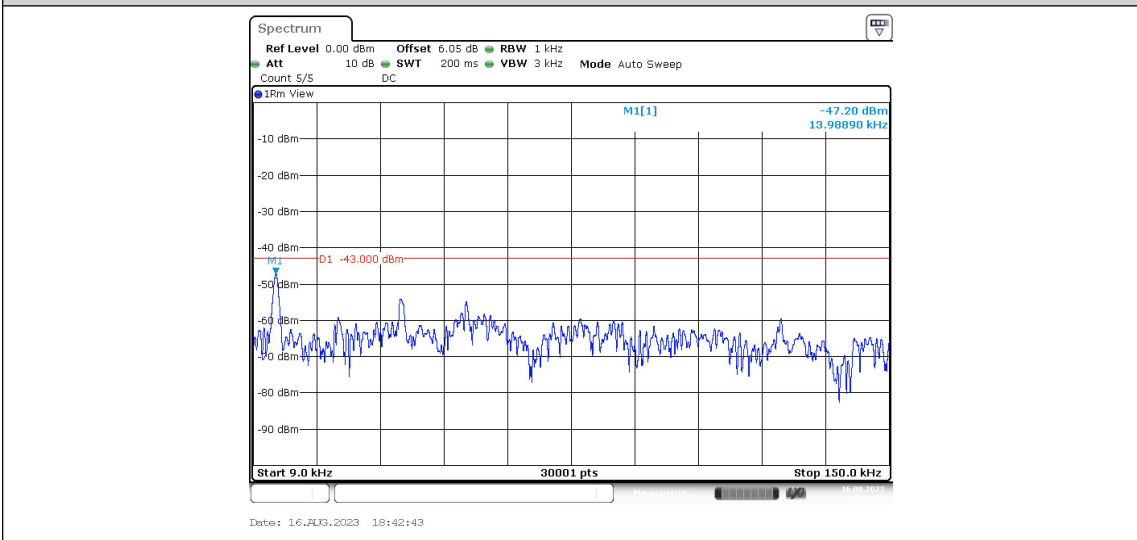

Band2-Stand-Alone-NaN-BPSK-18601-1@11-15kHz-0.009-0.15--47.2--43-PASS