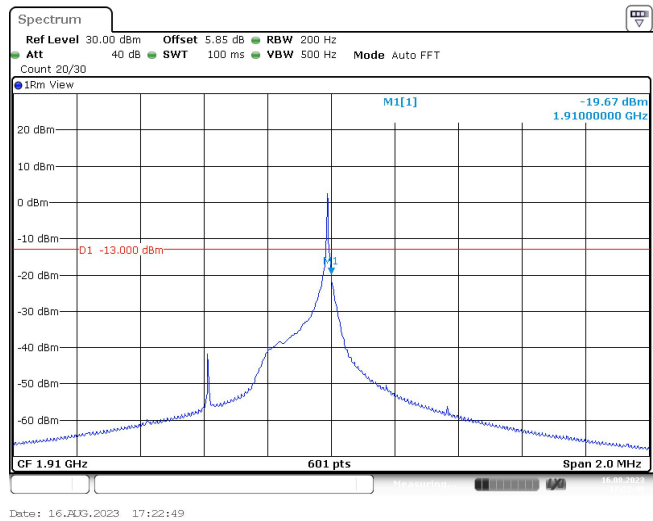

### Test Graphs

Band2-Stand-Alone-NaN-BPSK-18601-1@0-3.75kHz--24.64-PASS

Band2-Stand-Alone-NaN-BPSK-18601-1@47-3.75kHz--40.83-PASS

Band2-Stand-Alone-NaN-BPSK-19199-1@0-3.75kHz--41.70-PASS

Band2-Stand-Alone-NaN-BPSK-19199-1@47-3.75kHz--19.67-PASS