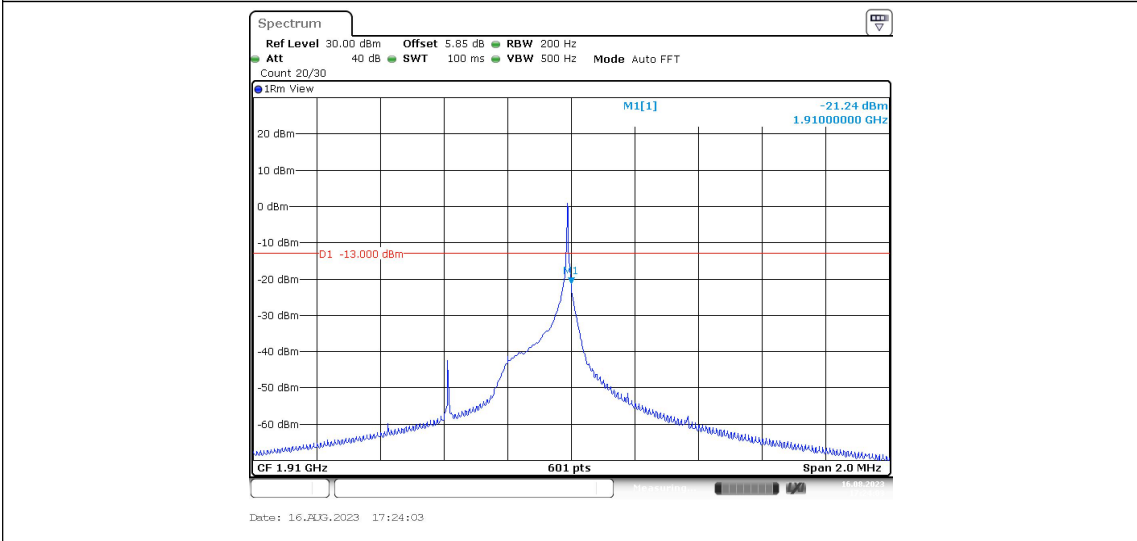

Band2-Stand-Alone-NaN-QPSK-19199-1@47-3.75kHz--21.24-PASS