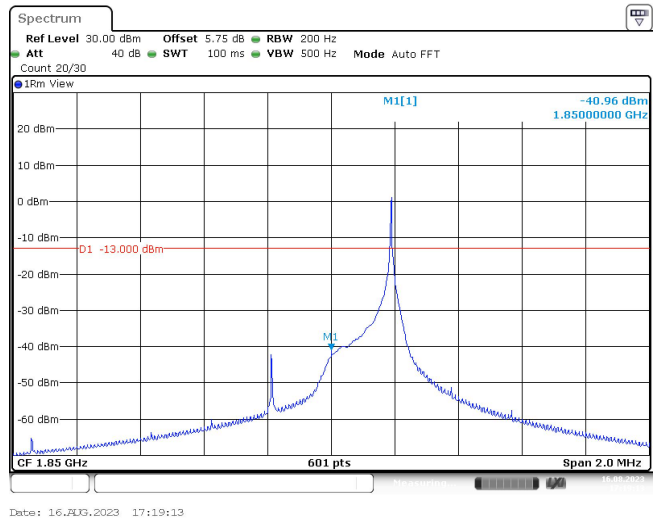

Band2-Stand-Alone-NaN-QPSK-18601-1@0-3.75kHz--21.44-PASS

Band2-Stand-Alone-NaN-QPSK-18601-1@47-3.75kHz--40.96-PASS