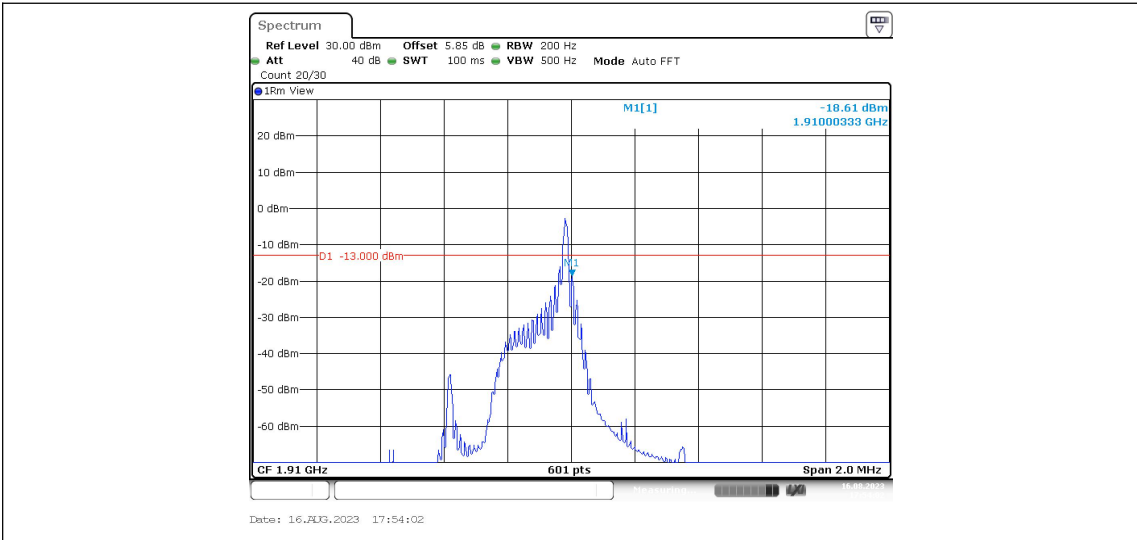

Band2-Stand-Alone-NaN-BPSK-18601-1@0-15kHz--18.74-PASS

Band2-Stand-Alone-NaN-BPSK-18601-1@11-15kHz--37.86-PASS

Band2-Stand-Alone-NaN-BPSK-18601-12@0-15kHz--32.48-PASS

Band2-Stand-Alone-NaN-BPSK-19199-1@0-15kHz--37.42-PASS