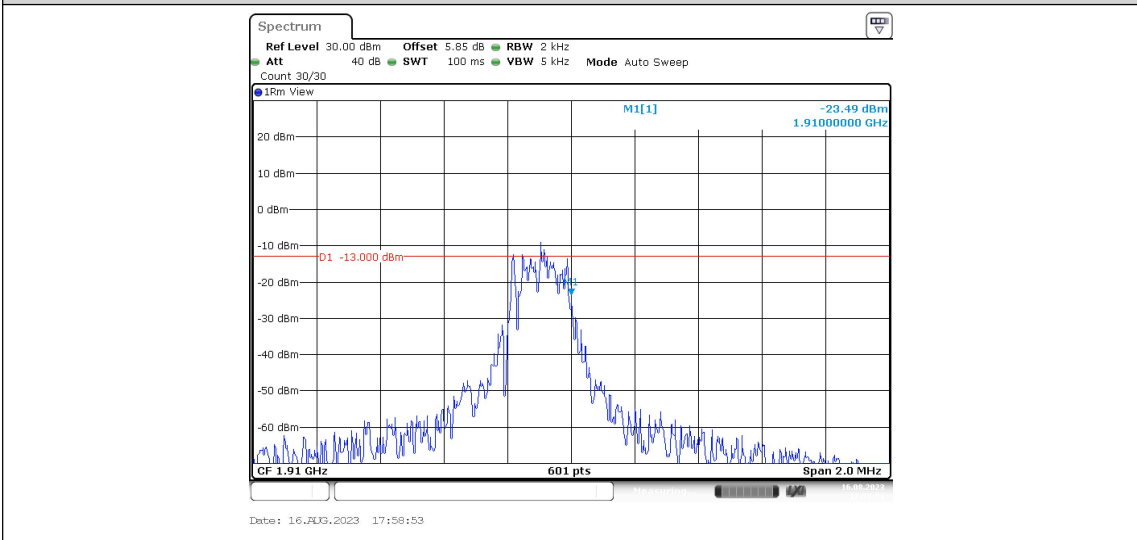

Band2-Stand-Alone-NaN-BPSK-19199-12@0-15kHz--23.49-PASS