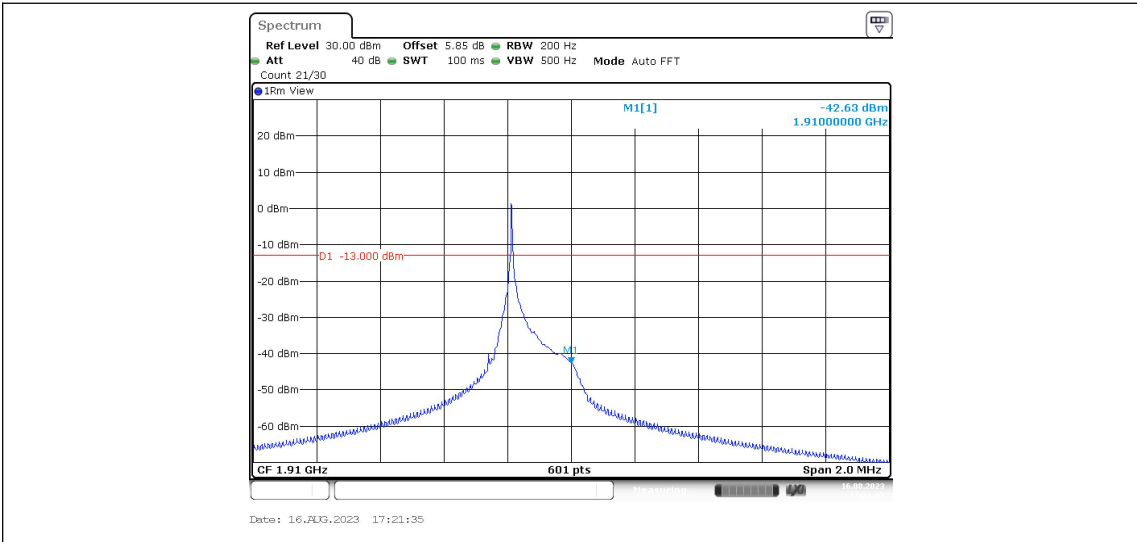

Band2-Stand-Alone-NaN-QPSK-19199-1@0-3.75kHz--42.63-PASS