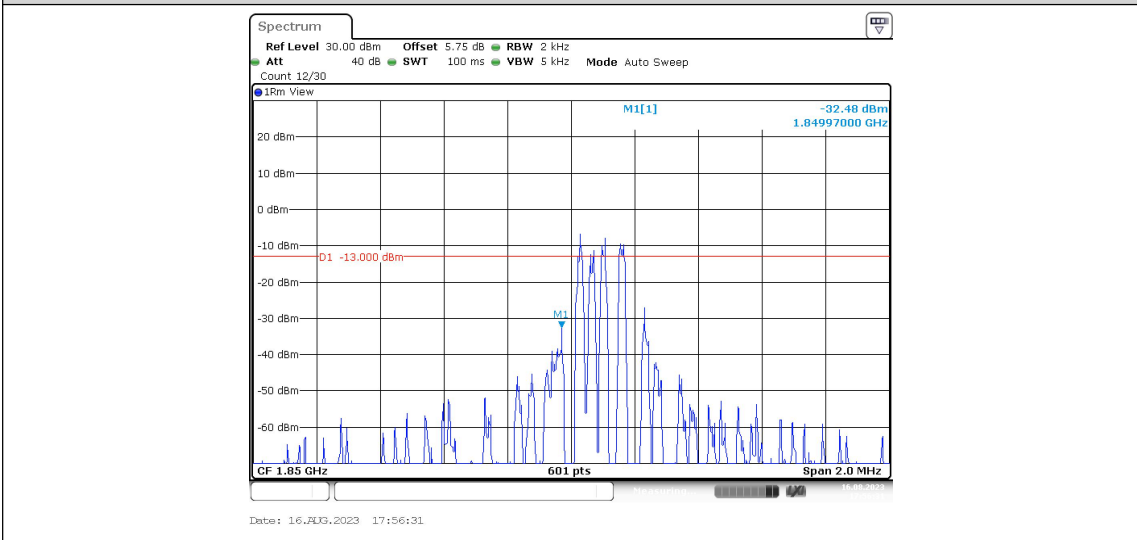

Band2-Stand-Alone-NaN-BPSK-18601-12@0-15kHz--32.48-PASS