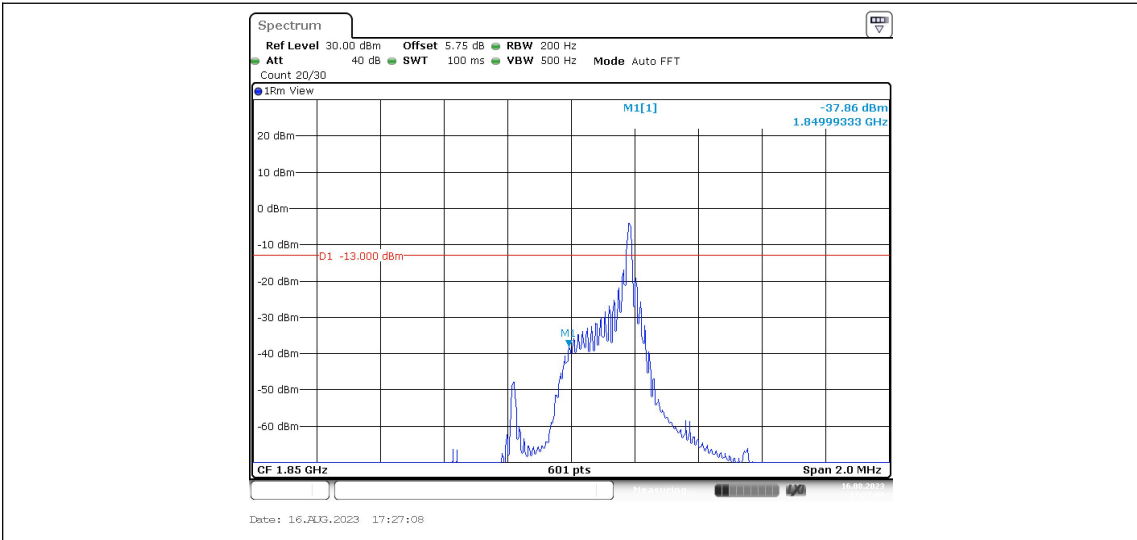

Band2-Stand-Alone-NaN-BPSK-18601-1@11-15kHz--37.86-PASS