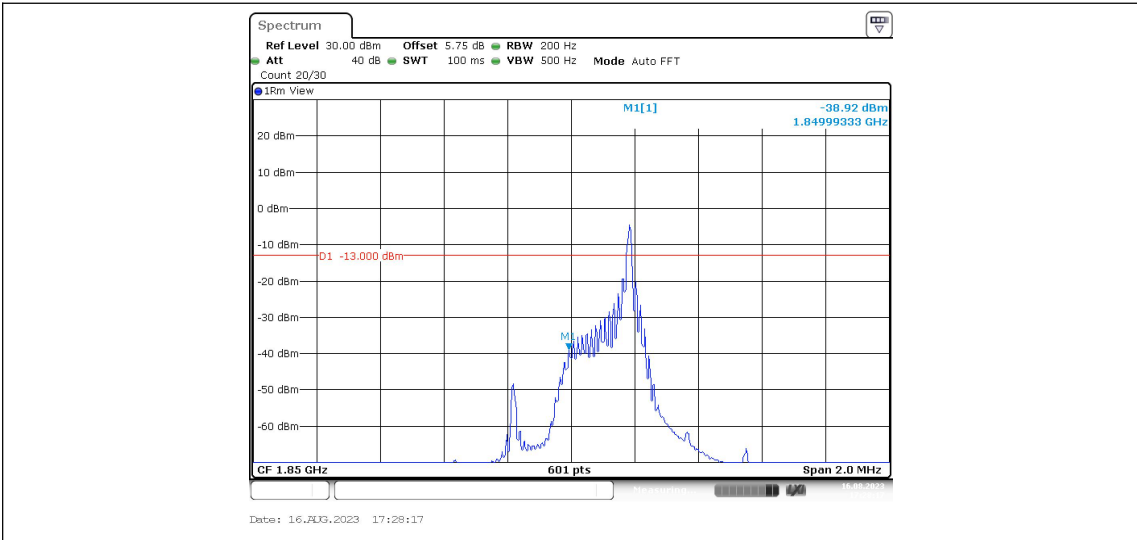

Band2-Stand-Alone-NaN-QPSK-18601-1@11-15kHz--38.92-PASS