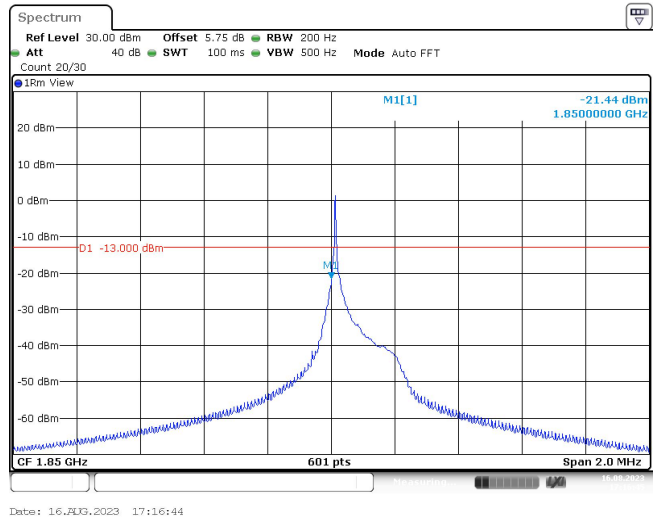

### Test Graphs

Band2-Stand-Alone-NaN-BPSK-18601-1@0-3.75kHz--24.64-PASS

Band2-Stand-Alone-NaN-BPSK-18601-1@47-3.75kHz--40.83-PASS

Band2-Stand-Alone-NaN-BPSK-19199-1@0-3.75kHz--41.70-PASS

Band2-Stand-Alone-NaN-BPSK-19199-1@47-3.75kHz--19.67-PASS