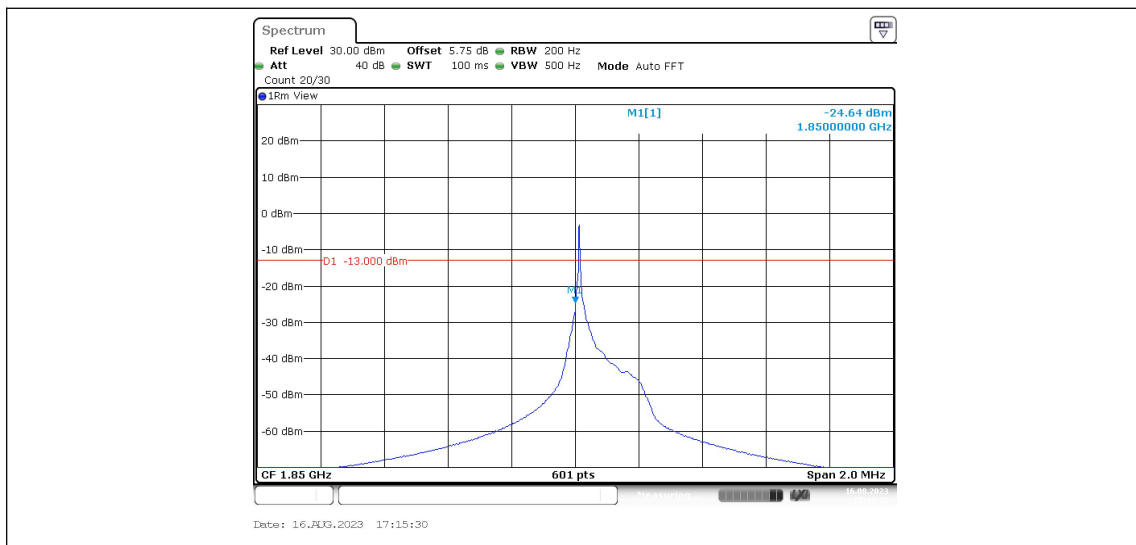

Test Graphs

Band2-Stand-Alone-NaN-BPSK-18601-1@0-3.75kHz--24.64-PASS