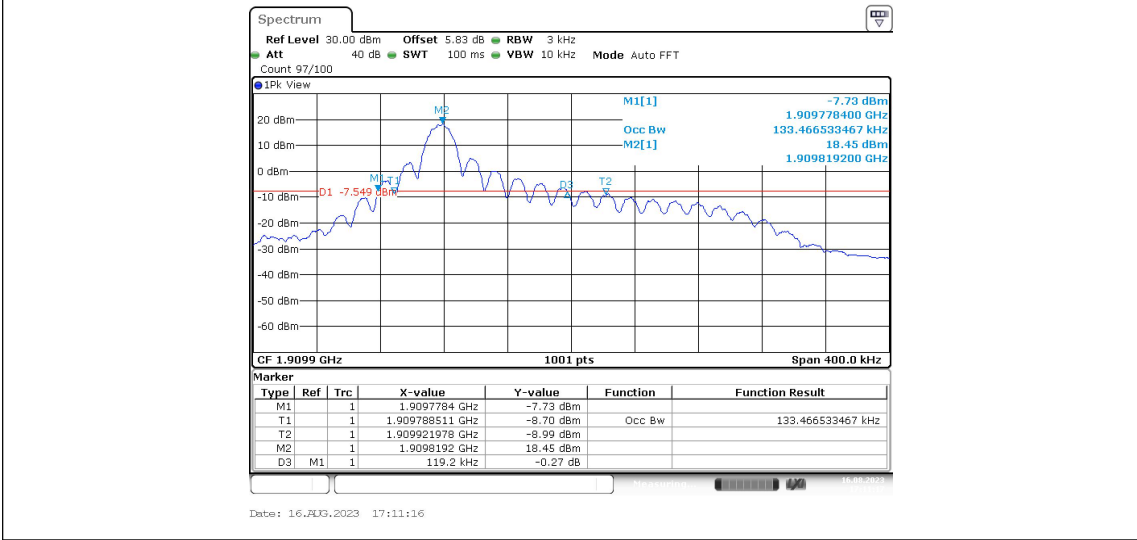

Band2-Stand-Alone-NaN-QPSK-19199-1@0-15kHz-0.119-0.133-PASS