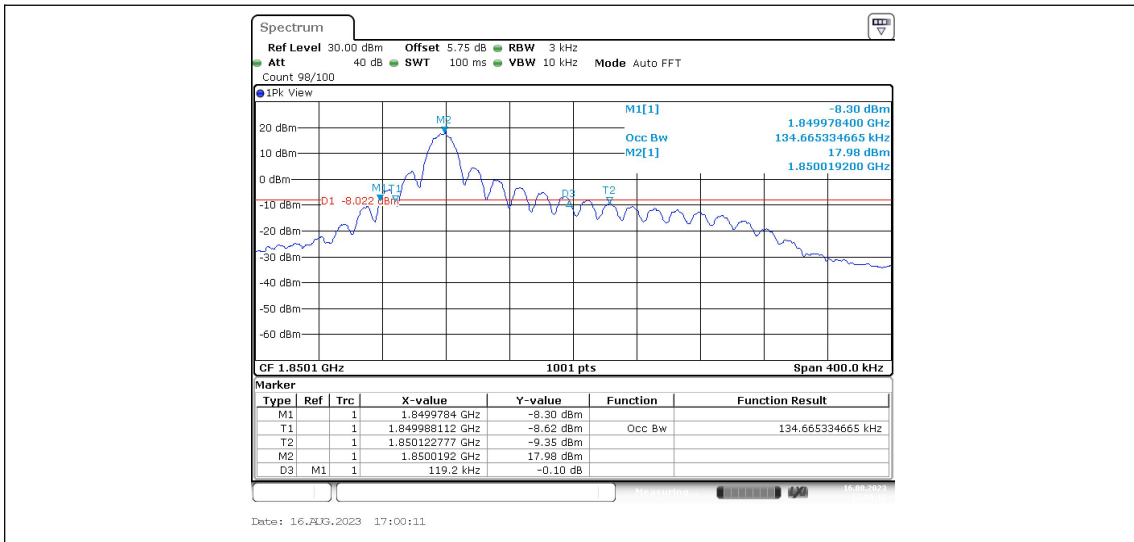

**Band2-Stand-Alone-NaN-BPSK-18876-12@0-15kHz-0.251-0.185-PASS**

**Band2-Stand-Alone-NaN-BPSK-19199-1@0-15kHz-0.107-0.135-PASS**

**Band2-Stand-Alone-NaN-BPSK-19199-12@0-15kHz-0.251-0.185-PASS**

**Band2-Stand-Alone-NaN-QPSK-18601-1@0-15kHz-0.119-0.135-PASS**