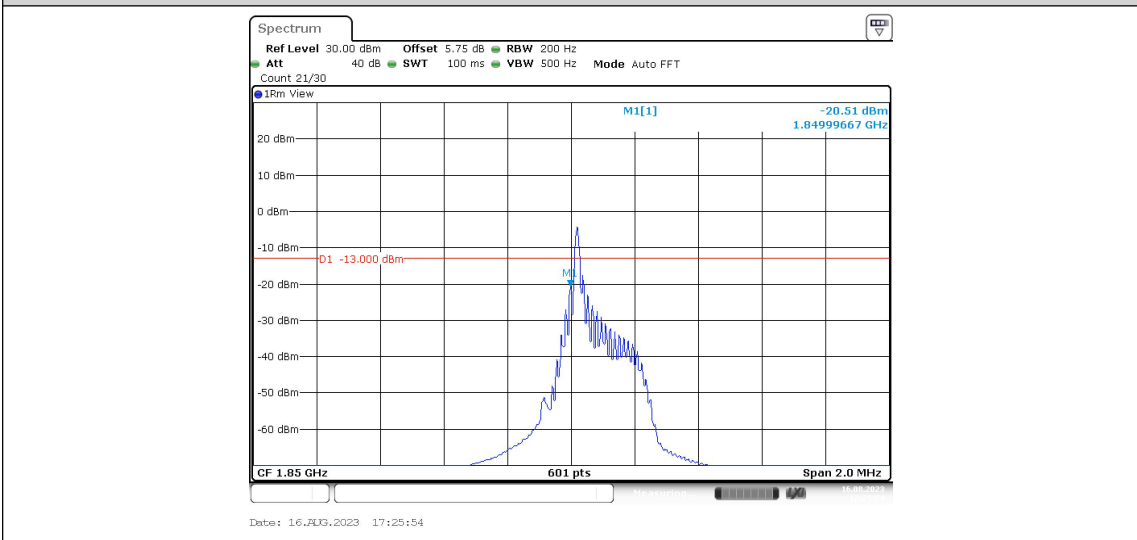

Band2-Stand-Alone-NaN-QPSK-18601-1@0-15kHz--20.51-PASS