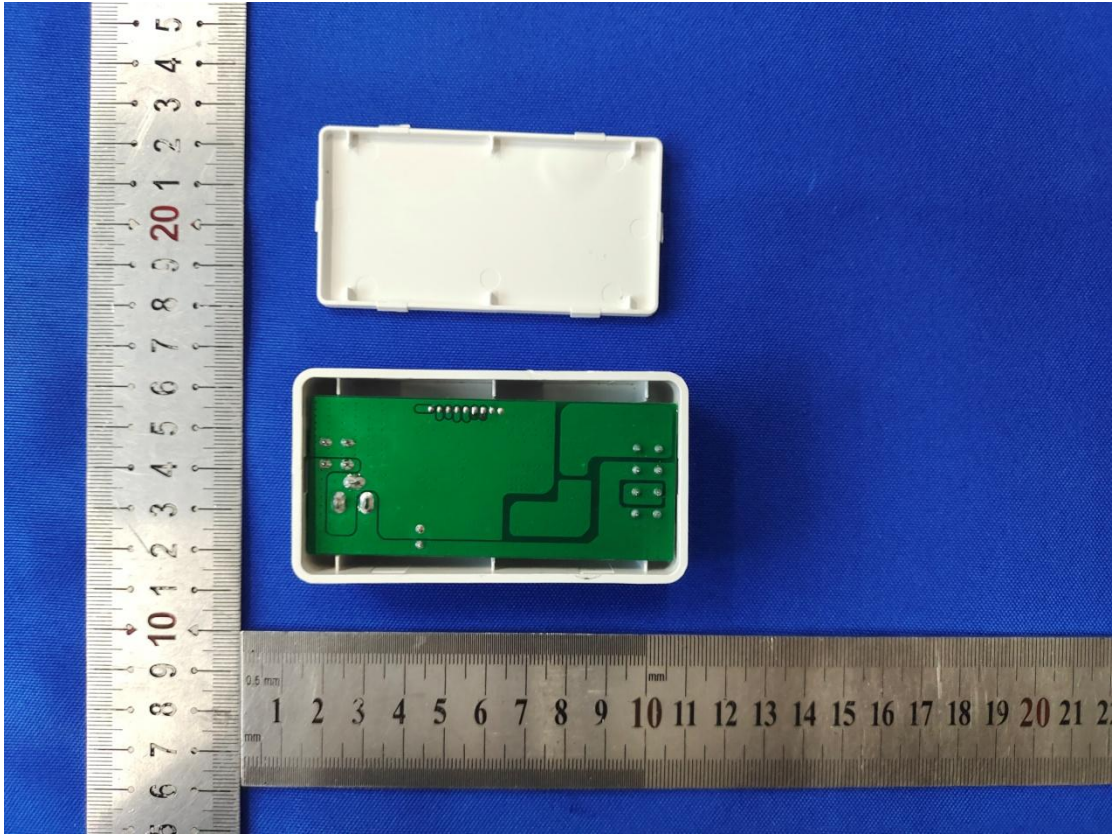

Model: GL-C-009P

Model: GL-C-009P

Model: GL-C-009P

PCB
Antenna

2.4G RX
Antenna