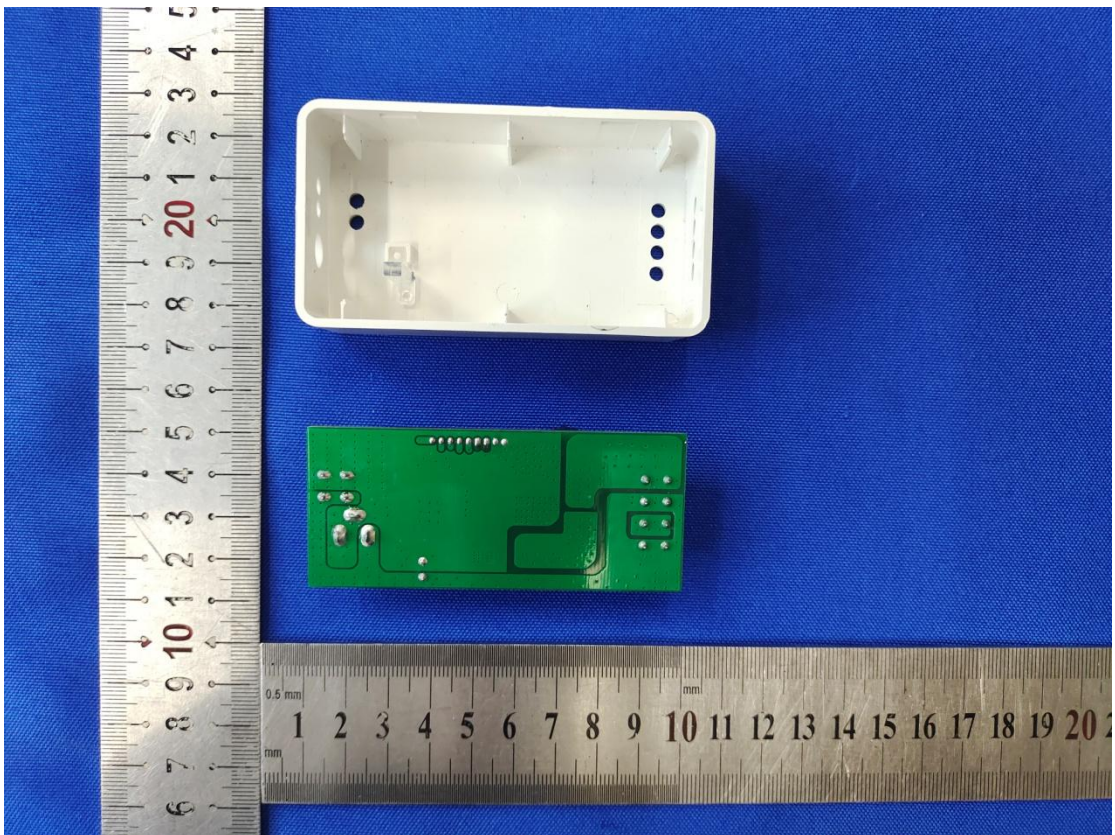

Model: GL-C-009P

Model: GL-C-009P

Model: GL-C-009P

PCB
Antenna

2.4G RX
Antenna