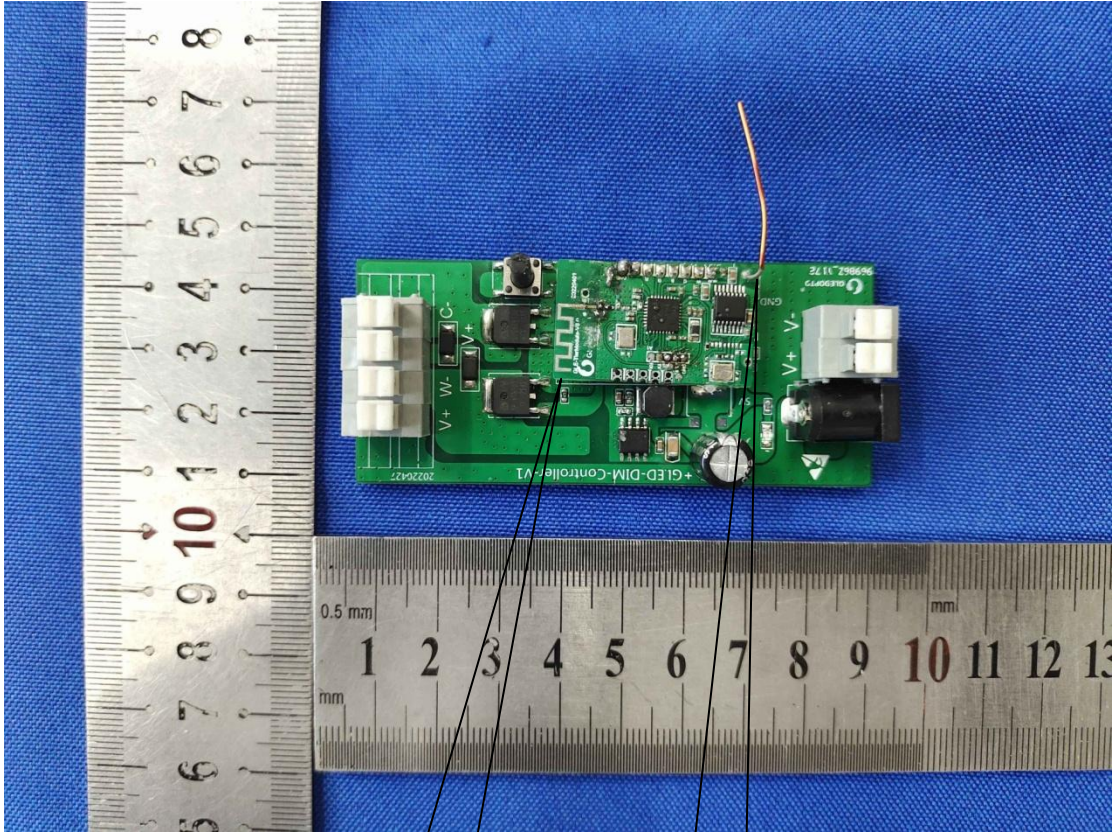

Model: GL-C-009P

Model: GL-C-009P

Model: GL-C-009P

PCB
Antenna

2.4G RX
Antenna