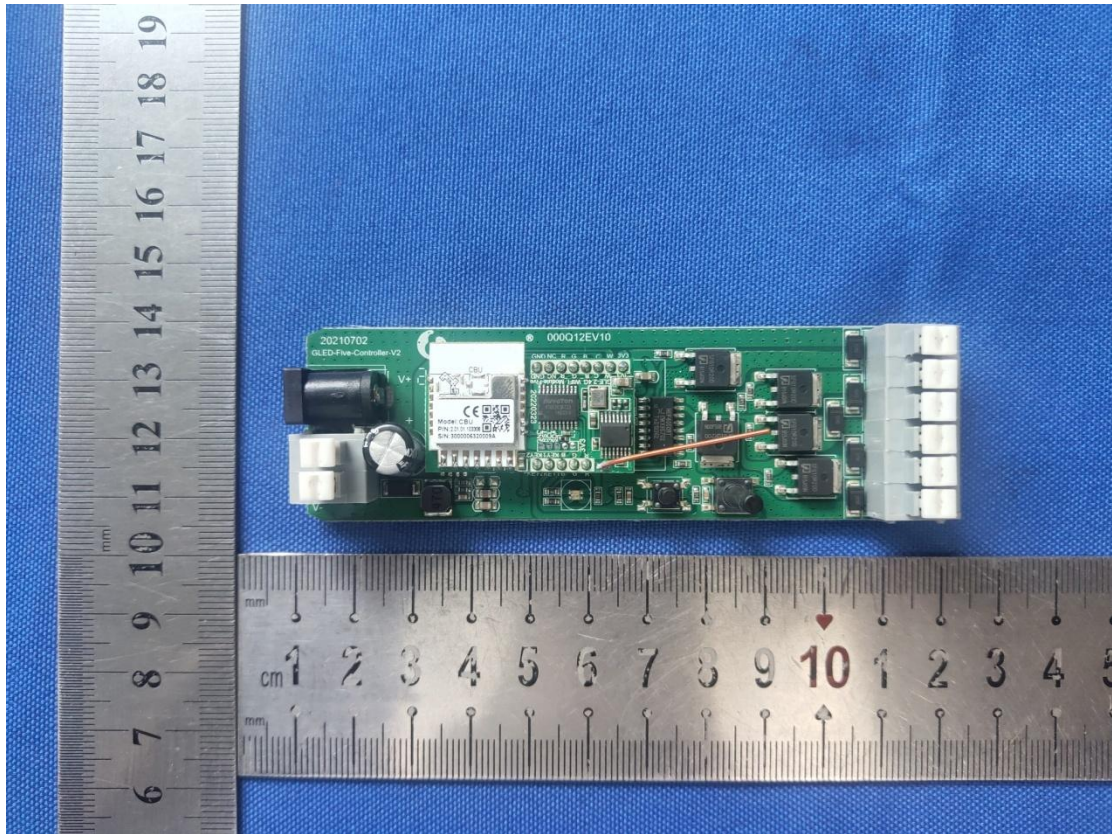

Model: GL-C-001W

Model: GL-C-001W

Model: GL-C-001W

Model: GL-C-001W

PCB  
Antenna

2.4G RX  
Antenna