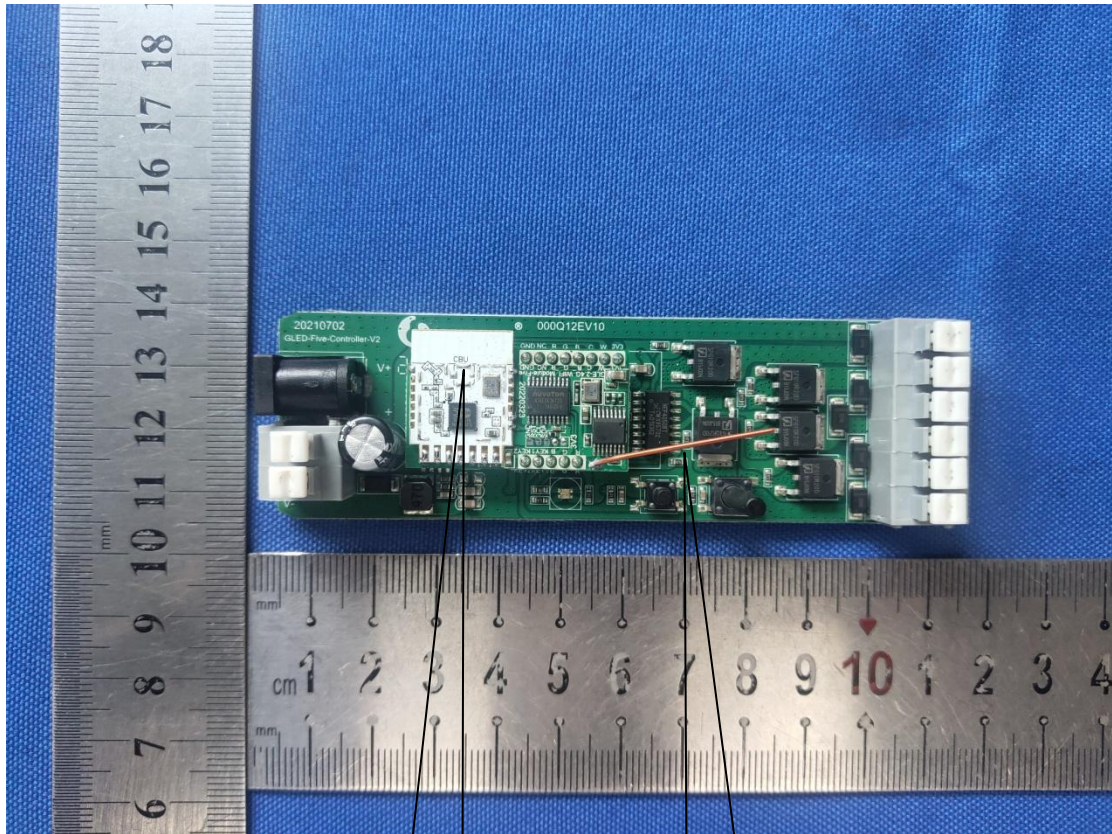

Model: GL-C-001W

Model: GL-C-001W

Model: GL-C-001W

Model: GL-C-001W

PCB  
Antenna

2.4G RX  
Antenna