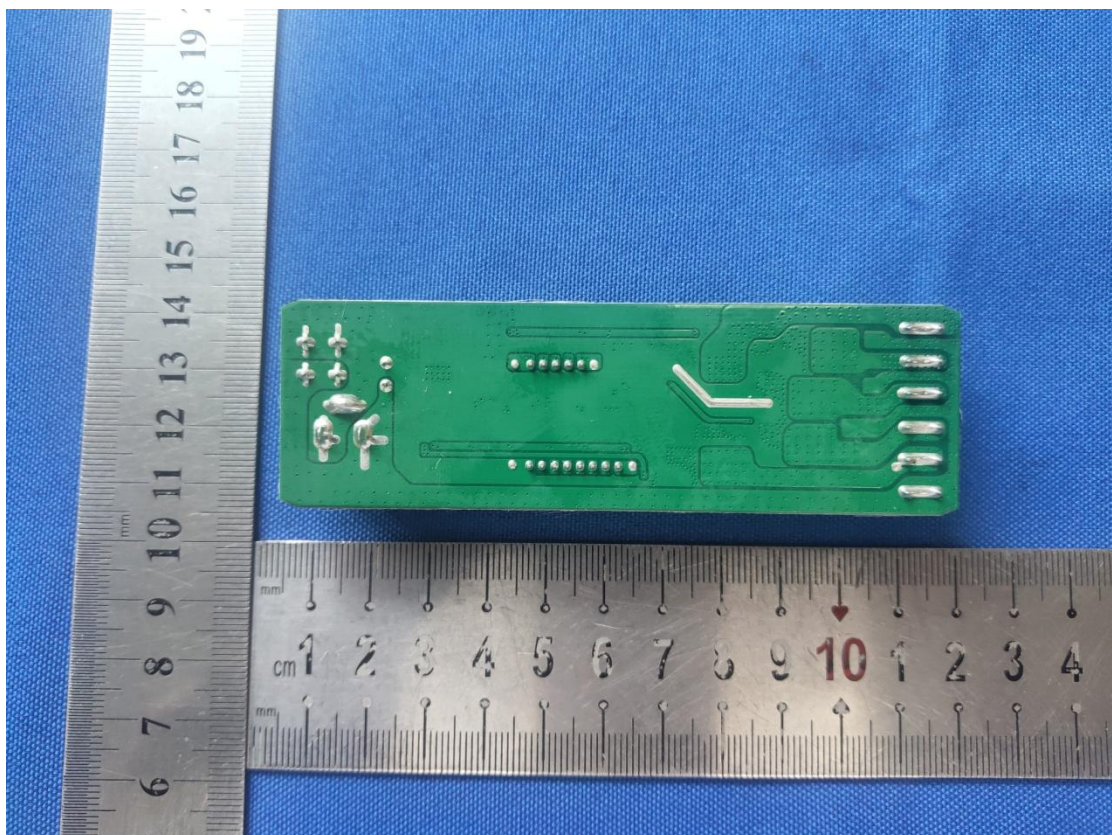

Model: GL-C-001W

Model: GL-C-001W

Model: GL-C-001W

Model: GL-C-001W

PCB  
Antenna

2.4G RX  
Antenna