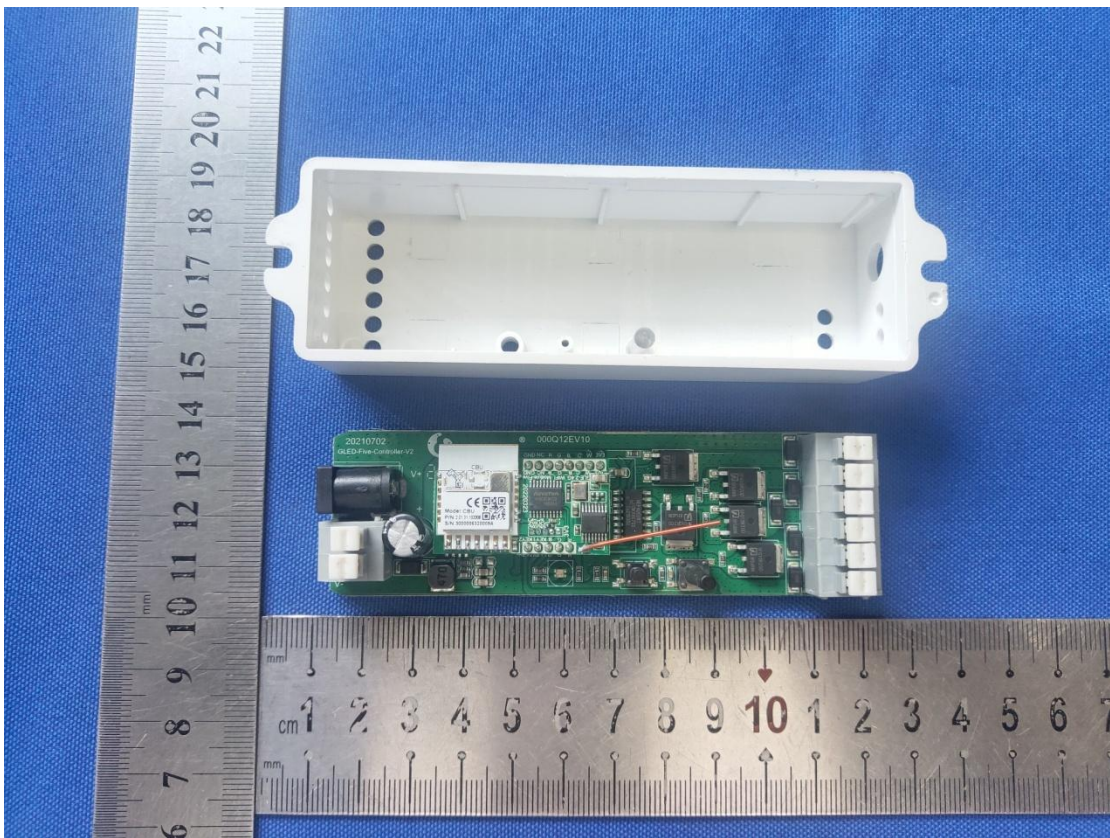

Model: GL-C-001W

Model: GL-C-001W

Model: GL-C-001W

Model: GL-C-001W

PCB  
Antenna

2.4G RX  
Antenna