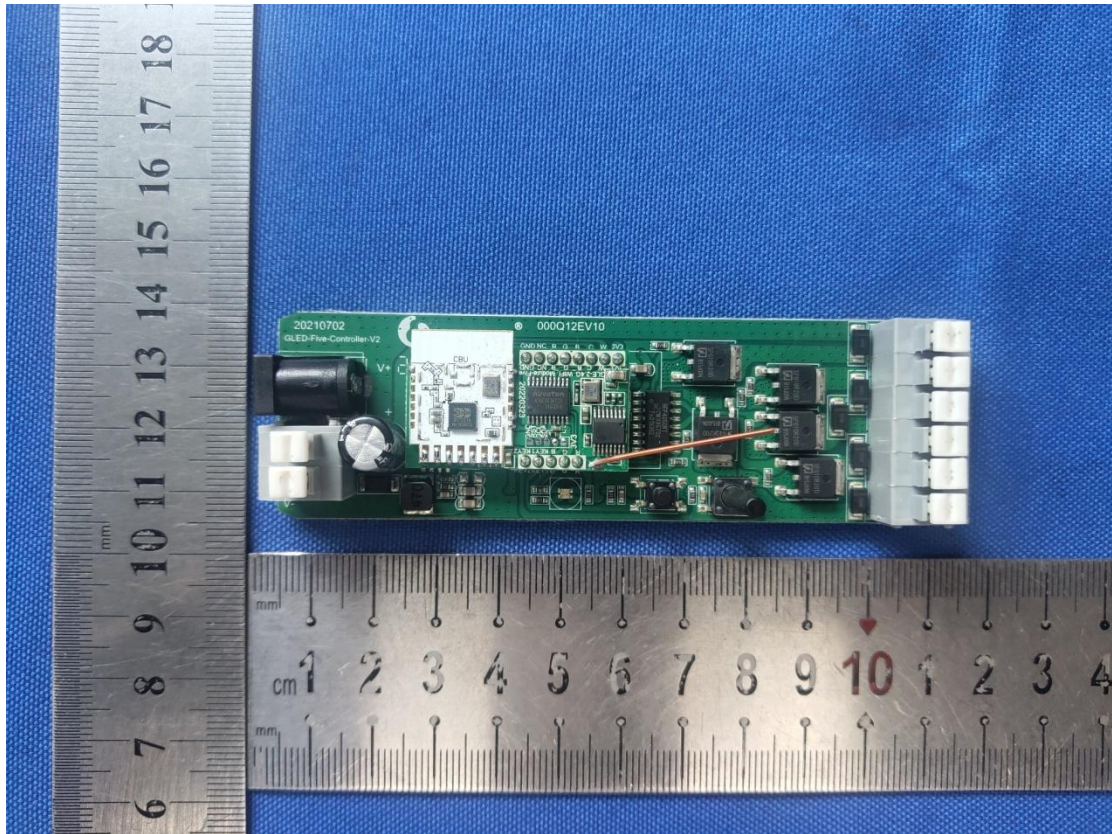

Model: GL-C-001W

Model: GL-C-001W

Model: GL-C-001W

Model: GL-C-001W

PCB  
Antenna

2.4G RX  
Antenna