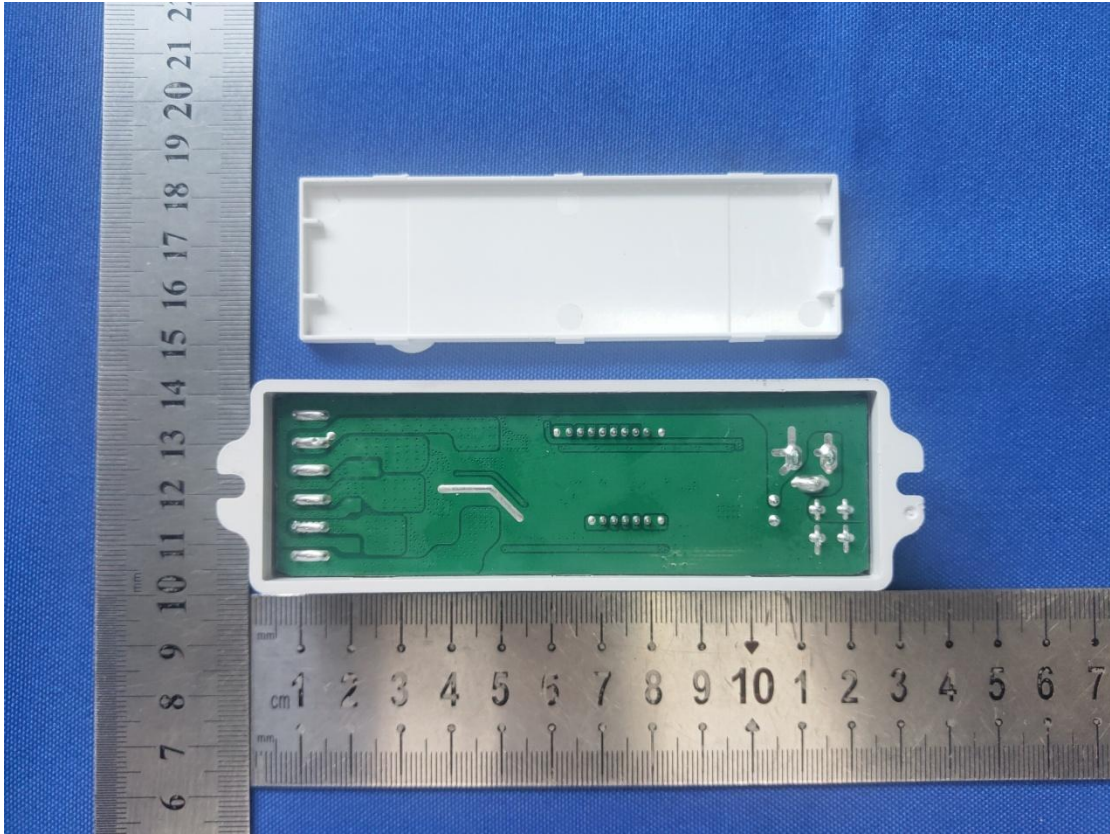

Model: GL-C-001W

Model: GL-C-001W

Model: GL-C-001W

Model: GL-C-001W

PCB  
Antenna

2.4G RX  
Antenna