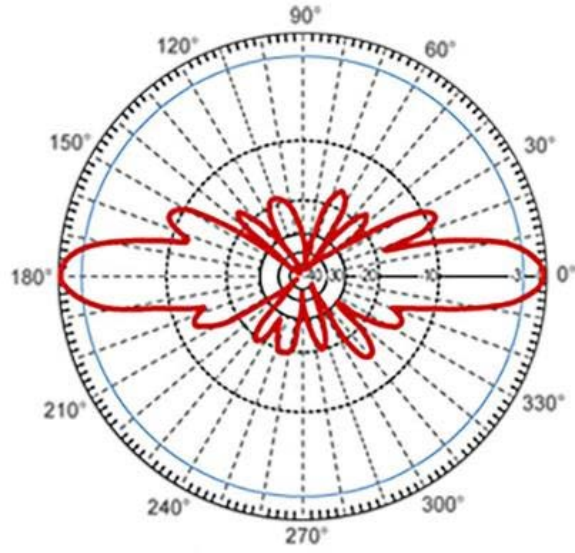

Antenna Report

Specification		
Dimensions	65* 0.32 (mm)	L*Ø
Impedance	50Ω	
Test environment	Free space	
Spectrum	Bluetooth	
Freq. Range	2.4-2.5GHz	
Antenna type	Whip Antenna□	
VSWR	2.4-2.5GHz < 2.0 □	
Gain	2.4-2.5GHz: 2.21dBi(Peak gain)	
Brand	N/A	
Manufacturer	ZhuHai HengYu-Tech Co., Ltd.	

Radiation Pattern
2450MHz

E-Plane

H-Plane

Antenna Size: