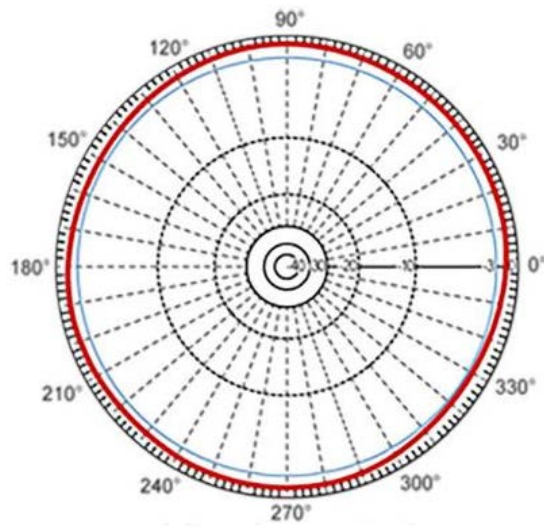

Antenna Report

Specification		
Dimensions	65* 0.32 (mm)	L*Ø
Impedance	50Ω	
Test environment	Free space	
Spectrum	Bluetooth	
Freq. Range	2.4-2.5GHz	
Antenna type	Whip Antenna□	
VSWR	2.4-2.5GHz < 2.0 □	
Gain	2.4-2.5GHz: 2.21dBi(Peak gain)	
Brand	N/A	
Manufacturer	ZhuHai HengYu-Tech Co., Ltd.	

Radiation Pattern
2450MHz

E-Plane

H-Plane

Antenna Size: