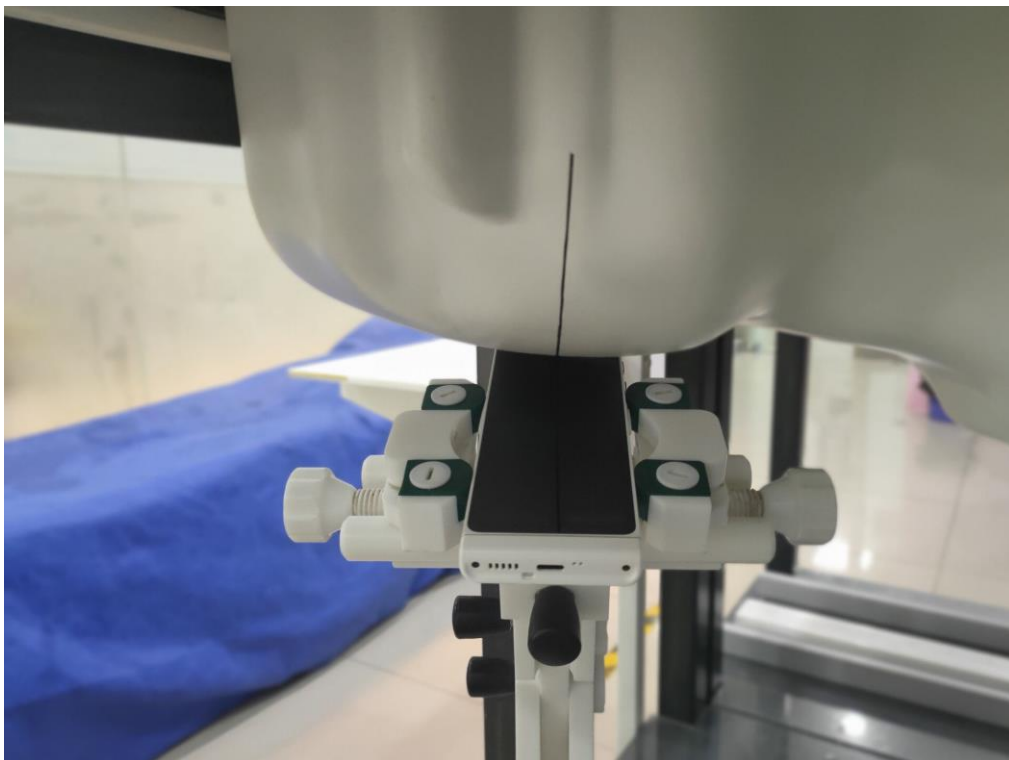

2A6YYVASCO50_SAR Setup photos

Right Touch

Right Tilt

Left Touch

Left Tilt

Body Front side(separation distance is 10mm)

Body Back side(separation distance is 10mm)

Body Left side(separation distance is 10mm)

Body Right side(separation distance is 10mm)

Body Bottom side(separation distance is 10mm)

Body Top side(separation distance is 10mm)