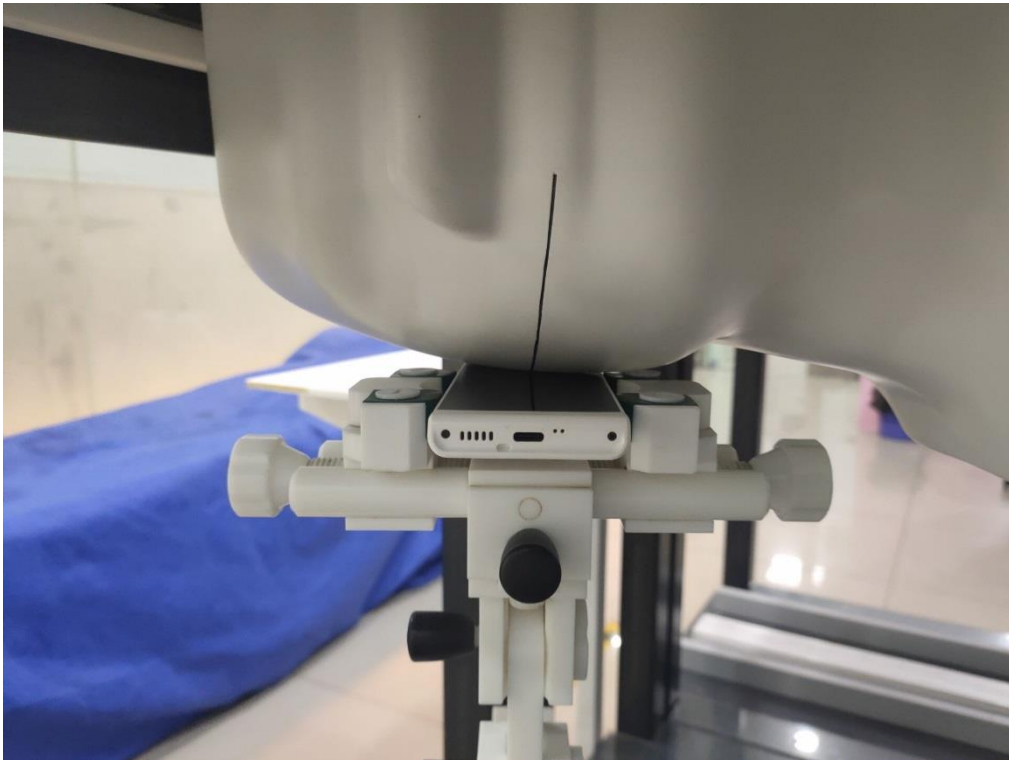

2A6YYVASCO50_SAR Setup photos

Right Touch

Right Tilt

Left Touch

Left Tilt

Body Front side(separation distance is 10mm)

Body Back side(separation distance is 10mm)

Body Left side(separation distance is 10mm)

Body Right side(separation distance is 10mm)

Body Bottom side(separation distance is 10mm)

Body Top side(separation distance is 10mm)