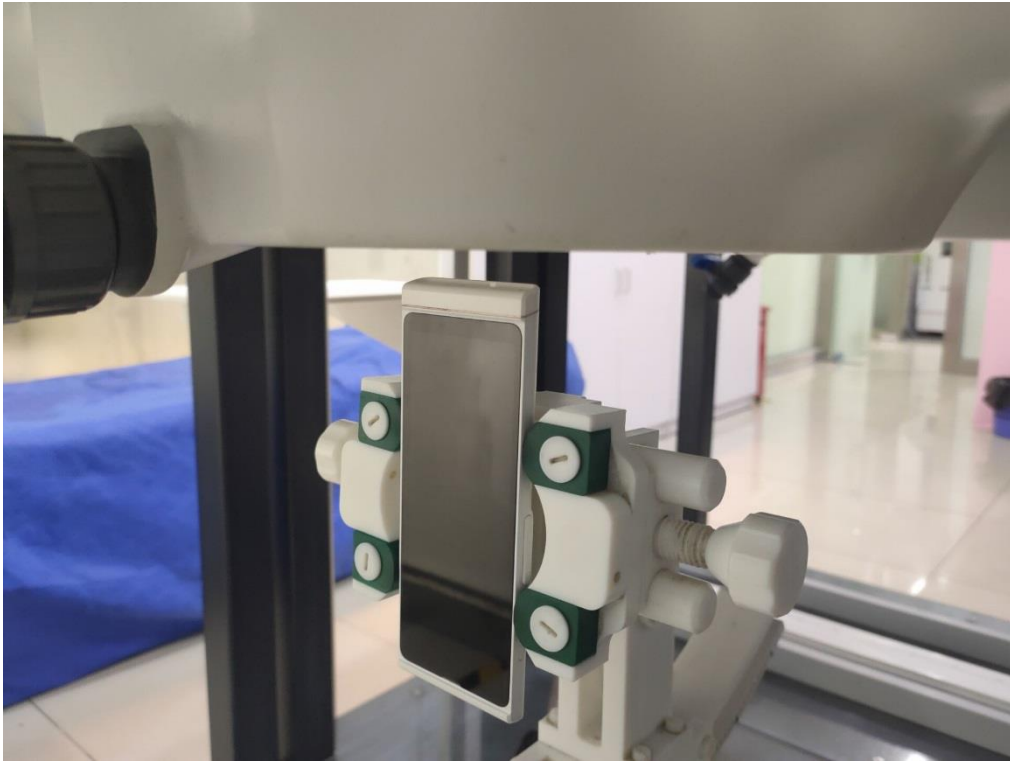

2A6YYVASCO50_SAR Setup photos

Right Touch

Right Tilt

Left Touch

Left Tilt

Body Front side(separation distance is 10mm)

Body Back side(separation distance is 10mm)

Body Left side(separation distance is 10mm)

Body Right side(separation distance is 10mm)

Body Bottom side(separation distance is 10mm)

Body Top side(separation distance is 10mm)