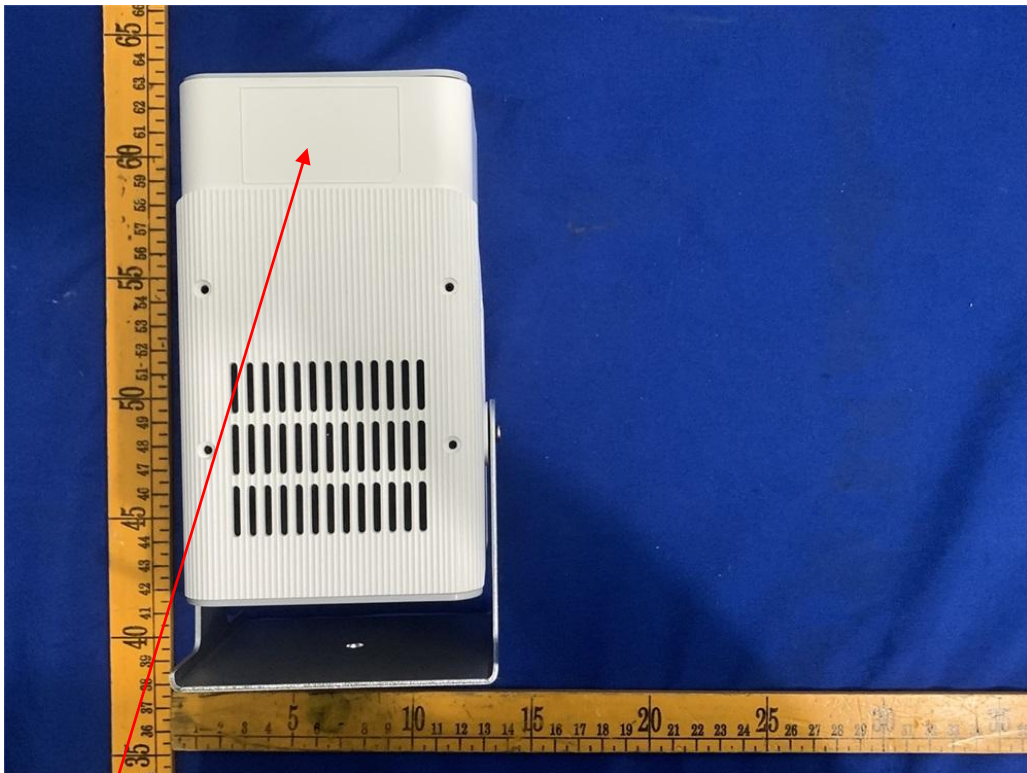

LABEL AND LOCATION

Projector
Model No: X9
Input:100-240V~,50/60Hz,1.5A

FCC CE RoHS 

FCC ID:2A6YC-X9 Made in china

Manufacturer:
Shenzhen meterle Photoelectric Technology Co.,Ltd
Add: 7th floor, no.10-5, Minsheng 1stRoad,
Baoyuan community, Shiyan street, Bao'an District,
Shenzhen,Guangdong,China
Importer name:xxxx
Importer address:xxxx

(Size: L6.0cm x 4.0cm)

Label Location