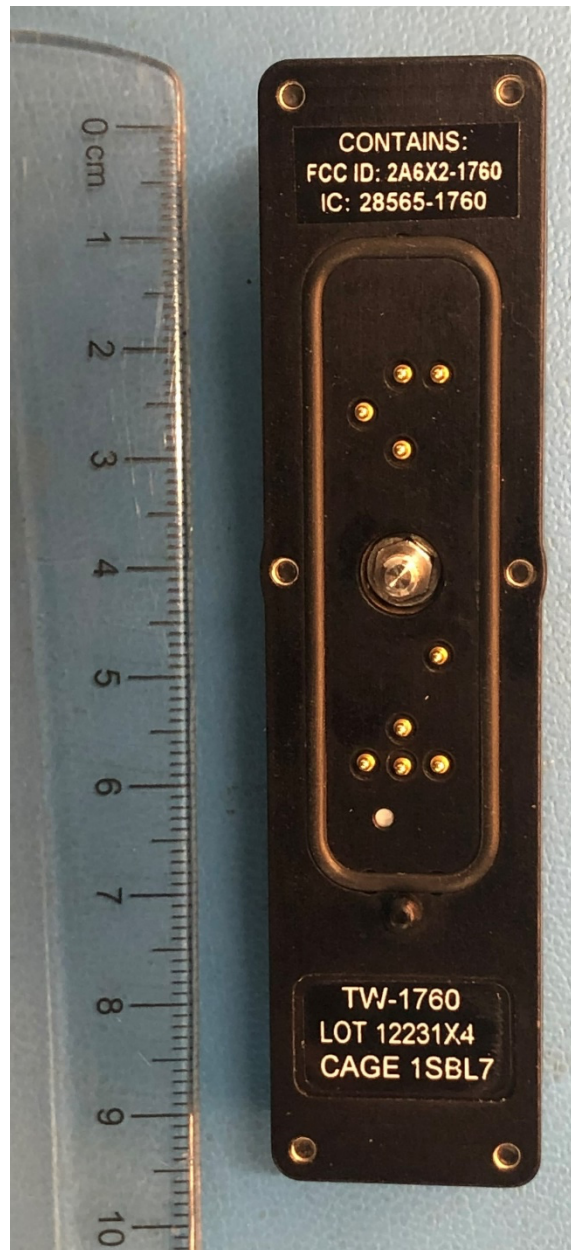

TW-1760 ID Label and Location

FCC ID: 2A6X2-1760

IC ID: 28565-1760

- Label

Figure 1: External label (dimensions in inches)

- Label Location – Located on the part bottom, exterior

Figure 2: TW-1760 FCC ID label, exterior