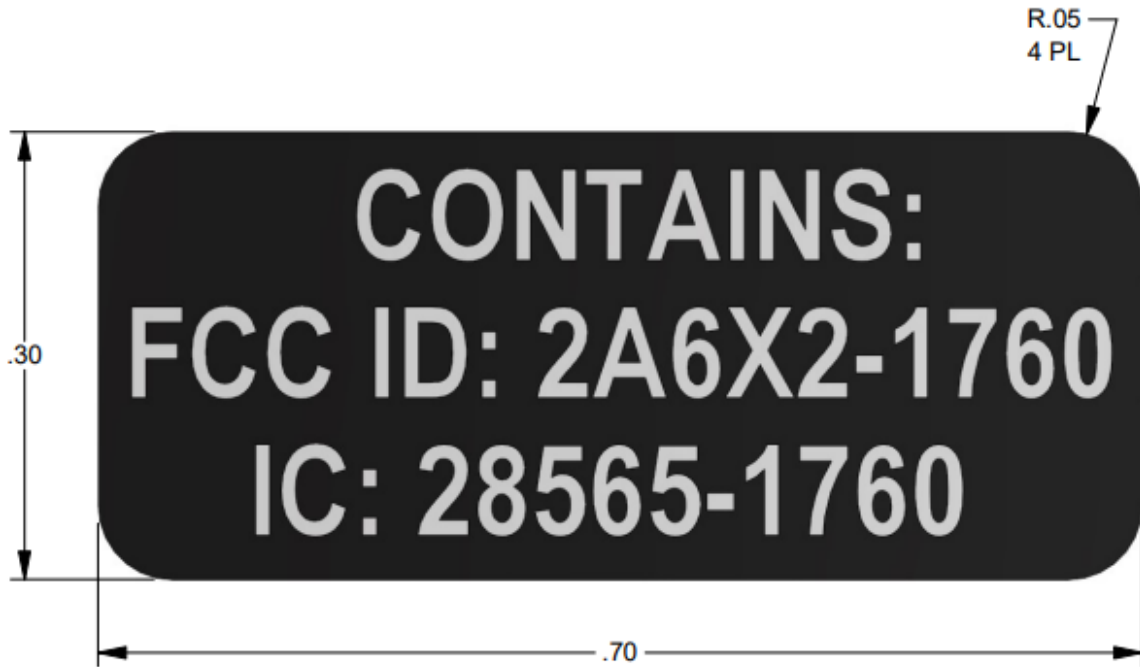

TW-1760 ID Label and Location

FCC ID: 2A6X2-1760

IC ID: 28565-1760

- Label

Figure 1: External label (dimensions in inches)

- Label Location – Located on the part bottom, exterior

Figure 2: TW-1760 FCC ID label, exterior