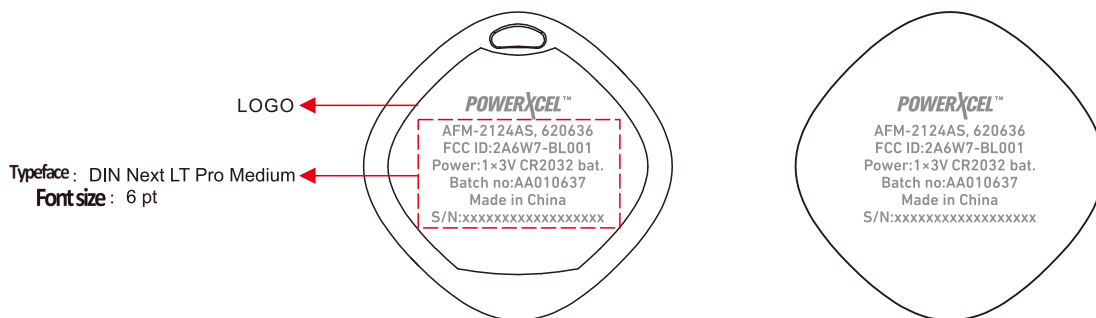

### White bottom shell

Requirement: The content of laser engraving should be clear and not blurry

Last line S/N: Print serial number

Black quantity 39600+100PCS

Serial number from AA0106370B000011 to AA0106370B397001

Black bottom shell,

Requirement: The content of laser engraving should be clear and not blurry

Last line S/N: Print serial number

Typeface: DIN Next LT Pro Medium  
Font size: 6 pt