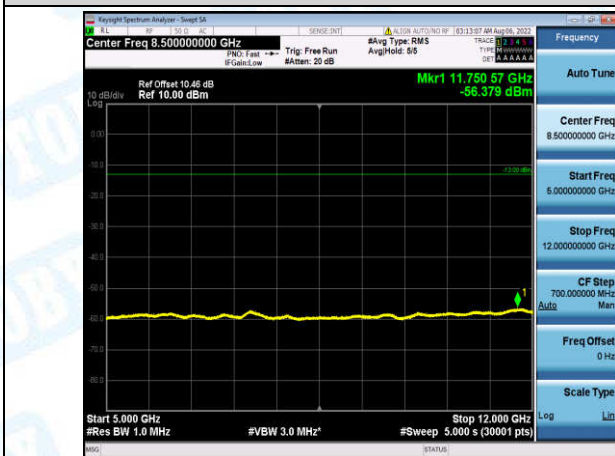

Band4-15MHz-16QAM-2025-1-0-Low-30-1000--32.95-PASS

Band4-15MHz-16QAM-2025-1-0-Low-5000-12000--56.38-PASS