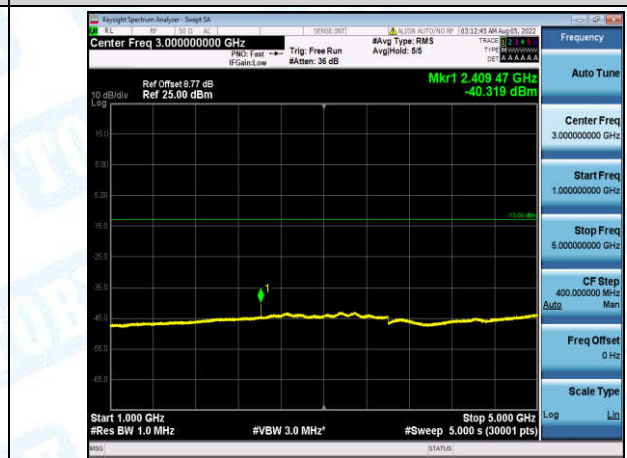

Band4-20MHz-16QAM-20300-1-0-High-12000-26500--46.06-PASS

Band5-1.4MHz-QPSK-20407-1-0-Low-1000-5000--40.32-PASS