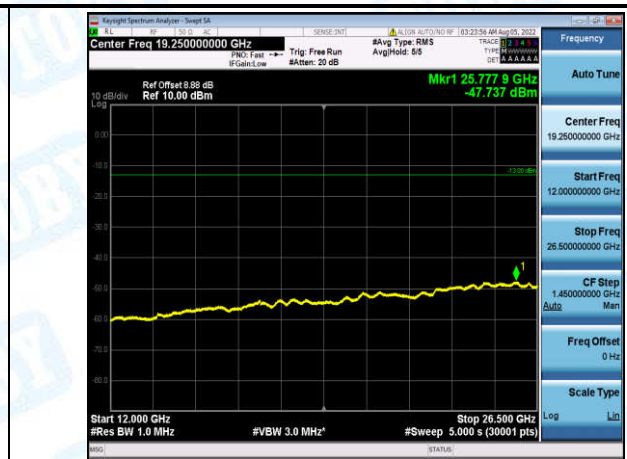

Band5-1.4MHz-16QAM-20643-1-0-High-1000-5000--41.12-PASS

Band5-1.4MHz-16QAM-20643-1-0-High-12000-26500--47.74-PASS