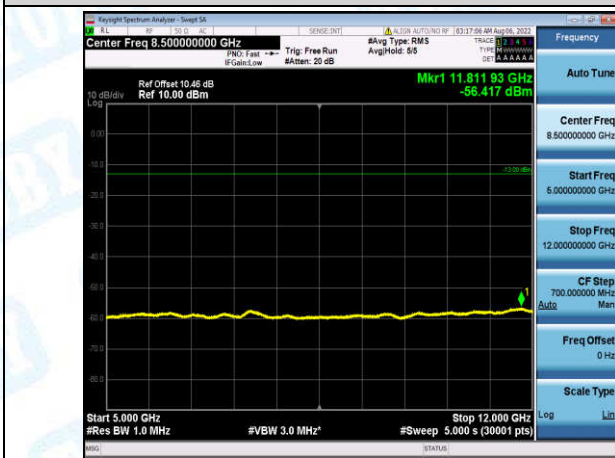

Band4-15MHz-16QAM-20175-1-0-Low-30-1000--33.46-PASS

Band4-15MHz-16QAM-20175-1-0-Low-5000-12000--56.42-PASS