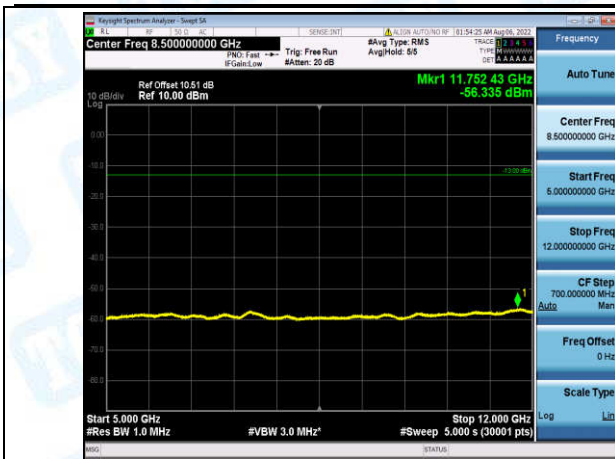

Band4-5MHz-QPSK-20375-1-0-High-30-1000--33.81-PASS

Band4-5MHz-QPSK-20375-1-0-High-5000-12000--56.34-PASS