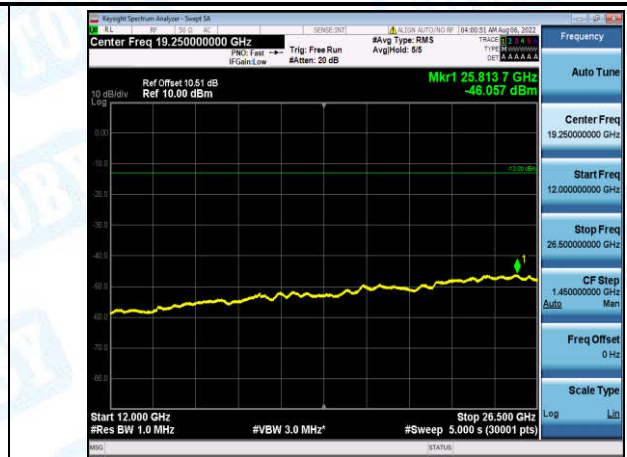

Band4-20MHz-16QAM-20300-1-0-High-1000-5000--33.68-PASS

Band4-20MHz-16QAM-20300-1-0-High-12000-26500--46.06-PASS