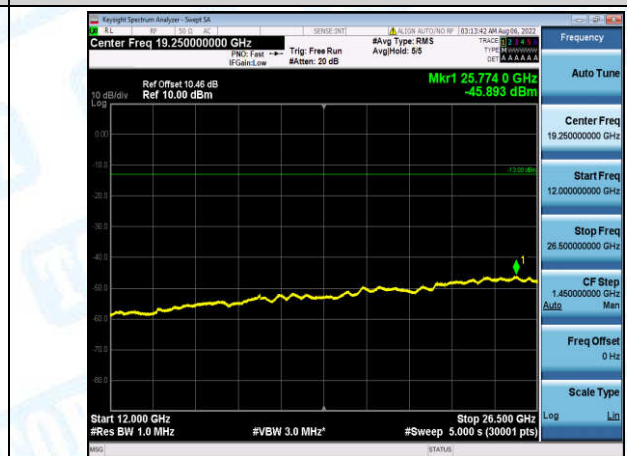

Band4-15MHz-16QAM-2025-1-0-Low-1000-5000--36.65-PASS

Band4-15MHz-16QAM-2025-1-0-Low-12000-26500--45.89-PASS