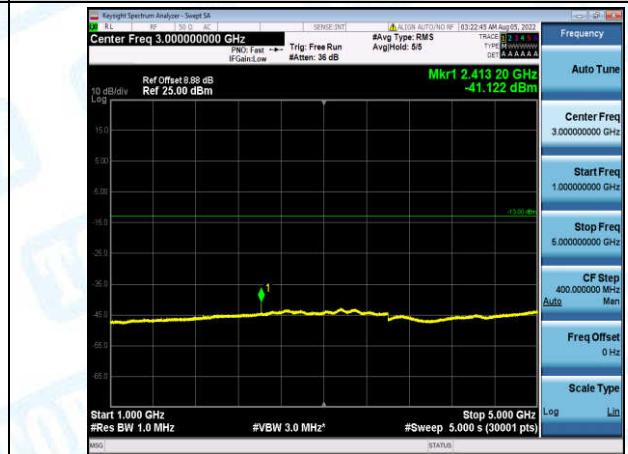

Band5-1.4MHz-16QAM-20525-1-0-Low-12000-26500--47.86-PASS

Band5-1.4MHz-16QAM-20643-1-0-High-1000-5000--41.12-PASS