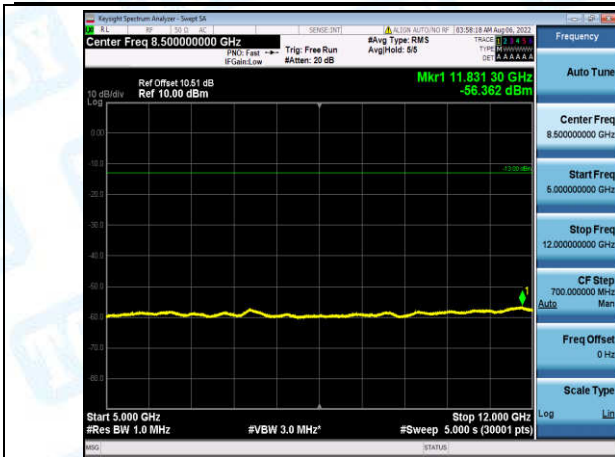

Band4-20MHz-QPSK-20300-1-0-High-30-1000--34.07-PASS

Band4-20MHz-QPSK-20300-1-0-High-5000-12000--56.36-PASS