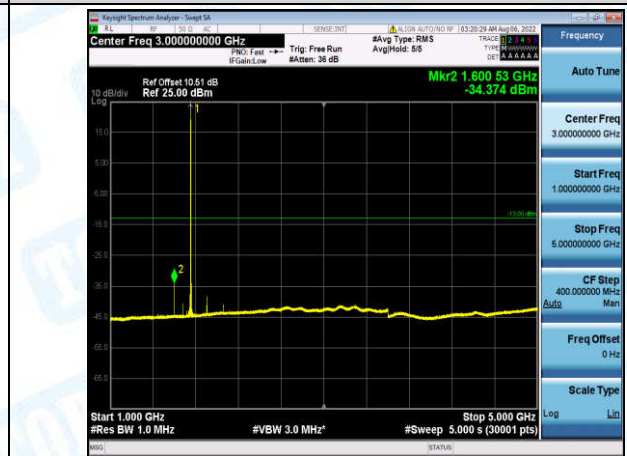

Band4-15MHz-16QAM-20175-1-0-Low-12000-26500--45.94-PASS

Band4-15MHz-16QAM-20325-1-0-High-1000-5000--34.37-PASS