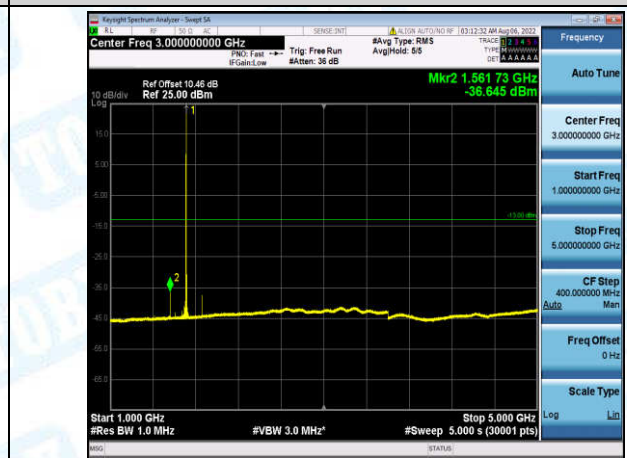

Band4-15MHz-QPSK-20325-1-0-High-12000-26500--45.76-PASS

Band4-15MHz-16QAM-2025-1-0-Low-1000-5000--36.65-PASS