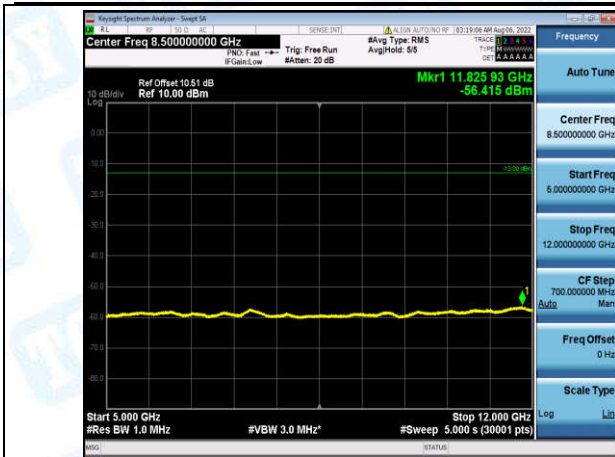

Band4-15MHz-QPSK-20325-1-0-High-30-1000--34.3-PASS

Band4-15MHz-QPSK-20325-1-0-High-5000-12000--56.42-PASS