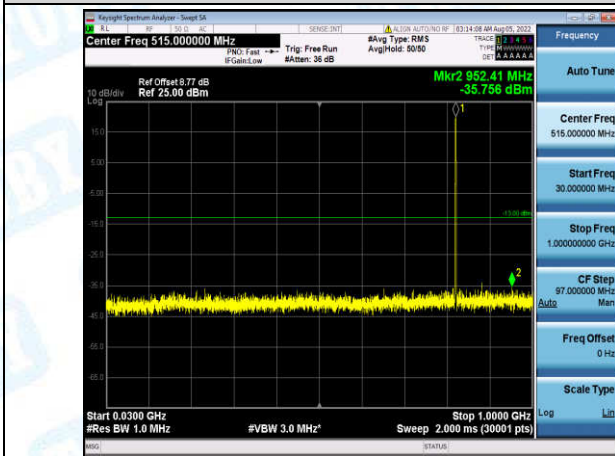

Band5-1.4MHz-QPSK-20643-1-0-High-30-1000--35.78-PASS

Band5-1.4MHz-QPSK-20643-1-0-High-1000-5000--42.66-PASS

Band5-1.4MHz-QPSK-20643-1-0-High-5000-12000--58.08-PASS

Band5-1.4MHz-QPSK-20643-1-0-High-12000-26500--47.73-PASS