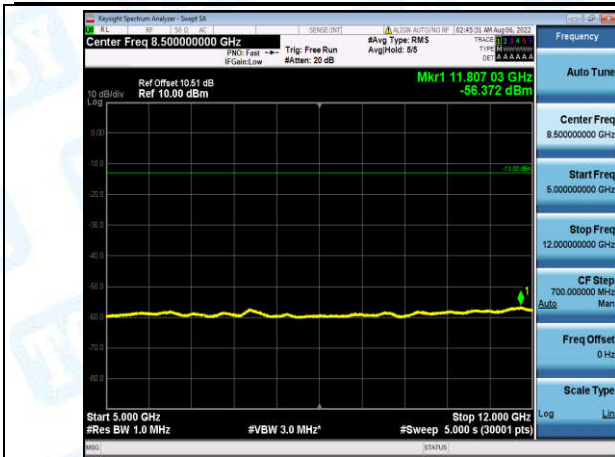

Band4-10MHz-16QAM-20350-1-0-High-30-1000--34.17-PASS

Band4-10MHz-16QAM-20350-1-0-High-5000-12000--56.37-PASS