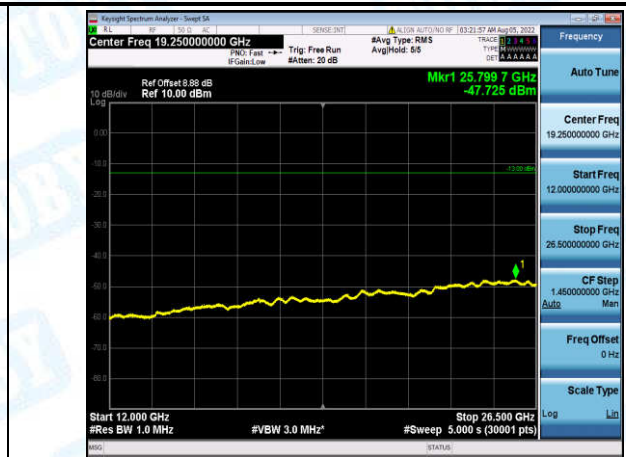

Band5-1.4MHz-QPSK-20643-1-0-High-1000-5000--42.66-PASS

Band5-1.4MHz-QPSK-20643-1-0-High-12000-26500--47.73-PASS