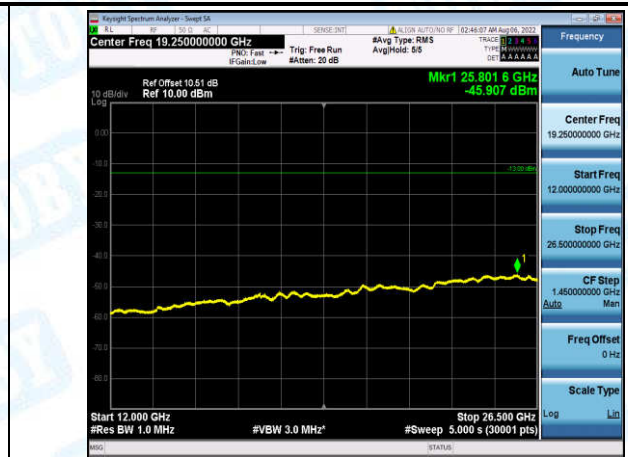

Band4-10MHz-16QAM-20350-1-0-High-1000-5000--33.93-PASS

Band4-10MHz-16QAM-20350-1-0-High-12000-26500--45.91-PASS