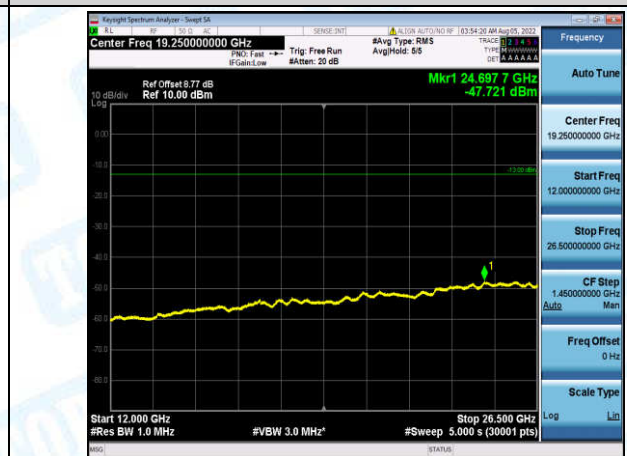

Band5-3MHz-QPSK-20415-1-0-Low-1000-5000--41.71-PASS

Band5-3MHz-QPSK-20415-1-0-Low-12000-26500--47.72-PASS