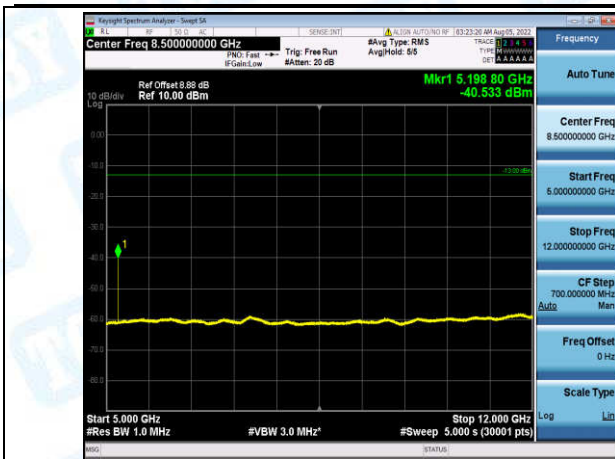

Band5-1.4MHz-16QAM-20643-1-0-High-30-1000--35.22-PASS

Band5-1.4MHz-16QAM-20643-1-0-High-5000-12000--40.53-PASS