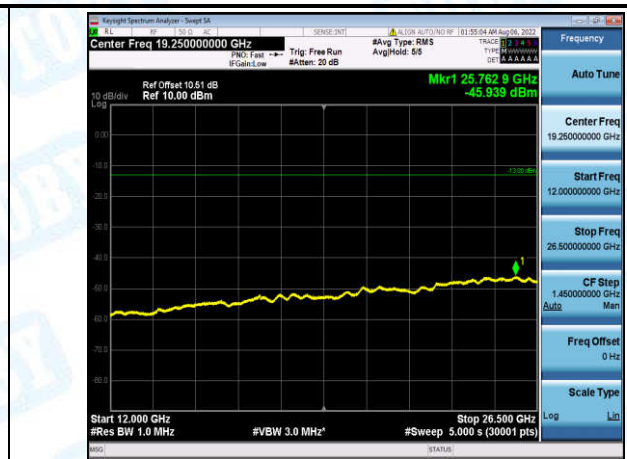

Band4-5MHz-QPSK-20375-1-0-High-1000-5000--34.07-PASS

Band4-5MHz-QPSK-20375-1-0-High-12000-26500--45.94-PASS