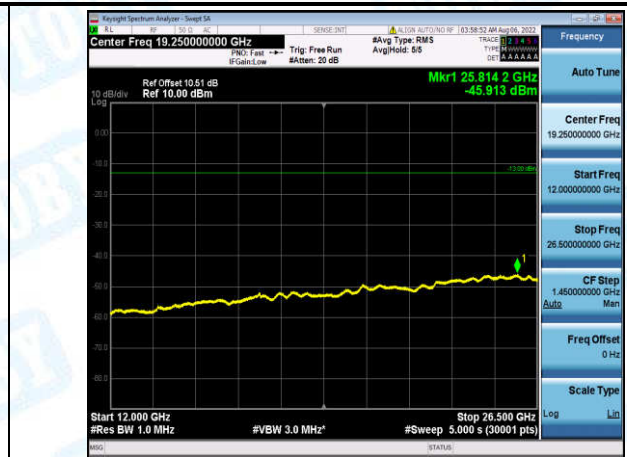

Band4-20MHz-QPSK-20300-1-0-High-1000-5000--34.62-PASS

Band4-20MHz-QPSK-20300-1-0-High-12000-26500--45.91-PASS