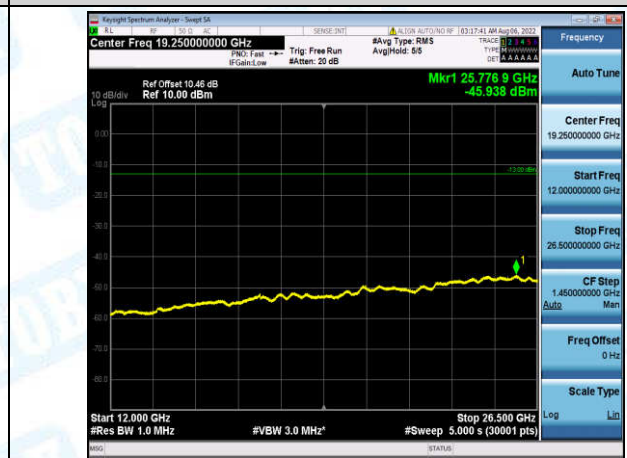

Band4-15MHz-16QAM-20175-1-0-Low-1000-5000--33.77-PASS

Band4-15MHz-16QAM-20175-1-0-Low-12000-26500--45.94-PASS