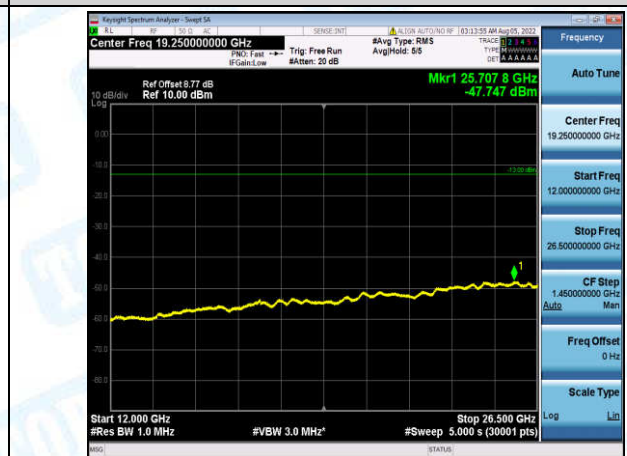

Band5-1.4MHz-QPSK-20407-1-0-Low-1000-5000--40.32-PASS

Band5-1.4MHz-QPSK-20407-1-0-Low-12000-26500--47.75-PASS