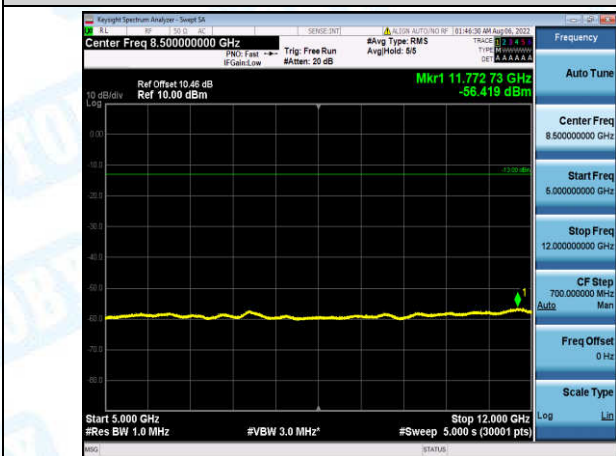

Band4-5MHz-QPSK-19975-1-0-Low-30-1000--33.74-PASS

Band4-5MHz-QPSK-19975-1-0-Low-5000-12000--56.42-PASS