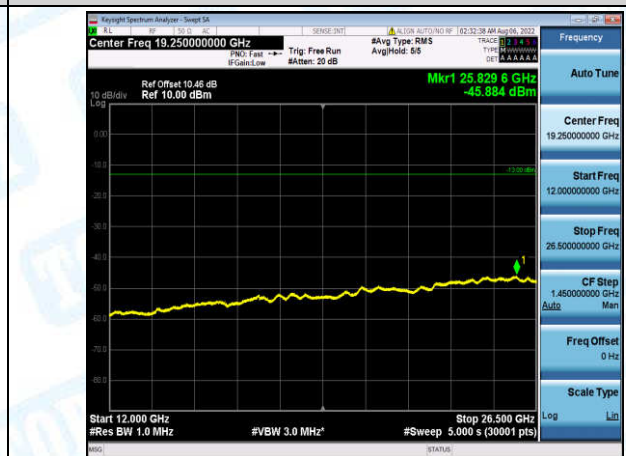

Band4-10MHz-QPSK-20000-1-0-Low-1000-5000--34.65-PASS

Band4-10MHz-QPSK-20000-1-0-Low-12000-26500--45.88-PASS