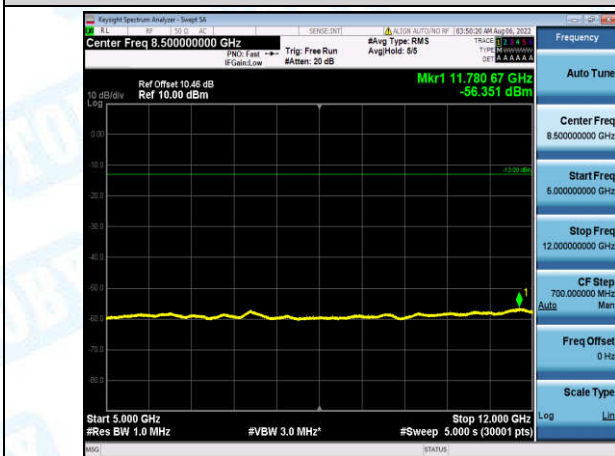

Band4-20MHz-QPSK-20050-1-0-Low-30-1000--33.29-PASS

Band4-20MHz-QPSK-20050-1-0-Low-5000-12000--56.35-PASS