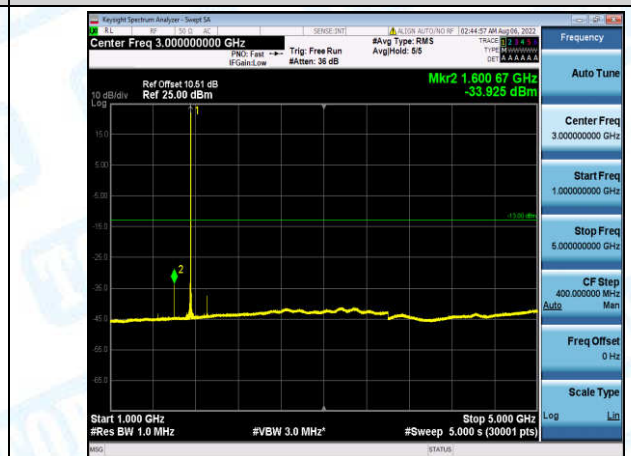

Band4-10MHz-16QAM-20175-1-0-Low-12000-26500--45.96-PASS

Band4-10MHz-16QAM-20350-1-0-High-1000-5000--33.93-PASS