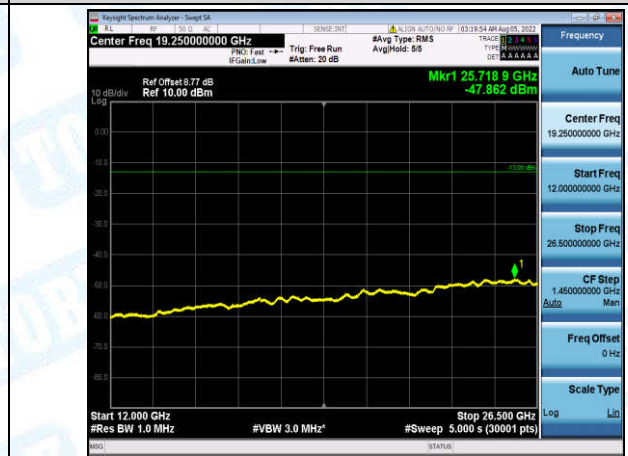

Band5-1.4MHz-16QAM-20525-1-0-Low-1000-5000--42.87-PASS

Band5-1.4MHz-16QAM-20525-1-0-Low-12000-26500--47.86-PASS