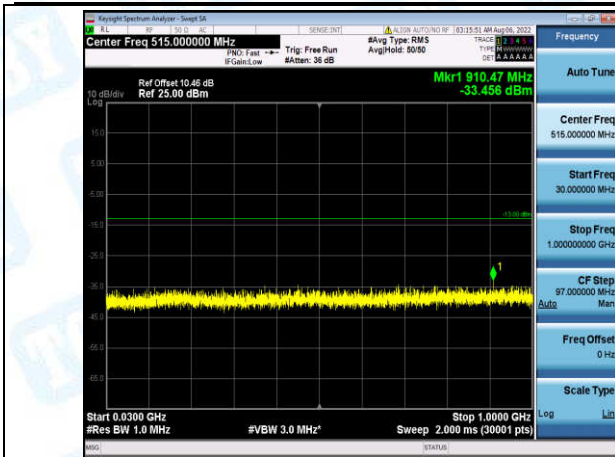

Band4-15MHz-16QAM-2025-1-0-Low-30-1000--32.95-PASS

Band4-15MHz-16QAM-2025-1-0-Low-1000-5000--36.65-PASS

Band4-15MHz-16QAM-2025-1-0-Low-5000-12000--56.38-PASS

Band4-15MHz-16QAM-2025-1-0-Low-12000-26500--45.89-PASS