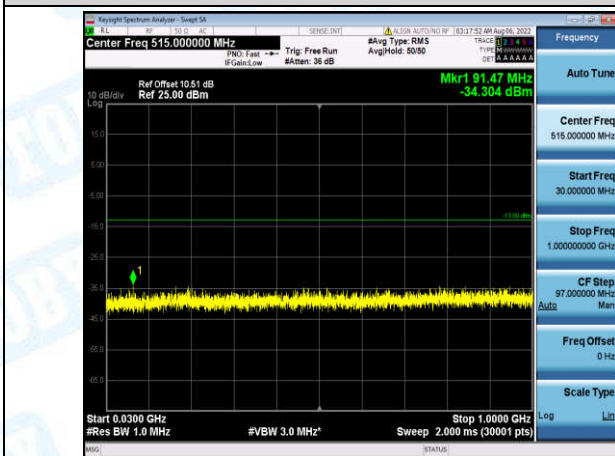

Band4-15MHz-QPSK-20175-1-0-Low-5000-12000--56.4-PASS

Band4-15MHz-QPSK-20325-1-0-High-30-1000--34.3-PASS