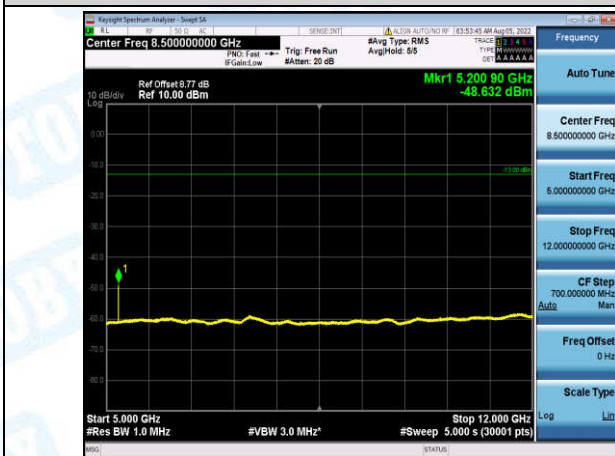

Band5-3MHz-QPSK-20415-1-0-Low-30-1000--35.98-PASS

Band5-3MHz-QPSK-20415-1-0-Low-5000-12000--48.63-PASS