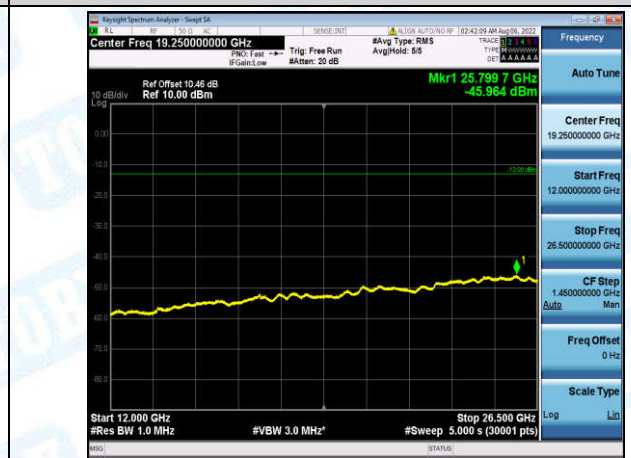

Band4-10MHz-16QAM-20175-1-0-Low-1000-5000--34.5-PASS

Band4-10MHz-16QAM-20175-1-0-Low-12000-26500--45.96-PASS