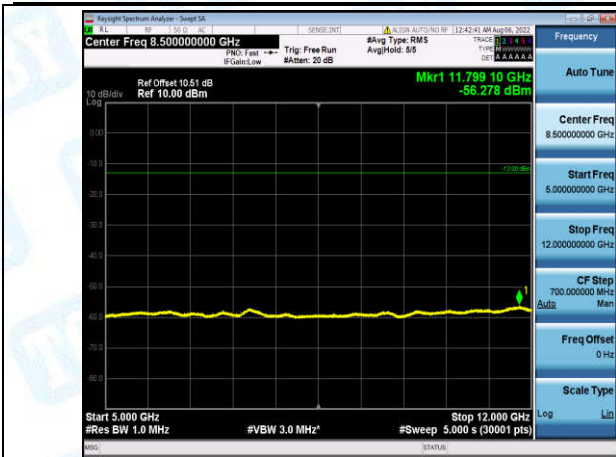

Band4-3MHz-16QAM-20385-1-0-High-30-1000--34.15-PASS

Band4-3MHz-16QAM-20385-1-0-High-5000-12000--56.28-PASS