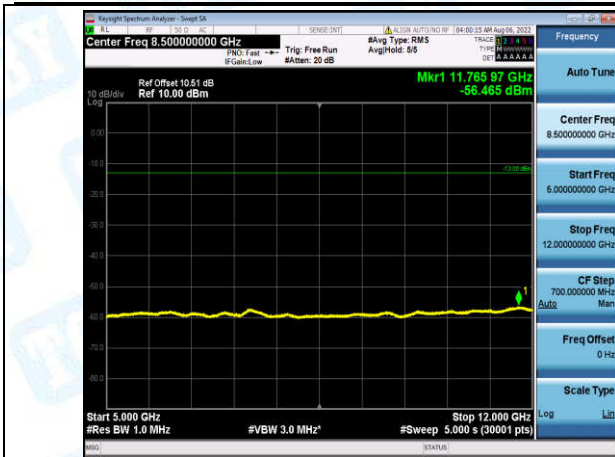

Band4-20MHz-16QAM-20300-1-0-High-30-1000--33.97-PASS

Band4-20MHz-16QAM-20300-1-0-High-5000-12000--56.47-PASS