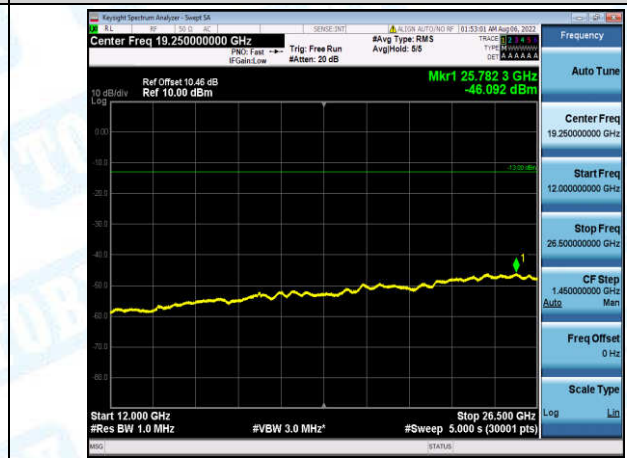

Band4-5MHz-16QAM-20175-1-0-Low-1000-5000--34.02-PASS

Band4-5MHz-16QAM-20175-1-0-Low-12000-26500--46.09-PASS