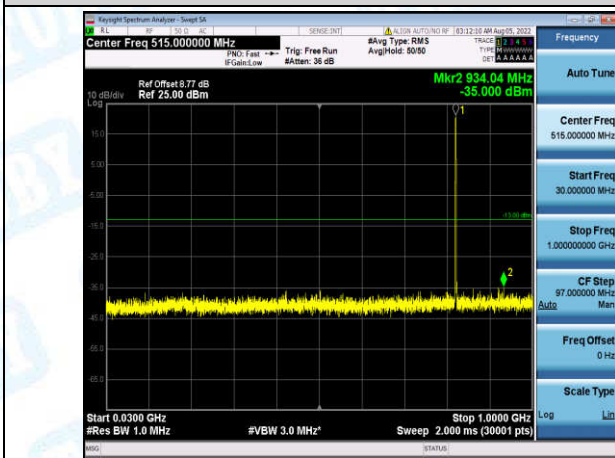

Band4-20MHz-16QAM-20300-1-0-High-30-1000--33.97-PASS

Band4-20MHz-16QAM-20300-1-0-High-1000-5000--33.68-PASS

Band4-20MHz-16QAM-20300-1-0-High-5000-12000--56.47-PASS

Band4-20MHz-16QAM-20300-1-0-High-12000-26500--46.06-PASS