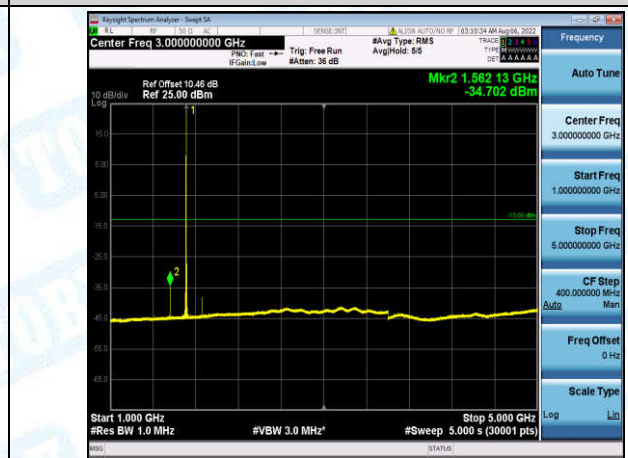

Band4-10MHz-16QAM-20350-1-0-High-12000-26500--45.91-PASS

Band4-15MHz-QPSK-2025-1-0-Low-1000-5000--34.7-PASS