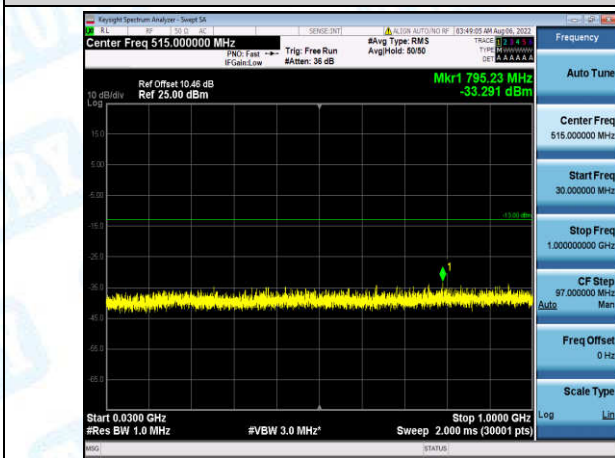

Band4-15MHz-16QAM-20325-1-0-High-5000-12000--56.22-PASS

Band4-20MHz-QPSK-20050-1-0-Low-30-1000--33.29-PASS