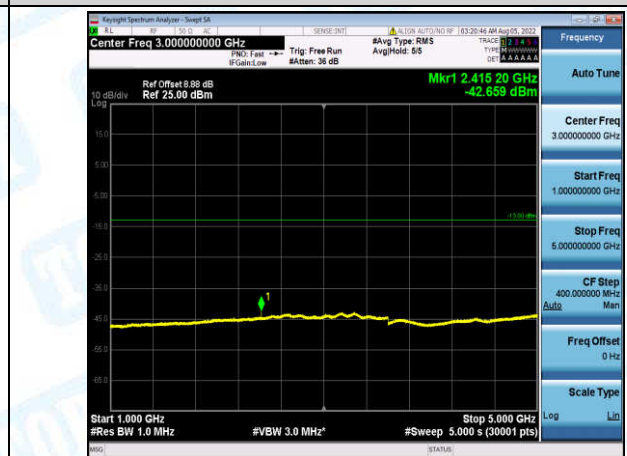

Band5-1.4MHz-QPSK-20525-1-0-Low-12000-26500--47.67-PASS

Band5-1.4MHz-QPSK-20643-1-0-High-1000-5000--42.66-PASS