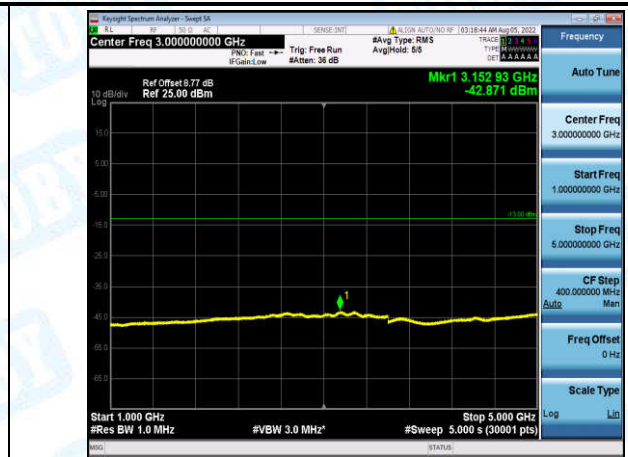

Band5-1.4MHz-16QAM-20407-1-0-Low-12000-26500--47.76-PASS

Band5-1.4MHz-16QAM-20525-1-0-Low-1000-5000--42.87-PASS