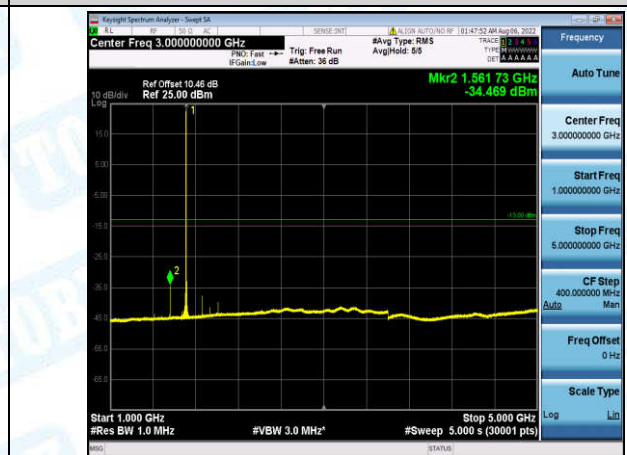

Band4-5MHz-QPSK-20375-1-0-High-12000-26500--45.94-PASS

Band4-5MHz-16QAM-19975-1-0-Low-1000-5000--34.47-PASS