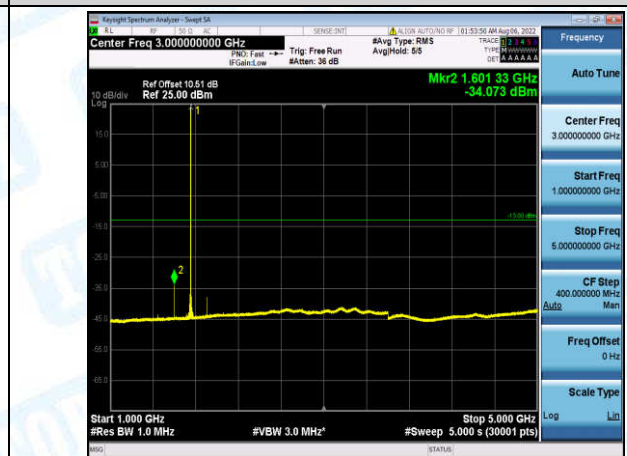

Band4-5MHz-QPSK-20175-1-0-Low-12000-26500--46.02-PASS

Band4-5MHz-QPSK-20375-1-0-High-1000-5000--34.07-PASS