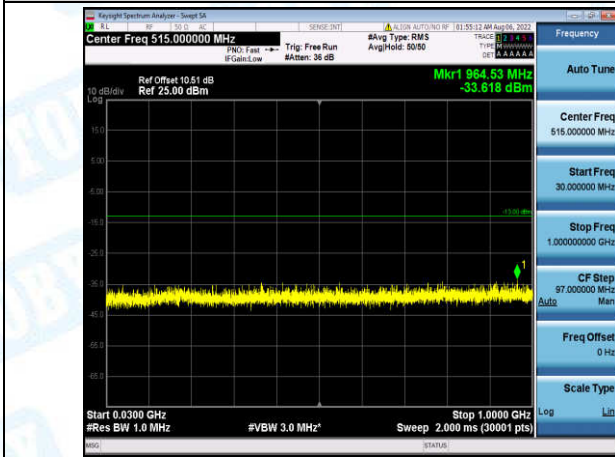

Band4-5MHz-16QAM-20175-1-0-Low-5000-12000--56.49-PASS

Band4-5MHz-16QAM-20375-1-0-High-30-1000--33.62-PASS