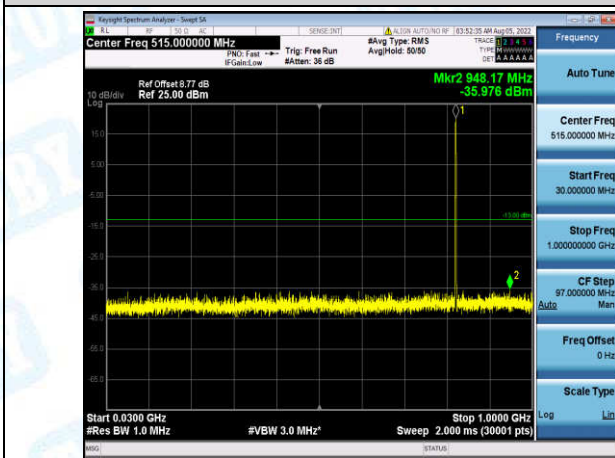

Band5-1.4MHz-16QAM-20643-1-0-High-30-1000--35.22-PASS

Band5-1.4MHz-16QAM-20643-1-0-High-1000-5000--41.12-PASS

Band5-1.4MHz-16QAM-20643-1-0-High-5000-12000--40.53-PASS

Band5-1.4MHz-16QAM-20643-1-0-High-12000-26500--47.74-PASS