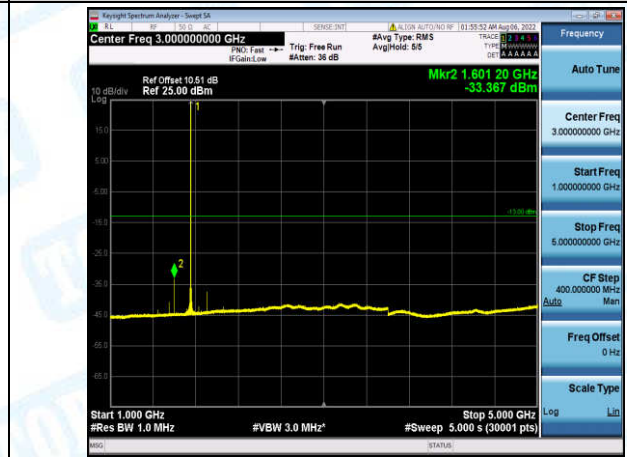

Band4-5MHz-16QAM-20175-1-0-Low-12000-26500--46.09-PASS

Band4-5MHz-16QAM-20375-1-0-High-1000-5000--33.37-PASS