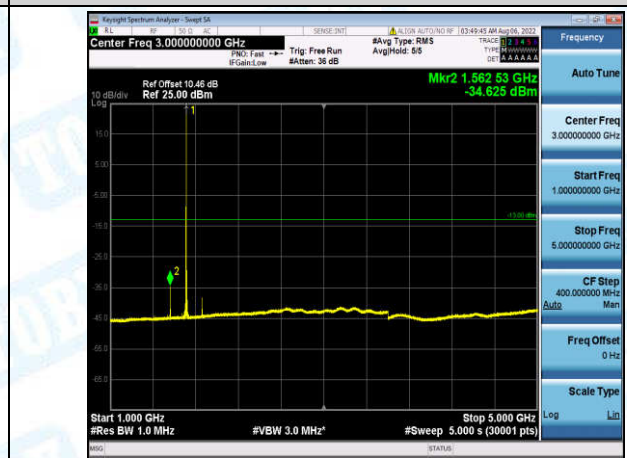

Band4-15MHz-16QAM-20325-1-0-High-12000-26500--45.87-PASS

Band4-20MHz-QPSK-20050-1-0-Low-1000-5000--34.63-PASS