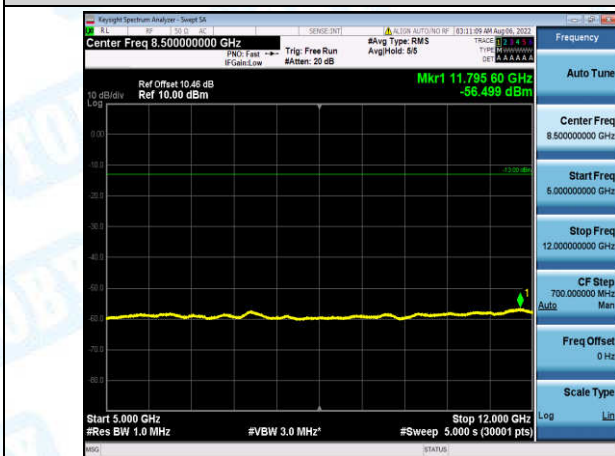

Band4-15MHz-QPSK-2025-1-0-Low-30-1000--34.12-PASS

Band4-15MHz-QPSK-2025-1-0-Low-5000-12000--56.5-PASS