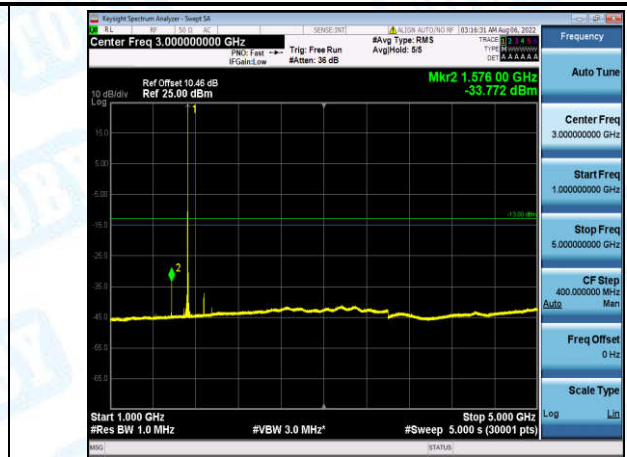

Band4-15MHz-16QAM-2025-1-0-Low-30-1000--32.95-PASS

Band4-15MHz-16QAM-2025-1-0-Low-1000-5000--36.65-PASS

Band4-15MHz-16QAM-2025-1-0-Low-5000-12000--56.38-PASS

Band4-15MHz-16QAM-2025-1-0-Low-12000-26500--45.89-PASS