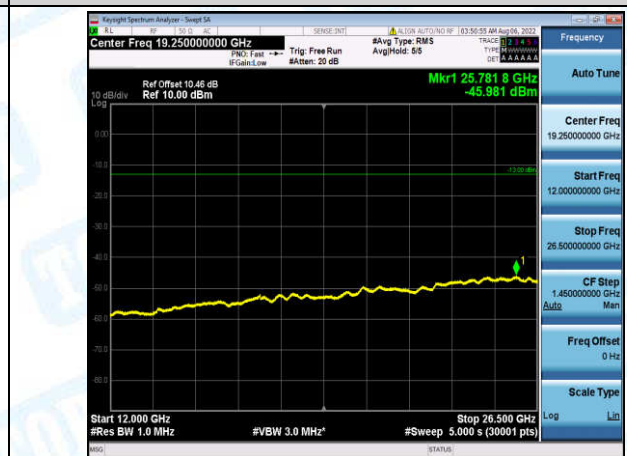

Band4-20MHz-QPSK-20050-1-0-Low-1000-5000--34.63-PASS

Band4-20MHz-QPSK-20050-1-0-Low-12000-26500--45.98-PASS