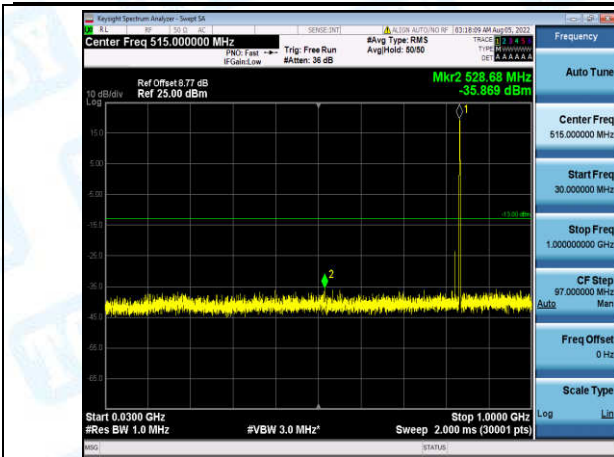

Band5-1.4MHz-16QAM-20407-1-0-Low-30-1000--35.76-PASS

Band5-1.4MHz-16QAM-20407-1-0-Low-1000-5000--42.91-PASS

Band5-1.4MHz-16QAM-20407-1-0-Low-5000-12000--57.99-PASS

Band5-1.4MHz-16QAM-20407-1-0-Low-12000-26500--47.76-PASS