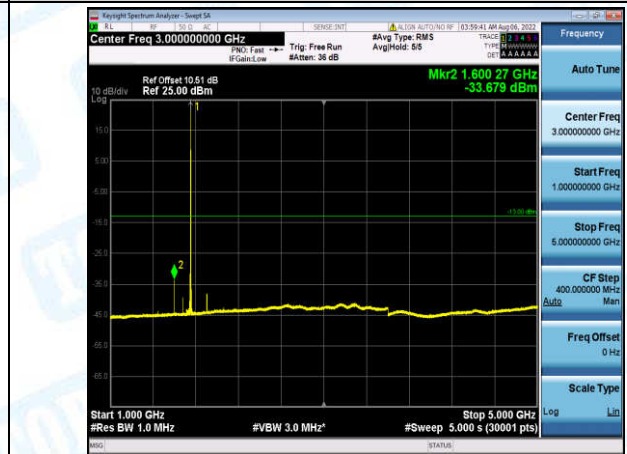

Band4-20MHz-16QAM-20175-1-0-Low-12000-26500--46.1-PASS

Band4-20MHz-16QAM-20300-1-0-High-1000-5000--33.68-PASS