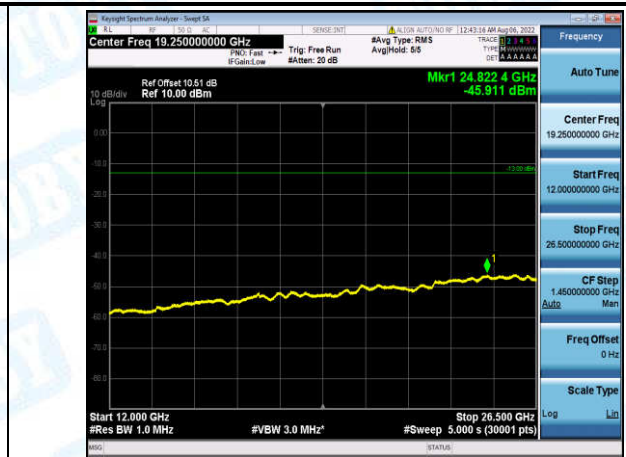

Band4-3MHz-16QAM-20175-1-0-Low-30-1000--33.84-PASS

Band4-3MHz-16QAM-20175-1-0-Low-1000-5000--36.5-PASS

Band4-3MHz-16QAM-20175-1-0-Low-5000-12000--56.42-PASS

Band4-3MHz-16QAM-20175-1-0-Low-12000-26500--45.81-PASS

Band4-3MHz-16QAM-20385-1-0-High-30-1000--34.15-PASS

Band4-3MHz-16QAM-20385-1-0-High-1000-5000--36.96-PASS

Band4-3MHz-16QAM-20385-1-0-High-5000-12000--56.28-PASS

Band4-3MHz-16QAM-20385-1-0-High-12000-26500--45.91-PASS