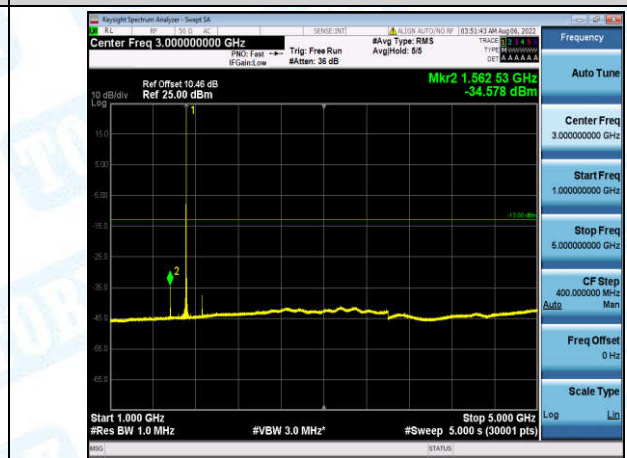

Band4-20MHz-QPSK-20300-1-0-High-12000-26500--45.91-PASS

Band4-20MHz-16QAM-20050-1-0-Low-1000-5000--34.58-PASS