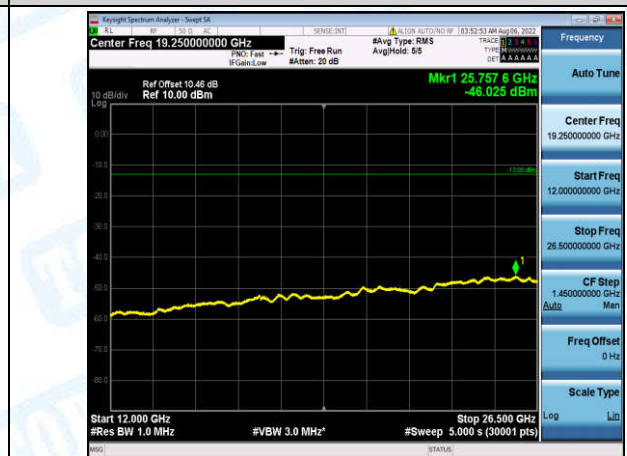

Band4-20MHz-16QAM-20050-1-0-Low-1000-5000--34.58-PASS

Band4-20MHz-16QAM-20050-1-0-Low-12000-26500--46.03-PASS