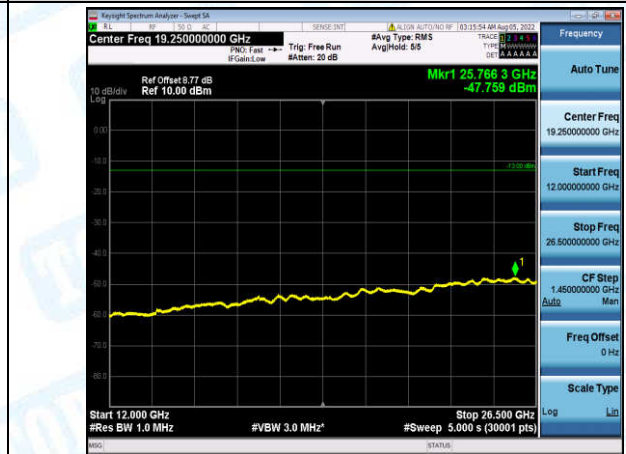

Band5-1.4MHz-16QAM-20407-1-0-Low-1000-5000--42.91-PASS

Band5-1.4MHz-16QAM-20407-1-0-Low-12000-26500--47.76-PASS