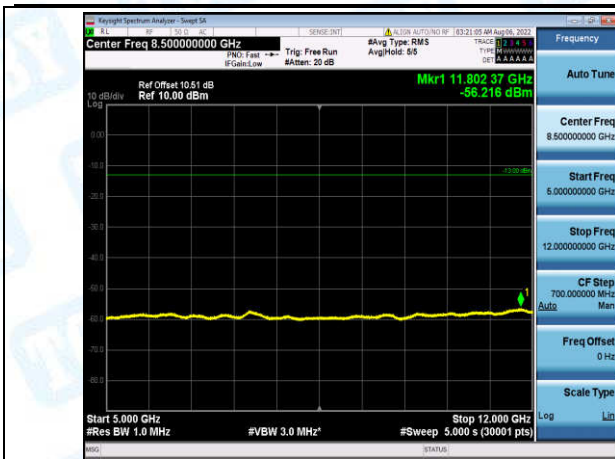

Band4-15MHz-16QAM-20325-1-0-High-30-1000--33.89-PASS

Band4-15MHz-16QAM-20325-1-0-High-5000-12000--56.22-PASS