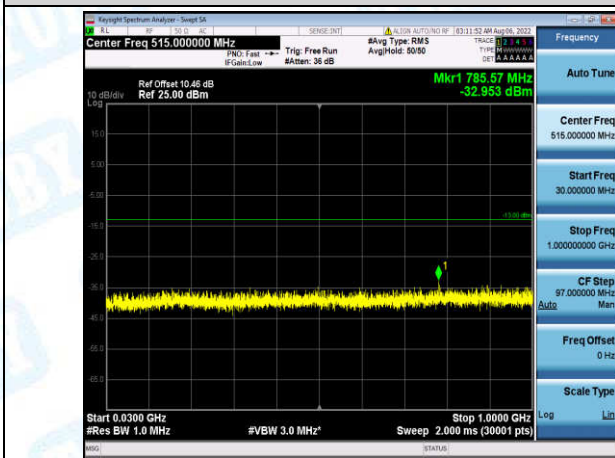

Band4-15MHz-QPSK-20325-1-0-High-30-1000--34.3-PASS

Band4-15MHz-QPSK-20325-1-0-High-1000-5000--34.17-PASS

Band4-15MHz-QPSK-20325-1-0-High-5000-12000--56.42-PASS

Band4-15MHz-QPSK-20325-1-0-High-12000-26500--45.76-PASS