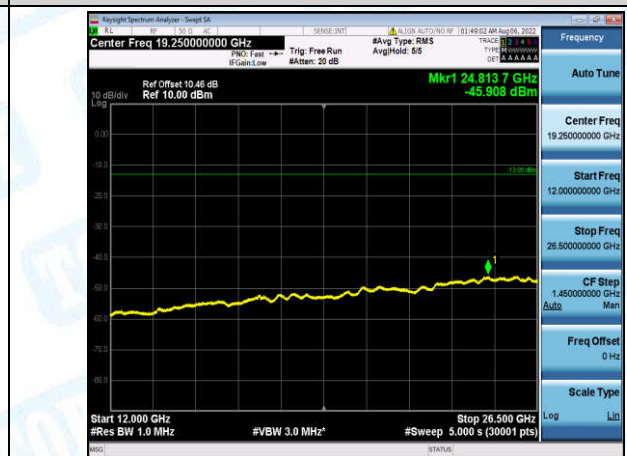

Band4-5MHz-16QAM-19975-1-0-Low-1000-5000--34.47-PASS

Band4-5MHz-16QAM-19975-1-0-Low-12000-26500--45.91-PASS