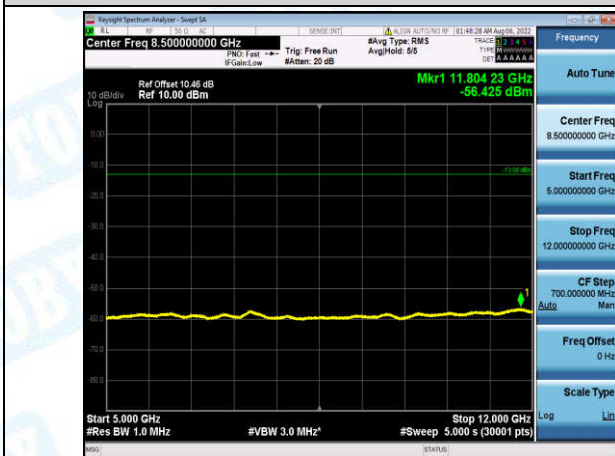

Band4-5MHz-16QAM-19975-1-0-Low-30-1000--33.29-PASS

Band4-5MHz-16QAM-19975-1-0-Low-5000-12000--56.43-PASS