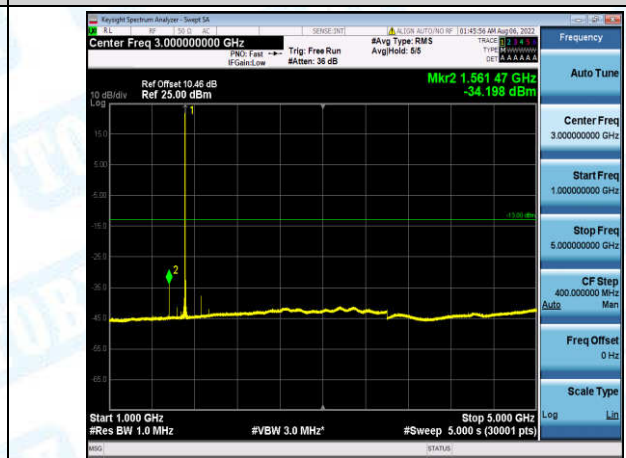

Band4-3MHz-16QAM-20385-1-0-High-12000-26500--45.91-PASS

Band4-5MHz-QPSK-19975-1-0-Low-1000-5000--34.2-PASS