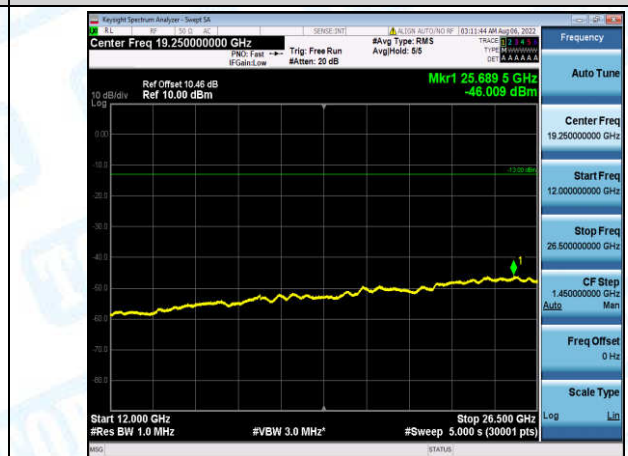

Band4-15MHz-QPSK-2025-1-0-Low-1000-5000--34.7-PASS

Band4-15MHz-QPSK-2025-1-0-Low-12000-26500--46.01-PASS