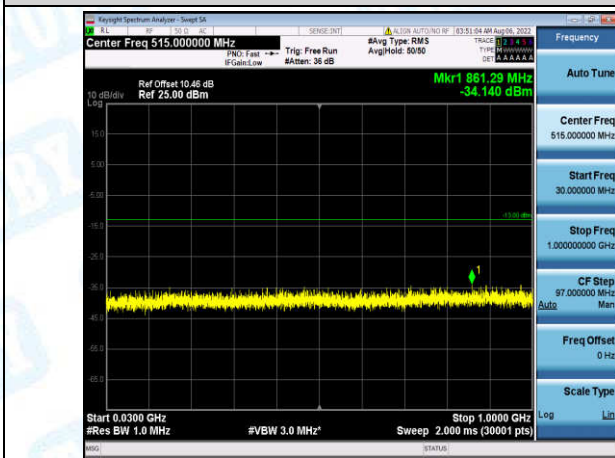

Band4-20MHz-QPSK-20300-1-0-High-30-1000--34.07-PASS

Band4-20MHz-QPSK-20300-1-0-High-1000-5000--34.62-PASS

Band4-20MHz-QPSK-20300-1-0-High-5000-12000--56.36-PASS

Band4-20MHz-QPSK-20300-1-0-High-12000-26500--45.91-PASS