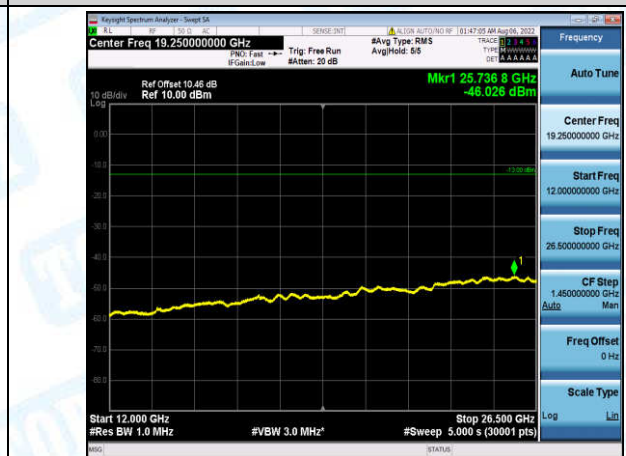

Band4-5MHz-QPSK-19975-1-0-Low-1000-5000--34.2-PASS

Band4-5MHz-QPSK-19975-1-0-Low-12000-26500--46.03-PASS