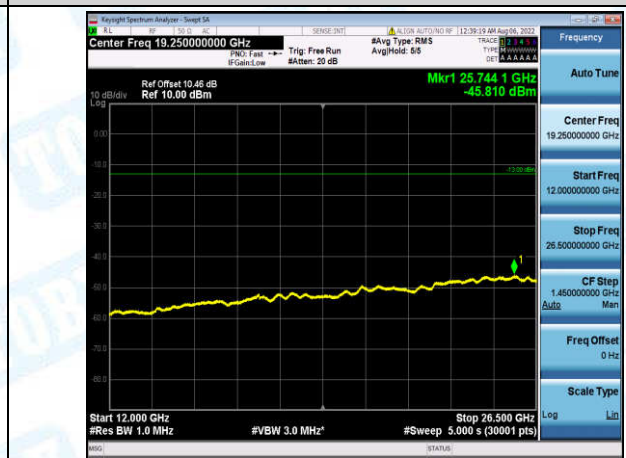

Band4-3MHz-16QAM-20175-1-0-Low-30-1000--33.84-PASS

Band4-3MHz-16QAM-20175-1-0-Low-1000-5000--36.5-PASS

Band4-3MHz-16QAM-20175-1-0-Low-5000-12000--56.42-PASS

Band4-3MHz-16QAM-20175-1-0-Low-12000-26500--45.81-PASS

Band4-3MHz-16QAM-20385-1-0-High-30-1000--34.15-PASS

Band4-3MHz-16QAM-20385-1-0-High-1000-5000--36.96-PASS

Band4-3MHz-16QAM-20385-1-0-High-5000-12000--56.28-PASS

Band4-3MHz-16QAM-20385-1-0-High-12000-26500--45.91-PASS