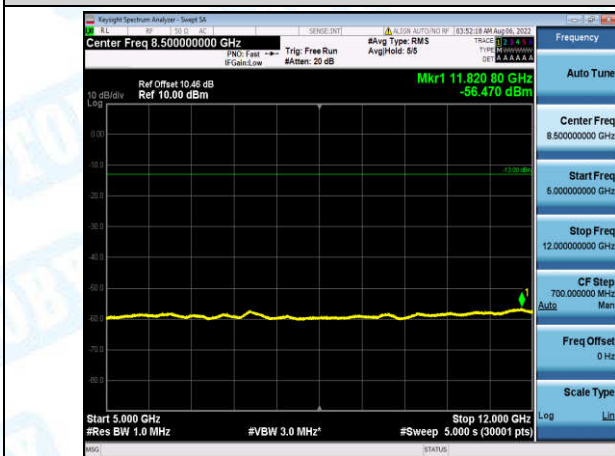

Band4-20MHz-16QAM-20050-1-0-Low-30-1000--34.14-PASS

Band4-20MHz-16QAM-20050-1-0-Low-5000-12000--56.47-PASS