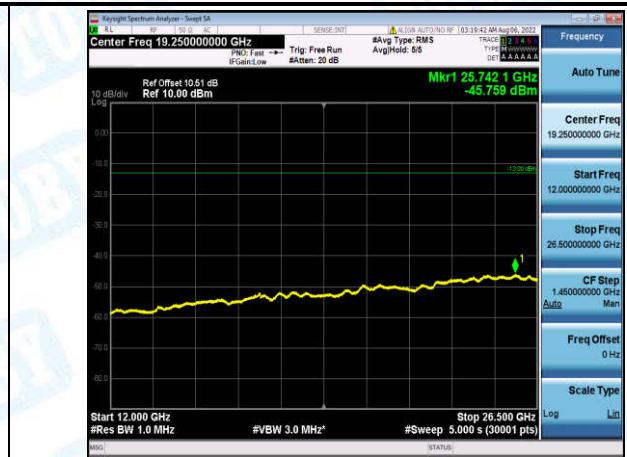

Band4-15MHz-QPSK-20325-1-0-High-1000-5000--34.17-PASS

Band4-15MHz-QPSK-20325-1-0-High-12000-26500--45.76-PASS