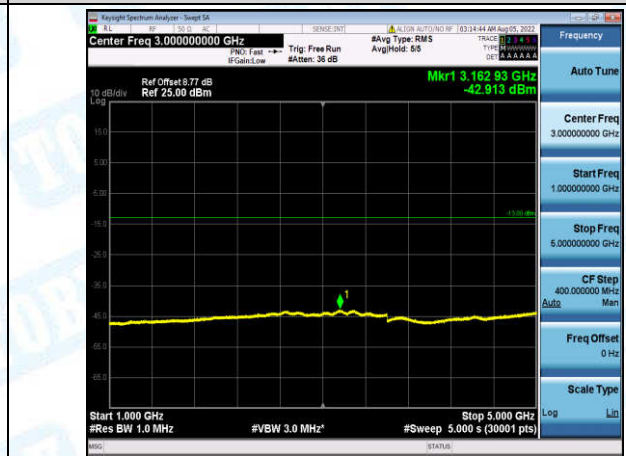

Band5-1.4MHz-QPSK-20643-1-0-High-30-1000--35.78-PASS

Band5-1.4MHz-QPSK-20643-1-0-High-1000-5000--42.66-PASS

Band5-1.4MHz-QPSK-20643-1-0-High-5000-12000--58.08-PASS

Band5-1.4MHz-QPSK-20643-1-0-High-12000-26500--47.73-PASS