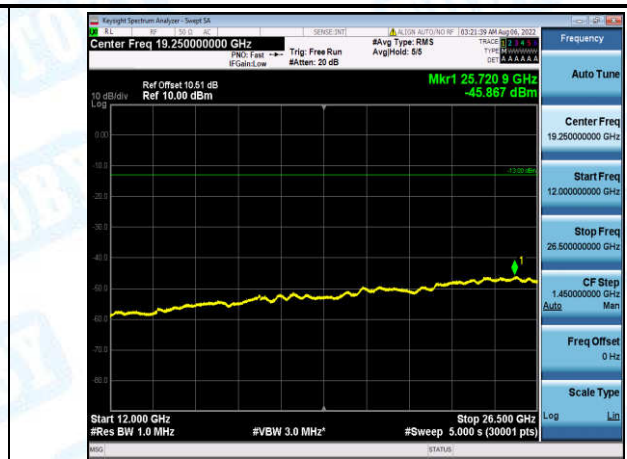

Band4-15MHz-16QAM-20325-1-0-High-1000-5000--34.37-PASS

Band4-15MHz-16QAM-20325-1-0-High-12000-26500--45.87-PASS