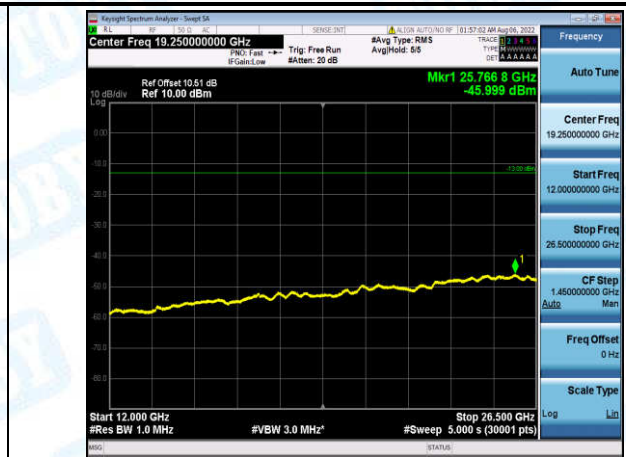

Band4-5MHz-16QAM-20375-1-0-High-1000-5000--33.37-PASS

Band4-5MHz-16QAM-20375-1-0-High-12000-26500--46-PASS