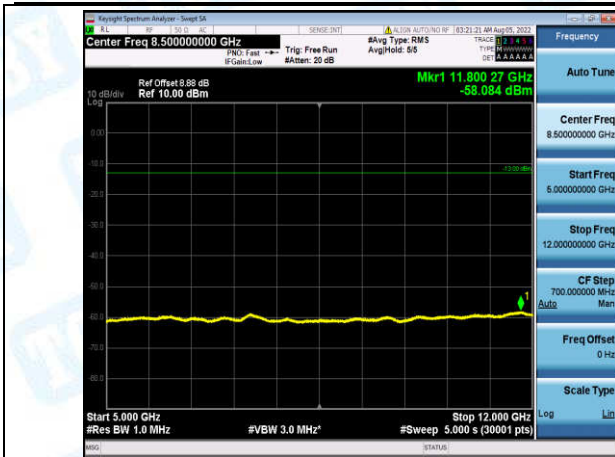

Band5-1.4MHz-QPSK-20643-1-0-High-30-1000--35.78-PASS

Band5-1.4MHz-QPSK-20643-1-0-High-5000-12000--58.08-PASS