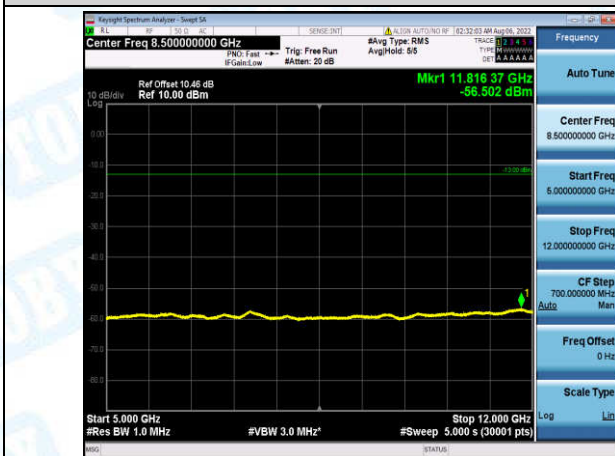

Band4-10MHz-QPSK-20000-1-0-Low-30-1000--34.44-PASS

Band4-10MHz-QPSK-20000-1-0-Low-5000-12000--56.5-PASS