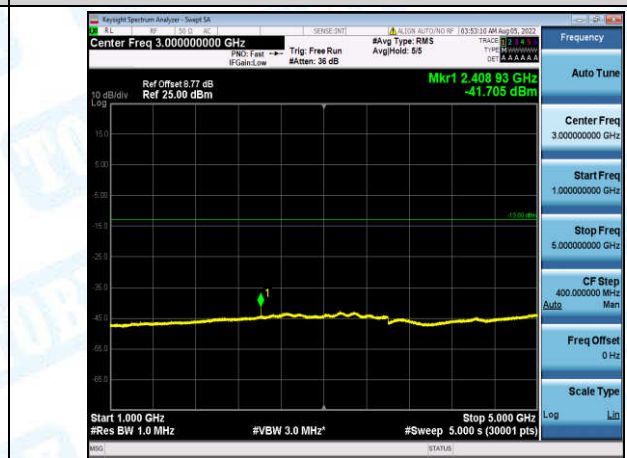

Band5-1.4MHz-16QAM-20643-1-0-High-30-1000--35.22-PASS

Band5-1.4MHz-16QAM-20643-1-0-High-1000-5000--41.12-PASS

Band5-1.4MHz-16QAM-20643-1-0-High-5000-12000--40.53-PASS

Band5-1.4MHz-16QAM-20643-1-0-High-12000-26500--47.74-PASS