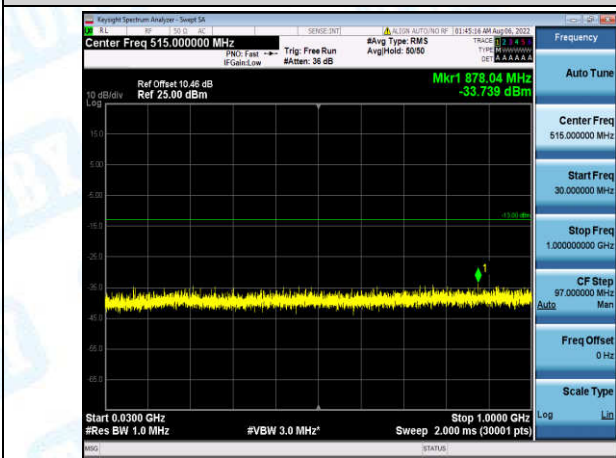

Band4-3MHz-16QAM-20385-1-0-High-30-1000--34.15-PASS

Band4-3MHz-16QAM-20385-1-0-High-1000-5000--36.96-PASS

Band4-3MHz-16QAM-20385-1-0-High-5000-12000--56.28-PASS

Band4-3MHz-16QAM-20385-1-0-High-12000-26500--45.91-PASS