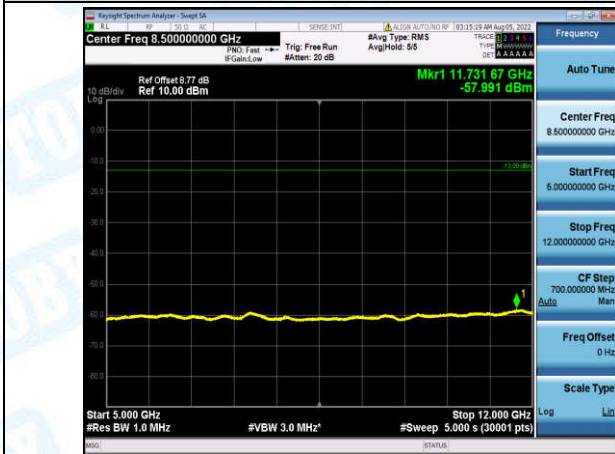

Band5-1.4MHz-16QAM-20407-1-0-Low-30-1000--35.76-PASS

Band5-1.4MHz-16QAM-20407-1-0-Low-5000-12000--57.99-PASS