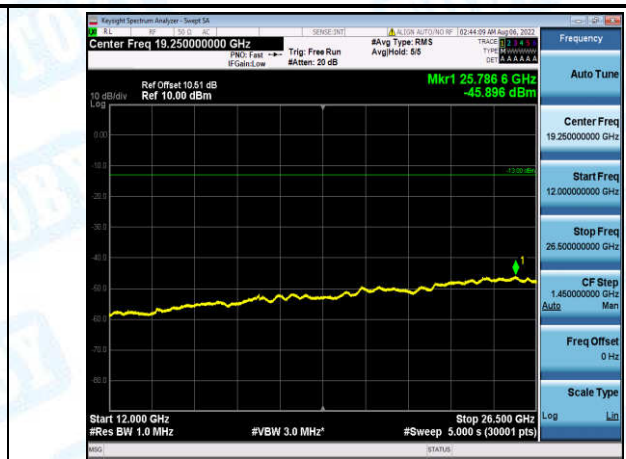

Band4-10MHz-QPSK-20350-1-0-High-1000-5000--34-PASS

Band4-10MHz-QPSK-20350-1-0-High-12000-26500--45.9-PASS