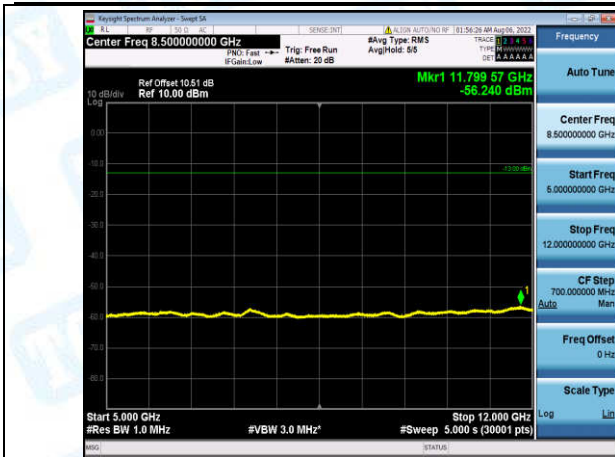

Band4-5MHz-16QAM-20375-1-0-High-30-1000--33.62-PASS

Band4-5MHz-16QAM-20375-1-0-High-5000-12000--56.24-PASS