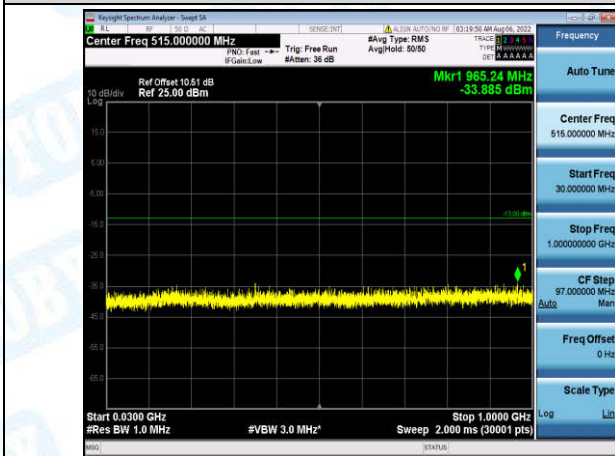

Band4-15MHz-16QAM-20175-1-0-Low-5000-12000--56.42-PASS

Band4-15MHz-16QAM-20325-1-0-High-30-1000--33.89-PASS