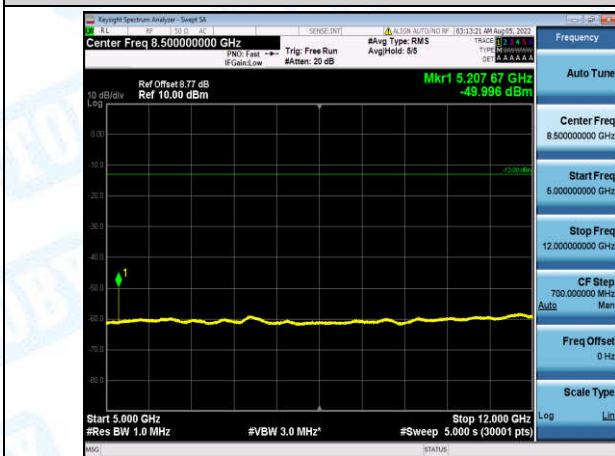

Band5-1.4MHz-QPSK-20407-1-0-Low-30-1000--35-PASS

Band5-1.4MHz-QPSK-20407-1-0-Low-5000-12000--50-PASS