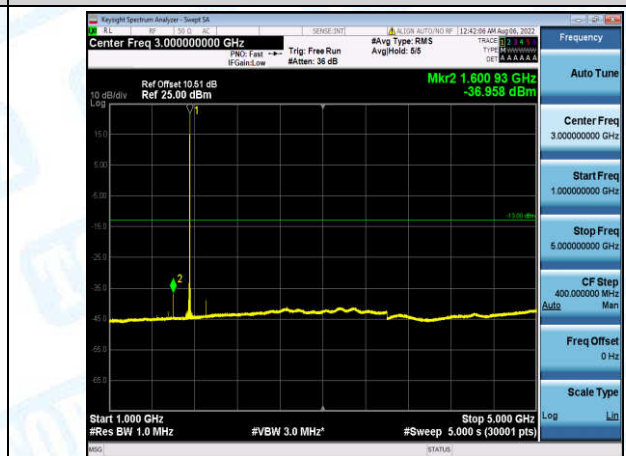

Band4-3MHz-16QAM-20175-1-0-Low-12000-26500--45.81-PASS

Band4-3MHz-16QAM-20385-1-0-High-1000-5000--36.96-PASS