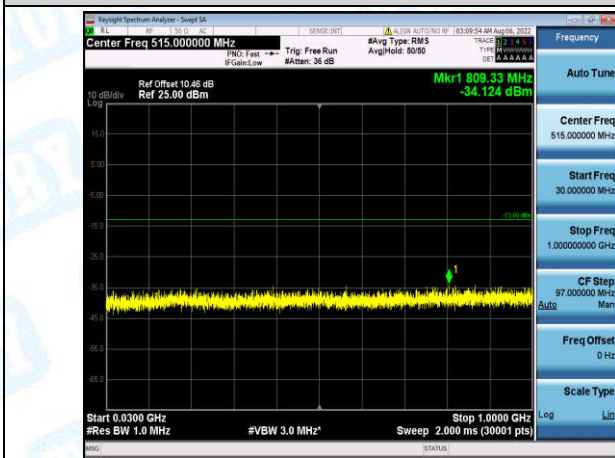

Band4-10MHz-16QAM-20350-1-0-High-30-1000--34.17-PASS

Band4-10MHz-16QAM-20350-1-0-High-1000-5000--33.93-PASS

Band4-10MHz-16QAM-20350-1-0-High-5000-12000--56.37-PASS

Band4-10MHz-16QAM-20350-1-0-High-12000-26500--45.91-PASS