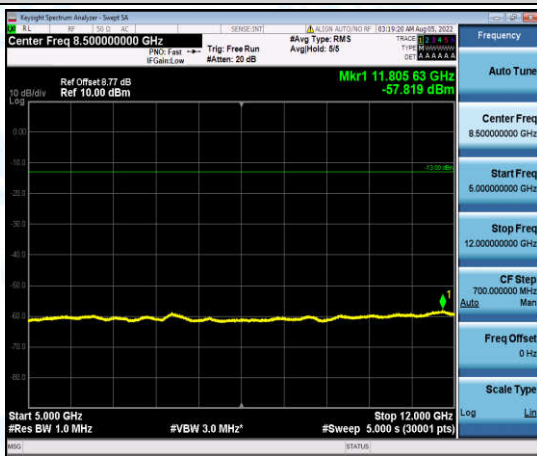

Band5-1.4MHz-16QAM-20525-1-0-Low-30-1000--35.87-PASS

Band5-1.4MHz-16QAM-20525-1-0-Low-5000-12000--57.82-PASS