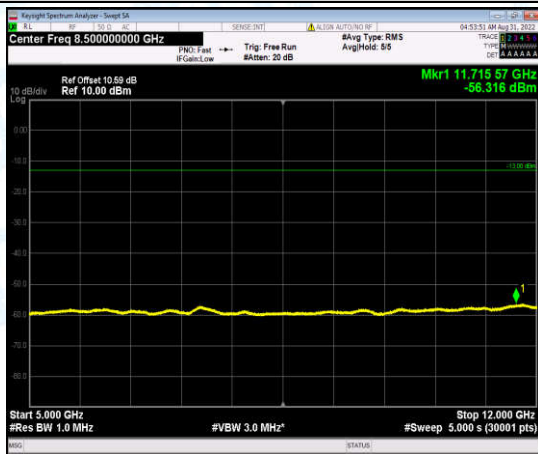

Band2-20MHz-QPSK-18700-1-0-Low-30-1000--33.46-PASS

Band2-20MHz-QPSK-18700-1-0-Low-5000-12000--56.32-PASS