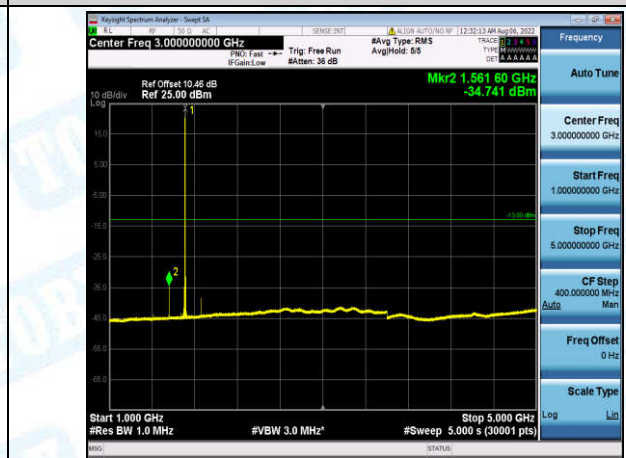

Band4-1.4MHz-16QAM-20393-1-0-High-12000-26500--45.89-PASS

Band4-3MHz-QPSK-19965-1-0-Low-1000-5000--34.74-PASS