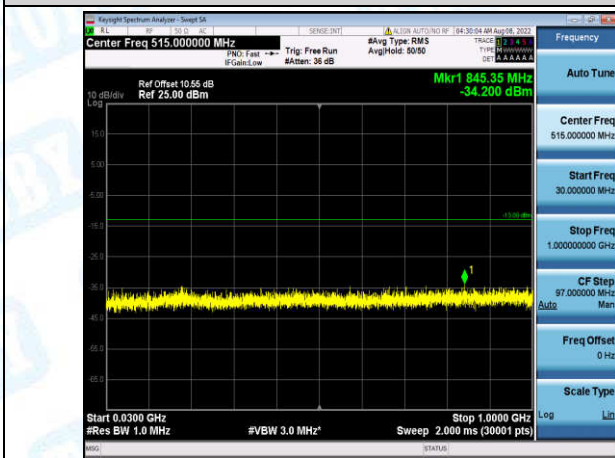

Band2-10MHz-QPSK-19150-1-0-High-30-1000--33.92-PASS

Band2-10MHz-QPSK-19150-1-0-High-1000-5000--31.38-PASS

Band2-10MHz-QPSK-19150-1-0-High-5000-12000--56.24-PASS

Band2-10MHz-QPSK-19150-1-0-High-12000-26500--45.87-PASS