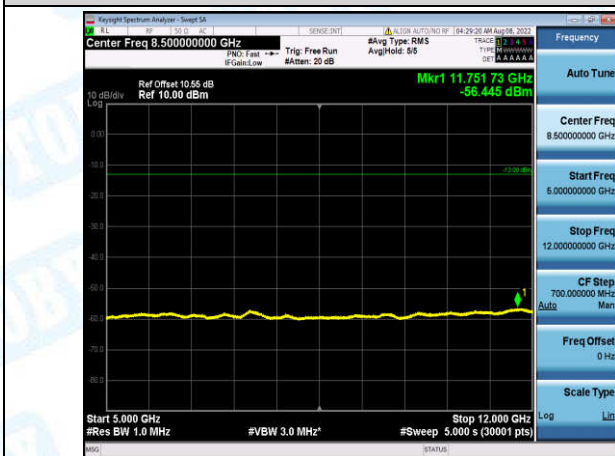

Band2-10MHz-QPSK-18650-1-0-Low-30-1000--33.74-PASS

Band2-10MHz-QPSK-18650-1-0-Low-5000-12000--56.45-PASS