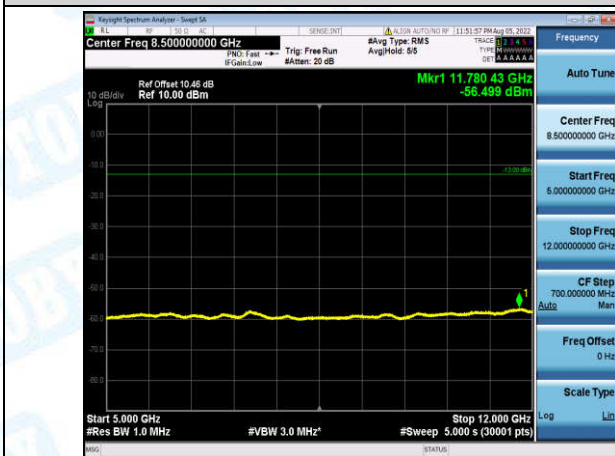

Band4-1.4MHz-QPSK-19957-1-0-Low-30-1000--34.5-PASS

Band4-1.4MHz-QPSK-19957-1-0-Low-5000-12000--56.5-PASS