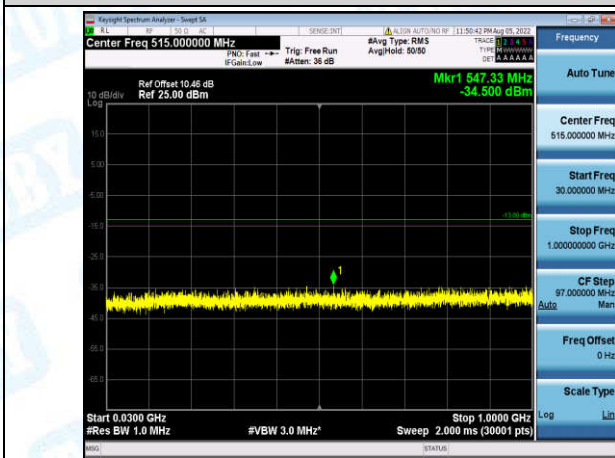

Band2-20MHz-16QAM-19100-1-0-High-30-1000--33.12-PASS

Band2-20MHz-16QAM-19100-1-0-High-1000-5000--31.81-PASS

Band2-20MHz-16QAM-19100-1-0-High-5000-12000--56.24-PASS

Band2-20MHz-16QAM-19100-1-0-High-12000-26500--45.89-PASS