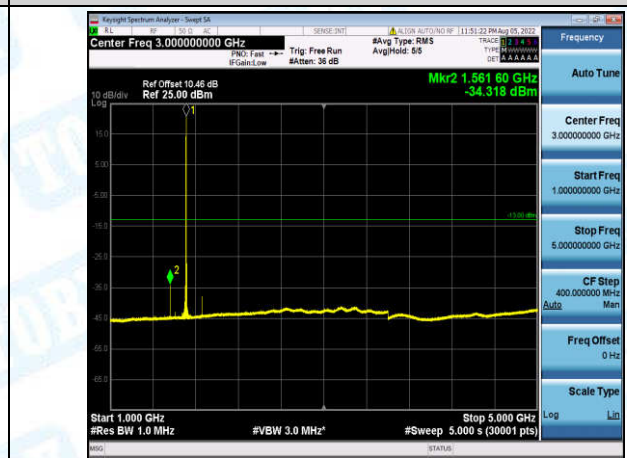

Band2-20MHz-16QAM-19100-1-0-High-12000-26500--45.89-PASS

Band4-1.4MHz-QPSK-19957-1-0-Low-1000-5000--34.32-PASS