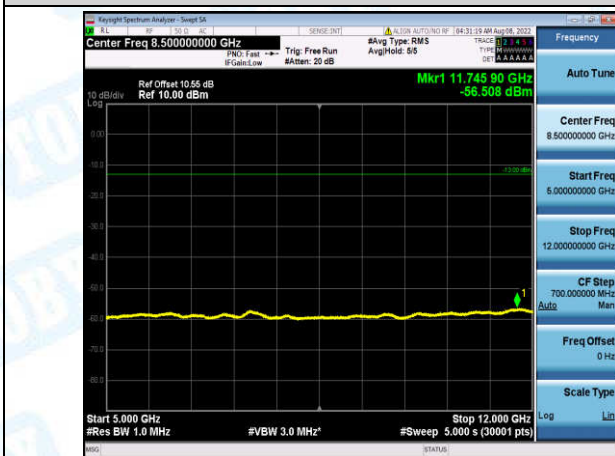

Band2-10MHz-16QAM-18650-1-0-Low-30-1000--34.2-PASS

Band2-10MHz-16QAM-18650-1-0-Low-5000-12000--56.51-PASS