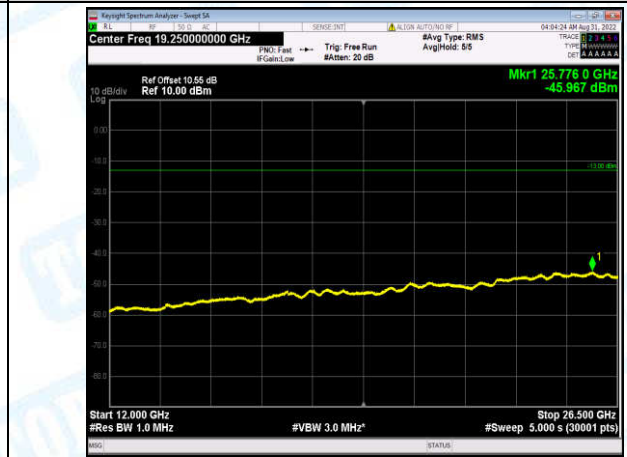

Band2-15MHz-16QAM-18675-1-0-Low-1000-5000--41.13-PASS

Band2-15MHz-16QAM-18675-1-0-Low-12000-26500--45.97-PASS