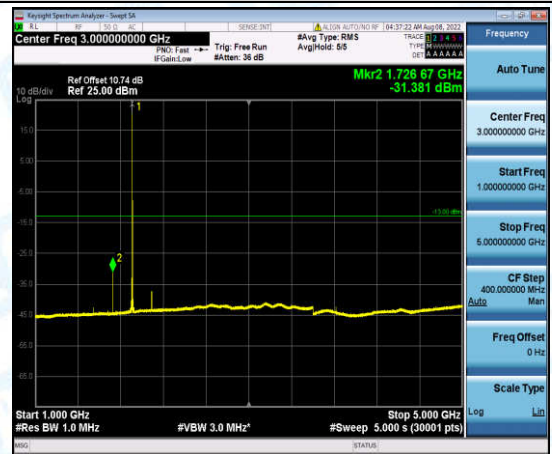

Band2-10MHz-QPSK-18900-1-0-Low-12000-26500--45.97-PASS

Band2-10MHz-QPSK-19150-1-0-High-1000-5000--31.38-PASS