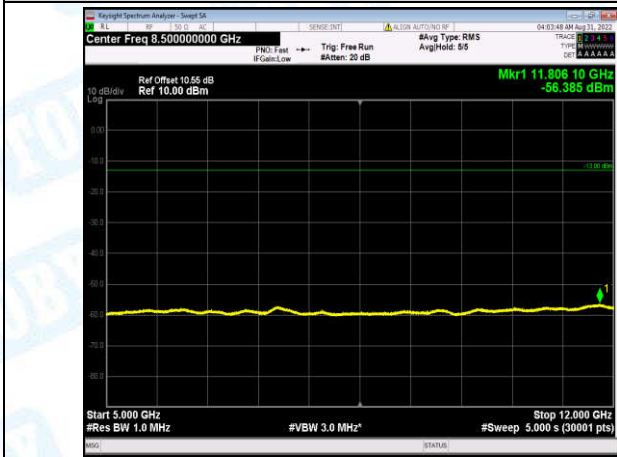

Band2-15MHz-16QAM-18675-1-0-Low-30-1000--32.67-PASS

Band2-15MHz-16QAM-18675-1-0-Low-5000-12000--56.39-PASS