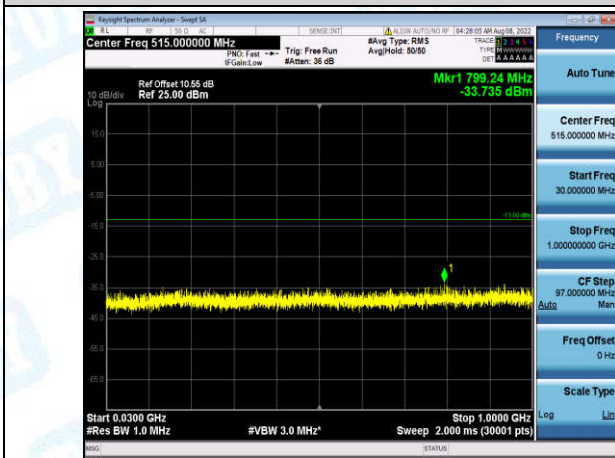

Band2-5MHz-16QAM-19175-1-0-High-30-1000--33.61-PASS

Band2-5MHz-16QAM-19175-1-0-High-1000-5000--31.92-PASS

Band2-5MHz-16QAM-19175-1-0-High-5000-12000--56.18-PASS

Band2-5MHz-16QAM-19175-1-0-High-12000-26500--45.55-PASS