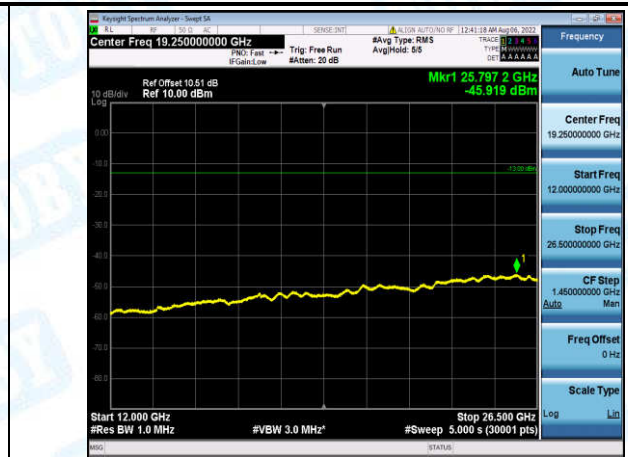

Band4-3MHz-QPSK-20385-1-0-High-1000-5000--34.63-PASS

Band4-3MHz-QPSK-20385-1-0-High-12000-26500--45.92-PASS