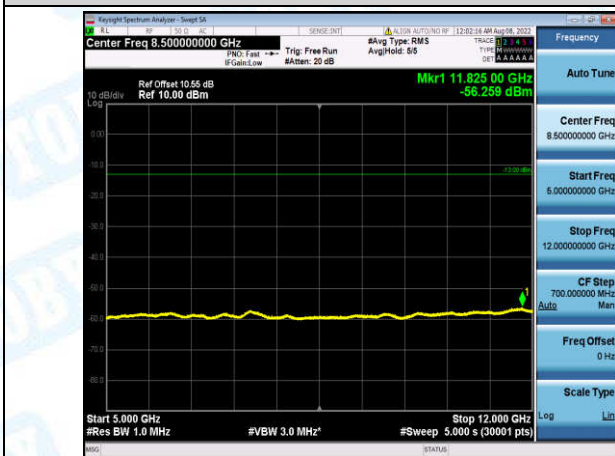

Band2-5MHz-16QAM-18625-1-0-Low-30-1000--33.78-PASS

Band2-5MHz-16QAM-18625-1-0-Low-5000-12000--56.26-PASS