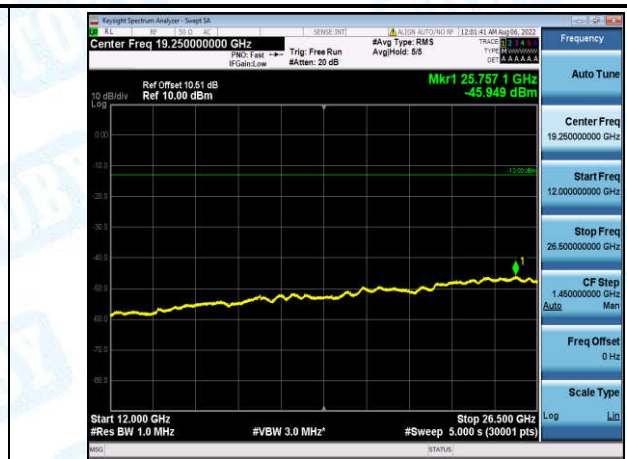

Band4-1.4MHz-QPSK-20393-1-0-High-1000-5000--34.15-PASS

Band4-1.4MHz-QPSK-20393-1-0-High-12000-26500--45.95-PASS