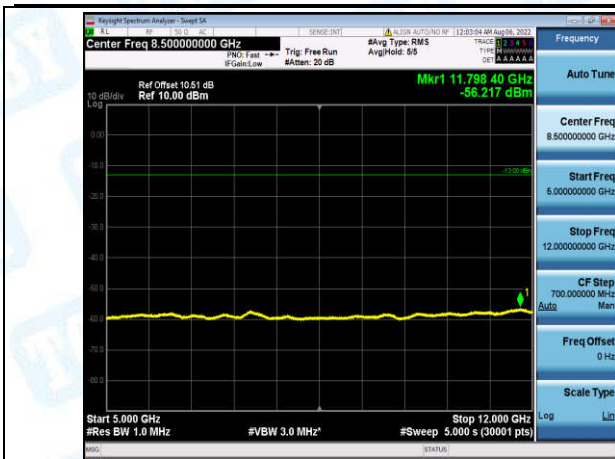

Band4-1.4MHz-16QAM-20393-1-0-High-30-1000--33.91-PASS

Band4-1.4MHz-16QAM-20393-1-0-High-5000-12000--56.22-PASS