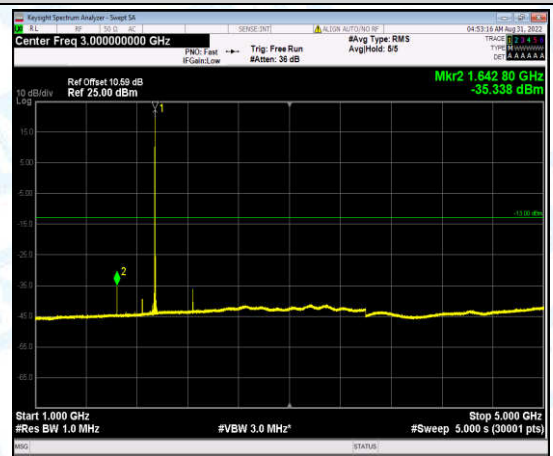

Band2-15MHz-16QAM-19150-1-0-High-12000-26500--45.81-PASS

Band2-20MHz-QPSK-18700-1-0-Low-1000-5000--35.34-PASS