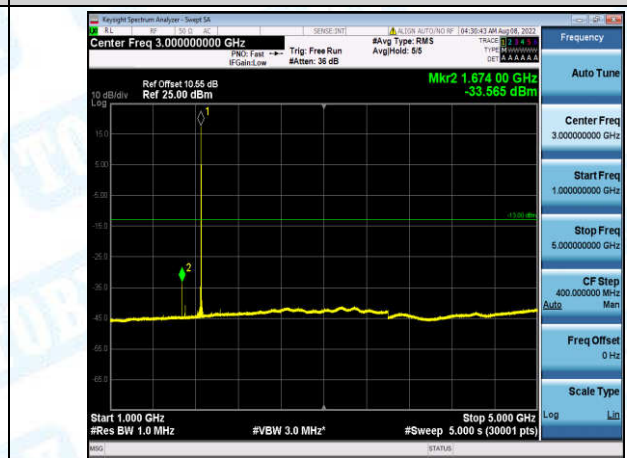

Band2-10MHz-QPSK-19150-1-0-High-30-1000--33.92-PASS

Band2-10MHz-QPSK-19150-1-0-High-1000-5000--31.38-PASS

Band2-10MHz-QPSK-19150-1-0-High-5000-12000--56.24-PASS

Band2-10MHz-QPSK-19150-1-0-High-12000-26500--45.87-PASS