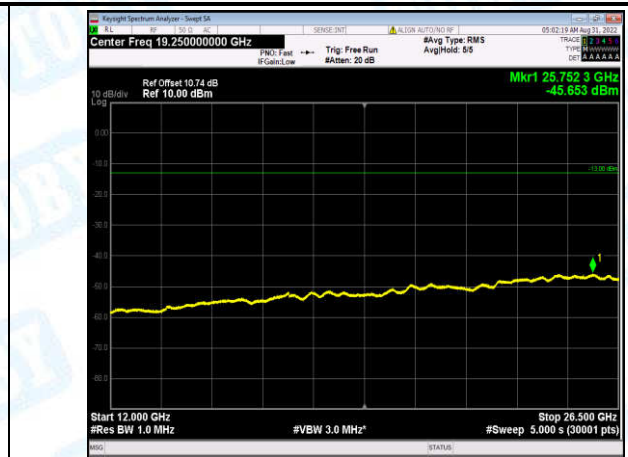

Band2-20MHz-QPSK-19100-1-0-High-1000-5000--35.98-PASS

Band2-20MHz-QPSK-19100-1-0-High-12000-26500--45.65-PASS