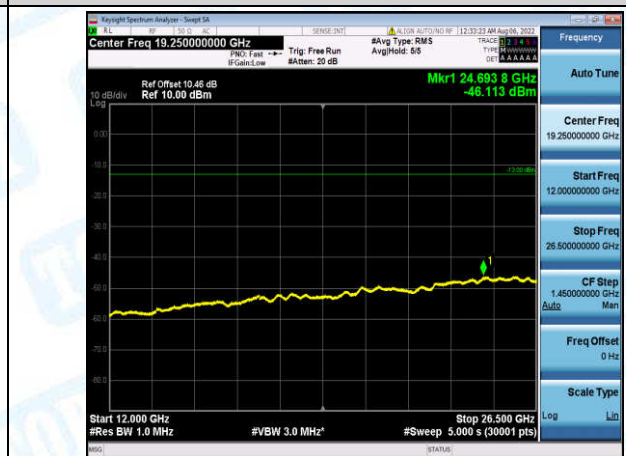

Band4-3MHz-QPSK-19965-1-0-Low-1000-5000--34.74-PASS

Band4-3MHz-QPSK-19965-1-0-Low-12000-26500--46.11-PASS