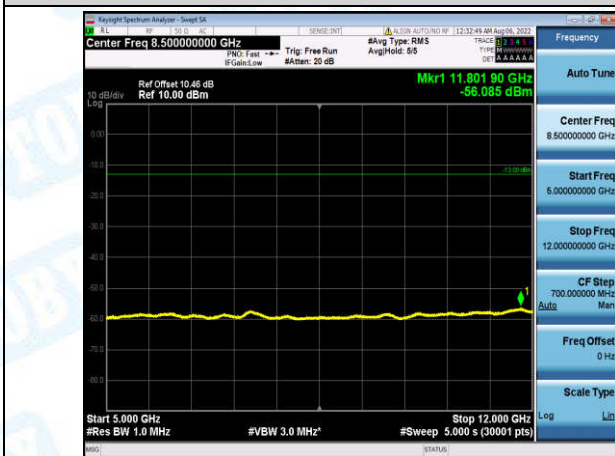

Band4-3MHz-QPSK-19965-1-0-Low-30-1000--33.34-PASS

Band4-3MHz-QPSK-19965-1-0-Low-5000-12000--56.09-PASS