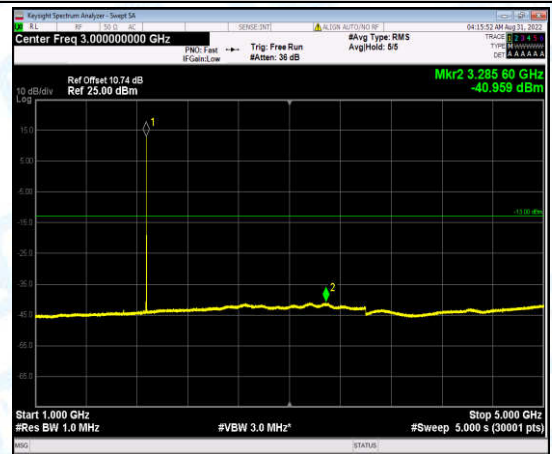

Band2-15MHz-16QAM-18900-1-0-Low-12000-26500--45.9-PASS

Band2-15MHz-16QAM-19150-1-0-High-1000-5000--40.96-PASS