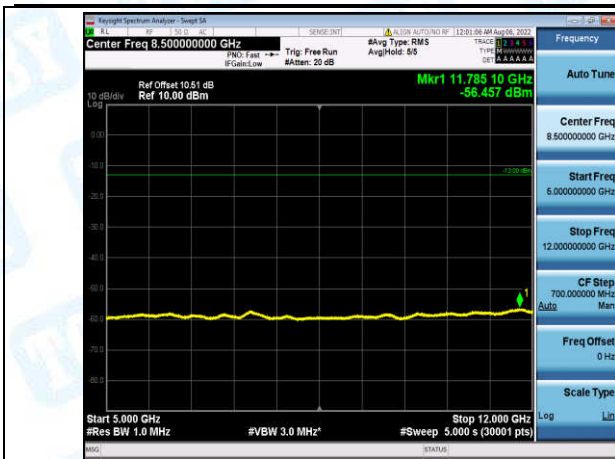

Band4-1.4MHz-QPSK-20393-1-0-High-30-1000--33.56-PASS

Band4-1.4MHz-QPSK-20393-1-0-High-5000-12000--56.46-PASS