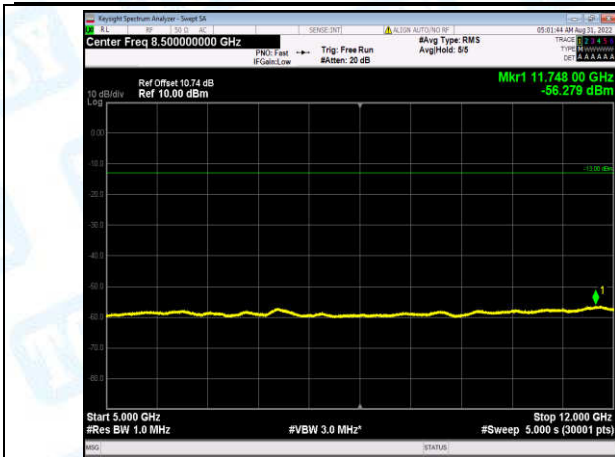

Band2-20MHz-QPSK-19100-1-0-High-30-1000--33.39-PASS

Band2-20MHz-QPSK-19100-1-0-High-5000-12000--56.28-PASS