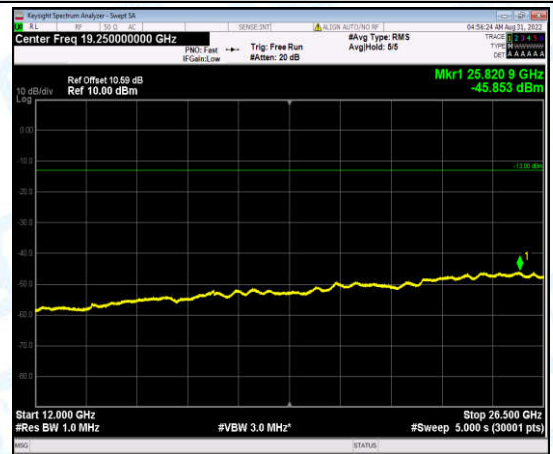

Band2-20MHz-16QAM-18700-1-0-Low-1000-5000--37.46-PASS

Band2-20MHz-16QAM-18700-1-0-Low-12000-26500--45.85-PASS