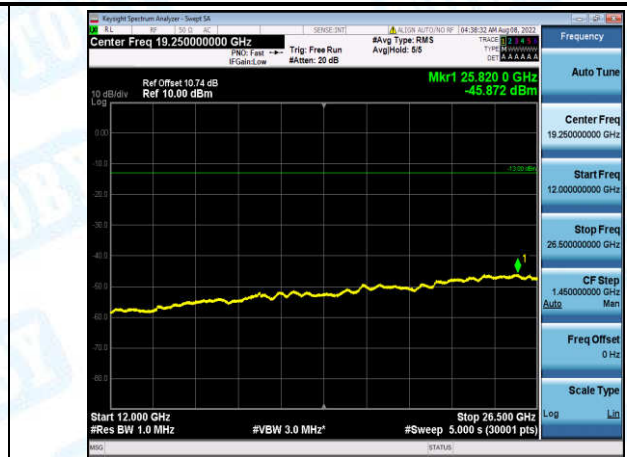

Band2-10MHz-QPSK-19150-1-0-High-1000-5000--31.38-PASS

Band2-10MHz-QPSK-19150-1-0-High-12000-26500--45.87-PASS