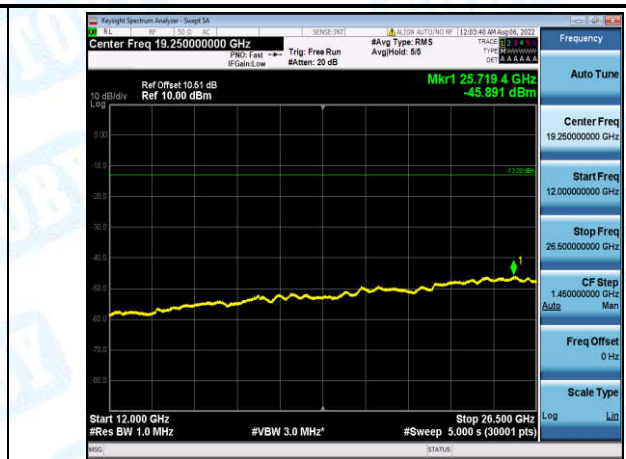

Band4-1.4MHz-16QAM-20393-1-0-High-1000-5000--35.15-PASS

Band4-1.4MHz-16QAM-20393-1-0-High-12000-26500--45.89-PASS