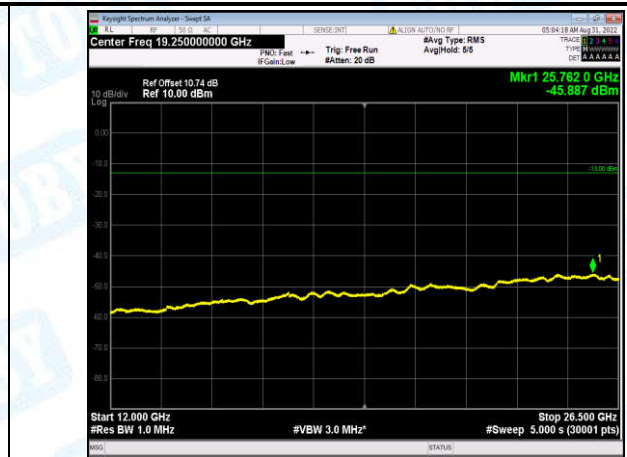

Band2-20MHz-16QAM-19100-1-0-High-1000-5000--31.81-PASS

Band2-20MHz-16QAM-19100-1-0-High-12000-26500--45.89-PASS