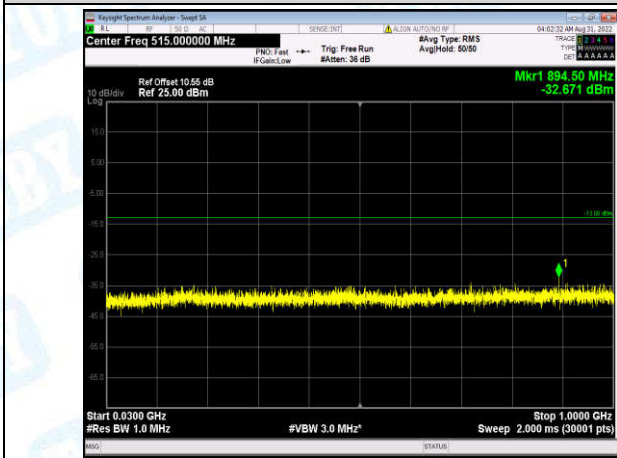

Band2-15MHz-QPSK-19150-1-0-High-30-1000--33.63-PASS

Band2-15MHz-QPSK-19150-1-0-High-1000-5000--41.09-PASS

Band2-15MHz-QPSK-19150-1-0-High-5000-12000--56.04-PASS

Band2-15MHz-QPSK-19150-1-0-High-12000-26500--45.79-PASS