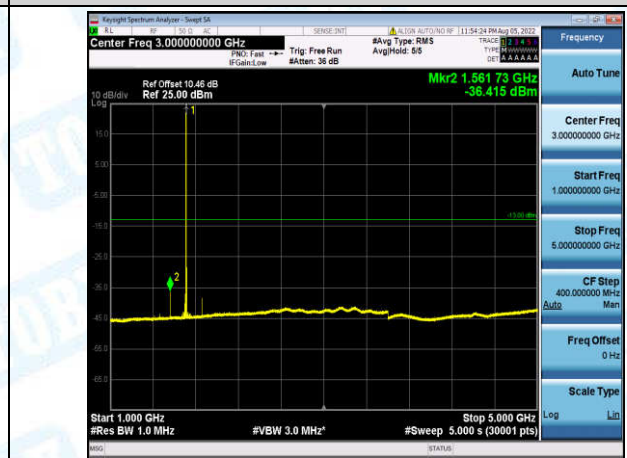

Band4-1.4MHz-QPSK-20393-1-0-High-12000-26500--45.95-PASS

Band4-1.4MHz-16QAM-19957-1-0-Low-1000-5000--36.42-PASS