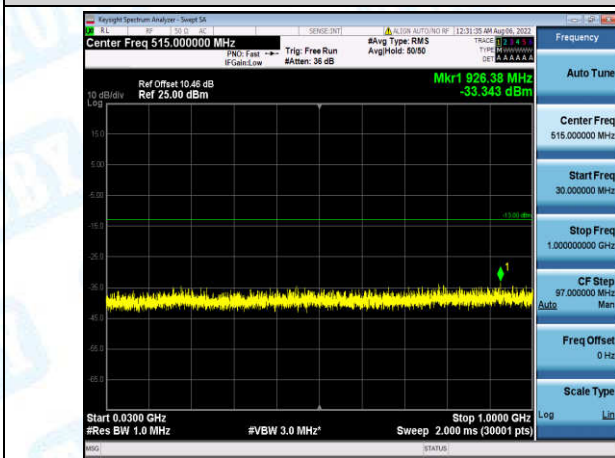

Band4-1.4MHz-16QAM-20393-1-0-High-5000-12000--56.22-PASS

Band4-3MHz-QPSK-19965-1-0-Low-30-1000--33.34-PASS