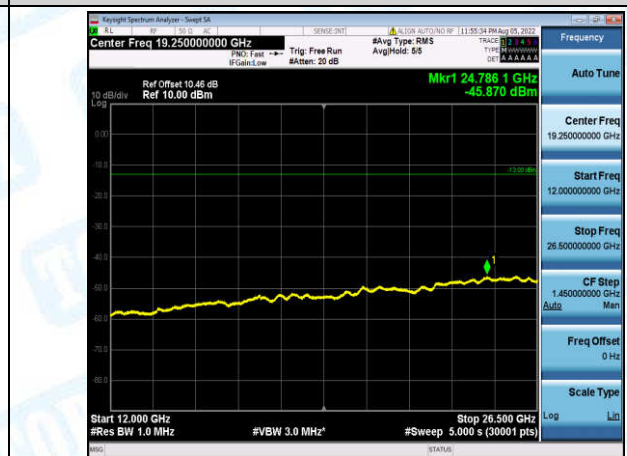

Band4-1.4MHz-16QAM-19957-1-0-Low-1000-5000--36.42-PASS

Band4-1.4MHz-16QAM-19957-1-0-Low-12000-26500--45.87-PASS