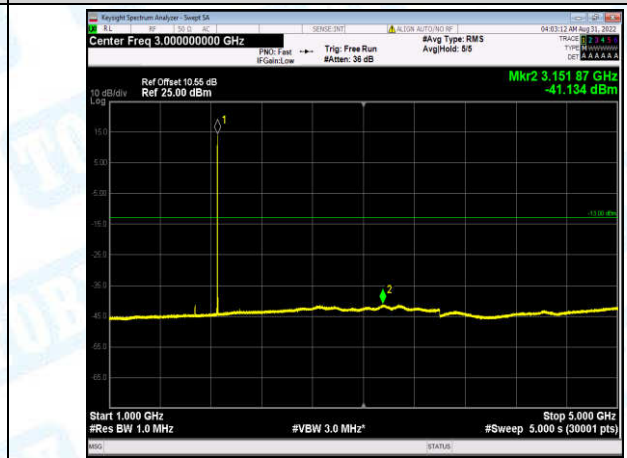

Band2-15MHz-QPSK-19150-1-0-High-12000-26500--45.79-PASS

Band2-15MHz-16QAM-18675-1-0-Low-1000-5000--41.13-PASS