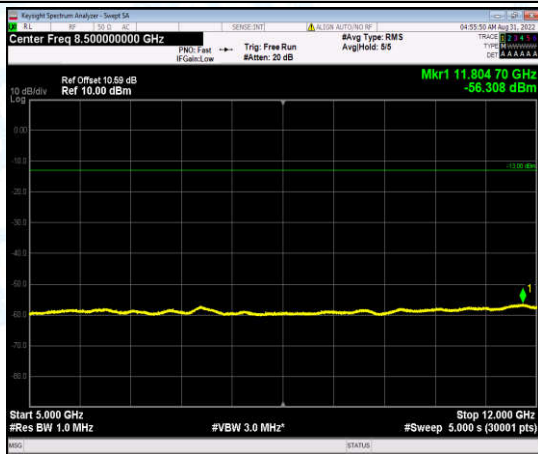

Band2-20MHz-16QAM-18700-1-0-Low-30-1000--33.55-PASS

Band2-20MHz-16QAM-18700-1-0-Low-5000-12000--56.31-PASS