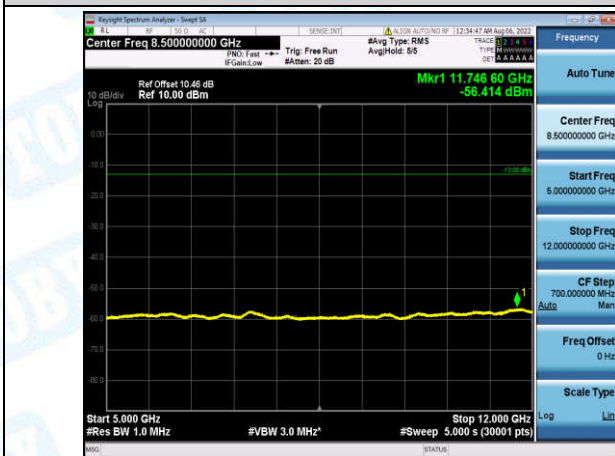

Band4-3MHz-16QAM-19965-1-0-Low-30-1000--33.83-PASS

Band4-3MHz-16QAM-19965-1-0-Low-5000-12000--56.41-PASS