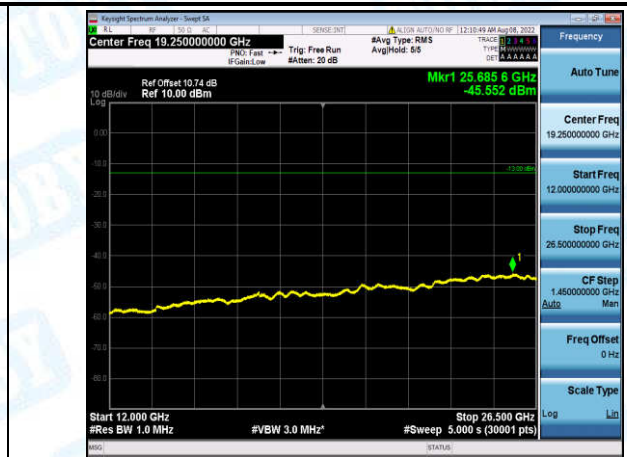

Band2-5MHz-16QAM-19175-1-0-High-1000-5000--31.92-PASS

Band2-5MHz-16QAM-19175-1-0-High-12000-26500--45.55-PASS