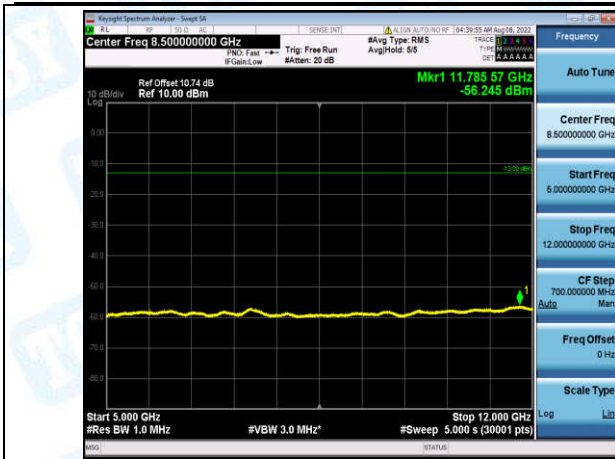

Band2-10MHz-16QAM-19150-1-0-High-30-1000--33.28-PASS

Band2-10MHz-16QAM-19150-1-0-High-5000-12000--56.25-PASS