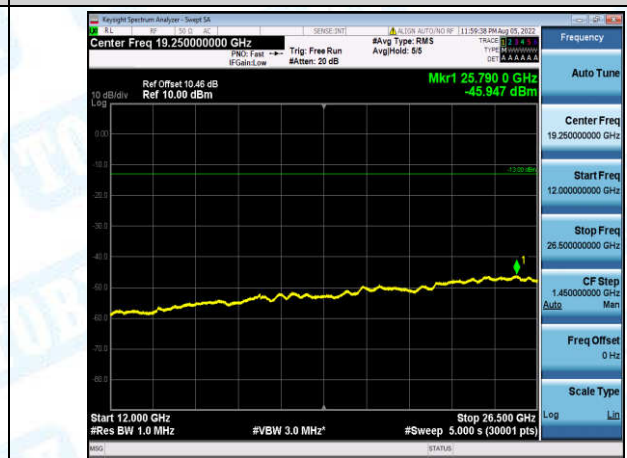

Band4-1.4MHz-16QAM-20175-1-0-Low-1000-5000--35.04-PASS

Band4-1.4MHz-16QAM-20175-1-0-Low-12000-26500--45.95-PASS