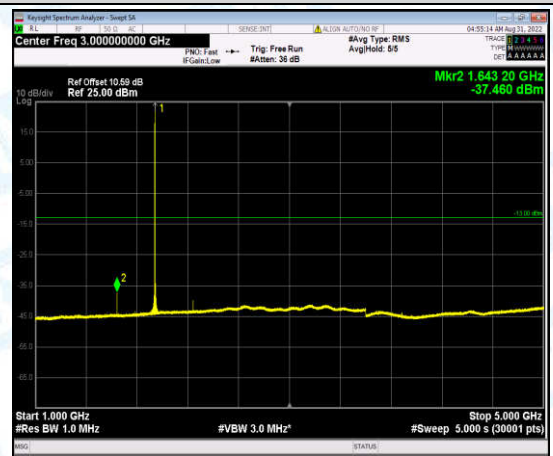

Band2-20MHz-QPSK-19100-1-0-High-12000-26500--45.65-PASS

Band2-20MHz-16QAM-18700-1-0-Low-1000-5000--37.46-PASS