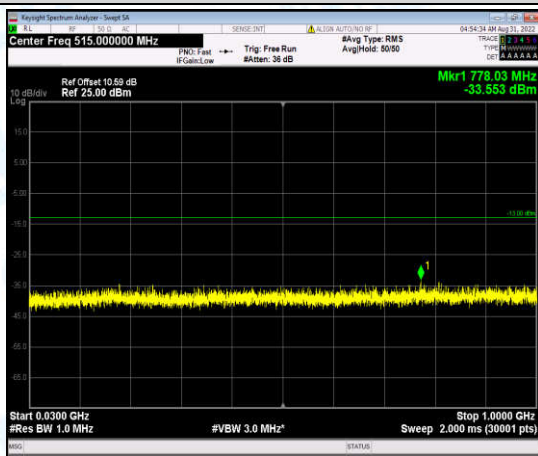

Band2-20MHz-QPSK-19100-1-0-High-30-1000--33.39-PASS

Band2-20MHz-QPSK-19100-1-0-High-1000-5000--35.98-PASS

Band2-20MHz-QPSK-19100-1-0-High-5000-12000--56.28-PASS

Band2-20MHz-QPSK-19100-1-0-High-12000-26500--45.65-PASS