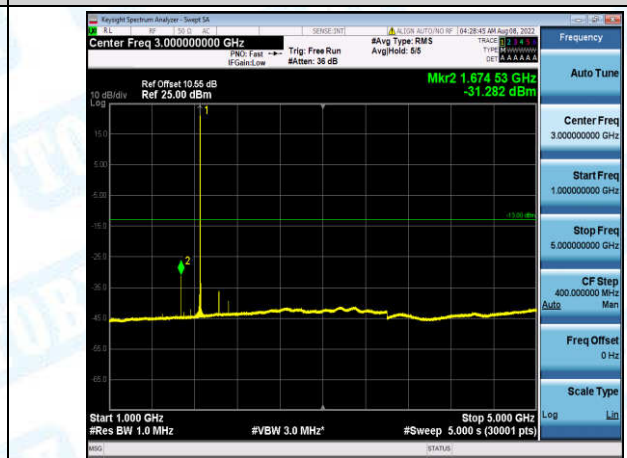

Band2-5MHz-16QAM-19175-1-0-High-12000-26500--45.55-PASS

Band2-10MHz-QPSK-18650-1-0-Low-1000-5000--31.28-PASS