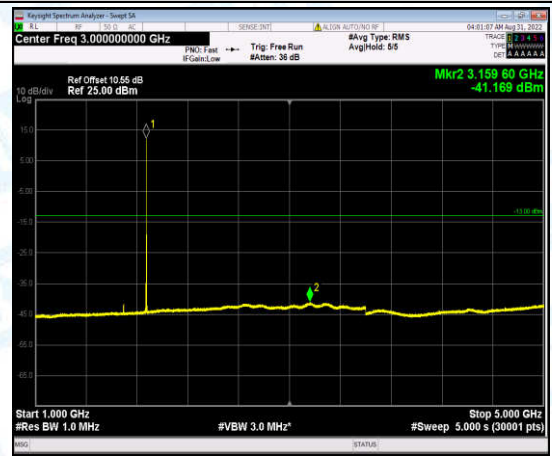

Band2-10MHz-16QAM-19150-1-0-High-12000-26500--45.83-PASS

Band2-15MHz-QPSK-18675-1-0-Low-1000-5000--41.17-PASS