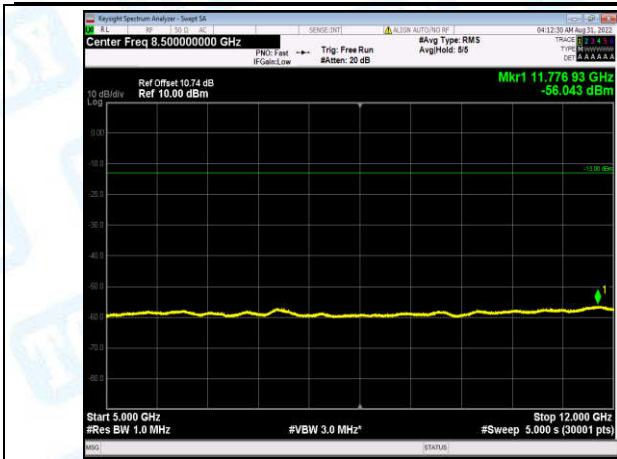

Band2-15MHz-QPSK-19150-1-0-High-30-1000--33.63-PASS

Band2-15MHz-QPSK-19150-1-0-High-5000-12000--56.04-PASS