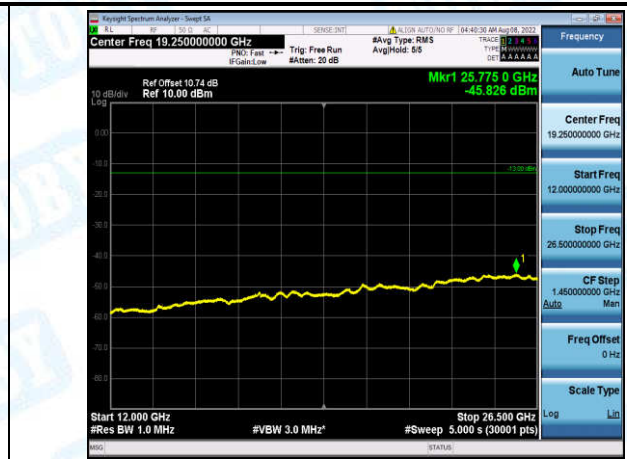

Band2-10MHz-16QAM-19150-1-0-High-1000-5000--31.84-PASS

Band2-10MHz-16QAM-19150-1-0-High-12000-26500--45.83-PASS