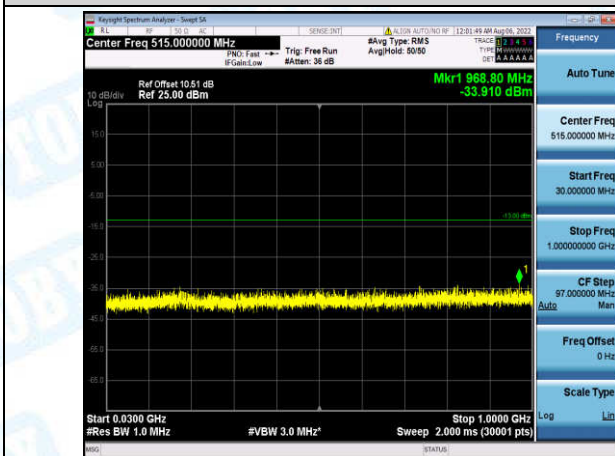

Band4-1.4MHz-16QAM-20175-1-0-Low-5000-12000--56.37-PASS

Band4-1.4MHz-16QAM-20393-1-0-High-30-1000--33.91-PASS