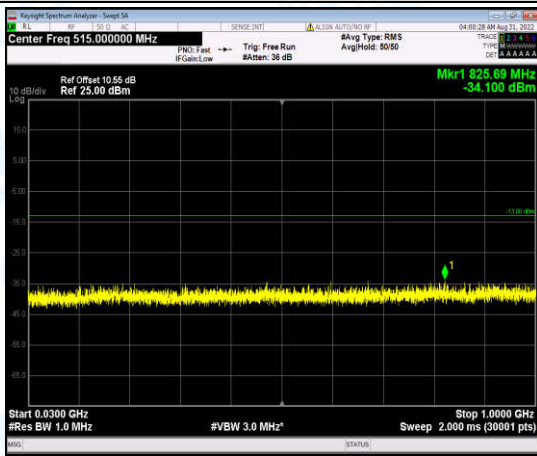

Band2-10MHz-16QAM-19150-1-0-High-30-1000--33.28-PASS

Band2-10MHz-16QAM-19150-1-0-High-1000-5000--31.84-PASS

Band2-10MHz-16QAM-19150-1-0-High-5000-12000--56.25-PASS

Band2-10MHz-16QAM-19150-1-0-High-12000-26500--45.83-PASS