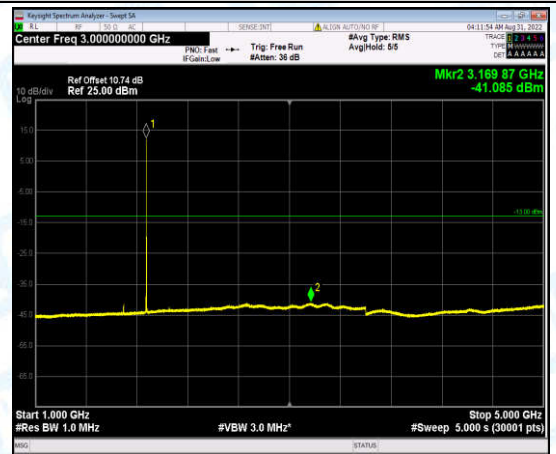

Band2-15MHz-QPSK-18900-1-0-Low-12000-26500--45.82-PASS

Band2-15MHz-QPSK-19150-1-0-High-1000-5000--41.09-PASS