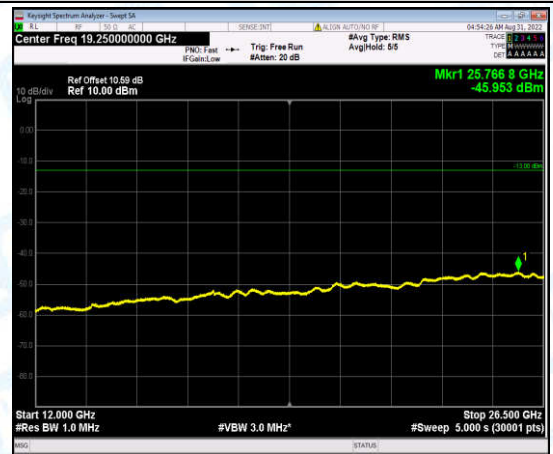

Band2-20MHz-QPSK-18700-1-0-Low-1000-5000--35.34-PASS

Band2-20MHz-QPSK-18700-1-0-Low-12000-26500--45.95-PASS