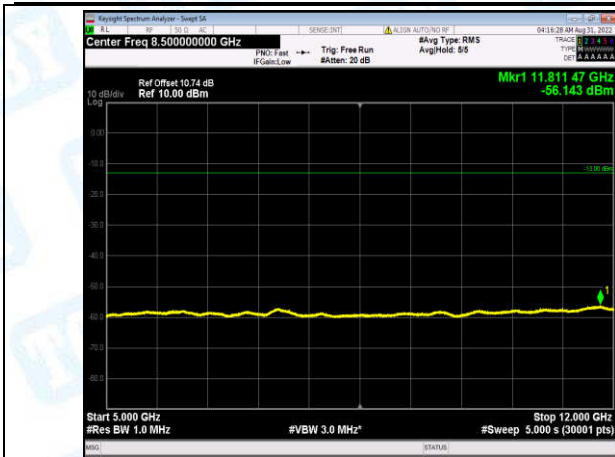

Band2-15MHz-16QAM-19150-1-0-High-30-1000--33.59-PASS

Band2-15MHz-16QAM-19150-1-0-High-5000-12000--56.14-PASS