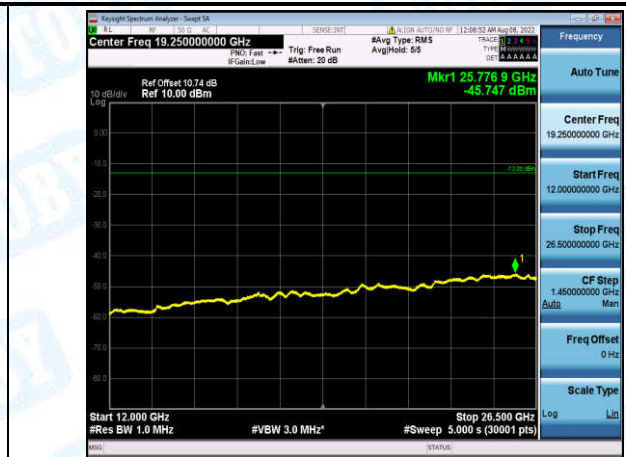

Band2-5MHz-QPSK-19175-1-0-High-1000-5000--31.27-PASS

Band2-5MHz-QPSK-19175-1-0-High-12000-26500--45.75-PASS