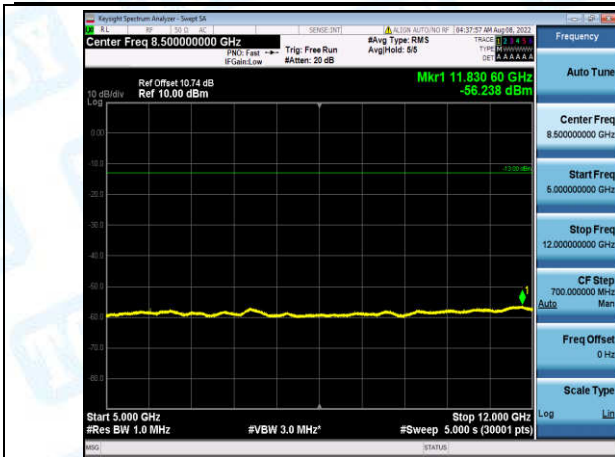

Band2-10MHz-QPSK-19150-1-0-High-30-1000--33.92-PASS

Band2-10MHz-QPSK-19150-1-0-High-5000-12000--56.24-PASS