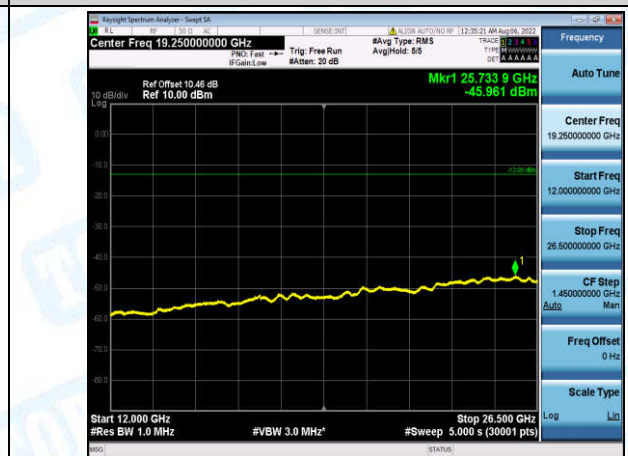

Band4-3MHz-16QAM-19965-1-0-Low-1000-5000--35.8-PASS

Band4-3MHz-16QAM-19965-1-0-Low-12000-26500--45.96-PASS