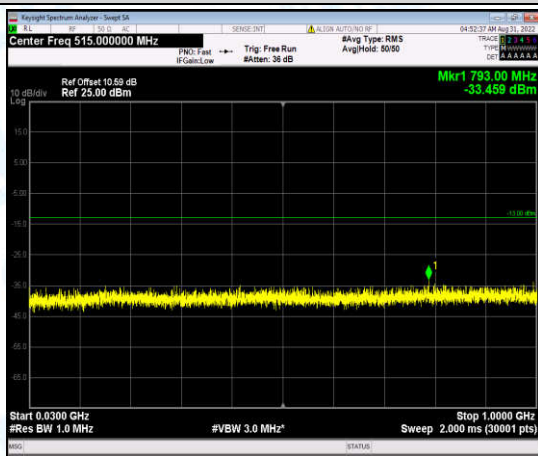

Band2-15MHz-16QAM-19150-1-0-High-30-1000--33.59-PASS

Band2-15MHz-16QAM-19150-1-0-High-1000-5000--40.96-PASS

Band2-15MHz-16QAM-19150-1-0-High-5000-12000--56.14-PASS

Band2-15MHz-16QAM-19150-1-0-High-12000-26500--45.81-PASS