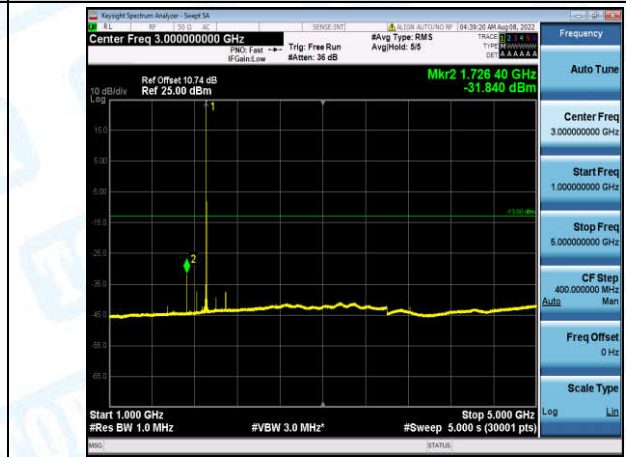

Band2-10MHz-16QAM-18900-1-0-Low-12000-26500--46.06-PASS

Band2-10MHz-16QAM-19150-1-0-High-1000-5000--31.84-PASS