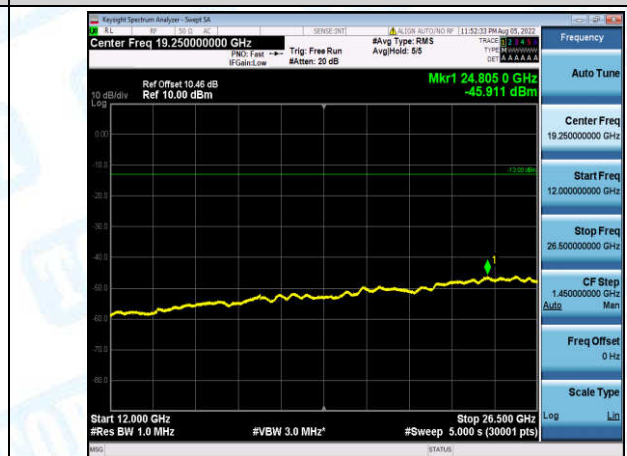

Band4-1.4MHz-QPSK-19957-1-0-Low-1000-5000--34.32-PASS

Band4-1.4MHz-QPSK-19957-1-0-Low-12000-26500--45.91-PASS