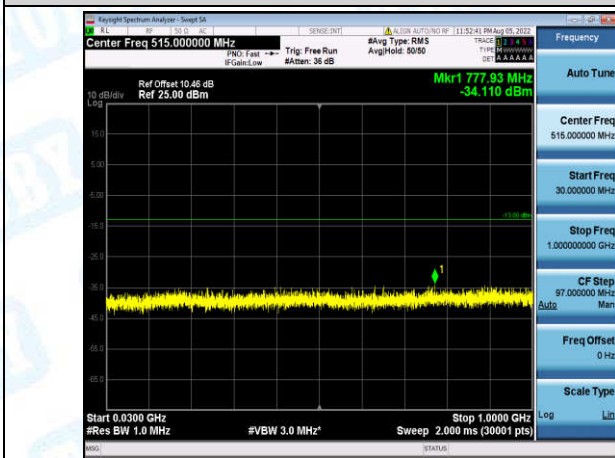

Band4-1.4MHz-QPSK-20393-1-0-High-5000-12000--56.46-PASS

Band4-1.4MHz-16QAM-19957-1-0-Low-30-1000--34.11-PASS