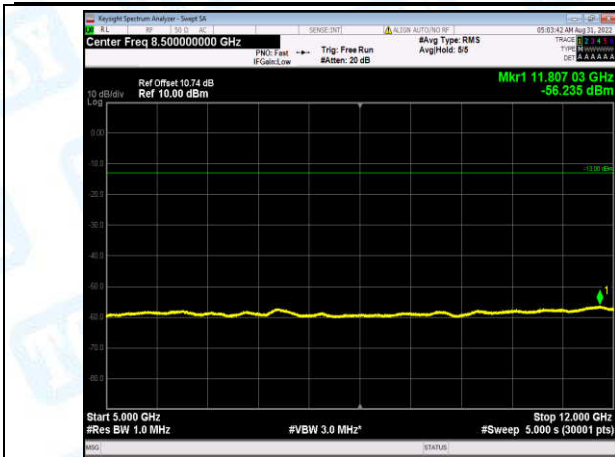

Band2-20MHz-16QAM-19100-1-0-High-30-1000--33.12-PASS

Band2-20MHz-16QAM-19100-1-0-High-5000-12000--56.24-PASS