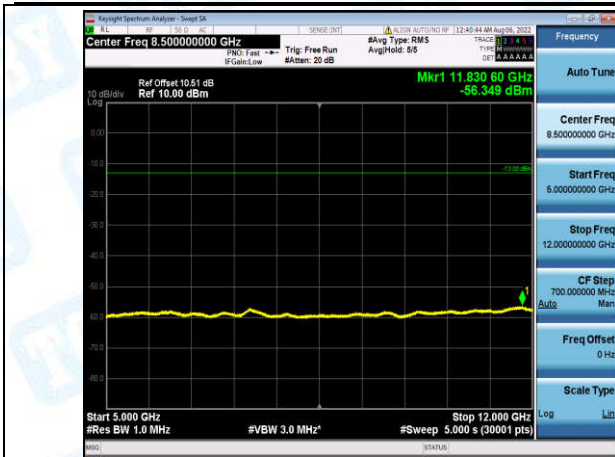

Band4-3MHz-QPSK-20385-1-0-High-30-1000--34.11-PASS

Band4-3MHz-QPSK-20385-1-0-High-5000-12000--56.35-PASS