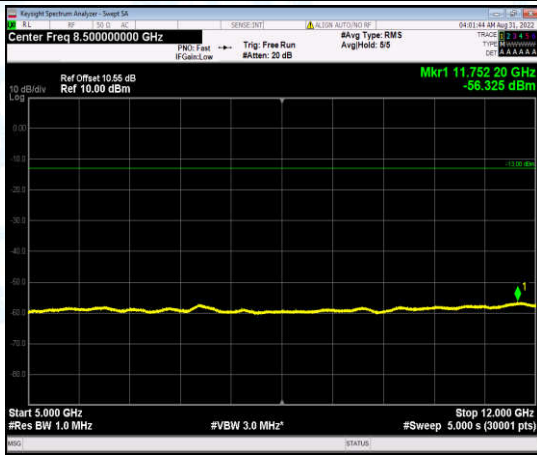

Band2-15MHz-QPSK-18675-1-0-Low-30-1000--34.1-PASS

Band2-15MHz-QPSK-18675-1-0-Low-5000-12000--56.33-PASS