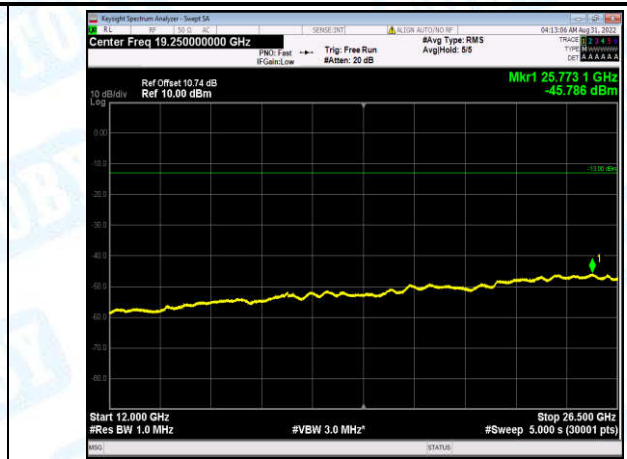

Band2-15MHz-QPSK-19150-1-0-High-1000-5000--41.09-PASS

Band2-15MHz-QPSK-19150-1-0-High-12000-26500--45.79-PASS