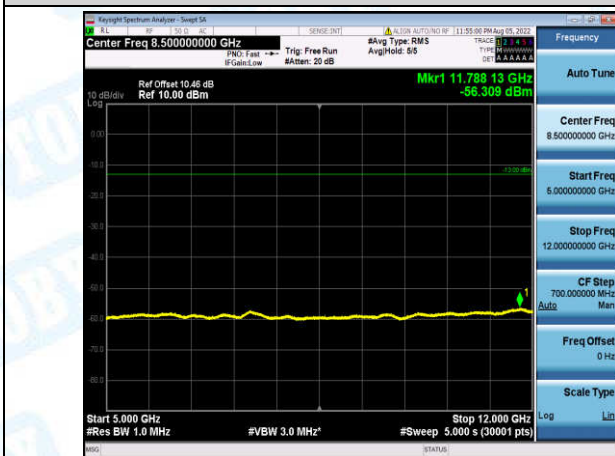

Band4-1.4MHz-16QAM-19957-1-0-Low-30-1000--34.11-PASS

Band4-1.4MHz-16QAM-19957-1-0-Low-5000-12000--56.31-PASS