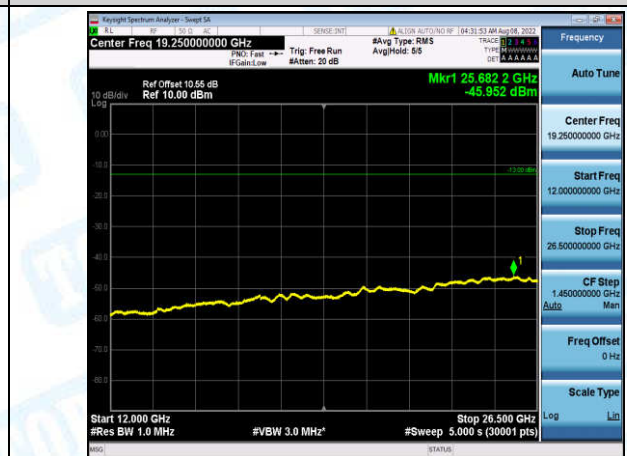

Band2-10MHz-16QAM-18650-1-0-Low-1000-5000--33.57-PASS

Band2-10MHz-16QAM-18650-1-0-Low-12000-26500--45.95-PASS