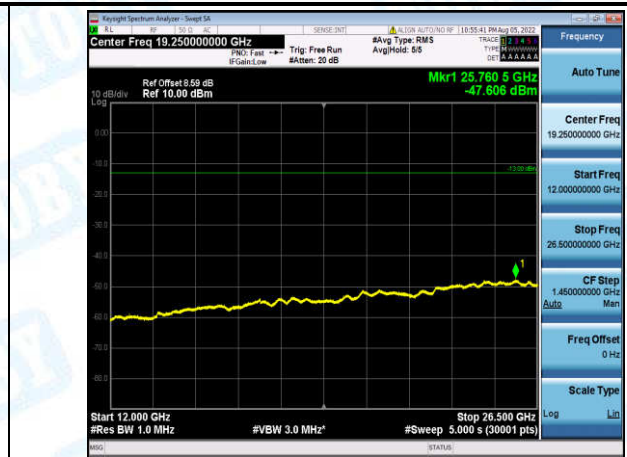

Band13-5MHz-QPSK-23255-1-0-High-1000-5000--43-PASS

Band13-5MHz-QPSK-23255-1-0-High-12000-26500--47.61-PASS