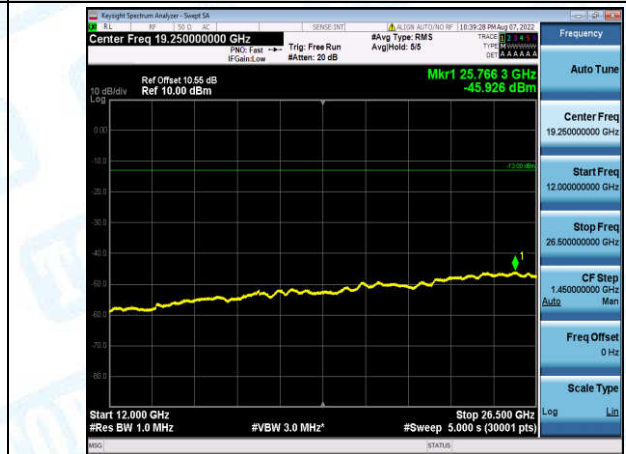

Band2-1.4MHz-QPSK-18607-1-0-Low-1000-5000--31.6-PASS

Band2-1.4MHz-QPSK-18607-1-0-Low-12000-26500--45.93-PASS