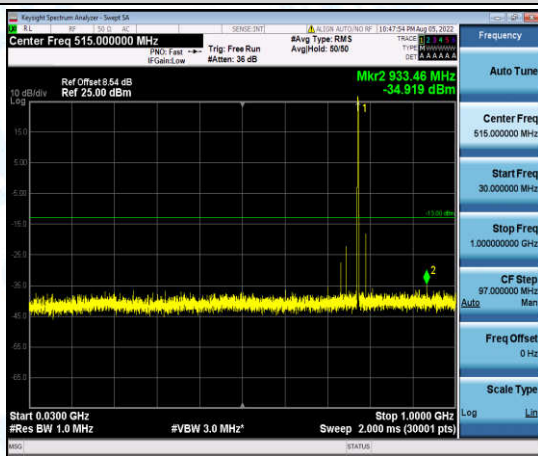

Band13-5MHz-QPSK-23255-1-0-High-30-1000--36.39-PASS

Band13-5MHz-QPSK-23255-1-0-High-1000-5000--43-PASS

Band13-5MHz-QPSK-23255-1-0-High-5000-12000--58.19-PASS

Band13-5MHz-QPSK-23255-1-0-High-12000-26500--47.61-PASS