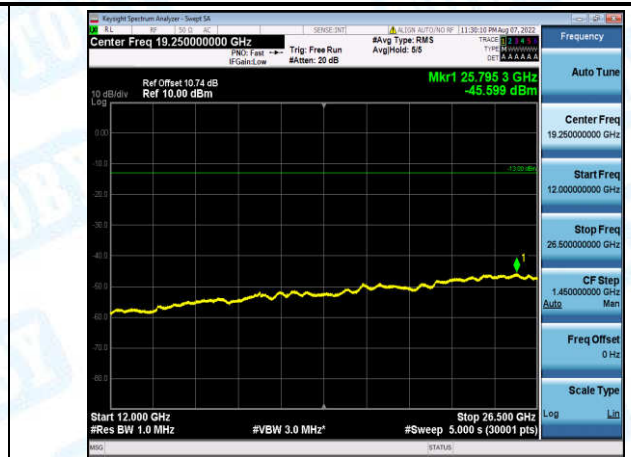

Band2-3MHz-16QAM-19185-1-0-High-1000-5000--31.95-PASS

Band2-3MHz-16QAM-19185-1-0-High-12000-26500--45.6-PASS