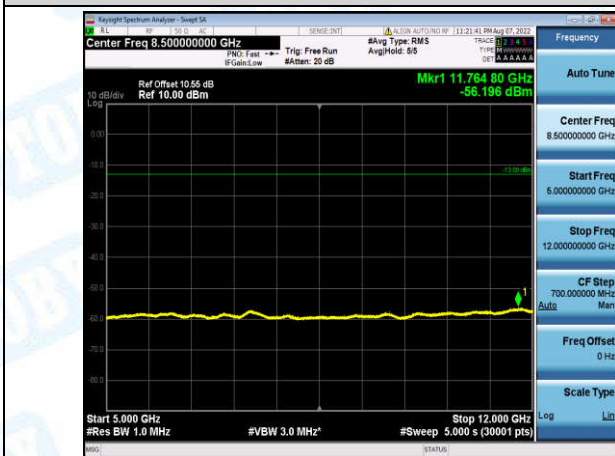

Band2-3MHz-16QAM-18615-1-0-Low-30-1000--34-PASS

Band2-3MHz-16QAM-18615-1-0-Low-5000-12000--56.2-PASS