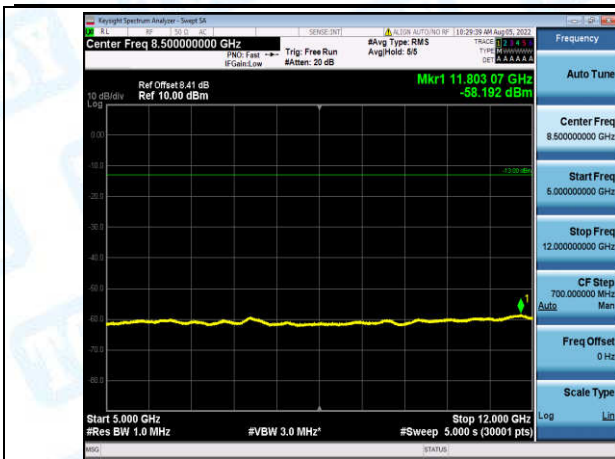

Band12-10MHz-QPSK-23130-1-0-High-30-1000--35.26-PASS

Band12-10MHz-QPSK-23130-1-0-High-5000-12000--58.19-PASS