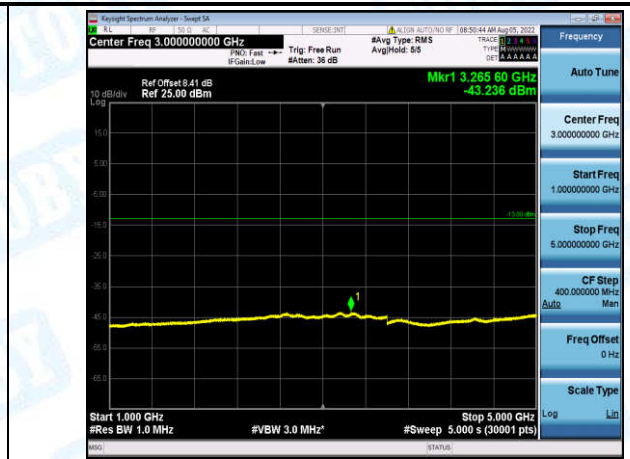

Band12-5MHz-16QAM-23035-1-0-Low-30-1000--35.36-PASS

Band12-5MHz-16QAM-23035-1-0-Low-1000-5000--43.21-PASS

Band12-5MHz-16QAM-23035-1-0-Low-5000-12000--58.39-PASS

Band12-5MHz-16QAM-23035-1-0-Low-12000-26500--48.14-PASS