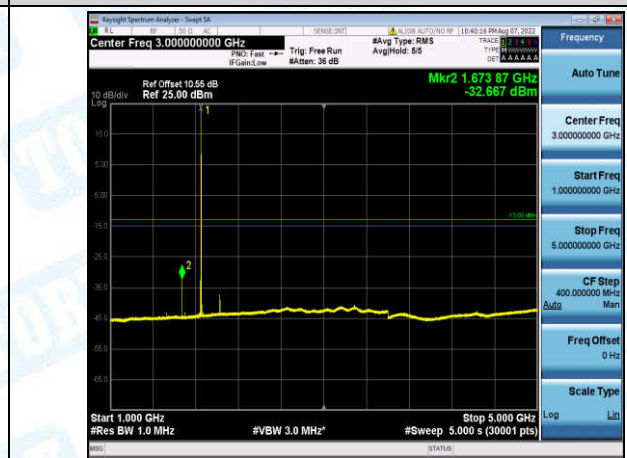

Band2-1.4MHz-QPSK-19193-1-0-High-12000-26500--45.74-PASS

Band2-1.4MHz-16QAM-18607-1-0-Low-1000-5000--32.67-PASS