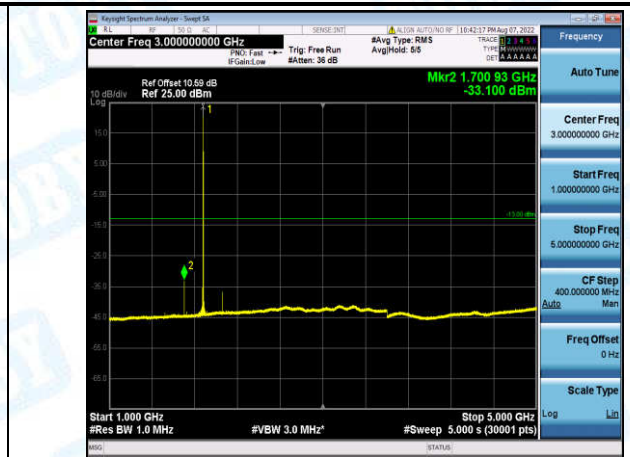

Band2-1.4MHz-QPSK-18607-1-0-Low-12000-26500--45.93-PASS

Band2-1.4MHz-QPSK-18900-1-0-Low-1000-5000--33.1-PASS