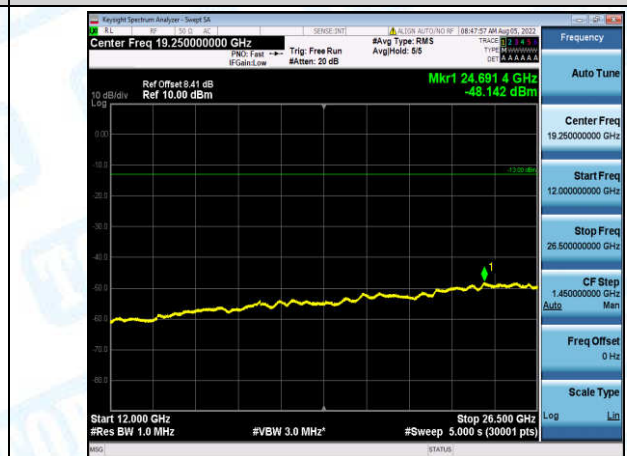

Band12-5MHz-16QAM-23035-1-0-Low-1000-5000--43.21-PASS

Band12-5MHz-16QAM-23035-1-0-Low-12000-26500--48.14-PASS