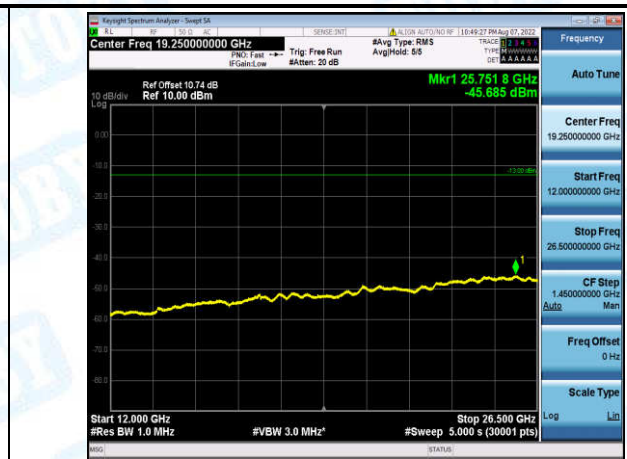

Band2-1.4MHz-16QAM-19193-1-0-High-1000-5000--32.15-PASS

Band2-1.4MHz-16QAM-19193-1-0-High-12000-26500--45.69-PASS