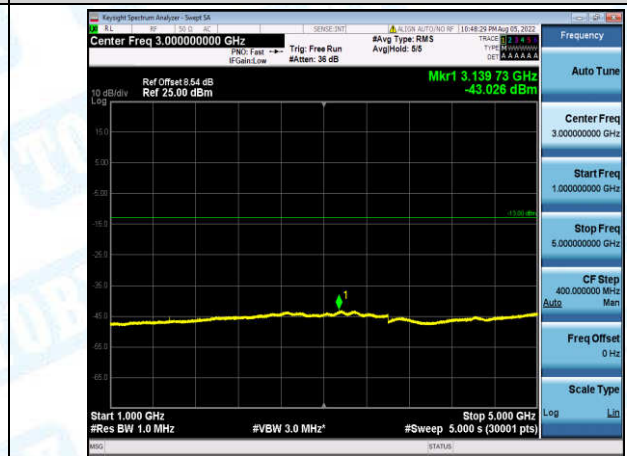

Band13-5MHz-QPSK-23255-1-0-High-12000-26500--47.61-PASS

Band13-5MHz-16QAM-23205-1-0-Low-1000-5000--43.03-PASS