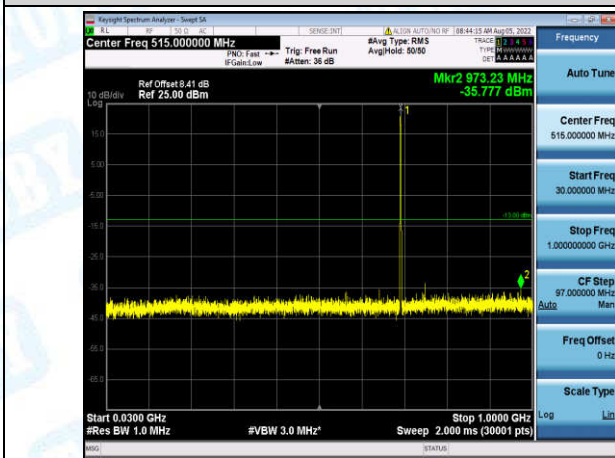

Band12-3MHz-16QAM-23165-1-0-High-30-1000--35.98-PASS

Band12-3MHz-16QAM-23165-1-0-High-1000-5000--43.25-PASS

Band12-3MHz-16QAM-23165-1-0-High-5000-12000--58.13-PASS

Band12-3MHz-16QAM-23165-1-0-High-12000-26500--48.06-PASS