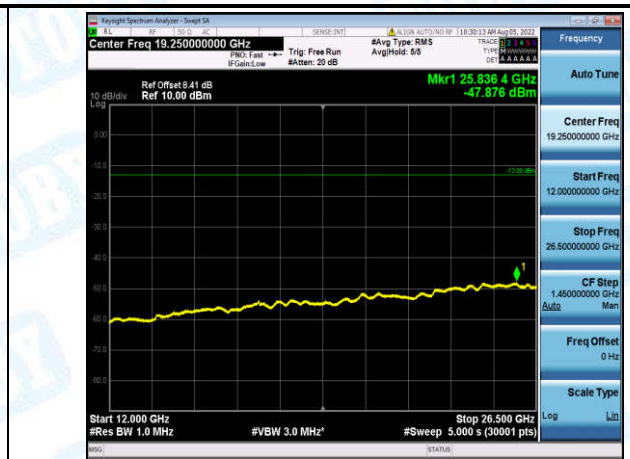

Band12-10MHz-QPSK-23130-1-0-High-1000-5000--43.11-PASS

Band12-10MHz-QPSK-23130-1-0-High-12000-26500--47.88-PASS