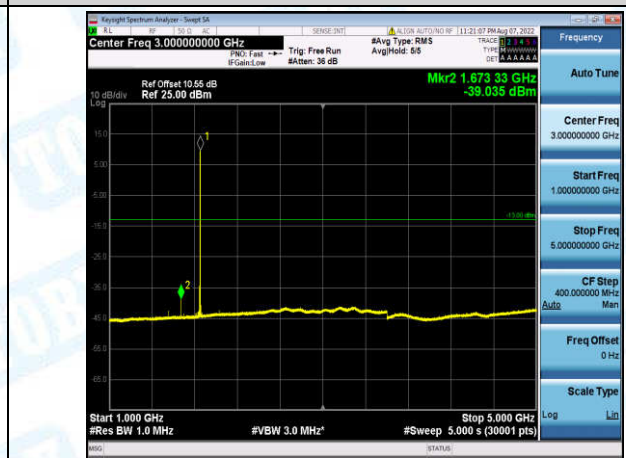

Band2-3MHz-QPSK-19185-1-0-High-12000-26500--45.59-PASS

Band2-3MHz-16QAM-18615-1-0-Low-1000-5000--39.04-PASS