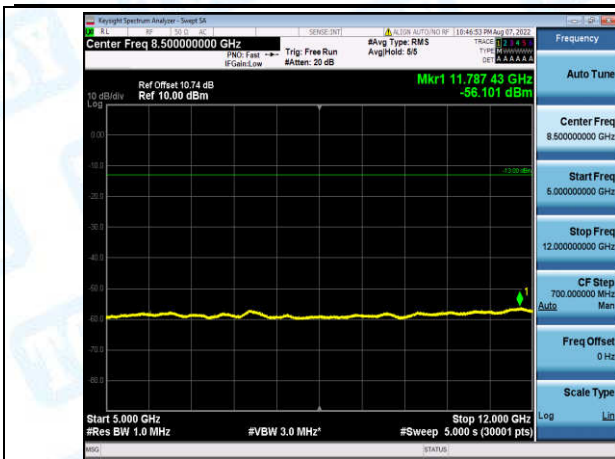

Band2-1.4MHz-QPSK-19193-1-0-High-30-1000--33.58-PASS

Band2-1.4MHz-QPSK-19193-1-0-High-5000-12000--56.1-PASS