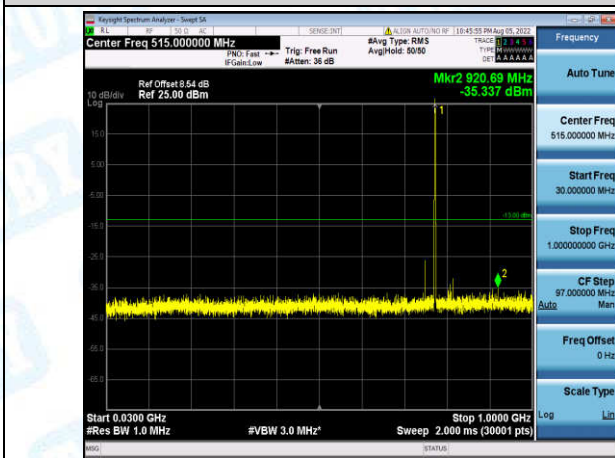

Band12-10MHz-16QAM-23130-1-0-High-30-1000--35.9-PASS

Band12-10MHz-16QAM-23130-1-0-High-1000-5000--43.05-PASS

Band12-10MHz-16QAM-23130-1-0-High-5000-12000--58.2-PASS

Band12-10MHz-16QAM-23130-1-0-High-12000-26500--47.95-PASS