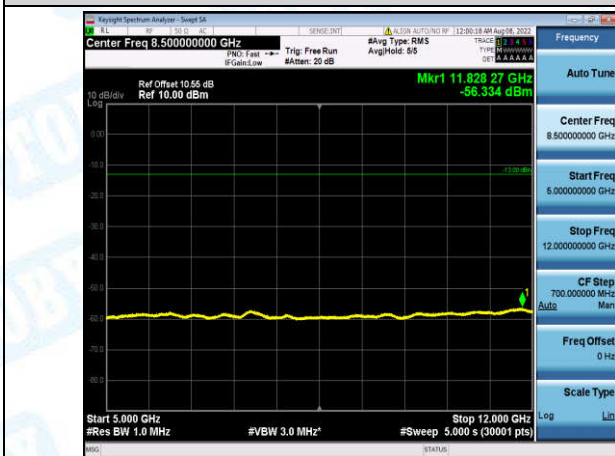

Band2-5MHz-QPSK-18625-1-0-Low-30-1000--34.48-PASS

Band2-5MHz-QPSK-18625-1-0-Low-5000-12000--56.33-PASS