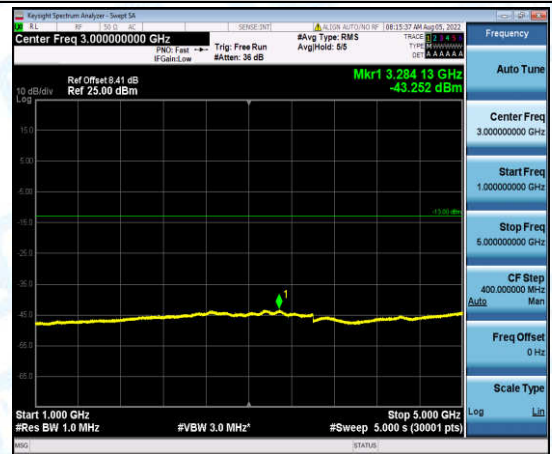

Band12-3MHz-16QAM-23095-1-0-Low-12000-26500--48.15-PASS

Band12-3MHz-16QAM-23165-1-0-High-1000-5000--43.25-PASS