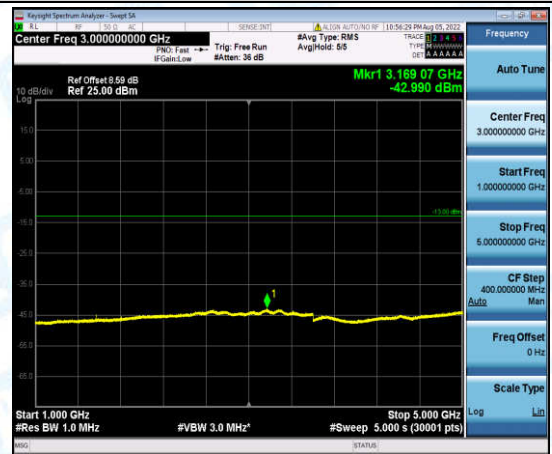

Band13-5MHz-16QAM-23230-1-0-Low-12000-26500--47.77-PASS

Band13-5MHz-16QAM-23255-1-0-High-1000-5000--42.99-PASS