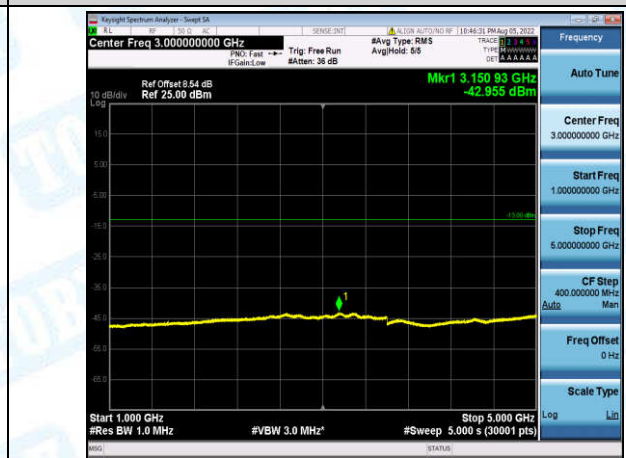

Band12-10MHz-16QAM-23130-1-0-High-12000-26500--47.95-PASS

Band13-5MHz-QPSK-23205-1-0-Low-1000-5000--42.96-PASS