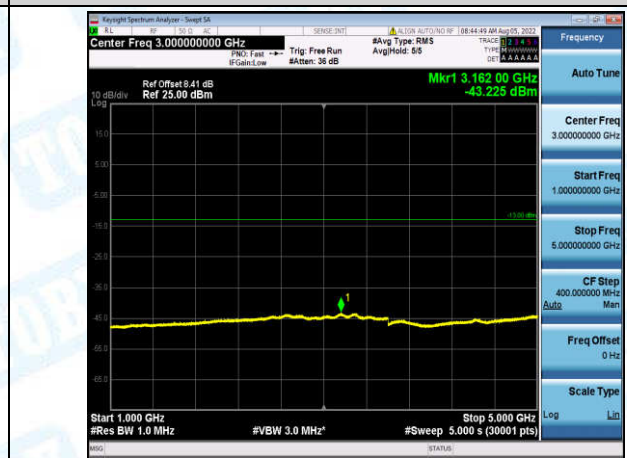

Band12-3MHz-16QAM-23165-1-0-High-12000-26500--48.06-PASS

Band12-5MHz-QPSK-23035-1-0-Low-1000-5000--43.23-PASS