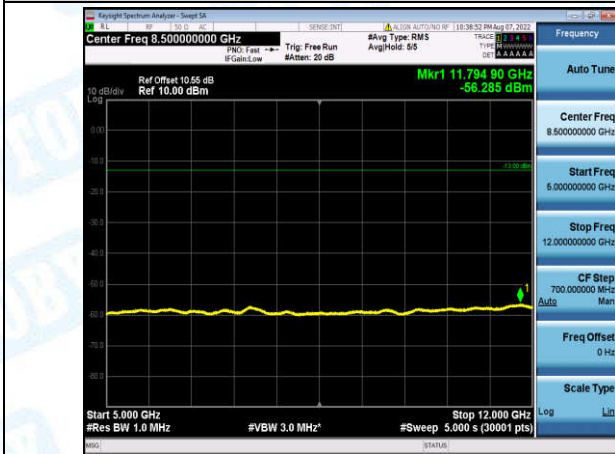

Band2-1.4MHz-QPSK-18607-1-0-Low-30-1000--33.66-PASS

Band2-1.4MHz-QPSK-18607-1-0-Low-5000-12000--56.29-PASS