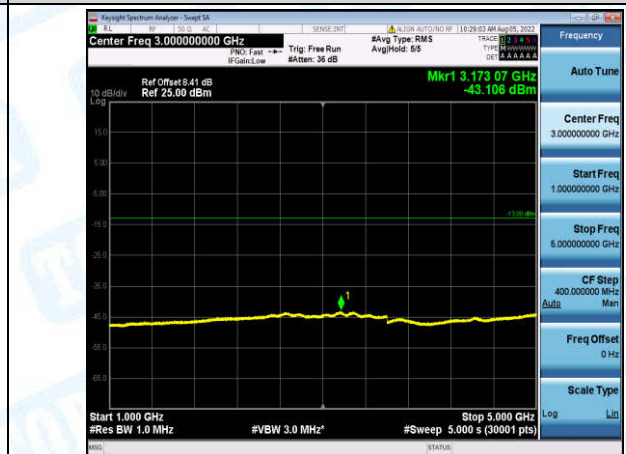

Band12-10MHz-QPSK-23095-1-0-Low-12000-26500--47.93-PASS

Band12-10MHz-QPSK-23130-1-0-High-1000-5000--43.11-PASS