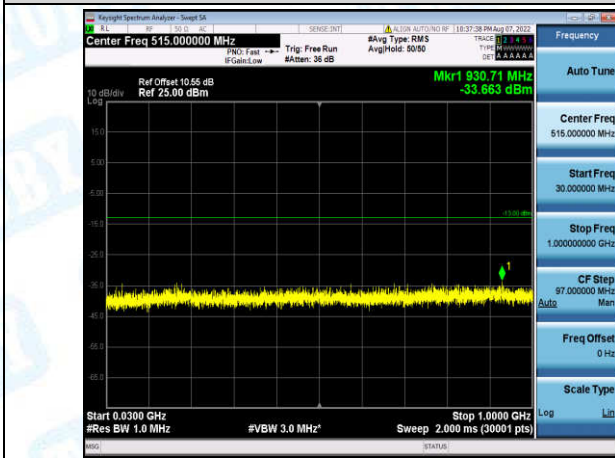

Band13-5MHz-16QAM-23255-1-0-High-30-1000--35.99-PASS

Band13-5MHz-16QAM-23255-1-0-High-1000-5000--42.99-PASS

Band13-5MHz-16QAM-23255-1-0-High-5000-12000--58.2-PASS

Band13-5MHz-16QAM-23255-1-0-High-12000-26500--47.83-PASS