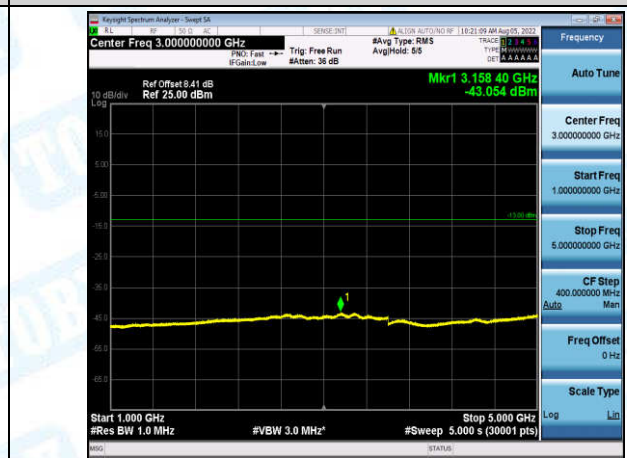

Band12-5MHz-16QAM-23155-1-0-High-12000-26500--48.15-PASS

Band12-10MHz-QPSK-23060-1-0-Low-1000-5000--43.05-PASS