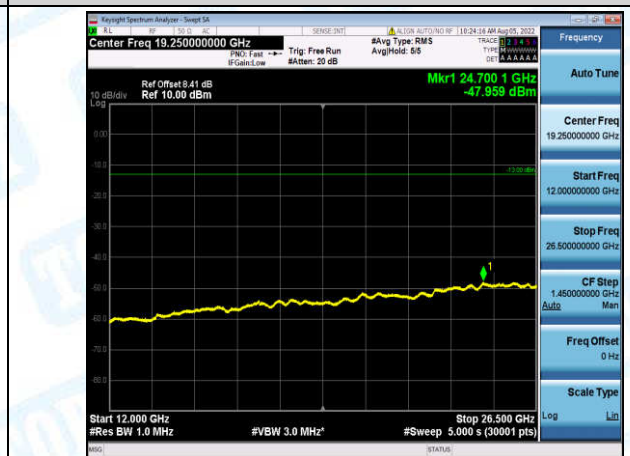

Band12-10MHz-16QAM-23060-1-0-Low-1000-5000--43.06-PASS

Band12-10MHz-16QAM-23060-1-0-Low-12000-26500--47.96-PASS