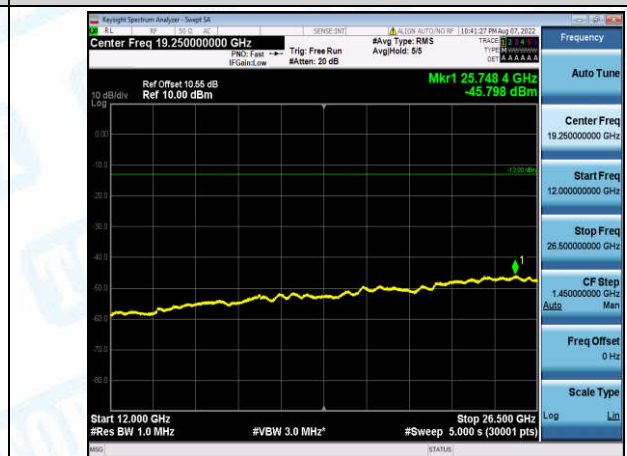

Band2-1.4MHz-16QAM-18607-1-0-Low-1000-5000--32.67-PASS

Band2-1.4MHz-16QAM-18607-1-0-Low-12000-26500--45.8-PASS