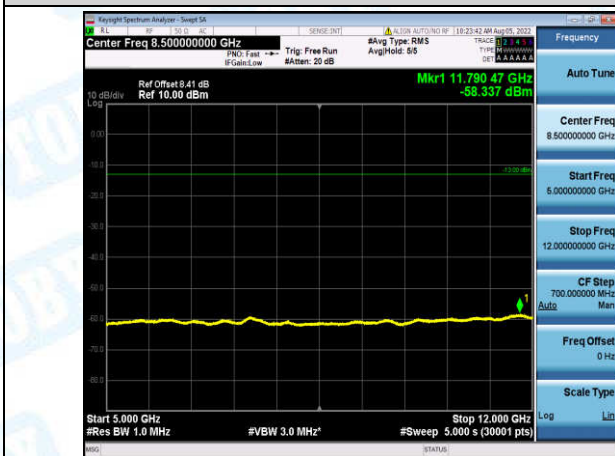

Band12-10MHz-16QAM-23060-1-0-Low-30-1000--35.48-PASS

Band12-10MHz-16QAM-23060-1-0-Low-5000-12000--58.34-PASS