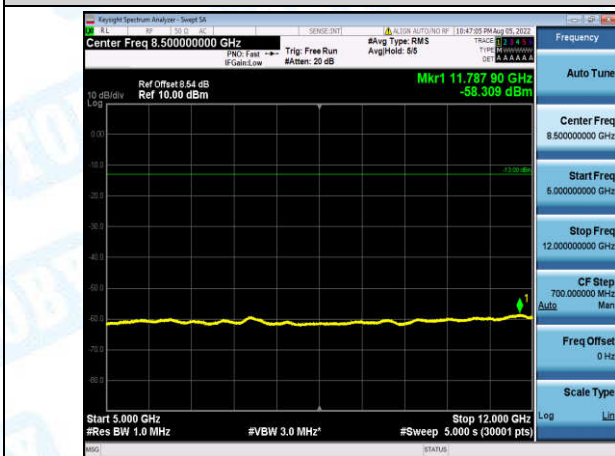

Band13-5MHz-QPSK-23205-1-0-Low-30-1000--35.34-PASS

Band13-5MHz-QPSK-23205-1-0-Low-5000-12000--58.31-PASS