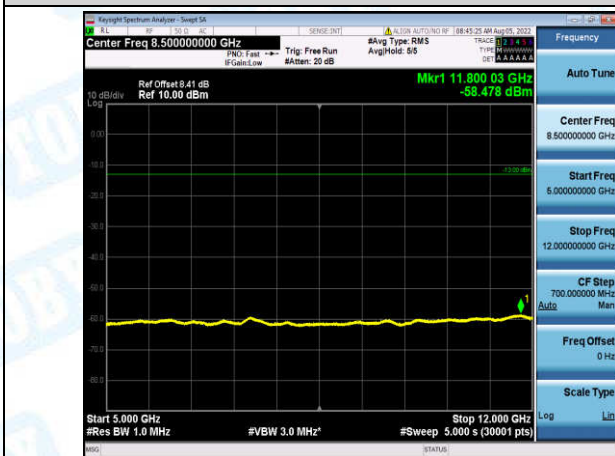

Band12-5MHz-QPSK-23035-1-0-Low-30-1000--35.78-PASS

Band12-5MHz-QPSK-23035-1-0-Low-5000-12000--58.48-PASS