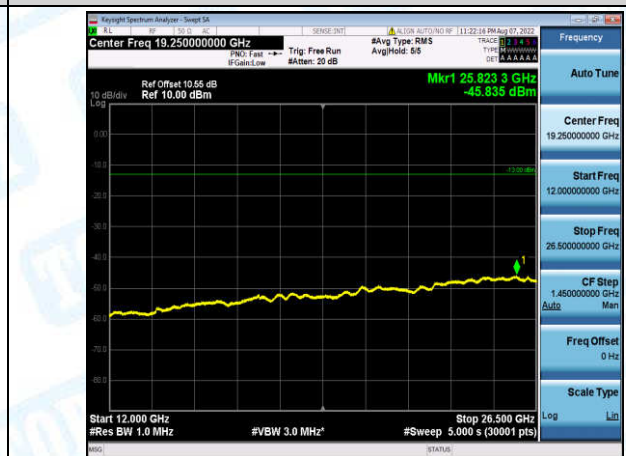

Band2-3MHz-16QAM-18615-1-0-Low-1000-5000--39.04-PASS

Band2-3MHz-16QAM-18615-1-0-Low-12000-26500--45.84-PASS