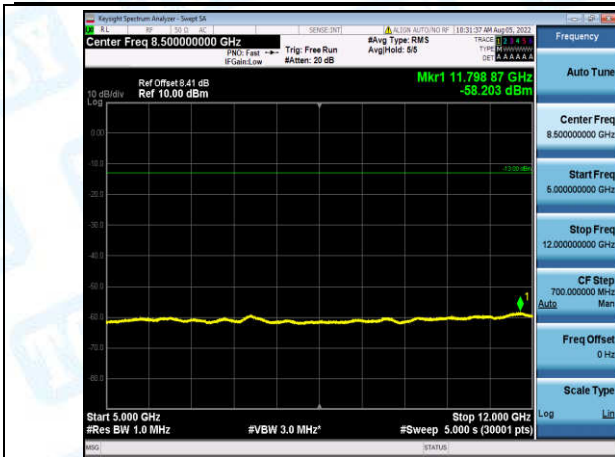

Band12-10MHz-16QAM-23130-1-0-High-30-1000--35.9-PASS

Band12-10MHz-16QAM-23130-1-0-High-5000-12000--58.2-PASS