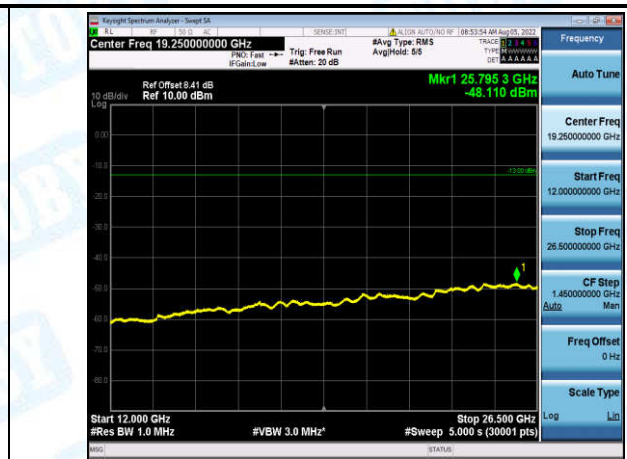

Band12-5MHz-QPSK-23155-1-0-High-1000-5000--43.19-PASS

Band12-5MHz-QPSK-23155-1-0-High-12000-26500--48.11-PASS