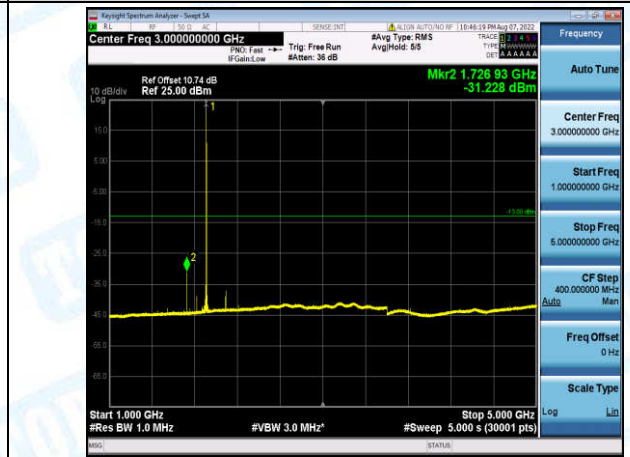

Band2-1.4MHz-QPSK-18900-1-0-Low-12000-26500--45.76-PASS

Band2-1.4MHz-QPSK-19193-1-0-High-1000-5000--31.23-PASS