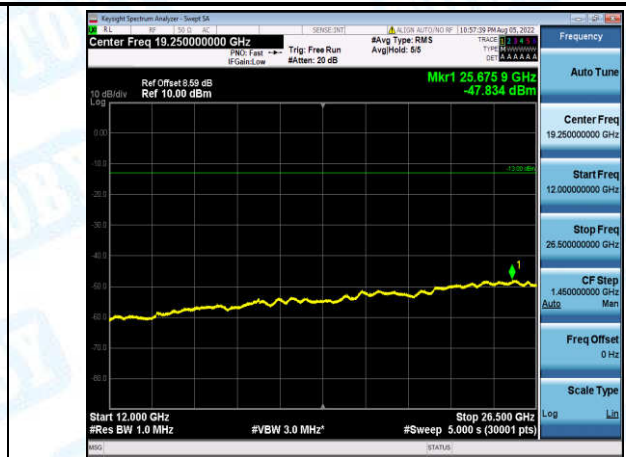

Band13-5MHz-16QAM-23255-1-0-High-1000-5000--42.99-PASS

Band13-5MHz-16QAM-23255-1-0-High-12000-26500--47.83-PASS