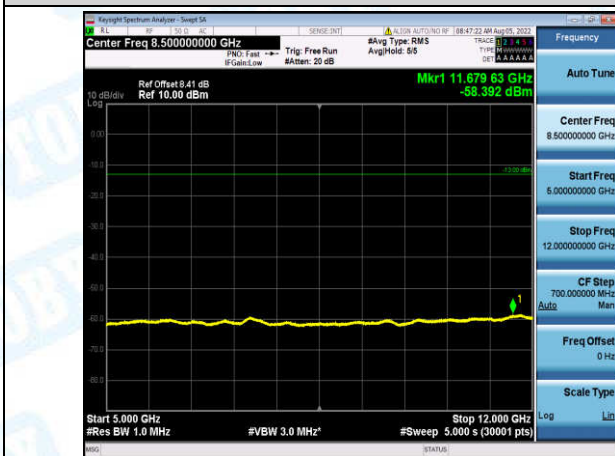

Band12-5MHz-16QAM-23035-1-0-Low-30-1000--35.36-PASS

Band12-5MHz-16QAM-23035-1-0-Low-5000-12000--58.39-PASS