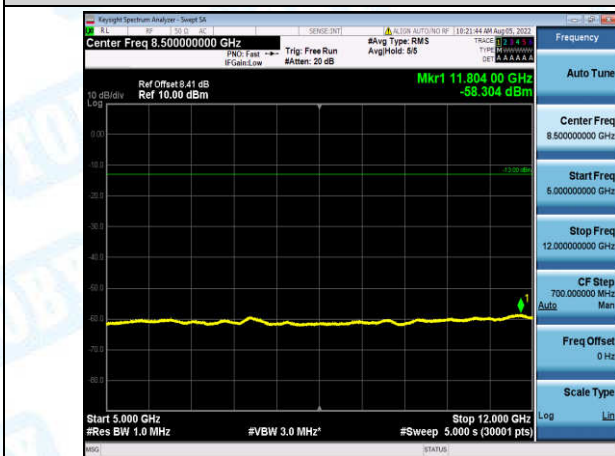

Band12-10MHz-QPSK-23060-1-0-Low-30-1000--36.16-PASS

Band12-10MHz-QPSK-23060-1-0-Low-5000-12000--58.3-PASS