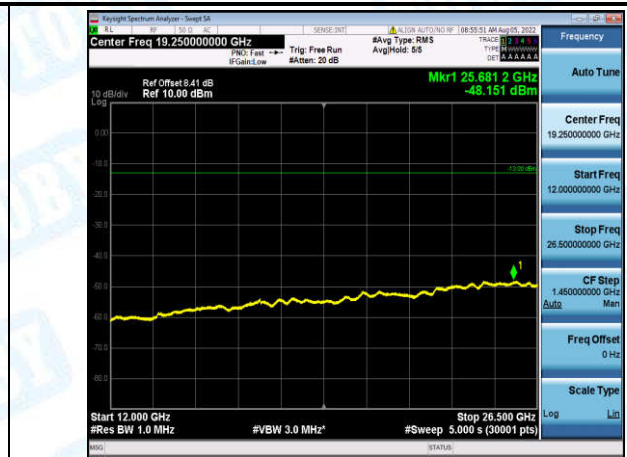

Band12-5MHz-16QAM-23155-1-0-High-1000-5000--43.12-PASS

Band12-5MHz-16QAM-23155-1-0-High-12000-26500--48.15-PASS