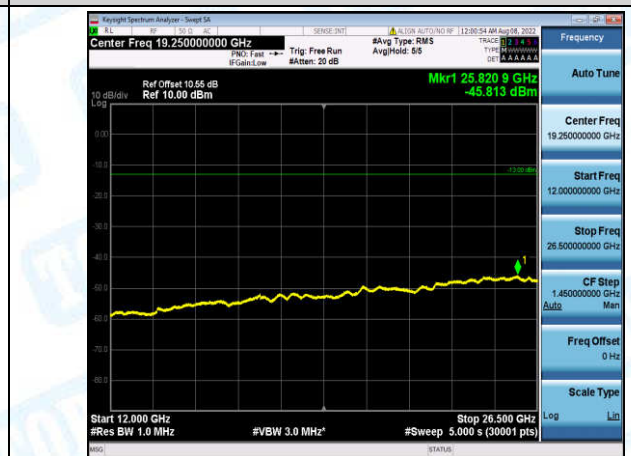

Band2-5MHz-QPSK-18625-1-0-Low-1000-5000--31.66-PASS

Band2-5MHz-QPSK-18625-1-0-Low-12000-26500--45.81-PASS