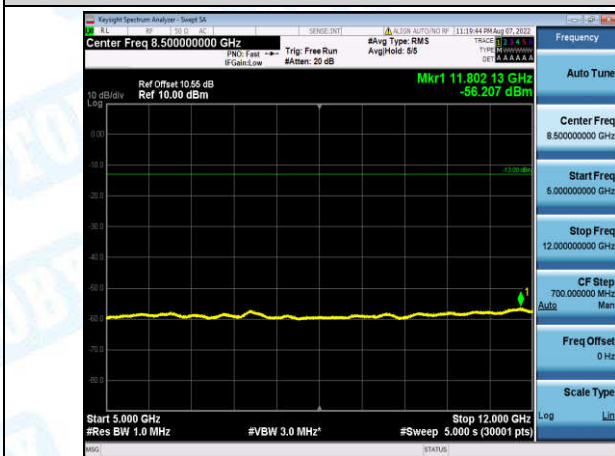

Band2-3MHz-QPSK-18615-1-0-Low-30-1000--34.14-PASS

Band2-3MHz-QPSK-18615-1-0-Low-5000-12000--56.21-PASS