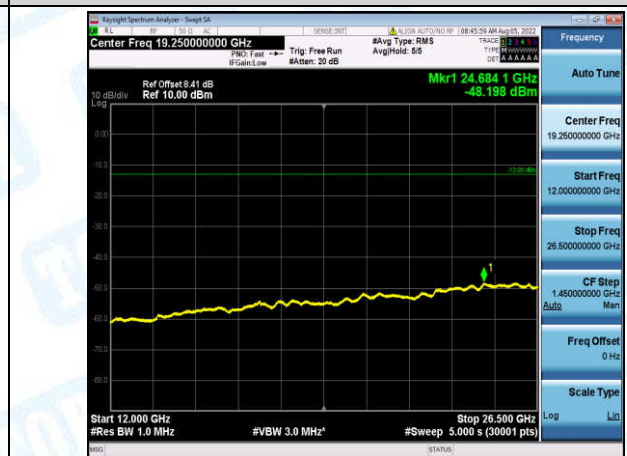

Band12-3MHz-16QAM-23165-1-0-High-30-1000--35.98-PASS

Band12-3MHz-16QAM-23165-1-0-High-1000-5000--43.25-PASS

Band12-3MHz-16QAM-23165-1-0-High-5000-12000--58.13-PASS

Band12-3MHz-16QAM-23165-1-0-High-12000-26500--48.06-PASS

Band12-5MHz-QPSK-23035-1-0-Low-30-1000--35.78-PASS

Band12-5MHz-QPSK-23035-1-0-Low-1000-5000--43.23-PASS

Band12-5MHz-QPSK-23035-1-0-Low-5000-12000--58.48-PASS

Band12-5MHz-QPSK-23035-1-0-Low-12000-26500--48.2-PASS