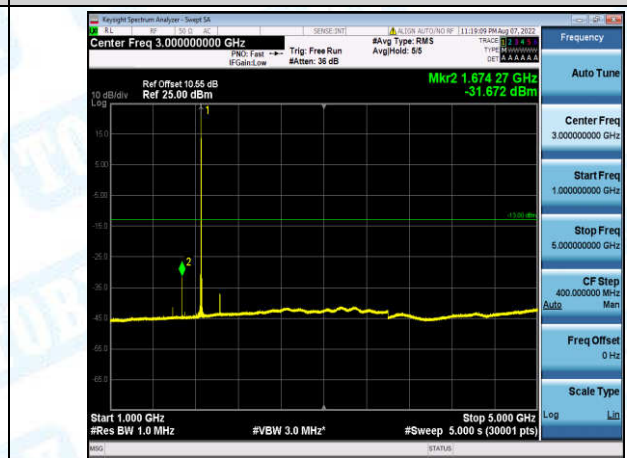

Band2-1.4MHz-16QAM-19193-1-0-High-12000-26500--45.69-PASS

Band2-3MHz-QPSK-18615-1-0-Low-1000-5000--31.67-PASS