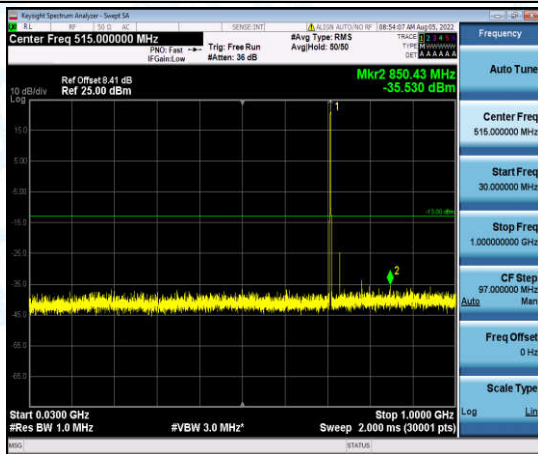

Band12-5MHz-16QAM-23095-1-0-Low-5000-12000--58.53-PASS

Band12-5MHz-16QAM-23155-1-0-High-30-1000--35.53-PASS