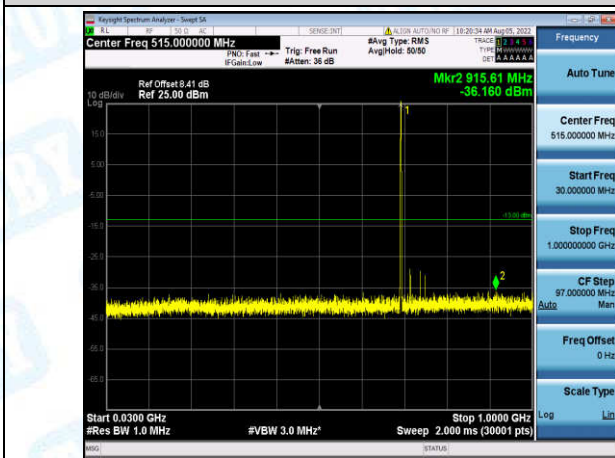

Band12-5MHz-16QAM-23155-1-0-High-30-1000--35.53-PASS

Band12-5MHz-16QAM-23155-1-0-High-1000-5000--43.12-PASS

Band12-5MHz-16QAM-23155-1-0-High-5000-12000--58.48-PASS

Band12-5MHz-16QAM-23155-1-0-High-12000-26500--48.15-PASS