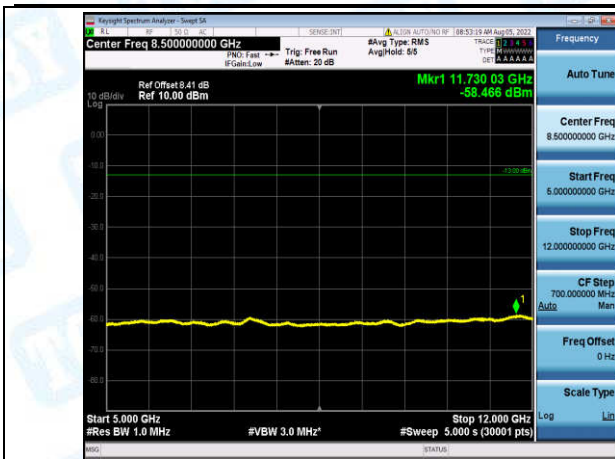

Band12-5MHz-QPSK-23155-1-0-High-30-1000--35.99-PASS

Band12-5MHz-QPSK-23155-1-0-High-5000-12000--58.47-PASS