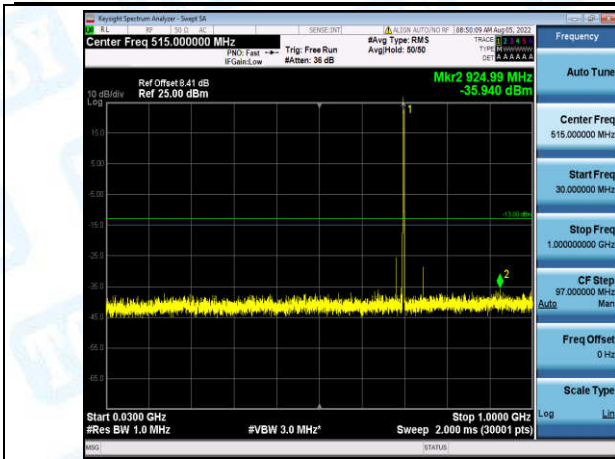

Band12-5MHz-16QAM-23035-1-0-Low-30-1000--35.36-PASS

Band12-5MHz-16QAM-23035-1-0-Low-1000-5000--43.21-PASS

Band12-5MHz-16QAM-23035-1-0-Low-5000-12000--58.39-PASS

Band12-5MHz-16QAM-23035-1-0-Low-12000-26500--48.14-PASS