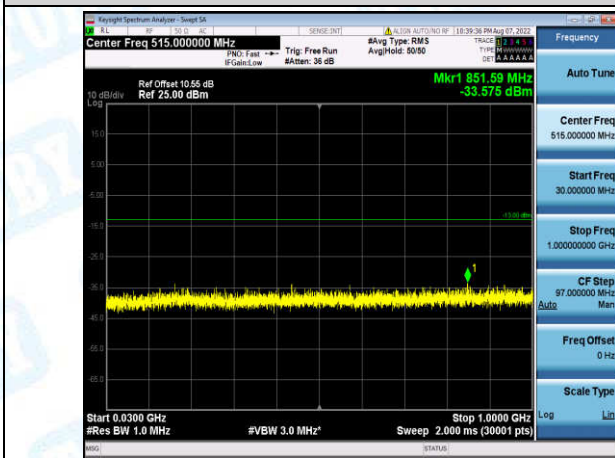

Band2-1.4MHz-QPSK-19193-1-0-High-5000-12000--56.1-PASS

Band2-1.4MHz-16QAM-18607-1-0-Low-30-1000--33.58-PASS