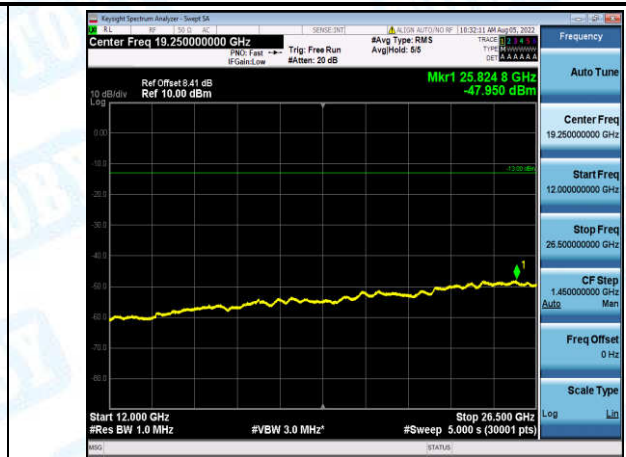

Band12-10MHz-16QAM-23130-1-0-High-1000-5000--43.05-PASS

Band12-10MHz-16QAM-23130-1-0-High-12000-26500--47.95-PASS