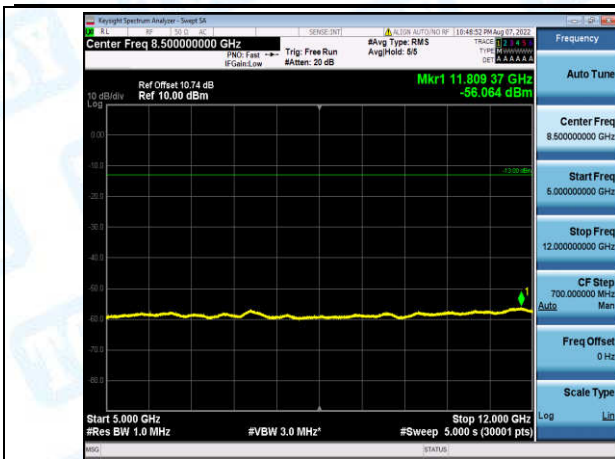

Band2-1.4MHz-16QAM-19193-1-0-High-30-1000--34.25-PASS

Band2-1.4MHz-16QAM-19193-1-0-High-5000-12000--56.06-PASS