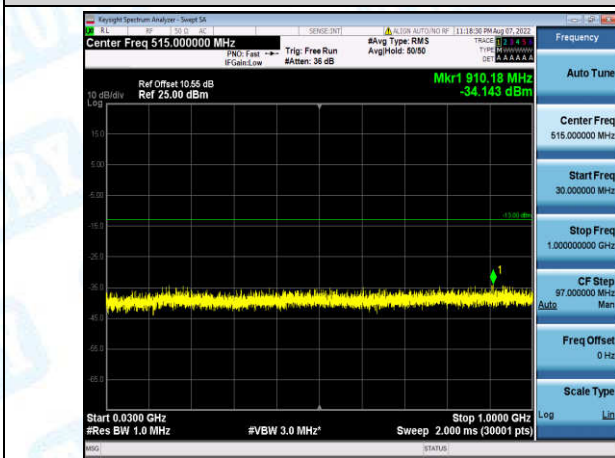

Band2-1.4MHz-16QAM-19193-1-0-High-30-1000--34.25-PASS

Band2-1.4MHz-16QAM-19193-1-0-High-1000-5000--32.15-PASS

Band2-1.4MHz-16QAM-19193-1-0-High-5000-12000--56.06-PASS

Band2-1.4MHz-16QAM-19193-1-0-High-12000-26500--45.69-PASS