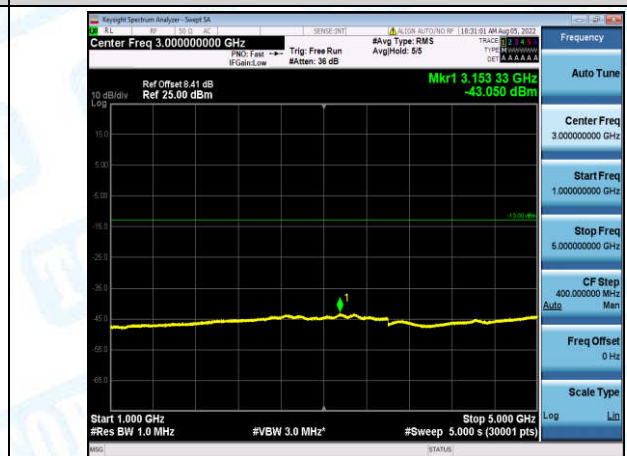

Band12-10MHz-16QAM-23095-1-0-Low-12000-26500--47.91-PASS

Band12-10MHz-16QAM-23130-1-0-High-1000-5000--43.05-PASS