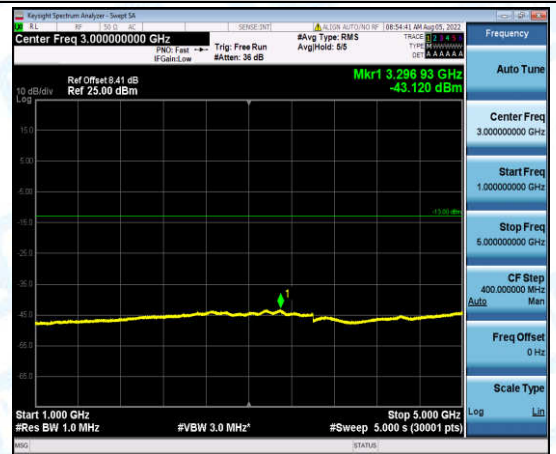

Band12-5MHz-16QAM-23095-1-0-Low-12000-26500--48.04-PASS

Band12-5MHz-16QAM-23155-1-0-High-1000-5000--43.12-PASS