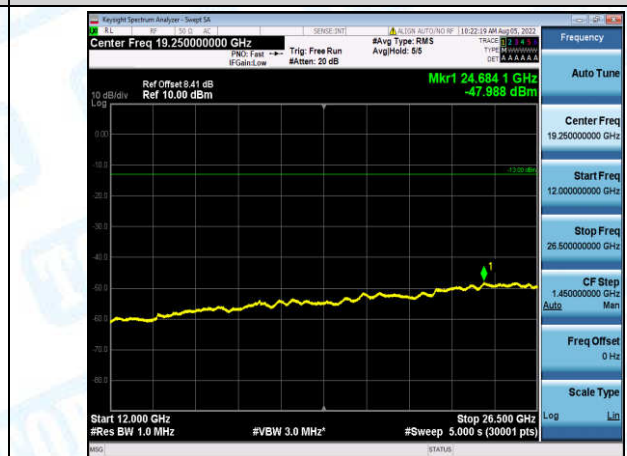

Band12-10MHz-QPSK-23060-1-0-Low-1000-5000--43.05-PASS

Band12-10MHz-QPSK-23060-1-0-Low-12000-26500--47.99-PASS