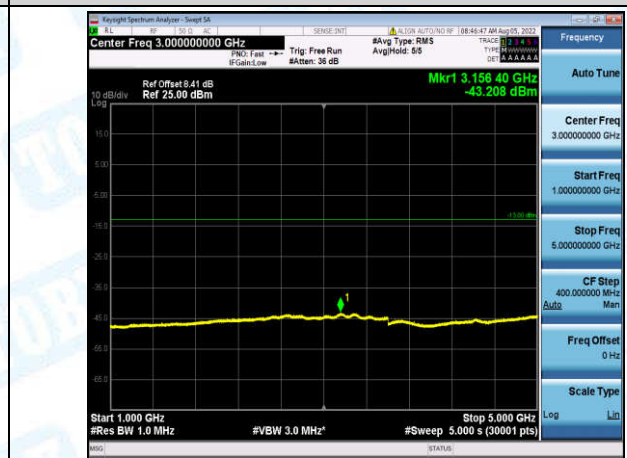

Band12-5MHz-QPSK-23155-1-0-High-12000-26500--48.11-PASS

Band12-5MHz-16QAM-23035-1-0-Low-1000-5000--43.21-PASS