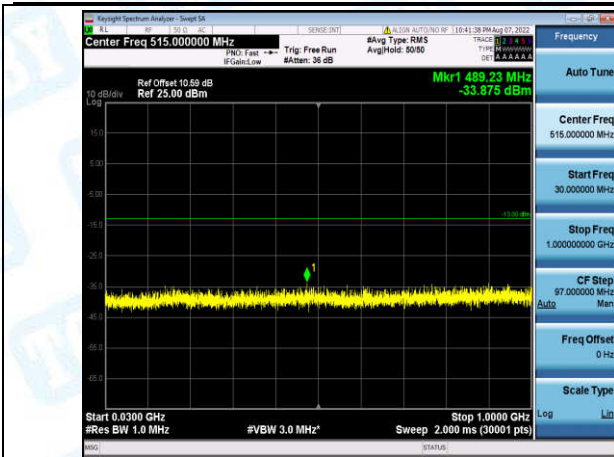

Band2-1.4MHz-QPSK-18607-1-0-Low-5000-12000--56.29-PASS

Band2-1.4MHz-QPSK-18900-1-0-Low-30-1000--33.88-PASS