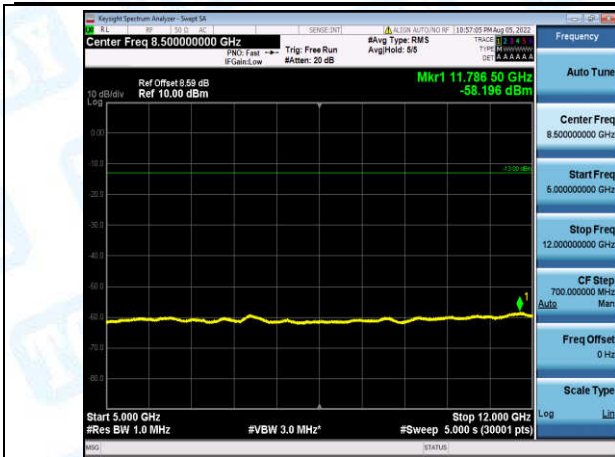

Band13-5MHz-16QAM-23255-1-0-High-30-1000--35.99-PASS

Band13-5MHz-16QAM-23255-1-0-High-5000-12000--58.2-PASS