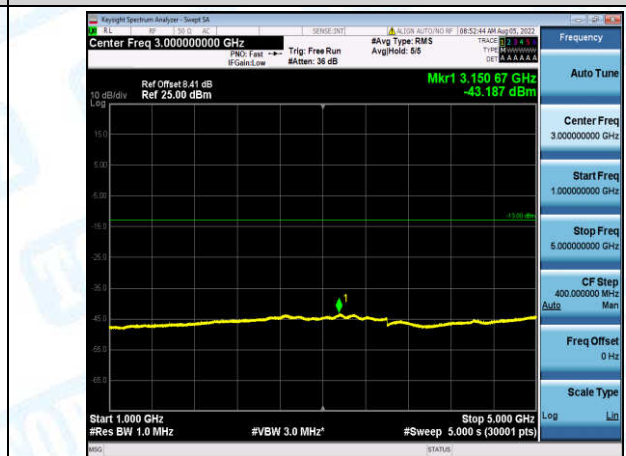

Band12-5MHz-QPSK-23095-1-0-Low-12000-26500--48.14-PASS

Band12-5MHz-QPSK-23155-1-0-High-1000-5000--43.19-PASS