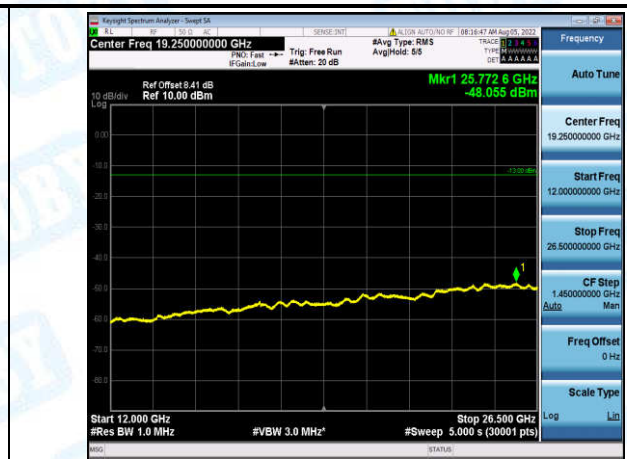

Band12-3MHz-16QAM-23165-1-0-High-1000-5000--43.25-PASS

Band12-3MHz-16QAM-23165-1-0-High-12000-26500--48.06-PASS