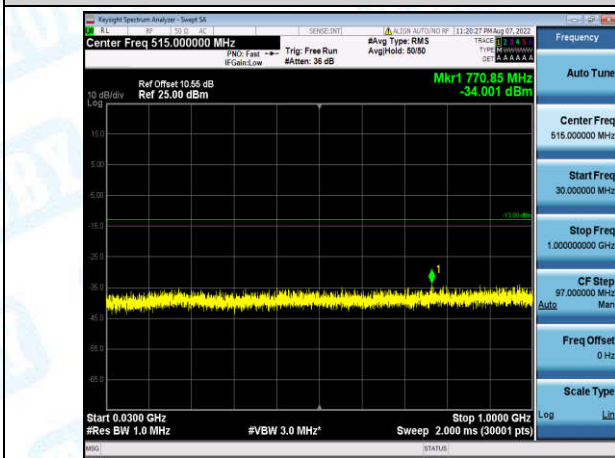

Band2-3MHz-QPSK-19185-1-0-High-30-1000--33.73-PASS

Band2-3MHz-QPSK-19185-1-0-High-1000-5000--35.16-PASS

Band2-3MHz-QPSK-19185-1-0-High-5000-12000--56.11-PASS

Band2-3MHz-QPSK-19185-1-0-High-12000-26500--45.59-PASS