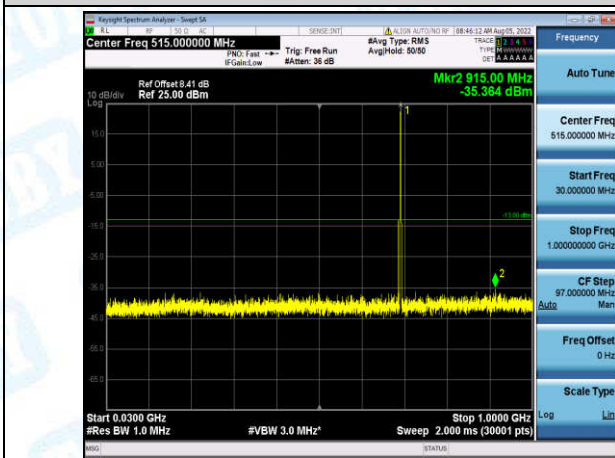

Band12-5MHz-QPSK-23155-1-0-High-30-1000--35.99-PASS

Band12-5MHz-QPSK-23155-1-0-High-1000-5000--43.19-PASS

Band12-5MHz-QPSK-23155-1-0-High-5000-12000--58.47-PASS

Band12-5MHz-QPSK-23155-1-0-High-12000-26500--48.11-PASS