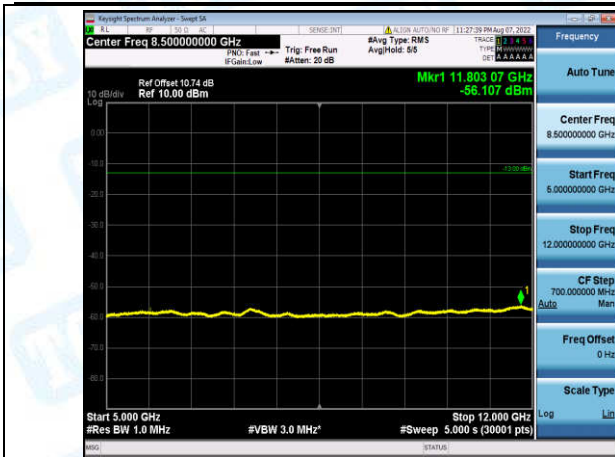

Band2-3MHz-QPSK-19185-1-0-High-30-1000--33.73-PASS

Band2-3MHz-QPSK-19185-1-0-High-5000-12000--56.11-PASS