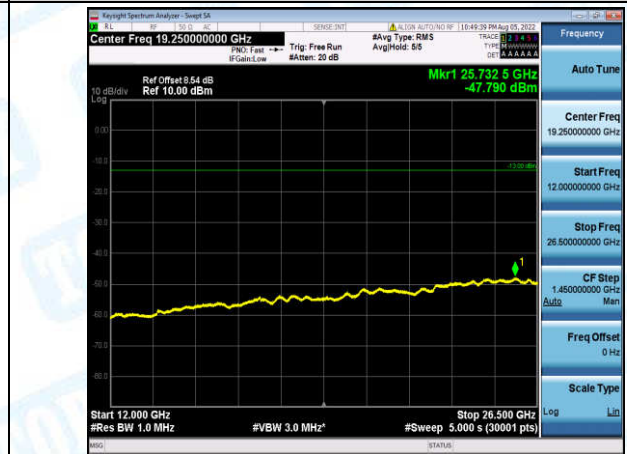

Band13-5MHz-16QAM-23205-1-0-Low-1000-5000--43.03-PASS

Band13-5MHz-16QAM-23205-1-0-Low-12000-26500--47.79-PASS