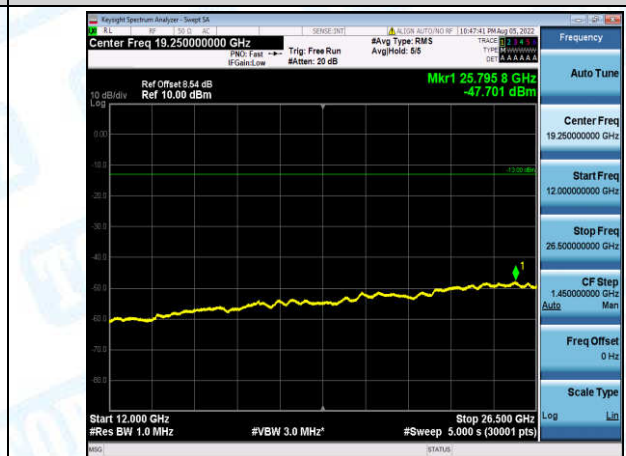

Band13-5MHz-QPSK-23205-1-0-Low-1000-5000--42.96-PASS

Band13-5MHz-QPSK-23205-1-0-Low-12000-26500--47.7-PASS