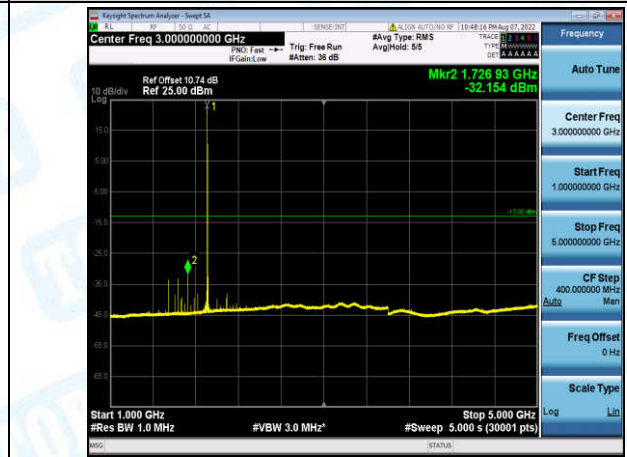

Band2-1.4MHz-16QAM-18900-1-0-Low-12000-26500--45.93-PASS

Band2-1.4MHz-16QAM-19193-1-0-High-1000-5000--32.15-PASS