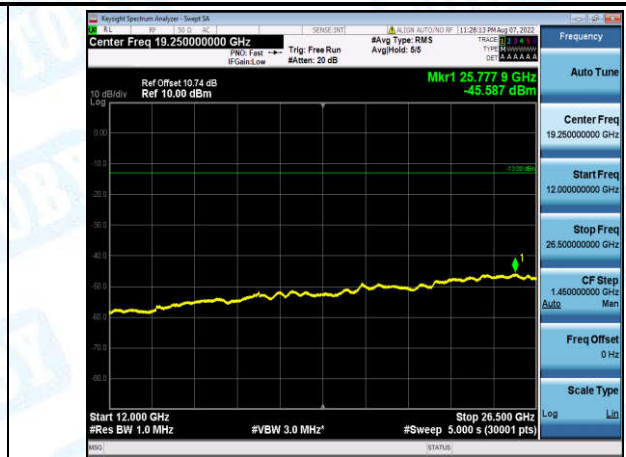

Band2-3MHz-QPSK-19185-1-0-High-1000-5000--35.16-PASS

Band2-3MHz-QPSK-19185-1-0-High-12000-26500--45.59-PASS