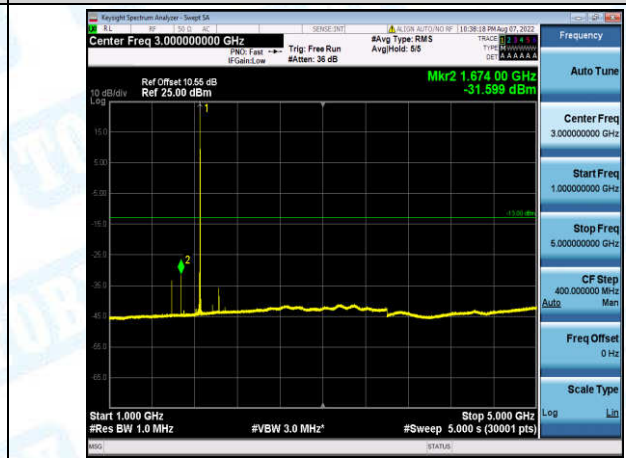

Band13-5MHz-16QAM-23255-1-0-High-30-1000--35.99-PASS

Band13-5MHz-16QAM-23255-1-0-High-1000-5000--42.99-PASS

Band13-5MHz-16QAM-23255-1-0-High-5000-12000--58.2-PASS

Band13-5MHz-16QAM-23255-1-0-High-12000-26500--47.83-PASS