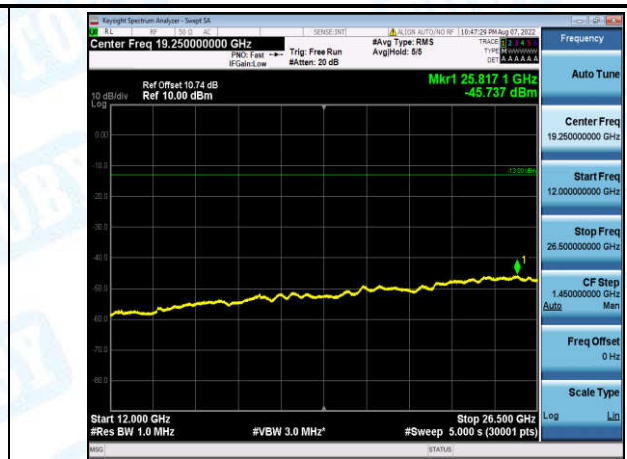

Band2-1.4MHz-QPSK-19193-1-0-High-1000-5000--31.23-PASS

Band2-1.4MHz-QPSK-19193-1-0-High-12000-26500--45.74-PASS