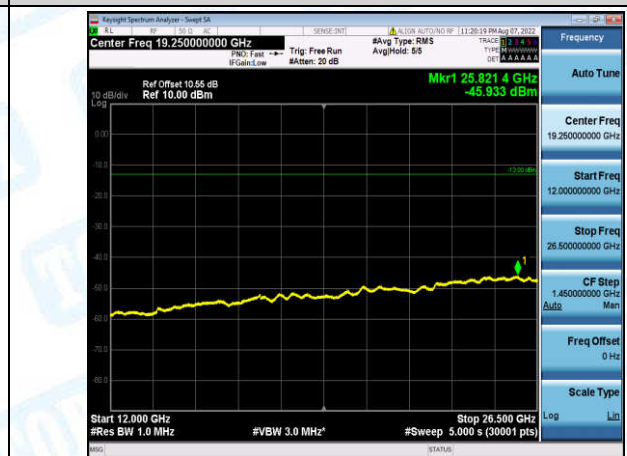

Band2-3MHz-QPSK-18615-1-0-Low-1000-5000--31.67-PASS

Band2-3MHz-QPSK-18615-1-0-Low-12000-26500--45.93-PASS