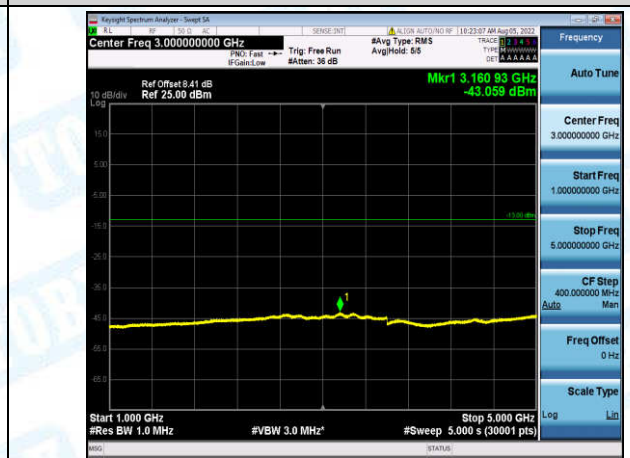

Band12-10MHz-QPSK-23130-1-0-High-12000-26500--47.88-PASS

Band12-10MHz-16QAM-23060-1-0-Low-1000-5000--43.06-PASS