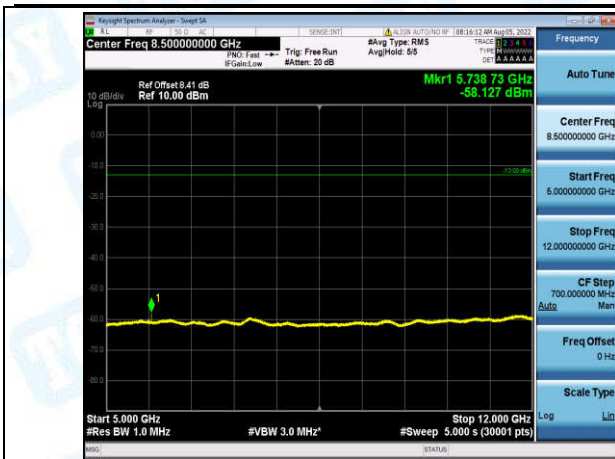

Band12-3MHz-16QAM-23165-1-0-High-30-1000--35.98-PASS

Band12-3MHz-16QAM-23165-1-0-High-5000-12000--58.13-PASS