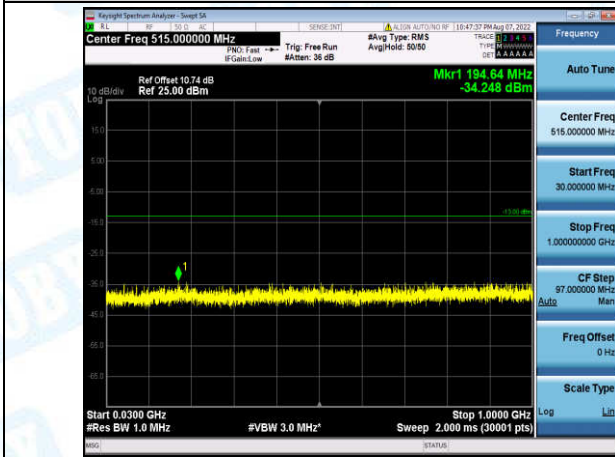

Band2-1.4MHz-16QAM-18900-1-0-Low-5000-12000--56.02-PASS

Band2-1.4MHz-16QAM-19193-1-0-High-30-1000--34.25-PASS