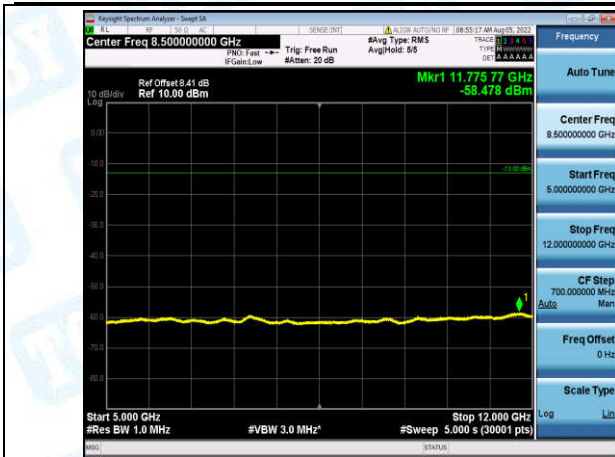

Band12-5MHz-16QAM-23155-1-0-High-30-1000--35.53-PASS

Band12-5MHz-16QAM-23155-1-0-High-5000-12000--58.48-PASS