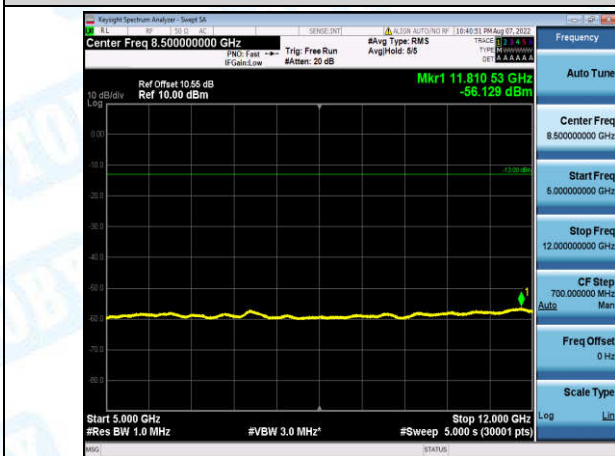

Band2-1.4MHz-16QAM-18607-1-0-Low-30-1000--33.58-PASS

Band2-1.4MHz-16QAM-18607-1-0-Low-5000-12000--56.13-PASS