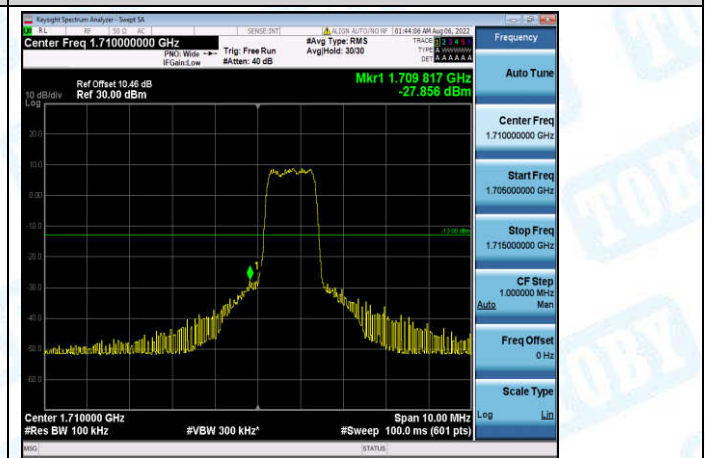

Band4-5MHz-QPSK-19975-6-0-Low--27.86-PASS