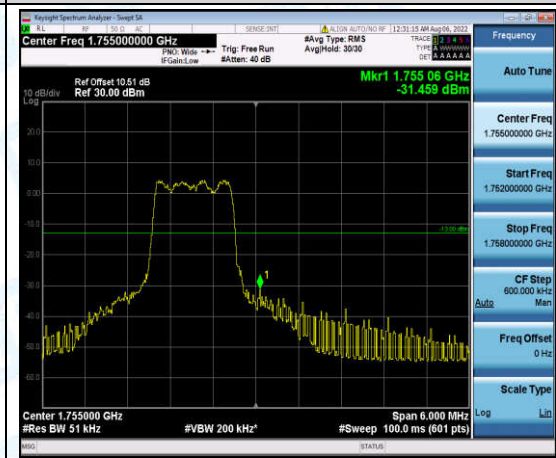

Band4-3MHz-QPSK-20385-6-0-High--31.46-PASS