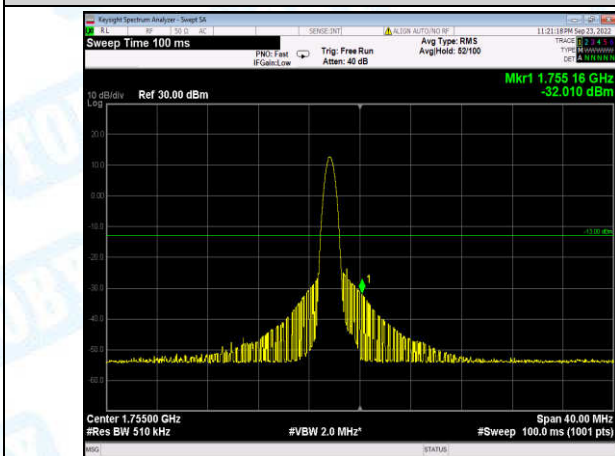

Band4-15MHz-16QAM-20025-6-0-Low--28.51-PASS

Band4-15MHz-16QAM-20325-1-0-High--41.58-PASS

Band4-15MHz-16QAM-20325-6-0-High--30.13-PASS

Band4-20MHz-QPSK-20050-1-0-Low--29.61-PASS

Band4-20MHz-QPSK-20050-6-0-Low--31.42-PASS