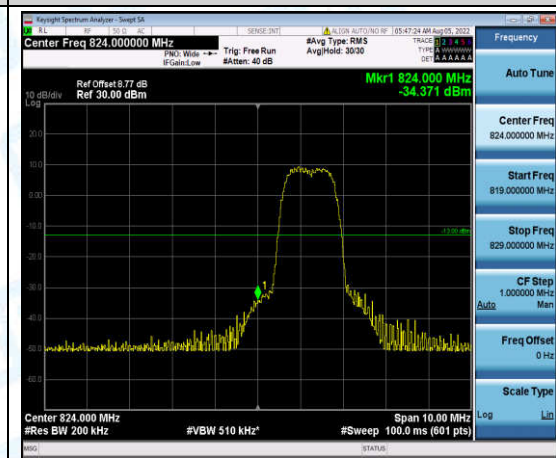

Band5-10MHz-QPSK-20450-1-0-Low--32.35-PASS

Band5-10MHz-QPSK-20450-6-0-Low--33.03-PASS

Band5-10MHz-QPSK-20600-1-0-High--41.76-PASS

Band5-10MHz-QPSK-20600-6-0-High--33.28-PASS

Band5-10MHz-16QAM-20450-1-0-Low--34.95-PASS