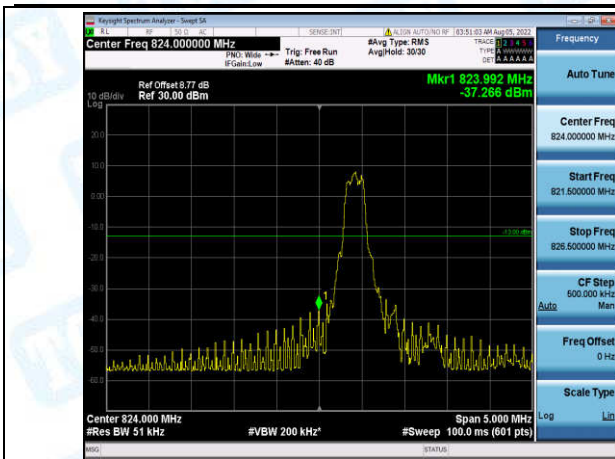

Band5-3MHz-QPSK-20415-1-0-Low--37.27-PASS