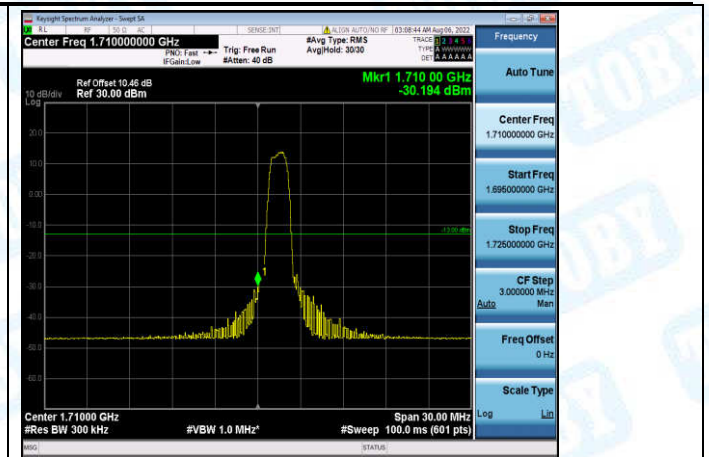

Band4-10MHz-QPSK-20350-6-0-High--30.01-PASS

Band4-10MHz-16QAM-20000-1-0-Low--31.77-PASS

Band4-10MHz-16QAM-20000-6-0-Low--29.04-PASS

Band4-10MHz-16QAM-20350-1-0-High--33.64-PASS

Band4-10MHz-16QAM-20350-6-0-High--31.53-PASS