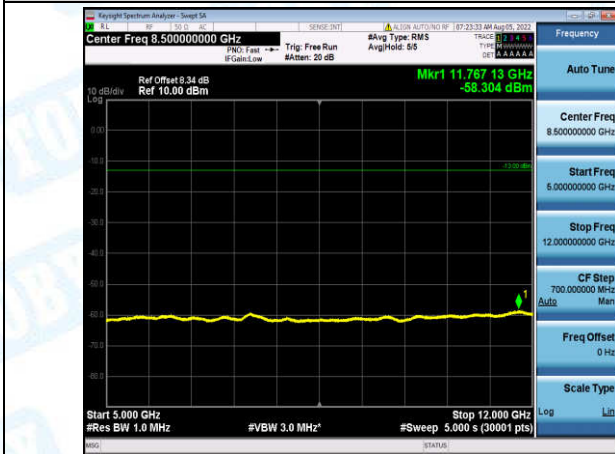

Band12-1.4MHz-16QAM-23017-1-0-Low-5000-12000--58.3-PASS