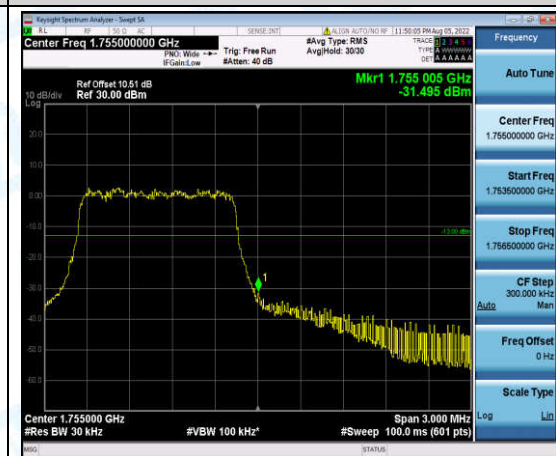

Band4-1.4MHz-QPSK-20393-1-0-High--38.72-PASS

Band4-1.4MHz-QPSK-20393-6-0-High--31.70-PASS

Band4-1.4MHz-16QAM-19957-1-0-Low--26.43-PASS

Band4-1.4MHz-16QAM-19957-6-0-Low--31.75-PASS

Band4-1.4MHz-16QAM-20393-1-0-High--38.47-PASS