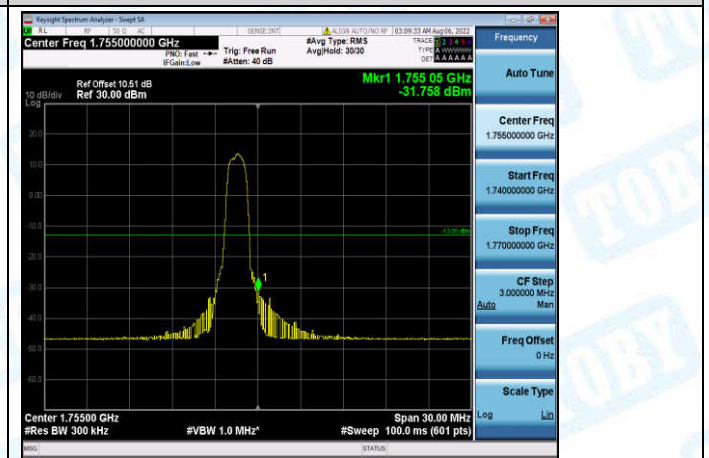

Band4-15MHz-QPSK-20325-6-0-High--31.76-PASS