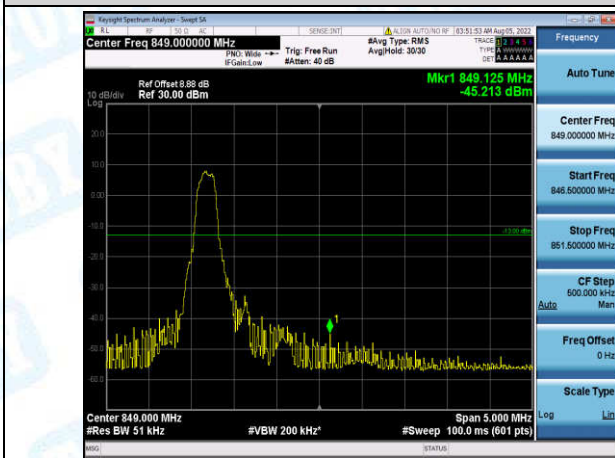

Band5-3MHz-QPSK-20635-1-0-High--45.21-PASS