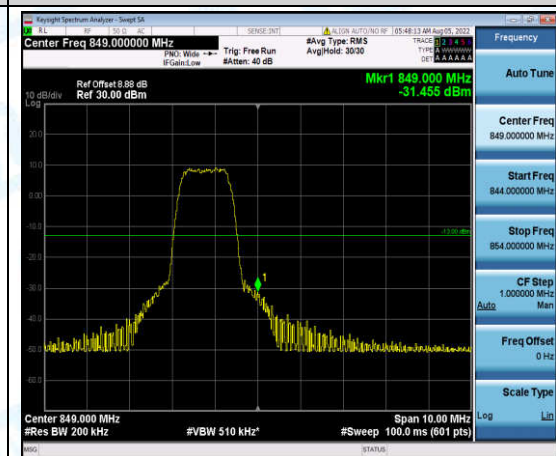

Band5-10MHz-16QAM-20600-6-0-High--31.45-PASS