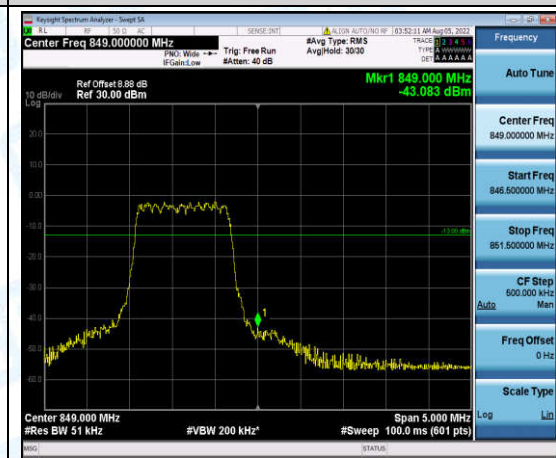

Band5-3MHz-QPSK-20635-6-0-High--43.08-PASS