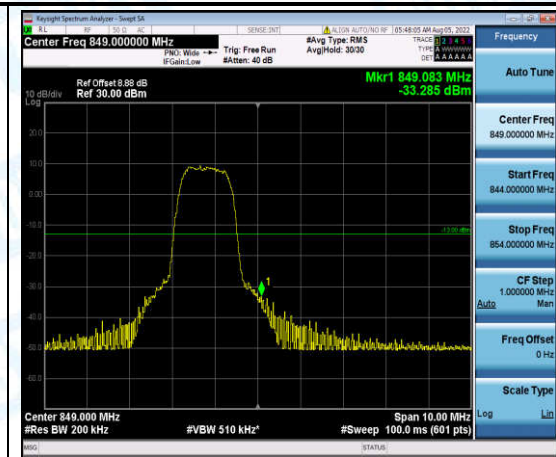

Band5-10MHz-QPSK-20600-6-0-High--33.28-PASS