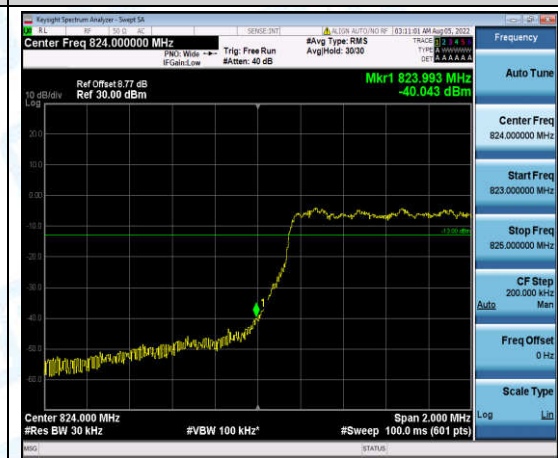

Band4-20MHz-16QAM-20300-6-0-High--25.53-PASS

Band5-1.4MHz-QPSK-20407-1-0-Low--32.66-PASS

Band5-1.4MHz-QPSK-20407-6-0-Low--38.40-PASS

Band5-1.4MHz-QPSK-20643-1-0-High--46.75-PASS

Band5-1.4MHz-QPSK-20643-6-0-High--37.55-PASS