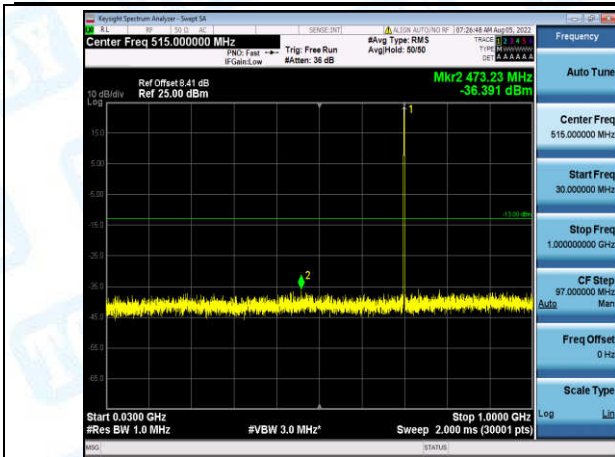

Band12-1.4MHz-16QAM-23095-1-0-Low-30-1000--36.39-PASS