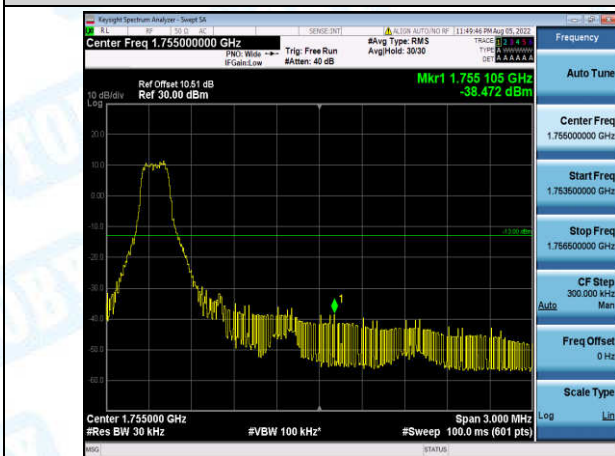

Band4-1.4MHz-QPSK-20393-1-0-High--38.72-PASS

Band4-1.4MHz-QPSK-20393-6-0-High--31.70-PASS

Band4-1.4MHz-16QAM-19957-1-0-Low--26.43-PASS

Band4-1.4MHz-16QAM-19957-6-0-Low--31.75-PASS

Band4-1.4MHz-16QAM-20393-1-0-High--38.47-PASS