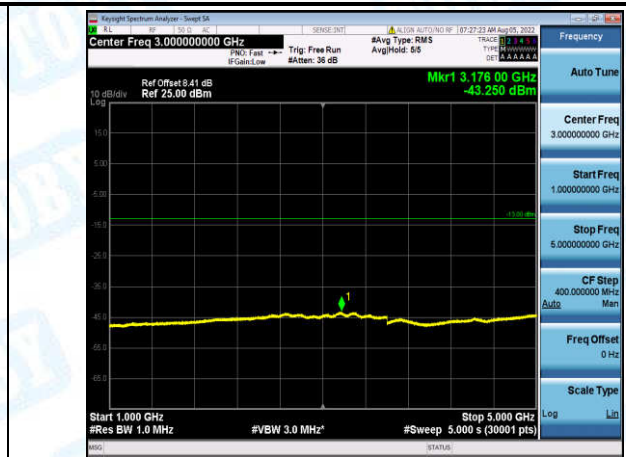

Band12-1.4MHz-16QAM-23095-1-0-Low-1000-5000--43.25-PASS