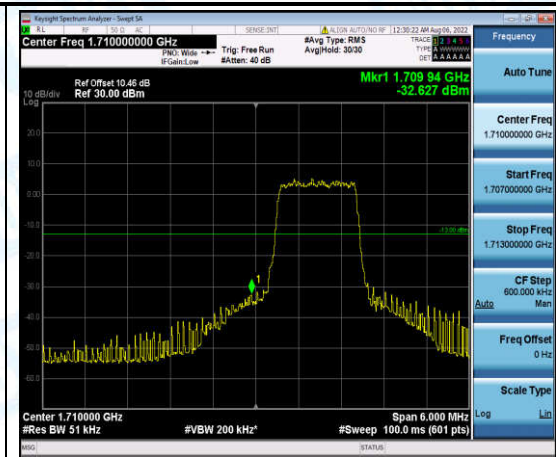

Band4-3MHz-QPSK-19965-6-0-Low--32.63-PASS