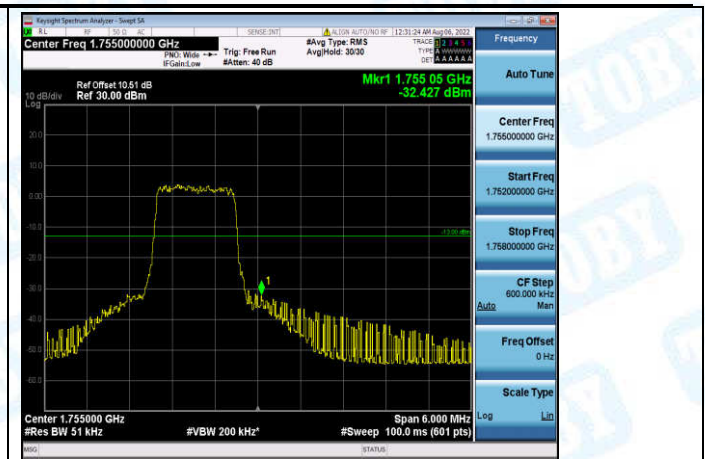

Band4-3MHz-16QAM-20385-6-0-High--32.43-PASS