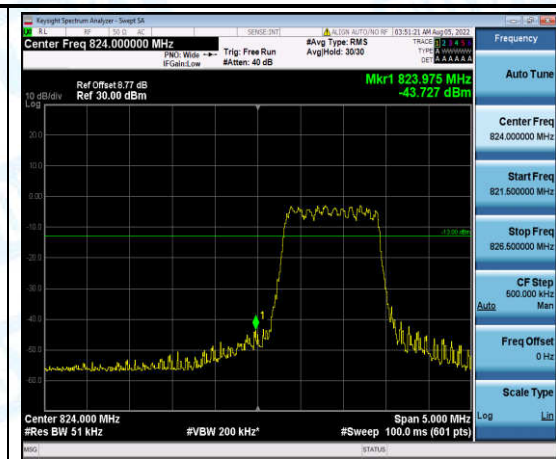

Band5-1.4MHz-16QAM-20407-1-0-Low--33.56-PASS

Band5-1.4MHz-16QAM-20407-6-0-Low--40.04-PASS

Band5-1.4MHz-16QAM-20643-1-0-High--47.25-PASS

Band5-1.4MHz-16QAM-20643-6-0-High--37.75-PASS

Band5-3MHz-QPSK-20415-1-0-Low--37.27-PASS