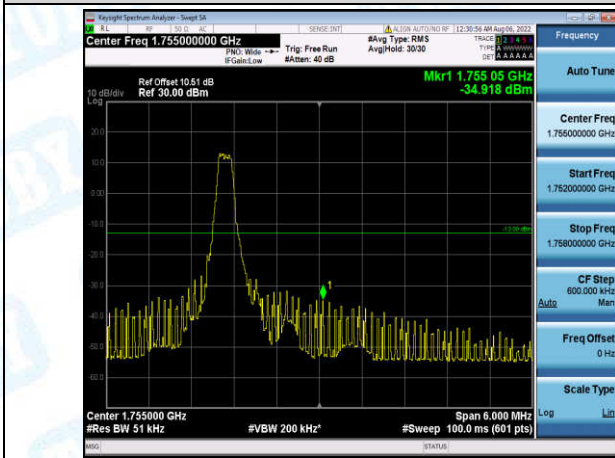

Band4-3MHz-QPSK-20385-1-0-High--34.92-PASS