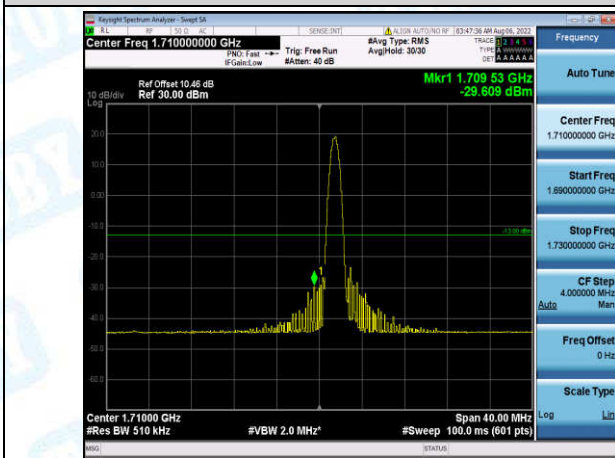

Band4-20MHz-QPSK-20050-1-0-Low--29.61-PASS