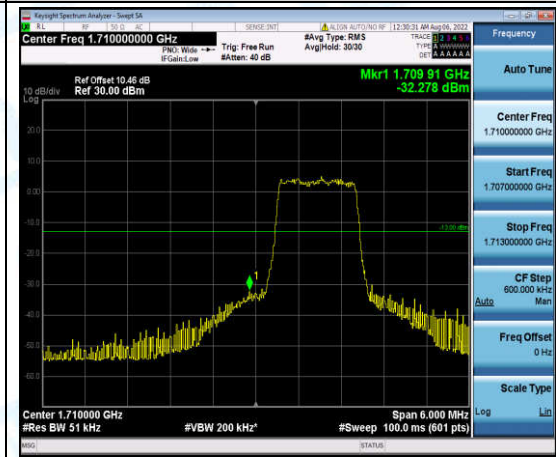

Band4-1.4MHz-16QAM-20393-6-0-High--31.50-PASS

Band4-3MHz-QPSK-19965-1-0-Low--32.64-PASS

Band4-3MHz-QPSK-19965-6-0-Low--32.63-PASS

Band4-3MHz-QPSK-20385-1-0-High--34.92-PASS

Band4-3MHz-QPSK-20385-6-0-High--31.46-PASS