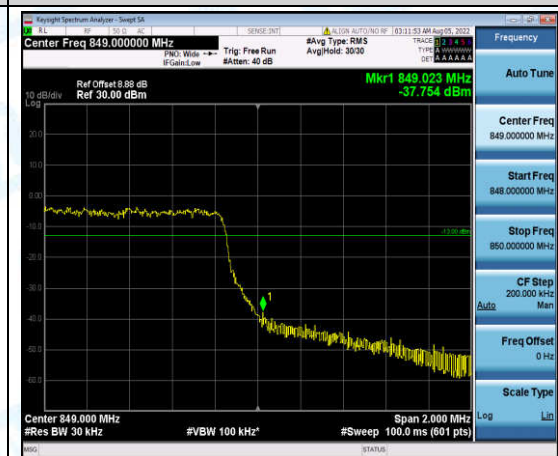

Band5-1.4MHz-16QAM-20643-6-0-High--37.75-PASS