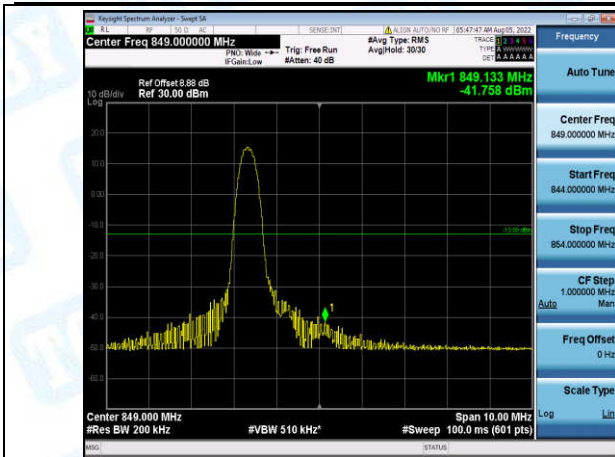

Band5-10MHz-QPSK-20600-1-0-High--41.76-PASS