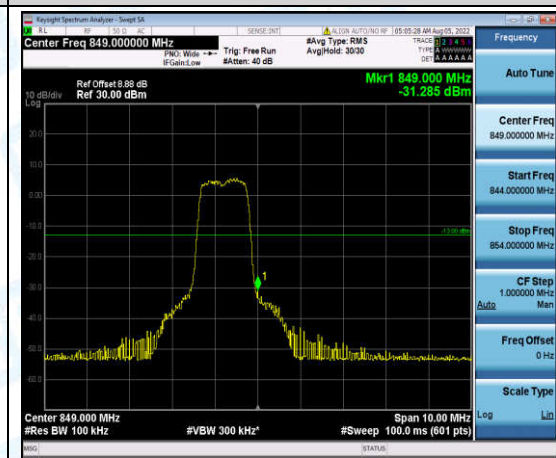

Band5-5MHz-QPSK-20625-6-0-High--33.04-PASS

Band5-5MHz-16QAM-20425-1-0-Low--28.80-PASS

Band5-5MHz-16QAM-20425-6-0-Low--33.59-PASS

Band5-5MHz-16QAM-20625-1-0-High--44.07-PASS

Band5-5MHz-16QAM-20625-6-0-High--31.29-PASS