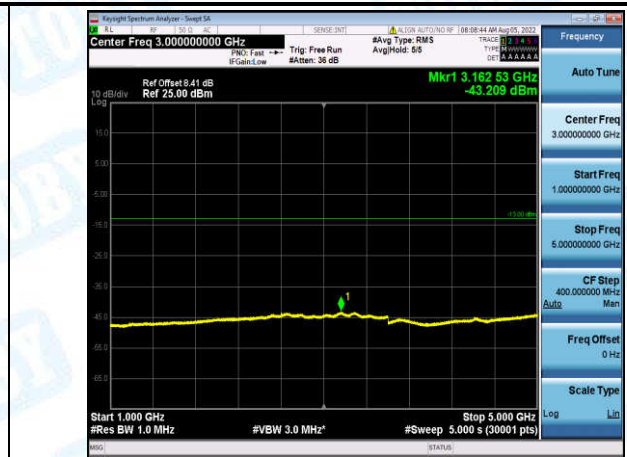

Band12-3MHz-QPSK-23095-1-0-Low-1000-5000--43.21-PASS