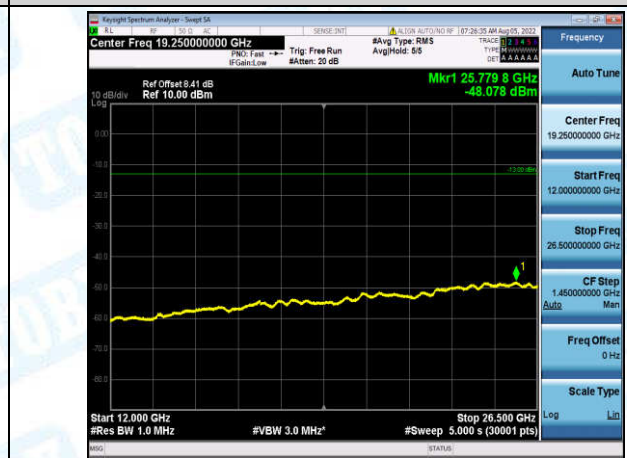

Band12-1.4MHz-QPSK-23095-1-0-Low-12000-26500--48.08-PASS