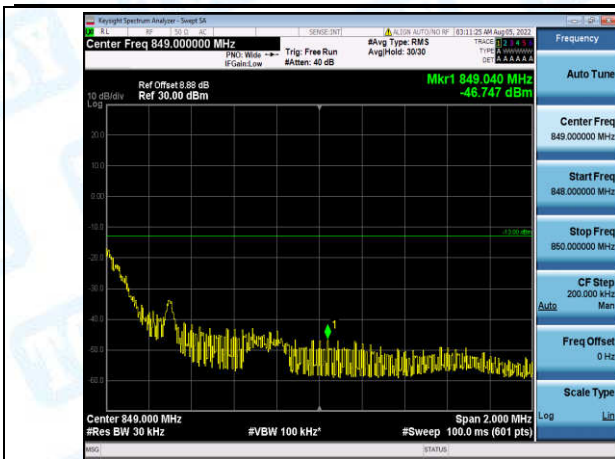

Band5-1.4MHz-QPSK-20643-1-0-High--46.75-PASS