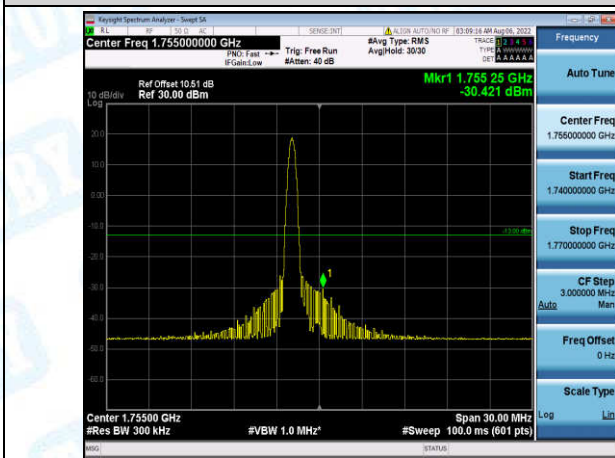

Band4-15MHz-QPSK-20325-1-0-High--30.42-PASS