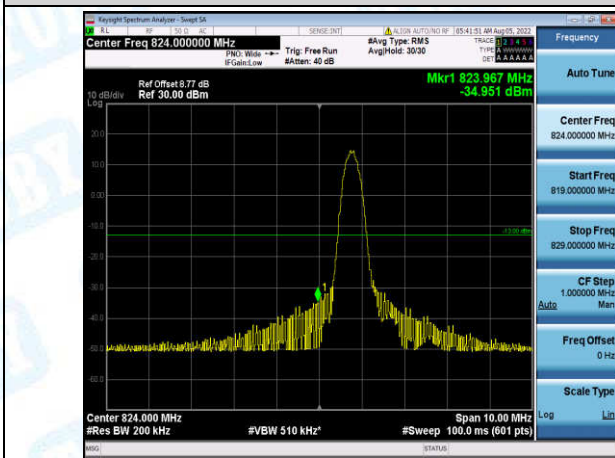

Band5-10MHz-QPSK-20450-1-0-Low--32.35-PASS

Band5-10MHz-QPSK-20450-6-0-Low--33.03-PASS

Band5-10MHz-QPSK-20600-1-0-High--41.76-PASS

Band5-10MHz-QPSK-20600-6-0-High--33.28-PASS

Band5-10MHz-16QAM-20450-1-0-Low--34.95-PASS