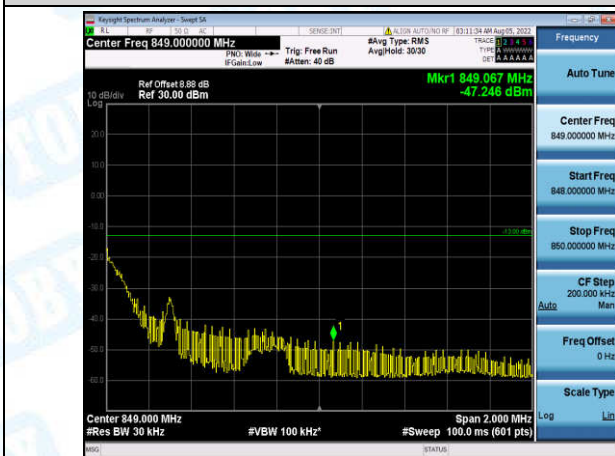

Band5-1.4MHz-16QAM-20643-1-0-High--47.25-PASS