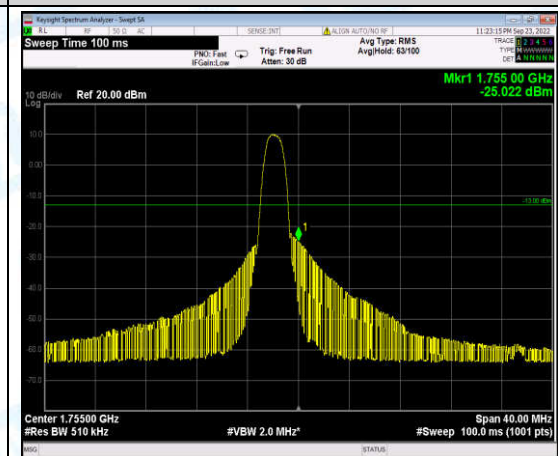

Band4-20MHz-QPSK-20300-6-0-High--25.02-PASS