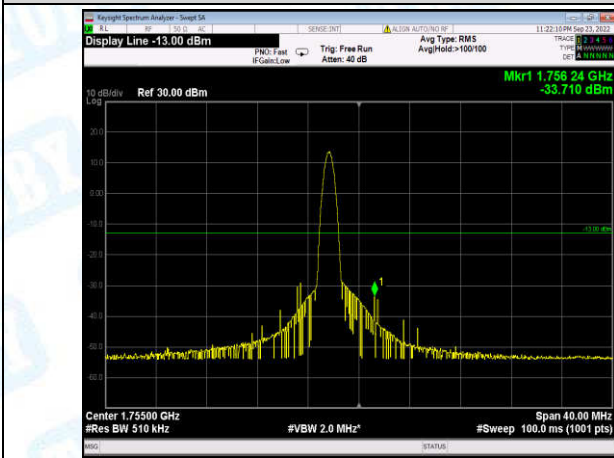

Band4-20MHz-QPSK-20300-1-0-High--32.01-PASS

Band4-20MHz-QPSK-20300-6-0-High--25.02-PASS

Band4-20MHz-16QAM-20050-1-0-Low--29.36-PASS

Band4-20MHz-16QAM-20050-6-0-Low--32.46-PASS

Band4-20MHz-16QAM-20300-1-0-High--33.71-PASS