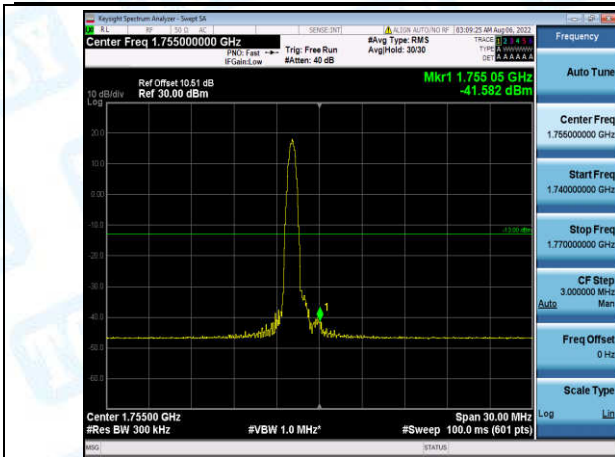

Band4-15MHz-16QAM-20325-1-0-High--41.58-PASS