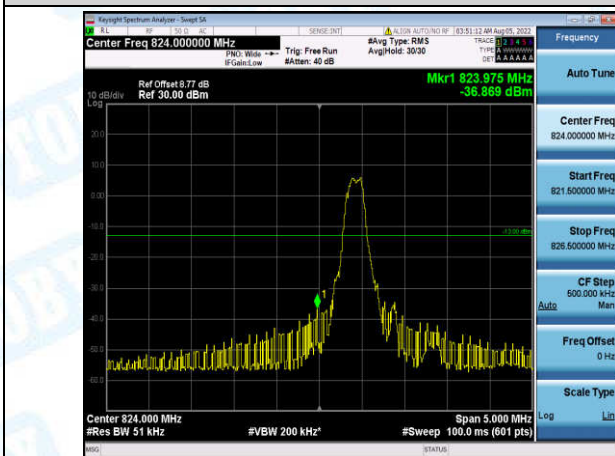

Band5-3MHz-16QAM-20415-1-0-Low--36.87-PASS