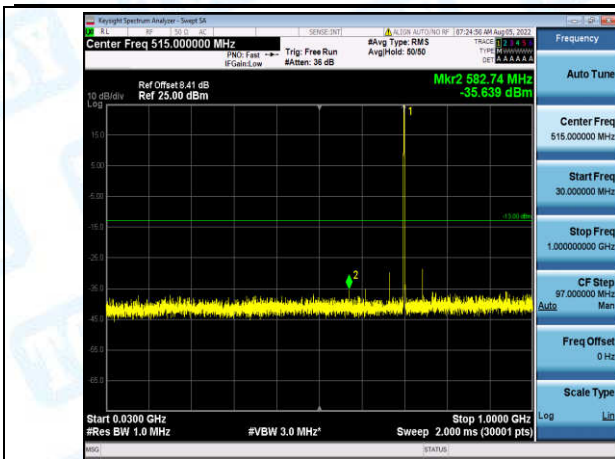

Band12-1.4MHz-QPSK-23095-1-0-Low-30-1000--35.64-PASS