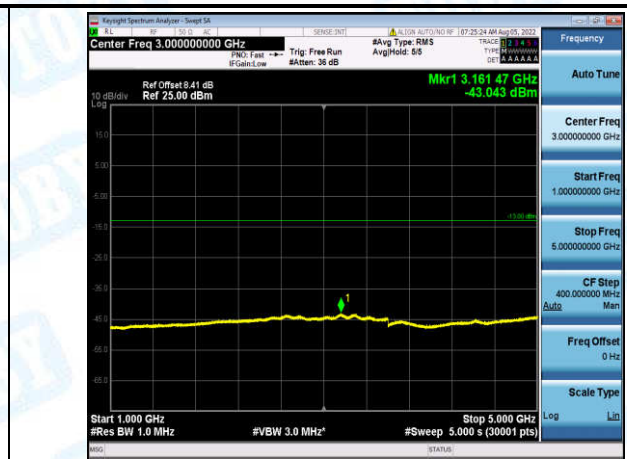

Band12-1.4MHz-QPSK-23095-1-0-Low-1000-5000--43.04-PASS