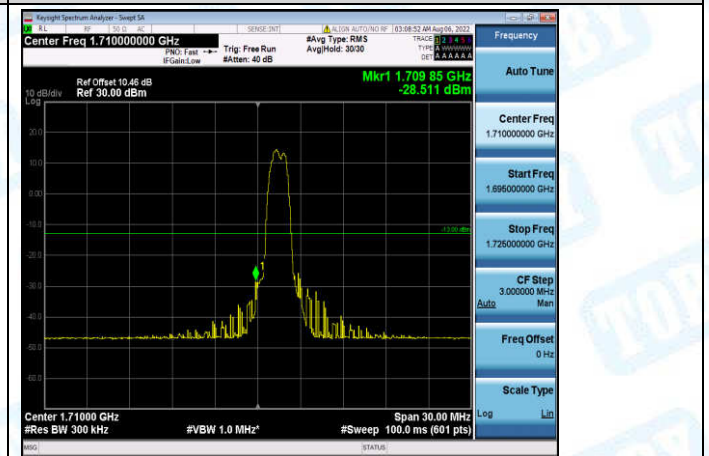

Band4-15MHz-16QAM-20025-6-0-Low--28.51-PASS