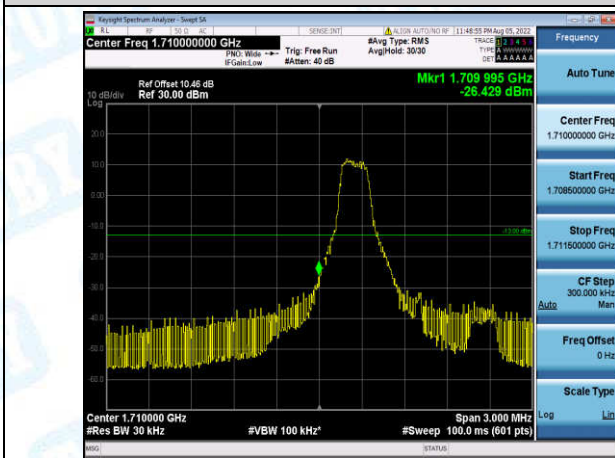

Band4-1.4MHz-QPSK-20393-1-0-High--38.72-PASS

Band4-1.4MHz-QPSK-20393-6-0-High--31.70-PASS

Band4-1.4MHz-16QAM-19957-1-0-Low--26.43-PASS

Band4-1.4MHz-16QAM-19957-6-0-Low--31.75-PASS

Band4-1.4MHz-16QAM-20393-1-0-High--38.47-PASS