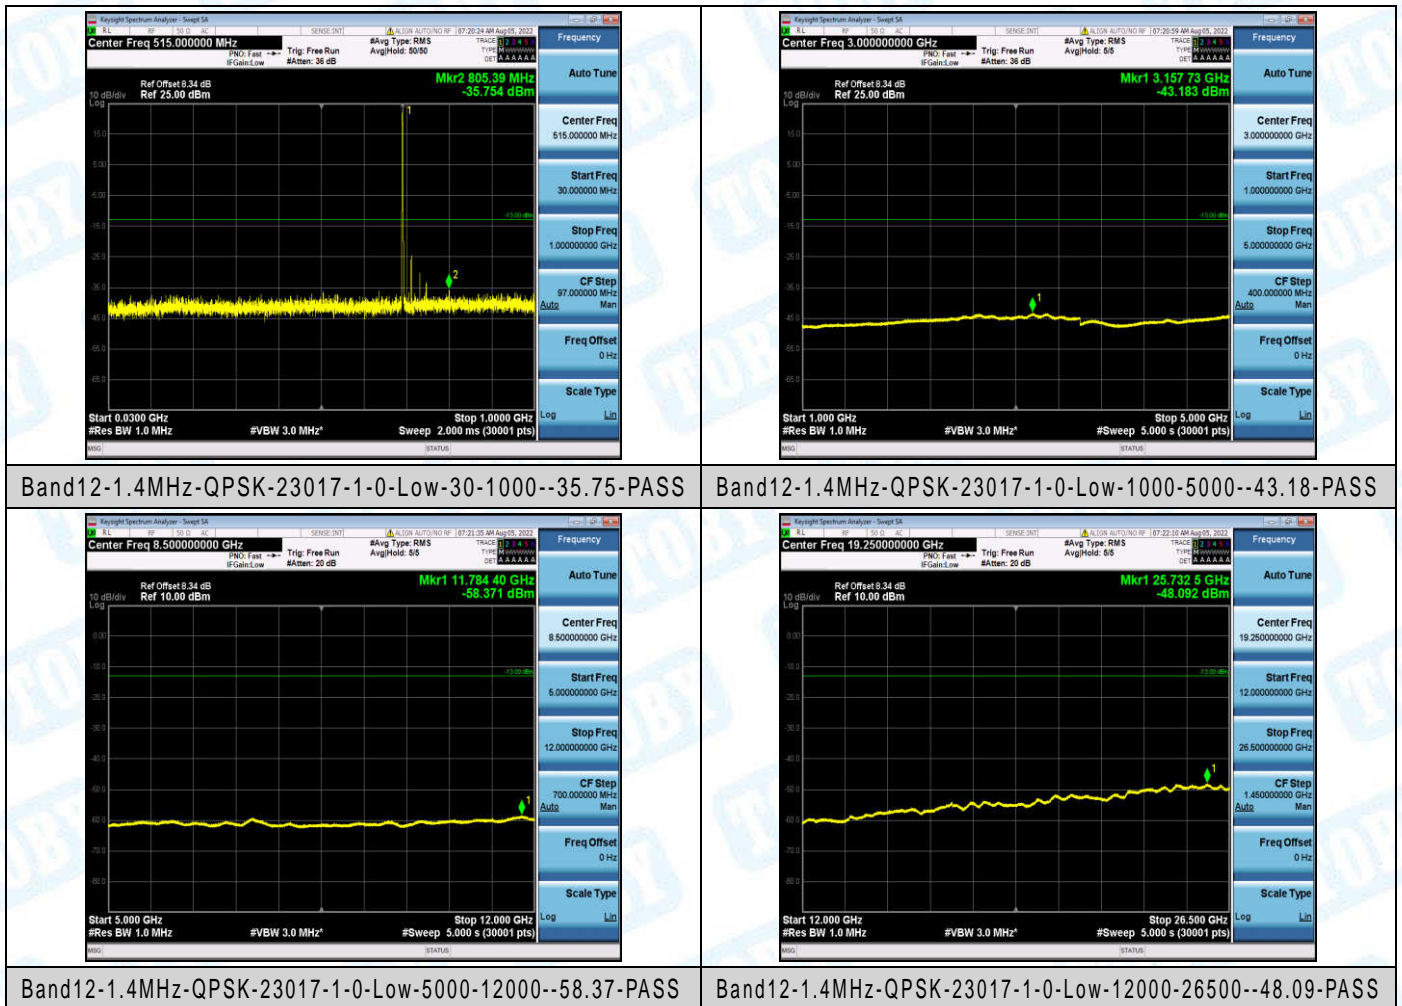

Band5	10MHz	20525	16QAM	1	0	Low	30	1000	-35.31	PASS
Band5	10MHz	20525	16QAM	1	0	Low	1000	5000	-39.82	PASS
Band5	10MHz	20525	16QAM	1	0	Low	5000	12000	-58.1	PASS
Band5	10MHz	20525	16QAM	1	0	Low	12000	26500	-47.85	PASS
Band5	10MHz	20600	16QAM	1	0	High	30	1000	-35.3	PASS
Band5	10MHz	20600	16QAM	1	0	High	1000	5000	-42.15	PASS
Band5	10MHz	20600	16QAM	1	0	High	5000	12000	-49.9	PASS
Band5	10MHz	20600	16QAM	1	0	High	12000	26500	-47.63	PASS

Test Graphs