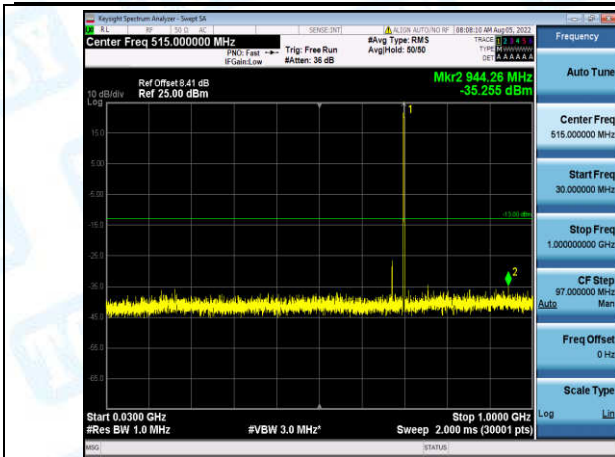

Band12-3MHz-QPSK-23095-1-0-Low-30-1000--35.26-PASS