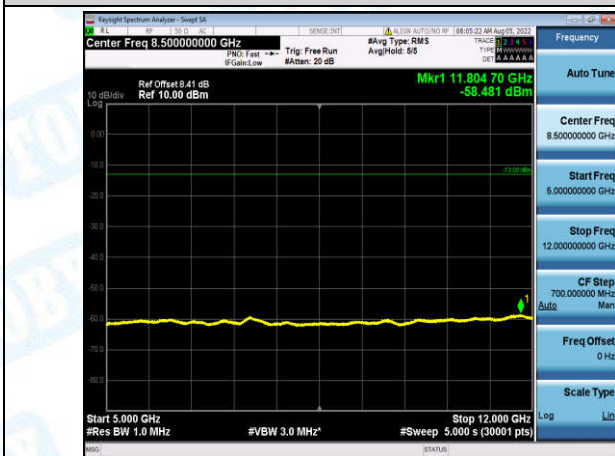

Band12-3MHz-QPSK-23025-1-0-Low-5000-12000--58.48-PASS