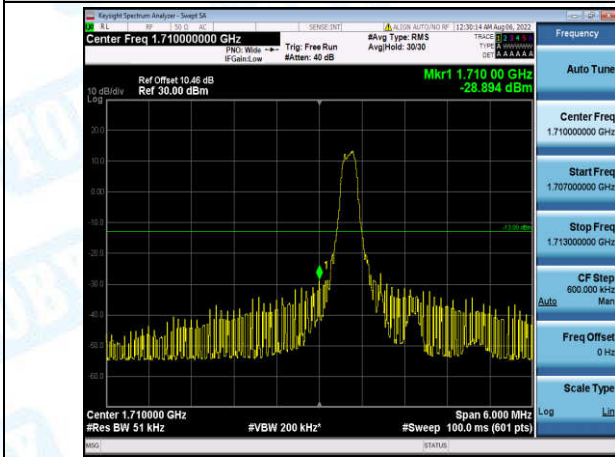

Band4-1.4MHz-16QAM-20393-6-0-High--31.50-PASS

Band4-3MHz-QPSK-19965-1-0-Low--32.64-PASS

Band4-3MHz-QPSK-19965-6-0-Low--32.63-PASS

Band4-3MHz-QPSK-20385-1-0-High--34.92-PASS

Band4-3MHz-QPSK-20385-6-0-High--31.46-PASS