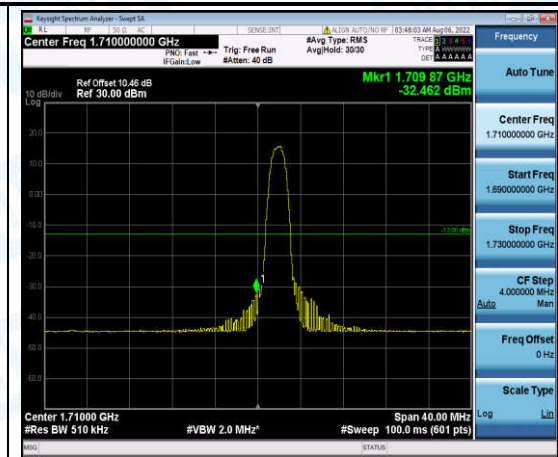

Band4-20MHz-16QAM-20050-6-0-Low--32.46-PASS