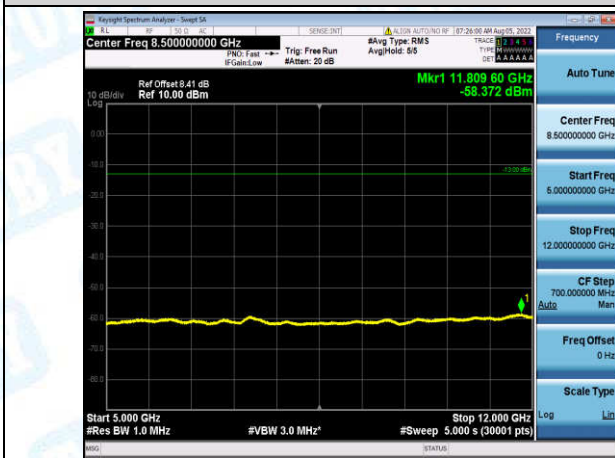

Band12-1.4MHz-QPSK-23095-1-0-Low-5000-12000--58.37-PASS