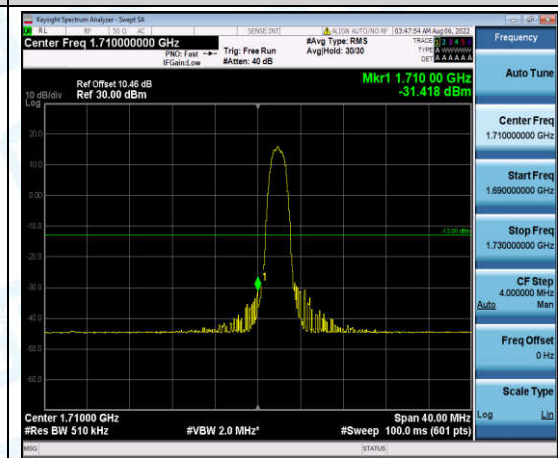

Band4-15MHz-16QAM-20025-6-0-Low--28.51-PASS

Band4-15MHz-16QAM-20325-1-0-High--41.58-PASS

Band4-15MHz-16QAM-20325-6-0-High--30.13-PASS

Band4-20MHz-QPSK-20050-1-0-Low--29.61-PASS

Band4-20MHz-QPSK-20050-6-0-Low--31.42-PASS