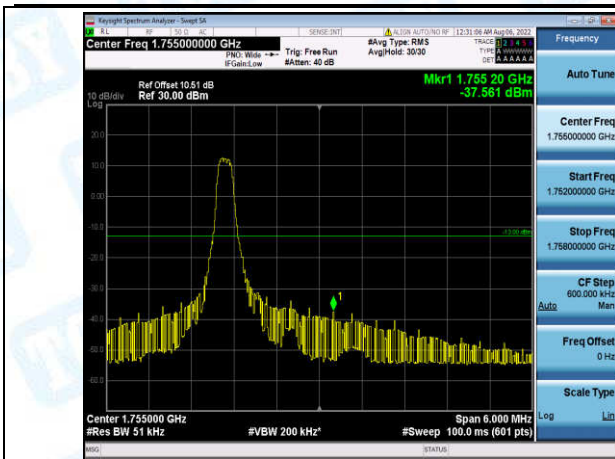

Band4-3MHz-16QAM-20385-1-0-High--37.56-PASS