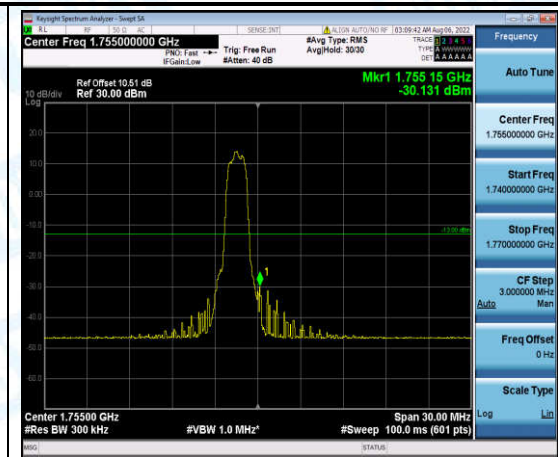

Band4-15MHz-16QAM-20325-6-0-High--30.13-PASS