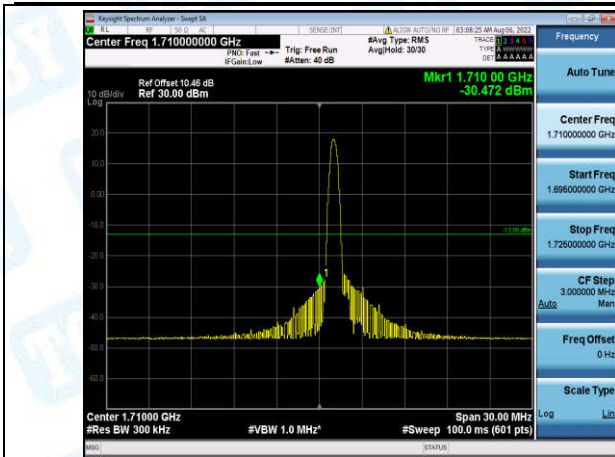

Band4-10MHz-QPSK-20350-6-0-High--30.01-PASS

Band4-10MHz-16QAM-20000-1-0-Low--31.77-PASS

Band4-10MHz-16QAM-20000-6-0-Low--29.04-PASS

Band4-10MHz-16QAM-20350-1-0-High--33.64-PASS

Band4-10MHz-16QAM-20350-6-0-High--31.53-PASS