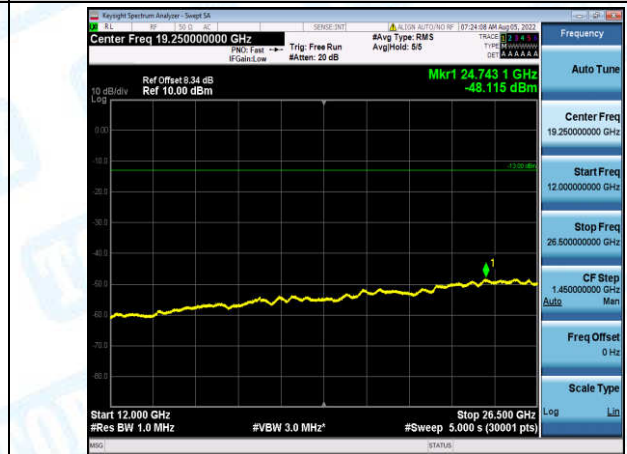

Band12-1.4MHz-16QAM-23017-1-0-Low-12000-26500--48.12-PASS