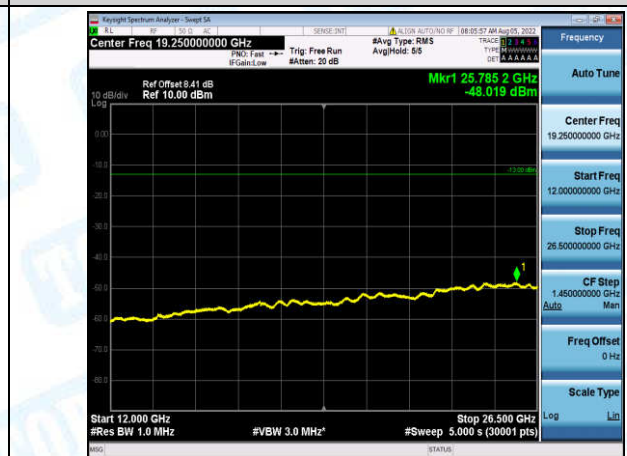

Band12-3MHz-QPSK-23025-1-0-Low-12000-26500--48.02-PASS