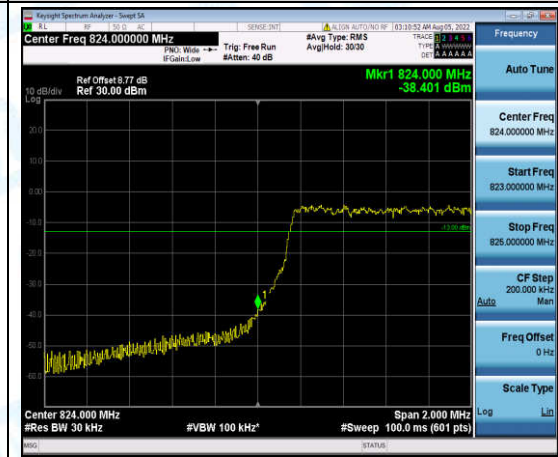

Band5-1.4MHz-QPSK-20407-6-0-Low--38.40-PASS