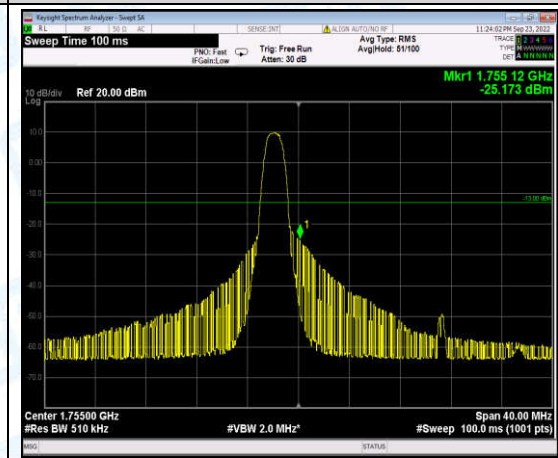

Band4-20MHz-QPSK-20300-1-0-High--32.01-PASS

Band4-20MHz-QPSK-20300-6-0-High--25.02-PASS

Band4-20MHz-16QAM-20050-1-0-Low--29.36-PASS

Band4-20MHz-16QAM-20050-6-0-Low--32.46-PASS

Band4-20MHz-16QAM-20300-1-0-High--33.71-PASS