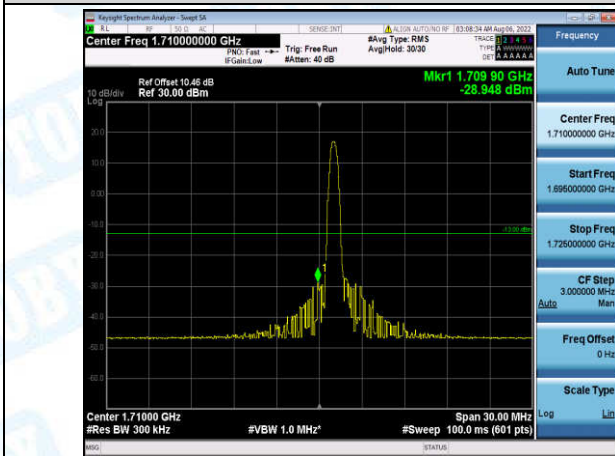

Band4-15MHz-16QAM-20025-1-0-Low--28.95-PASS