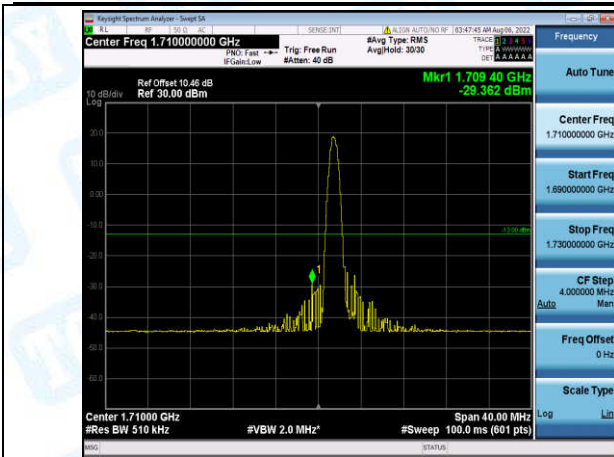

Band4-20MHz-16QAM-20050-1-0-Low--29.36-PASS