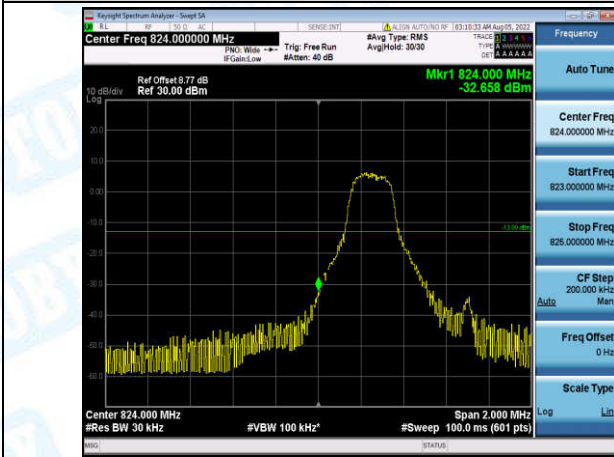

Band5-1.4MHz-QPSK-20407-1-0-Low--32.66-PASS