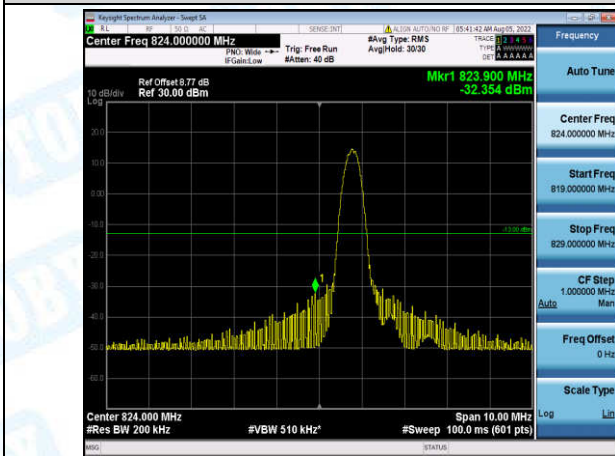

Band5-5MHz-QPSK-20625-6-0-High--33.04-PASS

Band5-5MHz-16QAM-20425-1-0-Low--28.80-PASS

Band5-5MHz-16QAM-20425-6-0-Low--33.59-PASS

Band5-5MHz-16QAM-20625-1-0-High--44.07-PASS

Band5-5MHz-16QAM-20625-6-0-High--31.29-PASS