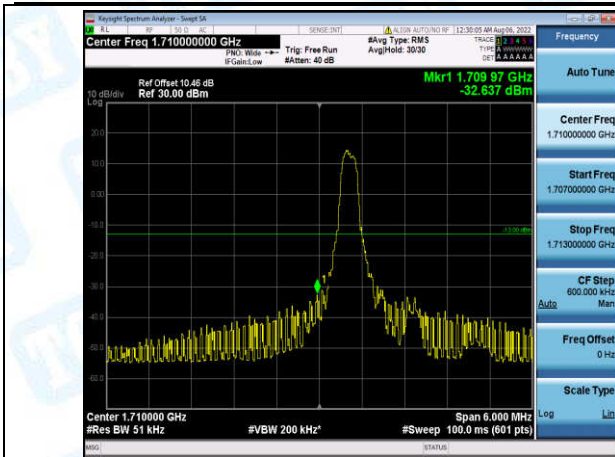

Band4-3MHz-QPSK-19965-1-0-Low--32.64-PASS