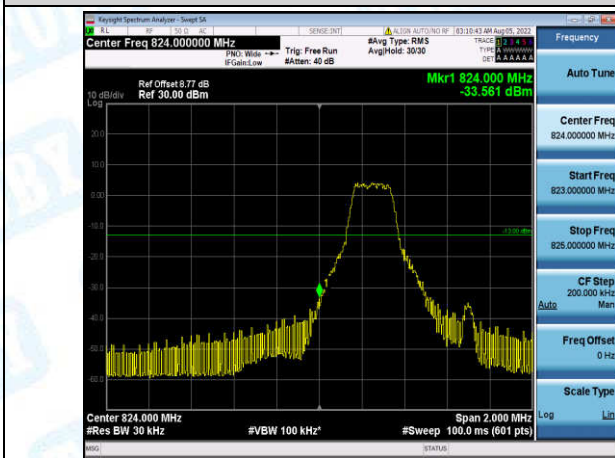

Band4-20MHz-16QAM-20300-6-0-High--25.53-PASS

Band5-1.4MHz-QPSK-20407-1-0-Low--32.66-PASS

Band5-1.4MHz-QPSK-20407-6-0-Low--38.40-PASS

Band5-1.4MHz-QPSK-20643-1-0-High--46.75-PASS

Band5-1.4MHz-QPSK-20643-6-0-High--37.55-PASS