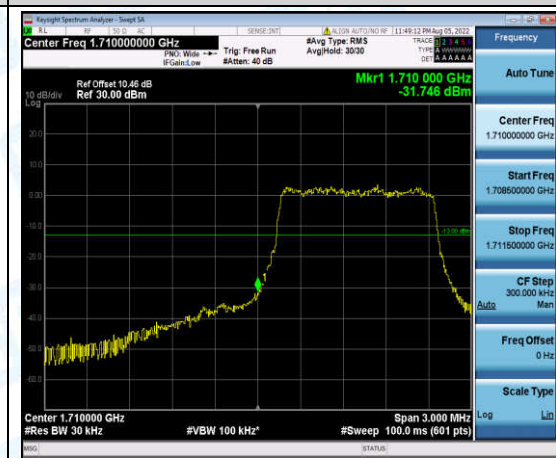

Band4-1.4MHz-QPSK-20393-1-0-High--38.72-PASS

Band4-1.4MHz-QPSK-20393-6-0-High--31.70-PASS

Band4-1.4MHz-16QAM-19957-1-0-Low--26.43-PASS

Band4-1.4MHz-16QAM-19957-6-0-Low--31.75-PASS

Band4-1.4MHz-16QAM-20393-1-0-High--38.47-PASS