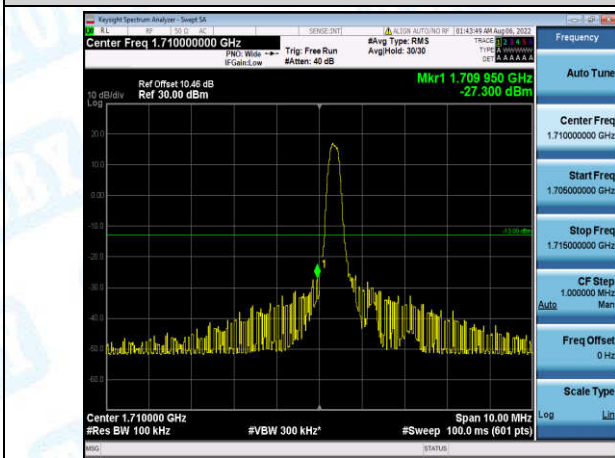

Band4-5MHz-QPSK-19975-1-0-Low--27.30-PASS