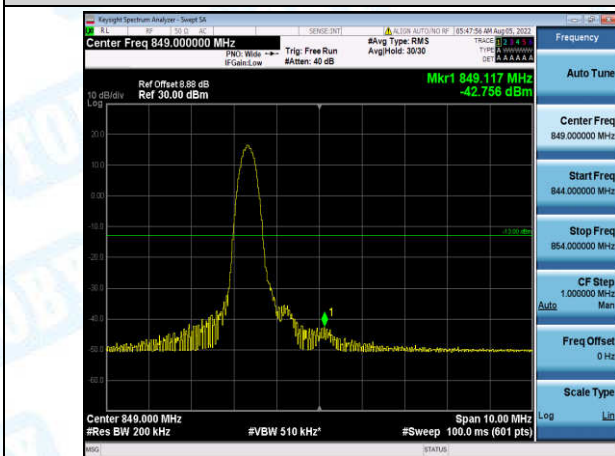

Band5-10MHz-16QAM-20600-1-0-High--42.76-PASS