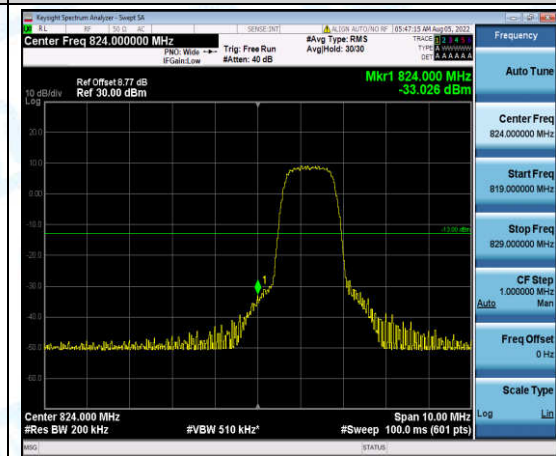

Band5-10MHz-QPSK-20450-6-0-Low--33.03-PASS