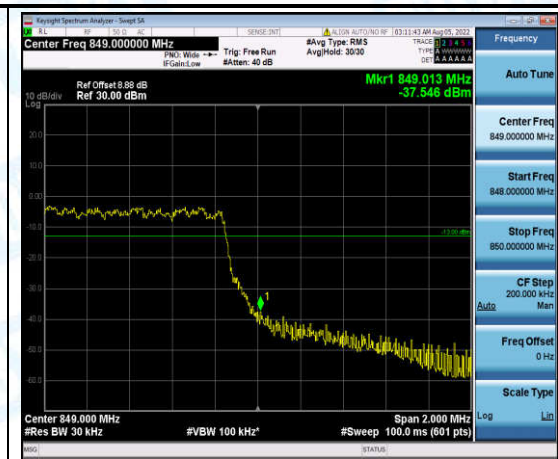

Band5-1.4MHz-QPSK-20643-6-0-High--37.55-PASS