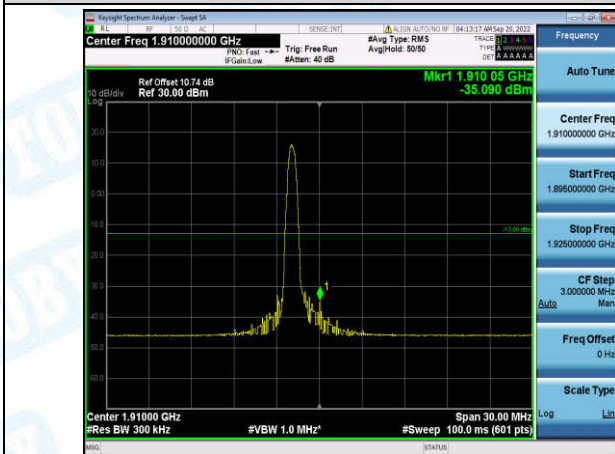

Band2-10MHz-16QAM-18650-6-0-Low--23.97-PASS

Band2-10MHz-16QAM-19150-1-0-High--35.17-PASS

Band2-10MHz-16QAM-19150-6-0-High--23.78-PASS

Band2-15MHz-QPSK-18675-1-0-Low--37.49-PASS

Band2-15MHz-QPSK-18675-6-0-Low--30.60-PASS