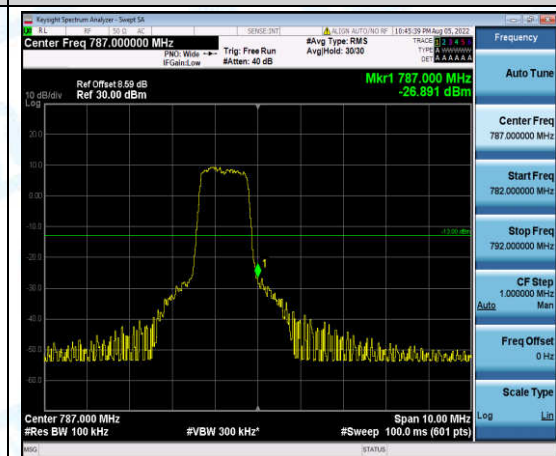

Band13-5MHz-16QAM-23205-6-0-Low--25.35-PASS

Band13-5MHz-16QAM-23255-6-0-High--26.89-PASS