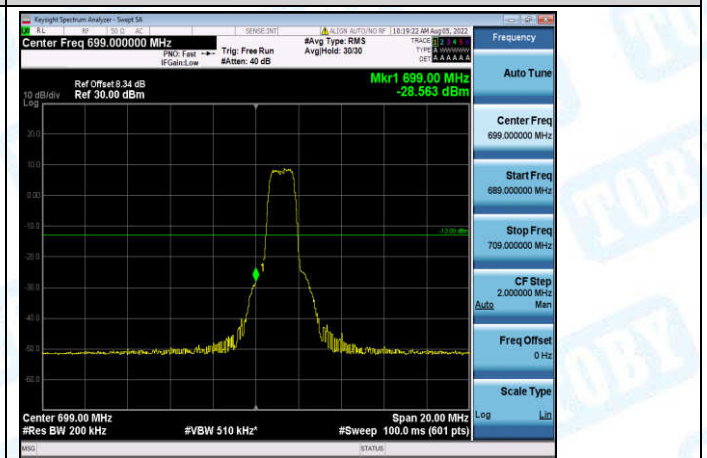

Band12-5MHz-QPSK-23155-6-0-High--25.91-PASS

Band12-5MHz-16QAM-23035-1-0-Low--28.73-PASS

Band12-5MHz-16QAM-23035-6-0-Low--26.52-PASS

Band12-5MHz-16QAM-23155-1-0-High--46.02-PASS

Band12-5MHz-16QAM-23155-6-0-High--25.11-PASS