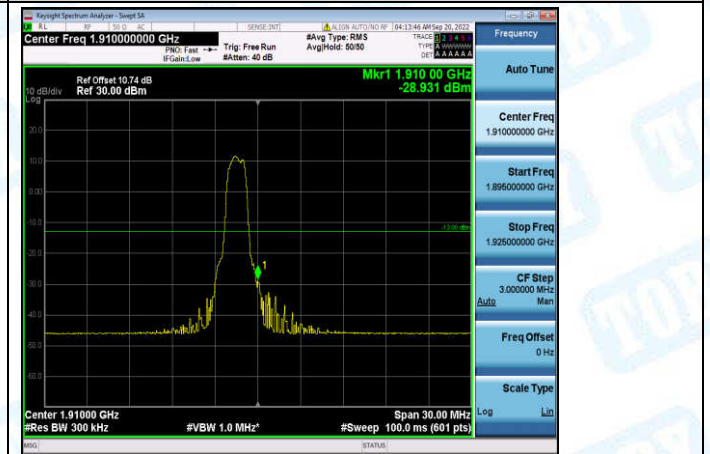

Band2-15MHz-16QAM-18675-6-0-Low--29.05-PASS

Band2-15MHz-16QAM-19125-6-0-High--28.93-PASS