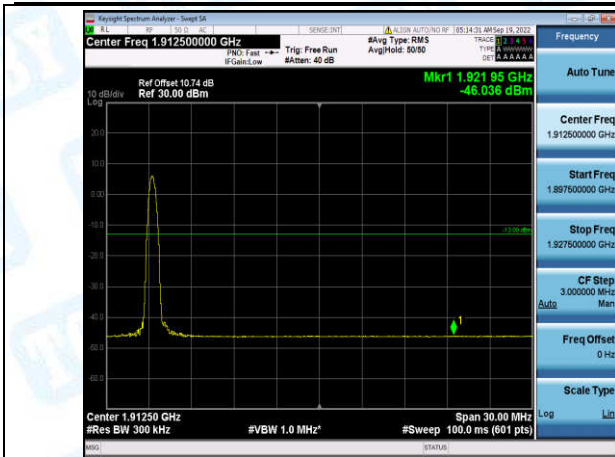

Band2-15MHz-QPSK-19125-1-0-High--35.09-PASS

Band2-15MHz-QPSK-19150-1-0-High--46.04-PASS