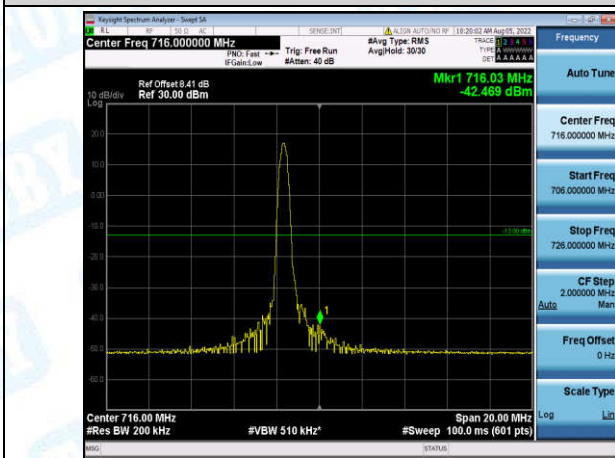

Band12-10MHz-16QAM-23060-1-0-Low--41.39-PASS

Band12-10MHz-16QAM-23130-1-0-High--42.47-PASS