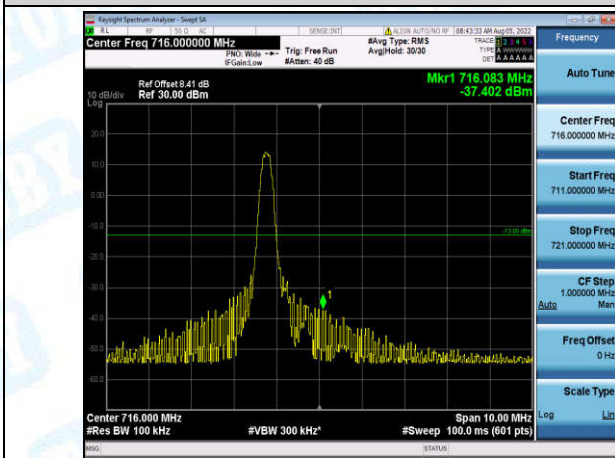

Band12-3MHz-16QAM-23165-1-0-High--44.64-PASS

Band12-3MHz-16QAM-23165-6-0-High--31.50-PASS

Band12-5MHz-QPSK-23035-1-0-Low--30.45-PASS

Band12-5MHz-QPSK-23035-6-0-Low--26.87-PASS

Band12-5MHz-QPSK-23155-1-0-High--37.40-PASS