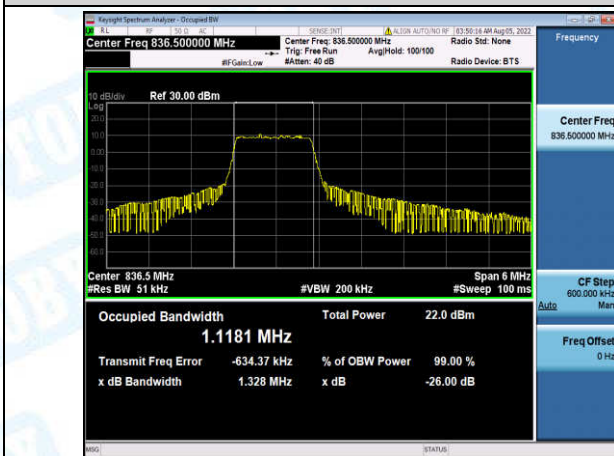

Band5-1.4MHz-16QAM-20643-6-0-High-1.0969-1.291-PASS

Band5-3MHz-QPSK-20415-6-0-Low-1.1203-1.380-PASS

Band5-3MHz-QPSK-20525-6-0-Low-1.1127-1.312-PASS

Band5-3MHz-QPSK-20635-6-0-High-1.1242-1.347-PASS

Band5-3MHz-16QAM-20415-6-0-Low-1.1149-1.385-PASS