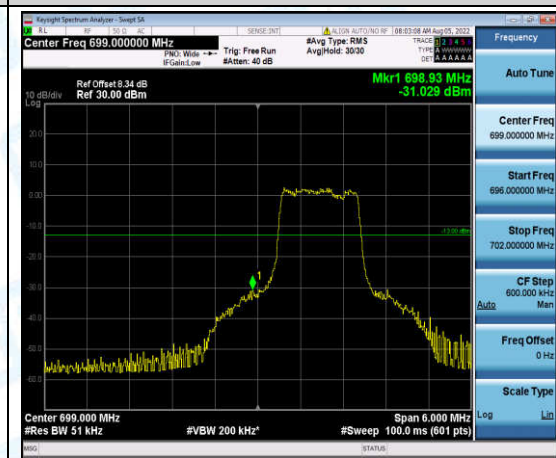

Band12-3MHz-QPSK-23025-6-0-Low--30.52-PASS

Band12-3MHz-QPSK-23165-1-0-High--45.04-PASS

Band12-3MHz-QPSK-23165-6-0-High--30.20-PASS

Band12-3MHz-16QAM-23025-1-0-Low--35.87-PASS

Band12-3MHz-16QAM-23025-6-0-Low--31.03-PASS