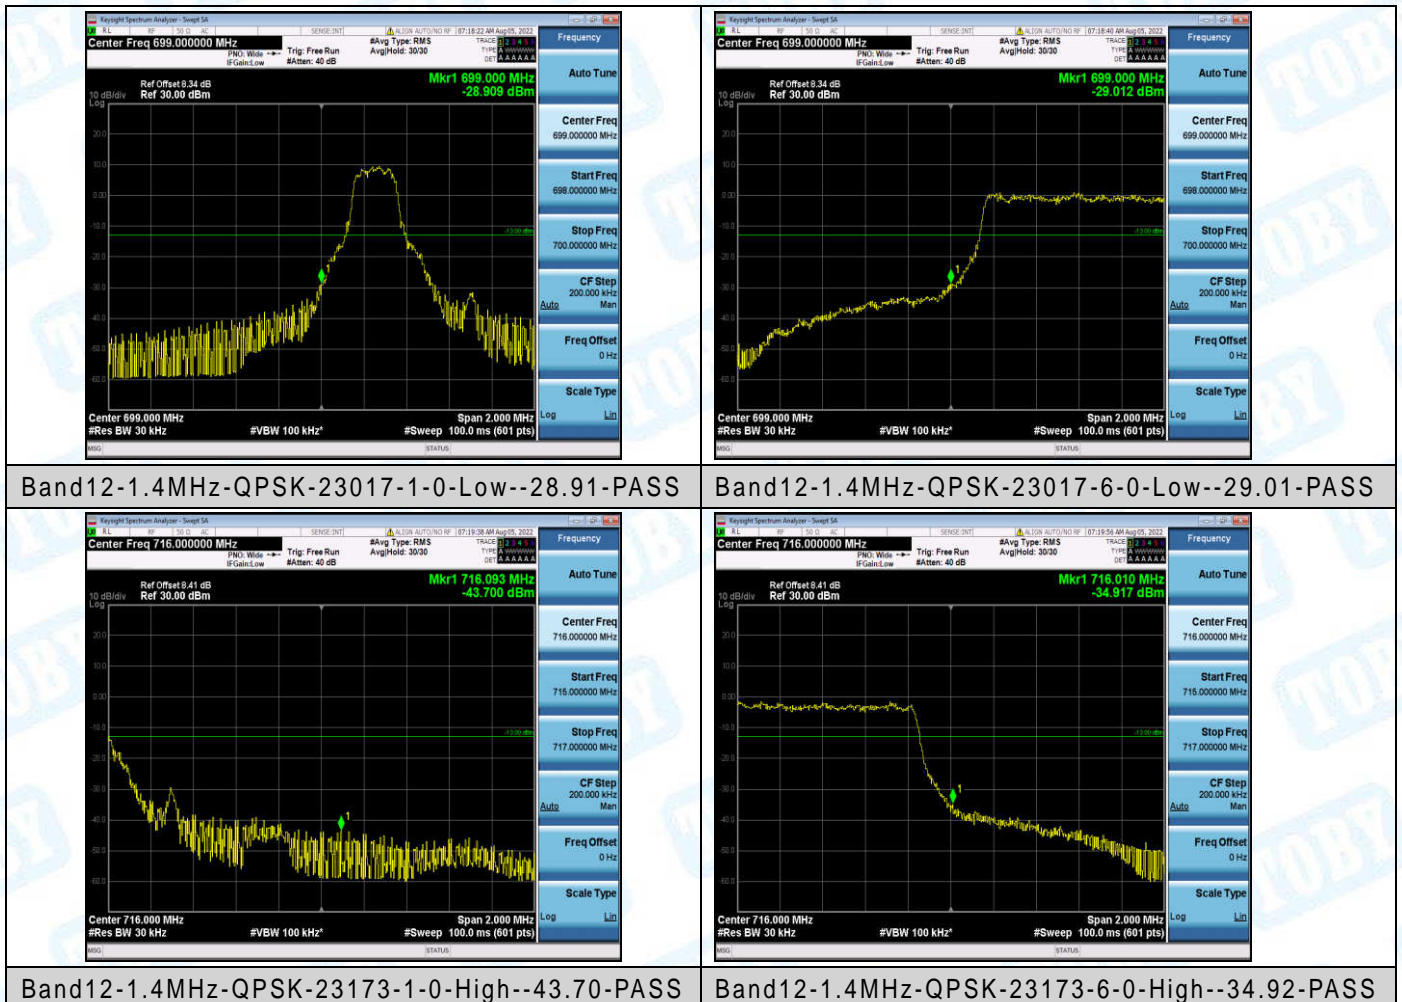

Band5	5MHz	20425	16QAM	1	0	Low	-28.80	PASS
Band5	5MHz	20425	16QAM	6	0	Low	-33.59	PASS
Band5	5MHz	20625	16QAM	1	0	High	-44.07	PASS
Band5	5MHz	20625	16QAM	6	0	High	-31.29	PASS
Band5	10MHz	20450	QPSK	1	0	Low	-32.35	PASS
Band5	10MHz	20450	QPSK	6	0	Low	-33.03	PASS
Band5	10MHz	20600	QPSK	1	0	High	-41.76	PASS
Band5	10MHz	20600	QPSK	6	0	High	-33.28	PASS
Band5	10MHz	20450	16QAM	1	0	Low	-34.95	PASS
Band5	10MHz	20450	16QAM	6	0	Low	-34.37	PASS
Band5	10MHz	20600	16QAM	1	0	High	-42.76	PASS
Band5	10MHz	20600	16QAM	6	0	High	-31.45	PASS

Test Graphs