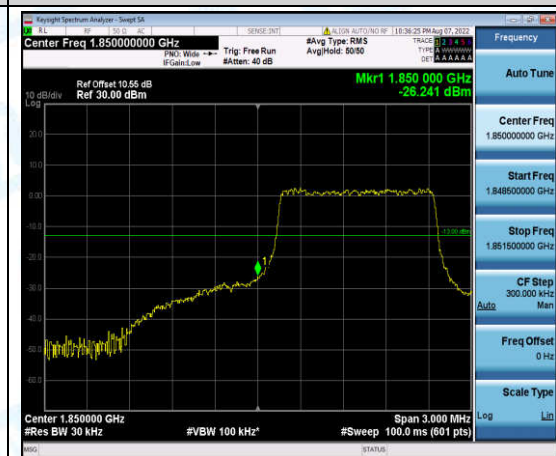

Band2-1.4MHz-QPSK-19193-6-0-High--27.78-PASS

Band2-1.4MHz-16QAM-18607-6-0-Low--26.24-PASS