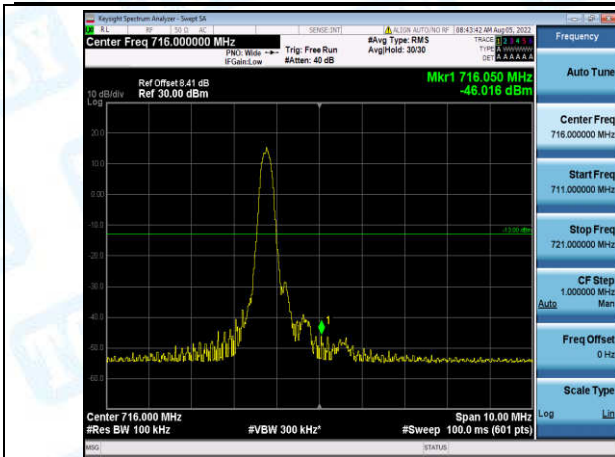

Band12-5MHz-16QAM-23035-1-0-Low--28.73-PASS

Band12-5MHz-16QAM-23155-1-0-High--46.02-PASS