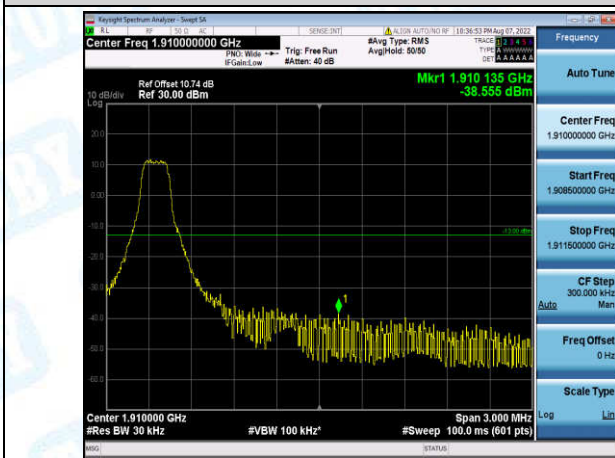

Band2-1.4MHz-QPSK-18607-1-0-Low--24.57-PASS

Band2-1.4MHz-QPSK-19193-1-0-High--38.56-PASS