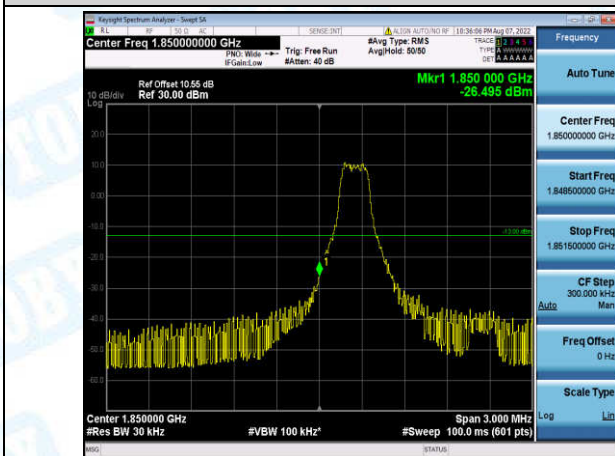

Band13-5MHz-16QAM-23255-6-0-High--26.89-PASS

Band2-1.4MHz-QPSK-18607-1-0-Low--24.57-PASS

Band2-1.4MHz-QPSK-18607-6-0-Low--27.35-PASS

Band2-1.4MHz-QPSK-19193-1-0-High--38.56-PASS

Band2-1.4MHz-QPSK-19193-6-0-High--27.78-PASS