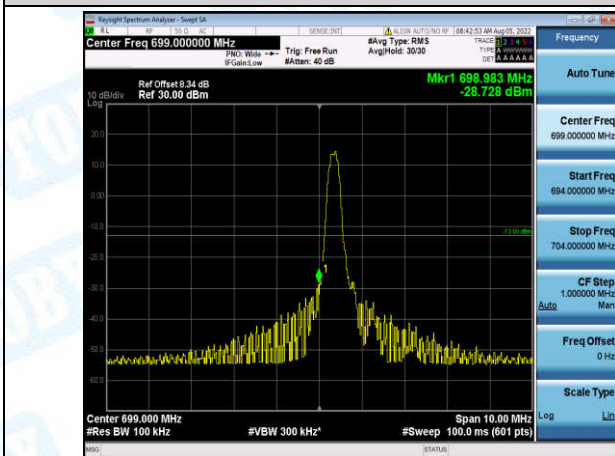

Band12-5MHz-QPSK-23155-1-0-High--37.40-PASS

Band12-5MHz-16QAM-23035-1-0-Low--28.73-PASS