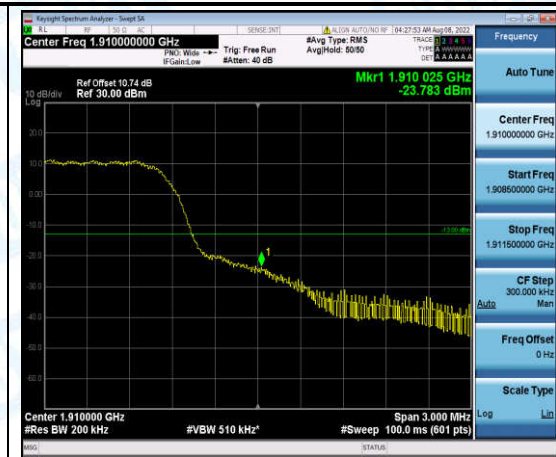

Band2-10MHz-16QAM-18650-6-0-Low--23.97-PASS

Band2-10MHz-16QAM-19150-6-0-High--23.78-PASS