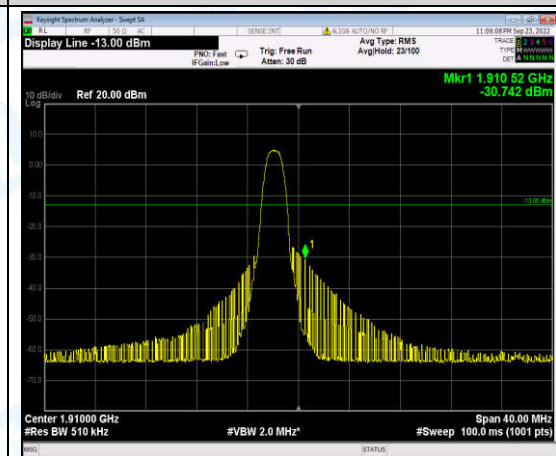

Band2-20MHz-QPSK-18700-6-0-Low--35.62-PASS

Band2-20MHz-QPSK-19100-6-0-High--30.74-PASS