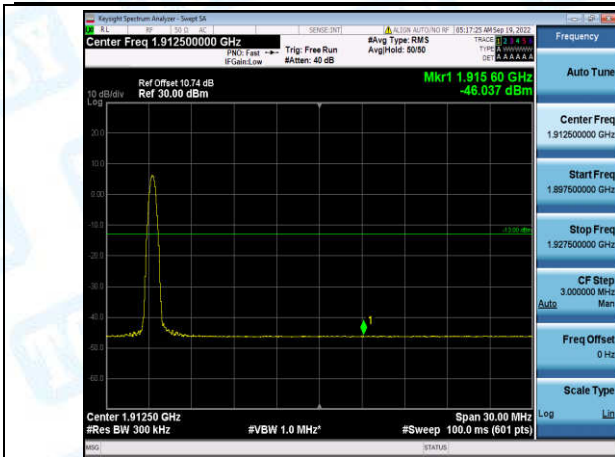

Band2-15MHz-16QAM-19125-1-0-High--39.64-PASS

Band2-15MHz-16QAM-19150-1-0-High--46.04-PASS