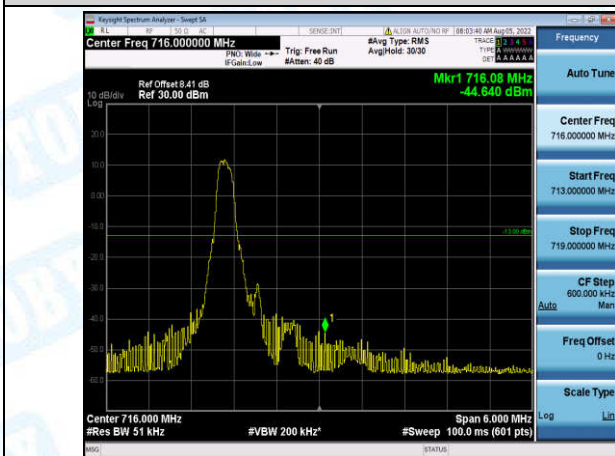

Band12-3MHz-QPSK-23025-6-0-Low--30.52-PASS

Band12-3MHz-QPSK-23165-1-0-High--45.04-PASS

Band12-3MHz-QPSK-23165-6-0-High--30.20-PASS

Band12-3MHz-16QAM-23025-1-0-Low--35.87-PASS

Band12-3MHz-16QAM-23025-6-0-Low--31.03-PASS