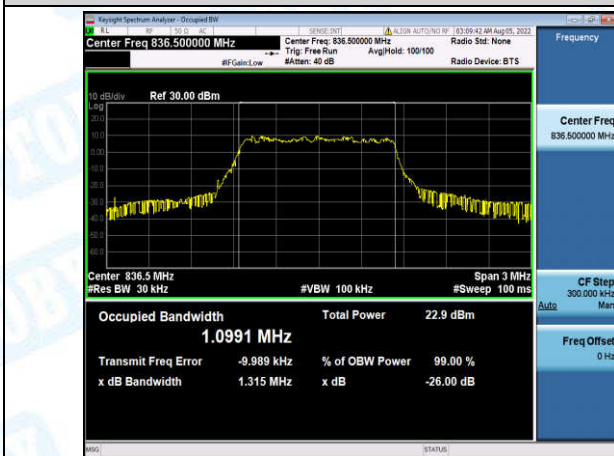

Band5-1.4MHz-QPSK-20407-6-0-Low-1.0897-1.260-PASS

Band5-1.4MHz-QPSK-20525-6-0-Low-1.0990-1.311-PASS

Band5-1.4MHz-QPSK-20643-6-0-High-1.0953-1.293-PASS

Band5-1.4MHz-16QAM-20407-6-0-Low-1.0898-1.294-PASS

Band5-1.4MHz-16QAM-20525-6-0-Low-1.0991-1.315-PASS