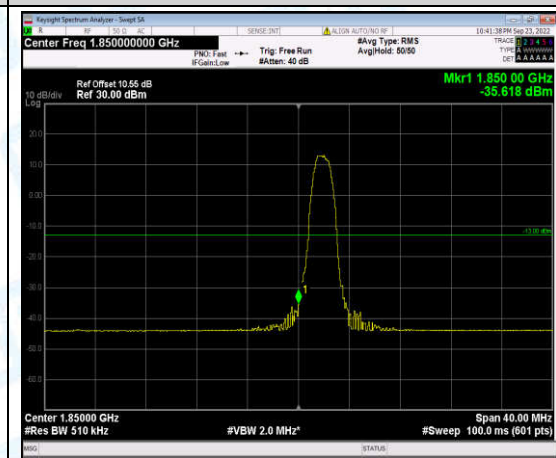

Band2-15MHz-16QAM-19150-6-0-High--46.06-PASS

Band2-20MHz-QPSK-18700-6-0-Low--35.62-PASS