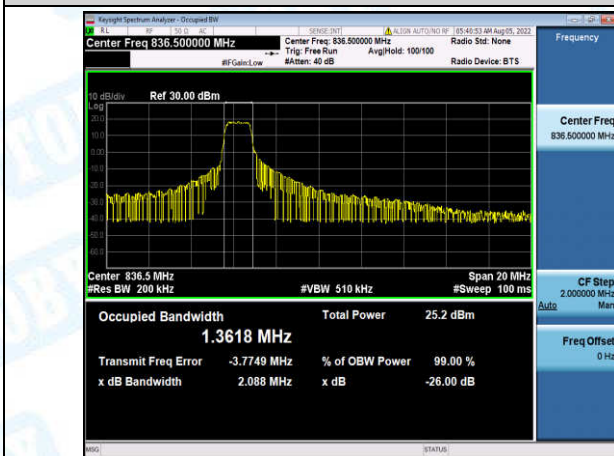

Band5-10MHz-QPSK-20600-6-0-High-1.3602-1.902-PASS

Band5-10MHz-16QAM-20525-6-0-Low-1.3618-2.088-PASS