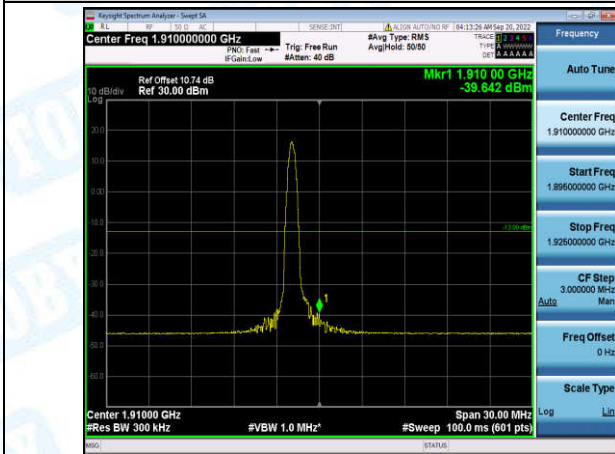

Band2-15MHz-16QAM-18675-1-0-Low--38.41-PASS

Band2-15MHz-16QAM-19125-1-0-High--39.64-PASS