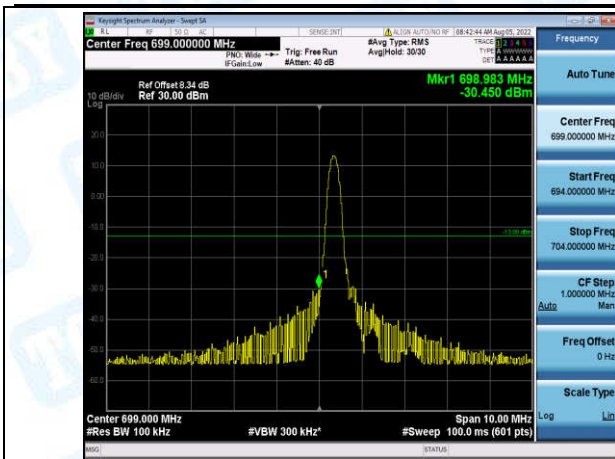

Band12-3MHz-16QAM-23165-1-0-High--44.64-PASS

Band12-5MHz-QPSK-23035-1-0-Low--30.45-PASS