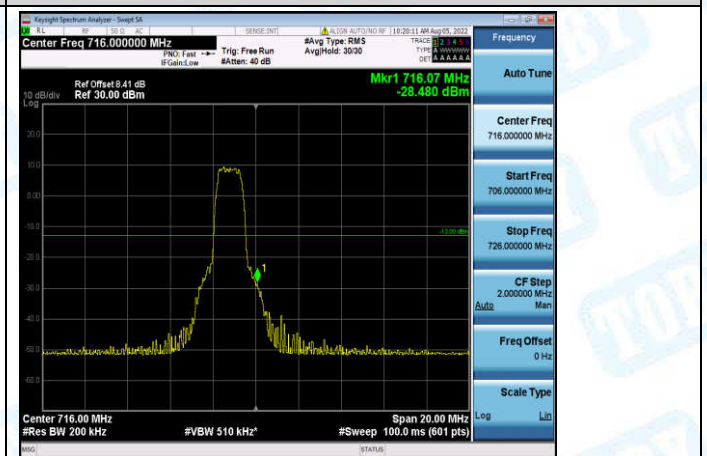

Band12-10MHz-QPSK-23060-6-0-Low--28.56-PASS

Band12-10MHz-QPSK-23130-6-0-High--28.48-PASS