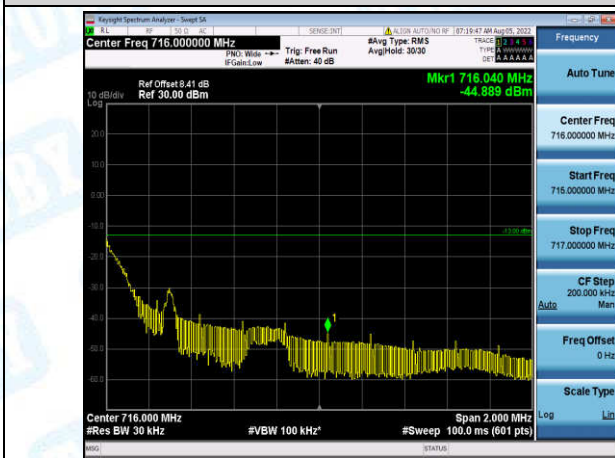

### Test Graphs

Band12-1.4MHz-16QAM-23017-1-0-Low--26.37-PASS

Band12-1.4MHz-16QAM-23017-6-0-Low--30.13-PASS

Band12-1.4MHz-16QAM-23173-1-0-High--44.89-PASS

Band12-1.4MHz-16QAM-23173-6-0-High--35.38-PASS

Band12-3MHz-QPSK-23025-1-0-Low--32.35-PASS