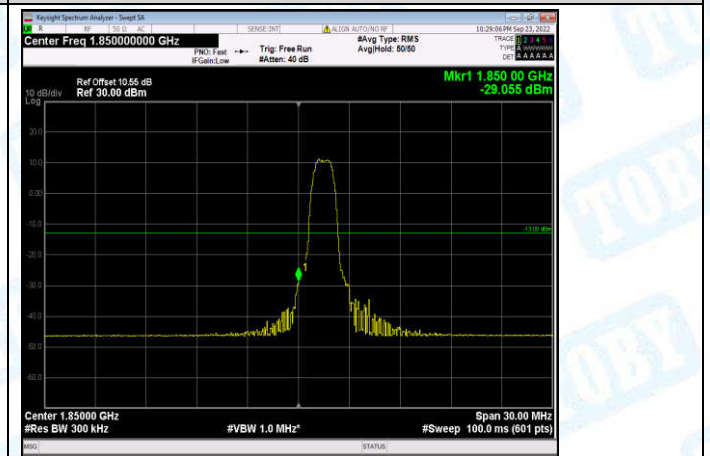

Band2-15MHz-QPSK-19125-1-0-High--35.09-PASS

Band2-15MHz-QPSK-19125-6-0-High--29.35-PASS

Band2-15MHz-QPSK-19150-1-0-High--46.04-PASS

Band2-15MHz-QPSK-19150-6-0-High--44.50-PASS

Band2-15MHz-16QAM-18675-1-0-Low--38.41-PASS