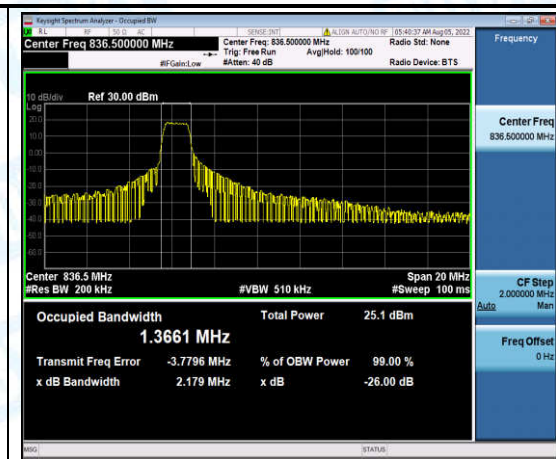

Band5-10MHz-QPSK-20525-6-0-Low-1.3661-2.179-PASS