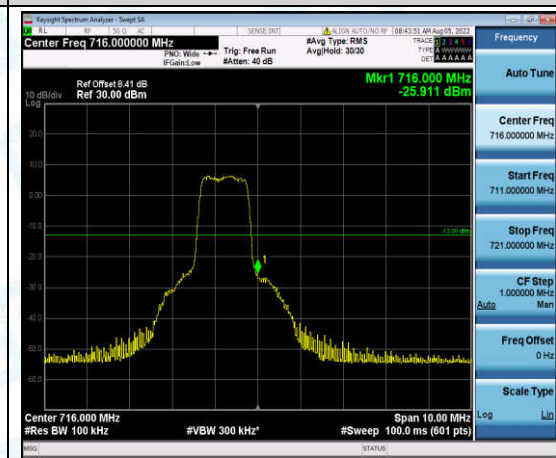

Band12-3MHz-16QAM-23165-1-0-High--44.64-PASS

Band12-3MHz-16QAM-23165-6-0-High--31.50-PASS

Band12-5MHz-QPSK-23035-1-0-Low--30.45-PASS

Band12-5MHz-QPSK-23035-6-0-Low--26.87-PASS

Band12-5MHz-QPSK-23155-1-0-High--37.40-PASS