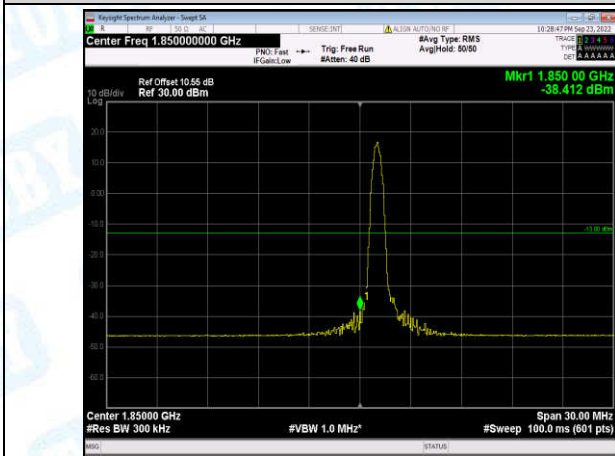

Band2-15MHz-QPSK-19125-1-0-High--35.09-PASS

Band2-15MHz-QPSK-19125-6-0-High--29.35-PASS

Band2-15MHz-QPSK-19150-1-0-High--46.04-PASS

Band2-15MHz-QPSK-19150-6-0-High--44.50-PASS

Band2-15MHz-16QAM-18675-1-0-Low--38.41-PASS