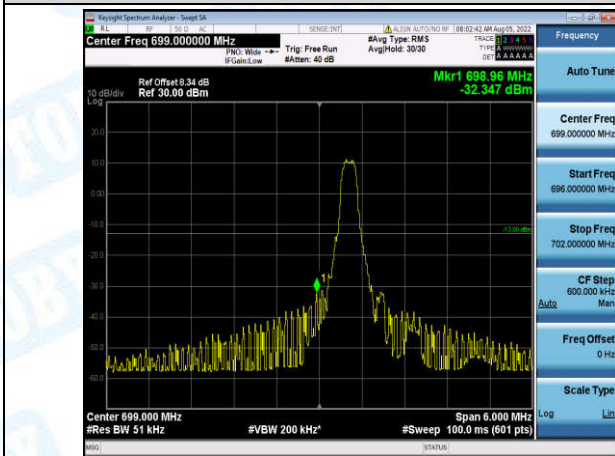

### Test Graphs

Band12-1.4MHz-16QAM-23017-1-0-Low--26.37-PASS

Band12-1.4MHz-16QAM-23017-6-0-Low--30.13-PASS

Band12-1.4MHz-16QAM-23173-1-0-High--44.89-PASS

Band12-1.4MHz-16QAM-23173-6-0-High--35.38-PASS

Band12-3MHz-QPSK-23025-1-0-Low--32.35-PASS