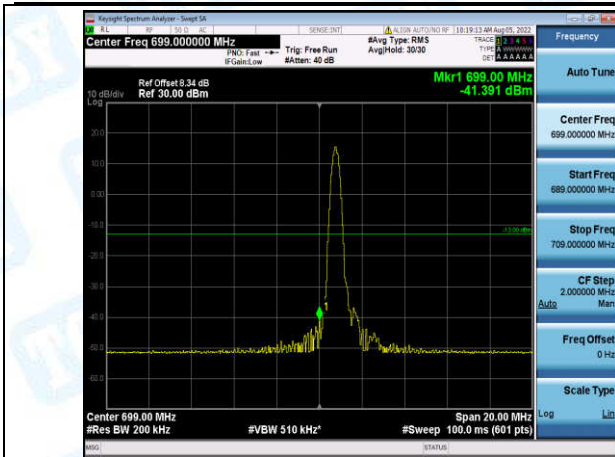

Band12-10MHz-QPSK-23130-1-0-High--42.04-PASS

Band12-10MHz-16QAM-23060-1-0-Low--41.39-PASS