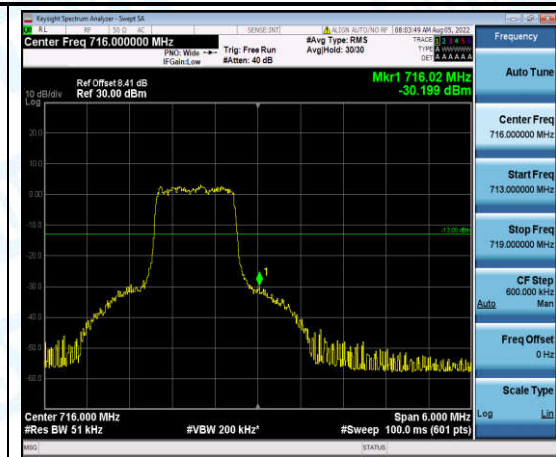

Band12-3MHz-QPSK-23025-6-0-Low--30.52-PASS

Band12-3MHz-QPSK-23165-6-0-High--30.20-PASS