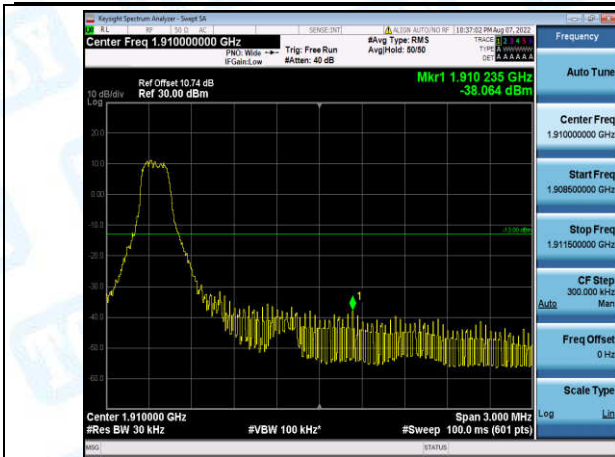

Band2-1.4MHz-16QAM-18607-1-0-Low--26.49-PASS

Band2-1.4MHz-16QAM-19193-1-0-High--38.06-PASS