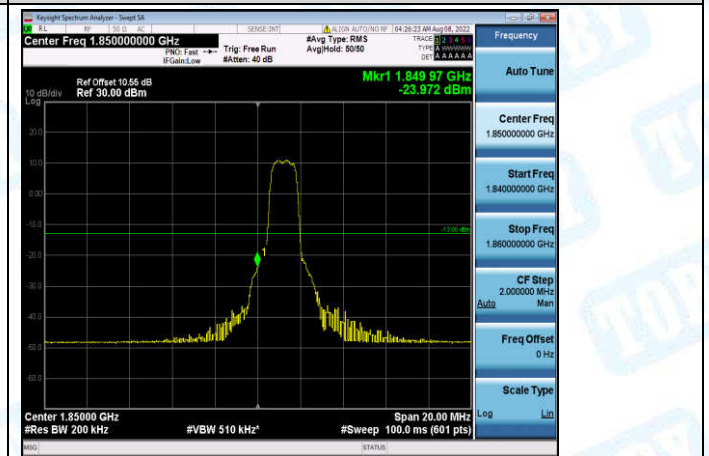

Band2-10MHz-QPSK-19150-6-0-High--23.89-PASS

Band2-10MHz-16QAM-18650-6-0-Low--23.97-PASS