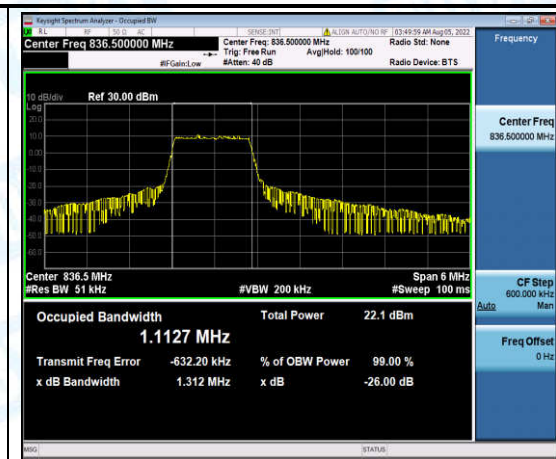

Band5-1.4MHz-16QAM-20643-6-0-High-1.0969-1.291-PASS

Band5-3MHz-QPSK-20525-6-0-Low-1.1127-1.312-PASS