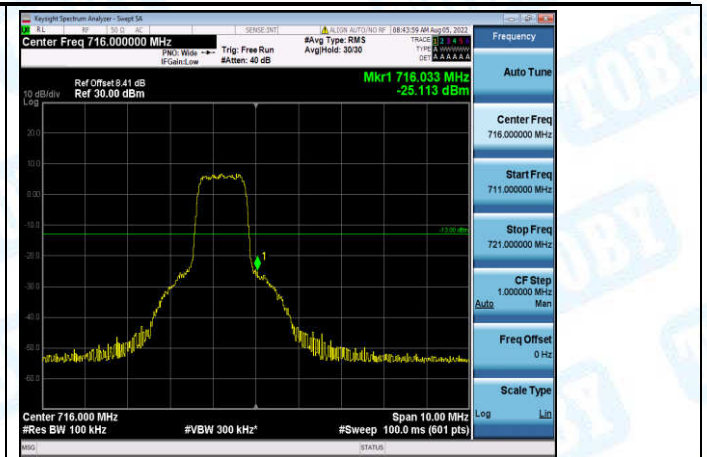

Band12-5MHz-16QAM-23035-6-0-Low--26.52-PASS

Band12-5MHz-16QAM-23155-6-0-High--25.11-PASS