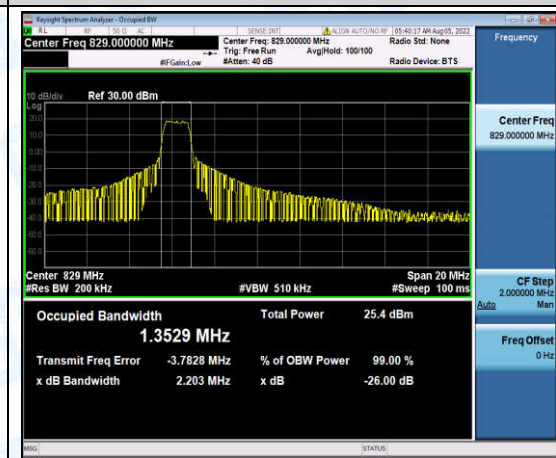

Band5-3MHz-16QAM-20525-6-0-Low-1.1181-1.328-PASS

Band5-3MHz-16QAM-20635-6-0-High-1.1211-1.351-PASS

Band5-10MHz-QPSK-20450-6-0-Low-1.3539-2.197-PASS

Band5-10MHz-QPSK-20525-6-0-Low-1.3661-2.179-PASS

Band5-10MHz-QPSK-20600-6-0-High-1.3602-1.902-PASS