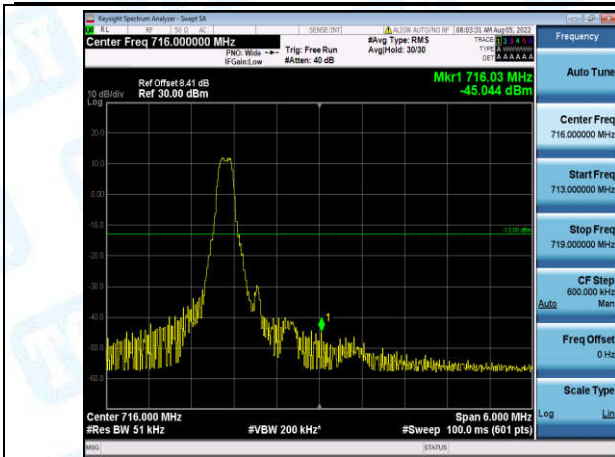

Band12-3MHz-QPSK-23025-1-0-Low--32.35-PASS

Band12-3MHz-QPSK-23165-1-0-High--45.04-PASS