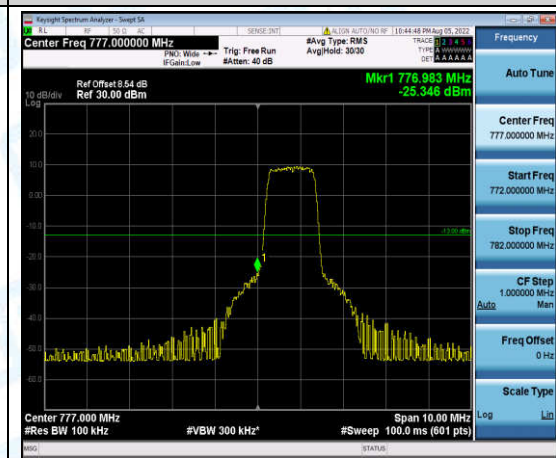

Band13-5MHz-QPSK-23255-6-0-High--25.61-PASS

Band13-5MHz-16QAM-23205-6-0-Low--25.35-PASS