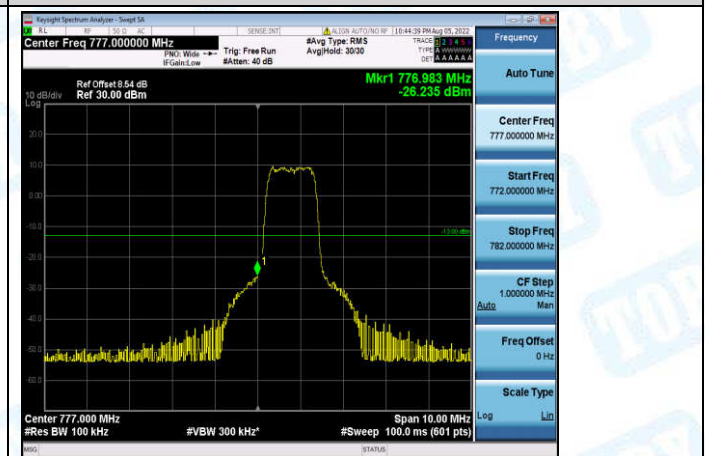

Band12-10MHz-16QAM-23130-6-0-High--28.34-PASS

Band13-5MHz-QPSK-23205-6-0-Low--26.23-PASS