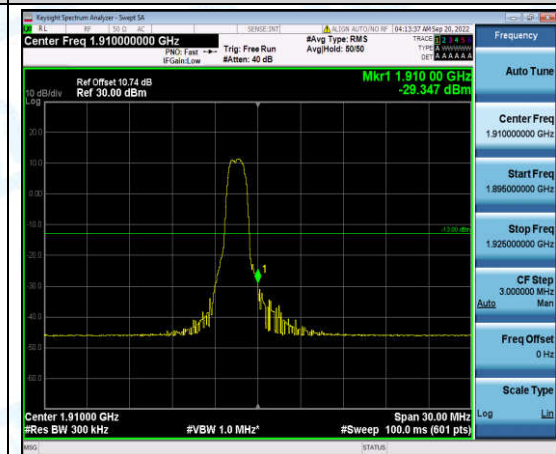

Band2-15MHz-QPSK-18675-6-0-Low--30.60-PASS

Band2-15MHz-QPSK-19125-6-0-High--29.35-PASS