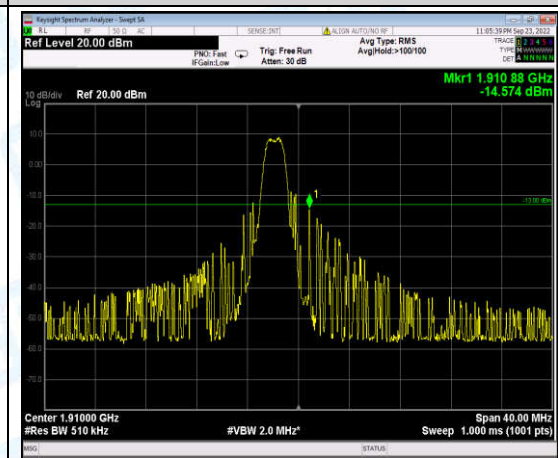

Band2-20MHz-16QAM-18700-6-0-Low--35.35-PASS

Band2-20MHz-16QAM-19100-6-0-High--14.57-PASS