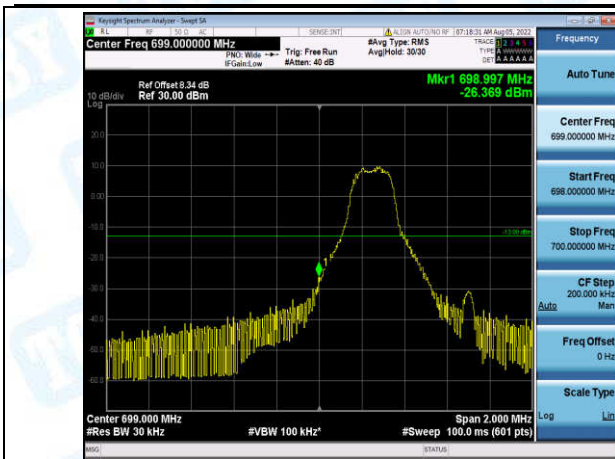

Band12-1.4MHz-16QAM-23017-1-0-Low--26.37-PASS