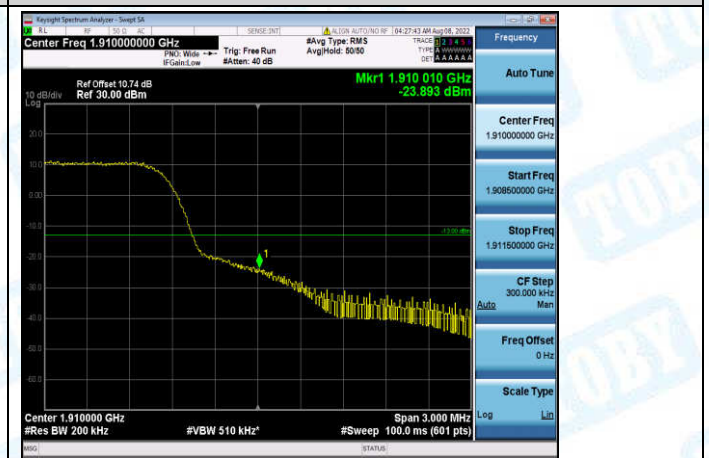

Band2-10MHz-QPSK-18650-6-0-Low--23.33-PASS

Band2-10MHz-QPSK-19150-6-0-High--23.89-PASS