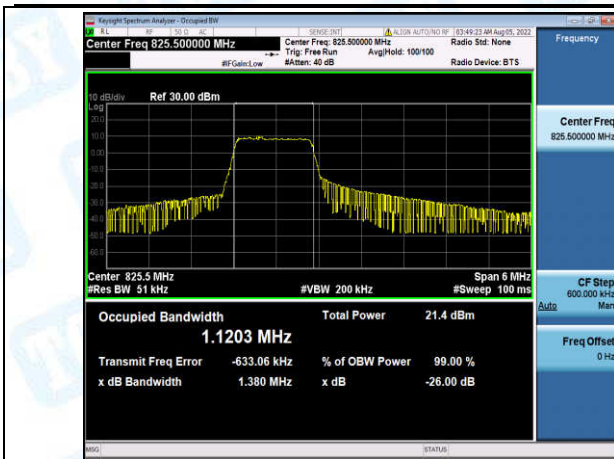

Band5-1.4MHz-16QAM-20525-6-0-Low-1.0991-1.315-PASS

Band5-3MHz-QPSK-20415-6-0-Low-1.1203-1.380-PASS