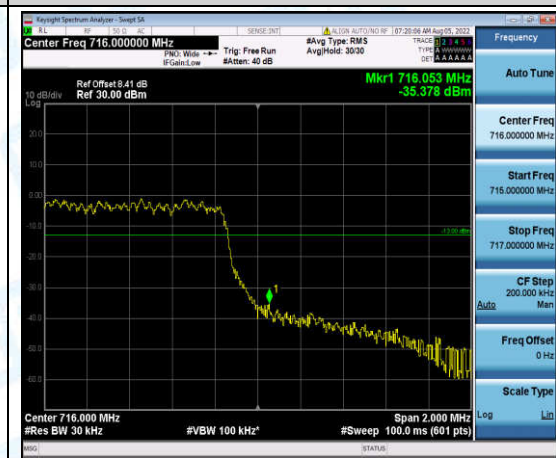

### Test Graphs

Band12-1.4MHz-16QAM-23017-1-0-Low--26.37-PASS

Band12-1.4MHz-16QAM-23017-6-0-Low--30.13-PASS

Band12-1.4MHz-16QAM-23173-1-0-High--44.89-PASS

Band12-1.4MHz-16QAM-23173-6-0-High--35.38-PASS

Band12-3MHz-QPSK-23025-1-0-Low--32.35-PASS