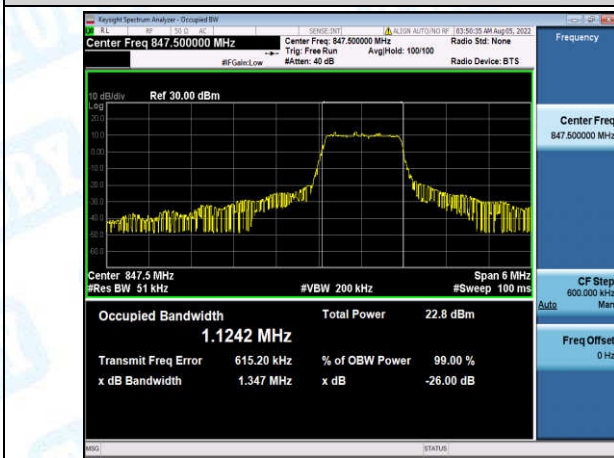

Band5-3MHz-QPSK-20415-6-0-Low-1.1203-1.380-PASS

Band5-3MHz-QPSK-20635-6-0-High-1.1242-1.347-PASS