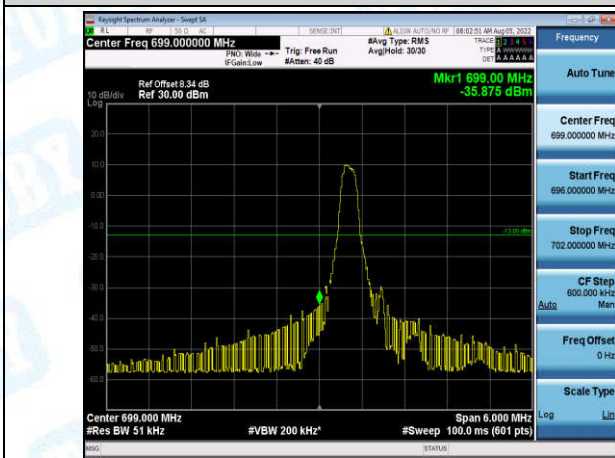

Band12-3MHz-QPSK-23165-1-0-High--45.04-PASS

Band12-3MHz-16QAM-23025-1-0-Low--35.87-PASS