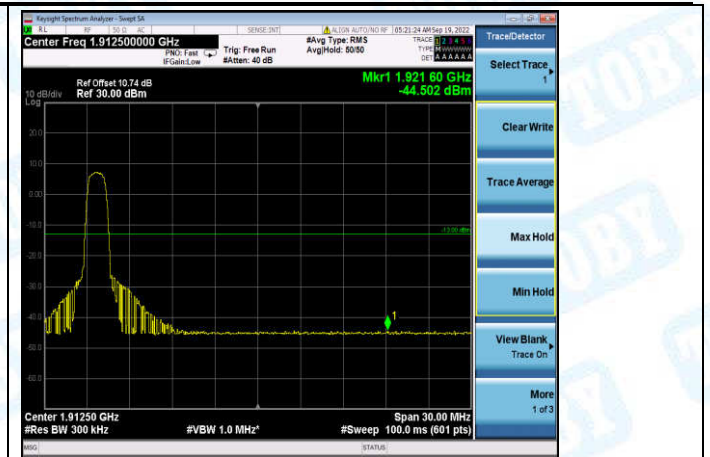

Band2-15MHz-QPSK-19125-6-0-High--29.35-PASS

Band2-15MHz-QPSK-19150-6-0-High--44.50-PASS