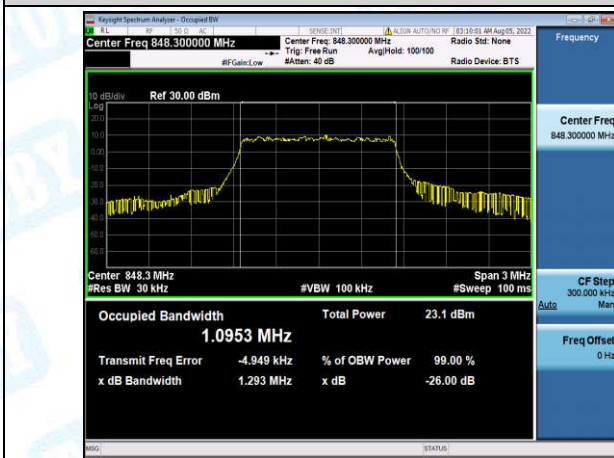

Band5-1.4MHz-QPSK-20407-6-0-Low-1.0897-1.260-PASS

Band5-1.4MHz-QPSK-20525-6-0-Low-1.0990-1.311-PASS

Band5-1.4MHz-QPSK-20643-6-0-High-1.0953-1.293-PASS

Band5-1.4MHz-16QAM-20407-6-0-Low-1.0898-1.294-PASS

Band5-1.4MHz-16QAM-20525-6-0-Low-1.0991-1.315-PASS