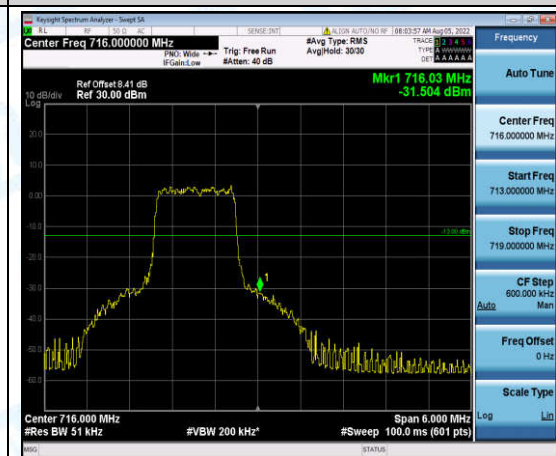

Band12-3MHz-16QAM-23025-6-0-Low--31.03-PASS

Band12-3MHz-16QAM-23165-6-0-High--31.50-PASS