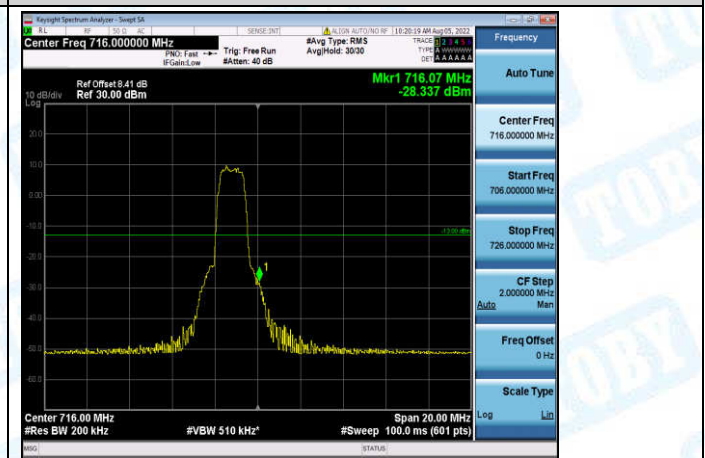

Band12-10MHz-16QAM-23060-6-0-Low--28.58-PASS

Band12-10MHz-16QAM-23130-6-0-High--28.34-PASS