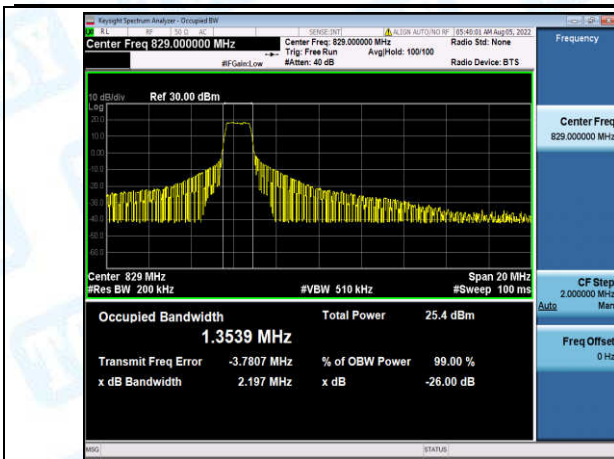

Band5-10MHz-QPSK-20450-6-0-Low-1.3539-2.197-PASS