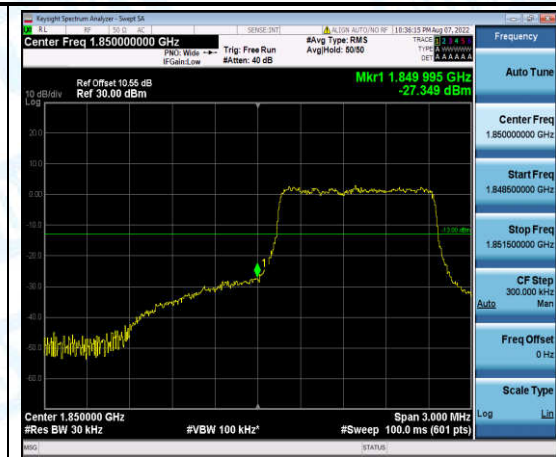

Band13-5MHz-16QAM-23255-6-0-High--26.89-PASS

Band2-1.4MHz-QPSK-18607-6-0-Low--27.35-PASS