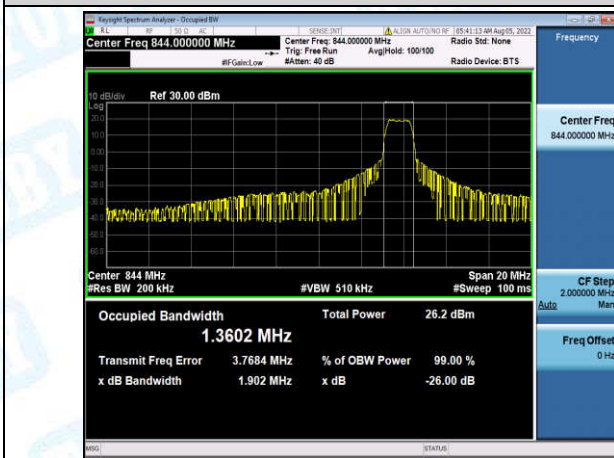

Band5-3MHz-16QAM-20525-6-0-Low-1.1181-1.328-PASS

Band5-3MHz-16QAM-20635-6-0-High-1.1211-1.351-PASS

Band5-10MHz-QPSK-20450-6-0-Low-1.3539-2.197-PASS

Band5-10MHz-QPSK-20525-6-0-Low-1.3661-2.179-PASS

Band5-10MHz-QPSK-20600-6-0-High-1.3602-1.902-PASS