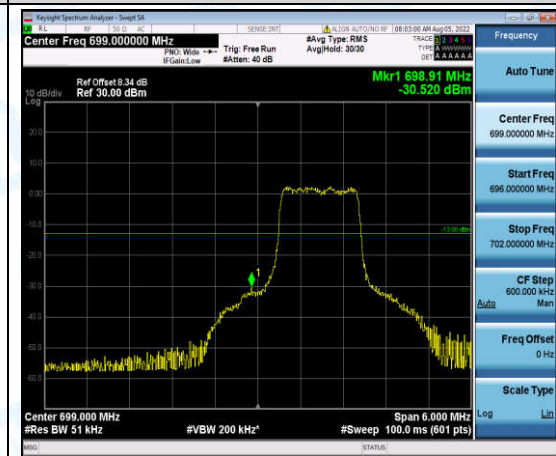

### Test Graphs

Band12-1.4MHz-16QAM-23017-1-0-Low--26.37-PASS

Band12-1.4MHz-16QAM-23017-6-0-Low--30.13-PASS

Band12-1.4MHz-16QAM-23173-1-0-High--44.89-PASS

Band12-1.4MHz-16QAM-23173-6-0-High--35.38-PASS

Band12-3MHz-QPSK-23025-1-0-Low--32.35-PASS