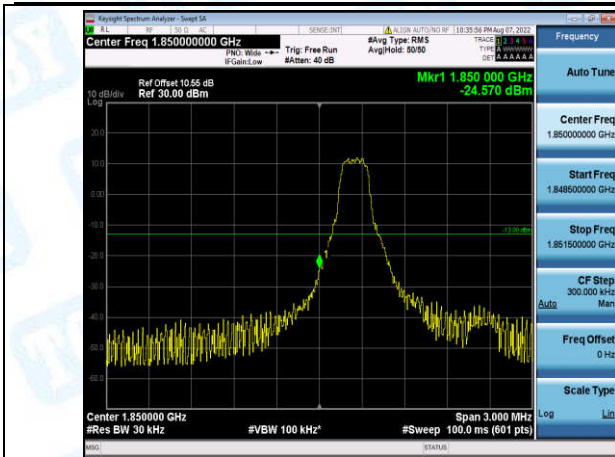

Band13-5MHz-16QAM-23255-1-0-High--38.50-PASS

Band2-1.4MHz-QPSK-18607-1-0-Low--24.57-PASS