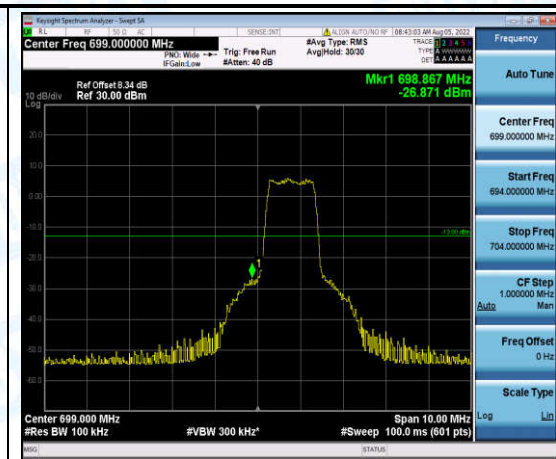

Band12-3MHz-16QAM-23165-6-0-High--31.50-PASS

Band12-5MHz-QPSK-23035-6-0-Low--26.87-PASS