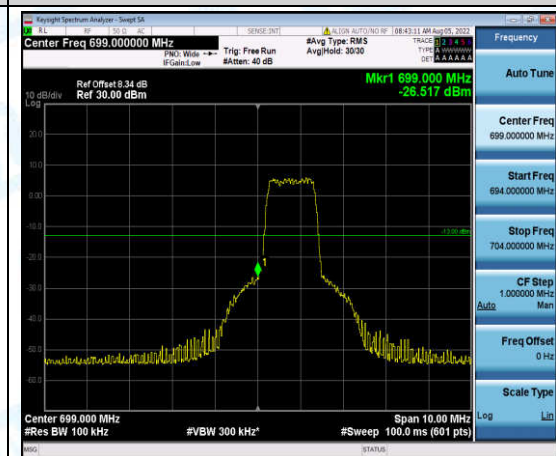

Band12-5MHz-QPSK-23155-6-0-High--25.91-PASS

Band12-5MHz-16QAM-23035-6-0-Low--26.52-PASS