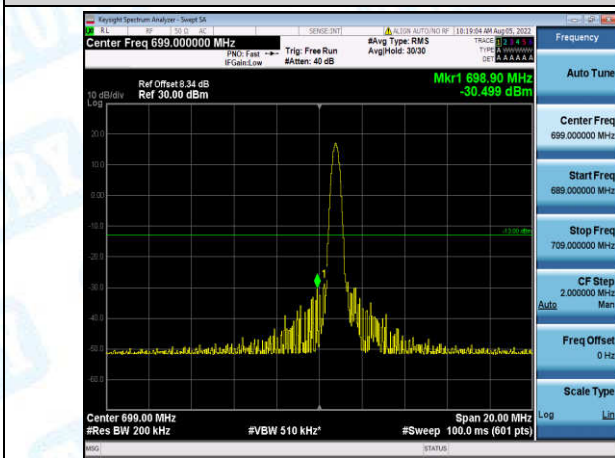

Band12-5MHz-QPSK-23155-6-0-High--25.91-PASS

Band12-5MHz-16QAM-23035-1-0-Low--28.73-PASS

Band12-5MHz-16QAM-23035-6-0-Low--26.52-PASS

Band12-5MHz-16QAM-23155-1-0-High--46.02-PASS

Band12-5MHz-16QAM-23155-6-0-High--25.11-PASS