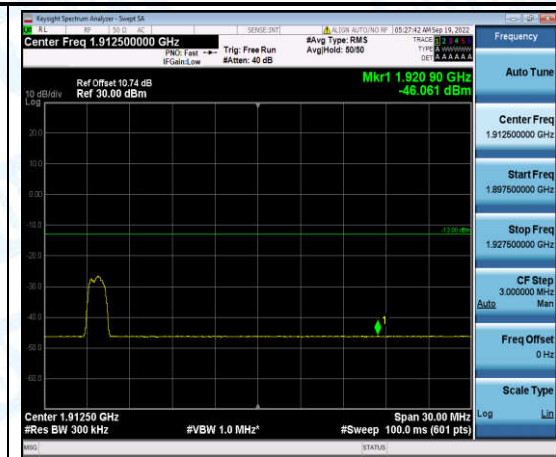

Band2-15MHz-16QAM-18675-6-0-Low--29.05-PASS

Band2-15MHz-16QAM-19125-1-0-High--39.64-PASS

Band2-15MHz-16QAM-19125-6-0-High--28.93-PASS

Band2-15MHz-16QAM-19150-1-0-High--46.04-PASS

Band2-15MHz-16QAM-19150-6-0-High--46.06-PASS