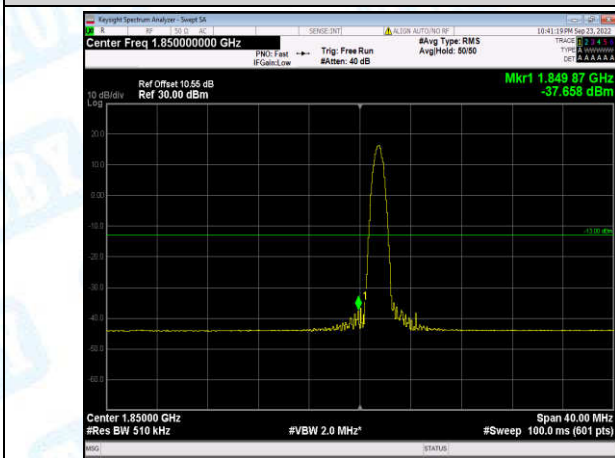

Band2-15MHz-16QAM-18675-6-0-Low--29.05-PASS

Band2-15MHz-16QAM-19125-1-0-High--39.64-PASS

Band2-15MHz-16QAM-19125-6-0-High--28.93-PASS

Band2-15MHz-16QAM-19150-1-0-High--46.04-PASS

Band2-15MHz-16QAM-19150-6-0-High--46.06-PASS