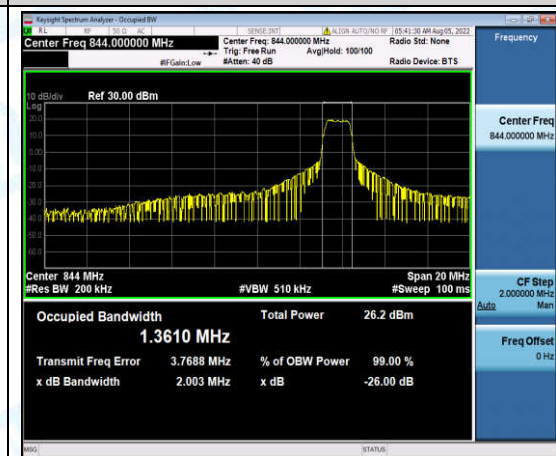

Band5-10MHz-16QAM-20450-6-0-Low-1.3529-2.203-PASS

Band5-10MHz-16QAM-20600-6-0-High-1.3610-2.003-PASS