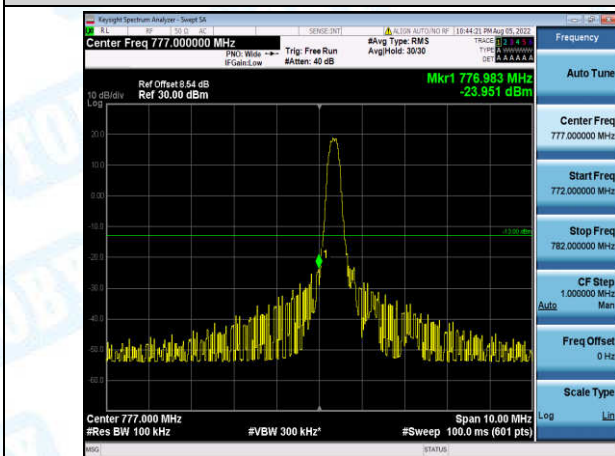

Band12-10MHz-16QAM-23130-1-0-High--42.47-PASS

Band13-5MHz-QPSK-23205-1-0-Low--23.95-PASS