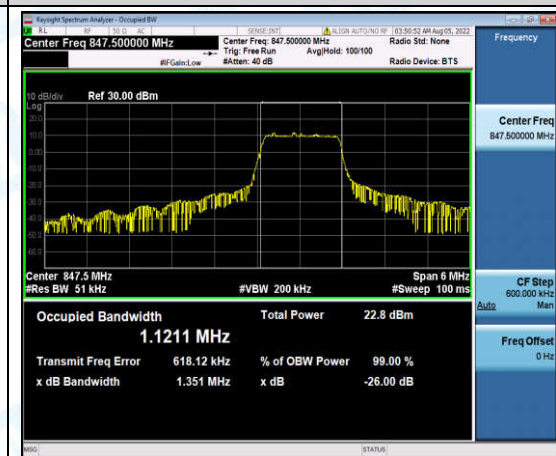

Band5-1.4MHz-16QAM-20643-6-0-High-1.0969-1.291-PASS

Band5-3MHz-QPSK-20415-6-0-Low-1.1203-1.380-PASS

Band5-3MHz-QPSK-20525-6-0-Low-1.1127-1.312-PASS

Band5-3MHz-QPSK-20635-6-0-High-1.1242-1.347-PASS

Band5-3MHz-16QAM-20415-6-0-Low-1.1149-1.385-PASS