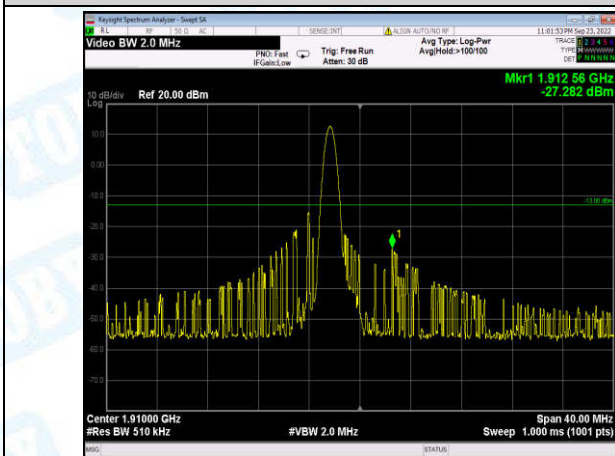

Band2-20MHz-QPSK-18700-1-0-Low--37.66-PASS

Band2-20MHz-QPSK-19100-1-0-High--27.28-PASS