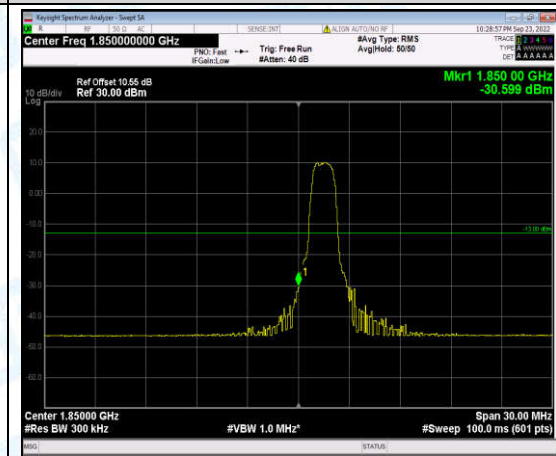

Band2-10MHz-16QAM-18650-6-0-Low--23.97-PASS

Band2-10MHz-16QAM-19150-1-0-High--35.17-PASS

Band2-10MHz-16QAM-19150-6-0-High--23.78-PASS

Band2-15MHz-QPSK-18675-1-0-Low--37.49-PASS

Band2-15MHz-QPSK-18675-6-0-Low--30.60-PASS