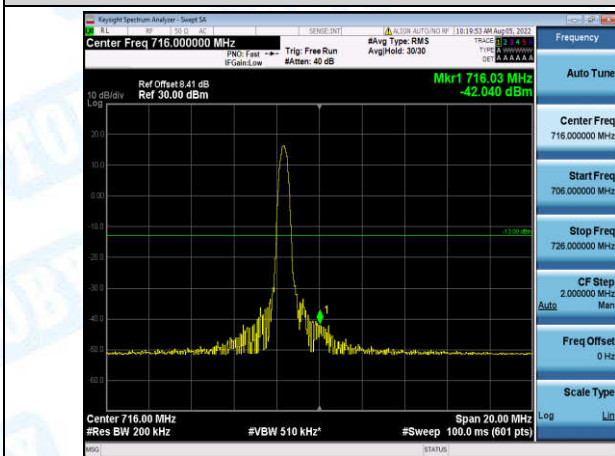

Band12-10MHz-QPSK-23060-1-0-Low--30.50-PASS

Band12-10MHz-QPSK-23130-1-0-High--42.04-PASS