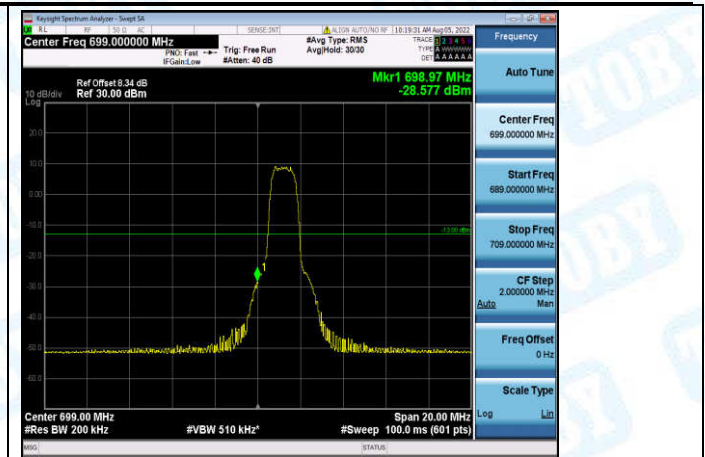

Band12-10MHz-QPSK-23130-6-0-High--28.48-PASS

Band12-10MHz-16QAM-23060-6-0-Low--28.58-PASS