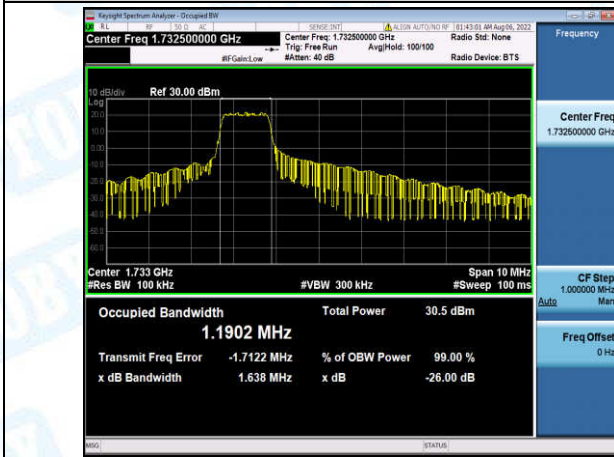

Band4-3MHz-16QAM-20385-6-0-High-1.1180-1.339-PASS

Band4-5MHz-QPSK-19975-6-0-Low-1.2034-1.663-PASS

Band4-5MHz-QPSK-20175-6-0-Low-1.1879-1.690-PASS

Band4-5MHz-QPSK-20375-6-0-High-1.1915-1.449-PASS

Band4-5MHz-16QAM-19975-6-0-Low-1.1979-1.666-PASS