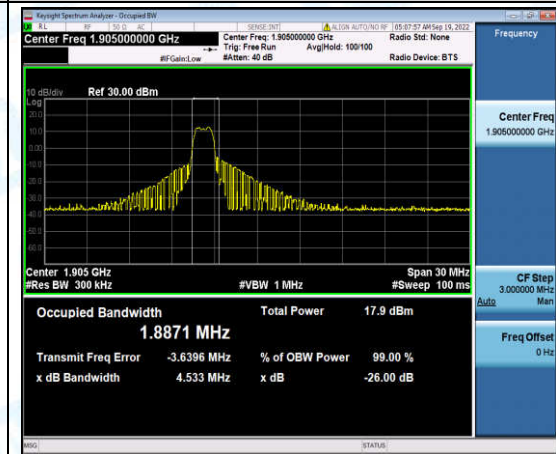

Band2-10MHz-QPSK-18900-6-0-Low-1.4178-2.950-PASS

Band2-15MHz-QPSK-19125-6-0-High-2.3519-4.686-PASS

Band2-15MHz-QPSK-19150-6-0-High-1.8127-3.618-PASS

Band2-15MHz-16QAM-18675-6-0-Low-2.0089-4.474-PASS

Band2-15MHz-16QAM-18900-6-0-Low-2.4097-4.744-PASS