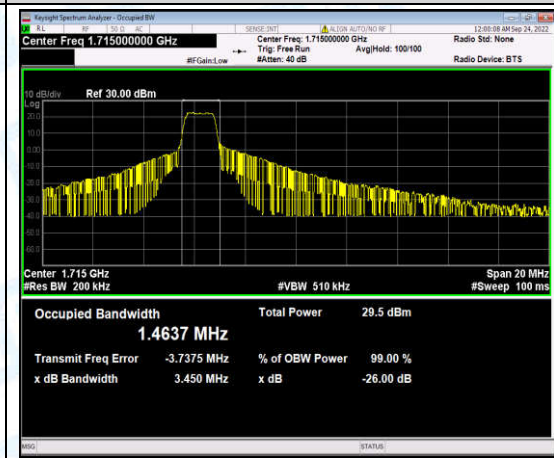

Band4-5MHz-16QAM-20175-6-0-Low-1.1902-1.638-PASS

Band4-5MHz-16QAM-20375-6-0-High-1.2000-1.484-PASS

Band4-10MHz-QPSK-20000-6-0-Low-1.5092-3.344-PASS

Band4-10MHz-QPSK-20175-6-0-Low-1.4588-3.216-PASS

Band4-10MHz-QPSK-20350-6-0-High-1.5857-3.484-PASS