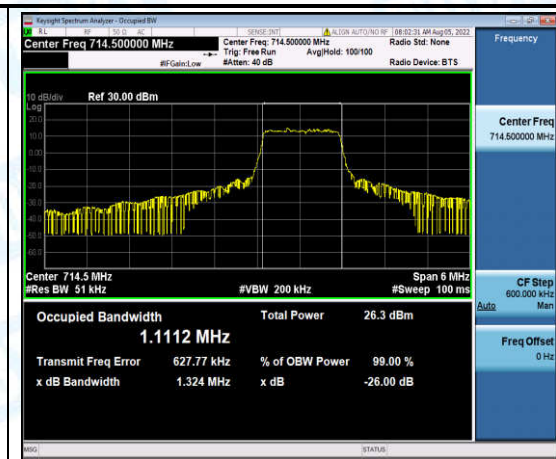

Band12-3MHz-QPSK-23025-6-0-Low-1.1205-1.421-PASS

Band12-3MHz-QPSK-23095-6-0-Low-1.1189-1.361-PASS

Band12-3MHz-QPSK-23165-6-0-High-1.1102-1.349-PASS

Band12-3MHz-16QAM-23025-6-0-Low-1.1162-1.408-PASS

Band12-3MHz-16QAM-23095-6-0-Low-1.1101-1.328-PASS