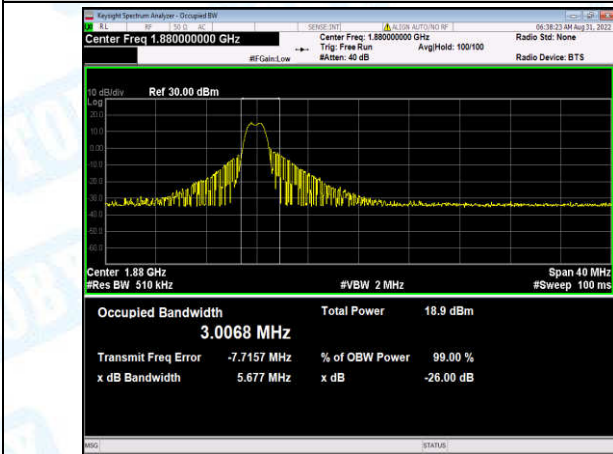

Band2-20MHz-16QAM-18900-6-0-Low-3.0068-5.677-PASS