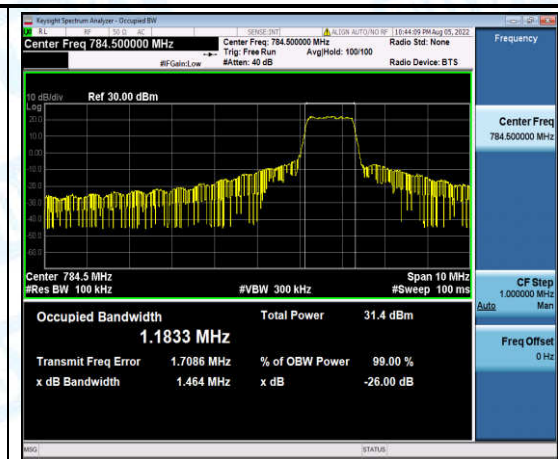

Band13-5MHz-16QAM-23255-6-0-High-1.1833-1.464-PASS