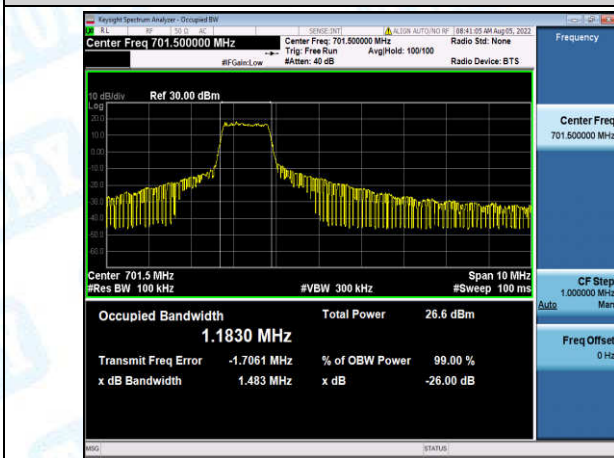

Band12-5MHz-QPSK-23035-6-0-Low-1.1830-1.483-PASS