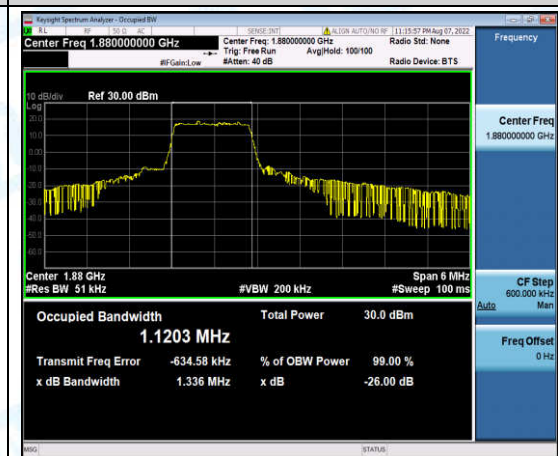

Band2-3MHz-QPSK-18900-6-0-Low-1.1203-1.336-PASS