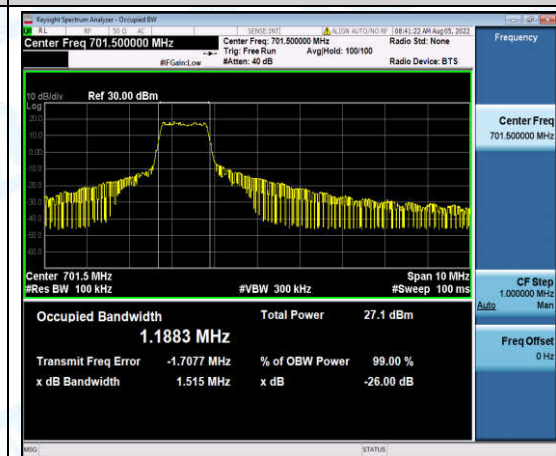

Band12-5MHz-16QAM-23035-6-0-Low-1.1883-1.515-PASS