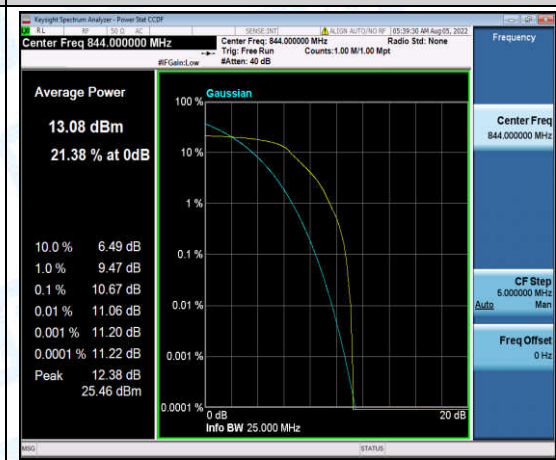

Band5-10MHz-QPSK-20525-1-0-Low-9.86-<=13-PASS

Band5-10MHz-QPSK-20525-6-0-Low-10.22-<=13-PASS

Band5-10MHz-QPSK-20600-1-0-High-10.33-<=13-PASS

Band5-10MHz-QPSK-20600-6-0-High-10.67-<=13-PASS

Band5-10MHz-16QAM-20450-1-0-Low-10.38-<=13-PASS