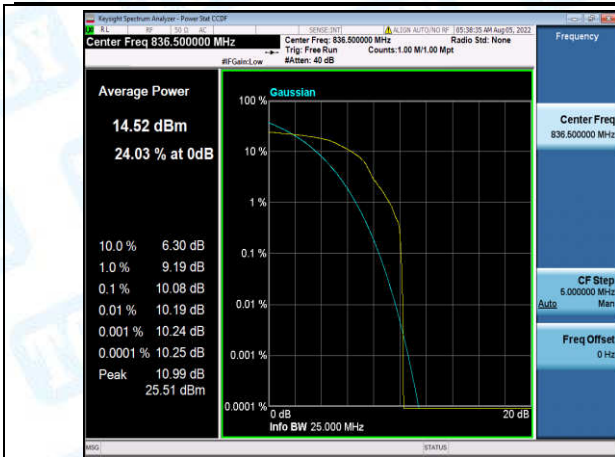

Band5-10MHz-16QAM-20525-1-0-Low-10.08-<=13-PASS