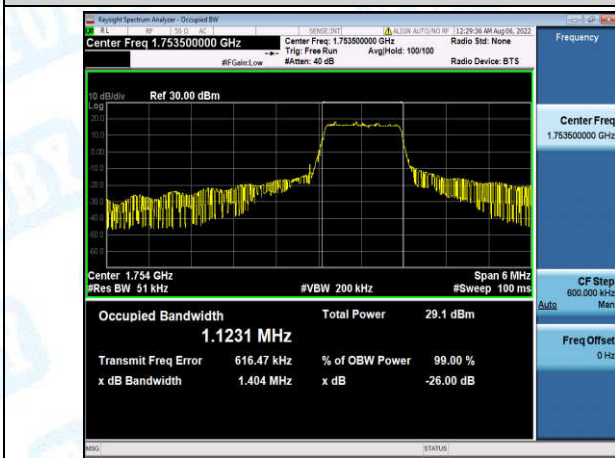

Band4-3MHz-QPSK-20385-6-0-High-1.1231-1.404-PASS