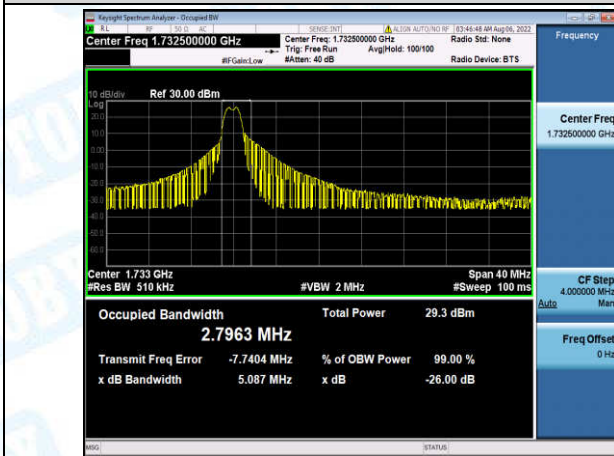

Band4-20MHz-16QAM-20175-6-0-Low-2.7963-5.087-PASS