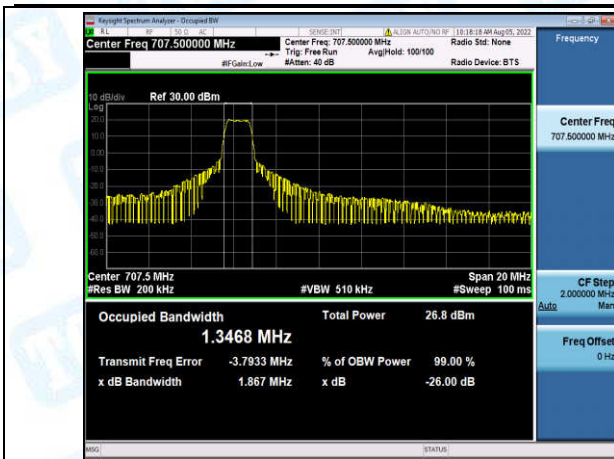

Band12-10MHz-16QAM-23095-6-0-Low-1.3468-1.867-PASS