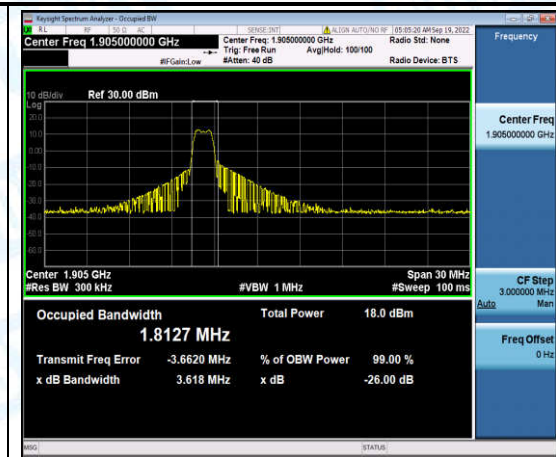

Band2-15MHz-QPSK-19150-6-0-High-1.8127-3.618-PASS