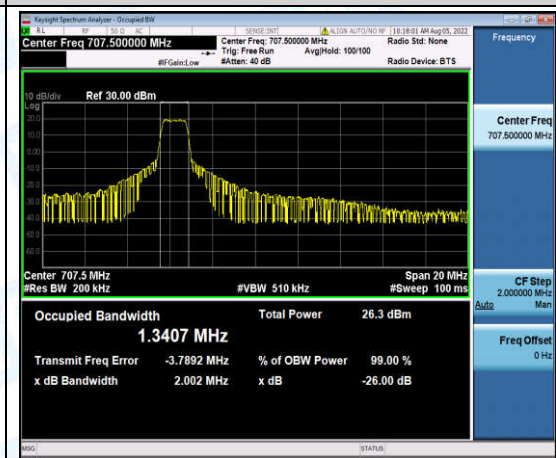

Band12-10MHz-QPSK-23095-6-0-Low-1.3407-2.002-PASS