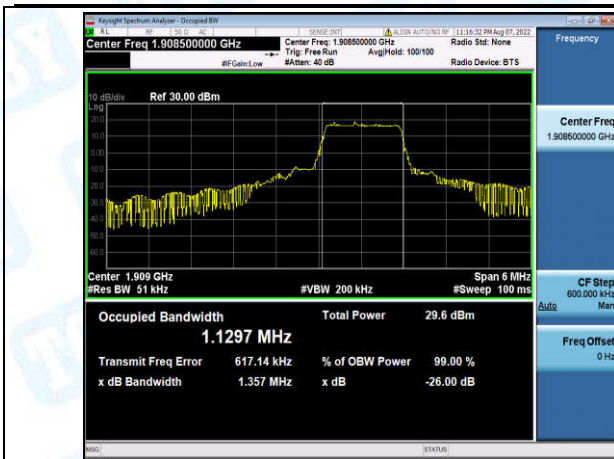

Band2-1.4MHz-16QAM-18900-6-0-Low-1.1044-1.325-PASS

Band2-1.4MHz-16QAM-19193-6-0-High-1.1027-1.312-PASS

Band2-3MHz-QPSK-18615-6-0-Low-1.1242-1.385-PASS

Band2-3MHz-QPSK-18900-6-0-Low-1.1203-1.336-PASS

Band2-3MHz-QPSK-19185-6-0-High-1.1297-1.357-PASS