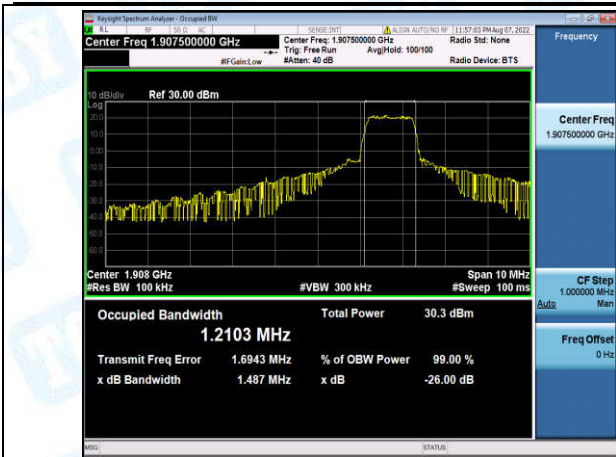

Band2-3MHz-16QAM-18615-6-0-Low-1.1222-1.387-PASS

Band2-3MHz-16QAM-18900-6-0-Low-1.1181-1.321-PASS

Band2-3MHz-16QAM-19185-6-0-High-1.1306-1.340-PASS

Band2-5MHz-QPSK-18625-6-0-Low-1.2160-1.863-PASS

Band2-5MHz-QPSK-18900-6-0-Low-1.2002-1.604-PASS