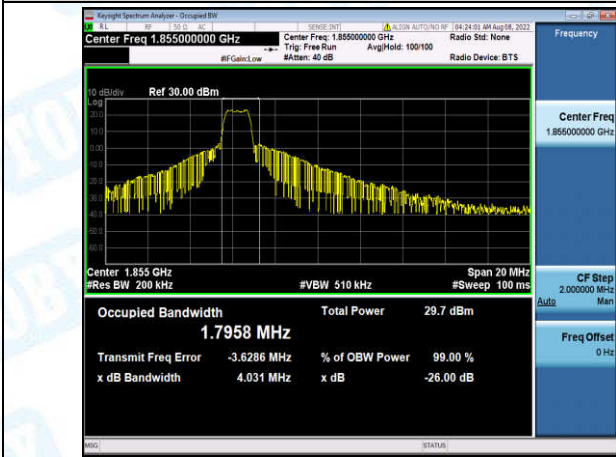

Band2-10MHz-QPSK-18650-6-0-Low-1.7958-4.031-PASS