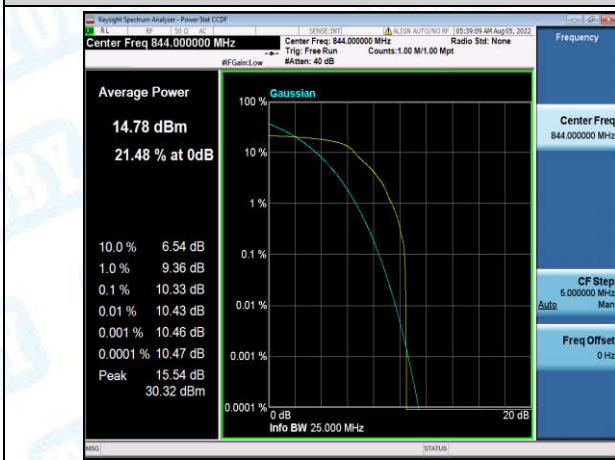

Band5-10MHz-QPSK-20525-1-0-Low-9.86-<=13-PASS

Band5-10MHz-QPSK-20525-6-0-Low-10.22-<=13-PASS

Band5-10MHz-QPSK-20600-1-0-High-10.33-<=13-PASS

Band5-10MHz-QPSK-20600-6-0-High-10.67-<=13-PASS

Band5-10MHz-16QAM-20450-1-0-Low-10.38-<=13-PASS