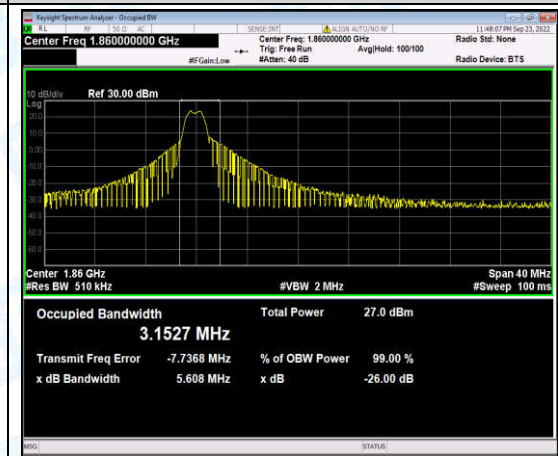

Band2-15MHz-16QAM-19125-6-0-High-2.3511-4.716-PASS

Band2-15MHz-16QAM-19150-6-0-High-1.8871-4.533-PASS

Band2-20MHz-QPSK-18700-6-0-Low-3.2991-5.719-PASS

Band2-20MHz-QPSK-18900-6-0-Low-3.3117-5.591-PASS

Band2-20MHz-QPSK-19100-6-0-High-3.4451-5.706-PASS