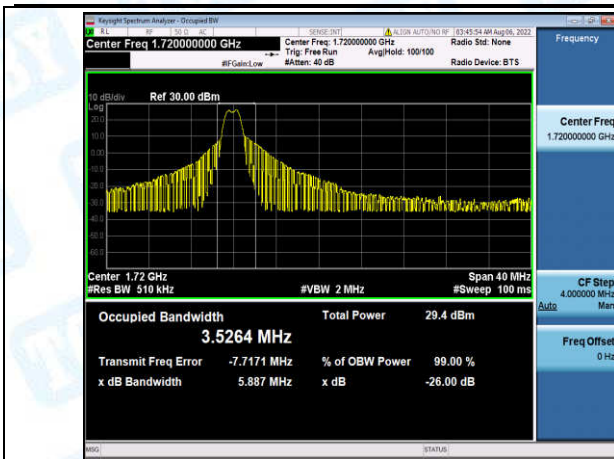

Band4-15MHz-QPSK-20325-6-0-High-1.6413-3.363-PASS

Band4-15MHz-16QAM-20025-6-0-Low-2.1004-4.463-PASS

Band4-15MHz-16QAM-20175-6-0-Low-1.9401-3.727-PASS

Band4-15MHz-16QAM-20325-6-0-High-1.6639-3.578-PASS

Band4-20MHz-QPSK-20050-6-0-Low-3.5264-5.887-PASS