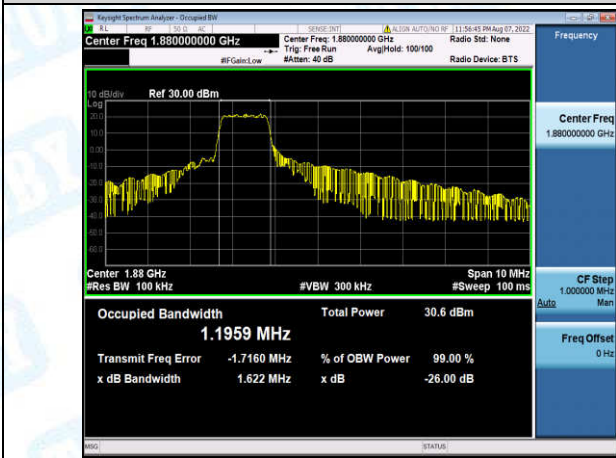

Band2-5MHz-16QAM-18900-6-0-Low-1.1959-1.622-PASS