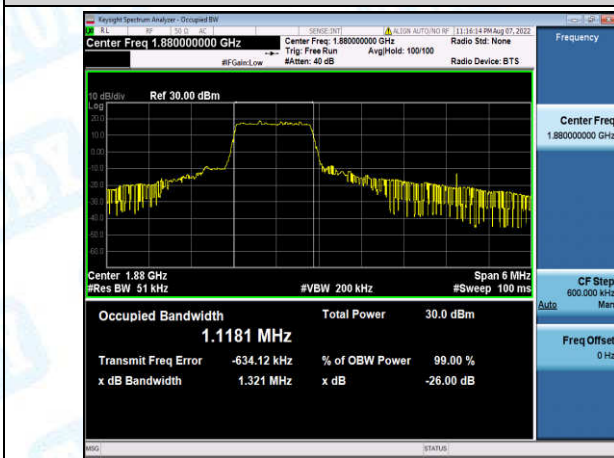

Band2-3MHz-16QAM-18900-6-0-Low-1.1181-1.321-PASS