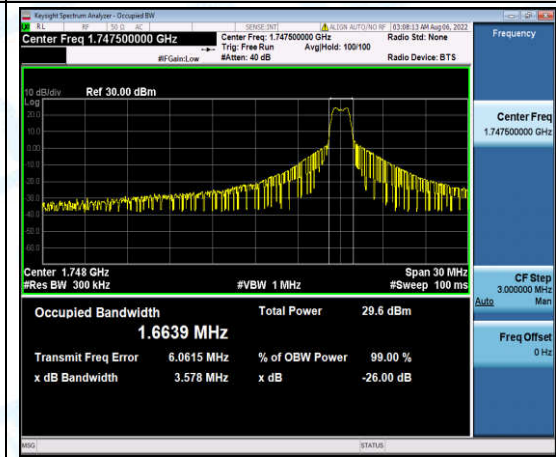

Band4-15MHz-16QAM-20325-6-0-High-1.6639-3.578-PASS