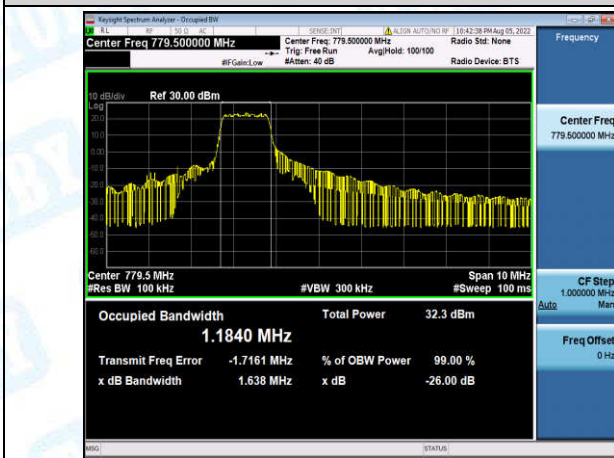

Band13-5MHz-QPSK-23205-6-0-Low-1.1840-1.638-PASS