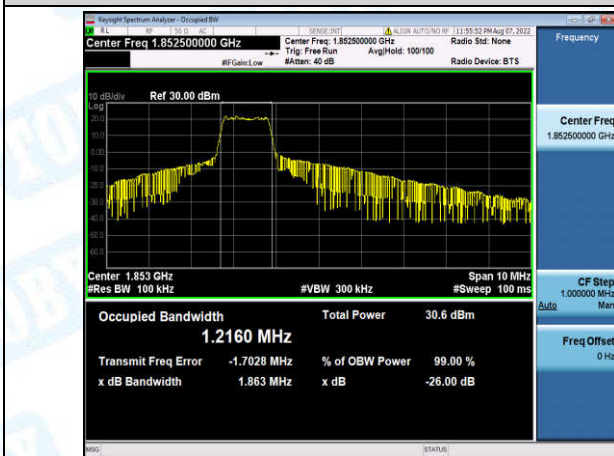

Band2-5MHz-QPSK-18625-6-0-Low-1.2160-1.863-PASS