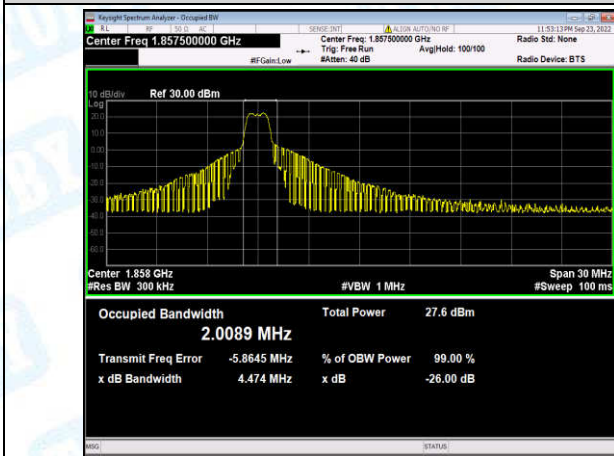

Band2-10MHz-QPSK-18900-6-0-Low-1.4178-2.950-PASS

Band2-15MHz-QPSK-19125-6-0-High-2.3519-4.686-PASS

Band2-15MHz-QPSK-19150-6-0-High-1.8127-3.618-PASS

Band2-15MHz-16QAM-18675-6-0-Low-2.0089-4.474-PASS

Band2-15MHz-16QAM-18900-6-0-Low-2.4097-4.744-PASS