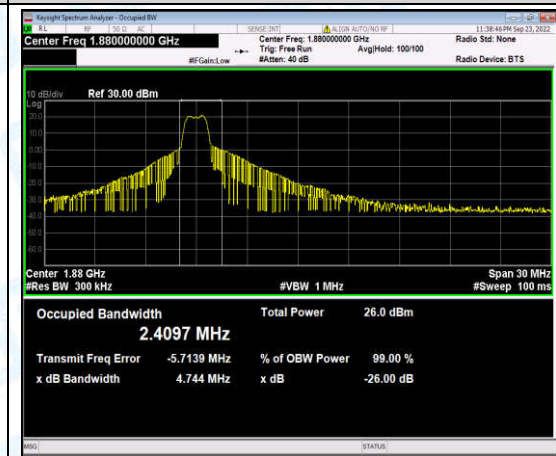

Band2-10MHz-QPSK-18900-6-0-Low-1.4178-2.950-PASS

Band2-15MHz-QPSK-19125-6-0-High-2.3519-4.686-PASS

Band2-15MHz-QPSK-19150-6-0-High-1.8127-3.618-PASS

Band2-15MHz-16QAM-18675-6-0-Low-2.0089-4.474-PASS

Band2-15MHz-16QAM-18900-6-0-Low-2.4097-4.744-PASS