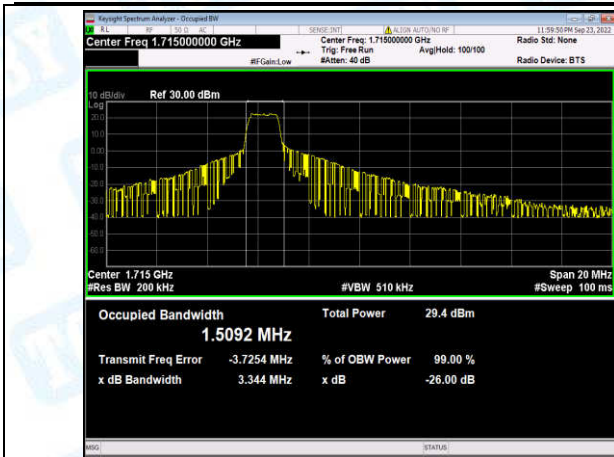

Band4-10MHz-QPSK-20000-6-0-Low-1.5092-3.344-PASS