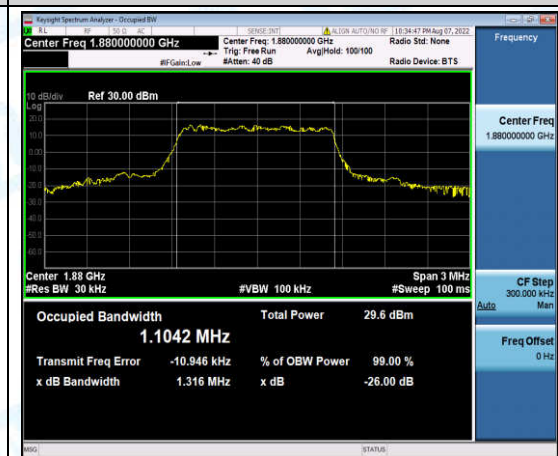

Band2-1.4MHz-QPSK-18900-6-0-Low-1.1042-1.316-PASS