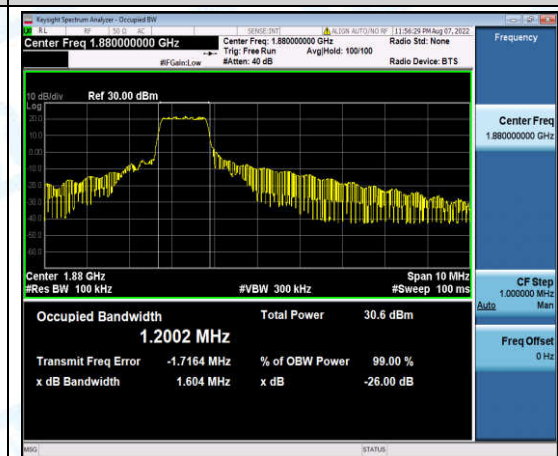

Band2-5MHz-QPSK-18900-6-0-Low-1.2002-1.604-PASS