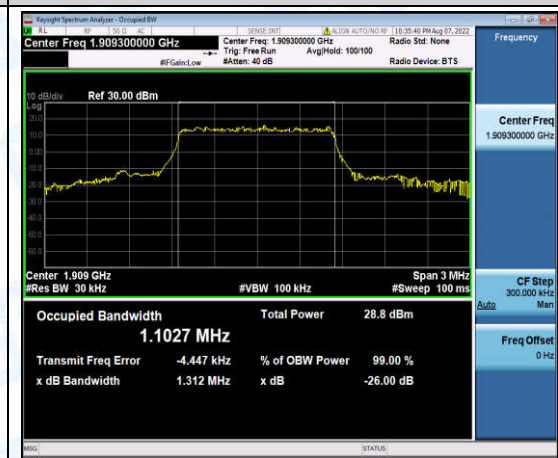

Band13-10MHz-16QAM-23230-6-0-Low-1.3902-2.346-PASS

Band2-1.4MHz-QPSK-18607-6-0-Low-1.0931-1.286-PASS

Band2-1.4MHz-QPSK-18900-6-0-Low-1.1042-1.316-PASS

Band2-1.4MHz-QPSK-19193-6-0-High-1.1032-1.317-PASS

Band2-1.4MHz-16QAM-18607-6-0-Low-1.0921-1.318-PASS