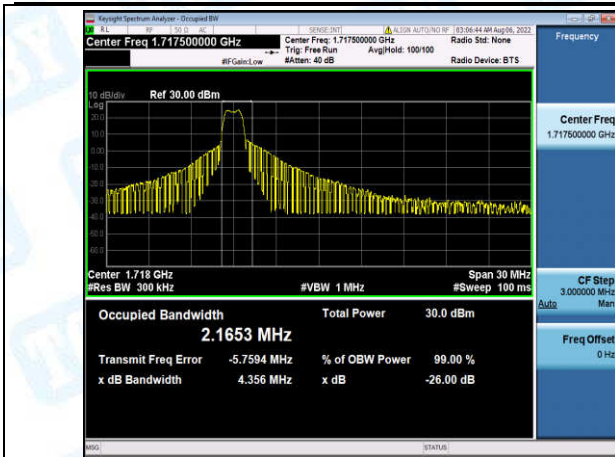

Band4-15MHz-QPSK-20025-6-0-Low-2.1653-4.356-PASS