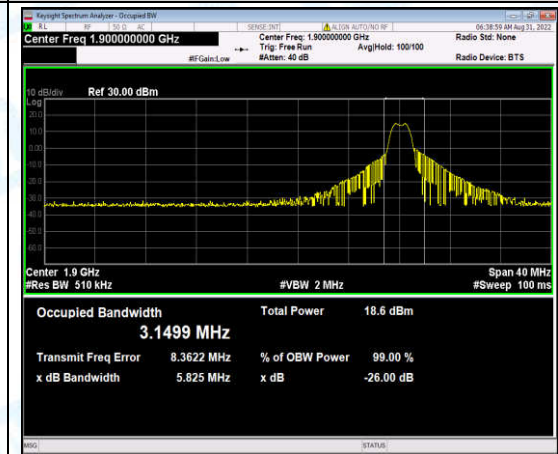

Band2-20MHz-16QAM-19100-6-0-High-3.1499-5.825-PASS