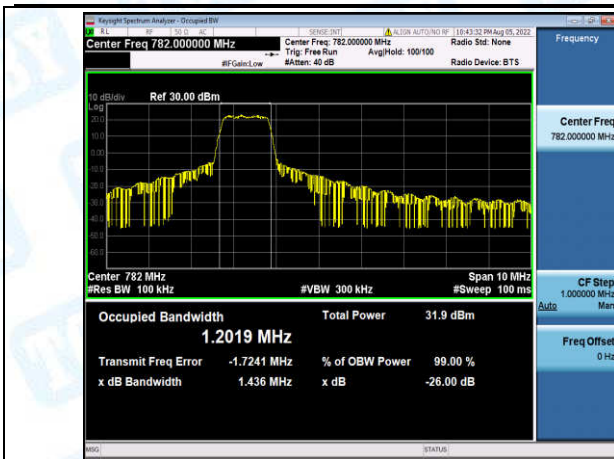

Band13-5MHz-16QAM-23230-6-0-Low-1.2019-1.436-PASS