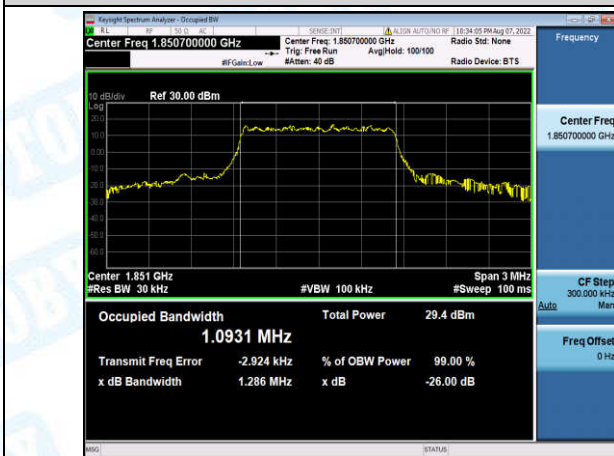

Band2-1.4MHz-QPSK-18607-6-0-Low-1.0931-1.286-PASS