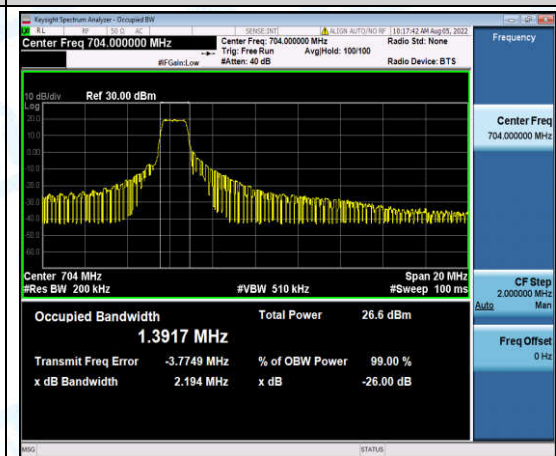

Band12-10MHz-16QAM-23060-6-0-Low-1.3917-2.194-PASS