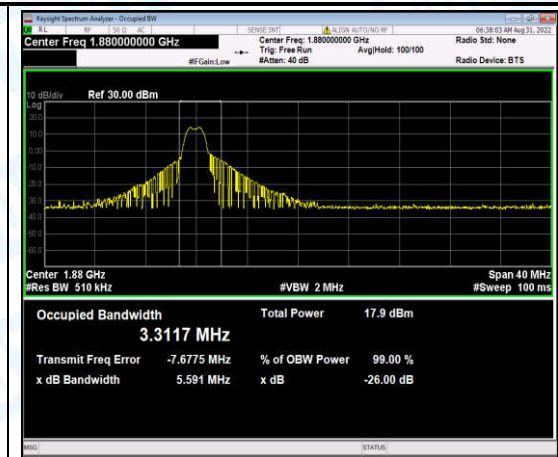

Band2-20MHz-QPSK-18900-6-0-Low-3.3117-5.591-PASS