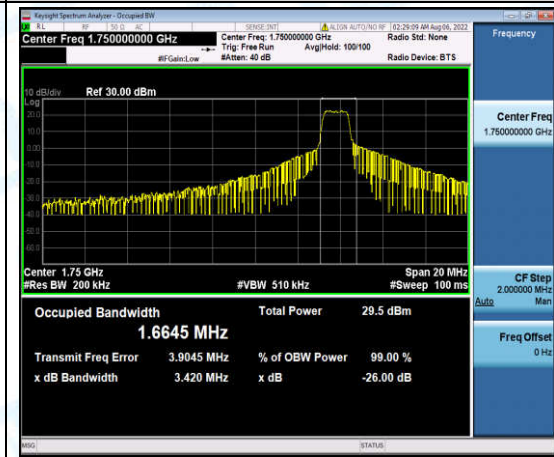

Band4-10MHz-16QAM-20350-6-0-High-1.6645-3.420-PASS