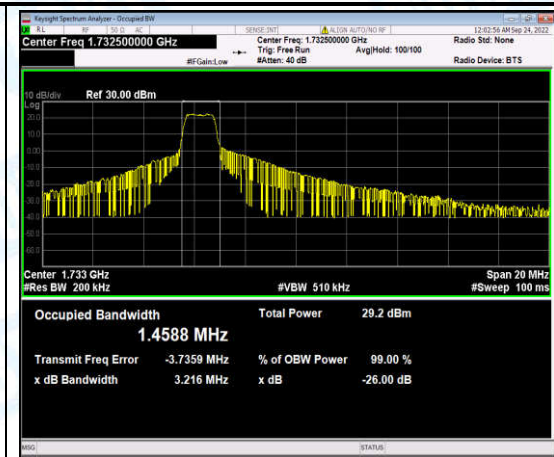

Band4-10MHz-QPSK-20175-6-0-Low-1.4588-3.216-PASS