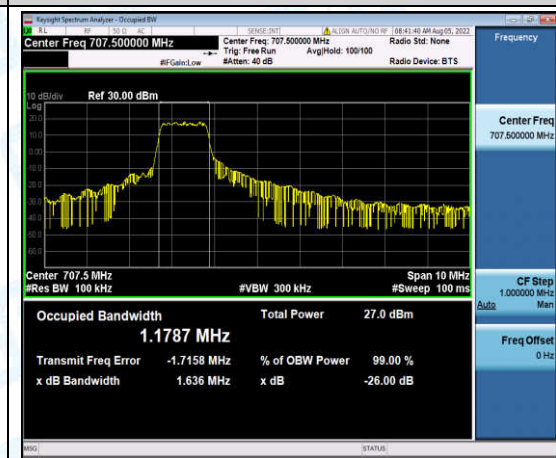

Band12-5MHz-QPSK-23095-6-0-Low-1.1787-1.636-PASS