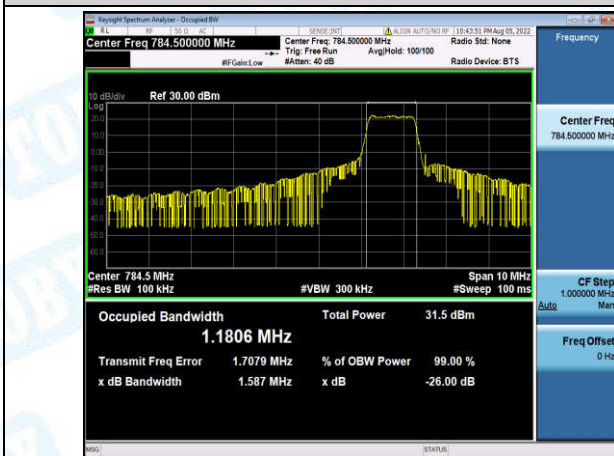

Band12-10MHz-16QAM-23060-6-0-Low-1.3917-2.194-PASS

Band12-10MHz-16QAM-23095-6-0-Low-1.3468-1.867-PASS

Band12-10MHz-16QAM-23130-6-0-High-1.3543-2.444-PASS

Band13-5MHz-QPSK-23205-6-0-Low-1.1840-1.638-PASS

Band13-5MHz-QPSK-23230-6-0-Low-1.1945-1.438-PASS