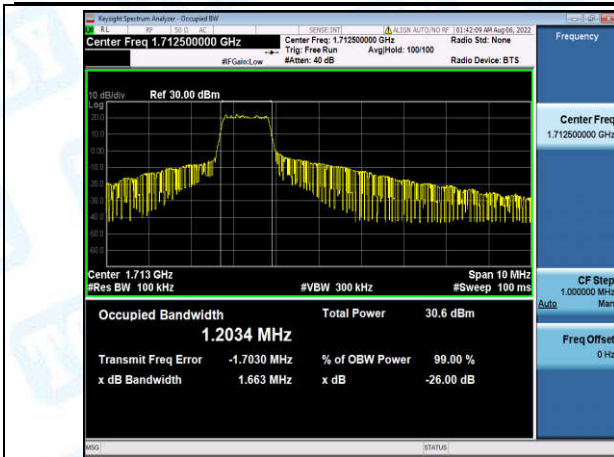

Band4-5MHz-QPSK-19975-6-0-Low-1.2034-1.663-PASS