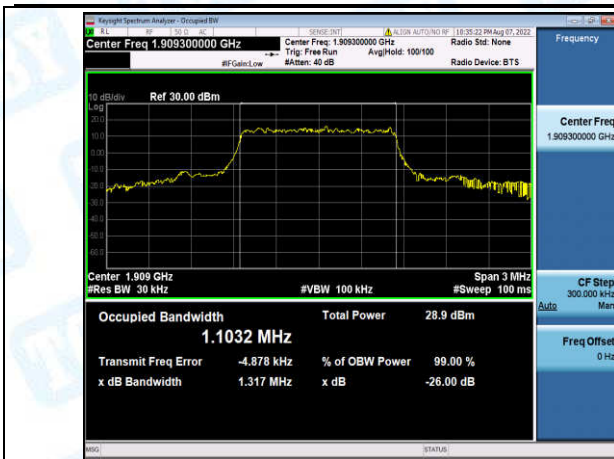

Band2-1.4MHz-QPSK-19193-6-0-High-1.1032-1.317-PASS