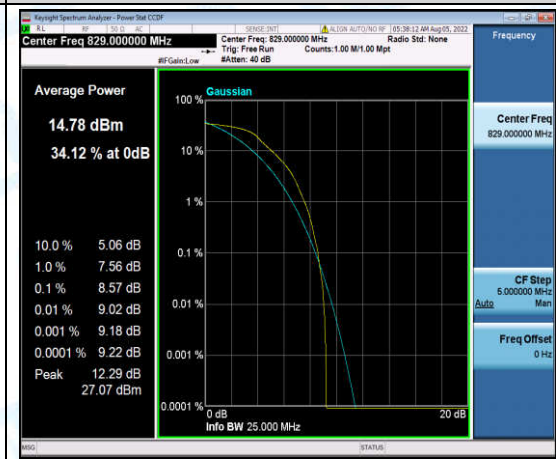

Band5-10MHz-QPSK-20525-1-0-Low-9.86-<=13-PASS

Band5-10MHz-QPSK-20525-6-0-Low-10.22-<=13-PASS

Band5-10MHz-QPSK-20600-1-0-High-10.33-<=13-PASS

Band5-10MHz-QPSK-20600-6-0-High-10.67-<=13-PASS

Band5-10MHz-16QAM-20450-1-0-Low-10.38-<=13-PASS