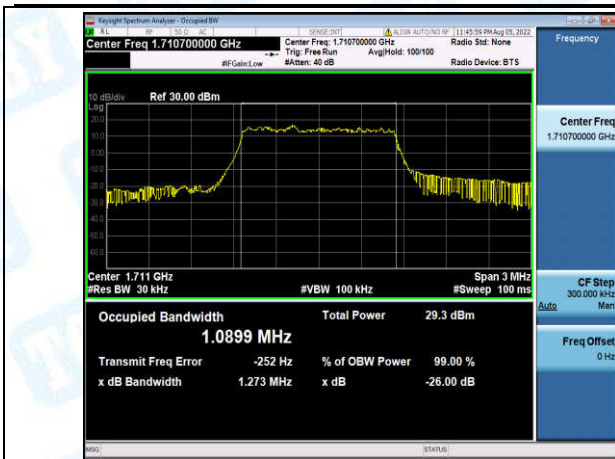

Band4-1.4MHz-QPSK-19957-6-0-Low-1.0899-1.273-PASS