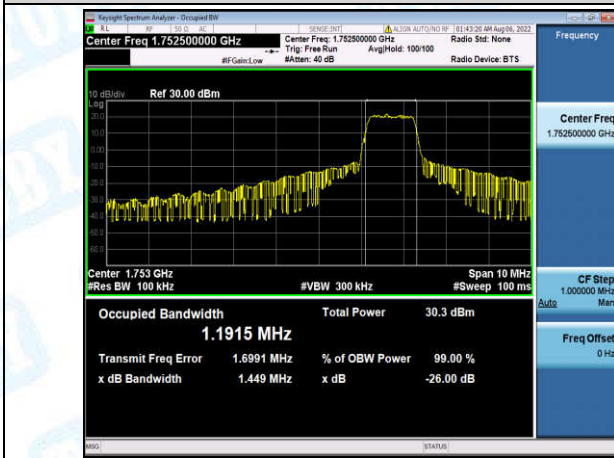

Band4-5MHz-QPSK-20375-6-0-High-1.1915-1.449-PASS