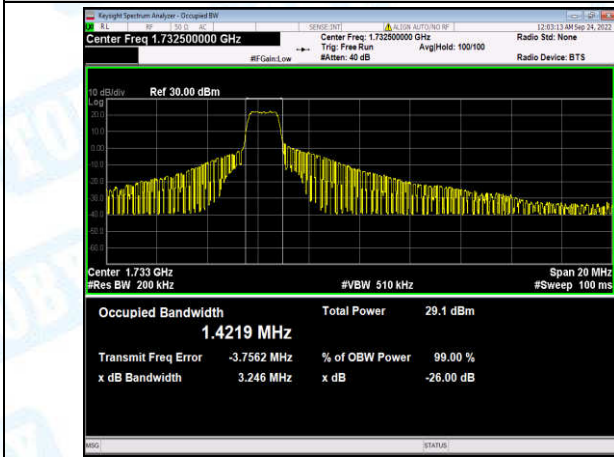

Band4-10MHz-16QAM-20175-6-0-Low-1.4219-3.246-PASS