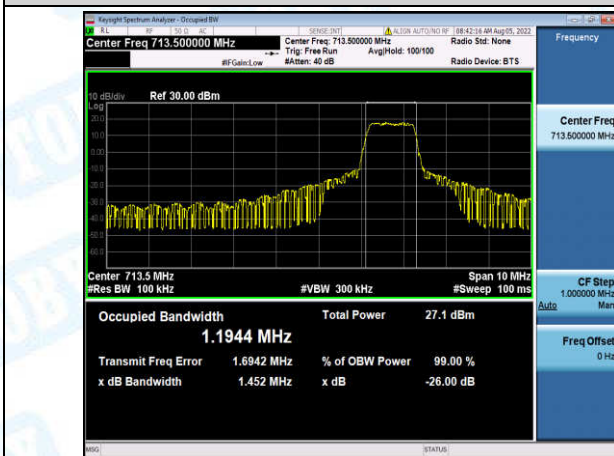

Band12-5MHz-QPSK-23155-6-0-High-1.1944-1.452-PASS