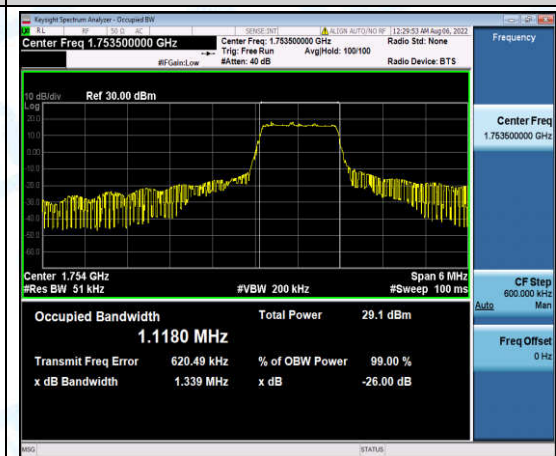

Band4-3MHz-16QAM-20385-6-0-High-1.1180-1.339-PASS