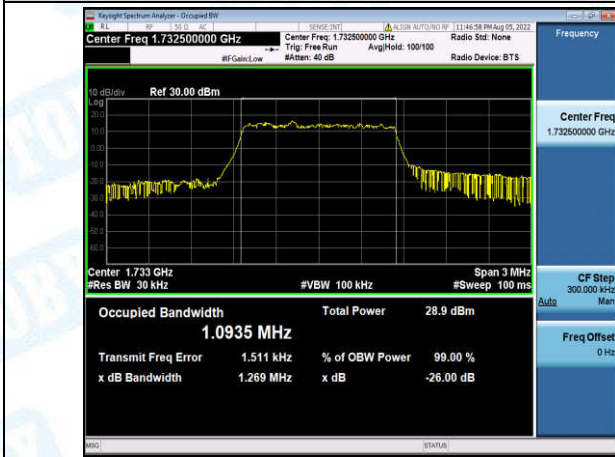

Band4-1.4MHz-16QAM-20175-6-0-Low-1.0935-1.269-PASS