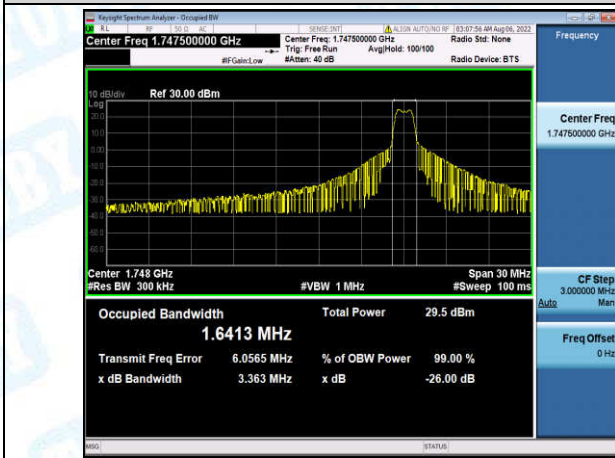

Band4-10MHz-16QAM-20000-6-0-Low-1.4637-3.450-PASS

Band4-10MHz-16QAM-20175-6-0-Low-1.4219-3.246-PASS

Band4-10MHz-16QAM-20350-6-0-High-1.6645-3.420-PASS

Band4-15MHz-QPSK-20025-6-0-Low-2.1653-4.356-PASS

Band4-15MHz-QPSK-20175-6-0-Low-1.8697-3.878-PASS