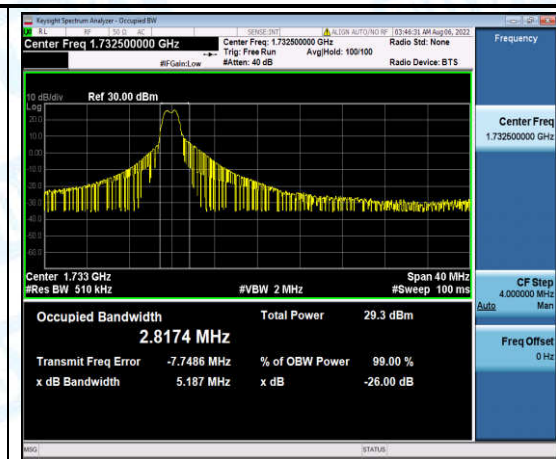

Band4-15MHz-QPSK-20325-6-0-High-1.6413-3.363-PASS

Band4-15MHz-16QAM-20025-6-0-Low-2.1004-4.463-PASS

Band4-15MHz-16QAM-20175-6-0-Low-1.9401-3.727-PASS

Band4-15MHz-16QAM-20325-6-0-High-1.6639-3.578-PASS

Band4-20MHz-QPSK-20050-6-0-Low-3.5264-5.887-PASS