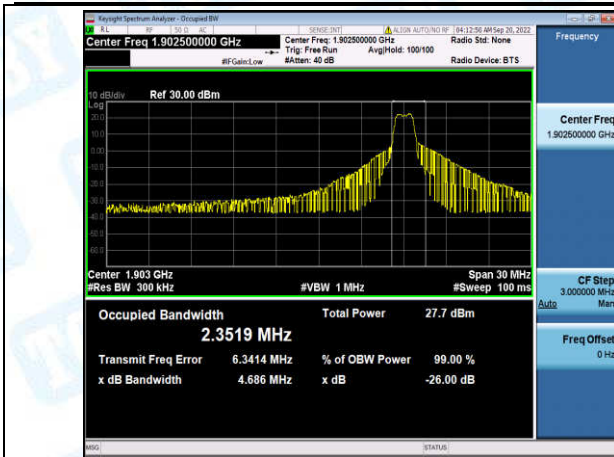

Band2-15MHz-QPSK-19125-6-0-High-2.3519-4.686-PASS