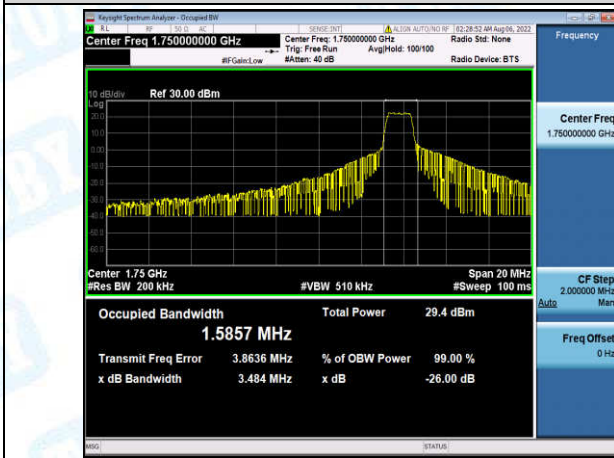

Band4-5MHz-16QAM-20175-6-0-Low-1.1902-1.638-PASS

Band4-5MHz-16QAM-20375-6-0-High-1.2000-1.484-PASS

Band4-10MHz-QPSK-20000-6-0-Low-1.5092-3.344-PASS

Band4-10MHz-QPSK-20175-6-0-Low-1.4588-3.216-PASS

Band4-10MHz-QPSK-20350-6-0-High-1.5857-3.484-PASS