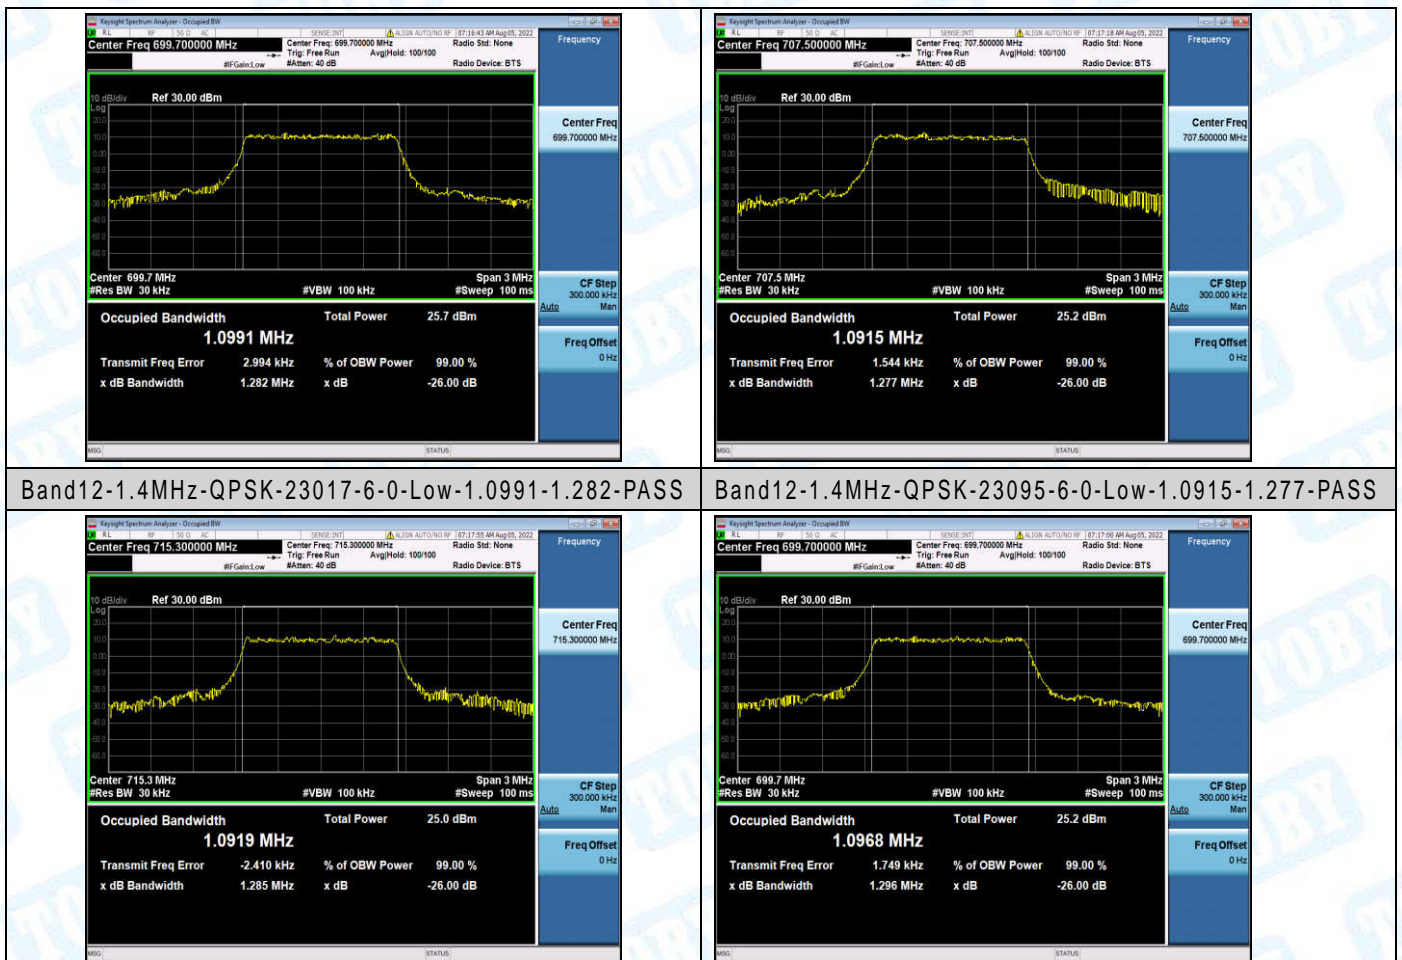

Band12-1.4MHz-QPSK-23173-6-0-High-1.0919-1.285-PASS

Band12-1.4MHz-16QAM-23017-6-0-Low-1.0968-1.296-PASS

Band5	3MHz	20525	16QAM	6	0	Low	1.1181	1.328	PASS
Band5	3MHz	20635	16QAM	6	0	High	1.1211	1.351	PASS
Band5	5MHz	20425	QPSK	6	0	Low	1.1893	1.631	PASS
Band5	5MHz	20525	QPSK	6	0	Low	1.1794	1.629	PASS
Band5	5MHz	20625	QPSK	6	0	High	1.1986	1.436	PASS
Band5	5MHz	20425	16QAM	6	0	Low	1.1881	1.611	PASS
Band5	5MHz	20525	16QAM	6	0	Low	1.1797	1.653	PASS
Band5	5MHz	20625	16QAM	6	0	High	1.1971	1.466	PASS
Band5	10MHz	20450	QPSK	6	0	Low	1.3539	2.197	PASS
Band5	10MHz	20525	QPSK	6	0	Low	1.3661	2.179	PASS
Band5	10MHz	20600	QPSK	6	0	High	1.3602	1.902	PASS
Band5	10MHz	20450	16QAM	6	0	Low	1.3529	2.203	PASS
Band5	10MHz	20525	16QAM	6	0	Low	1.3618	2.088	PASS
Band5	10MHz	20600	16QAM	6	0	High	1.3610	2.003	PASS

Test Graphs