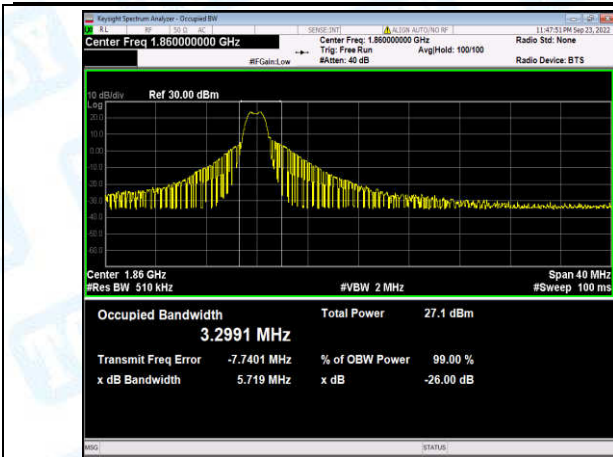

Band2-20MHz-QPSK-18700-6-0-Low-3.2991-5.719-PASS