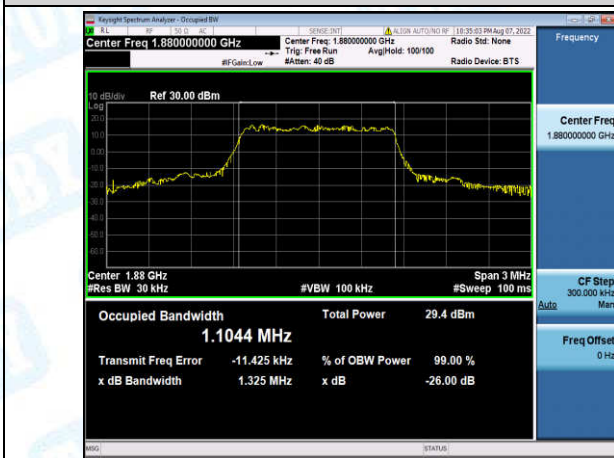

Band13-10MHz-16QAM-23230-6-0-Low-1.3902-2.346-PASS

Band2-1.4MHz-QPSK-18607-6-0-Low-1.0931-1.286-PASS

Band2-1.4MHz-QPSK-18900-6-0-Low-1.1042-1.316-PASS

Band2-1.4MHz-QPSK-19193-6-0-High-1.1032-1.317-PASS

Band2-1.4MHz-16QAM-18607-6-0-Low-1.0921-1.318-PASS