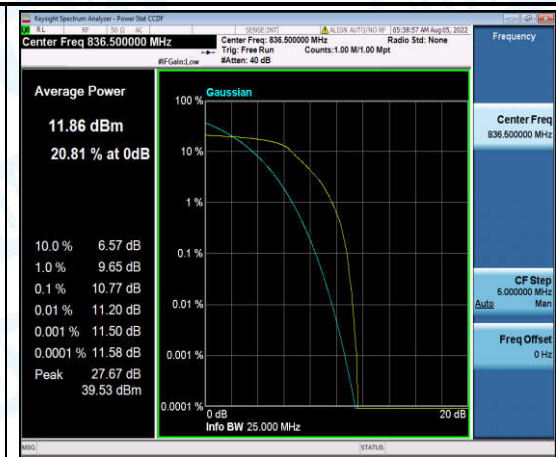

Band5-10MHz-16QAM-20525-6-0-Low-10.77-<=13-PASS