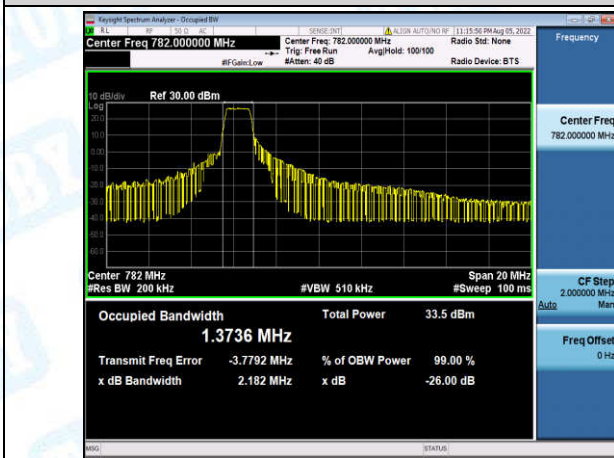

Band13-5MHz-QPSK-23255-6-0-High-1.1806-1.587-PASS

Band13-5MHz-16QAM-23205-6-0-Low-1.1808-1.648-PASS

Band13-5MHz-16QAM-23230-6-0-Low-1.2019-1.436-PASS

Band13-5MHz-16QAM-23255-6-0-High-1.1833-1.464-PASS

Band13-10MHz-QPSK-23230-6-0-Low-1.3736-2.182-PASS