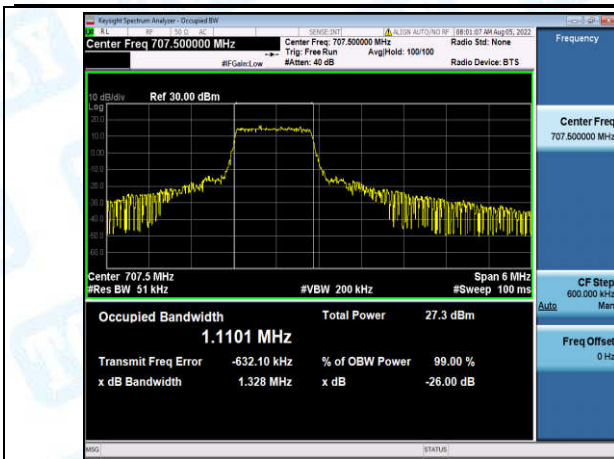

Band12-3MHz-QPSK-23025-6-0-Low-1.1205-1.421-PASS

Band12-3MHz-QPSK-23095-6-0-Low-1.1189-1.361-PASS

Band12-3MHz-QPSK-23165-6-0-High-1.1102-1.349-PASS

Band12-3MHz-16QAM-23025-6-0-Low-1.1162-1.408-PASS

Band12-3MHz-16QAM-23095-6-0-Low-1.1101-1.328-PASS