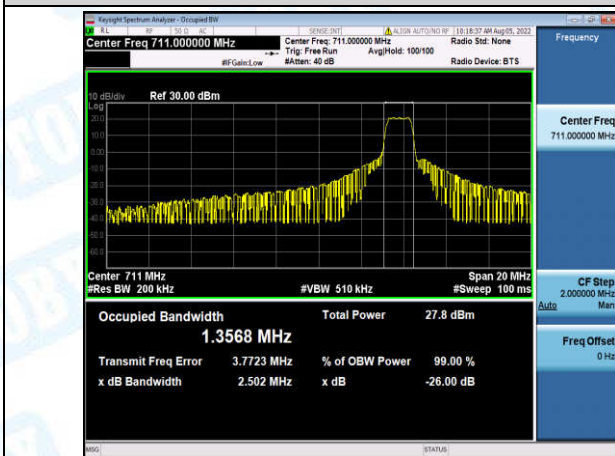

Band12-10MHz-QPSK-23130-6-0-High-1.3568-2.502-PASS