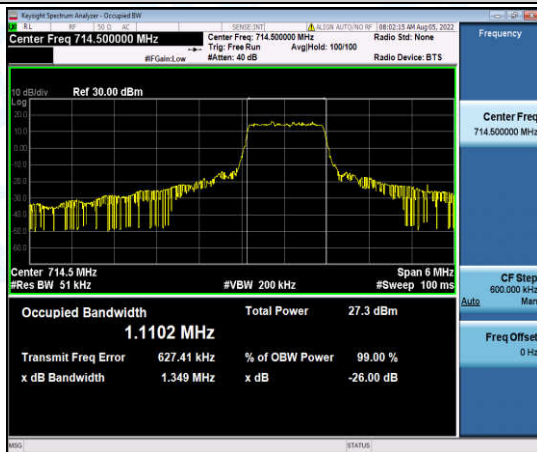

Band12-3MHz-QPSK-23165-6-0-High-1.1102-1.349-PASS