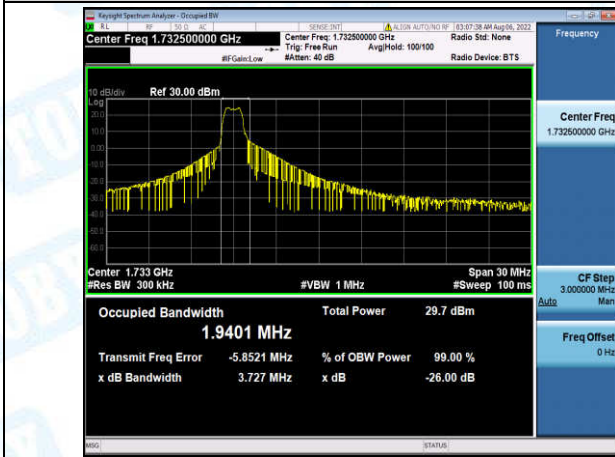

Band4-15MHz-16QAM-20175-6-0-Low-1.9401-3.727-PASS