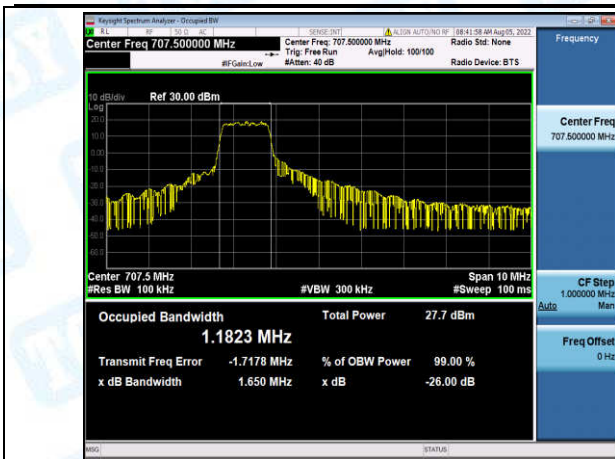

Band12-3MHz-16QAM-23165-6-0-High-1.1112-1.324-PASS

Band12-5MHz-QPSK-23035-6-0-Low-1.1830-1.483-PASS

Band12-5MHz-QPSK-23095-6-0-Low-1.1787-1.636-PASS

Band12-5MHz-QPSK-23155-6-0-High-1.1944-1.452-PASS

Band12-5MHz-16QAM-23035-6-0-Low-1.1883-1.515-PASS