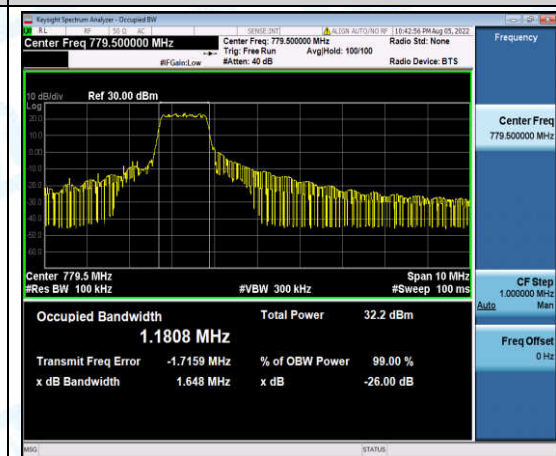

Band12-10MHz-16QAM-23060-6-0-Low-1.3917-2.194-PASS

Band12-10MHz-16QAM-23095-6-0-Low-1.3468-1.867-PASS

Band12-10MHz-16QAM-23130-6-0-High-1.3543-2.444-PASS

Band13-5MHz-QPSK-23205-6-0-Low-1.1840-1.638-PASS

Band13-5MHz-QPSK-23230-6-0-Low-1.1945-1.438-PASS