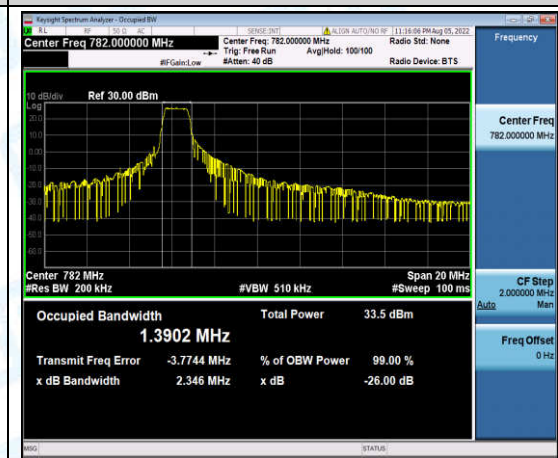

Band13-5MHz-QPSK-23255-6-0-High-1.1806-1.587-PASS

Band13-5MHz-16QAM-23205-6-0-Low-1.1808-1.648-PASS

Band13-5MHz-16QAM-23230-6-0-Low-1.2019-1.436-PASS

Band13-5MHz-16QAM-23255-6-0-High-1.1833-1.464-PASS

Band13-10MHz-QPSK-23230-6-0-Low-1.3736-2.182-PASS