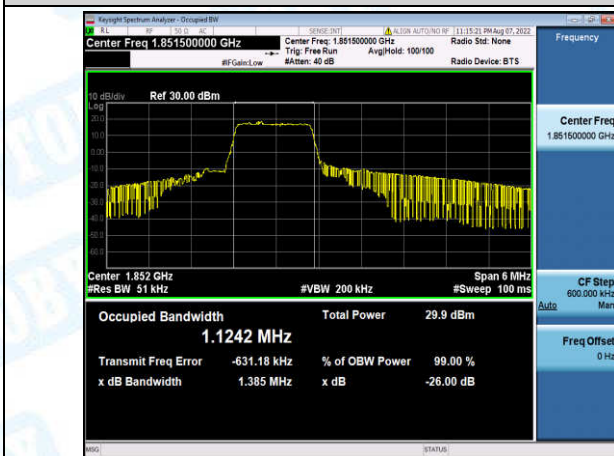

Band2-3MHz-QPSK-18615-6-0-Low-1.1242-1.385-PASS