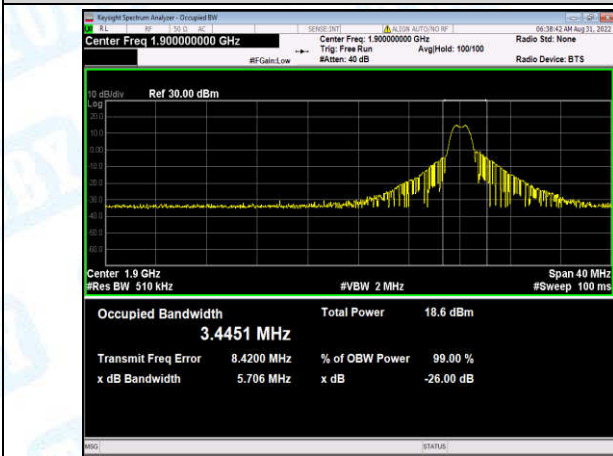

Band2-15MHz-16QAM-19125-6-0-High-2.3511-4.716-PASS

Band2-15MHz-16QAM-19150-6-0-High-1.8871-4.533-PASS

Band2-20MHz-QPSK-18700-6-0-Low-3.2991-5.719-PASS

Band2-20MHz-QPSK-18900-6-0-Low-3.3117-5.591-PASS

Band2-20MHz-QPSK-19100-6-0-High-3.4451-5.706-PASS