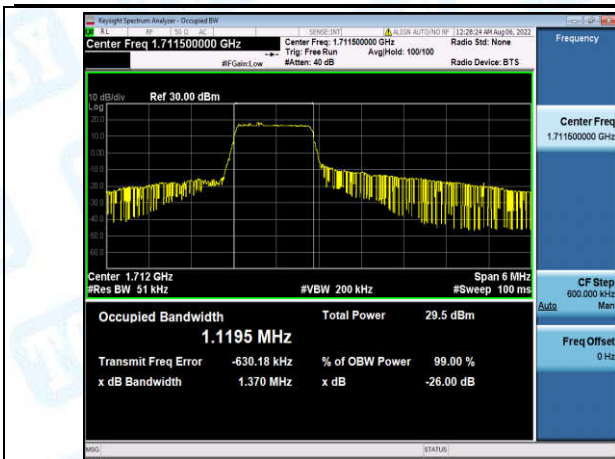

Band4-1.4MHz-QPSK-20393-6-0-High-1.0902-1.257-PASS

Band4-1.4MHz-16QAM-19957-6-0-Low-1.0907-1.271-PASS

Band4-1.4MHz-16QAM-20175-6-0-Low-1.0935-1.269-PASS

Band4-1.4MHz-16QAM-20393-6-0-High-1.0864-1.319-PASS