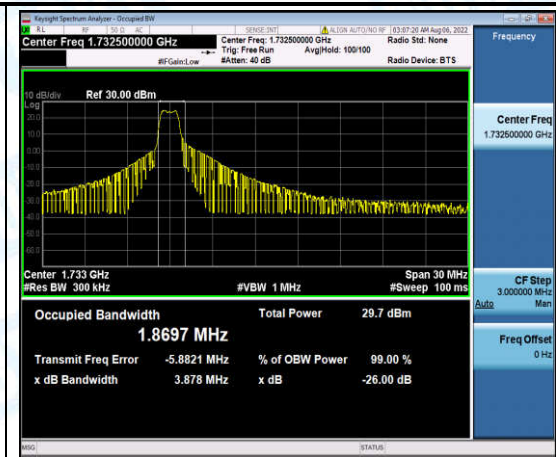

Band4-15MHz-QPSK-20175-6-0-Low-1.8697-3.878-PASS