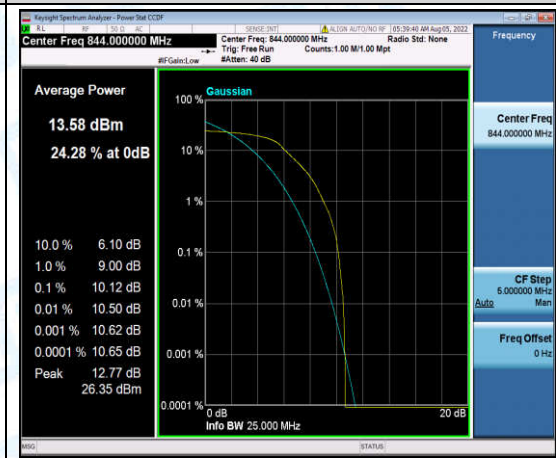

Band5-10MHz-16QAM-20600-6-0-High-10.12-<=13-PASS