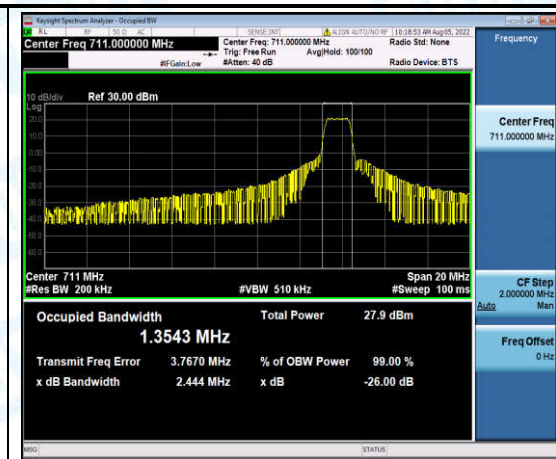

Band12-10MHz-16QAM-23130-6-0-High-1.3543-2.444-PASS