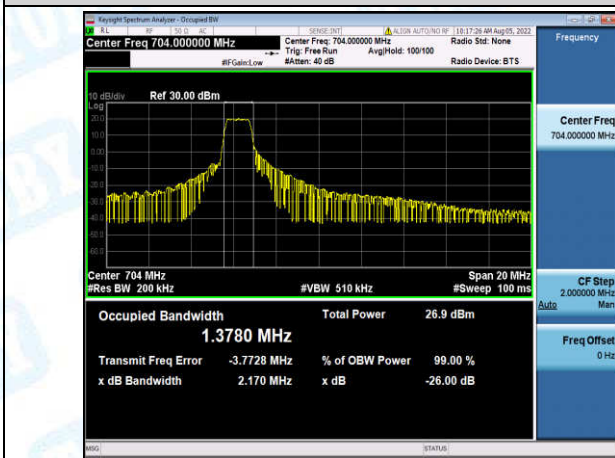

Band12-10MHz-QPSK-23060-6-0-Low-1.3780-2.170-PASS