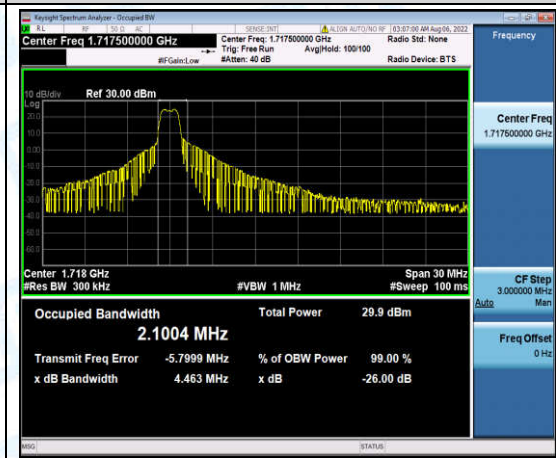

Band4-10MHz-16QAM-20000-6-0-Low-1.4637-3.450-PASS

Band4-10MHz-16QAM-20175-6-0-Low-1.4219-3.246-PASS

Band4-10MHz-16QAM-20350-6-0-High-1.6645-3.420-PASS

Band4-15MHz-QPSK-20025-6-0-Low-2.1653-4.356-PASS

Band4-15MHz-QPSK-20175-6-0-Low-1.8697-3.878-PASS