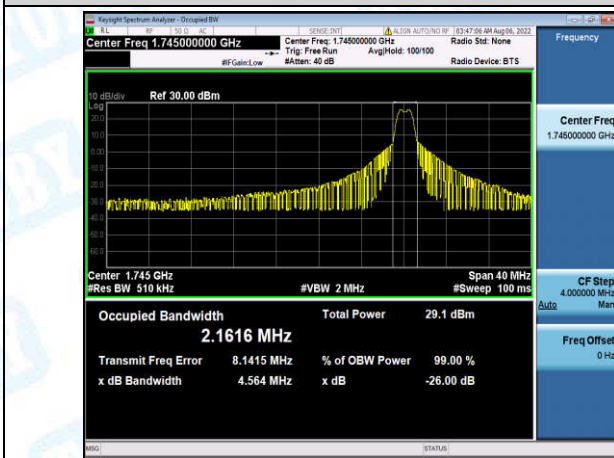

Band4-20MHz-QPSK-20300-6-0-High-2.1616-4.564-PASS