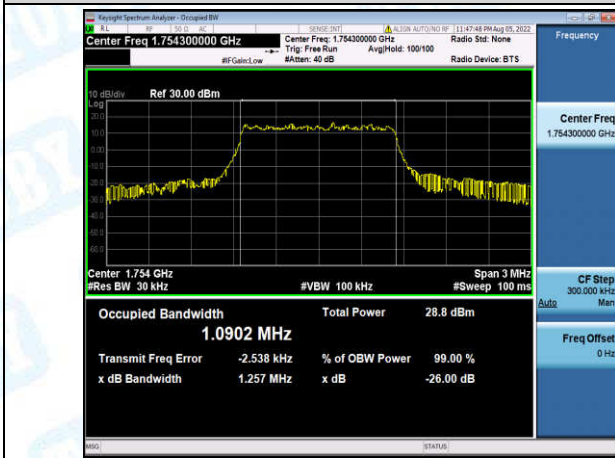

Band2-20MHz-16QAM-18700-6-0-Low-3.1527-5.608-PASS

Band2-20MHz-16QAM-18900-6-0-Low-3.0068-5.677-PASS

Band2-20MHz-16QAM-19100-6-0-High-3.1499-5.825-PASS

Band4-1.4MHz-QPSK-19957-6-0-Low-1.0899-1.273-PASS

Band4-1.4MHz-QPSK-20175-6-0-Low-1.0918-1.272-PASS