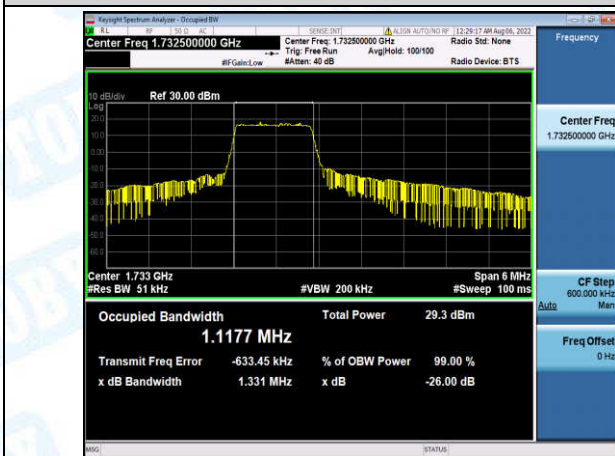

Band4-3MHz-16QAM-20175-6-0-Low-1.1177-1.331-PASS