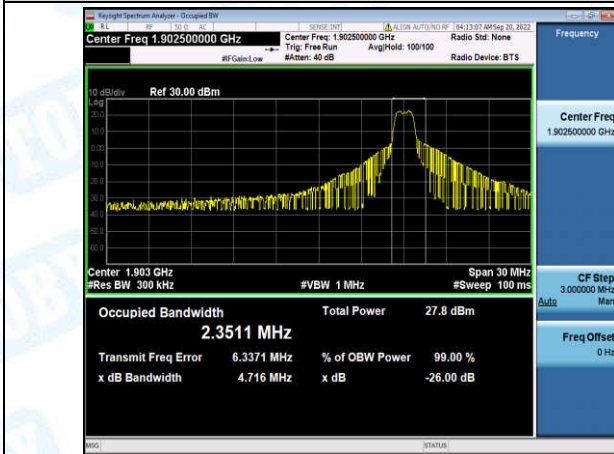

Band2-10MHz-QPSK-18900-6-0-Low-1.4178-2.950-PASS

Band2-15MHz-QPSK-19125-6-0-High-2.3519-4.686-PASS

Band2-15MHz-QPSK-19150-6-0-High-1.8127-3.618-PASS

Band2-15MHz-16QAM-18675-6-0-Low-2.0089-4.474-PASS

Band2-15MHz-16QAM-18900-6-0-Low-2.4097-4.744-PASS