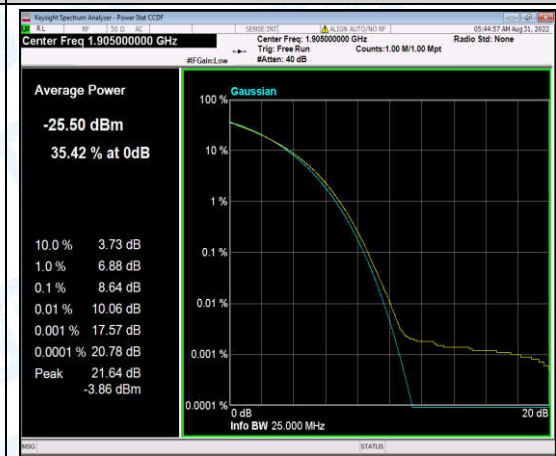

Band2-15MHz-16QAM-18900-1-0-Low-12.75-<=13-PASS

Band2-15MHz-16QAM-18900-6-0-Low-10.36-<=13-PASS

Band2-15MHz-16QAM-19150-1-0-High-8.62-<=13-PASS

Band2-15MHz-16QAM-19150-6-0-High-8.64-<=13-PASS

Band2-20MHz-QPSK-18700-1-0-Low-8.65-<=13-PASS