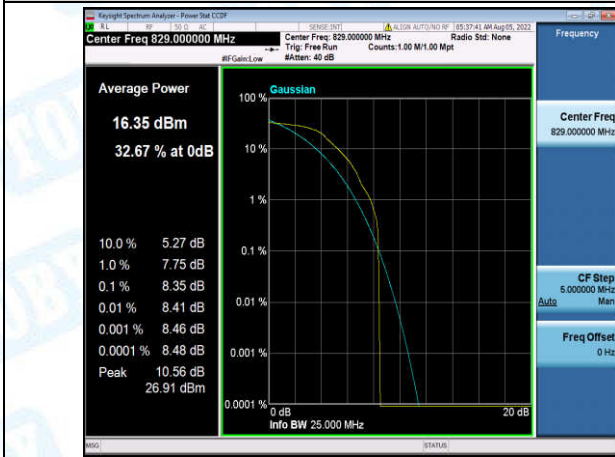

Band5-5MHz-16QAM-20625-1-0-High-10.61-13-PASS

Band5-10MHz-QPSK-20450-1-0-Low-8.35-13-PASS