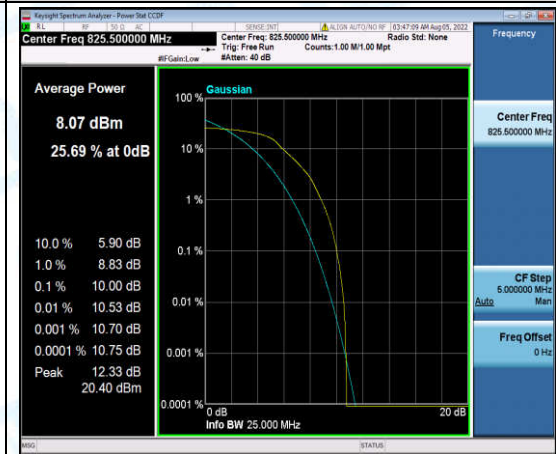

Band5-1.4MHz-16QAM-20407-6-0-Low-9.65-<=13-PASS

Band5-1.4MHz-16QAM-20525-1-0-Low-10.09-<=13-PASS

Band5-1.4MHz-16QAM-20525-6-0-Low-8.63-<=13-PASS

Band5-1.4MHz-16QAM-20643-1-0-High-10.50-<=13-PASS

Band5-1.4MHz-16QAM-20643-6-0-High-8.22-<=13-PASS