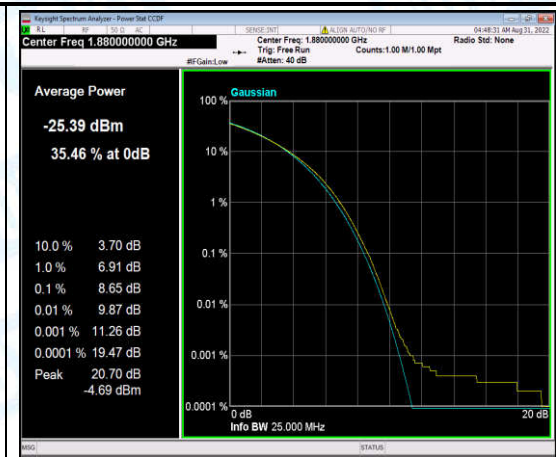

Band2-20MHz-16QAM-18700-6-0-Low-8.66-=<=13-PASS

Band2-20MHz-16QAM-18900-6-0-Low-8.65-<=13-PASS