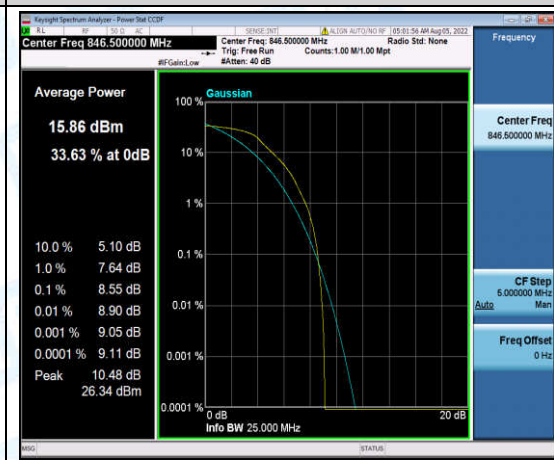

Band5-5MHz-QPSK-20525-6-0-Low-10.64-<=13-PASS

Band5-5MHz-QPSK-20625-6-0-High-8.55-<=13-PASS