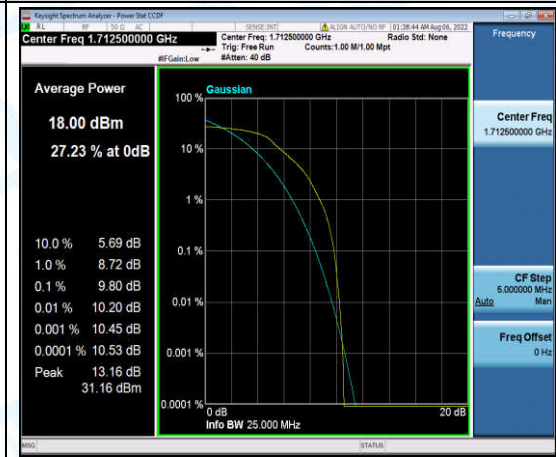

Band4-5MHz-QPSK-20375-6-0-High-9.11-<=13-PASS

Band4-5MHz-16QAM-19975-6-0-Low-9.80-<=13-PASS