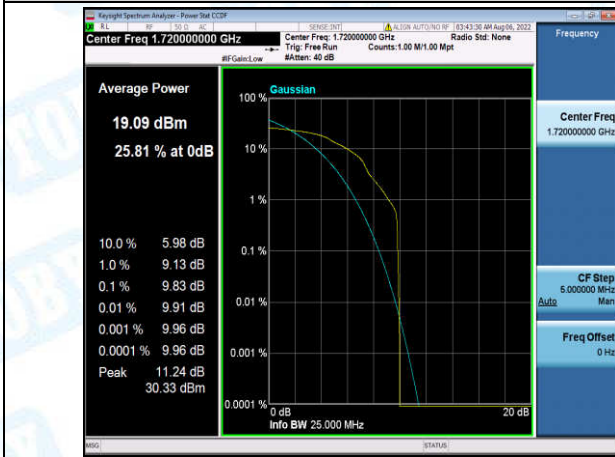

Band4-20MHz-QPSK-20300-1-0-High-9.27-<=13-PASS

Band4-20MHz-16QAM-20050-1-0-Low-9.83-<=13-PASS