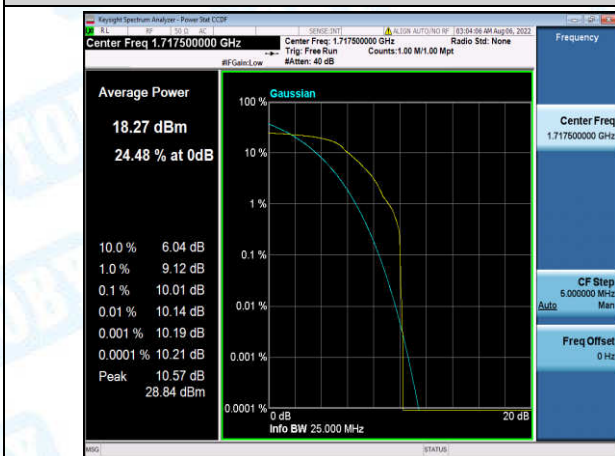

Band4-10MHz-16QAM-20350-1-0-High-10.12-<=13-PASS

Band4-15MHz-QPSK-20025-1-0-Low-10.01-<=13-PASS