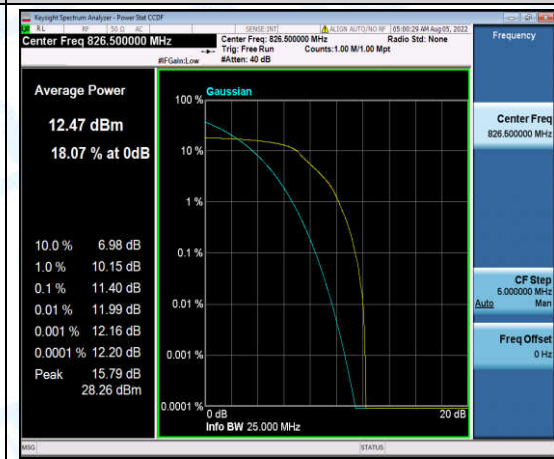

Band5-5MHz-QPSK-20625-6-0-High-8.55-<=13-PASS

Band5-5MHz-16QAM-20425-6-0-Low-11.40-<=13-PASS