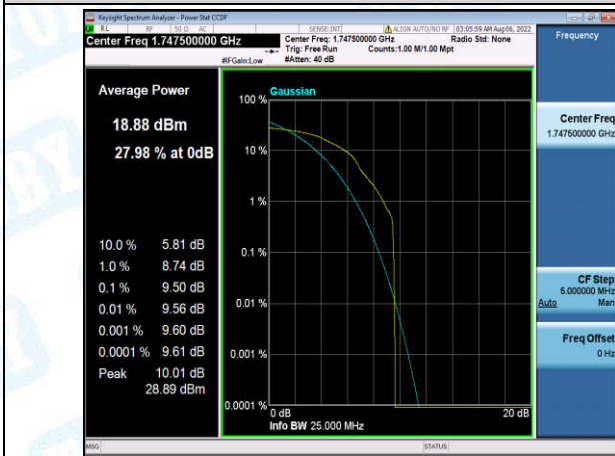

Band4-15MHz-16QAM-20175-1-0-Low-9.29-<=13-PASS

Band4-15MHz-16QAM-20325-1-0-High-9.50-<=13-PASS