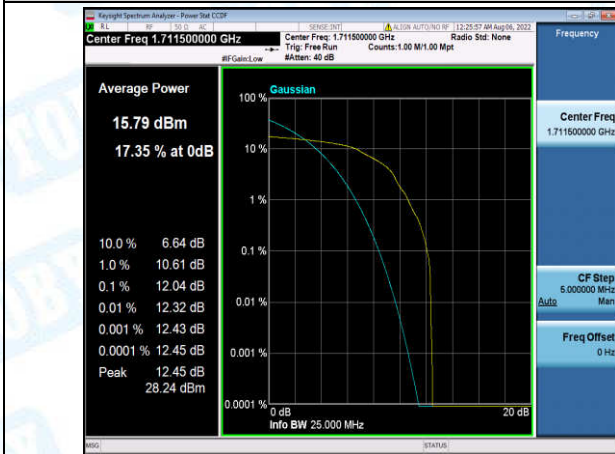

Band4-3MHz-QPSK-20385-1-0-High-10.34-<=13-PASS

Band4-3MHz-16QAM-19965-1-0-Low-12.04-<=13-PASS