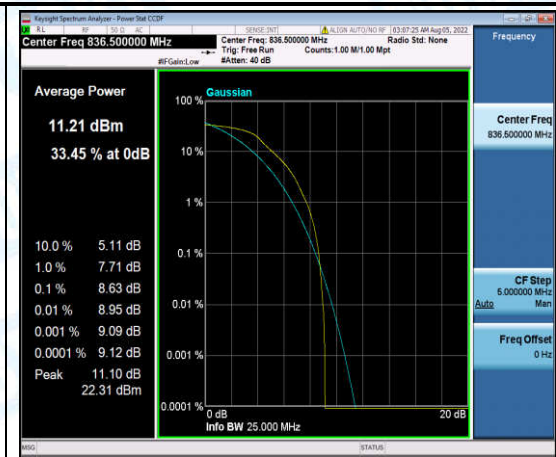

Band5-1.4MHz-16QAM-20407-6-0-Low-9.65-<=13-PASS

Band5-1.4MHz-16QAM-20525-6-0-Low-8.63-<=13-PASS