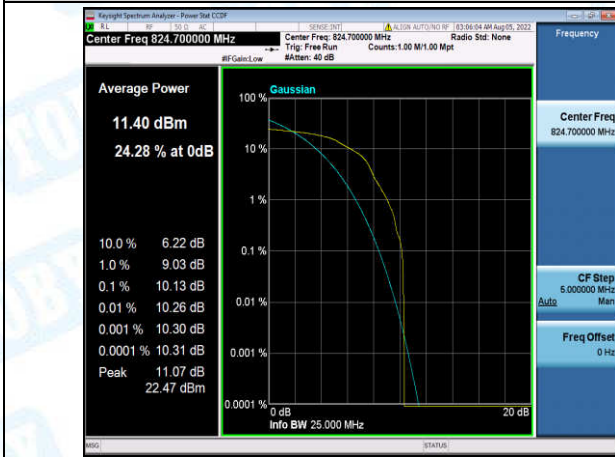

Band5-1.4MHz-QPSK-20643-1-0-High-9.93-<=13-PASS

Band5-1.4MHz-16QAM-20407-1-0-Low-10.13-<=13-PASS