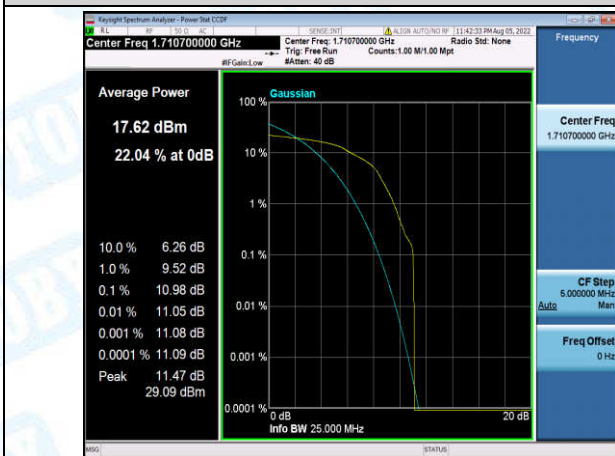

Band4-1.4MHz-QPSK-20393-1-0-High-9.19-<=13-PASS

Band4-1.4MHz-16QAM-19957-1-0-Low-10.98-<=13-PASS