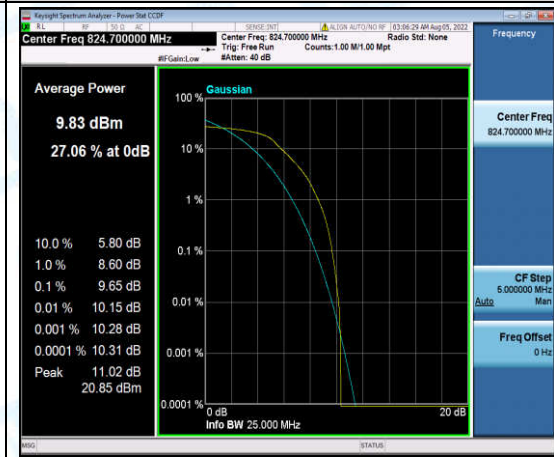

Band5-1.4MHz-QPSK-20643-6-0-High-8.89-<=13-PASS

Band5-1.4MHz-16QAM-20407-6-0-Low-9.65-<=13-PASS