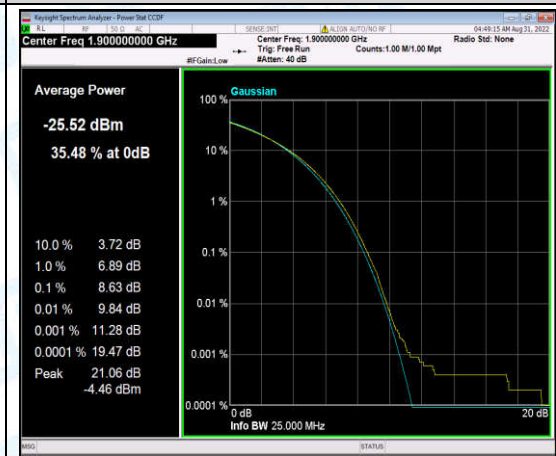

Band2-20MHz-16QAM-18900-6-0-Low-8.65-<=13-PASS

Band2-20MHz-16QAM-19100-6-0-High-8.63-<=13-PASS