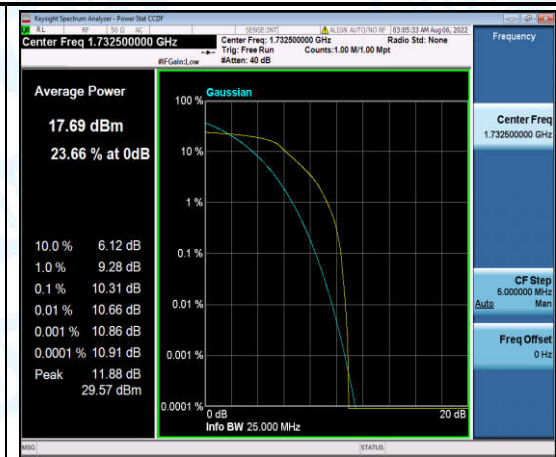

Band4-15MHz-16QAM-20025-6-0-Low-9.50- <= 13-PASS

Band4-15MHz-16QAM-20175-6-0-Low-10.31-<=13-PASS