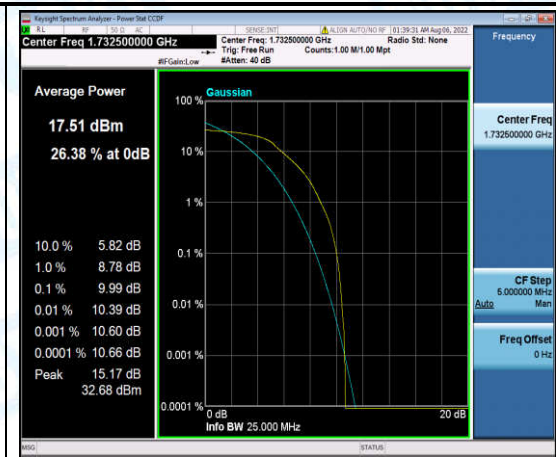

Band4-5MHz-16QAM-19975-6-0-Low-9.80-<=13-PASS

Band4-5MHz-16QAM-20175-6-0-Low-9.99-<=13-PASS