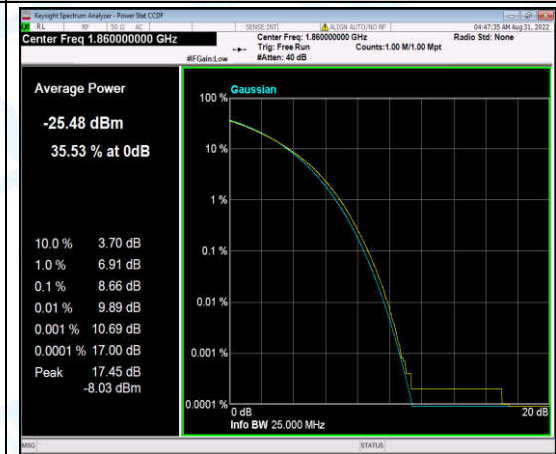

Band2-15MHz-16QAM-18900-1-0-Low-12.75-<=13-PASS

Band2-15MHz-16QAM-18900-6-0-Low-10.36-<=13-PASS

Band2-15MHz-16QAM-19150-1-0-High-8.62-<=13-PASS

Band2-15MHz-16QAM-19150-6-0-High-8.64-<=13-PASS

Band2-20MHz-QPSK-18700-1-0-Low-8.65-<=13-PASS