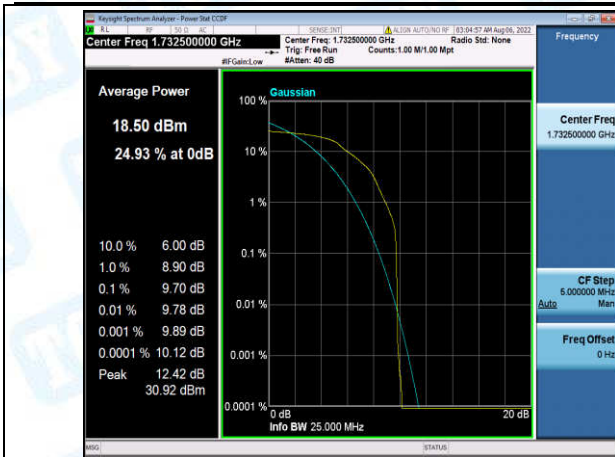

Band4-15MHz-QPSK-20025-1-0-Low-10.01-<=13-PASS

Band4-15MHz-QPSK-20175-1-0-Low-9.70- <= 13-PASS