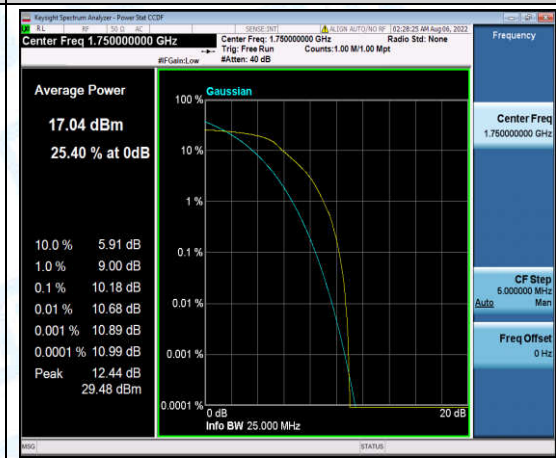

Band4-10MHz-QPSK-20175-6-0-Low-12.65-<=13-PASS

Band4-10MHz-QPSK-20350-6-0-High-10.18-<=13-PASS