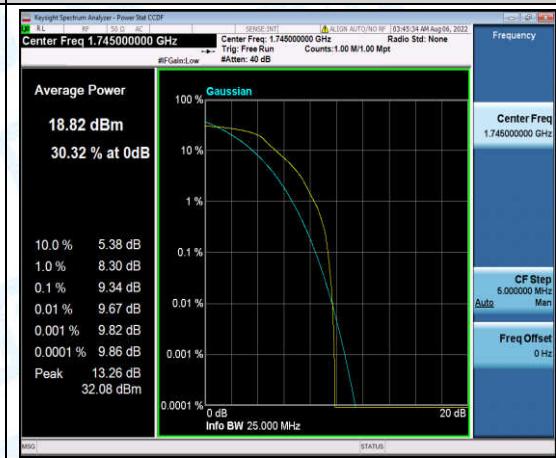

Band4-20MHz-16QAM-20175-6-0-Low-10.07-<=13-PASS

Band4-20MHz-16QAM-20300-6-0-High-9.34-<=13-PASS