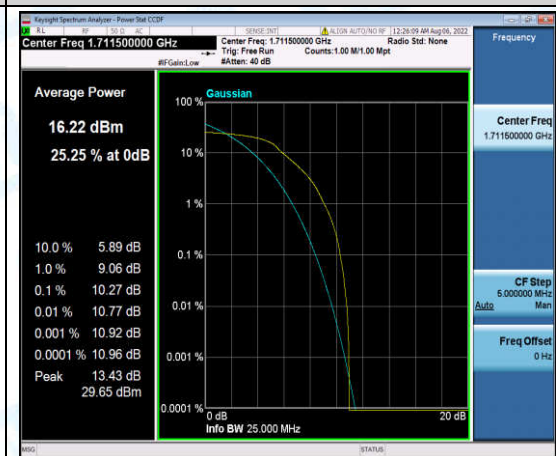

Band4-1.4MHz-16QAM-20393-6-0-High-10.34-<=13-PASS

Band4-3MHz-QPSK-19965-6-0-Low-10.27-<=13-PASS