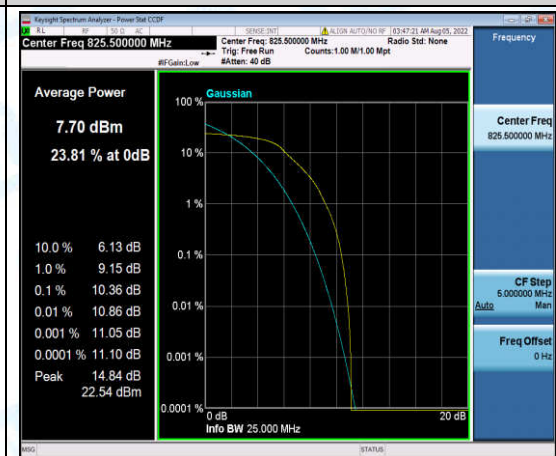

Band5-3MHz-QPSK-20635-6-0-High-8.58-<=13-PASS

Band5-3MHz-16QAM-20415-6-0-Low-10.36-<=13-PASS