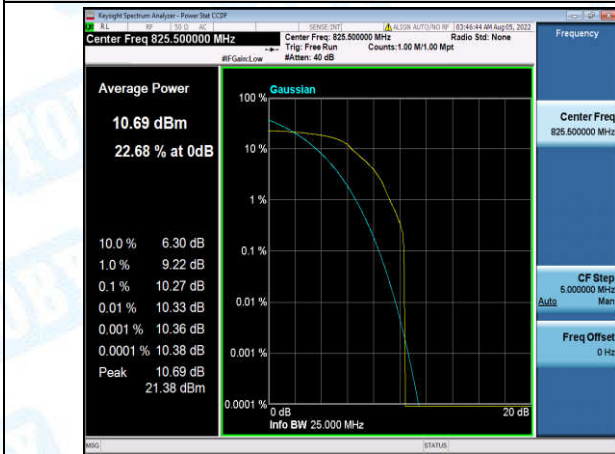

Band5-1.4MHz-16QAM-20407-6-0-Low-9.65-<=13-PASS

Band5-1.4MHz-16QAM-20525-1-0-Low-10.09-<=13-PASS

Band5-1.4MHz-16QAM-20525-6-0-Low-8.63-<=13-PASS

Band5-1.4MHz-16QAM-20643-1-0-High-10.50-<=13-PASS

Band5-1.4MHz-16QAM-20643-6-0-High-8.22-<=13-PASS