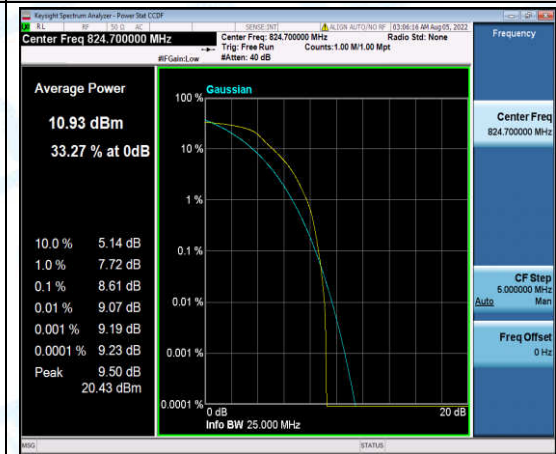

Band4-20MHz-16QAM-20300-6-0-High-9.34-<=13-PASS

Band5-1.4MHz-QPSK-20407-6-0-Low-8.61-<=13-PASS