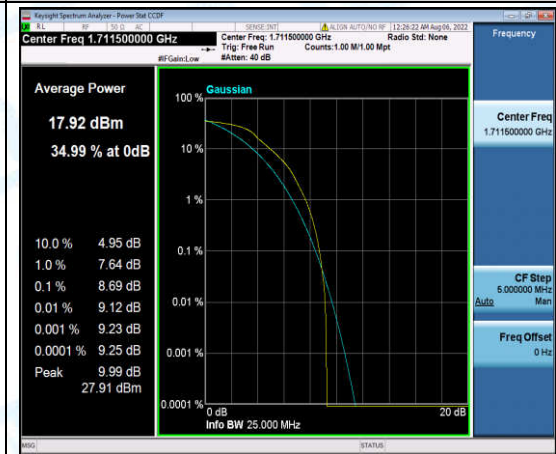

Band4-3MHz-QPSK-20385-6-0-High-10.33-<=13-PASS

Band4-3MHz-16QAM-19965-6-0-Low-8.69-<=13-PASS