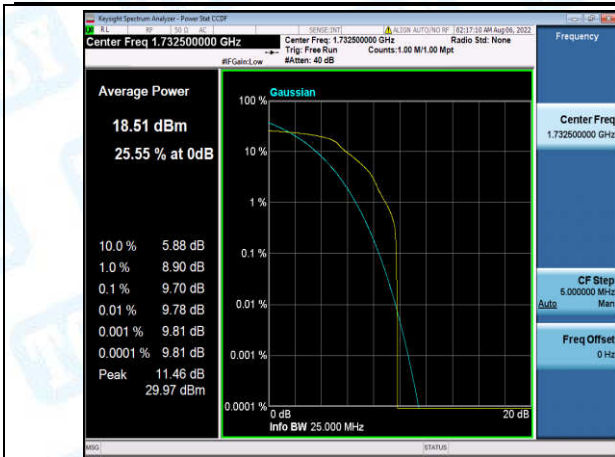

Band4-10MHz-QPSK-20000-1-0-Low-9.73-<=13-PASS

Band4-10MHz-QPSK-20175-1-0-Low-9.70-<=13-PASS