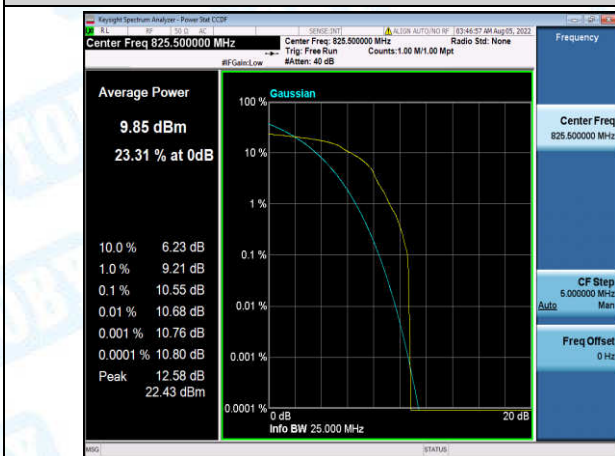

Band5-3MHz-QPSK-20635-1-0-High-11.30-<=13-PASS

Band5-3MHz-16QAM-20415-1-0-Low-10.55-<=13-PASS