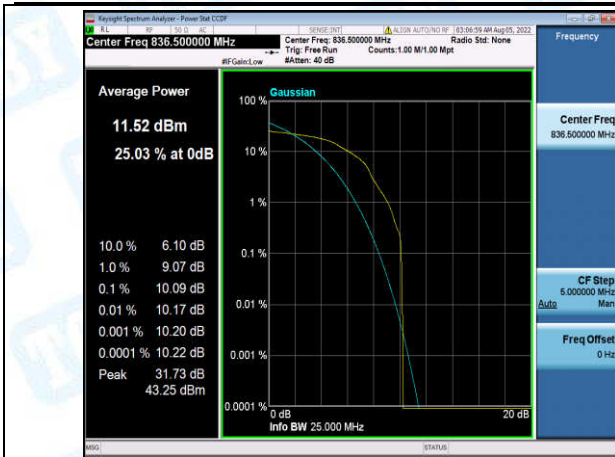

Band5-1.4MHz-16QAM-20407-1-0-Low-10.13-<=13-PASS

Band5-1.4MHz-16QAM-20525-1-0-Low-10.09-<=13-PASS