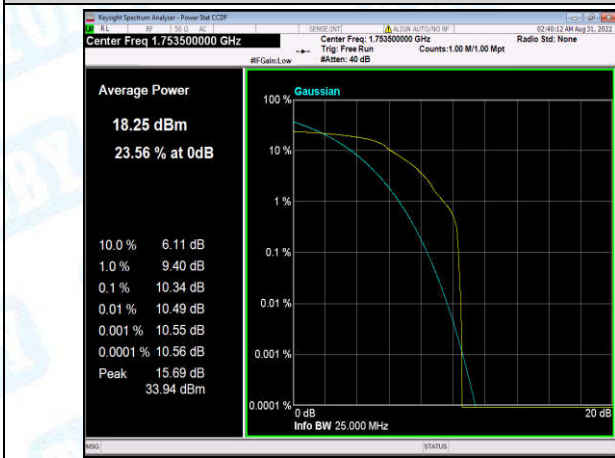

Band4-3MHz-QPSK-20175-1-0-Low-9.00-<=13-PASS

Band4-3MHz-QPSK-20385-1-0-High-10.34-<=13-PASS