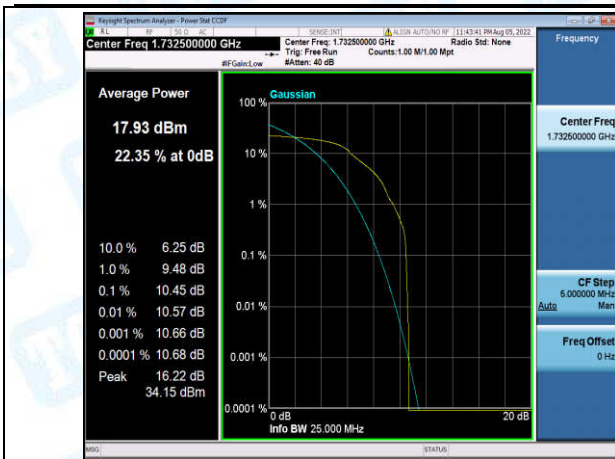

Band4-1.4MHz-QPSK-19957-1-0-Low-10.69-<=13-PASS

Band4-1.4MHz-QPSK-20175-1-0-Low-10.45-<=13-PASS