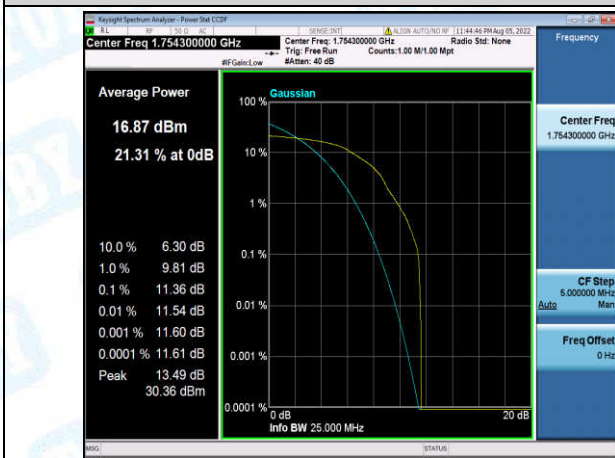

Band4-1.4MHz-16QAM-20175-1-0-Low-9.93-<=13-PASS

Band4-1.4MHz-16QAM-20393-1-0-High-11.36-<=13-PASS