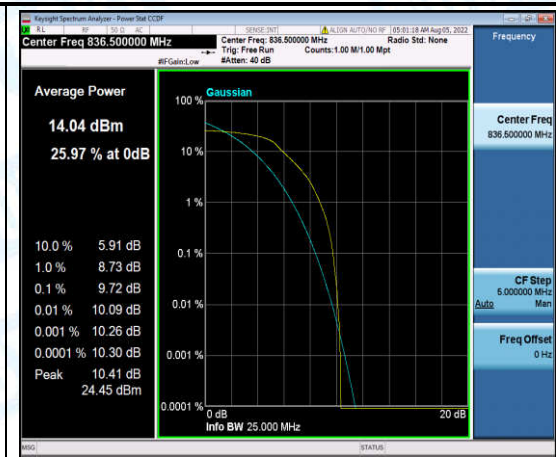

Band5-5MHz-QPSK-20525-6-0-Low-10.64-<=13-PASS

Band5-5MHz-QPSK-20625-1-0-High-8.68-<=13-PASS

Band5-5MHz-QPSK-20625-6-0-High-8.55-<=13-PASS

Band5-5MHz-16QAM-20425-1-0-Low-10.04-<=13-PASS

Band5-5MHz-16QAM-20425-6-0-Low-11.40-<=13-PASS