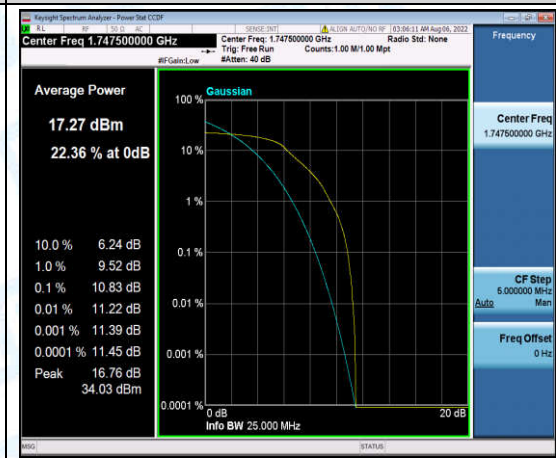

Band4-15MHz-QPSK-20175-6-0-Low-11.52- <= 13-PASS

Band4-15MHz-QPSK-20325-6-0-High-10.83- <= 13-PASS