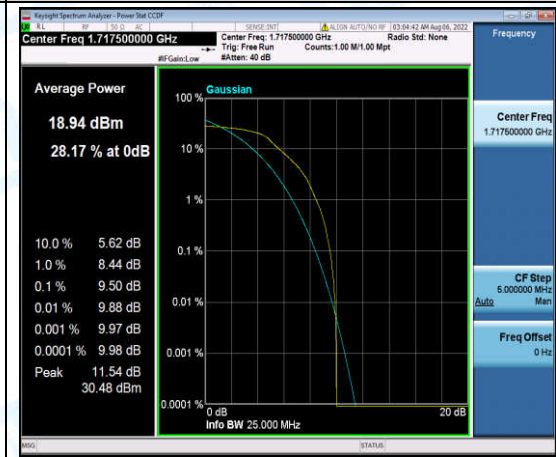

Band4-15MHz-QPSK-20025-6-0-Low-10.42-<=13-PASS

Band4-15MHz-QPSK-20175-1-0-Low-9.70- <= 13-PASS

Band4-15MHz-QPSK-20175-6-0-Low-11.52- <= 13-PASS

Band4-15MHz-QPSK-20325-1-0-High-9.30- <= 13-PASS

Band4-15MHz-QPSK-20325-6-0-High-10.83- <= 13-PASS