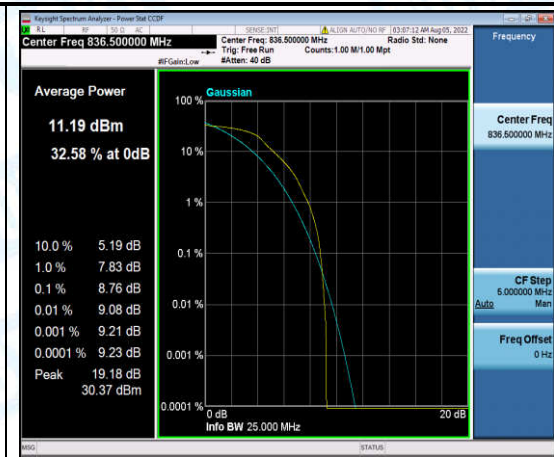

Band4-20MHz-16QAM-20175-6-0-Low-10.07-<=13-PASS

Band4-20MHz-16QAM-20300-1-0-High-9.92-<=13-PASS

Band4-20MHz-16QAM-20300-6-0-High-9.34-<=13-PASS

Band5-1.4MHz-QPSK-20407-1-0-Low-8.97-<=13-PASS

Band5-1.4MHz-QPSK-20407-6-0-Low-8.61-<=13-PASS