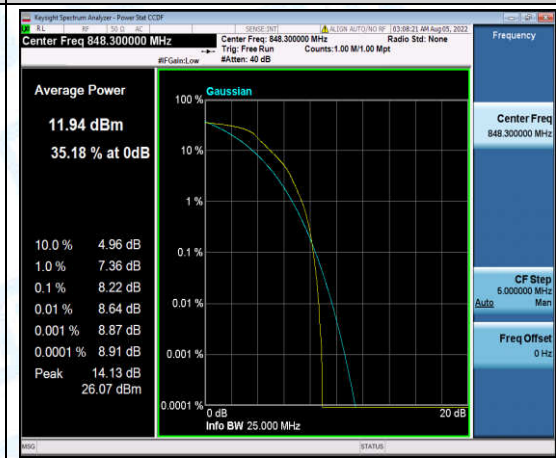

Band5-1.4MHz-16QAM-20525-6-0-Low-8.63-<=13-PASS

Band5-1.4MHz-16QAM-20643-6-0-High-8.22-<=13-PASS