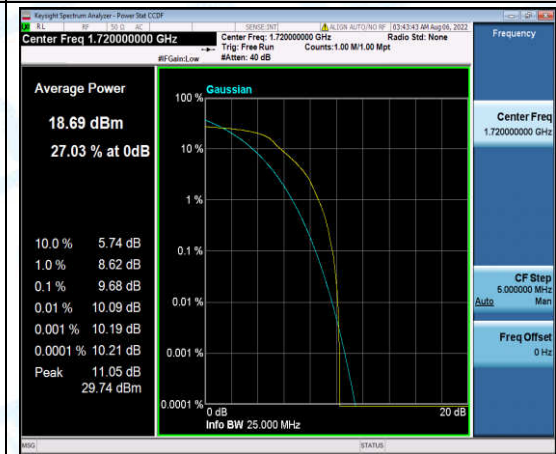

Band4-15MHz-16QAM-20325-6-0-High-10.85-<=13-PASS

Band4-20MHz-QPSK-20050-6-0-Low-9.68-<=13-PASS