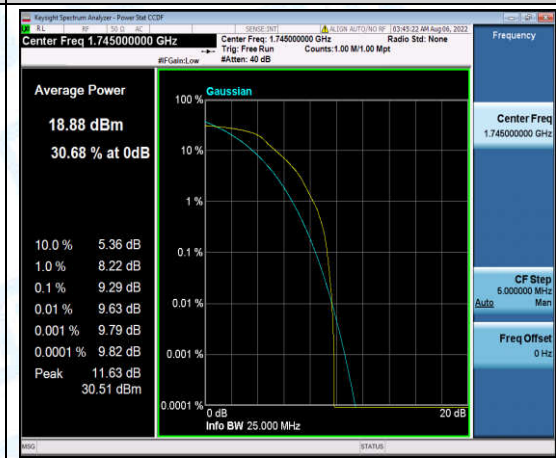

Band4-15MHz-16QAM-20325-6-0-High-10.85-<=13-PASS

Band4-20MHz-QPSK-20050-1-0-Low-9.60-<=13-PASS

Band4-20MHz-QPSK-20050-6-0-Low-9.68-<=13-PASS

Band4-20MHz-QPSK-20175-1-0-Low-9.59-<=13-PASS

Band4-20MHz-QPSK-20175-6-0-Low-10.65-<=13-PASS