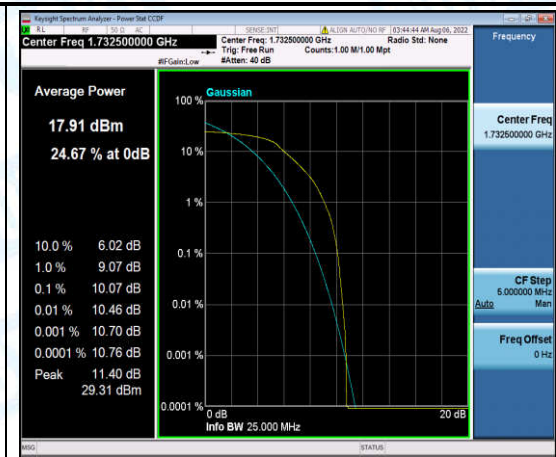

Band4-20MHz-16QAM-20050-6-0-Low-9.45-<=13-PASS

Band4-20MHz-16QAM-20175-6-0-Low-10.07-<=13-PASS