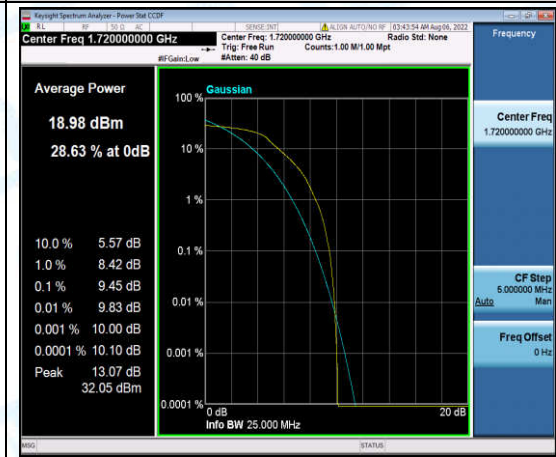

Band4-20MHz-QPSK-20300-6-0-High-9.29-<=13-PASS

Band4-20MHz-16QAM-20050-6-0-Low-9.45-<=13-PASS