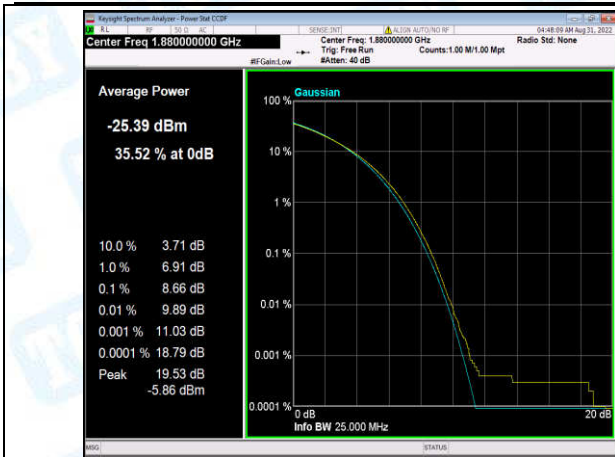

Band2-20MHz-16QAM-18700-1-0-Low-8.66-=<=13-PASS

Band2-20MHz-16QAM-18900-1-0-Low-8.66-<=13-PASS