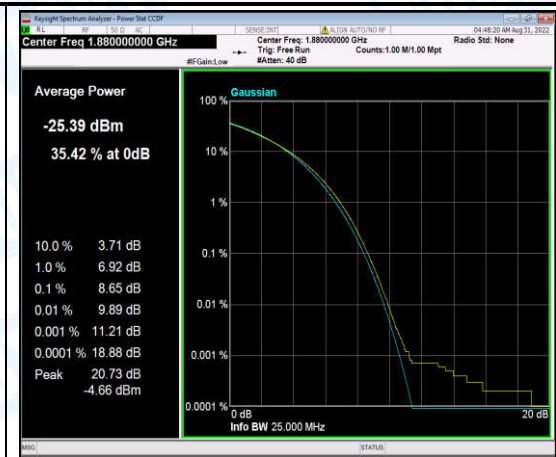

Band2-20MHz-QPSK-18700-6-0-Low-8.66-<=13-PASS

Band2-20MHz-QPSK-18900-6-0-Low-8.65-=<=13-PASS