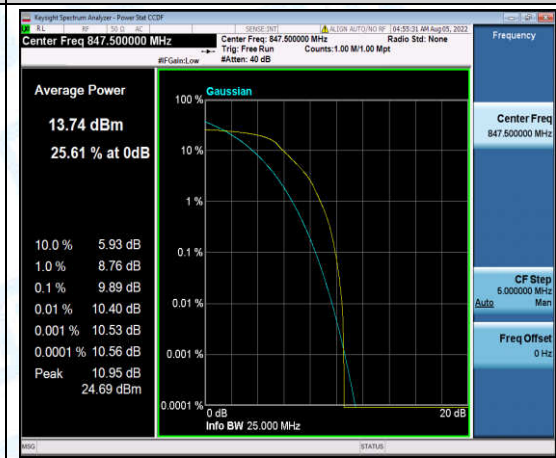

Band5-3MHz-QPSK-20635-6-0-High-8.58-<=13-PASS

Band5-3MHz-16QAM-20415-1-0-Low-10.55-<=13-PASS

Band5-3MHz-16QAM-20415-6-0-Low-10.36-<=13-PASS

Band5-3MHz-16QAM-20525-1-0-Low-10.42-<=13-PASS

Band5-3MHz-16QAM-20525-6-0-Low-10.17-<=13-PASS