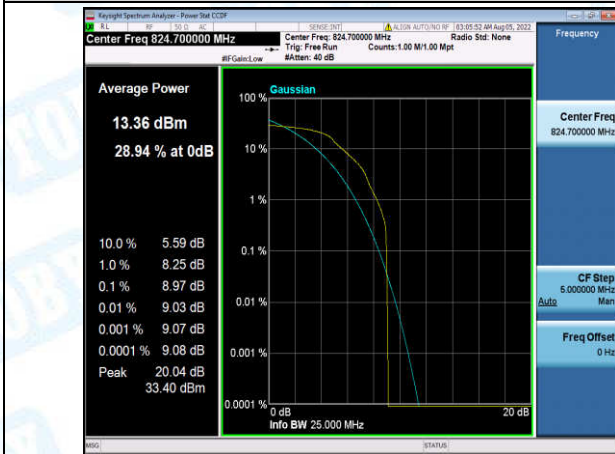

Band4-20MHz-16QAM-20300-1-0-High-9.92-<=13-PASS

Band5-1.4MHz-QPSK-20407-1-0-Low-8.97-<=13-PASS