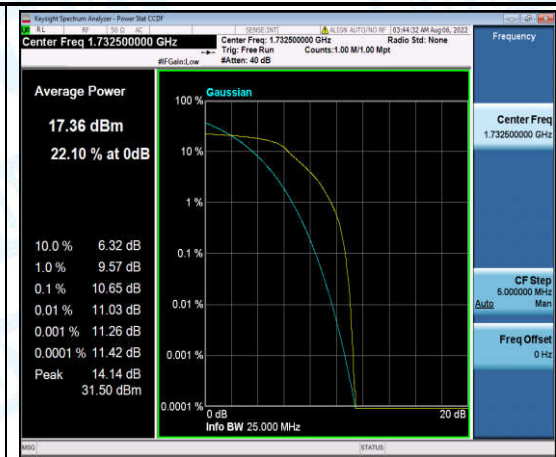

Band4-20MHz-QPSK-20050-6-0-Low-9.68-<=13-PASS

Band4-20MHz-QPSK-20175-6-0-Low-10.65-<=13-PASS