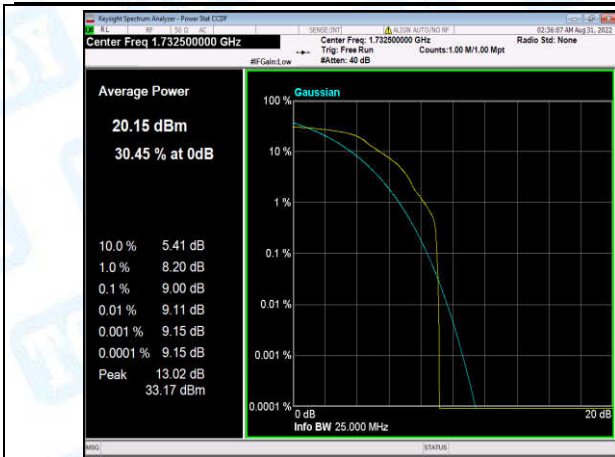

Band4-1.4MHz-16QAM-20175-6-0-Low-10.10-<=13-PASS

Band4-1.4MHz-16QAM-20393-1-0-High-11.36-<=13-PASS

Band4-1.4MHz-16QAM-20393-6-0-High-10.34-<=13-PASS

Band4-3MHz-QPSK-19965-1-0-Low-9.76-<=13-PASS

Band4-3MHz-QPSK-19965-6-0-Low-10.27-<=13-PASS