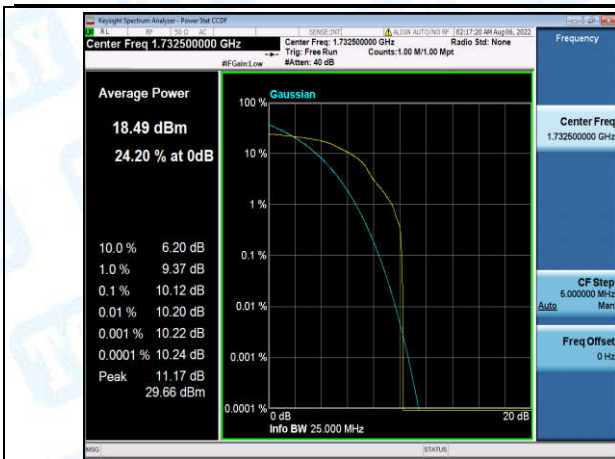

Band4-10MHz-QPSK-20175-6-0-Low-12.65-<=13-PASS

Band4-10MHz-QPSK-20350-1-0-High-10.56-<=13-PASS

Band4-10MHz-QPSK-20350-6-0-High-10.18-<=13-PASS

Band4-10MHz-16QAM-20000-1-0-Low-10.63-<=13-PASS

Band4-10MHz-16QAM-20000-6-0-Low-9.26-<=13-PASS