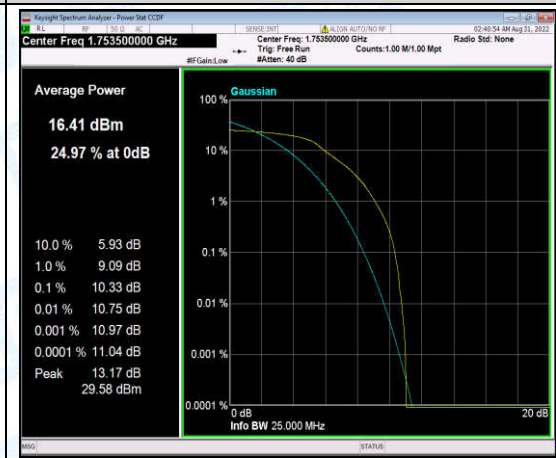

Band4-3MHz-QPSK-20175-6-0-Low-9.44-<=13-PASS

Band4-3MHz-QPSK-20385-6-0-High-10.33-<=13-PASS