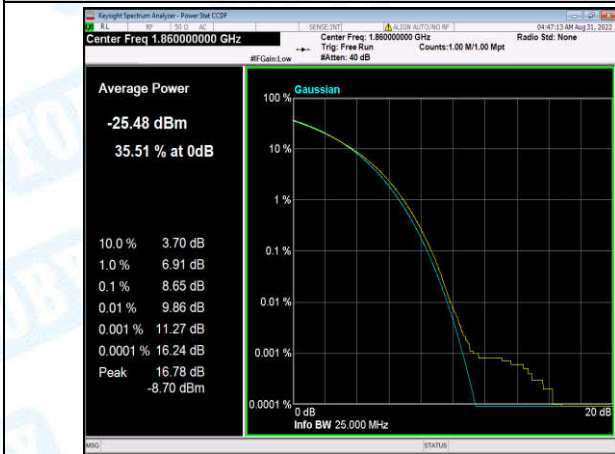

Band2-15MHz-16QAM-18900-1-0-Low-12.75-<=13-PASS

Band2-15MHz-16QAM-18900-6-0-Low-10.36-<=13-PASS

Band2-15MHz-16QAM-19150-1-0-High-8.62-<=13-PASS

Band2-15MHz-16QAM-19150-6-0-High-8.64-<=13-PASS

Band2-20MHz-QPSK-18700-1-0-Low-8.65-<=13-PASS