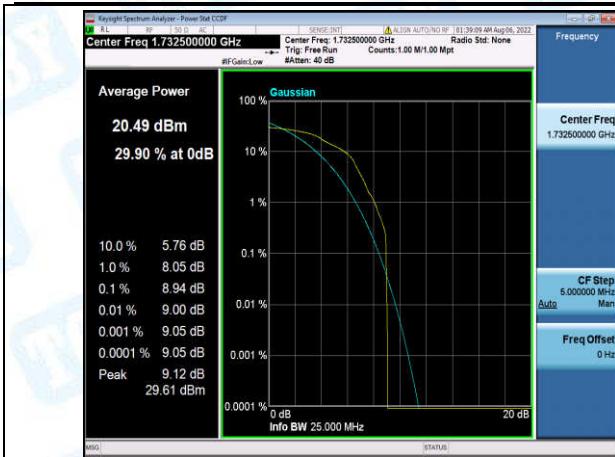

Band4-5MHz-16QAM-19975-1-0-Low-11.86-<=13-PASS

Band4-5MHz-16QAM-20175-1-0-Low-8.94-<=13-PASS