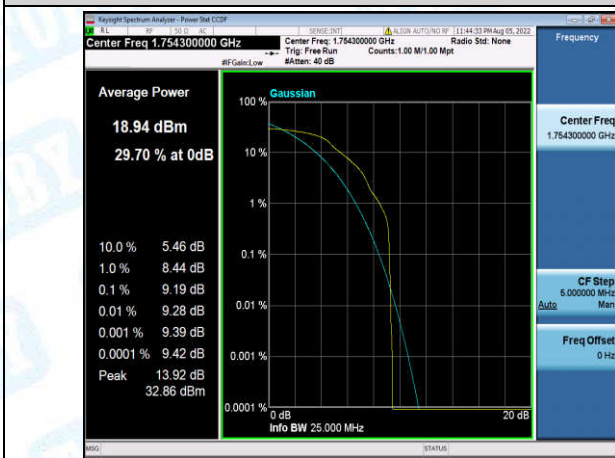

Band2-20MHz-16QAM-19100-6-0-High-8.63-<=13-PASS

Band4-1.4MHz-QPSK-19957-1-0-Low-10.69-<=13-PASS

Band4-1.4MHz-QPSK-19957-6-0-Low-9.60-<=13-PASS

Band4-1.4MHz-QPSK-20175-1-0-Low-10.45-<=13-PASS

Band4-1.4MHz-QPSK-20175-6-0-Low-10.02-<=13-PASS