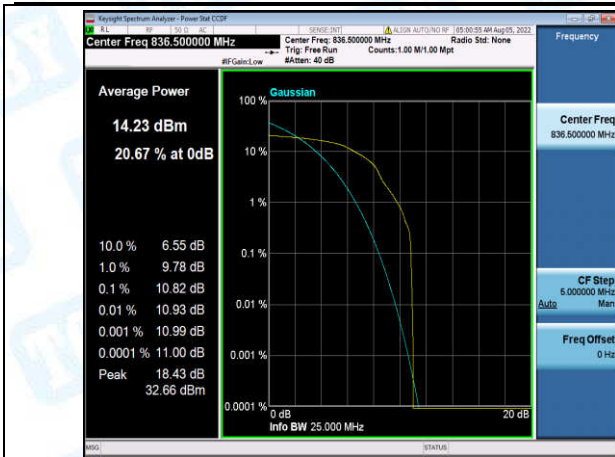

Band5-5MHz-QPSK-20525-6-0-Low-10.64-<=13-PASS

Band5-5MHz-QPSK-20625-1-0-High-8.68-<=13-PASS

Band5-5MHz-QPSK-20625-6-0-High-8.55-<=13-PASS

Band5-5MHz-16QAM-20425-1-0-Low-10.04-<=13-PASS

Band5-5MHz-16QAM-20425-6-0-Low-11.40-<=13-PASS