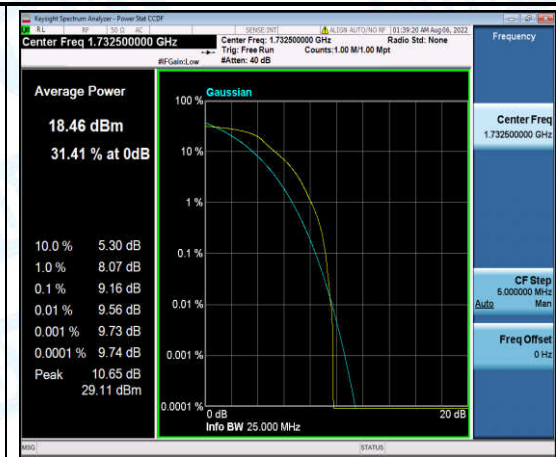

Band4-5MHz-QPSK-19975-6-0-Low-10.49-<=13-PASS

Band4-5MHz-QPSK-20175-6-0-Low-9.16-<=13-PASS