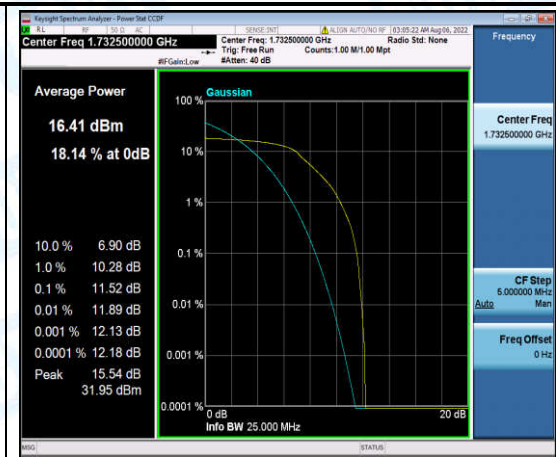

Band4-15MHz-QPSK-20025-6-0-Low-10.42-<=13-PASS

Band4-15MHz-QPSK-20175-6-0-Low-11.52- <= 13-PASS