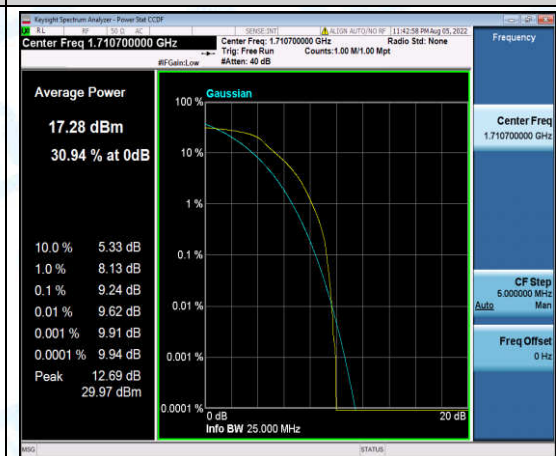

Band4-1.4MHz-QPSK-20393-6-0-High-9.85-<=13-PASS

Band4-1.4MHz-16QAM-19957-6-0-Low-9.24-<=13-PASS