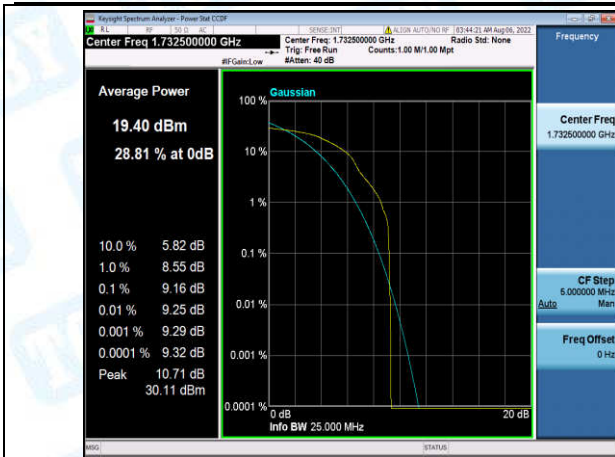

Band4-20MHz-16QAM-20050-1-0-Low-9.83-<=13-PASS

Band4-20MHz-16QAM-20175-1-0-Low-9.16-<=13-PASS