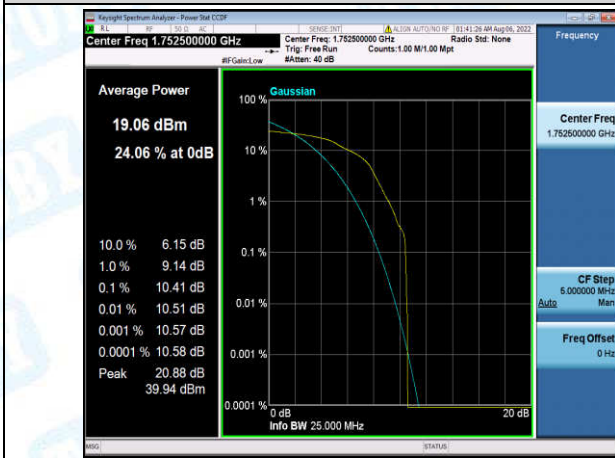

Band4-5MHz-QPSK-20375-6-0-High-9.11-<=13-PASS

Band4-5MHz-16QAM-19975-1-0-Low-11.86-<=13-PASS

Band4-5MHz-16QAM-19975-6-0-Low-9.80-<=13-PASS

Band4-5MHz-16QAM-20175-1-0-Low-8.94-<=13-PASS

Band4-5MHz-16QAM-20175-6-0-Low-9.99-<=13-PASS