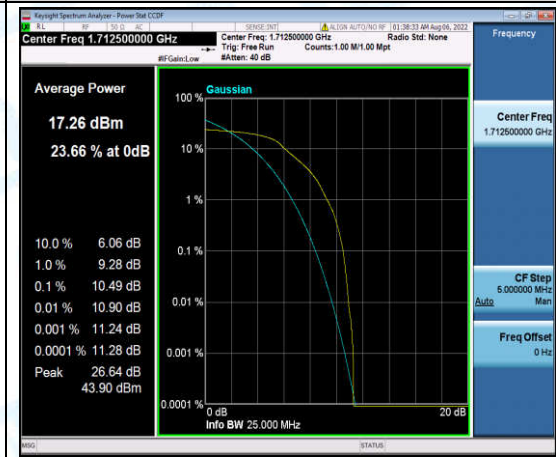

Band4-3MHz-16QAM-19965-6-0-Low-8.69-<=13-PASS

Band4-3MHz-16QAM-20175-1-0-Low-10.56-<=13-PASS

Band4-3MHz-16QAM-20175-6-0-Low-12.72-<=13-PASS

Band4-3MHz-16QAM-20385-1-0-High-11.54-<=13-PASS

Band4-3MHz-16QAM-20385-6-0-High-10.62-<=13-PASS