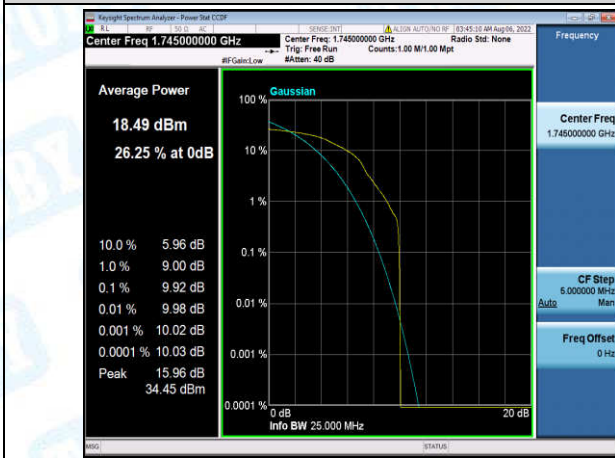

Band4-20MHz-16QAM-20175-1-0-Low-9.16-<=13-PASS

Band4-20MHz-16QAM-20300-1-0-High-9.92-<=13-PASS