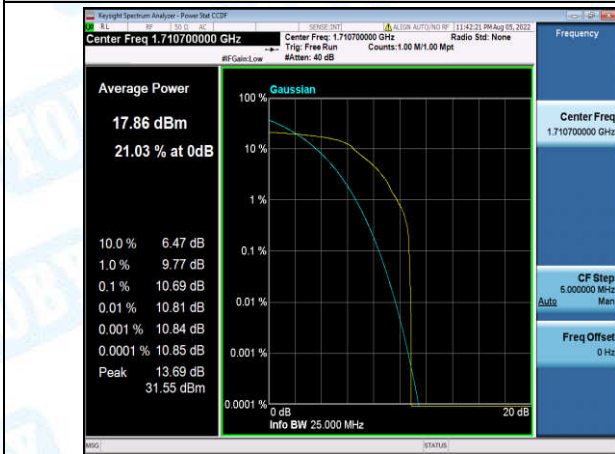

Band2-20MHz-16QAM-19100-1-0-High-8.66-<=13-PASS

Band4-1.4MHz-QPSK-19957-1-0-Low-10.69-<=13-PASS