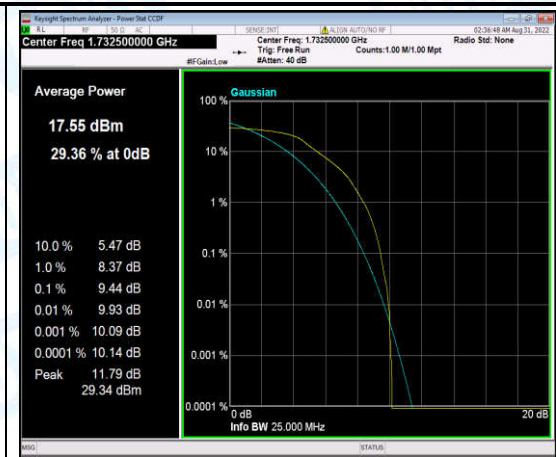

Band4-1.4MHz-16QAM-20175-6-0-Low-10.10-<=13-PASS

Band4-1.4MHz-16QAM-20393-1-0-High-11.36-<=13-PASS

Band4-1.4MHz-16QAM-20393-6-0-High-10.34-<=13-PASS

Band4-3MHz-QPSK-19965-1-0-Low-9.76-<=13-PASS

Band4-3MHz-QPSK-19965-6-0-Low-10.27-<=13-PASS