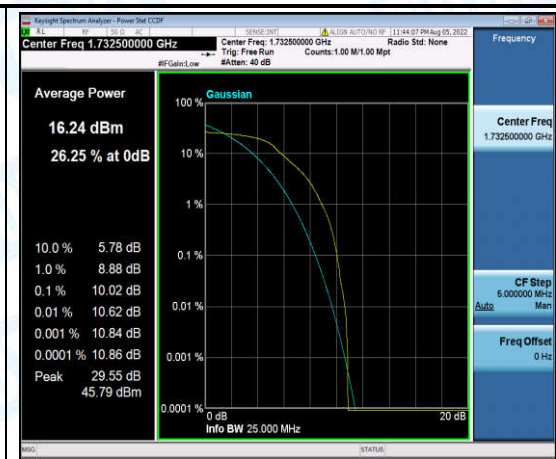

Band4-1.4MHz-QPSK-19957-6-0-Low-9.60-<=13-PASS

Band4-1.4MHz-QPSK-20175-6-0-Low-10.02-<=13-PASS