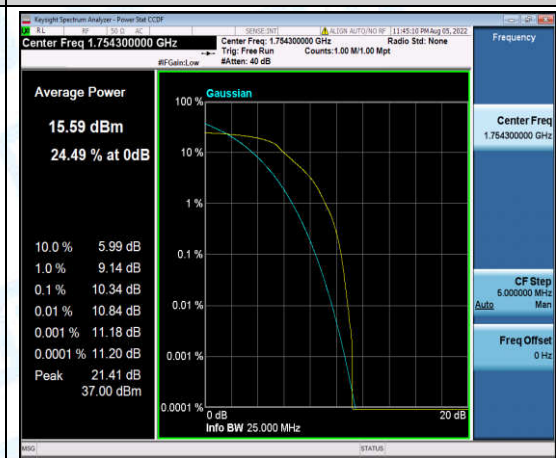

Band4-1.4MHz-16QAM-20175-6-0-Low-10.10-<=13-PASS

Band4-1.4MHz-16QAM-20393-6-0-High-10.34-<=13-PASS