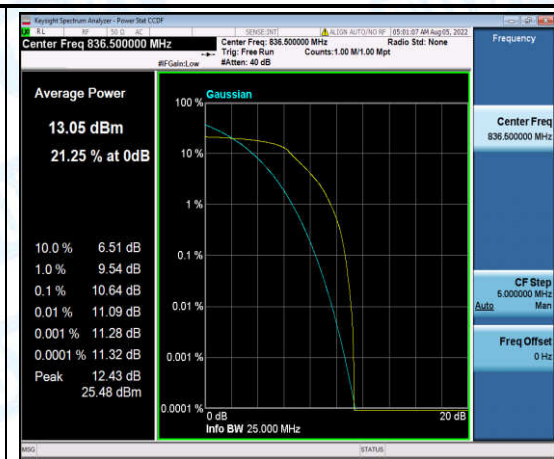

Band5-5MHz-QPSK-20425-6-0-Low-9.96-<=13-PASS

Band5-5MHz-QPSK-20525-6-0-Low-10.64-<=13-PASS