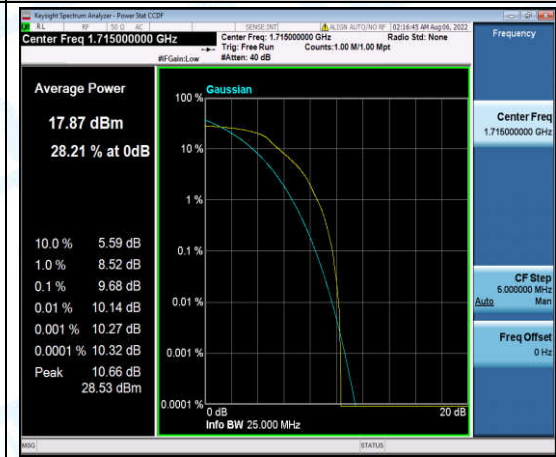

Band4-5MHz-16QAM-20375-6-0-High-9.80-<=13-PASS

Band4-10MHz-QPSK-20000-6-0-Low-9.68-<=13-PASS