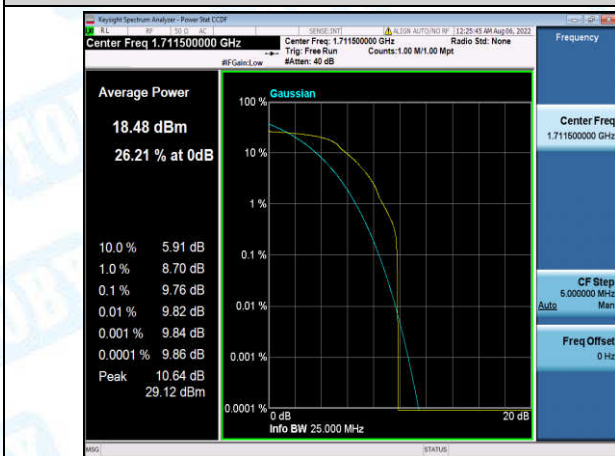

Band4-1.4MHz-16QAM-20393-1-0-High-11.36-<=13-PASS

Band4-3MHz-QPSK-19965-1-0-Low-9.76-<=13-PASS