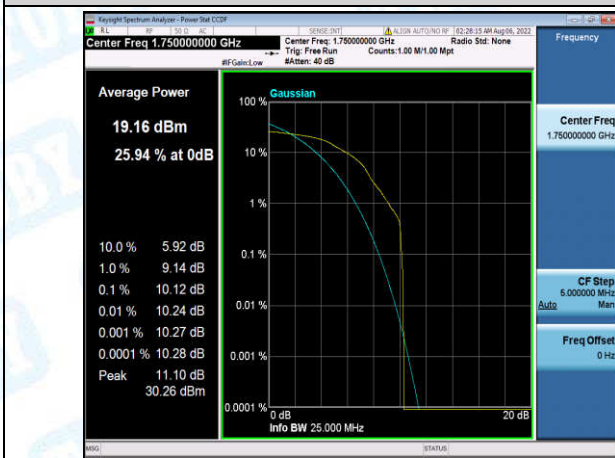

Band4-10MHz-16QAM-20175-1-0-Low-10.12-<=13-PASS

Band4-10MHz-16QAM-20350-1-0-High-10.12-<=13-PASS