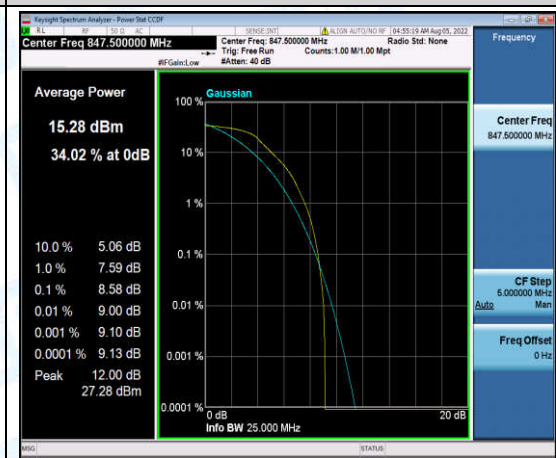

Band5-3MHz-QPSK-20525-6-0-Low-9.45-<=13-PASS

Band5-3MHz-QPSK-20635-6-0-High-8.58-<=13-PASS