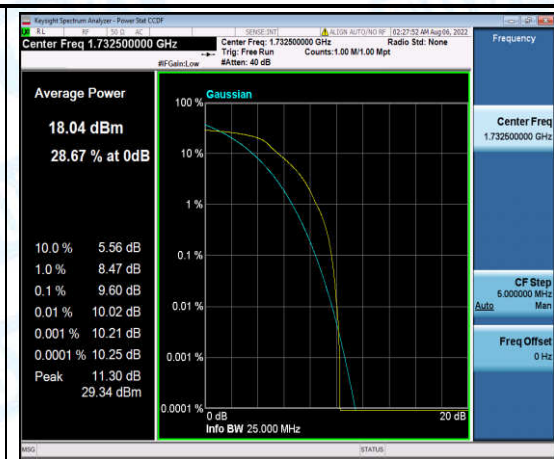

Band4-10MHz-QPSK-20175-6-0-Low-12.65-<=13-PASS

Band4-10MHz-QPSK-20350-1-0-High-10.56-<=13-PASS

Band4-10MHz-QPSK-20350-6-0-High-10.18-<=13-PASS

Band4-10MHz-16QAM-20000-1-0-Low-10.63-<=13-PASS

Band4-10MHz-16QAM-20000-6-0-Low-9.26-<=13-PASS