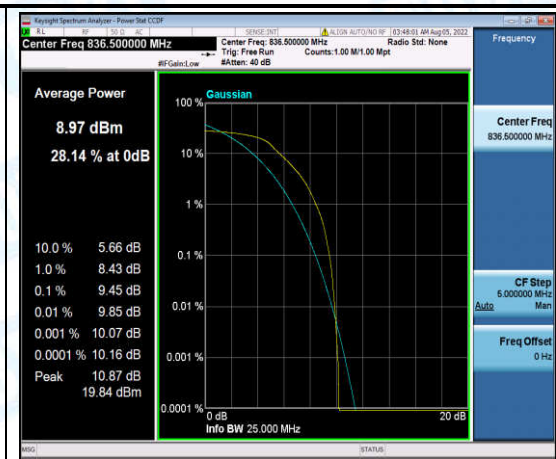

Band5-3MHz-QPSK-20415-6-0-Low-10.00-<=13-PASS

Band5-3MHz-QPSK-20525-6-0-Low-9.45-<=13-PASS