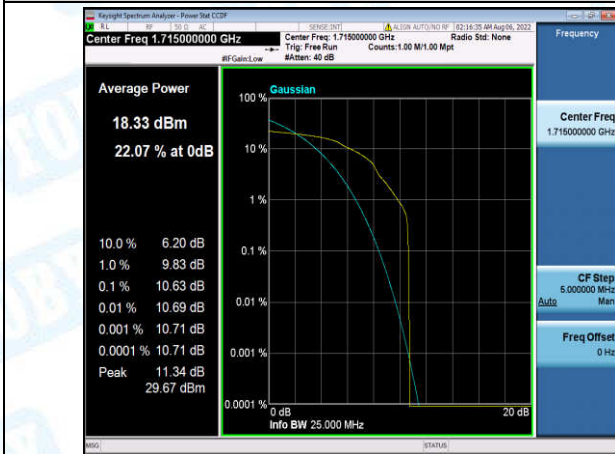

Band4-10MHz-QPSK-20350-1-0-High-10.56-<=13-PASS

Band4-10MHz-16QAM-20000-1-0-Low-10.63-<=13-PASS