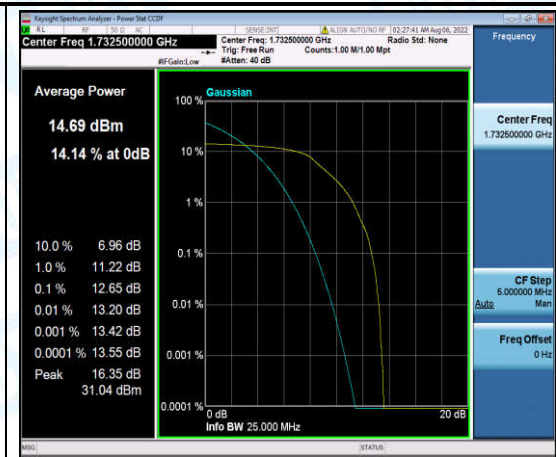

Band4-10MHz-QPSK-20000-6-0-Low-9.68-<=13-PASS

Band4-10MHz-QPSK-20175-6-0-Low-12.65-<=13-PASS