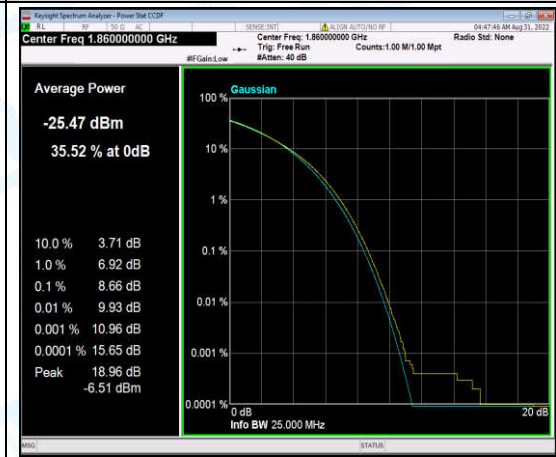

Band2-20MHz-QPSK-18700-6-0-Low-8.66-<=13-PASS

Band2-20MHz-QPSK-18900-1-0-Low-8.66-=<=13-PASS

Band2-20MHz-QPSK-18900-6-0-Low-8.65-=<=13-PASS

Band2-20MHz-QPSK-19100-1-0-High-8.63-=<=13-PASS

Band2-20MHz-QPSK-19100-6-0-High-8.62-=<=13-PASS