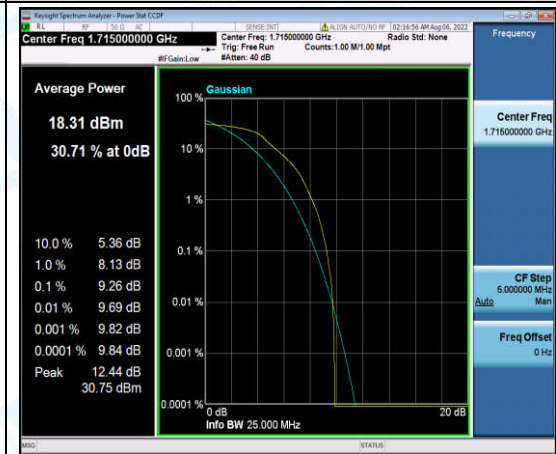

Band4-10MHz-QPSK-20350-6-0-High-10.18-<=13-PASS

Band4-10MHz-16QAM-20000-6-0-Low-9.26-<=13-PASS