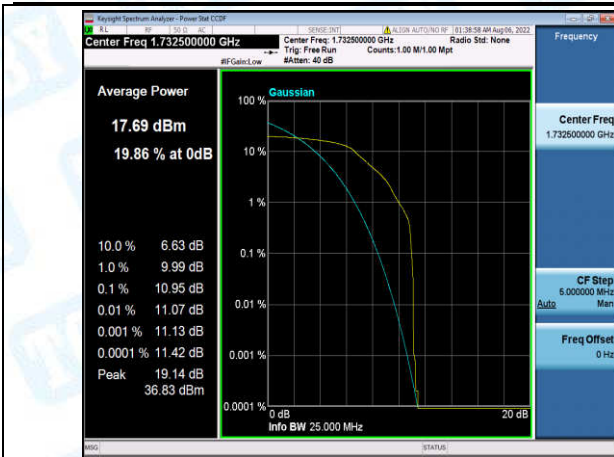

Band4-5MHz-QPSK-19975-1-0-Low-9.38-<=13-PASS

Band4-5MHz-QPSK-20175-1-0-Low-10.95-<=13-PASS