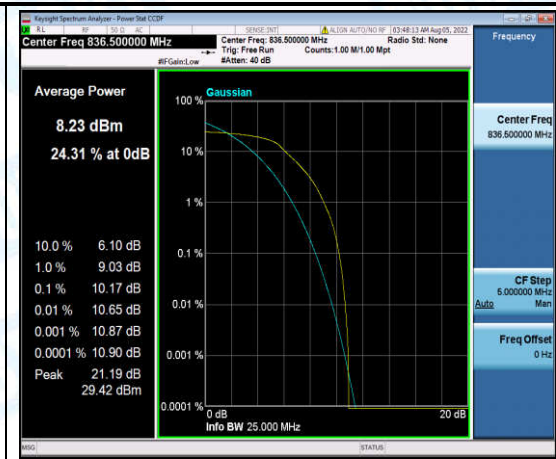

Band5-3MHz-16QAM-20415-6-0-Low-10.36-<=13-PASS

Band5-3MHz-16QAM-20525-6-0-Low-10.17-<=13-PASS