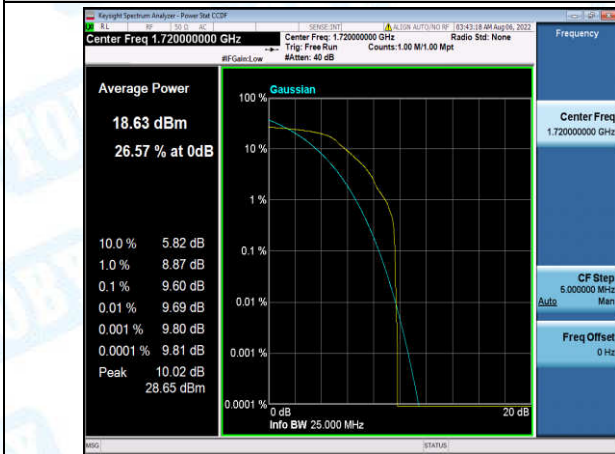

Band4-15MHz-16QAM-20325-1-0-High-9.50-<=13-PASS

Band4-20MHz-QPSK-20050-1-0-Low-9.60-<=13-PASS