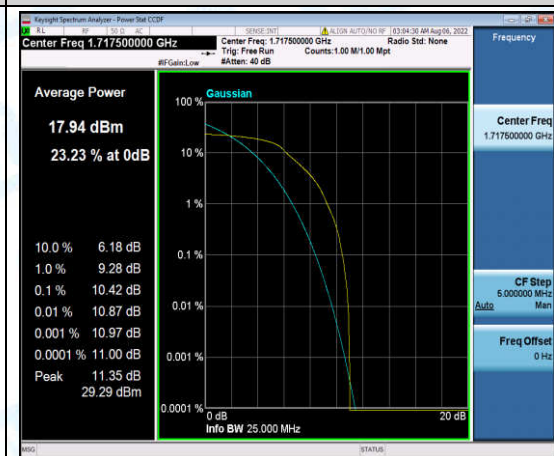

Band4-10MHz-16QAM-20350-6-0-High-10.56-<=13-PASS

Band4-15MHz-QPSK-20025-6-0-Low-10.42-<=13-PASS