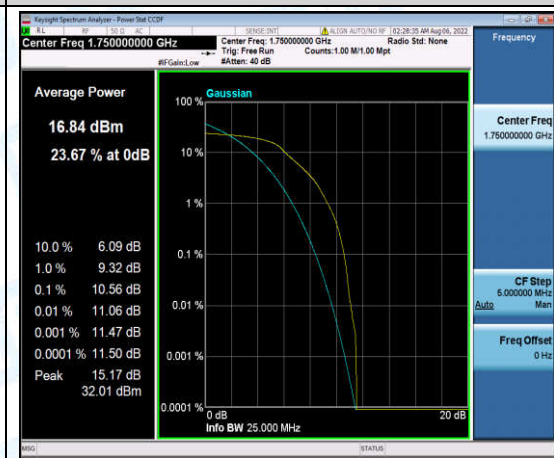

Band4-10MHz-16QAM-20175-6-0-Low-9.60-<=13-PASS

Band4-10MHz-16QAM-20350-6-0-High-10.56-<=13-PASS