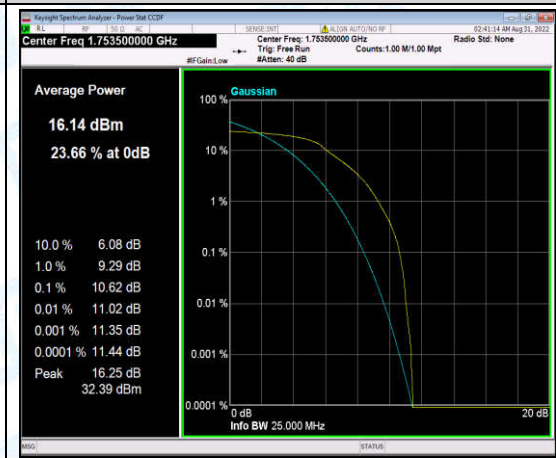

Band4-3MHz-16QAM-20175-6-0-Low-12.72-<=13-PASS

Band4-3MHz-16QAM-20385-6-0-High-10.62-<=13-PASS