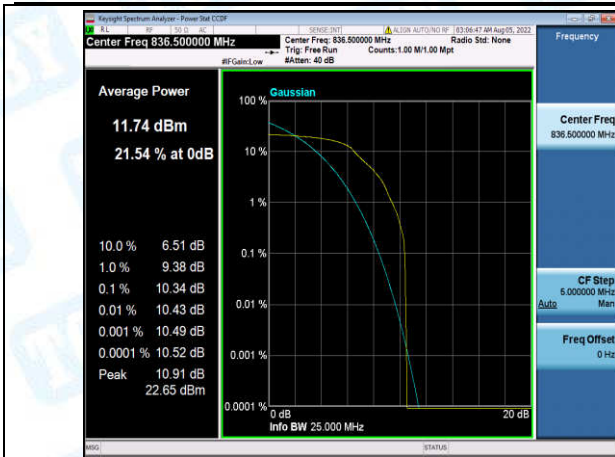

Band4-20MHz-16QAM-20175-6-0-Low-10.07-<=13-PASS

Band4-20MHz-16QAM-20300-1-0-High-9.92-<=13-PASS

Band4-20MHz-16QAM-20300-6-0-High-9.34-<=13-PASS

Band5-1.4MHz-QPSK-20407-1-0-Low-8.97-<=13-PASS

Band5-1.4MHz-QPSK-20407-6-0-Low-8.61-<=13-PASS