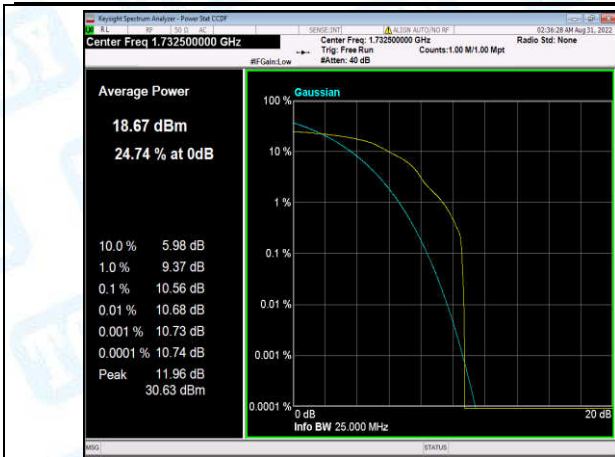

Band4-3MHz-16QAM-19965-1-0-Low-12.04-<=13-PASS

Band4-3MHz-16QAM-20175-1-0-Low-10.56-<=13-PASS