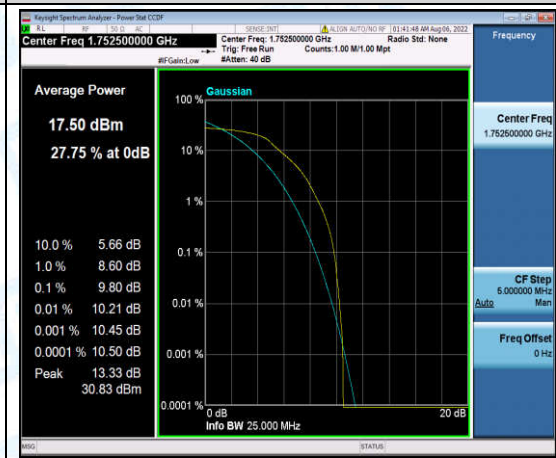

Band4-5MHz-QPSK-20375-6-0-High-9.11-<=13-PASS

Band4-5MHz-16QAM-19975-1-0-Low-11.86-<=13-PASS

Band4-5MHz-16QAM-19975-6-0-Low-9.80-<=13-PASS

Band4-5MHz-16QAM-20175-1-0-Low-8.94-<=13-PASS

Band4-5MHz-16QAM-20175-6-0-Low-9.99-<=13-PASS