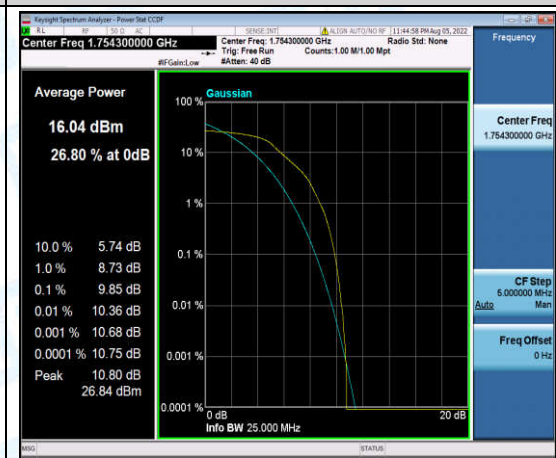

Band2-20MHz-16QAM-19100-6-0-High-8.63-<=13-PASS

Band4-1.4MHz-QPSK-19957-1-0-Low-10.69-<=13-PASS

Band4-1.4MHz-QPSK-19957-6-0-Low-9.60-<=13-PASS

Band4-1.4MHz-QPSK-20175-1-0-Low-10.45-<=13-PASS

Band4-1.4MHz-QPSK-20175-6-0-Low-10.02-<=13-PASS