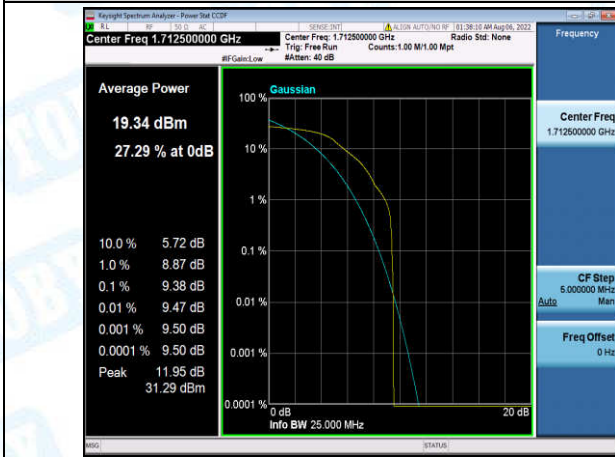

Band4-3MHz-16QAM-19965-6-0-Low-8.69-<=13-PASS

Band4-3MHz-16QAM-20175-1-0-Low-10.56-<=13-PASS

Band4-3MHz-16QAM-20175-6-0-Low-12.72-<=13-PASS

Band4-3MHz-16QAM-20385-1-0-High-11.54-<=13-PASS

Band4-3MHz-16QAM-20385-6-0-High-10.62-<=13-PASS