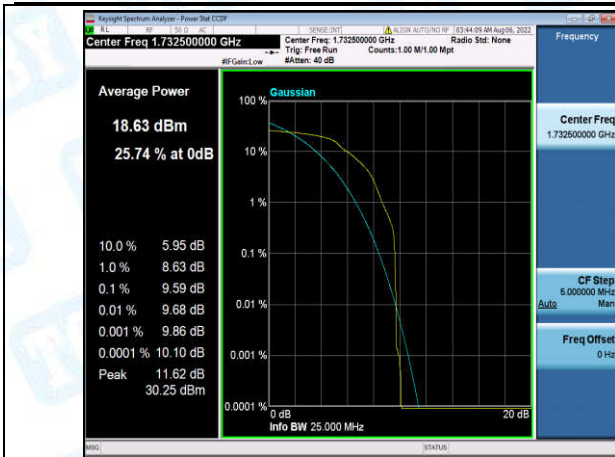

Band4-20MHz-QPSK-20050-1-0-Low-9.60-<=13-PASS

Band4-20MHz-QPSK-20175-1-0-Low-9.59-<=13-PASS