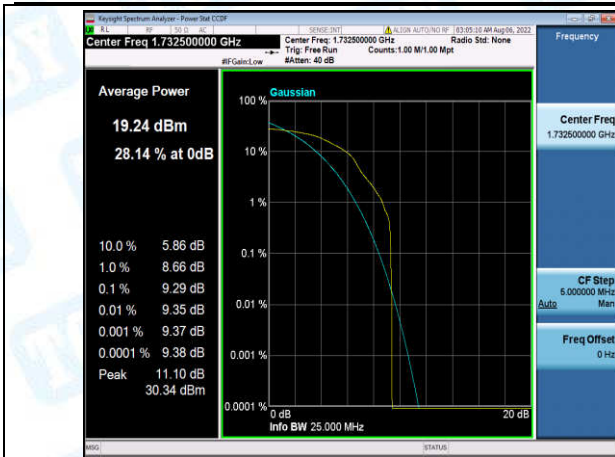

Band4-15MHz-16QAM-20025-1-0-Low-9.69- <= 13-PASS

Band4-15MHz-16QAM-20175-1-0-Low-9.29-<=13-PASS