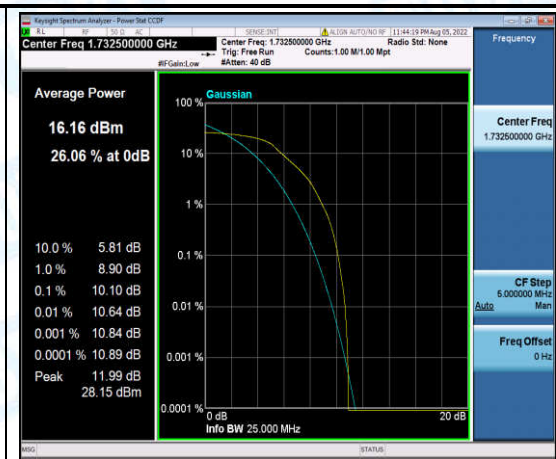

Band4-1.4MHz-16QAM-19957-6-0-Low-9.24-<=13-PASS

Band4-1.4MHz-16QAM-20175-6-0-Low-10.10-<=13-PASS