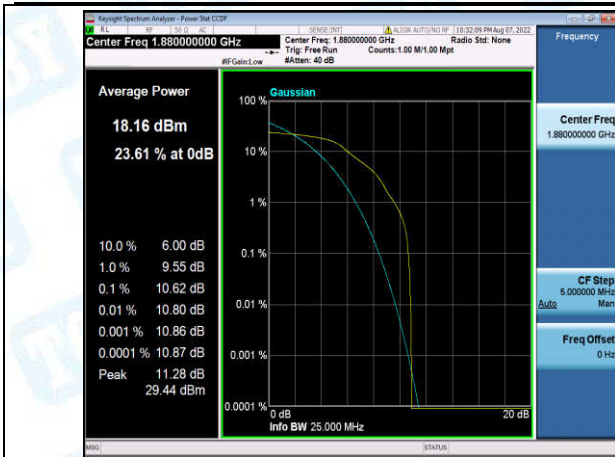

Band2-1.4MHz-QPSK-18607-1-0-Low-11.30-<=13-PASS

Band2-1.4MHz-QPSK-18900-1-0-Low-10.62-<=13-PASS