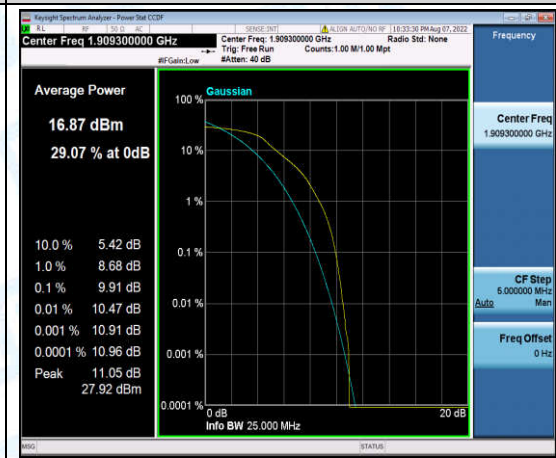

Band2-1.4MHz-QPSK-18900-6-0-Low-10.00-<=13-PASS

Band2-1.4MHz-QPSK-19193-6-0-High-9.91-<=13-PASS