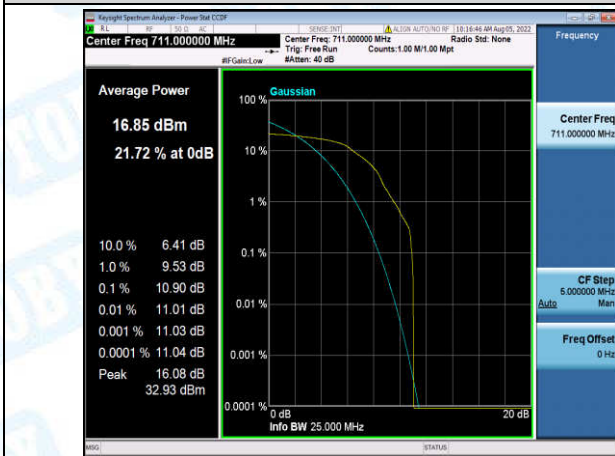

Band12-10MHz-16QAM-23095-1-0-Low-9.41-<=13-PASS

Band12-10MHz-16QAM-23130-1-0-High-10.90-<=13-PASS