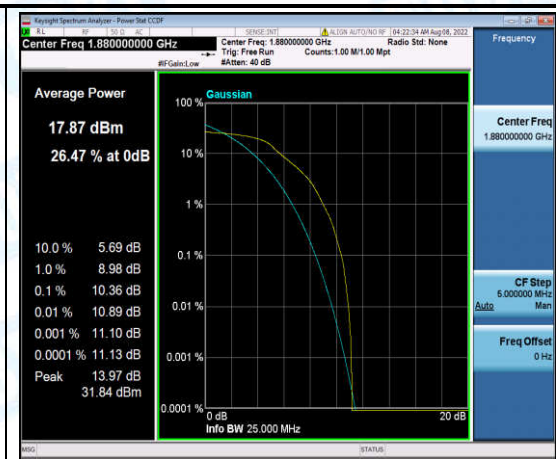

Band2-10MHz-16QAM-18650-6-0-Low-10.31-<=13-PASS

Band2-10MHz-16QAM-18900-6-0-Low-10.36-<=13-PASS