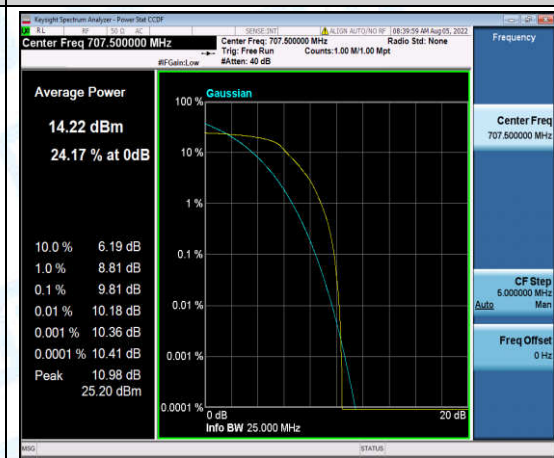

Band12-5MHz-16QAM-23035-6-0-Low-9.61-<=13-PASS

Band12-5MHz-16QAM-23095-6-0-Low-9.81-<=13-PASS