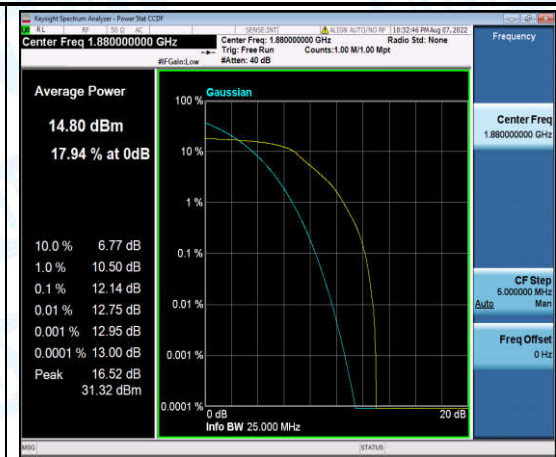

Band2-1.4MHz-16QAM-18607-6-0-Low-11.27-<=13-PASS

Band2-1.4MHz-16QAM-18900-6-0-Low-12.14-<=13-PASS