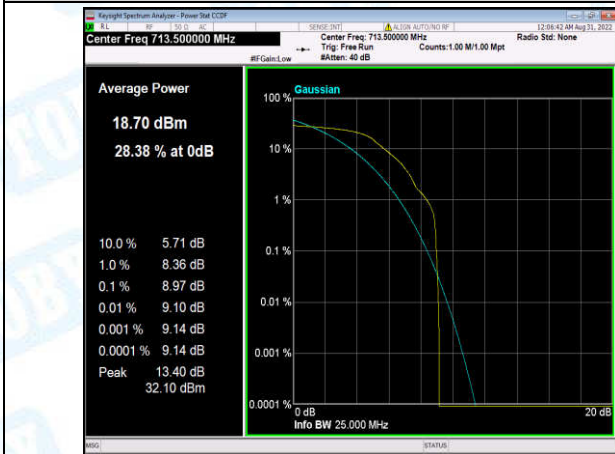

Band12-5MHz-QPSK-23095-1-0-Low-9.66-<=13-PASS

Band12-5MHz-QPSK-23155-1-0-High-8.97-<=13-PASS