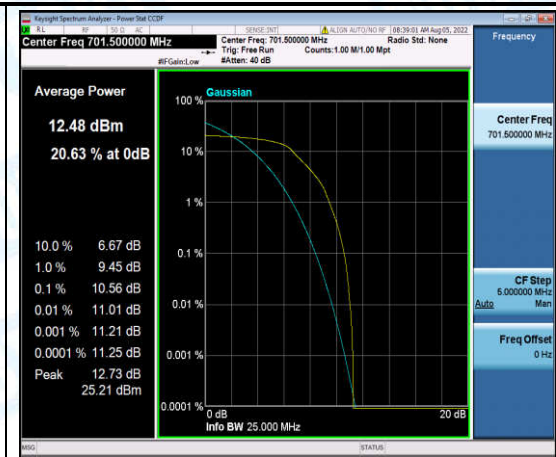

Band12-3MHz-16QAM-23165-6-0-High-8.83-<=13-PASS

Band12-5MHz-QPSK-23035-6-0-Low-10.56-<=13-PASS