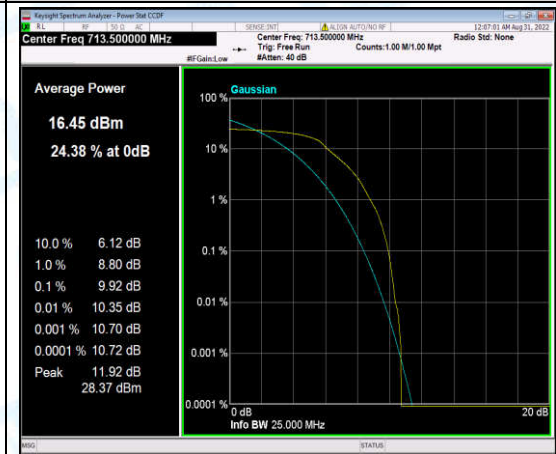

Band12-5MHz-QPSK-23095-6-0-Low-9.29-<=13-PASS

Band12-5MHz-QPSK-23155-6-0-High-9.92-<=13-PASS