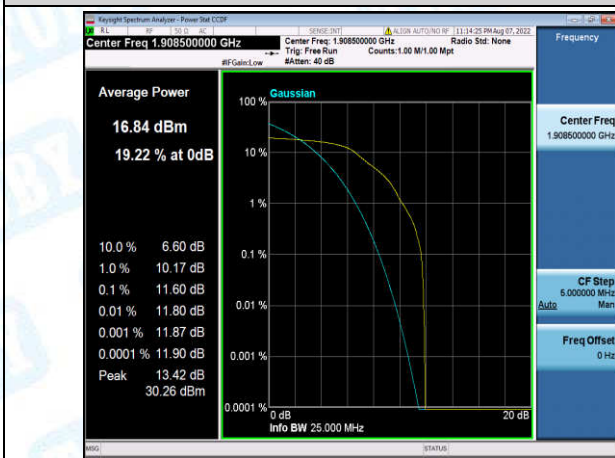

Band2-1.4MHz-16QAM-19193-6-0-High-9.70-<=13-PASS

Band2-3MHz-QPSK-18615-1-0-Low-10.47-<=13-PASS

Band2-3MHz-QPSK-18615-6-0-Low-10.33-<=13-PASS

Band2-3MHz-QPSK-18900-1-0-Low-9.03-<=13-PASS

Band2-3MHz-QPSK-18900-6-0-Low-9.77-<=13-PASS