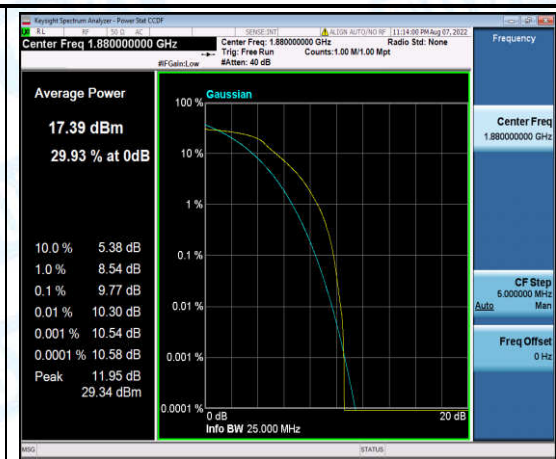

Band2-3MHz-QPSK-18615-6-0-Low-10.33-<=13-PASS

Band2-3MHz-QPSK-18900-6-0-Low-9.77-<=13-PASS