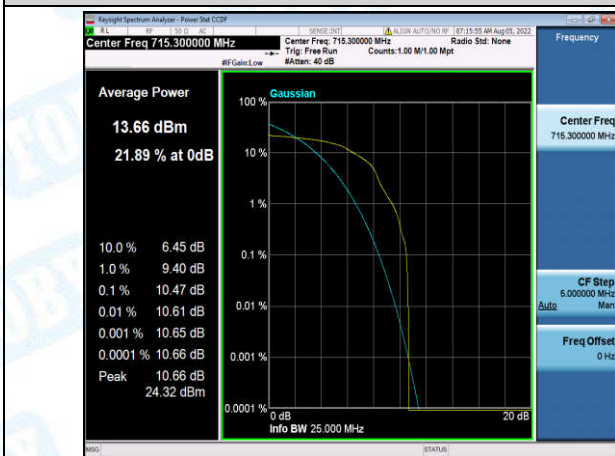

Test Graphs

Band12-1.4MHz-16QAM-23017-1-0-Low-9.33-<=13-PASS

Band12-1.4MHz-16QAM-23017-6-0-Low-10.14-<=13-PASS

Band12-1.4MHz-16QAM-23095-1-0-Low-10.61-<=13-PASS

Band12-1.4MHz-16QAM-23095-6-0-Low-10.09-<=13-PASS