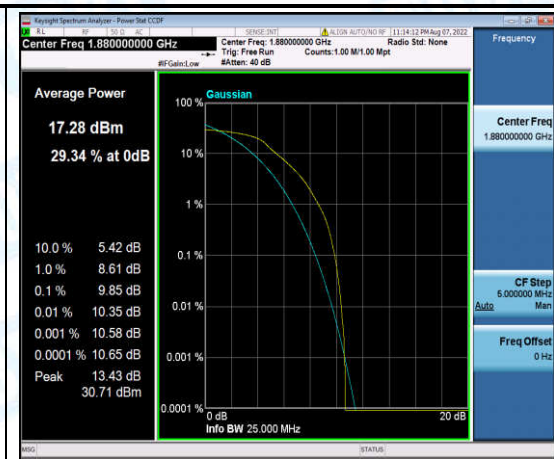

Band2-3MHz-16QAM-18615-6-0-Low-9.42-<=13-PASS

Band2-3MHz-16QAM-18900-6-0-Low-9.85-<=13-PASS