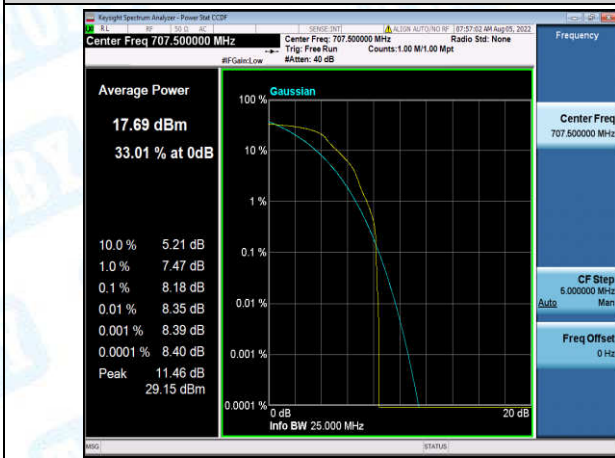

Band12-1.4MHz-16QAM-23173-1-0-High-10.47-<=13-PASS

Band12-1.4MHz-16QAM-23173-6-0-High-8.67-<=13-PASS

Band12-3MHz-QPSK-23025-1-0-Low-9.90-<=13-PASS

Band12-3MHz-QPSK-23025-6-0-Low-12.03-<=13-PASS

Band12-3MHz-QPSK-23095-1-0-Low-8.18-<=13-PASS