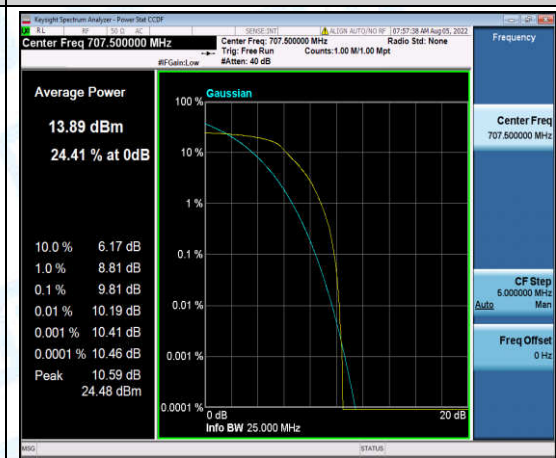

Band12-3MHz-QPSK-23095-6-0-Low-10.43-<=13-PASS

Band12-3MHz-QPSK-23165-1-0-High-9.25-<=13-PASS

Band12-3MHz-QPSK-23165-6-0-High-8.78-<=13-PASS

Band12-3MHz-16QAM-23025-1-0-Low-9.57-<=13-PASS

Band12-3MHz-16QAM-23025-6-0-Low-12.04-<=13-PASS