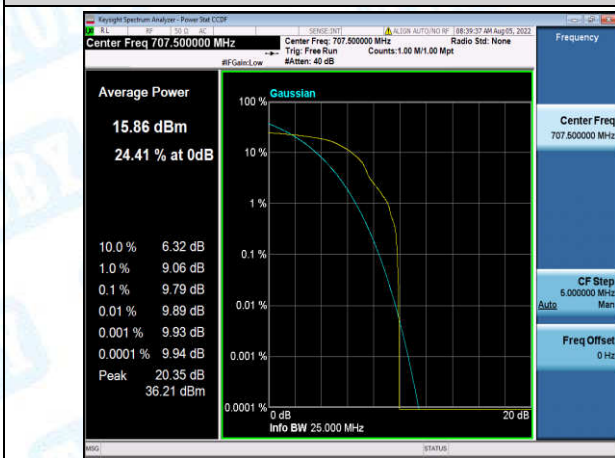

Band12-5MHz-16QAM-23035-1-0-Low-10.18-<=13-PASS

Band12-5MHz-16QAM-23095-1-0-Low-9.79-<=13-PASS