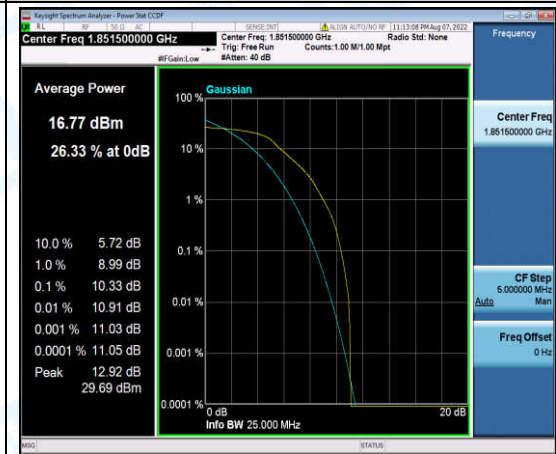

Band2-1.4MHz-16QAM-19193-6-0-High-9.70-<=13-PASS

Band2-3MHz-QPSK-18615-6-0-Low-10.33-<=13-PASS