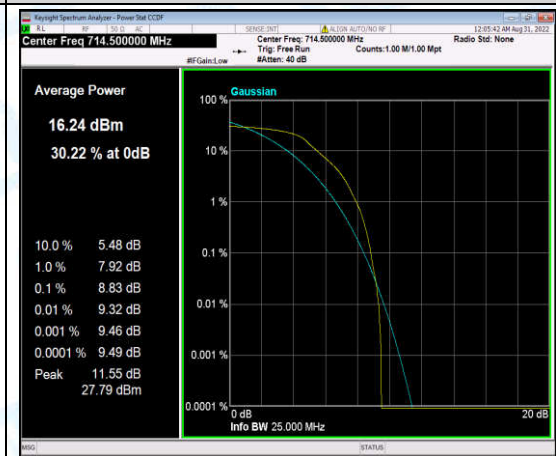

Band12-3MHz-16QAM-23095-6-0-Low-9.81-<=13-PASS

Band12-3MHz-16QAM-23165-6-0-High-8.83-<=13-PASS