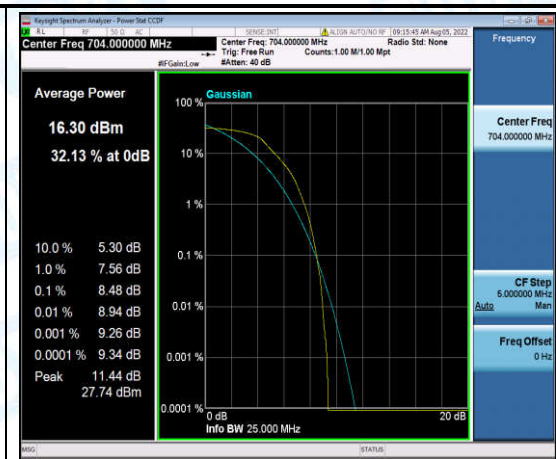

Band12-10MHz-QPSK-23130-6-0-High-8.75-<=13-PASS

Band12-10MHz-16QAM-23060-6-0-Low-8.48-<=13-PASS