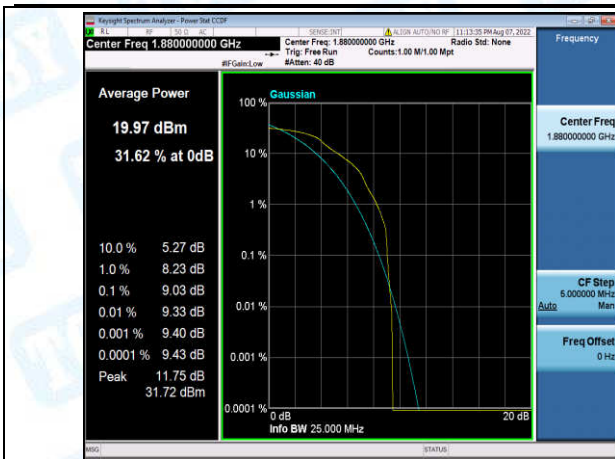

Band2-3MHz-QPSK-18615-1-0-Low-10.47-<=13-PASS

Band2-3MHz-QPSK-18900-1-0-Low-9.03-<=13-PASS