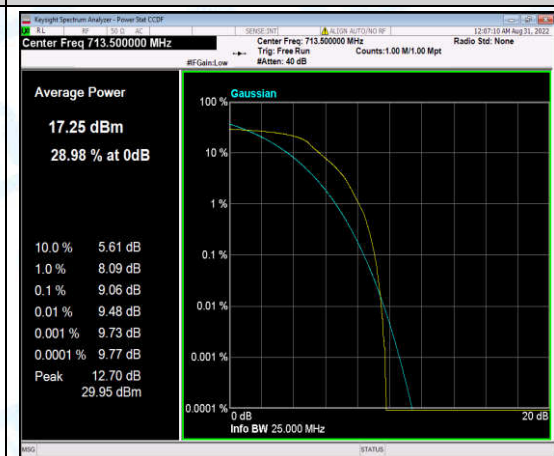

Band12-5MHz-16QAM-23095-6-0-Low-9.81-<=13-PASS

Band12-5MHz-16QAM-23155-6-0-High-9.06-<=13-PASS