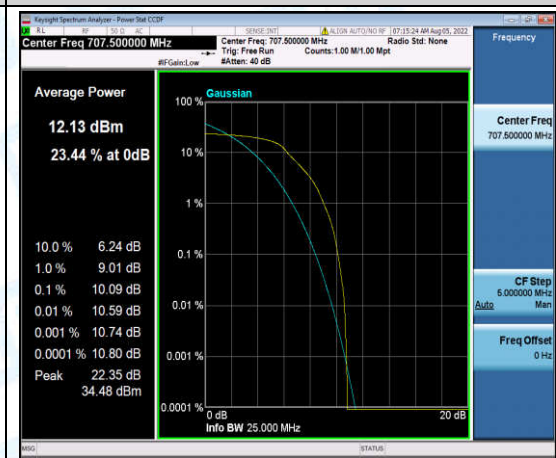

Test Graphs

Band12-1.4MHz-16QAM-23017-1-0-Low-9.33-<=13-PASS

Band12-1.4MHz-16QAM-23017-6-0-Low-10.14-<=13-PASS

Band12-1.4MHz-16QAM-23095-1-0-Low-10.61-<=13-PASS

Band12-1.4MHz-16QAM-23095-6-0-Low-10.09-<=13-PASS