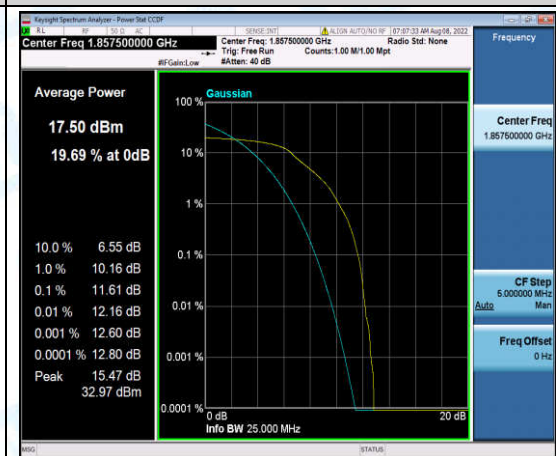

Band2-15MHz-QPSK-19150-6-0-High-8.59-<=13-PASS

Band2-15MHz-16QAM-18675-6-0-Low-11.61-<=13-PASS