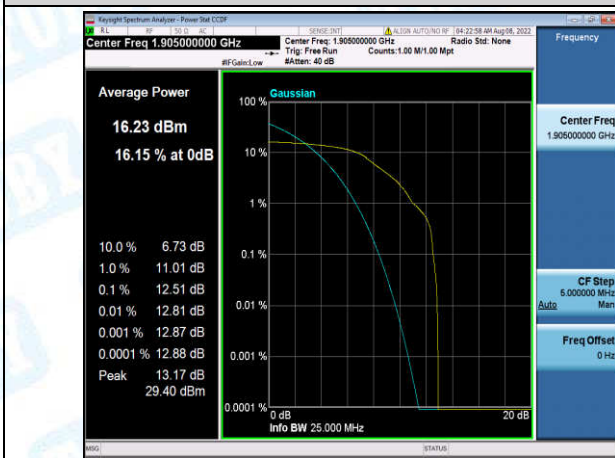

Band2-10MHz-QPSK-18900-1-0-Low-10.61-<=13-PASS

Band2-10MHz-QPSK-19150-1-0-High-12.51-<=13-PASS