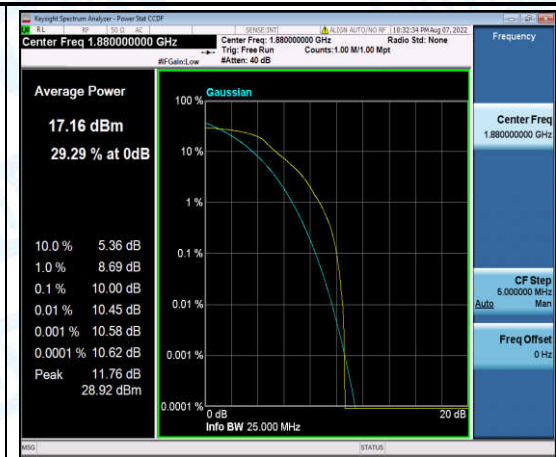

Band2-1.4MHz-QPSK-18607-6-0-Low-10.47-<=13-PASS

Band2-1.4MHz-QPSK-18900-6-0-Low-10.00-<=13-PASS