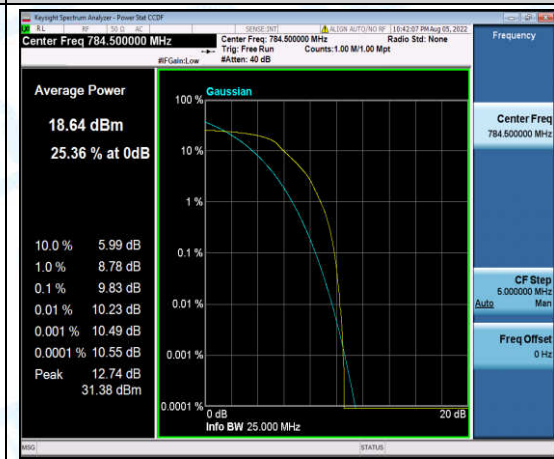

Band13-5MHz-QPSK-23230-6-0-Low-9.72-<=13-PASS

Band13-5MHz-QPSK-23255-6-0-High-9.83-<=13-PASS