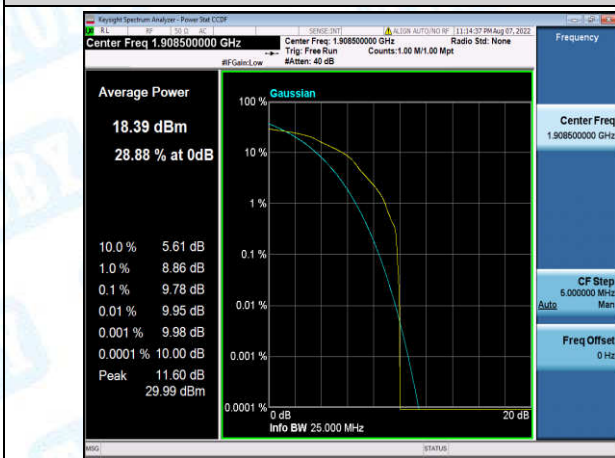

Band2-3MHz-16QAM-18900-1-0-Low-11.28-<=13-PASS

Band2-3MHz-16QAM-19185-1-0-High-9.78-<=13-PASS