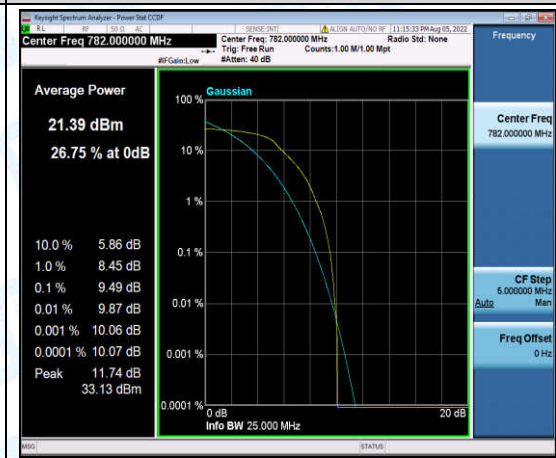

Band13-10MHz-QPSK-23230-6-0-Low-10.32-<=13-PASS

Band13-10MHz-16QAM-23230-6-0-Low-9.49-<=13-PASS