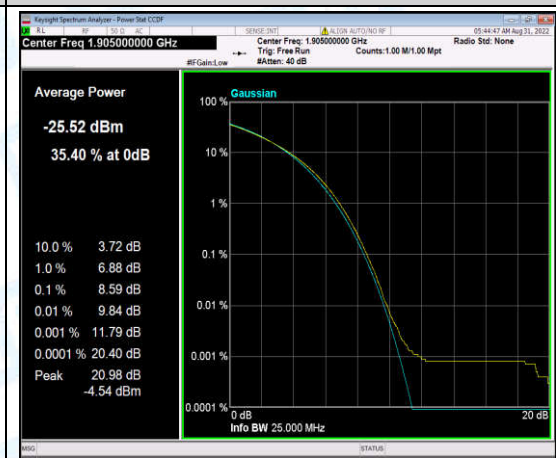

Band2-15MHz-QPSK-18900-6-0-Low-12.75-<=13-PASS

Band2-15MHz-QPSK-19150-6-0-High-8.59-<=13-PASS