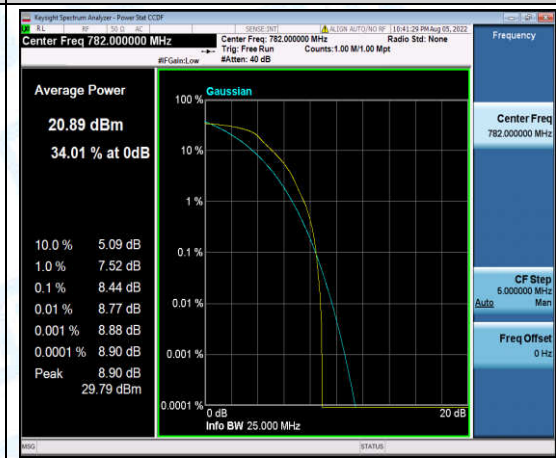

Band13-5MHz-16QAM-23205-6-0-Low-8.57-<=13-PASS

Band13-5MHz-16QAM-23230-6-0-Low-8.44-<=13-PASS