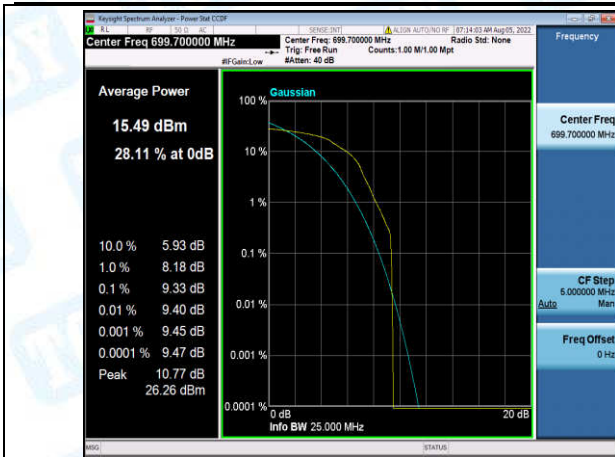

Band12-1.4MHz-16QAM-23017-1-0-Low-9.33-<=13-PASS