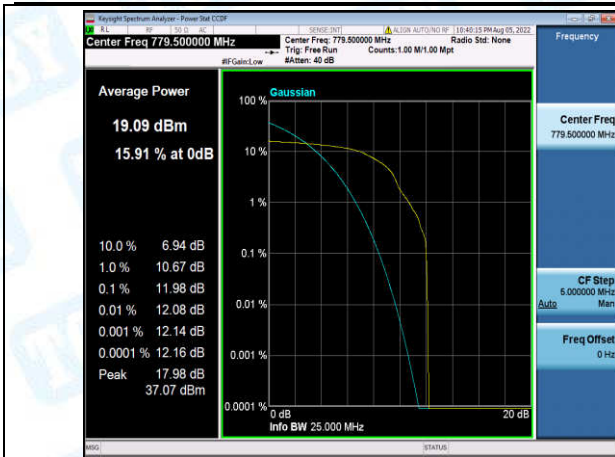

Band13-5MHz-QPSK-23255-1-0-High-9.04-<=13-PASS

Band13-5MHz-16QAM-23205-1-0-Low-11.98-<=13-PASS