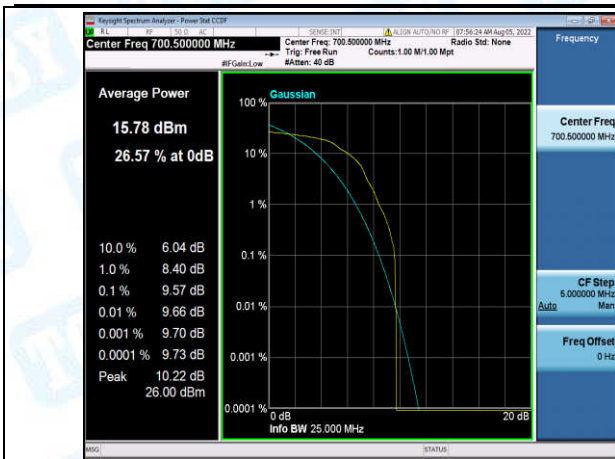

Band12-3MHz-QPSK-23165-1-0-High-9.25-<=13-PASS

Band12-3MHz-16QAM-23025-1-0-Low-9.57-<=13-PASS