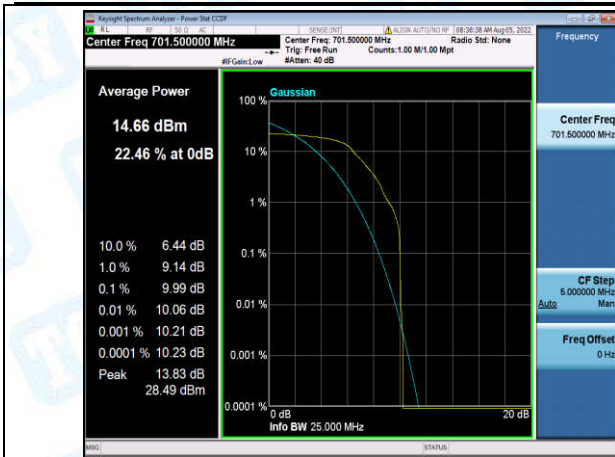

Band12-3MHz-16QAM-23165-1-0-High-11.30-<=13-PASS

Band12-5MHz-QPSK-23035-1-0-Low-9.99-<=13-PASS