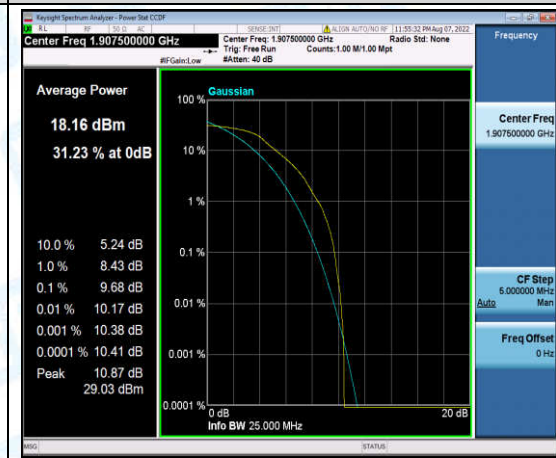

Band2-5MHz-16QAM-18900-6-0-Low-9.22-<=13-PASS

Band2-5MHz-16QAM-19175-6-0-High-9.68-<=13-PASS