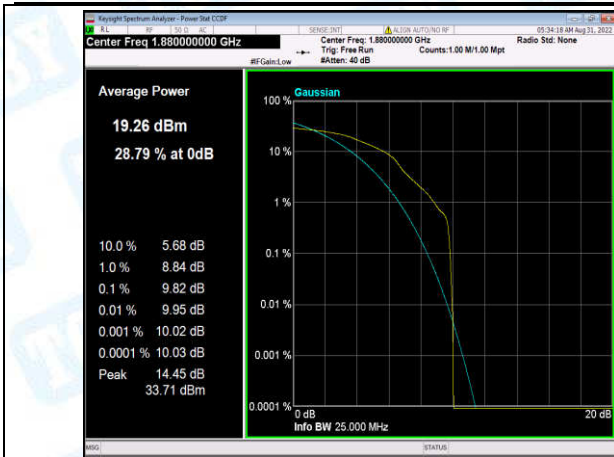

Band2-5MHz-16QAM-18625-1-0-Low-9.54-<=13-PASS

Band2-5MHz-16QAM-18900-1-0-Low-9.82-<=13-PASS