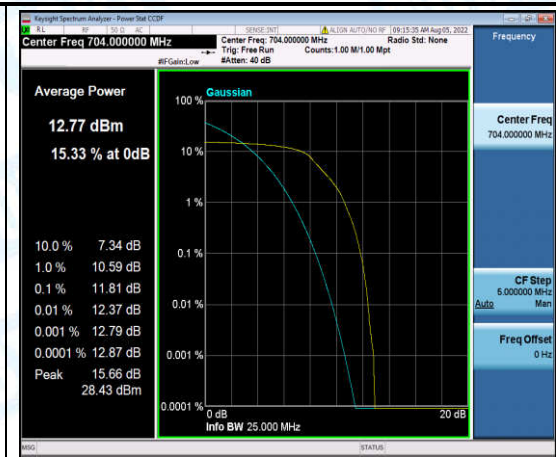

Band12-5MHz-16QAM-23155-6-0-High-9.06-<=13-PASS

Band12-10MHz-QPSK-23060-6-0-Low-11.81-<=13-PASS