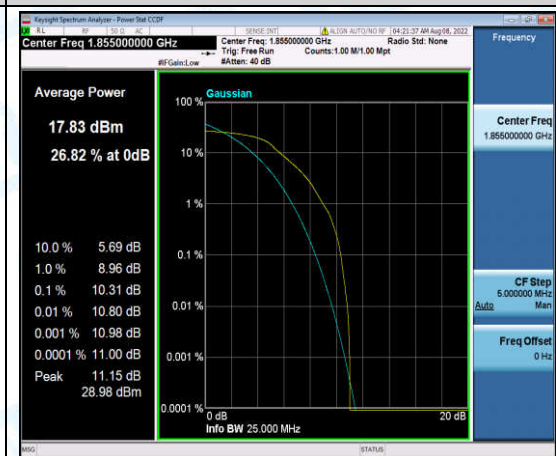

Band2-10MHz-QPSK-19150-6-0-High-10.67-<=13-PASS

Band2-10MHz-16QAM-18650-6-0-Low-10.31-<=13-PASS