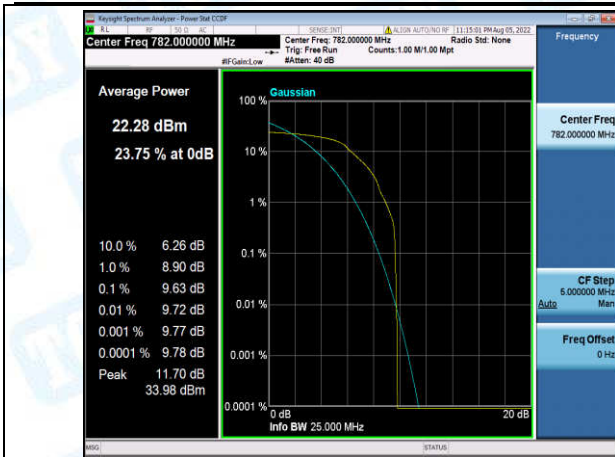

Band13-5MHz-16QAM-23205-6-0-Low-8.57-<=13-PASS

Band13-5MHz-16QAM-23230-1-0-Low-9.72-<=13-PASS

Band13-5MHz-16QAM-23230-6-0-Low-8.44-<=13-PASS

Band13-5MHz-16QAM-23255-1-0-High-9.00-<=13-PASS

Band13-5MHz-16QAM-23255-6-0-High-8.74-<=13-PASS