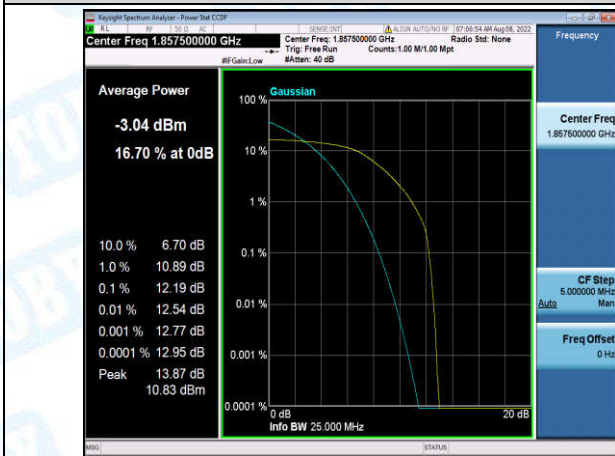

Band2-10MHz-16QAM-19150-1-0-High-10.20-<=13-PASS

Band2-15MHz-QPSK-18675-1-0-Low-12.19-<=13-PASS