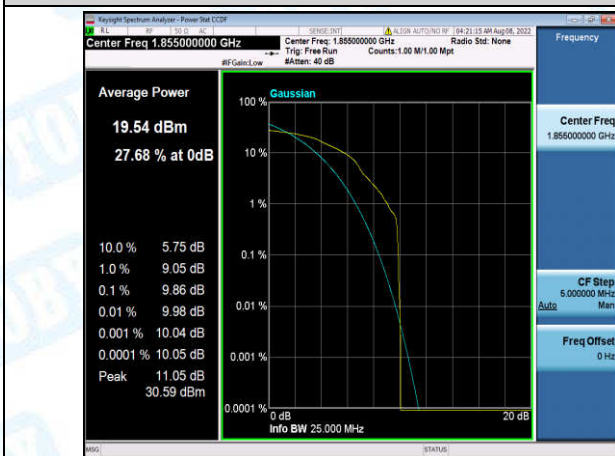

Band2-10MHz-QPSK-19150-1-0-High-12.51-<=13-PASS

Band2-10MHz-16QAM-18650-1-0-Low-9.86-<=13-PASS