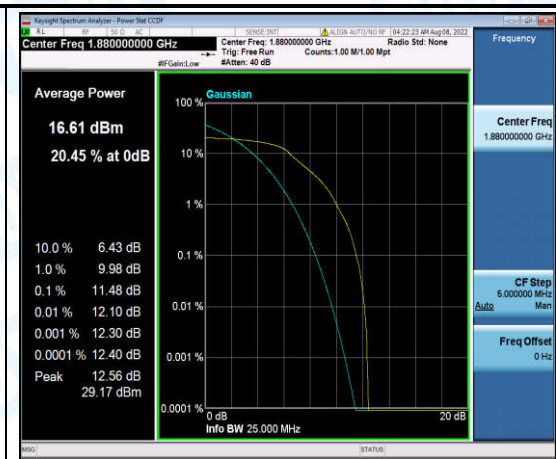

Band2-10MHz-QPSK-18650-6-0-Low-10.83-<=13-PASS

Band2-10MHz-QPSK-18900-6-0-Low-11.48-<=13-PASS