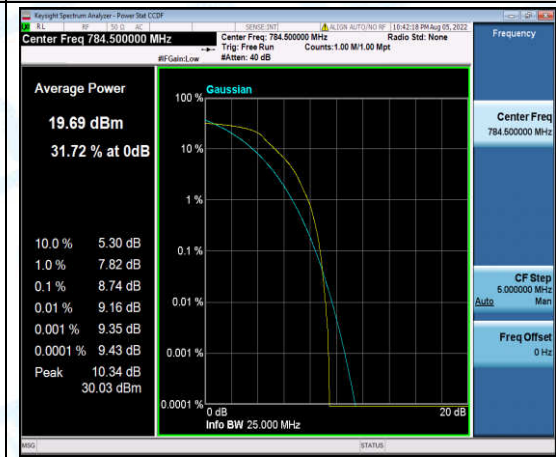

Band13-5MHz-16QAM-23230-6-0-Low-8.44-<=13-PASS

Band13-5MHz-16QAM-23255-6-0-High-8.74-<=13-PASS