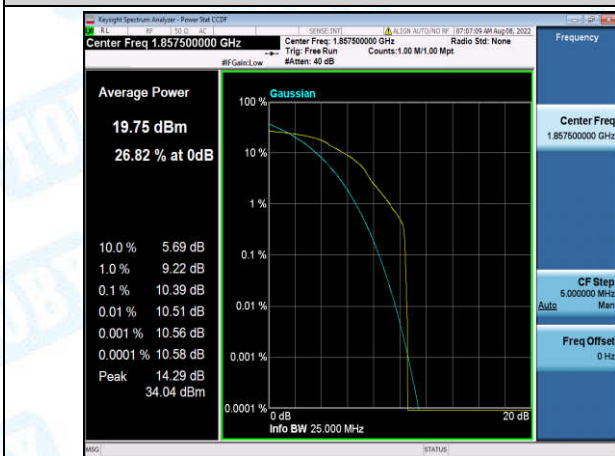

Band2-15MHz-QPSK-19150-1-0-High-8.62-<=13-PASS

Band2-15MHz-16QAM-18675-1-0-Low-10.39-<=13-PASS