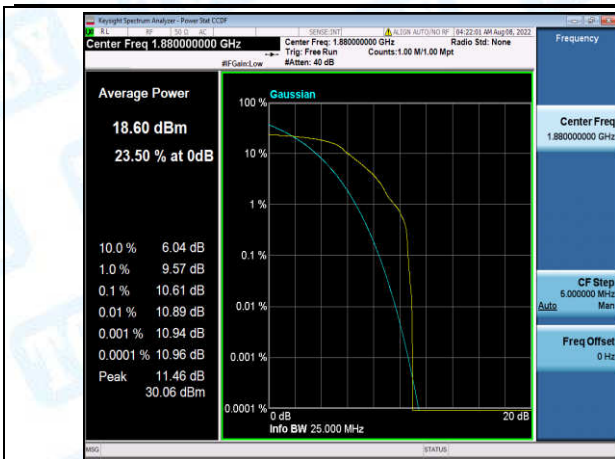

Band2-10MHz-QPSK-18650-1-0-Low-10.26-<=13-PASS

Band2-10MHz-QPSK-18900-1-0-Low-10.61-<=13-PASS