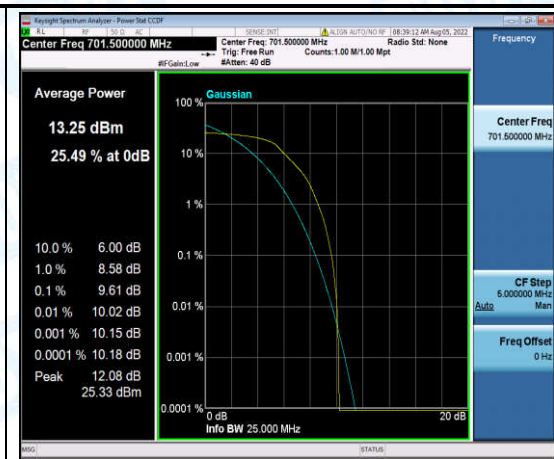

Band12-5MHz-QPSK-23035-6-0-Low-10.56-<=13-PASS

Band12-5MHz-QPSK-23095-1-0-Low-9.66-<=13-PASS

Band12-5MHz-QPSK-23095-6-0-Low-9.29-<=13-PASS

Band12-5MHz-QPSK-23155-1-0-High-8.97-<=13-PASS

Band12-5MHz-QPSK-23155-6-0-High-9.92-<=13-PASS