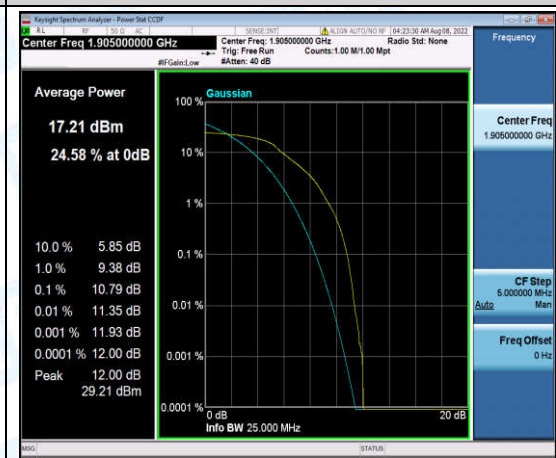

Band2-10MHz-QPSK-19150-6-0-High-10.67-<=13-PASS

Band2-10MHz-16QAM-18650-1-0-Low-9.86-<=13-PASS

Band2-10MHz-16QAM-18650-6-0-Low-10.31-<=13-PASS

Band2-10MHz-16QAM-18900-1-0-Low-10.14-<=13-PASS

Band2-10MHz-16QAM-18900-6-0-Low-10.36-<=13-PASS