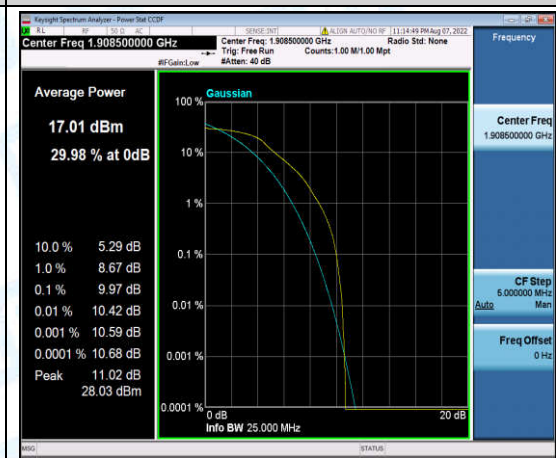

Band2-1.4MHz-16QAM-19193-6-0-High-9.70-<=13-PASS

Band2-3MHz-QPSK-18615-1-0-Low-10.47-<=13-PASS

Band2-3MHz-QPSK-18615-6-0-Low-10.33-<=13-PASS

Band2-3MHz-QPSK-18900-1-0-Low-9.03-<=13-PASS

Band2-3MHz-QPSK-18900-6-0-Low-9.77-<=13-PASS