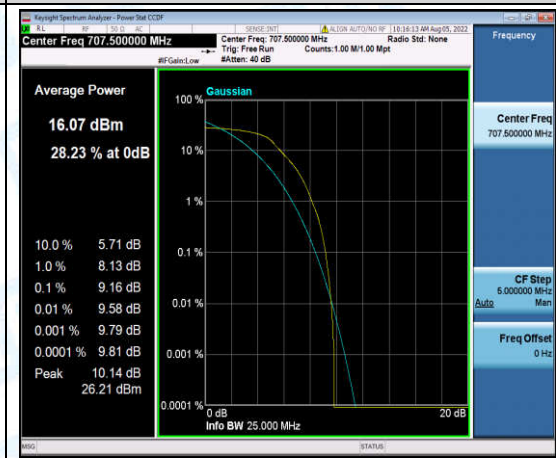

Band12-10MHz-QPSK-23060-6-0-Low-11.81-<=13-PASS

Band12-10MHz-QPSK-23095-6-0-Low-9.16-<=13-PASS