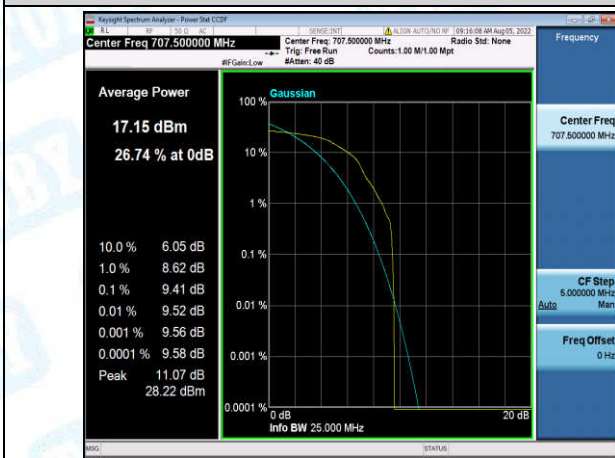

Band12-10MHz-16QAM-23060-1-0-Low-9.71-<=13-PASS

Band12-10MHz-16QAM-23095-1-0-Low-9.41-<=13-PASS