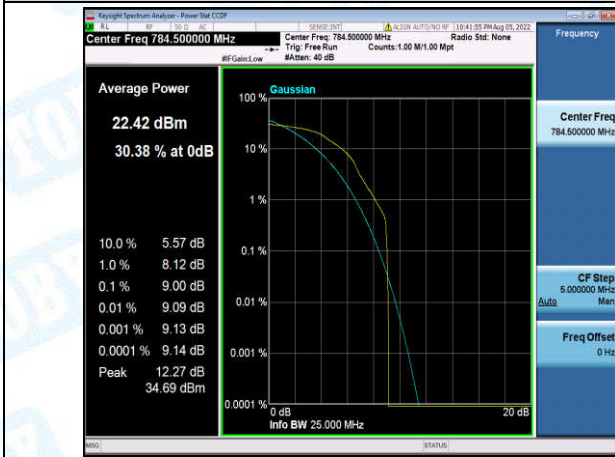

Band13-5MHz-16QAM-23230-1-0-Low-9.72-<=13-PASS

Band13-5MHz-16QAM-23255-1-0-High-9.00-<=13-PASS