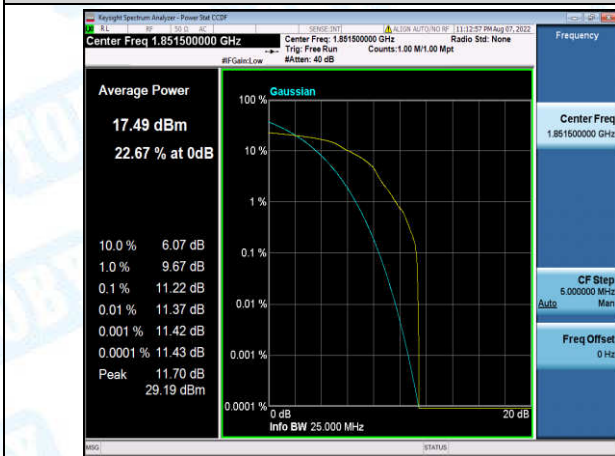

Band2-3MHz-QPSK-19185-1-0-High-11.60-<=13-PASS

Band2-3MHz-16QAM-18615-1-0-Low-11.22-<=13-PASS