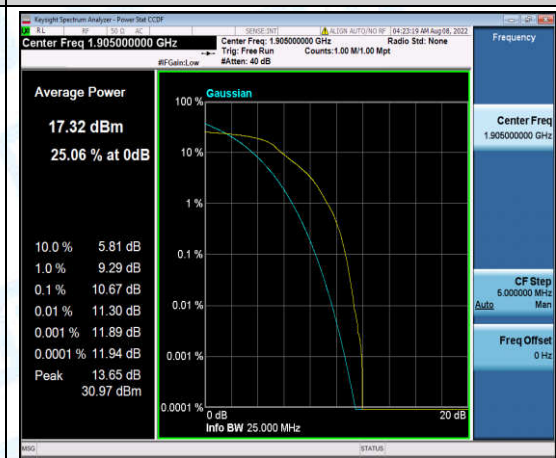

Band2-10MHz-QPSK-18900-6-0-Low-11.48-<=13-PASS

Band2-10MHz-QPSK-19150-6-0-High-10.67-<=13-PASS