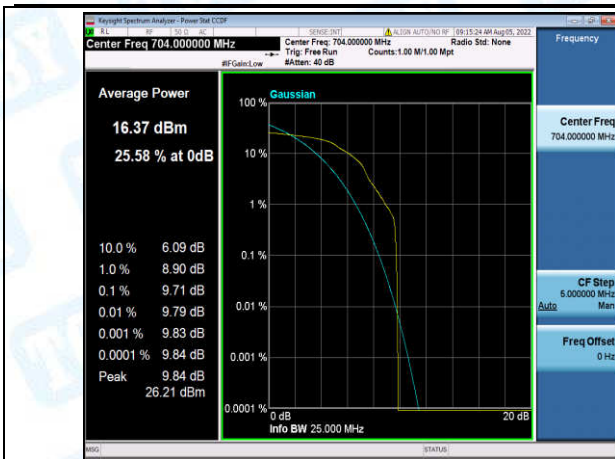

Band12-10MHz-QPSK-23130-1-0-High-8.22-<=13-PASS

Band12-10MHz-16QAM-23060-1-0-Low-9.71-<=13-PASS