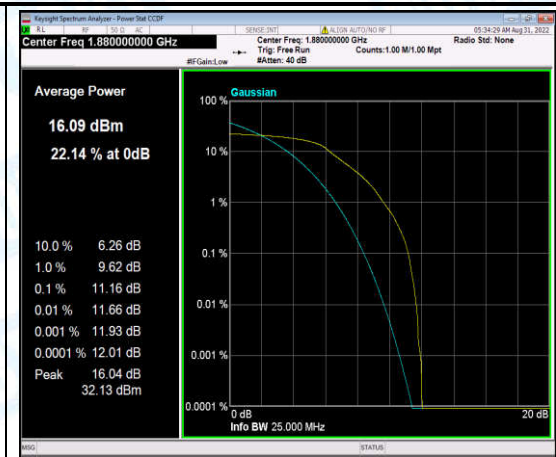

Band2-3MHz-16QAM-18900-6-0-Low-9.85-<=13-PASS

Band2-3MHz-16QAM-19185-1-0-High-9.78-<=13-PASS

Band2-3MHz-16QAM-19185-6-0-High-11.16-<=13-PASS

Band2-5MHz-QPSK-18625-1-0-Low-8.69-<=13-PASS

Band2-5MHz-QPSK-18625-6-0-Low-9.21-<=13-PASS