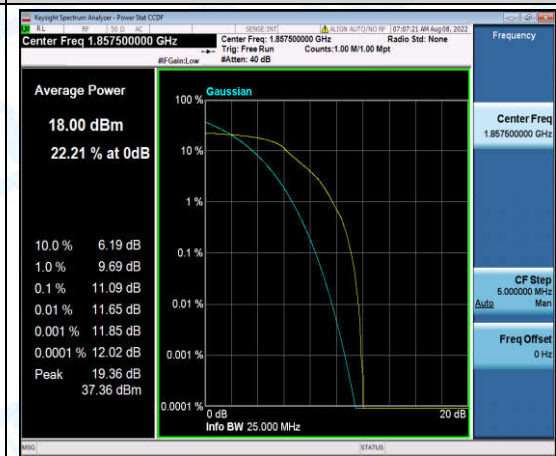

Band2-10MHz-16QAM-19150-6-0-High-10.79-<=13-PASS

Band2-15MHz-QPSK-18675-6-0-Low-11.09-<=13-PASS