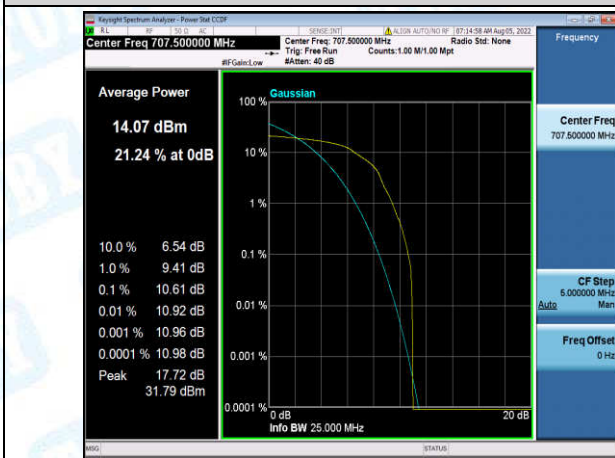

Test Graphs

Band12-1.4MHz-16QAM-23017-1-0-Low-9.33-<=13-PASS

Band12-1.4MHz-16QAM-23017-6-0-Low-10.14-<=13-PASS

Band12-1.4MHz-16QAM-23095-1-0-Low-10.61-<=13-PASS

Band12-1.4MHz-16QAM-23095-6-0-Low-10.09-<=13-PASS