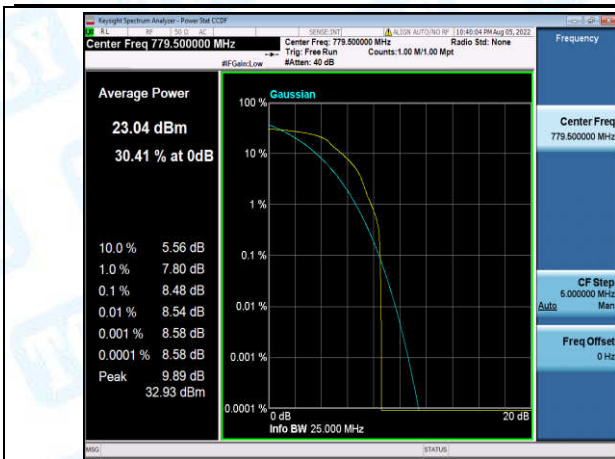

Band12-10MHz-16QAM-23130-1-0-High-10.90-<=13-PASS

Band13-5MHz-QPSK-23205-1-0-Low-8.48-<=13-PASS