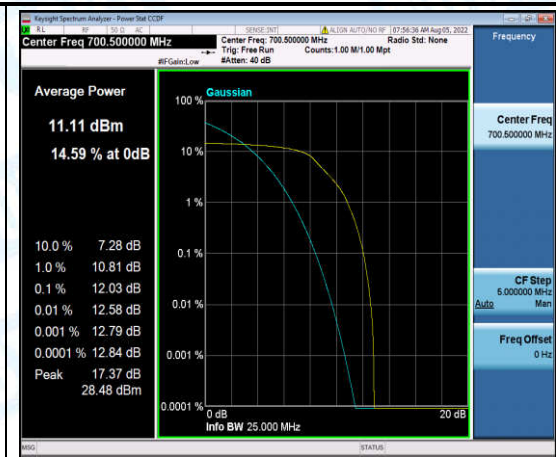

Band12-1.4MHz-16QAM-23173-6-0-High-8.67-<=13-PASS

Band12-3MHz-QPSK-23025-6-0-Low-12.03-<=13-PASS