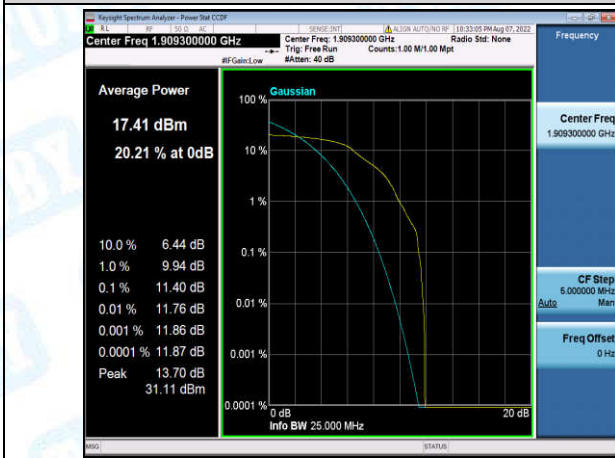

Band2-1.4MHz-QPSK-18900-1-0-Low-10.62-<=13-PASS

Band2-1.4MHz-QPSK-19193-1-0-High-11.40-<=13-PASS