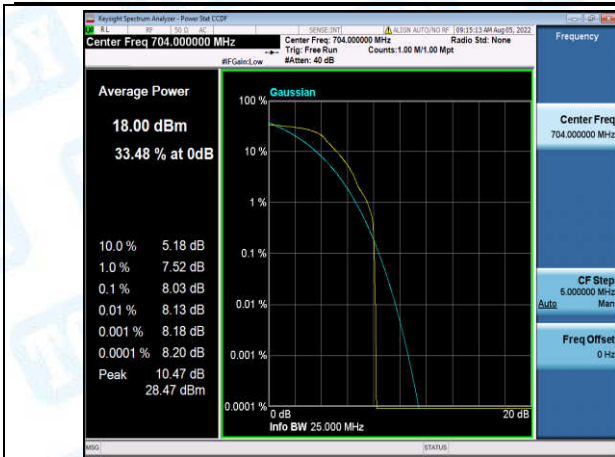

Band12-5MHz-16QAM-23155-1-0-High-10.20-<=13-PASS

Band12-10MHz-QPSK-23060-1-0-Low-8.03-<=13-PASS