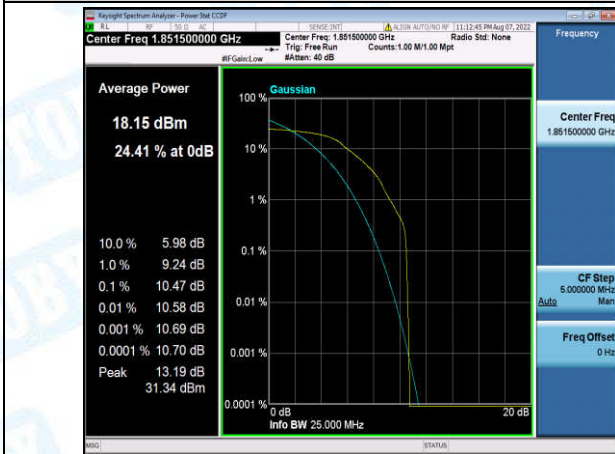

Band2-1.4MHz-16QAM-19193-1-0-High-10.35-<=13-PASS

Band2-3MHz-QPSK-18615-1-0-Low-10.47-<=13-PASS