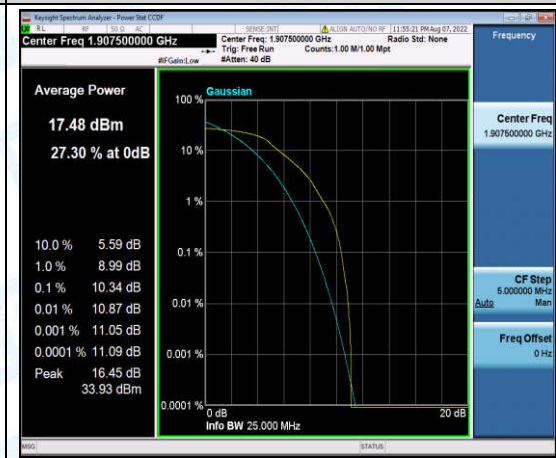

Band2-5MHz-QPSK-18900-6-0-Low-11.16-<=13-PASS

Band2-5MHz-QPSK-19175-6-0-High-10.34-<=13-PASS