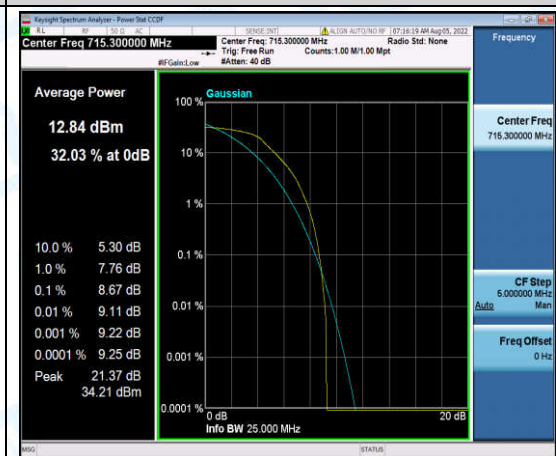

Band12-1.4MHz-16QAM-23095-6-0-Low-10.09-<=13-PASS

Band12-1.4MHz-16QAM-23173-6-0-High-8.67-<=13-PASS