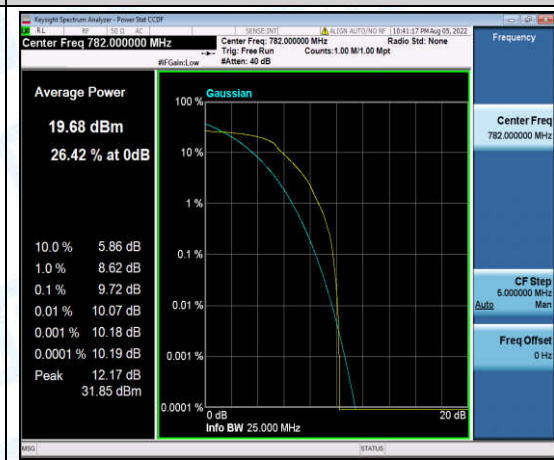

Band12-10MHz-16QAM-23095-6-0-Low-11.38-<=13-PASS

Band12-10MHz-16QAM-23130-1-0-High-10.90-<=13-PASS

Band12-10MHz-16QAM-23130-6-0-High-9.78-<=13-PASS

Band13-5MHz-QPSK-23205-1-0-Low-8.48-<=13-PASS

Band13-5MHz-QPSK-23205-6-0-Low-10.53-<=13-PASS