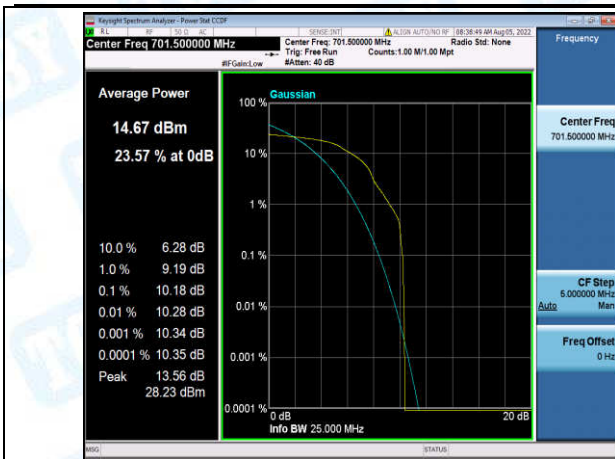

Band12-5MHz-QPSK-23035-6-0-Low-10.56-<=13-PASS

Band12-5MHz-QPSK-23095-1-0-Low-9.66-<=13-PASS

Band12-5MHz-QPSK-23095-6-0-Low-9.29-<=13-PASS

Band12-5MHz-QPSK-23155-1-0-High-8.97-<=13-PASS

Band12-5MHz-QPSK-23155-6-0-High-9.92-<=13-PASS