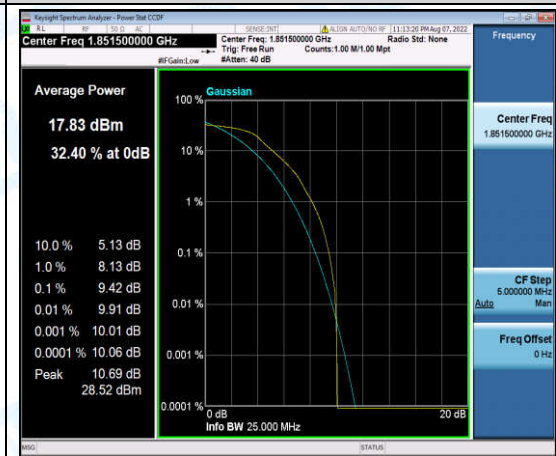

Band2-3MHz-QPSK-19185-6-0-High-9.97-<=13-PASS

Band2-3MHz-16QAM-18615-6-0-Low-9.42-<=13-PASS