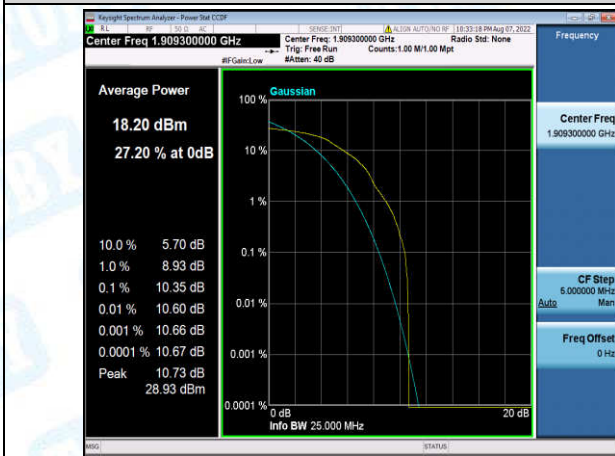

Band2-1.4MHz-16QAM-18900-1-0-Low-11.87-<=13-PASS

Band2-1.4MHz-16QAM-19193-1-0-High-10.35-<=13-PASS