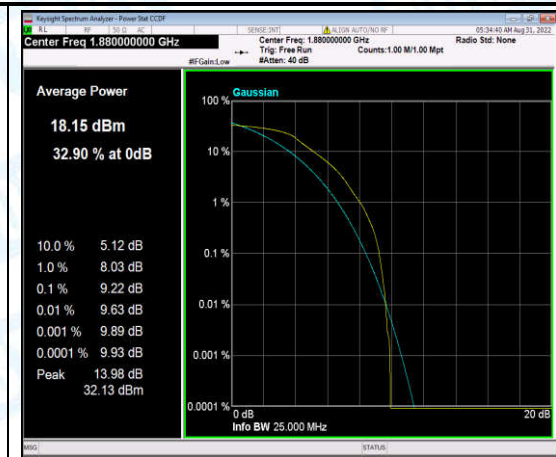

Band2-5MHz-16QAM-18625-6-0-Low-12.59-<=13-PASS

Band2-5MHz-16QAM-18900-6-0-Low-9.22-<=13-PASS