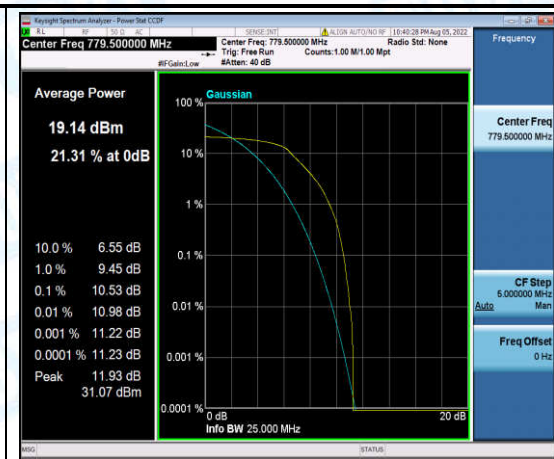

Band12-10MHz-16QAM-23130-6-0-High-9.78-<=13-PASS

Band13-5MHz-QPSK-23205-6-0-Low-10.53-<=13-PASS