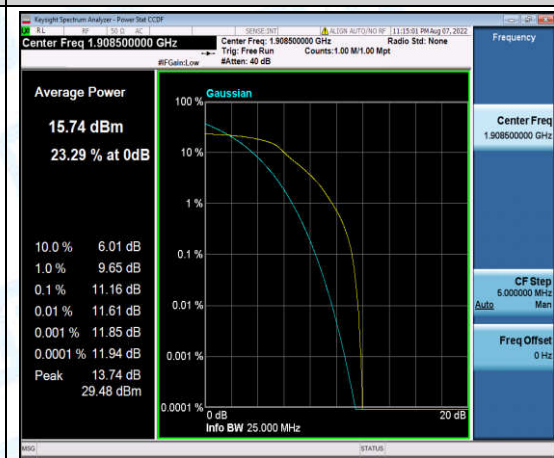

Band2-3MHz-16QAM-18900-6-0-Low-9.85-<=13-PASS

Band2-3MHz-16QAM-19185-6-0-High-11.16-<=13-PASS