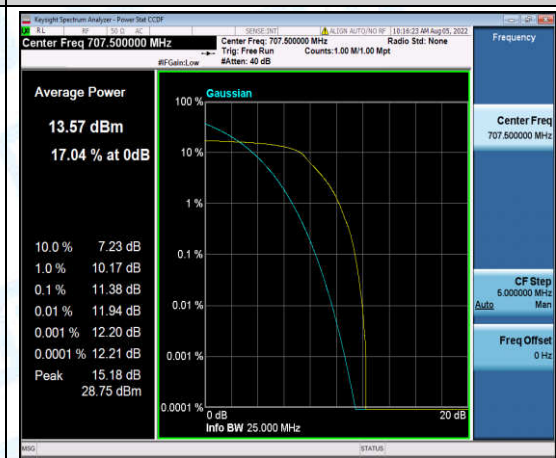

Band12-10MHz-16QAM-23060-6-0-Low-8.48-<=13-PASS

Band12-10MHz-16QAM-23095-6-0-Low-11.38-<=13-PASS