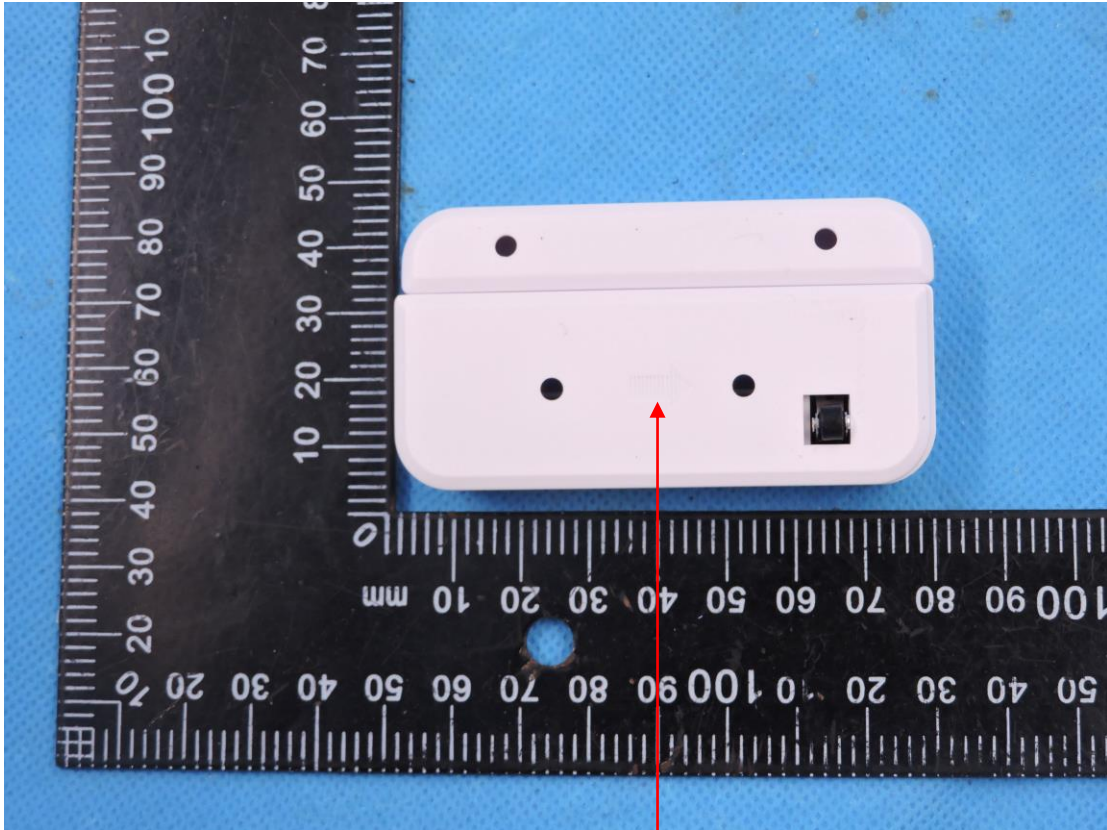

## Label

FCC ID: 2A6V5ADZ01

Size:10\*30mm

The label is printed on the shell