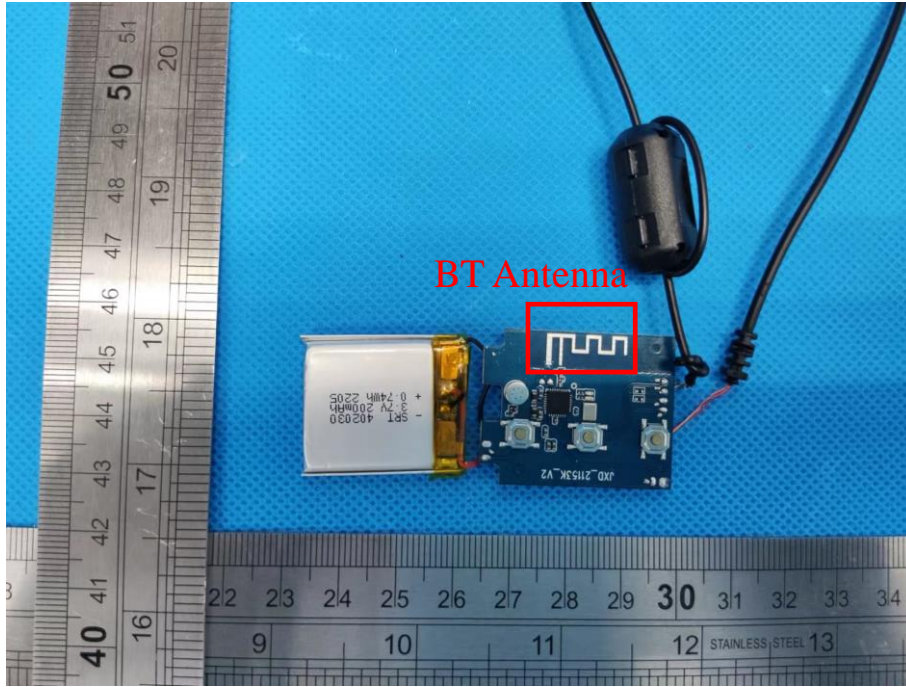

Internal Photo

FCC ID: 2A6UP-WHA

Inner View of the EUT

Inner View of the antenna