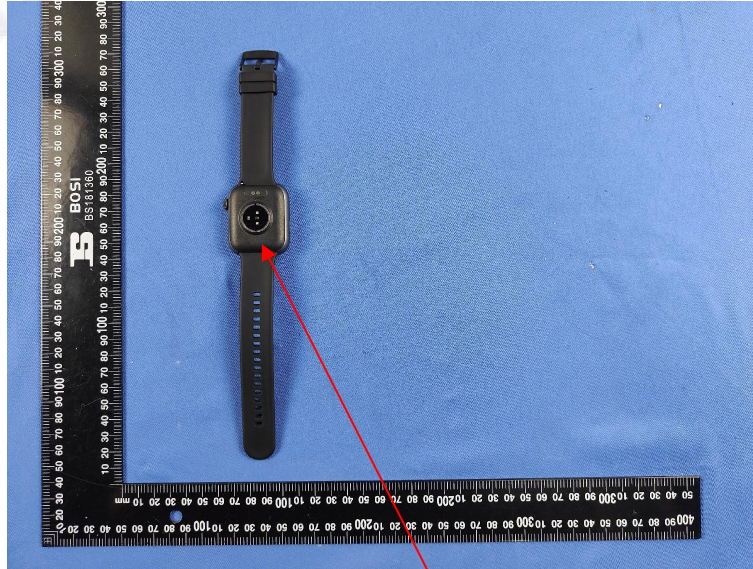

FCC-ID Label Information

1. Label location:

Smart Watch

Model: P45

FCC ID: 2A6UI-P45