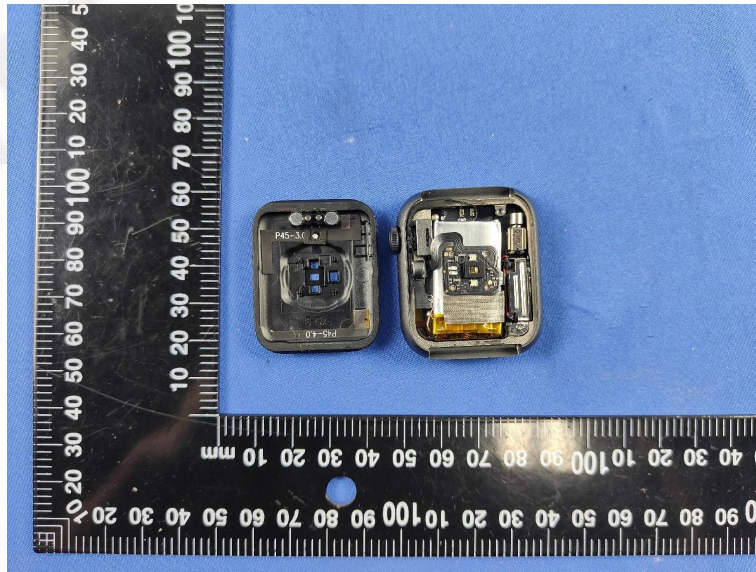

Internal Photos of EUT

BT ANTENNA