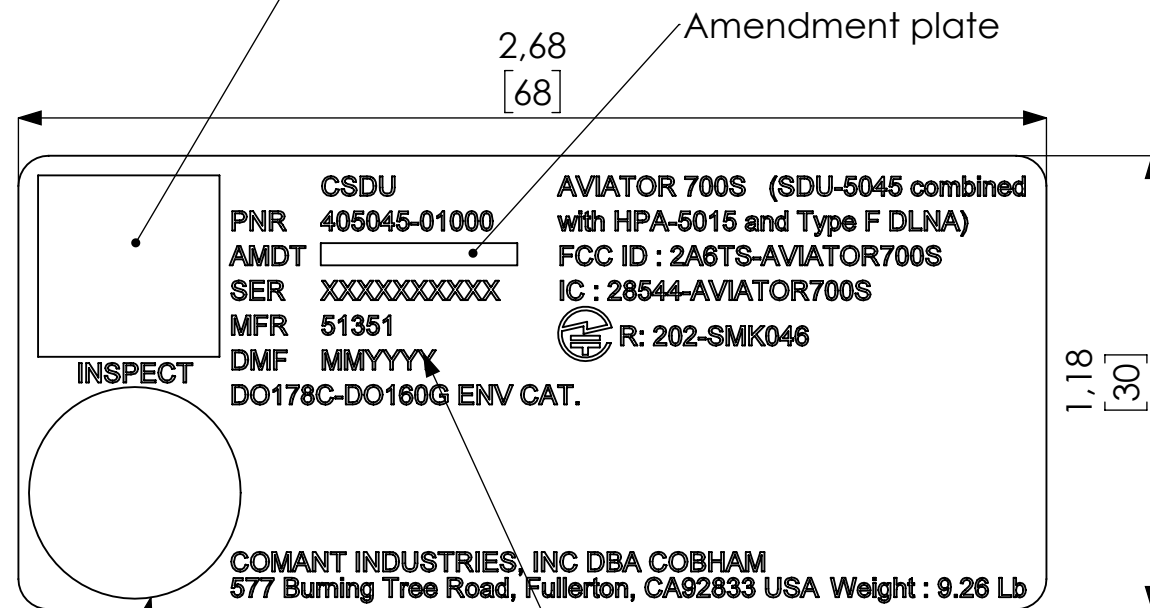

NOTES:

2D DATAMATRIX :

- Digits-only for PNR : 405045-01000
- Alphanumeric characters for encoding.
- MFR, SER, PNR, DMF
- Variable for 405045-01000 : SER, DMF.
- Example :
- MFR 51351/SER SSSSSSSSSSSSSSSSS/PNR 405045-01000/DMF MMYYYY

REVISIONS					
REV	DESCRIPTION	DATE	DRAWN	CHECKED	APPROVED
AA	Initial Release	12/07/23	A. CARON		

For inspection stamp

Produced Month/Year  
Example : 042019

Black printing on white label.  
Letters and symbols shall appear black on a white background.  
Font: ARIAL - Font Size = 0.05 [1.28 mm]

		THESE COMMODITIES, TECHNOLOGY OR SOFTWARE ARE CONTROLLED IN ACCORDANCE WITH THE UNITED STATES EXPORT ADMINISTRATION REGULATIONS. WHEN EXPORTED FROM THE UNITED STATES, DIVERSION CONTRARY TO U.S. LAW IS PROHIBITED.		NAME DATE		 Comant Industries, Inc. Fullerton, CA	
				DRAWN A. CARON 08/24/23			
				CHECKED		TITLE LABEL PRINTING S/N, SDU-5045, Compact Satellite Data Unit	
				ENG APPR.			
				Q.A.		SIZE B CAGE CODE 51351 DWG NO. 156-200039 REV AA	
				MATERIAL: 140000AA00			
				FINISH: NA		SCALE: 2:1 WEIGHT: NA SHEET: 1 OF 1	
				DO NOT SCALE DRAWING			
				TYPED SIGNATURES INDICATE APPROVAL. HANDWRITTEN SIGNATURE APPROVAL OF THIS DOCUMENT IS ON FILE AT COMANT INDUSTRIES, INC., FULLERTON, CALIFORNIA.			
NEXT ASSY	USED ON	.XX ±0.02	.X ±0.5				
		.XXX ±0.008	.XX ±0.2				
		.XXXX ±0.004	.XXX ±0.1				